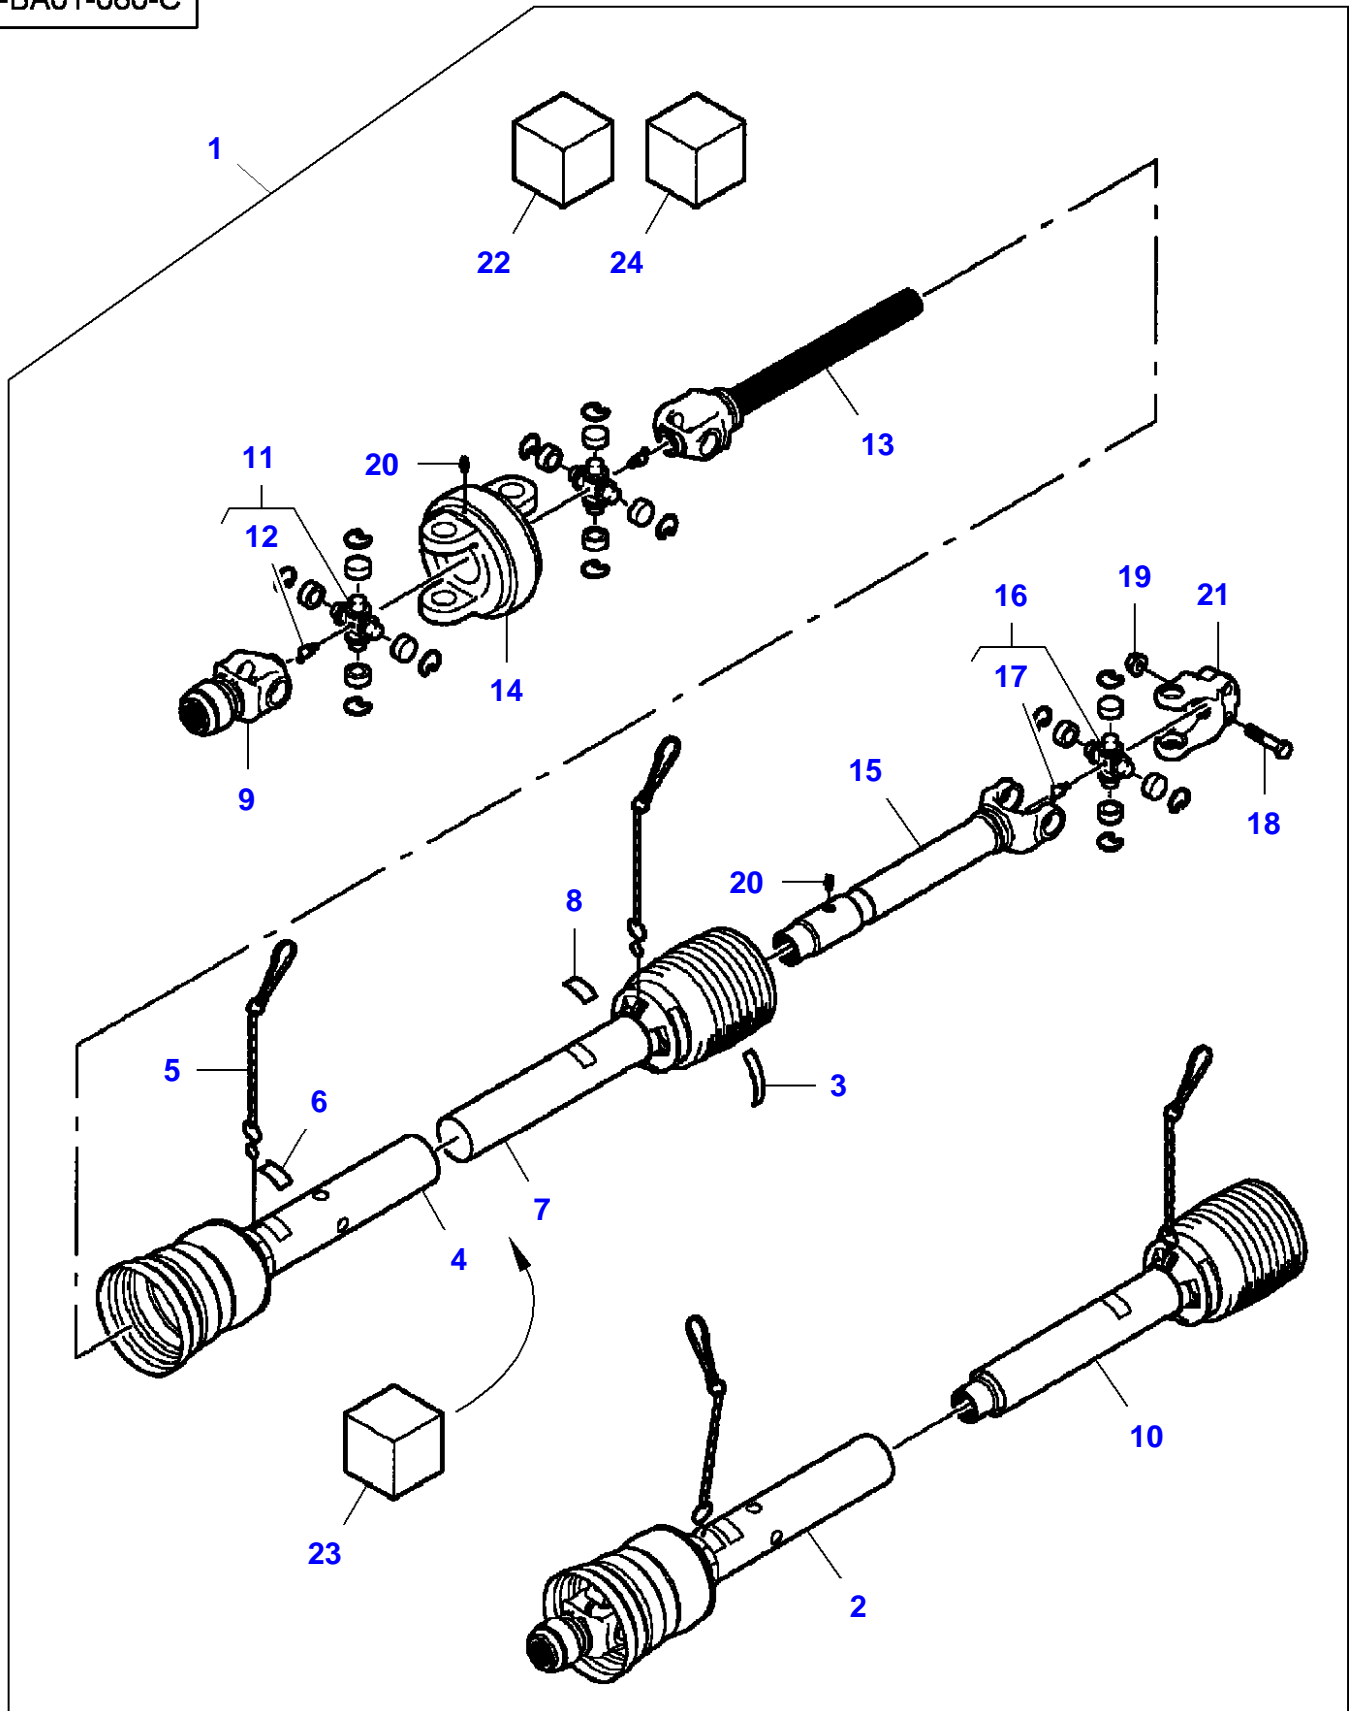

5-BA01-060-C

Item	Part Number	Qty	Description	Comments
1	DK41104	1	Kit, Attachment	
2	700721780	1	Universal Joint	(1)
3	700715035	1	Decal	(1)
4	700723267	1	Guard	(1)
5	700729055	2	Kit, Chain	(1)
6	700707960	1	Decal	(1)
7	700728850	1	Guard	(1)
8	210371	1	Decal	(1)
9	700720203	1	Yoke	(1)
10	700728848	1	Universal Joint	(1)
11	700712574	2	Spider	(1)
12	13223X	1	Nipple	(11)
13	700721799	1	Yoke	(1)
14	700723271	1	Housing	(1)
15	700721778	1	Yoke	(1)
16	7815053	1	Spider	(1)
17	13223X	1	Nipple	(16)
18	700708270	1	Screw Unc	(1)
				5/8"-11 X 3
19	700711198	1	Locknut	(1)
				5/8"-11
20	70923219	2	Grease Fitting	(1)
				1/4"-28
21	700721794	1	Yoke	(1)
22	700711425	1	Kit, Repair	(1)
				Auto-Lock
23	700723268	2	Kit, Repair	(1)
24	700728849	1	Kit, Cowl	(1)