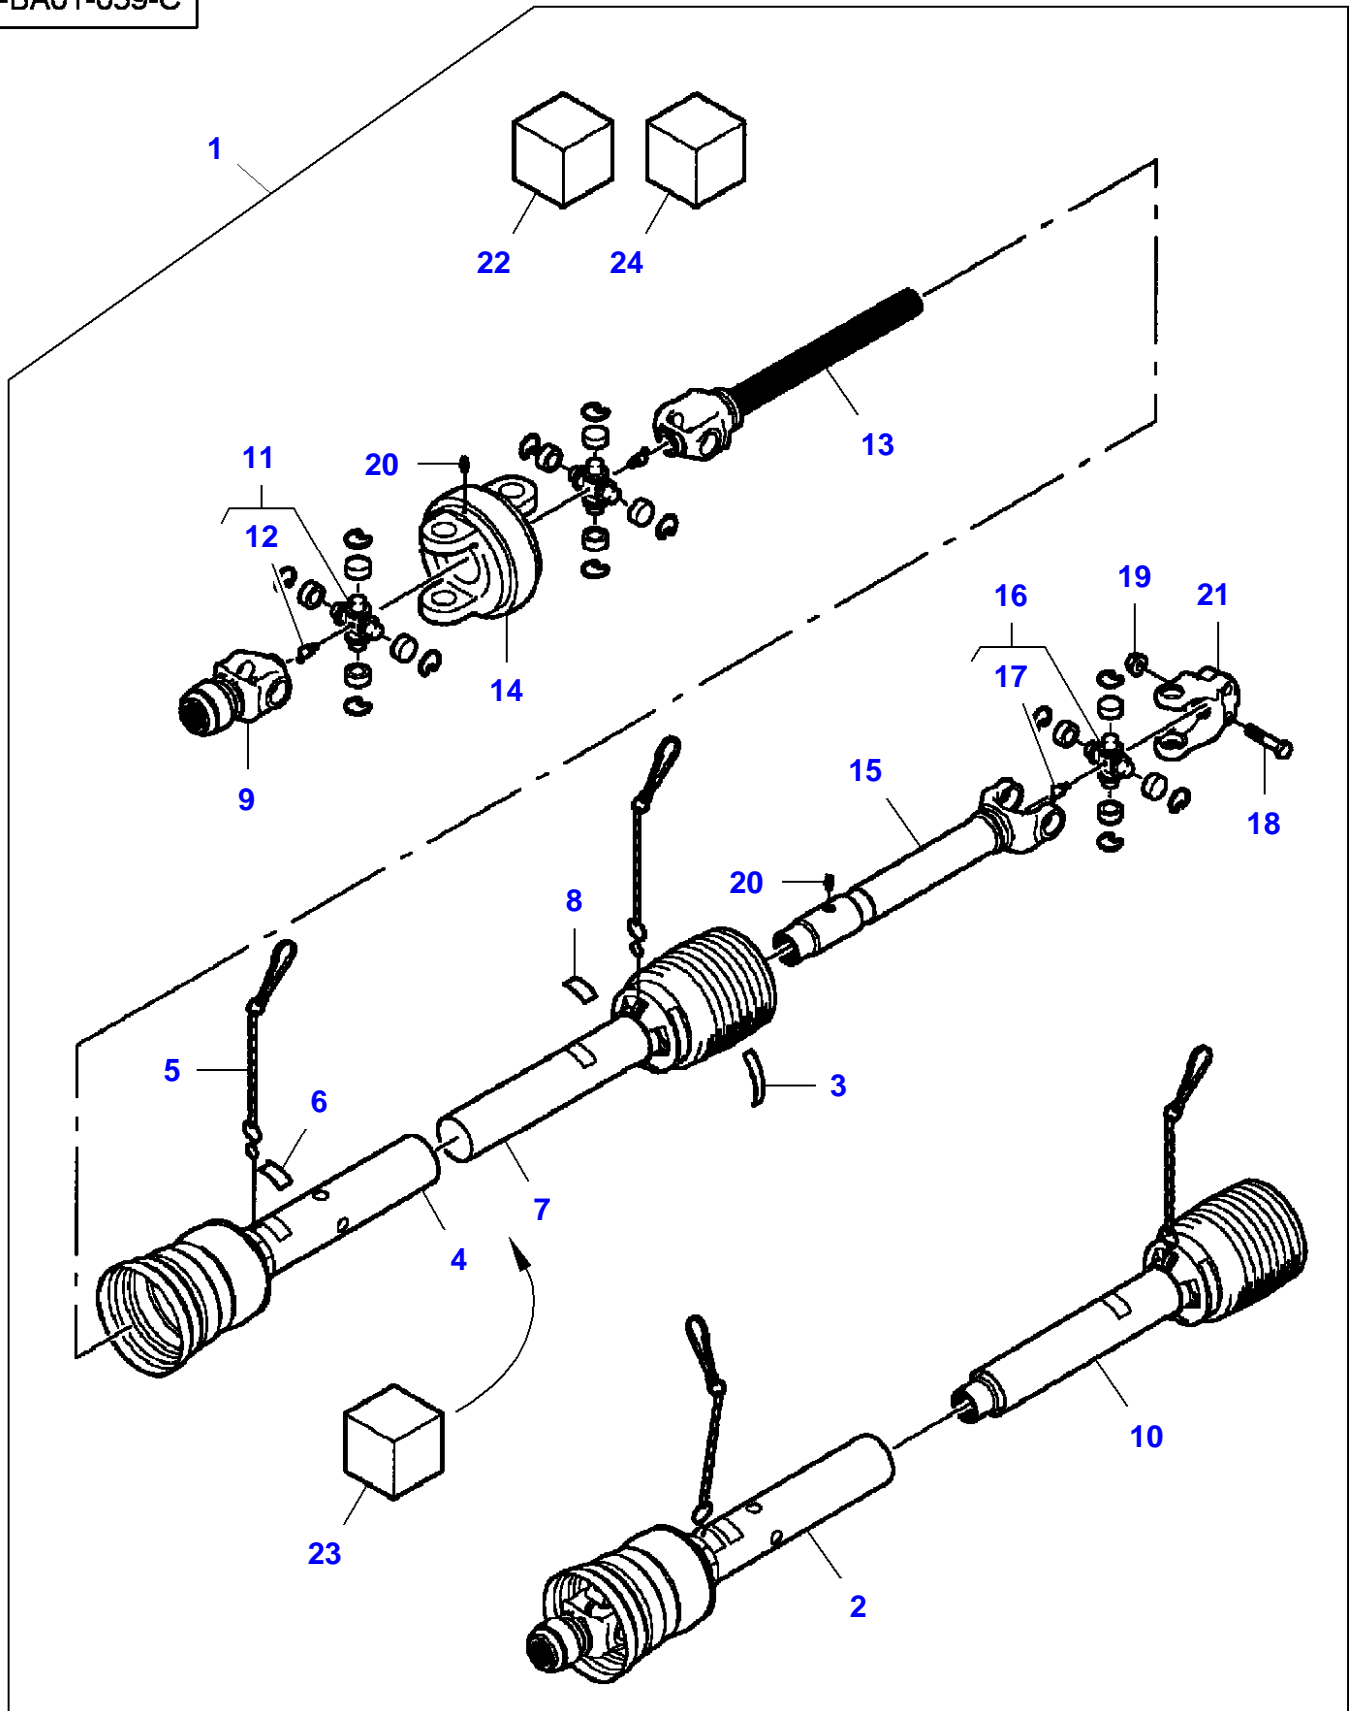

5-BA01-059-C

Item	Part Number	Qty	Description	Comments
1	DK41103	1	Kit, Attachment	
2	700723264	1	Universal Joint	(1)
3	700715035	1	Decal	(1)
4	700723267	1	Guard	(23)
5	700729055	2	Kit, Chain	(1)
6	700707960	1	Decal	(1)
7	700728850	1	Guard	(23)
8	210371	1	Decal	(1)
9	700721797	1	Yoke	(1)
10	700728848	1	Universal Joint	(1)
11	700712574	2	Spider	(1)
12	13223X	1	Nipple	(11)
13	700721799	1	Yoke	(1)
14	700723271	1	Housing	(1)
15	700721778	1	Yoke	(1)
16	7815053	1	Spider	(1)
17	13223X	1	Nipple	(16)
18	700708270	1	Screw Unc	(1)
				5/8"-11 X 3
19	700711198	1	Locknut	(1)
				5/8"-11
20	70923219	2	Grease Fitting	(1)
				1/4"-28
21	700721794	1	Yoke	(1)
22	700720122	1	Kit, Repair	(1)
				Auto-Lock
23	700723268	2	Kit, Repair	(1)
24	700728849	1	Kit, Cowl	(1)