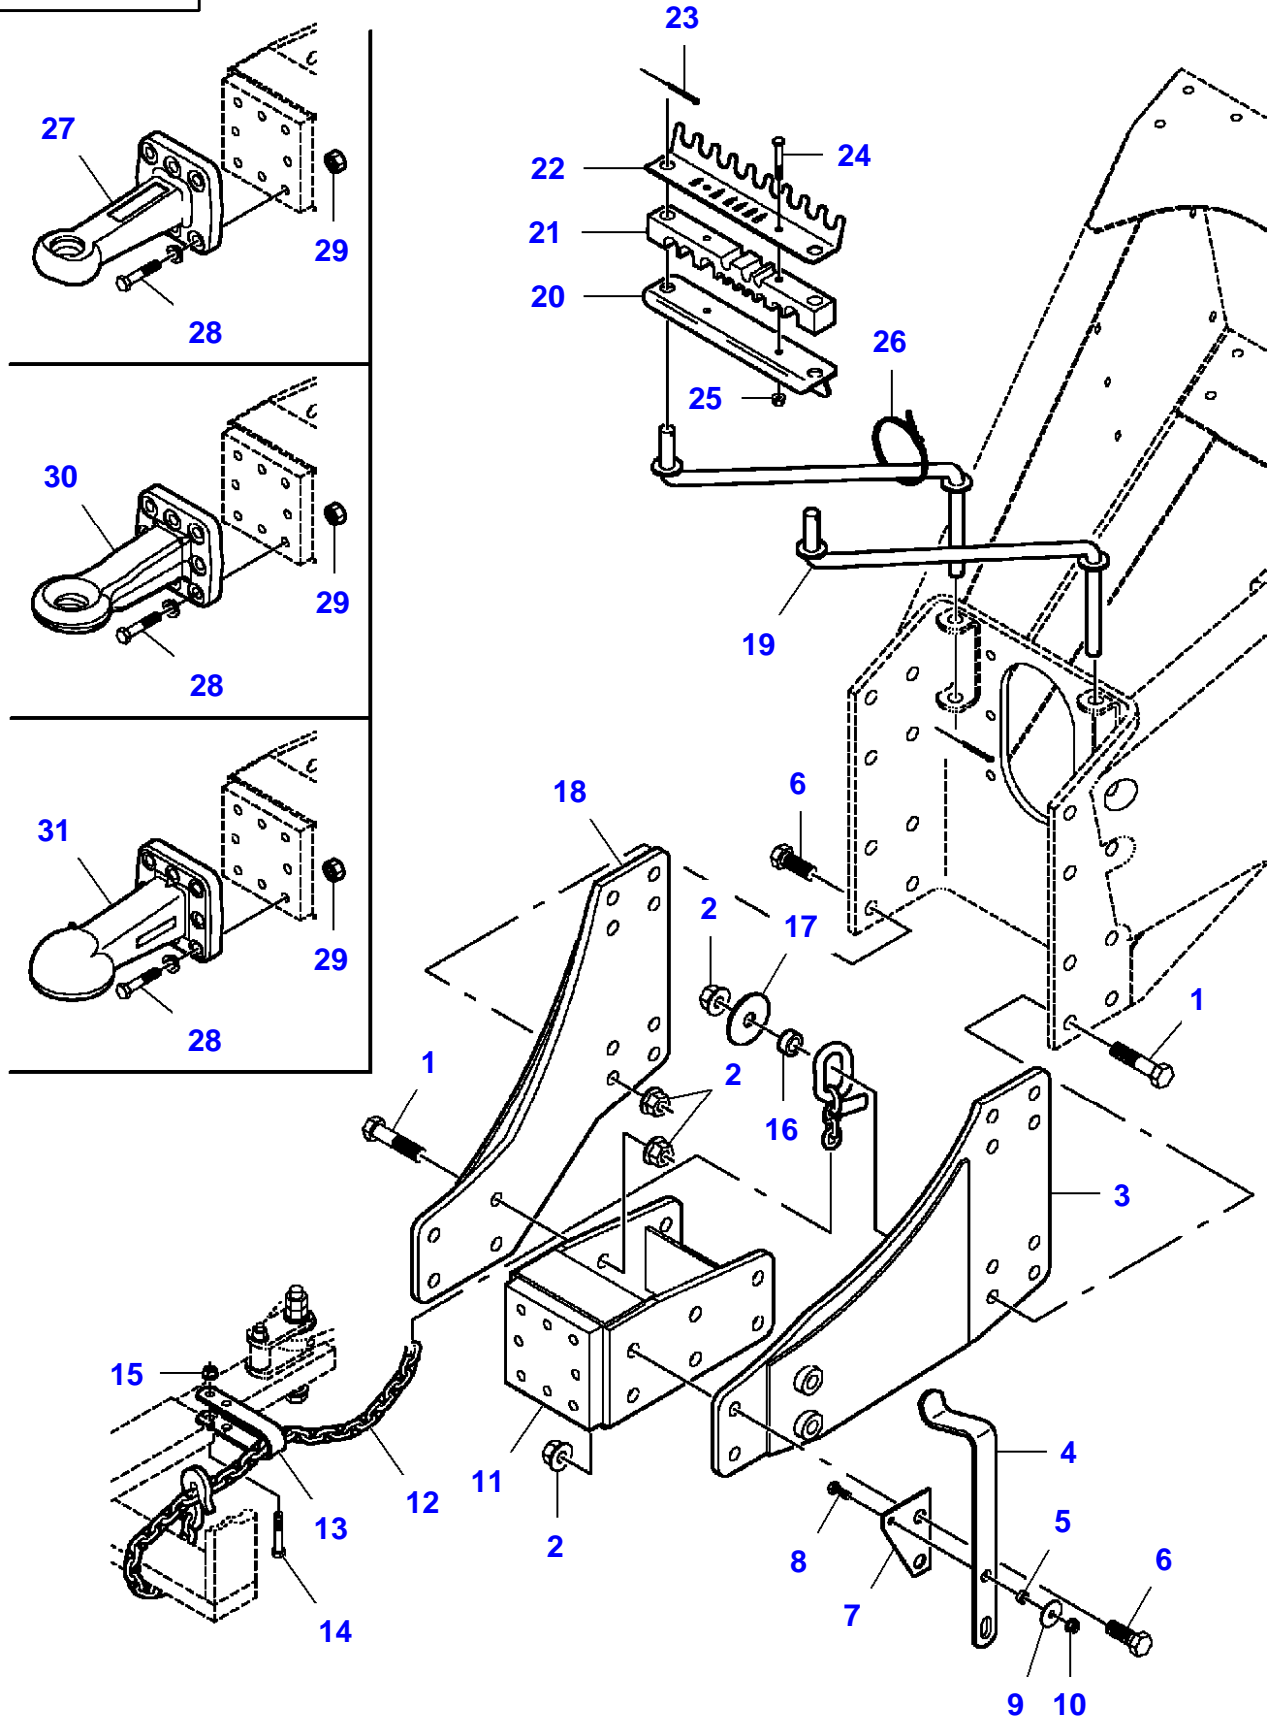

Page Title	Page Number
Linkage - Safety Chain	010-0005
Transmission	010-0010
Transmission - Drive Shaft	010-0015
Transmission - Secondary	010-0020
Transmission - Type 2 1"-3/8 X 21 Splines - Auto Lock	010-0025
Transmission - Type 3 1"-3/4 X 20 Splines - Auto Lock	010-0030
Transmission - Flywheel	010-0035
Transmission - Flywheel Brake	010-0040
Transmission - Flywheel Clutch	010-0045
Gearbox - Attachment	010-0050
Gearbox	010-0055
Chain Drive - Left Side	010-0060
Chain Drive - Right Side	010-0065
Chain Drive	010-0070
Chain Drive - Clutch	010-0075
"Cutter" Drive Assembly - Left	010-0080
"Cutter" Drive Assembly - Left - Clutch	010-0085
"Cutter" Gearbox	010-0090

## Linkage - Safety Chain

Item	Part Number	Qty	Description	Comments
1	369307X1	5	Bolt Unc	3/4"-10 X 3-1/4
2	372544X1	16	Locknut	3/4"-10
3	700139426	1	Tongue	Left Hand
4	700139456	1	Strap	
5	70336568	1	Bush	
6	700721715	11	Screw Unc	3/4"-10 X 2
7	700139457	1	Plate	
8	353691X1	1	Bolt Unc	3/8"-16 X 1
9	700710049	1	Washer	3/8"
10	<b>700711238</b>	1	Locknut	3/8"-16
11	700139422	1	Hitch	
12	700720132	1	Chain	
13	700113646	1	Clevis	
14	354294X1	1	Bolt Unc	5/8"-11 X 3-3/4
15	700711198	1	Locknut	5/8"-11
16	700139417	1	Bush	
17	6579106	1	Cap	
18	700139427	1	Tongue	Right Hand
19	700139447	2	Rod	
20	700139434	1	Plate	
21	700139455	1	Block	
22	700139433	1	Plate	
23	354061X1	4	Pin	1/8" X 1-1/4
24	354613X1	2	Bolt Unc	5/16"-18 X 2-1/4
25	364705X1	2	Locknut	5/16"-18
26	3619622M1	2	Cable Tie	Length 390 mm
27	700721591	1	Coupling	
28	7703879	22	Bolt	M16 X 60
29	700708348	22	Lock Washer	M16
30	700723357	1	Coupling	
31	700721590	1	Coupling	