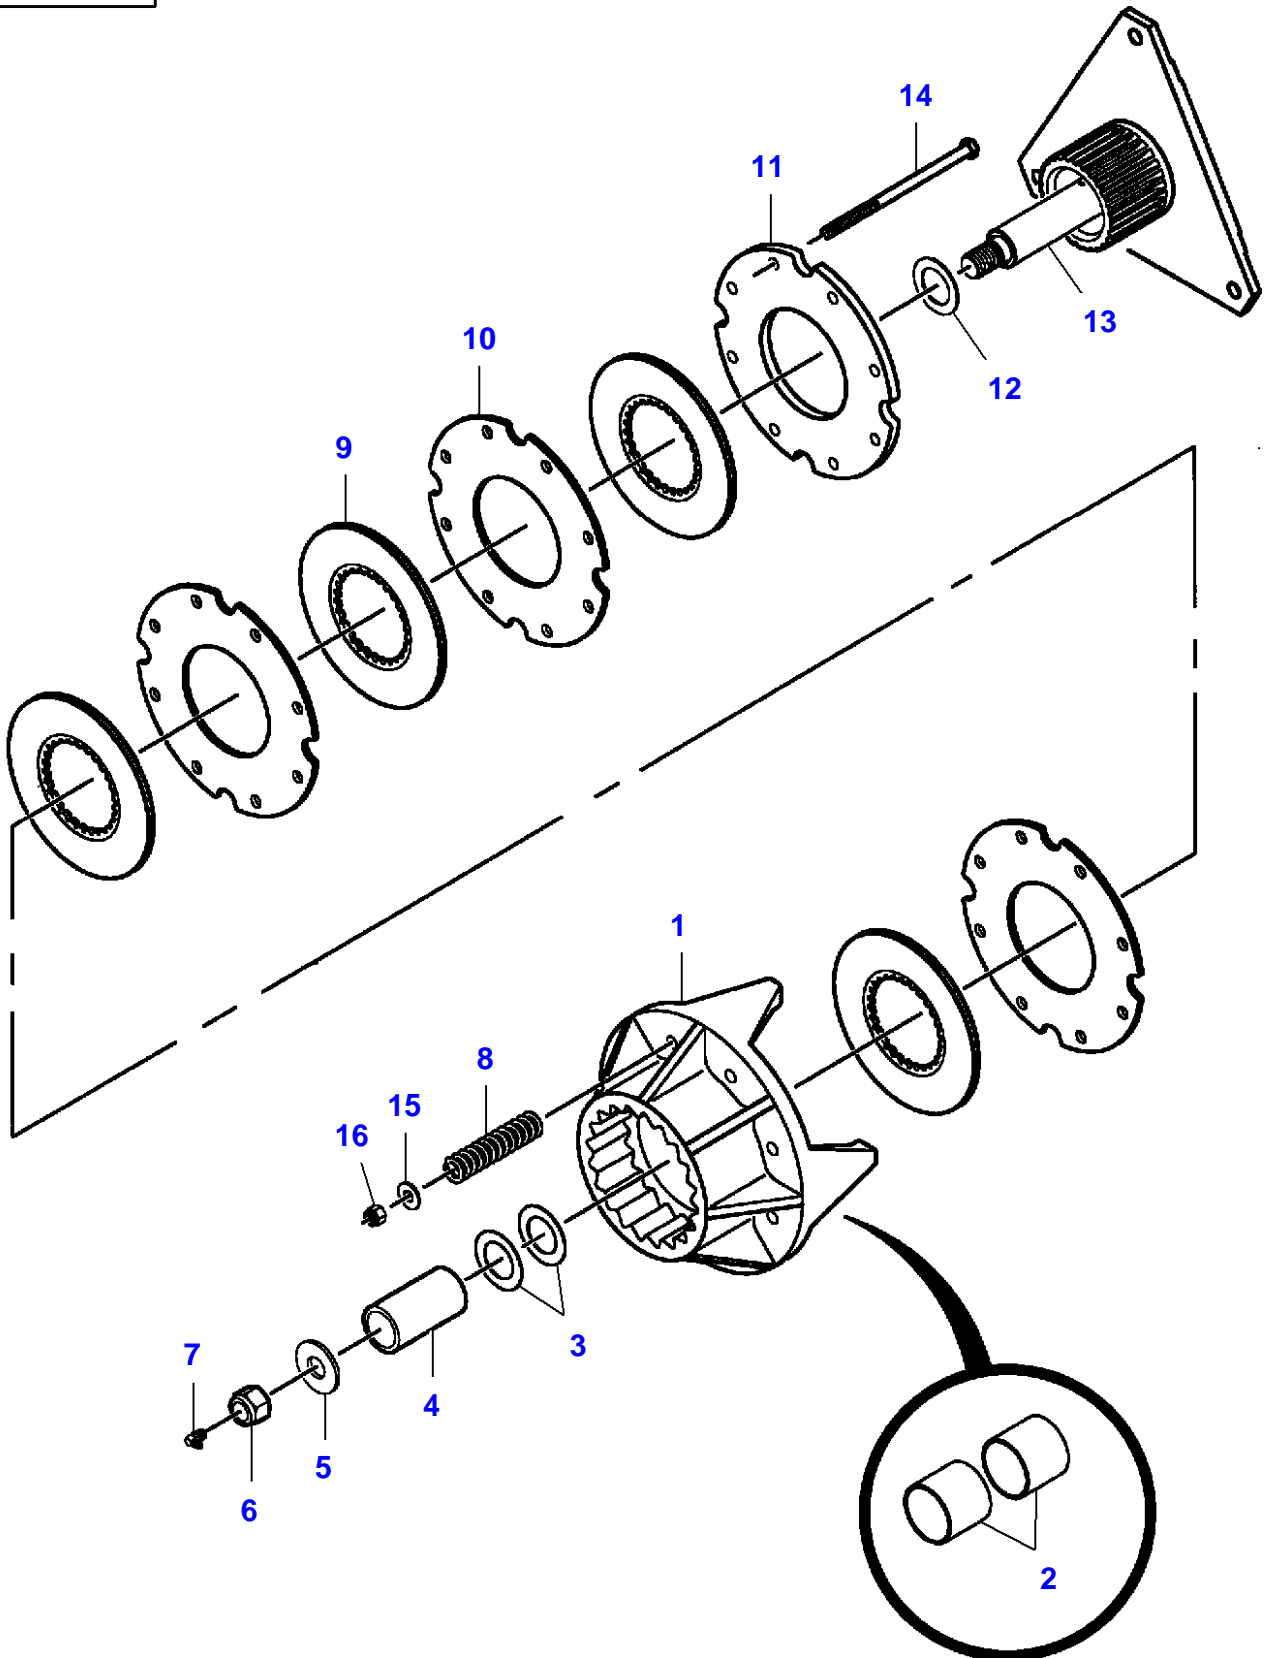

5-BA01-052-B

Fendt

1290 / 1290 S MEDIUM SQUARE BALERS - ---> | HS 74100 - 1637492

1637492

Transmission - Flywheel Clutch

Page010-0045

Item	Part Number	Qty	Description	Comments
1	700164637	1	Housing	
2	7852114	2	Bush	(1)
3	6522932	2	Shim	
4	6350805	1	Tube	Right Hand
5	355625X1	1	Flat Washer	7/8"
6	70930764	1	Nut	7/8"-14
7	70915276	1	Grease Fitting	1/8"-27 X 90?
8	858019	8	Comp.Spring	
9	700108820	4	Friction Disc	
10	700112903	3	Plate	
11	6522866	1	Plate	
12	Y52274	1	Bush	1"-3/8 X 14
13	700163293	1	Shaft	
14	700707998	8	Screw Unc	3/8"-16 X 7
15	355619X1	8	Flat Washer	3/8"
16	366573X1	8	Locknut	3/8"-16