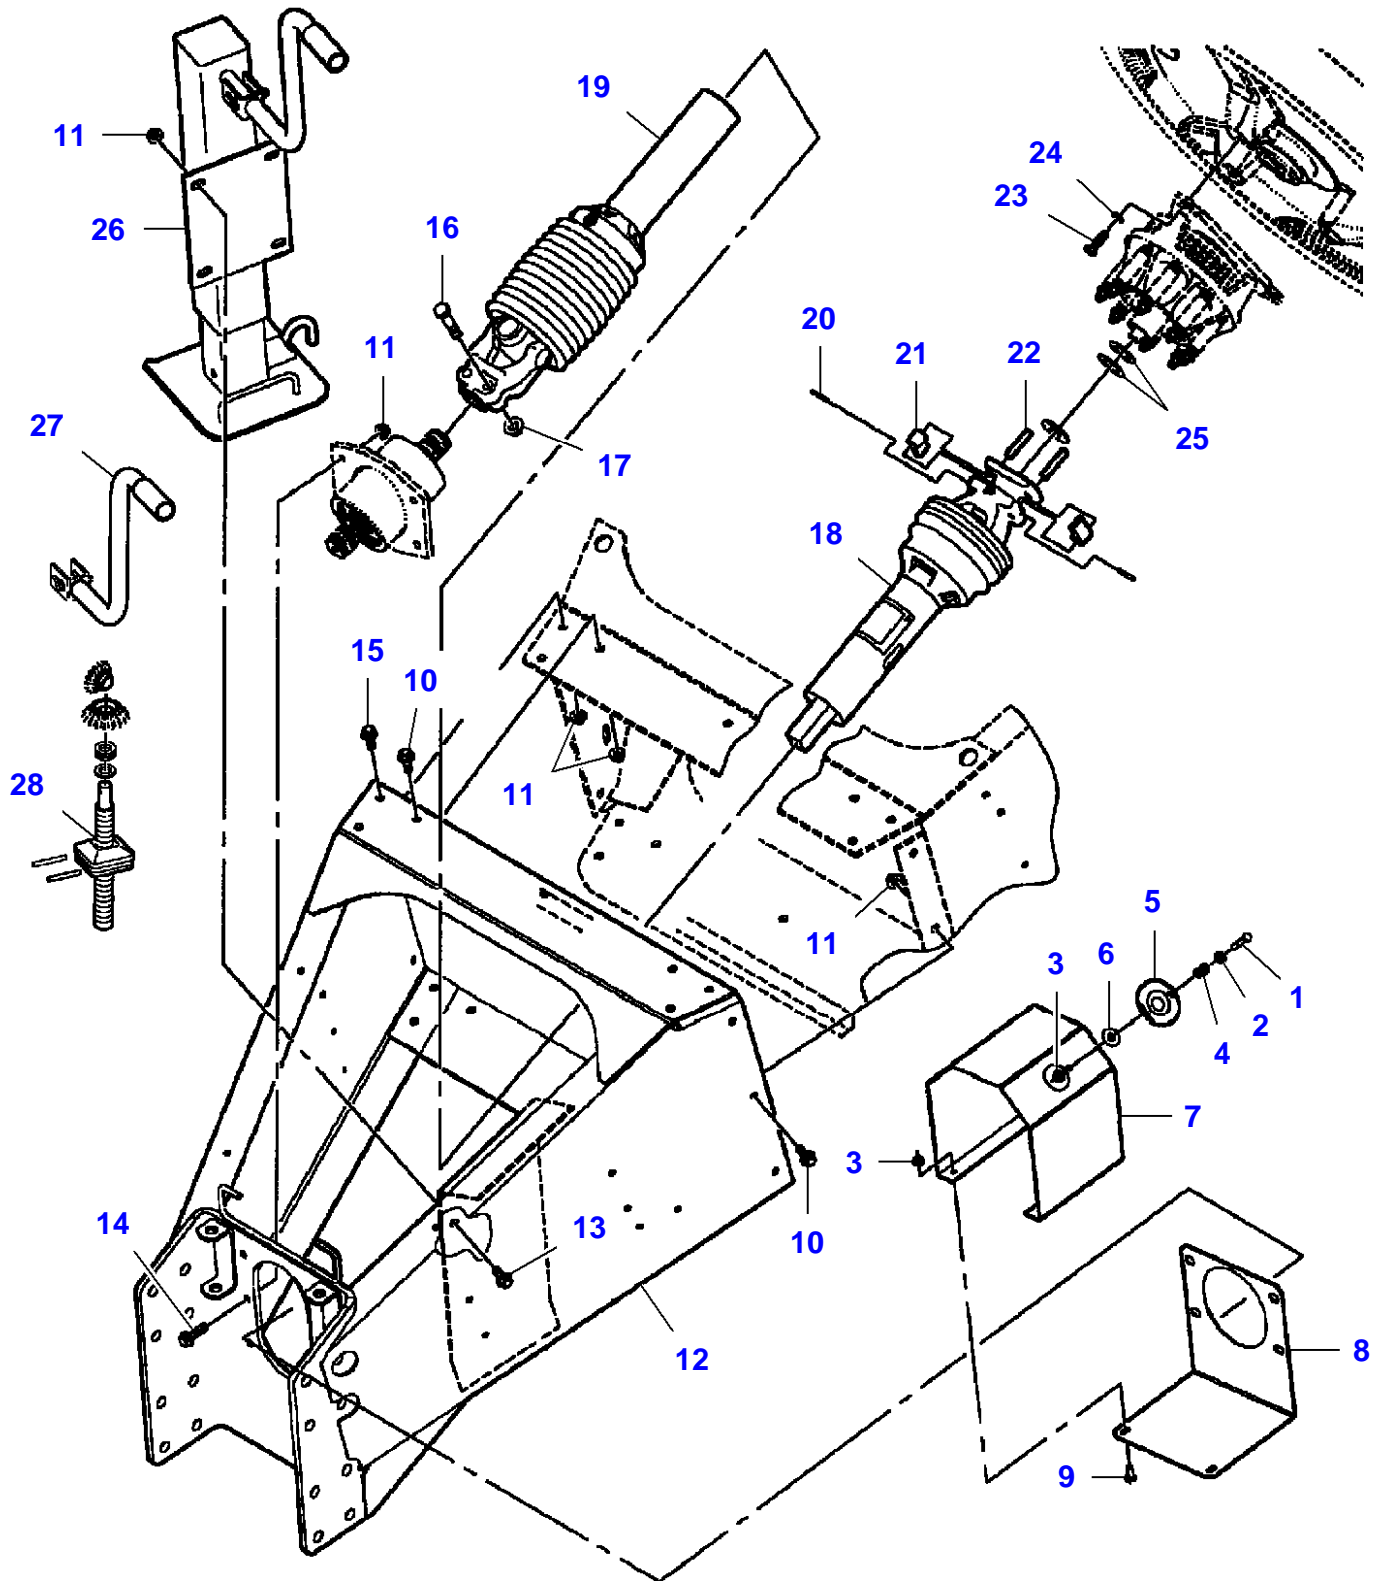

5-BA01-083-A

Transmission

Item	Part Number	Qty	Description	Comments
1	353685X1	1	Bolt Unc	5/16"-18 X 1-3/4
2	Y705525	1	Washer	5/16"
3	364705X1	3	Locknut	5/16"-18
4	758342	1	Comp.Spring	
5	700137803P	1	Shield	
6	700709866	1	Decal	
7	700140743	1	Shield	
8	700140744	1	Shield	
9	7883325	2	Bolt Unc	5/16"-18 X 3/4
10	700710984	12	Bolt Unc	1/2"-13 X 1-1/4
11	368644X1	28	Locknut	1/2"-13
12	700139411	1	Tongue	
13	70934980	4	Screw Unc	1/2"-13 X 1-1/4
14	7883432	4	Bolt Unc	1/2"-13 X 1-3/4
15	8701237	8	Screw Unc	1/2"-13 X 1-1/2
16	700708270	2	Screw Unc	5/8"-11 X 3
17	700711198	2	Locknut	5/8"-11
18	700721786	1	Pto Shaft	
19	700721788	1	Pto Guard	
20	70915751	2	Pin	3/16" X 1-1/2
21	700113036	2	Pawl	
22	700113037	2	Pin	
23	366089X1	3	Bolt Unc	1/2"-13 X 1-1/2
24	353439X1	3	Lock Washer	1/2"
25	6522932	2	Shim	
26	700720231	1	Jack	
27	700720181	1	Grip	(26)
28	700720180	1	Kit, Hardware	(26)