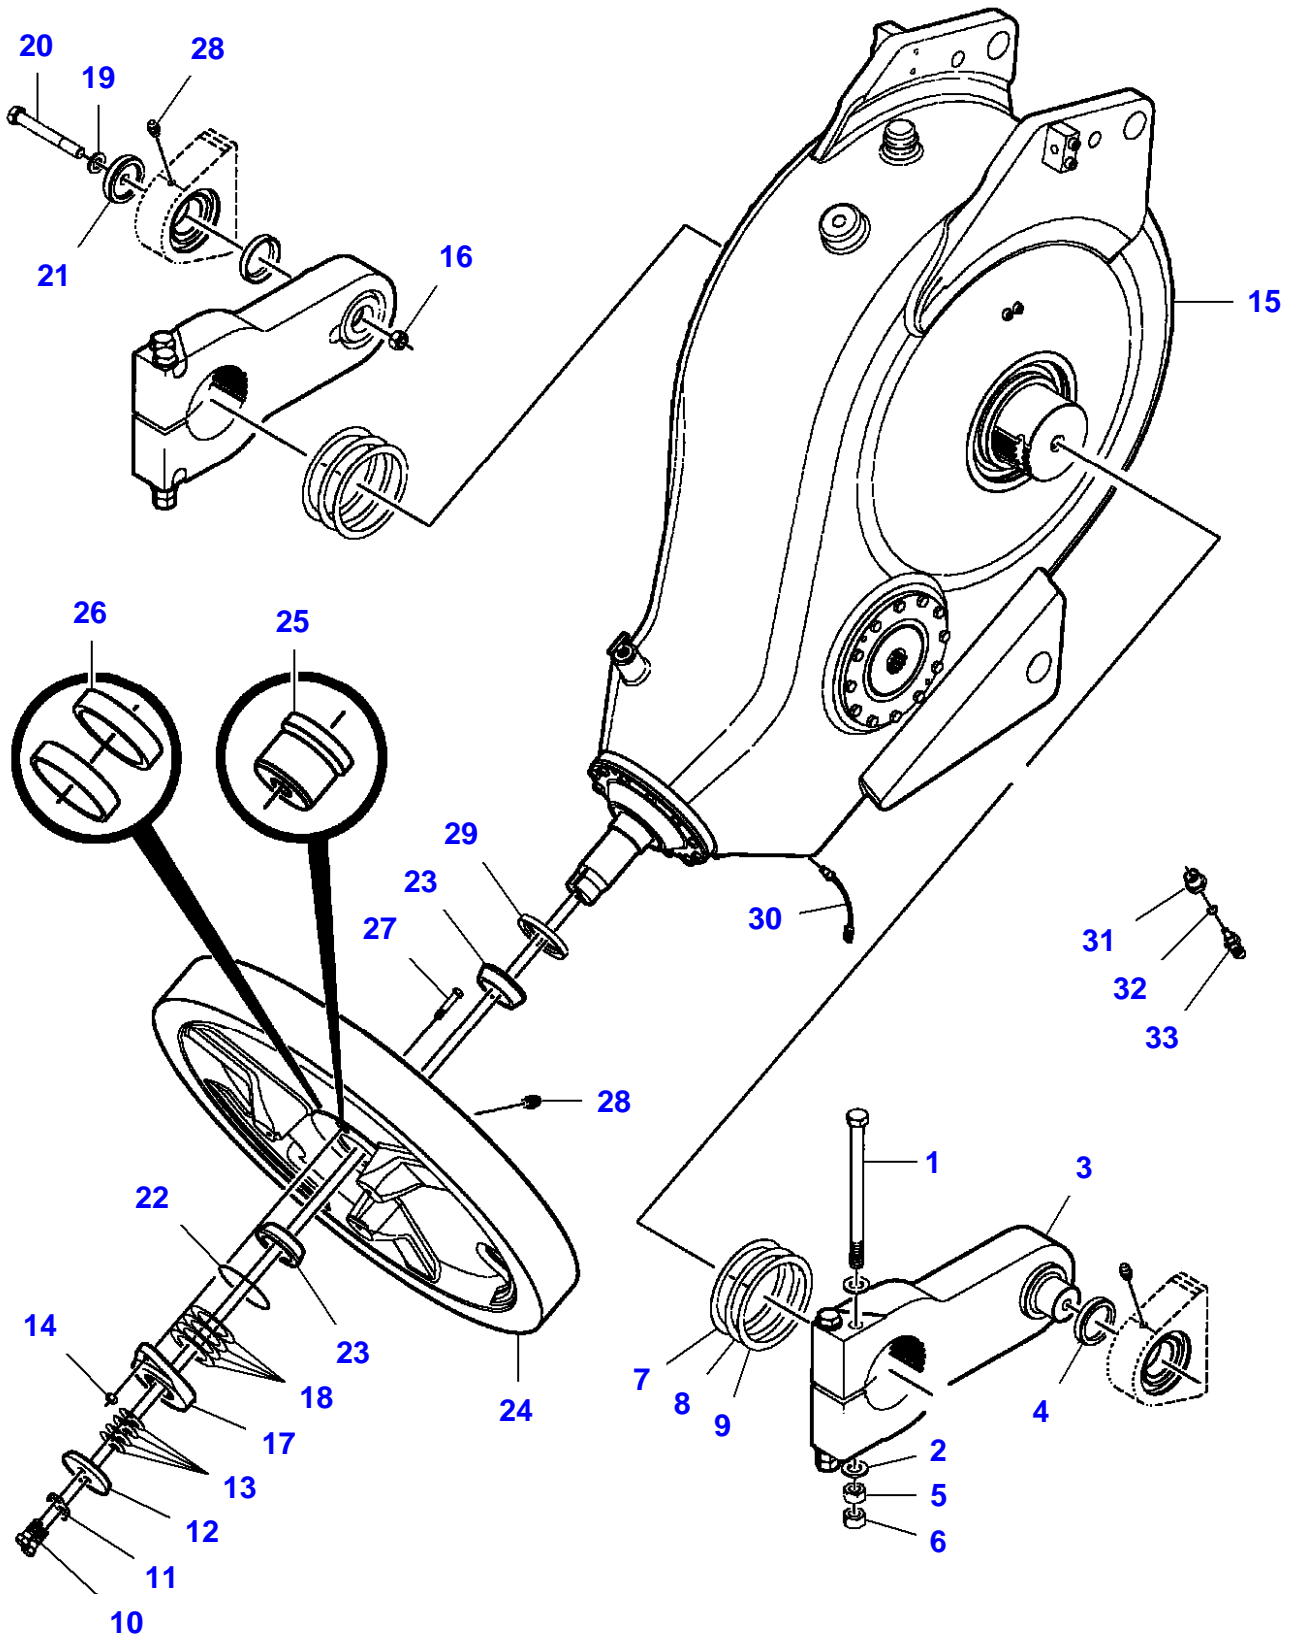

5-BA01-038-D

Transmission - Flywheel

Item	Part Number	Qty	Description	Comments
1	700716699	4	Screw Unc	7/8"-9 X 12
2	705665	8	Washer	7/8"
3	700137103	2	Arm	
4	700137106	2	Spacer	
5	700716698	4	Nut	7/8"-9
6	375101X1	4	Nut Unc	7/8"-9
7	700708038	2	Shim	Thickness 0.25/.010
8	700708039	2	Shim	Thickness 0.64/.025
9	700708041	2	Shim	Thickness 1.20/.048
10	700708355	2	Bolt	M16 X 40
11	700113045P	1	Locking Plate	
12	700113044	1	Cap	
13	700706059	1	Shim	Thickness 0.08/.003
	700707993	1	Shim	Thickness 0.51/.020
	700706061	1	Shim	Thickness 0.25/.010
	700706060	1	Shim	Thickness 0.13/.005
14	370873X1	1	Nut Unc	7/16"-14
15	700721657	1	Gearbox	See Page - Reference Number 010-0055/1
16	700710072	1	Nut	3/4"-10
17	700137135	1	Hub	
18	700706056	1	Shim	Thickness 0.08/.003
	700706058	1	Shim	Thickness 0.25/.010
	700706057	1	Shim	Thickness 0.13/.005
	700707991	1	Shim	Thickness 0.51/.020
19	Y705566	1	Washer	3/4"
20	354741X1	1	Bolt Unc	3/4"-10 X 6
21	700143194	1	Washer	
22	700706050	1	O Ring	
23	700706039	2	Bearing Cone	
24	700152213P	1	Flywheel	
25	7852718	1	Sleeve	(24)
26	700706038	2	Bearing Cup	(24)
27	6521868	1	Kit, Bolt	
28	70923219	3	Grease Fitting	1/4"-28
29	700706045	1	Seal	
30	700716952	1	Thermostat	
31	5015257M1	1	Sensor	
32	7040330	1	O Ring	
33	700153111	1	Adaptor