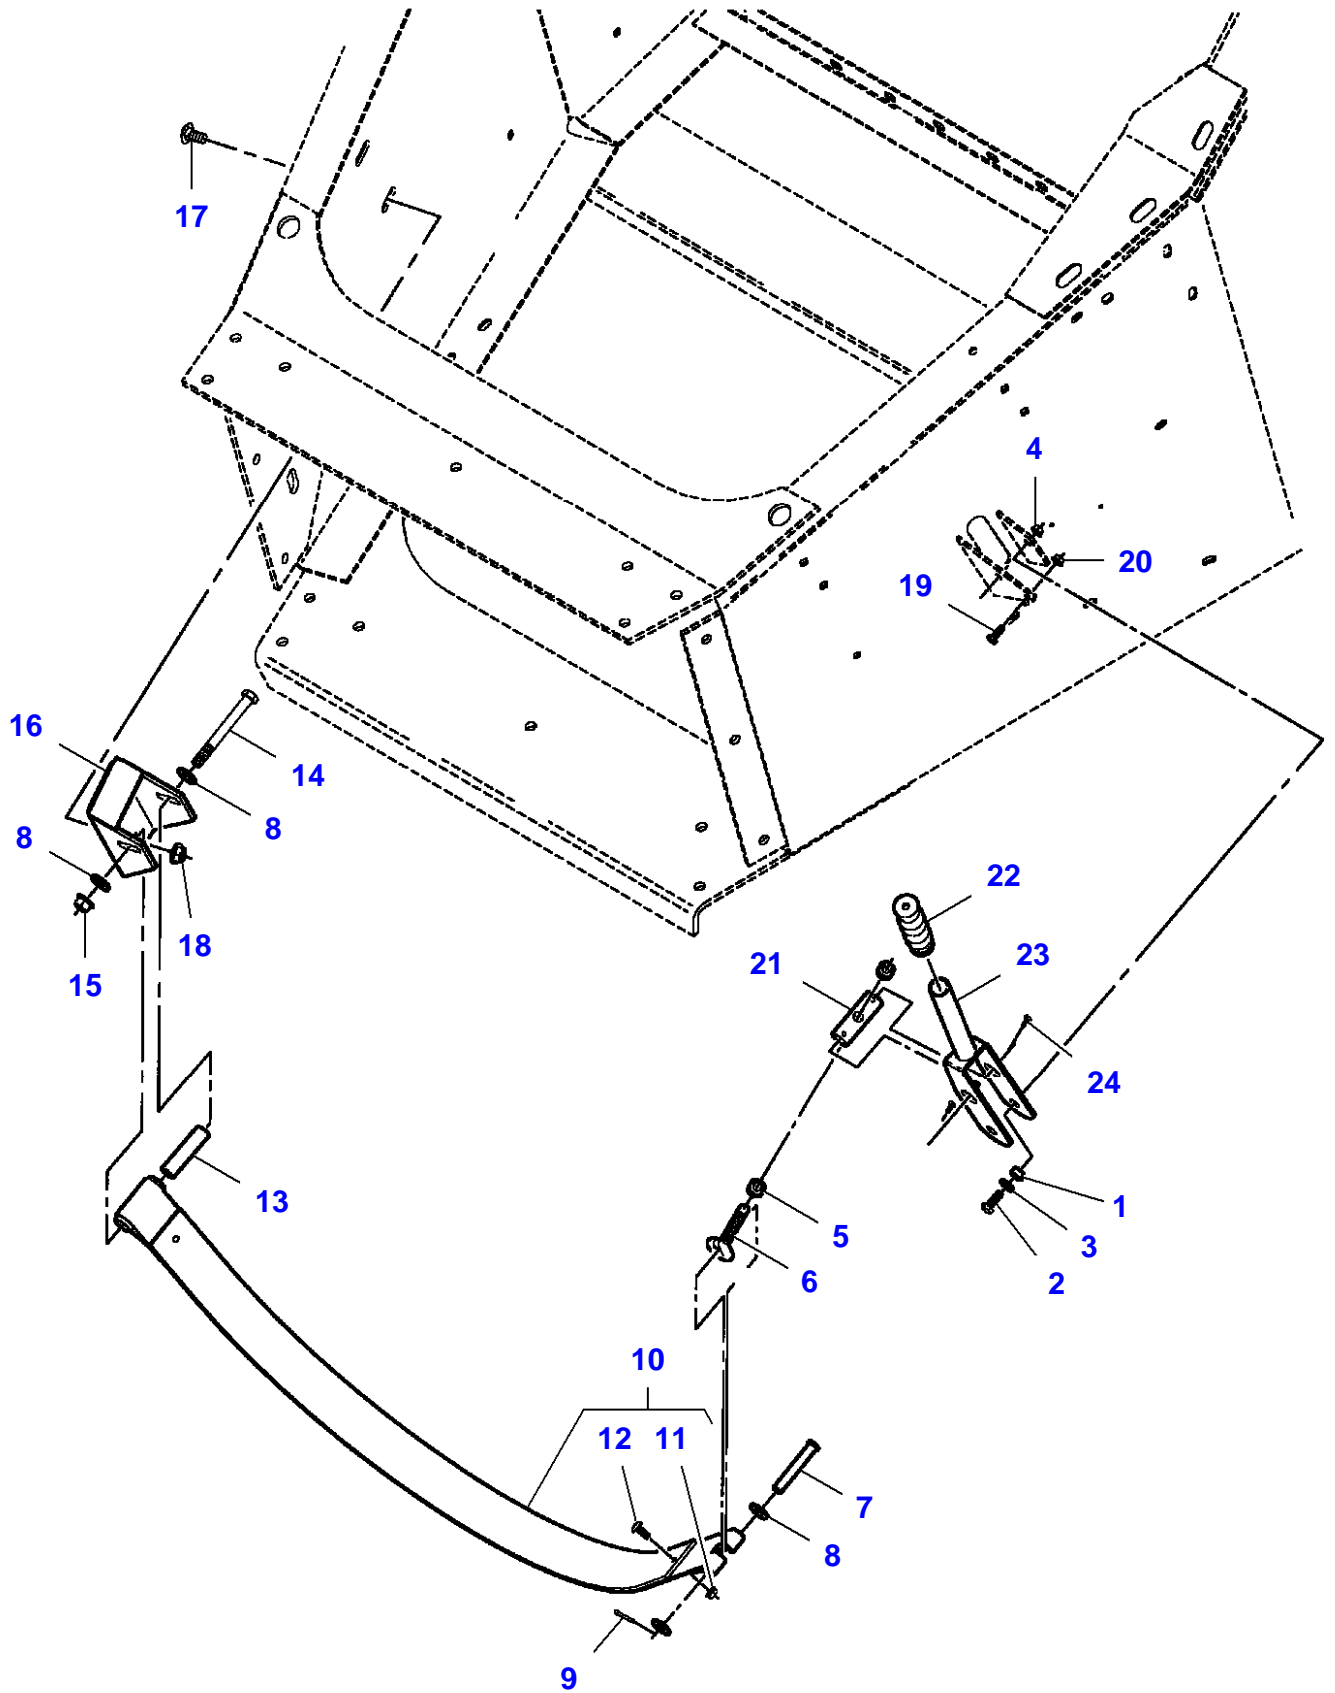

5-BA01-037-C

Transmission - Flywheel Brake

Item	Part Number	Qty	Description	Comments
1	6489231	2	Spacer	
2	353691X1	2	Bolt Unc	3/8"-16 X 1
3	Y705533	2	Washer	3/8"
4	364217X1	2	Locknut	3/8"-16
5	7704752	2	Nut	1/2"-13
6	766667	1	Eye Bolt	1/2"-13 X 10
7	63883	1	Clevis Pin	1/2" X 3
8	705541	12	Washer	1/2"
9	354066X1	1	Split Pin	5/32" X 1
10	700113058	1	Brake	
11	365206X1	2	Nut Unc	(10) 5/16"-18
12	70918249	2	Screw Unc	(10) 5/16"-18 X 3/4
13	6524003	1	Spacer	
14	354667X1	1	Bolt Unc	1/2"-13 X 4-1/2
15	368644X1	1	Locknut	1/2"-13
16	700137607P	1	Channel	
17	70928367	2	Bolt Unc	1/2"-13 X 1
18	700714586	2	Nut Unc	1/2"-13
19	353677X1	1	Bolt Unc	5/16"-18 X 3/4
20	Y704726	1	Locknut	5/16"-18
21	700113057	1	Pin	
22	27342	1	Handle	
23	700113054	1	Grip	
24	354080X1	2	Split Pin	3/16" X 1-1/2