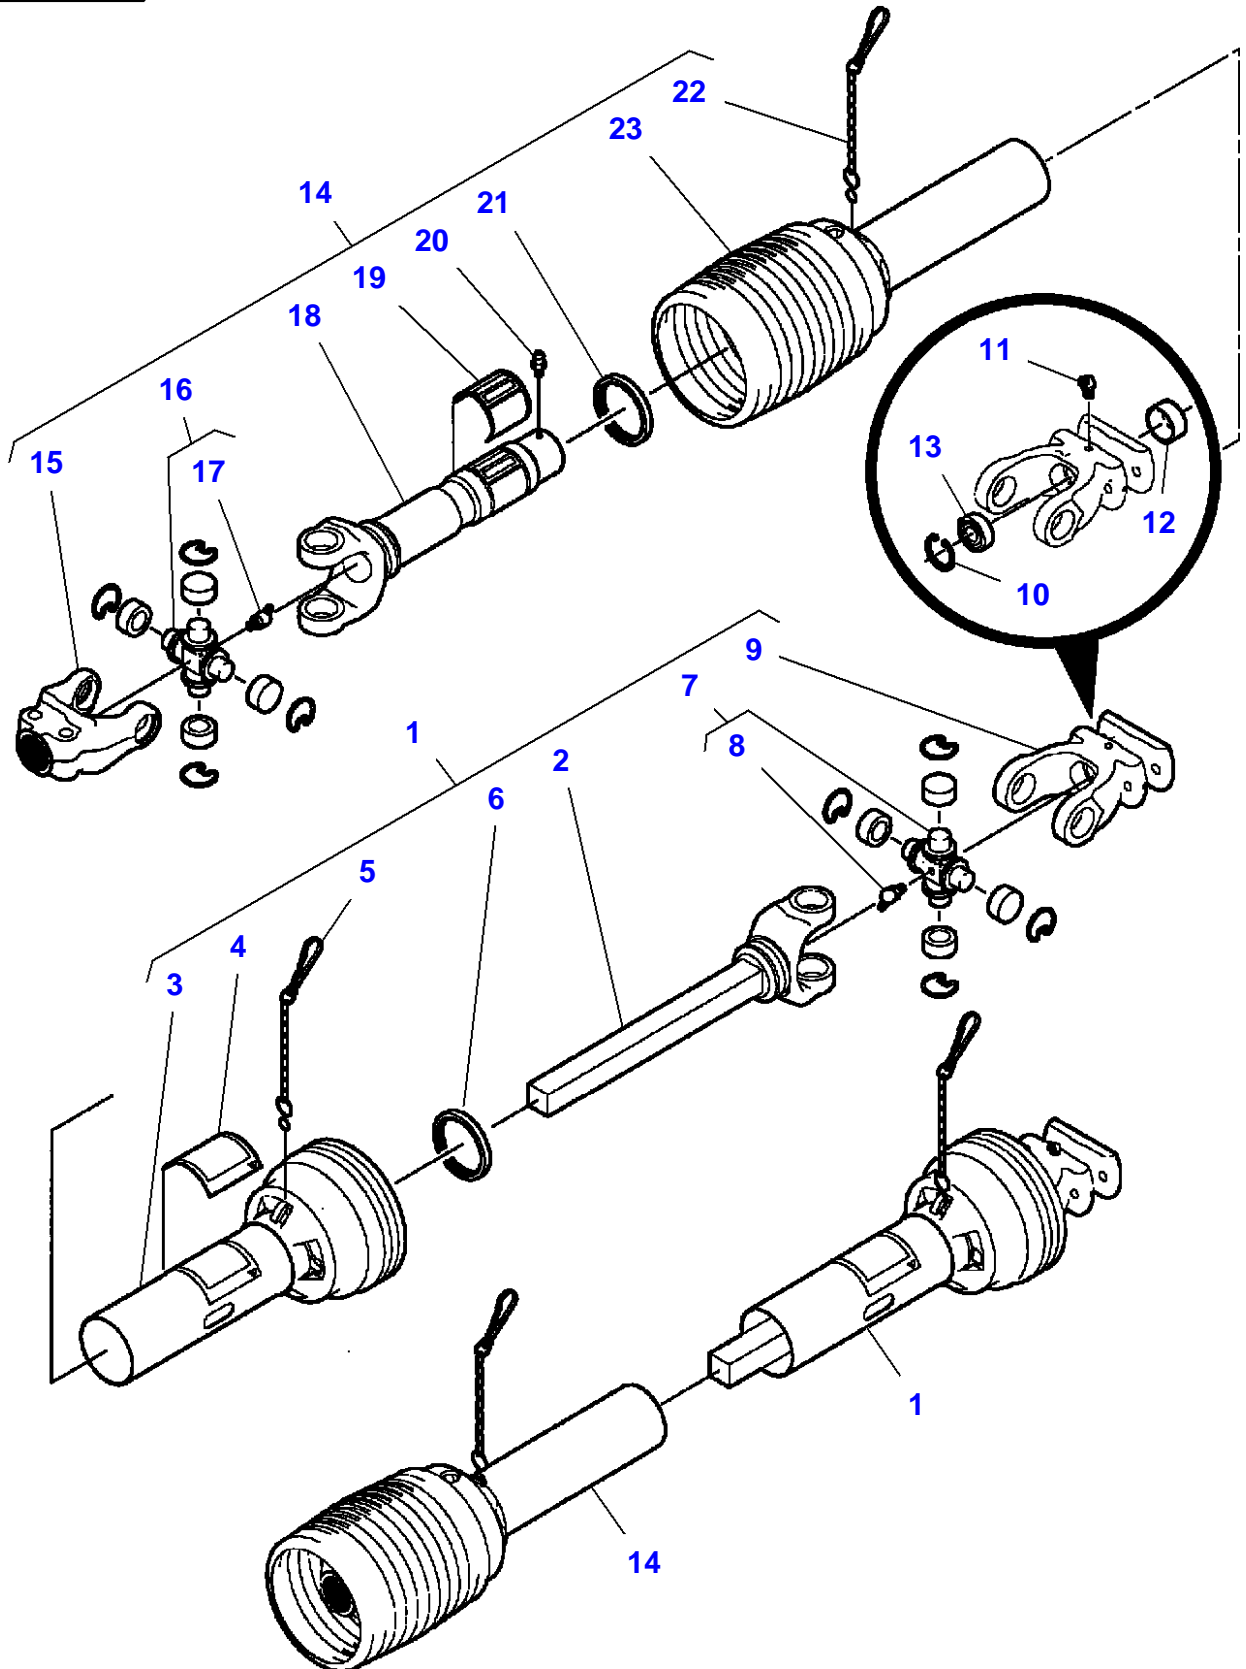

5-BA01-050-C

Transmission - Secondary

Item	Part Number	Qty	Description	Comments
1	700721786	1	Pto Shaft	
2	700721789	1	Yoke	(1)
3	700721791	1	Guard	(1)
4	700707960	1	Decal	(1)
5	700729055	1	Kit, Chain	(1)
6	700723268	1	Kit, Repair	(1)
7	7815053	1	Spider	(1)
8	13223X	1	Nipple	(7)
9	700706955	1	Yoke	(1)
10	70927699	1	Snapring	(9)
11	13223X	1	Nipple	(9)
12	700706956	1	Bearing	(9)
13	390983X1	1	Bear. 6005 Rs	(9)
14	700721788	1	Pto Guard	
15	700721794	1	Yoke	(14)
16	7815053	1	Spider	(14)
17	13223X	1	Nipple	(16)
18	700721793	1	Yoke	(14)
19	210371	1	Decal	(14)
20	70923219	1	Grease Fitting	(14) 1/4"-28
21	700723268	1	Kit, Repair	(14)
22	700729055	1	Kit, Chain	(14)
23	700721792	1	Guard	(14)