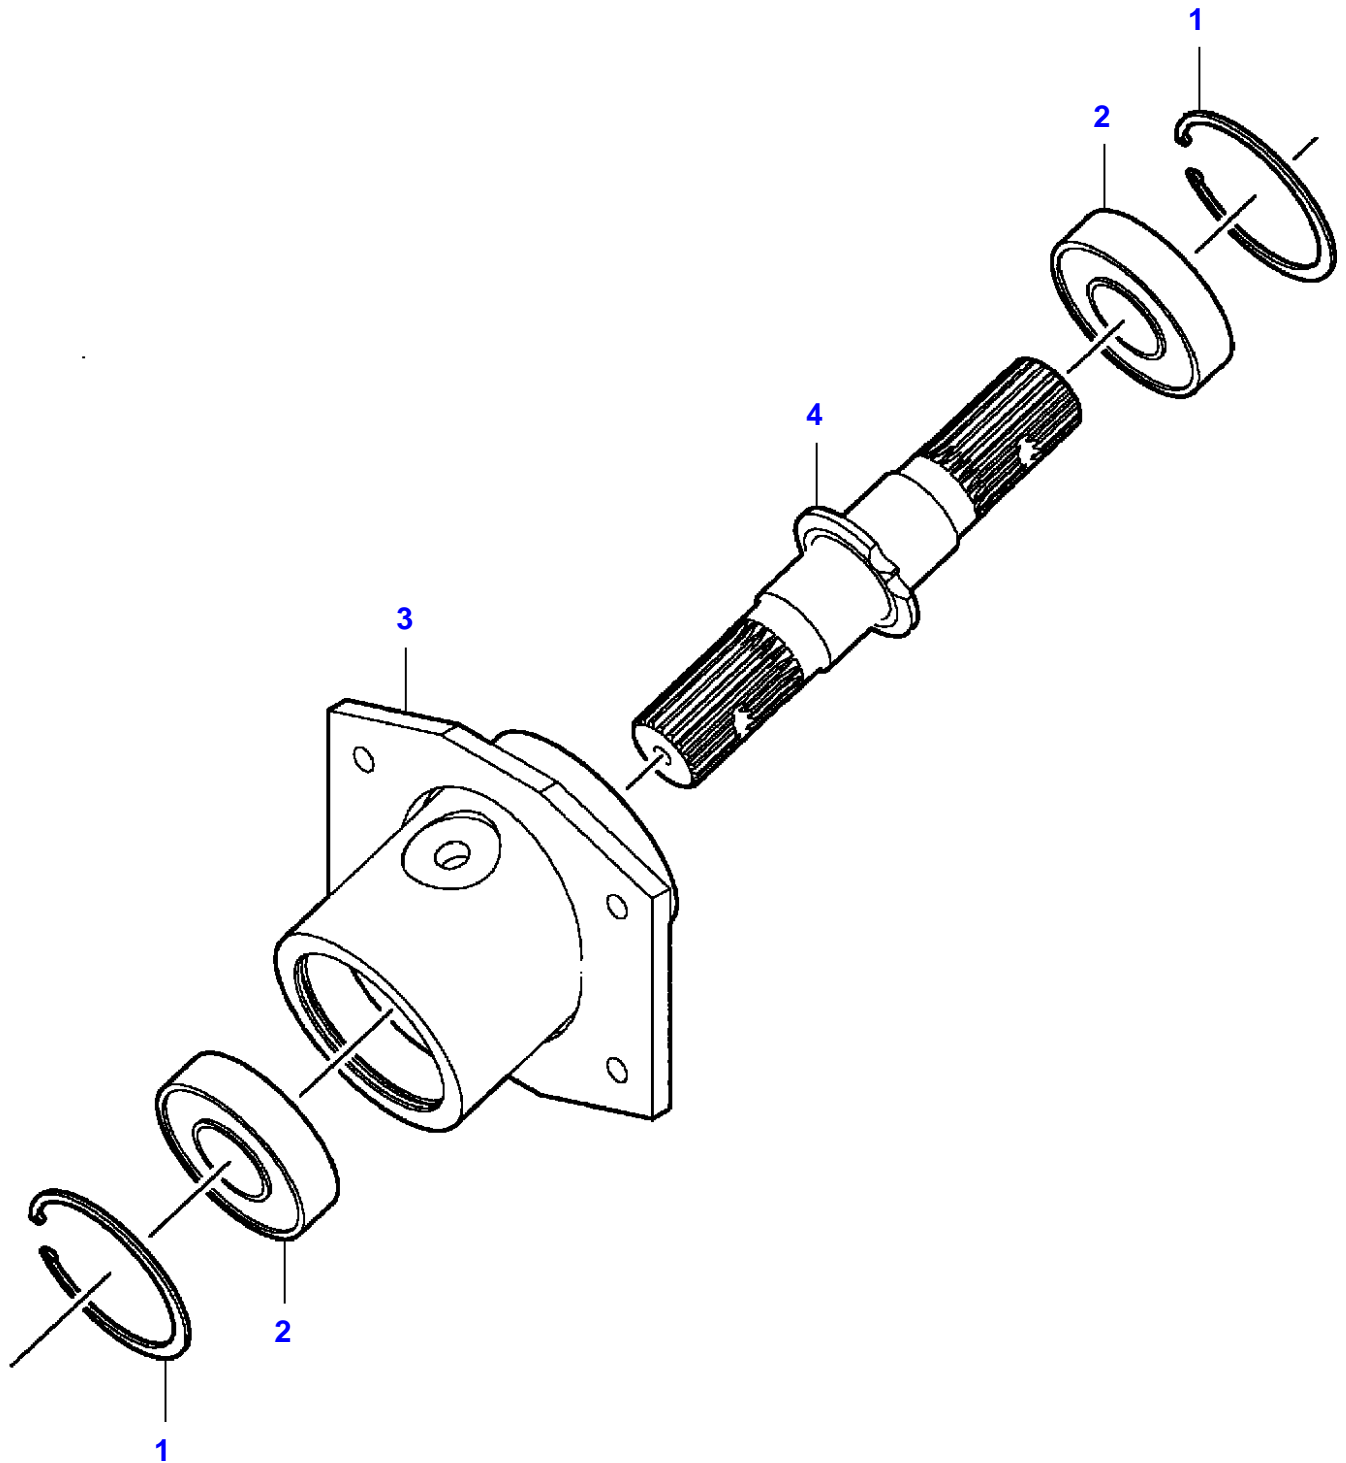

5-BA01-051-B

Fendt

1290 / 1290 S MEDIUM SQUARE BALERS - ---> | HS 74100 - 1637492

1637492

Transmission - Drive Shaft

Page010-0015

Item	Part Number	Qty	Description
1	355994X1	2	Circlip
2	391069X1	2	Bear. 6309 2rs
3	700139437	1	Support
4	700139441	1	Shaft