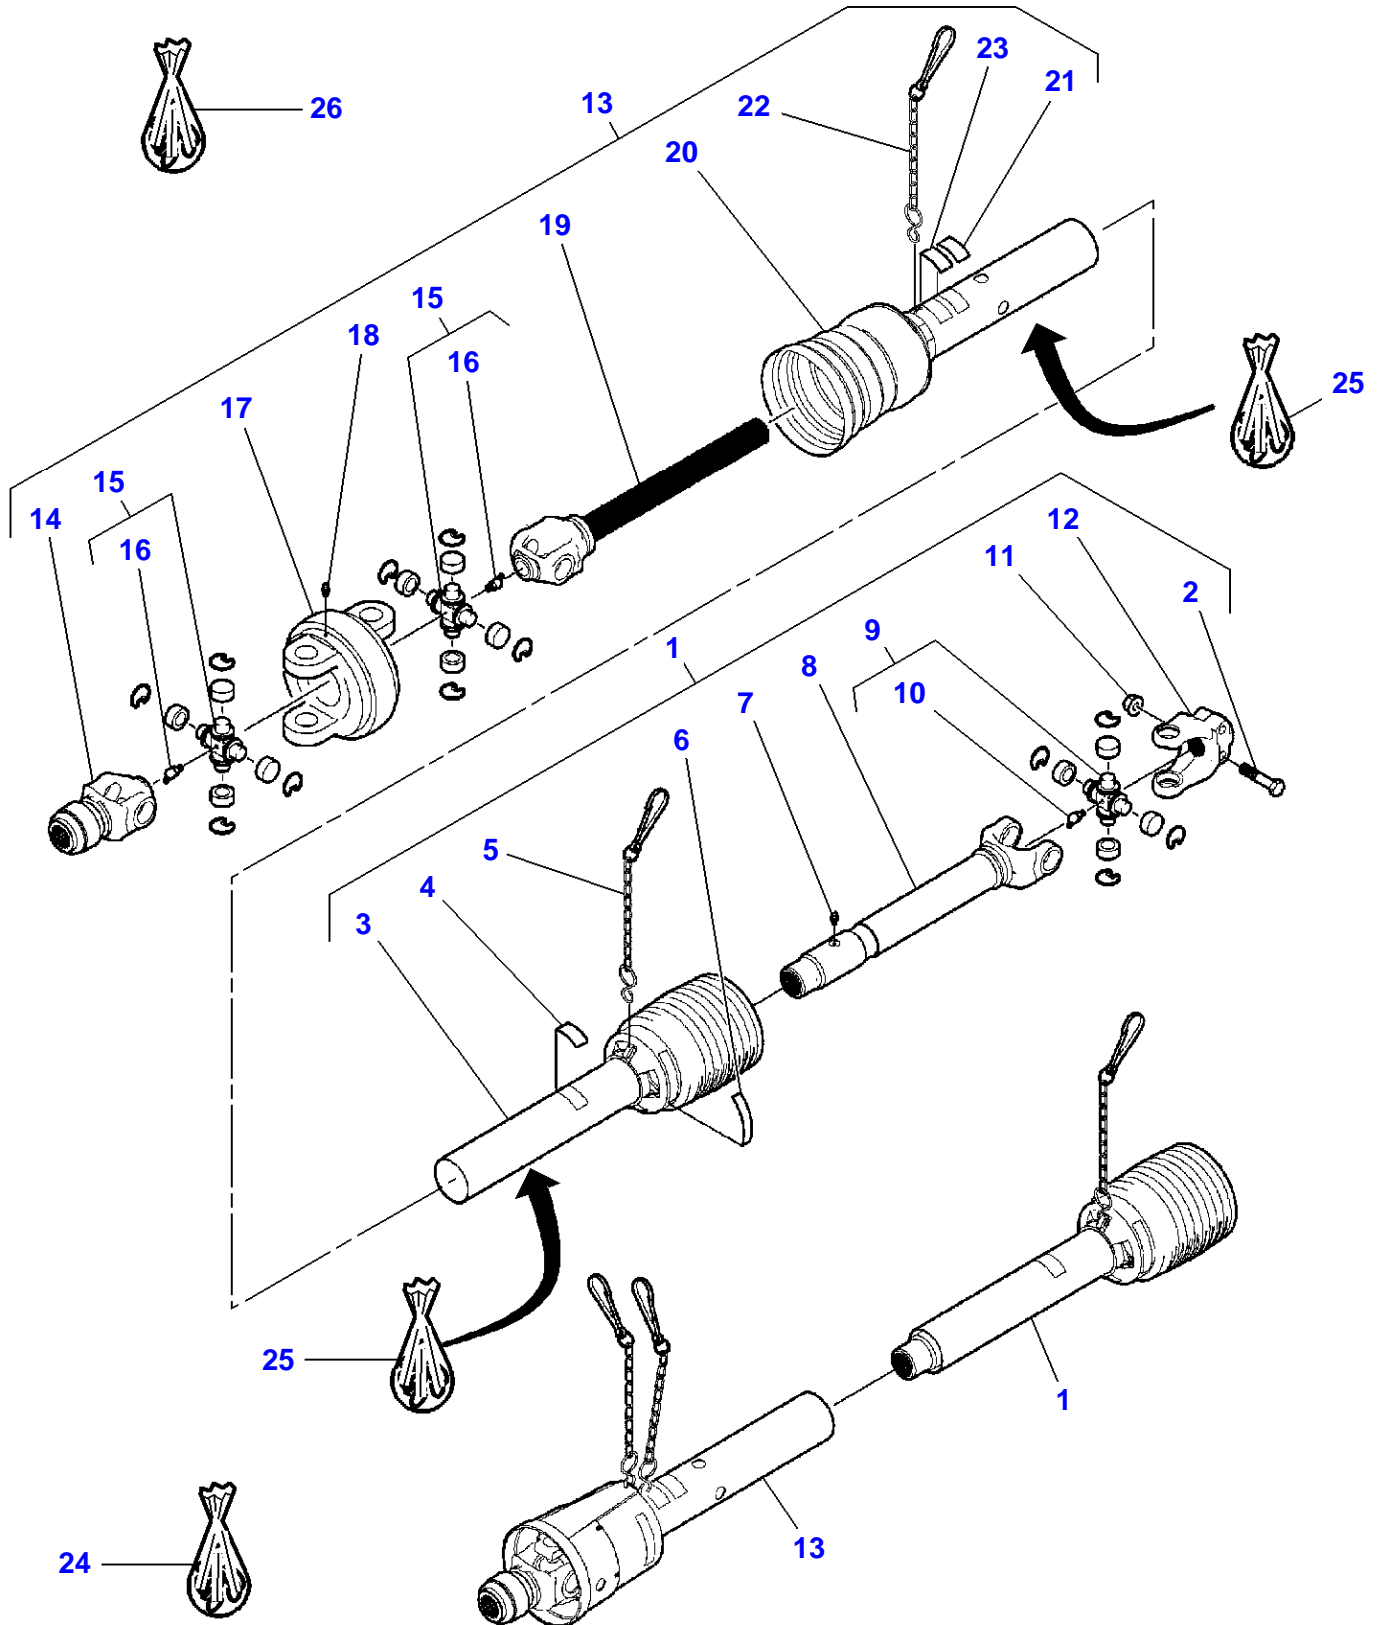

5-BA01-059-B

Item	Part Number	Qty	Description	Comments
	DK41103	1	Kit, Attachment	
1	700723264	1	Shaft	
2	70921576	1	Capscrew	(1) 5/8"-11 X 3
3	700723226	1	Guard	(1)
4	210371	1	Decal	(1)
5	700720152	1	Kit, Chain	(1)
6	700715035	1	Decal	(1)
7	<b>70923219</b>	1	Greaser	(1) 1/4"-28
8	700721778	1	Yoke	(1)
9	<b>7815053</b>	1	Kit, Repair	(1)
10	13223X	1	Nipple	(9) 1/8"-27 X 65
11	700711198	1	Locknut	(1) 5/8"-11
12	700721794	1	Yoke	(1)
13	700723265	1	Shaft	
14	700721797	1	Yoke	(13)
15	<b>700712574</b>	2	Kit	(13)
16	13223X	1	Nipple	(15) 1/8"-27 X 65
17	700723271	1	Housing	(13)
18	<b>70923219</b>	1	Greaser	(13) 1/4"-28
19	700721799	1	Shaft	(13)
20	700723267	1	Guard	(13)
21	700721801	1	Guard	(13)
22	700720152	2	Kit, Chain	(13)
23	700707960	1	Decal	(13)
24	700723269	1	Kit, Guard	
25	<b>700723268</b>	2	Kit, Repair	NYLON
26	<b>700720122</b>	1	Kit, Repair	AUTO-LOCK

FOOTNOTE [A] NOT ILLUSTRATED

5-BA01-060-B

Item	Part Number	Qty	Description	Comments
	DK41104	1	Kit, Attachment	
1	700723264	1	Shaft	
2	70921576	1	Capscrew	(1) 5/8"-11 X 3
3	700723226	1	Guard	(1)
4	210371	1	Decal	(1)
5	700720152	1	Kit, Chain	(1)
6	700715035	1	Decal	(1)
7	<b>70923219</b>	1	Greaser	(1) 1/4"-28
8	700721778	1	Yoke	(1)
9	<b>7815053</b>	1	Kit, Repair	(1)
10	13223X	1	Nipple	(9) 1/8"-27 X 65
11	700711198	1	Locknut	(1) 5/8"-11
12	700721794	1	Yoke	(1)
13	700721780	1	Shaft	
14	700720203	1	Yoke	(13)
15	<b>700712574</b>	2	Kit	(13)
16	13223X	1	Nipple	(15) 1/8"-27 X 65
17	700723271	1	Housing	(13)
18	<b>70923219</b>	1	Greaser	(13) 1/4"-28
19	700721799	1	Shaft	(13)
20	700723267	1	Guard	(13)
21	700721801	1	Guard	(13)
22	700720152	2	Kit, Chain	(13)
23	700707960	1	Decal	(13)
24	700723269	1	Kit, Guard	
25	<b>700723268</b>	1	Kit, Repair	NYLON
26	<b>700711425</b>	1	Kit	AUTO-LOCK