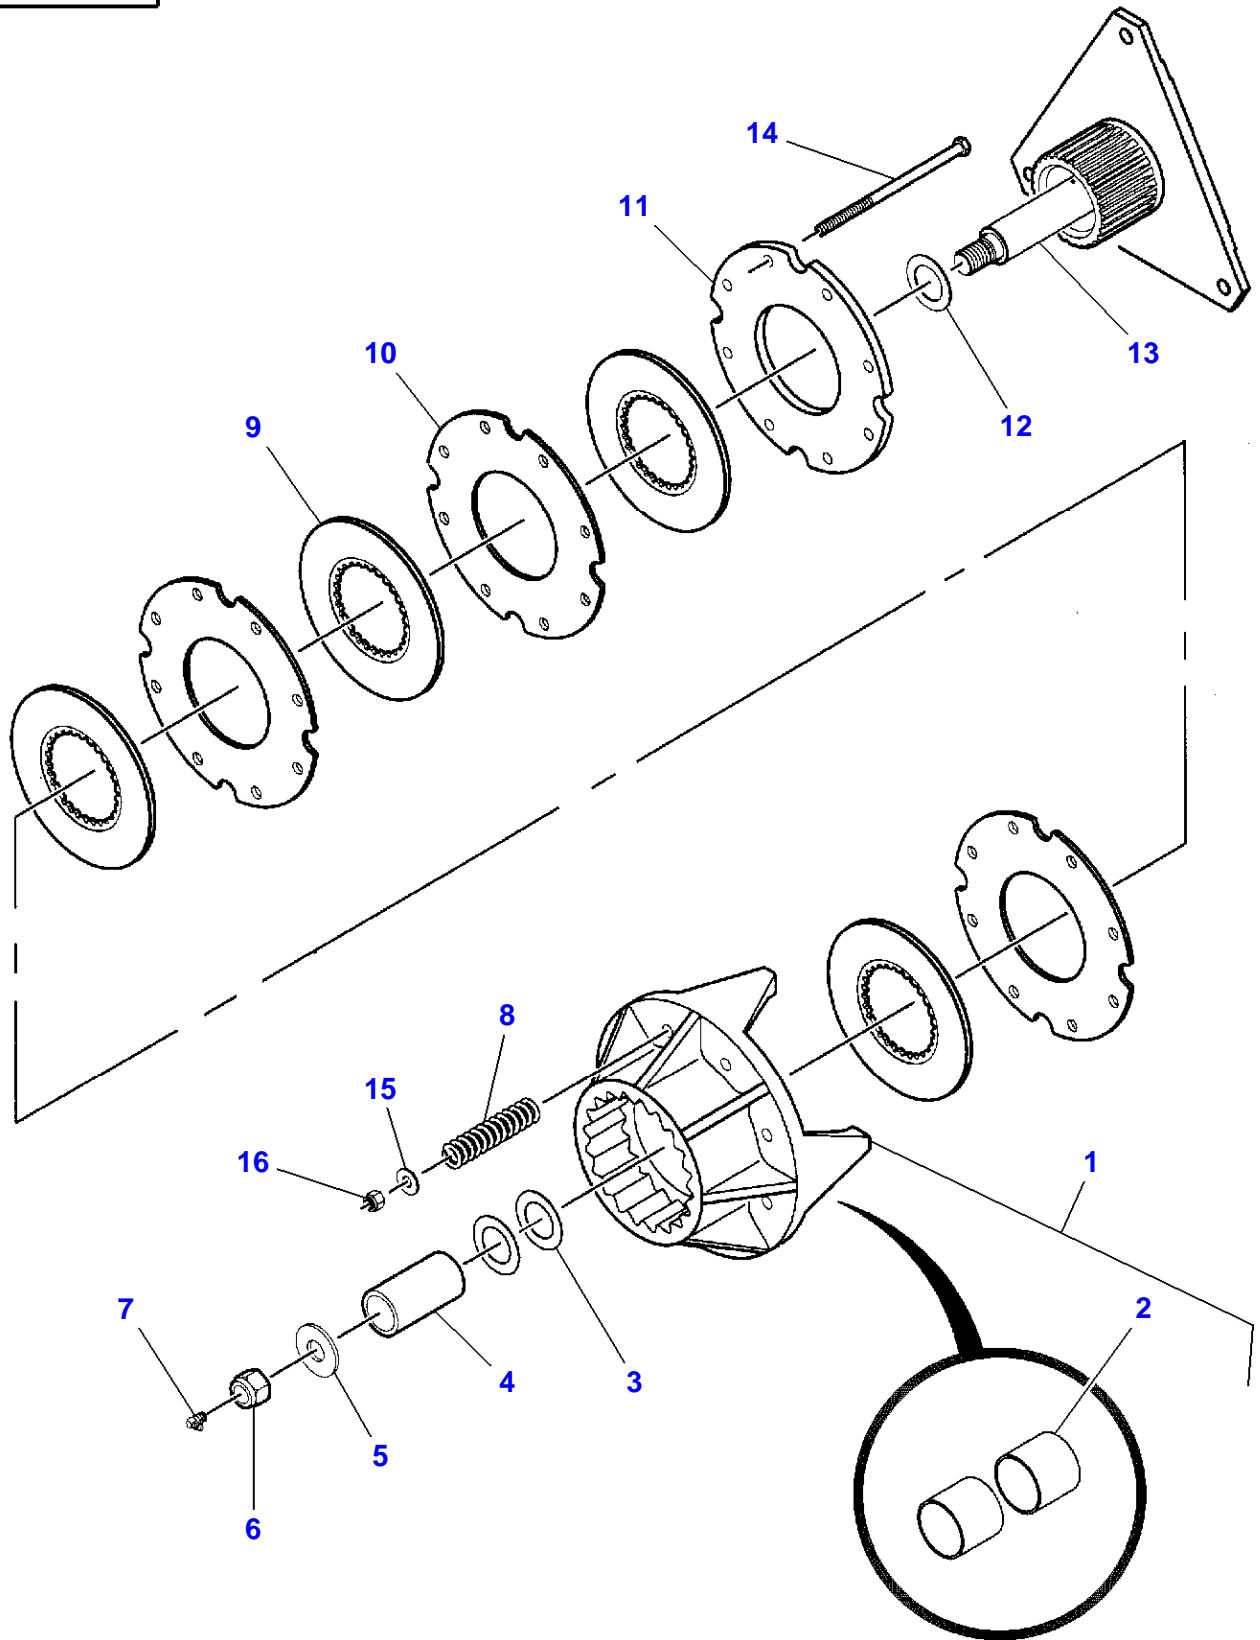

5-BA01-052-A

Transmission

Item	Part Number	Qty	Description	Comments
1	700163297P	1	Housing	
2	7852114	2	Bush	(1)
3	6522932	2	Shim	
4	6350805P	1	Tube	Right Hand
5			Not Used	
6	70930764	1	Nut	7/8"-14
7	70915276	1	Nipple	1/8"-27 X 90
8	858019	8	Comp.Spring	
9	700108820	4	Disc	
10	700112903P	3	Plate	
11	6522866P	1	Plate	
12	Y52274	1	Bush	1"-3/8 X 14
13	700163293P	1	Shaft	
14	700707998	8	Capscrew	3/8"-16 X 7
15	355619X1	8	Washer	3/8"
16	366573X1	8	Locknut	3/8"-16