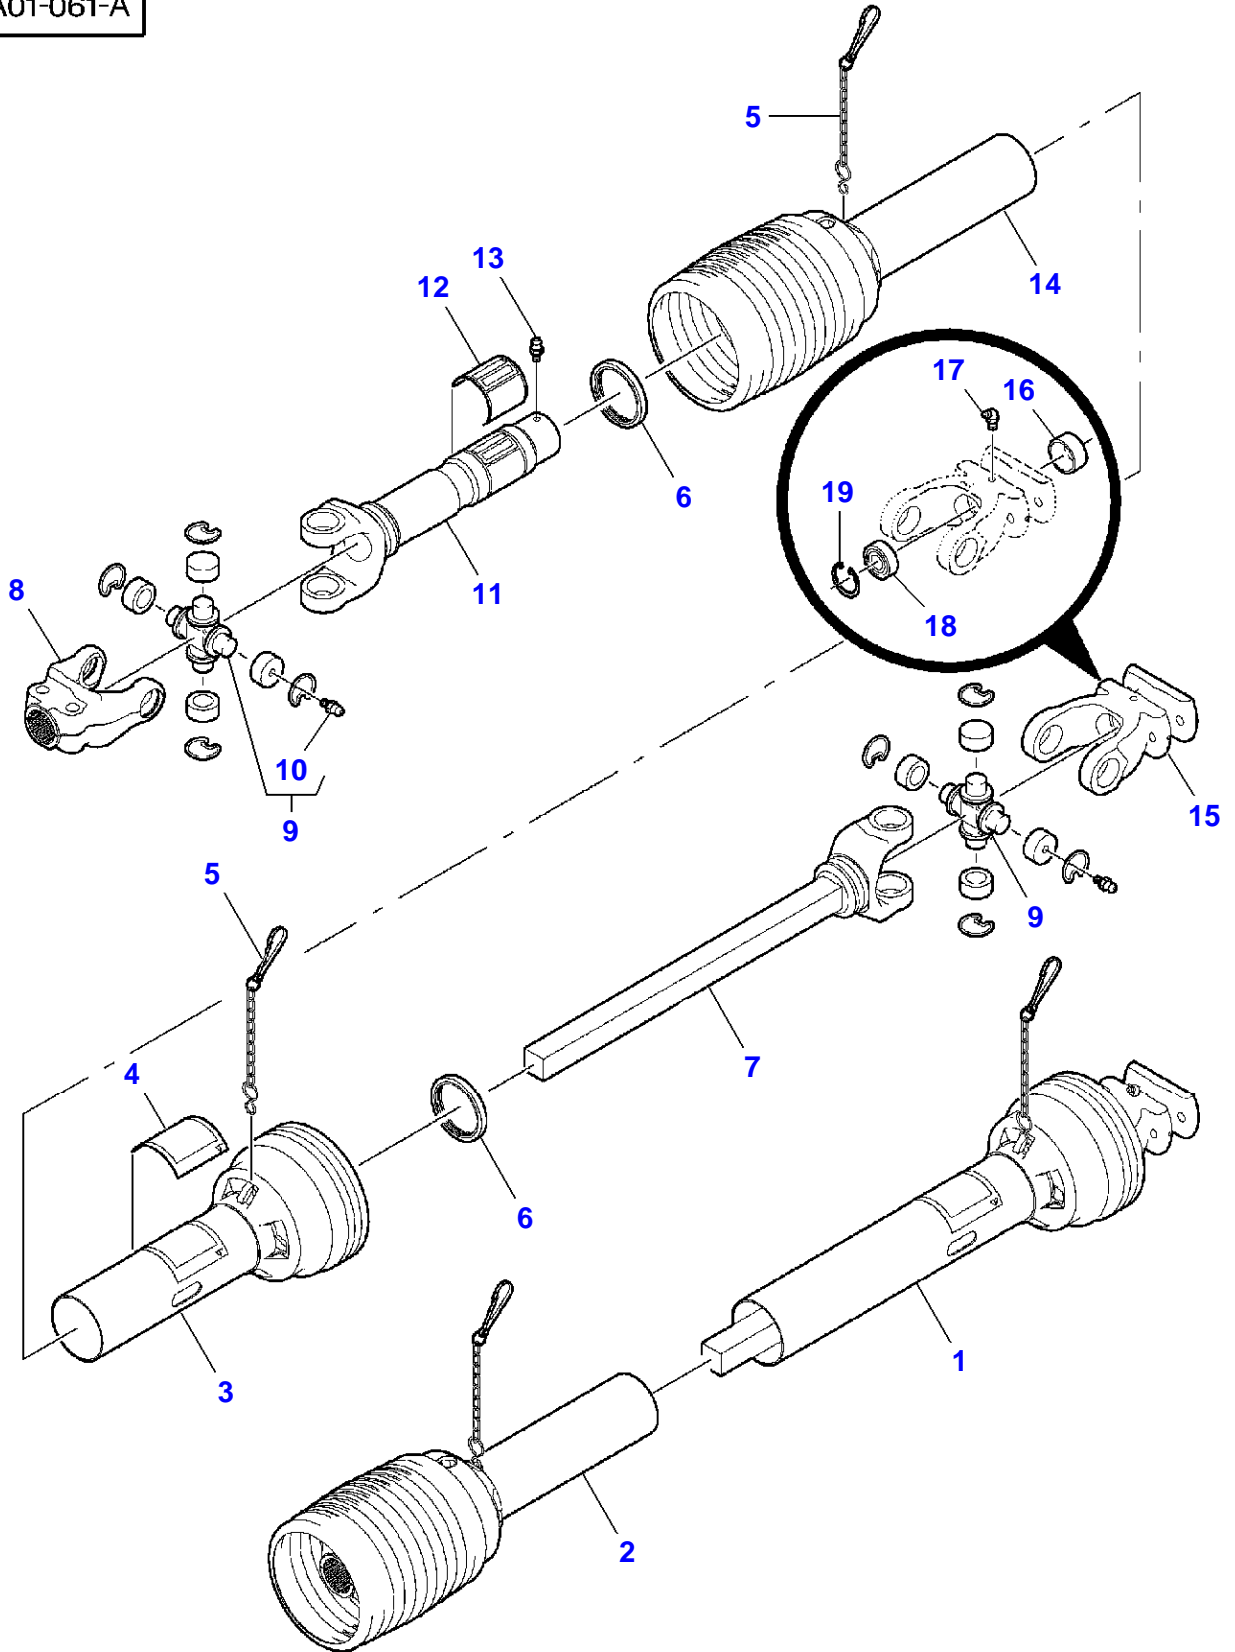

5-BA01-061-A

Transmission

Item	Part Number	Qty	Description	Comments
1	700723386	1	Pto Shaft	
2	700723396	1	Pto Guard	
3	700723385	1	Guard	
4	700707960	1	Decal	
5	700720152	2	Kit, Chain	
6	700721790	2	Kit, Repair	
7	700723384	1	Pto Shaft	
8	700721794	1	Yoke	
9	700723394	2	Kit	
10	70914687	1	Greaser	(9) 1/4"-28
11	700721793	1	Yoke	
12	210371	1	Decal	
13	70923219	1	Greaser	1/4"-28
14	700721792	1	Guard	
15	700706955	1	Yoke	
16	700706956	1	Bearing	(15)
17	13223X	1	Nipple	(15) 1/8"-27 X 65?
18	1124697	1	Bearing	(15)
19	70927699	1	Snapping	(15)