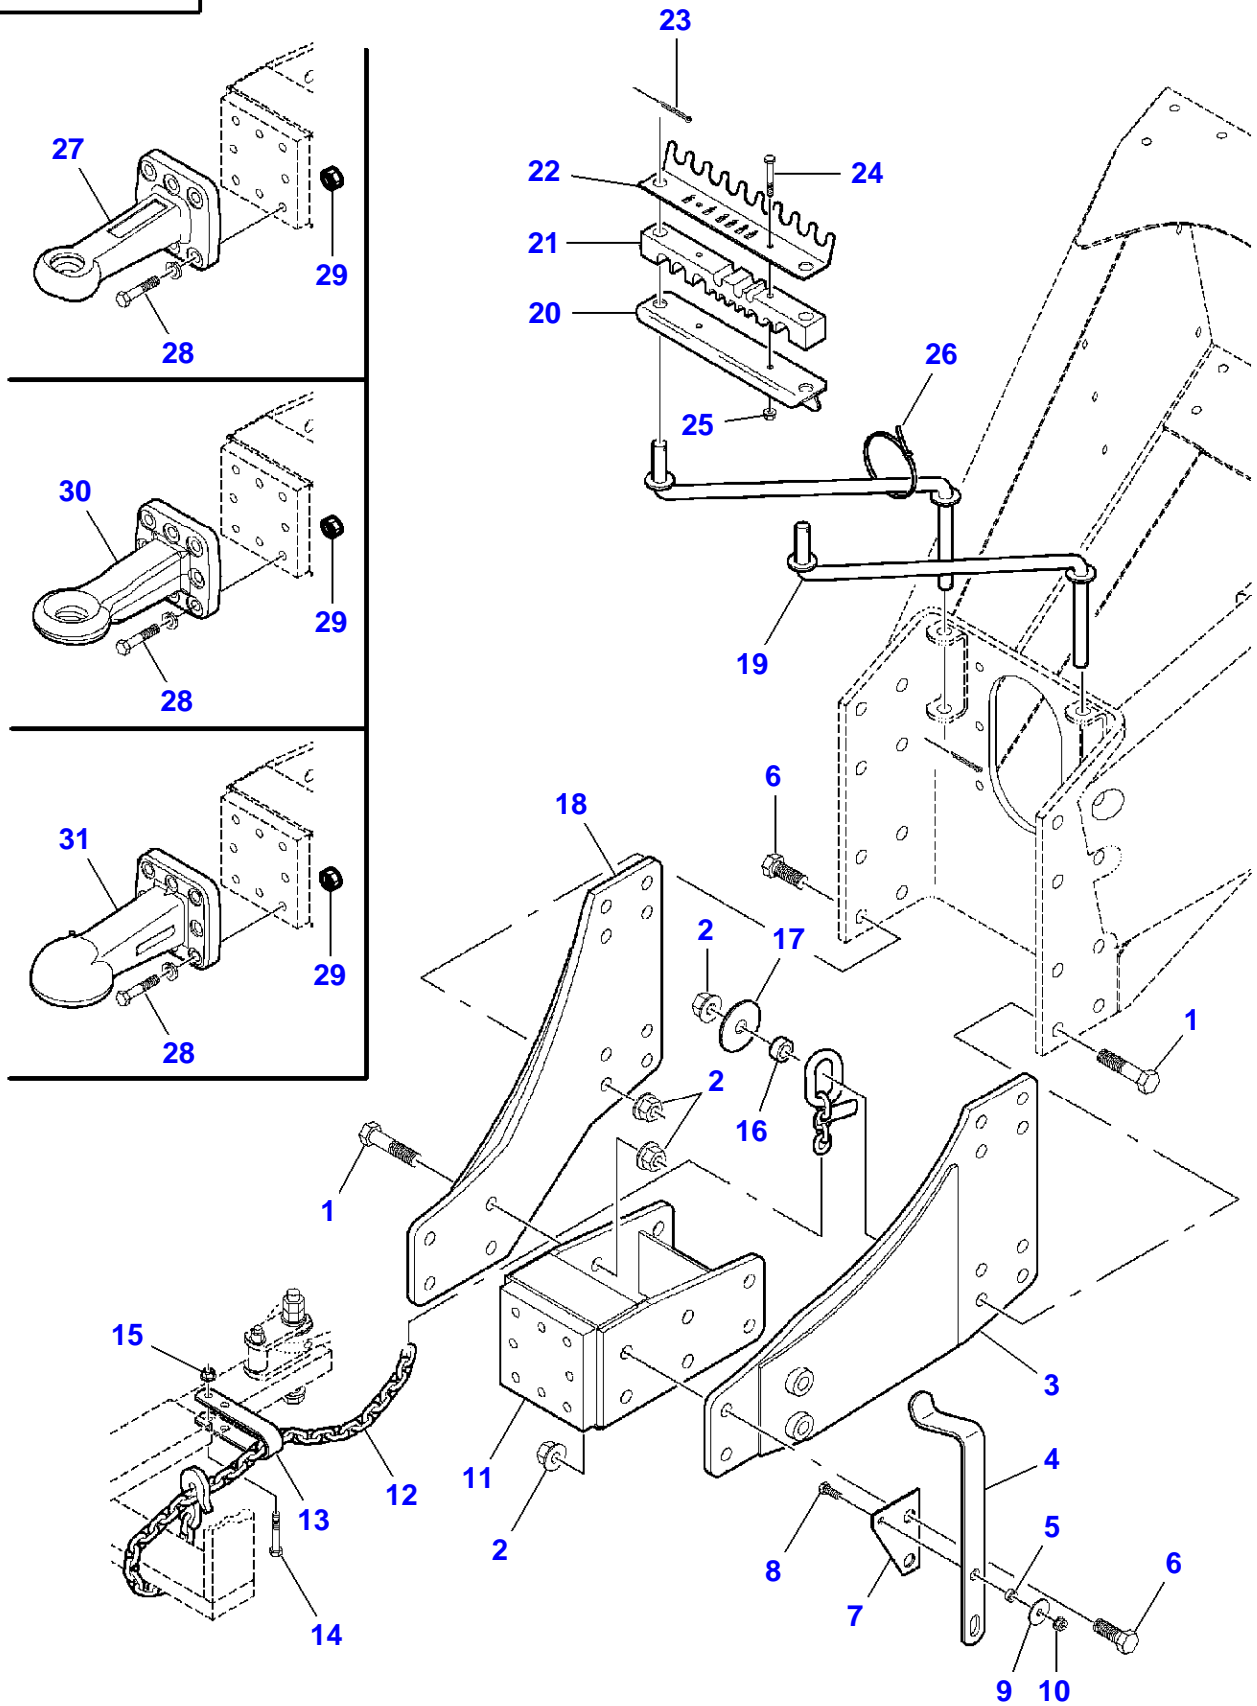

Page Title	Page Number
Linkage - Hitch Safety Chain	010-0005
Transmission	010-0010
Transmission	010-0015
Transmission - Type 2 1-3/8 X 21 Splines - Auto lock	010-0020
Transmission - Type 3 1-3/4 X 20 Splines - Auto Lock	010-0025
Transmission	010-0030
Transmission	010-0035
Transmission - Flywheel	010-0040
Transmission - Flywheel	010-0045
Gearbox	010-0050
Gearbox	010-0055
Gearbox	010-0060
Gearbox	010-0065
Chain Drive - Left Side	010-0070
Chain Drive - Right Side	010-0075
Chain Drive	010-0080
Chain Drive - Clutch	010-0085
Needle	010-0090
Cutter Drive Assembly - Left	010-0095
Clutch - With Cutter	010-0100
Cutter Gearbox Assembly	010-0105

## Linkage - Hitch Safety Chain

Item	Part Number	Qty	Description	Comments
1	W907183-4	5	Bolt	3/4"-10 X 3-1/4
2	700703923	16	Locknut	3/4"-10
3	700139426P	1	Tongue	Left Hand
4	700139456	1	Strap	
5	70336568	1	Spacer	
6	700721715	11	Screw	3/4"-10 X 2
7	700139457	1	Plate	
8	353691X1	1	Bolt Unc	3/8"-16 X 1
9	700710049	1	Washer	3/8"
10	<b>700711238</b>	1	Locknut	3/8"-16
11	700139422P	1	Hitch	
12	700720132	1	Chain	
13	700113646B	1	Clevis	
14	354294X1	1	Bolt Unc	5/8"-11 X 3-3/4
15	700711198	1	Locknut	5/8"-11
16	700139417B	1	Bush	
17	6579106P	1	Cap	
18	700139427P	1	Tongue	Right Hand
19	700139447	2	Rod	
20	700139434	1	Plate	
21	700139455	1	Block	
22	700139433	1	Plate	
23	354061X1	4	Pin	1/8" X 1-1/4
24	354613X1	2	Bolt Unc	5/16"-18 X 2-1/4
25	Y704726	2	Locknut	5/16"-18
26	70937133	2	Tie	
27	700721591	1	Coupling	
	DK41143	1	Kit	40 mm
28	7703879	22	Capscrew	M16 X 60
29	700708348	22	Locknut	M16
30	700723357	1	Kit	
	DK41144	1	Kit	50 mm
31	700721590	1	Coupling	
	DK41145	1	Kit	