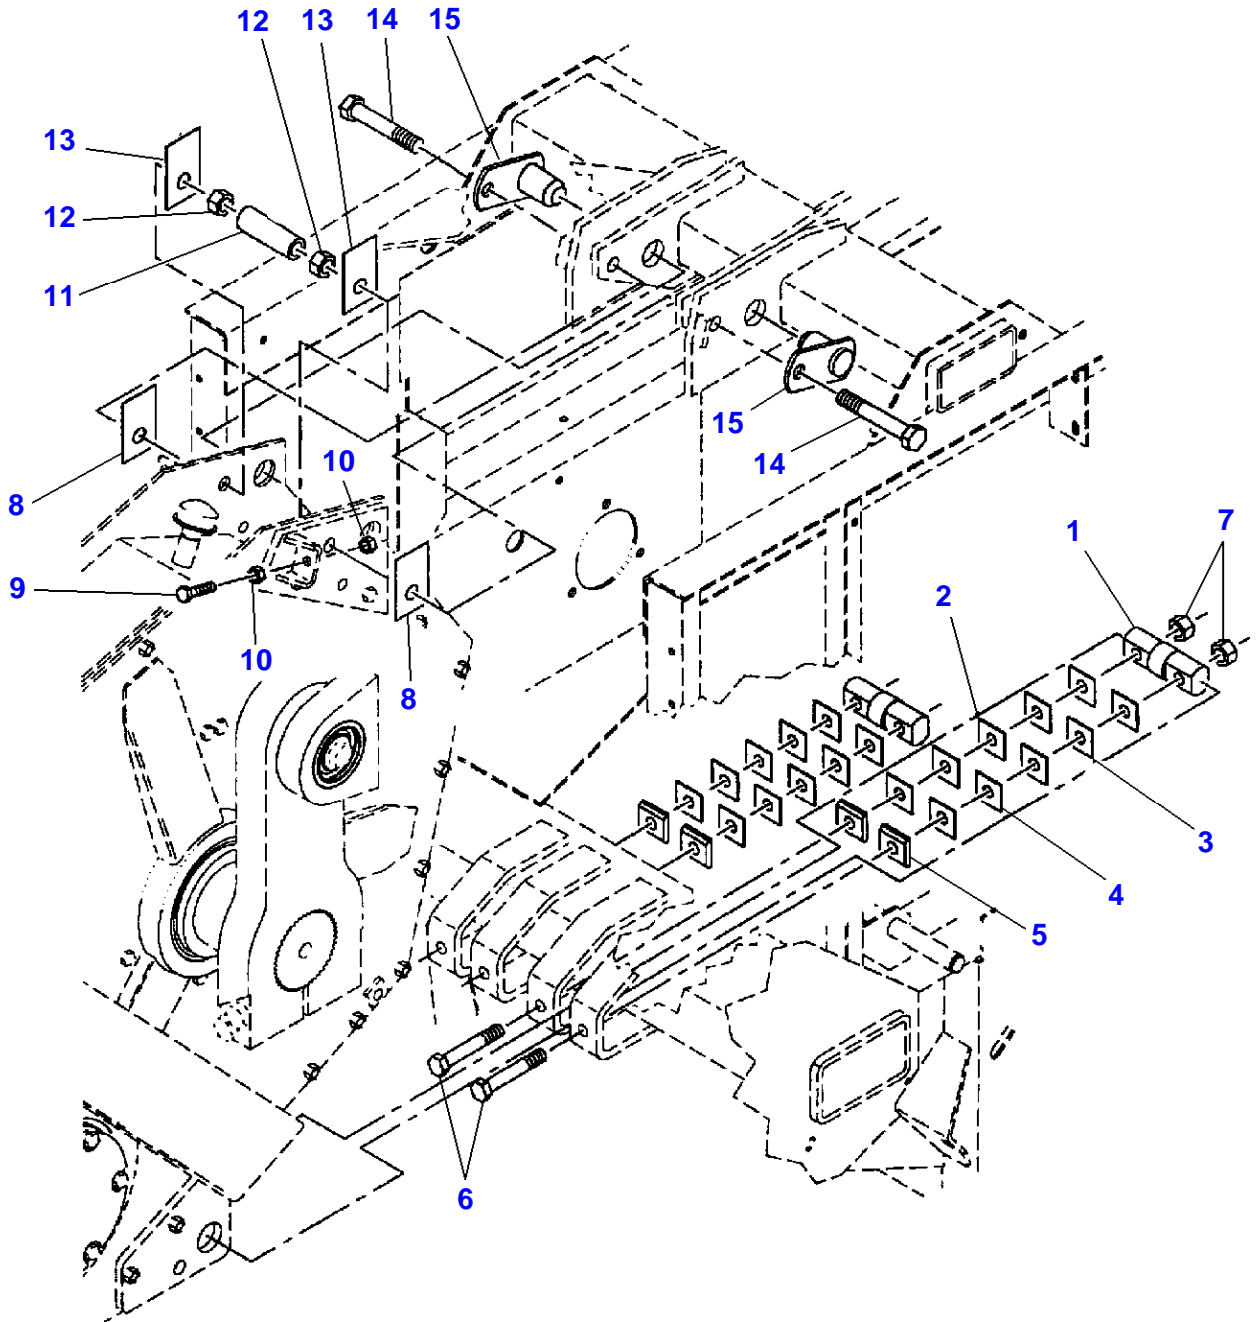

Transmission - Flywheel

Item	Part Number	Qty	Description	Comments
1	6489231	2	Spacer	
2	700113054P	1	Handle	
3	70920787	1	Capscrew	5/16"-18 X 1/2
4	70931277	3	Nut	5/16"-18
5	63883	1	Clevis Pin	1/2" X 3
6	6524003P	1	Spacer	
7	705541	4	Washer	1/2"
8	70918455	1	Pin	5/32" X 1
9	766667	1	Eye Bolt	1/2"-13 X 10
10	700123832B	1	Brake	
11	700701069	2	Screw	(10) 5/16" X 3/4
12	70931277	2	Nut	(10) 5/16"-18
13			Not Used	
14	700714586	3	Nut	1/2"-13
15	68619	2	Bolt	1/2"-13 X 1-1/4
16	700123838P	1	Channel	Right Hand
17	700113057P	1	Pin	
18	7704752	2	Nut	1/2"-13
19	27342	1	Grip	
20	7883382	2	Screw	3/8"-16 X 1
21			Not Used	
22	Y704734	2	Locknut	3/8"-16
23	932036	2	Pin	3/16" X 1-1/2
24	70923161	1	Capscrew	1/2"-13 X 4-1/2

5-BA19-001-A