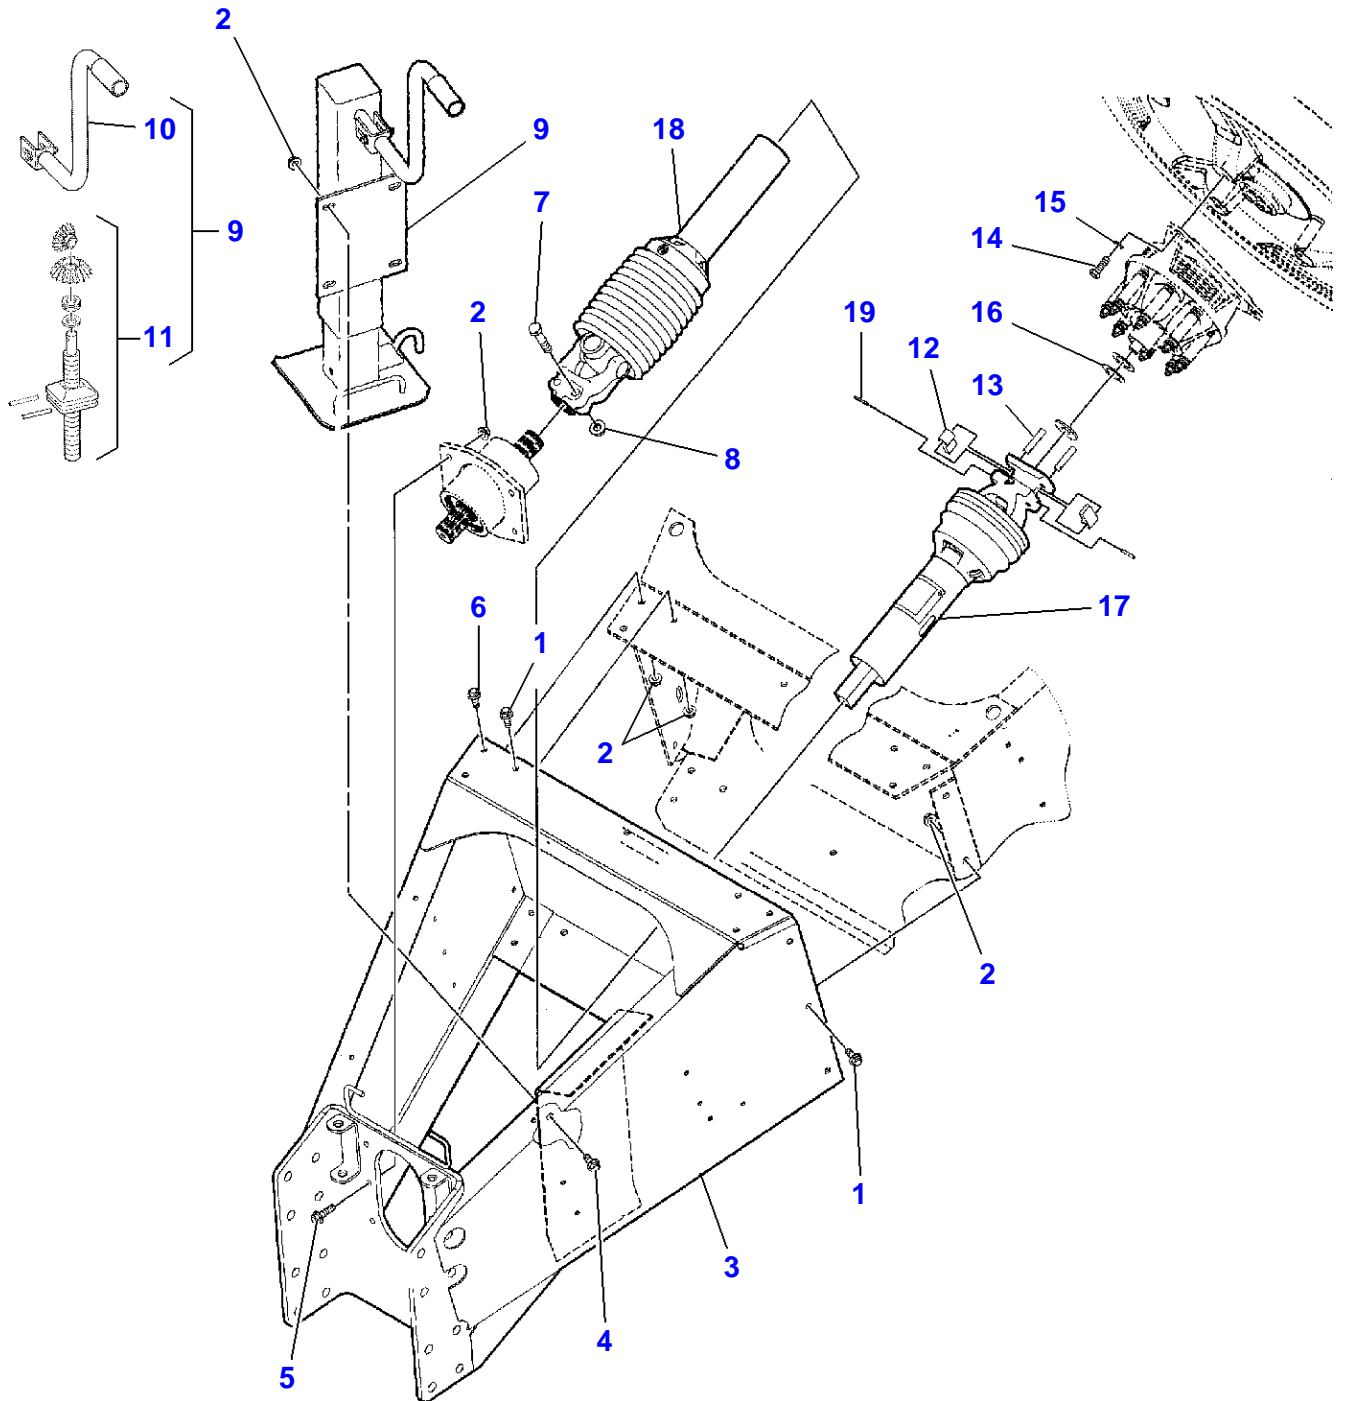

5-BA01-049-A

Transmission

Item	Part Number	Qty	Description	Comments
1	700710984	12	Screw	1/2"-13 X 1-1/4
2	Y704742	28	Locknut	1/2"-13
3	700139411P	1	Tongue	
4	70934980	4	Screw	1/2"-13 X 1-1/4
5	7883432	4	Screw	1/2"-13 X 1-3/4
6	8701237	8	Screw	1/2"-13 X 1-1/2
7	70921576	2	Capscrew	5/8"-11 X 3
8	700711198	2	Locknut	5/8"-11
9	700720231	1	Jack	
10	700720181	1	Handle	(9)
11	700720180	1	Kit, Hardware	(9)
12	700113036	2	Pawl	
13	700113037	2	Pin	
14	70923154	3	Capscrew	1/2"-13 X 1-1/2
15	353439X1	3	Lock Washer	1/2"
16	6522932	2	Shim	
17	700723386	1	Pto Shaft	
18	700723396	1	Pto Guard	
19	70915751	2	Pin	3/16" X 1-1/2