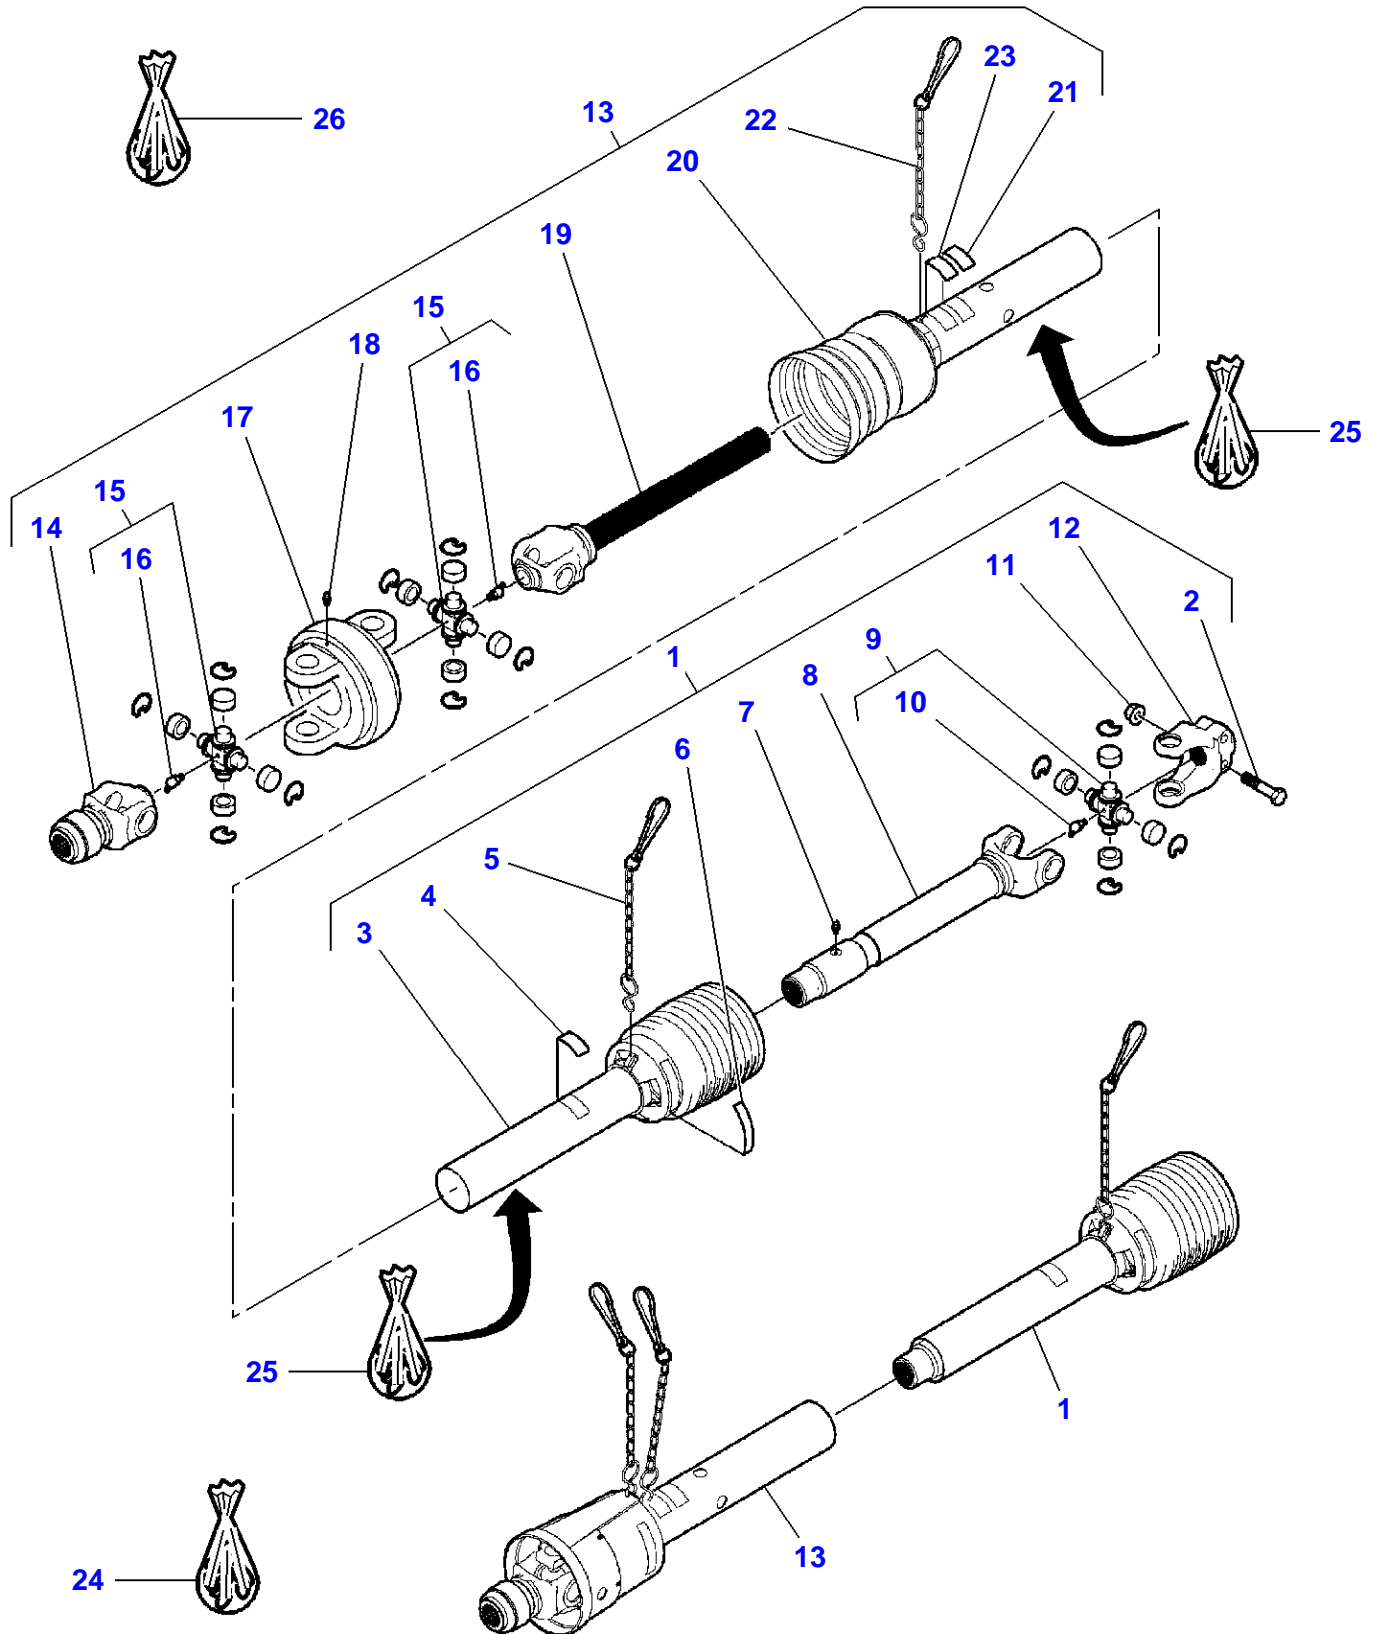

5-BA01-059-B

Item	Part Number	Qty	Description	Comments
	DK41103	1	Kit, Attachment	
1	700723264	1	Shaft	
2	70921576	1	Capscrew	(1) 5/8"-11 X 3
3	700723226	1	Guard	(1)
4	210371	1	Decal	(1)
5	700720152	1	Kit, Chain	(1)
6	700715035	1	Decal	(1)
7	70923219	1	Greaser	(1) 1/4"-28
8	700721778	1	Yoke	(1)
9	7815053	1	Kit, Repair	(1)
10	13223X	1	Nipple	(9) 1/8"-27 X 65
11	700711198	1	Locknut	(1) 5/8"-11
12	700721794	1	Yoke	(1)
13	700723265	1	Shaft	
14	700721797	1	Yoke	(13)
15	700712574	2	Kit	(13)
16	13223X	1	Nipple	(15) 1/8"-27 X 65
17	700723271	1	Housing	(13)
18	70923219	1	Greaser	(13) 1/4"-28
19	700721799	1	Shaft	(13)
20	700723267	1	Guard	(13)
21	700721801	1	Guard	(13)
22	700720152	2	Kit, Chain	(13)
23	700707960	1	Decal	(13)
24	700723269	1	Kit, Guard	
25	700723268	2	Kit, Repair	NYLON
26	700720122	1	Kit, Repair	AUTO-LOCK

FOOTNOTE [A] NOT ILLUSTRATED