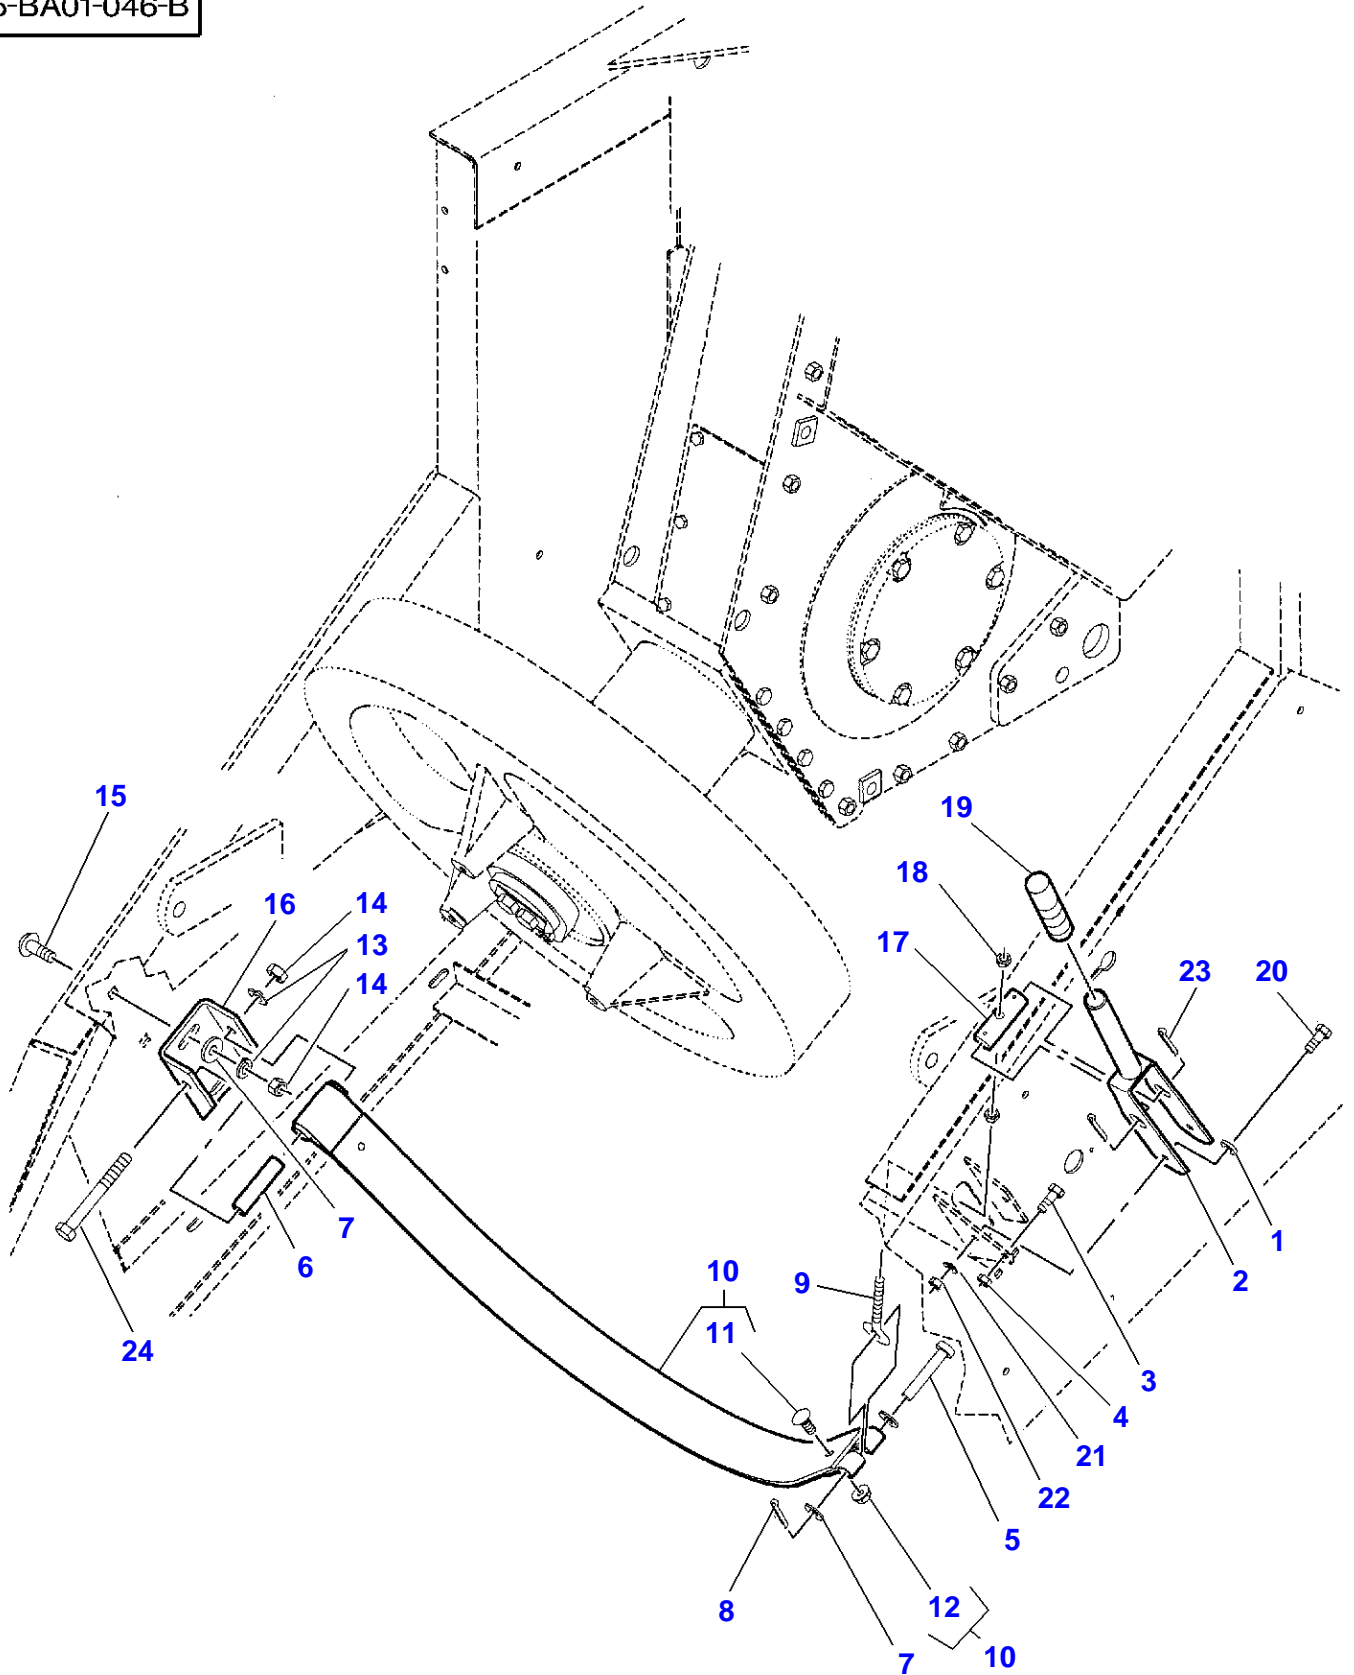

5-BA01-046-B

Transmission - Flywheel

Item	Part Number	Qty	Description	Comments
1	6489231	2	Spacer	
2	700113054P	1	Handle	
3	70920787	1	Capscrew	5/16"-18 X 1/2
4	70931277	3	Nut	5/16"-18
5	63883	1	Clevis Pin	1/2" X 3
6	6524003P	1	Spacer	
7	705541	4	Washer	1/2"
8	70918455	1	Pin	5/32" X 1
9	766667	1	Eye Bolt	1/2"-13 X 10
10	700123832B	1	Brake	
11	700701069	2	Screw	(10) 5/16" X 3/4
12	70931277	2	Nut	(10) 5/16"-18
13			Not Used	
14	700714586	3	Nut	1/2"-13
15	68619	2	Bolt	1/2"-13 X 1-1/4
16	700123838P	1	Channel	Right Hand
17	700113057P	1	Pin	
18	7704752	2	Nut	1/2"-13
19	27342	1	Grip	
20	7883382	2	Screw	3/8"-16 X 1
21			Not Used	
22	Y704734	2	Locknut	3/8"-16
23	932036	2	Pin	3/16" X 1-1/2
24	70923161	1	Capscrew	1/2"-13 X 4-1/2