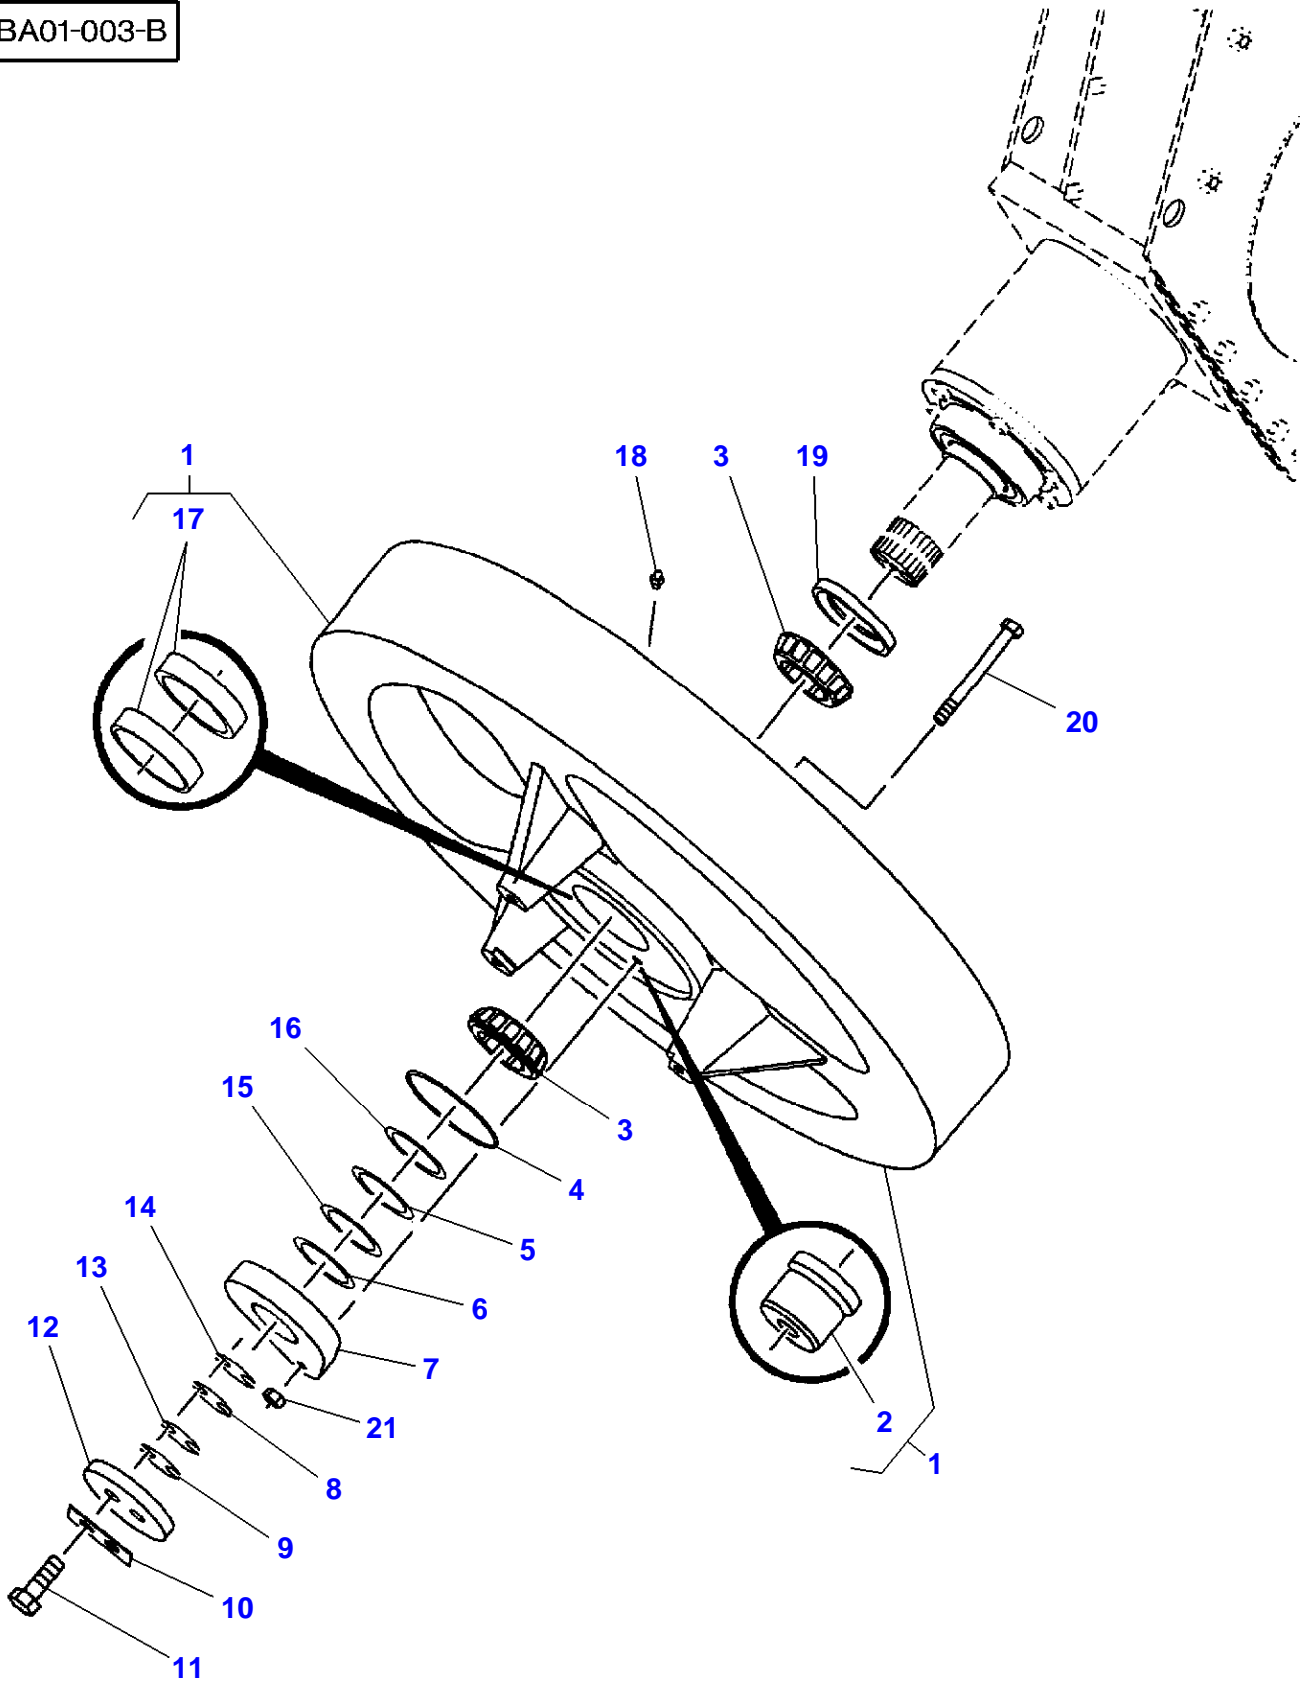

## Linkage - Hitch Safety Chain

Item	Part Number	Qty	Description	Comments
1	W907183-4	5	Bolt	3/4"-10 X 3-1/4
2	700703923	16	Locknut	3/4"-10
3	700139426P	1	Tongue	Left Hand
4	700139456	1	Strap	
5	70336568	1	Spacer	
6	700721715	11	Screw	3/4"-10 X 2
7	700139457	1	Plate	
8	353691X1	1	Bolt Unc	3/8"-16 X 1
9	700710049	1	Washer	3/8"
10	<b>700711238</b>	1	Locknut	3/8"-16
11	700139422P	1	Hitch	
12	700720132	1	Chain	
13	700113646B	1	Clevis	
14	354294X1	1	Bolt Unc	5/8"-11 X 3-3/4
15	700711198	1	Locknut	5/8"-11
16	700139417B	1	Bush	
17	6579106P	1	Cap	
18	700139427P	1	Tongue	Right Hand
19	700139447	2	Rod	
20	700139434	1	Plate	
21	700139455	1	Block	
22	700139433	1	Plate	
23	354061X1	4	Pin	1/8" X 1-1/4
24	354613X1	2	Bolt Unc	5/16"-18 X 2-1/4
25	Y704726	2	Locknut	5/16"-18
26	70937133	2	Tie	
27	700721591	1	Coupling	
	DK41143	1	Kit	40 mm
28	7703879	22	Capscrew	M16 X 60
29	700708348	22	Locknut	M16
30	700723357	1	Kit	
	DK41144	1	Kit	50 mm
31	700721590	1	Coupling	
	DK41145	1	Kit	

## Transmission - Flywheel

Item	Part Number	Qty	Description	Comments
1	700123112	1	Flywheel	
2	<b>6855555P</b>	1	Sleeve	(1)
3	<b>834828M1</b>	2	Cone	
4	<b>700706050</b>	1	O Ring	
5	700710365	1	Shim	Thickness 0.08/.003
6	700710366	1	Shim	Thickness 0.13/.005
7	700123118P	1	Hub	
8	700710394	1	Shim	Thickness 0.08/.003
9	700710395	1	Shim	Thickness 0.13/.005
10	700113045P	1	Locking Plate	
11	700708355	2	Capscrew	M16 X 40
12	700113044P	1	Cap	
13	700710396	1	Shim	Thickness 0.25/.010
14	700710397	2	Shim	Thickness 0.51/.020
15	700710367	1	Shim	Thickness 0.25/.010
16	700710369	2	Shim	Thickness 0.51/.020
17	<b>834829M1</b>	2	Cup	(1)
18	<b>70923219</b>	1	Greaser	1/4"-28
19	<b>700710382</b>	1	Seal	
20	<b>70921972</b>	1	Capscrew	3/8"-16 X 2-1/2
21	<b>Y704734</b>	1	Locknut	3/8"-16