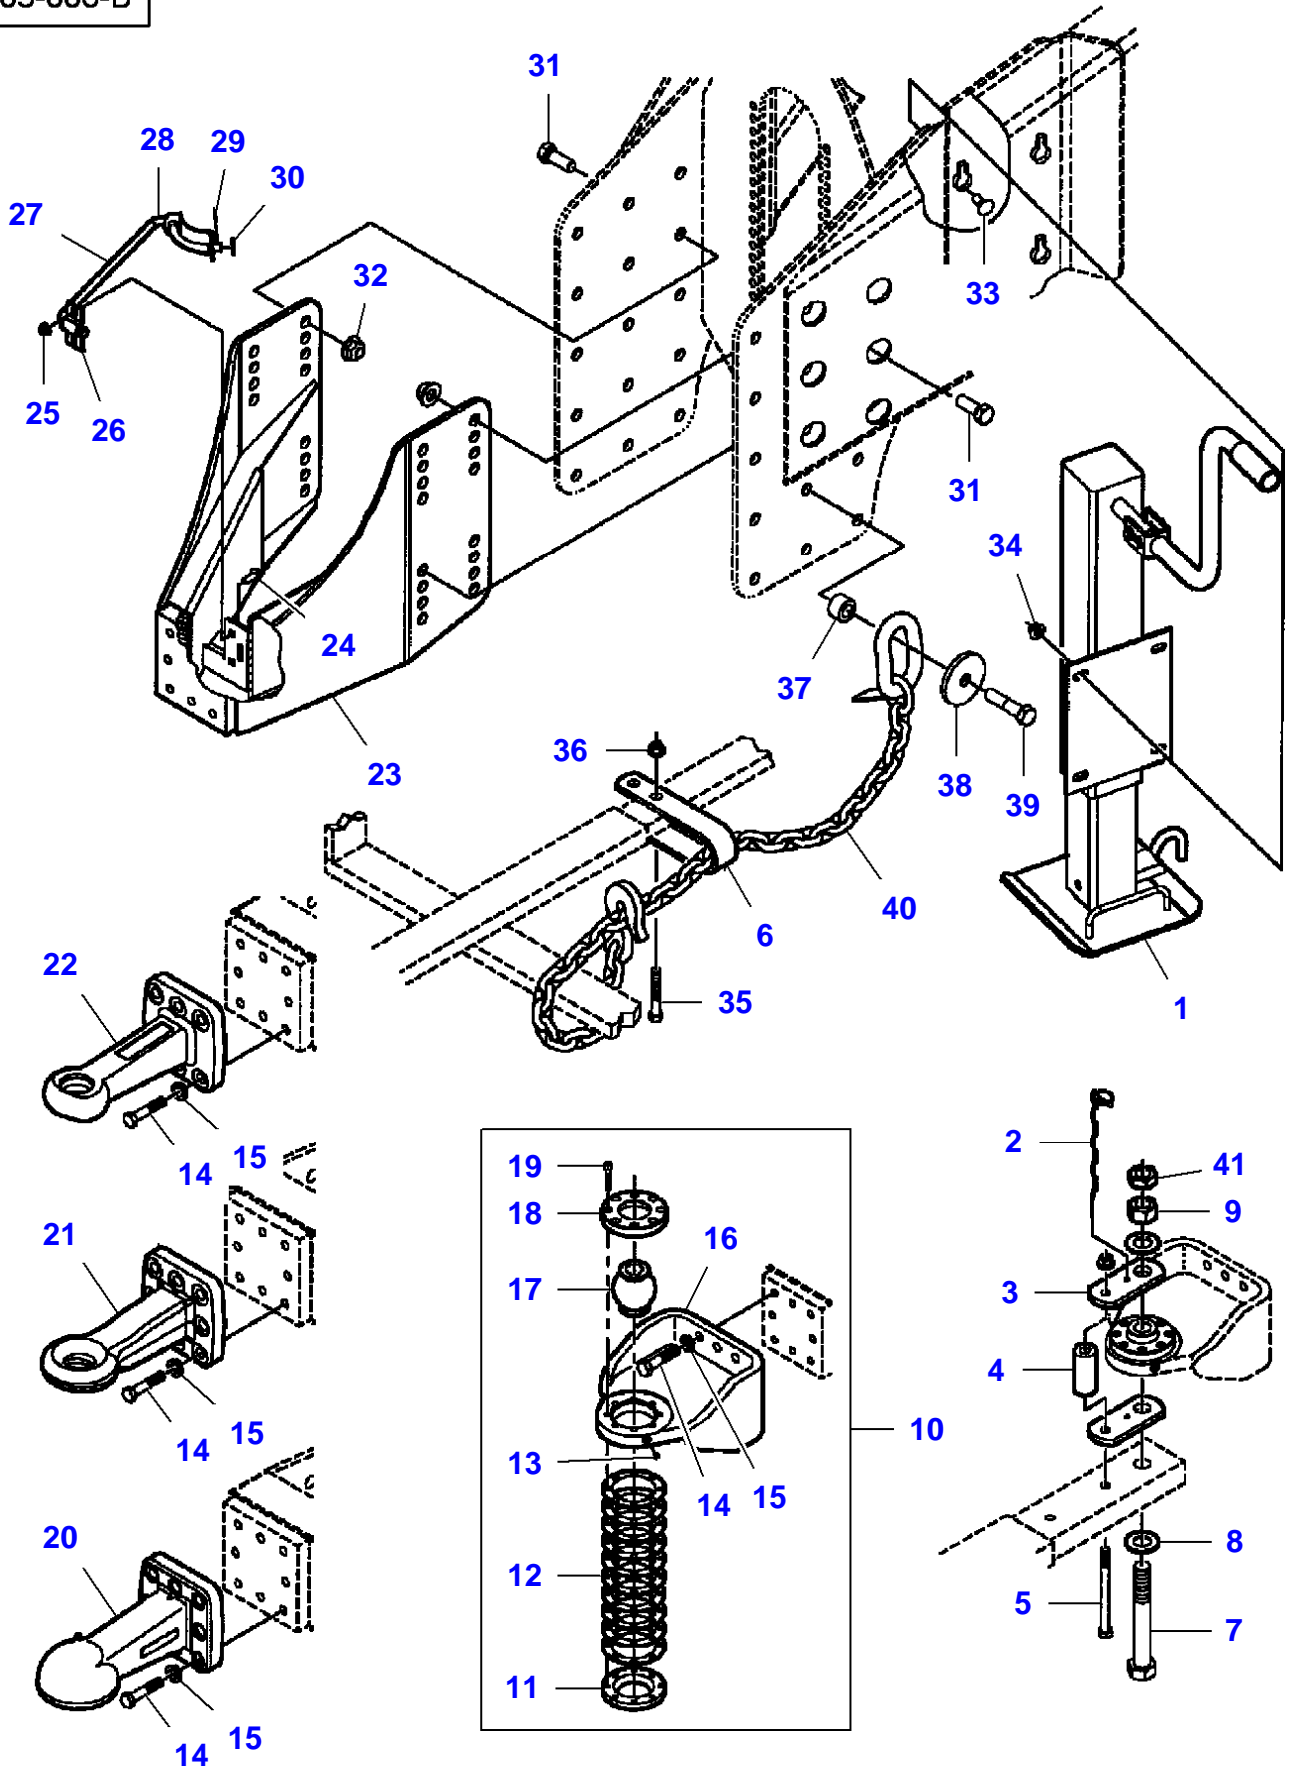

## Linkage - Safety Chain

Item	Part Number	Qty	Description	Comments
1	700727157	1	Jack	
	700720180	1	Kit, Hardware	(1)
	700720181	1	Grip	(1)
2	Y762260	1	Pin	
3	1663161	2	Plate	
4	1663162	1	Spacer	
5	700716624	1	Hex Cap Screw	5/8"-11 X 7-1/2
	700703922	1	Locknut	5/8"-11
6	700113646	1	Clevis	
7	700124041	1	Hex Cap Screw	1"-1/4-7 X 9
8	7705197	2	Washer	
9	7704653	1	Nut	
10	700164425	1	Kit, Hitch	
11	1663158	1	Ring	(10)
12	1663163	10	Shim	(10)
13	70923219	1	Grease Fitting	(10) 1/4"-28
14	339881X1	28	Hex Cap Screw	(10) M16 X 60
15	700708348	28	Lock Washer	(10) M16
16	700164420	1	Hitch	(10)
17	1663159	1	Ball	(10)
18	1663157	1	Ring	(10)
19	70912269	8	Hex Socket Screw	(10) 3/8"-16 X 2
20	700721590	1	Coupling	
21	700723357	1	Coupling	
22	700721591	1	Coupling	
23	700142415	1	Hitch	
24	7883382	2	Hex Cap Screw	3/8"-16 X 1
25	Y704734	2	Locknut	3/8"-16
26	700143155	1	Clamp	
27	700143154	1	Rod	
28	700143158	1	Strap	
29	354057X1	1	Split Pin	1/8" X 3/4
30	Y705624	1	Flat Washer	1/2"
31	700721715	6	Hex Cap Screw	3/4"-10 X 2
32	700703923	6	Locknut	3/4"-10
33	68619	4	Carriage Bolt	1/2"-13 X 1-1/4
34	700714586	4	Nut	1/2"-13
35	354294X1	1	Hex Cap Screw	5/8"-11 X 3-3/4
36	70926937	1	Locknut	5/8"-11
37	700139417	1	Bush	
38	6579106	1	Cap	
39	W907183-4	1	Hex Cap Screw	3/4"-10 X 3-3/4
	700703923	1	Locknut	3/4"-10
40	700720132	1	Chain	
41	704585	1	Nut	

## Transmission

Item	Part Number	Qty	Description	Comments
1	7883432	8	Hex Cap Screw	1/2"-13 X 1-3/4
2	700711557	8	Flat Washer	1/2"
3	700714586	8	Nut	1/2"-13
4	700708646	4	Screw	No 12-24 X 5/8
5	700705521	4	Locknut	No 12-24
6	700143340	1	Flange	
7	700729081	1	Cone	
8	700141617	1	Plate	
9	700708270	2	Hex Cap Screw	5/8"-11 X 3
10	700711198	2	Locknut	5/8"-11
11	<b>700113037</b>	2	Pin	
12	<b>700113036</b>	2	Pawl	
13	N856869	2	Roll Pin	3/16" X 1-1/2
14	77115	1	Grease Fitting	1/8"-27 X 90?
15	6522932	2	Shim	
16	8701237	3	Hex Cap Screw	1/2"-13 X 1-1/2
17	705541	3	Flat Washer	1/2"