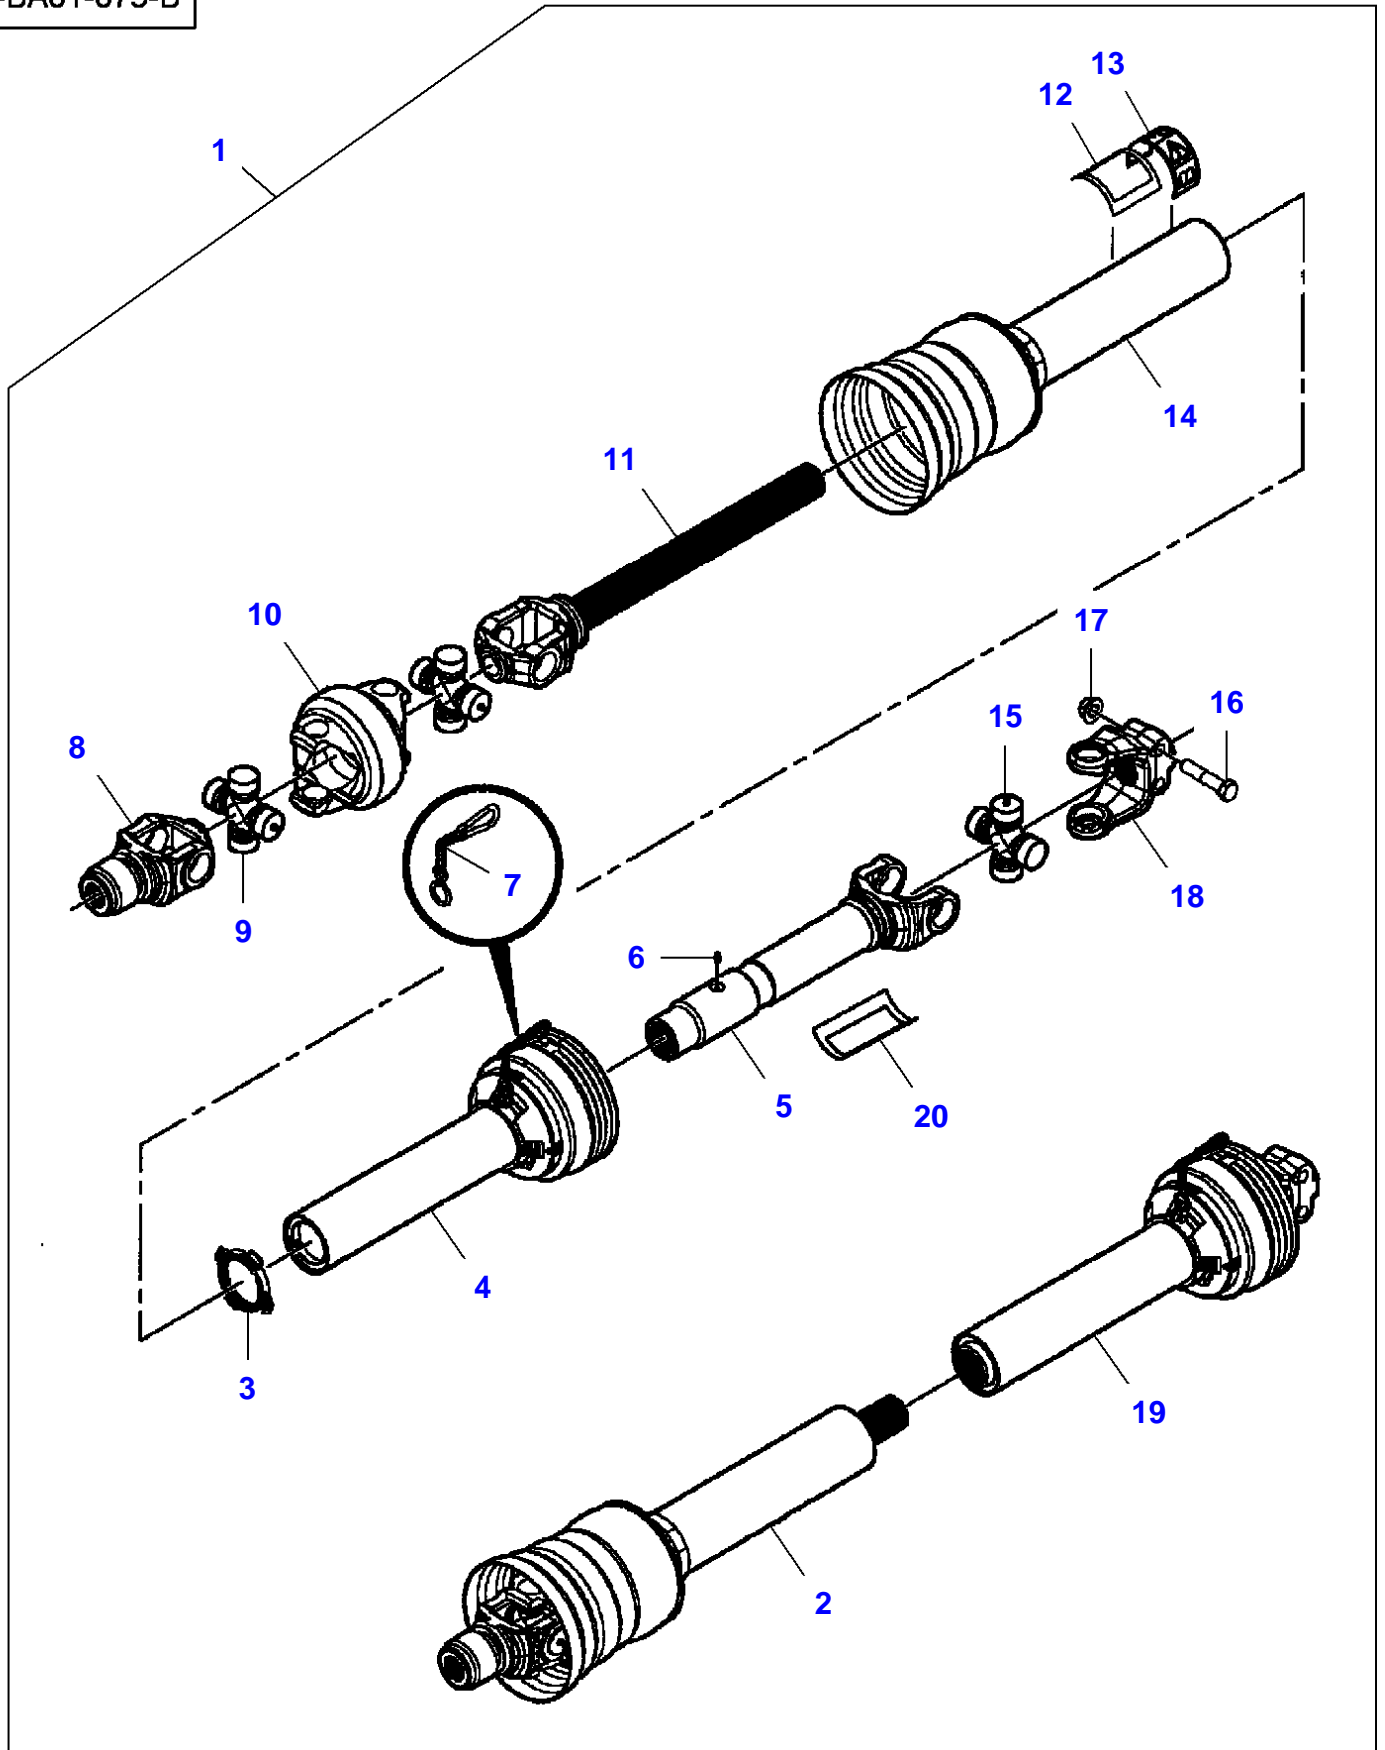

5-BA01-075-B

Item	Part Number	Qty	Description	Comments
1	MK41215	1	Kit, Attachment	
2	700728941	1	Universal Joint	(1)
3	700723268	2	Kit, Repair	(1)
4	700728950	1	Guard	(1)
5	700728951	1	Yoke	(1)
6	70923219	1	Grease Fitting	(1) 1/4"-28
7	700729055	2	Kit, Chain	(1)
8	700728944	1	Yoke	(1)
	700711425	1	Kit, Repair	(8)
9	700728945	2	Spider	(1)
	70923219	1	Grease Fitting	(9) 1/4"-28
10	700728946	1	Housing	(1)
11	700728947	1	Yoke	(1)
12	700707960	1	Decal	(1)
13	700728658	1	Decal	(1)
14	700728948	1	Guard	[A] (1)
15	700724136	1	Spider	(1)
	70923219	1	Grease Fitting	(15) 1/4"-28
16	700708270	2	Hex Cap Screw	(1) 5/8"-11 X 3
17	700711198	2	Locknut	(1) 5/8"-11
18	700721794	1	Yoke	(1)
19	700728942	1	Universal Joint	(1)
20	210371	1	Decal	(1)

FOOTNOTE [A] THE APPROPRIATE SAFETY DECALS MUST BE ORDERED AND FITTED TO THIS PART