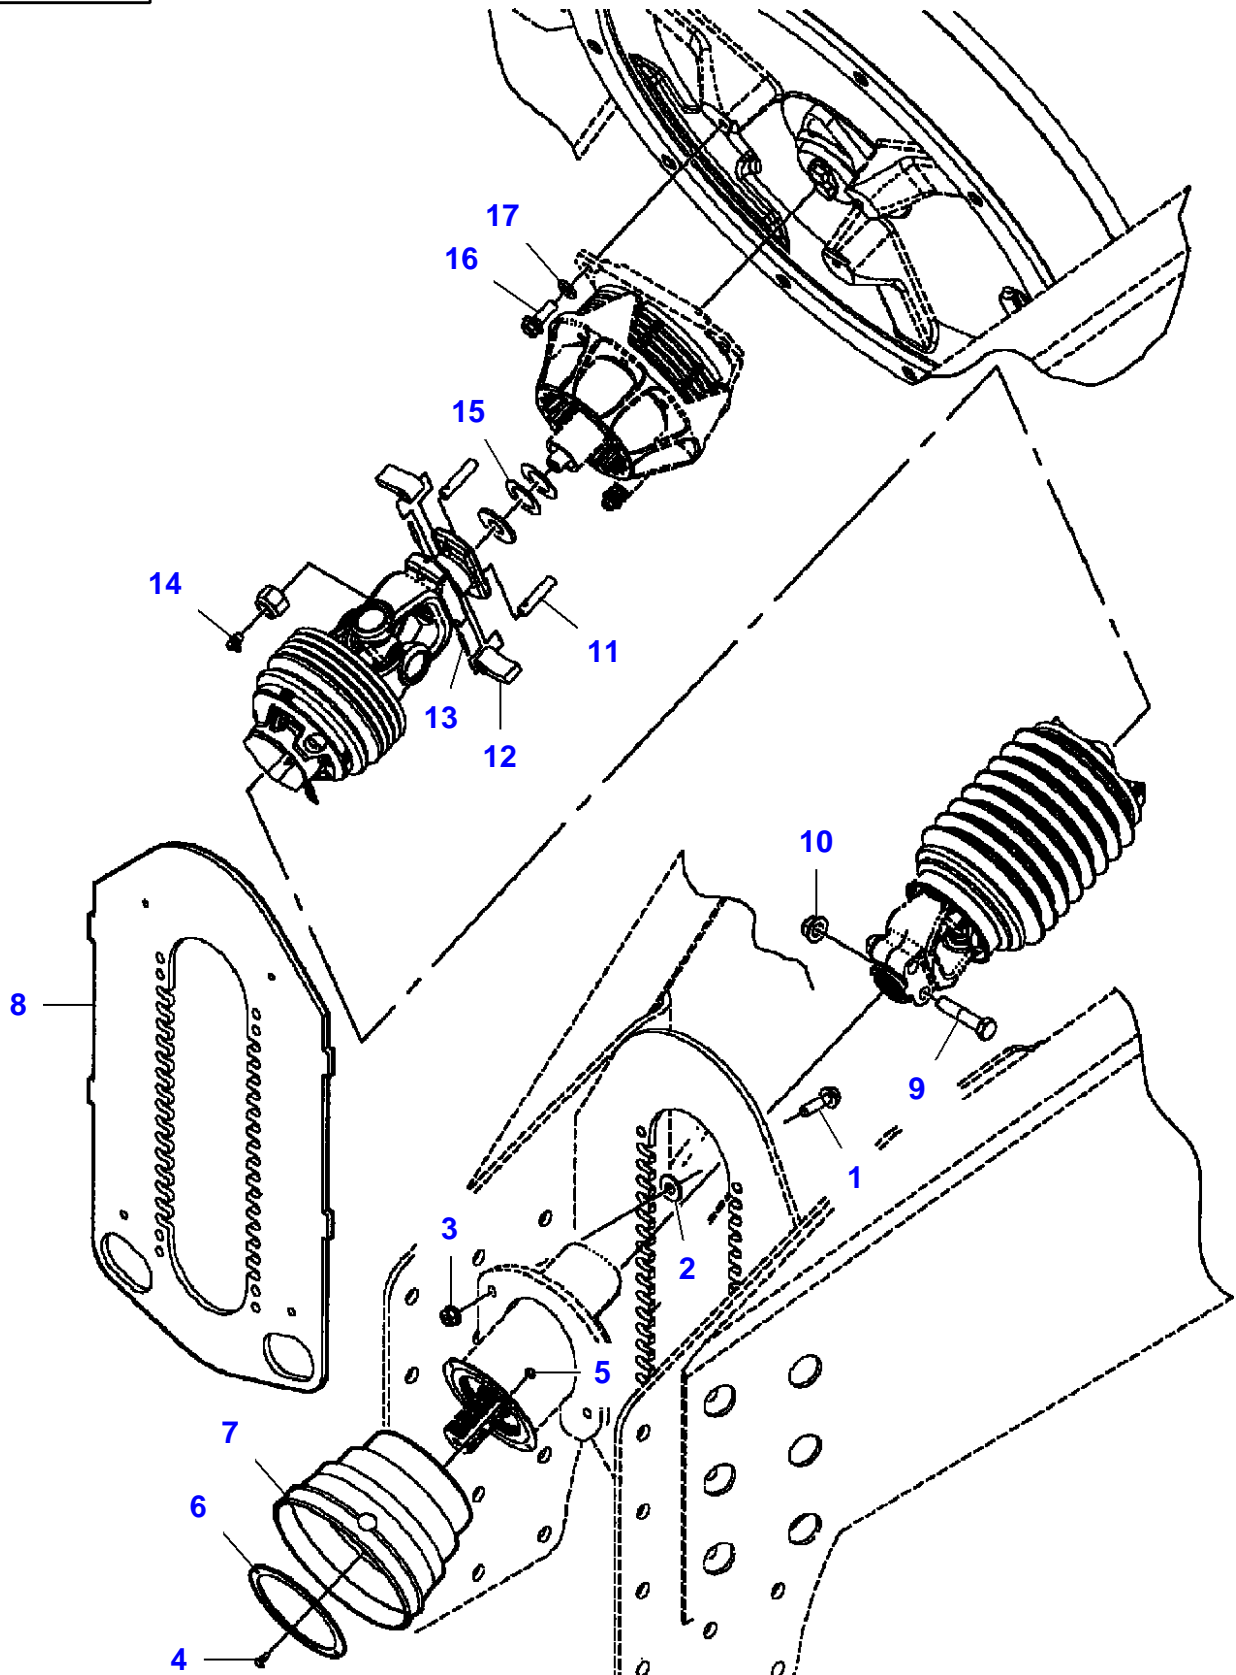

Page Title	Page Number
Linkage - Safety Chain	010-0005
Transmission	010-0010
Transmission - Drive Shaft	010-0015
Transmission - Secondary	010-0020
Transmission - C.E - Type 2 1"-3/8 X 21 Splines - Auto Lock - Up To A.H.B 05100	010-0025
Transmission - C.E - Type 2 1"-3/8 X 21 Splines - Auto Lock - From A.H.B 05101	010-0030
Transmission - C.E - Type 3 1"-3/4 X 20 Splines - Auto Lock - Up To A.H.B 05100	010-0035
Transmission - C.E - Type 3 1"-3/4 X 20 Splines - Auto Lock - From A.H.B 05101	010-0040
Transmission - Flywheel	010-0045
Transmission - Flywheel Brake	010-0050
Transmission - Flywheel Clutch	010-0055
Gearbox - Attachment	010-0060
Gearbox	010-0065
Gearbox	010-0070
Chain Drive - Left Side - Up To H.U 91100	010-0075
Chain Drive - Left Side - From H.U 91101	010-0080
Chain Drive - Right Side	010-0085
Chain Drive	010-0090
Chain Drive - Clutch	010-0095
"Cutter" Drive Assembly - Left	010-0100
"Cutter" Drive Assembly - Left - Clutch	010-0105
Gearbox - "Cutter"	010-0110

## Transmission

Item	Part Number	Qty	Description	Comments
1	7883432	8	Hex Cap Screw	1/2"-13 X 1-3/4
2	700711557	8	Flat Washer	1/2"
3	700714586	8	Nut	1/2"-13
4	700708646	4	Screw	No 12-24 X 5/8
5	700705521	4	Locknut	No 12-24
6	700143340	1	Flange	
7	700729081	1	Cone	
8	700141617	1	Plate	
9	700708270	2	Hex Cap Screw	5/8"-11 X 3
10	700711198	2	Locknut	5/8"-11
11	<b>700113037</b>	2	Pin	
12	<b>700113036</b>	2	Pawl	
13	N856869	2	Roll Pin	3/16" X 1-1/2
14	77115	1	Grease Fitting	1/8"-27 X 90?
15	6522932	2	Shim	
16	8701237	3	Hex Cap Screw	1/2"-13 X 1-1/2
17	705541	3	Flat Washer	1/2"