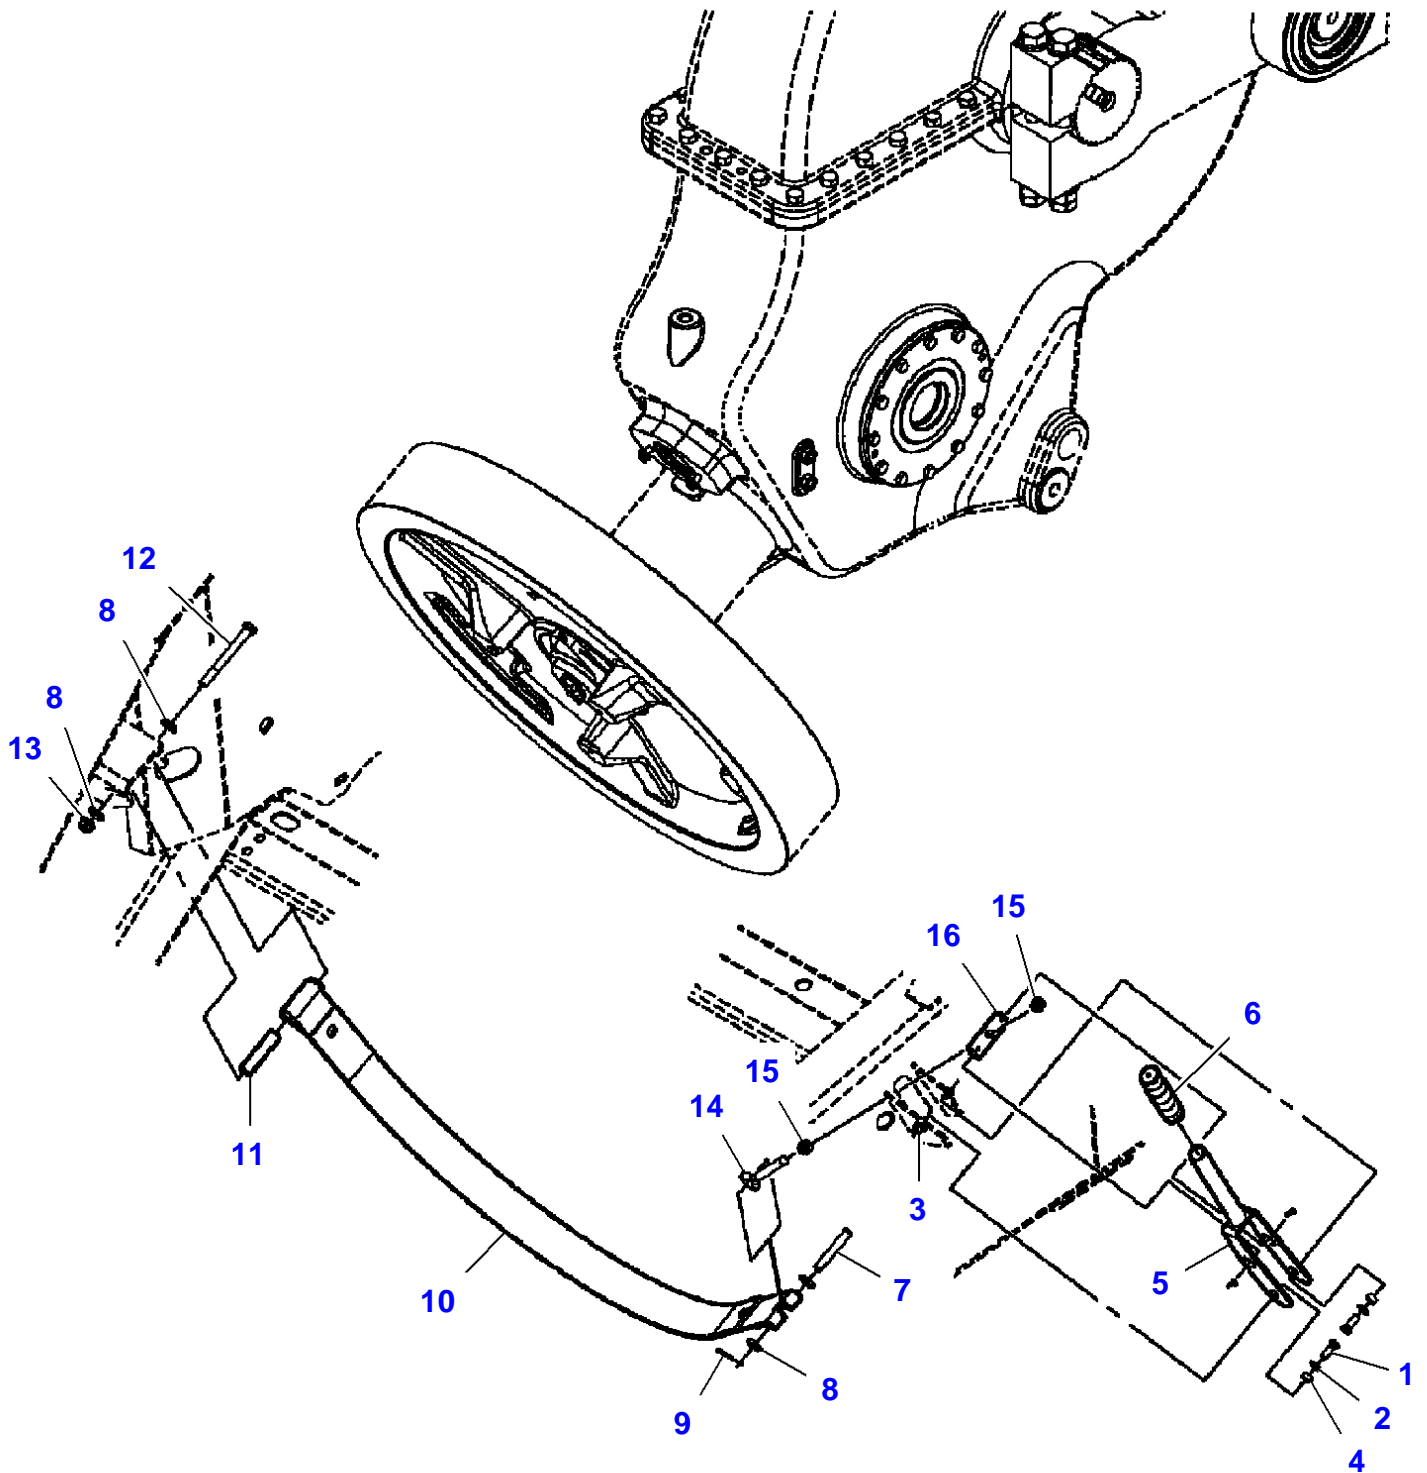

5-BA01-076-C

Transmission - Flywheel Brake

Item	Part Number	Qty	Description	Comments
1	353691X1	2	Hex Cap Screw	3/8"-16 X 1
2	Y705533	2	Flat Washer	3/8"
3	Y704734	2	Locknut	3/8"-16
4	6489231	2	Spacer	
5	700113054	1	Grip	
6	27342	1	Handle	
7	63883	1	Clevis Pin	1/2" X 3
8	705541	4	Flat Washer	1/2"
9	354066X1	1	Split Pin	5/32" X 1
10	700113058	1	Brake	
11	6524003	1	Spacer	
12	354667X1	1	Hex Cap Screw	1/2"-13 X 4-1/2
13	Y704742	1	Locknut	1/2"-13
14	766667	1	Eye Bolt	
15	7704752	2	Nut	1/2"-13
16	700113057	1	Pin