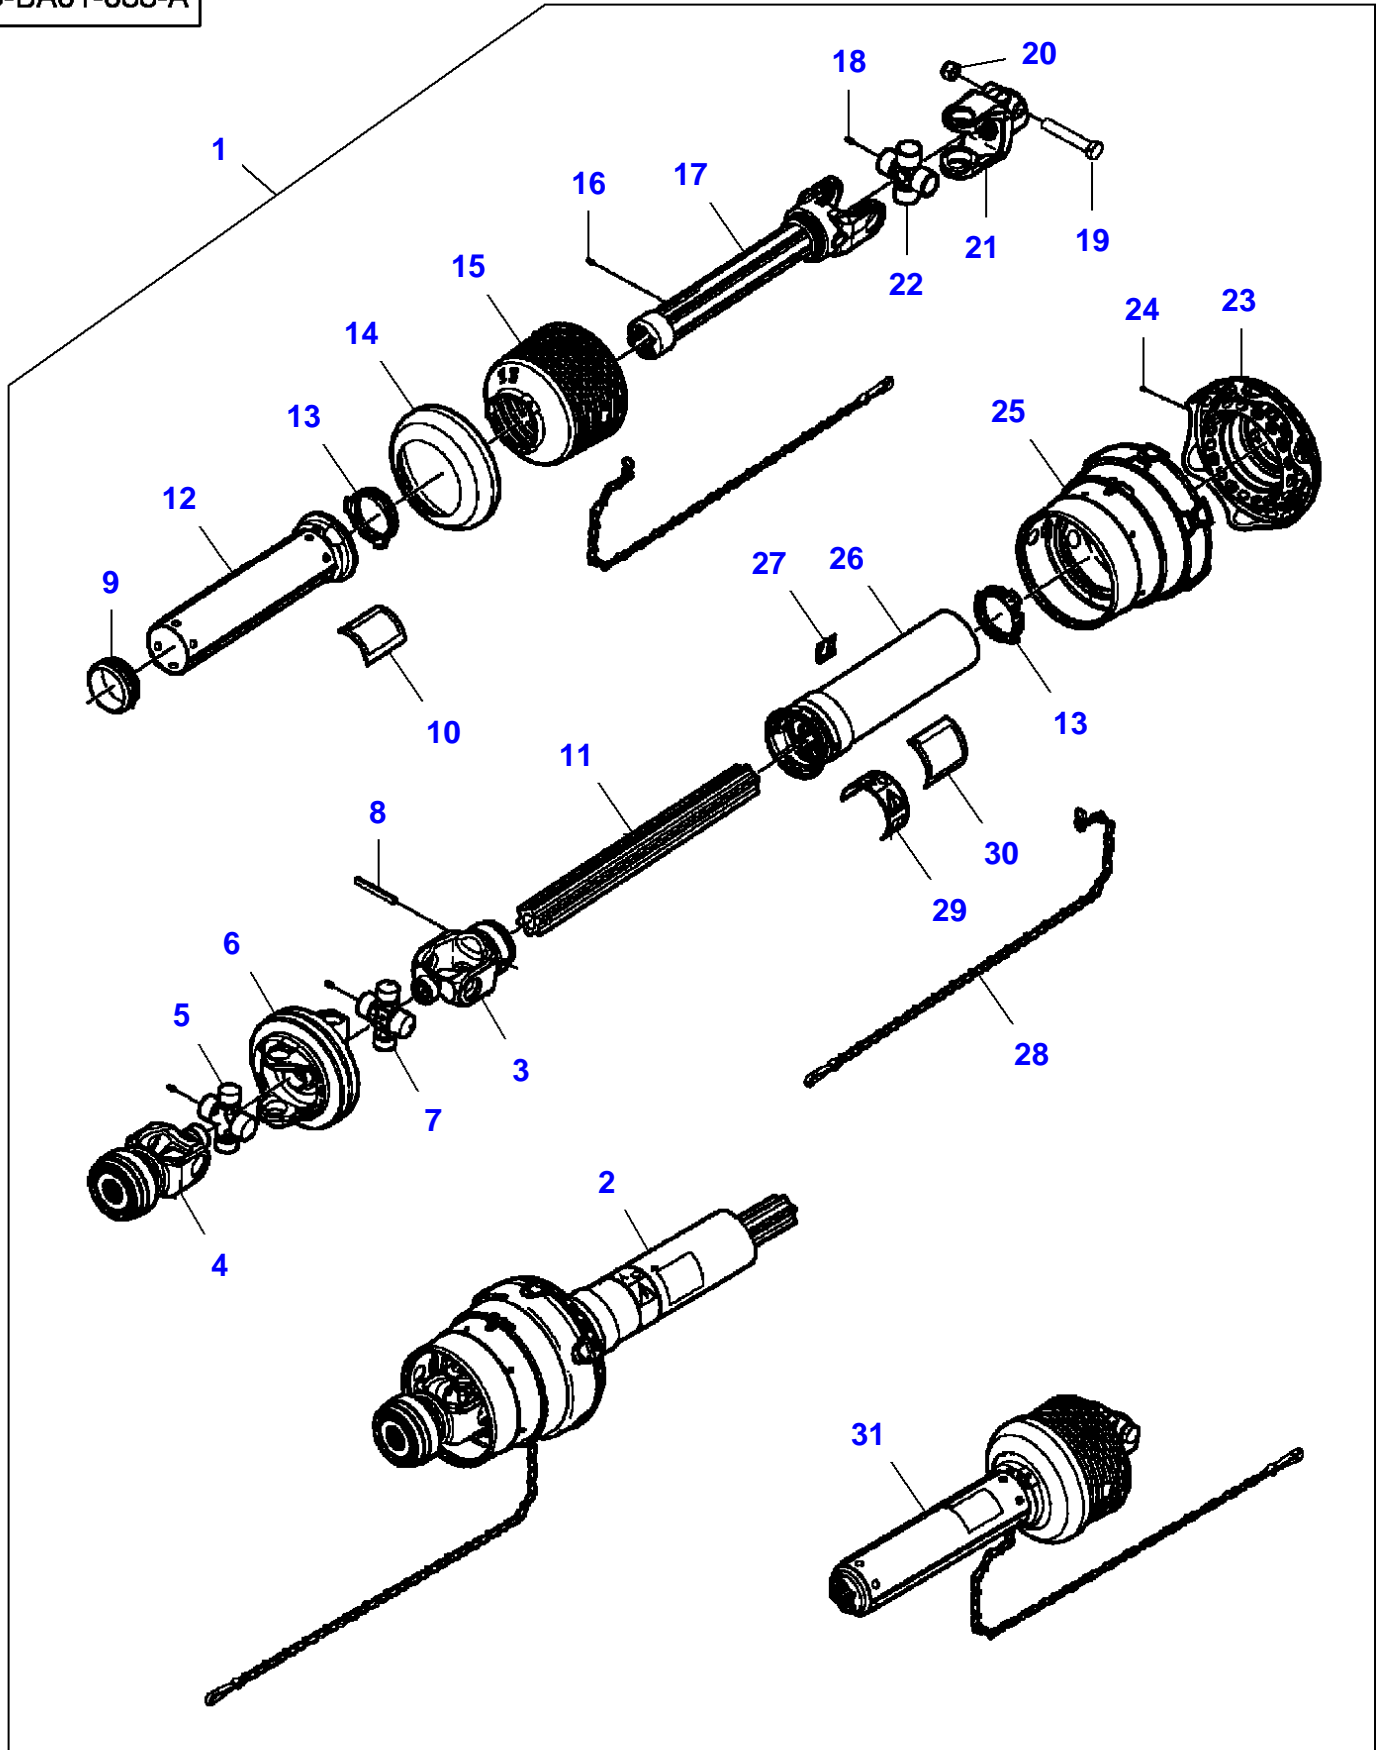

## Transmission

Item	Part Number	Qty	Description	Comments
1	7883432	8	Hex Cap Screw	1/2"-13 X 1-3/4
2	700711557	8	Flat Washer	1/2"
3	700714586	8	Nut	1/2"-13
4	700708646	4	Screw	No 12-24 X 5/8
5	700705521	4	Locknut	No 12-24
6	700143340	1	Flange	
7	700729081	1	Cone	
8	700141617	1	Plate	
9	700708270	2	Hex Cap Screw	5/8"-11 X 3
10	700711198	2	Locknut	5/8"-11
11	<b>700113037</b>	2	Pin	
12	<b>700113036</b>	2	Pawl	
13	N856869	2	Roll Pin	3/16" X 1-1/2
14	77115	1	Grease Fitting	1/8"-27 X 90?
15	6522932	2	Shim	
16	8701237	3	Hex Cap Screw	1/2"-13 X 1-1/2
17	705541	3	Flat Washer	1/2"

**FOOTNOTE [A]** THE APPROPRIATE SAFETY DECALS MUST BE ORDERED AND FITTED TO THIS PART

5-BA01-088-A

Item	Part Number	Qty	Description	Comments
1	700957666F	1	Kit, Attachment	
2	700735106	1	Universal Joint	(1)
3	700735112	1	Yoke	(1)
4	700735109	1	Yoke	(1)
	700735126	1	Kit, Repair	(4)
5	700735113	1	Spider	(1)
6	700735110	1	Yoke	(1)
7	700735111	1	Spider	(1)
8	763847	1	Pin	(1)
9	700735123	1	Bearing	(1)
10	210371	1	Decal	(1)
				"Danger"
11	700735114	1	Shaft	(1)
12	700735119	1	Tube	[A] (1)
13	6581954	2	Ring	(1)
14	700735124	1	Collar	(1)
15	700735122	1	Cone	(1)
16	700707556	1	Grease Fitting	(1)
17	700735115	1	Yoke	(1)
18	1440838X1	3	Grease Nipple	(1)
				M6
19	339182X1	1	Hex Cap Screw	(1)
				M16 X 90
20	1442739X1	1	Locknut	(1)
				M16
21	700737116	1	Yoke	(1)
				Repairs and replaces 700711395
22	700735116	1	Spider	(1)
23	700735121	1	Cone	(1)
24	1077994M1	10	Screw	(1)
25	700735120	1	Cone	(1)
26	700735117	1	Tube	[A] (1)
27	700735129	1	Decal	(1)
28	71382485	2	Chain	(1)
				Length 760 mm
29	700728658	1	Decal	(1)
30	700707960	1	Decal	(1)
31	700735107	1	Universal Joint	(1)