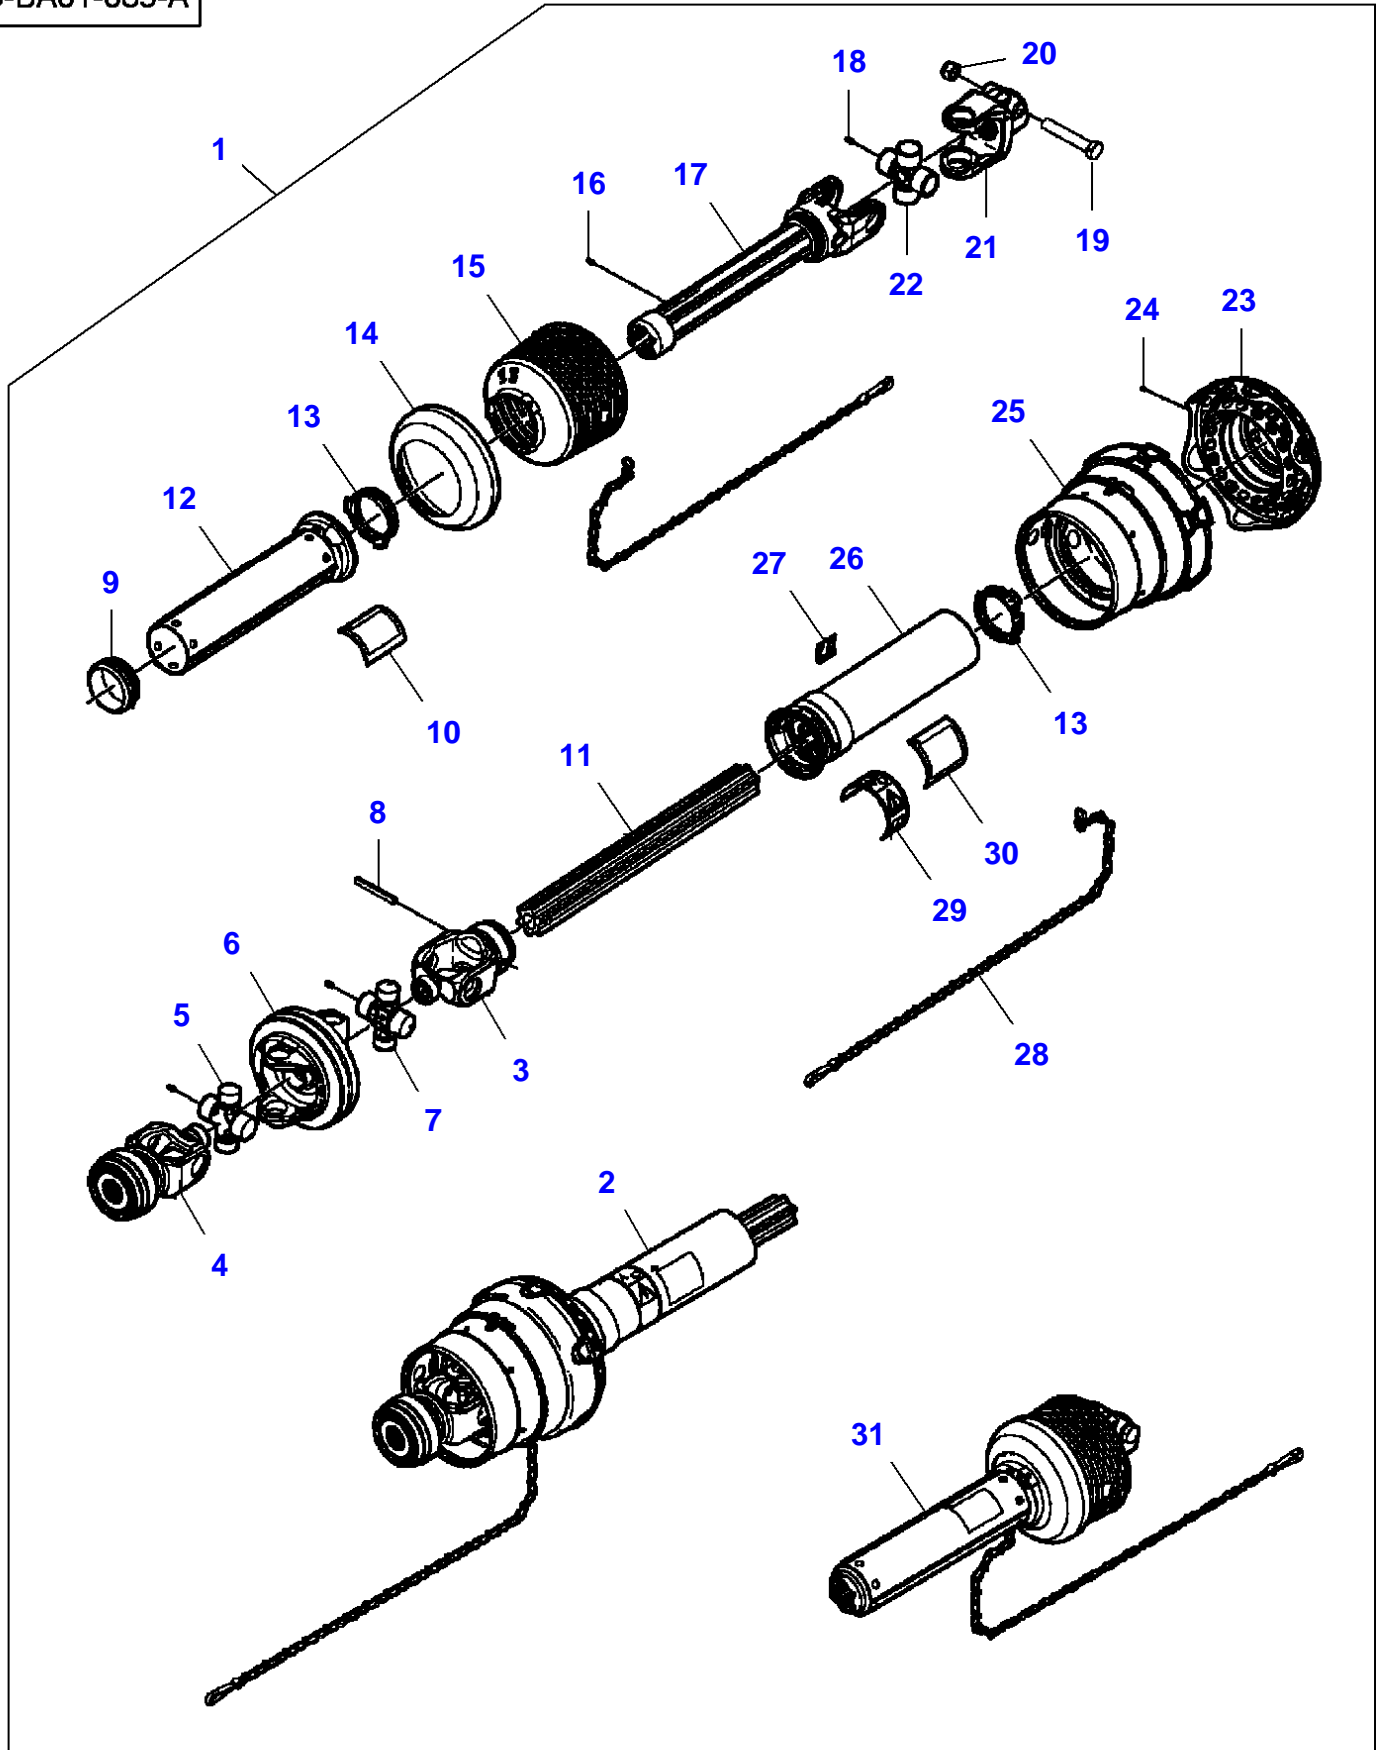

5-BA01-089-A

Item	Part Number	Qty	Description	Comments
1	700957667F	1	Kit, Attachment	
2	700735108	1	Universal Joint	(1)
3	700735112	1	Yoke	(1)
4	700735127	1	Yoke	(1)
	700735128	1	Kit, Repair	(4)
5	700735113	1	Spider	(1)
6	700735110	1	Yoke	(1)
7	700735111	1	Spider	(1)
8	763847	1	Pin	(1)
9	700735123	1	Bearing	(1)
10	210371	1	Decal	(1)
11	700735114	1	Shaft	(1)
12	700735119	1	Tube	[A] (1)
13	6581954	2	Ring	(1)
14	700735124	1	Collar	(1)
15	700735122	1	Cone	(1)
16	700707556	1	Grease Fitting	(1)
17	700735115	1	Yoke	(1)
18	1440838X1	3	Grease Nipple	(1)
				M6
19	339182X1	1	Hex Cap Screw	(1) M16 X 90
20	1442739X1	1	Locknut	(1) M16
21	700737116	1	Yoke	(1) Repairs and replaces 700711395
22	700735116	1	Spider	(1)
23	700735121	1	Cone	(1)
24	1077994M1	10	Screw	(1)
25	700735120	1	Cone	(1)
26	700735117	1	Tube	[A] (1)
27	700735129	1	Decal	(1)
28	71382485	2	Chain	(1) Length 760 mm
29	700728658	1	Decal	(1)
30	700707960	1	Decal	(1)
31	700735107	1	Universal Joint	(1)

FOOTNOTE [A] THE APPROPRIATE SAFETY DECALS MUST BE ORDERED AND FITTED TO THIS PART