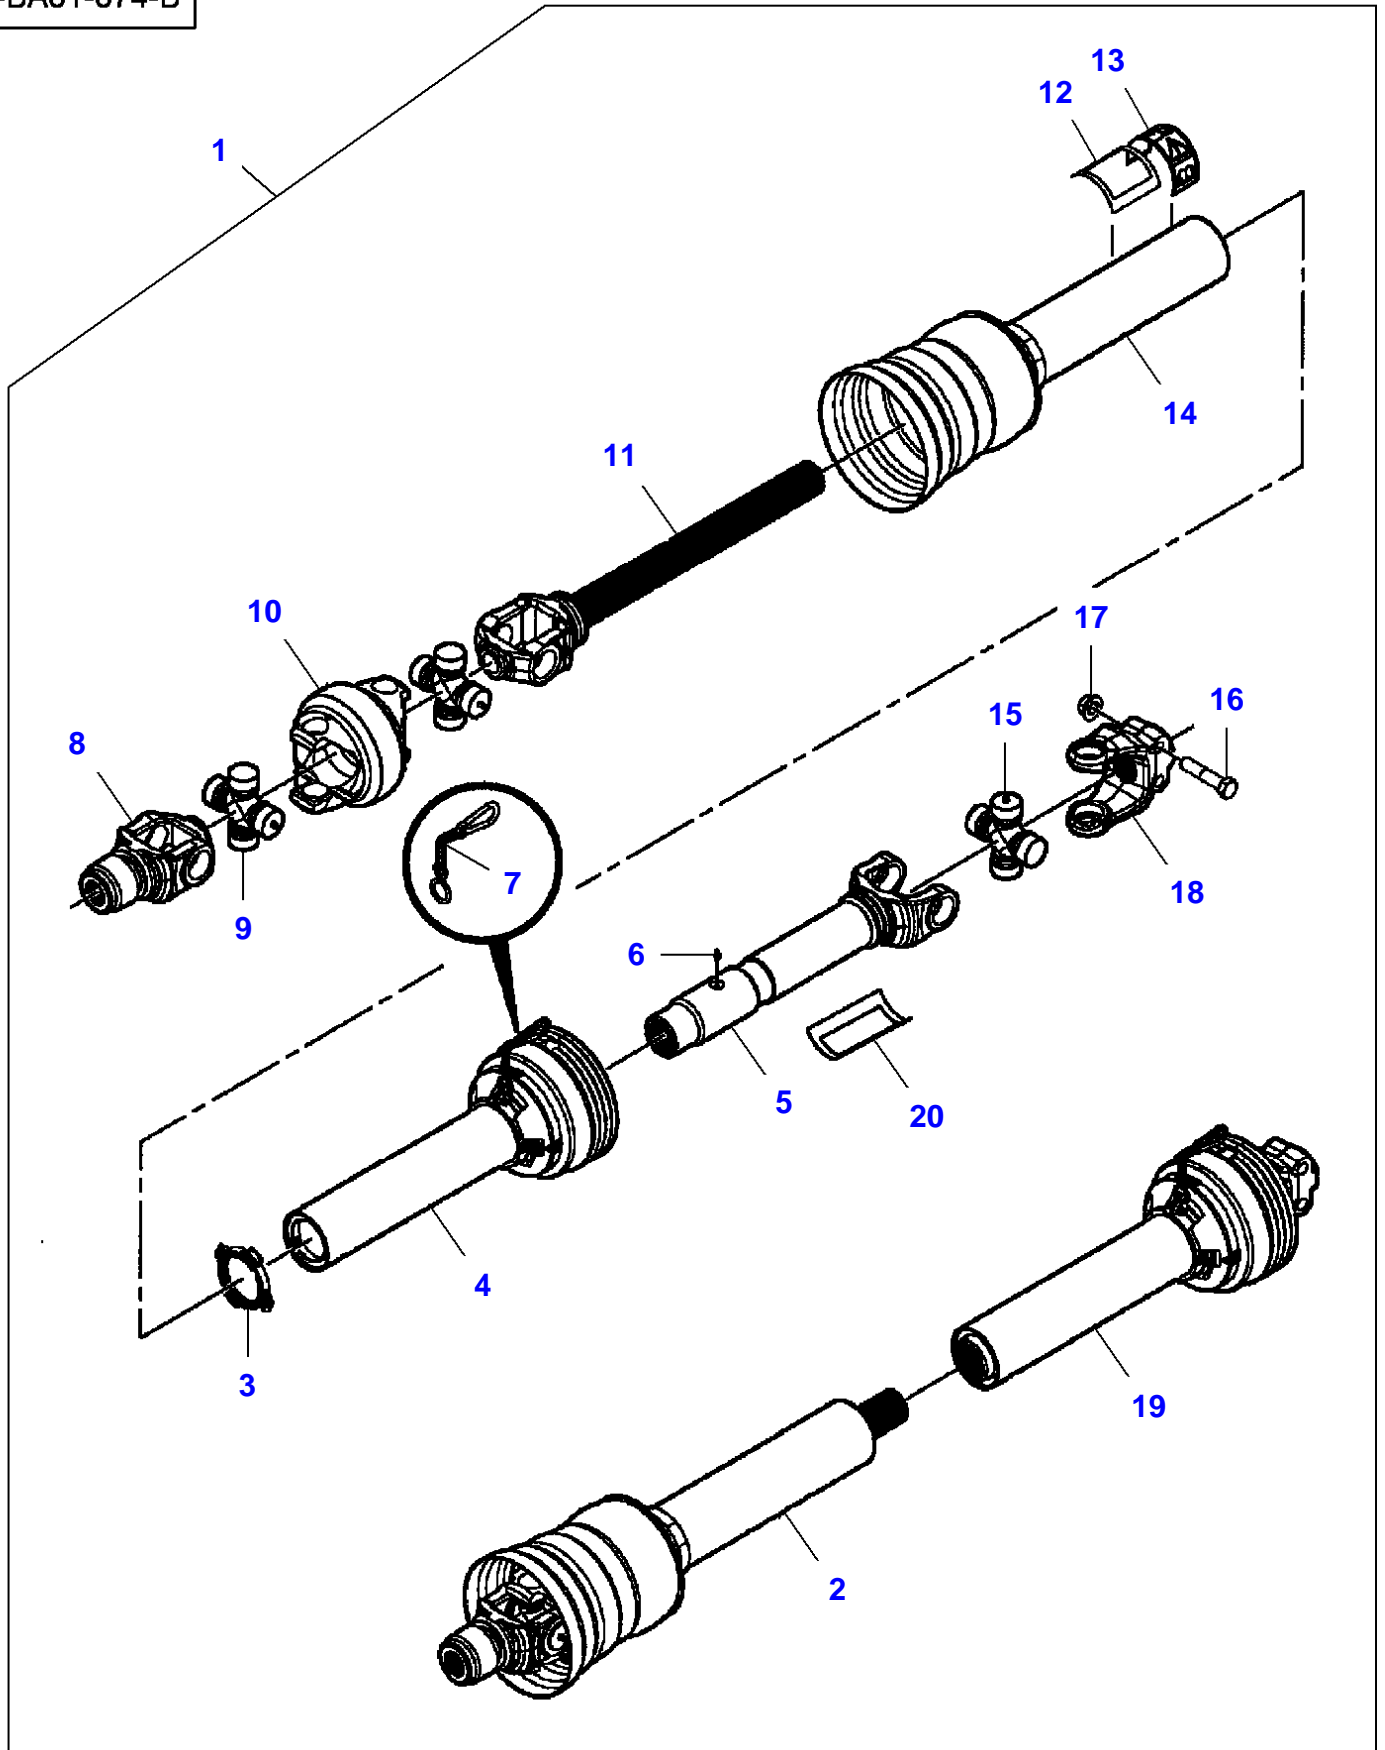

5-BA01-074-B

Item	Part Number	Qty	Description	Comments
1	MK41214	1	Kit, Attachment	
2	700728940	1	Universal Joint	(1)
3	700723268	2	Kit, Repair	(1)
4	700728950	1	Guard	(1)
5	700728951	1	Yoke	(1)
6	70923219	1	Grease Fitting	(1) 1/4"-28
7	700729055	2	Kit, Chain	(1)
8	700733293	1	Yoke	(1) Repairs and replaces 700728943
	700720122	1	Kit, Repair	(8)
9	700728945	2	Spider	(1)
	70923219	1	Grease Fitting	(9) 1/4"-28
10	700728946	1	Housing	(1)
11	700728947	1	Yoke	(1)
12	700707960	1	Decal	(1)
13	700728658	1	Decal	(1)
14	700728948	1	Guard	[A] (1)
15	700724136	1	Spider	(1)
	70923219	1	Grease Fitting	(15) 1/4"-28
16	700708270	2	Hex Cap Screw	(1) 5/8"-11 X 3
17	700711198	2	Locknut	(1) 5/8"-11
18	700721794	1	Yoke	(1)
19	700728942	1	Universal Joint	(1)
20	210371	1	Decal	(1)

FOOTNOTE [A] THE APPROPRIATE SAFETY DECALS MUST BE ORDERED AND FITTED TO THIS PART