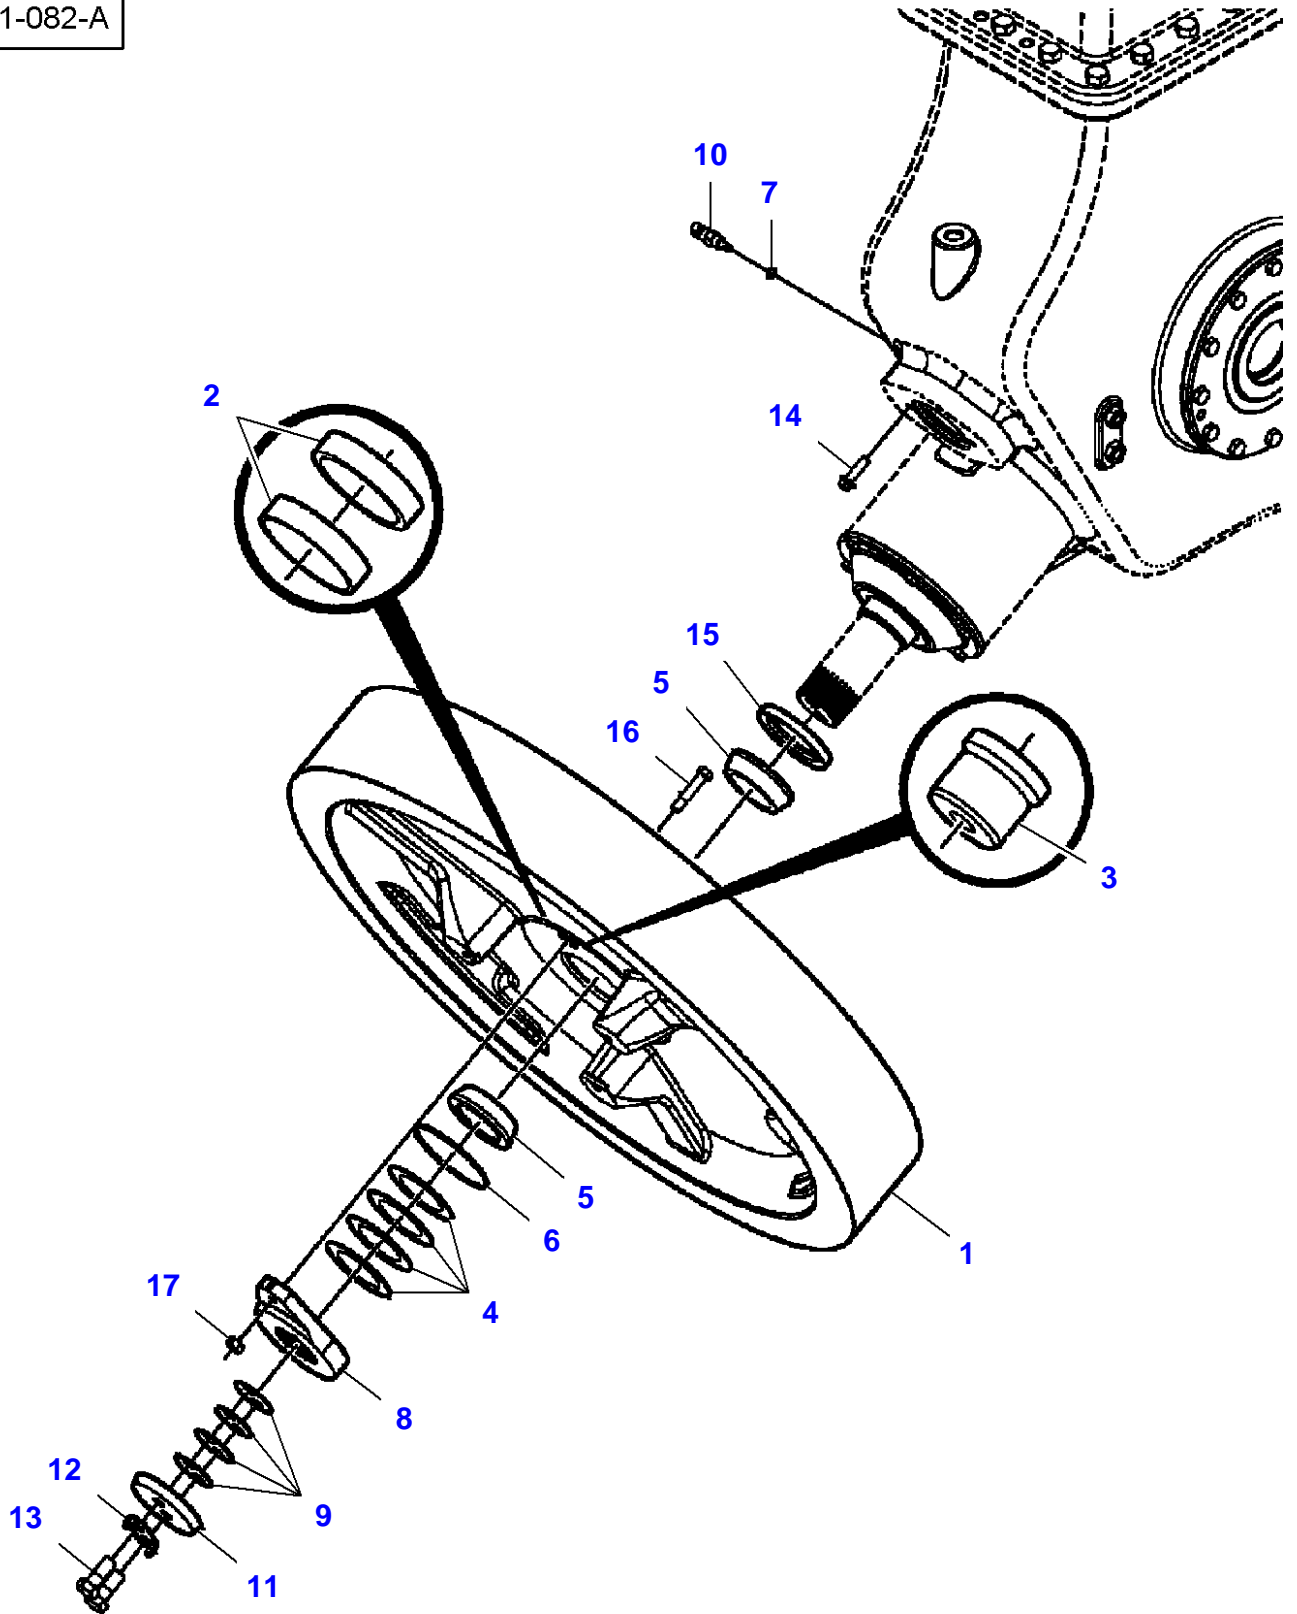

FOOTNOTE [A] THE APPROPRIATE SAFETY DECALS MUST BE ORDERED AND FITTED TO THIS PART

5-BA01-089-A

Item	Part Number	Qty	Description	Comments
1	700957667F	1	Kit, Attachment	
2	700735108	1	Universal Joint	(1)
3	700735112	1	Yoke	(1)
4	700735127	1	Yoke	(1)
	700735128	1	Kit, Repair	(4)
5	700735113	1	Spider	(1)
6	700735110	1	Yoke	(1)
7	700735111	1	Spider	(1)
8	763847	1	Pin	(1)
9	700735123	1	Bearing	(1)
10	210371	1	Decal	(1)
11	700735114	1	Shaft	(1)
12	700735119	1	Tube	[A] (1)
13	6581954	2	Ring	(1)
14	700735124	1	Collar	(1)
15	700735122	1	Cone	(1)
16	700707556	1	Grease Fitting	(1)
17	700735115	1	Yoke	(1)
18	1440838X1	3	Grease Nipple	(1)
				M6
19	339182X1	1	Hex Cap Screw	(1) M16 X 90
20	1442739X1	1	Locknut	(1) M16
21	700737116	1	Yoke	(1) Repairs and replaces 700711395
22	700735116	1	Spider	(1)
23	700735121	1	Cone	(1)
24	1077994M1	10	Screw	(1)
25	700735120	1	Cone	(1)
26	700735117	1	Tube	[A] (1)
27	700735129	1	Decal	(1)
28	71382485	2	Chain	(1) Length 760 mm
29	700728658	1	Decal	(1)
30	700707960	1	Decal	(1)
31	700735107	1	Universal Joint	(1)

## Transmission - Flywheel

Item	Part Number	Qty	Description	Comments
1	700141072	1	Flywheel Assy.	
2	700706038	1	Bearing Cup	(1)
3	7852718	1	Sleeve	(1)
4	700706056	X	Shim	Thickness .003
	700706057	X	Shim	Thickness .005
	700706058	X	Shim	Thickness .010
	700707991	X	Shim	Thickness .020
5	700706039	2	Bearing Cone	
6	700706050	1	O Ring	
7	7040330	1	O Ring	
8	700143193	1	Hub	
	700728938	1	Plunger	(8)
9	700706059	X	Shim	Thickness .003
	700706060	X	Shim	Thickness .005
	700706061	X	Shim	Thickness .010
	700707993	X	Shim	Thickness .020
10	<b>5015257M1</b>	1	Sensor	
11	700113044	1	Cap	
12	700113045P	1	Locking Plate	
13	700708355	2	Hex Cap Screw	M16 X 40
14	3009208X1	2	Carriage Bolt	M10 X 35
15	700706045	1	Seal	
16	<b>6521868</b>	1	Kit, Bolt	
17	7774995	1	Nut	7/16"-14