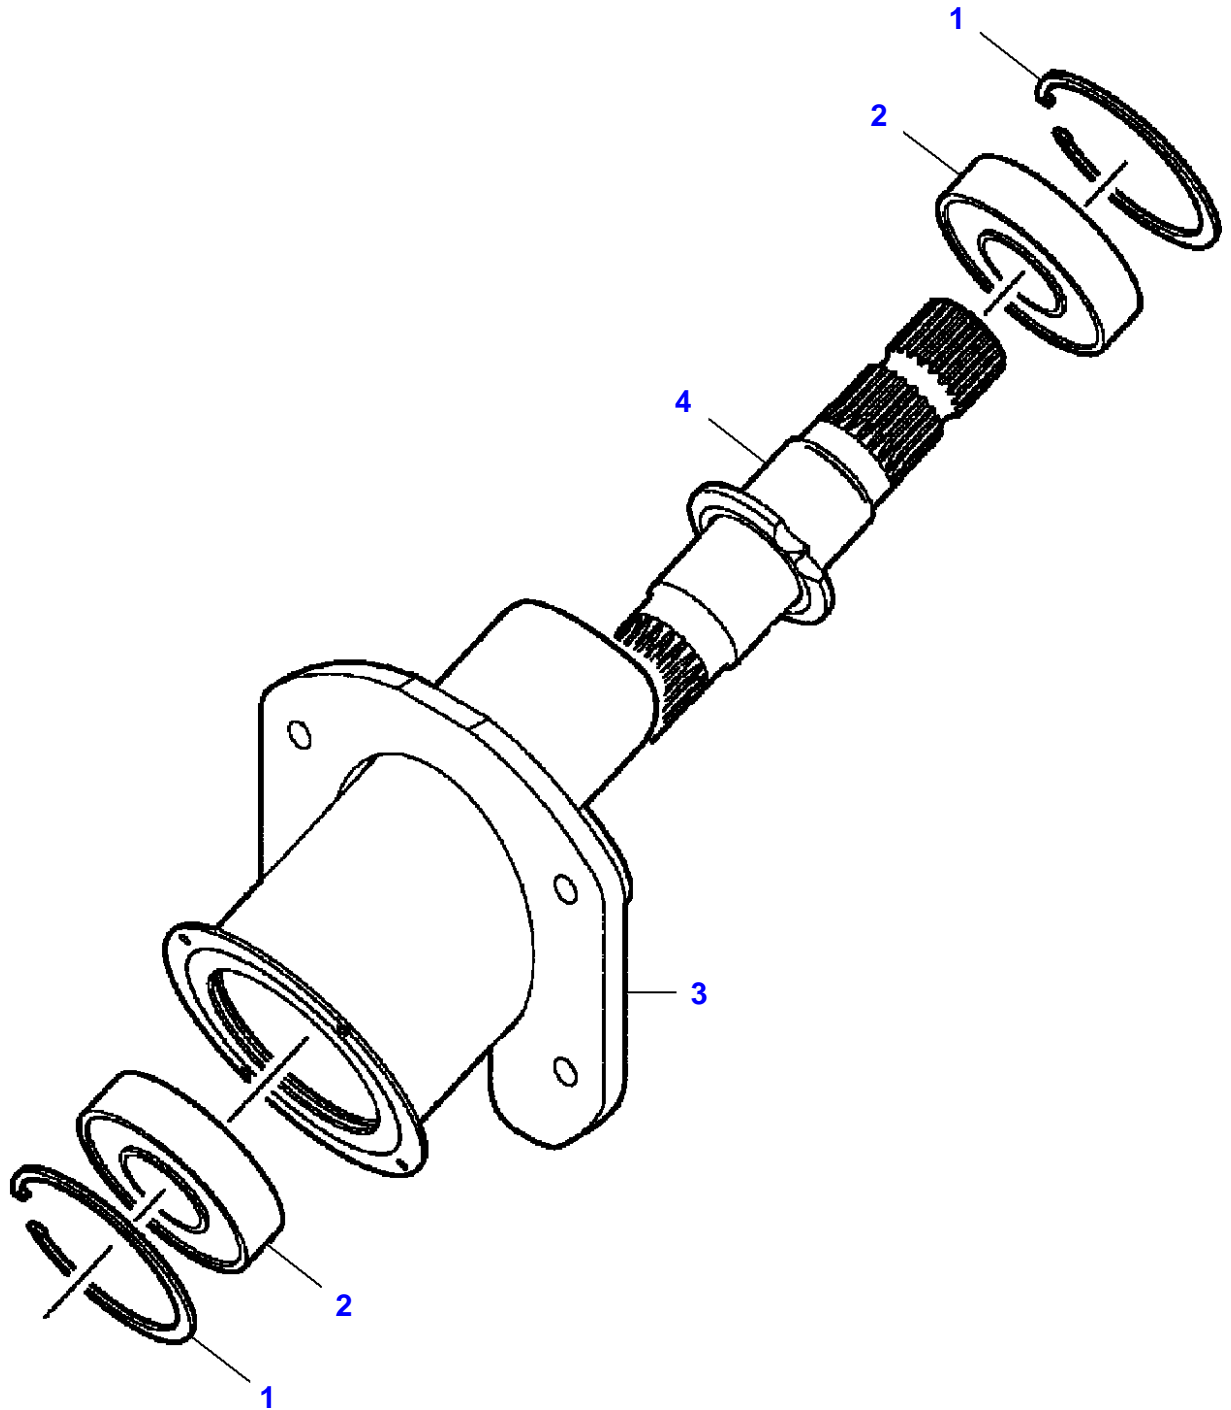

5-BA01-072-A

Fendt

12130 / 12130S BALER - MEDIUM SQUARE - 3906198

3906198

Transmission - Drive Shaft

Page010-0015

Item	Part Number	Qty	Description
1	355994X1	2	Circlip
2	700721594	2	Bear. 6309 2RS
3	700144490	1	Support
4	700174791	1	Shaft