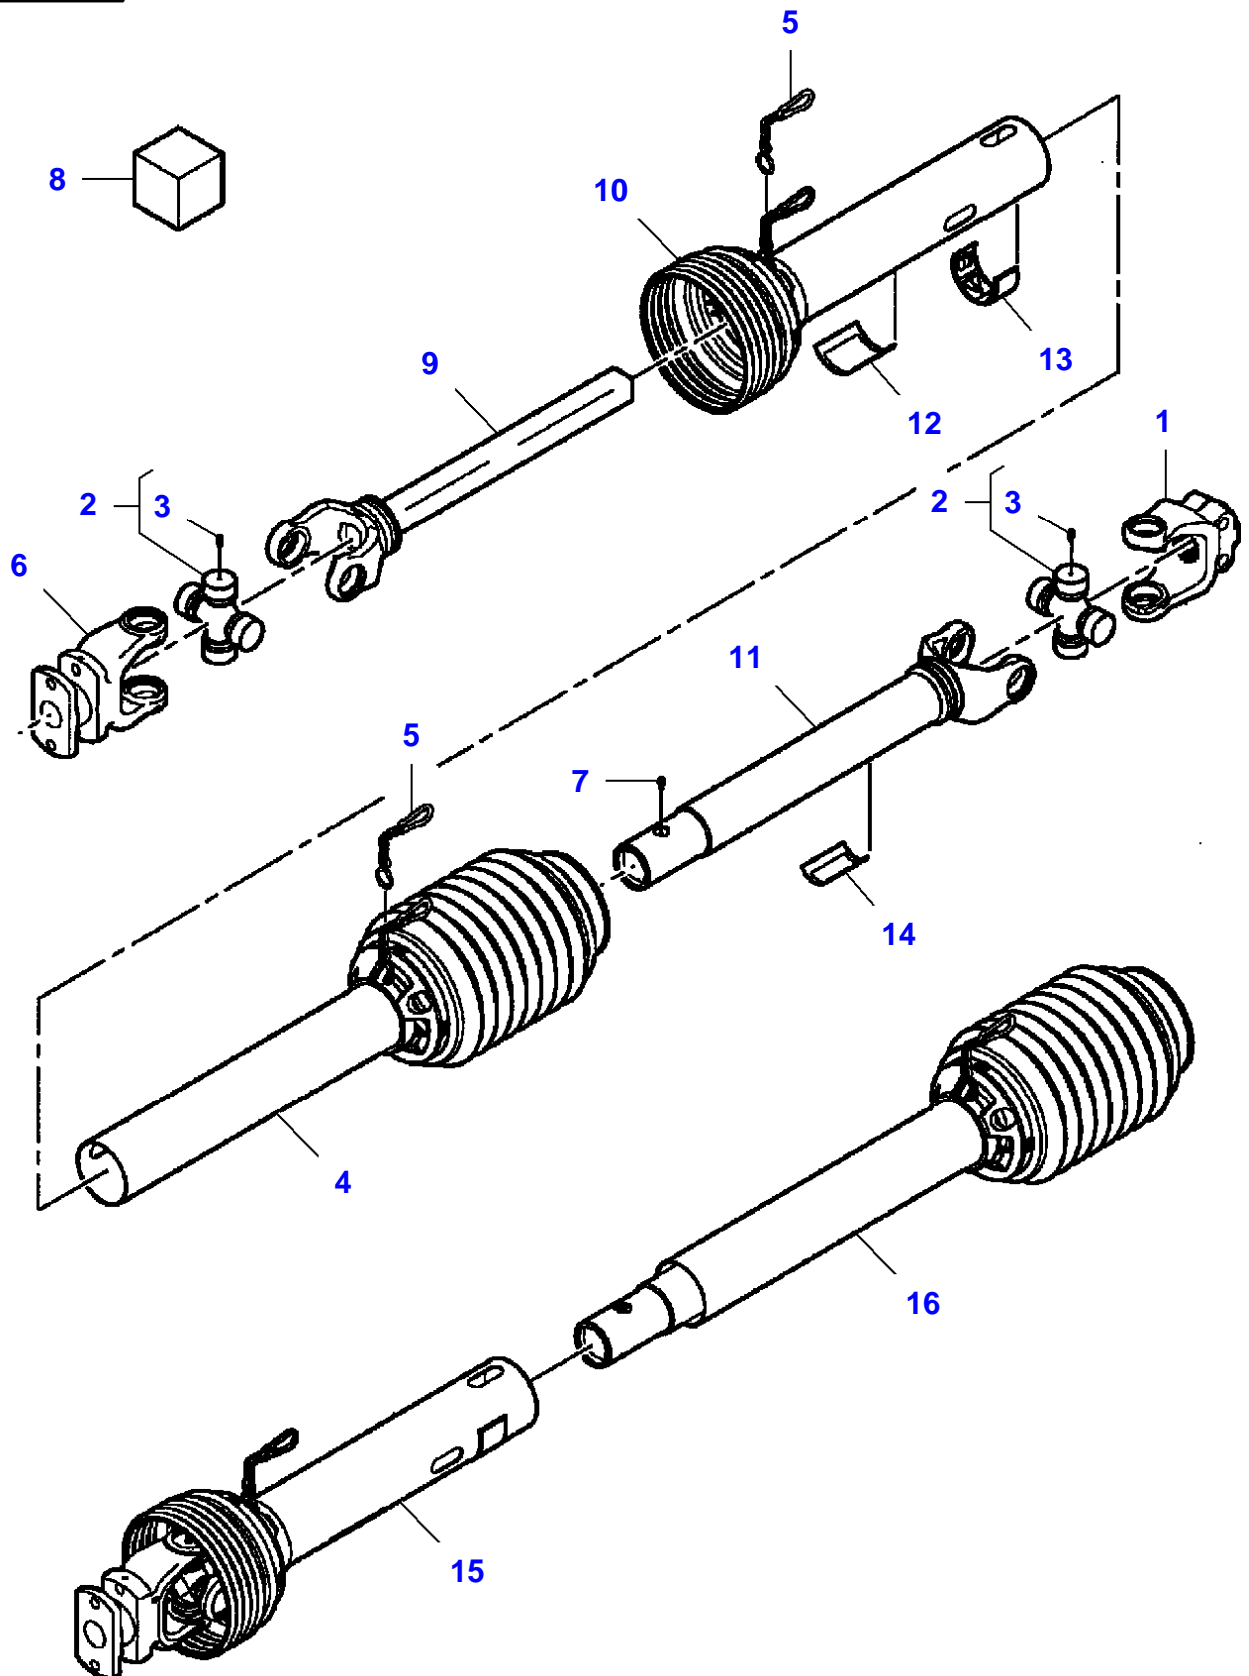

5-BA01-073-B

Transmission - Secondary

Item	Part Number	Qty	Description	Comments
1	700721794	1	Yoke	
2	700724136	2	Spider	
3	70923219	1	Grease Fitting	(2) 1/4"-28
4	700724141	1	Guard	
5	700720152	2	Kit, Chain	
6	700706955	1	Yoke	
	1124697	1	Bear. 6005 RS	(6)
	700706956	1	Bearing	(6)
	70927699	1	Snapping	(6)
	70915275	1	Grease Fitting	(6) 1/8"-27 X 65?
7	70923219	1	Grease Fitting	1/4"-28
8	700723268	1	Kit, Repair	
9	700724137	1	Yoke	
10	700724140	1	Guard	[A]
11	700724142	1	Yoke	[A]
12	700707960	1	Decal	"Danger PTO"
13	700728658	1	Decal	"Warning CE"
14	210371	1	Decal	"Danger"
15	700724123	1	Universal Joint	
16	700724125	1	Universal Joint	

FOOTNOTE [A] THE APPROPRIATE SAFETY DECALS MUST BE ORDERED AND FITTED TO THIS PART