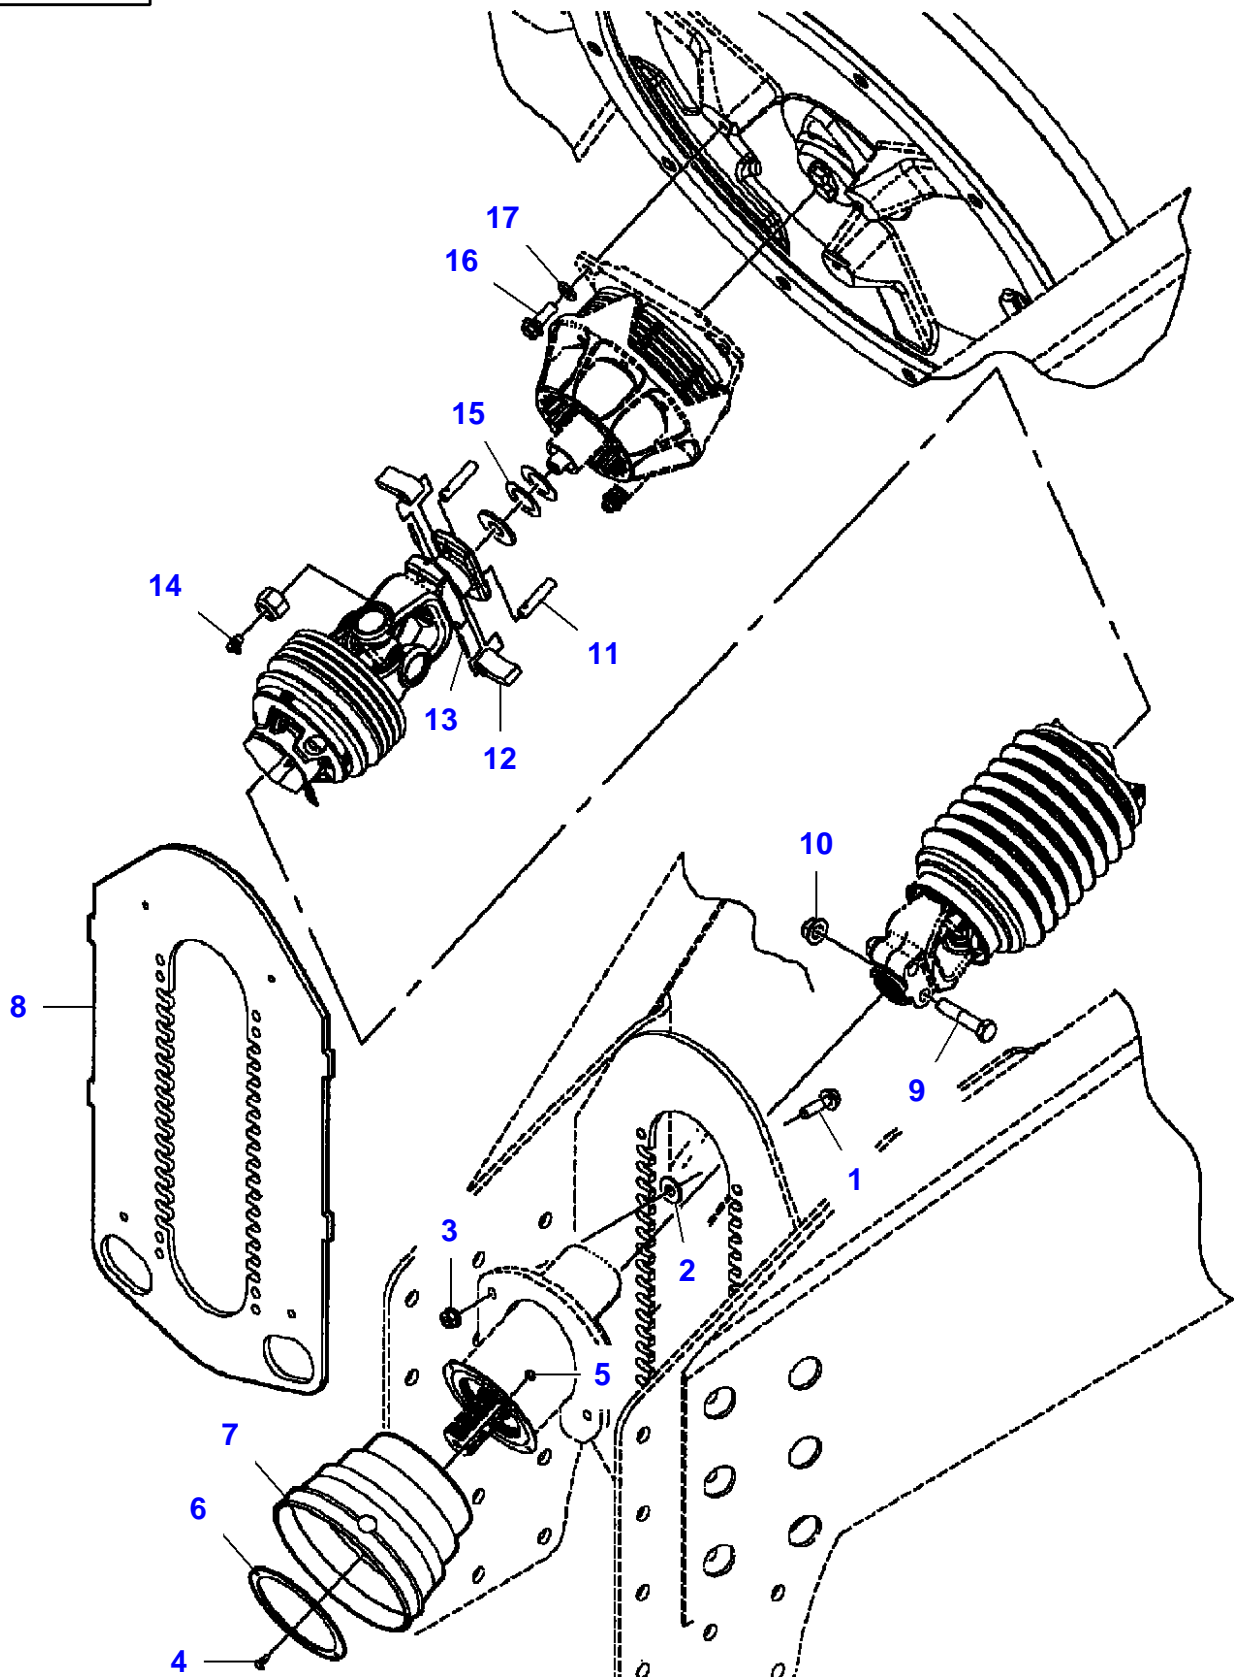

Page Title	Page Number
Linkage - Safety Chain	010-0005
Transmission	010-0010
Transmission - Drive Shaft	010-0015
Transmission - Secondary	010-0020
Transmission - C.E - Type 2 1"-3/8 X 21 Splines - Auto Lock - Up To A.H.B 04100	010-0025
Transmission - C.E - Type 2 1"-3/8 X 21 Splines - Auto Lock - From A.H.B 04101	010-0030
Transmission - C.E - Type 3 1"-3/4 X 20 Splines - Auto Lock - Up To A.H.B 04100	010-0035
Transmission - C.E - Type 3 1"-3/4 X 20 Splines - Auto Lock - From A.H.B 04101	010-0040
Transmission - Flywheel	010-0045
Transmission - Flywheel Brake	010-0050
Transmission - Flywheel Clutch	010-0055
Gearbox - Attachment	010-0060
Gearbox	010-0065
Chain Drive - Left Side - Up To H.T 74262	010-0070
Chain Drive - Left Side - From H.T 74263 - Up To A.H.B 04305	010-0075
Chain Drive - Left Side - From A.H.B 04306	010-0080
Chain Drive - Right Side	010-0085
Chain Drive	010-0090
Chain Drive - Clutch	010-0095
"Cutter" Drive Assembly - Left	010-0100
"Cutter" Drive Assembly - Left - Clutch	010-0105
Gearbox - "Cutter"	010-0110

## Transmission

Item	Part Number	Qty	Description	Comments
1	7883432	8	Hex Cap Screw	1/2"-13 X 1-3/4
2	700711557	8	Flat Washer	1/2"
3	700714586	8	Nut	1/2"-13
4	700708646	4	Screw	No 12-24 X 5/8
5	700705521	4	Locknut	No 12-24
6	700143340	1	Flange	
7	700729081	1	Cone	
8	700141617	1	Plate	
9	700708270	2	Hex Cap Screw	5/8"-11 X 3
10	700703922	2	Locknut	5/8"-11
11	<b>700113037</b>	2	Pin	
12	<b>700113036</b>	2	Pawl	
13	N856869	2	Roll Pin	3/16" X 1-1/2
14	77115	1	Grease Fitting	1/8"-27 X 90?
15	6522932	2	Shim	
16	8701237	3	Hex Cap Screw	1/2"-13 X 1-1/2
17	705541	3	Flat Washer	1/2"