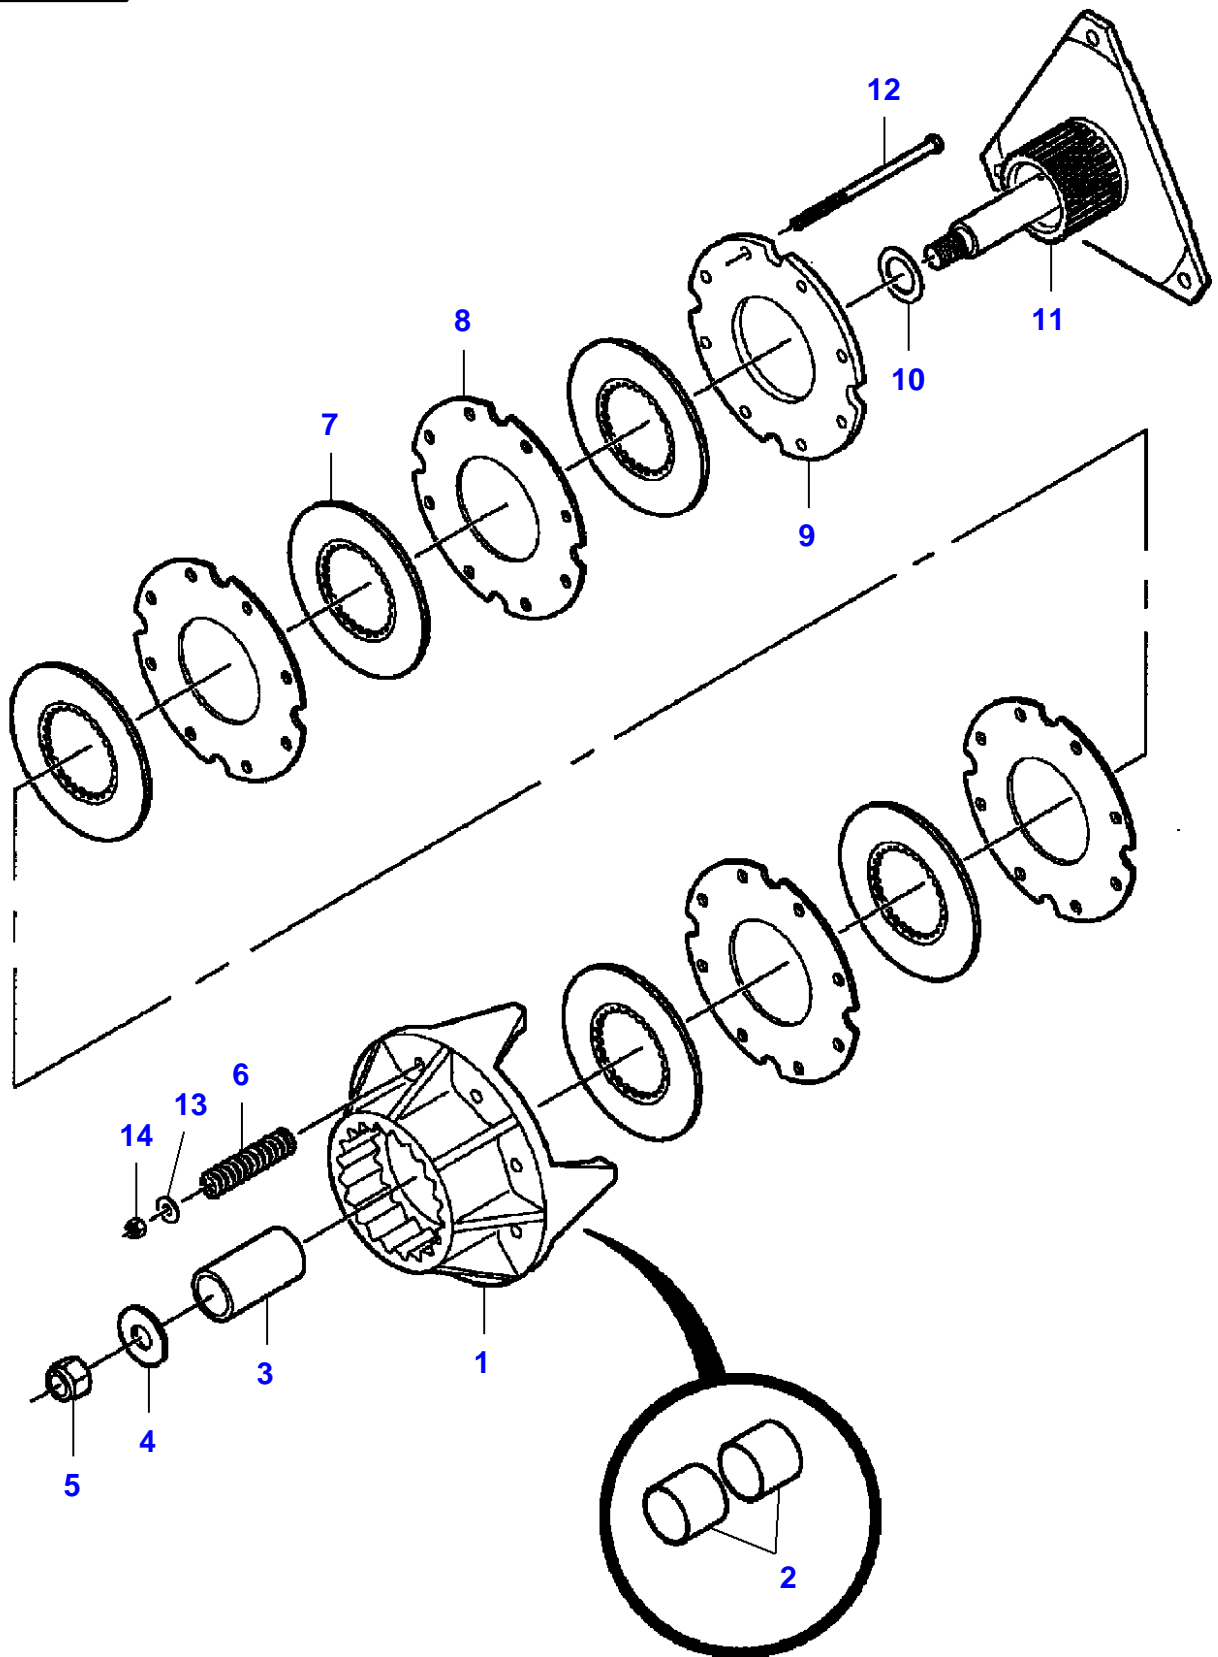

5-BA01-071-A

Transmission - Flywheel Clutch

Item	Part Number	Qty	Description	Comments
1	700164637	1	Housing	
2	7852114	2	Bush	(1)
3	6350805	1	Tube	
4	76521	1	Flat Washer	7/8"
5	700707250	1	Nut	7/8"-14
6	858019	8	Comp.Spring	
7	700108820	5	Friction Disc	
8	700112903	4	Plate	
9	6522866	1	Plate	
10	Y52274	1	Bush	
11	700141153	1	Shaft	
12	700732562	8	Hex Cap Screw	3/8"-16 X 7-1/2
13	700709603	8	Flat Washer	3/8"
14	Y704734	8	Locknut	3/8"-16