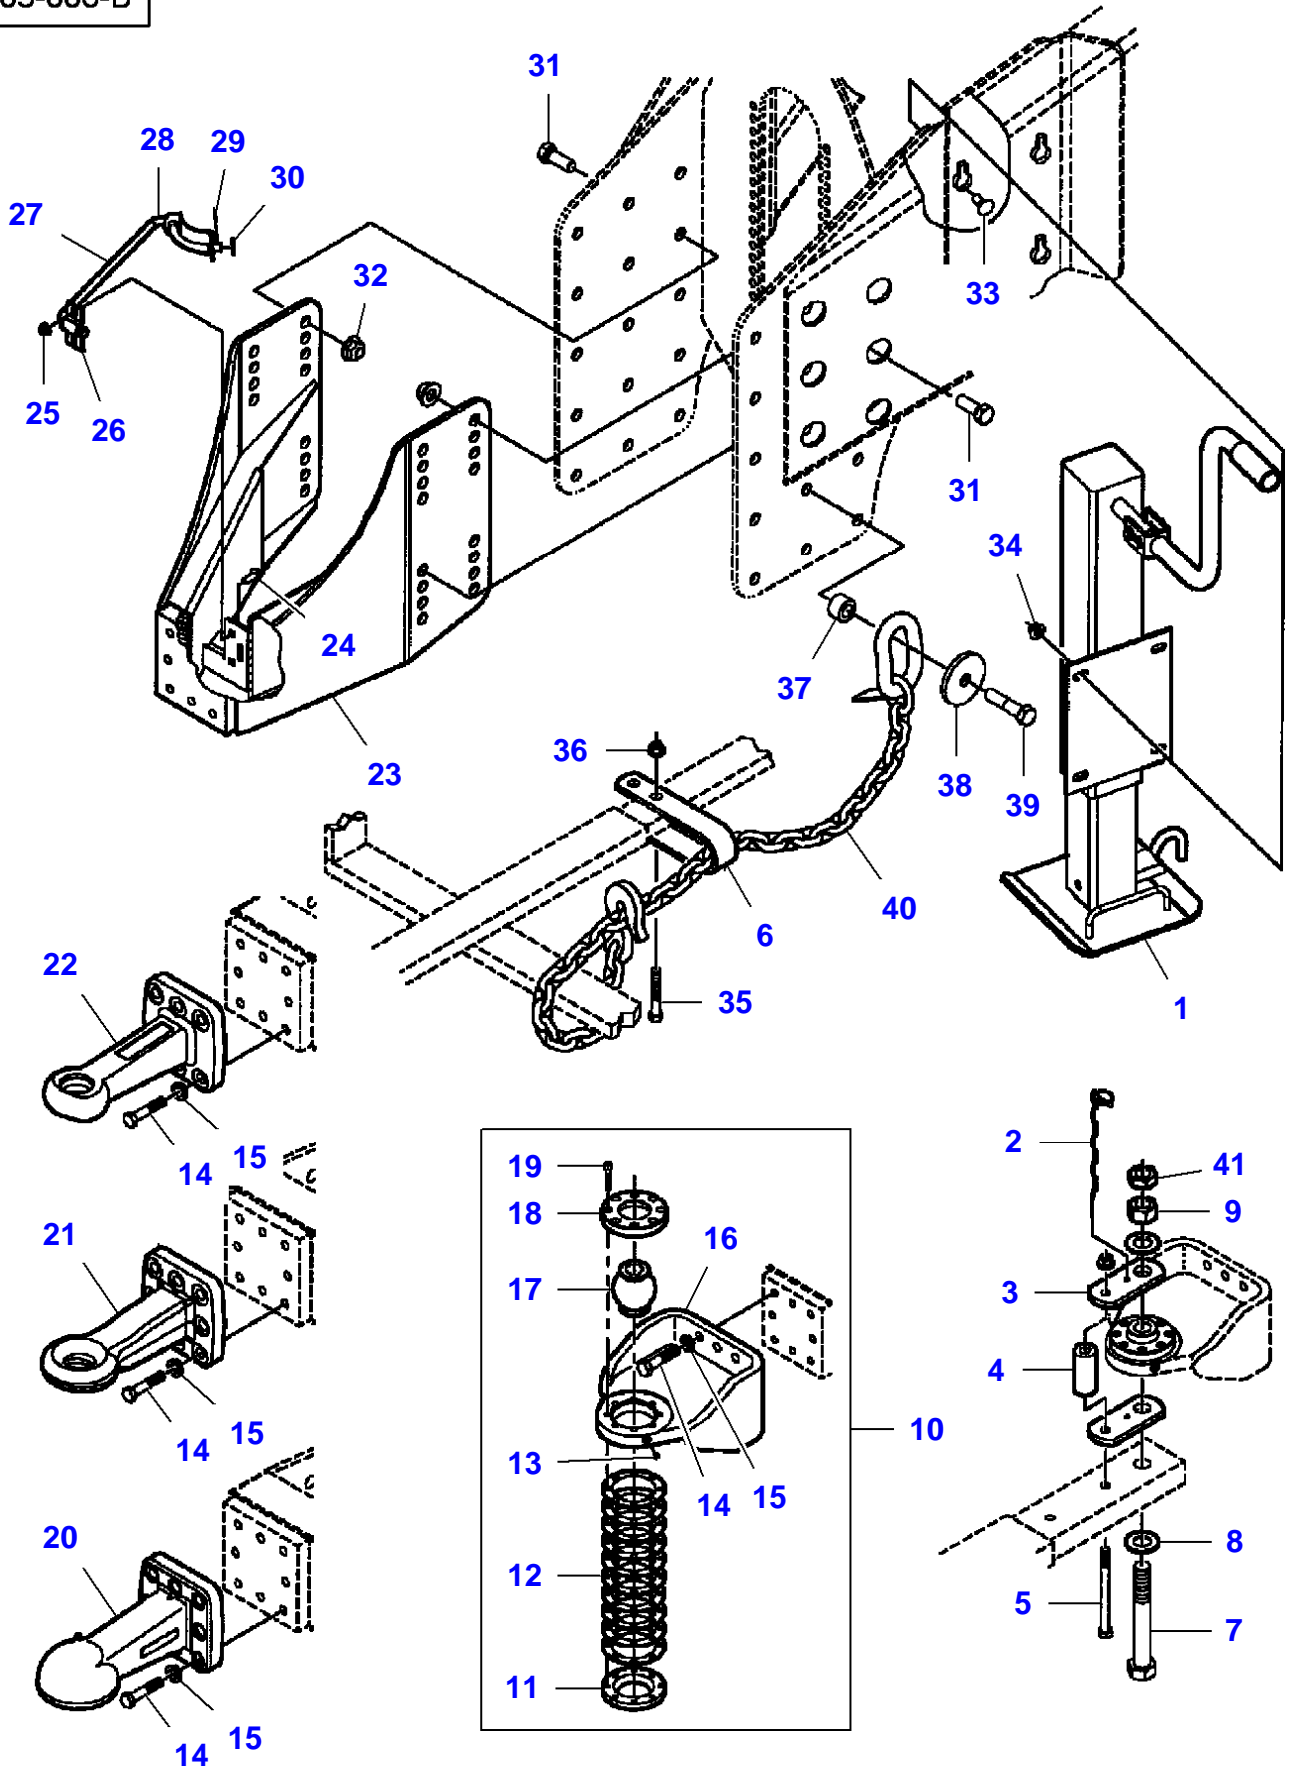

## Linkage - Safety Chain

Item	Part Number	Qty	Description	Comments
1	700727157	1	Jack	
	700720180	1	Kit, Hardware	(1)
	700720181	1	Grip	(1)
2	Y762260	1	Pin	
3	1663161	2	Plate	
4	1663162	1	Spacer	
5	700716624	1	Hex Cap Screw	5/8"-11 X 7-1/2
	700703922	1	Locknut	5/8"-11
6	700113646	1	Clevis	
7	700124041	1	Hex Cap Screw	1"-1/4-7 X 9
8	7705197	2	Washer	
9	7704653	1	Nut	
10	700164425	1	Kit, Hitch	
11	1663158	1	Ring	(10)
12	1663163	10	Shim	(10)
13	70923219	1	Grease Fitting	(10) 1/4"-28
14	339881X1	28	Hex Cap Screw	(10) M16 X 60
15	700708348	28	Lock Washer	(10) M16
16	700164420	1	Hitch	(10)
17	1663159	1	Ball	(10)
18	1663157	1	Ring	(10)
19	70912269	8	Hex Socket Screw	(10) 3/8"-16 X 2
20	700721590	1	Coupling	
21	700723357	1	Coupling	
22	700721591	1	Coupling	
23	700142415	1	Hitch	
24	7883382	2	Hex Cap Screw	3/8"-16 X 1
25	Y704734	2	Locknut	3/8"-16
26	700143155	1	Clamp	
27	700143154	1	Rod	
28	700143158	1	Strap	
29	354057X1	1	Split Pin	1/8" X 3/4
30	Y705624	1	Flat Washer	1/2"
31	700721715	6	Hex Cap Screw	3/4"-10 X 2
32	700703923	6	Locknut	3/4"-10
33	68619	4	Carriage Bolt	1/2"-13 X 1-1/4
34	700714586	4	Nut	1/2"-13
35	354294X1	1	Hex Cap Screw	5/8"-11 X 3-3/4
36	70926937	1	Locknut	5/8"-11
37	700139417	1	Bush	
38	6579106	1	Cap	
39	W907183-4	1	Hex Cap Screw	3/4"-10 X 3-3/4
	700703923	1	Locknut	3/4"-10
40	700720132	1	Chain	
41	704585	1	Nut	

## Transmission

Item	Part Number	Qty	Description	Comments
1	7883432	8	Hex Cap Screw	1/2"-13 X 1-3/4
2	700711557	8	Flat Washer	1/2"
3	700714586	8	Nut	1/2"-13
4	700708646	4	Screw	No 12-24 X 5/8
5	700705521	4	Locknut	No 12-24
6	700143340	1	Flange	
7	700729081	1	Cone	
8	700141617	1	Plate	
9	700708270	2	Hex Cap Screw	5/8"-11 X 3
10	700703922	2	Locknut	5/8"-11
11	<b>700113037</b>	2	Pin	
12	<b>700113036</b>	2	Pawl	
13	N856869	2	Roll Pin	3/16" X 1-1/2
14	77115	1	Grease Fitting	1/8"-27 X 90?
15	6522932	2	Shim	
16	8701237	3	Hex Cap Screw	1/2"-13 X 1-1/2
17	705541	3	Flat Washer	1/2"