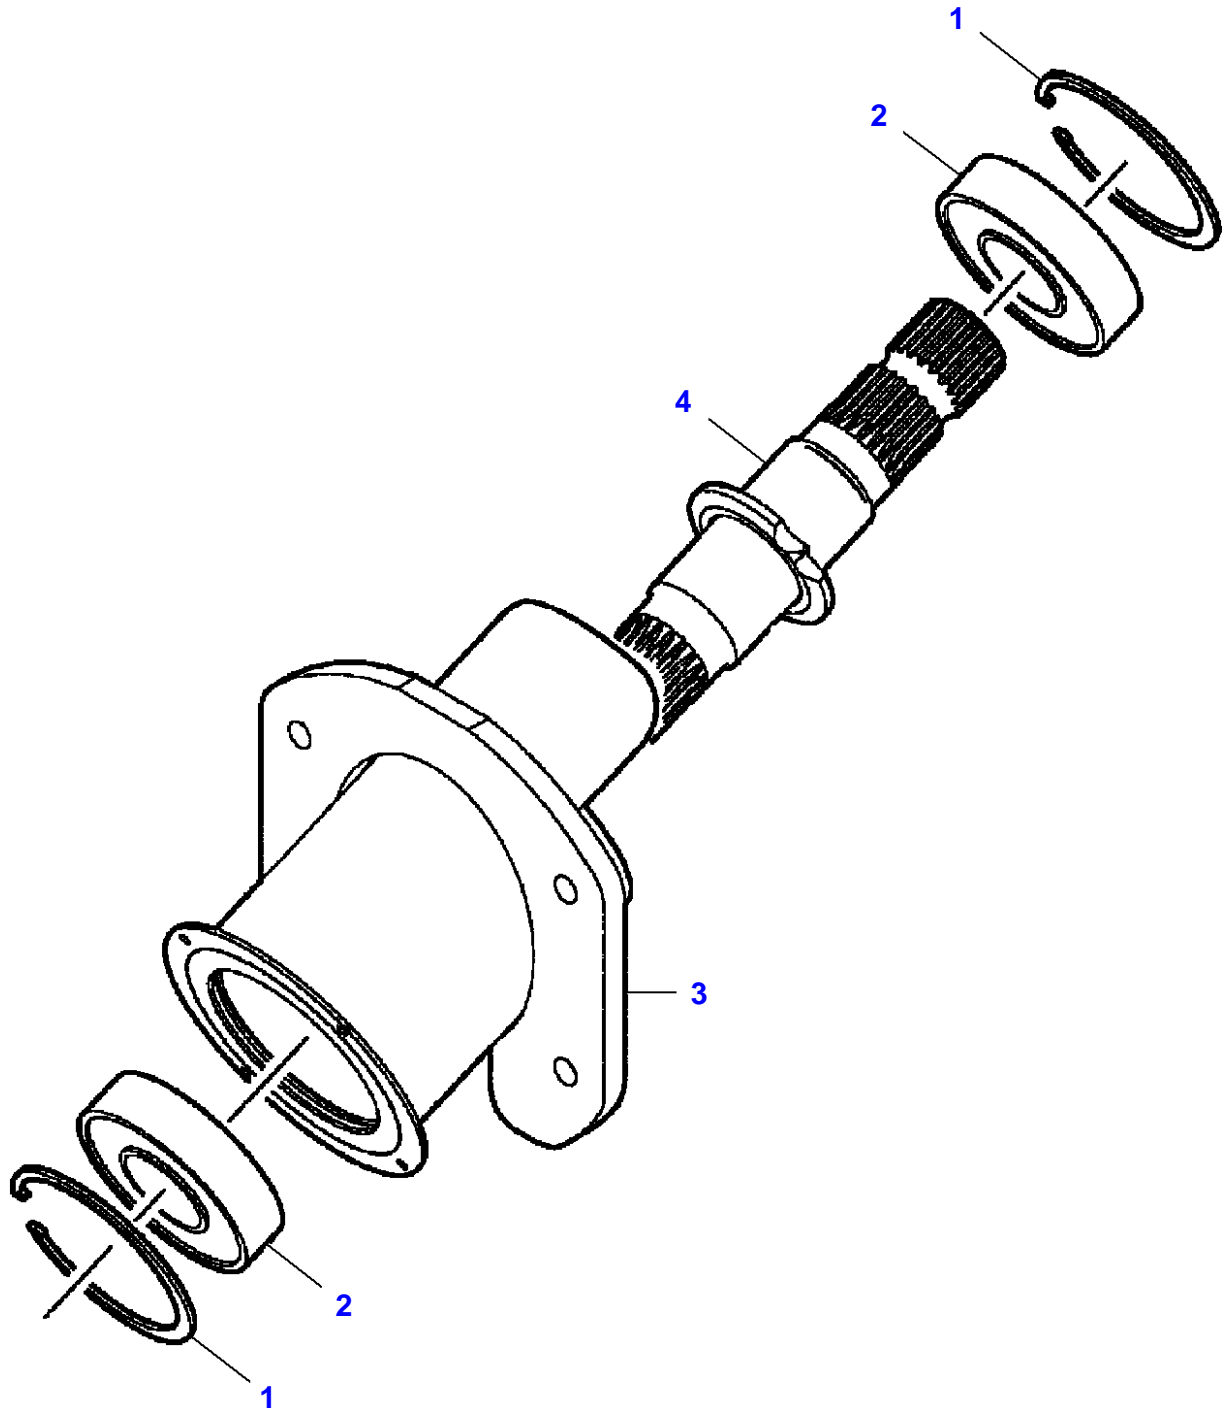

5-BA01-072-A

Fendt

1290 / 1290 S MEDIUM SQUARE BALER - |---> HS 74101 - 3906199

3906199

Transmission - Drive Shaft

Page010-0015

Item	Part Number	Qty	Description	Comments
1	355994X1	2	Circlip	
2	700721594	2	Bear. 6309 2RS	
3	700144490	1	Support	
4	700174791	1	Shaft	Repairs and replaces 700144004