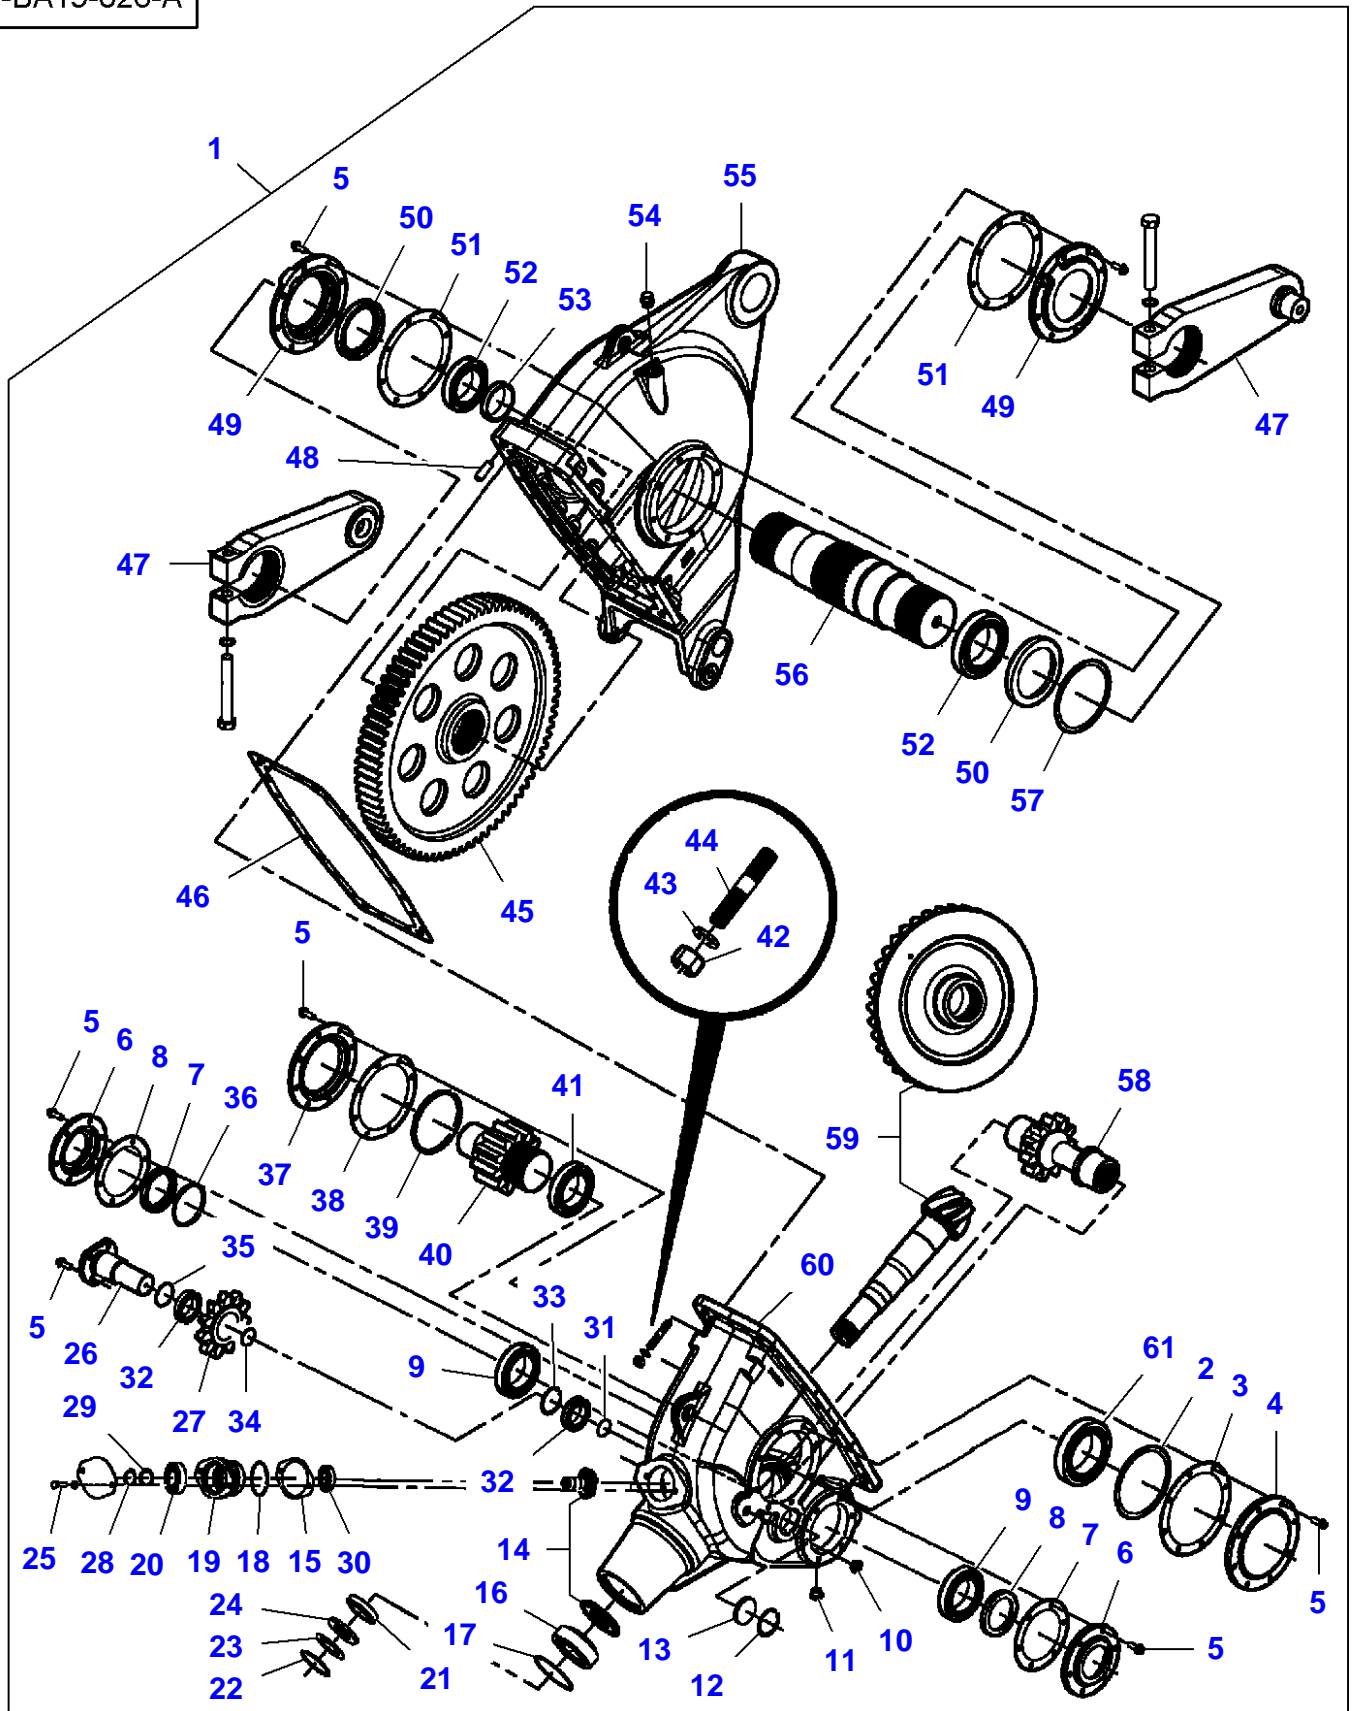

Gearbox - Attachment

Item	Part Number	Qty	Description	Comments
1	700146152	1	Pin	
2	3009256X1	4	Carriage Bolt	M20 X 60
	3019128X1	1	Nut	M20
3	700141086	1	Eccentric	
4	Y852608	X	Bush	7/8" X 14
5	70923219	2	Grease Fitting	1/4"-28
6	700146149	2	Pin	
7	700730827	X	Bush	7/8" X 18
8	700137106	2	Spacer	
9	354741X1	1	Hex Cap Screw	3/4"-10 X 6
	Y705566	1	Flat Washer	3/4"
	700710072	1	Locknut	3/4"-10
10	700143194	1	Washer	
11	700723443	1	Gearbox	See Page - Reference Number 010-0065/1
12	5015257M1	1	Sensor	
13	7040330	1	O Ring	
14	52191	X	Bush	7/8" X 18

5-BA19-026-A