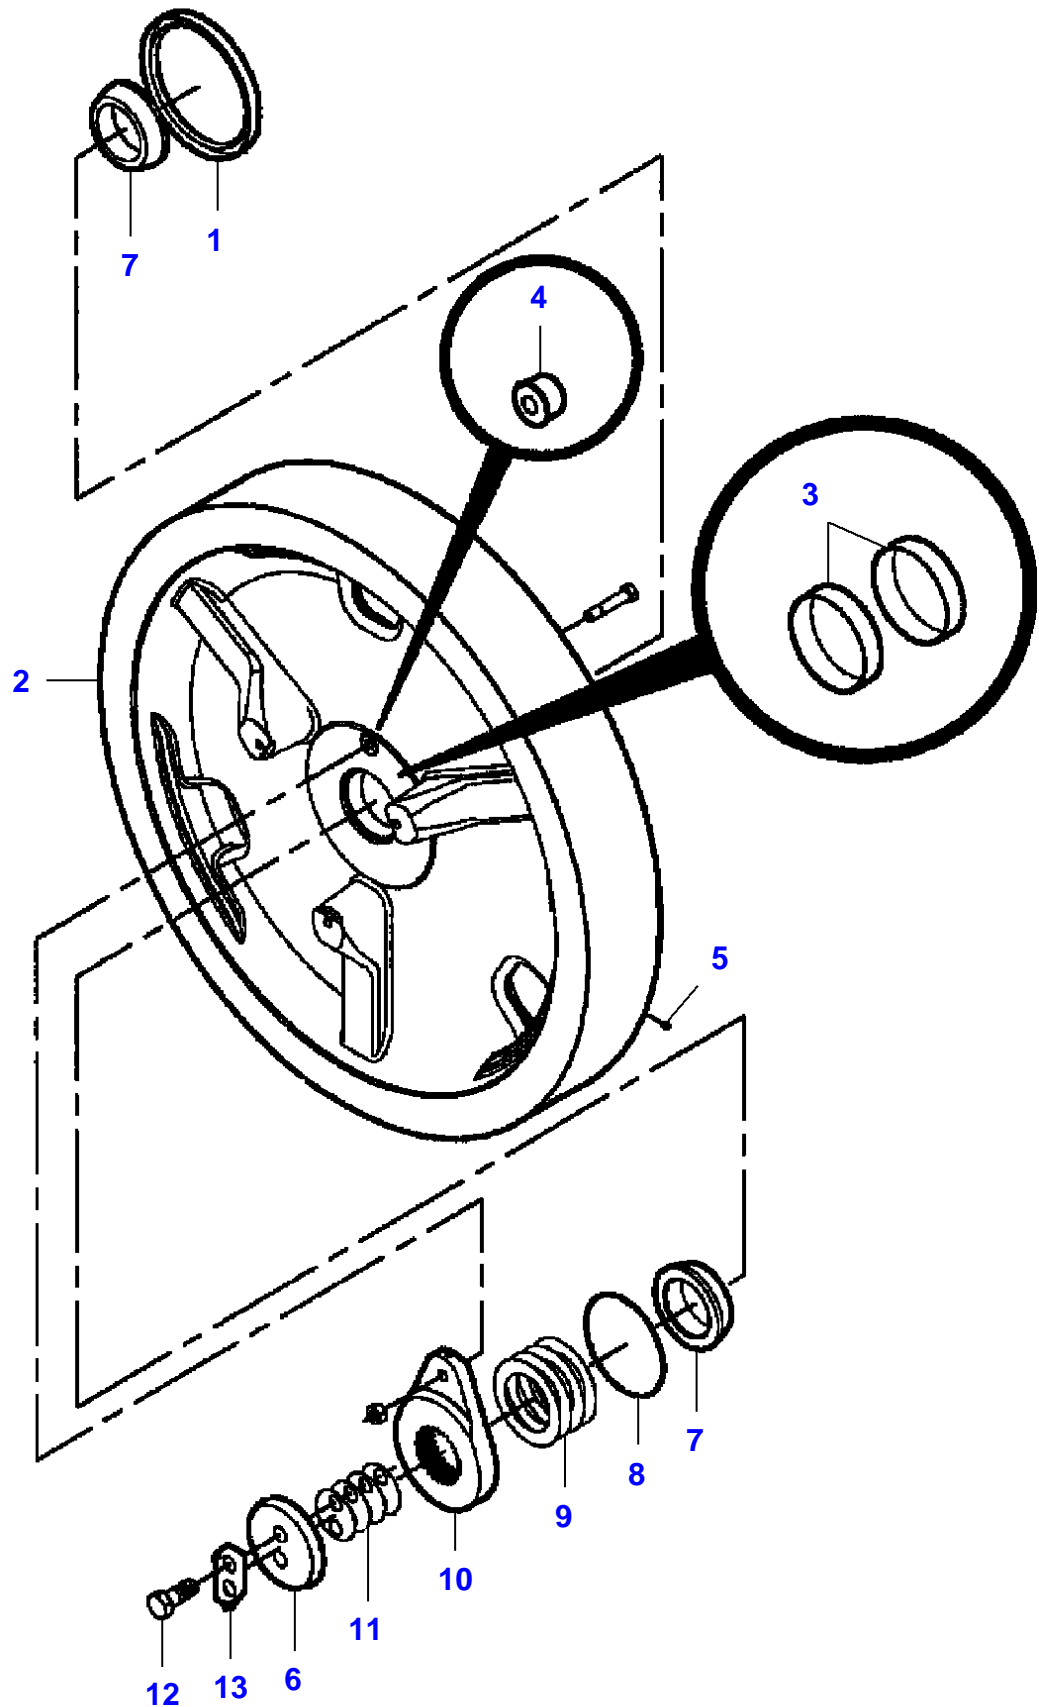

## Transmission

Item	Part Number	Qty	Description	Comments
1	7883432	8	Hex Cap Screw	1/2"-13 X 1-3/4
2	700711557	8	Flat Washer	1/2"
3	700714586	8	Nut	1/2"-13
4	700708646	4	Screw	No 12-24 X 5/8
5	700705521	4	Locknut	No 12-24
6	700143340	1	Flange	
7	700729081	1	Cone	
8	700141617	1	Plate	
9	700708270	2	Hex Cap Screw	5/8"-11 X 3
10	700703922	2	Locknut	5/8"-11
11	<b>700113037</b>	2	Pin	
12	<b>700113036</b>	2	Pawl	
13	N856869	2	Roll Pin	3/16" X 1-1/2
14	77115	1	Grease Fitting	1/8"-27 X 90?
15	6522932	2	Shim	
16	8701237	3	Hex Cap Screw	1/2"-13 X 1-1/2
17	705541	3	Flat Washer	1/2"

## Transmission - Secondary

Item	Part Number	Qty	Description	Comments
1	700721794	1	Yoke	
2	<b>700724136</b>	2	Spider	
3	70923219	1	Grease Fitting	(2) 1/4"-28
4	700724141	1	Guard	
5	700720152	2	Kit, Chain	
6	700706955	1	Yoke	
	1124697	1	Bear. 6005 RS	(6)
	700706956	1	Bearing	(6)
	70927699	1	Snapping	(6)
	70915275	1	Grease Fitting	(6) 1/8"-27 X 65?
7	70923219	1	Grease Fitting	1/4"-28
8	700723268	1	Kit, Repair	
9	700724137	1	Yoke	
10	700724140	1	Guard	[A]
11	700724142	1	Yoke	[A]
12	700707960	1	Decal	"Danger PTO"
13	700728658	1	Decal	"Warning CE"
14	210371	1	Decal	"Danger"
15	700724123	1	Universal Joint	
16	700724125	1	Universal Joint	

## Transmission - Flywheel

Item	Part Number	Qty	Description	Comments
1	700706045	1	Seal	
2	700141072	1	Flywheel Assy.	
3	700706038	2	Bearing Cup	(2)
4	7852718	1	Sleeve	(2)
5	70923219	1	Grease Fitting	1/4"-28
6	700113044	1	Cap	
7	700706039	2	Bearing Cone	
8	700706050	1	O Ring	
9	700706056	X	Shim	Thickness .003
	700706057	X	Shim	Thickness .005
	700706058	X	Shim	Thickness .010
	700707991	X	Shim	.020
10	700143193	1	Hub	
	700728938	1	Plunger	(10)
11	700706059	X	Shim	Thickness .003
	700706060	X	Shim	Thickness .005
	700706061	X	Shim	Thickness .010
	700707993	X	Shim	Thickness .020
12	700708355	2	Hex Cap Screw	M16 X 40
13	700113045P	1	Locking Plate	