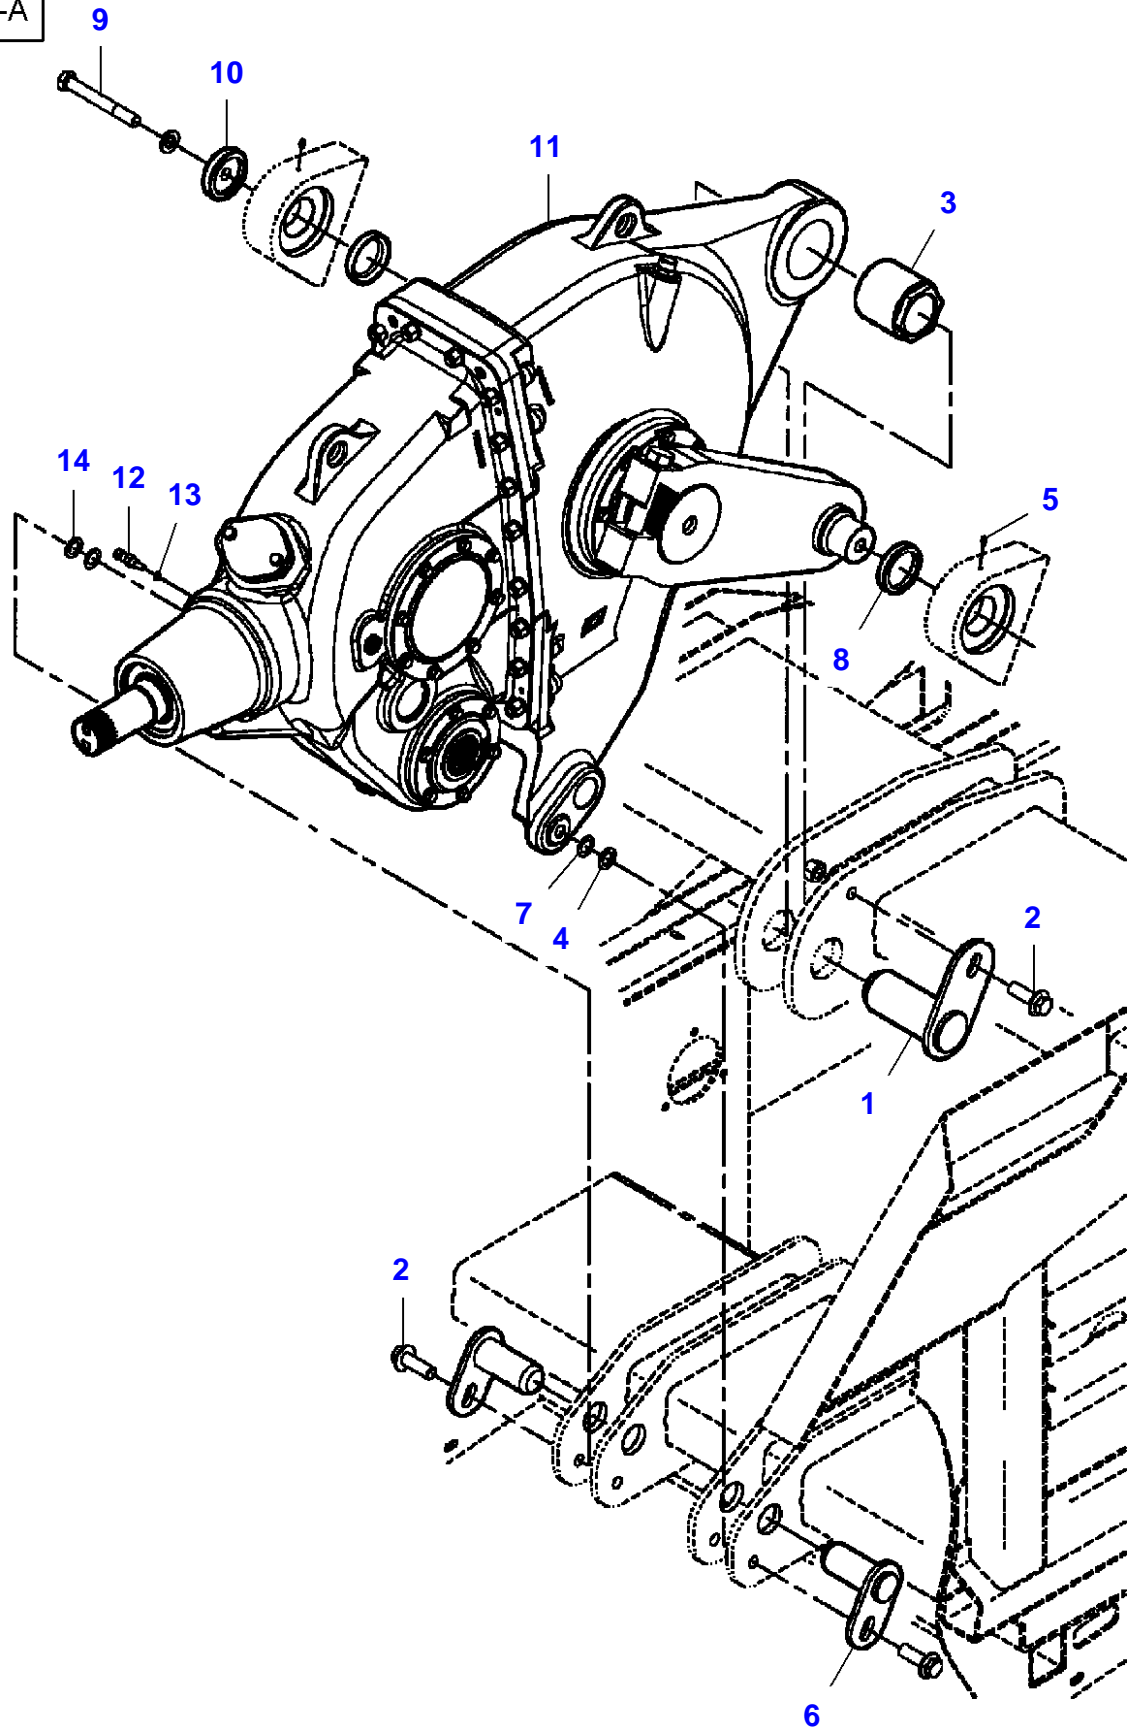

5-BA19-025-A

Gearbox - Attachment

Item	Part Number	Qty	Description	Comments
1	700146152	1	Pin	
2	3009256X1	4	Carriage Bolt	M20 X 60
	3019128X1	1	Nut	M20
3	700141086	1	Eccentric	
4	Y852608	X	Bush	7/8" X 14
5	70923219	2	Grease Fitting	1/4"-28
6	700146149	2	Pin	
7	700730827	X	Bush	7/8" X 18
8	700137106	2	Spacer	
9	354741X1	1	Hex Cap Screw	3/4"-10 X 6
	Y705566	1	Flat Washer	3/4"
	700710072	1	Locknut	3/4"-10
10	700143194	1	Washer	
11	700723443	1	Gearbox	See Page - Reference Number 010-0065/1
12	5015257M1	1	Sensor	
13	7040330	1	O Ring	
14	52191	X	Bush	7/8" X 18