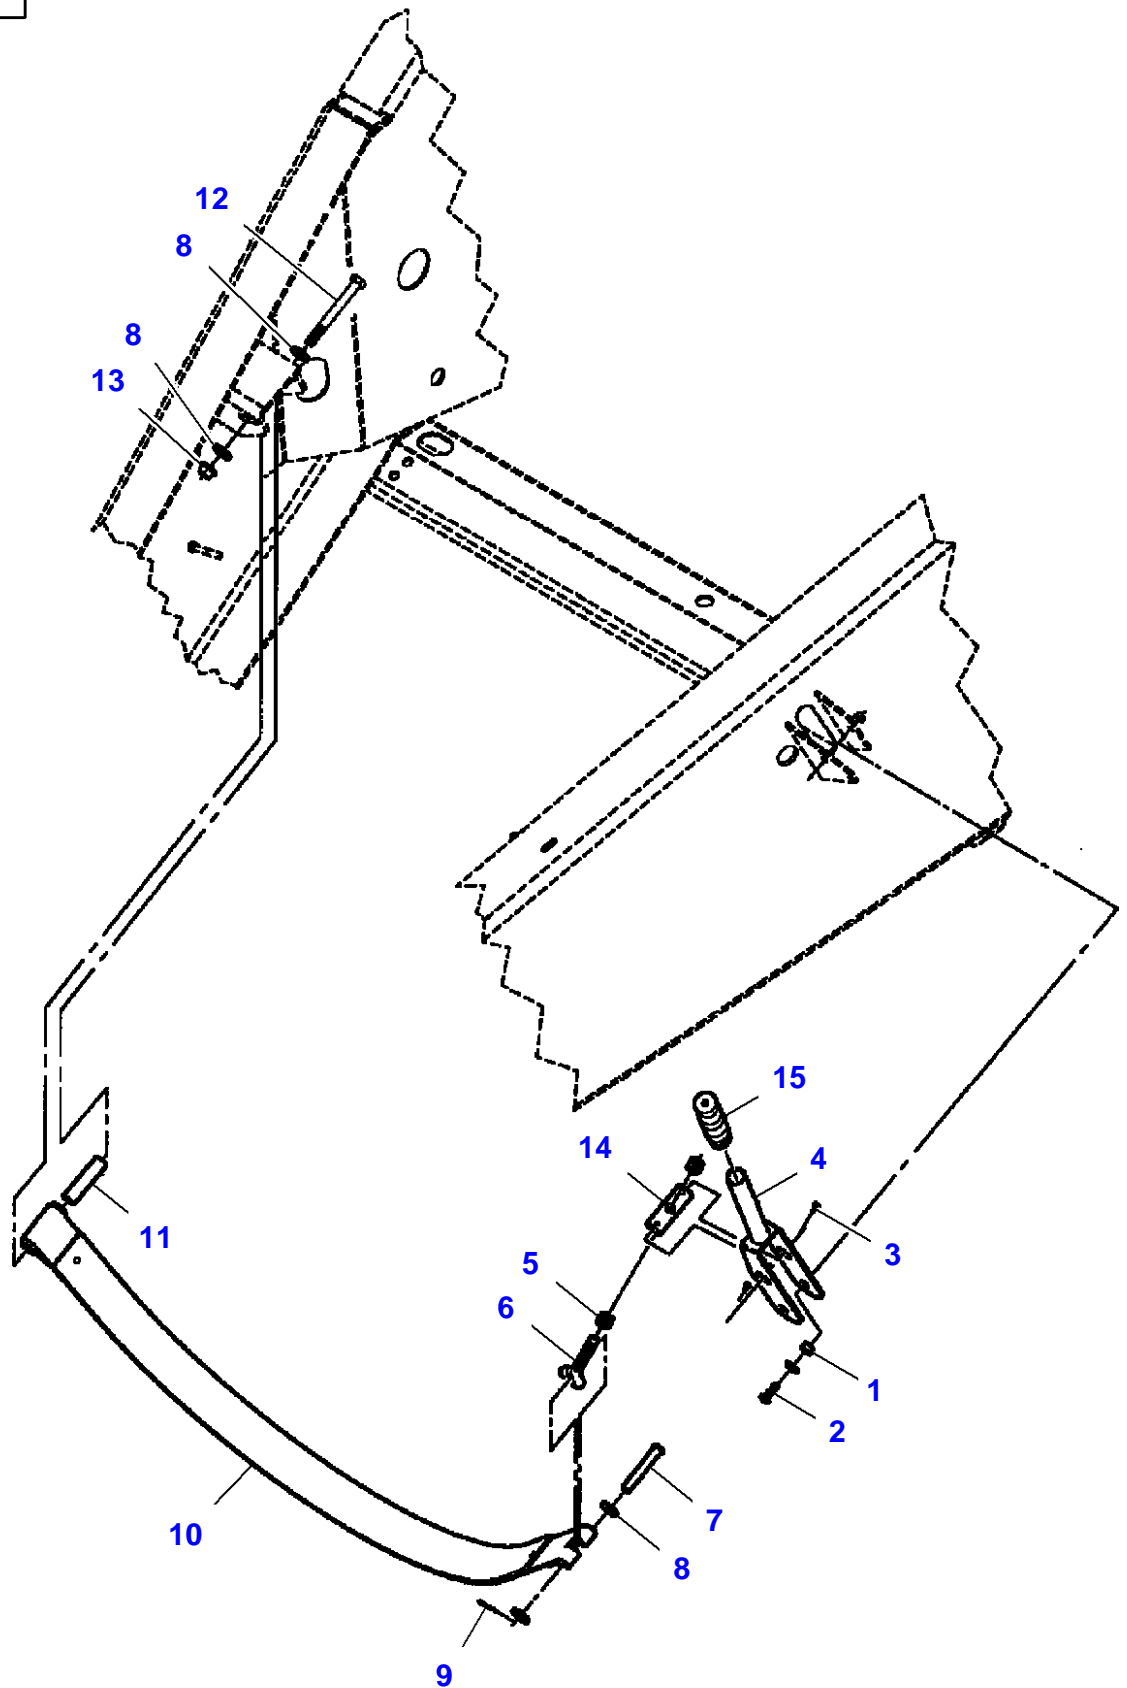

5-BA01-078-A

Transmission - Flywheel Brake

Item	Part Number	Qty	Description	Comments
1	6489231	2	Spacer	
2	353691X1	2	Hex Cap Screw	3/8"-16 X 1
	Y705533	2	Flat Washer	3/8"
	Y704734	2	Locknut	3/8"-16
3	354080X1	2	Split Pin	3/16" X 1-1/2
4	700113054	1	Grip	
5	7704752	2	Nut	1/2"-13
6	766667	1	Eye Bolt	1/2"-13 X 10
7	63883	1	Clevis Pin	1/2" X 3
8	705541	4	Flat Washer	1/2"
9	70918455	1	Split Pin	5/32" X 1
10	700113058	1	Brake	
11	6524003	1	Spacer	
12	354667X1	1	Hex Cap Screw	1/2"-13 X 4-1/2
13	Y704742	1	Locknut	1/2"-13
14	700113057	1	Pin	
15	27342	1	Handle