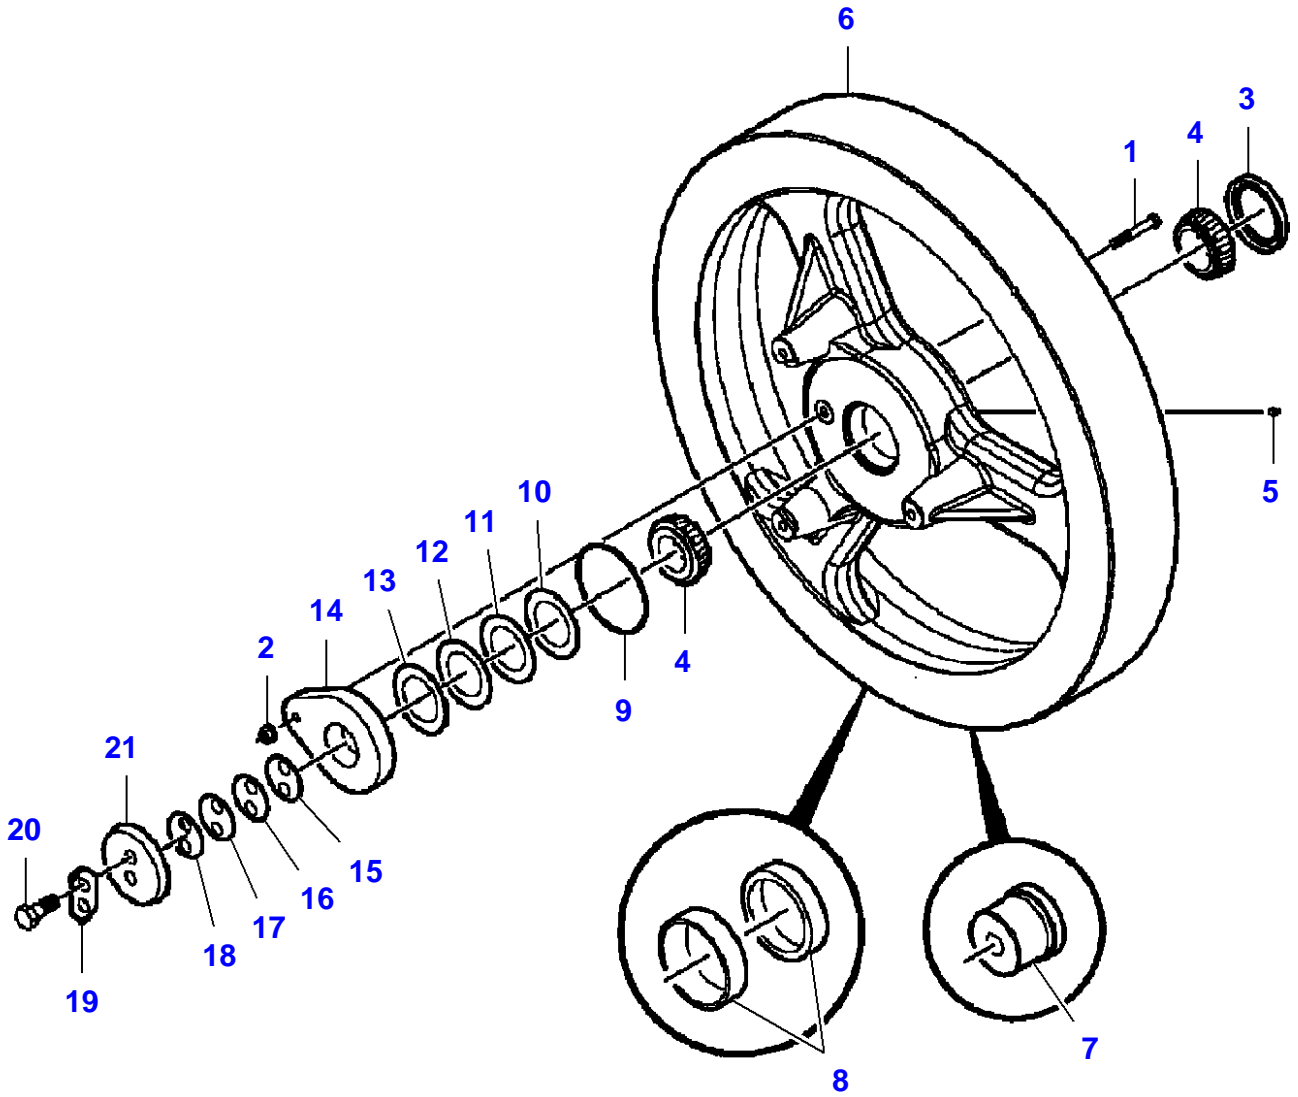

FOOTNOTE [A] THE APPROPRIATE SAFETY DECALS MUST BE ORDERED AND FITTED TO THIS PART

5-BA01-089-A

Item	Part Number	Qty	Description	Comments
1	700957667F	1	Kit, Attachment	
2	700735108	1	Universal Joint	(1)
3	700735112	1	Yoke	(1)
4	700735127	1	Yoke	(1)
	700735128	1	Kit, Repair	(4)
5	700735113	1	Spider	(1)
6	700735110	1	Yoke	(1)
7	700735111	1	Spider	(1)
8	763847	1	Pin	(1)
9	700735123	1	Bearing	(1)
10	210371	1	Decal	(1)
11	700735114	1	Shaft	(1)
12	700735119	1	Tube	[A] (1)
13	6581954	2	Bearing Bush	(1)
14	700735124	1	Collar	(1)
15	700735122	1	Cone	(1)
16	700707556	1	Grease Fitting	(1)
17	700735115	1	Yoke	(1)
18	700735125	3	Grease Fitting	(1)
19	339182X1	1	Hex Cap Screw	(1) M6 M16 X 90
20	1442739X1	1	Locknut	(1) M16
21	700711395	1	Yoke	(1)
22	700735116	1	Spider	(1)
23	700735121	1	Cone	(1)
24	1077994M1	10	Screw	(1)
25	700735120	1	Cone	(1)
26	700735117	1	Tube	[A] (1)
27	700735129	1	Decal	(1)
28	71382485	2	Chain	(1) Length 760 mm
29	700728658	1	Decal	(1)
30	700707960	1	Decal	(1)
31	700735107	1	Universal Joint	(1)

## Transmission - Flywheel

Item	Part Number	Qty	Description	Comments
1	354269X1	1	Hex Cap Screw	3/8"-16 X 2-1/2
2	Y704734	1	Locknut	3/8"-16
3	<b>700710382</b>	1	Seal	
4	<b>834828M1</b>	2	Bearing Cone	
5	70923219	1	Grease Fitting	1/4"-28
6	700123112	1	Flywheel	
7	6855555	1	Sleeve	(6)
8	<b>834829M1</b>	2	Bearing Cup	(6)
9	700706050	1	O Ring	
10	700710365	X	Shim	Thickness 0.08/.003
11	700710366	X	Shim	Thickness 0.13/.005
12	700710367	X	Shim	Thickness 0.25/.010
13	700710369	X	Shim	Thickness 0.51/.020
14	700143208	1	Hub	
	700728938	1	Plunger	(14)
15	700710394	X	Shim	Thickness 0.08/.003
16	700710395	X	Shim	Thickness 0.13/.005
17	700710396	X	Shim	Thickness 0.25/.010
18	700710397	X	Shim	Thickness 0.51/.020
19	700113045P	1	Locking Plate	
20	700708355	2	Hex Cap Screw	M16 X 40
21	700113044	1	Cap	