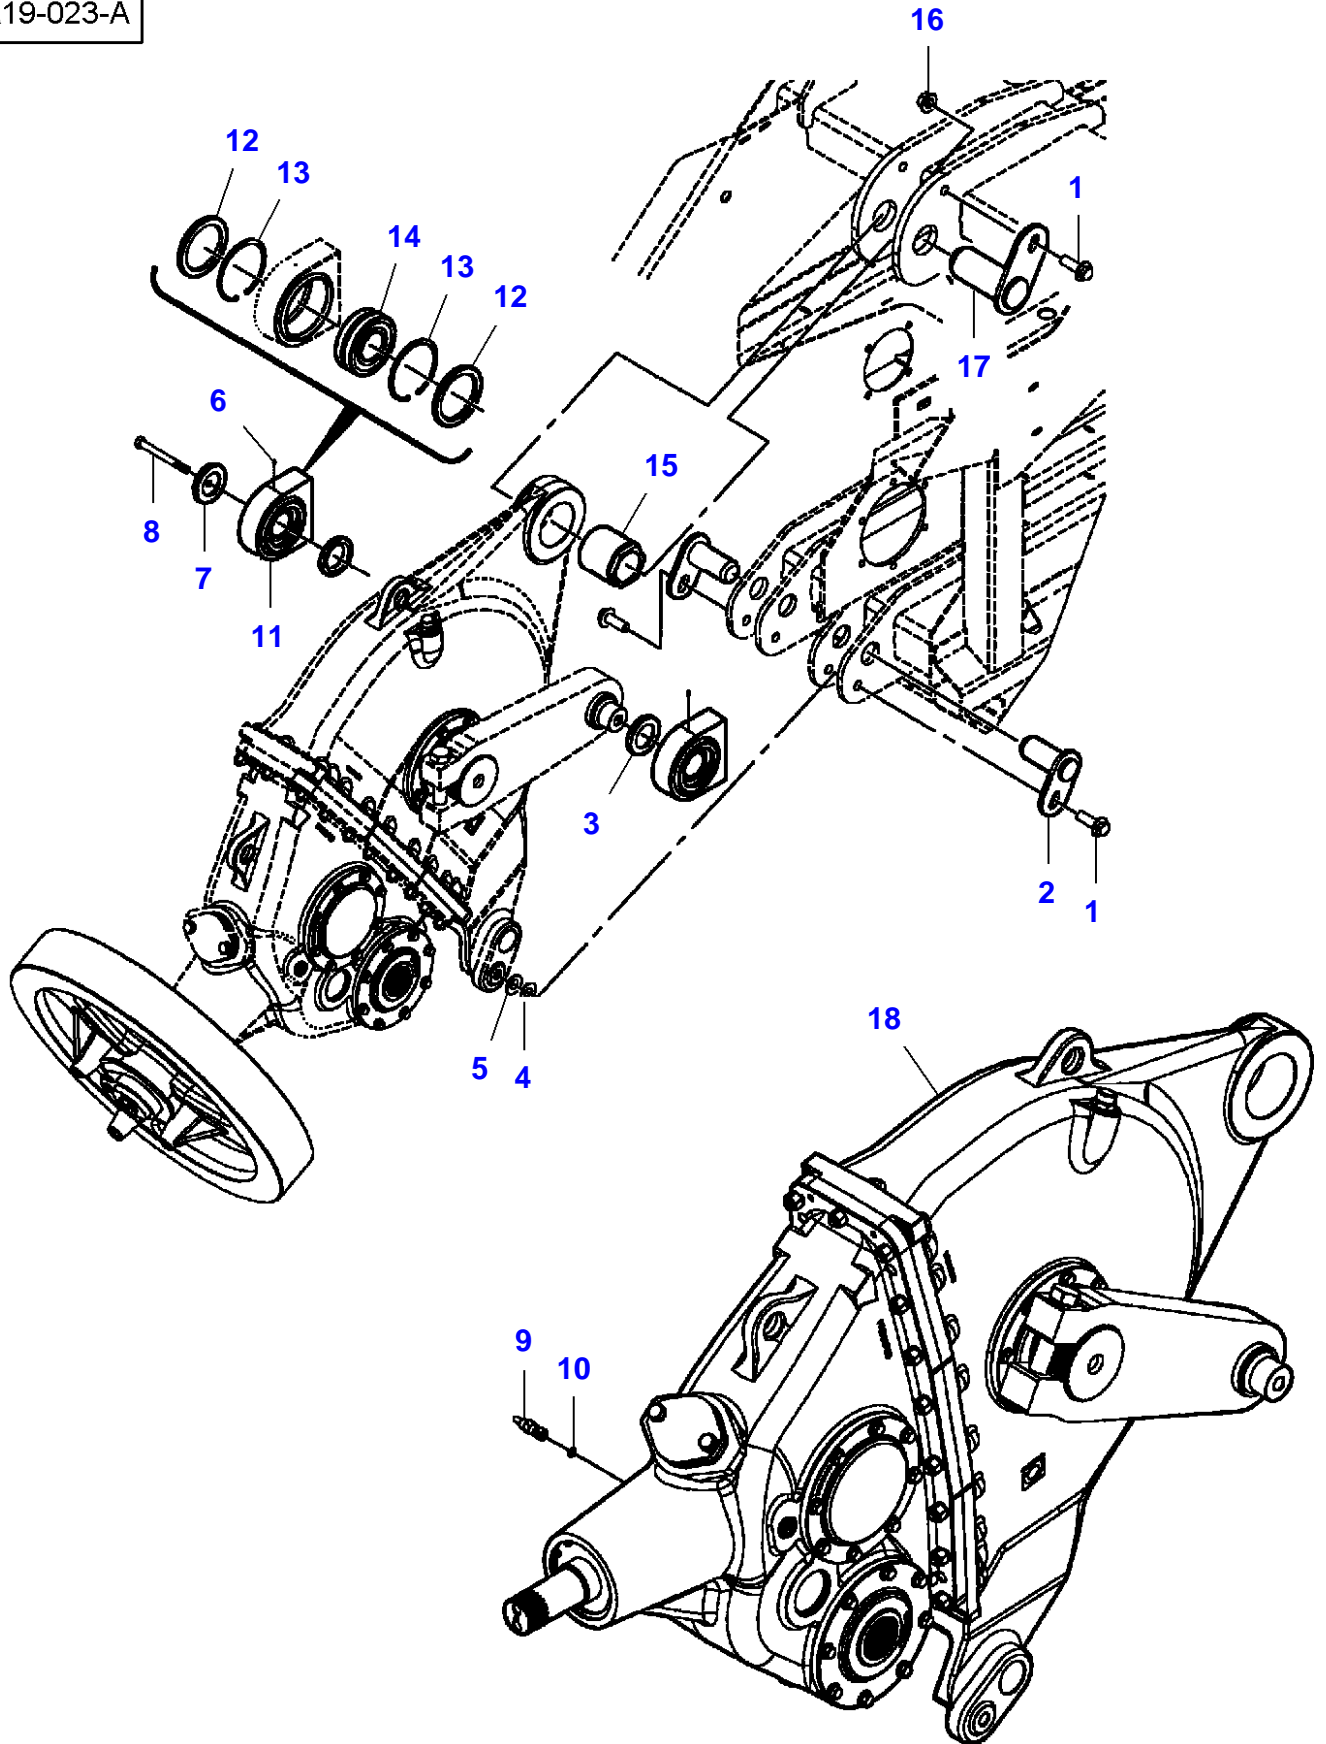

5-BA19-023-A

Gearbox

Item	Part Number	Qty	Description	Comments
1	3009256X1	3	Carriage Bolt	M20 X 60
2	700146149	2	Pin	
3	700123119	2	Spacer	
4	Y852608	X	Bush	7/8" X 14
5	700730827	2	Bush	
6	70923219	2	Grease Fitting	1/4"-28
7	700123122	1	Washer	
8	703660	1	Hex Cap Screw	3/4"-10 X 5
	Y705566	1	Flat Washer	3/4"
	700710072	1	Locknut	3/4"-10
9	5015257M1	1	Sensor	
10	7040330	1	O Ring	
11	700123120	2	Bearing Flange	
12	8744054	2	Oil Seal	(11)
13	355994X1	2	Circlip	(11)
14	8051005	1	Roller Bearing	(11)
15	700141086	1	Eccentric	
16	3019128X1	1	Nut	M20
17	700146152	1	Pin	
18	700723442	1	Gearbox	See Page - Reference Number 010-0065/1