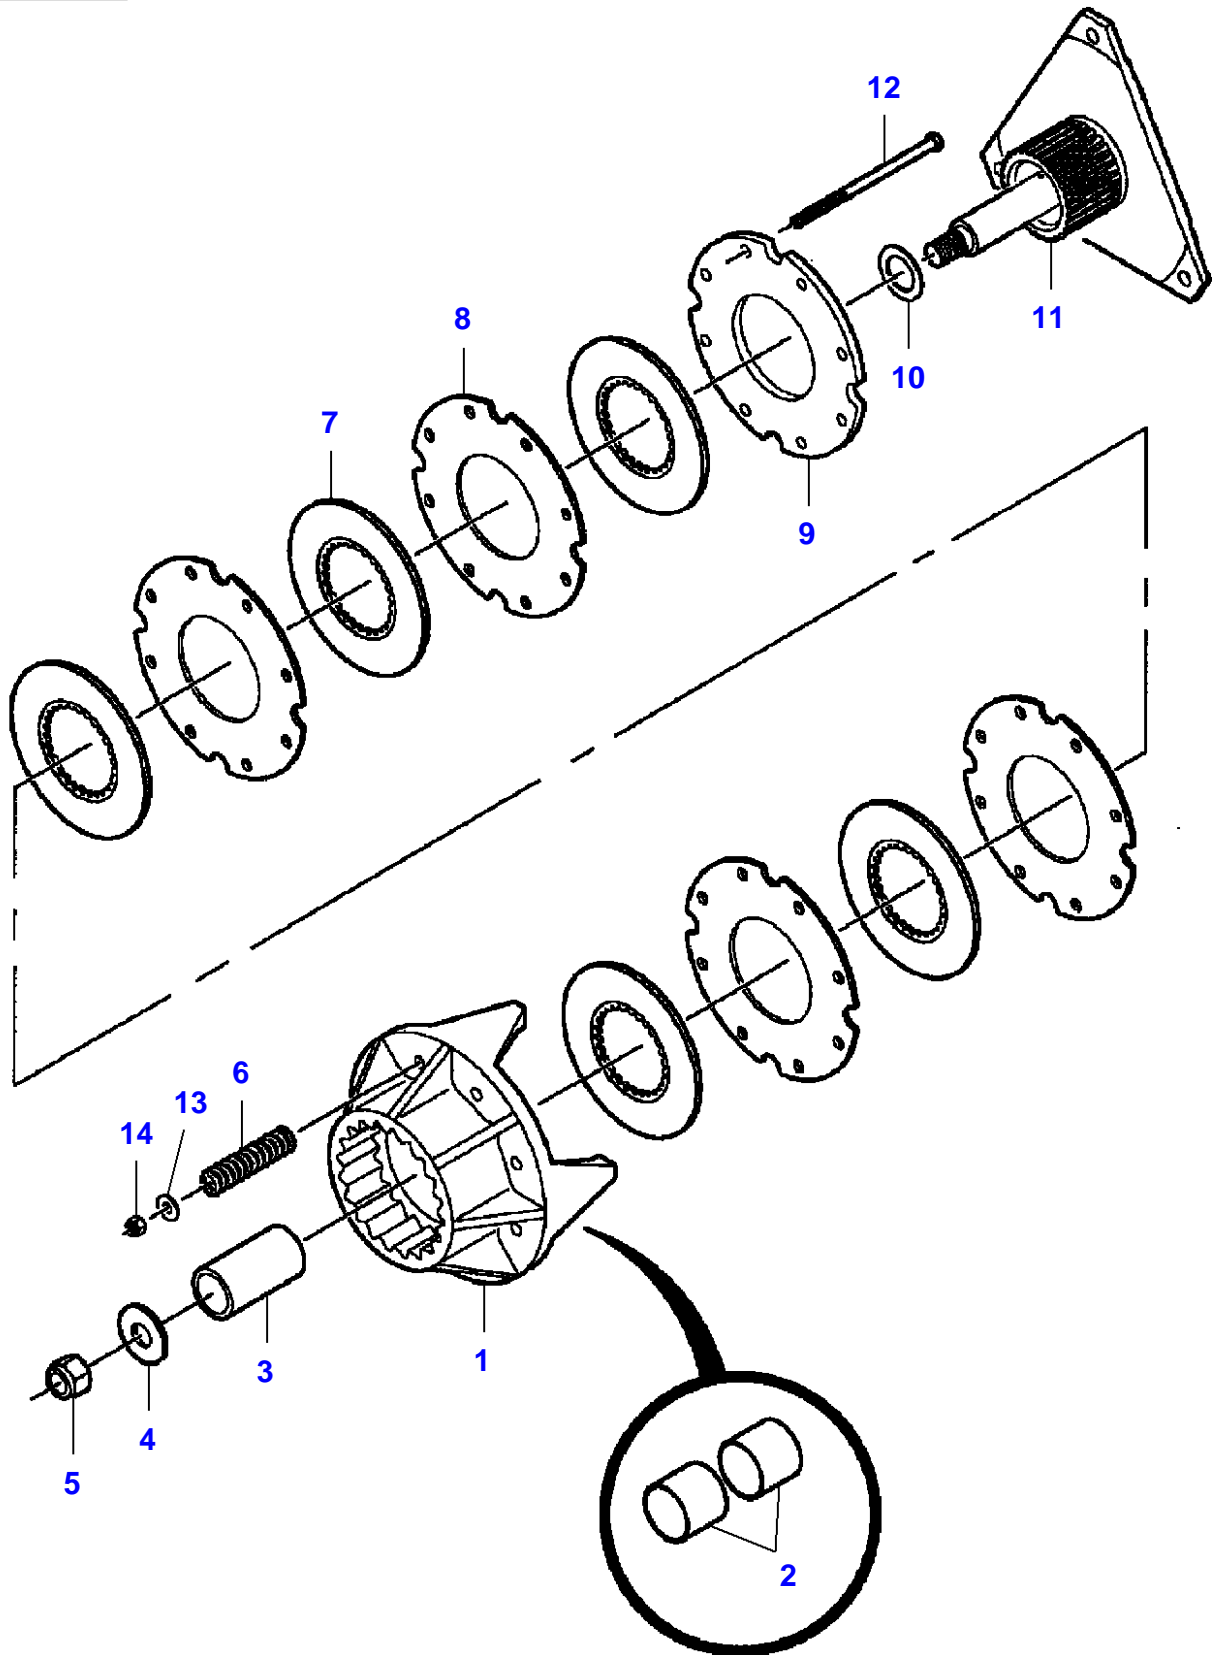

5-BA01-071-A

Transmission - Flywheel Clutch

Item	Part Number	Qty	Description	Comments
1	700164637	1	Housing	
2	7852114	2	Bush	(1)
3	6350805	1	Tube	
4	76521	1	Flat Washer	7/8"
5	700707250	1	Nut	7/8"-14
6	858019	8	Comp.Spring	
7	700108820	5	Friction Disc	
8	700112903	4	Plate	
9	6522866	1	Plate	
10	Y52274	1	Bush	
11	700141153	1	Shaft	
12	700732562	8	Hex Cap Screw	3/8"-16 X 7-1/2
13	700709603	8	Flat Washer	3/8"
14	Y704734	8	Locknut	3/8"-16