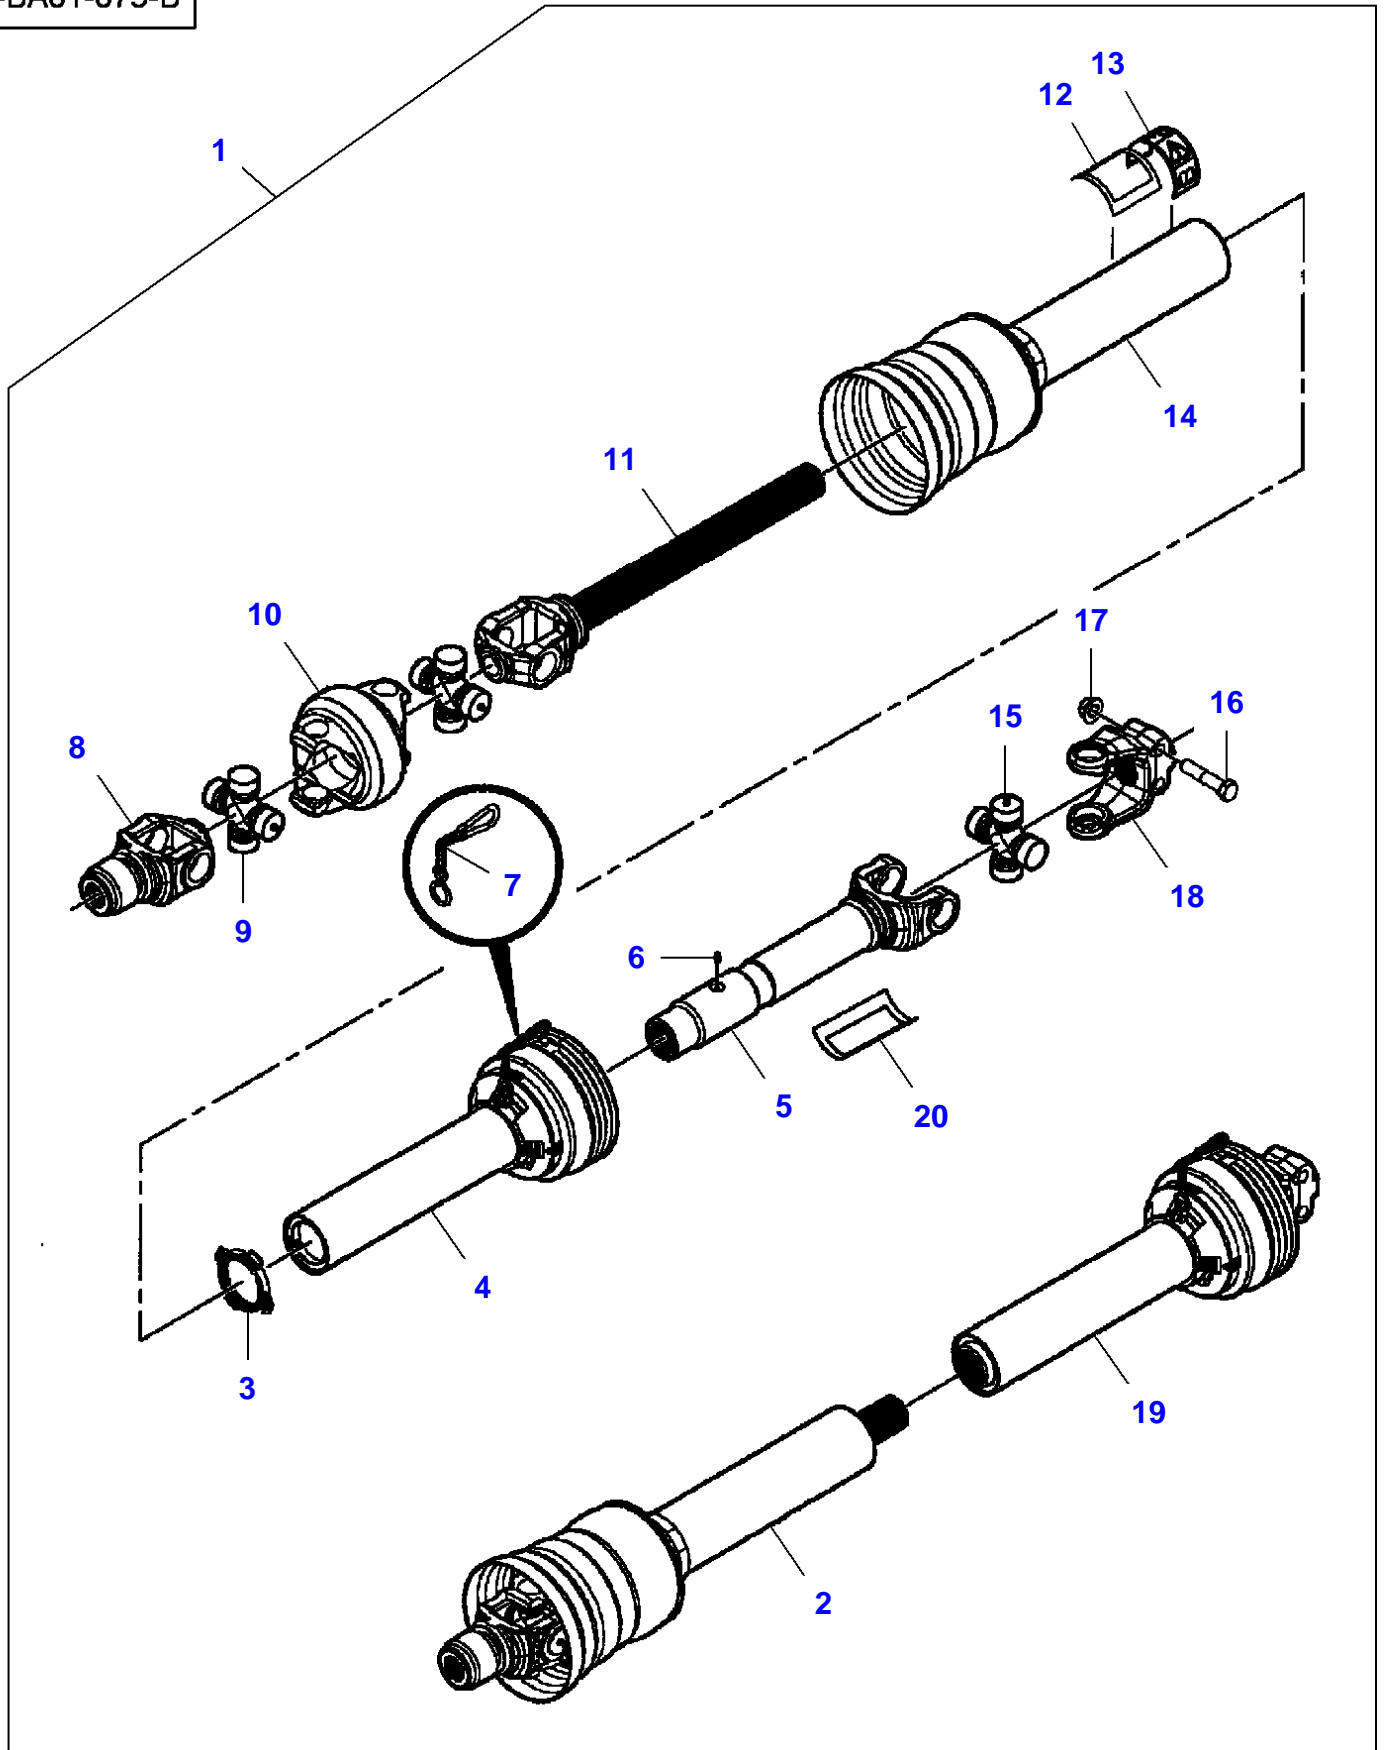

5-BA01-075-B

Fendt

990 / 990 S MEDIUM SQUARE BALER - |---> HT 73101 - 3906202

3906202

Transmission - C.E - Type 3 1"-3/4 X 20 Splines - Auto Lock - Up To A.H.B 03100

Page010-0035

Item	Part Number	Qty	Description	Comments
1	MK41215	1	Kit, Attachment	
2	700728941	1	Universal Joint	(1)
3	700723268	2	Kit, Repair	(1)
4	700728950	1	Guard	(1)
5	700728951	1	Yoke	(1)
6	70923219	1	Grease Fitting	(1) 1/4"-28
7	700729055	2	Kit, Chain	(1)
8	700728944	1	Yoke	(1)
	700711425	1	Kit, Repair	(8)
9	700728945	2	Spider	(1)
	70923219	1	Grease Fitting	(9) 1/4"-28
10	700728946	1	Housing	(1)
11	700728947	1	Yoke	(1)
12	700707960	1	Decal	(1)
13	700728658	1	Decal	(1)
14	700728948	1	Guard	[A] (1)
15	700724136	1	Spider	(1)
	70923219	1	Grease Fitting	(15) 1/4"-28
16	700708270	2	Hex Cap Screw	(1) 5/8"-11 X 3
17	700711198	2	Locknut	(1) 5/8"-11
18	700721794	1	Yoke	(1)
19	700728942	1	Universal Joint	(1)
20	210371	1	Decal	(1)

FOOTNOTE [A] THE APPROPRIATE SAFETY DECALS MUST BE ORDERED AND FITTED TO THIS PART