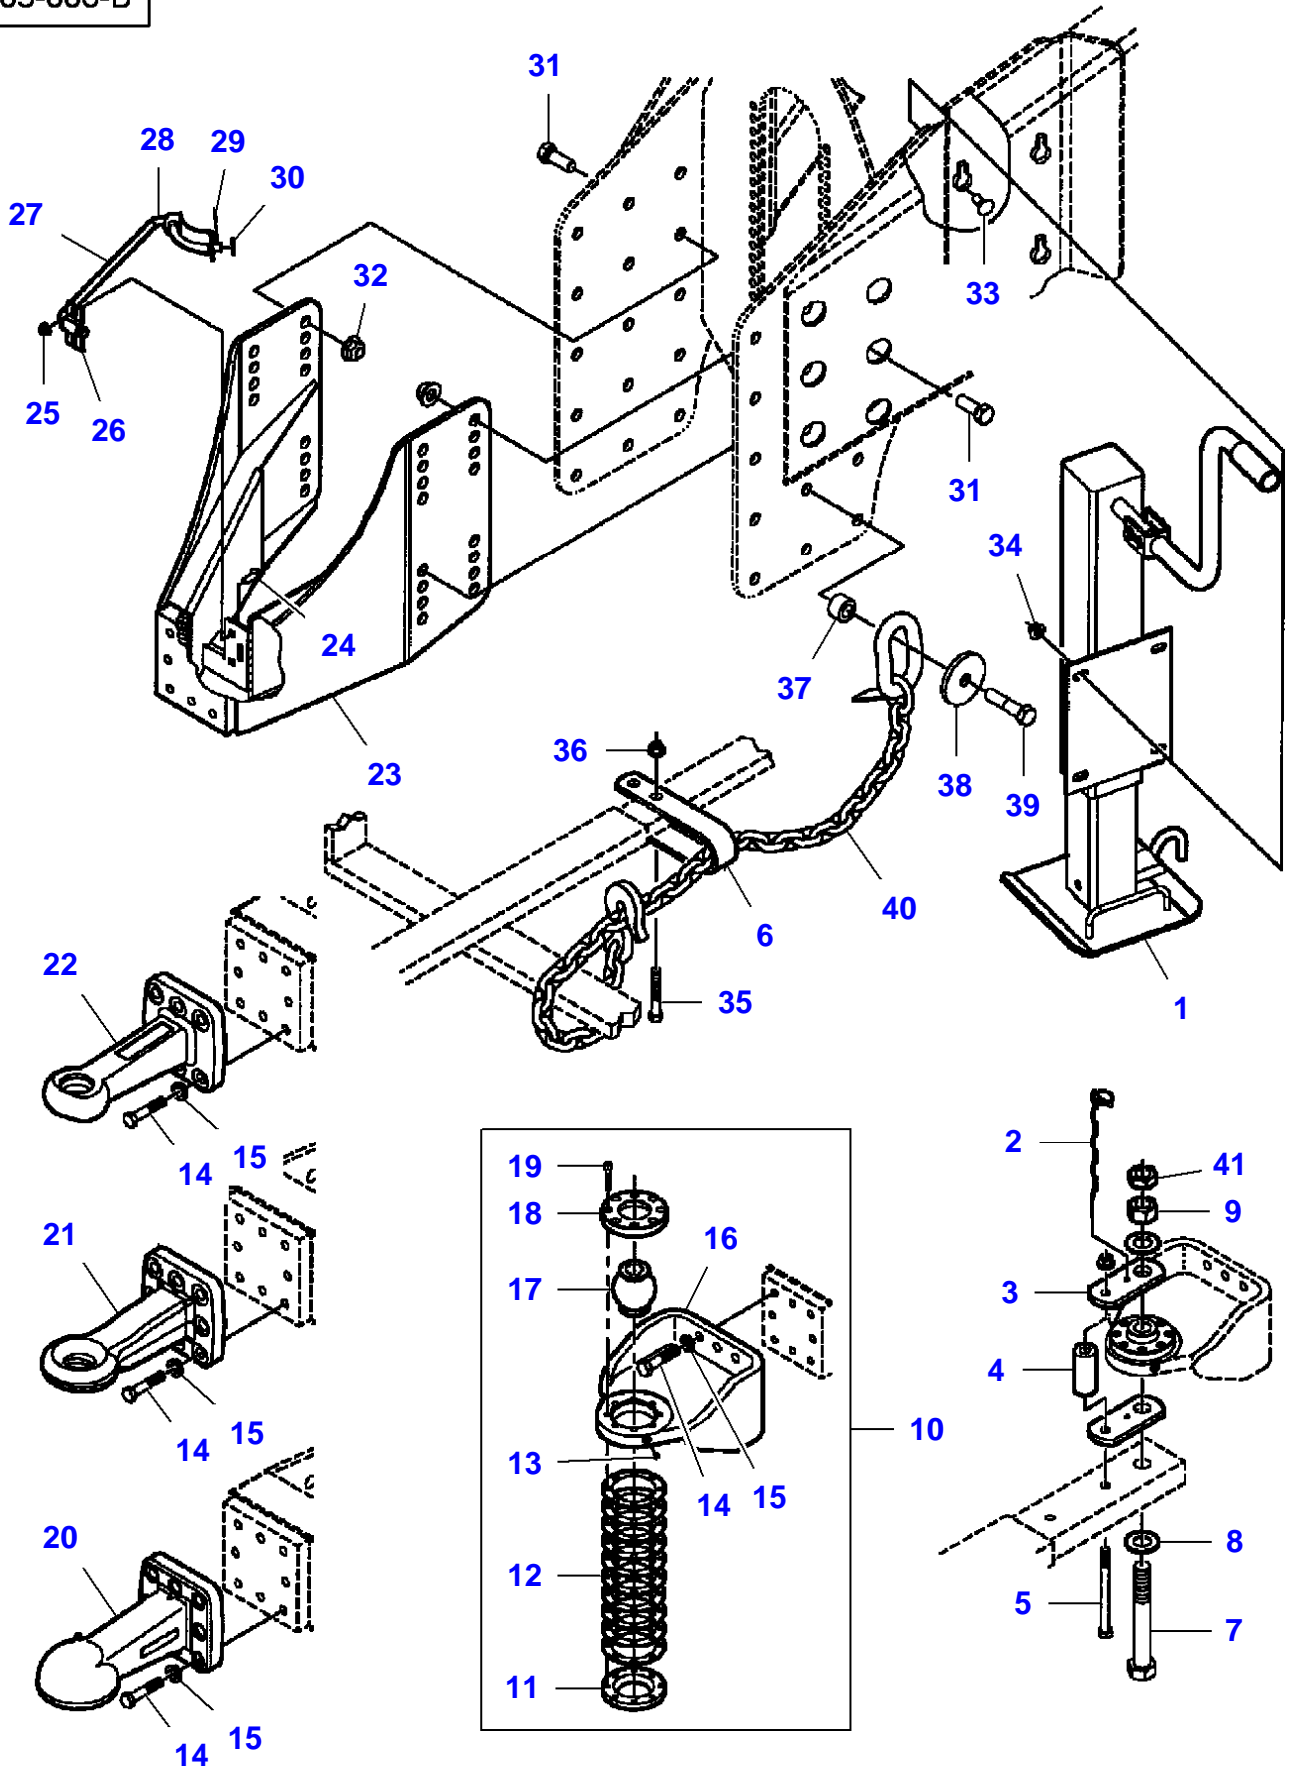

## Linkage - Safety Chain

Item	Part Number	Qty	Description	Comments
1	700727157	1	Jack	
	700720180	1	Kit, Hardware	(1)
	700720181	1	Grip	(1)
2	Y762260	1	Pin	
3	1663161	2	Plate	
4	1663162	1	Spacer	
5	700716624	1	Hex Cap Screw	5/8"-11 X 7-1/2
	700703922	1	Locknut	5/8"-11
6	700113646	1	Clevis	
7	700124041	1	Hex Cap Screw	1"-1/4-7 X 9
8	7705197	2	Washer	
9	7704653	1	Nut	
10	700164425	1	Kit, Hitch	
11	1663158	1	Ring	(10)
12	1663163	10	Shim	(10)
13	70923219	1	Grease Fitting	(10) 1/4"-28
14	339881X1	28	Hex Cap Screw	(10) M16 X 60
15	700708348	28	Lock Washer	(10) M16
16	700164420	1	Hitch	(10)
17	1663159	1	Ball	(10)
18	1663157	1	Ring	(10)
19	70912269	8	Hex Socket Screw	(10) 3/8"-16 X 2
20	700721590	1	Coupling	
21	700723357	1	Coupling	
22	700721591	1	Coupling	
23	700142415	1	Hitch	
24	7883382	2	Hex Cap Screw	3/8"-16 X 1
25	Y704734	2	Locknut	3/8"-16
26	700143155	1	Clamp	
27	700143154	1	Rod	
28	700143158	1	Strap	
29	354057X1	1	Split Pin	1/8" X 3/4
30	Y705624	1	Flat Washer	1/2"
31	700721715	6	Hex Cap Screw	3/4"-10 X 2
32	700703923	6	Locknut	3/4"-10
33	68619	4	Carriage Bolt	1/2"-13 X 1-1/4
34	700714586	4	Nut	1/2"-13
35	354294X1	1	Hex Cap Screw	5/8"-11 X 3-3/4
36	70926937	1	Locknut	5/8"-11
37	700139417	1	Bush	
38	6579106	1	Cap	
39	W907183-4	1	Hex Cap Screw	3/4"-10 X 3-3/4
	700703923	1	Locknut	3/4"-10
40	700720132	1	Chain	
41	704585	1	Nut	

## Transmission

Item	Part Number	Qty	Description	Comments
1	7883432	8	Hex Cap Screw	1/2"-13 X 1-3/4
2	700711557	8	Flat Washer	1/2"
3	700714586	8	Nut	1/2"-13
4	700708646	4	Screw	No 12-24 X 5/8
5	71345596	4	Nut	No 12-24
6	700143340	1	Flange	
7	700729081	1	Cone	
8	700708270	2	Hex Cap Screw	5/8"-11 X 3
9	700711198	2	Locknut	5/8"-11
10	<b>700113037</b>	2	Pin	
11	<b>700113036</b>	2	Pawl	
12	N856869	2	Roll Pin	3/16" X 1-1/2
13	70915276	1	Grease Fitting	1/8"-27 X 90?
14	6522932	2	Shim	
15	8701237	3	Hex Cap Screw	1/2"-13 X 1-1/2
16	705541	3	Flat Washer	1/2"