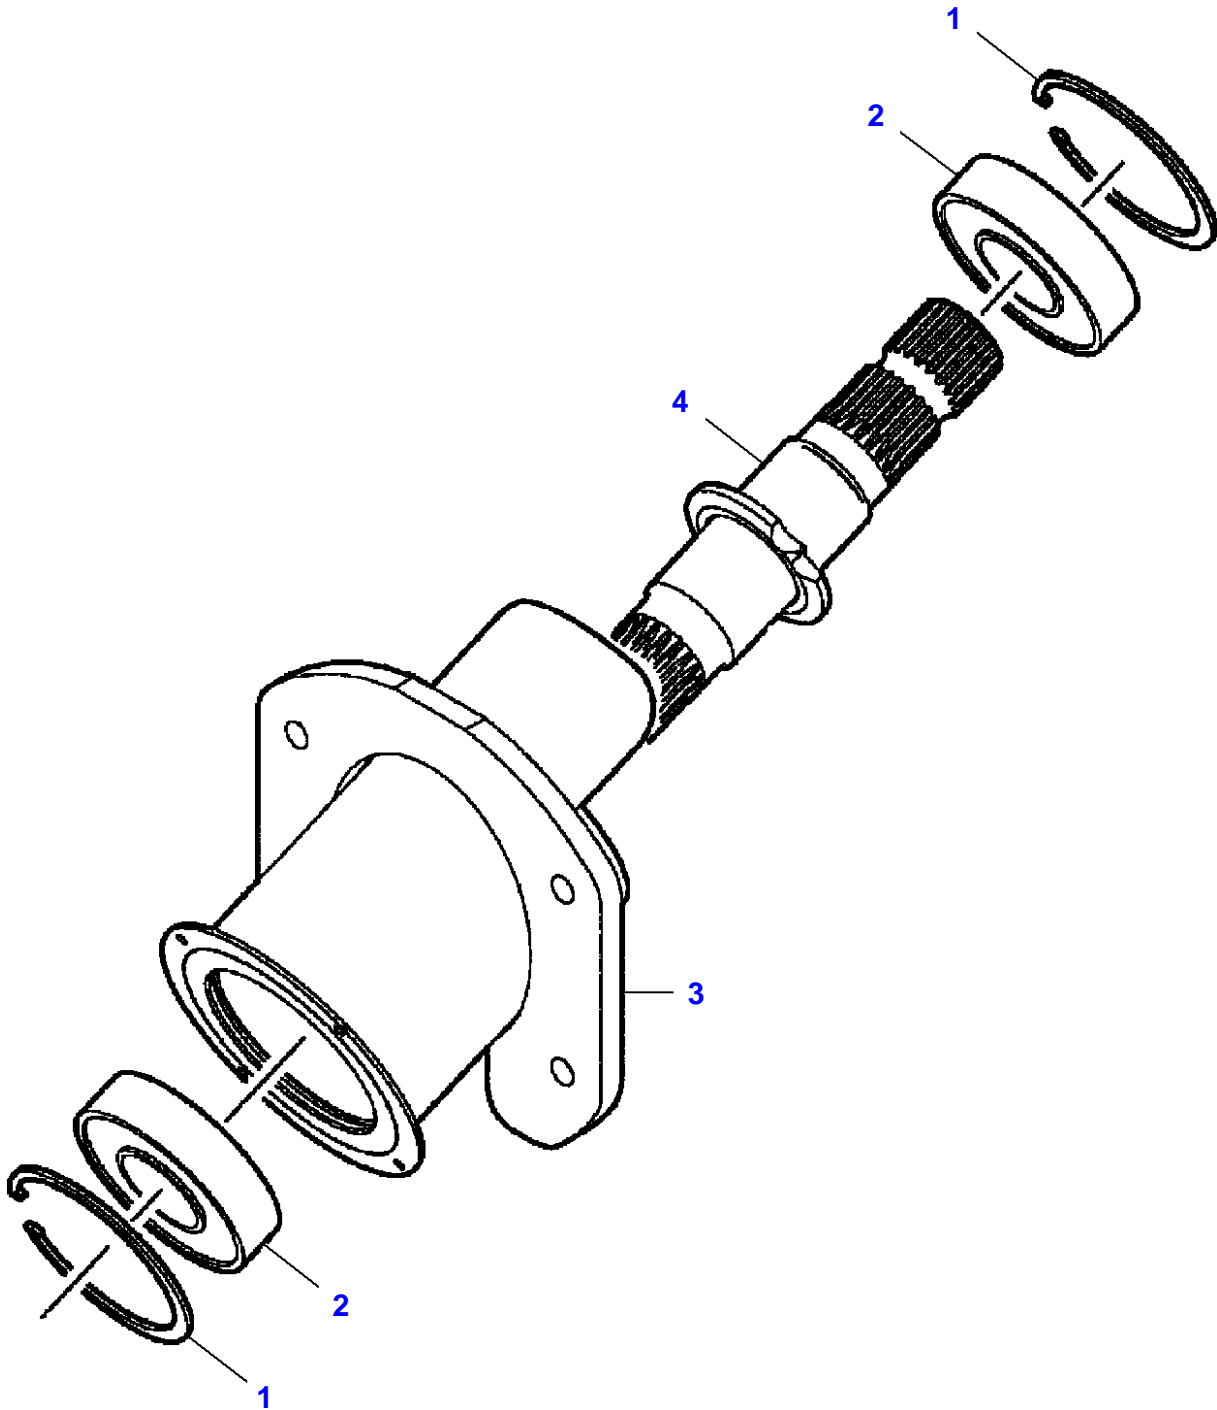

5-BA01-072-A

Fendt

990 / 990 S MEDIUM SQUARE BALER - |---> HT 73101 - 3906202

3906202

Transmission - Drive Shaft

Page010-0015

Item	Part Number	Qty	Description
1	355994X1	2	Circlip
2	700721594	2	Bear. 6309 2rs
3	700144490	1	Support
4	700144004	1	Shaft