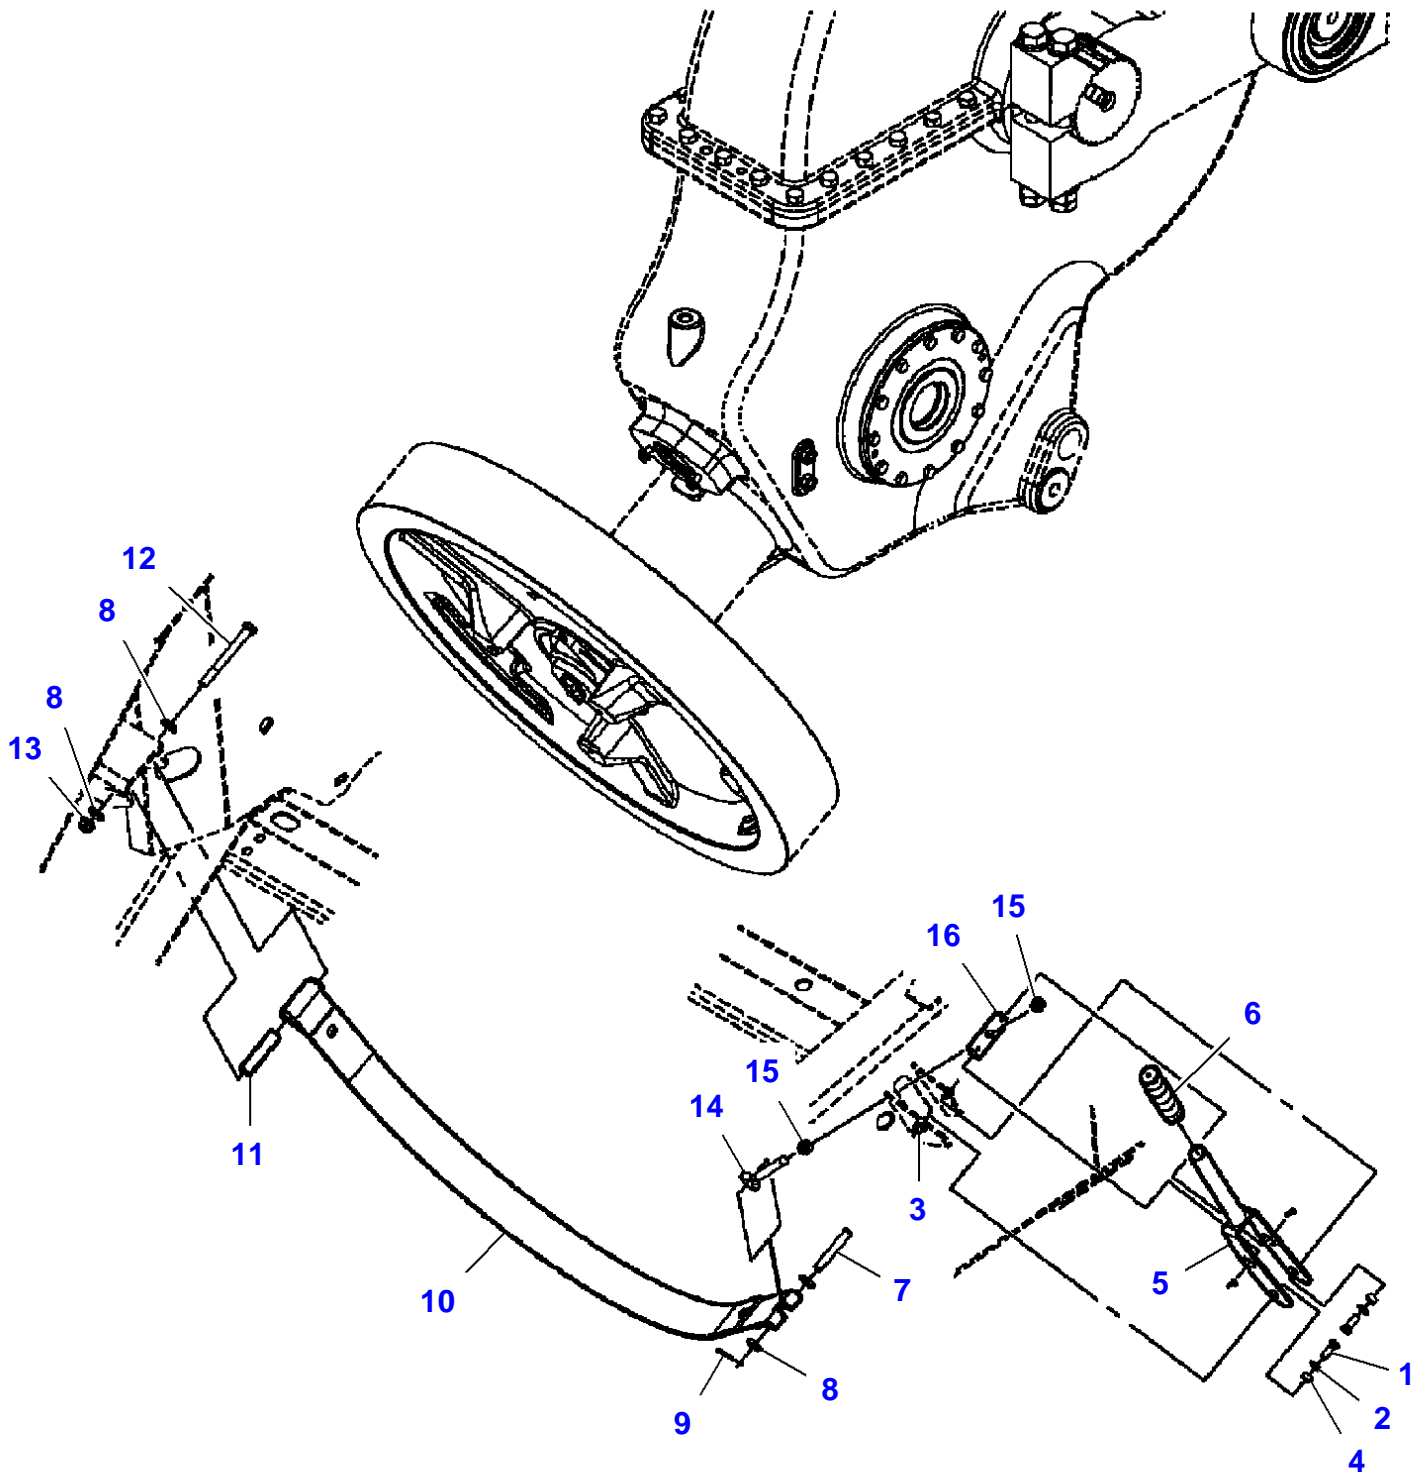

5-BA01-076-C

Transmission - Flywheel Brake

Item	Part Number	Qty	Description	Comments
1	353691X1	2	Hex Cap Screw	3/8"-16 X 1
2	Y705533	2	Flat Washer	3/8"
3	Y704734	2	Locknut	3/8"-16
4	6489231	2	Spacer	
5	700113054	1	Grip	
6	27342	1	Handle	
7	63883	1	Clevis Pin	1/2" X 3
8	705541	4	Flat Washer	1/2"
9	354066X1	1	Split Pin	5/32" X 1
10	700123832B	1	Brake	
11	6524003	1	Spacer	
12	354667X1	1	Hex Cap Screw	1/2"-13 X 4-1/2
13	Y704742	1	Locknut	1/2"-13
14	766667	1	Eye Bolt	
15	7704752	2	Nut	1/2"-13
16	700113057	1	Pin