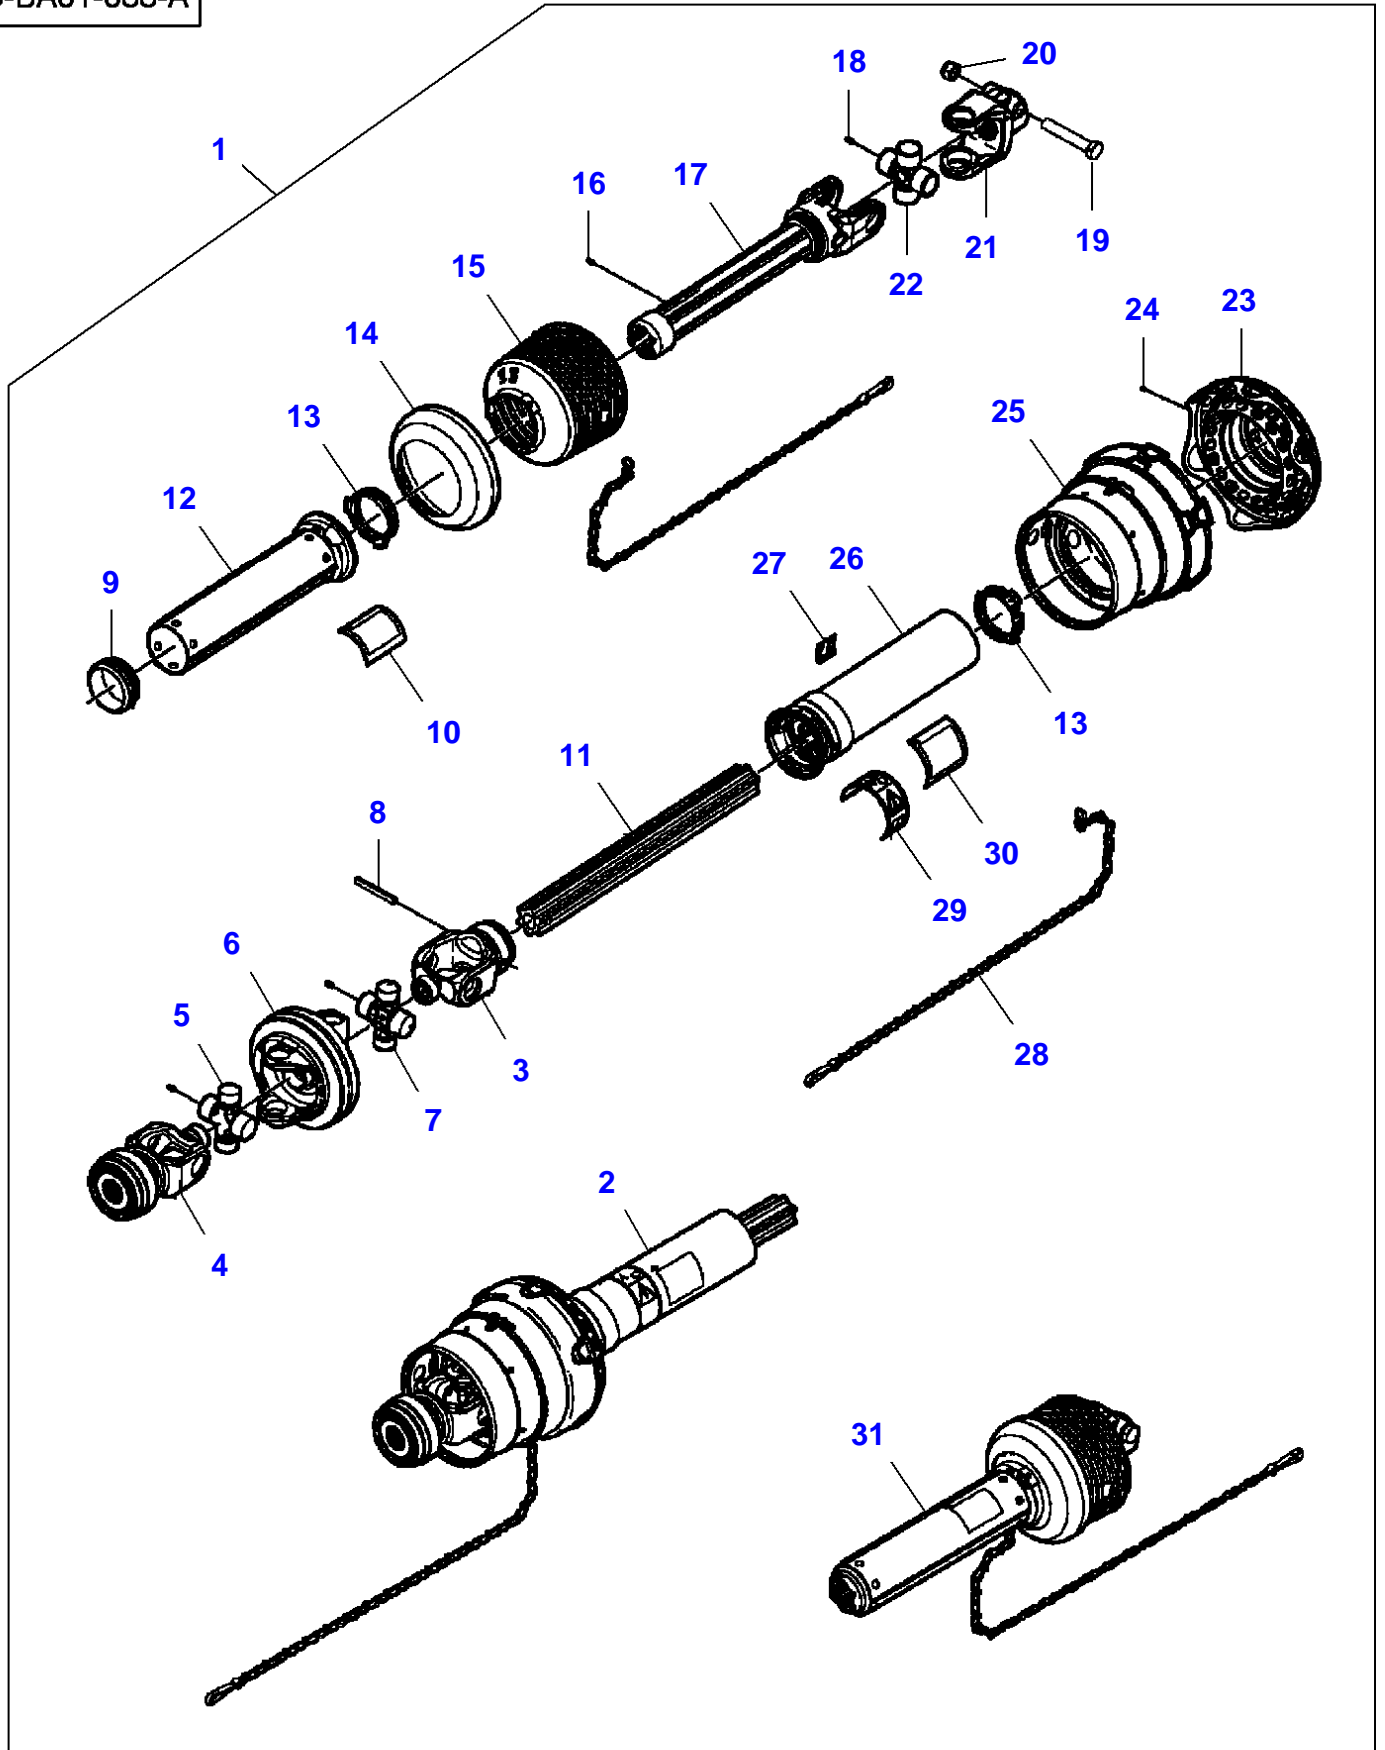

5-BA01-088-A

Item	Part Number	Qty	Description	Comments
1	700957666F	1	Kit, Attachment	
2	700735106	1	Universal Joint	(1)
3	700735112	1	Yoke	(1)
4	700735109	1	Yoke	(1)
	700735126	1	Kit, Repair	(4)
5	700735113	1	Spider	(1)
6	700735110	1	Yoke	(1)
7	700735111	1	Spider	(1)
8	763847	1	Pin	(1)
9	700735123	1	Bearing	(1)
10	210371	1	Decal	(1)
				"Danger"
11	700735114	1	Shaft	(1)
12	700735119	1	Tube	[A]
				(1)
13	6581954	2	Bearing Bush	(1)
14	700735124	1	Collar	(1)
15	700735122	1	Cone	(1)
16	700707556	1	Grease Fitting	(1)
17	700735115	1	Yoke	(1)
18	700735125	3	Grease Fitting	(1)
				M6
19	339182X1	1	Hex Cap Screw	(1)
				M16 X 90
20	1442739X1	1	Locknut	(1)
				M16
21	700711395	1	Yoke	(1)
22	700735116	1	Spider	(1)
23	700735121	1	Cone	(1)
24	1077994M1	10	Screw	(1)
25	700735120	1	Cone	(1)
26	700735117	1	Tube	[A]
				(1)
27	700735129	1	Decal	(1)
28	71382485	2	Chain	(1)
				Length 760 mm
29	700728658	1	Decal	(1)
30	700707960	1	Decal	(1)
31	700735107	1	Universal Joint	(1)

FOOTNOTE [A] THE APPROPRIATE SAFETY DECALS MUST BE ORDERED AND FITTED TO THIS PART