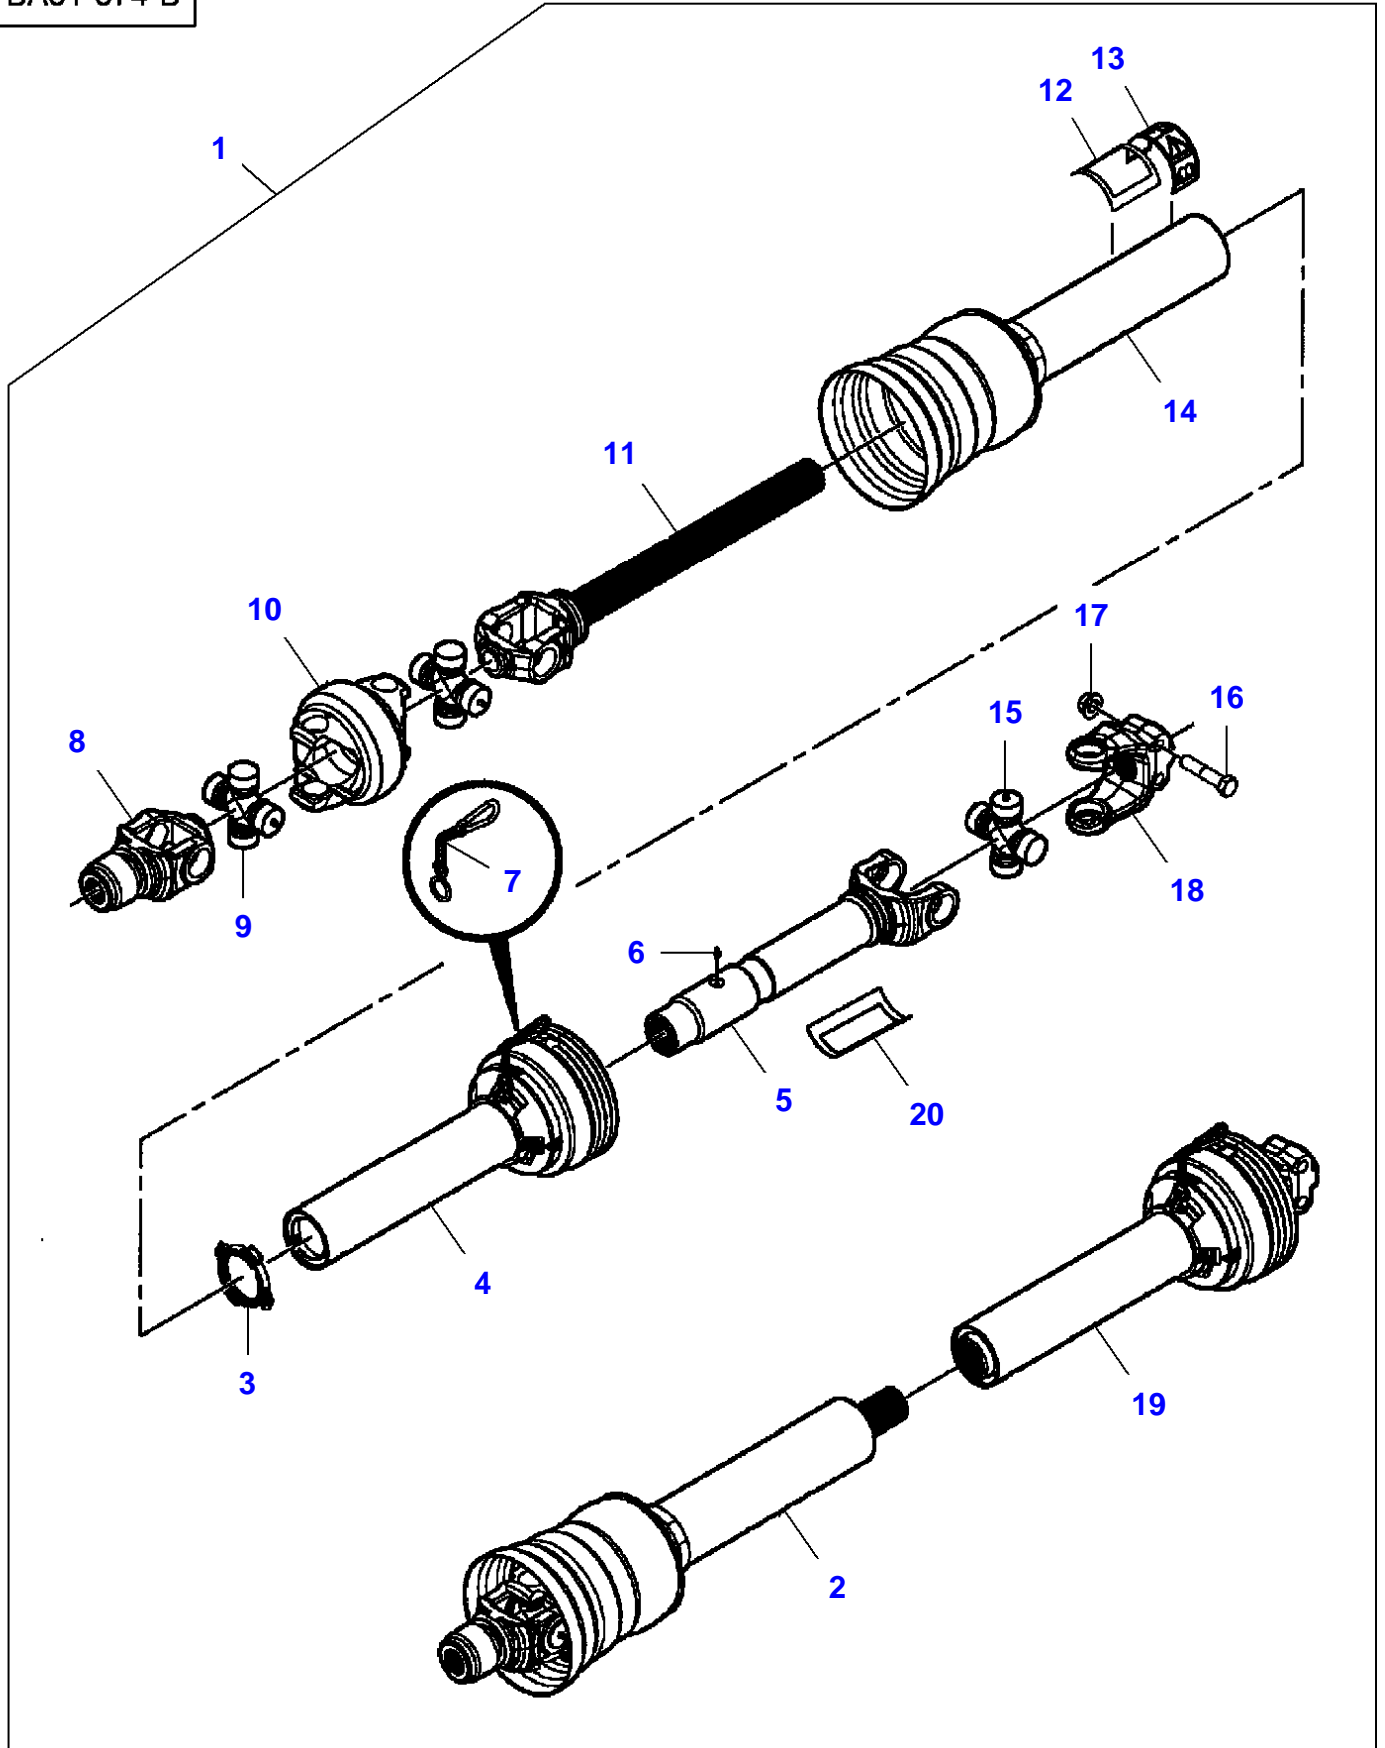

5-BA01-074-B

Fendt

990 / 990 S MEDIUM SQUARE BALER - |---> HT 73101 - 3906202

3906202

Transmission - C.E - Type 2 1"-3/8 X 21 Splines - Auto Lock - Up To A.H.B 03100

Page010-0025

Item	Part Number	Qty	Description	Comments
1	MK41214	1	Kit, Attachment	
2	700728940	1	Universal Joint	(1)
3	700723268	2	Kit, Repair	(1)
4	700728950	1	Guard	(1)
5	700728951	1	Yoke	(1)
6	70923219	1	Grease Fitting	(1) 1/4"-28
7	700729055	2	Kit, Chain	(1)
8	700728943	1	Yoke	(1)
	700720122	1	Kit, Repair	(8)
9	700728945	2	Spider	(1)
	70923219	1	Grease Fitting	(9) 1/4"-28
10	700728946	1	Housing	(1)
11	700728947	1	Yoke	(1)
12	700707960	1	Decal	(1)
13	700728658	1	Decal	(1)
14	700728948	1	Guard	[A] (1)
15	700724136	1	Spider	(1)
	70923219	1	Grease Fitting	(15) 1/4"-28
16	700708270	2	Hex Cap Screw	(1) 5/8"-11 X 3
17	700711198	2	Locknut	(1) 5/8"-11
18	700721794	1	Yoke	(1)
19	700728942	1	Universal Joint	(1)
20	210371	1	Decal	(1)

FOOTNOTE [A] THE APPROPRIATE SAFETY DECALS MUST BE ORDERED AND FITTED TO THIS PART