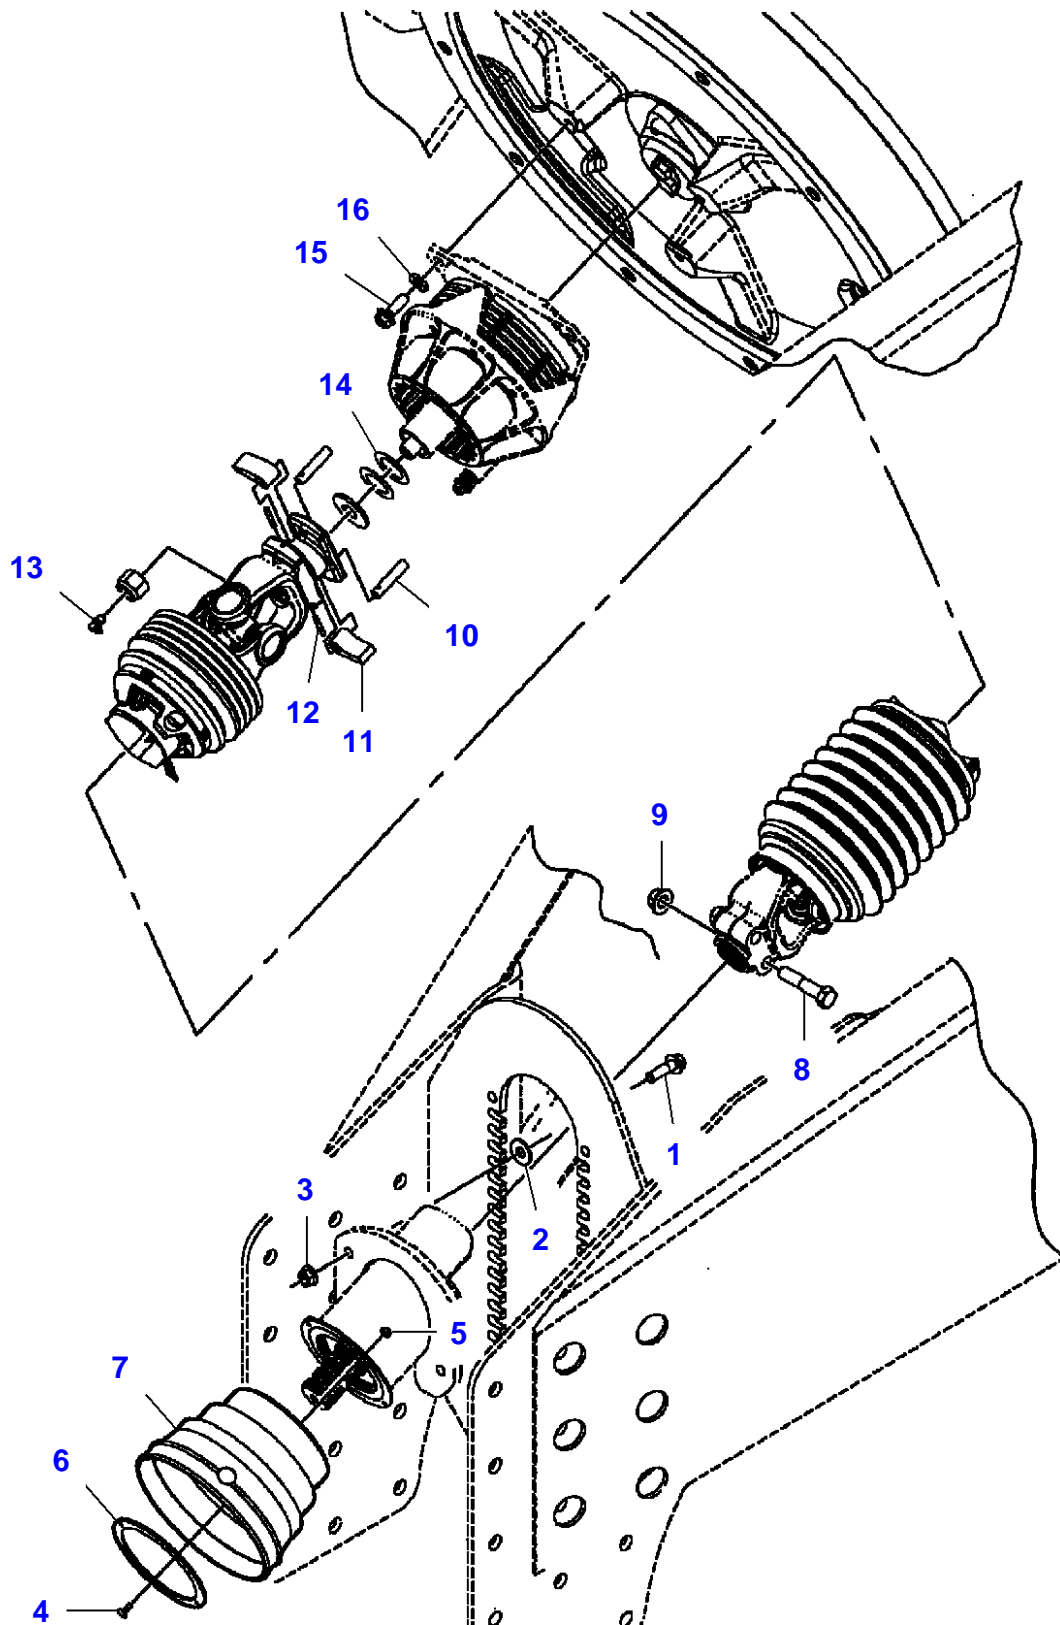

Page Title	Page Number
Linkage - Safety Chain	010-0005
Transmission	010-0010
Transmission - Drive Shaft	010-0015
Transmission - Secondary	010-0020
Transmission - C.E - Type 2 1"-3/8 X 21 Splines - Auto Lock - Up To A.H.B 03100	010-0025
Transmission - C.E - Type 2 1"-3/8 X 21 Splines - Auto Lock - From A.H.B 03101	010-0030
Transmission - C.E - Type 3 1"-3/4 X 20 Splines - Auto Lock - Up To A.H.B 03100	010-0035
Transmission - C.E - Type 3 1"-3/4 X 20 Splines - Auto Lock - From A.H.B 03101	010-0040
Transmission - Flywheel	010-0045
Transmission - Flywheel Brake	010-0050
Transmission - Flywheel Clutch	010-0055
Gearbox	010-0060
Gearbox	010-0065
Chain Drive - Left Side - Up To H.T 73333	010-0070
Chain Drive - Left Side - From H.T 73334	010-0075
Chain Drive - Right Side	010-0080
Chain Drive	010-0085
Chain Drive - Clutch	010-0090
"Cutter" Drive Assembly - Left	010-0095
"Cutter" Drive Assembly - Left - Clutch	010-0100
Gearbox - "Cutter"	010-0105

## Transmission

Item	Part Number	Qty	Description	Comments
1	7883432	8	Hex Cap Screw	1/2"-13 X 1-3/4
2	700711557	8	Flat Washer	1/2"
3	700714586	8	Nut	1/2"-13
4	700708646	4	Screw	No 12-24 X 5/8
5	71345596	4	Nut	No 12-24
6	700143340	1	Flange	
7	700729081	1	Cone	
8	700708270	2	Hex Cap Screw	5/8"-11 X 3
9	700711198	2	Locknut	5/8"-11
10	<b>700113037</b>	2	Pin	
11	<b>700113036</b>	2	Pawl	
12	N856869	2	Roll Pin	3/16" X 1-1/2
13	70915276	1	Grease Fitting	1/8"-27 X 90?
14	6522932	2	Shim	
15	8701237	3	Hex Cap Screw	1/2"-13 X 1-1/2
16	705541	3	Flat Washer	1/2"