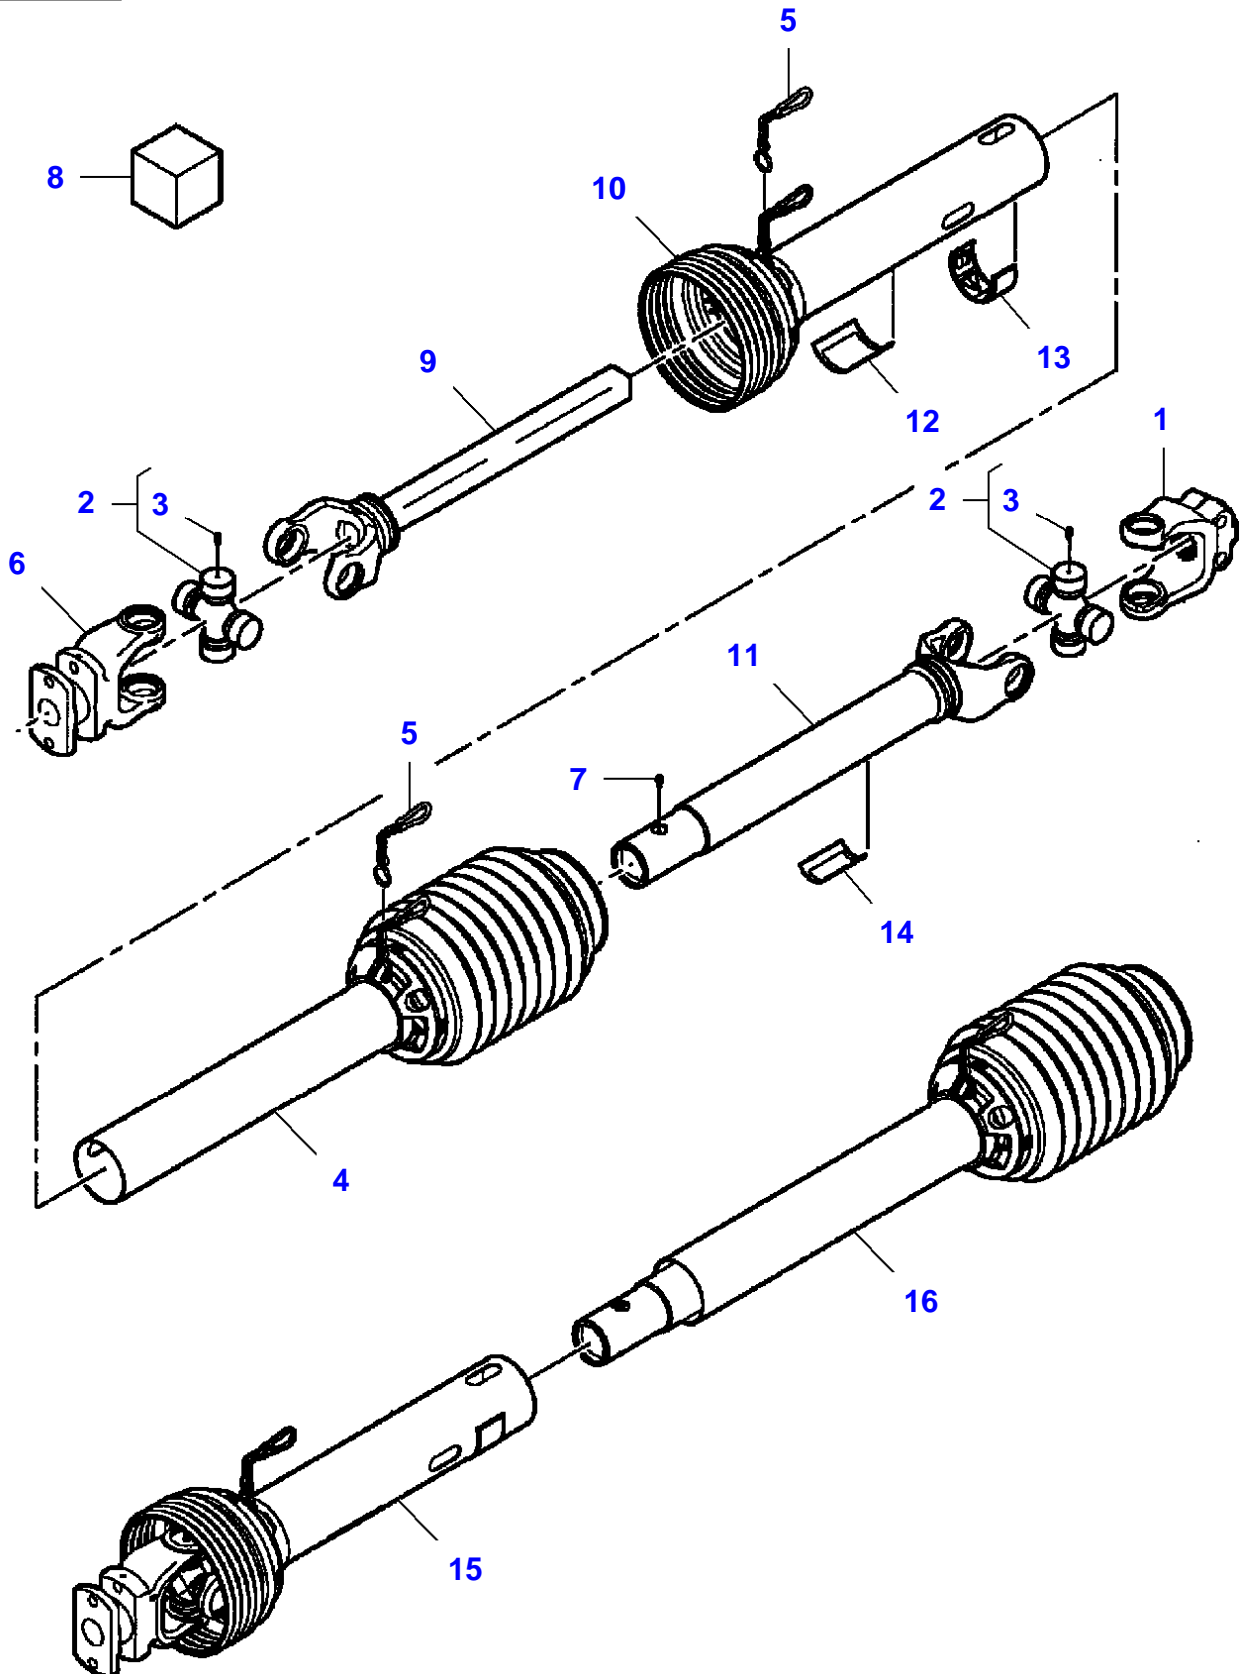

5-BA01-073-B

Transmission - Secondary

Item	Part Number	Qty	Description	Comments
1	700721794	1	Yoke	
2	700724136	2	Spider	
3	70923219	1	Grease Fitting	(2) 1/4"-28
4	700724141	1	Guard	
5	700720152	2	Kit, Chain	
6	700706955	1	Yoke	
	1124697	1	Bear. 6005 Rs	(6)
	700706956	1	Bearing	(6)
	70927699	1	Snapping	(6)
	70915275	1	Grease Fitting	(6) 1/8"-27 X 65?
7	70923219	1	Grease Fitting	1/4"-28
8	700723268	1	Kit, Repair	
9	700724137	1	Yoke	
10	700724140	1	Guard	[A]
11	700724142	1	Yoke	[A]
12	700707960	1	Decal	"Danger PTO"
13	700728658	1	Decal	"Warning CE"
14	210371	1	Decal	"Danger"
15	700724123	1	Universal Joint	
16	700724125	1	Universal Joint	

FOOTNOTE [A] THE APPROPRIATE SAFETY DECALS MUST BE ORDERED AND FITTED TO THIS PART