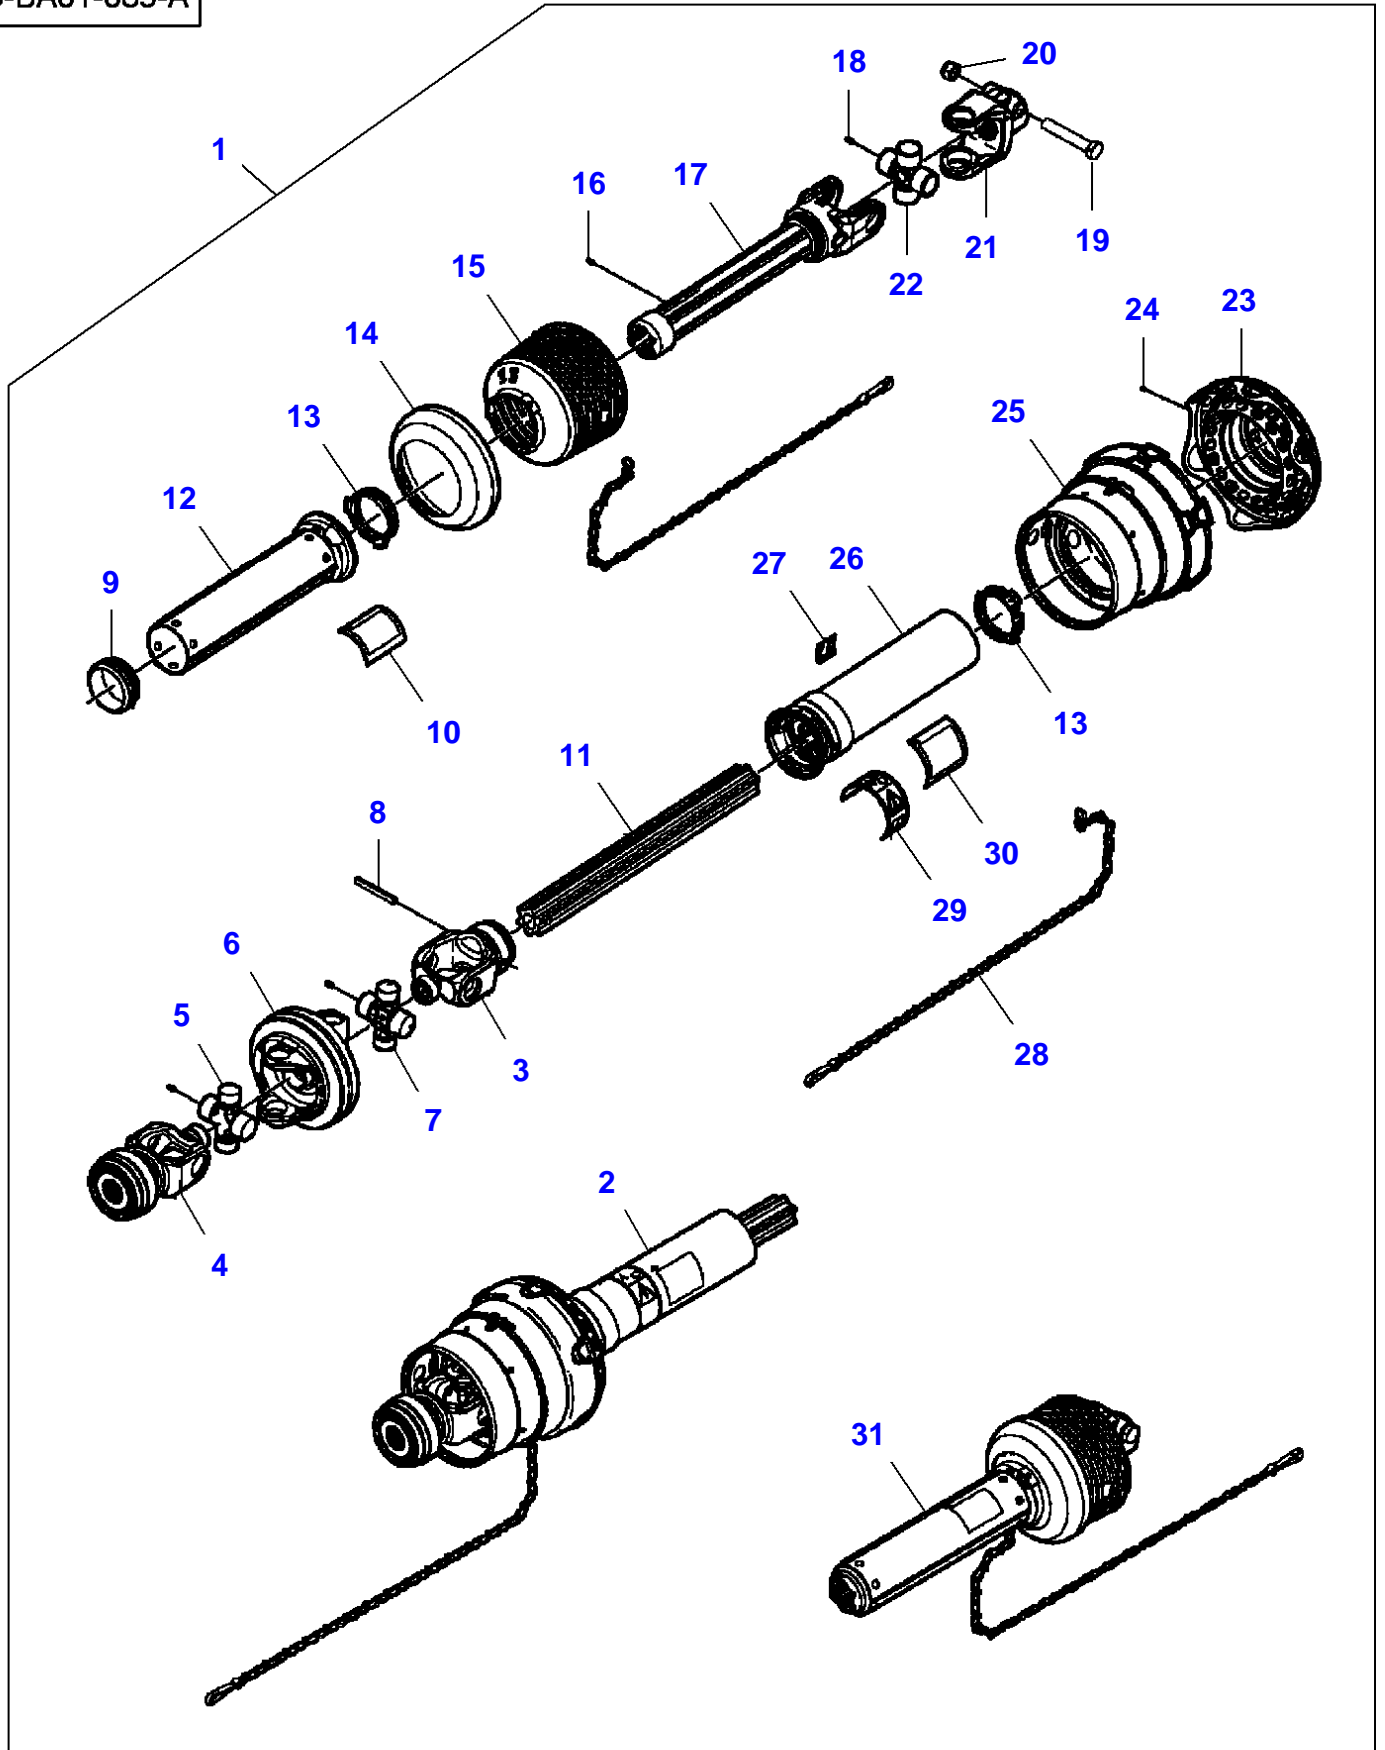

5-BA01-089-A

Item	Part Number	Qty	Description	Comments
1	700957667F	1	Kit, Attachment	
2	700735108	1	Universal Joint	(1)
3	700735112	1	Yoke	(1)
4	700735127	1	Yoke	(1)
	700735128	1	Kit, Repair	(4)
5	700735113	1	Spider	(1)
6	700735110	1	Yoke	(1)
7	700735111	1	Spider	(1)
8	763847	1	Pin	(1)
9	700735123	1	Bearing	(1)
10	210371	1	Decal	(1)
11	700735114	1	Shaft	(1)
12	700735119	1	Tube	[A] (1)
13	6581954	2	Bearing Bush	(1)
14	700735124	1	Collar	(1)
15	700735122	1	Cone	(1)
16	700707556	1	Grease Fitting	(1)
17	700735115	1	Yoke	(1)
18	700735125	3	Grease Fitting	(1)
19	339182X1	1	Hex Cap Screw	(1) M6 M16 X 90
20	1442739X1	1	Locknut	(1) M16
21	700711395	1	Yoke	(1)
22	700735116	1	Spider	(1)
23	700735121	1	Cone	(1)
24	1077994M1	10	Screw	(1)
25	700735120	1	Cone	(1)
26	700735117	1	Tube	[A] (1)
27	700735129	1	Decal	(1)
28	71382485	2	Chain	(1) Length 760 mm
29	700728658	1	Decal	(1)
30	700707960	1	Decal	(1)
31	700735107	1	Universal Joint	(1)

FOOTNOTE [A] THE APPROPRIATE SAFETY DECALS MUST BE ORDERED AND FITTED TO THIS PART