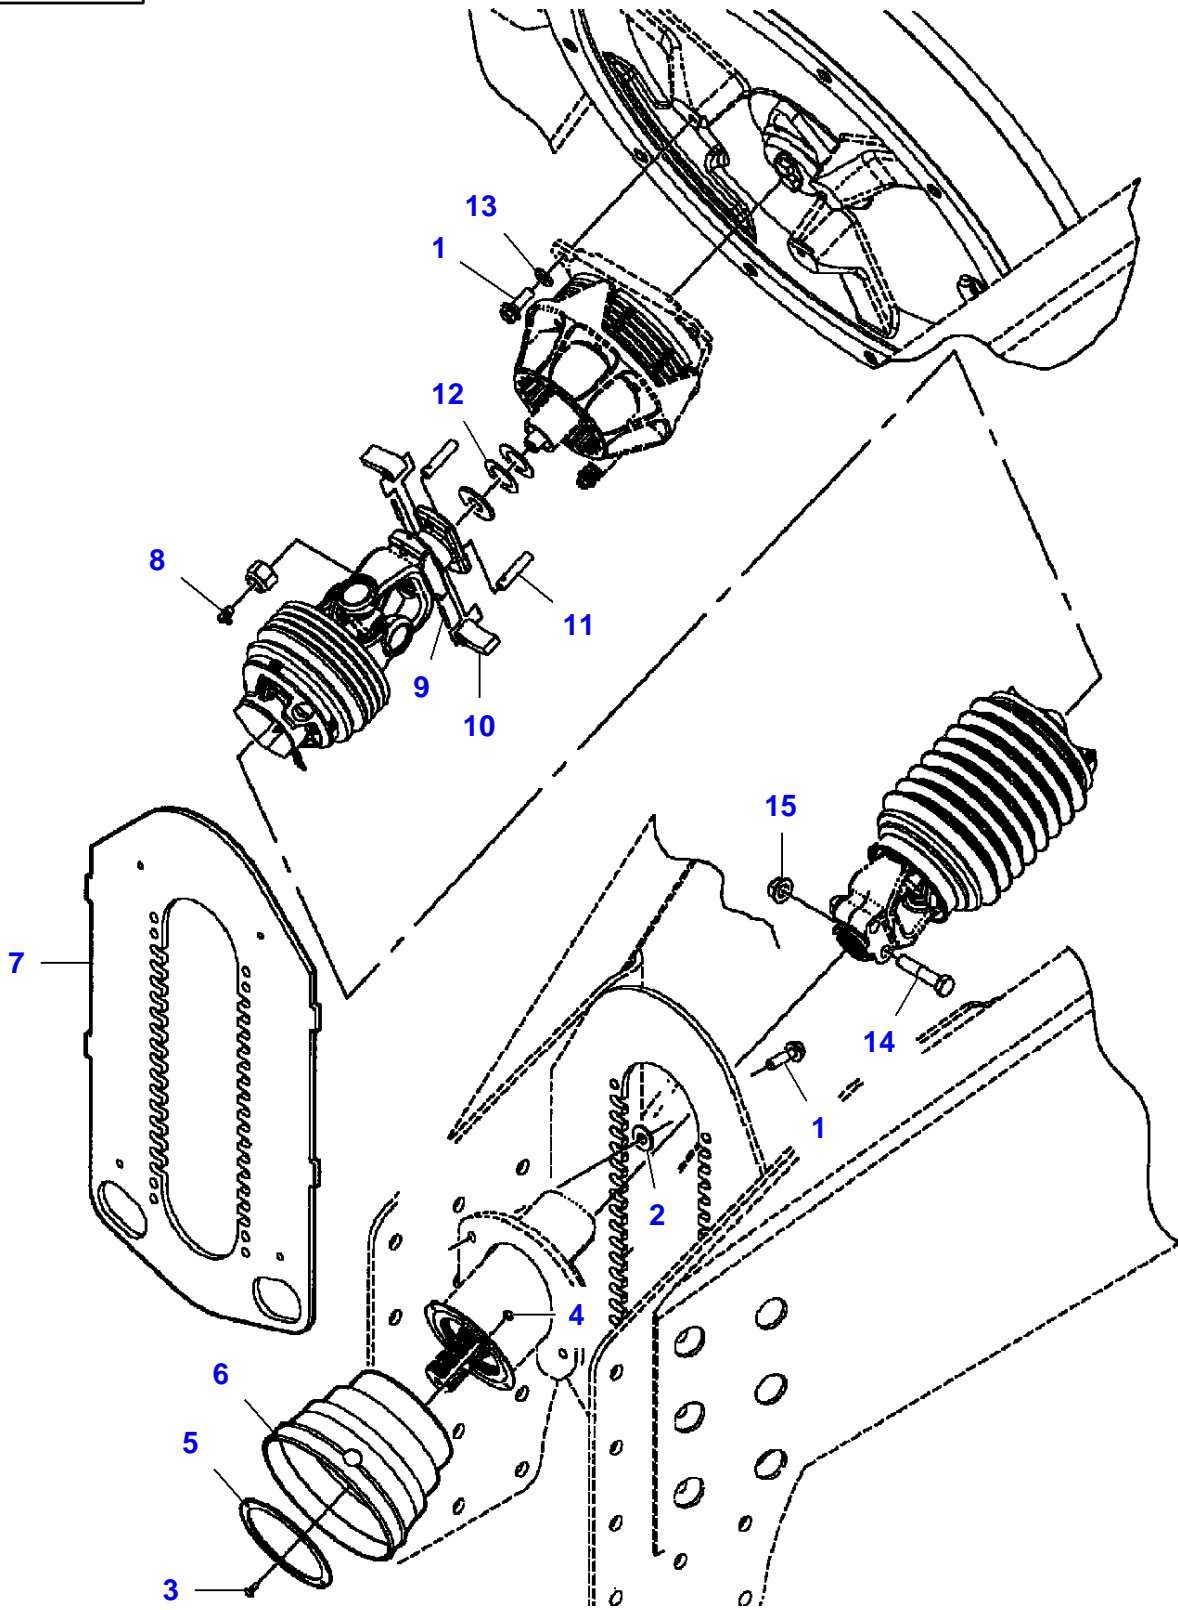

5-BA01-094-A

Fendt

1270 / 1270 S MEDIUM SQUARE BALER - |---> HT85101 - 3906244

3906244

Transmission

Page010-0010

Item	Part Number	Qty	Description	Comments
1	8701237	7	Hex Cap Screw	1/2"-13 x 1-3/2
2	700711557	4	Flat Washer	1/2"
3	700708646	4	Screw	No 12-24 x 5/8
4	700705521	4	Locknut	No 12-24
5	700143340	1	Flange	
6	700729081	1	Cone	
7	700141617	1	Plate	
8	77115	1	Grease Fitting	1/8"-27 x 90?
9	63396	2	Roll Pin	3/16" x 1-1/2
10	700113036	2	Pawl	
11	700113037	2	Pin	
12	6522932	2	Shim	
13	705541	3	Flat Washer	1/2"
14	700708270	2	Hex Cap Screw	5/8"-11 x 3
15	700711198	2	Locknut	5/8"-11