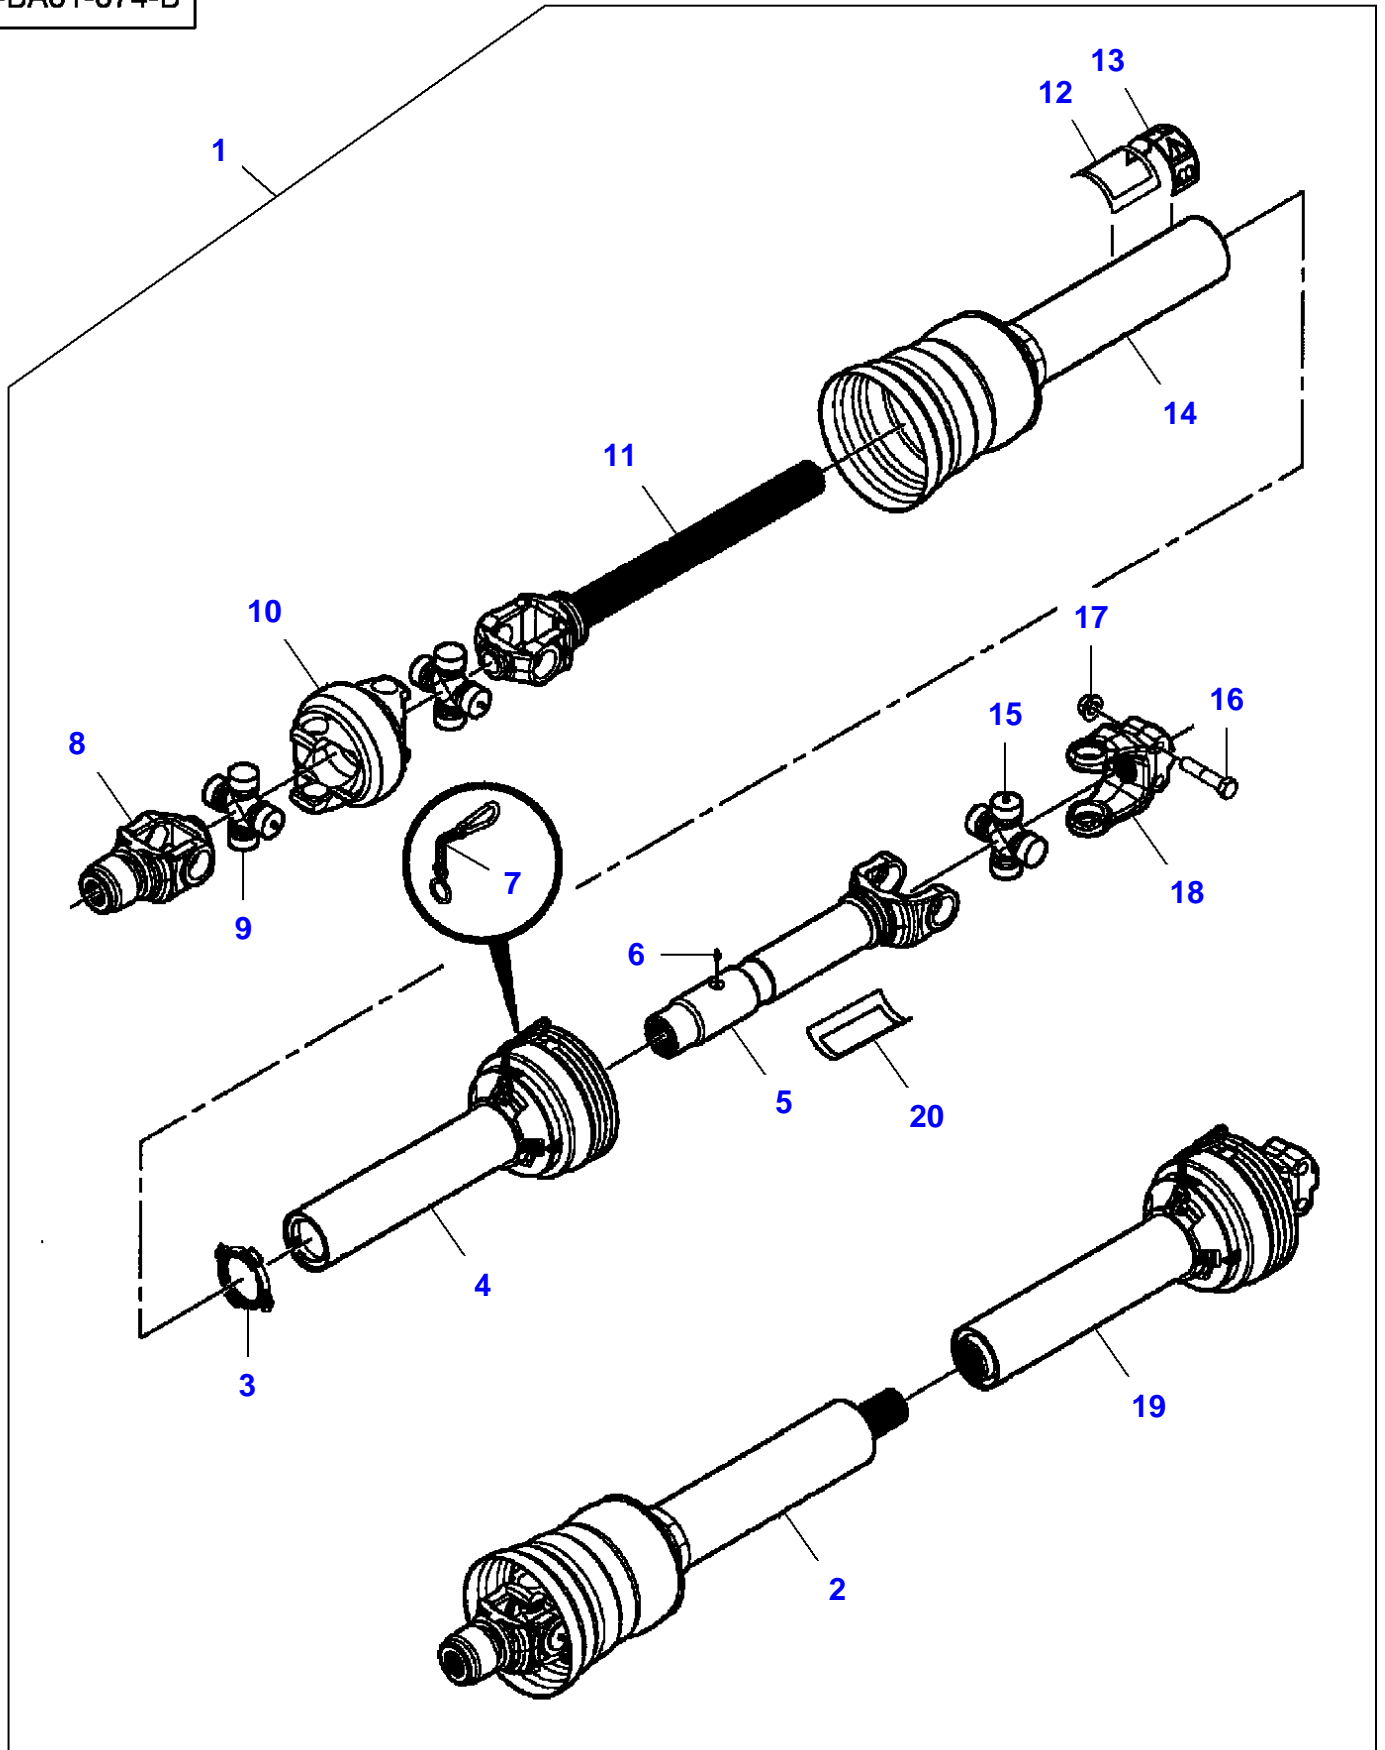

5-BA01-074-B

Fendt

1270 / 1270 S MEDIUM SQUARE BALER - |---> HT85101 - 3906244

3906244

Transmission - C.E - Type 2 1"-3/8 X 21 Splines - Auto Lock - Up To A.H.B 02100

Page010-0025

Item	Part Number	Qty	Description	Comments
1	MK41214	1	Kit, Attachment	
2	700728940	1	Universal Joint	(1)
3	700723268	2	Kit, Repair	(1)
4	700728950	1	Guard	(1)
5	700728951	1	Yoke	(1)
6	77016	1	Grease Fitting	(1) 1/4"-28
7	700729055	2	Kit, Chain	(1)
8	700733293	1	Yoke	(1) Repairs and replaces 700728943
	700720122	1	Kit, Repair	(8)
9	700728945	2	Spider	(1)
	77016	1	Grease Fitting	(9) 1/4"-28
10	700728946	1	Housing	(1)
11	700728947	1	Yoke	(1)
12	700707960	1	Decal	(1)
13	700728658	1	Decal	(1)
14	700728948	1	Guard	[A] (1)
15	700724136	1	Spider	(1)
	77016	1	Grease Fitting	(15) 1/4"-28
16	700708270	2	Hex Cap Screw	(1) 5/8"-11 x 3
17	700711198	2	Locknut	(1) 5/8"-11
18	700721794	1	Yoke	(1)
19	700728942	1	Universal Joint	(1)
20	700708583	1	Decal	(1) "Danger"

FOOTNOTE [A] THE APPROPRIATE SAFETY DECALS MUST BE ORDERED AND FITTED TO THIS PART