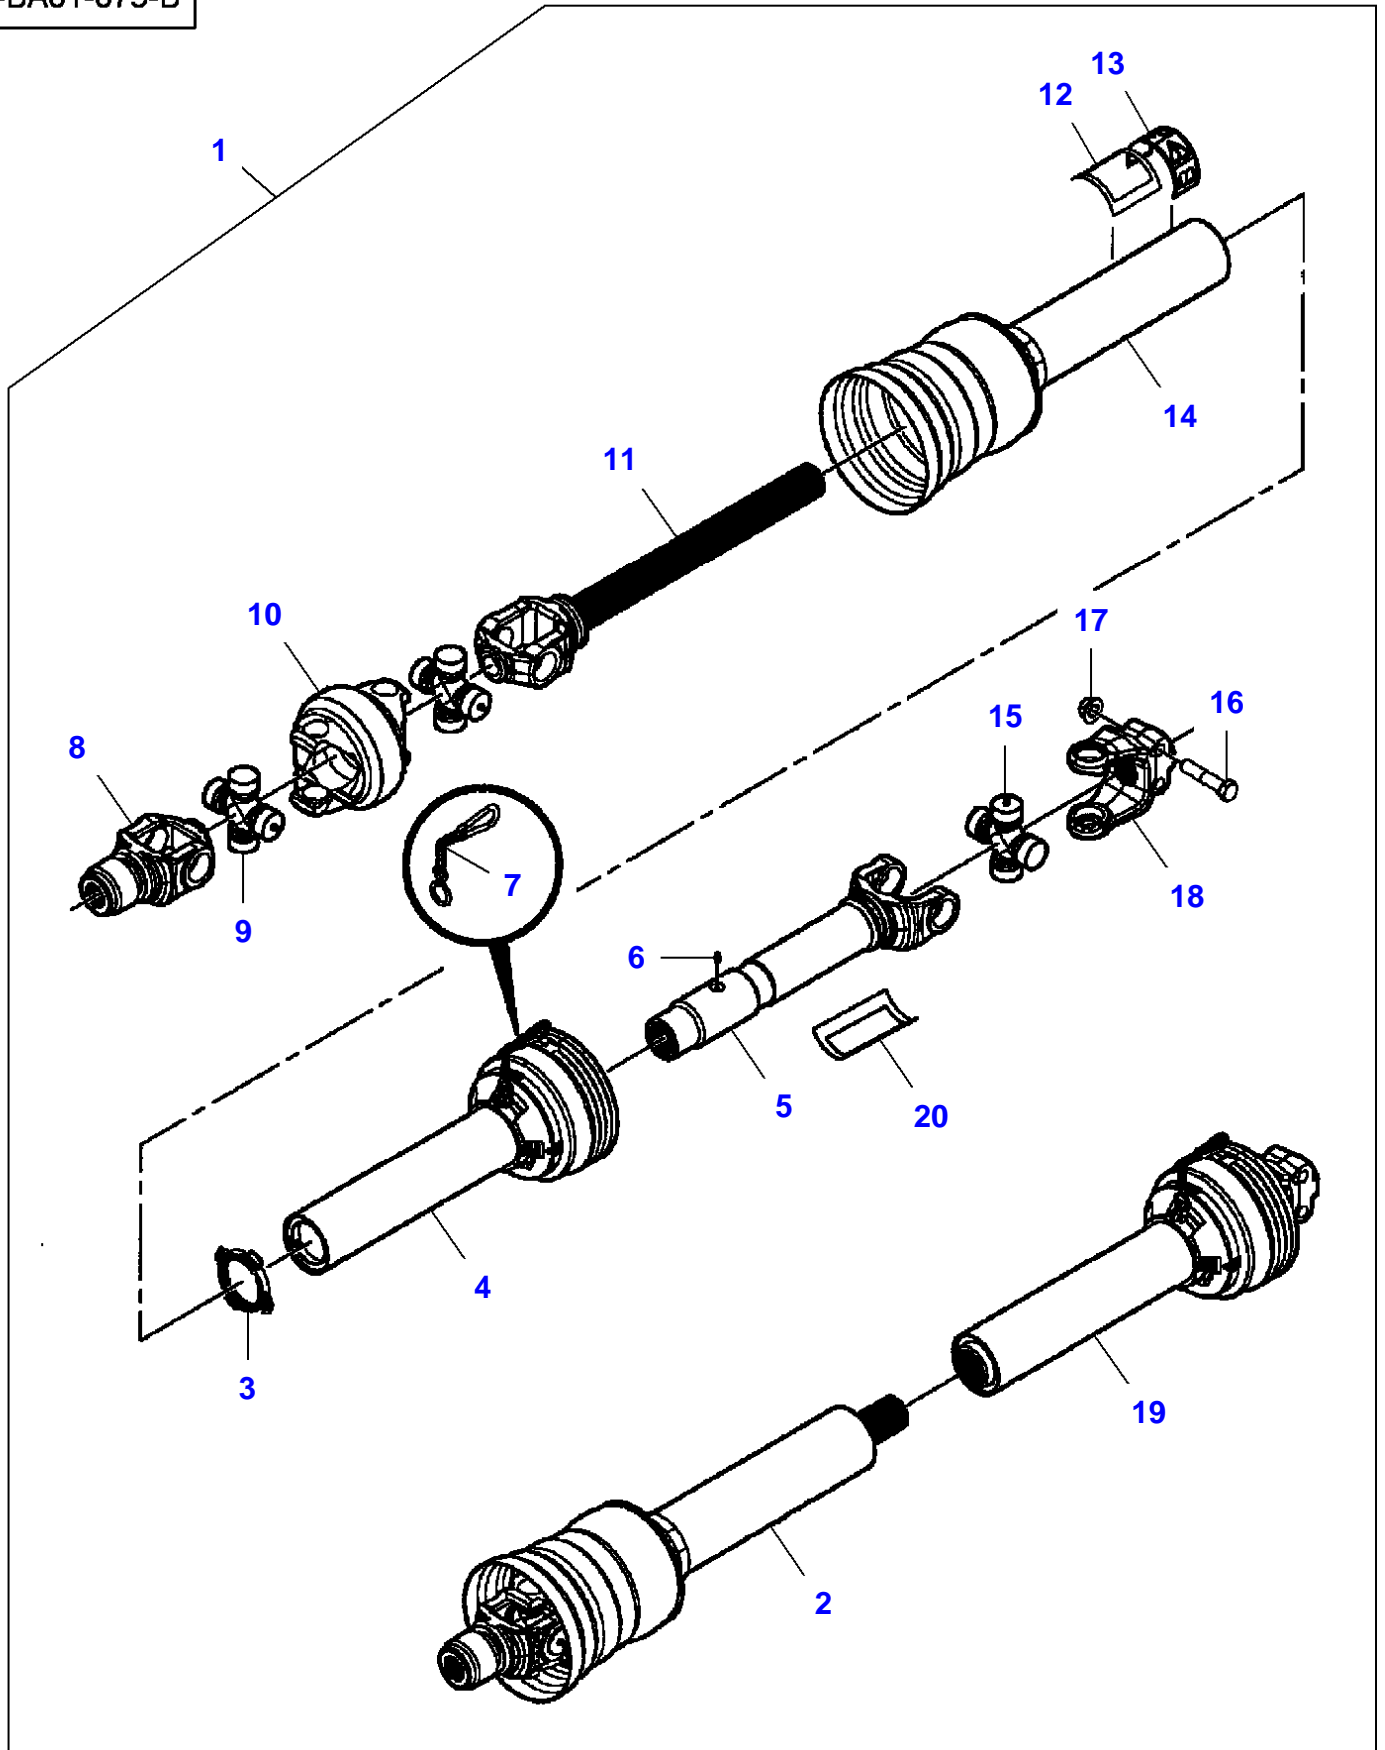

5-BA01-075-B

Fendt

1270 / 1270 S MEDIUM SQUARE BALER - |---> HT85101 - 3906244

3906244

Transmission - C.E - Type 3 1"-3/4 X 20 Splines - Auto Lock - Up To A.H.B 02100

Page010-0035

Item	Part Number	Qty	Description	Comments
1	MK41215	1	Kit, Attachment	
2	700728941	1	Universal Joint	(1)
3	700723268	2	Kit, Repair	(1)
4	700728950	1	Guard	(1)
5	700728951	1	Yoke	(1)
6	77016	1	Grease Fitting	(1) 1/4"-28
7	700729055	2	Kit, Chain	(1)
8	700728944	1	Yoke	(1)
	700711425	1	Kit, Repair	(8)
9	700728945	2	Spider	(1)
	77016	1	Grease Fitting	(9) 1/4"-28
10	700728946	1	Housing	(1)
11	700728947	1	Yoke	(1)
12	700707960	1	Decal	(1)
13	700728658	1	Decal	(1)
14	700728948	1	Guard	[A] (1)
15	700724136	1	Spider	(1)
	77016	1	Grease Fitting	(15) 1/4"-28
16	700708270	2	Hex Cap Screw	(1) 5/8"-11 x 3
17	700711198	2	Locknut	(1) 5/8"-11
18	700721794	1	Yoke	(1)
19	700728942	1	Universal Joint	(1)
20	700708583	1	Decal	(1) "Danger"

FOOTNOTE [A] THE APPROPRIATE SAFETY DECALS MUST BE ORDERED AND FITTED TO THIS PART