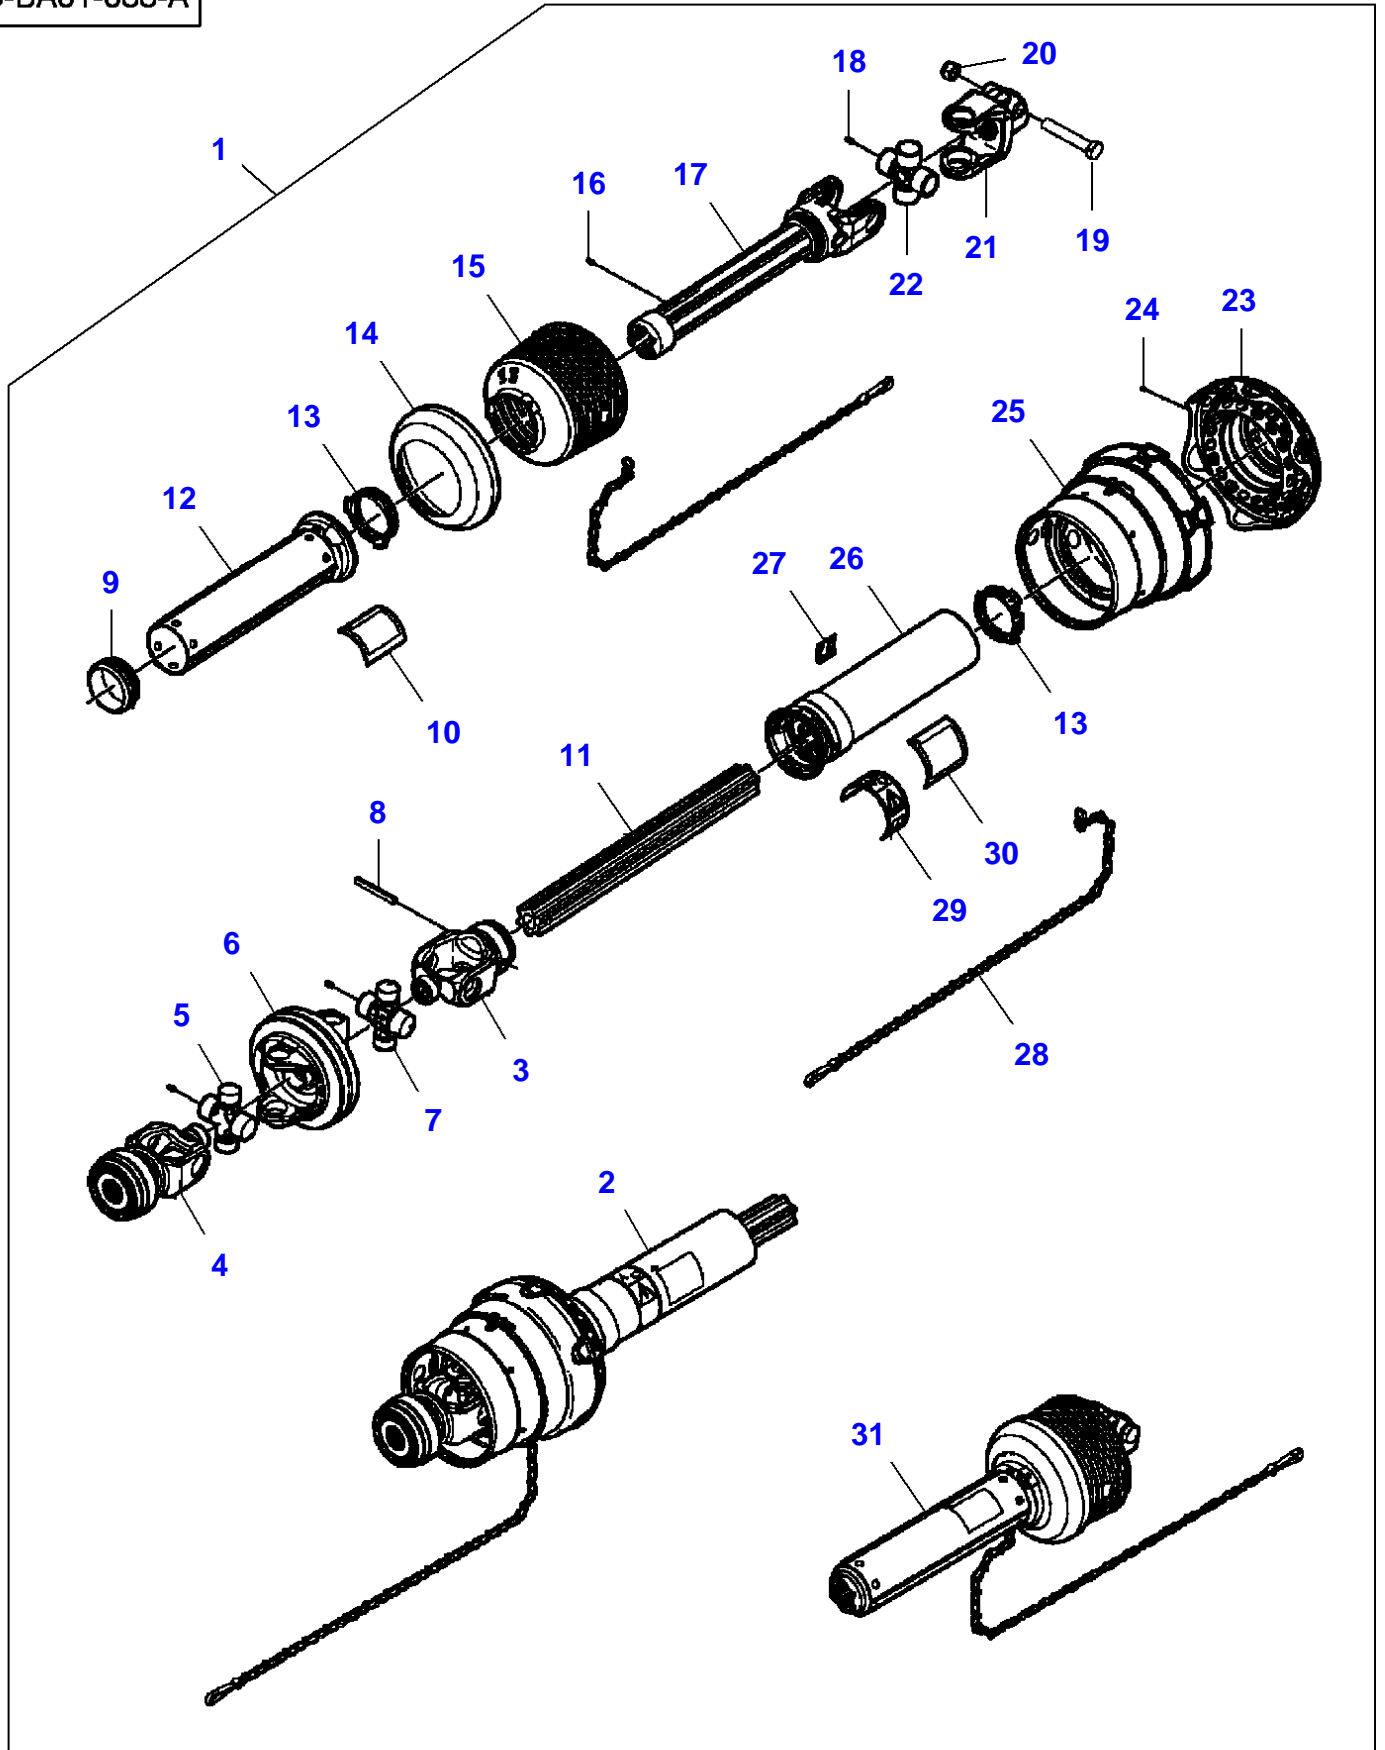

FOOTNOTE [A] THE APPROPRIATE SAFETY DECALS MUST BE ORDERED AND FITTED TO THIS PART

5-BA01-088-A

| Item | Part Number | Qty | Description     | Comments      |
|------|-------------|-----|-----------------|---------------|
| 1    | 700957666F  | 1   | Kit, Attachment |               |
| 2    | 700735106   | 1   | Universal Joint | (1)           |
| 3    | 700735112   | 1   | Yoke            | (1)           |
| 4    | 700735109   | 1   | Yoke            | (1)           |
|      | 700735126   | 1   | Kit, Repair     | (4)           |
| 5    | 700735113   | 1   | Spider          | (1)           |
| 6    | 700735110   | 1   | Yoke            | (1)           |
| 7    | 700735111   | 1   | Spider          | (1)           |
| 8    | 763847      | 1   | Pin             | (1)           |
| 9    | 700735123   | 1   | Bearing         | (1)           |
| 10   | 700708583   | 1   | Decal           | (1)           |
|      |             |     |                 | "Danger"      |
| 11   | 700735114   | 1   | Shaft           | (1)           |
| 12   | 700737117   | 1   | Tube            | [A]           |
|      |             |     |                 | (1)           |
| 13   | 8800633     | 2   | Ring            | (1)           |
| 14   | 700735124   | 1   | Collar          | (1)           |
| 15   | 700735122   | 1   | Cone            | (1)           |
| 16   | 700707556   | 1   | Grease Fitting  | (1)           |
| 17   | 700735115   | 1   | Yoke            | (1)           |
| 18   | 1440838X1   | 3   | Grease Nipple   | (1)           |
|      |             |     |                 | M6            |
| 19   | 339182X1    | 1   | Hex Cap Screw   | (1)           |
|      |             |     |                 | M16 x 90      |
| 20   | 1442739X1   | 1   | Locknut         | (1)           |
|      |             |     |                 | M16           |
| 21   | 700737116   | 1   | Yoke            | (1)           |
| 22   | 700735116   | 1   | Spider          | (1)           |
| 23   | 700735121   | 1   | Cone            | (1)           |
| 24   | 700714614   | 10  | Screw           | (1)           |
| 25   | 700735120   | 1   | Cone            | (1)           |
| 26   | 700735117   | 1   | Tube            | [A]           |
|      |             |     |                 | (1)           |
| 27   | 700735129   | 1   | Decal           | (1)           |
| 28   | 71382485    | 2   | Chain           | (1)           |
|      |             |     |                 | Length 760 mm |
| 29   | 700728658   | 1   | Decal           | (1)           |
| 30   | 700707960   | 1   | Decal           | (1)           |
| 31   | 700737113   | 1   | Universal Joint | (1)           |