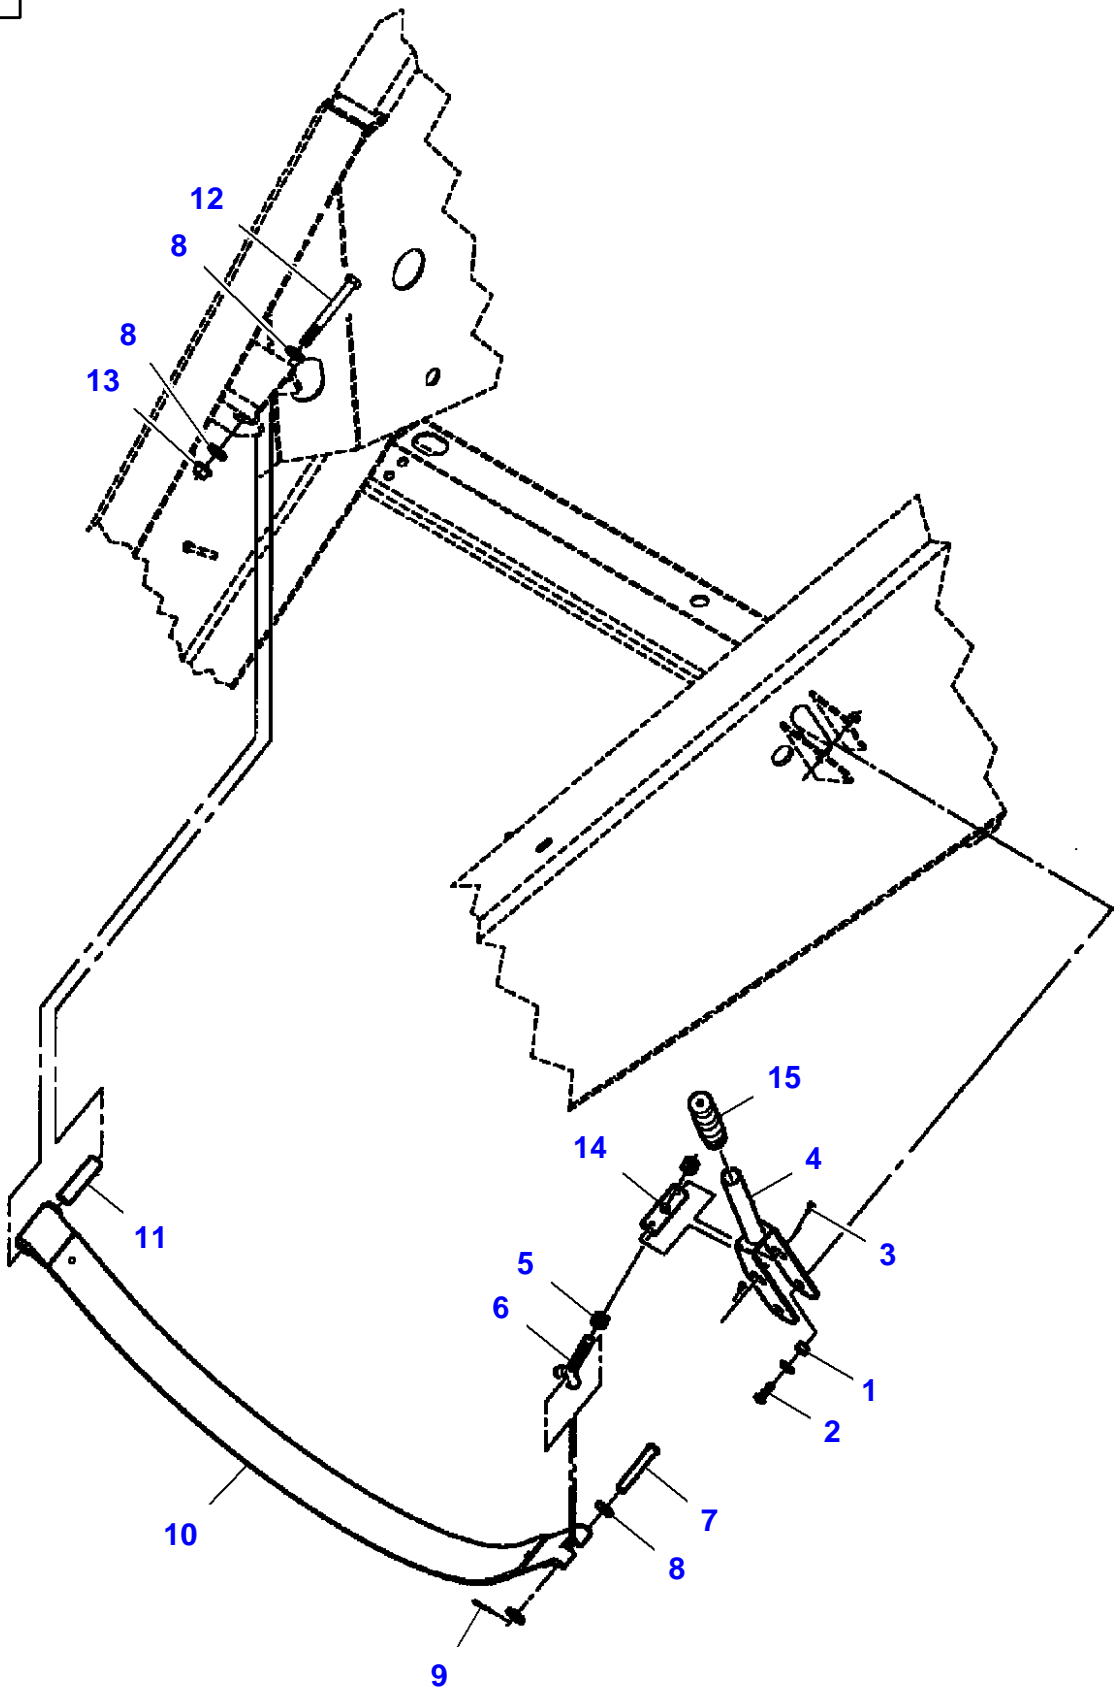

5-BA01-078-A

Transmission - Flywheel Brake

Item	Part Number	Qty	Description	Comments
1	6489231	2	Spacer	
2	353691X1	2	Hex Cap Screw	3/8"-16 x 1
	Y705533	2	Flat Washer	3/8"
	Y704734	2	Locknut	3/8"-16
3	354080X1	2	Split Pin	3/16" x 1-1/2
4	700113054	1	Grip	
5	7704752	2	Nut	1/2"-13
6	766667	1	Eye Bolt	1/2"-13 x 10
7	63883	1	Clevis Pin	1/2" x 3
8	705541	4	Flat Washer	1/2"
9	70918455	1	Split Pin	5/32" x 1
10	700113058	1	Brake	
11	6524003	1	Spacer	
12	354667X1	1	Hex Cap Screw	1/2"-13 x 4-1/2
13	Y704742	1	Locknut	1/2"-13
14	700113057	1	Pin	
15	27342	1	Handle