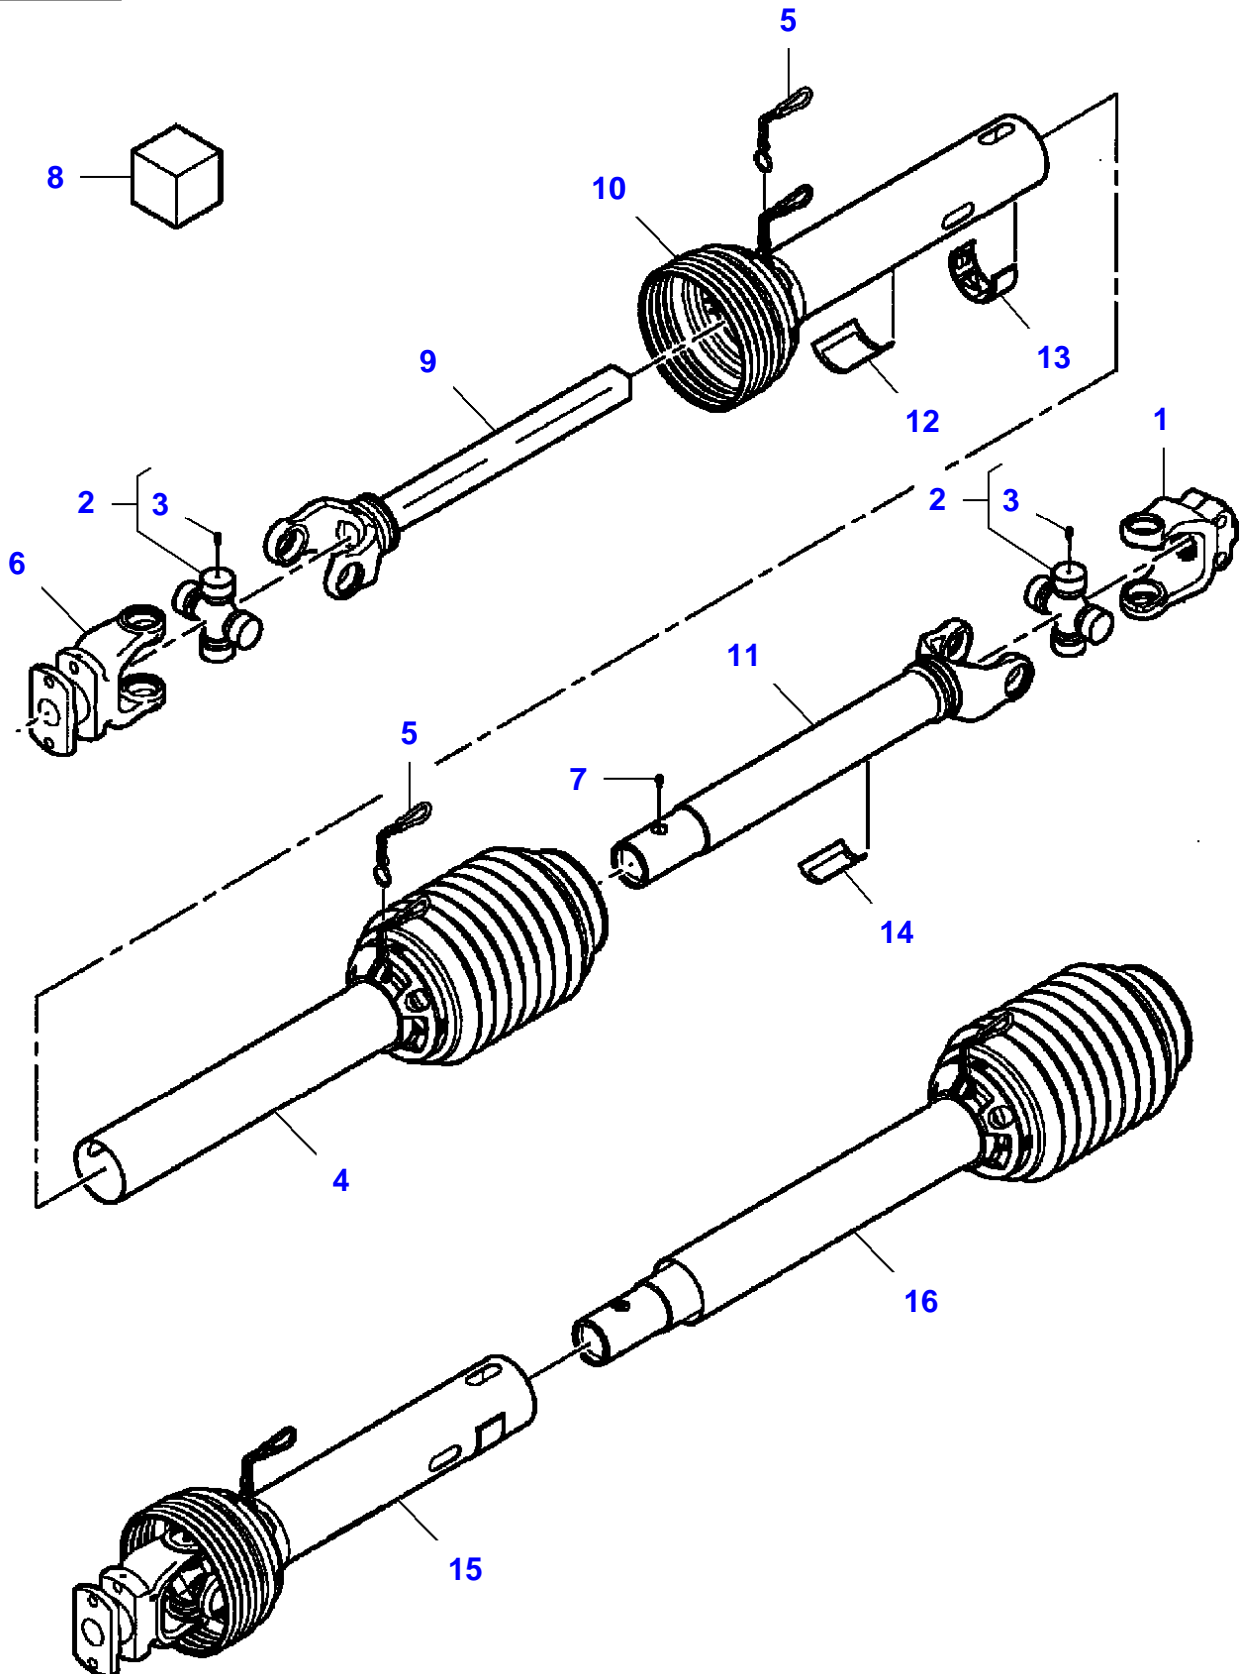

5-BA01-073-B

Transmission - Secondary

Item	Part Number	Qty	Description	Comments
1	700721794	1	Yoke	
2	700724136	2	Spider	
3	77016	1	Grease Fitting	(2) 1/4"-28
4	700724141	1	Guard	
5	700729055	2	Kit, Chain	
6	700706955	1	Yoke	
	7711799	1	Bear. 6005 RS	(6)
	700706956	1	Bearing	(6)
	7052798	1	Snapping	(6)
	77107	1	Grease Fitting	(6) 1/8"-27 x 65?
7	77016	1	Grease Fitting	1/4"-28
8	700723268	1	Kit, Repair	
9	700724137	1	Yoke	
10	700724140	1	Guard	[A]
11	700724142	1	Yoke	[A]
12	700707960	1	Decal	"Danger PTO"
13	700728658	1	Decal	"Warning CE"
14	700708583	1	Decal	"Danger"
15	700724123	1	Universal Joint	
16	700724125	1	Universal Joint	

FOOTNOTE [A] THE APPROPRIATE SAFETY DECALS MUST BE ORDERED AND FITTED TO THIS PART