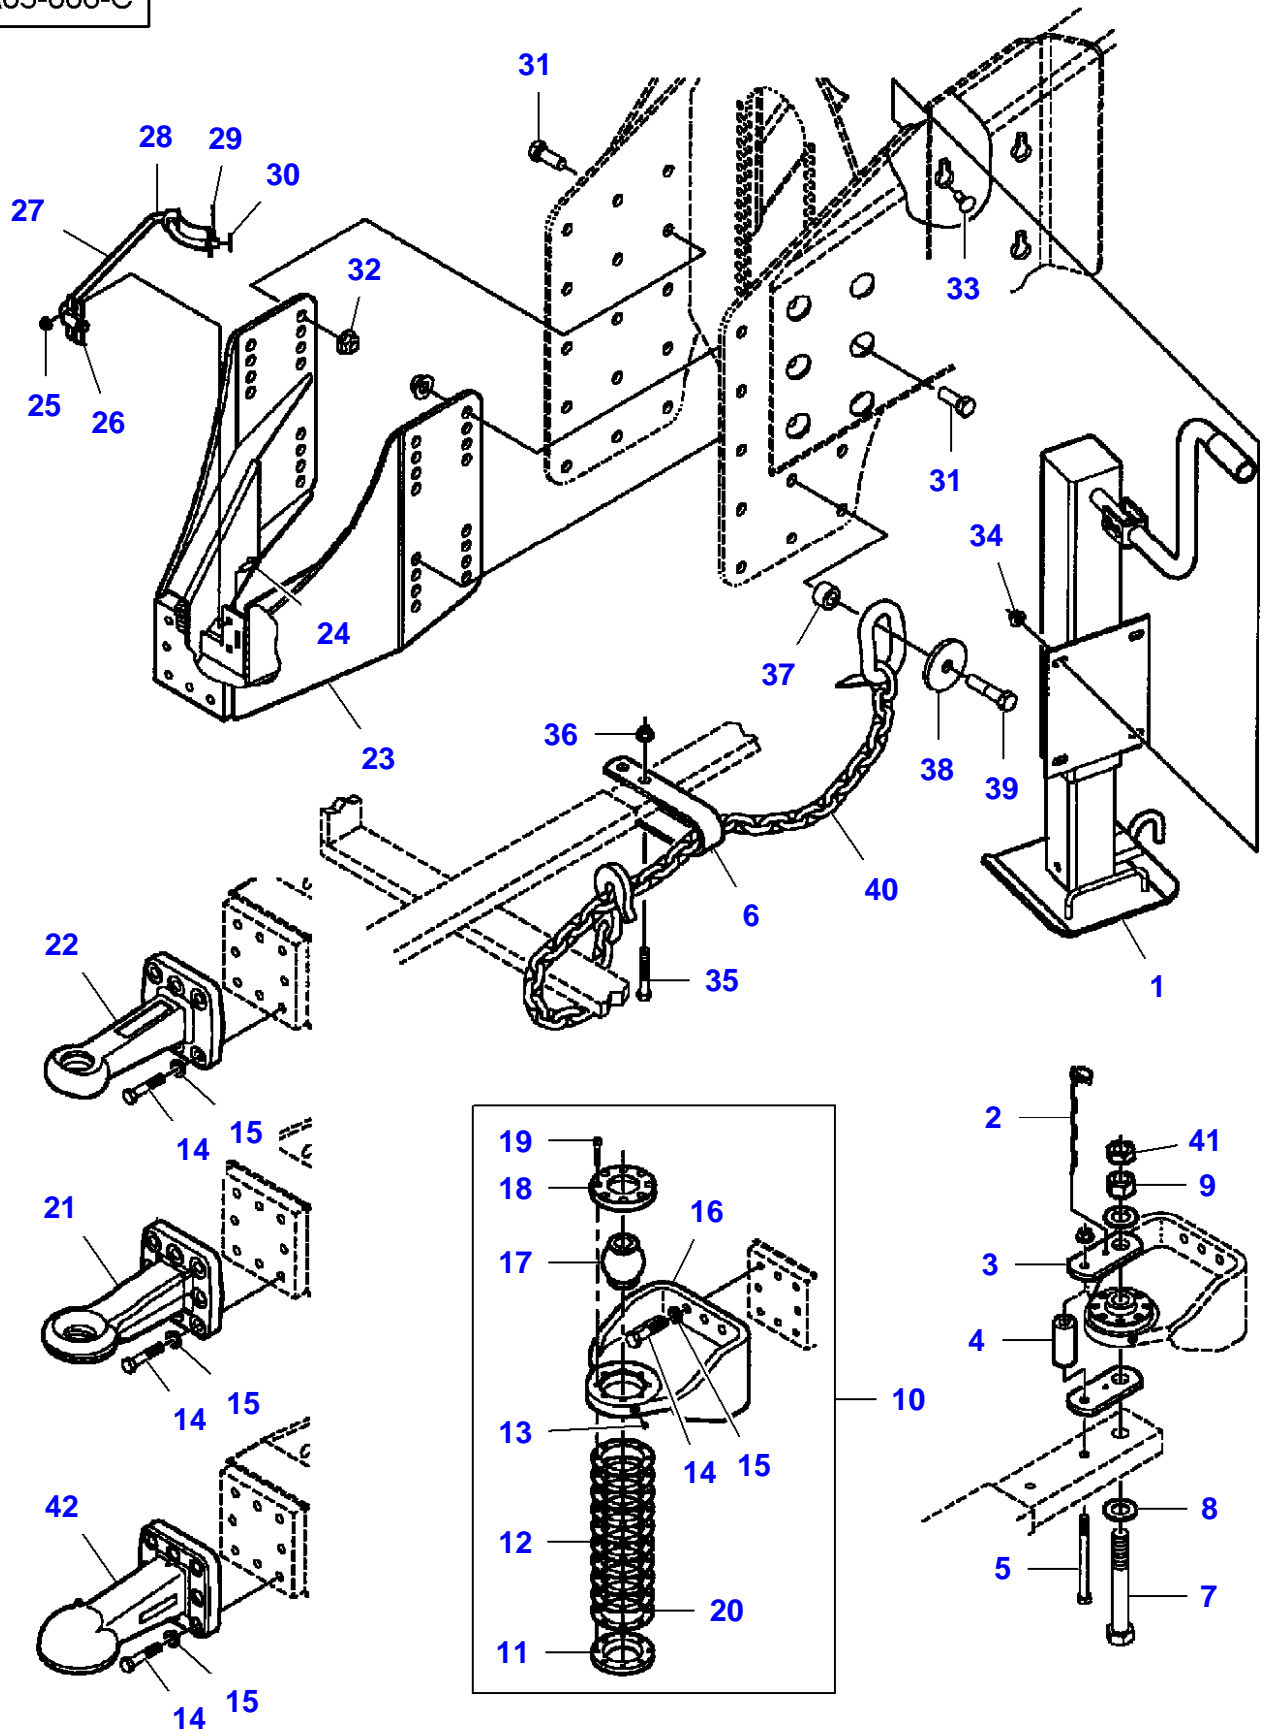

5-BA03-006-C

Linkage - Safety Chain

Item	Part Number	Qty	Description	Comments
1	700727157	1	Jack	
	700720180	1	Kit, Hardware	(1)
	700720181	1	Grip	(1)
2	Y762260	1	Pin	
3	1663161	2	Plate	
4	1663162	1	Spacer	
5	700716624	1	Hex Cap Screw	5/8"-11 x 7-1/2
	700703922	1	Locknut	5/8"-11
6	700113646	1	Clevis	
7	700124041	1	Hex Cap Screw	1"-1/4-7 x 9
8	7705197	2	Washer	
9	7704653	1	Nut	
10	700164425	1	Kit, Hitch	
11	1663158	1	Ring	(10)
12	1663163	10	Shim	(10)
13	77016	1	Grease Fitting	(10) 1/4"-28
14	7703879	28	Hex Cap Screw	(10) M16 x 60
15	700708348	28	Lock Washer	(10) M16
16	700164420	1	Hitch	(10)
17	1663159	1	Ball	(10)
18	1663157	1	Ring	(10)
19	702647	8	Hex Socket Screw	(10) 3/8"-16 x 2
20	700736568	1	Shim	(10)
21	700723357	1	Coupling	
22	700721591	1	Coupling	
23	700142415	1	Hitch	
24	7883382	2	Hex Cap Screw	3/8"-16 x 1
25	Y704734	2	Locknut	3/8"-16
26	700143155	1	Clamp	
27	700143154	1	Rod	
28	700143158	1	Strap	
29	62075	1	Split Pin	1/8" x 3/4
30	Y705624	1	Flat Washer	1/2"
31	700721715	6	Hex Cap Screw	3/4"-10 x 2
32	700703923	6	Locknut	3/4"-10
33	68619	4	Carriage Bolt	1/2"-13 x 1-1/4
34	700714586	4	Nut	1/2"-13
35	703355	1	Hex Cap Screw	5/8"-11 x 3-3/4
36	704924	1	Locknut	5/8"-11
37	700139417	1	Bush	
38	6579106	1	Cap	
39	W907183-4	1	Hex Cap Screw	3/4"-10 x 3-3/4
	700703923	1	Locknut	3/4"-10
40	700720132	1	Chain	
41	704585	1	Nut	
42	700721590	1	Coupling