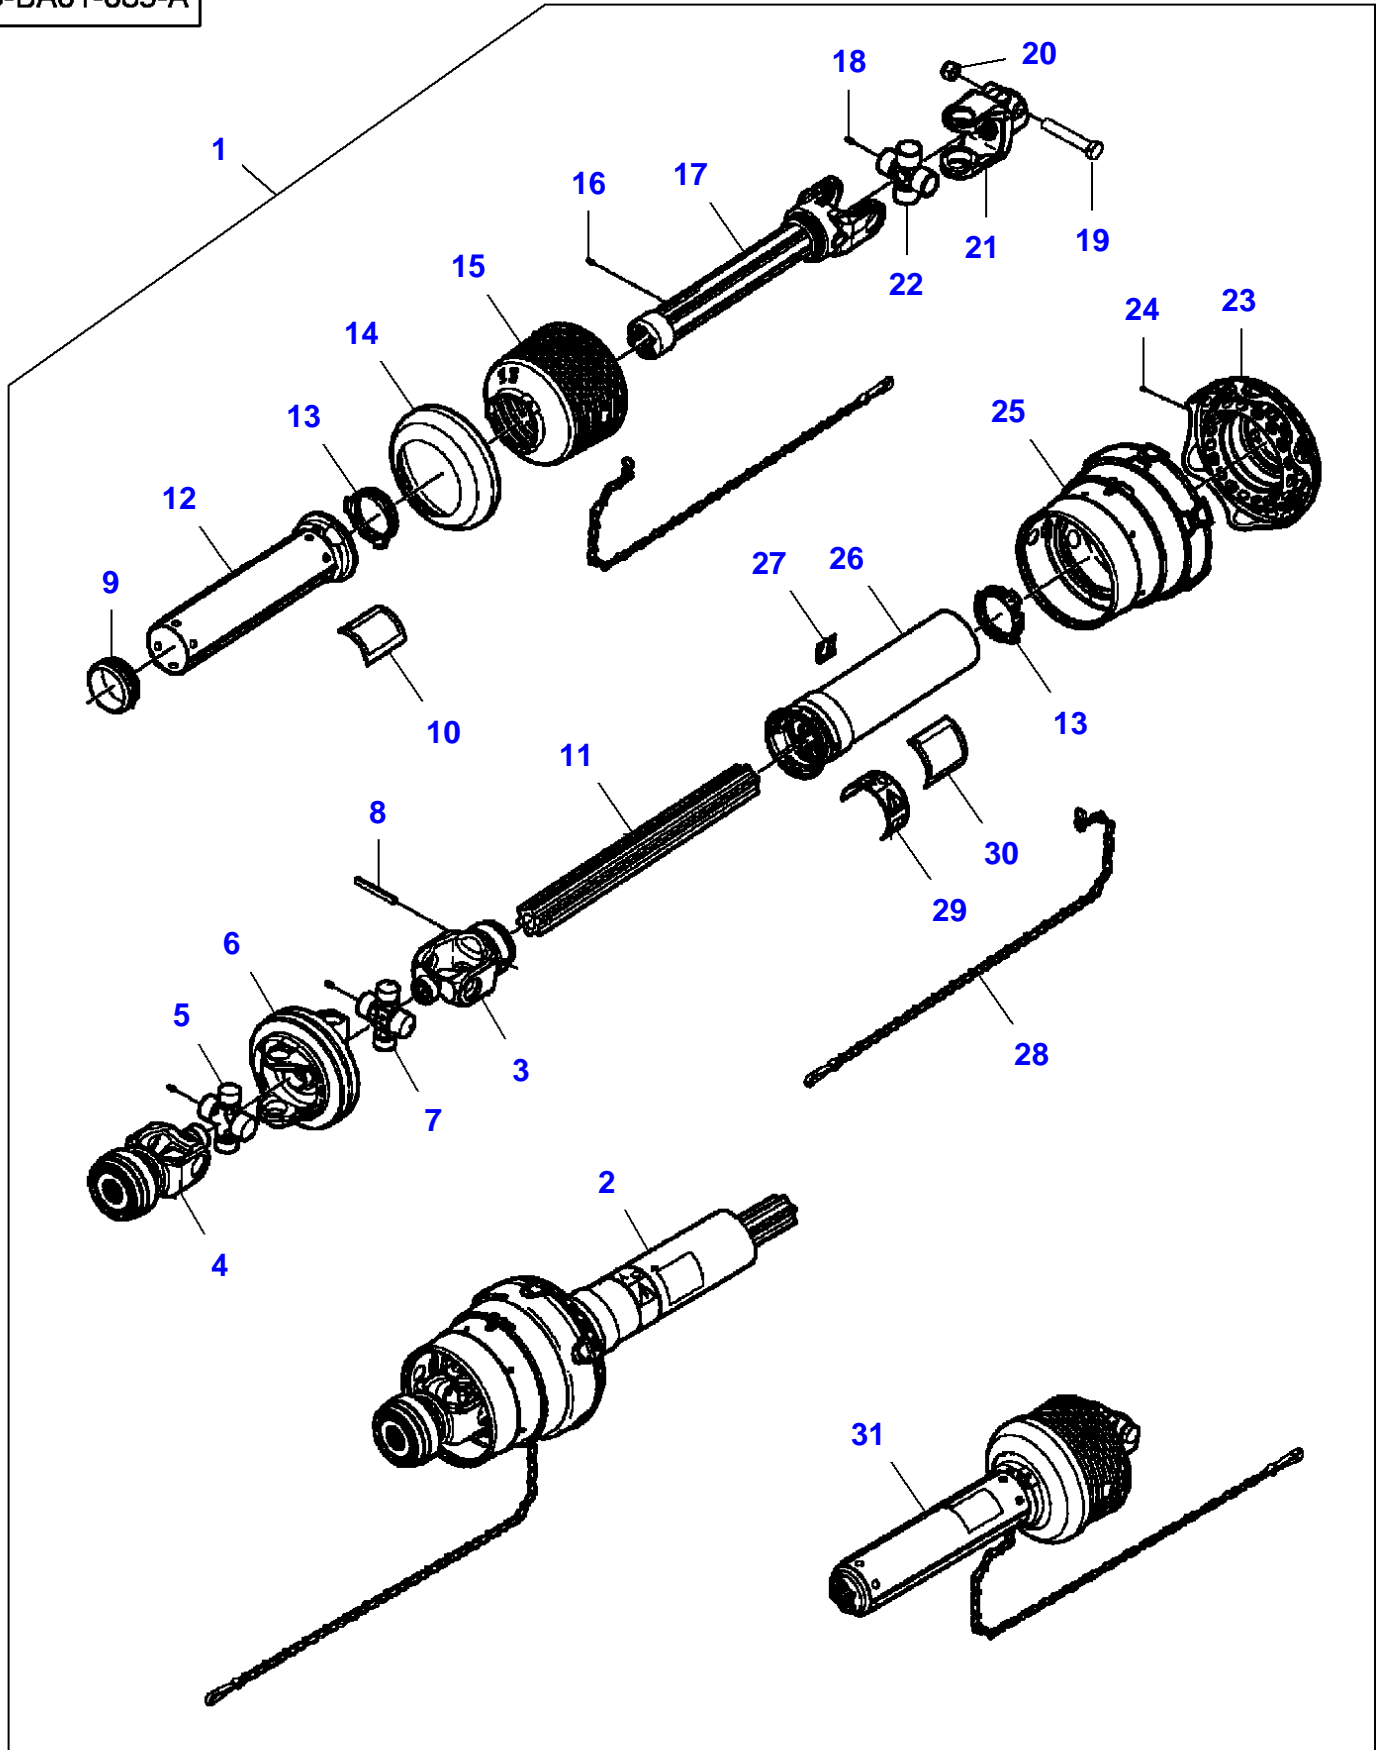

5-BA01-089-A

Item	Part Number	Qty	Description	Comments
1	700957667F	1	Kit, Attachment	
2	700735108	1	Universal Joint	(1)
3	700735112	1	Yoke	(1)
4	700735127	1	Yoke	(1)
	700735128	1	Kit, Repair	(4)
5	700735113	1	Spider	(1)
6	700735110	1	Yoke	(1)
7	700735111	1	Spider	(1)
8	763847	1	Pin	(1)
9	700735123	1	Bearing	(1)
10	700708583	1	Decal	(1)
11	700735114	1	Shaft	(1)
12	700737117	1	Tube	[A] (1)
13	8800633	2	Ring	(1)
14	700735124	1	Collar	(1)
15	700735122	1	Cone	(1)
16	700707556	1	Grease Fitting	(1)
17	700735115	1	Yoke	(1)
18	1440838X1	3	Grease Nipple	(1)
19	339182X1	1	Hex Cap Screw	M6 (1) M16 x 90
20	1442739X1	1	Locknut	(1) M16
21	700737116	1	Yoke	(1)
22	700735116	1	Spider	(1)
23	700735121	1	Cone	(1)
24	700714614	10	Screw	(1)
25	700735120	1	Cone	(1)
26	700735117	1	Tube	[A] (1)
27	700735129	1	Decal	(1)
28	71382485	2	Chain	(1) Length 760 mm
29	700728658	1	Decal	(1)
30	700707960	1	Decal	(1)
31	700737113	1	Universal Joint	(1)

FOOTNOTE [A] THE APPROPRIATE SAFETY DECALS MUST BE ORDERED AND FITTED TO THIS PART