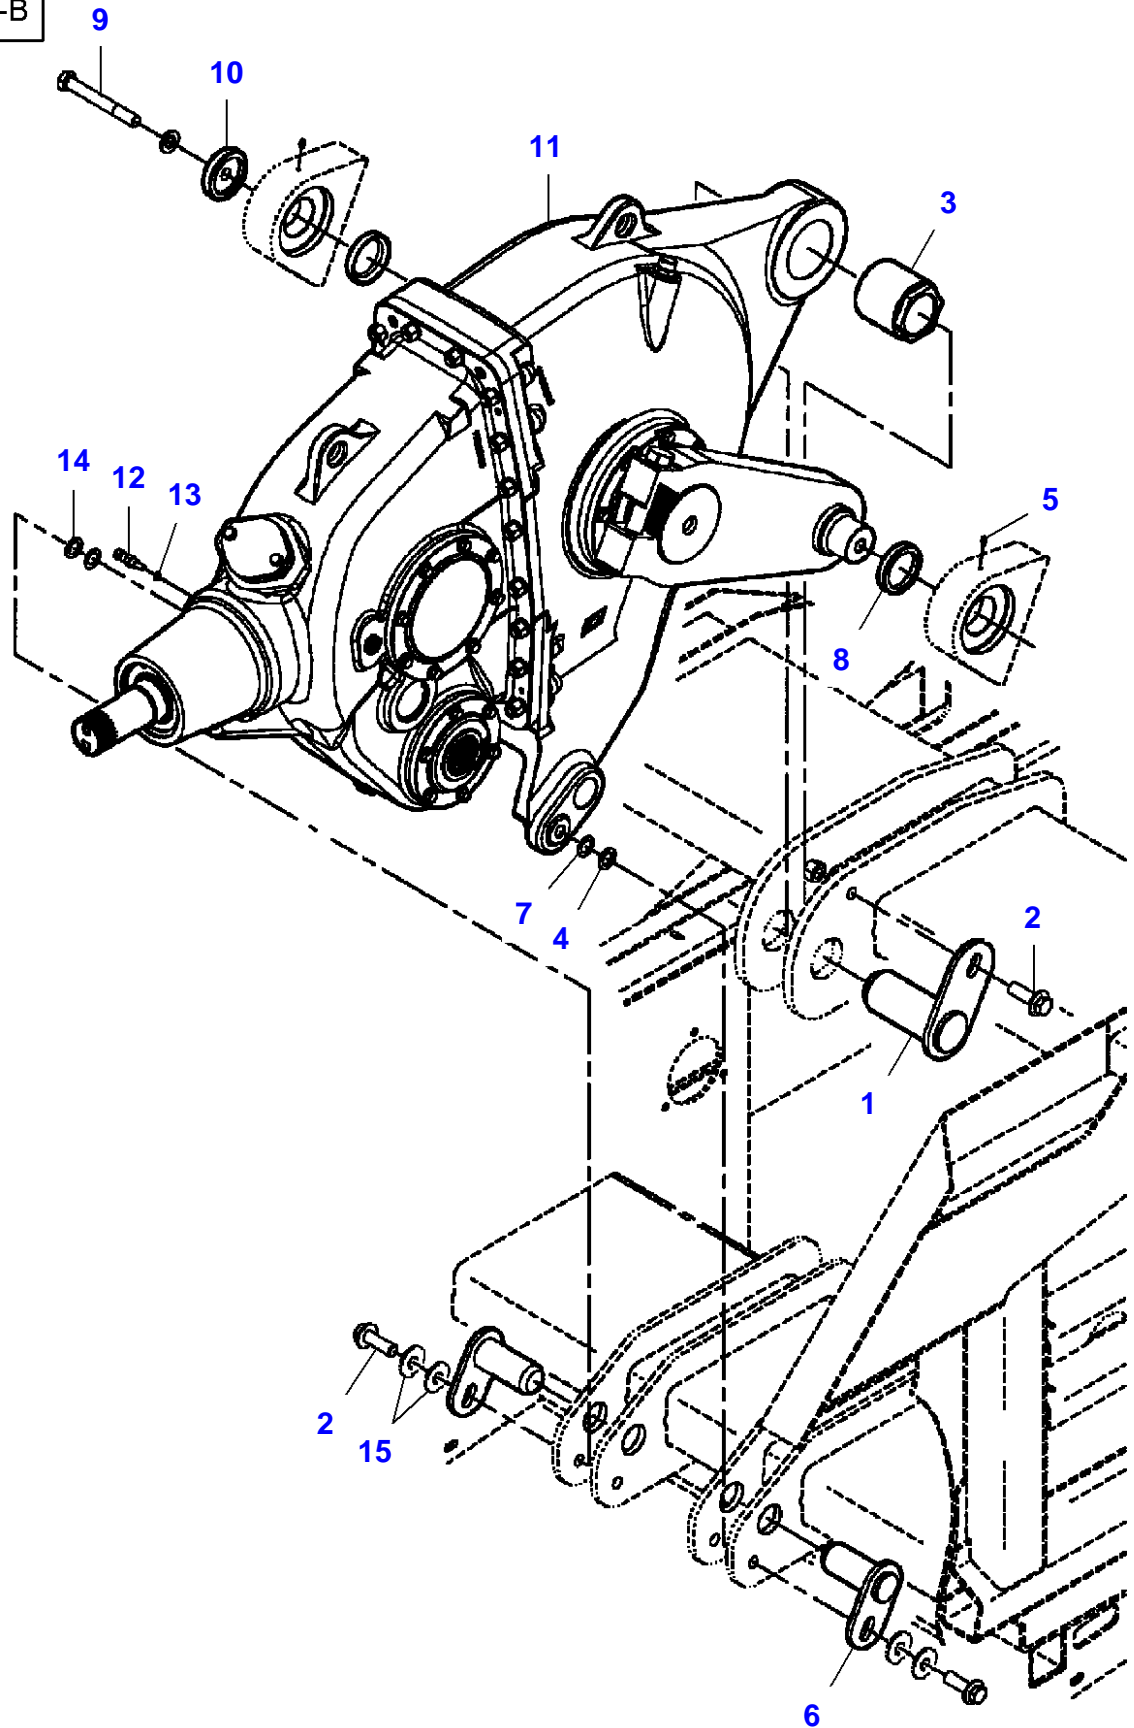

Fendt

1270 / 1270 S MEDIUM SQUARE BALER - |---> HT85101 - 3906244

3906244

Page010-0055

Transmission - Flywheel Clutch

Item	Part Number	Qty	Description	Comments
1	700164637	1	Housing	
2	7852114	2	Bush	(1)
3	6350805	1	Tube	
4	76521	1	Flat Washer	7/8"
5	700707250	1	Nut	7/8"-14
6	858019	8	Comp.Spring	
7	700108820	5	Friction Disc	
8	700112903	4	Plate	
9	6522866	1	Plate	
10	Y52274	1	Bush	
11	700141153	1	Shaft	
12	700732562	8	Hex Cap Screw	3/8"-16 x 7-1/2
13	700709603	8	Flat Washer	3/8"
14	Y704734	8	Locknut	3/8"-16

5-BA19-025-B