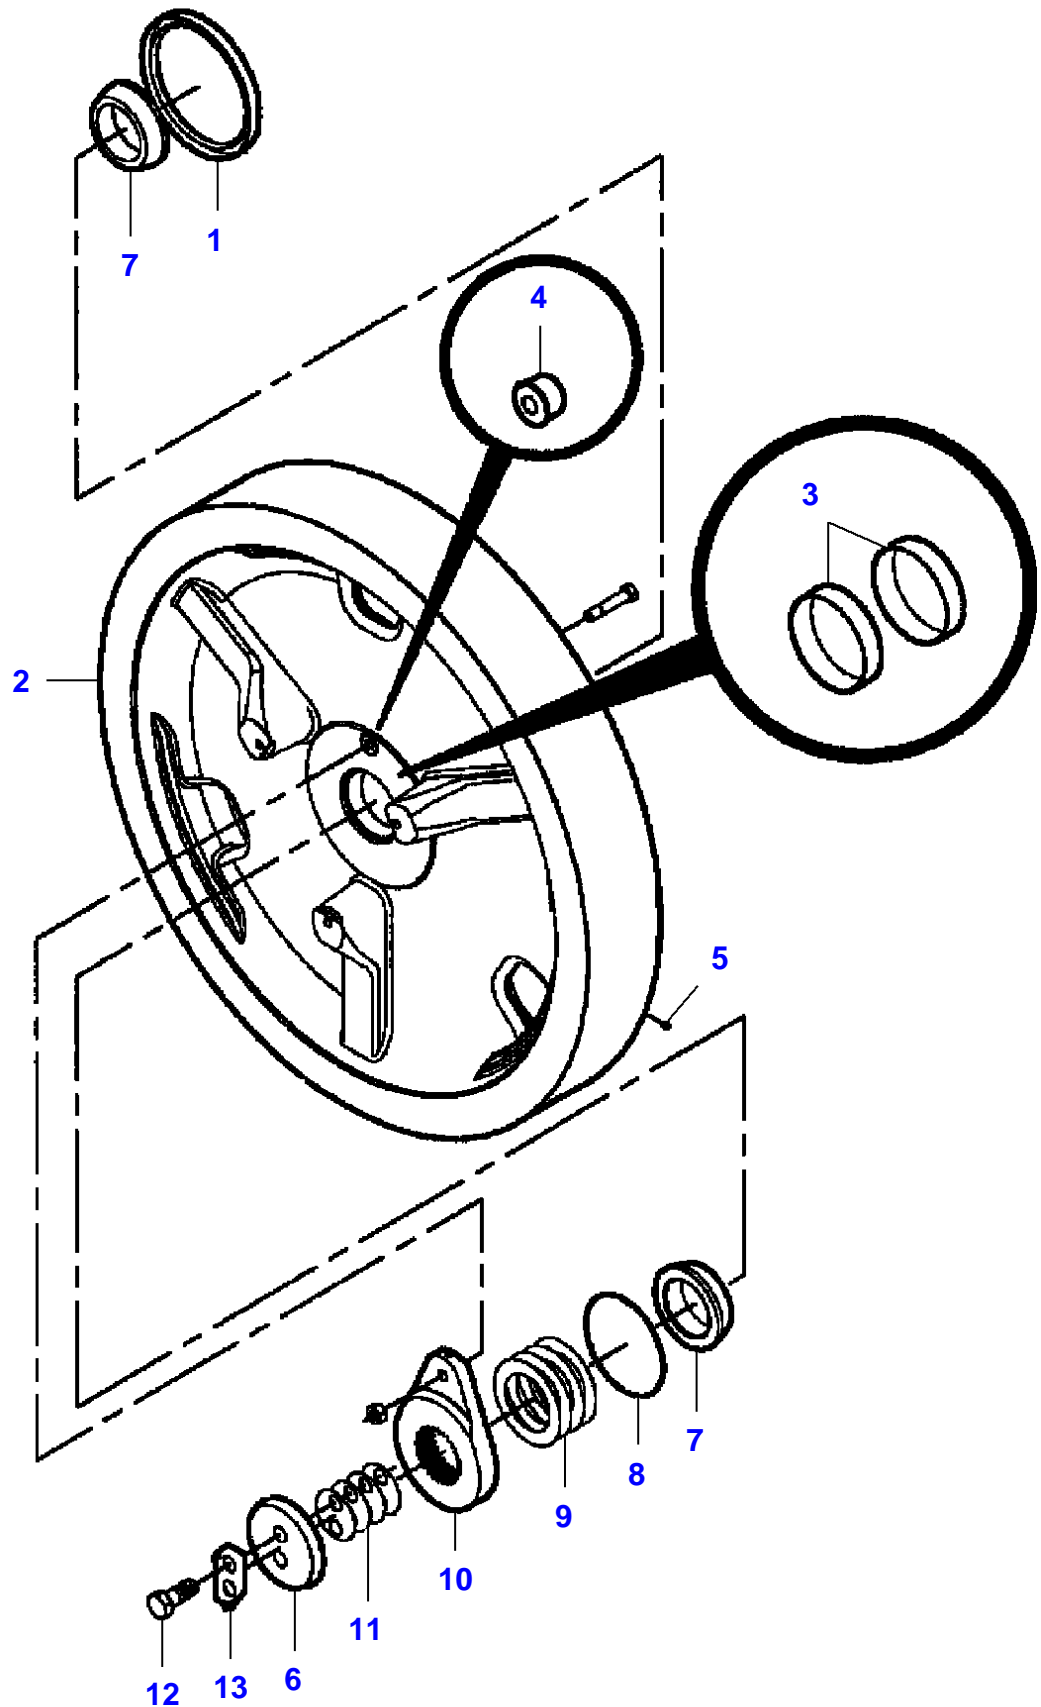

## Transmission - Flywheel

| Item | Part Number      | Qty | Description    | Comments       |
|------|------------------|-----|----------------|----------------|
| 1    | 700706045        | 1   | Seal           |                |
| 2    | 700175312        | 1   | Flywheel Assy. |                |
| 3    | 700706038        | 2   | Bearing Cup    | (2)            |
| 4    | <b>7852718</b>   | 1   | Sleeve         | (2)            |
| 5    | <b>70923219</b>  | 1   | Grease Fitting | 1/4"-28        |
| 6    | 700113044        | 1   | Cap            |                |
| 7    | 700706039        | 2   | Bearing Cone   |                |
| 8    | 700706050        | 1   | O Ring         |                |
| 9    | 700706056        | X   | Shim           | Thickness .003 |
|      | 700706057        | X   | Shim           | Thickness .005 |
|      | 700706058        | X   | Shim           | Thickness .010 |
|      | 700707991        | X   | Shim           | .020           |
| 10   | 700143193        | 1   | Hub            |                |
|      | 700728938        | 1   | Plunger        | (10)           |
| 11   | <b>700706059</b> | X   | Shim           | Thickness .003 |
|      | <b>700706060</b> | X   | Shim           | Thickness .005 |
|      | <b>700706061</b> | X   | Shim           | Thickness .010 |
|      | <b>700707993</b> | X   | Shim           | Thickness .020 |
| 12   | 700708355        | 2   | Hex Cap Screw  | M16 x 40       |
| 13   | 700113045P       | 1   | Locking Plate  |                |