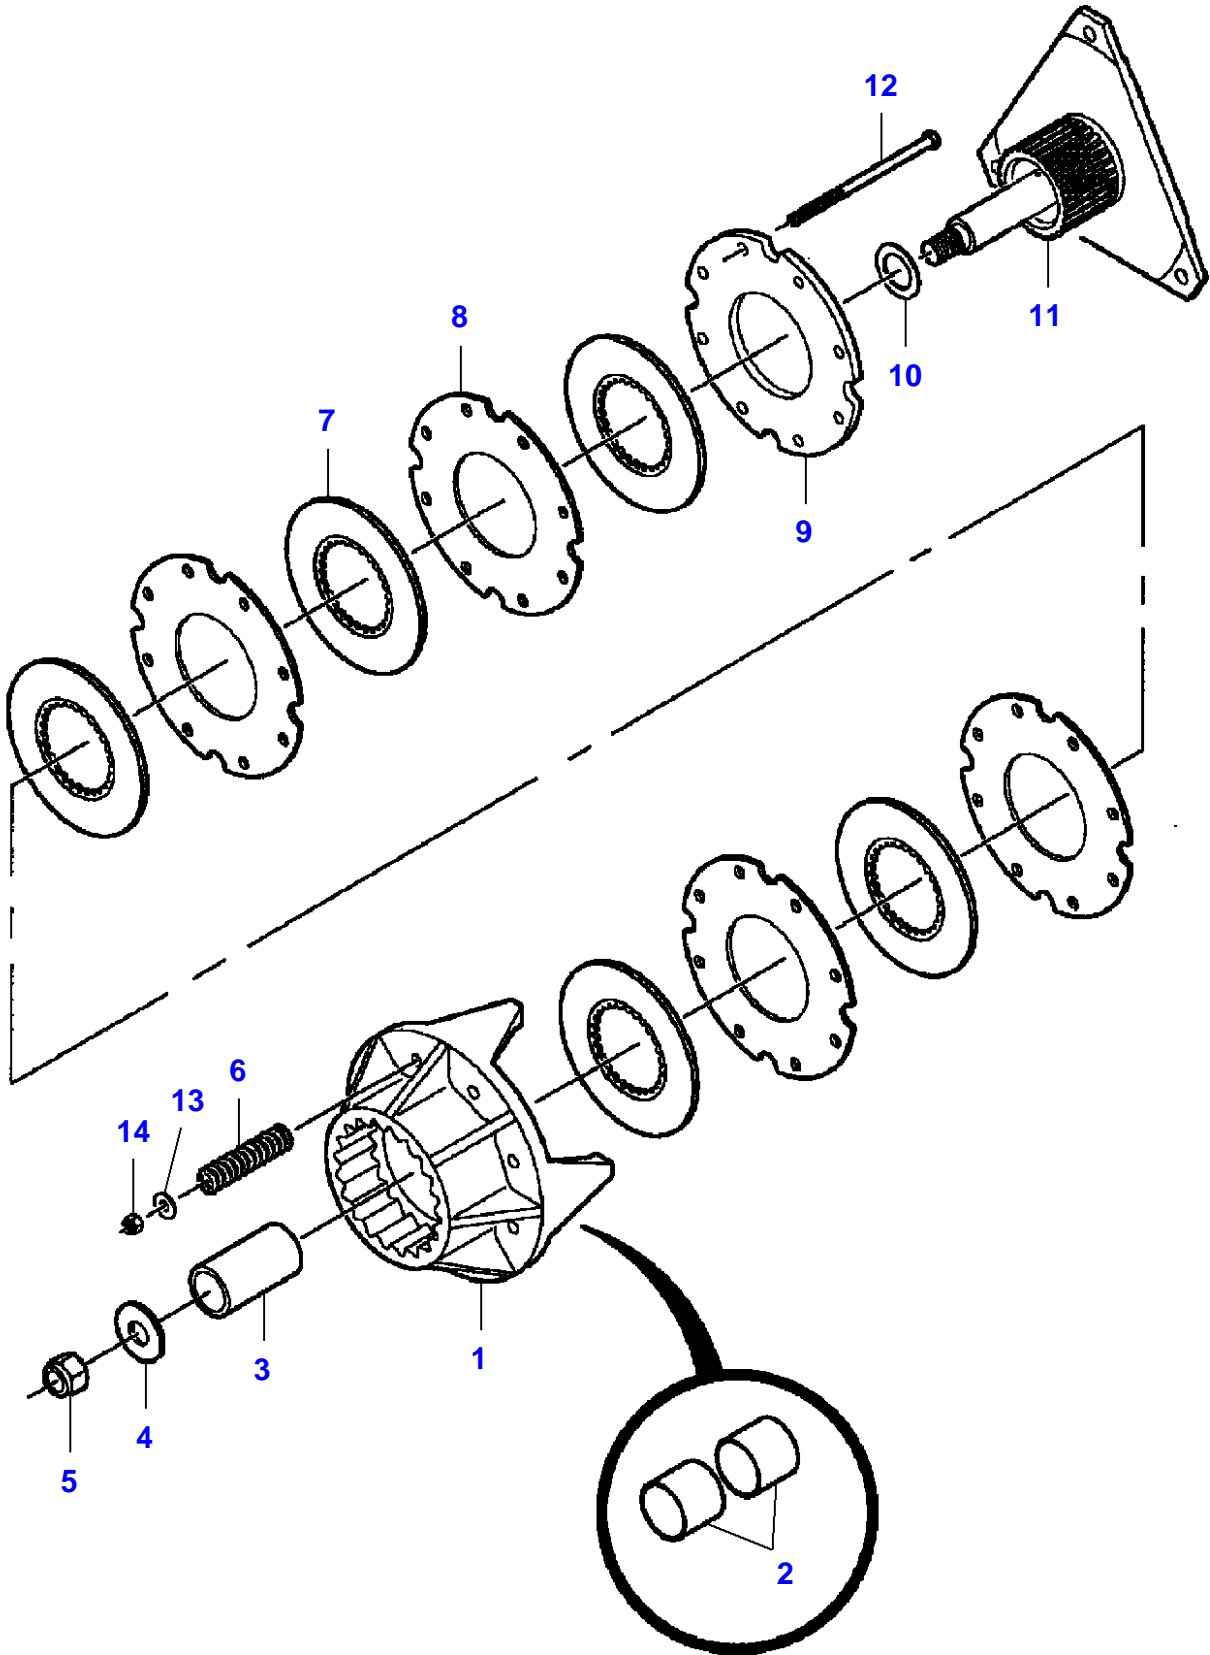

5-BA01-071-A

Fendt

1270 / 1270 S MEDIUM SQUARE BALER - |---> HT85101 - 3906244

3906244

Page010-0055

Transmission - Flywheel Clutch

Item	Part Number	Qty	Description	Comments
1	700164637	1	Housing	
2	7852114	2	Bush	(1)
3	6350805	1	Tube	
4	76521	1	Flat Washer	7/8"
5	700707250	1	Nut	7/8"-14
6	858019	8	Comp.Spring	
7	700108820	5	Friction Disc	
8	700112903	4	Plate	
9	6522866	1	Plate	
10	Y52274	1	Bush	
11	700141153	1	Shaft	
12	700732562	8	Hex Cap Screw	3/8"-16 x 7-1/2
13	700709603	8	Flat Washer	3/8"
14	Y704734	8	Locknut	3/8"-16