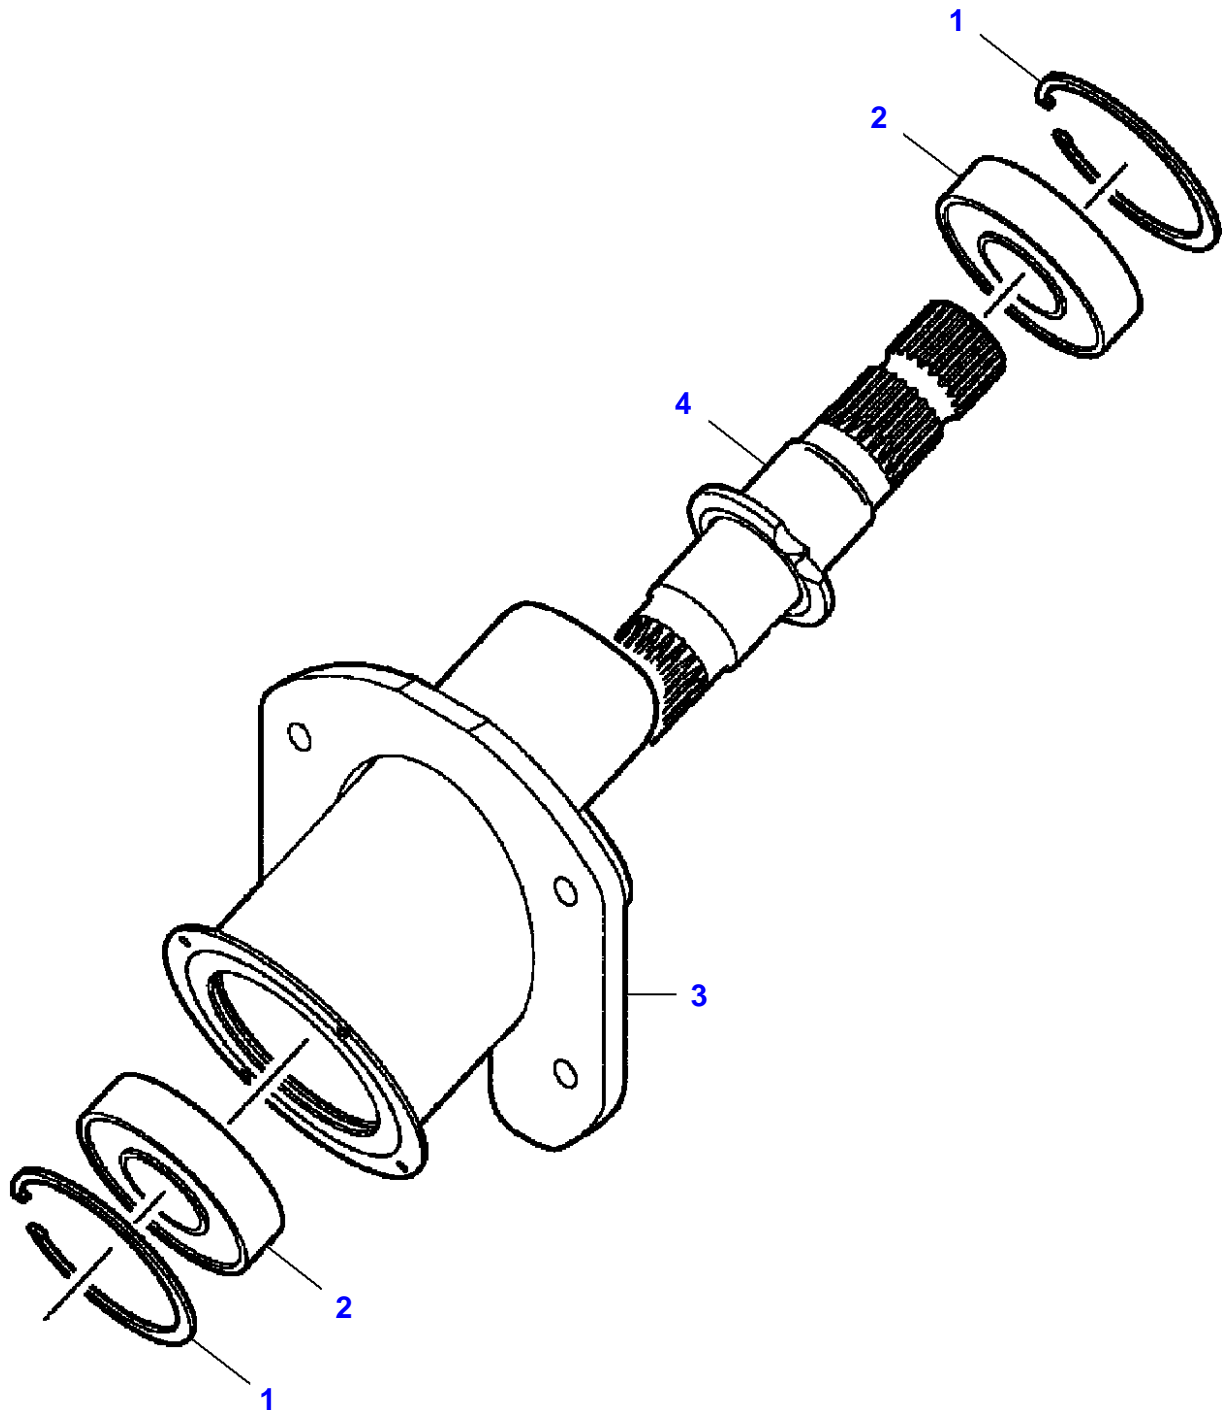

5-BA01-072-A

Fendt

1270 / 1270 S MEDIUM SQUARE BALER - |---> HT85101 - 3906244

3906244

Transmission - Drive Shaft

Page010-0015

Item	Part Number	Qty	Description
1	8052326	2	Circlip
2	700721594	2	Bear. 6309 2RS
3	700734696	1	Support
4	700174791	1	Shaft