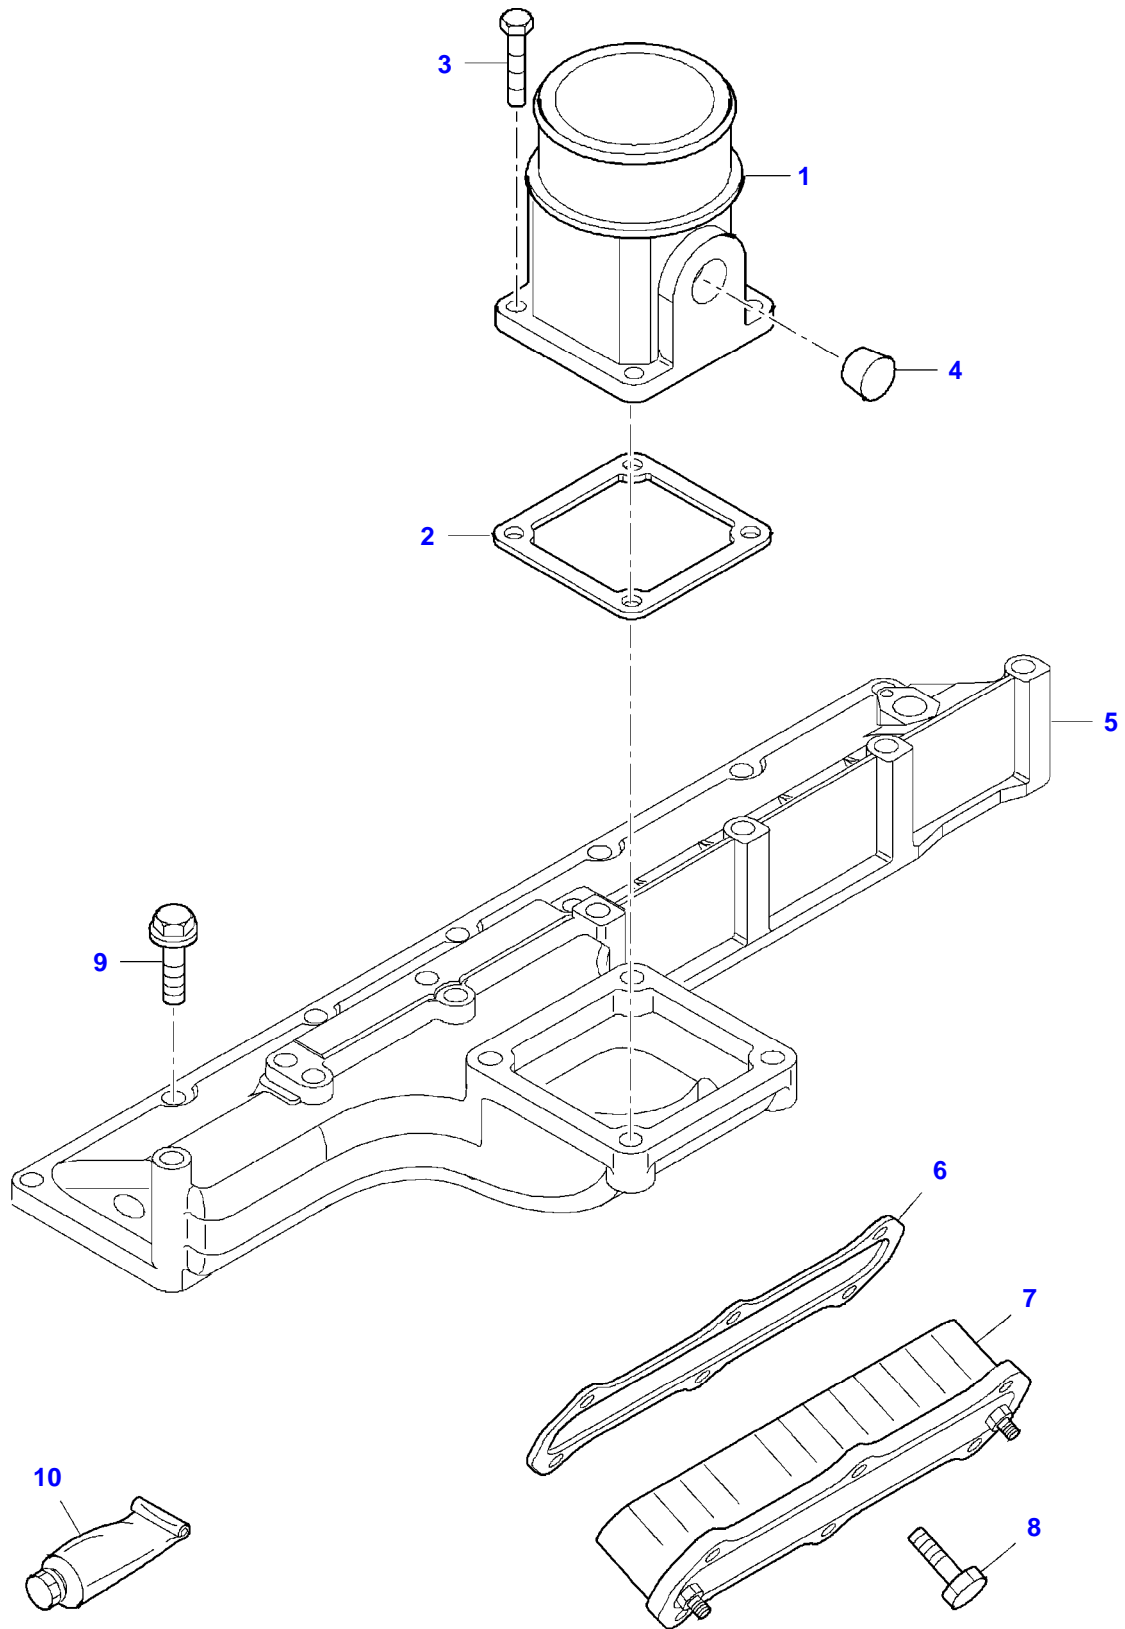

5250L COMBINE (258110001-999 / 268110001-999 AL)
8020966-F5-1

INTAKE MANIFOLD

Item	Part Number	Qty	Description Comments	Technical Specification
1	LA2830891	1	INTAKE DUCT	
2	LA4899921	1	GASKET	
3	LA4895294	4	SCREW	
4	LA4895079	1	PLUG	
5	LA504114393	1	AIR DUCT	
6	LA504114491	1	GASKET	
7	LA504129251	1	HEATER	
8	LA16585825	6	SCREW	
9	LA4895432	3	SCREW	M8 X 70 (1.25)
	LA4899039	3	HEX CAP SCREW	M8 X 25 (1.25)
10	LA2992545	1	ADHESIVE