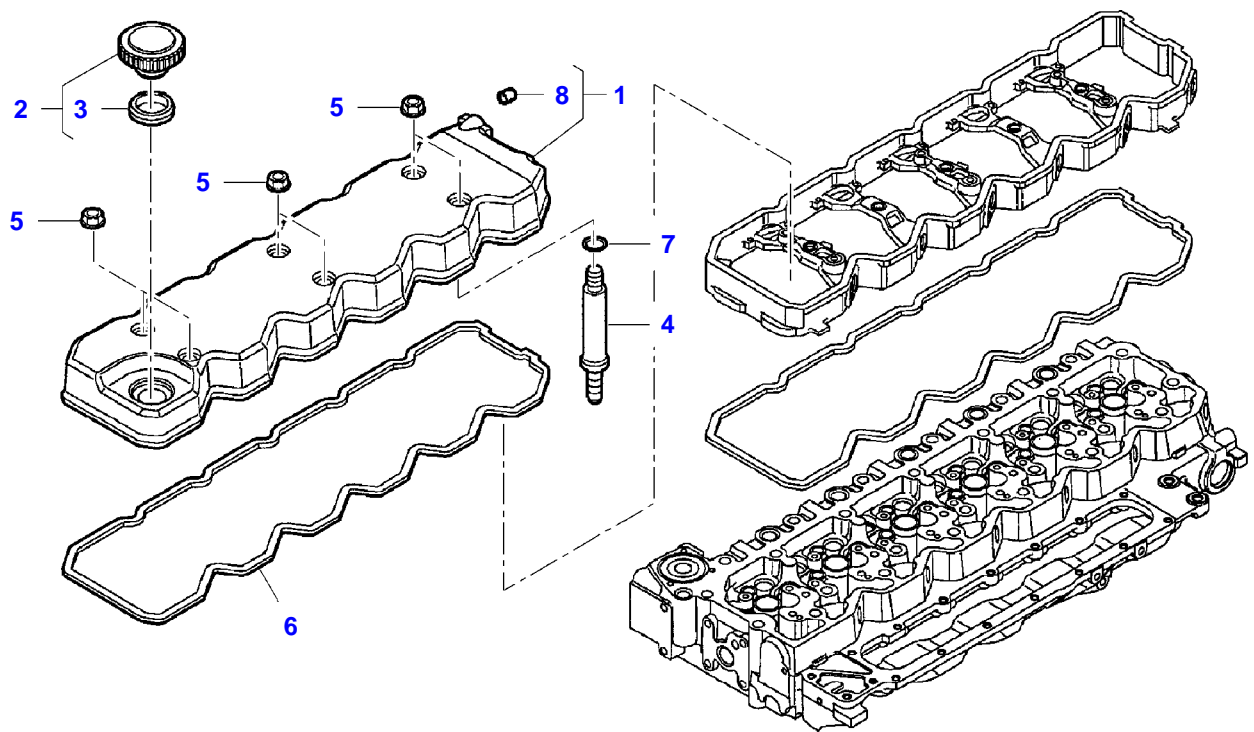

Item	Part Number	Qty	Description Comments	Technical Specification
1	LA4899079	6	HEX CAP SCREW	
2	LA4896380	1	GEAR	
3	LA4899068	2	HEX CAP SCREW	M8 X 17
4	LA4897457	1	STIRRUP	
5	LA504080211	1	CAMSHAFT	
6	LA4899080	1	DOWEL	

5250L COMBINE (258110001-999 / 268110001-999 AL)
8013189-F5-1

Item	Part Number	Qty	Description Comments	Technical Specification
1	LA4895432	5	SCREW	M8 X 70 (1.25)
2	LA4898717	6	ROCKER ARM SHAFT	
3	LA4897248	12	CUP	
4	LA4897245	12	SKATE	
5	LA4895068	6	ROCKER ARM	
6	LA4899089	2	SCREW	
7	LA2830222	12	SCREW	
8	NS	2	NON-SERVICEABLE PART	
9	LA17094614	3	WASHER	
10	LA504066132	6	CLAMPING CLIP	
11	LA4895067	6	ROCKER ARM	
12	NS	2	NON-SERVICEABLE PART	
13	LA4899257	1	SPACER	
14	LA504039152	3	ELECTRICAL WIRE	
15	LA4899083	12	SCREW	
			UP TO ENGINE S/N 37130	
	LA2830434	12	SCREW	
			FROM ENGINE S/N 37131	
16	LA4893487	6	SUPPORT	
17	LA4895031	12	ROD	
18	LA504085415	12	BRIDGE	
19	LA504070040	1	GASKET	
20	LA16689121	3	SCREW	
21	LA4899089	2	SCREW	
22	LA4899245	5	BUSH	

5250L COMBINE (258110001-999 / 268110001-999 AL)
8020942-F5-1

CYLINDER HEAD

Item	Part Number	Qty	Description Comments	Technical Specification
1	LA4891024	12	HEX CAP SCREW	M12 X 130
	LA4891025	14	HEX CAP SCREW	M12 X 150
2	LA4893036	3	PLUG	
3	LA2831279	1	CYLINDER HEAD	
4	LA4899081	48	HALF CONE	
5	LA4895051	12	VALVE	
6	LA4895052	12	VALVE	
7	LA4895079	1	PLUG	
8	LA4895073	24	SPRING	
9	LA4895074	24	CUP	
10	LA4895072	24	CAP	
			UP TO ENGINE S/N 63211	
	LA2831287	24	CAP	
			FROM ENGINE S/N 63212	
11	LA4895411	24	CAP	
			UP TO ENGINE S/N 63211	
	LA2831287	24	CAP	
			FROM ENGINE S/N 63212	
12	LA4895089	11	PLUG	
13	LA4895406	7	PLUG	
14	LA4895407	2	PLUG	
15	LA4895408	2	PLUG	
16	LA4897106	12	VALVE SEAT	
			UP TO ENGINE S/N 63211	
	LA4893244	12	VALVE SEAT	
			FROM ENGINE S/N 63212	
17	LA4897578	12	VALVE SEAT	
			UP TO ENGINE S/N 63211	
	LA4893244	12	VALVE SEAT	
			FROM ENGINE S/N 63212	
18	LA2830704	1	GASKET	
19	LA4895085	13	PLUG	