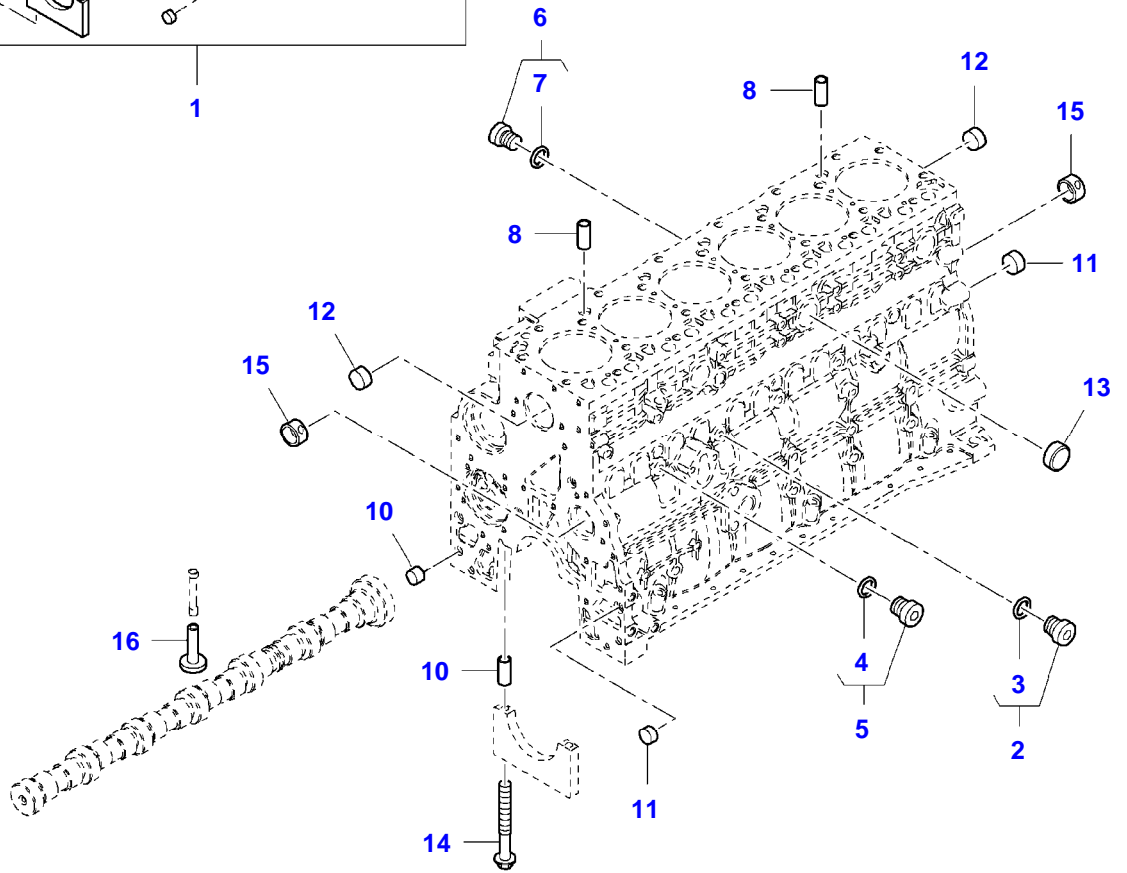

5250L COMBINE (258110001-999 / 268110001-999 AL)
8021121-F5-1

1

Item	Part Number	Qty	Description Comments	Technical Specification
1	LA2830076	1	ENGINE BLOCK	
2	LA4895605	2	PLUG	M14 (1.5)
3	LA4899115	2	O-RING	
4	LA4899009	2	PLUG	M10 (1.0)
5	LA4899072	2	O-RING	
6	LA4895392	2	PLUG	M18 (1.5)
7	LA4895393	2	O-RING	
8	LA4895049	2	DOWEL	
9	LA4899032	14	HEX CAP SCREW	M10 X 25
10	LA4899026	14	DOWEL	
11	LA4895039	3	PLUG	
12	LA4895038	6	PLUG	
13	LA4895228	3	PLUG	
14	LA4891353	14	HEX CAP SCREW	M12 X 120
15	LA4895040	2	BEARING	
16	LA4899803	12	VALVE	
17	LA504054307	6	JET	
18	LA4894218	1	FILLER	
19	LA504076109	1	PLATE	

5250L COMBINE (258110001-999 / 268110001-999 AL)
8020061-F5-1

Item	Part Number	Qty	Description Comments	Technical Specification
1	LA4899026	2	DOWEL	
2	LA4899078	4	HEX CAP SCREW	
3	LA4899093	2	HEX CAP SCREW	
	LA4899073	1	HEX CAP SCREW	
4	LA4896939	3	HEX CAP SCREW	
5	LA4899678	1	GEARBOX	
6	LA4897026	1	COVERING	
7	LA4891209	2	PLUG	
8	LA4899063	8	HEX CAP SCREW	M8 X 30
9	LA4899078	5	HEX CAP SCREW	
10	LA4890832	1	SEAL	
11	LA2992504	1	ADHESIVE	
12	LA16677735	2	HEX CAP SCREW	M12 X 25
13	LA504049033	1	COVERING	
14	LA4896897	1	GASKET	

Item	Part Number	Qty	Description Comments	Technical Specification
1	LA4899026	2	DOWEL	
2	LA4899109	2	HEX CAP SCREW	M10 X 80 (1.5)
	LA4892915	10	HEX CAP SCREW	M10 X 40 (1.5)
	LA4899076	6	HEX CAP SCREW	M12 X 80
	LA4897499	2	SCREW	
3	LA2992504	1	ADHESIVE	
4	LA4895378	1	PLUG	Ø 29 MM
5	LA17288480	1	O-RING	Ø 21,81 X 3,53 MM
6	LA4895155	1	COVERING	
7	LA504033868	1	COVERING	
8	LA4890833	1	SEAL	
9	LA4899068	2	HEX CAP SCREW	M8 X 17

5250L COMBINE (258110001-999 / 268110001-999 AL)
8020060-F5-1

OIL SUMP

Item	Part Number	Qty	Description Comments	Technical Specification
1	LA16673635	2	HEX CAP SCREW	M8 X 20 (1.25)
2	LA4899091	18	HEX CAP SCREW	
3	LA4898301	1	GASKET	
4	LA4898036	1	OIL PAN	
5	LA2830546	2	SEALING WASHER	
6	LA4895577	2	DRAIN PLUG	
7	LA4897858	1	SPACER	
8	LA504084493	1	OIL PIPE	
9	LA4897861	1	SEAL	
10	LA4895291	2	HEX CAP SCREW	M10 X 20 (1.5)