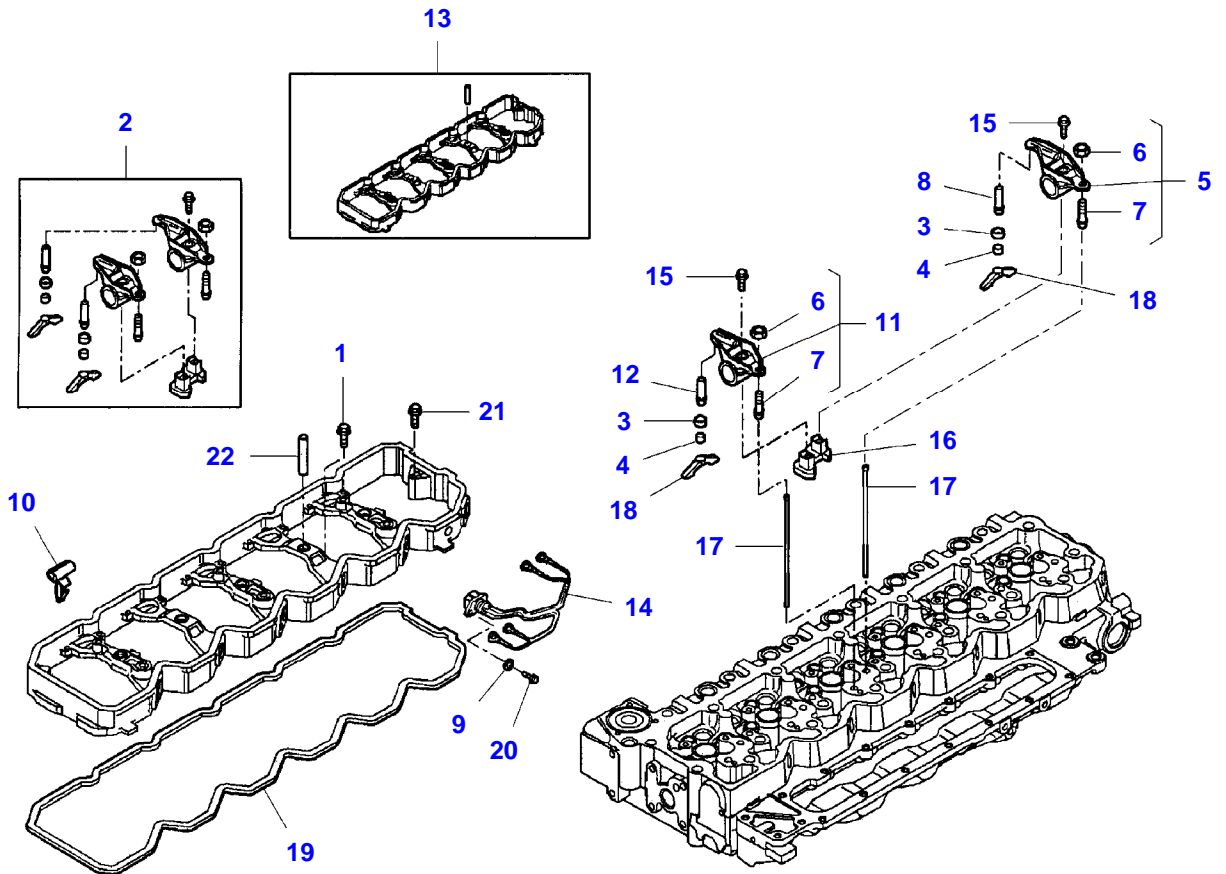

5250L COMBINE (258110001-999 / 268110001-999 AL)
8013189-F5-1

Item	Part Number	Qty	Description Comments	Technical Specification
1	LA4895432	5	SCREW	M8 X 70 (1.25)
2	LA4898717	6	ROCKER ARM SHAFT	
3	LA4897248	12	CUP	
4	LA4897245	12	SKATE	
5	LA4895068	6	ROCKER ARM	
6	LA4899089	2	SCREW	
7	LA2830222	12	SCREW	
8	NS	2	NON-SERVICEABLE PART	
9	LA17094614	3	WASHER	
10	LA504066132	6	CLAMPING CLIP	
11	LA4895067	6	ROCKER ARM	
12	NS	2	NON-SERVICEABLE PART	
13	LA4899257	1	SPACER	
14	LA504039152	3	ELECTRICAL WIRE	
15	LA4899083	12	SCREW	
			UP TO ENGINE S/N 37130	
	LA2830434	12	SCREW	
			FROM ENGINE S/N 37131	
16	LA4893487	6	SUPPORT	
17	LA4895031	12	ROD	
18	LA504085415	12	BRIDGE	
19	LA504070040	1	GASKET	
20	LA16689121	3	SCREW	
21	LA4899089	2	SCREW	
22	LA4899245	5	BUSH