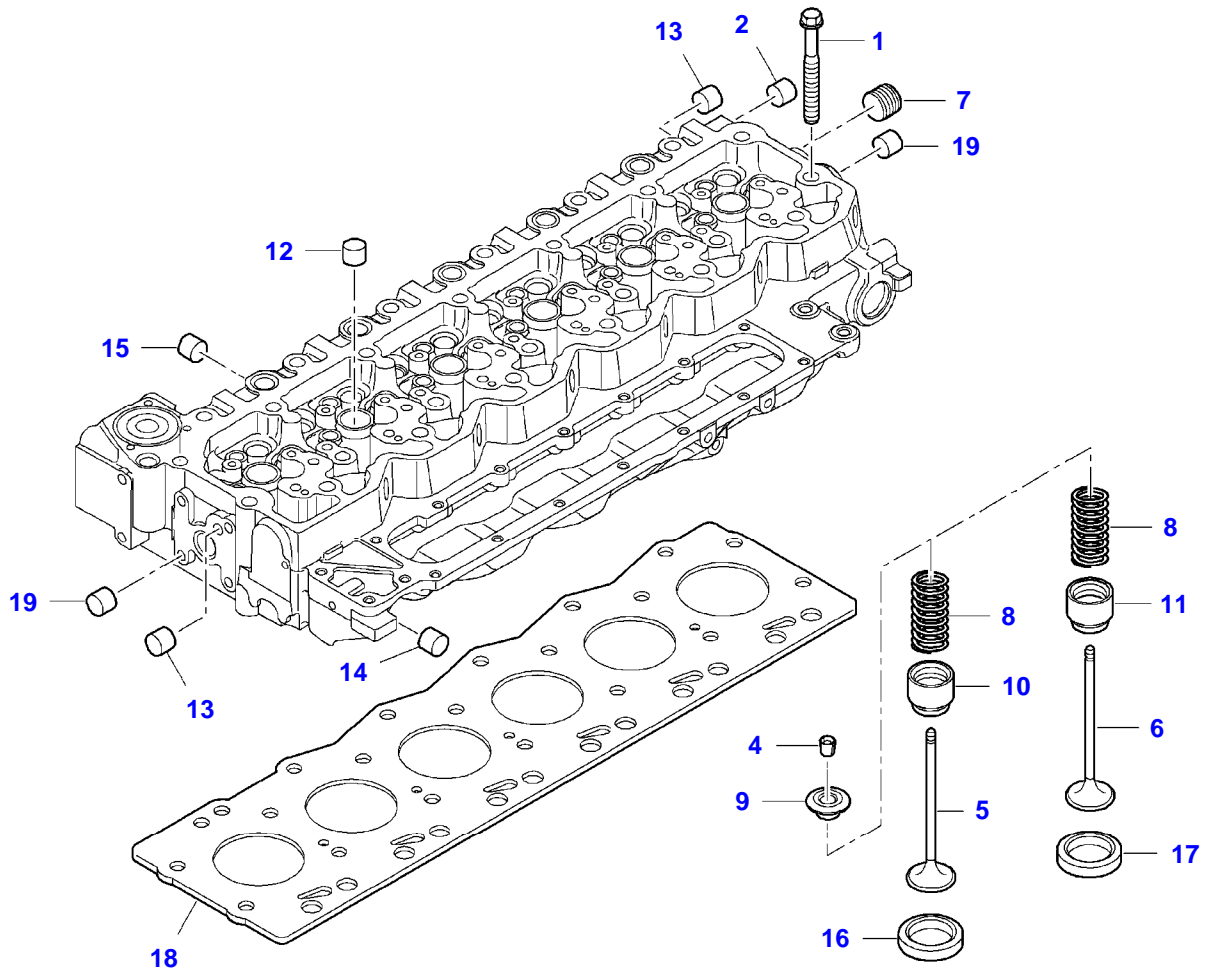

5250L COMBINE (258110001-999 / 268110001-999 AL)
8020942-F5-1

CYLINDER HEAD

Item	Part Number	Qty	Description Comments	Technical Specification
1	LA4891024	12	HEX CAP SCREW	M12 X 130
	LA4891025	14	HEX CAP SCREW	M12 X 150
2	LA4893036	3	PLUG	
3	LA2831279	1	CYLINDER HEAD	
4	LA4899081	48	HALF CONE	
5	LA4895051	12	VALVE	
6	LA4895052	12	VALVE	
7	LA4895079	1	PLUG	
8	LA4895073	24	SPRING	
9	LA4895074	24	CUP	
10	LA4895072	24	CAP	
			UP TO ENGINE S/N 63211	
	LA2831287	24	CAP	
			FROM ENGINE S/N 63212	
11	LA4895411	24	CAP	
			UP TO ENGINE S/N 63211	
	LA2831287	24	CAP	
			FROM ENGINE S/N 63212	
12	LA4895089	11	PLUG	
13	LA4895406	7	PLUG	
14	LA4895407	2	PLUG	
15	LA4895408	2	PLUG	
16	LA4897106	12	VALVE SEAT	
			UP TO ENGINE S/N 63211	
	LA4893244	12	VALVE SEAT	
			FROM ENGINE S/N 63212	
17	LA4897578	12	VALVE SEAT	
			UP TO ENGINE S/N 63211	
	LA4893244	12	VALVE SEAT	
			FROM ENGINE S/N 63212	
18	LA2830704	1	GASKET	
19	LA4895085	13	PLUG