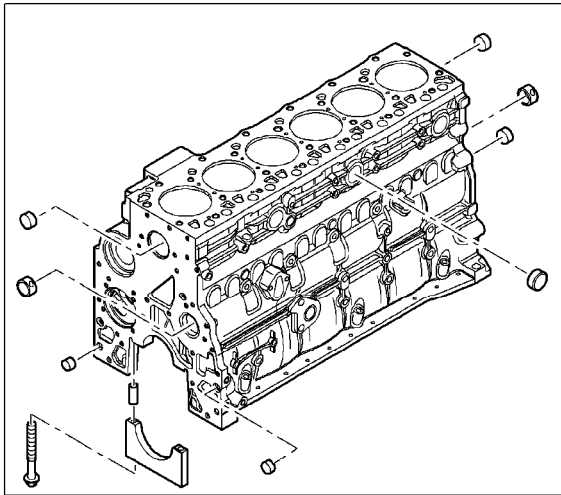

Page Number	Page Title	Page Reference
01-000-TOC	ENGINE	01-000-TOC
02-000-TOC	ENGINE INSTALLATION	02-000-TOC
03-000-TOC	DRIVE SYSTEM	03-000-TOC
04-000-TOC	AXLES	04-000-TOC
05-000-TOC	STEERING SYSTEM	05-000-TOC
06-000-TOC	DRIVE TRAIN SYSTEM	06-000-TOC
07-000-TOC	BRAKE SYSTEM	07-000-TOC
08-000-TOC	HYDRAULIC SYSTEM	08-000-TOC
09-000-TOC	ELECTRICAL SYSTEM	09-000-TOC
10-000-TOC	CAB	10-000-TOC
11-000-TOC	AIR CONDITIONING AND HEATING SYSTEM	11-000-TOC
12-000-TOC	CHASSIS	12-000-TOC
13-000-TOC	DECALS	13-000-TOC
14-000-TOC	WHEELS	14-000-TOC
15-000-TOC	FEEDING SYSTEM	15-000-TOC
16-000-TOC	THRESHING SYSTEM	16-000-TOC
17-000-TOC	CLEANING SYSTEM	17-000-TOC
18-000-TOC	GRAIN BIN AND ELEVATOR SYSTEM	18-000-TOC
19-000-TOC	DISCHARGE SYSTEM	19-000-TOC
20-000-TOC	ACCESSORIES	20-000-TOC

5250L COMBINE (258110001-999 / 268110001-999 AL)
8021121-F5-1

1

Item	Part Number	Qty	Description Comments	Technical Specification
1	LA2830076	1	ENGINE BLOCK	
2	LA4895605	2	PLUG	M14 (1.5)
3	LA4899115	2	O-RING	
4	LA4899009	2	PLUG	M10 (1.0)
5	LA4899072	2	O-RING	
6	LA4895392	2	PLUG	M18 (1.5)
7	LA4895393	2	O-RING	
8	LA4895049	2	DOWEL	
9	LA4899032	14	HEX CAP SCREW	M10 X 25
10	LA4899026	14	DOWEL	
11	LA4895039	3	PLUG	
12	LA4895038	6	PLUG	
13	LA4895228	3	PLUG	
14	LA4891353	14	HEX CAP SCREW	M12 X 120
15	LA4895040	2	BEARING	
16	LA4899803	12	VALVE	
17	LA504054307	6	JET	
18	LA4894218	1	FILLER	
19	LA504076109	1	PLATE	

5250L COMBINE (258110001-999 / 268110001-999 AL)
8020061-F5-1

Item	Part Number	Qty	Description Comments	Technical Specification
1	LA4899026	2	DOWEL	
2	LA4899078	4	HEX CAP SCREW	
3	LA4899093	2	HEX CAP SCREW	
	LA4899073	1	HEX CAP SCREW	
4	LA4896939	3	HEX CAP SCREW	
5	LA4899678	1	GEARBOX	
6	LA4897026	1	COVERING	
7	LA4891209	2	PLUG	
8	LA4899063	8	HEX CAP SCREW	M8 X 30
9	LA4899078	5	HEX CAP SCREW	
10	LA4890832	1	SEAL	
11	LA2992504	1	ADHESIVE	
12	LA16677735	2	HEX CAP SCREW	M12 X 25
13	LA504049033	1	COVERING	
14	LA4896897	1	GASKET	