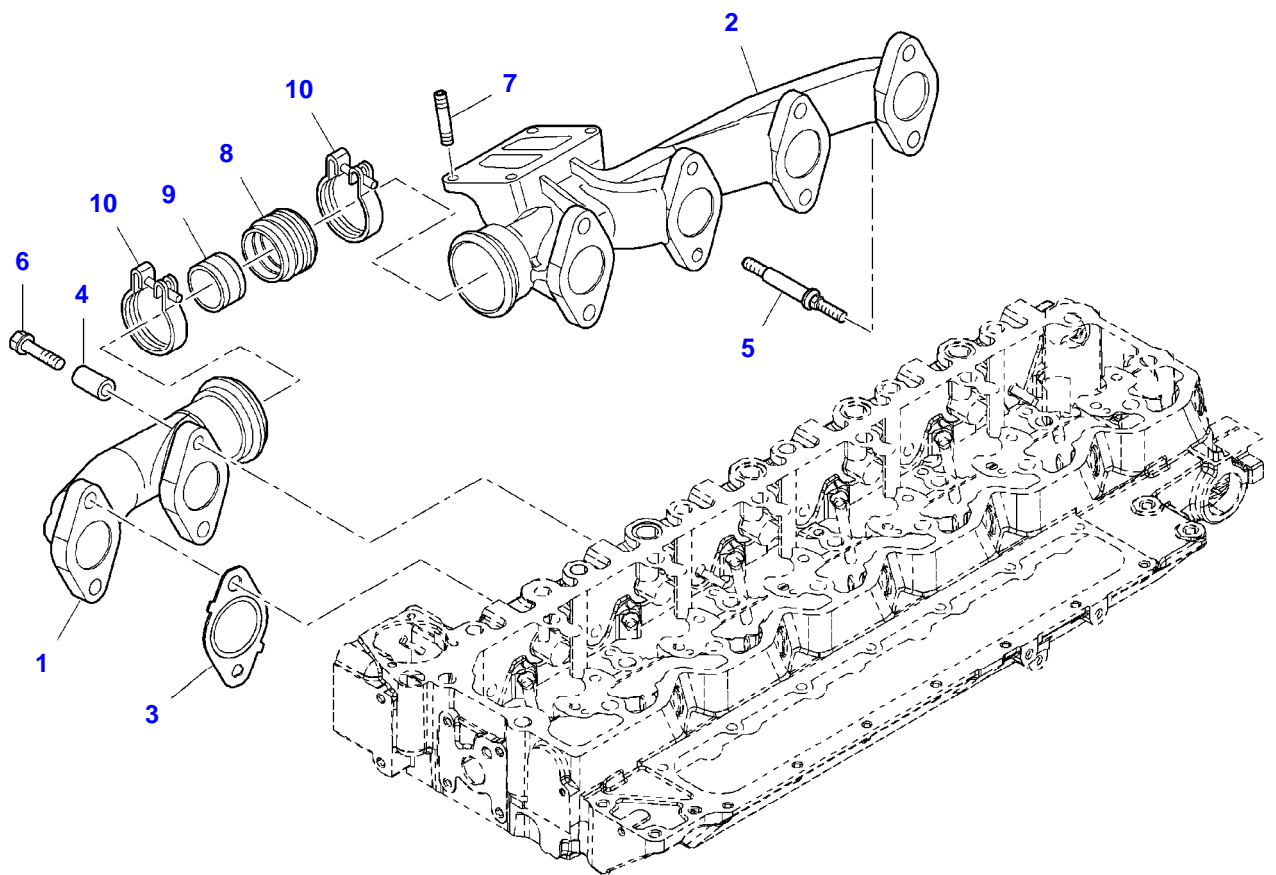

Item	Part Number	Qty	Description Comments	Technical Specification
1	LA4897890	1	EXHAUST MANIFOLD	
2	LA4897889	1	EXHAUST MANIFOLD	
3	LA323016350	1	GASKET	
4	LA4895336	12	SPACER	
5	LA4895219	2	STUD BOLT	
6	LA4895174	10	SCREW	
7	LA4899085	4	STUD BOLT	M10 (1.5)
8	LA99440117	1	SLEEVE	
9	LA99454993	1	RING	
10	LA504047548	2	COLLAR