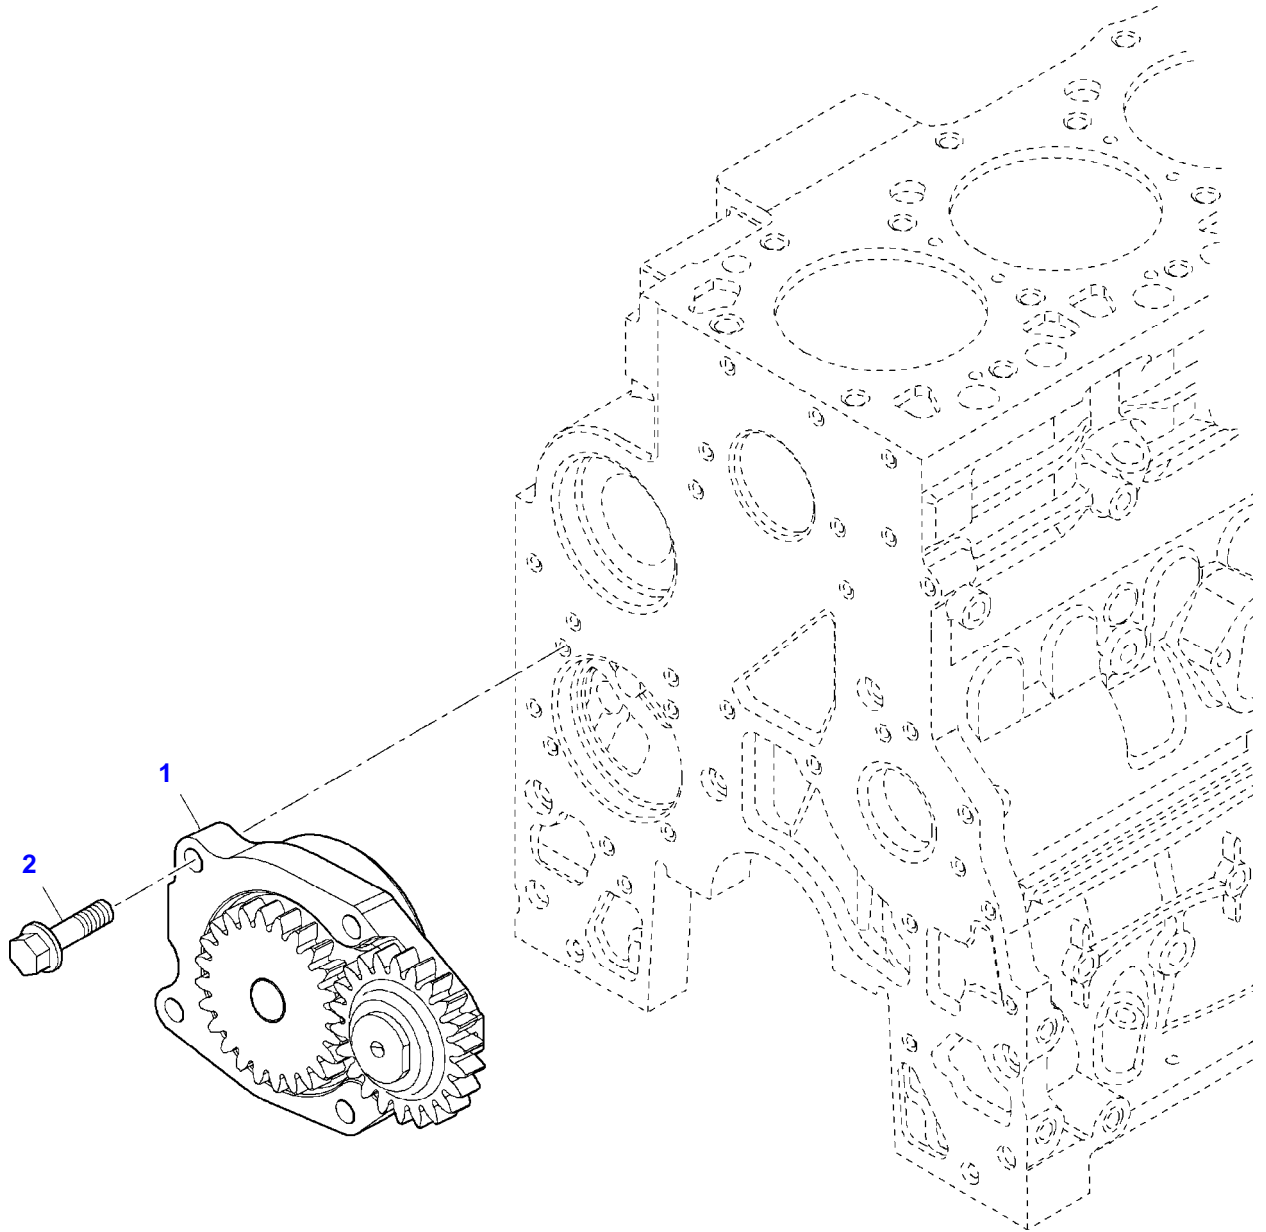

OIL SUMP

Item	Part Number	Qty	Description Comments	Technical Specification
1	LA16673635	2	HEX CAP SCREW	M8 X 20 (1.25)
2	LA4899091	18	HEX CAP SCREW	
3	LA4898301	1	GASKET	
4	LA4898036	1	OIL PAN	
5	LA2830546	2	SEALING WASHER	
6	LA4895577	2	DRAIN PLUG	
7	LA4897858	1	SPACER	
8	LA504084493	1	OIL PIPE	
9	LA4897861	1	SEAL	
10	LA4895291	2	HEX CAP SCREW	M10 X 20 (1.5)