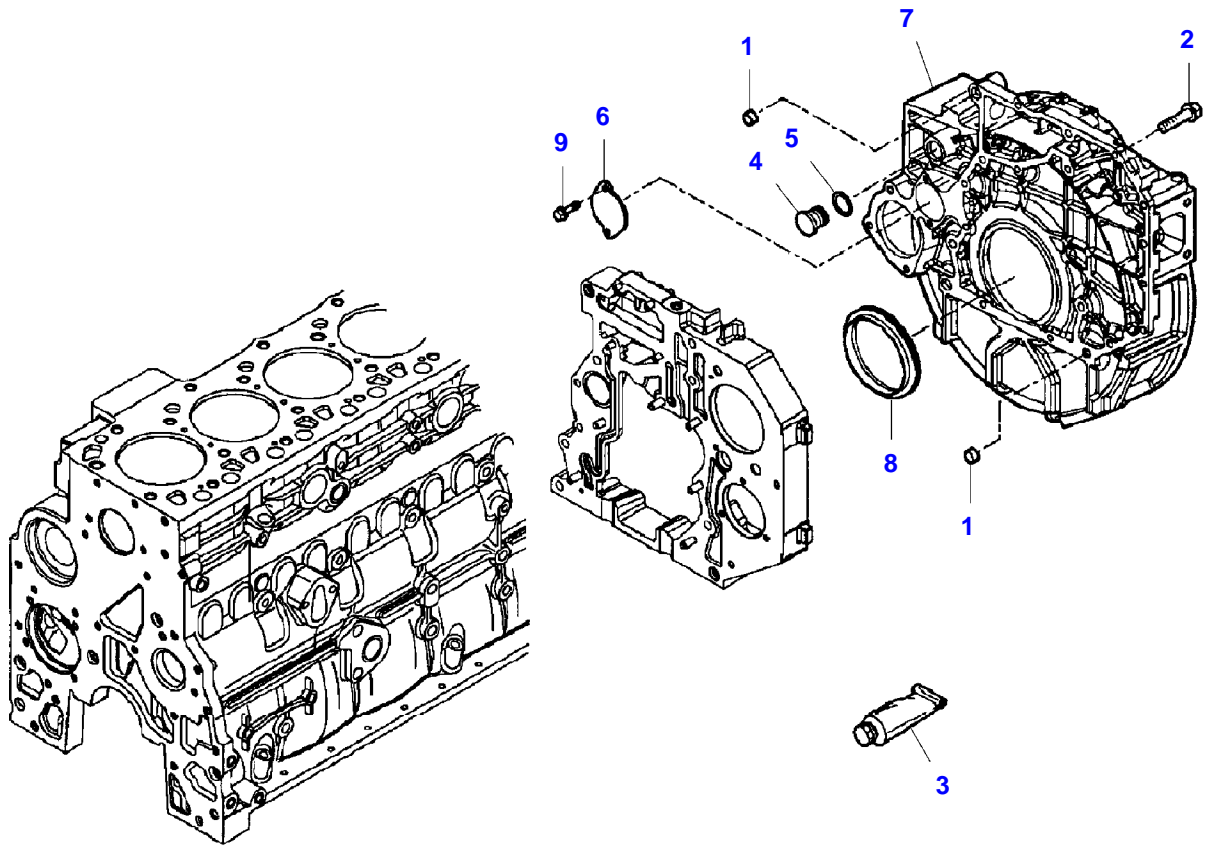

5250L COMBINE (258110001-999 / 268110001-999 AL)
8021121-F5-1

1

Item	Part Number	Qty	Description Comments	Technical Specification
1	LA2830076	1	ENGINE BLOCK	
2	LA4895605	2	PLUG	M14 (1.5)
3	LA4899115	2	O-RING	
4	LA4899009	2	PLUG	M10 (1.0)
5	LA4899072	2	O-RING	
6	LA4895392	2	PLUG	M18 (1.5)
7	LA4895393	2	O-RING	
8	LA4895049	2	DOWEL	
9	LA4899032	14	HEX CAP SCREW	M10 X 25
10	LA4899026	14	DOWEL	
11	LA4895039	3	PLUG	
12	LA4895038	6	PLUG	
13	LA4895228	3	PLUG	
14	LA4891353	14	HEX CAP SCREW	M12 X 120
15	LA4895040	2	BEARING	
16	LA4899803	12	VALVE	
17	LA504054307	6	JET	
18	LA4894218	1	FILLER	
19	LA504076109	1	PLATE	

5250L COMBINE (258110001-999 / 268110001-999 AL)
8020061-F5-1

Item	Part Number	Qty	Description Comments	Technical Specification
1	LA4899026	2	DOWEL	
2	LA4899078	4	HEX CAP SCREW	
3	LA4899093	2	HEX CAP SCREW	
	LA4899073	1	HEX CAP SCREW	
4	LA4896939	3	HEX CAP SCREW	
5	LA4899678	1	GEARBOX	
6	LA4897026	1	COVERING	
7	LA4891209	2	PLUG	
8	LA4899063	8	HEX CAP SCREW	M8 X 30
9	LA4899078	5	HEX CAP SCREW	
10	LA4890832	1	SEAL	
11	LA2992504	1	ADHESIVE	
12	LA16677735	2	HEX CAP SCREW	M12 X 25
13	LA504049033	1	COVERING	
14	LA4896897	1	GASKET	

Item	Part Number	Qty	Description Comments	Technical Specification
1	LA4899026	2	DOWEL	
2	LA4899109	2	HEX CAP SCREW	M10 X 80 (1.5)
	LA4892915	10	HEX CAP SCREW	M10 X 40 (1.5)
	LA4899076	6	HEX CAP SCREW	M12 X 80
	LA4897499	2	SCREW	
3	LA2992504	1	ADHESIVE	
4	LA4895378	1	PLUG	Ø 29 MM
5	LA17288480	1	O-RING	Ø 21,81 X 3,53 MM
6	LA4895155	1	COVERING	
7	LA504033868	1	COVERING	
8	LA4890833	1	SEAL	
9	LA4899068	2	HEX CAP SCREW	M8 X 17

5250L COMBINE (258110001-999 / 268110001-999 AL)
8020060-F5-1

OIL SUMP

Item	Part Number	Qty	Description Comments	Technical Specification
1	LA16673635	2	HEX CAP SCREW	M8 X 20 (1.25)
2	LA4899091	18	HEX CAP SCREW	
3	LA4898301	1	GASKET	
4	LA4898036	1	OIL PAN	
5	LA2830546	2	SEALING WASHER	
6	LA4895577	2	DRAIN PLUG	
7	LA4897858	1	SPACER	
8	LA504084493	1	OIL PIPE	
9	LA4897861	1	SEAL	
10	LA4895291	2	HEX CAP SCREW	M10 X 20 (1.5)