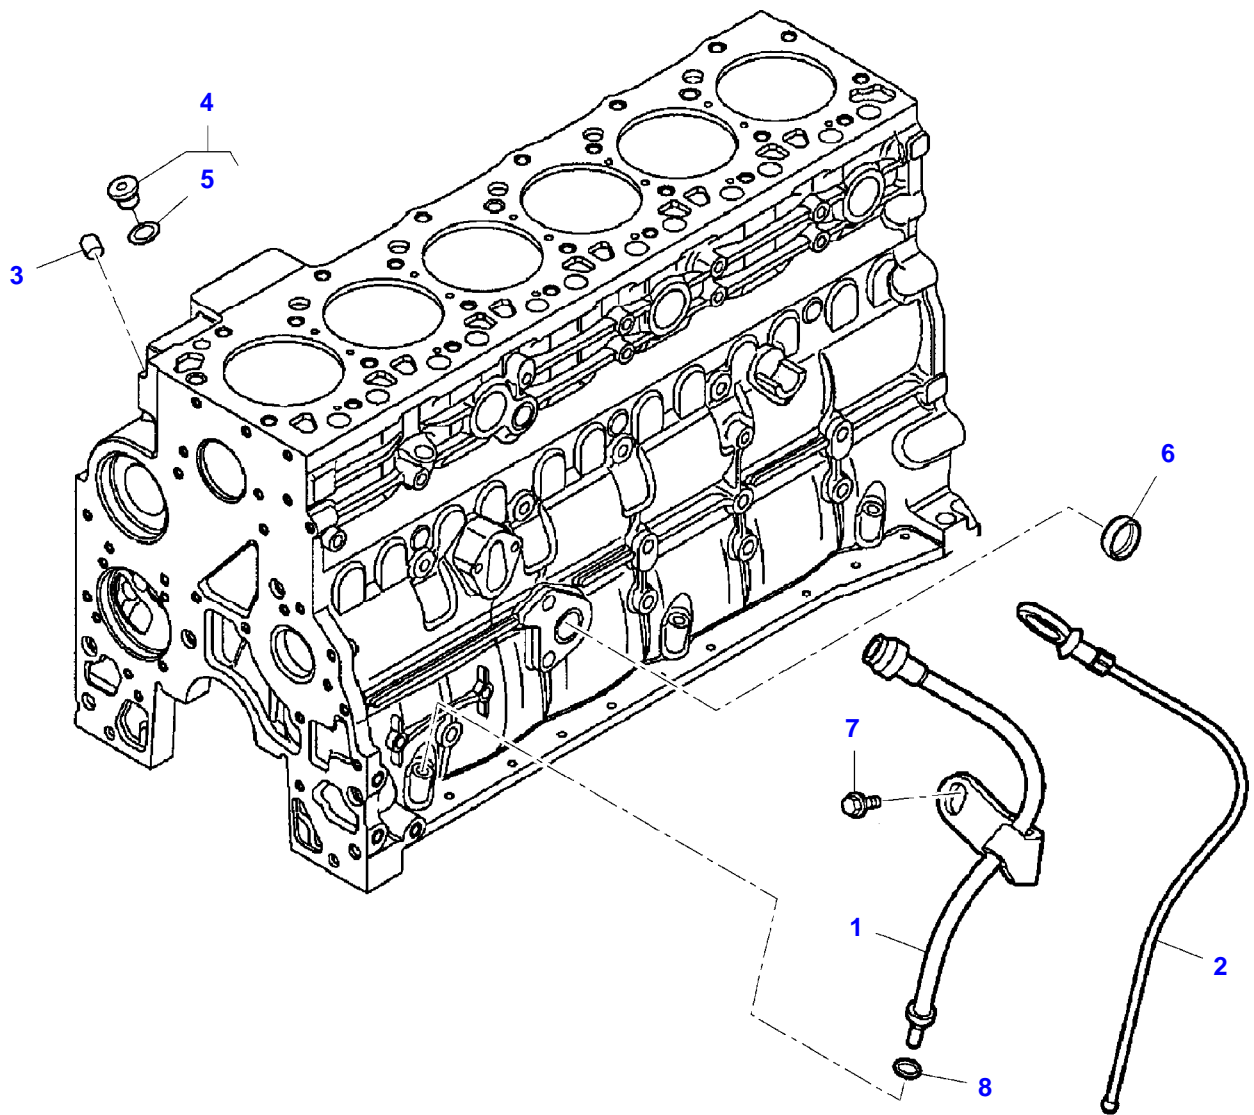

Item	Part Number	Qty	Description Comments	Technical Specification
1	LA4899019	15	HEX CAP SCREW	M8 X 35
2	LA4899566	1	OIL COOLER	
3	LA4893391	1	UNION	
4	LA4896410	1	VALVE	
5	LA4895045	1	SPRING	
6	LA4896408	1	GASKET	
7	LA4896404	1	VALVE BODY	
8			PART NOT USED	
9		1	PART NOT USED	
10	LA4896409	1	GASKET	
11	LA4896407	1	OIL COOLER	
12	LA504096409	1	PLUG	
13	LA17916280	1	O-RING	
14	LA323017850	1	ELEMENT,OIL FILTER