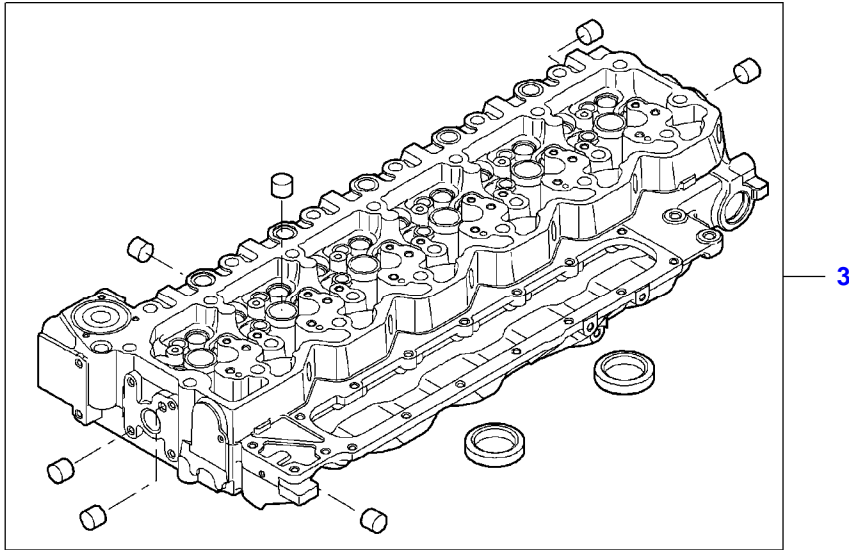

5250L COMBINE (258110001-999 / 268110001-999 AL)
8020942-F5-1

CYLINDER HEAD

Item	Part Number	Qty	Description Comments	Technical Specification
1	LA4891024	12	HEX CAP SCREW	M12 X 130
	LA4891025	14	HEX CAP SCREW	M12 X 150
2	LA4893036	3	PLUG	
3	LA2831279	1	CYLINDER HEAD	
4	LA4899081	48	HALF CONE	
5	LA4895051	12	VALVE	
6	LA4895052	12	VALVE	
7	LA4895079	1	PLUG	
8	LA4895073	24	SPRING	
9	LA4895074	24	CUP	
10	LA4895072	24	CAP	
			UP TO ENGINE S/N 63211	
	LA2831287	24	CAP	
			FROM ENGINE S/N 63212	
11	LA4895411	24	CAP	
			UP TO ENGINE S/N 63211	
	LA2831287	24	CAP	
			FROM ENGINE S/N 63212	
12	LA4895089	11	PLUG	
13	LA4895406	7	PLUG	
14	LA4895407	2	PLUG	
15	LA4895408	2	PLUG	
16	LA4897106	12	VALVE SEAT	
			UP TO ENGINE S/N 63211	
	LA4893244	12	VALVE SEAT	
			FROM ENGINE S/N 63212	
17	LA4897578	12	VALVE SEAT	
			UP TO ENGINE S/N 63211	
	LA4893244	12	VALVE SEAT	
			FROM ENGINE S/N 63212	
18	LA2830704	1	GASKET	
19	LA4895085	13	PLUG