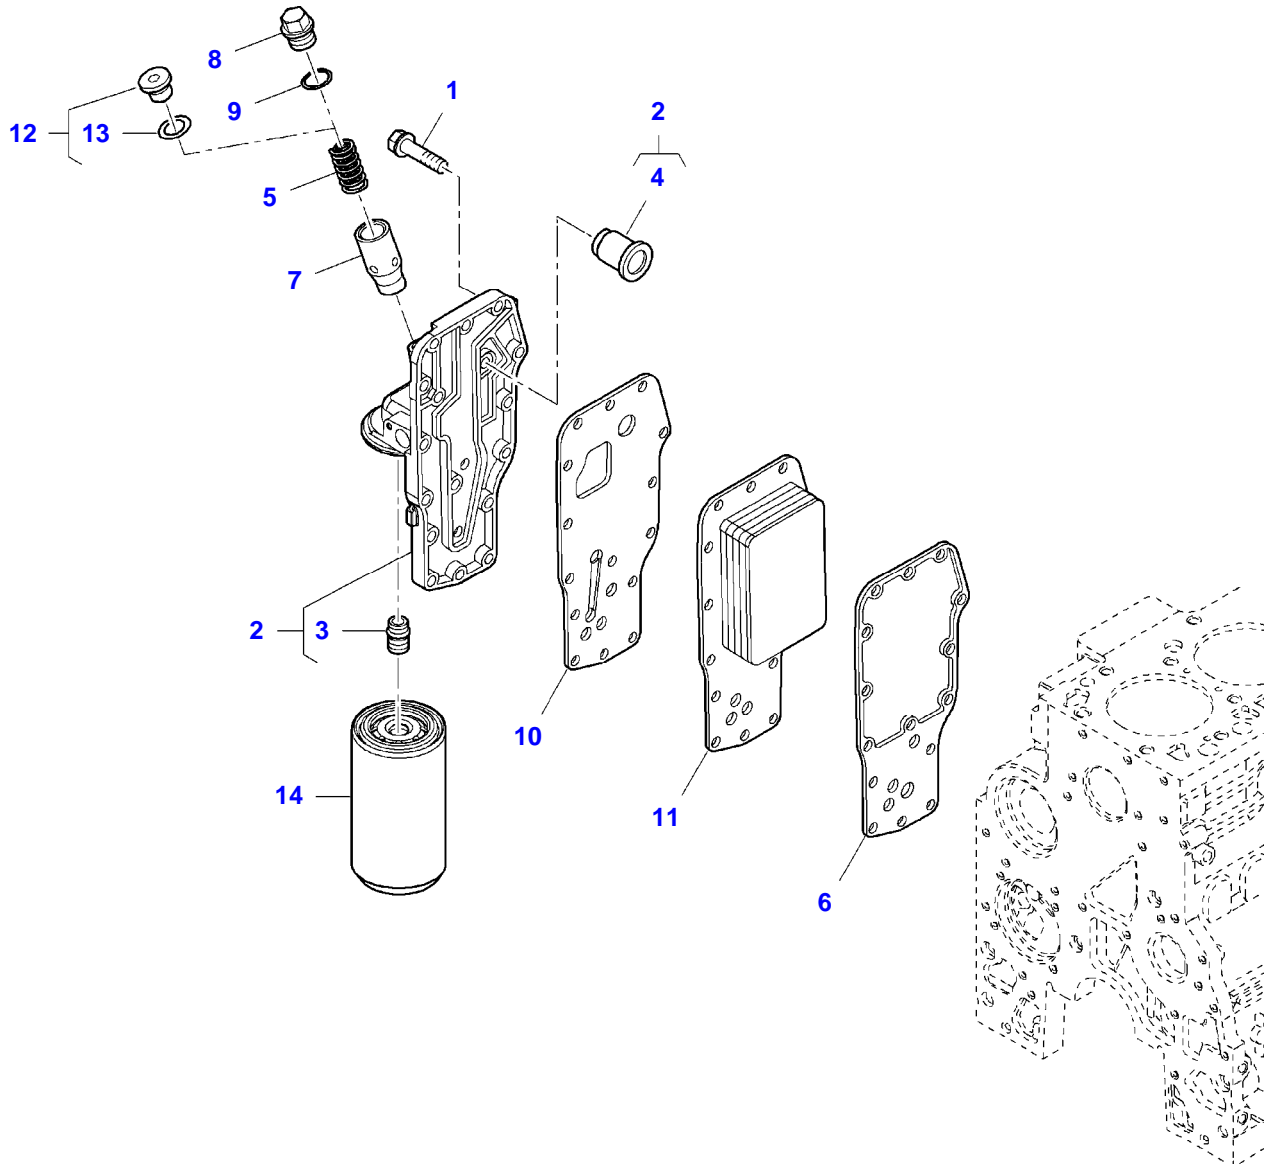

Item	Part Number	Qty	Description Comments	Technical Specification
1	LA4899031	2	HEX CAP SCREW	M8 X 25
2	LA4895107	1	UNION	
3	LA4899107	1	O-RING	
4	LA4899108	1	O-RING	
5	LA4891288	1	GASKET	
6	LA323018050	1	OIL PIPE	
7	LA17281881	2	O-RING	Ø 17,12 X 2,62 MM
8	LA323017950	2	OIL PIPE	
9	LA4895089	1	PLUG	
10	LA4896893	1	COLLAR	
11	LA4895579	1	COLLAR	
12	LA17044735	1	NUT	
13	LA4899068	3	HEX CAP SCREW	M8 X 17
14	LA99477631	1	STIRRUP	
15	LA98459285	1	STIRRUP	

Fendt

5250L COMBINE (258110001-999 / 268110001-999 AL)

3906253

OIL PUMP

Page01-0018

Item	Part Number	Qty	Description Comments
1	LA4897481	1	OIL PUMP
2	LA4899090	4	HEX CAP SCREW

5250L COMBINE (258110001-999 / 268110001-999 AL)
8021233-F5-1

Item	Part Number	Qty	Description Comments	Technical Specification
1	LA4899019	15	HEX CAP SCREW	M8 X 35
2	LA4899566	1	OIL COOLER	
3	LA4893391	1	UNION	
4	LA4896410	1	VALVE	
5	LA4895045	1	SPRING	
6	LA4896408	1	GASKET	
7	LA4896404	1	VALVE BODY	
8			PART NOT USED	
9		1	PART NOT USED	
10	LA4896409	1	GASKET	
11	LA4896407	1	OIL COOLER	
12	LA504096409	1	PLUG	
13	LA17916280	1	O-RING	
14	LA323017850	1	ELEMENT,OIL FILTER	