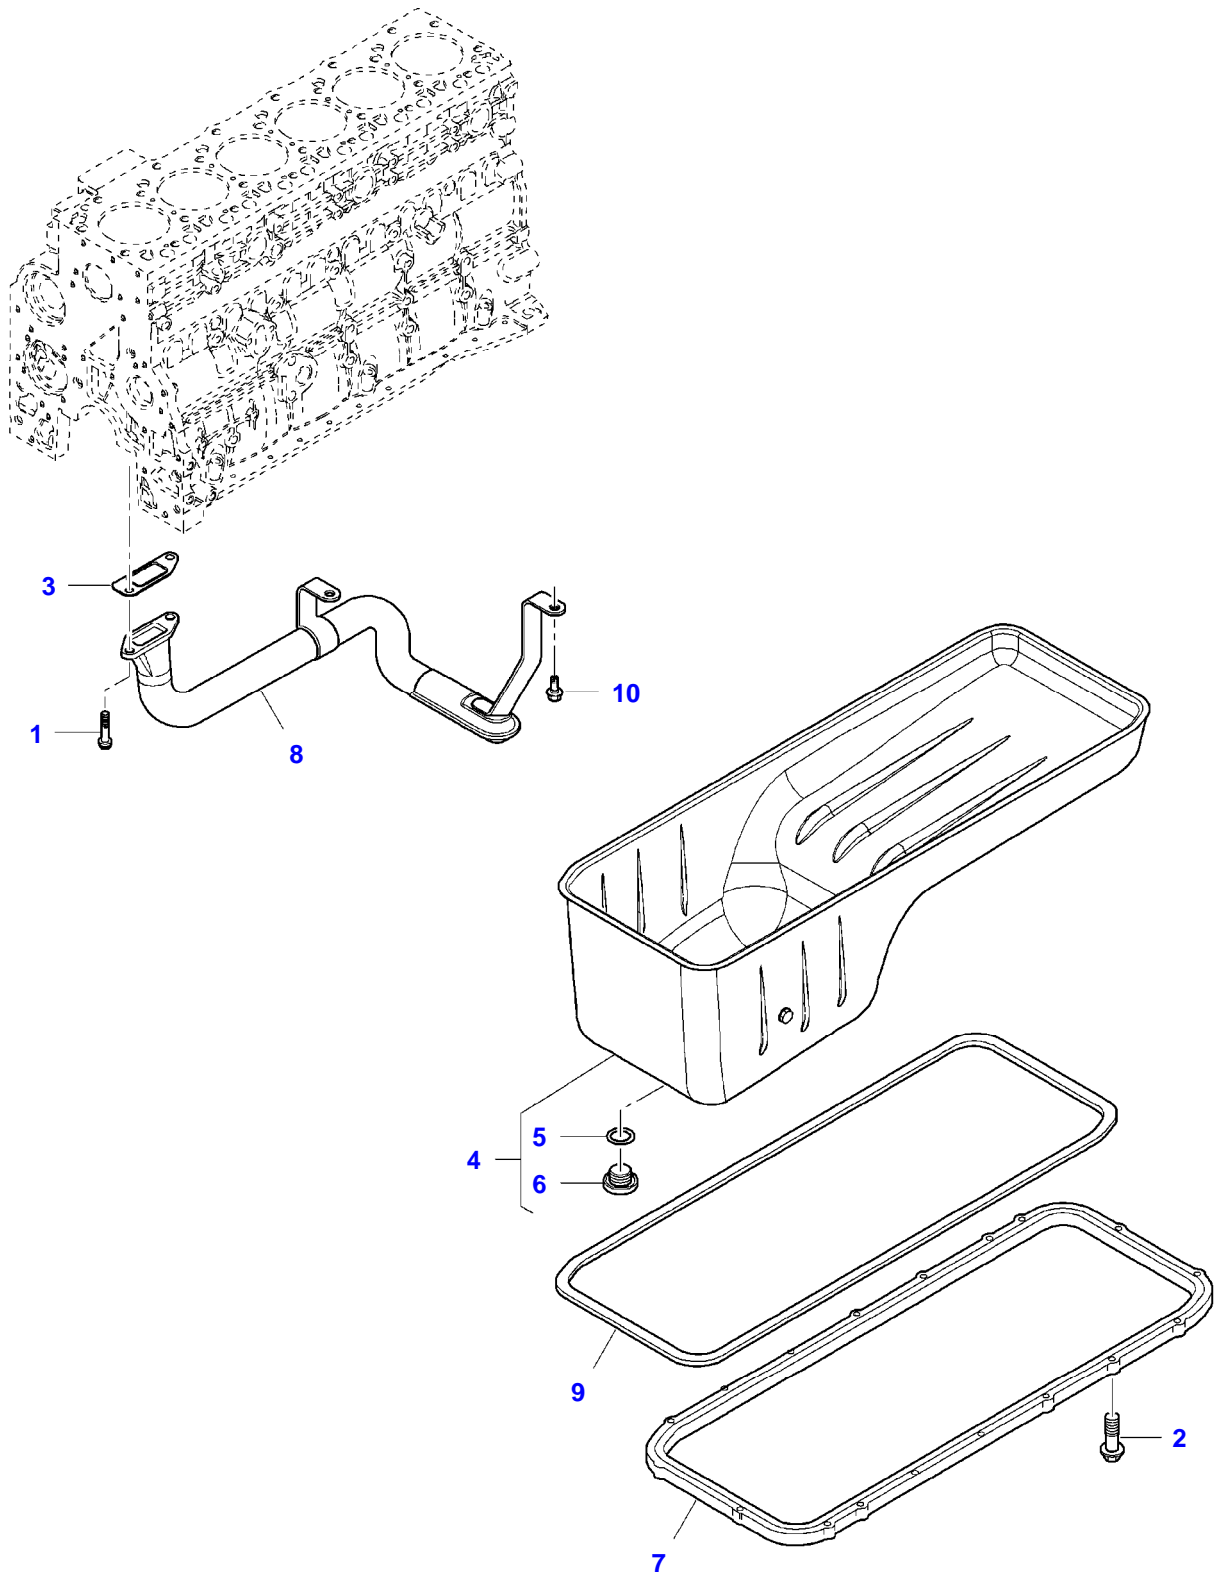

INTAKE MANIFOLD

Item	Part Number	Qty	Description Comments	Technical Specification
1	LA504064867	1	COVERING	
2	LA4899039	10	HEX CAP SCREW	M8 X 25 (1.25)
3	LA2992545	1	ADHESIVE	
4	LA4899630	4	HEX CAP SCREW	
5	LA2830891	1	INTAKE DUCT	
6	LA4893036	1	PLUG	
7	LA323017450	1	GASKET	

Item	Part Number	Qty	Description Comments	Technical Specification
1	LA18138325	1	HEX CAP SCREW	M8 X 16
2	LA4895107	1	UNION	
3	LA4899107	1	O RING	
4	LA4899108	1	O-RING	
5	LA4891288	1	GASKET	
6	LA4896893	1	COLLAR	
7	LA17281881	2	O-RING	Ø 17,12 X 2,62 MM
8	LA16677735	1	HEX CAP SCREW	M12 X 25
9	LA504019911	1	OIL PIPE	
10	LA17044921	1	NUT	M12
11	LA504084095	1	OIL PIPE	
12	LA4895089	1	PLUG	
13	LA4899031	2	HEX CAP SCREW	M8 X 25
14	LA98459285	1	STIRRUP	