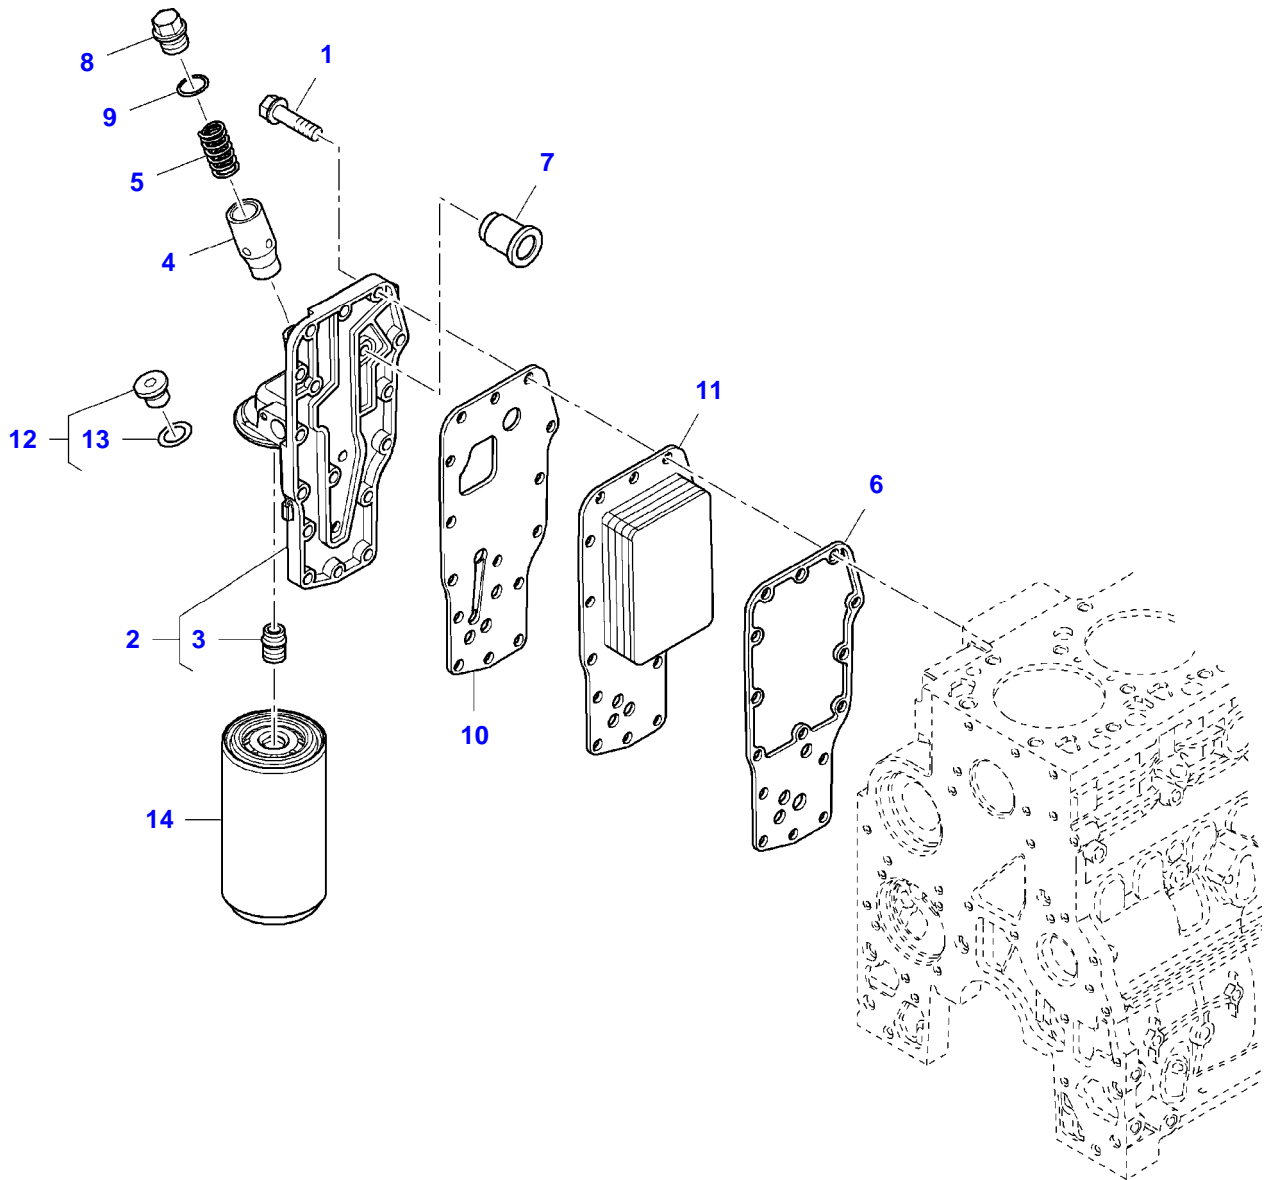

OIL FILTER

Item	Part Number	Qty	Description Comments	Technical Specification
1	LA4899019	15	HEX CAP SCREW	M8 X 35
2	LA4899643	1	OIL COOLER	
3	LA4893391	1	UNION	
4	LA4896404	1	VALVE BODY	
5	LA4895045	1	SPRING	
6	LA2830559	1	GASKET	
7	LA4896410	1	VALVE	
8	LA4895043	1	PLUG	
			UP TO MACHINE S/N 155899	
9	LA4899035	1	O-RING	
			UP TO MACHINE S/N 155899	
10	LA4896409	1	GASKET	
11	LA504047629	1	OIL COOLER	
12	LA504096409	1	PLUG	
			FROM MACHINE S/N 155900	
13	LA17916280	1	O-RING	
			FROM MACHINE S/N 155900	
14	LA504074043	1	ELEMENT,OIL FILTER