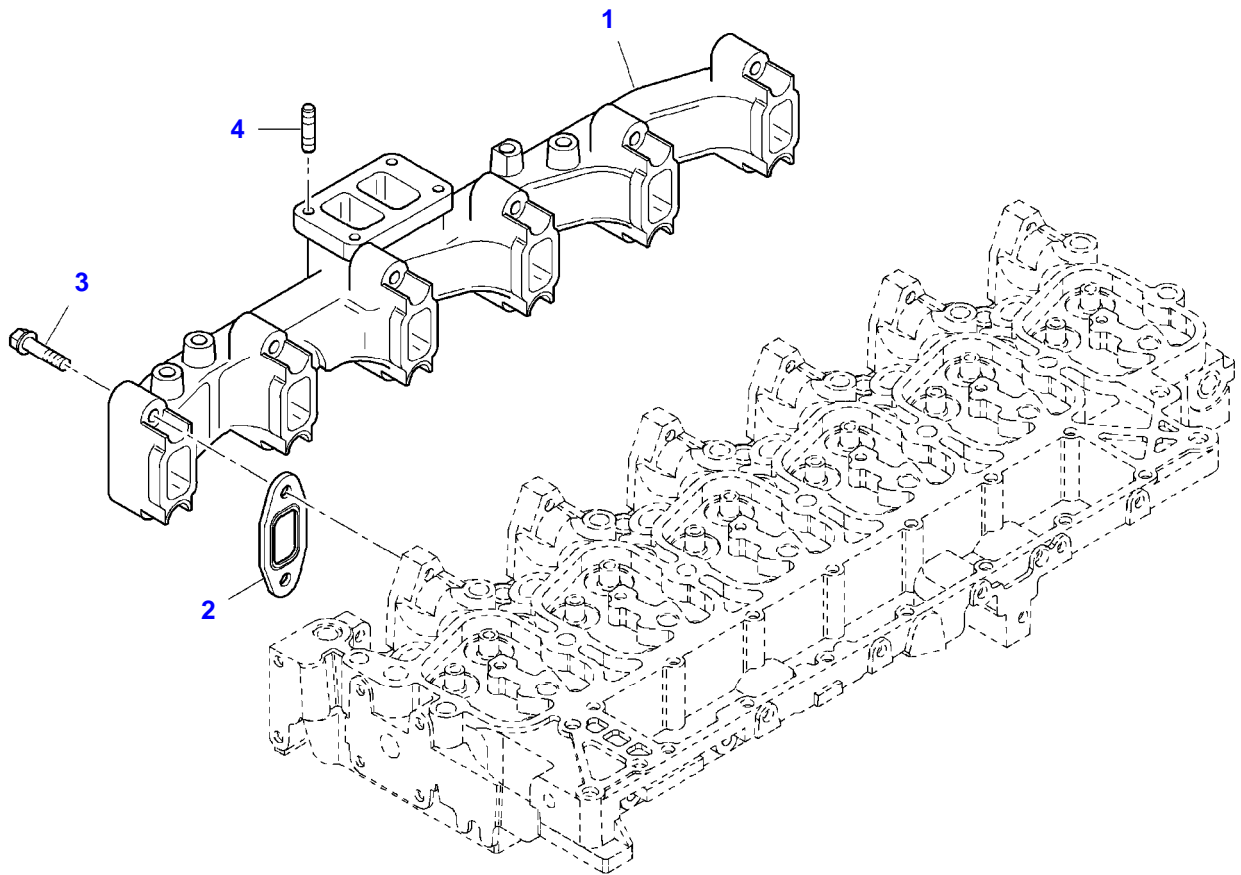

Fendt

5180E COMBINE (551110001-492 / 551100001-492) (ZN205511K03000493-568)

3906256

EXHAUST MANIFOLD

Page01-0012

Item	Part Number	Qty	Description Comments	Technical Specification
1	LA504067220	1	EXHAUST MANIFOLD	
2	LA504081248	6	GASKET	
3	LA504085705	12	HEX CAP SCREW	M10 X 65 (1.5)
4	LA4899085	4	STUD BOLT	M10 (1.5)