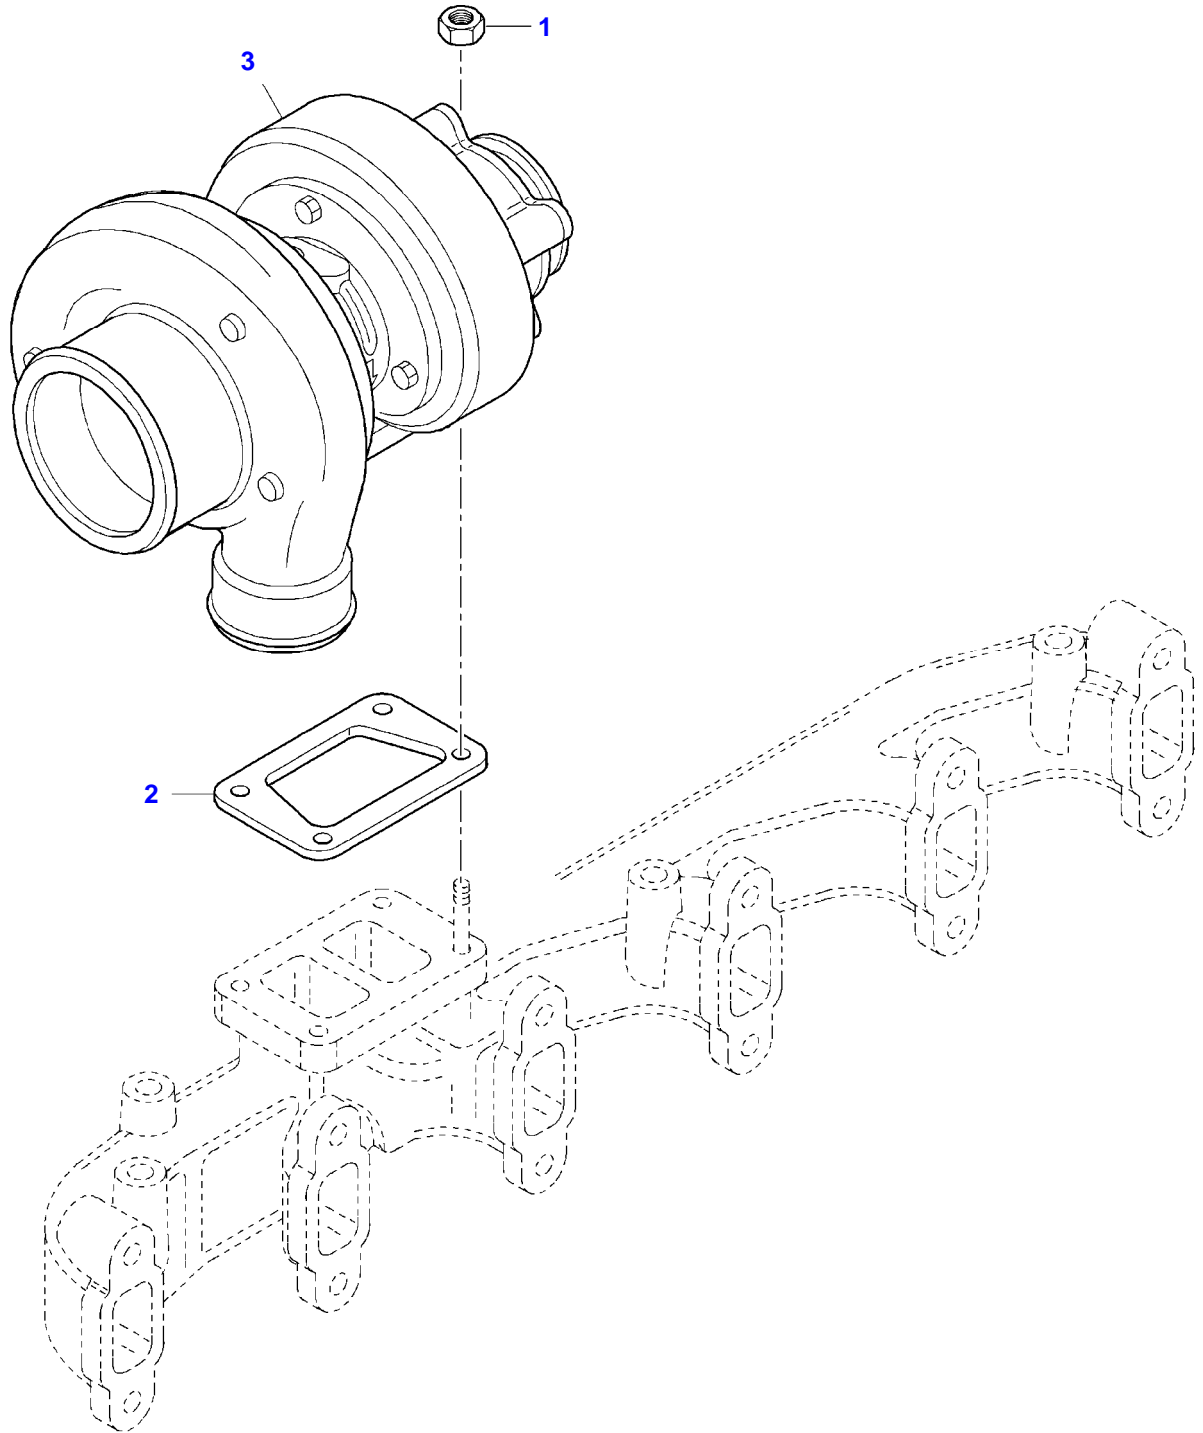

INTAKE MANIFOLD

Item	Part Number	Qty	Description Comments	Technical Specification
1	LA504064867	1	COVERING	
2	LA4899039	10	HEX CAP SCREW	M8 X 25 (1.25)
3	LA2992545	1	ADHESIVE	
4	LA4899630	4	HEX CAP SCREW	
5	LA2830891	1	INTAKE DUCT	
6	LA4893036	1	PLUG	
7	LA323017450	1	GASKET	

Fendt

5180E COMBINE (551110001-492 / 551100001-492) (ZN205511K03000493-568)

3906256

EXHAUST MANIFOLD

Page01-0012

Item	Part Number	Qty	Description Comments	Technical Specification
1	LA504067220	1	EXHAUST MANIFOLD	
2	LA504081248	6	GASKET	
3	LA504085705	12	HEX CAP SCREW	M10 X 65 (1.5)
4	LA4899085	4	STUD BOLT	M10 (1.5)

Item	Part Number	Qty	Description Comments	Technical Specification
1	LA18138325	1	HEX CAP SCREW	M8 X 16
2	LA4895107	1	UNION	
3	LA4899107	1	O RING	
4	LA4899108	1	O-RING	
5	LA4891288	1	GASKET	
6	LA4896893	1	COLLAR	
7	LA17281881	2	O-RING	Ø 17,12 X 2,62 MM
8	LA16677735	1	HEX CAP SCREW	M12 X 25
9	LA504019911	1	OIL PIPE	
10	LA17044921	1	NUT	M12
11	LA504084095	1	OIL PIPE	
12	LA4895089	1	PLUG	
13	LA4899031	2	HEX CAP SCREW	M8 X 25
14	LA98459285	1	STIRRUP	