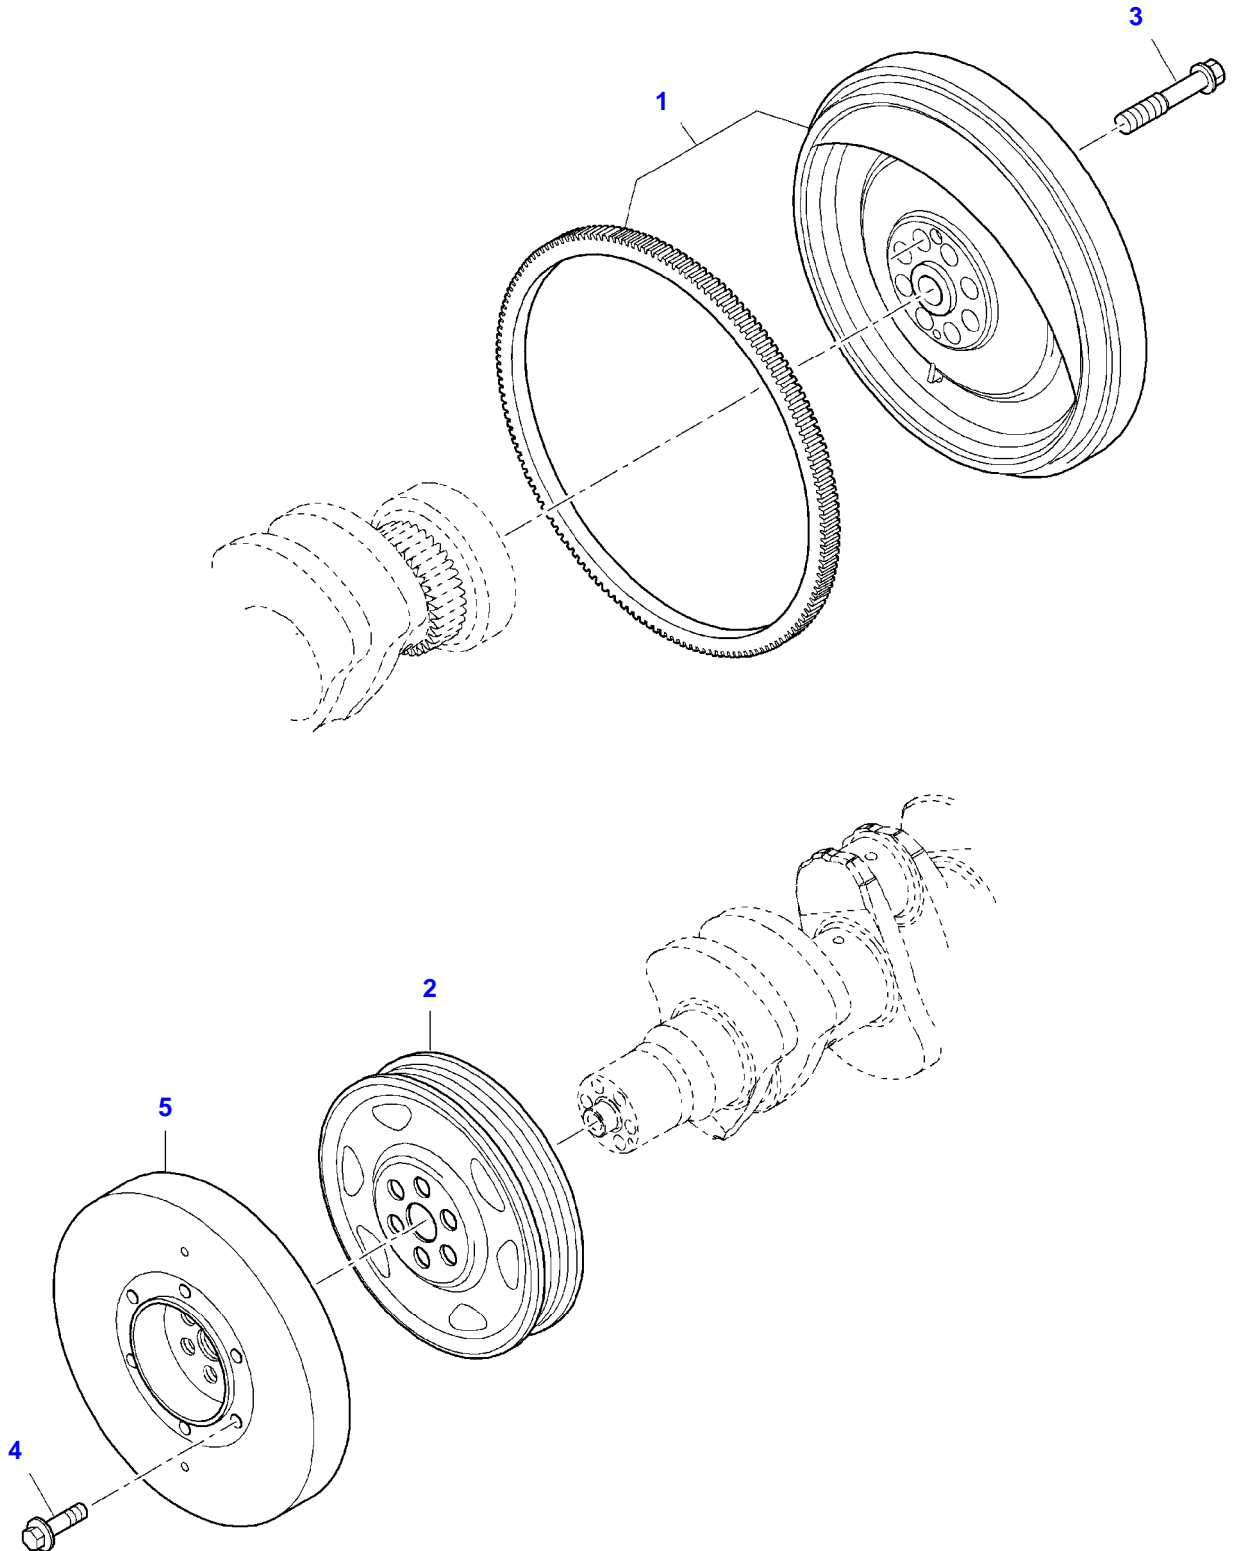

Fendt

5180E COMBINE (551110001-492 / 551100001-492) (ZN205511K03000493-568)

3906256

FLYWHEEL

Page01-0004

Item	Part Number	Qty	Description Comments
1	LA504006952	1	FLYWHEEL
2	LA4896773	1	PULLEY
3	LA4894641	8	SCREW
4	LA4892867	6	BOLT
5	LA504132176	1	DAMPER