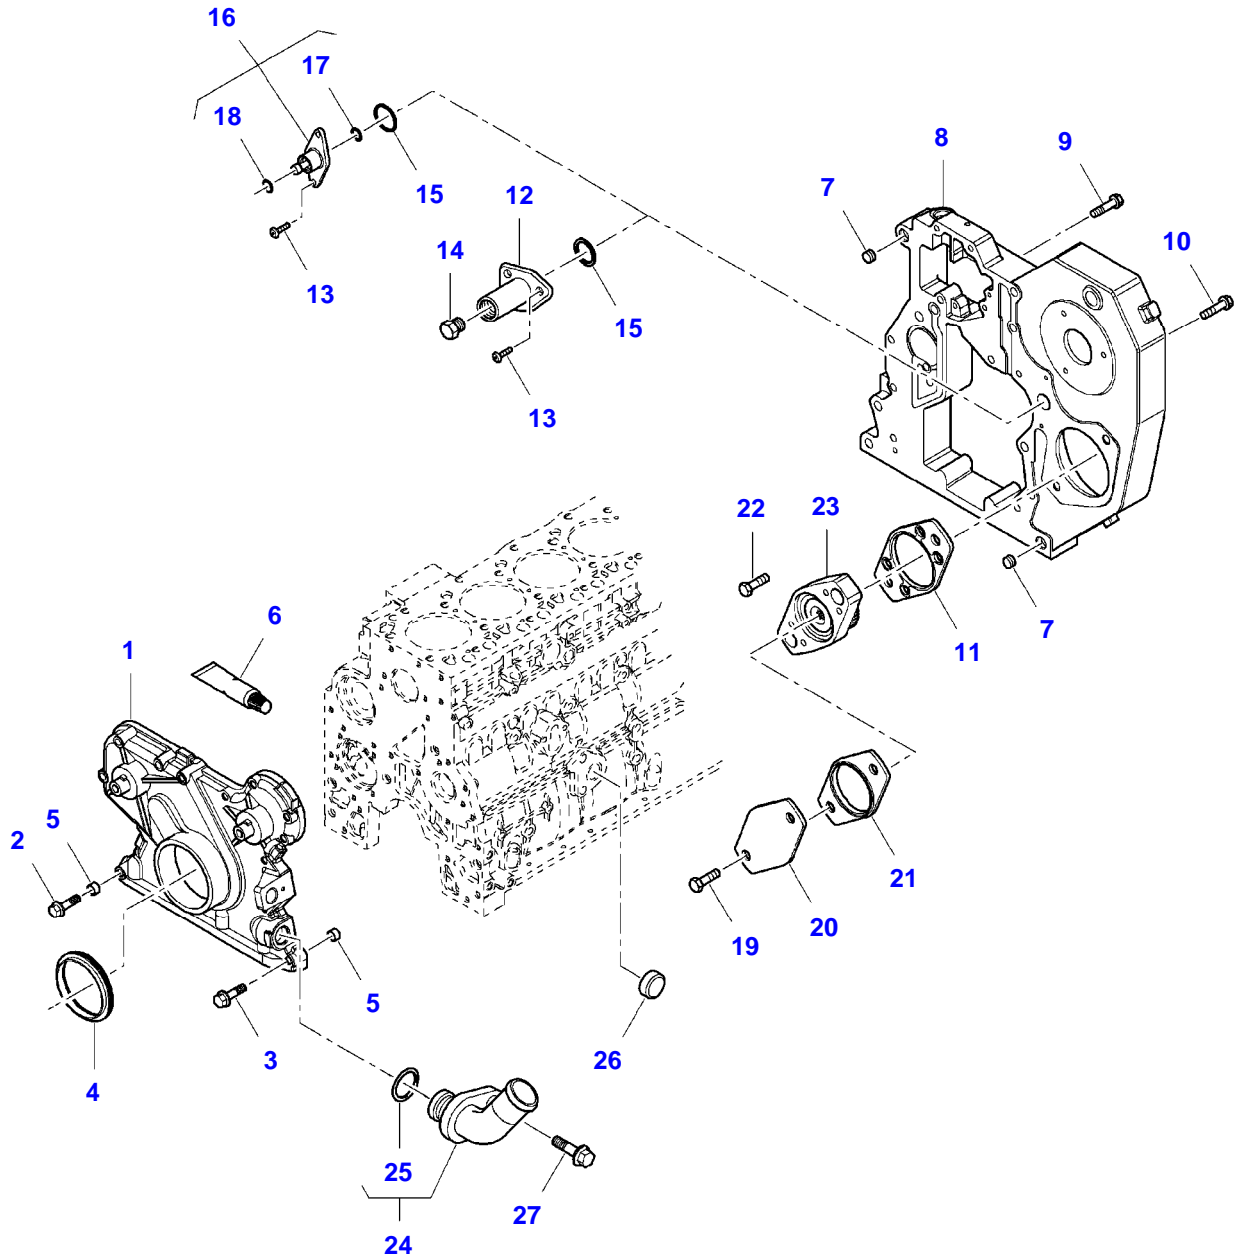

Item	Part Number	Qty	Description Comments	Technical Specification
1	LA4894218	6	FILLER	
2	LA4895605	2	PLUG	M14 (1.5)
	LA4895605	1	UP TO MACHINE S/N 313235 PLUG	M14 (1.5)
			FROM MACHINE S/N 313236	
3	LA4899115	2	O RING	
	LA4899115	1	UP TO MACHINE S/N 313235 O RING	
			FROM MACHINE S/N 313236	
4	LA4899009	2	PLUG	M10 (1.0)
	LA4899009	1	UP TO MACHINE S/N 313235 PLUG	M10 (1.0)
			FROM MACHINE S/N 313236	
5	LA4899072	2	O RING	
	LA4899072	1	UP TO MACHINE S/N 313235 O RING	
			FROM MACHINE S/N 313236	
6	LA4895392	2	PLUG	M18 (1.5)
7	LA4895393	2	O RING	
8	LA4895049	2	DOWEL	
9	LA2830076	1	ENGINE BLOCK	
10	LA4899026	14	DOWEL	
11	LA4895039	3	PLUG	
12	LA4895038	6	PLUG	
13	LA4895228	3	PLUG	
14	LA4891353	14	HEX CAP SCREW	M12 X 120
15	LA4895040	2	BEARING	
16	LA4895180	12	CUP	
17	LA504054307	6	JET	
18	LA4899032	14	HEX CAP SCREW	M10 X 25
19	LA504076109	1	PLATE	
20	LA504085003	1	SENSOR	
21	LA504067540	1	OIL LEVEL TUBE	
22	LA504070964	1	DIPSTICK	
23	LA4899036	3	PLUG	
24	LA4897330	1	PLUG	M12 (1,5)
25	LA4895610	1	O RING	
26	LA4895623	1	PLUG	
27	LA17281681	1	O-RING	

Item	Part Number	Qty	Description Comments	Technical Specification
1	LA4899026	2	DOWEL	
2	LA4899109	2	HEX CAP SCREW	M10 X 80 (1.5)
3	LA4892915	11	HEX CAP SCREW	M10 X 40 (1.5)
4	LA4895378	1	PLUG	Ø 29 MM
5	LA17288480	1	O-RING	Ø 21,81 X 3,53 MM
6	LA4899076	5	HEX CAP SCREW	M12 X 80
7	LA4899074	3	HEX CAP SCREW	
8	LA4890833	1	SEAL	
9	LA4899068	2	HEX CAP SCREW	M8 X 17
10	LA504128011	1	FLYWHEEL HOUSING	
11	LA4895155	1	COVERING	
12	LA504115364	1	COVERING	
13	LA17285481	1	O-RING	Ø 75,87 X 2,62 MM
14	LA16673635	2	HEX CAP SCREW	M8 X 20 (1.25)
15	LA2992504	1	ADHESIVE	