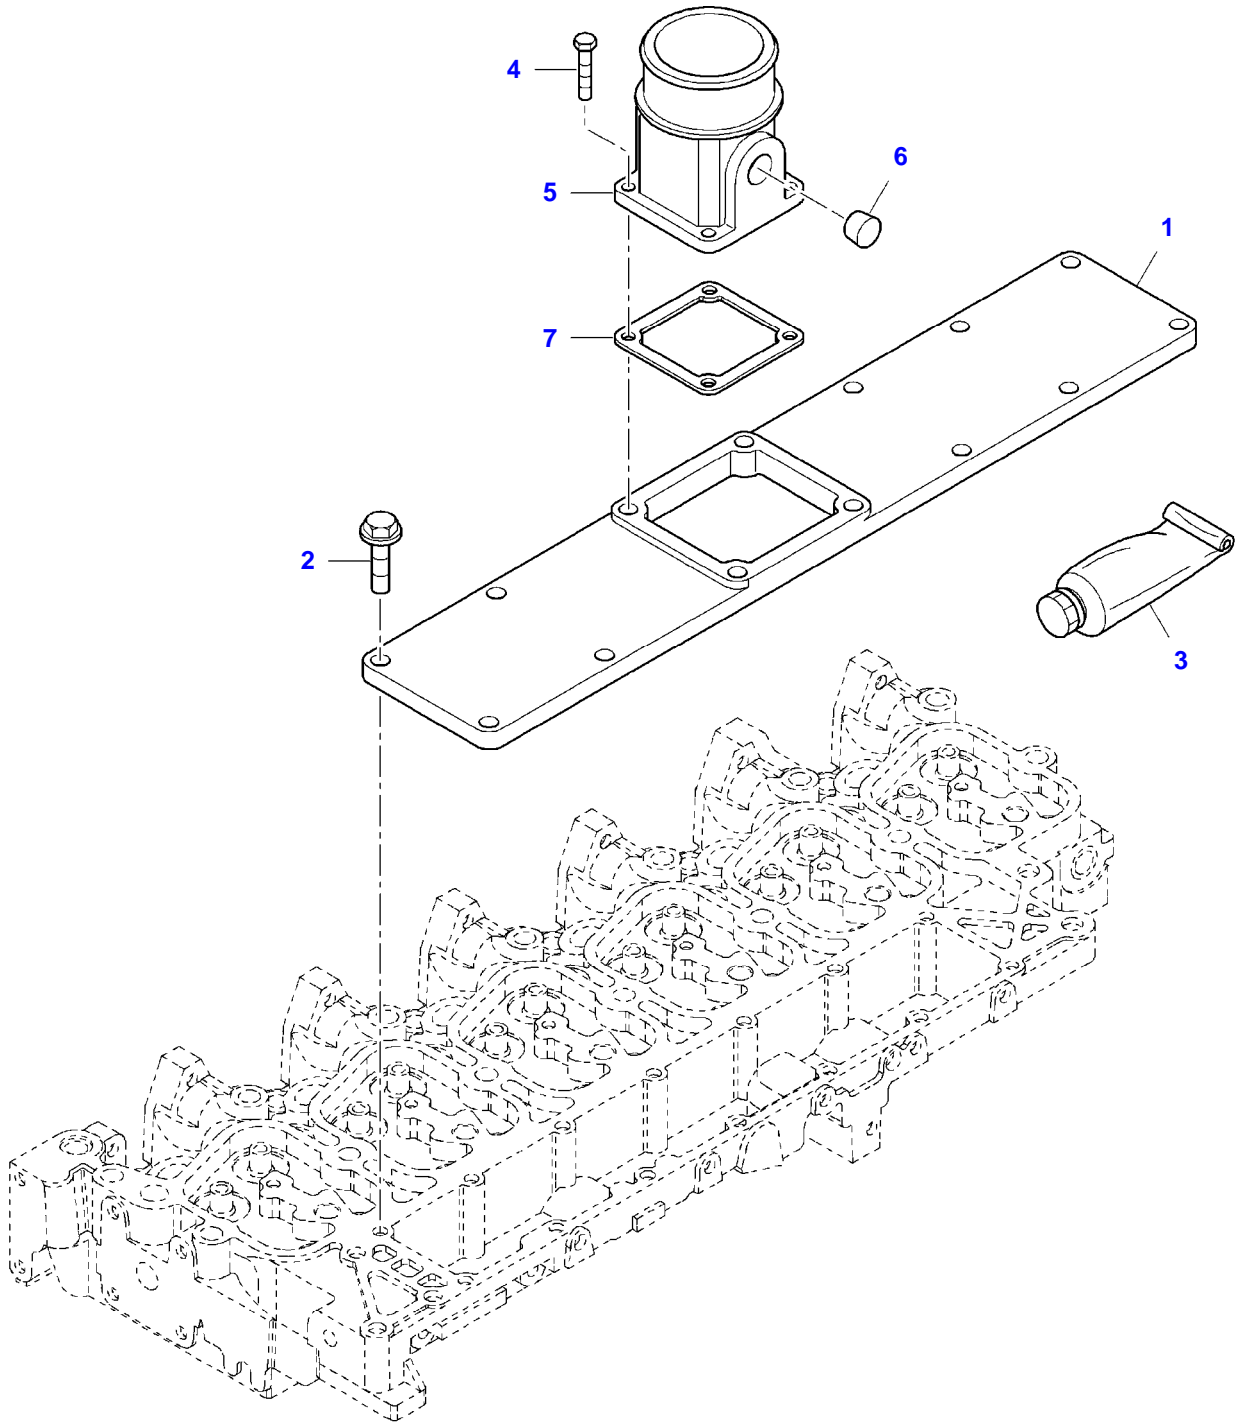

Item	Part Number	Qty	Description Comments	Technical Specification
1	LA4895195	6	ROCKER ARM SHAFT	
2	LA4895361	12	ROD	
3	LA504067723	6	HEX CAP SCREW	M8 X 60 (1.25)
4	LA4892860	6	BOLT	M12 (1.75)
5	LA4895363	12	CIRCLIP	
6	LA4895364	12	WASHER	
7	LA4895196	6	ROCKER ARM	
8	LA4895365	12	PIN	
9	LA4895198	12	NUT	
10	LA4895199	12	SCREW	
11	LA4895200	6	ROCKER ARM	
12	LA4895204	6	ROCKER ARM SHAFT	

CYLINDER HEAD

Item	Part Number	Qty	Description Comments	Technical Specification
1	LA4892861	6	HEX CAP SCREW	M15 (1,75)
	LA4892859	14	HEX CAP SCREW	M15 (1,75)
2	LA4897178	6	KIT, RING	
3	LA4895766	1	CYLINDER HEAD	
4	LA4895183	24	HALF VALVE CONE	
5	LA4899632	6	INLET VALVE	
6	LA4895187	6	EXHAUST VALVE	
7	LA4895347	12	CAP	
8	LA4895215	12	SPRING	
9	LA4895184	12	CAP	
10	LA2830922	1	GASKET	
11	LA4897179	6	KIT, RING	
12	LA4895179	5	LOCKING CAP	
13	LA4895078	2	PLUG	
14	LA4895078	1	PLUG	
15	LA504026078	1	LUG	
16	LA4899073	2	HEX CAP SCREW	

VALVE ROCKER COVER

Item	Part Number	Qty	Description Comments	Technical Specification
1	LA4895202	1	PLUG	
2	LA4895296	1	SEAL	
3	LA4895214	6	BOLT	M8 (1.25)
4	LA504065040	3	COVERING	
5	LA504065039	1	COVERING	
6	LA504053522	6	SEAL	
7	LA2830784	1	COVERING	
8	LA2830775	1	RING	
9	LA16784504	4	SCREW	
10	LA4895360	6	DOWEL	
11	LA500315794	1	VALVE	
12	LA500315795	1	GASKET	
13	LA4899110	3	HEX CAP SCREW	

INTAKE MANIFOLD

Item	Part Number	Qty	Description Comments	Technical Specification
1	LA504064867	1	COVERING	
2	LA4899039	10	HEX CAP SCREW	M8 X 25 (1.25)
3	LA2992545	1	ADHESIVE	
4	LA4899630	4	HEX CAP SCREW	
5	LA2830891	1	INTAKE DUCT	
6	LA4893036	1	PLUG	
7	LA323017450	1	GASKET	