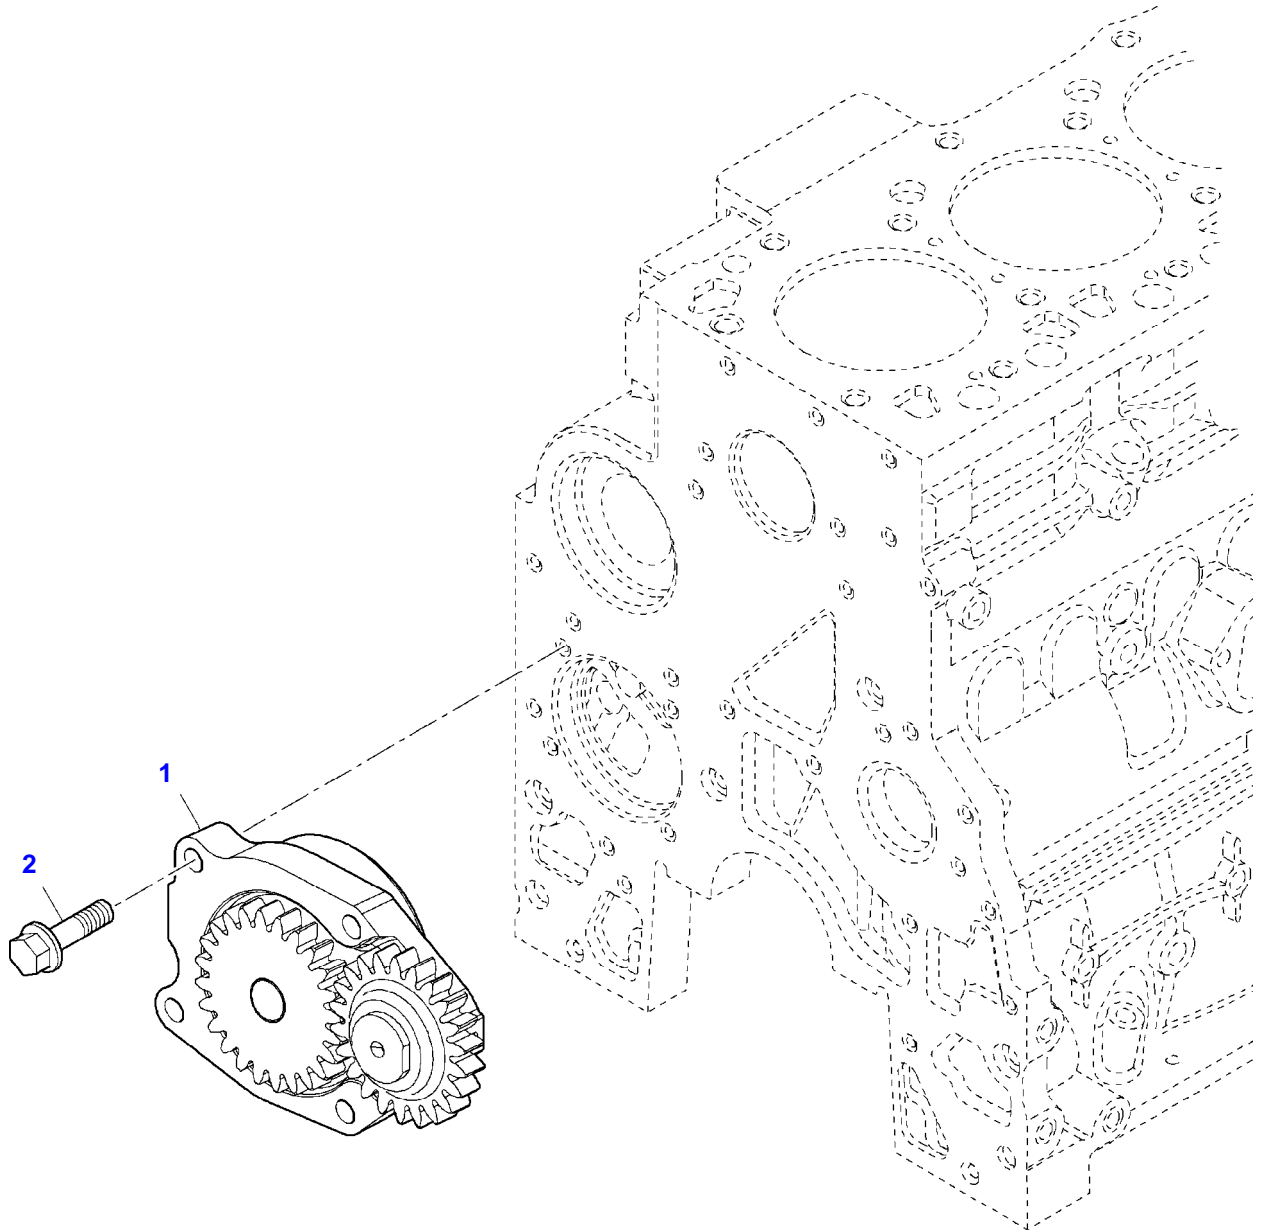

Fendt

5180E COMBINE (551110001-492 / 551100001-492) (ZN205511K03000493-568)

3906256

OIL PUMP

Page01-0016

Item	Part Number	Qty	Description Comments
1	LA4897481	1	OIL PUMP
2	LA4899090	4	HEX CAP SCREW