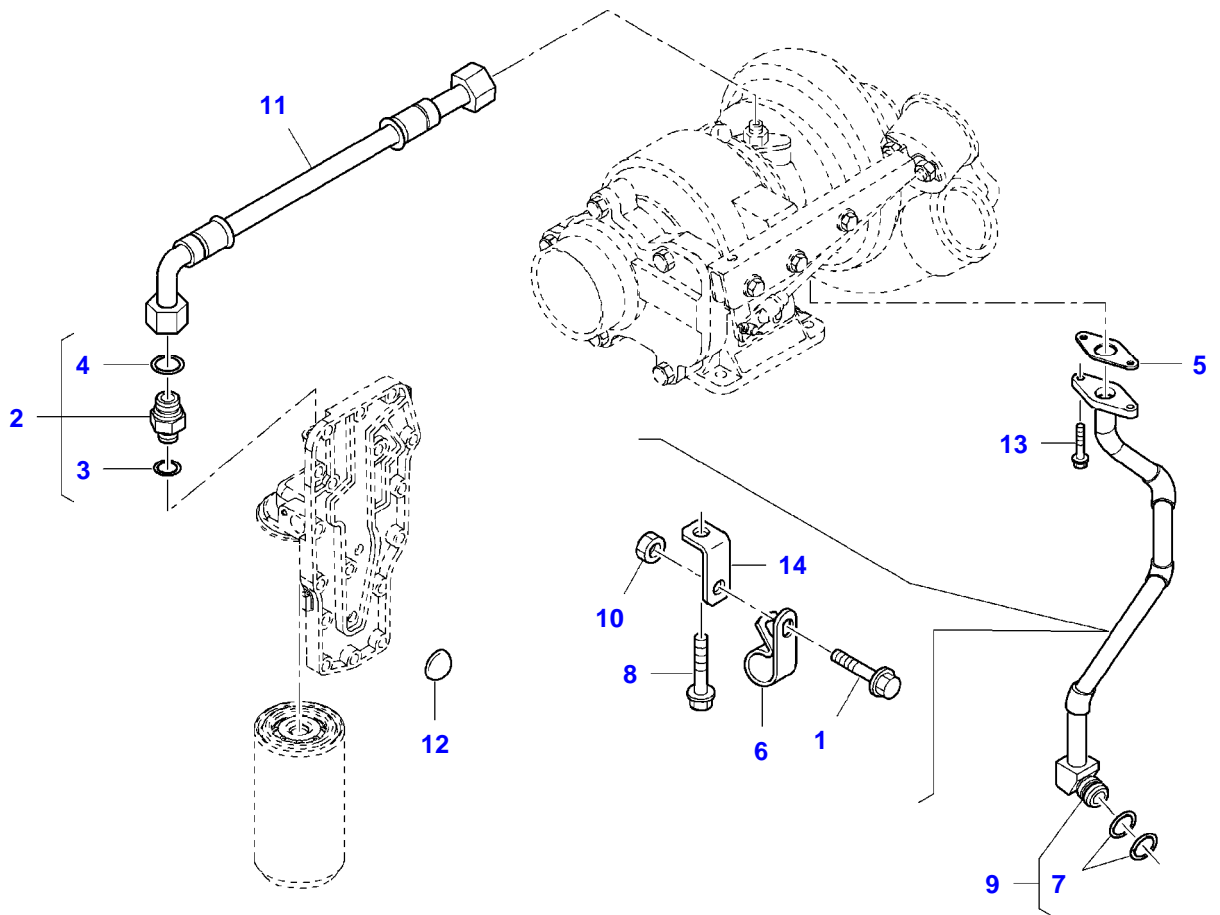

CYLINDER HEAD

Item	Part Number	Qty	Description Comments	Technical Specification
1	LA4892861	6	HEX CAP SCREW	M15 (1,75)
	LA4892859	14	HEX CAP SCREW	M15 (1,75)
2	LA4897178	6	KIT, RING	
3	LA4895766	1	CYLINDER HEAD	
4	LA4895183	24	HALF VALVE CONE	
5	LA4899632	6	INLET VALVE	
6	LA4895187	6	EXHAUST VALVE	
7	LA4895347	12	CAP	
8	LA4895215	12	SPRING	
9	LA4895184	12	CAP	
10	LA2830922	1	GASKET	
11	LA4897179	6	KIT, RING	
12	LA4895179	5	LOCKING CAP	
13	LA4895078	2	PLUG	
14	LA4895078	1	PLUG	
15	LA504026078	1	LUG	
16	LA4899073	2	HEX CAP SCREW	

INTAKE MANIFOLD

Item	Part Number	Qty	Description Comments	Technical Specification
1	LA504064867	1	COVERING	
2	LA4899039	10	HEX CAP SCREW	M8 X 25 (1.25)
3	LA2992545	1	ADHESIVE	
4	LA4899630	4	HEX CAP SCREW	
5	LA2830891	1	INTAKE DUCT	
6	LA4893036	1	PLUG	
7	LA323017450	1	GASKET	

Item	Part Number	Qty	Description Comments	Technical Specification
1	LA18138325	1	HEX CAP SCREW	M8 X 16
2	LA4895107	1	UNION	
3	LA4899107	1	O RING	
4	LA4899108	1	O-RING	
5	LA4891288	1	GASKET	
6	LA4896893	1	COLLAR	
7	LA17281881	2	O-RING	Ø 17,12 X 2,62 MM
8	LA16677735	1	HEX CAP SCREW	M12 X 25
9	LA504019911	1	OIL PIPE	
10	LA17044921	1	NUT	M12
11	LA504084095	1	OIL PIPE	
12	LA4895089	1	PLUG	
13	LA4899031	2	HEX CAP SCREW	M8 X 25
14	LA98459285	1	STIRRUP	

OIL SUMP

Item	Part Number	Qty	Description Comments	Technical Specification
1	LA16673635	2	HEX CAP SCREW	M8 X 20 (1.25)
2	LA4899091	18	HEX CAP SCREW	
3	LA4898301	1	GASKET	
4	LA4898036	1	OIL PAN	
5	LA2830546	2	SEALING WASHER	
6	LA4895577	2	DRAIN PLUG	
7	LA4897858	1	SPACER	
8	LA504084493	1	OIL PIPE	
9	LA4897861	1	SEAL	
10	LA4895291	2	HEX CAP SCREW	M10 X 20 (1.5)