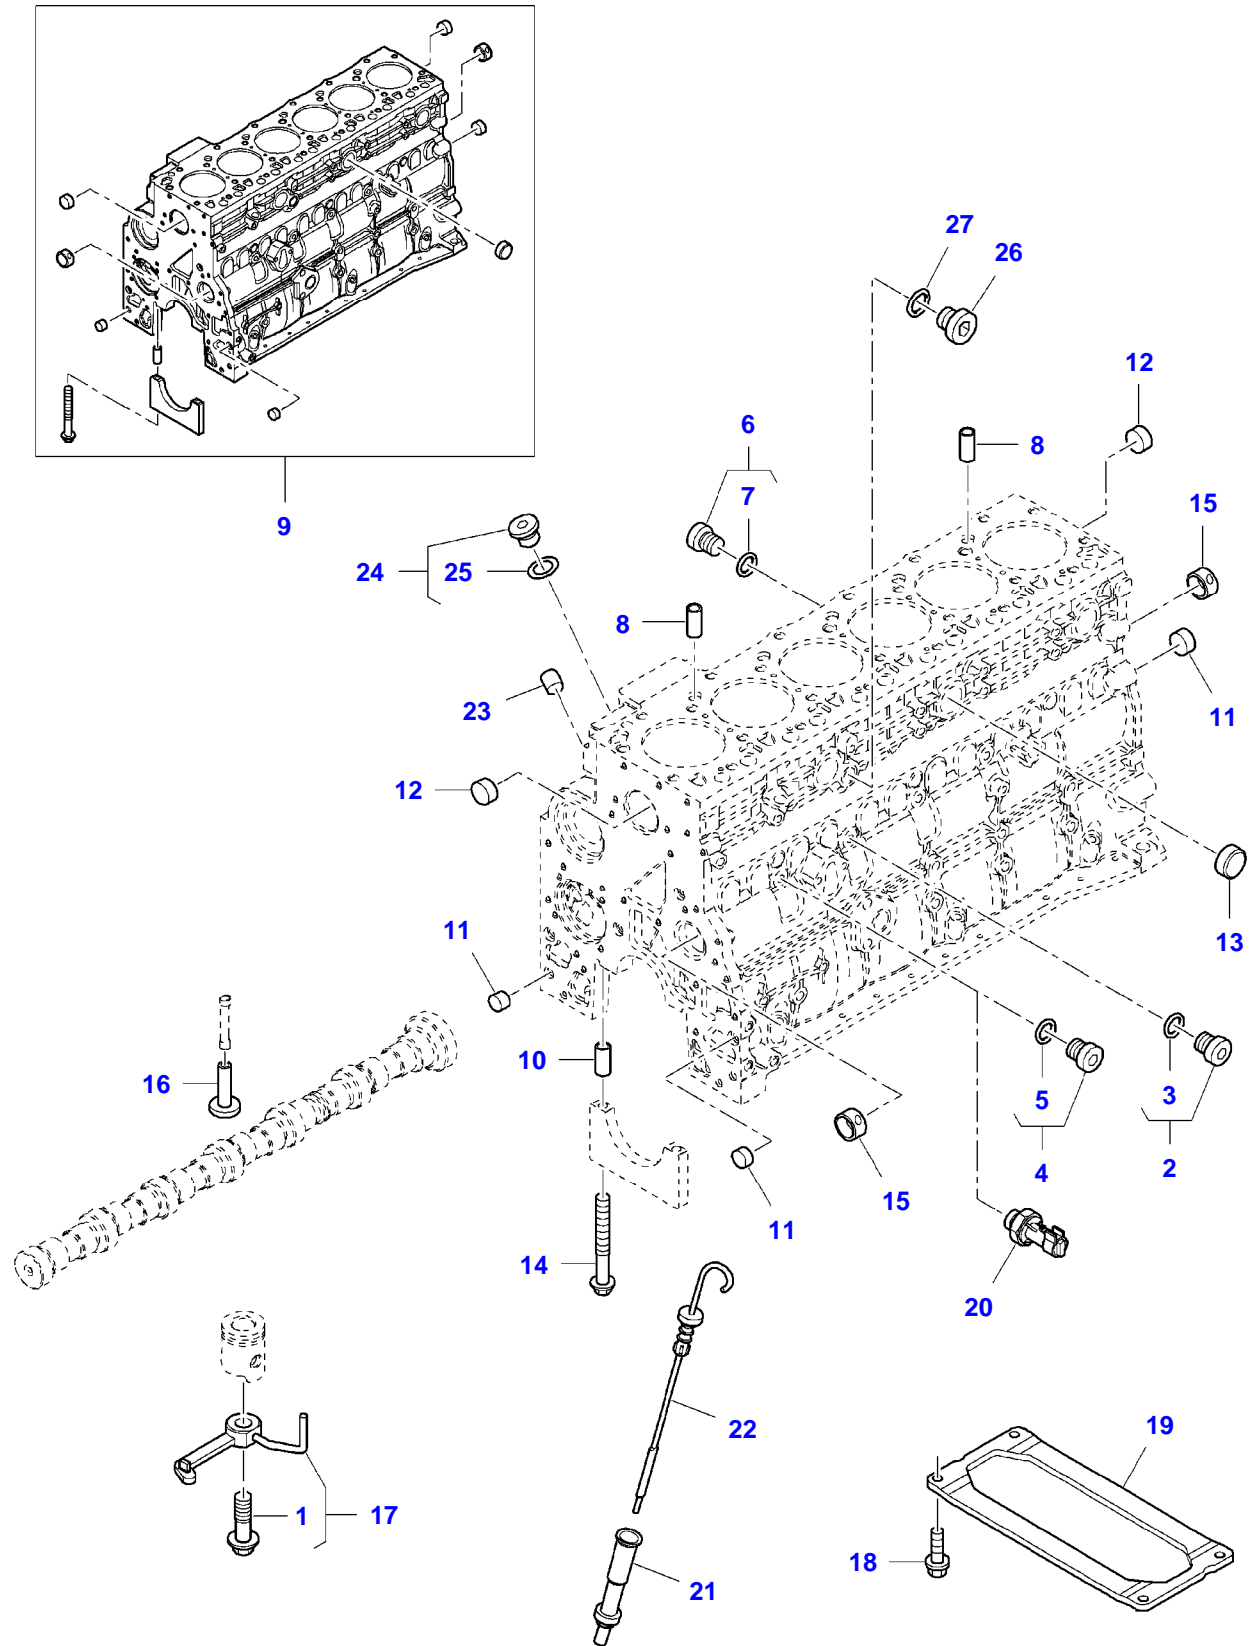

Item	Part Number	Qty	Description Comments	Technical Specification
1	LA4894218	6	FILLER	
2	LA4895605	2	PLUG	M14 (1.5)
	LA4895605	1	UP TO MACHINE S/N 313235 PLUG	M14 (1.5)
			FROM MACHINE S/N 313236	
3	LA4899115	2	O RING	
	LA4899115	1	UP TO MACHINE S/N 313235 O RING	
			FROM MACHINE S/N 313236	
4	LA4899009	2	PLUG	M10 (1.0)
	LA4899009	1	UP TO MACHINE S/N 313235 PLUG	M10 (1.0)
			FROM MACHINE S/N 313236	
5	LA4899072	2	O RING	
	LA4899072	1	UP TO MACHINE S/N 313235 O RING	
			FROM MACHINE S/N 313236	
6	LA4895392	2	PLUG	M18 (1.5)
7	LA4895393	2	O RING	
8	LA4895049	2	DOWEL	
9	LA2830076	1	ENGINE BLOCK	
10	LA4899026	14	DOWEL	
11	LA4895039	3	PLUG	
12	LA4895038	6	PLUG	
13	LA4895228	3	PLUG	
14	LA4891353	14	HEX CAP SCREW	M12 X 120
15	LA4895040	2	BEARING	
16	LA4895180	12	CUP	
17	LA504054307	6	JET	
18	LA4899032	14	HEX CAP SCREW	M10 X 25
19	LA504076109	1	PLATE	
20	LA504085003	1	SENSOR	
21	LA504067540	1	OIL LEVEL TUBE	
22	LA504070964	1	DIPSTICK	
23	LA4899036	3	PLUG	
24	LA4897330	1	PLUG	M12 (1,5)
25	LA4895610	1	O RING	
26	LA4895623	1	PLUG	
27	LA17281681	1	O-RING	

Item	Part Number	Qty	Description Comments	Technical Specification
1	LA4895195	6	ROCKER ARM SHAFT	
2	LA4895361	12	ROD	
3	LA504067723	6	HEX CAP SCREW	M8 X 60 (1.25)
4	LA4892860	6	BOLT	M12 (1.75)
5	LA4895363	12	CIRCLIP	
6	LA4895364	12	WASHER	
7	LA4895196	6	ROCKER ARM	
8	LA4895365	12	PIN	
9	LA4895198	12	NUT	
10	LA4895199	12	SCREW	
11	LA4895200	6	ROCKER ARM	
12	LA4895204	6	ROCKER ARM SHAFT	