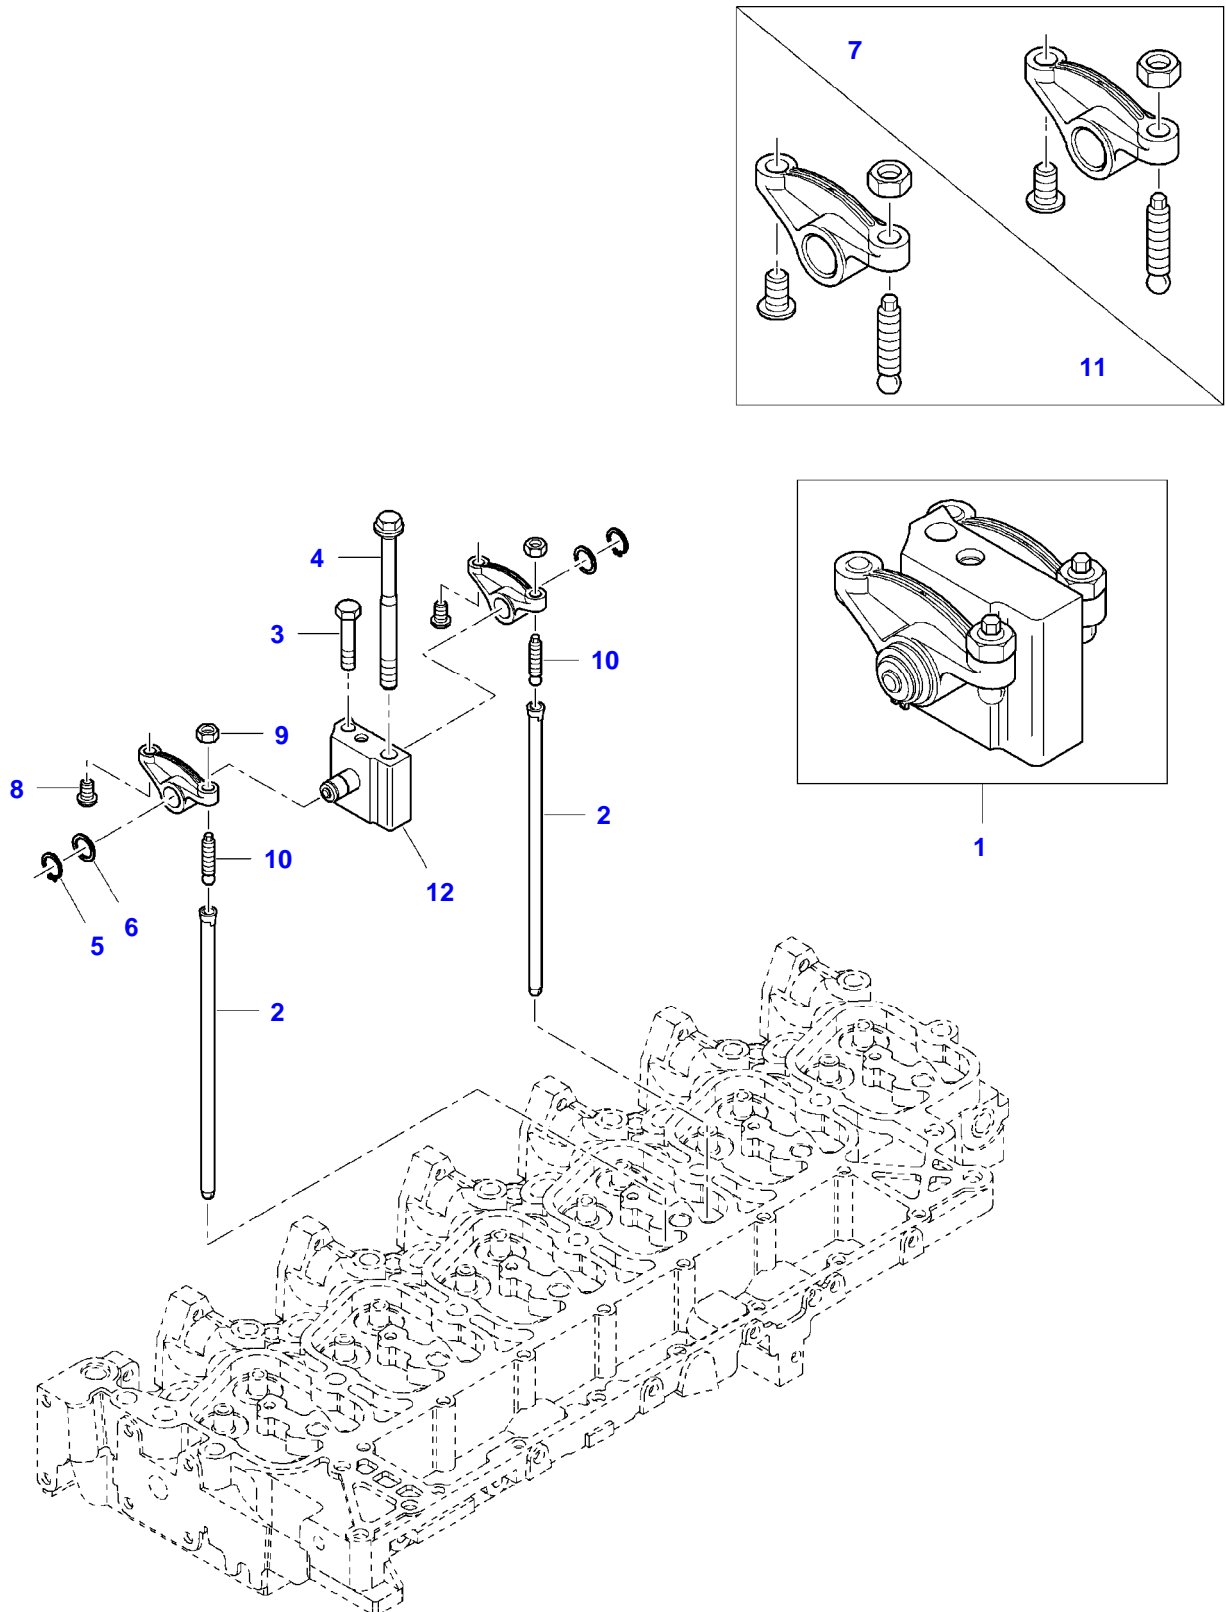

Item	Part Number	Qty	Description Comments	Technical Specification
1	LA4899026	2	DOWEL	
2	LA4899109	2	HEX CAP SCREW	M10 X 80 (1.5)
3	LA4892915	11	HEX CAP SCREW	M10 X 40 (1.5)
4	LA4895378	1	PLUG	Ø 29 MM
5	LA17288480	1	O-RING	Ø 21,81 X 3,53 MM
6	LA4899076	5	HEX CAP SCREW	M12 X 80
7	LA4899074	3	HEX CAP SCREW	
8	LA4890833	1	SEAL	
9	LA4899068	2	HEX CAP SCREW	M8 X 17
10	LA504128011	1	FLYWHEEL HOUSING	
11	LA4895155	1	COVERING	
12	LA504115364	1	COVERING	
13	LA17285481	1	O-RING	Ø 75,87 X 2,62 MM
14	LA16673635	2	HEX CAP SCREW	M8 X 20 (1.25)
15	LA2992504	1	ADHESIVE	

Fendt

5180E COMBINE (551110001-492 / 551100001-492) (ZN205511K03000493-568)

3906256

CAMSHAFT

Page01-0007

Item	Part Number	Qty	Description Comments	Technical Specification
1	LA4899079	6	HEX CAP SCREW	
2	LA4896622	1	GEAR	
3	LA4899068	2	HEX CAP SCREW	M8 X 17
4	LA4897457	1	STIRRUP	
5	LA504094080	1	CAMSHAFT	
6	LA4899080	1	DOWEL	

Item	Part Number	Qty	Description Comments	Technical Specification
1	LA4895195	6	ROCKER ARM SHAFT	
2	LA4895361	12	ROD	
3	LA504067723	6	HEX CAP SCREW	M8 X 60 (1.25)
4	LA4892860	6	BOLT	M12 (1.75)
5	LA4895363	12	CIRCLIP	
6	LA4895364	12	WASHER	
7	LA4895196	6	ROCKER ARM	
8	LA4895365	12	PIN	
9	LA4895198	12	NUT	
10	LA4895199	12	SCREW	
11	LA4895200	6	ROCKER ARM	
12	LA4895204	6	ROCKER ARM SHAFT	

CYLINDER HEAD

Item	Part Number	Qty	Description Comments	Technical Specification
1	LA4892861	6	HEX CAP SCREW	M15 (1,75)
	LA4892859	14	HEX CAP SCREW	M15 (1,75)
2	LA4897178	6	KIT, RING	
3	LA4895766	1	CYLINDER HEAD	
4	LA4895183	24	HALF VALVE CONE	
5	LA4899632	6	INLET VALVE	
6	LA4895187	6	EXHAUST VALVE	
7	LA4895347	12	CAP	
8	LA4895215	12	SPRING	
9	LA4895184	12	CAP	
10	LA2830922	1	GASKET	
11	LA4897179	6	KIT, RING	
12	LA4895179	5	LOCKING CAP	
13	LA4895078	2	PLUG	
14	LA4895078	1	PLUG	
15	LA504026078	1	LUG	
16	LA4899073	2	HEX CAP SCREW	