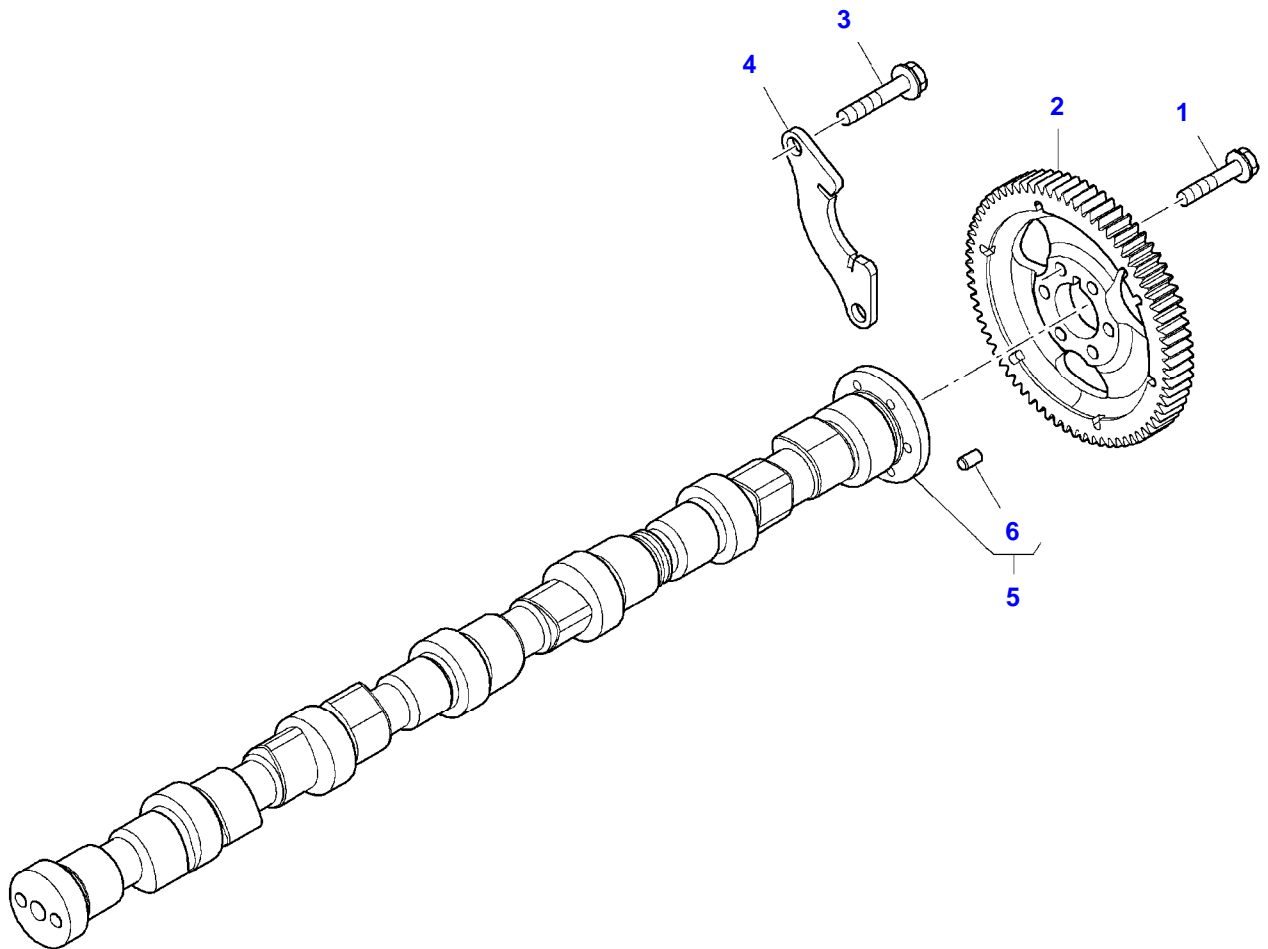

Fendt

5180E COMBINE (551110001-492 / 551100001-492) (ZN205511K03000493-568)

3906256

CAMSHAFT

Page01-0007

Item	Part Number	Qty	Description Comments	Technical Specification
1	LA4899079	6	HEX CAP SCREW	
2	LA4896622	1	GEAR	
3	LA4899068	2	HEX CAP SCREW	M8 X 17
4	LA4897457	1	STIRRUP	
5	LA504094080	1	CAMSHAFT	
6	LA4899080	1	DOWEL