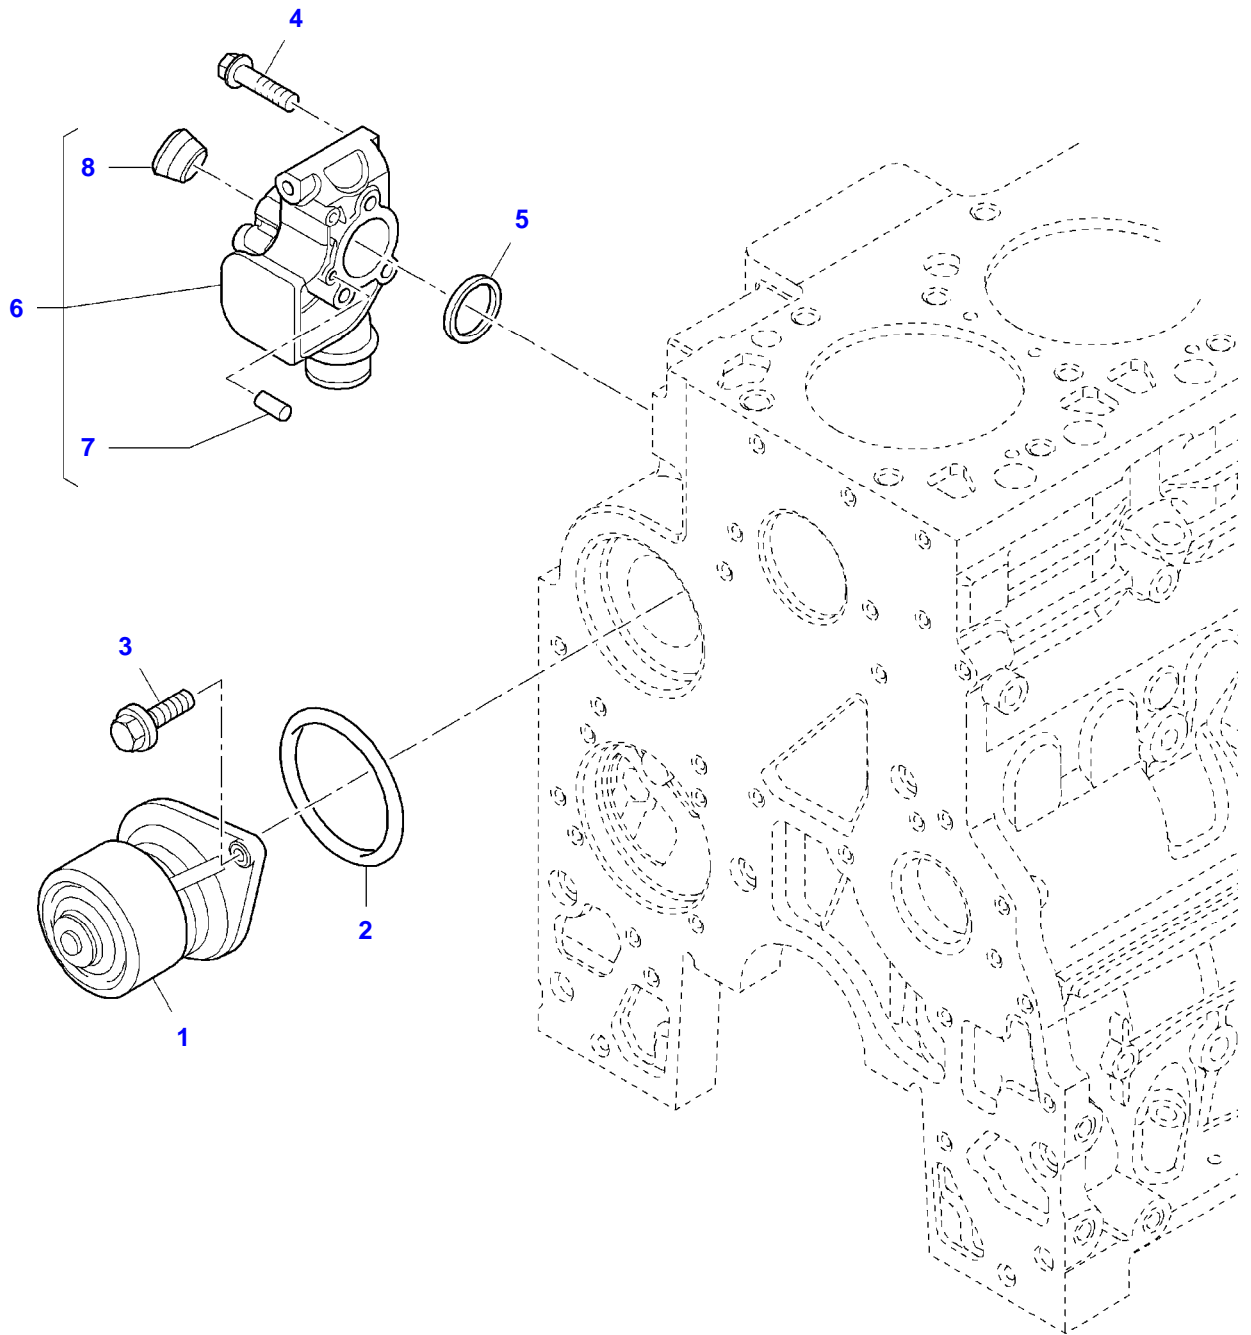

Item	Part Number	Qty	Description Comments	Technical Specification
1	LA18138325	1	HEX CAP SCREW	M8 X 16
2	LA4895107	1	UNION	
3	LA4899107	1	O RING	
4	LA4899108	1	O-RING	
5	LA4891288	1	GASKET	
6	LA4896893	1	COLLAR	
7	LA17281881	2	O-RING	Ø 17,12 X 2,62 MM
8	LA16677735	1	HEX CAP SCREW	M12 X 25
9	LA504019911	1	OIL PIPE	
10	LA17044921	1	NUT	M12
11	LA504084095	1	OIL PIPE	
12	LA4895089	1	PLUG	
13	LA4899031	2	HEX CAP SCREW	M8 X 25
14	LA98459285	1	STIRRUP	

Item	Part Number	Qty	Description Comments	Technical Specification
1	LA4899019	15	HEX CAP SCREW	M8 X 35
2	LA4899643	1	OIL COOLER	
3	LA4893391	1	UNION	
4	LA4896404	1	VALVE BODY	
5	LA4895045	1	SPRING	
6	LA2830559	1	GASKET	
7	LA4896410	1	VALVE	
8	LA4895043	1	PLUG	
			UP TO MACHINE S/N 155899	
9	LA4899035	1	O-RING	
			UP TO MACHINE S/N 155899	
10	LA4896409	1	GASKET	
11	LA504047629	1	OIL COOLER	
12	LA504096409	1	PLUG	
			FROM MACHINE S/N 155900	
13	LA17916280	1	O-RING	
			FROM MACHINE S/N 155900	
14	LA504074043	1	ELEMENT,OIL FILTER	