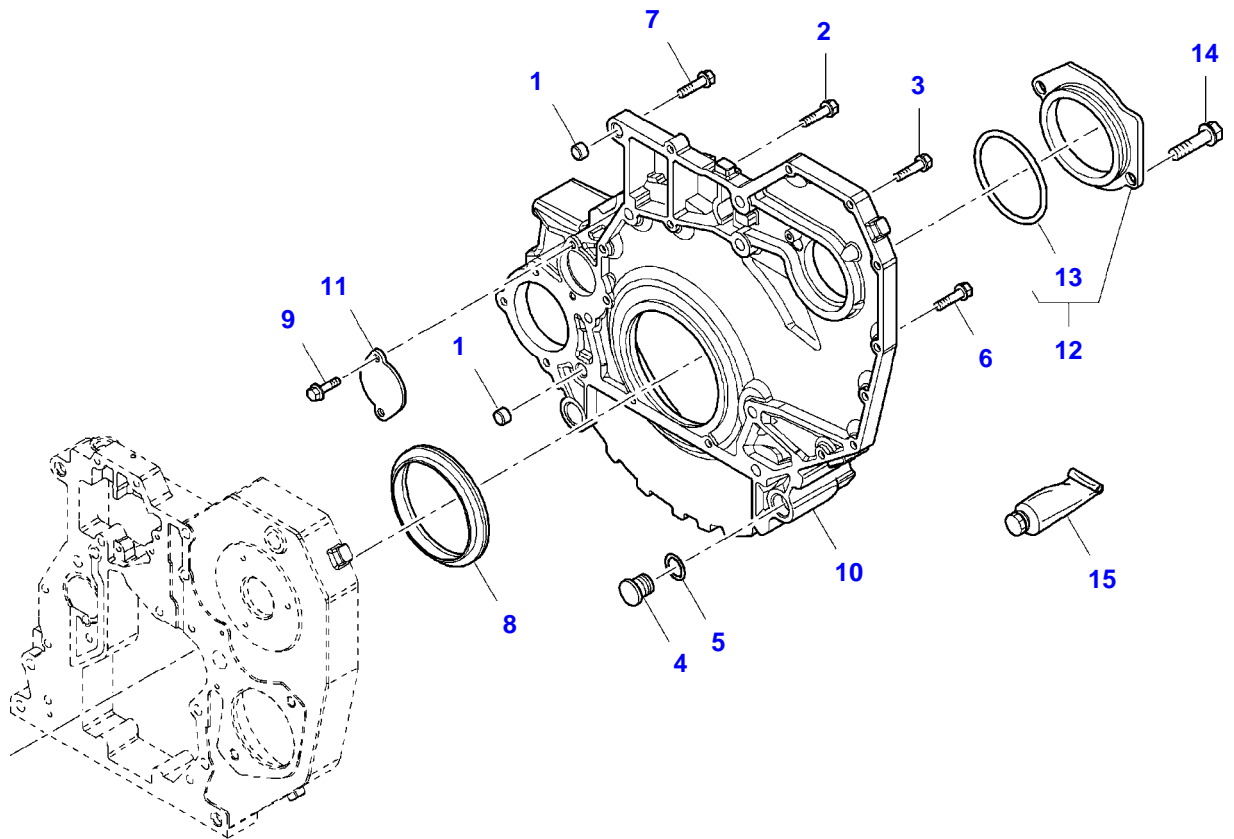

Item	Part Number	Qty	Description Comments	Technical Specification
1	LA4897027	1	COVERING	
2	LA4899078	5	HEX CAP SCREW	
3	LA4899063	7	HEX CAP SCREW	M8 X 30
			UP TO MACHINE S/N 22680	
	LA4899019	1	HEX CAP SCREW	M8 X 35
			UP TO MACHINE S/N 22680	
	LA4899063	8	HEX CAP SCREW	M8 X 30
			FROM MACHINE S/N 22681	
4	LA4890832	1	SEAL	
5	LA4891209	2	PLUG	
6	LA2992504	1	ADHESIVE	
7	LA4899026	2	DOWEL	
8	LA504035017	1	HOUSING	
9	LA4899091	4	HEX CAP SCREW	
10	LA4899093	5	HEX CAP SCREW	
	LA4899073	1	HEX CAP SCREW	
11	LA4896897	1	GASKET	
12	LA504170787	1	PLATE	
			FROM MACHINE S/N 295152	
13	LA4895355	2	SCREW	M5 X 17
14	LA16882515	1	PLUG	
			FROM MACHINE S/N 295152	
15	LA4895357	1	RING	
			UP TO MACHINE S/N 161404	
	LA17278780	1	O RING	
			FROM MACHINE S/N 161405	
16	LA4895356	1	LOCKING PLATE	
			UP TO MACHINE S/N 161404	
	LA504074001	1	LOCKING PLATE	
			FROM MACHINE S/N 161405	
			UP TO MACHINE S/N 295151	
17	LA4895418	1	O-RING	
			UP TO MACHINE S/N 161404	
	LA17278090	1	O RING	
			FROM MACHINE S/N 161405	
			UP TO MACHINE S/N 295151	
18	LA504079852	1	WASHER	
			FROM MACHINE S/N 161405	
			UP TO MACHINE S/N 295151	
19	LA16678135	2	HEX CAP SCREW	M12 X 45 (1.25)
20	LA504024782	1	COVERING	
21	LA504024783	1	GASKET	
22	LA18139424	2	HEX CAP SCREW	M10 X 20
23	LA504072956	1	POWER TAKE-OFF (PTO)	
24	LA504046522	1	FILLER	
25	LA17281881	1	O-RING	Ø 17,12 X 2,62 MM
26	LA4895037	1	PLUG	
27	LA16597225	1	BOLT	M6 X 18

Item	Part Number	Qty	Description Comments	Technical Specification
1	LA4899026	2	DOWEL	
2	LA4899109	2	HEX CAP SCREW	M10 X 80 (1.5)
3	LA4892915	11	HEX CAP SCREW	M10 X 40 (1.5)
4	LA4895378	1	PLUG	Ø 29 MM
5	LA17288480	1	O-RING	Ø 21,81 X 3,53 MM
6	LA4899076	5	HEX CAP SCREW	M12 X 80
7	LA4899074	3	HEX CAP SCREW	
8	LA4890833	1	SEAL	
9	LA4899068	2	HEX CAP SCREW	M8 X 17
10	LA504128011	1	FLYWHEEL HOUSING	
11	LA4895155	1	COVERING	
12	LA504115364	1	COVERING	
13	LA17285481	1	O-RING	Ø 75,87 X 2,62 MM
14	LA16673635	2	HEX CAP SCREW	M8 X 20 (1.25)
15	LA2992504	1	ADHESIVE	