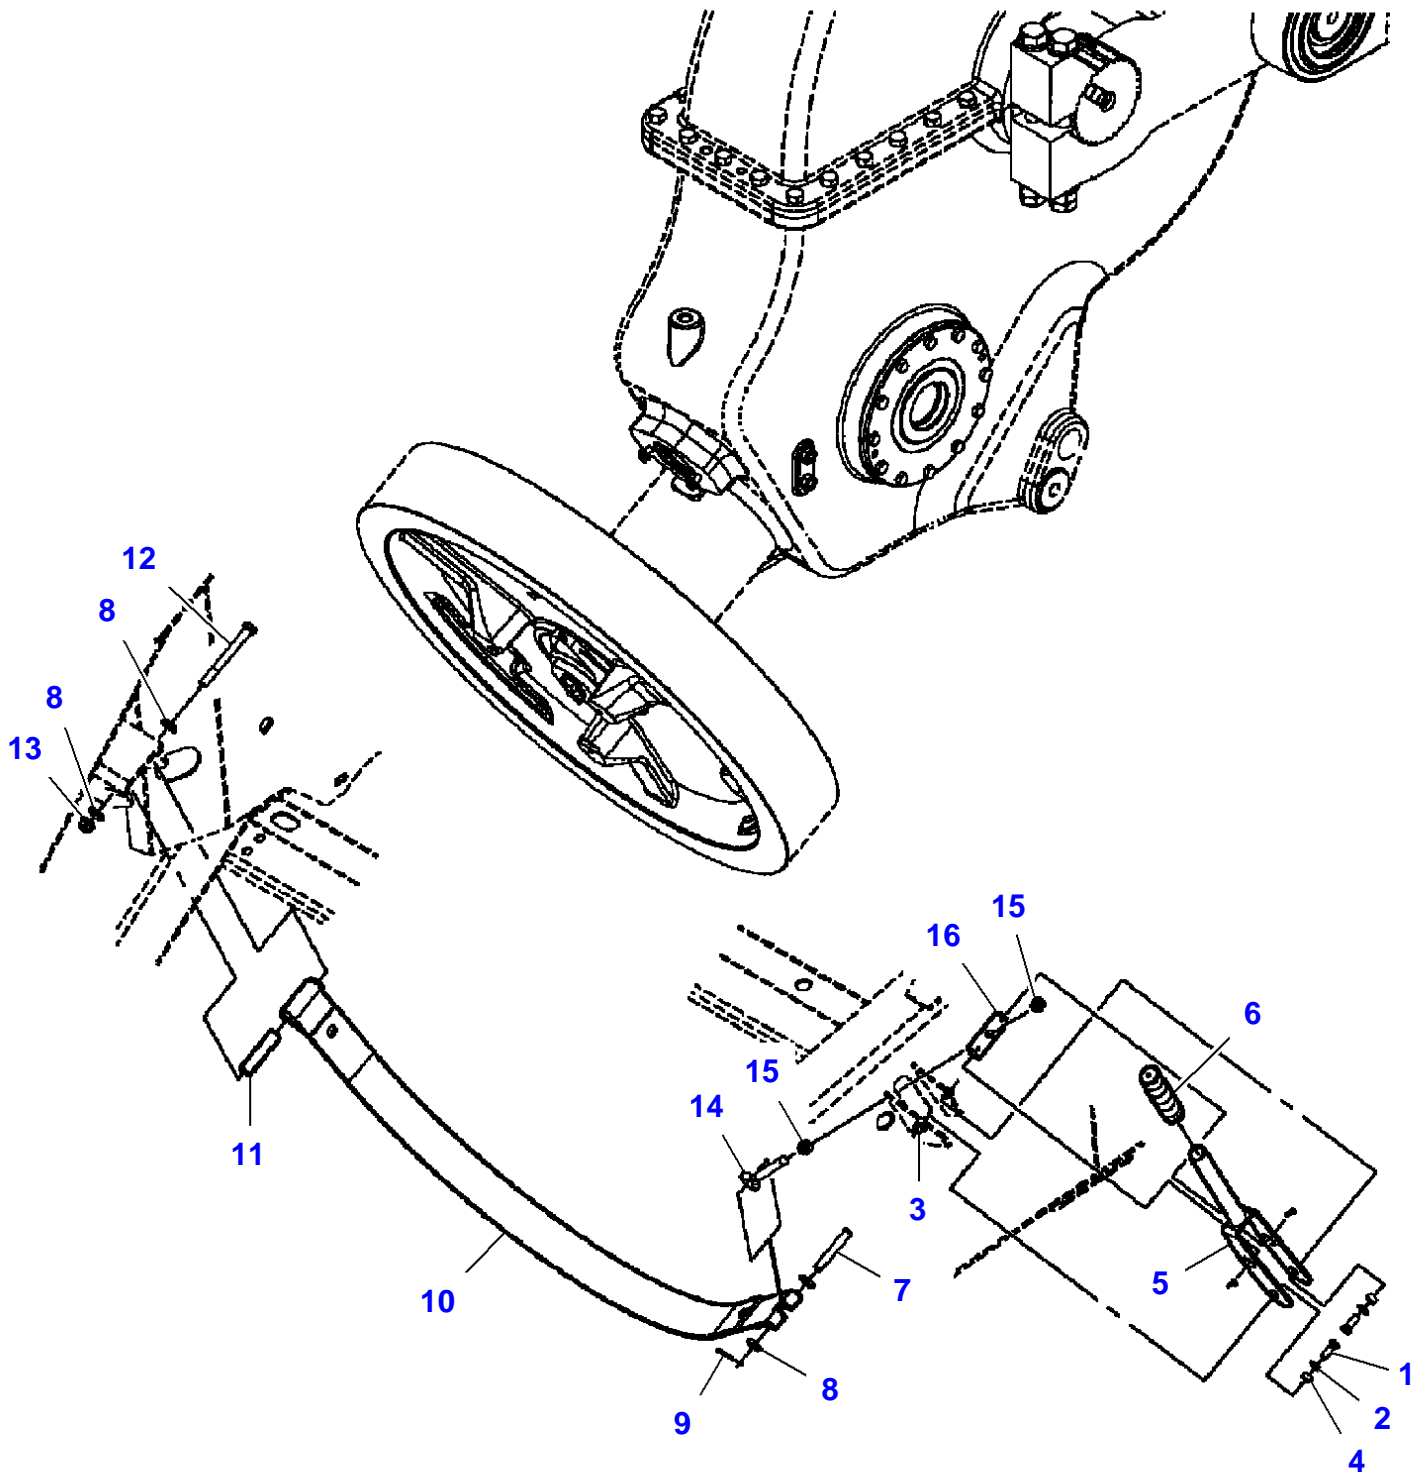

Transmission - Flywheel

Item	Part Number	Qty	Description	Comments
1	7701899	1	Hex Cap Screw	3/8"-16 x 2-1/2
2	Y704734	1	Locknut	3/8"-16
3	700710382	1	Seal	
4	714634	2	Bearing Cone	
5	77016	1	Grease Fitting	1/4"-28
6	700123112	1	Flywheel	
7	6855555	1	Sleeve	(6)
8	714626	2	Bearing Cup	(6)
9	700706050	1	O Ring	
10	700710365	X	Shim	Thickness 0.08/.003
11	700710366	X	Shim	Thickness 0.13/.005
12	700710367	X	Shim	Thickness 0.25/.010
13	700710369	X	Shim	Thickness 0.51/.020
14	700143208	1	Hub	
	700728938	1	Plunger	(14)
15	700710394	X	Shim	Thickness 0.08/.003
16	700710395	X	Shim	Thickness 0.13/.005
17	700710396	X	Shim	Thickness 0.25/.010
18	700710397	X	Shim	Thickness 0.51/.020
19	700113045P	1	Locking Plate	
20	700708355	2	Hex Cap Screw	M16 x 40
21	700113044	1	Cap	

5-BA01-076-C