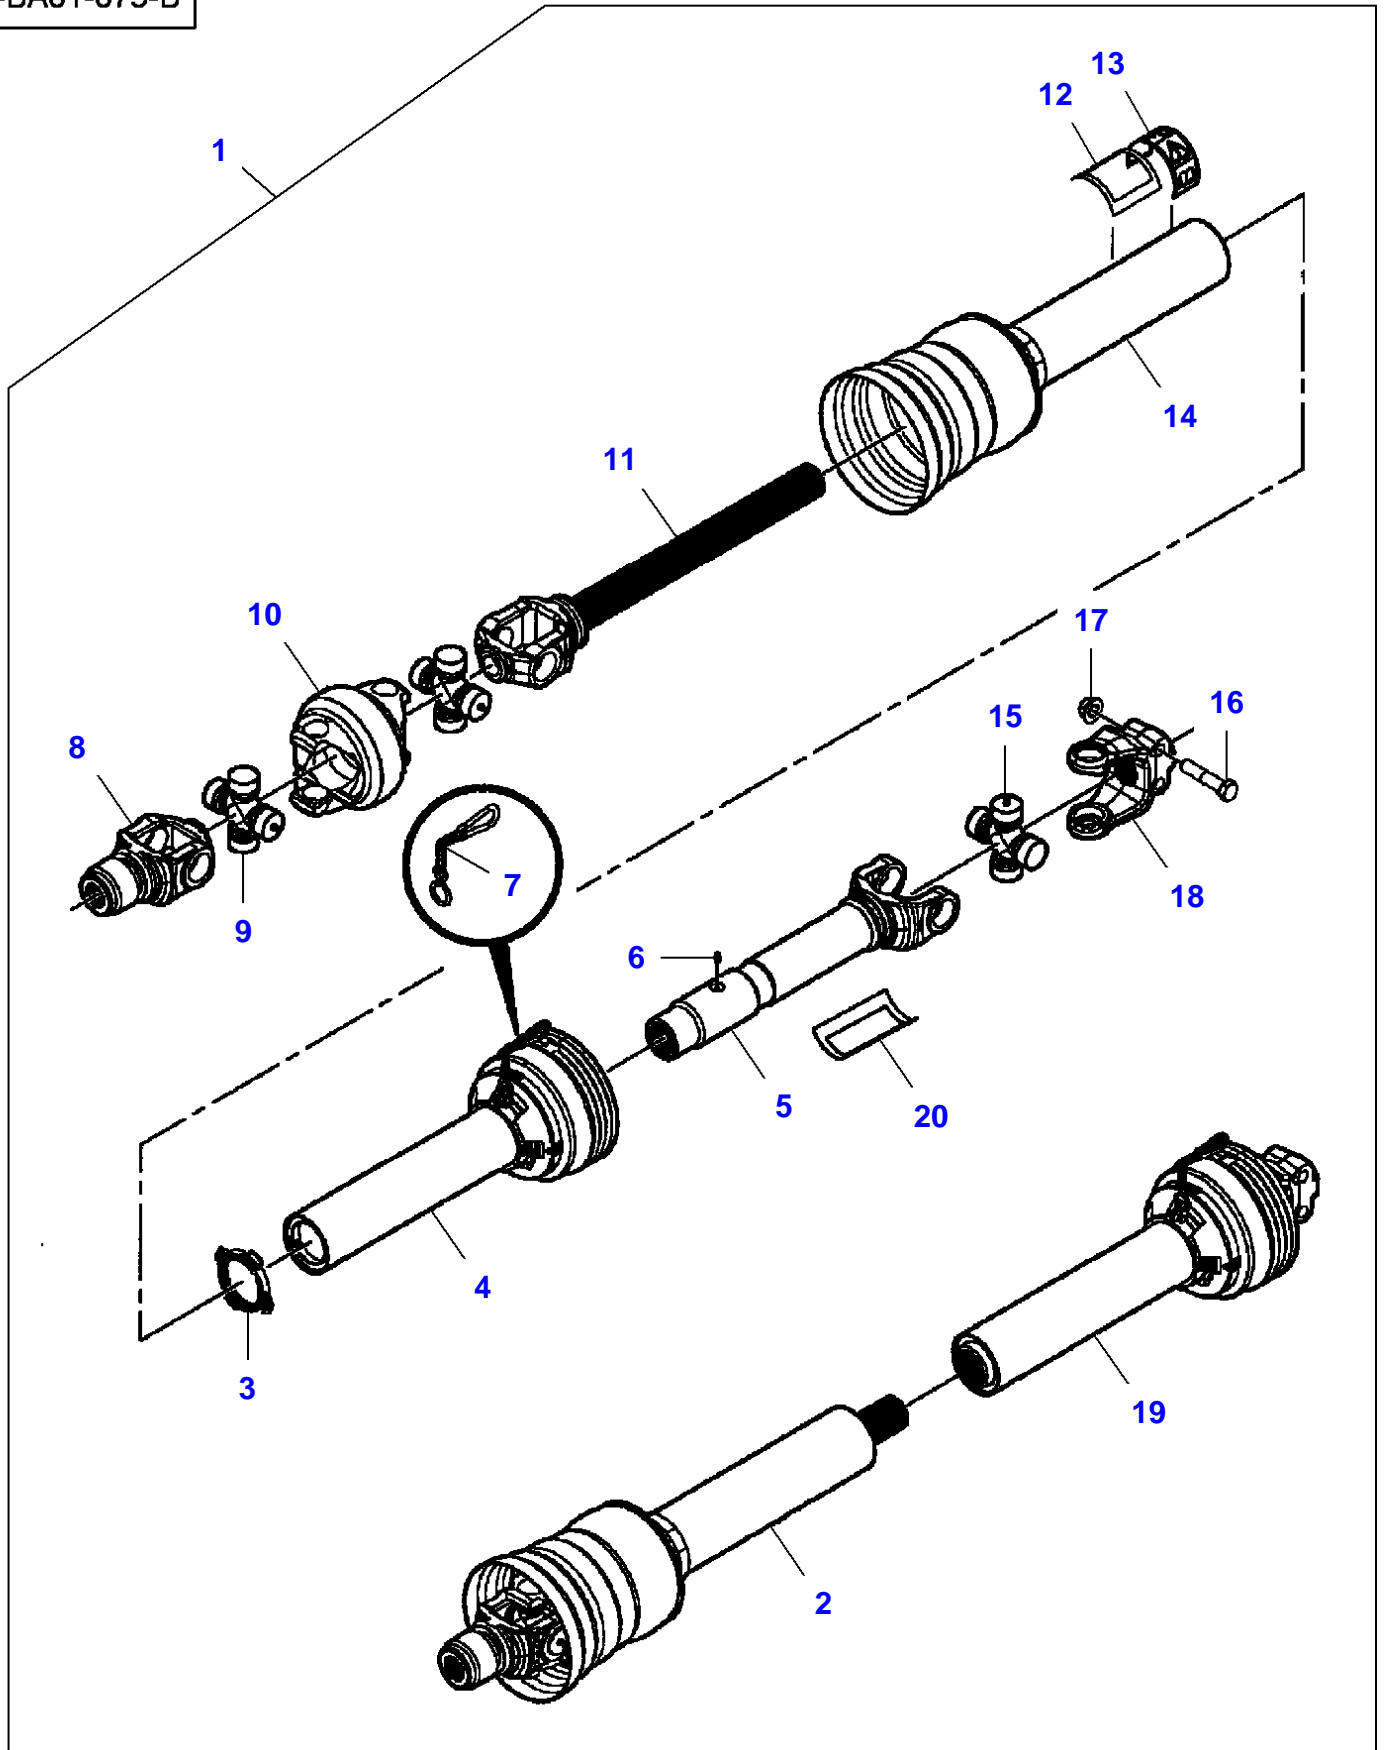

870 N / S MEDIUM SQUARE BALER - 3906283
5-BA01-075-B

5-BA01-075-B

Item	Part Number	Qty	Description	Comments
1	MK41215	1	Kit, Attachment	
2	700728941	1	Universal Joint	(1)
3	700723268	2	Kit, Repair	(1)
4	700728950	1	Guard	(1)
5	700728951	1	Yoke	(1)
6	77016	1	Grease Fitting	(1) 1/4"-28
7	700729055	2	Kit, Chain	(1)
8	700728944	1	Yoke	(1)
	700711425	1	Kit, Repair	(8)
9	700728945	2	Spider	(1)
	77016	1	Grease Fitting	(9) 1/4"-28
10	700728946	1	Housing	(1)
11	700728947	1	Yoke	(1)
12	700707960	1	Decal	(1)
13	700728658	1	Decal	(1)
14	700728948	1	Guard	[A] (1)
15	700724136	1	Spider	(1)
	77016	1	Grease Fitting	(15) 1/4"-28
16	700708270	2	Hex Cap Screw	(1) 5/8"-11 x 3
17	700711198	2	Locknut	(1) 5/8"-11
18	700721794	1	Yoke	(1)
19	700728942	1	Universal Joint	(1)
20	700708583	1	Decal	(1) "Danger"

FOOTNOTE [A] THE APPROPRIATE SAFETY DECALS MUST BE ORDERED AND FITTED TO THIS PART