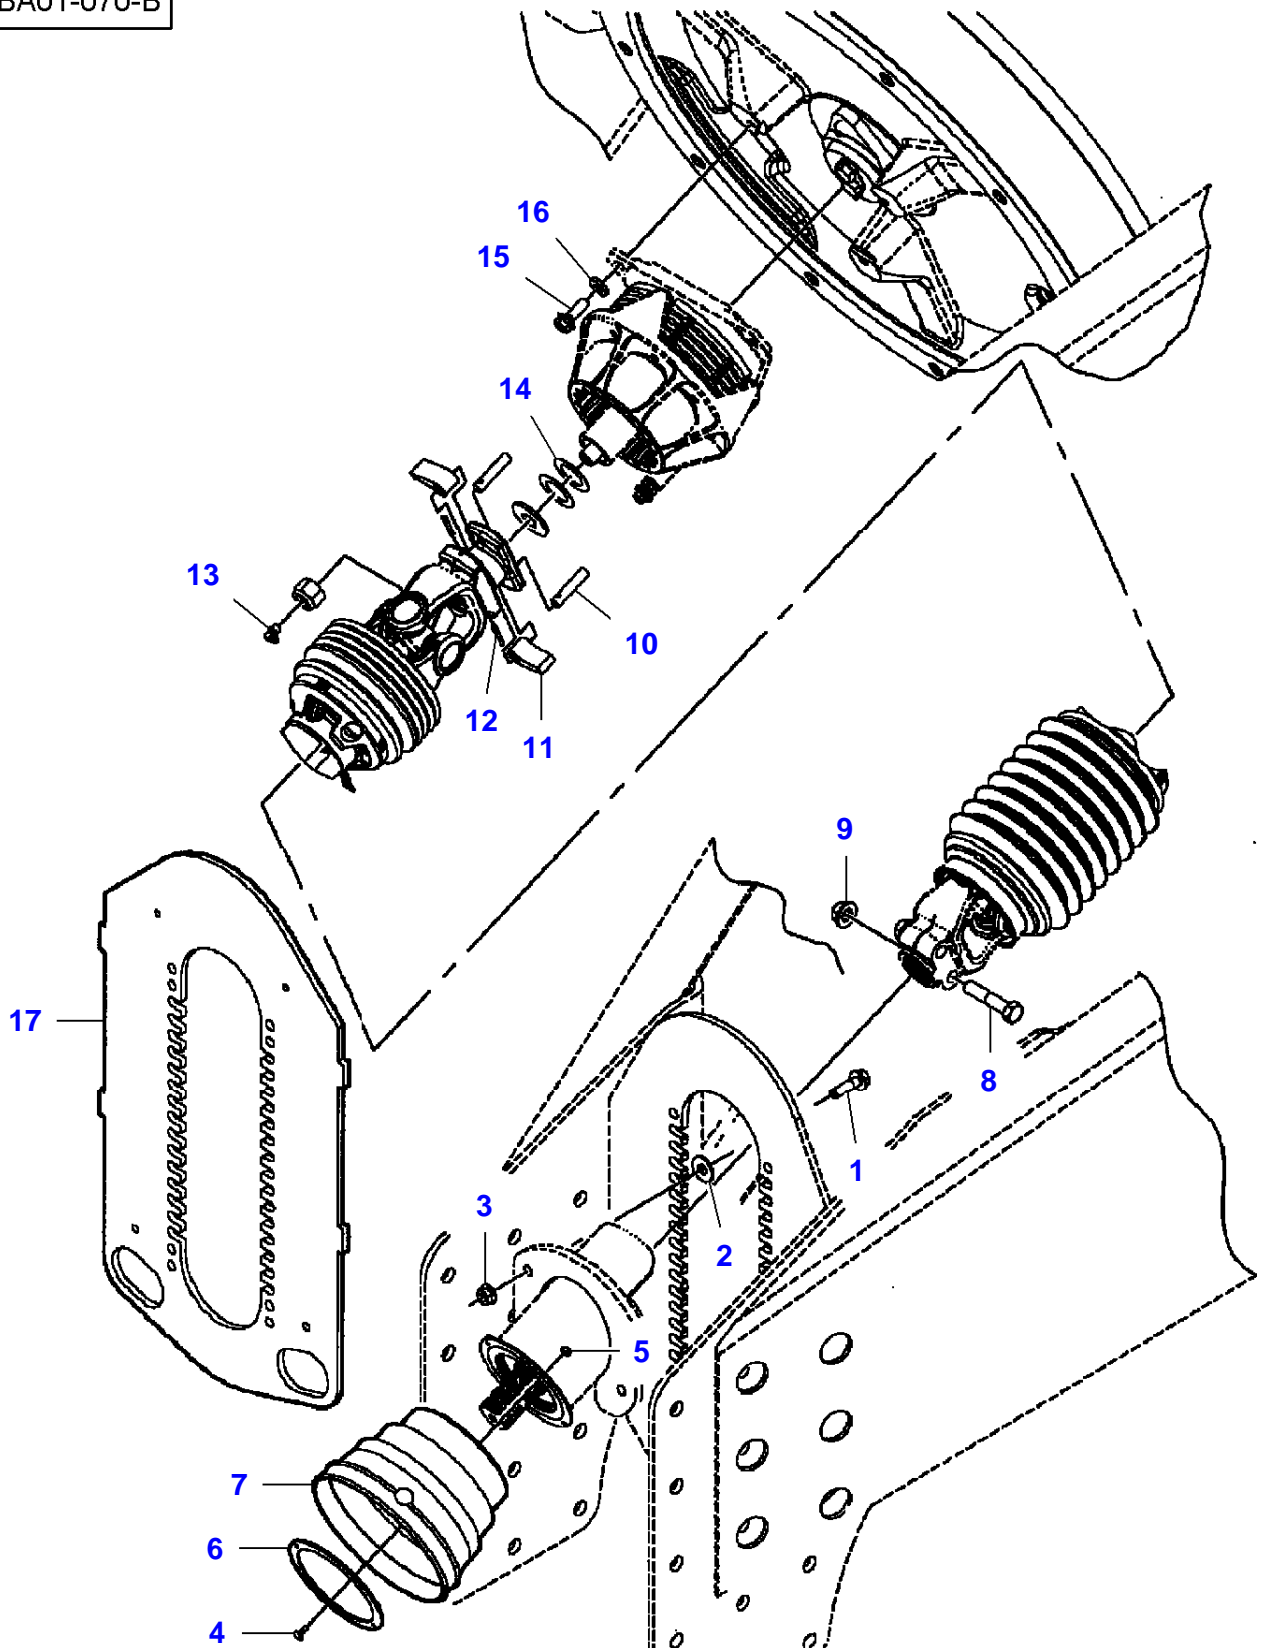

## Linkage - Safety Chain

Item	Part Number	Qty	Description	Comments
1	700727157	1	Jack	
	700720180	1	Kit, Hardware	(1)
	700720181	1	Grip	(1)
2	Y762260	1	Pin	
3	1663161	2	Plate	
4	1663162	1	Spacer	
5	700716624	1	Hex Cap Screw	5/8"-11 x 7-1/2
	700703922	1	Locknut	5/8"-11
6	700113646	1	Clevis	
7	<b>700124041</b>	1	Hex Cap Screw	1"-1/4-7 x 9
8	7705197	2	Washer	
9	7704653	1	Nut	
10	700164425	1	Kit, Hitch	
11	<b>1663158</b>	1	Ring	(10)
12	<b>1663163</b>	10	Shim	(10)
13	77016	1	Grease Fitting	(10) 1/4"-28
14	7703879	28	Hex Cap Screw	(10) M16 x 60
15	700708348	28	Lock Washer	(10) M16
16	700164420	1	Hitch	(10)
17	<b>1663159</b>	1	Ball	(10)
18	<b>1663157</b>	1	Ring	(10)
19	702647	8	Hex Socket Screw	(10) 3/8"-16 x 2
20	700736568	1	Shim	(10)
21	700723357	1	Coupling	
22	700721591	1	Coupling	
23	700142415	1	Hitch	
24	7883382	2	Hex Cap Screw	3/8"-16 x 1
25	Y704734	2	Locknut	3/8"-16
26	700143155	1	Clamp	
27	700143154	1	Rod	
28	700143158	1	Strap	
29	62075	1	Split Pin	1/8" x 3/4
30	Y705624	1	Flat Washer	1/2"
31	700721715	6	Hex Cap Screw	3/4"-10 x 2
32	700703923	6	Locknut	3/4"-10
33	68619	4	Carriage Bolt	1/2"-13 x 1-1/4
34	700714586	4	Nut	1/2"-13
35	703355	1	Hex Cap Screw	5/8"-11 x 3-3/4
36	704924	1	Locknut	5/8"-11
37	700139417	1	Bush	
38	6579106	1	Cap	
39	W907183-4	1	Hex Cap Screw	3/4"-10 x 3-3/4
	700703923	1	Locknut	3/4"-10
40	700720132	1	Chain	
41	704585	1	Nut	
42	700721590	1	Coupling	

## Transmission

Item	Part Number	Qty	Description	Comments
1	7883432	8	Hex Cap Screw	1/2"-13 x 1-3/4
2	700711557	8	Flat Washer	1/2"
3	700714586	8	Nut	1/2"-13
4	700708646	4	Screw	No 12-24 x 5/8
5	700705521	4	Locknut	No 12-24
6	700143340	1	Flange	
7	700729081	1	Cone	
8	700708270	2	Hex Cap Screw	5/8"-11 x 3
9	700711198	2	Locknut	5/8"-11
10	<b>700113037</b>	2	Pin	
11	<b>700113036</b>	2	Pawl	
12	63396	2	Roll Pin	3/16" x 1-1/2
13	77115	1	Grease Fitting	1/8"-27 x 90?
14	6522932	2	Shim	
15	8701237	3	Hex Cap Screw	1/2"-13 x 1-1/2
16	705541	3	Flat Washer	1/2"
17	700141617	1	Plate	