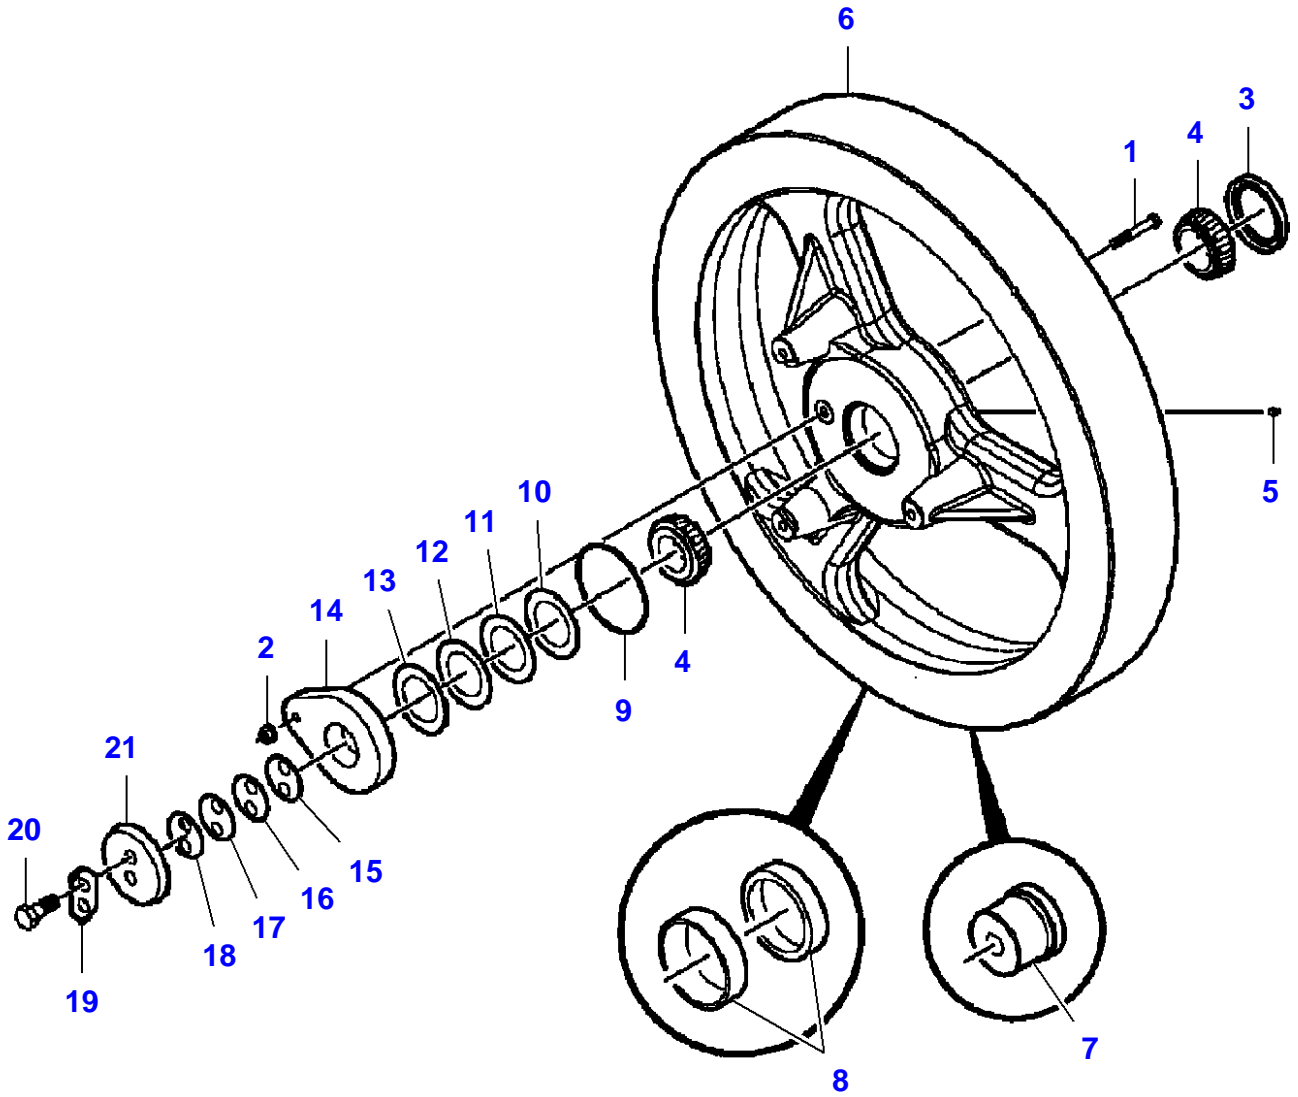

FOOTNOTE [A] THE APPROPRIATE SAFETY DECALS MUST BE ORDERED AND FITTED TO THIS PART

870 N / S MEDIUM SQUARE BALER - 3906283  
5-BA01-089-A

5-BA01-089-A

Item	Part Number	Qty	Description	Comments
1	700957667F	1	Kit, Attachment	
2	700735108	1	Universal Joint	(1)
3	700735112	1	Yoke	(1)
4	700735127	1	Yoke	(1)
	700735128	1	Kit, Repair	(4)
5	700735113	1	Spider	(1)
6	700735110	1	Yoke	(1)
7	700735111	1	Spider	(1)
8	763847	1	Pin	(1)
9	700735123	1	Bearing	(1)
10	700708583	1	Decal	(1)
11	700735114	1	Shaft	(1)
12	700737117	1	Tube	[A] (1)
13	8800633	2	Ring	(1)
14	700735124	1	Collar	(1)
15	700735122	1	Cone	(1)
16	700707556	1	Grease Fitting	(1)
17	700735115	1	Yoke	(1)
18	1440838X1	3	Grease Nipple	(1)
19	339182X1	1	Hex Cap Screw	M6 (1) M16 x 90
20	1442739X1	1	Locknut	(1) M16
21	700737116	1	Yoke	(1)
22	700735116	1	Spider	(1)
23	700735121	1	Cone	(1)
24	700714614	10	Screw	(1)
25	700735120	1	Cone	(1)
26	700735117	1	Tube	[A] (1)
27	700735129	1	Decal	(1)
28	71382485	2	Chain	(1) Length 760 mm
29	700728658	1	Decal	(1)
30	700707960	1	Decal	(1)
31	700737113	1	Universal Joint	(1)

## Transmission - Flywheel

Item	Part Number	Qty	Description	Comments
1	7701899	1	Hex Cap Screw	3/8"-16 x 2-1/2
2	Y704734	1	Locknut	3/8"-16
3	<b>700710382</b>	1	Seal	
4	714634	2	Bearing Cone	
5	77016	1	Grease Fitting	1/4"-28
6	700123112	1	Flywheel	
7	6855555	1	Sleeve	(6)
8	714626	2	Bearing Cup	(6)
9	700706050	1	O Ring	
10	700710365	X	Shim	Thickness 0.08/.003
11	700710366	X	Shim	Thickness 0.13/.005
12	700710367	X	Shim	Thickness 0.25/.010
13	700710369	X	Shim	Thickness 0.51/.020
14	700143208	1	Hub	
	700728938	1	Plunger	(14)
15	700710394	X	Shim	Thickness 0.08/.003
16	700710395	X	Shim	Thickness 0.13/.005
17	700710396	X	Shim	Thickness 0.25/.010
18	700710397	X	Shim	Thickness 0.51/.020
19	700113045P	1	Locking Plate	
20	700708355	2	Hex Cap Screw	M16 x 40
21	700113044	1	Cap	