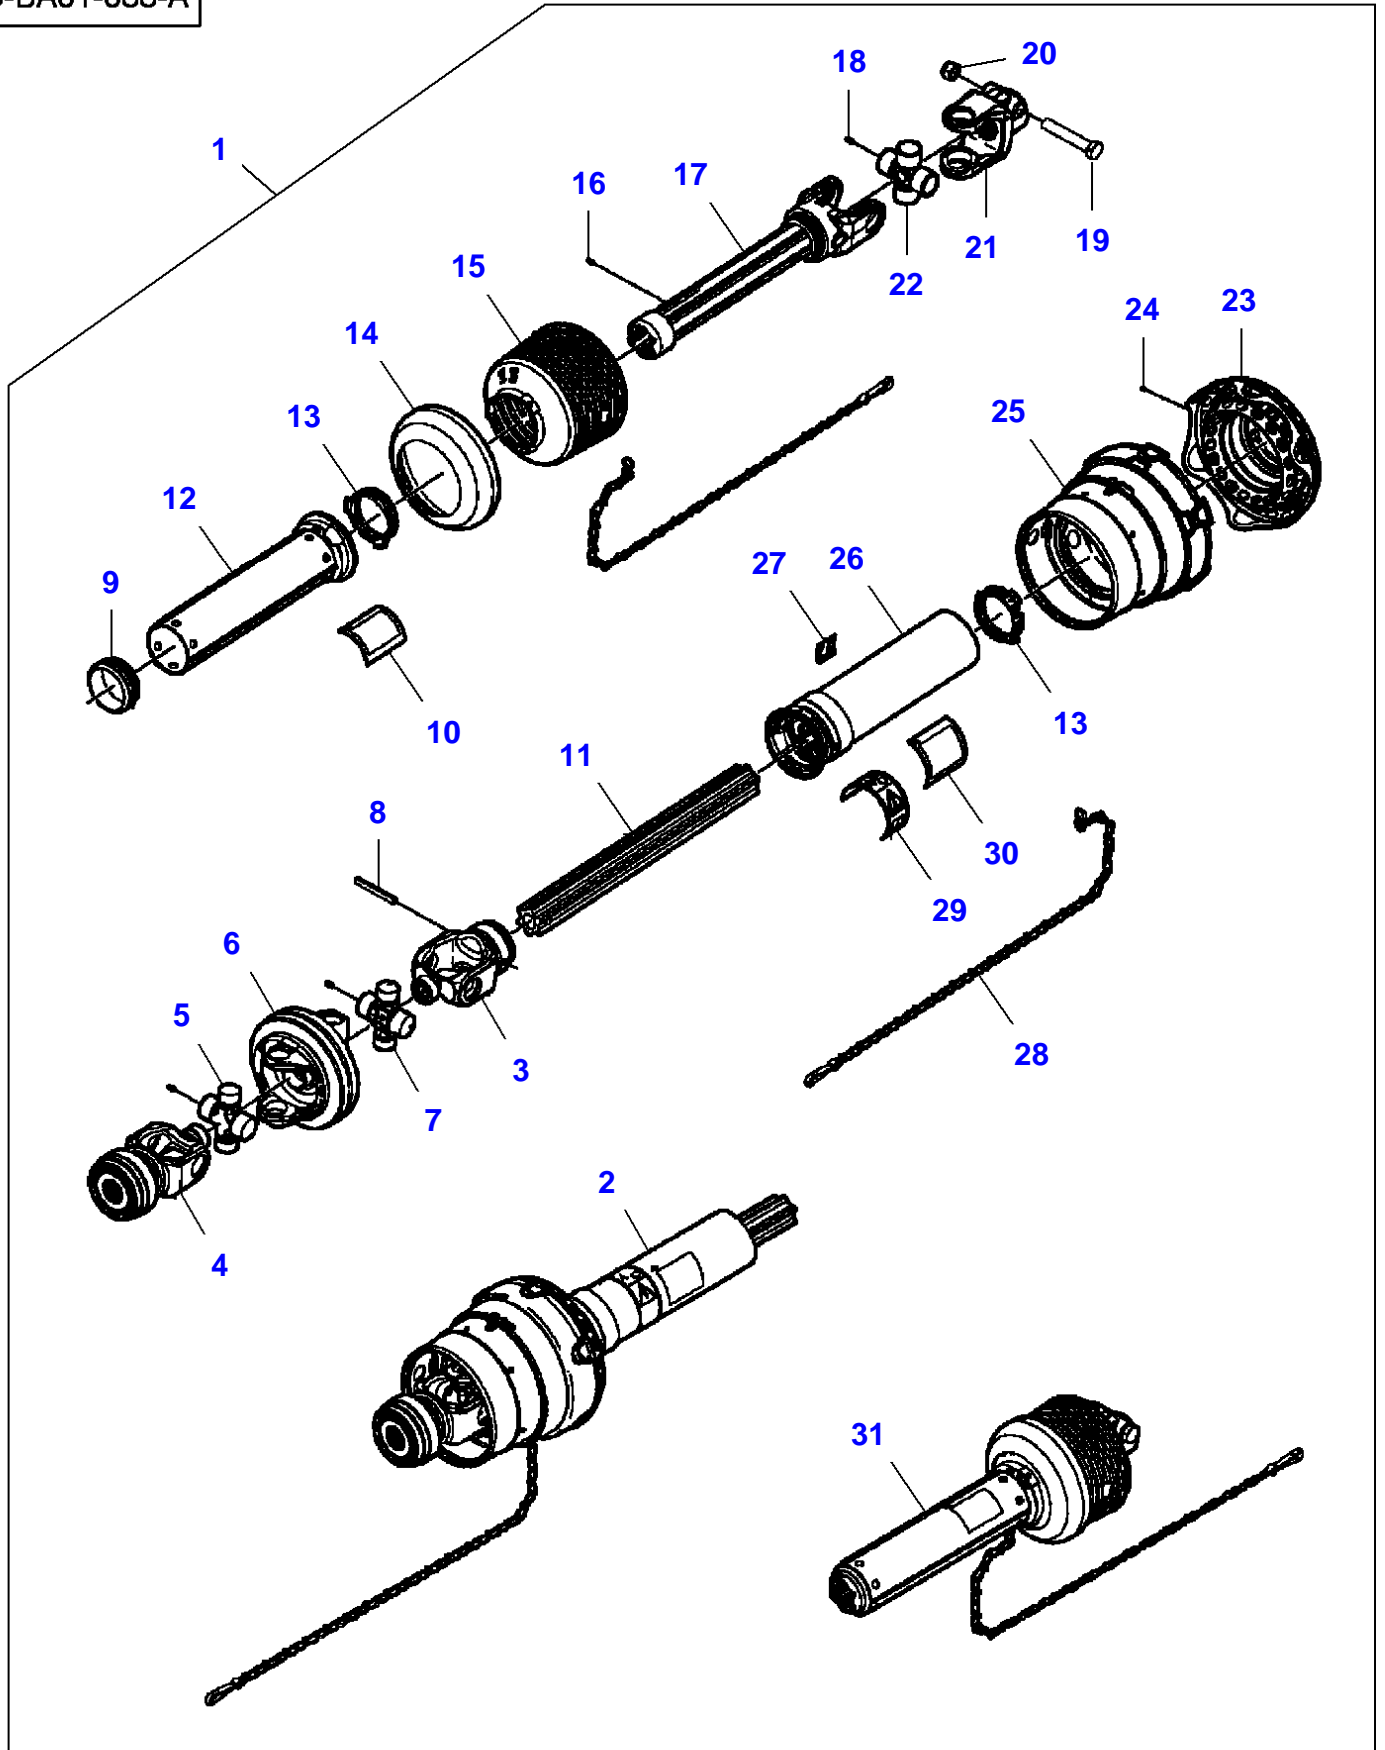

870 N / S MEDIUM SQUARE BALER - 3906283
5-BA01-088-A

5-BA01-088-A

Item	Part Number	Qty	Description	Comments
1	700957666F	1	Kit, Attachment	
2	700735106	1	Universal Joint	(1)
3	700735112	1	Yoke	(1)
4	700735109	1	Yoke	(1)
	700735126	1	Kit, Repair	(4)
5	700735113	1	Spider	(1)
6	700735110	1	Yoke	(1)
7	700735111	1	Spider	(1)
8	763847	1	Pin	(1)
9	700735123	1	Bearing	(1)
10	700708583	1	Decal	(1)
				"Danger"
11	700735114	1	Shaft	(1)
12	700737117	1	Tube	[A] (1)
13	8800633	2	Ring	(1)
14	700735124	1	Collar	(1)
15	700735122	1	Cone	(1)
16	700707556	1	Grease Fitting	(1)
17	700735115	1	Yoke	(1)
18	1440838X1	3	Grease Nipple	(1)
				M6
19	339182X1	1	Hex Cap Screw	(1)
				M16 x 90
20	1442739X1	1	Locknut	(1)
				M16
21	700737116	1	Yoke	(1)
22	700735116	1	Spider	(1)
23	700735121	1	Cone	(1)
24	700714614	10	Screw	(1)
25	700735120	1	Cone	(1)
26	700735117	1	Tube	[A] (1)
27	700735129	1	Decal	(1)
28	71382485	2	Chain	(1)
				Length 760 mm
29	700728658	1	Decal	(1)
30	700707960	1	Decal	(1)
31	700737113	1	Universal Joint	(1)

FOOTNOTE [A] THE APPROPRIATE SAFETY DECALS MUST BE ORDERED AND FITTED TO THIS PART