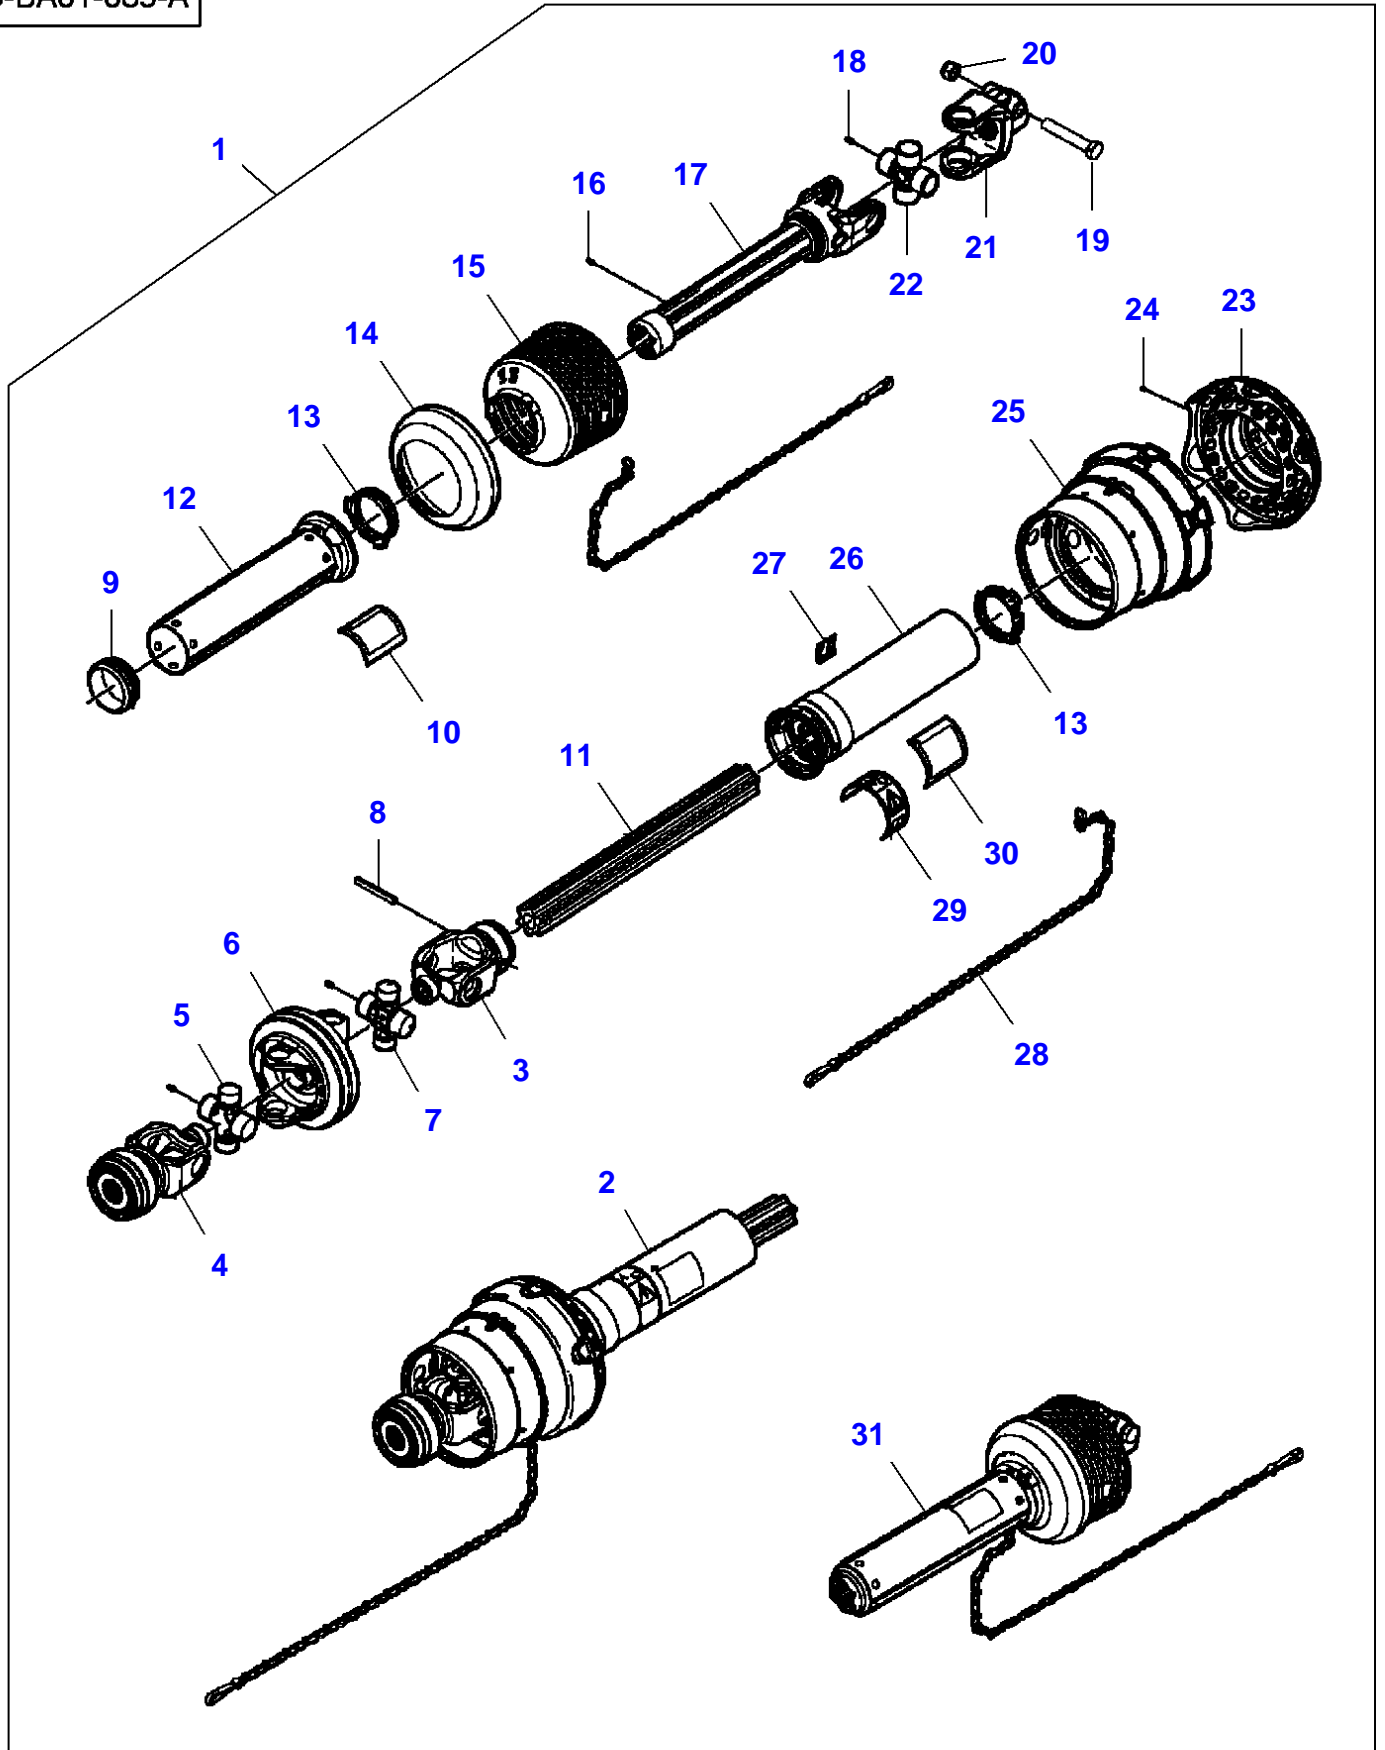

870 N / S MEDIUM SQUARE BALER - 3906283
5-BA01-089-A

5-BA01-089-A

Item	Part Number	Qty	Description	Comments
1	700957667F	1	Kit, Attachment	
2	700735108	1	Universal Joint	(1)
3	700735112	1	Yoke	(1)
4	700735127	1	Yoke	(1)
	700735128	1	Kit, Repair	(4)
5	700735113	1	Spider	(1)
6	700735110	1	Yoke	(1)
7	700735111	1	Spider	(1)
8	763847	1	Pin	(1)
9	700735123	1	Bearing	(1)
10	700708583	1	Decal	(1)
11	700735114	1	Shaft	(1)
12	700737117	1	Tube	[A] (1)
13	8800633	2	Ring	(1)
14	700735124	1	Collar	(1)
15	700735122	1	Cone	(1)
16	700707556	1	Grease Fitting	(1)
17	700735115	1	Yoke	(1)
18	1440838X1	3	Grease Nipple	(1)
19	339182X1	1	Hex Cap Screw	M6 (1) M16 x 90
20	1442739X1	1	Locknut	(1) M16
21	700737116	1	Yoke	(1)
22	700735116	1	Spider	(1)
23	700735121	1	Cone	(1)
24	700714614	10	Screw	(1)
25	700735120	1	Cone	(1)
26	700735117	1	Tube	[A] (1)
27	700735129	1	Decal	(1)
28	71382485	2	Chain	(1) Length 760 mm
29	700728658	1	Decal	(1)
30	700707960	1	Decal	(1)
31	700737113	1	Universal Joint	(1)

FOOTNOTE [A] THE APPROPRIATE SAFETY DECALS MUST BE ORDERED AND FITTED TO THIS PART