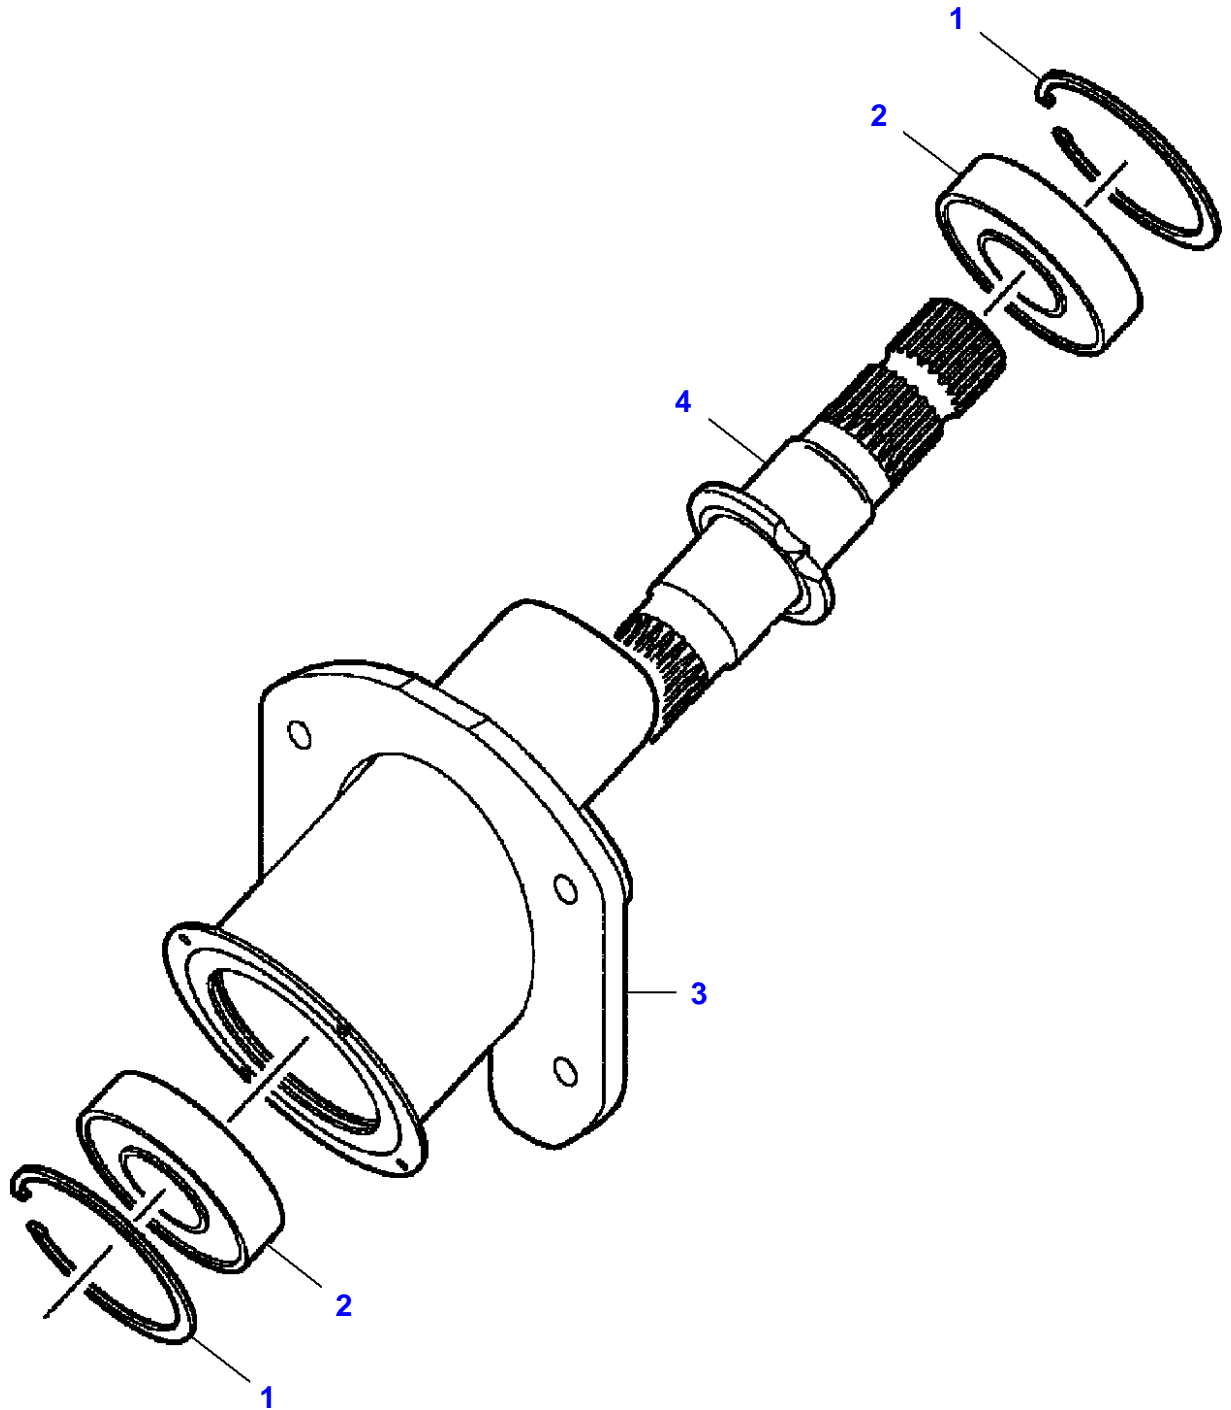

5-BA01-072-A

Fendt

870 N / S MEDIUM SQUARE BALER - 3906283

3906283

Transmission - Drive Shaft

Page010-0015

Item	Part Number	Qty	Description
1	8052326	2	Circlip
2	700721594	2	Bear. 6309 2RS
3	700734696	1	Support
4	700174791	1	Shaft