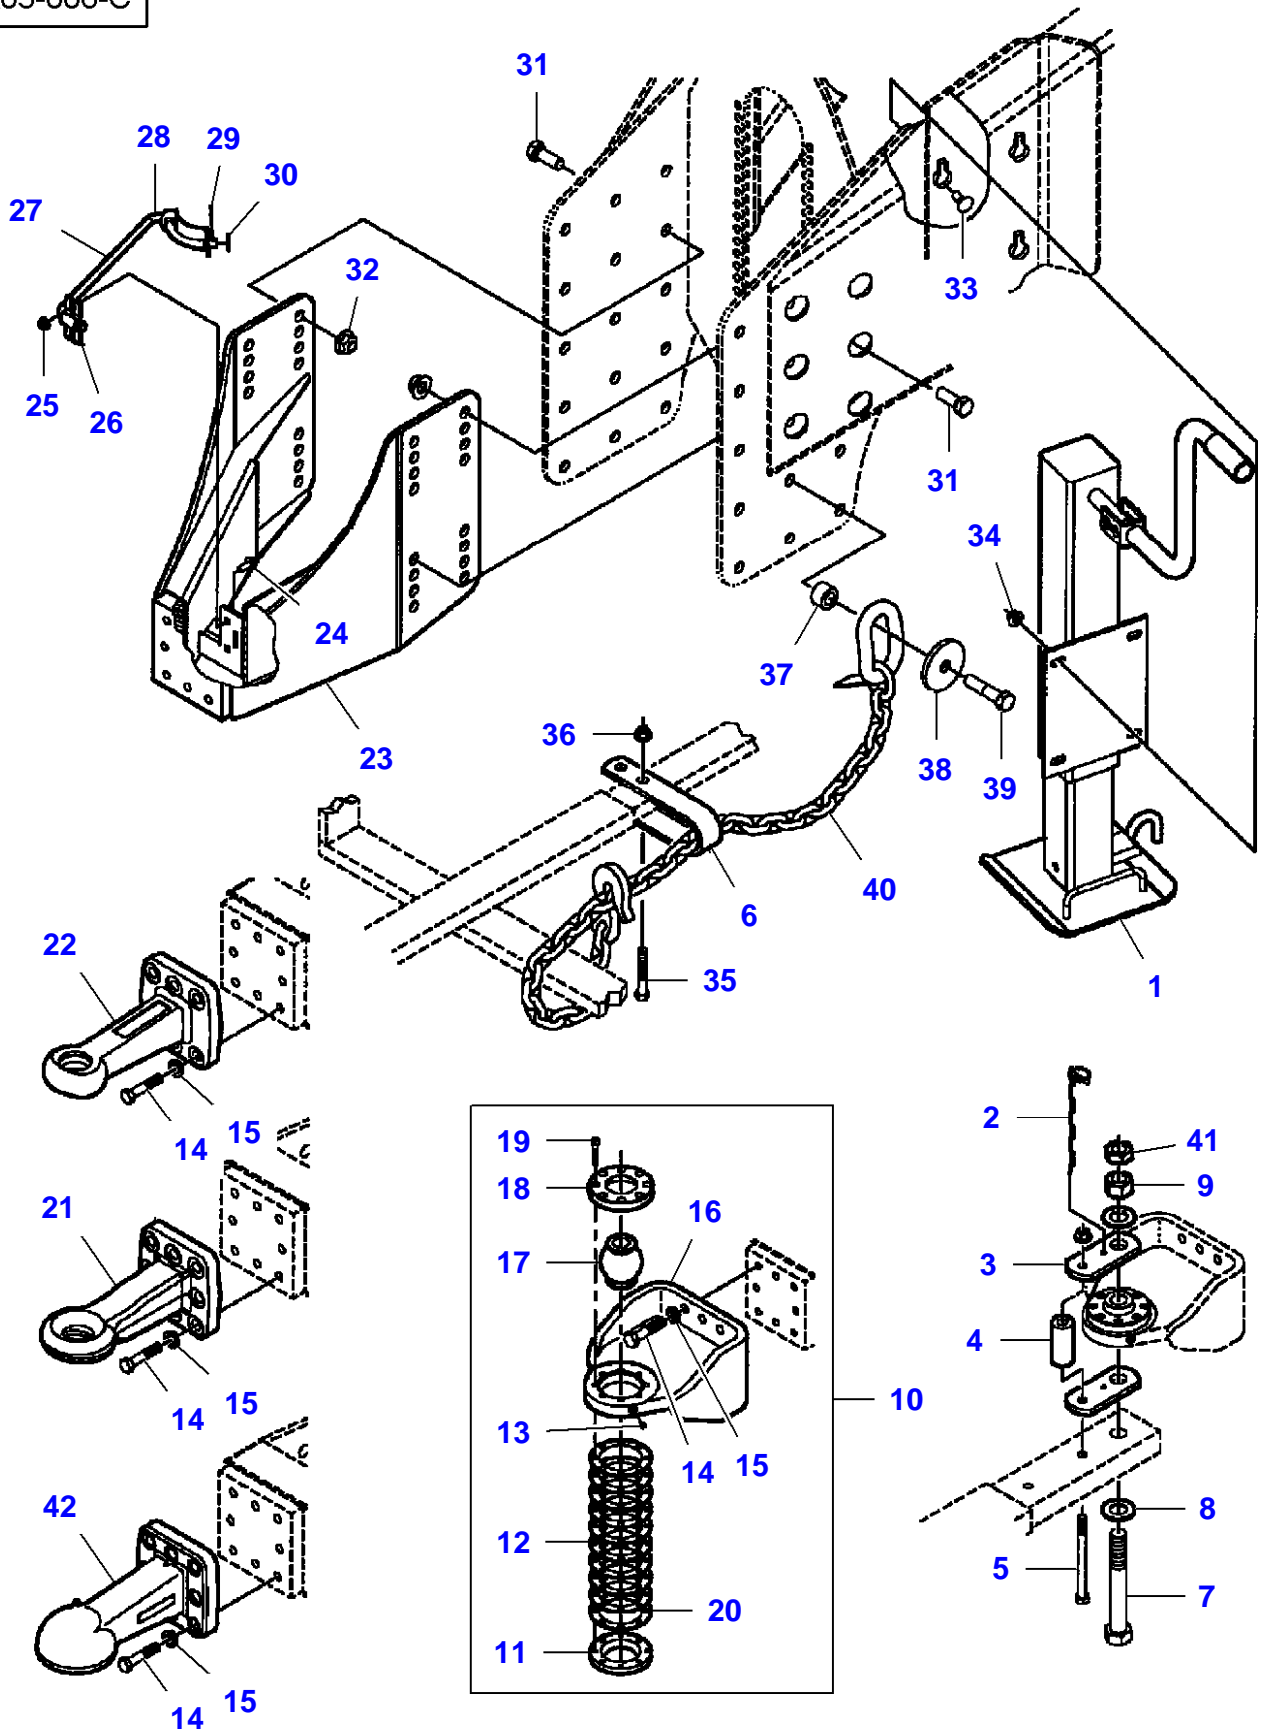

## Linkage - Safety Chain

Item	Part Number	Qty	Description	Comments
1	700727157	1	Jack	
	700720180	1	Kit, Hardware	(1)
	700720181	1	Grip	(1)
2	Y762260	1	Pin	
3	1663161	2	Plate	
4	1663162	1	Spacer	
5	700716624	1	Hex Cap Screw	5/8"-11 x 7-1/2
	700703922	1	Locknut	5/8"-11
6	700113646	1	Clevis	
7	<b>700124041</b>	1	Hex Cap Screw	1"-1/4-7 x 9
8	7705197	2	Washer	
9	7704653	1	Nut	
10	700164425	1	Kit, Hitch	
11	<b>1663158</b>	1	Ring	(10)
12	<b>1663163</b>	10	Shim	(10)
13	77016	1	Grease Fitting	(10) 1/4"-28
14	7703879	28	Hex Cap Screw	(10) M16 x 60
15	700708348	28	Lock Washer	(10) M16
16	700164420	1	Hitch	(10)
17	<b>1663159</b>	1	Ball	(10)
18	<b>1663157</b>	1	Ring	(10)
19	702647	8	Hex Socket Screw	(10) 3/8"-16 x 2
20	700736568	1	Shim	(10)
21	700723357	1	Coupling	
22	700721591	1	Coupling	
23	700142415	1	Hitch	
24	7883382	2	Hex Cap Screw	3/8"-16 x 1
25	Y704734	2	Locknut	3/8"-16
26	700143155	1	Clamp	
27	700143154	1	Rod	
28	700143158	1	Strap	
29	62075	1	Split Pin	1/8" x 3/4
30	Y705624	1	Flat Washer	1/2"
31	700721715	6	Hex Cap Screw	3/4"-10 x 2
32	700703923	6	Locknut	3/4"-10
33	68619	4	Carriage Bolt	1/2"-13 x 1-1/4
34	700714586	4	Nut	1/2"-13
35	703355	1	Hex Cap Screw	5/8"-11 x 3-3/4
36	704924	1	Locknut	5/8"-11
37	700139417	1	Bush	
38	6579106	1	Cap	
39	W907183-4	1	Hex Cap Screw	3/4"-10 x 3-3/4
	700703923	1	Locknut	3/4"-10
40	700720132	1	Chain	
41	704585	1	Nut	
42	700721590	1	Coupling	

## Transmission

Item	Part Number	Qty	Description	Comments
1	7883432	8	Hex Cap Screw	1/2"-13 x 1-3/4
2	700711557	8	Flat Washer	1/2"
3	700714586	8	Nut	1/2"-13
4	700708646	4	Screw	No 12-24 x 5/8
5	700705521	4	Locknut	No 12-24
6	700143340	1	Flange	
7	700729081	1	Cone	
8	700708270	2	Hex Cap Screw	5/8"-11 x 3
9	700711198	2	Locknut	5/8"-11
10	<b>700113037</b>	2	Pin	
11	<b>700113036</b>	2	Pawl	
12	63396	2	Roll Pin	3/16" x 1-1/2
13	77115	1	Grease Fitting	1/8"-27 x 90?
14	6522932	2	Shim	
15	8701237	3	Hex Cap Screw	1/2"-13 x 1-1/2
16	705541	3	Flat Washer	1/2"
17	700141617	1	Plate	