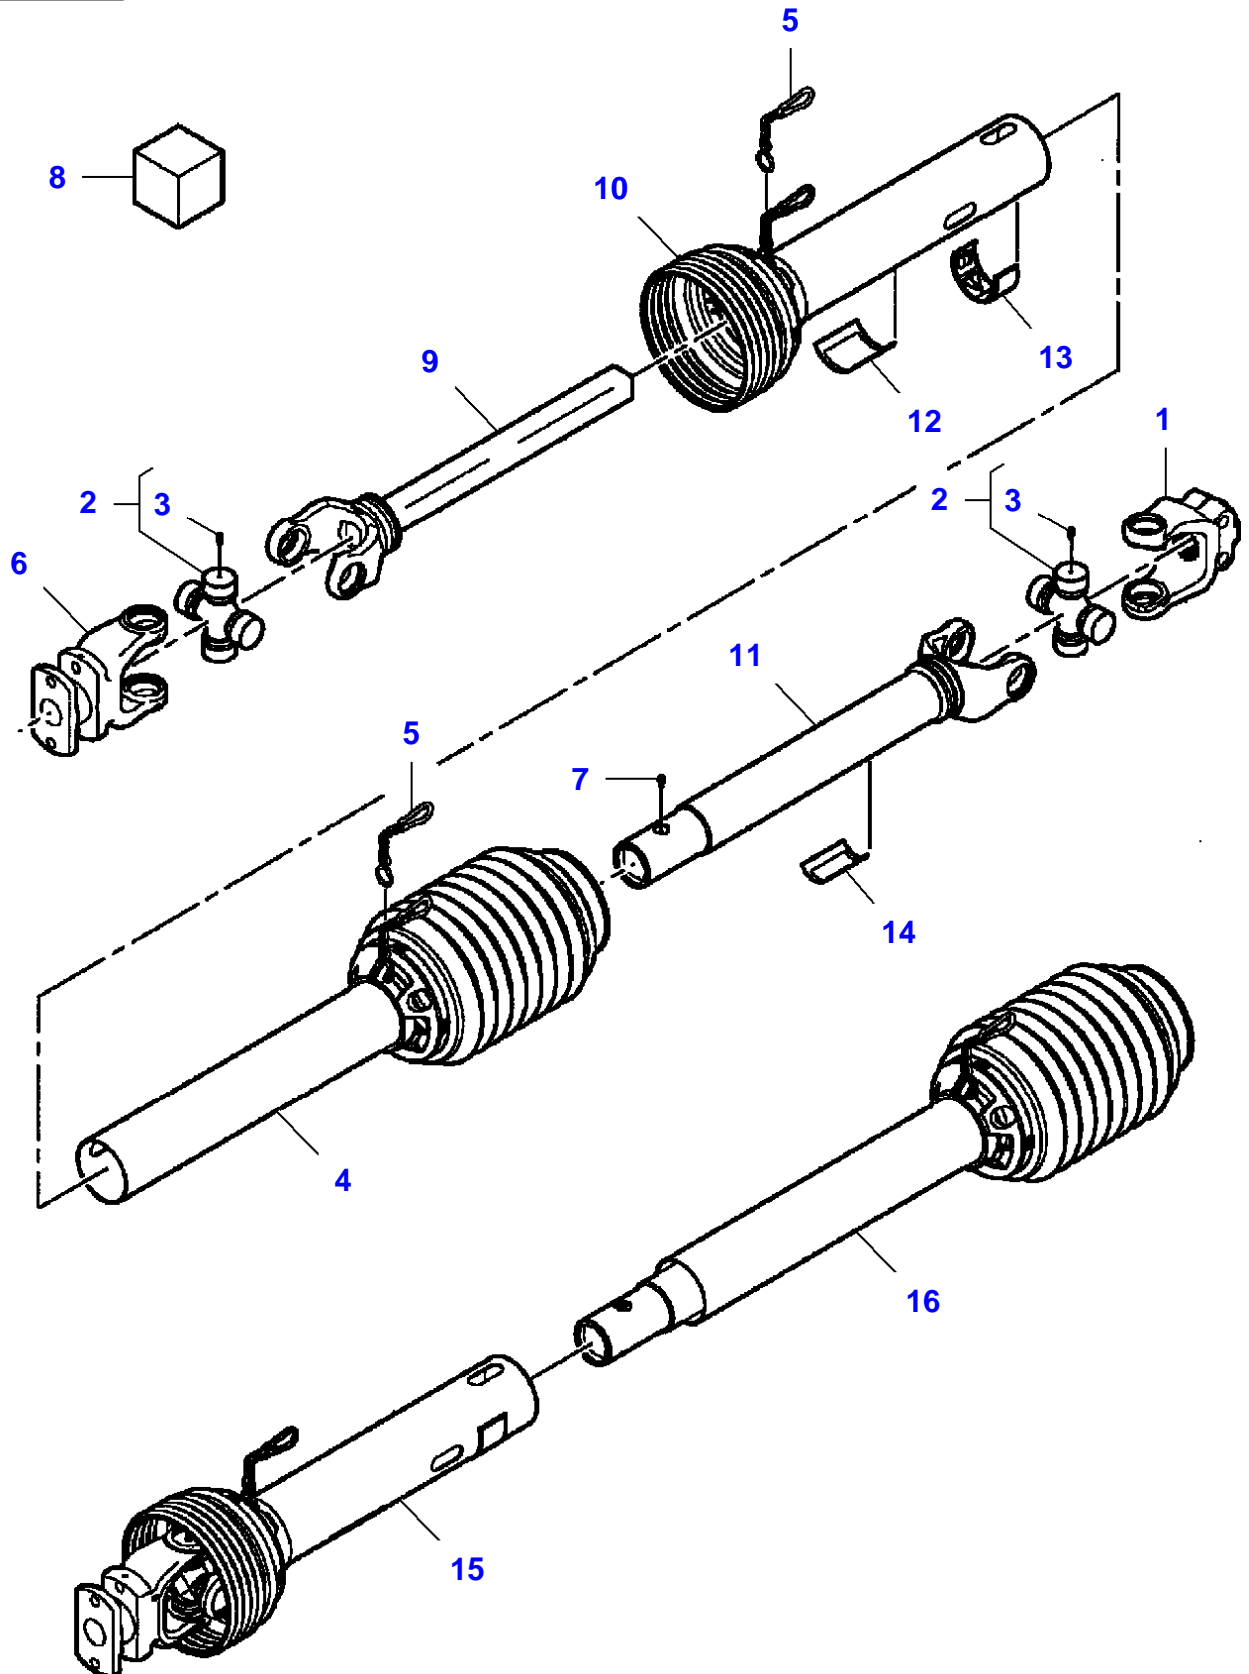

870 N / S MEDIUM SQUARE BALER - 3906283
5-BA01-073-B

5-BA01-073-B

Transmission - Secondary

Item	Part Number	Qty	Description	Comments
1	700721794	1	Yoke	
2	700724136	2	Spider	
3	77016	1	Grease Fitting	(2) 1/4"-28
4	700724141	1	Guard	
5	700729055	2	Kit, Chain	
6	700706955	1	Yoke	
	7711799	1	Bear. 6005 RS	(6)
	700706956	1	Bearing	(6)
	7052798	1	Snapping	(6)
	77107	1	Grease Fitting	(6) 1/8"-27 x 65?
7	77016	1	Grease Fitting	1/4"-28
8	700723268	1	Kit, Repair	
9	700724137	1	Yoke	
10	700724140	1	Guard	[A]
11	700724142	1	Yoke	[A]
12	700707960	1	Decal	"Danger PTO"
13	700728658	1	Decal	"Warning CE"
14	700708583	1	Decal	"Danger"
15	700724123	1	Universal Joint	
16	700724125	1	Universal Joint	

FOOTNOTE [A] THE APPROPRIATE SAFETY DECALS MUST BE ORDERED AND FITTED TO THIS PART