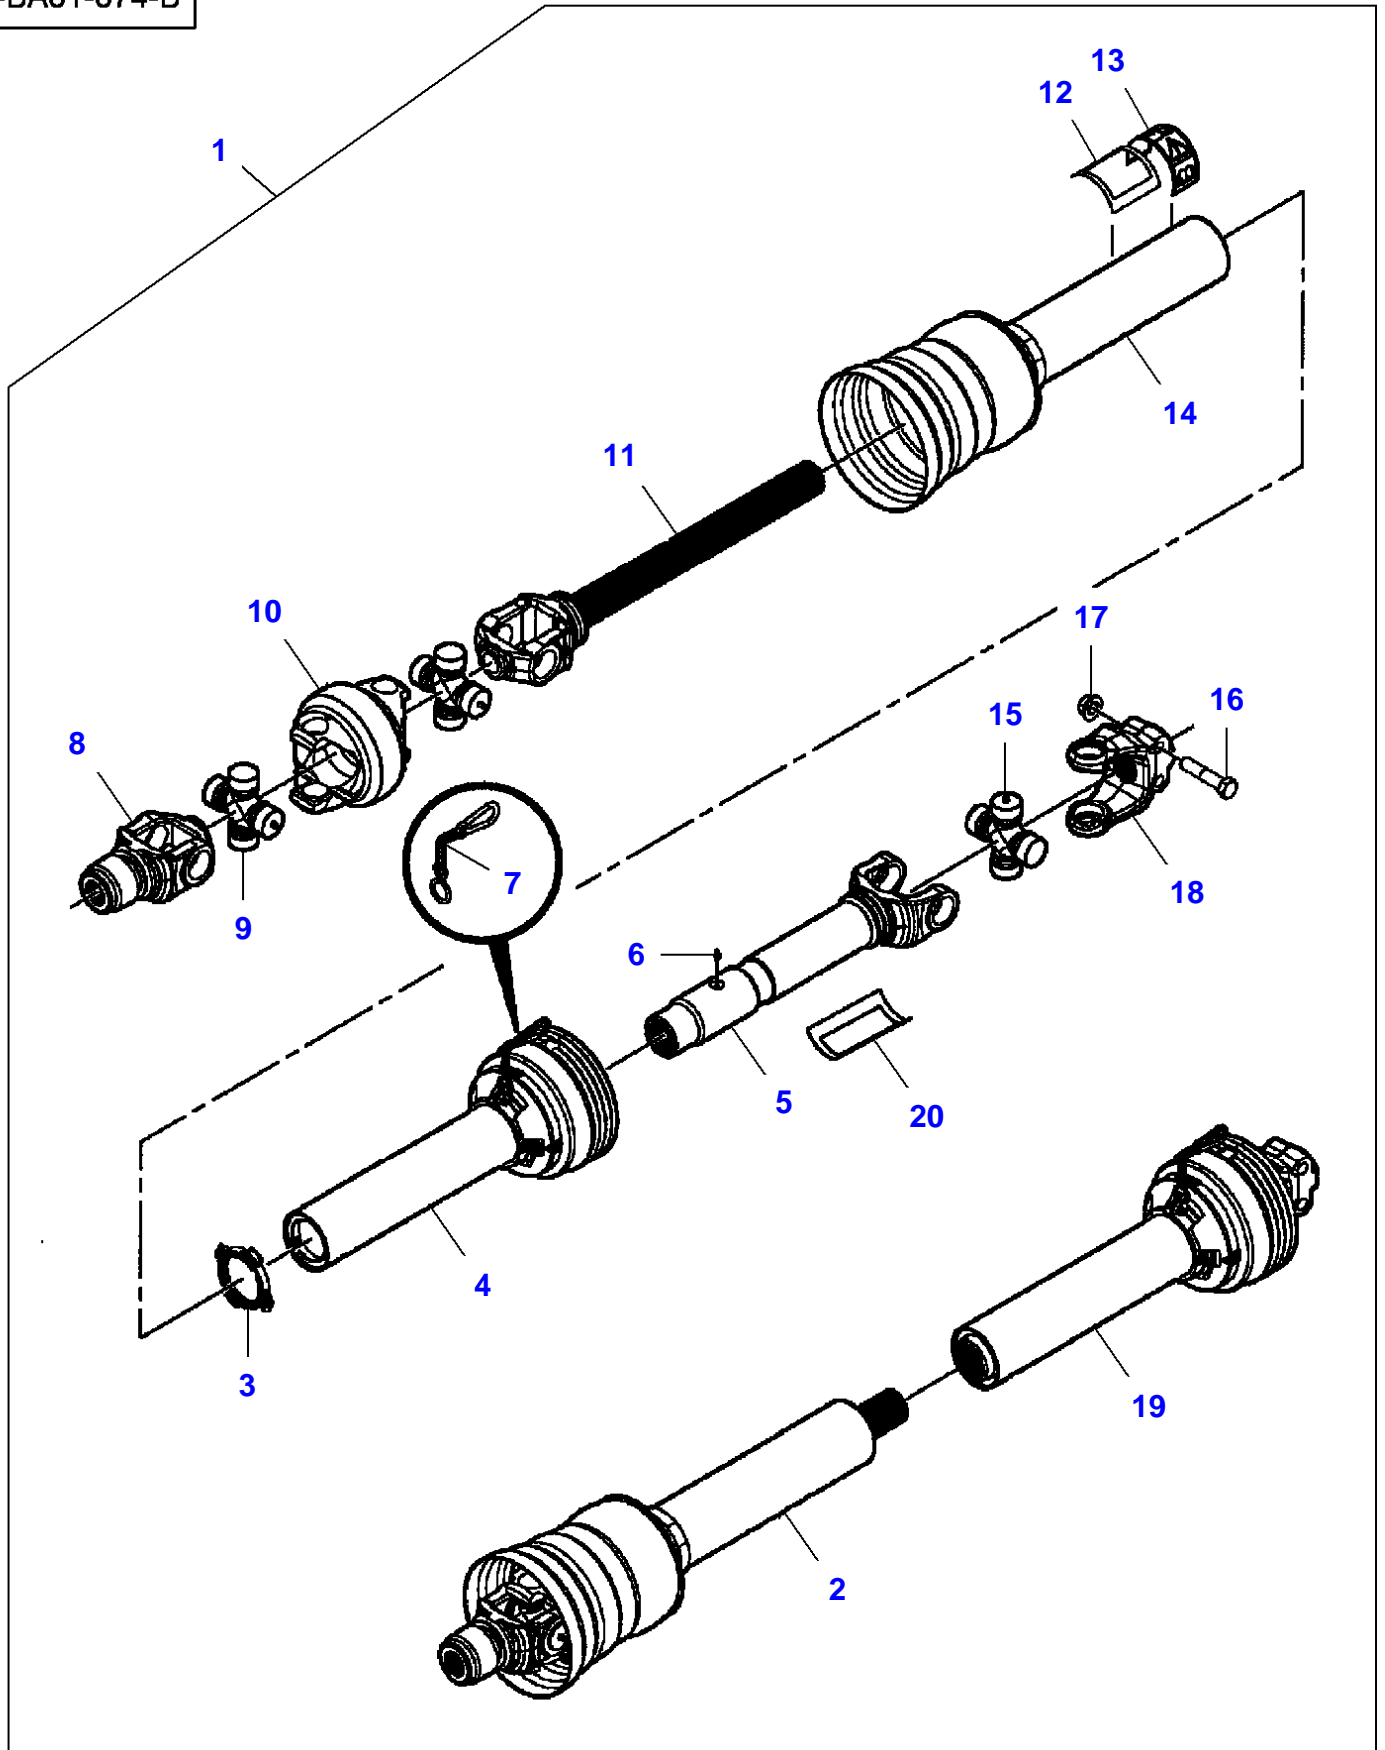

870 N / S MEDIUM SQUARE BALER - 3906283
5-BA01-074-B

5-BA01-074-B

Item	Part Number	Qty	Description	Comments
1	MK41214	1	Kit, Attachment	
2	700728940	1	Universal Joint	(1)
3	700723268	2	Kit, Repair	(1)
4	700728950	1	Guard	(1)
5	700728951	1	Yoke	(1)
6	77016	1	Grease Fitting	(1) 1/4"-28
7	700729055	2	Kit, Chain	(1)
8	700733293	1	Yoke	(1)
9	700728945	2	Spider	(1)
	77016	1	Grease Fitting	(9) 1/4"-28
10	700728946	1	Housing	(1)
11	700728947	1	Yoke	(1)
12	700707960	1	Decal	(1)
13	700728658	1	Decal	(1)
14	700728948	1	Guard	[A] (1)
15	700724136	1	Spider	(1)
	77016	1	Grease Fitting	(15) 1/4"-28
16	700708270	2	Hex Cap Screw	(1) 5/8"-11 x 3
17	700711198	2	Locknut	(1) 5/8"-11
18	700721794	1	Yoke	(1)
19	700728942	1	Universal Joint	(1)
20	700708583	1	Decal	(1) "Danger"

FOOTNOTE [A] THE APPROPRIATE SAFETY DECALS MUST BE ORDERED AND FITTED TO THIS PART