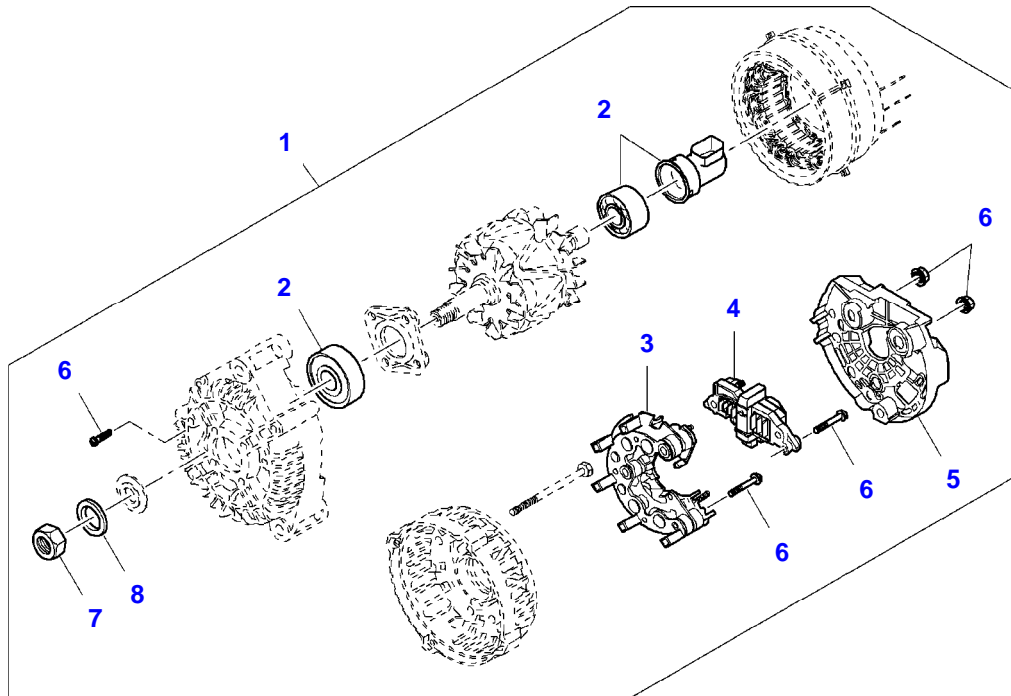

Item	Part Number	Qty	Description Comments
1	V837073357	1	ENGINE CONTROL UNIT F.I.E 74.626
2	V836667732	2	TEMPERATURE SENSOR
3	V837070201	2	PRESSURE SENSOR
4	V837073934	1	BOOST PRESSURE SENSOR
5	V837069150	1	CRANKSHAFT SPEED SENSOR
6	V837070189	1	SPEED SENSOR
7	V837079599	1	FUEL PRESSURE SENSOR
8	V837069047	1	RELAY
9	V837070055	1	WIRE
10	V504600602	2	NUT
11	V500050642	3	WASHER
12	V837074063	1	ENGINE WIRE HARNESS INCLUDES ITEMS 13
13	V837073181	2	RETAINER CLAMP
14	V837073922	2	LOCKING PLATE
15	V837073921	2	LOCKING RING
16	V837073916	2	ENGINE WIRE HARNESS INJECTORS
17	V581804182	3	HEX SOCKET SCREW
18	V528801362	1	HEX CAP SCREW
19	V500150842	1	WASHER
20	V837070292	1	GROUND WIRE
21	V651754720	10	CABLE TIE
22	V837070054	1	WIRE INCLUDES ITEMS 23
23	V836864541	1	FUSE 250A
24	V837074045	1	HARNESS CONNECTOR
25	V602060610	2	RETAINER CLAMP
26	V602060612	1	RETAINER CLAMP
27	V837074049	1	COLLAR
28	V837074130	1	HOLDER

5275C COMBINE (STAGE 3B / TIER 4I) (553900001-553900030)
8024774-F5-1