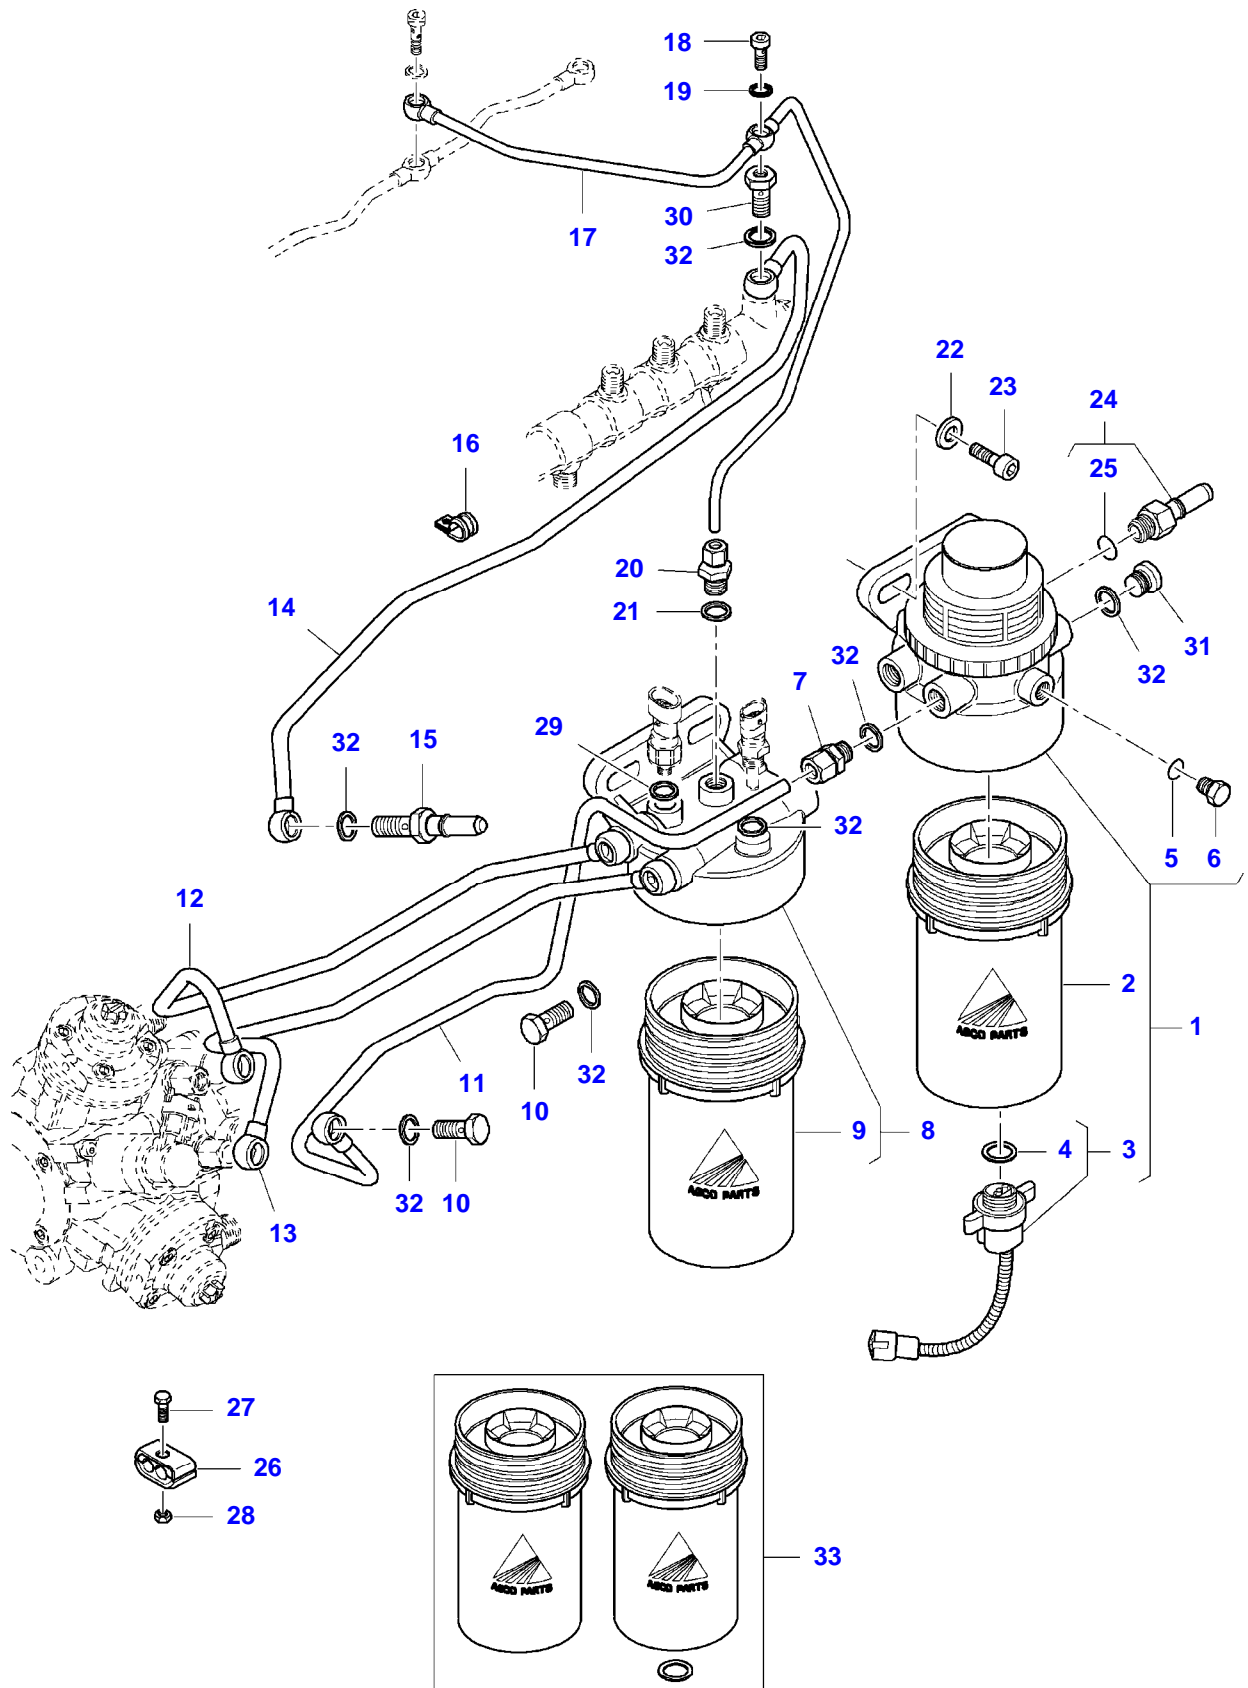

FUEL INJECTION SYSTEM

Item	Part Number	Qty	Description Comments	Technical Specification
1	V837073731	1	HIGH PRESSURE INJECTION PUMP	CP4-18/2
2	V837079431	1	O-RING [B]	
3	V837073688	1	FLANGE	
4	V614606230	1	O-RING [B]	
5	V500150842	6	WASHER	
6	V581804640	3	HEX SOCKET SCREW	
7	V837073563	1	GEAR,INJ.PUMP	
8	V504611802	1	NUT	
9	V837073703	1	FUEL PIPE	
10	V837073702	1	FUEL PIPE	
11	V837073584	1	RAIL PIPE	
12	V837079433	1	FUEL PRESSURE VALVE	
13	V837073574	1	INJECTION PIPE CYL. 1	
14	V837073575	1	INJECTION PIPE CYL. 2	
15	V837073576	1	INJECTION PIPE CYL. 3	
16	V837073577	1	INJECTION PIPE CYL. 4	
17	V837073578	1	INJECTION PIPE CYL. 5	
18	V837073579	1	INJECTION PIPE CYL. 6	
19	V837079432	6	INJECTOR	CRIN3-18
20	V837069313	6	O-RING [A]	
21	V837069032	6	SEALING RING [A]	
22	V837069314	6	O-RING [A]	
23	V528801382	2	HEX CAP SCREW	
24	V837069268	6	NUT	
25	V581704660	6	HEX SOCKET SCREW	
26	V837070121	6	WASHER	
27	V837069007	6	FASTENER	
28	V837073721	1	RETAINER CLAMP	
29	V837073763	1	INJECTOR OVERFLOW PIPE INCLUDES ITEMS 30-33	
30	V837073118	1	DUAL BANJO BOLT	
31	V837069027	1	INJECTOR OVERFLOW PIPE	
32	V837073117	5	BANJO BOLT	
33	V615870812	13	SEALING WASHER [A]	
			[A] INCLUDED IN KIT V837079466	
			[B] INCLUDED IN KIT V837079467	

5275C COMBINE (STAGE 3B / TIER 4I) (553900001-553900030)
8024599-F5-1