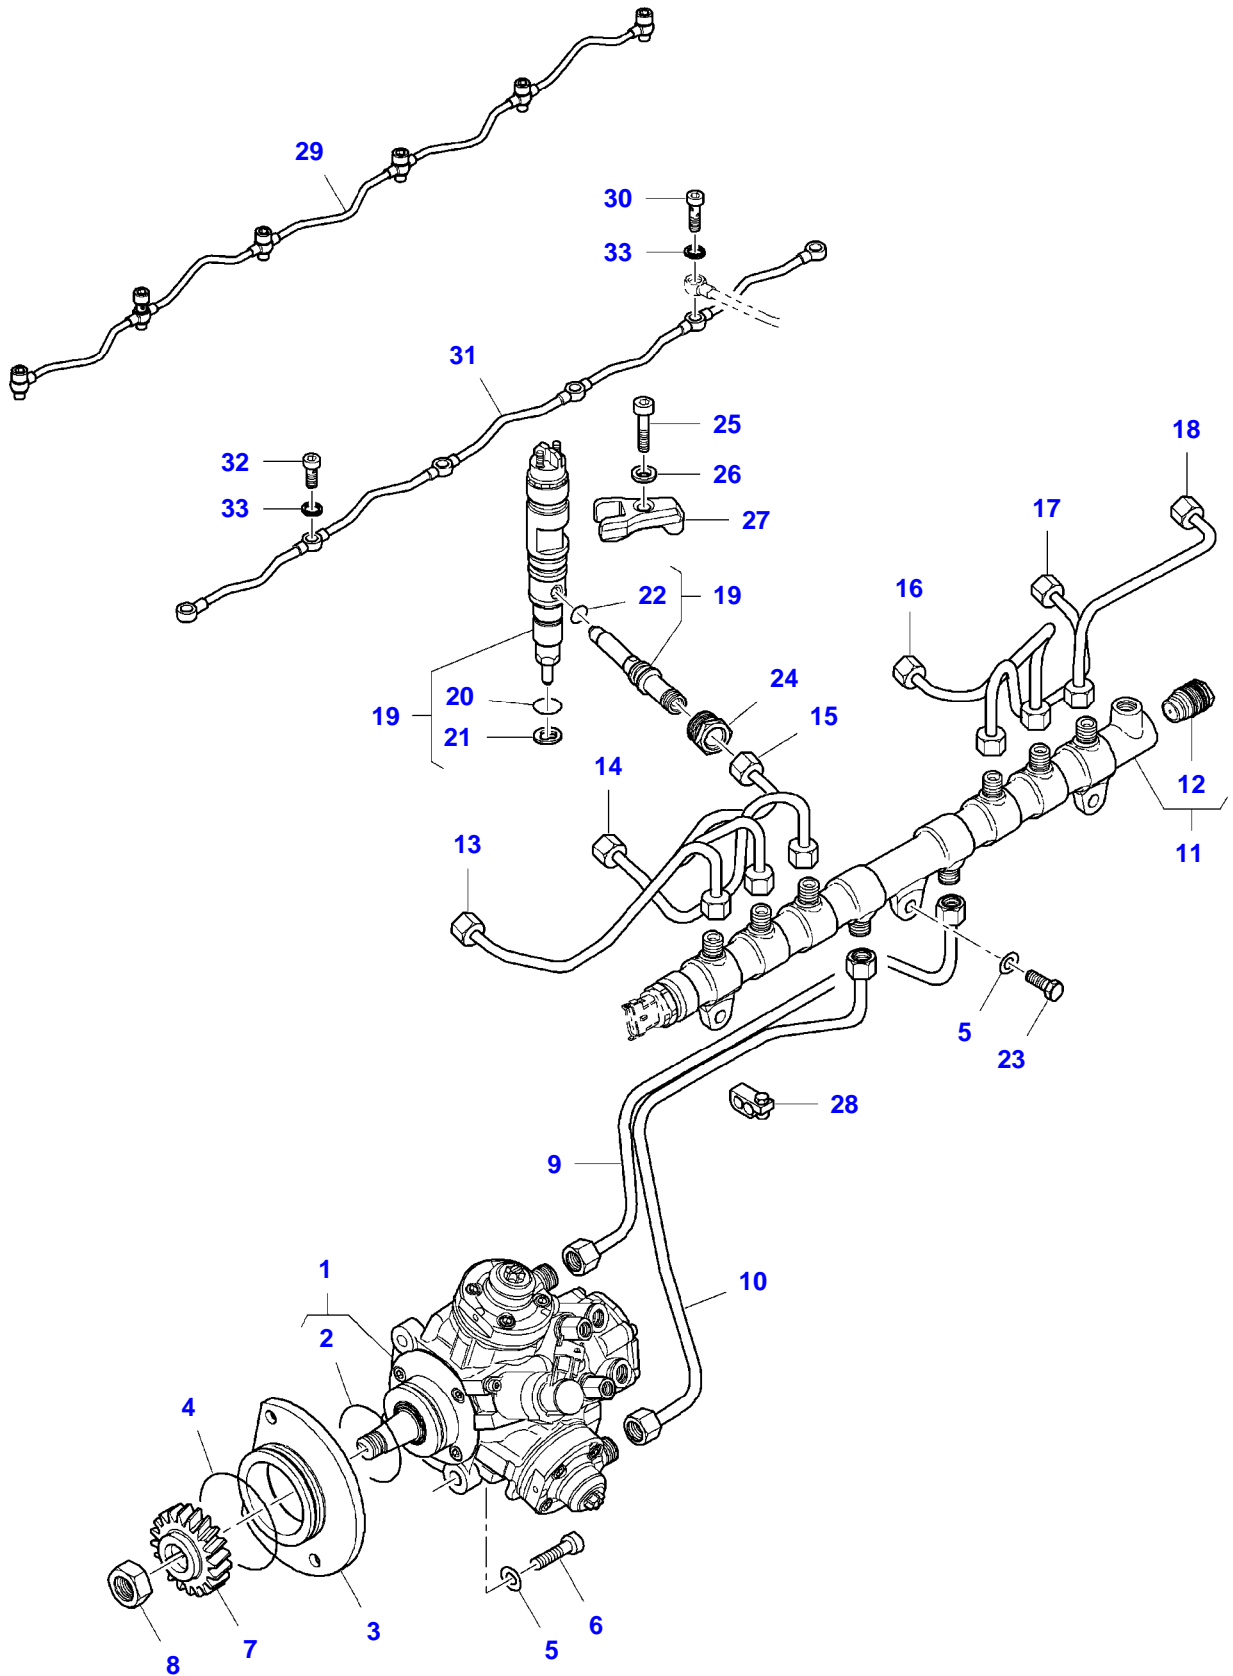

Item	Part Number	Qty	Description Comments
1	V837073601	1	WATER PUMP INCLUDES ITEMS 2-14
2	V528801780	1	HEX CAP SCREW
3	V836122910	1	WASHER
4	V614612530	1	O-RING [C]
5	V617330052	1	LOCK RING [C]
6	V610063044	2	BALL BEARING [C]
7	V836336047	1	IMPELLER
8	V836747716	1	SLEEVE
9	V836859452	1	WATER PUMP CARTRIDGE GASKET [C]
10	V836867624	1	PLATE
11	V836867659	3	WASHER
12	V528801052	3	HEX CAP SCREW
13	V837073605	1	WATER PUMP SHAFT
14	V614602430	2	O-RING [A][C]
15	V685041022	1	MULTI-RIBBED BELT
16	V837073622	1	GASKET [B][C]
17	V615881418	2	SEALING WASHER [A]
18	V836119079	1	PLUG
19	V615881620	1	SEALING WASHER [C]
20	V837073606	1	WATER PUMP MULTI-RIBBED PULLEY
21	V581804702	2	HEX SOCKET SCREW
22	V581804602	2	HEX SOCKET SCREW
23	V615882227	3	SEALING WASHER [B][C]
24	V640045022	3	PLUG
25	V615881822	2	SEALING WASHER [B][C]
26	V640325018	2	PLUG
27	V836855602	1	WATER PIPE
28	V528801420	6	HEX CAP SCREW
29	V836336425	1	INTERMEDIATE PLATE
30	V836855603	1	GASKET [A]
31	V836331590	1	THERMOSTAT
32	V836015156	1	THERMOSTAT
33	V836874455	1	THERM. HOUSING
34	V836646393	1	GASKET [A]
35	V614602430	2	O-RING [A]
36	V529801480	2	HEX CAP SCREW
37	V640325110	1	SCREW PLUG
38	V615871014	1	SEALING WASHER [A]
39	V640325014	1	PLUG
40	V836874467	1	WATER PIPE
41	V837073777	1	SUPPORT
42	V529801870	1	HEX CAP SCREW
43	V529801470	1	HEX CAP SCREW
44	V528801360	2	HEX CAP SCREW
45	V836652803	2	SPACER PIECE
46	V837079407	1	WATER PUMP REPAIR KIT

[A] INCLUDED IN KIT V837079466

[B] INCLUDED IN KIT V837079467

[C] INCLUDED IN KIT V837079407

5275C COMBINE (STAGE 3B / TIER 4I) (553900001-553900030)
8024598-F5-1