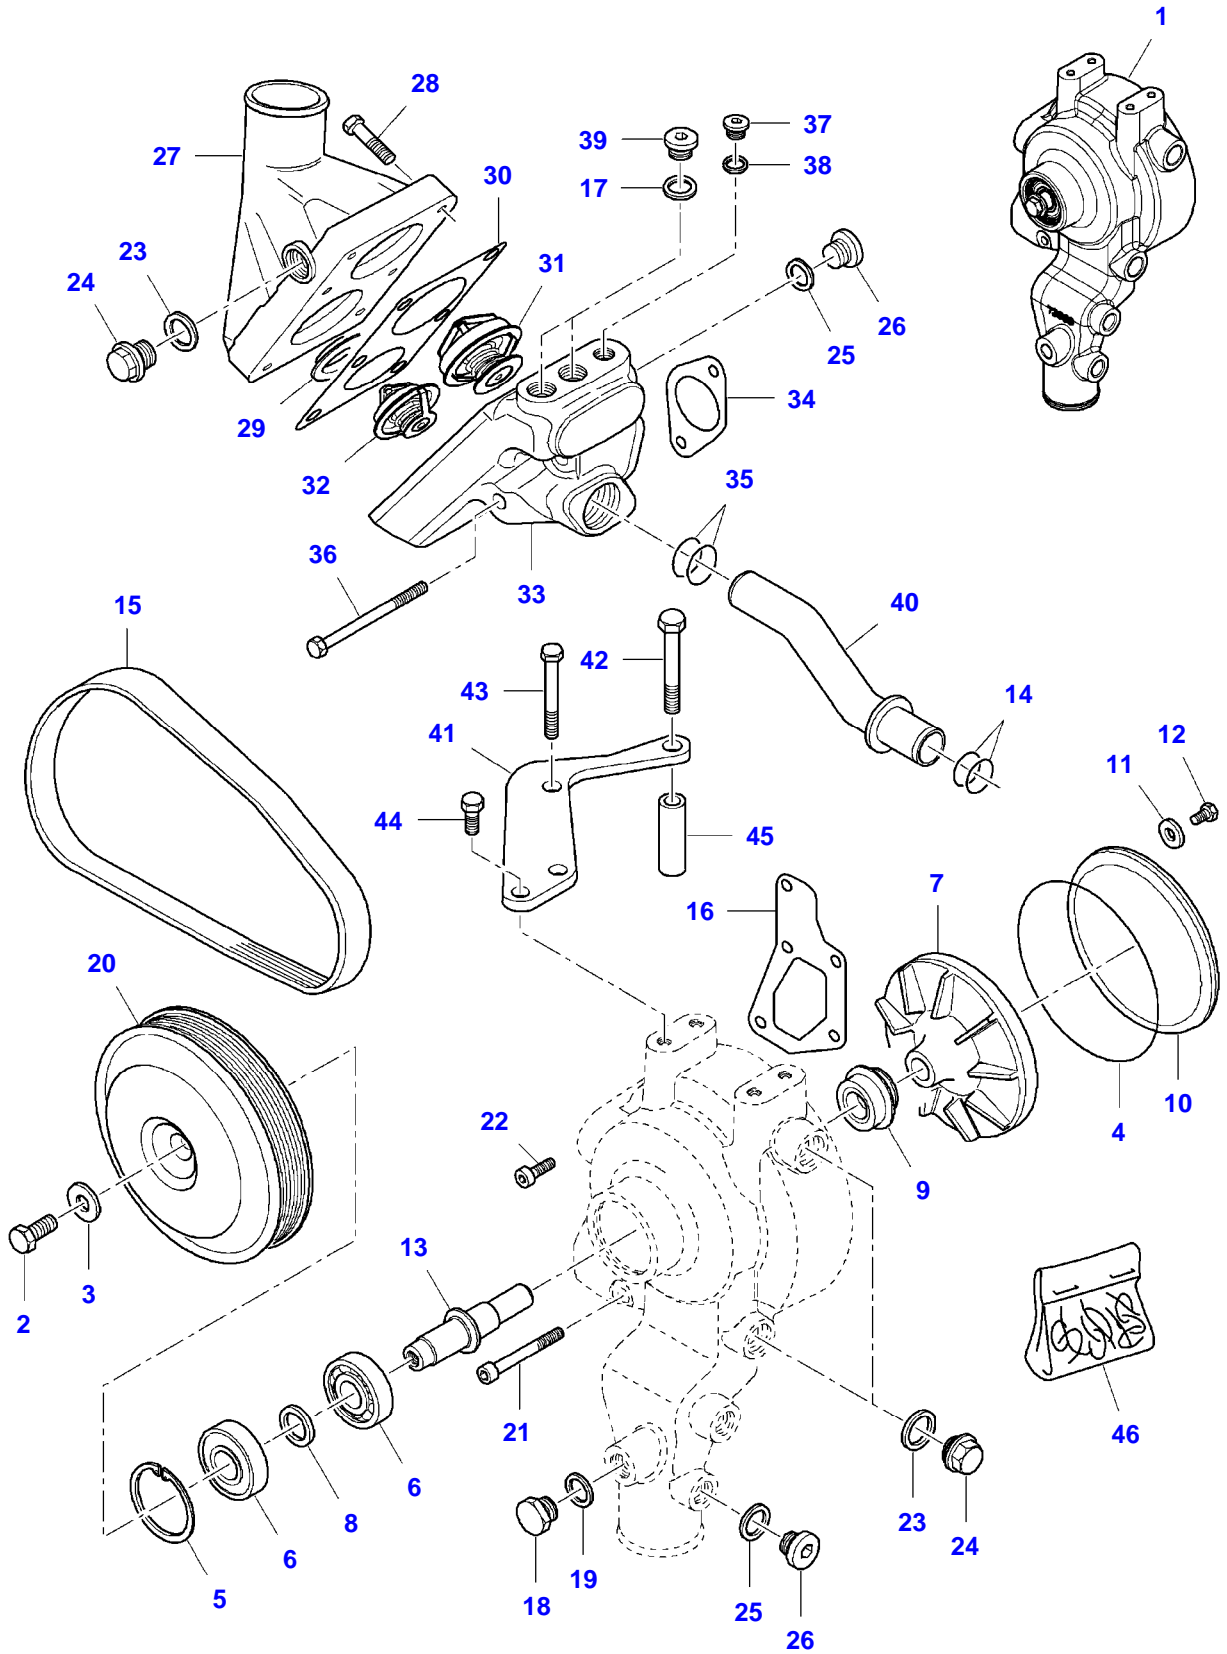

Item	Part Number	Qty	Description	Comments
1	V837084090	1	BREATHER VALVE	
2	V837079487	1	CHECK VALVE	
3	V529801480	3	HEX CAP SCREW	
4	V500150842	4	WASHER	
5	V581804630	4	HEX SOCKET SCREW	
6	V837067936	1	QUICK COUPLER	
7	V837074303	1	AIR HOSE	
8	V602090544	2	HOSE CLIP	
9	V837074422	1	HOSE	
10	V602079516	2	HOSE CLIP	
11	V837074299	1	HOSE	
12	V837074103	1	BRACKET	

5275C COMBINE (STAGE 3B / TIER 4I) (553900001-553900030)
8024780-F5-1