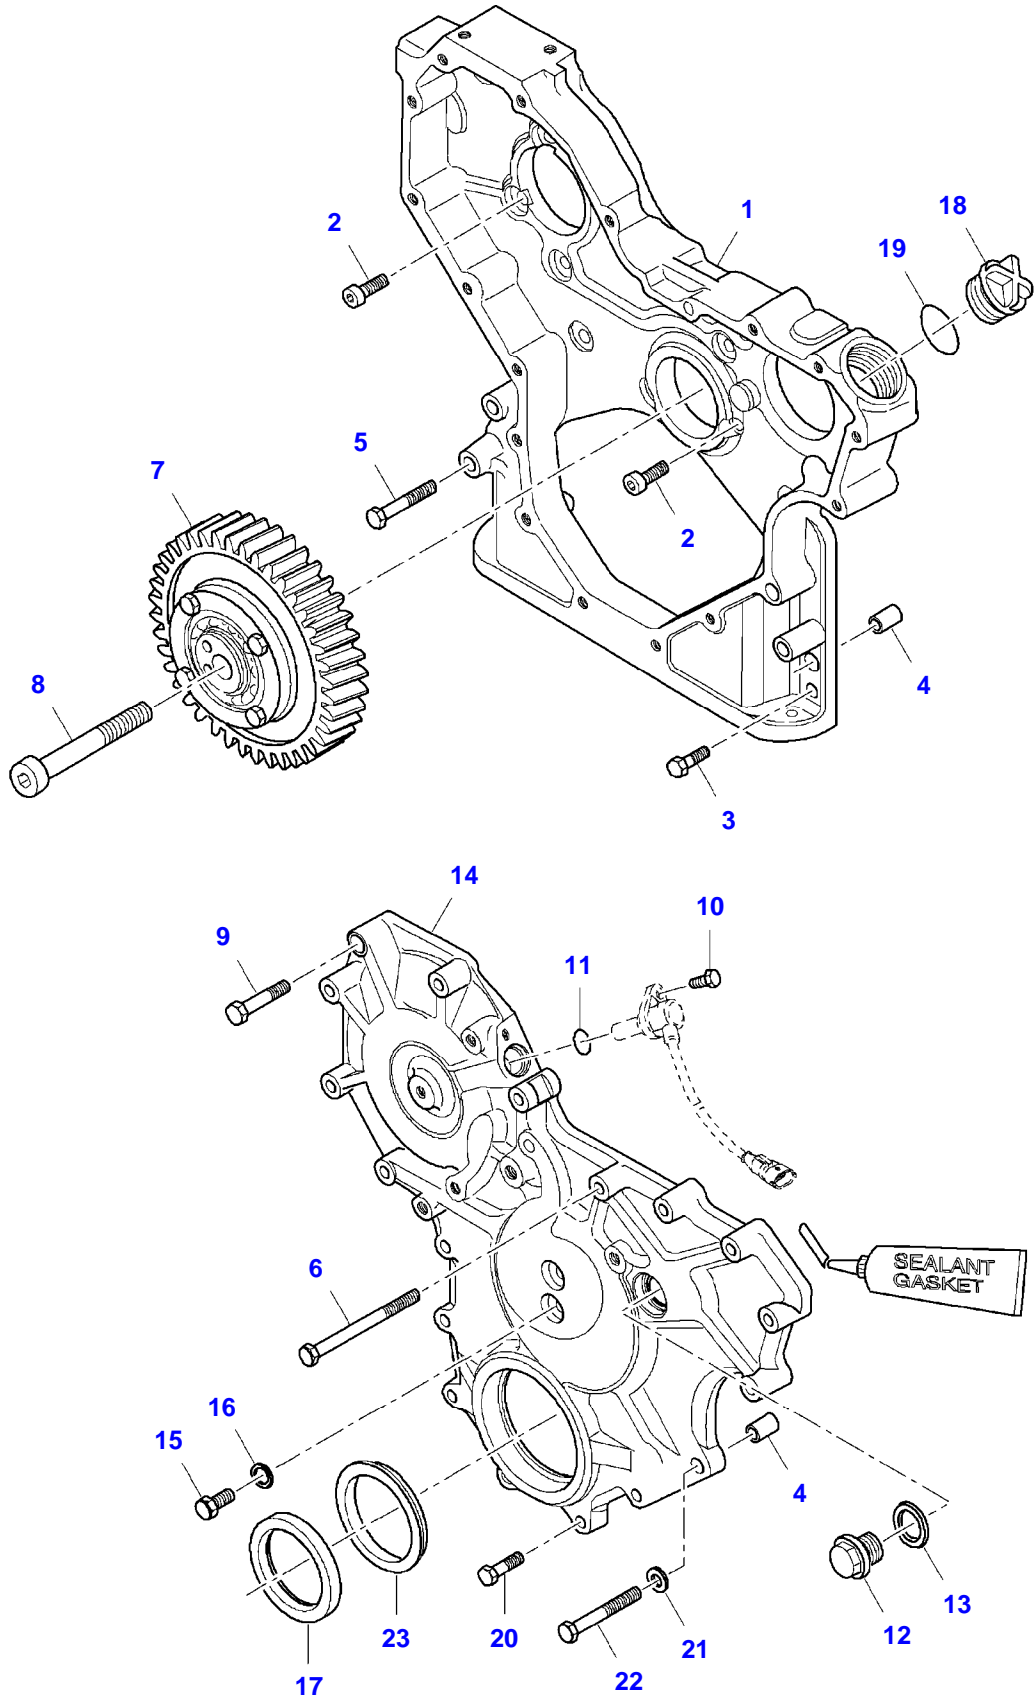

5275C COMBINE (STAGE 3B / TIER 4I) (553900001-553900030)
8024545-F5-1

TIMING GEARS AND HOUSING

Item	Part Number	Qty	Description Comments	Technical Specification
1	V837073565	1	TIMING GEAR CASE	
2	V581804600	10	HEX SOCKET SCREW	
3	V528801400	2	HEX CAP SCREW	
4	V598359850	3	PIN	
5	V529801470	3	HEX CAP SCREW	
6	V529801540	1	HEX CAP SCREW	
7	V837073583	1	IDLER GEAR	
8	V581705910	1	HEX SOCKET SCREW	
9	V529801440	9	HEX CAP SCREW	
10	V528801062	1	HEX CAP SCREW	
11	V614601718	1	O-RING	
12	V640045022	1	PLUG	
13	V615882227	1	SEALING WASHER [A]	
14	V837073566	1	GEAR HOUSING FRONT COVER	
15	V528801380	2	HEX CAP SCREW	
16	V615870814	2	SEALING WASHER [A]	
17	V836840883	1	CRANKSHAFT SEAL [A]	
	V836873100	X	SPACER RING	+ 3.00 MM
18	V836017927	1	CAP	
19	V614603540	1	O-RING [A]	
20	V528801410	6	HEX CAP SCREW	
21	V836120989	1	WASHER	
22	V529801520	1	HEX CAP SCREW	
23	V836855636	1	SHIELD	

[A] INCLUDED IN KIT V837079467