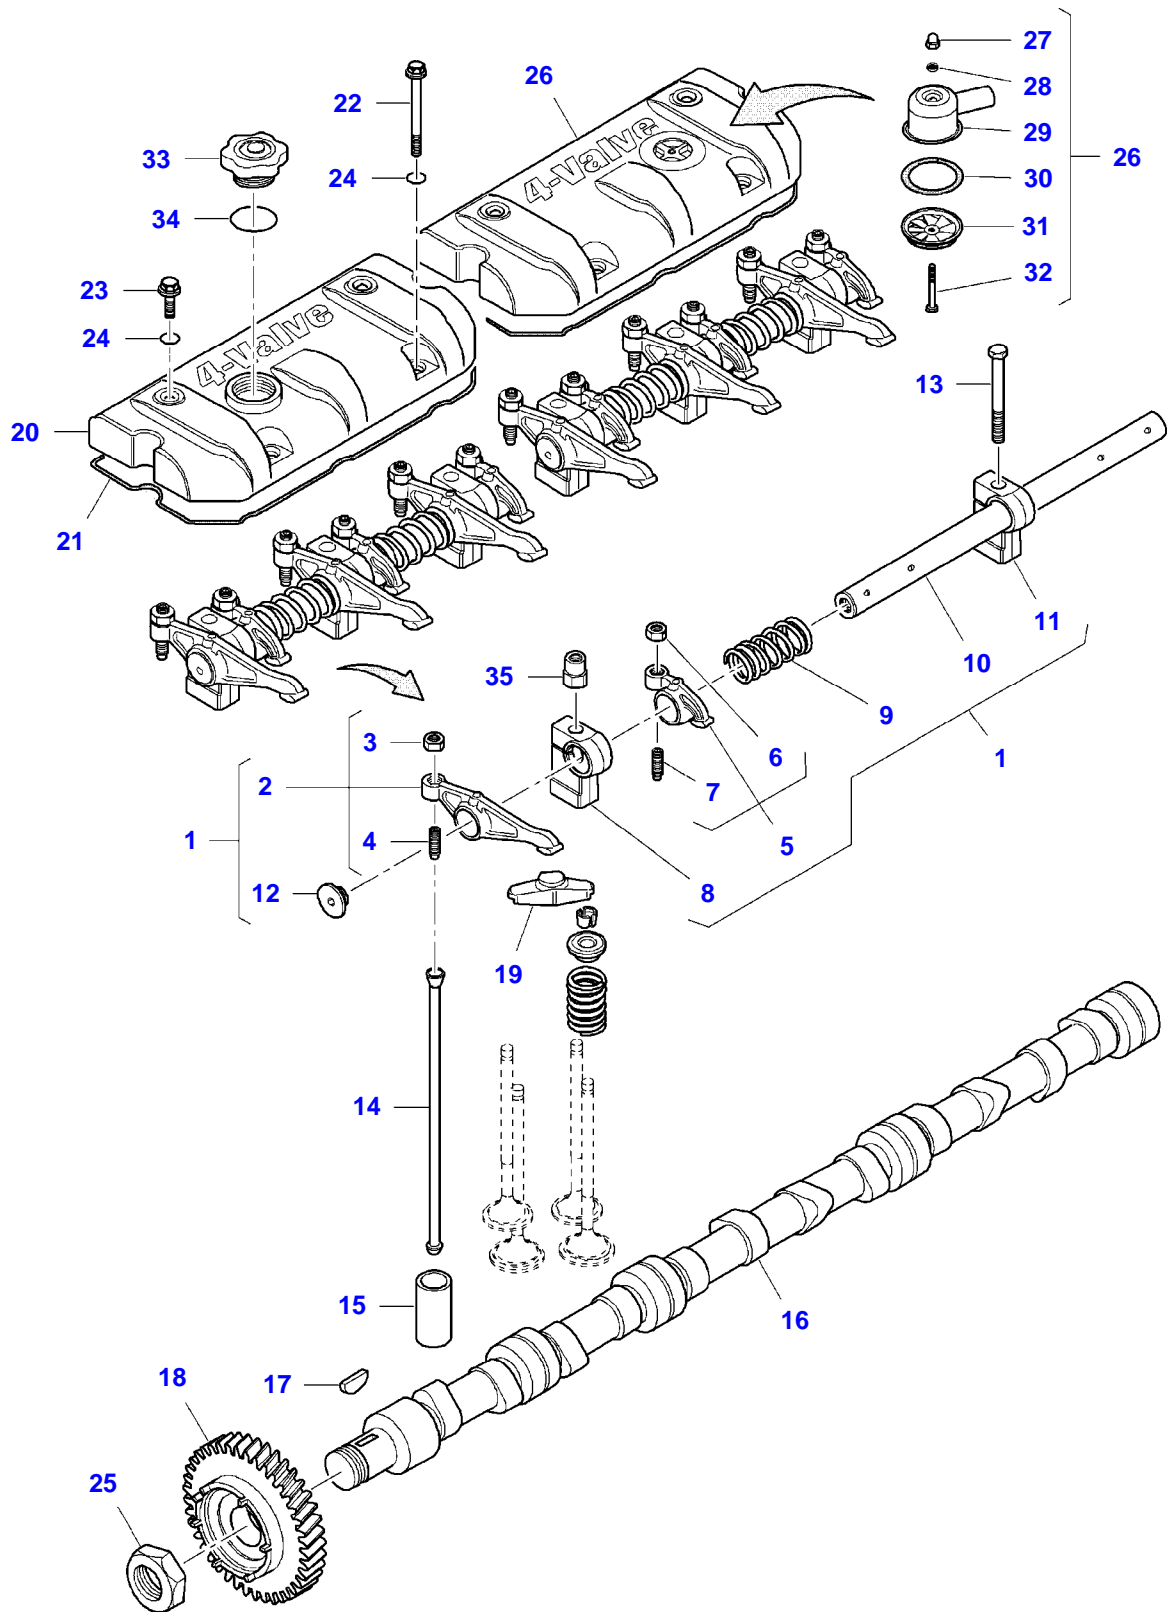

CRANKSHAFT AND PISTONS

Item	Part Number	Qty	Description Comments	Technical Specification
1	V837073985	1	CRANKSHAFT	
2	V836867857	1	KEY	
3	V837074082	6	PISTON	
4	V837079460	1	PISTON RING KIT	
5	V836840928	1	CONNECTING ROD KIT	
6	V836864141	12	CONNECTING ROD BOLT	
7	V836110646	6	BEARING BUSH	STD
8	V837070345	1	SPACER	
9	V836867472	1	PULLEY	
10	V836179781	6	CONROD BEARING	STD
	V836112762	X	BEARING SHELL	
	V836112763	X	BEARING SHELL	
	V836112765	X	BEARING SHELL	
	V836112767	X	BEARING SHELL	
11	V836840944	6	MAIN BEARING	STD
	V836840978	X	MAIN BEARING	+ 0.25 MM
	V836840979	X	MAIN BEARING	+ 0.50 MM
	V836840980	X	MAIN BEARING	
	V836840981	X	MAIN BEARING	
12	V836879152	1	MAIN BEARING	STD
	V836840945	X	THRUST WASHER	
	V836840982	X	THRUST WASHER	+ 0.10 MM
	V836840983	X	THRUST WASHER	+ 0.20 MM
13	V836674069	1	GEAR,CRANKSHAFT	
14	V837073560	1	GEAR,CRANKSHAFT	
15	V836855637	1	RING	
16	V837073679	1	CRANKSHAFT HUB	
17	V837070177	1	CRANKSHAFT VIBRATION DAMPENER	
18	V836847641	1	CRANKSHAFT NUT	
19	V581705490	6	HEX SOCKET SCREW	

5275C COMBINE (STAGE 3B / TIER 4I) (553900001-553900030)
8024548-F5-1