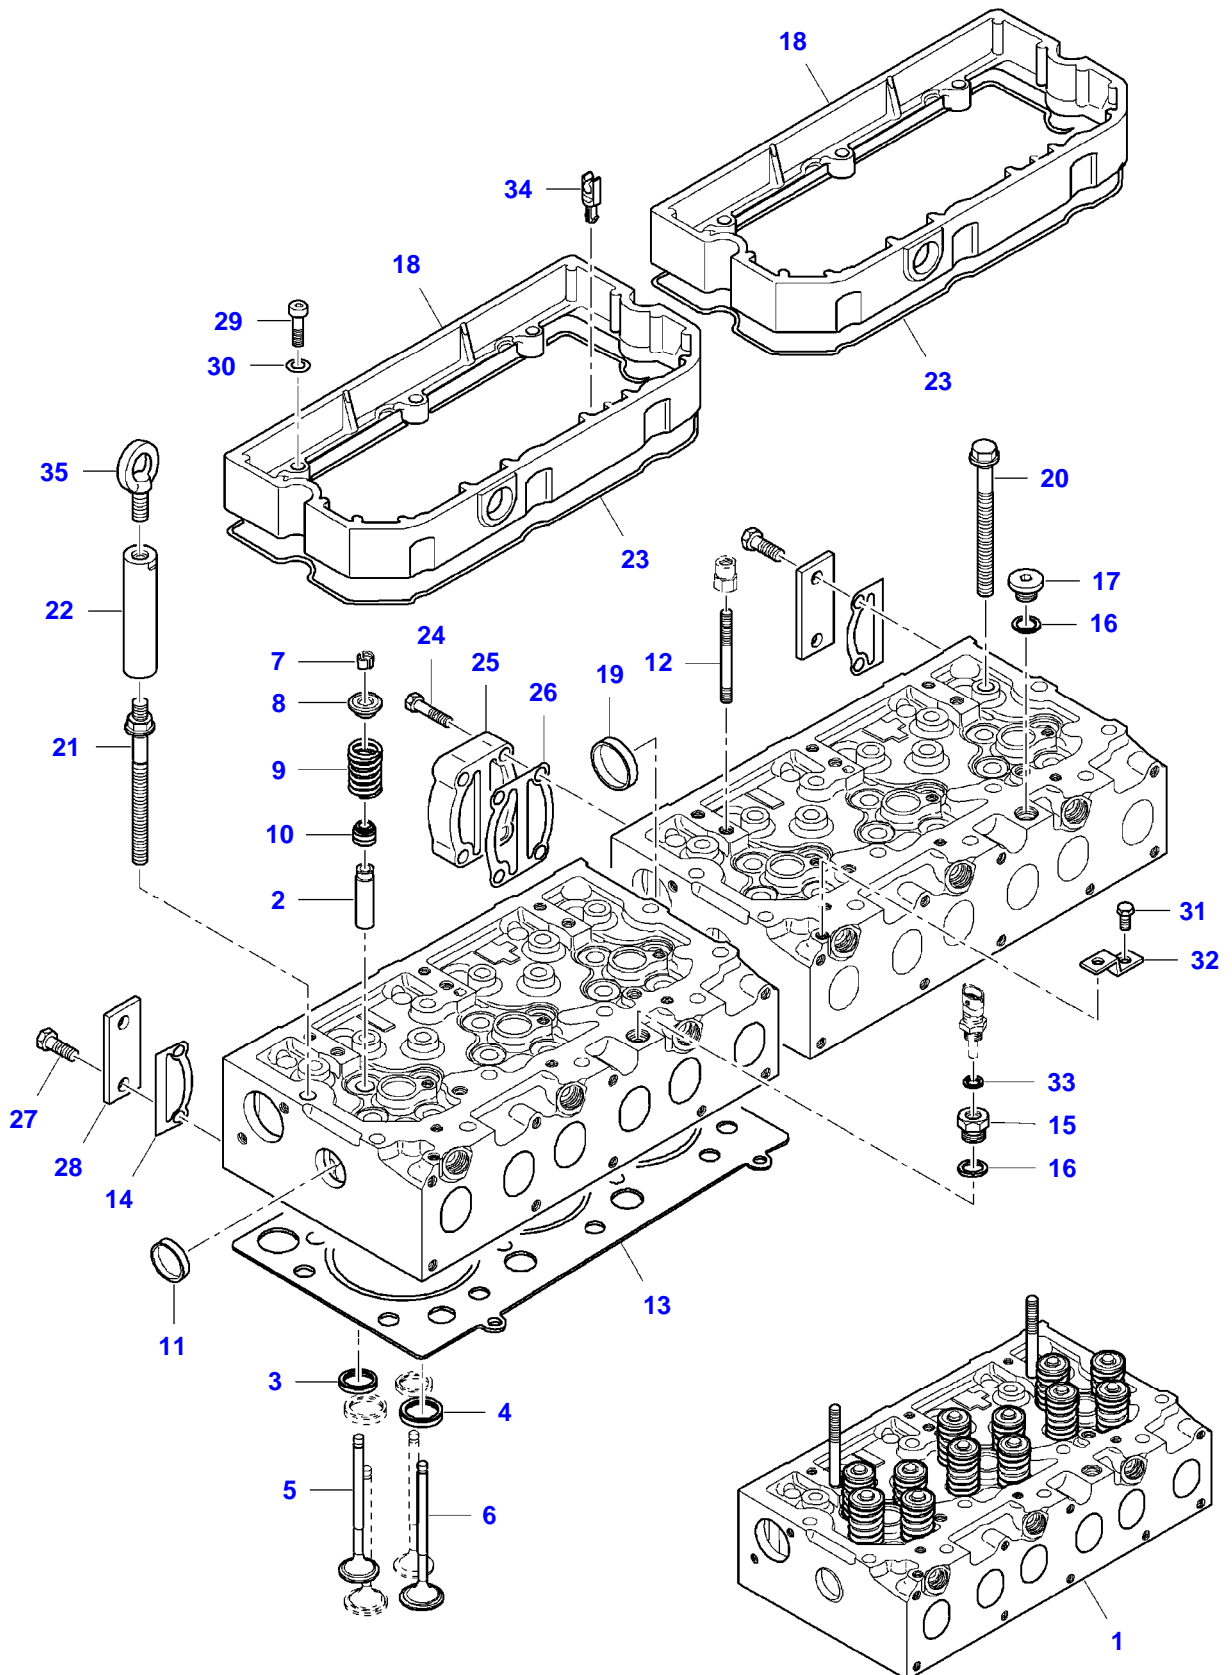

Item	Part Number	Qty	Description Comments
1	V837069016	2	ROCKER SHAFT ASM
2	V837069011	6	ROCKER ARM
3	V512861000	6	NUT
4	V837069023	6	VALVE ROCKER ADJUSTMENT SCREW
5	V837069013	6	ROCKER ARM
6	V512861000	6	NUT
7	V837069023	6	VALVE ROCKER ADJUSTMENT SCREW
8	V837069017	4	ROCKER SHAFT BRACKET
9	V837069019	4	SPRING
10	V837069015	2	SHAFT
11	V837069018	2	ROCKER SHAFT BRACKET
12	V837069020	4	PLUG
13	V529801910	2	HEX CAP SCREW
14	V837070119	12	PUSH ROD
15	V836014264	12	TAPPET
16	V837069101	1	CAMSHAFT
17	V603305760	1	WOODRUFF KEY
18	V837073562	1	GEAR,CAMSHAFT
19	V837073089	12	VALVE BRIDGE
20	V837070447	1	VALVE ROCKER COVER
21	V837067881	2	VALVE ROCKER COVER GASKET [A]
22	V540801910	4	HEXAGON FLANGE BOLT
23	V540801780	4	HEXAGON FLANGE BOLT
24	V614901030	8	O-RING [A]
25	V837069085	1	NUT
26	V837070452	1	VALVE ROCKER COVER
27	V519600602	1	NUT
28	V836667508	1	SEALING WASHER
29	V837070442	1	BREATHER CAP
30	V836667459	1	GASKET
31	V837070443	1	BREATHER
32	V528801172	1	HEX CAP SCREW
33	V836659968	1	OIL FILLER CAP
34	V614704850	1	O-RING [A]
35	V836655406	4	SLEEVE NUT [A] INCLUDED IN KIT V837079466

5275C COMBINE (STAGE 3B / TIER 4I) (553900001-553900030)
8024637-F5-1