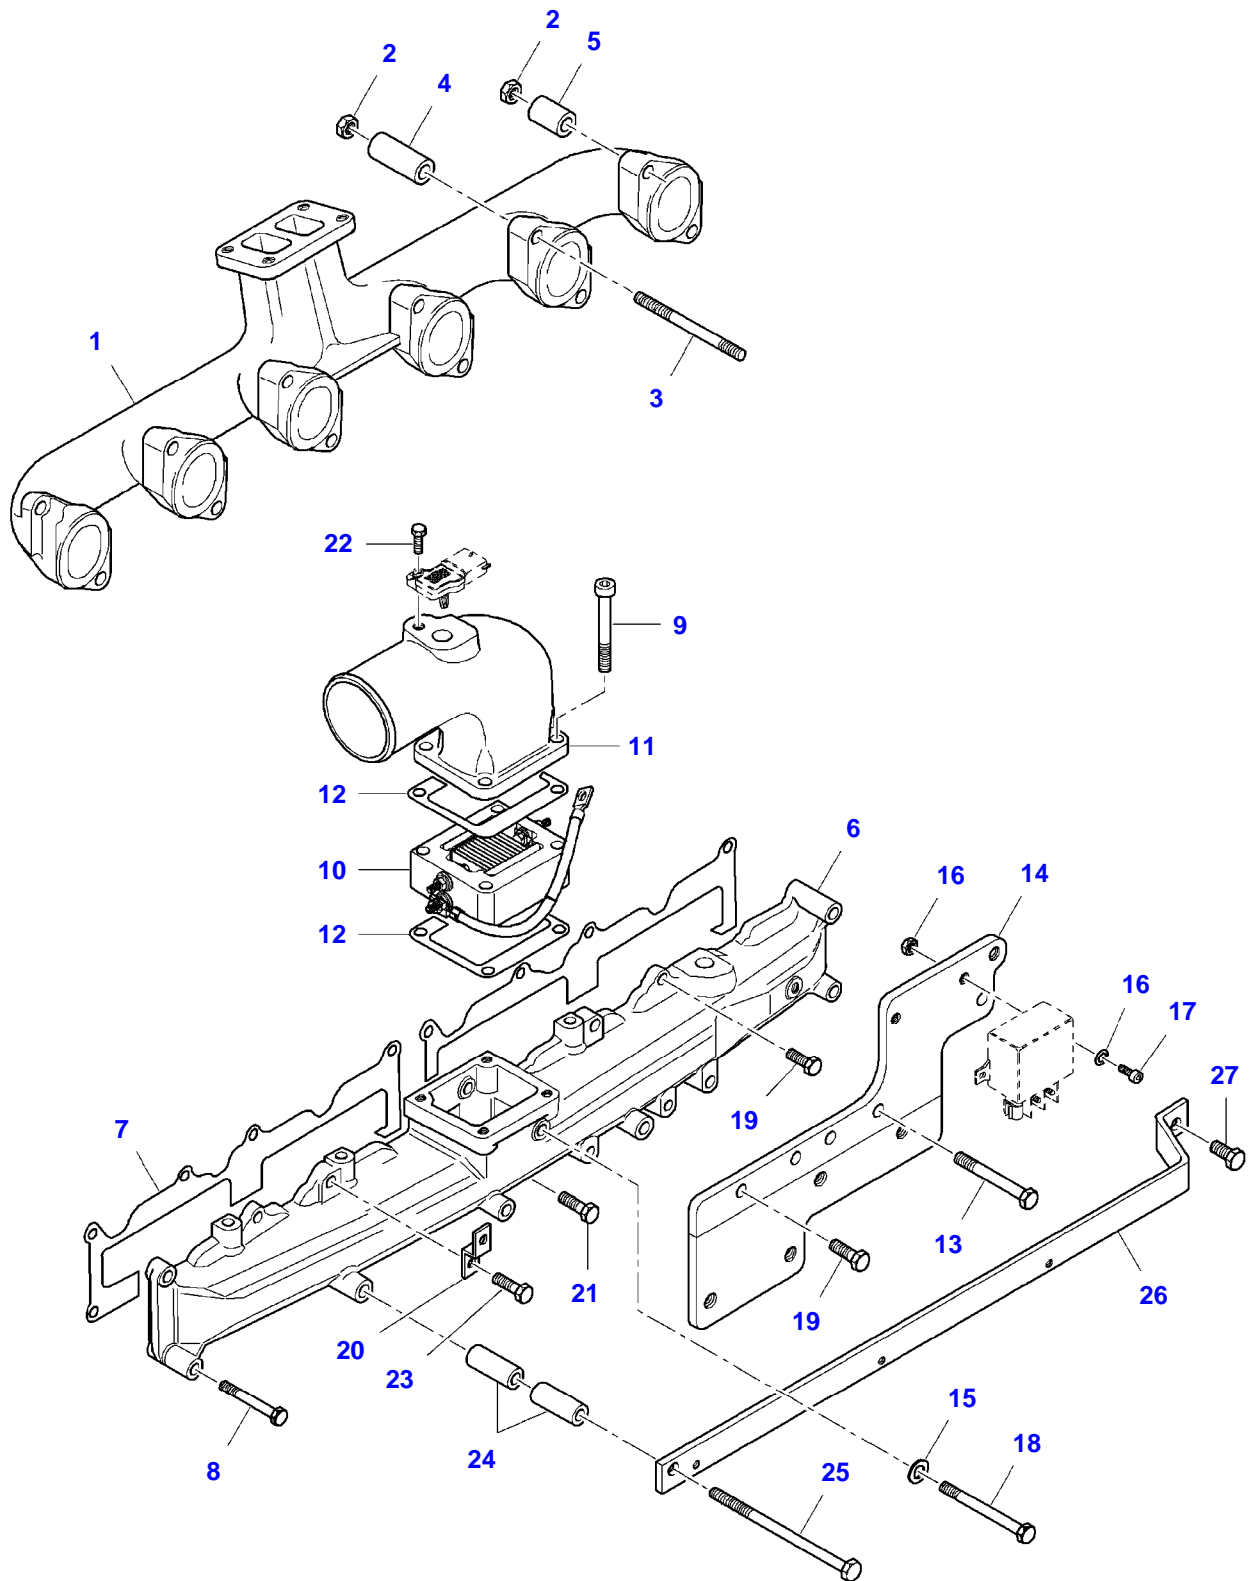

CYLINDER HEAD

Item	Part Number	Qty	Description Comments	Technical Specification
1	V837073233	2	CYLINDER HEAD INCLUDES ITEMS 2-12	
2	V837073174	24	VALVE GUIDE	
3	V837064907	12	VALVE SEAT	STD 4V EXHAUST
	V837070187	X	VALVE SEAT	4V EXHAUST + 0.20 MM
4	V837064908	12	VALVE SEAT	STD 4V INTAKE
	V837070188	X	VALVE SEAT	4V INTAKE + 0.20 MM
5	V837069002	12	EXHAUST VALVE	
6	V837069003	12	INTAKE VALVE	
7	V837064910	48	COTTER	
8	V837069004	24	SPRING PLATE	
9	V837069005	24	VALVE SPRING	
10	V837073165	24	VALVE STEM GASKET [A]	
11	V836647942	8	CUP PLUG	
12	V546801900	4	STUD BOLT	
13	V837070290	2	CYLINDER HEAD GASKET [A]	
14	V836867753	2	GASKET [A]	
15	V836119643	1	THREADED NIPPLE	
16	V615881822	2	SEALING WASHER [A]	
17	V640325018	1	PLUG	
18	V837084220	2	VALVE ROCKER COVER FRAME	
19	V640016045	1	CUP PLUG	
20	V837069025	32	CYLINDER HEAD BOLT	
21	V837073571	2	CYLINDER HEAD BOLT	
22	V836867567	2	LIFTING EYE EXTENSION	
23	V837067881	2	VALVE ROCKER COVER GASKET [A]	
24	V528801830	4	HEX CAP SCREW	
25	V836855348	1	CONNECTION FLANGE	
26	V836867752	1	GASKET [A]	
27	V528801800	4	HEX CAP SCREW	
28	V836855350	2	BLOCK OFF PLATE	
29	V581804630	6	HEX SOCKET SCREW	
30	V500950800	6	SPRING WASHER	
31	V528801360	1	HEX CAP SCREW	
32	V836747849	1	SUPPORT	
33	V615881418	1	SEALING WASHER [A]	
34	V837073227	4	BAND	
35	V836640752	2	LIFT EYE [A] INCLUDED IN KIT V837079466	

5275C COMBINE (STAGE 3B / TIER 4I) (553900001-553900030)
8024636-F5-1