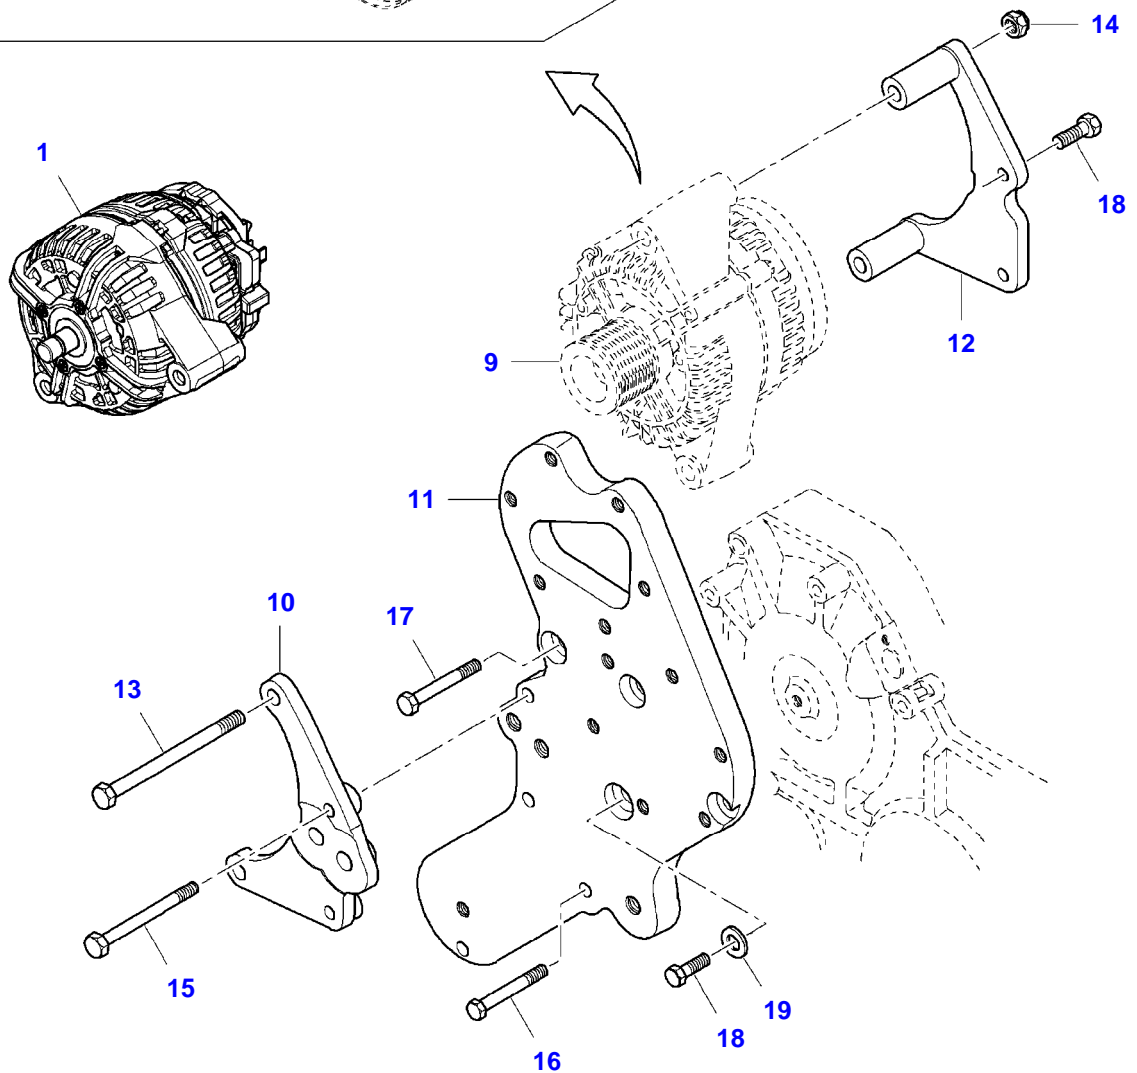

Item	Part Number	Qty	Description Comments
1	V837073357	1	ENGINE CONTROL UNIT F.I.E 74.626
2	V836667732	2	TEMPERATURE SENSOR
3	V837070201	2	PRESSURE SENSOR
4	V837073934	1	BOOST PRESSURE SENSOR
5	V837069150	1	CRANKSHAFT SPEED SENSOR
6	V837070189	1	SPEED SENSOR
7	V837079599	1	FUEL PRESSURE SENSOR
8	V837069047	1	RELAY
9	V837070055	1	WIRE
10	V504600602	2	NUT
11	V500050642	3	WASHER
12	V837074063	1	ENGINE WIRE HARNESS INCLUDES ITEMS 13
13	V837073181	2	RETAINER CLAMP
14	V837073922	2	LOCKING PLATE
15	V837073921	2	LOCKING RING
16	V837073916	2	ENGINE WIRE HARNESS INJECTORS
17	V581804182	3	HEX SOCKET SCREW
18	V528801362	1	HEX CAP SCREW
19	V500150842	1	WASHER
20	V837070292	1	GROUND WIRE
21	V651754720	10	CABLE TIE
22	V837070054	1	WIRE INCLUDES ITEMS 23
23	V836864541	1	FUSE 250A
24	V837074045	1	HARNESS CONNECTOR
25	V602060610	2	RETAINER CLAMP
26	V602060612	1	RETAINER CLAMP
27	V837074049	1	COLLAR
28	V837074130	1	HOLDER

5275C COMBINE (STAGE 3B / TIER 4I) (553900001-553900030)
8024774-F5-1