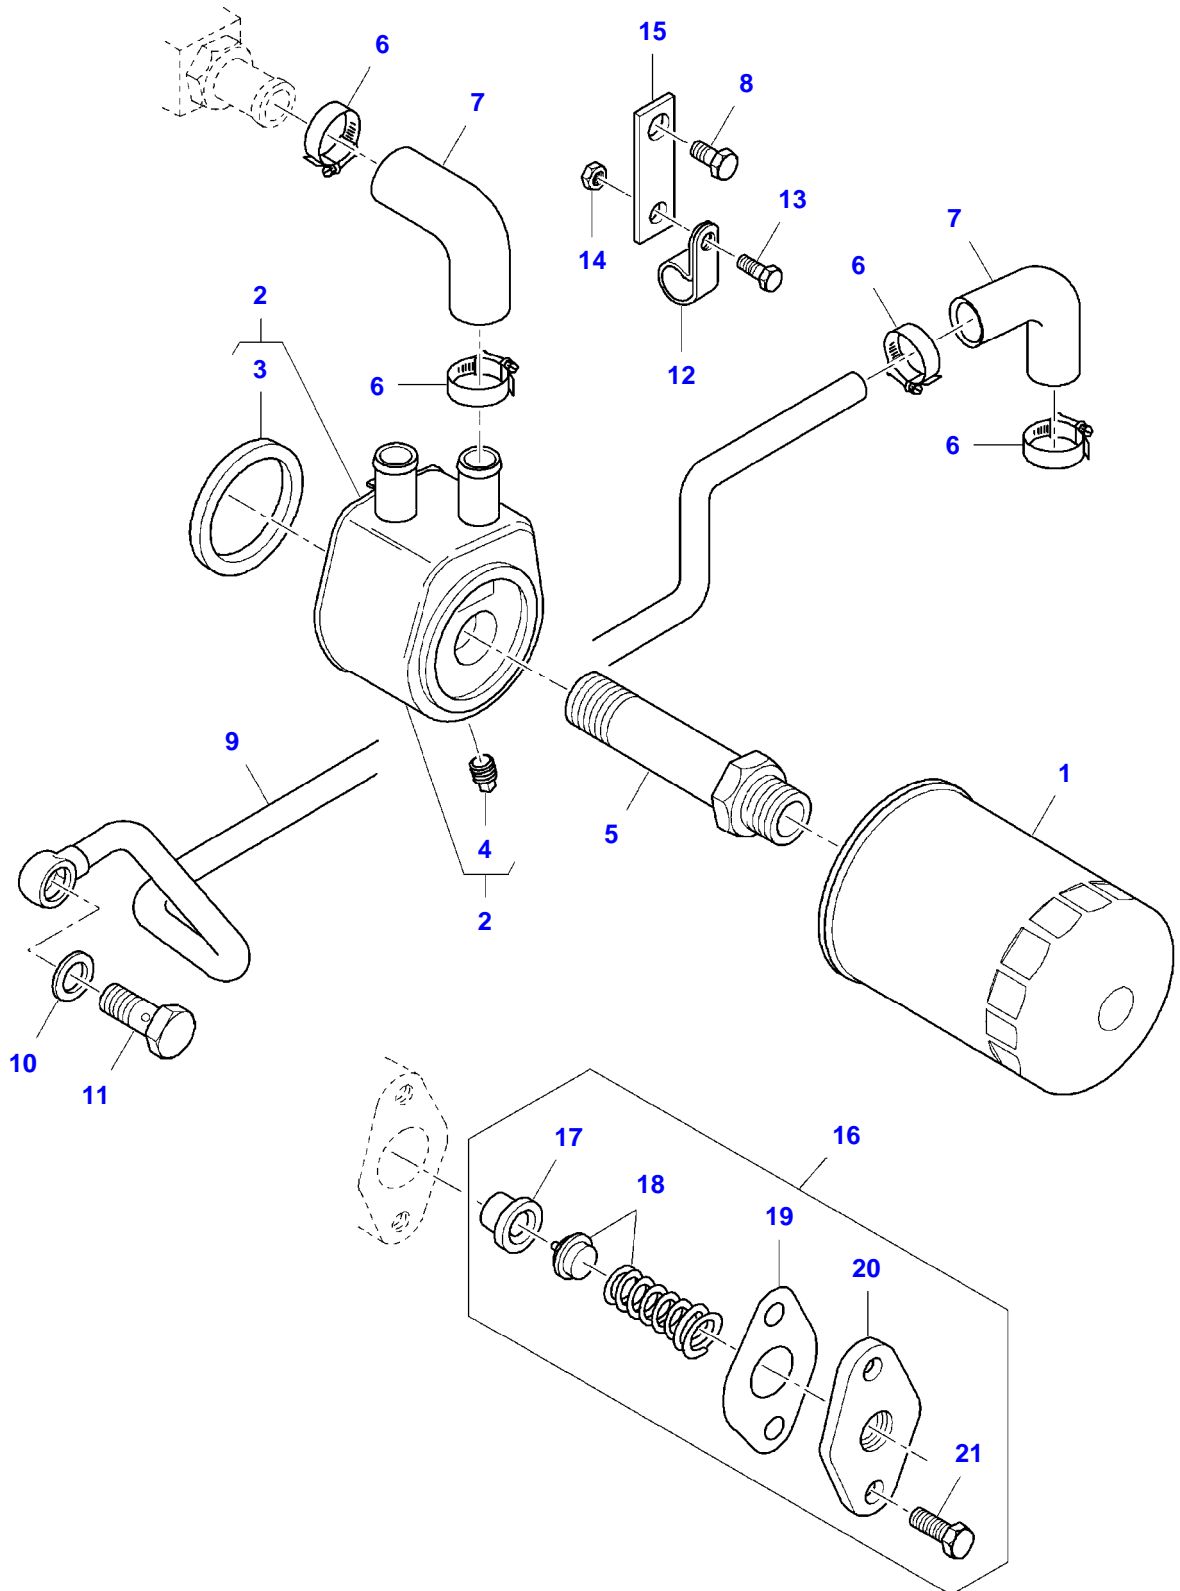

Item	Part Number	Qty	Description Comments
1	V836347308	1	OIL SUMP
2	V836322538	1	OIL SUMP GASKET [A]
3	V500950800	4	SPRING WASHER
4	V580804600	4	HEX SOCKET SCREW
5	V580805000	24	HEX SOCKET SCREW
6	V836884179	2	PLATE
7	V615882227	1	SEALING WASHER [A]
8	V640045022	1	PLUG
9	V836867888	1	DIPSTICK
10	V836855300	1	LUBRICATING OIL PUMP INCLUDES ITEMS 11-23
11	V836122910	1	WASHER
12	V836338667	1	GEAR
13	V836338186	1	FRAME
14	V836322909	1	BUSH
15	V836322906	1	OIL PUMP SHAFT
16	V528801382	4	HEX CAP SCREW
17	V836338182	1	OIL PUMP SHAFT
18	V836338180	1	GEAR,OIL PUMP
19	V836322909	2	BUSH
20	V836338188	1	GASKET [A]
21	V836855297	1	COVER
22	V836322909	1	BUSH
23	V504861000	1	NUT
24	V836007871	X	SHIM
25	V581805050	2	HEX SOCKET SCREW
26	V836008449	2	GASKET [A]
27	V581804602	4	HEX SOCKET SCREW
28	V836866569	1	OIL PIPE
29	V836338201	1	GASKET [A]
30	V500150840	1	WASHER
31	V528801360	2	HEX CAP SCREW
32	V641086012	1	STRAIGHT FITTING
33	V615881620	1	SEALING WASHER [A]
34	V836859955	1	SUPPORT
35	V836866563	1	ADAPTER FLANGE
36	V614702230	1	O-RING [A]
37	V581804680	2	HEX SOCKET SCREW
38	V836867889	1	OIL DIPSTICK GUIDE PIPE
39	V602060612	1	RETAINER CLAMP
40	V528801400	2	HEX CAP SCREW
41	V504800800	1	NUT
42	V836855674	1	OIL PUMP SUCTION PIPE [A] INCLUDED IN KIT V837079467

5275C COMBINE (STAGE 3B / TIER 4I) (553900001-553900030)
8024664-F5-1