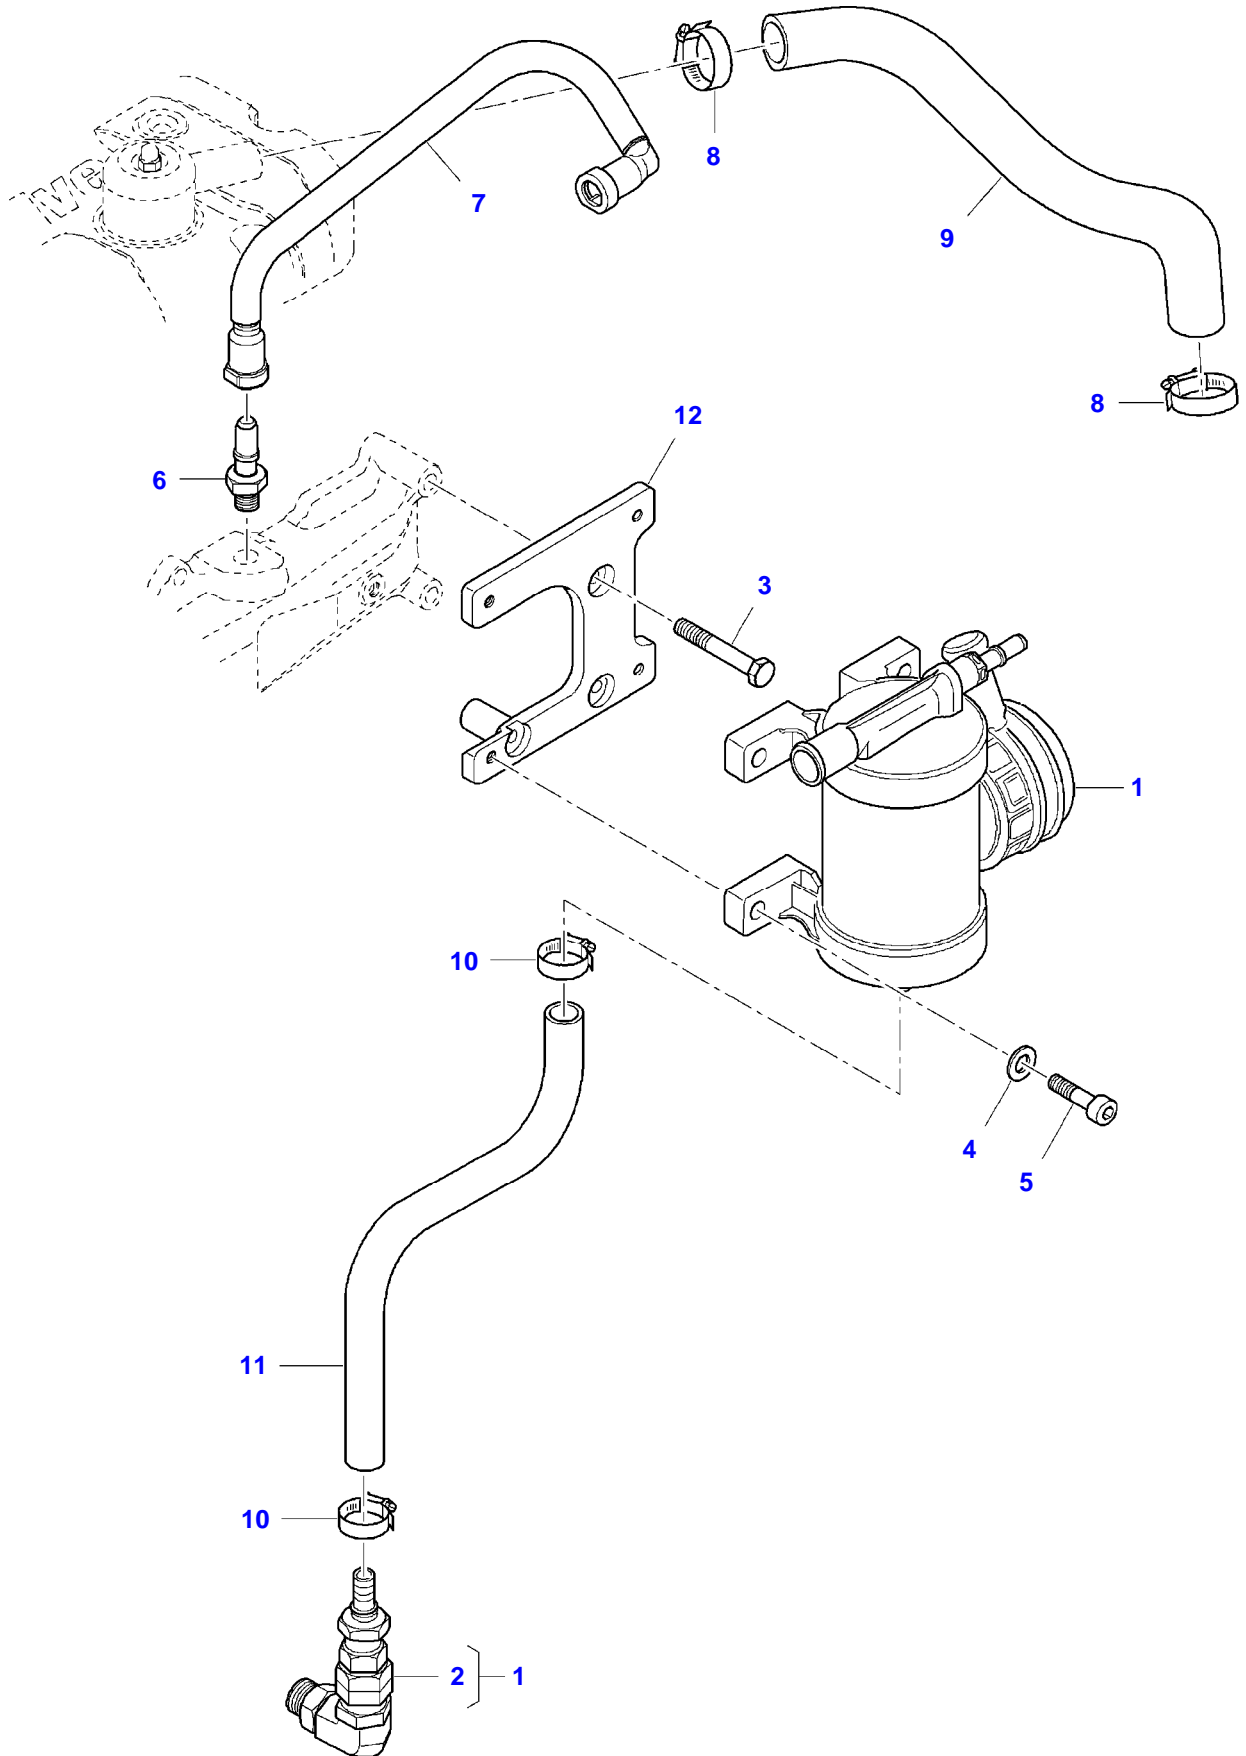

OIL COOLER AND FILTER

Item	Part Number	Qty	Description Comments
1	V836679586	1	ENGINE OIL FILTER
2	V836859699	1	OIL COOLER
3	V836862235	1	SEAL [A]
4	V640004004	1	PLUG
5	V836859700	1	UNION
6	V602079516	4	HOSE CLIP
7	V836859899	2	RUBBER ELBOW
8	V528801760	1	HEX CAP SCREW
9	V837073863	1	WATER PIPE
10	V615881822	2	SEALING WASHER [A]
11	V640435015	1	BANJO BOLT
12	V602074615	1	RETAINER CLAMP
13	V528801382	1	HEX CAP SCREW
14	V504800800	1	NUT
15	V837070143	1	SUPPORT
16	V837079484	1	OIL PRESSURE CONTROL VALVE
17	V836659521	1	VALVE SEAT
18	V836667650	1	SPRING ASSEMBLY
19	V836322190	1	GASKET [A]
20	V837074289	1	COVER
21	V528801382	2	HEX CAP SCREW [A] INCLUDED IN KIT V837079467

5275C COMBINE (STAGE 3B / TIER 4I) (553900001-553900030)
8024777-F5-1

8024777-F5-1