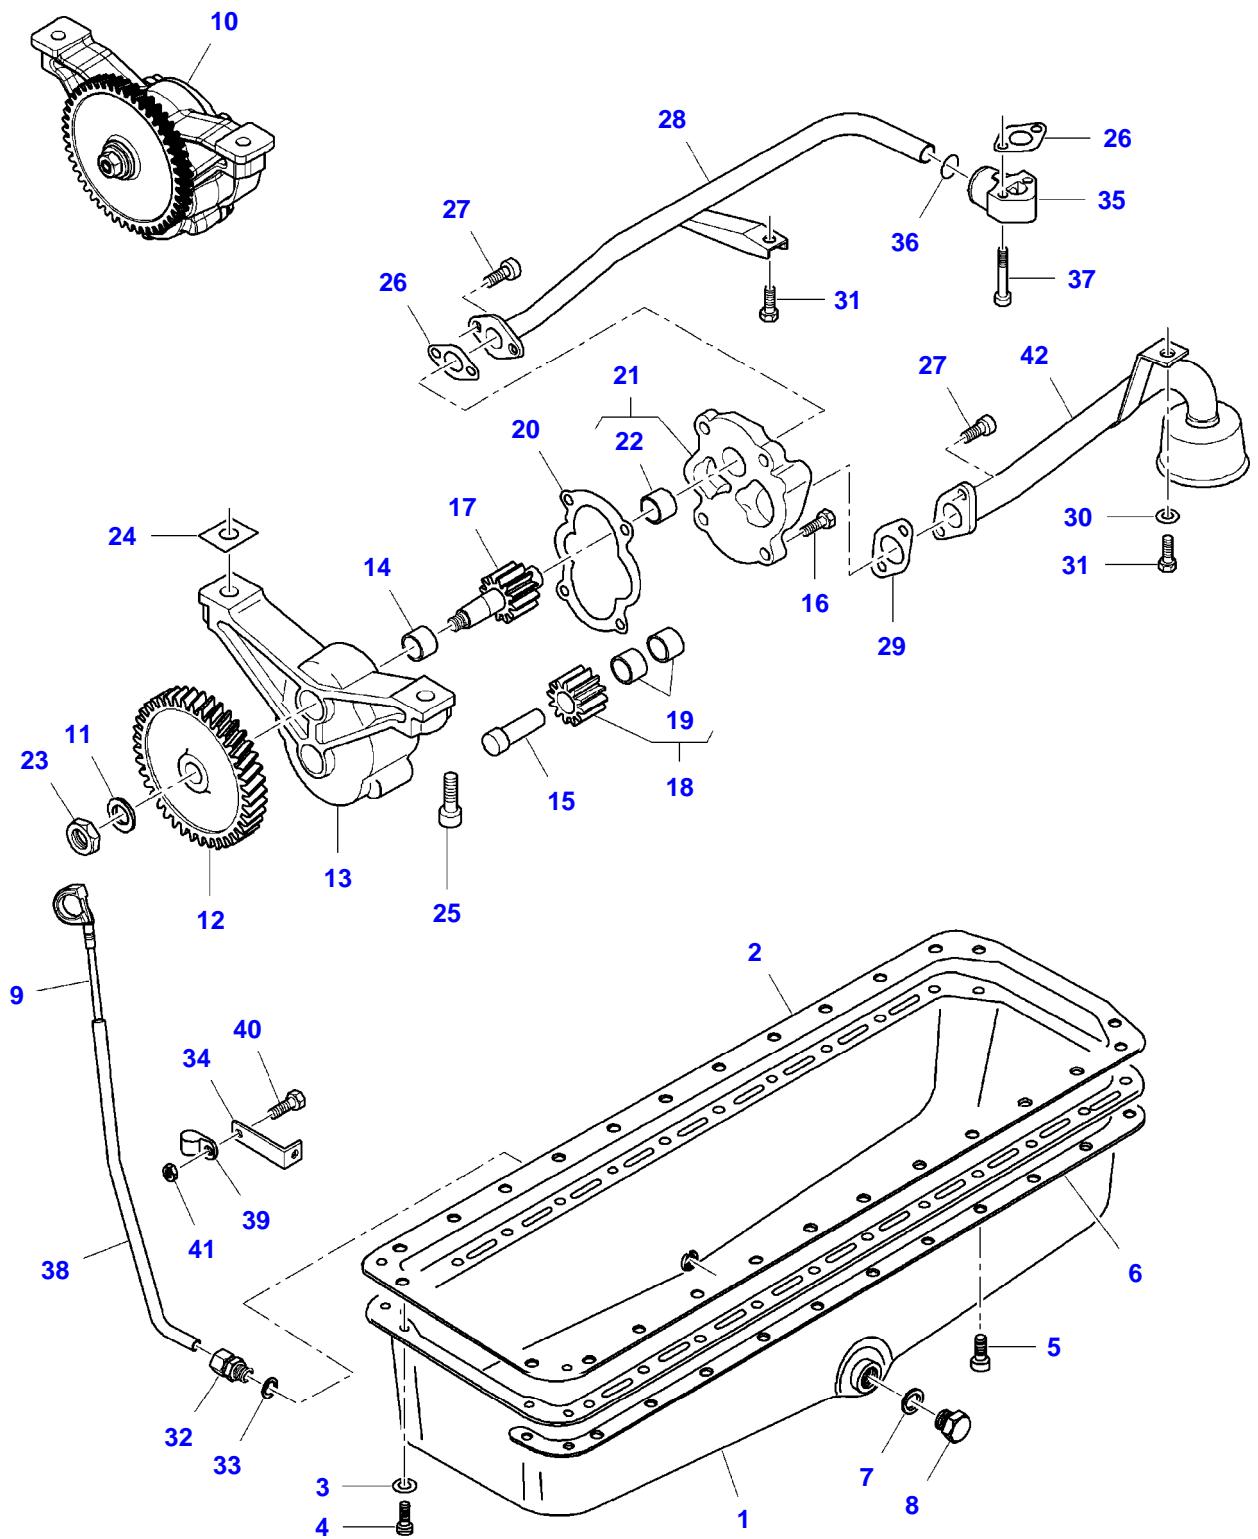

[A] INCLUDED IN KIT V837079466

5275C COMBINE (STAGE 3B / TIER 4I) (553900001-553900030)
8024595-F5-1

Item	Part Number	Qty	Description Comments
1	V836347308	1	OIL SUMP
2	V836322538	1	OIL SUMP GASKET [A]
3	V500950800	4	SPRING WASHER
4	V580804600	4	HEX SOCKET SCREW
5	V580805000	24	HEX SOCKET SCREW
6	V836884179	2	PLATE
7	V615882227	1	SEALING WASHER [A]
8	V640045022	1	PLUG
9	V836867888	1	DIPSTICK
10	V836855300	1	LUBRICATING OIL PUMP INCLUDES ITEMS 11-23
11	V836122910	1	WASHER
12	V836338667	1	GEAR
13	V836338186	1	FRAME
14	V836322909	1	BUSH
15	V836322906	1	OIL PUMP SHAFT
16	V528801382	4	HEX CAP SCREW
17	V836338182	1	OIL PUMP SHAFT
18	V836338180	1	GEAR,OIL PUMP
19	V836322909	2	BUSH
20	V836338188	1	GASKET [A]
21	V836855297	1	COVER
22	V836322909	1	BUSH
23	V504861000	1	NUT
24	V836007871	X	SHIM
25	V581805050	2	HEX SOCKET SCREW
26	V836008449	2	GASKET [A]
27	V581804602	4	HEX SOCKET SCREW
28	V836866569	1	OIL PIPE
29	V836338201	1	GASKET [A]
30	V500150840	1	WASHER
31	V528801360	2	HEX CAP SCREW
32	V641086012	1	STRAIGHT FITTING
33	V615881620	1	SEALING WASHER [A]
34	V836859955	1	SUPPORT
35	V836866563	1	ADAPTER FLANGE
36	V614702230	1	O-RING [A]
37	V581804680	2	HEX SOCKET SCREW
38	V836867889	1	OIL DIPSTICK GUIDE PIPE
39	V602060612	1	RETAINER CLAMP
40	V528801400	2	HEX CAP SCREW
41	V504800800	1	NUT
42	V836855674	1	OIL PUMP SUCTION PIPE [A] INCLUDED IN KIT V837079467