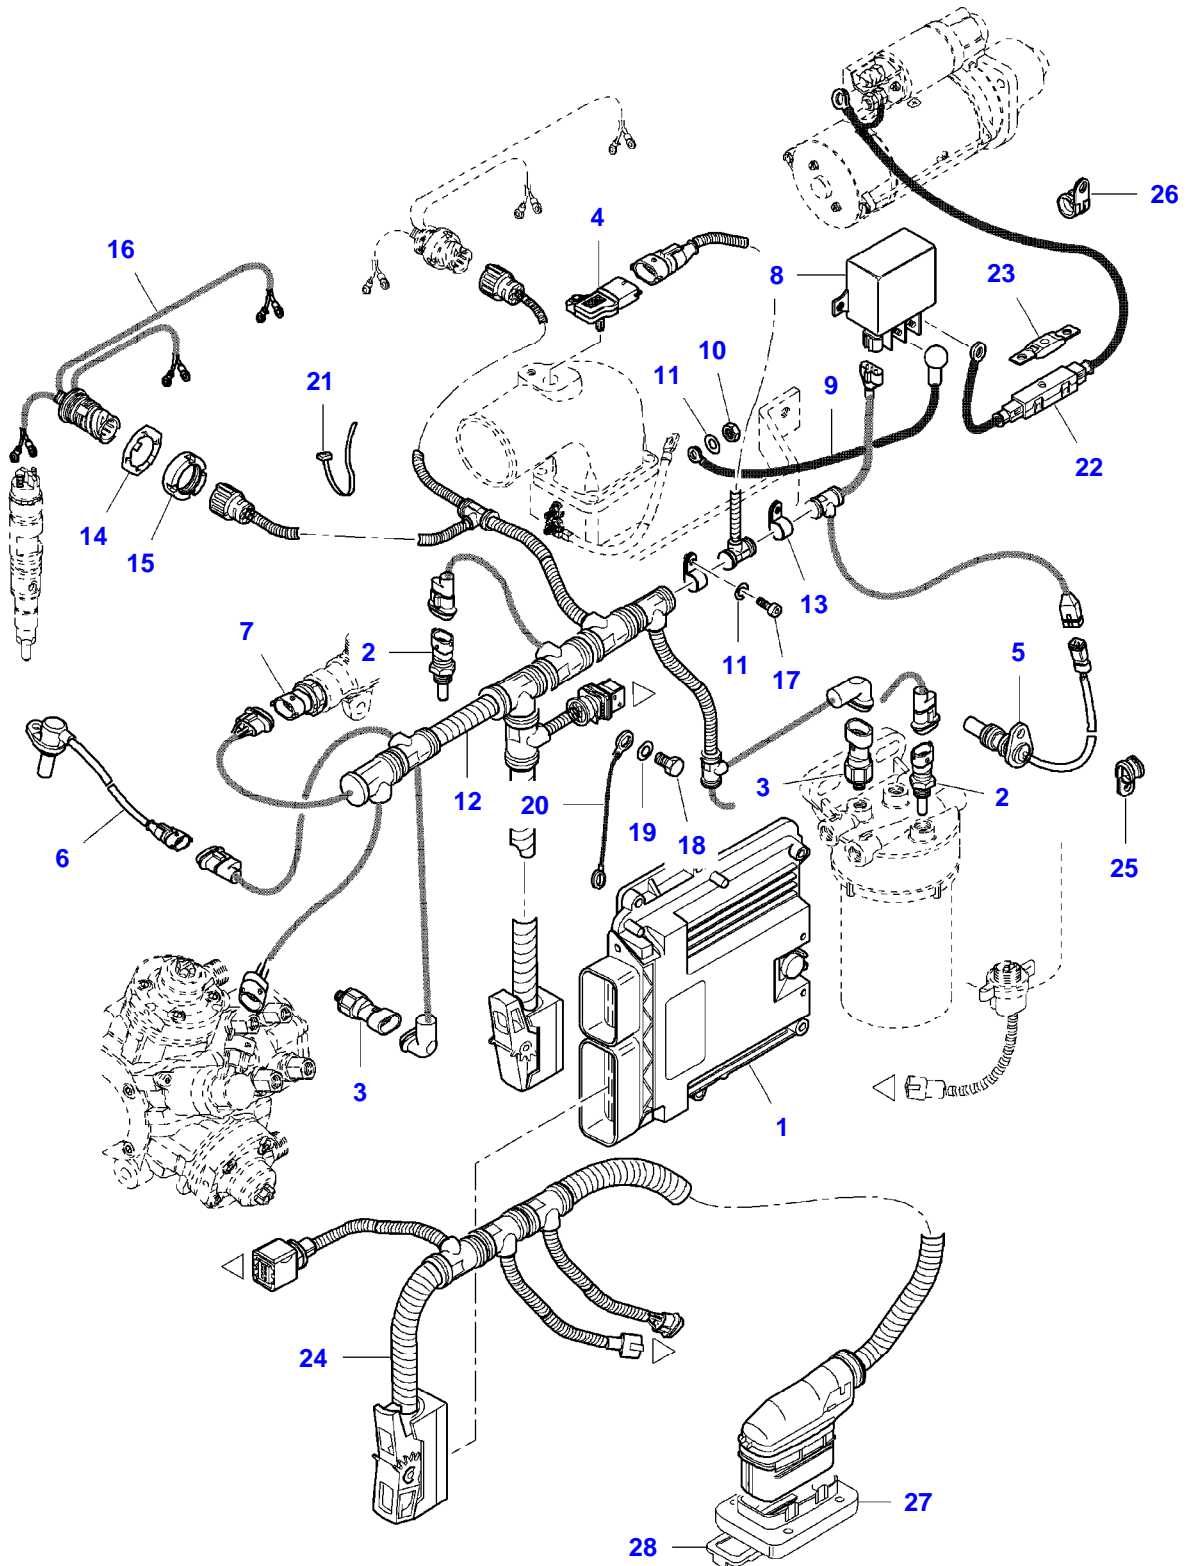

FUEL FILTERS

Item	Part Number	Qty	Description Comments
1	V837073963	1	PREFILTER
2	NS	1	NON-SERVICEABLE PART
3	V837074054	1	FUEL FILTER WATER ALARM
4	V837079695	1	SEAL
5	V837079628	1	O-RING
6	V837079489	1	DRAIN PLUG
7	V641086010	1	STRAIGHT FITTING
8	V837073857	1	MAIN FUEL FILTER
9	NS	1	NON-SERVICEABLE PART
10	V640435010	5	BANJO BOLT
11	V837073933	1	FUEL PIPE
12	V837073936	1	FUEL PIPE
13	V837073938	1	FUEL PIPE
14	V837073944	1	FUEL PIPE
15	V837074191	1	QUICK COUPLER
16	V602060610	1	RETAINER CLAMP
17	V837073958	1	FUEL PIPE
18	V837073117	1	BANJO BOLT
19	V615870812	2	SEALING WASHER [A]
20	V837074146	1	STRAIGHT FITTING
21	V615871216	1	GASKET [A]
22	V500151050	4	WASHER
23	V581805020	4	HEX SOCKET SCREW
24	V837074076	1	QUICK COUPLER
25	V614601125	1	O-RING [B]
26	V602098110	2	RETAINER CLAMP
27	V528801102	2	HEX CAP SCREW
28	V510600602	2	NUT
29	V615871016	1	SEALING WASHER [A]
30	V836007420	1	BANJO BOLT
31	V640325014	2	PLUG
32	V615881420	17	SEALING WASHER [A]
33	V837079718	1	FUEL FILTER KIT [A] INCLUDED IN KIT V837079466 [B] INCLUDED IN KIT V837079467

5275C COMBINE (STAGE 3B / TIER 4I) (553900001-553900030)
8024770-F5-1