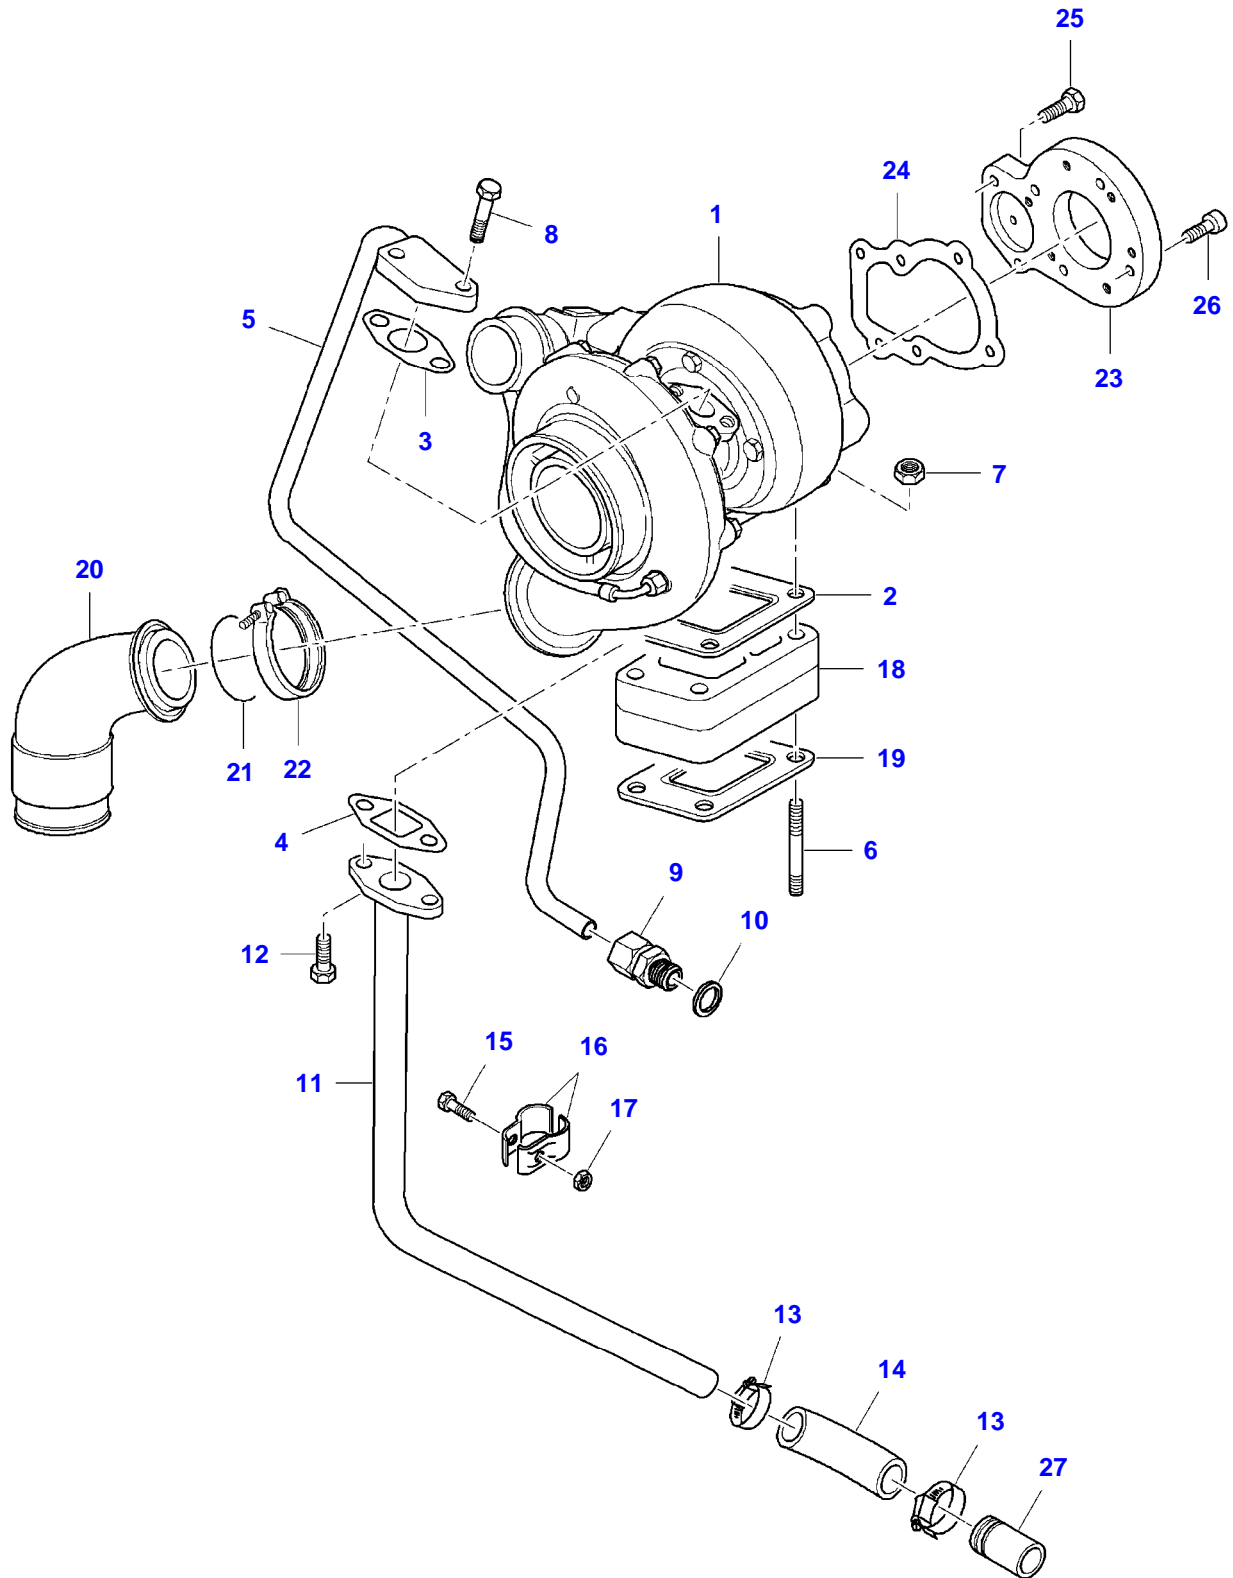

Item	Part Number	Qty	Description Comments
1	V836867065	1	EXHAUST MANIFOLD
2	V513601002	12	NUT
3	V836859188	12	STUD BOLT
4	V836664013	10	SPACER PIECE
5	V836664012	2	SPACER PIECE
6	V837070219	1	INTAKE MANIFOLD
7	V837069009	2	INTAKE MANIFOLD GASKET [A]
8	V529801470	1	HEX CAP SCREW
9	V581804702	4	HEX SOCKET SCREW
10	V837067295	1	INTAKE AIR PREHEATER
11	V836867579	1	AIR PIPE
12	V837067345	2	GASKET [A]
13	V529801530	2	HEX CAP SCREW
14	V837074078	1	BRACKET
15	V836015967	1	SEALING WASHER [A]
16	V500050642	2	WASHER
17	V581804182	2	HEX SOCKET SCREW
18	V529801550	1	HEX CAP SCREW
19	V528801400	4	HEX CAP SCREW
20	V836747849	1	SUPPORT
21	V528801410	8	HEX CAP SCREW
22	V528801082	1	HEX CAP SCREW
23	V528801420	1	HEX CAP SCREW
24	V836759433	2	SPACER PIECE
25	V529801595	1	HEX CAP SCREW
26	V837074145	1	SUPPORT
27	V528801362	1	HEX CAP SCREW [A] INCLUDED IN KIT V837079466

5275C COMBINE (STAGE 3B / TIER 4I) (553900001-553900030)
8024638-F5-1