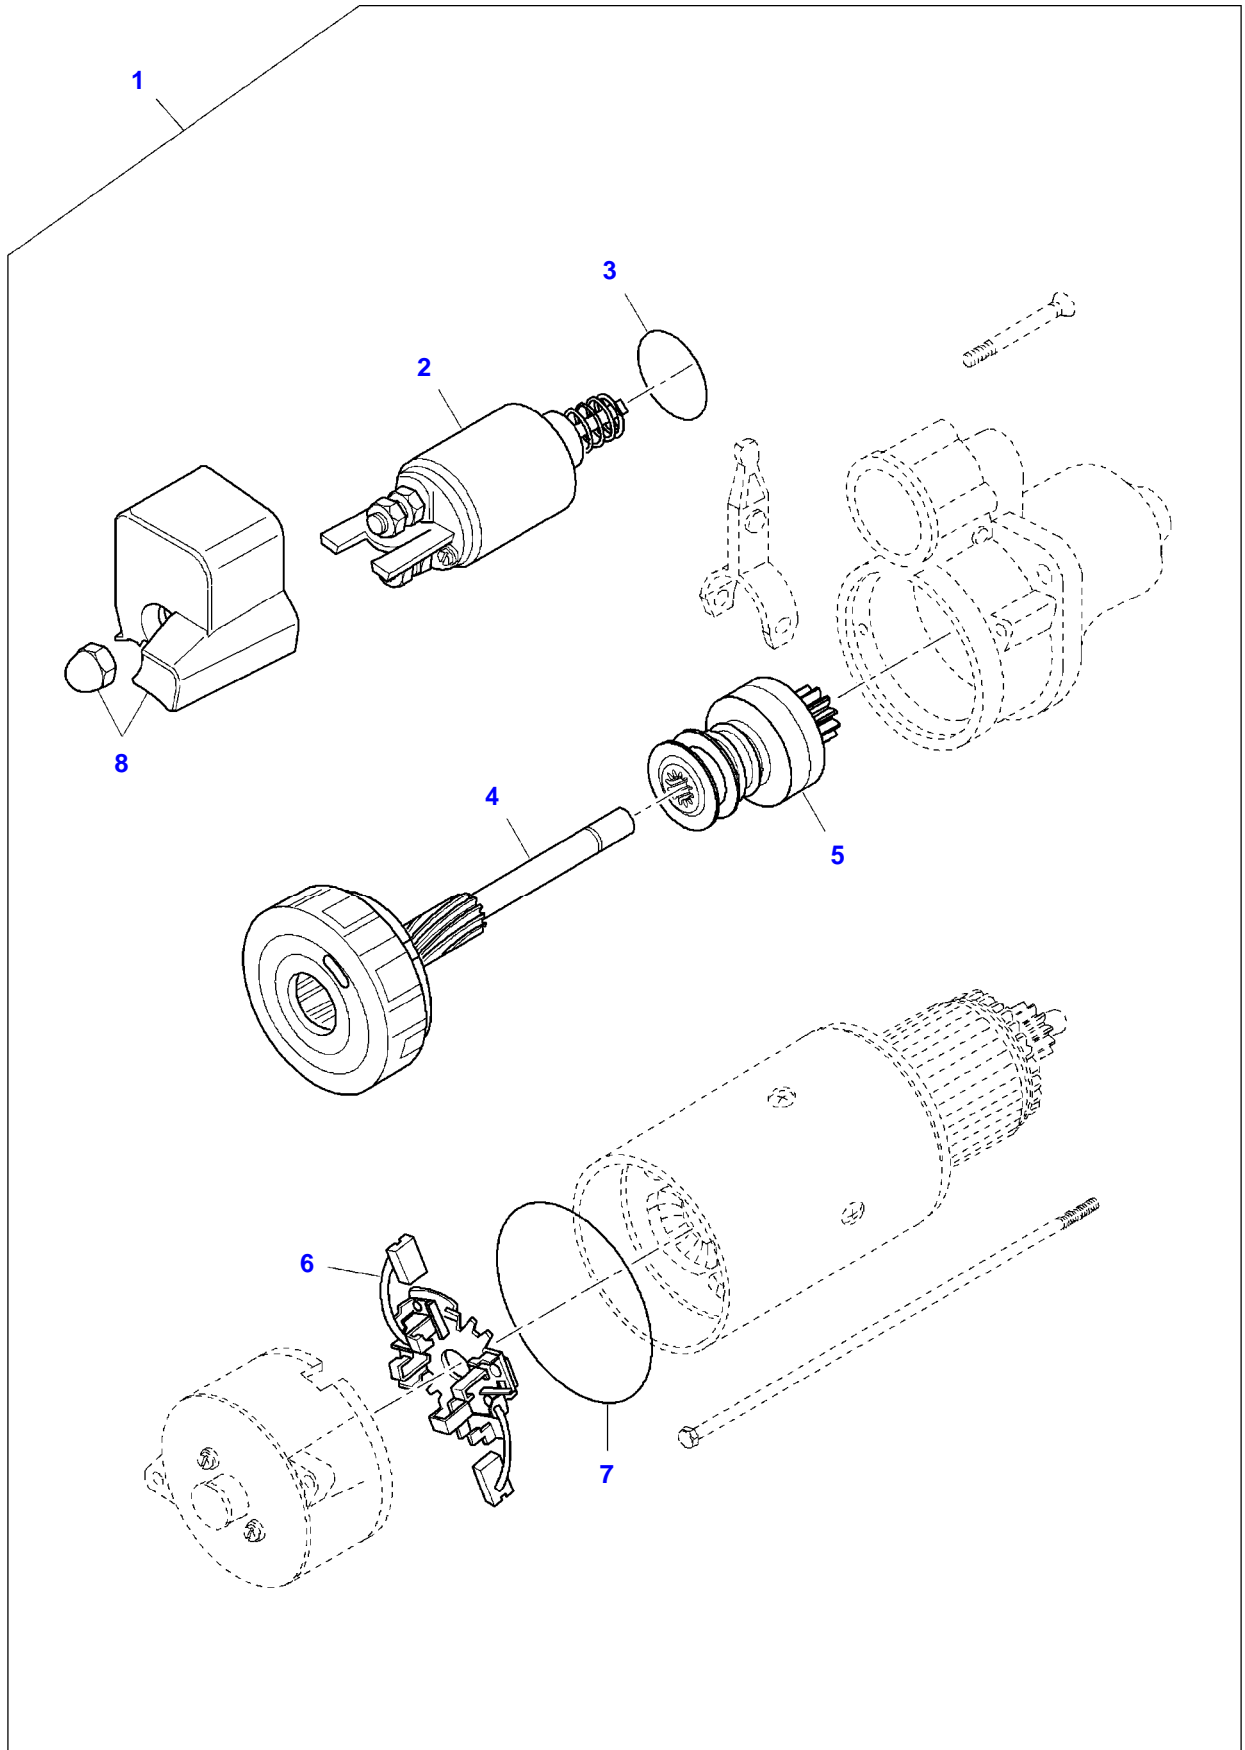

ALTERNATOR

Item	Part Number	Qty	Description Comments
1	V836673344	1	ALTERNATOR
2	V836679141	1	PARTS KIT
3	V836679142	1	RECTIFIER
4	V836679143	1	REGULATOR
5	V836679144	1	COVER
6	V836679145	1	PARTS KIT
7	V505611602	1	NUT
8	V500951600	1	SPRING WASHER
9	V836864142	1	PULLEY,ALTERNATR
10	V836874589	1	ALTERNATOR BRACKET
11	V836874588	1	RETAINING PLATE
12	V836873862	1	ALTERNATOR BRACKET
13	V529801990	2	HEX CAP SCREW
14	V510601002	2	NUT
15	V529801510	2	HEX CAP SCREW
16	V529801480	1	HEX CAP SCREW
17	V529801460	3	HEX CAP SCREW
18	V528801400	3	HEX CAP SCREW
19	V836120989	2	WASHER

5275C COMBINE (STAGE 3B / TIER 4I) (553900001-553900030)
8024773-F5-1

8024773-F5-1