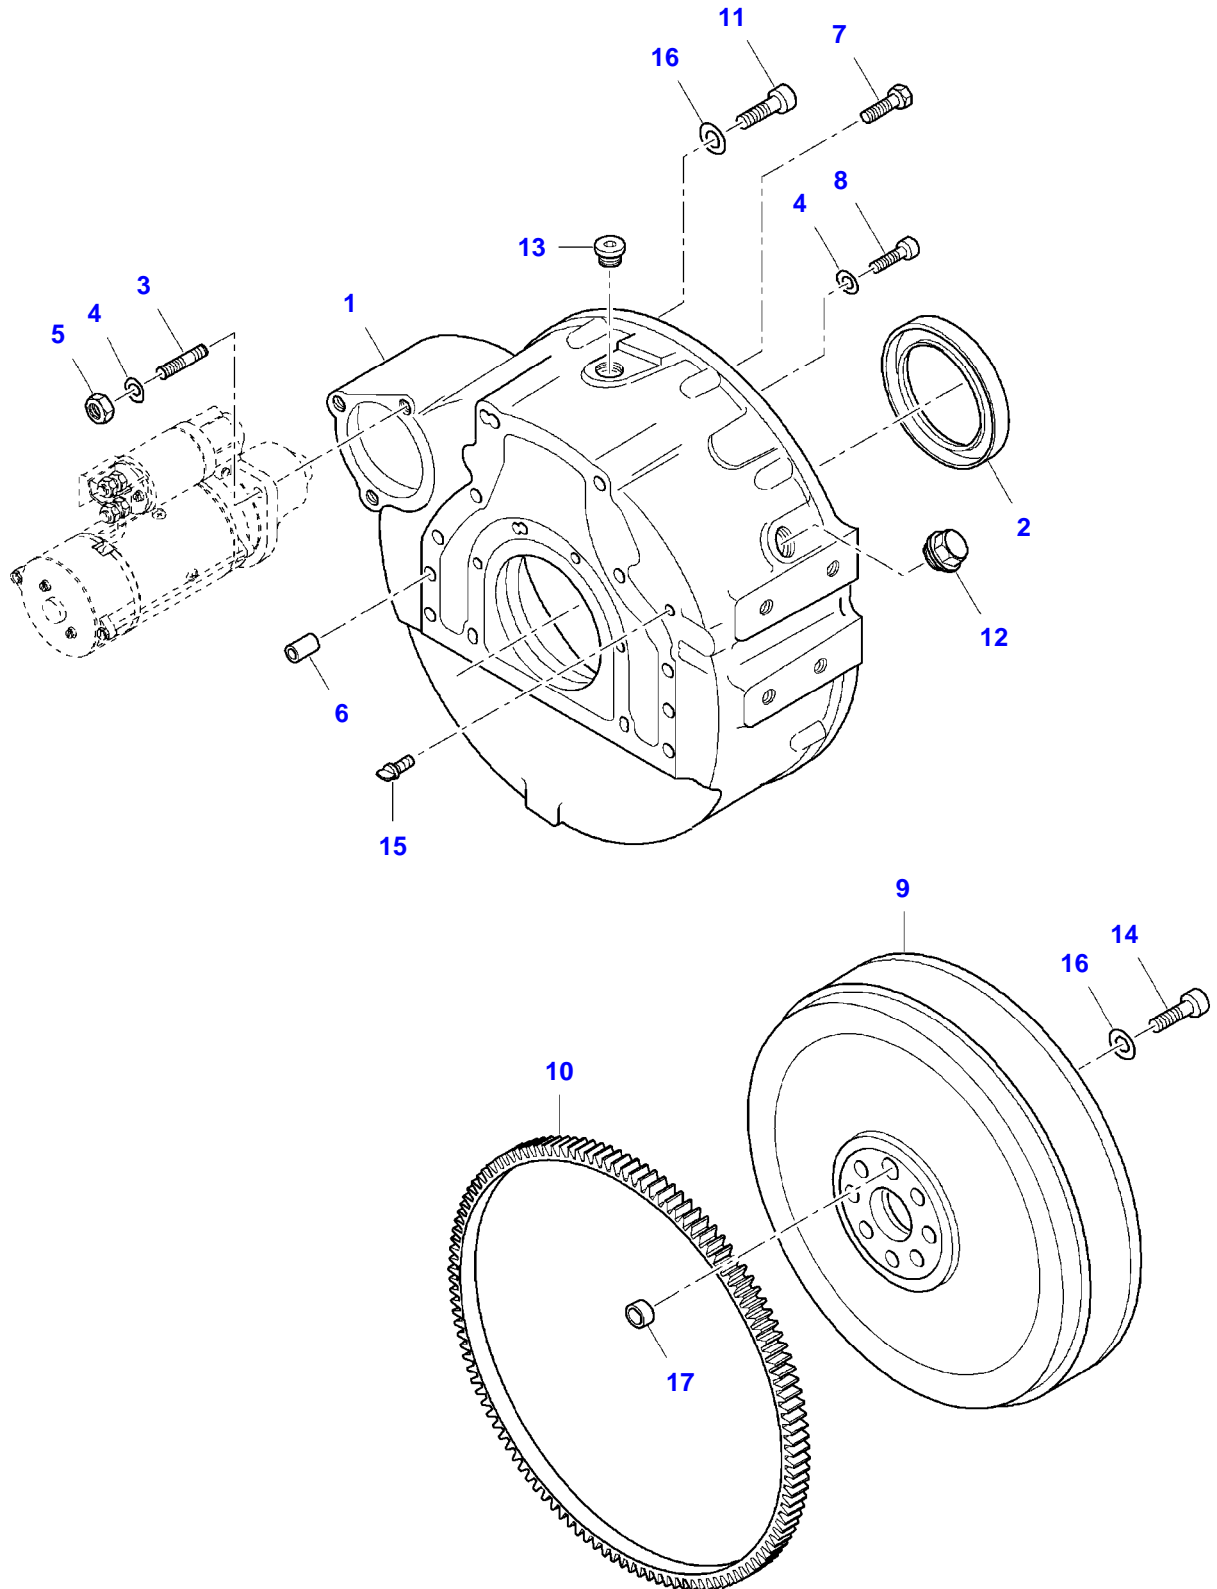

5275C COMBINE (STAGE 3B / TIER 4I) (553900001-553900030)
8024546-F5-1

FLYWHEEL AND HOUSING

Item	Part Number	Qty	Description Comments
1	V836647440	1	FLYWHEEL HOUSING
2	V837079705	1	CRANKSHAFT SEAL [A]
3	V546801815	3	STUD BOLT
4	V500951000	6	SPRING WASHER
5	V504601000	3	NUT
6	V598359850	2	PIN
7	V528902220	6	HEX CAP SCREW
8	V581705030	6	HEX SOCKET SCREW
9	V836655066	1	FLYWHEEL
10	V836117970	1	STARTER RING
11	V581705440	2	HEX SOCKET SCREW
12	V640045126	1	PLUG
13	V640325018	1	PLUG
14	V528702230	8	HEX CAP SCREW
15	V836859311	1	PLUG
16	V500951200	1	SPRING WASHER
17	V836659527	1	GUIDE SLEEVE [A] INCLUDED IN KIT V837079467