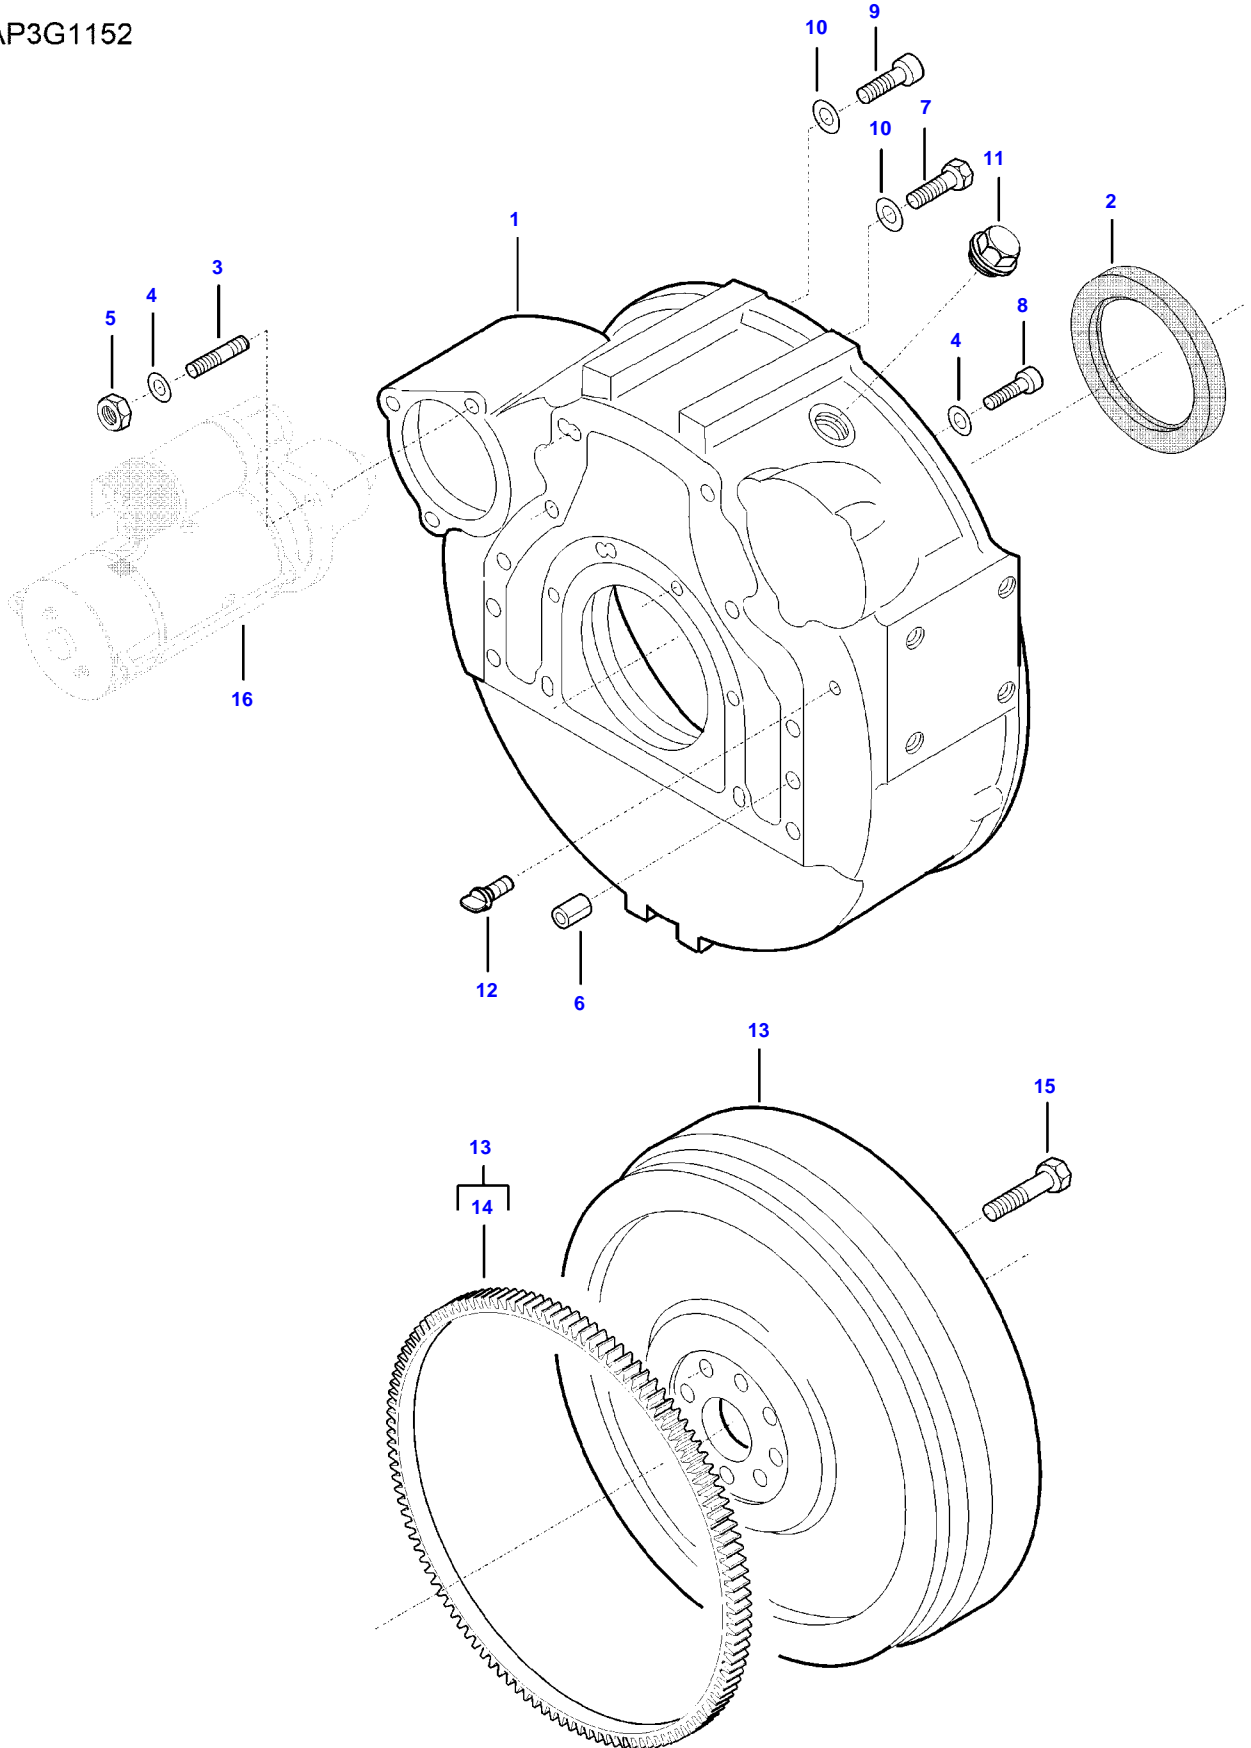

9490X (502010001-130 / 502410001-053 AL) COMBINE
AP3G1152

AP3G1152

FLYWHEEL AND HOUSING

Item	Part Number	Qty	Description Comments
1	V836647442	1	FLYWHEEL HOUSING
2	V837091173	1	CRANKSHAFT SEAL [A]
3	V546801815	3	STUD BOLT
4	V500951000	6	SPRING WASHER
5	V504601000	3	NUT
6	V598359850	2	PIN
7	V528902220	6	HEX CAP SCREW
8	V581705030	6	HEX SOCKET SCREW
9	V581705440	2	HEX SOCKET SCREW
10	V500951200	8	SPRING WASHER
11	V640045126	1	PLUG
12	V836859311	1	PLUG
13	V836859485	1	FLYWHEEL
14	V836117943	1	STARTER RING (13)
15	V529702630	8	HEX CAP SCREW
16			

SEE PAGE 01-0023

[A] INCLUDED IN CYLINDER HEAD GASKET KIT 1