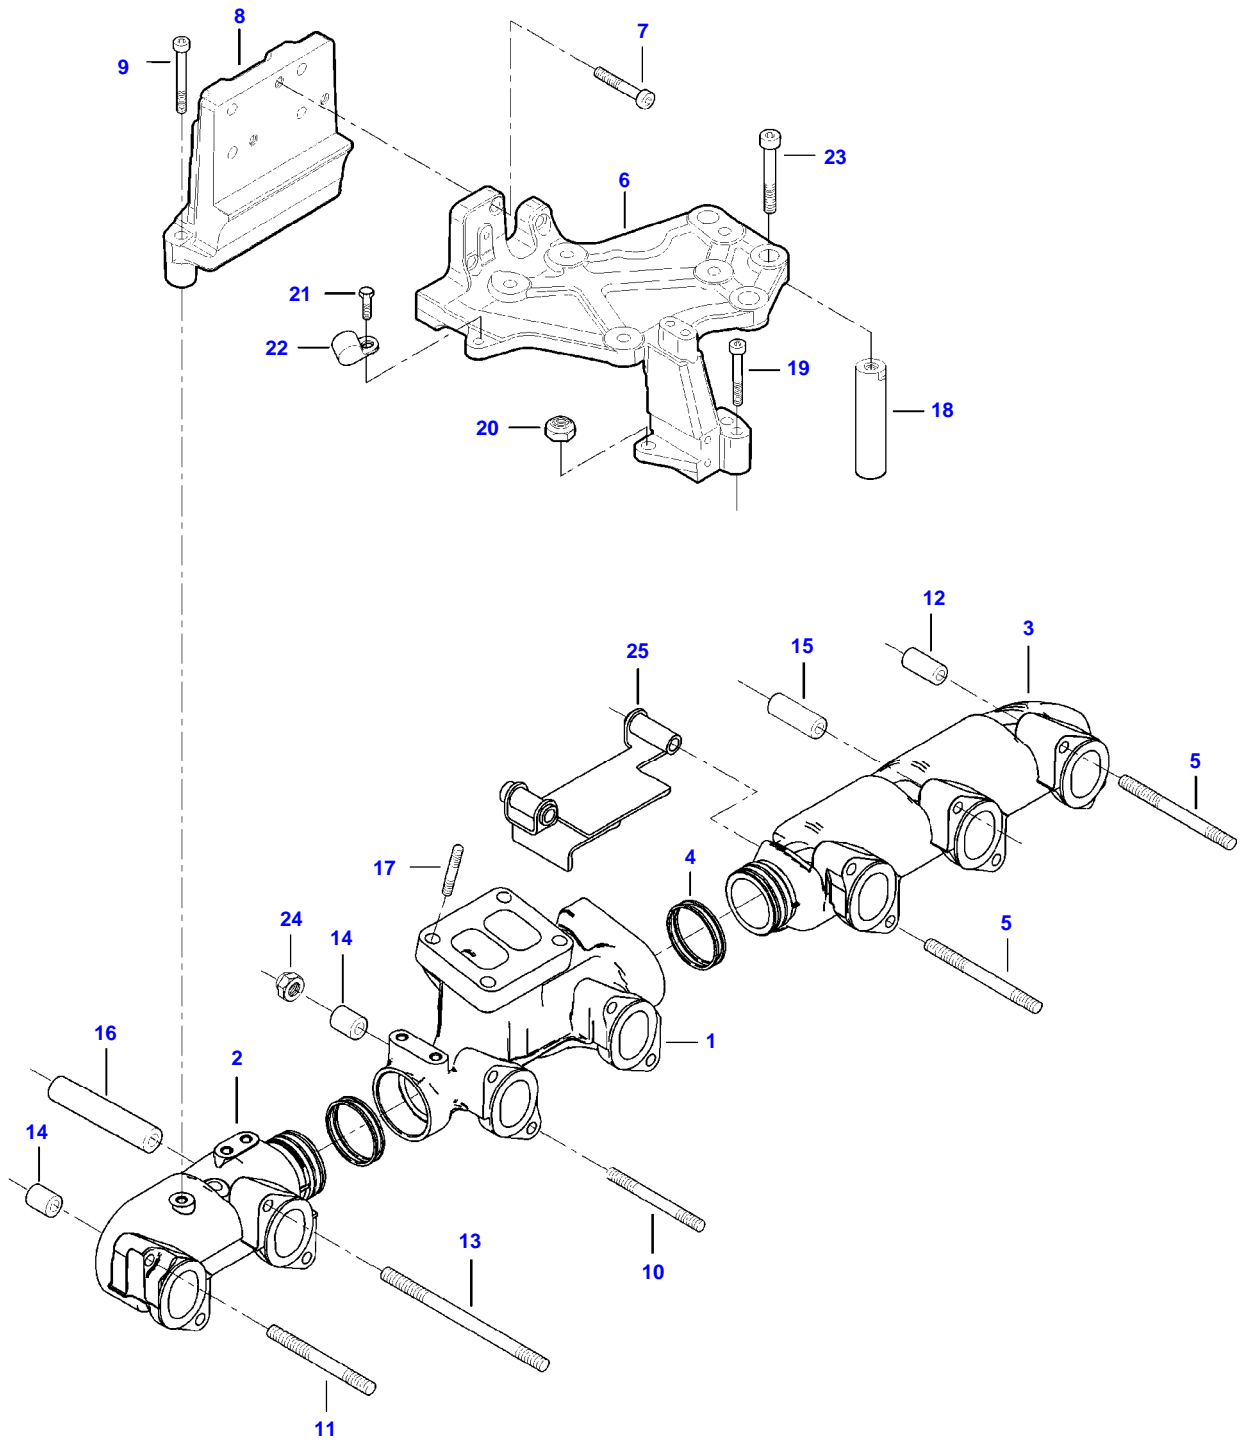

9490X (502010001-130 / 502410001-053 AL) COMBINE
AP8G1168

AP8G1168

EXHAUST MANIFOLD

Item	Part Number	Qty	Description Comments
1	V837084814	1	EXHAUST MANIFOLD
2	V837084815	1	EXHAUST MANIFOLD
3	V837084816	1	EXHAUST MANIFOLD
4	V837073503	4	SEALING RING [A]
5	V836859188	8	STUD BOLT
6	V837084630	1	BRACKET
7	V581705050	3	HEX SOCKET SCREW
8	V837084631	1	BRACKET
9	V581705100	3	HEX SOCKET SCREW
10	V546701900	1	STUD BOLT
11	V546801930	2	STUD BOLT
12	V836664012	2	SPACER PIECE
13	V836667960	3	STUD BOLT
14	V835346219	3	SPACER PIECE
15	V836664013	4	SPACER PIECE
16	V837073494	3	SPACER PIECE
17	V546701830	4	STUD BOLT
18	V836867567	3	LIFTING EYE EXTENSION
19	V581705080	2	HEX SOCKET SCREW
20	V504601200	1	NUT
21	V528801362	1	HEX CAP SCREW
22	V602074635	1	HOSE CLIP
23	V581705514	3	HEX SOCKET SCREW
24	V513601002	14	NUT
25	V837084744	1	HEATSHIELD [A] INCLUDED IN CYLINDER HEAD GASKET KIT 1