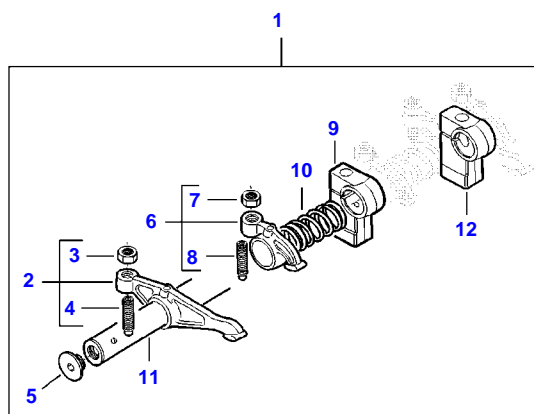

9490X (502010001-130 / 502410001-053 AL) COMBINE
AP5G2054

AP5G2054

CAMSHAFT AND VALVE MECHANISM

Item	Part Number	Qty	Description Comments	Technical Specification
1	V837069016	1	ROCKER SHAFT ASM	3-CYL 4V
2	V837069011	3	ROCKER ARM (1)	4V INTAKE
3	V512861000	3	NUT (1),(2)	
4	V837069023	3	VALVE ROCKER ADJUSTMENT SCREW (1),(2)	
5	V837069020	2	PLUG (1)	
6	V837069013	3	ROCKER ARM (1)	4V EXHAUST
7	V512861000	3	NUT (1),(6)	
8	V837069023	3	VALVE ROCKER ADJUSTMENT SCREW (1),(6)	
9	V837069018	1	ROCKER SHAFT BRACKET (1)	
10	V837069019	2	SPRING (1)	
11	V837069015	1	SHAFT (1)	
12	V837069017	2	ROCKER SHAFT BRACKET (1)	
13	V837070105	1	ROCKER SHAFT ASM	4-CYL 4V
14	V837069011	4	ROCKER ARM (13)	4V INTAKE
15	V512861000	4	NUT (13),(14)	
16	V837069023	4	VALVE ROCKER ADJUSTMENT SCREW (13),(14)	
17	V837069020	2	PLUG (13)	
18	V837069013	4	ROCKER ARM (13)	4V EXHAUST
19	V512861000	4	NUT (13),(18)	
20	V837069023	4	VALVE ROCKER ADJUSTMENT SCREW (13),(18)	
21	V837069017	3	ROCKER SHAFT BRACKET (13)	
22	V837069019	3	SPRING (13)	
23	V837070104	1	SHAFT (13)	
24	V837069018	1	ROCKER SHAFT BRACKET (13)	
25	V836655406	5	SLEEVE NUT	
26	V529801912	2	HEX CAP SCREW	
27	V837073089	14	VALVE BRIDGE	
28	V837084416	14	PUSH ROD	
29	V836014264	14	TAPPET	
30	V837073488	1	CAMSHAFT	
31	V603305760	1	WOODRUFF KEY	
32	V837073675	1	CAMSHAFT GEAR	
33	V837069085	1	NUT