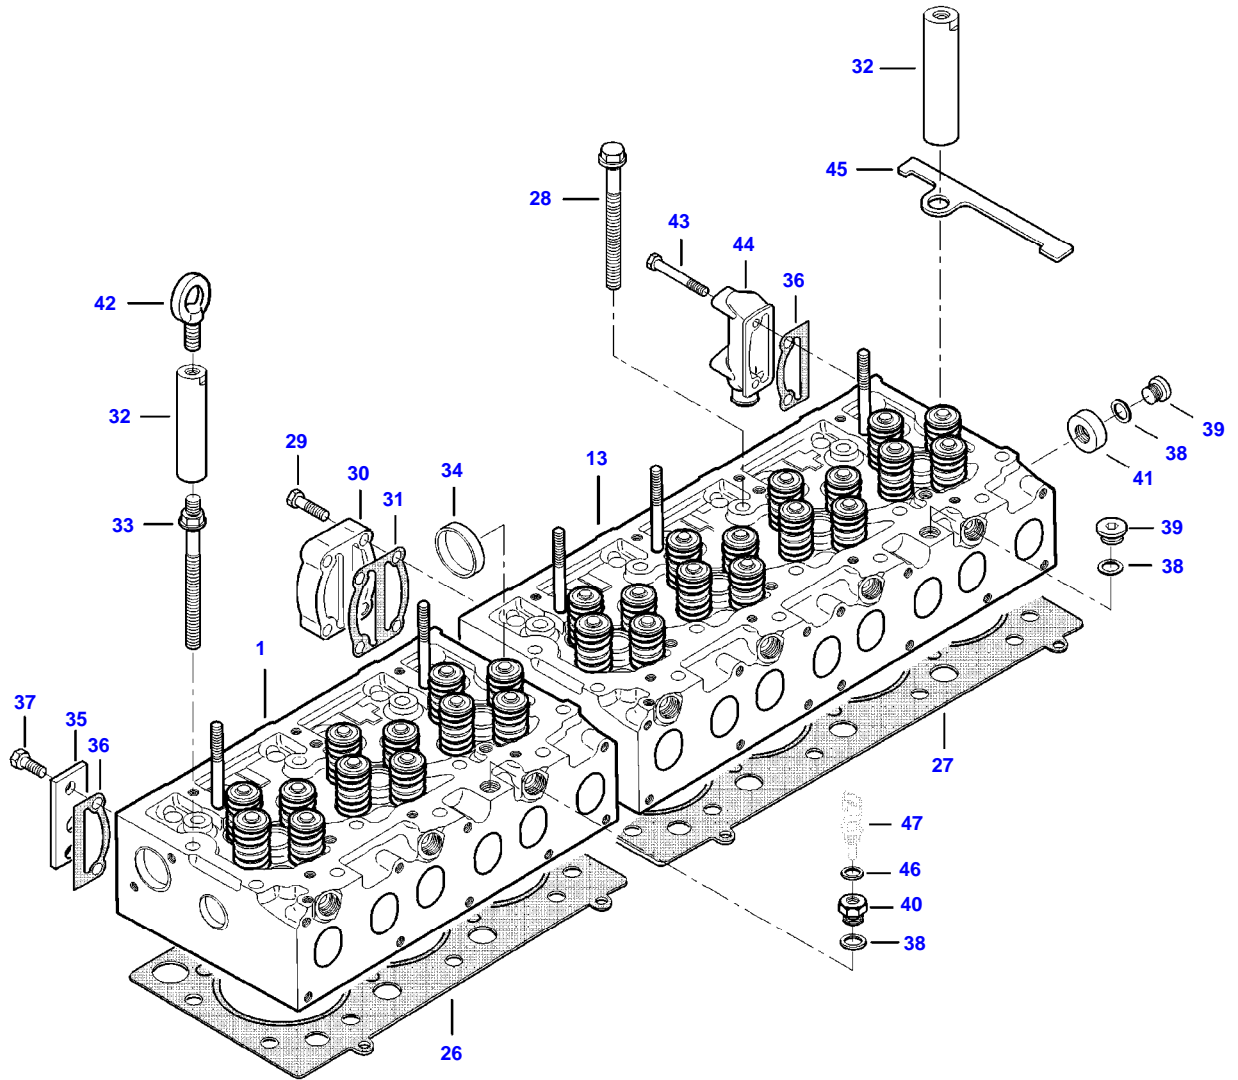

9490X (502010001-130 / 502410001-053 AL) COMBINE
AP6G2384

AP6G2384

CYLINDER HEAD

Item	Part Number	Qty	Description Comments	Technical Specification
1	V837073233	1	CYLINDER HEAD	
2	V837073174	12	VALVE GUIDE (1)	4V STD
3	V837064907	6	VALVE SEAT (1)	4V EXHAUST STD
4	V837064908	6	VALVE SEAT (1)	4V INTAKE STD
5	V837069002	6	EXHAUST VALVE (1)	
6	V837069003	6	INTAKE VALVE (1)	
7	V837064910	24	COTTER (1)	
8	V837069004	12	SPRING PLATE (1)	
9	V837069005	12	VALVE SPRING (1)	
10	V837073165	12	VALVE STEM GASKET (1) [A]	
11	V836647942	4	CUP PLUG (1)	
12	V546901900	2	STUD BOLT (1)	
13	V837084666	1	CYLINDER HEAD	
14	V837073174	16	VALVE GUIDE (13)	4V STD
15	V837064907	8	VALVE SEAT (13)	4V EXHAUST STD
16	V837064908	8	VALVE SEAT (13)	4V INTAKE STD
17	V837069002	8	EXHAUST VALVE (13)	
18	V837069003	8	INTAKE VALVE (13)	
19	V837064910	32	COTTER (13)	
20	V837069004	16	SPRING PLATE (13)	
21	V837069005	16	VALVE SPRING (13)	
22	V837073165	16	VALVE STEM GASKET (13) [A]	
23	V836647942	5	CUP PLUG (13)	
24	V640016045	1	CUP PLUG (13)	
25	V546801900	3	STUD BOLT (13)	
26	V837084523	1	CYLINDER HEAD GASKET [A]	
27	V837070291	1	CYLINDER HEAD GASKET [A]	
28	V837069025	32	CYLINDER HEAD BOLT	
29	V528801820	4	HEX CAP SCREW	
30	V836855348	1	CONNECTION FLANGE	
31	V836867752	1	GASKET [A]	
32	V836867567	2	LIFTING EYE EXTENSION	
33	V837073571	7	CYLINDER HEAD BOLT	
34	V640016045	1	CUP PLUG	
35	V836855350	1	BLOCK OFF PLATE	
36	V836867753	2	GASKET [A]	
37	V528801800	2	HEX CAP SCREW