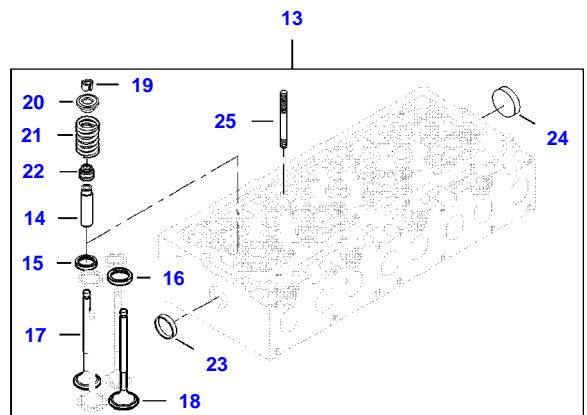

9490X (502010001-130 / 502410001-053 AL) COMBINE
AP6G2384

AP6G2384

CYLINDER HEAD

Item	Part Number	Qty	Description Comments	Technical Specification
1	V837073233	1	CYLINDER HEAD	
2	V837073174	12	VALVE GUIDE (1)	4V STD
3	V837064907	6	VALVE SEAT (1)	4V EXHAUST STD
4	V837064908	6	VALVE SEAT (1)	4V INTAKE STD
5	V837069002	6	EXHAUST VALVE (1)	
6	V837069003	6	INTAKE VALVE (1)	
7	V837064910	24	COTTER (1)	
8	V837069004	12	SPRING PLATE (1)	
9	V837069005	12	VALVE SPRING (1)	
10	V837073165	12	VALVE STEM GASKET (1) [A]	
11	V836647942	4	CUP PLUG (1)	
12	V546901900	2	STUD BOLT (1)	
13	V837084666	1	CYLINDER HEAD	
14	V837073174	16	VALVE GUIDE (13)	4V STD
15	V837064907	8	VALVE SEAT (13)	4V EXHAUST STD
16	V837064908	8	VALVE SEAT (13)	4V INTAKE STD
17	V837069002	8	EXHAUST VALVE (13)	
18	V837069003	8	INTAKE VALVE (13)	
19	V837064910	32	COTTER (13)	
20	V837069004	16	SPRING PLATE (13)	
21	V837069005	16	VALVE SPRING (13)	
22	V837073165	16	VALVE STEM GASKET (13) [A]	
23	V836647942	5	CUP PLUG (13)	
24	V640016045	1	CUP PLUG (13)	
25	V546801900	3	STUD BOLT (13)	
26	V837084523	1	CYLINDER HEAD GASKET [A]	
27	V837070291	1	CYLINDER HEAD GASKET [A]	
28	V837069025	32	CYLINDER HEAD BOLT	
29	V528801820	4	HEX CAP SCREW	
30	V836855348	1	CONNECTION FLANGE	
31	V836867752	1	GASKET [A]	
32	V836867567	2	LIFTING EYE EXTENSION	
33	V837073571	7	CYLINDER HEAD BOLT	
34	V640016045	1	CUP PLUG	
35	V836855350	1	BLOCK OFF PLATE	
36	V836867753	2	GASKET [A]	
37	V528801800	2	HEX CAP SCREW