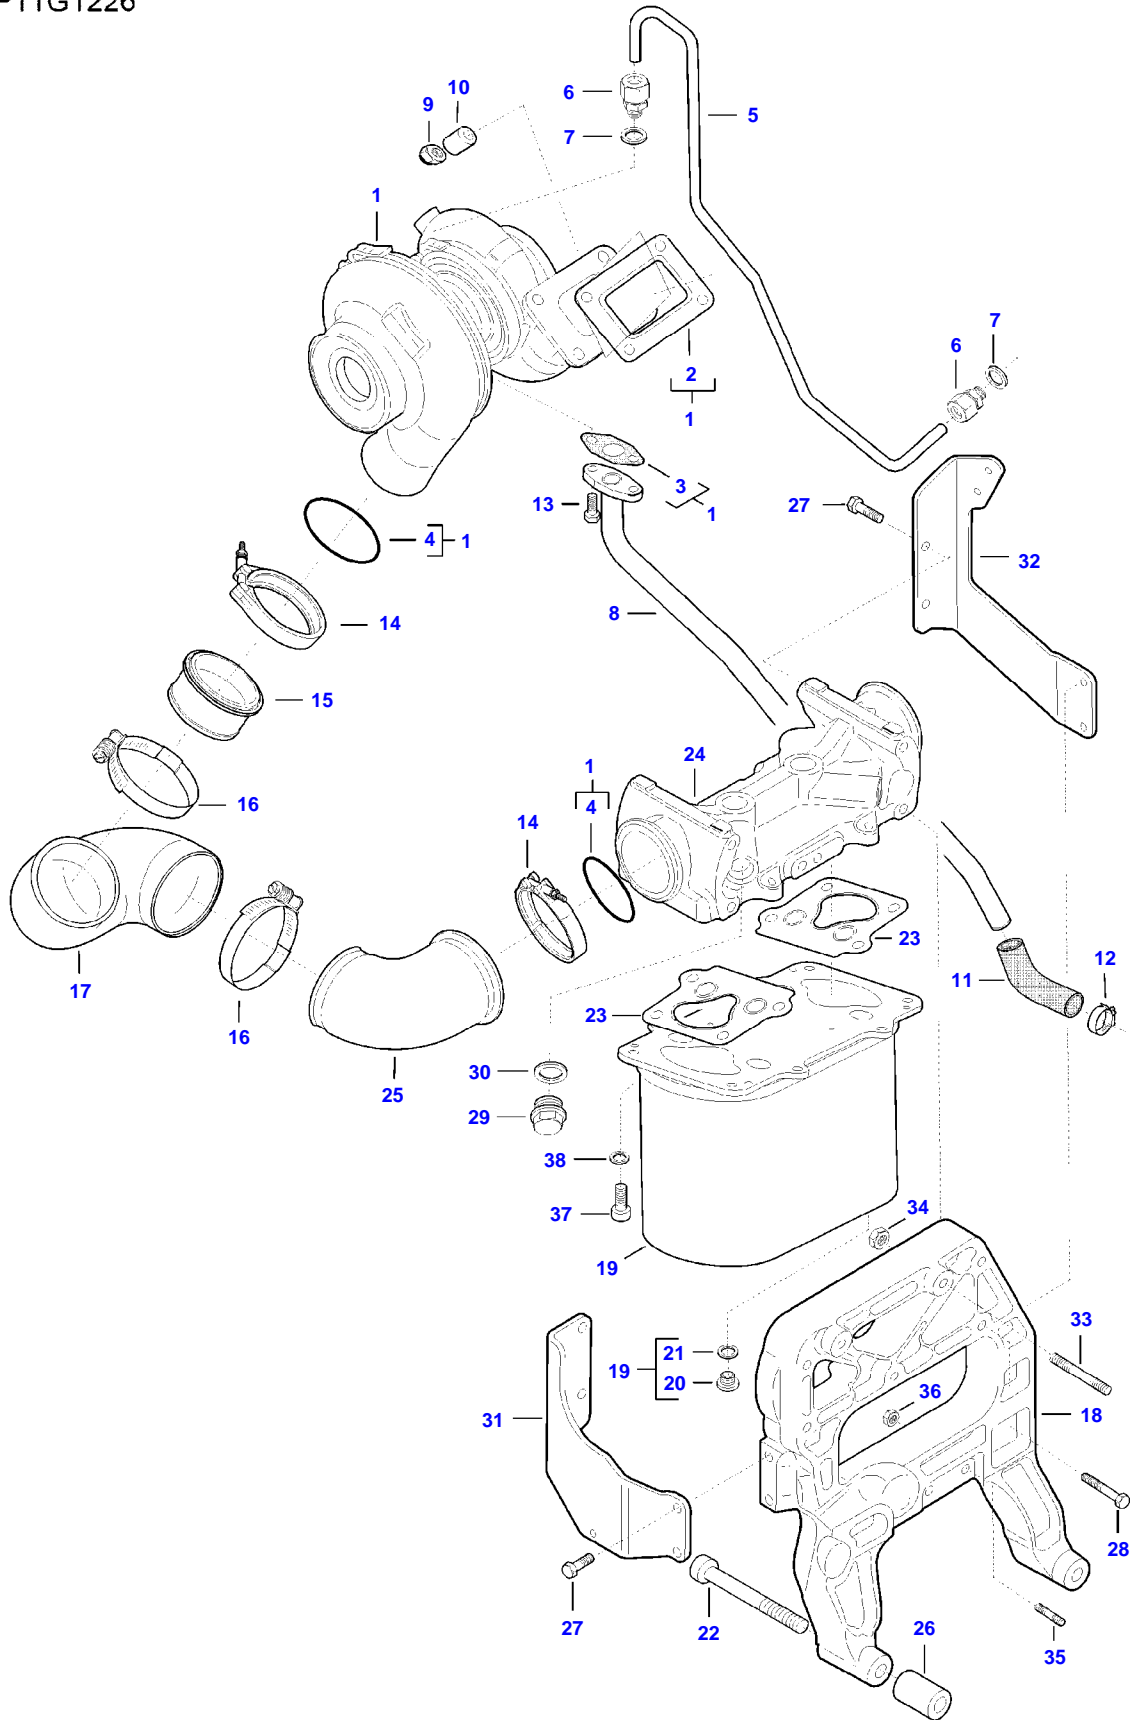

9490X (502010001-130 / 502410001-053 AL) COMBINE
AP11G1226

AP11G1226

Item	Part Number	Qty	Description Comments
1	V837079846	1	KIT, TURBOCHARGR
2	V836884072	1	GASKET (1) [A]
3	V836324580	1	GASKET (1) [A][C]
4	V614707625	2	O-RING (1) [A][C]
5	V837084057	1	TURBOCHARGER LUBRICATION OIL PIPE
6	V641086010	2	STRAIGHT FITTING
7	V615881420	2	SEALING WASHER [A]
8	V837084058	1	TURBOCHARGER LUBRICATION OIL PIPE
9	V513601002	4	NUT
10	V837070337	4	SPACER PIECE
11	V837084406	1	RUBBER ELBOW
12	V602088532	2	HOSE CLIP
13	V528801380	2	HEX CAP SCREW
14	V837074813	2	V CLAMP
15	V837084034	1	HOSE ADAPTER
16	V602084770	2	HOSE CLIP
17	V837084428	1	AIR PIPE
18	V837084458	1	BRACKET
19	V837084506	1	CHARGE AIR COOLER
20	V640305012	1	PLUG (19)
21	V615881216	2	SEALING WASHER INCLUDED IN GASKET KIT 1 (19)
22	V581705990	2	HEX SOCKET SCREW
23	V837084507	2	GASKET [A]
24	V837084477	1	HOUSING
25	V837084445	1	AIR PIPE
26	V836859130	2	SPACER PIECE
27	V528801402	8	HEX CAP SCREW
28	V529801480	5	HEX CAP SCREW
29	V640045126	4	PLUG
30	V615892631	4	SEALING WASHER [A]
31	V837084460	1	SUPPORT
32	V837084729	1	BRACKET
33	V546801900	2	STUD BOLT
34	V504801000	2	NUT
35	V546801410	2	STUD BOLT
36	V504800800	2	NUT
37	V581804622	8	HEX SOCKET SCREW
38	V500050842	8	WASHER [A] INCLUDED IN CYLINDER HEAD GASKET KIT 1 [C] INCLUDED IN VALVE ADJUSTING GASKET KIT 3