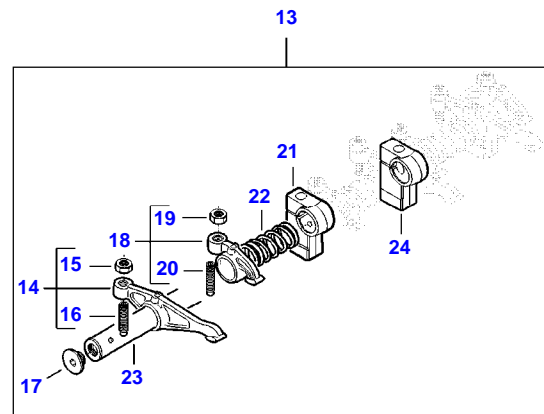

9490X (502010001-130 / 502410001-053 AL) COMBINE
AP5G2054

AP5G2054

CAMSHAFT AND VALVE MECHANISM

Item	Part Number	Qty	Description Comments	Technical Specification
1	V837069016	1	ROCKER SHAFT ASM	3-CYL 4V
2	V837069011	3	ROCKER ARM (1)	4V INTAKE
3	V512861000	3	NUT (1),(2)	
4	V837069023	3	VALVE ROCKER ADJUSTMENT SCREW (1),(2)	
5	V837069020	2	PLUG (1)	
6	V837069013	3	ROCKER ARM (1)	4V EXHAUST
7	V512861000	3	NUT (1),(6)	
8	V837069023	3	VALVE ROCKER ADJUSTMENT SCREW (1),(6)	
9	V837069018	1	ROCKER SHAFT BRACKET (1)	
10	V837069019	2	SPRING (1)	
11	V837069015	1	SHAFT (1)	
12	V837069017	2	ROCKER SHAFT BRACKET (1)	
13	V837070105	1	ROCKER SHAFT ASM	4-CYL 4V
14	V837069011	4	ROCKER ARM (13)	4V INTAKE
15	V512861000	4	NUT (13),(14)	
16	V837069023	4	VALVE ROCKER ADJUSTMENT SCREW (13),(14)	
17	V837069020	2	PLUG (13)	
18	V837069013	4	ROCKER ARM (13)	4V EXHAUST
19	V512861000	4	NUT (13),(18)	
20	V837069023	4	VALVE ROCKER ADJUSTMENT SCREW (13),(18)	
21	V837069017	3	ROCKER SHAFT BRACKET (13)	
22	V837069019	3	SPRING (13)	
23	V837070104	1	SHAFT (13)	
24	V837069018	1	ROCKER SHAFT BRACKET (13)	
25	V836655406	5	SLEEVE NUT	
26	V529801912	2	HEX CAP SCREW	
27	V837073089	14	VALVE BRIDGE	
28	V837084416	14	PUSH ROD	
29	V836014264	14	TAPPET	
30	V837073488	1	CAMSHAFT	
31	V603305760	1	WOODRUFF KEY	
32	V837073675	1	CAMSHAFT GEAR	
33	V837069085	1	NUT