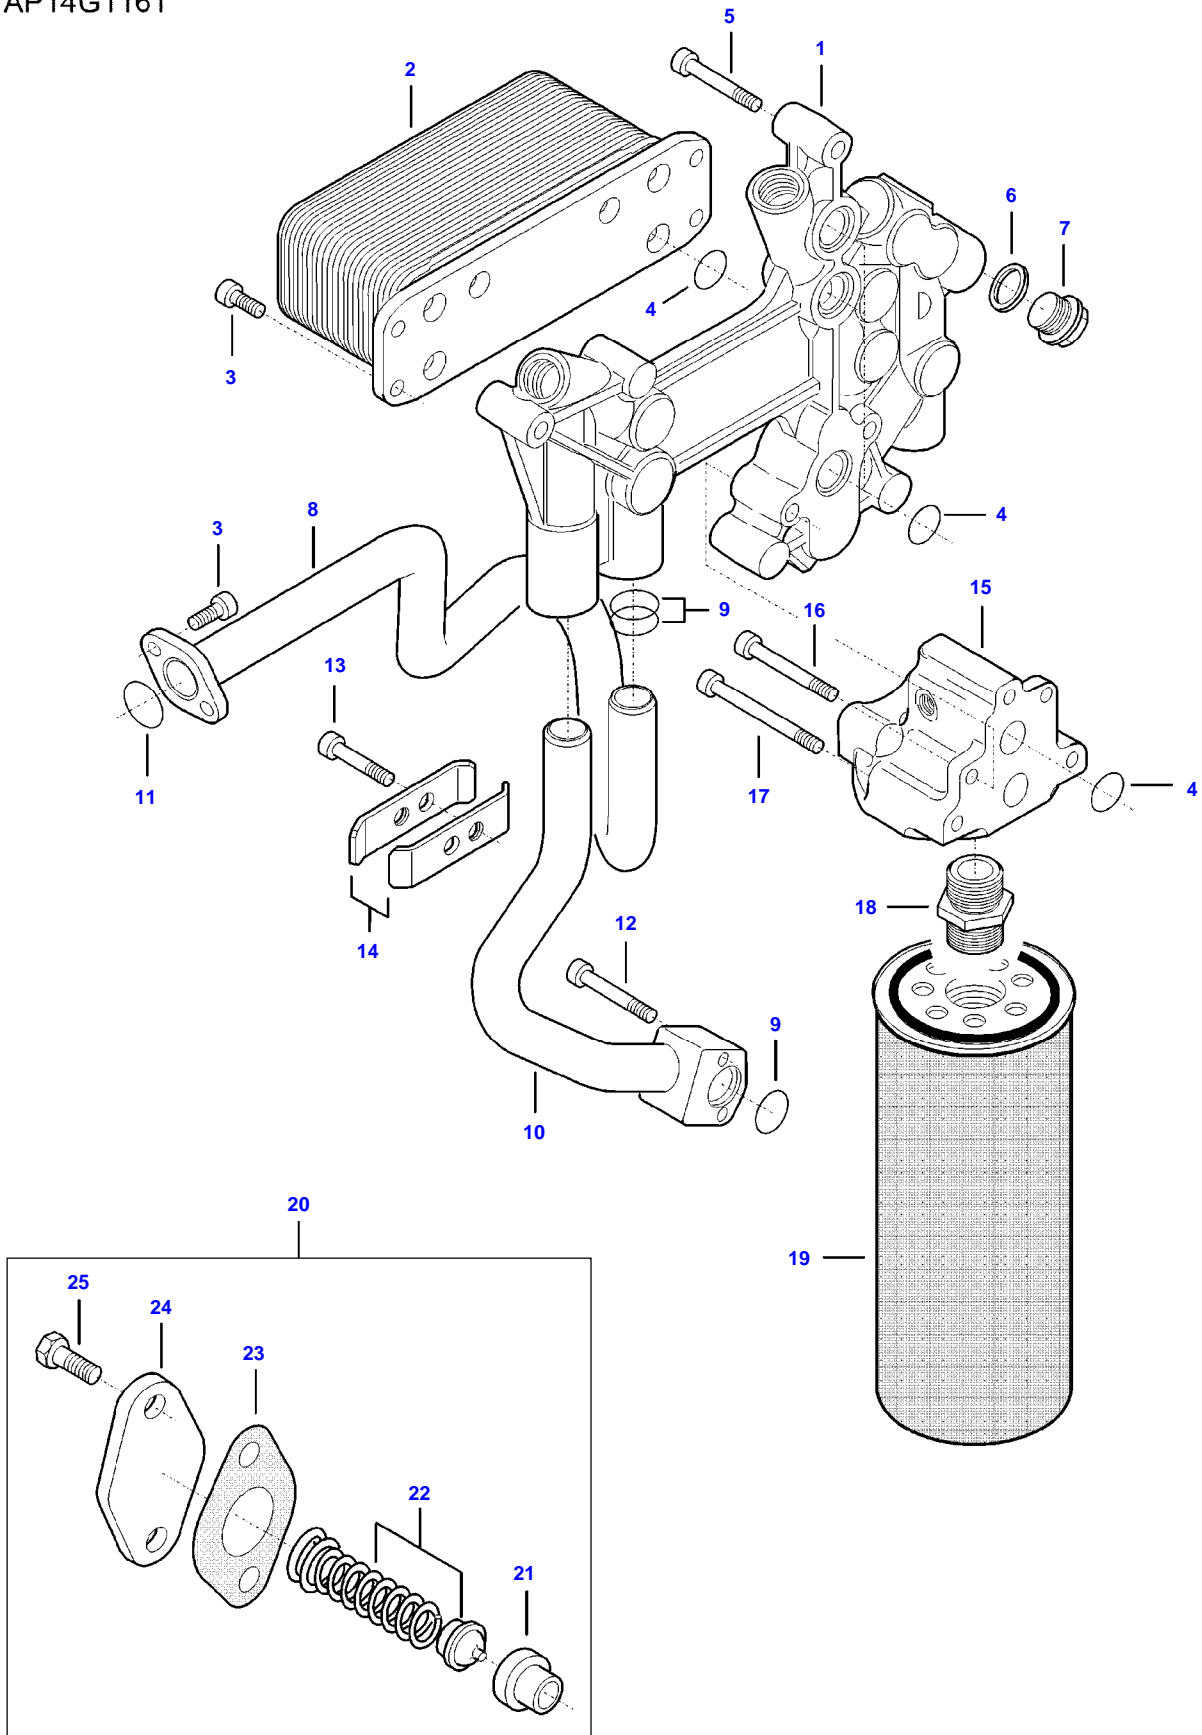

9490X (502010001-130 / 502410001-053 AL) COMBINE
AP14G1161

AP14G1161

Item	Part Number	Qty	Description Comments
1	V837074938	1	ADAPTER
2	V837084028	1	OIL COOLER
3	V581804602	6	HEX SOCKET SCREW
4	V614602030	9	O-RING [B]
5	V581804670	2	HEX SOCKET SCREW
6	V615882227	6	SEALING WASHER [B]
7	V640045022	6	PLUG
8	V836884042	1	WATER PIPE
9	V614602430	5	O-RING [B]
10	V836884041	1	OIL PIPE
11	V614602930	1	O-RING [A]
12	V581804680	2	HEX SOCKET SCREW
13	V581804650	1	HEX SOCKET SCREW
14	V836884188	2	BAND
15	V837074939	1	OIL FILTER ADAPTER
16	V581804690	2	HEX SOCKET SCREW
17	V581804730	3	HEX SOCKET SCREW
18	V837084001	1	THREADED NIPPLE
19	V837074523	1	ENGINE OIL FILTER
20	V836662130	1	OIL PRESSURE CONTROL VALVE
21		1	NOT AVAILABLE AS SINGLE PART (20)
22		1	NOT AVAILABLE AS SINGLE PART (20)
23	V836322190	1	GASKET (20) [B]
24	V836659524	1	COVER (20)
25	V528801382	2	HEX CAP SCREW (20) [A] INCLUDED IN CYLINDER HEAD GASKET KIT 1 [B] INCLUDED IN COMPLETE ENGINE GASKET KIT 2