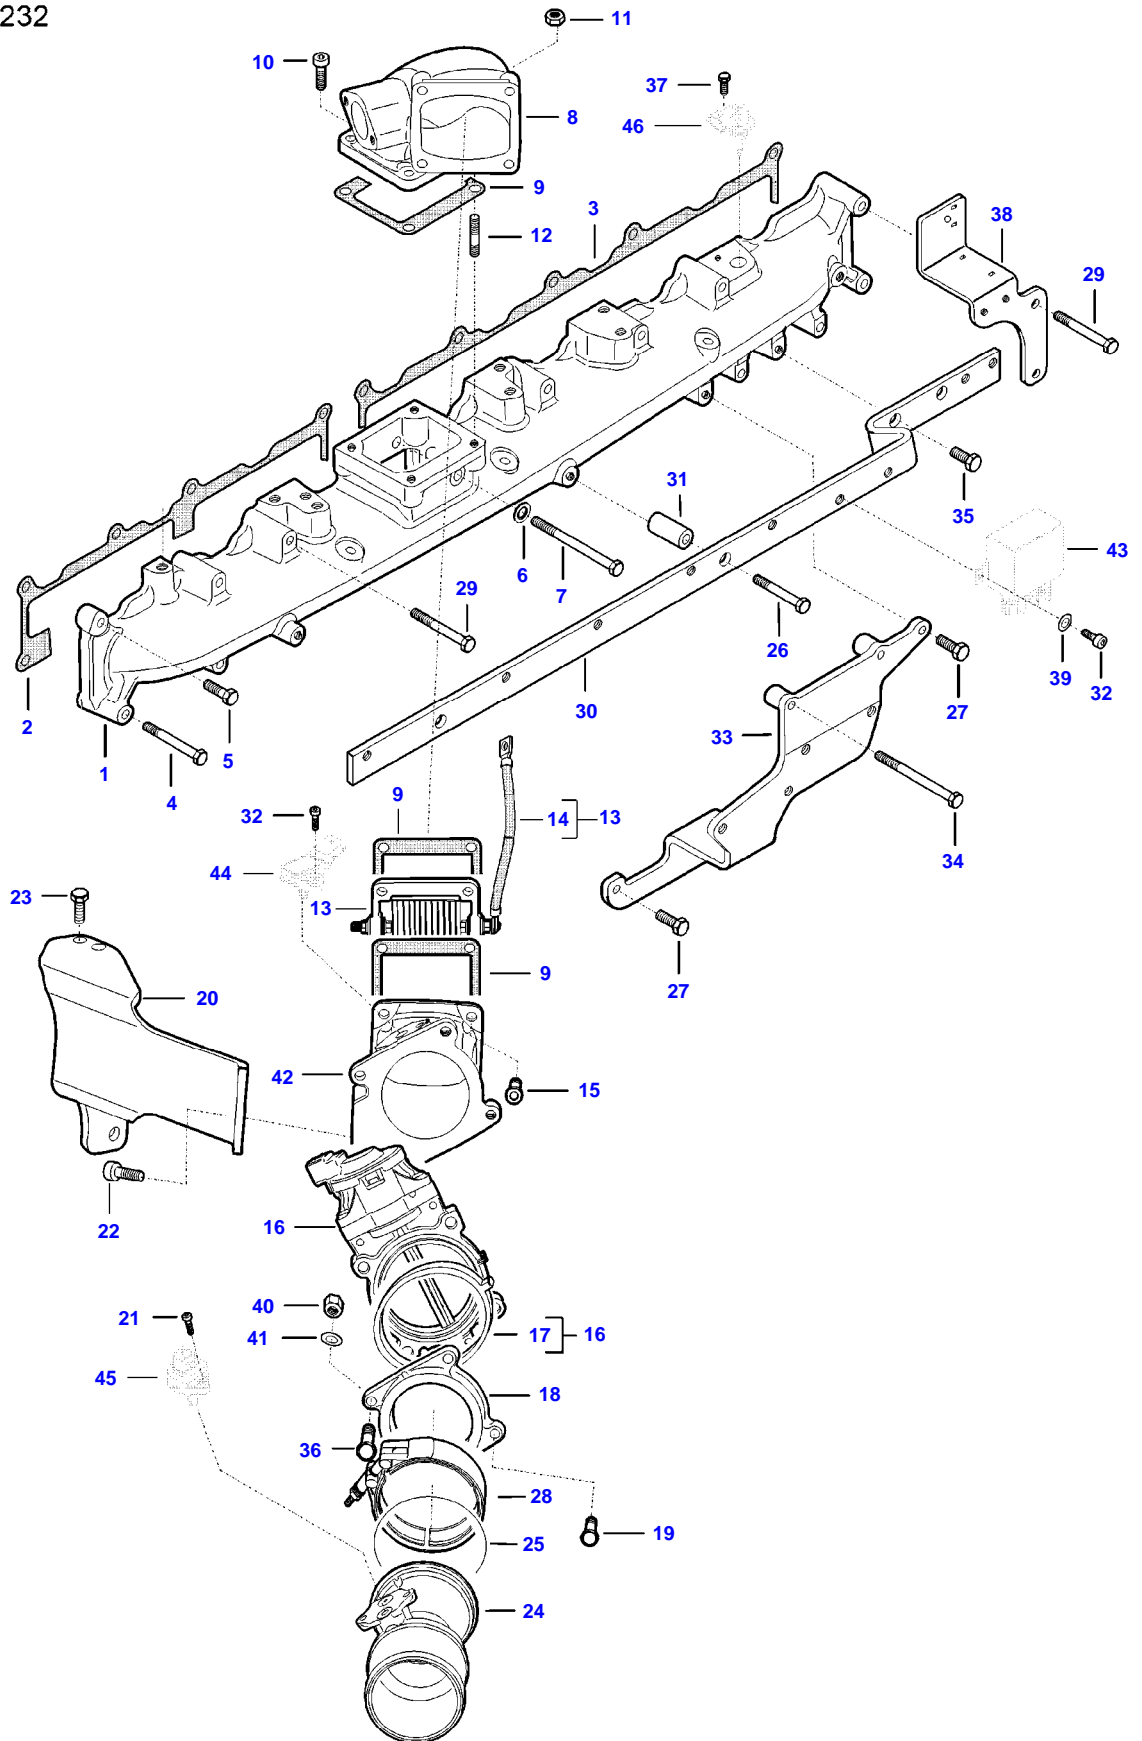

9490X (502010001-130 / 502410001-053 AL) COMBINE
AP7G1232

AP7G1232

INTAKE MANIFOLD

Item	Part Number	Qty	Description Comments
1	V837084570	1	INTAKE MANIFOLD
2	V837069009	1	INTAKE MANIFOLD GASKET [A]
3	V837070364	1	INTAKE MANIFOLD GASKET [A]
4	V529801470	12	HEX CAP SCREW
5	V528801410	1	HEX CAP SCREW
6	V836015967	1	SEALING WASHER [A]
7	V529801540	1	HEX CAP SCREW
8	V837074847	1	AIR PIPE
9	V837067345	3	GASKET [A]
10	V581804620	2	HEX SOCKET SCREW
11	V504800800	2	NUT
12	V546801380	2	STUD BOLT
13	V837067295	1	INTAKE AIR PREHEATER
14	ACP0427330	1	GROUND WIRE (13)
15	V581804702	4	HEX SOCKET SCREW
16	V837084452	1	THROTTLE FLAP
17	V837079849	2	GASKET (16) [A]
18	V837084711	1	AIR PIPE
19	V540801490	3	HEXAGON FLANGE BOLT
20	V837084643	1	BRACKET
21	V581804202	2	HEX SOCKET SCREW
22	V581805000	2	HEX SOCKET SCREW
23	V528801382	4	HEX CAP SCREW
24	V837084709	1	BOOST PIPE
25	V614708625	1	O-RING [A]
26	V529801450	2	HEX CAP SCREW
27	V528801382	2	HEX CAP SCREW
28	V837074814	1	V CLAMP
29	V529801480	3	HEX CAP SCREW
30	V837074227	1	BRACKET
31	V836136876	2	SPACER PIECE
32	V581804182	3	HEX SOCKET SCREW
33	V837074226	1	BRACKET
34	V529801530	2	HEX CAP SCREW
35	V528801362	1	HEX CAP SCREW
36	V540801510	1	HEXAGON FLANGE BOLT
37	V528801042	1	HEX CAP SCREW
38	V837084048	1	BRACKET
39	V500050642	2	WASHER
40	V510600802	1	NUT
41	V500150842	1	WASHER
42	V837084349	1	AIR PIPE
43		1	SEE PAGE 01-0021 SEE PAGE 02-0025
44		1	SEE PAGE 01-0021 SEE PAGE 02-0025
45		1	SEE PAGE 01-0021 SEE PAGE 02-0025
46		1	SEE PAGE 01-0021 SEE PAGE 02-0025 [A] INCLUDED IN CYLINDER HEAD GASKET KIT 1