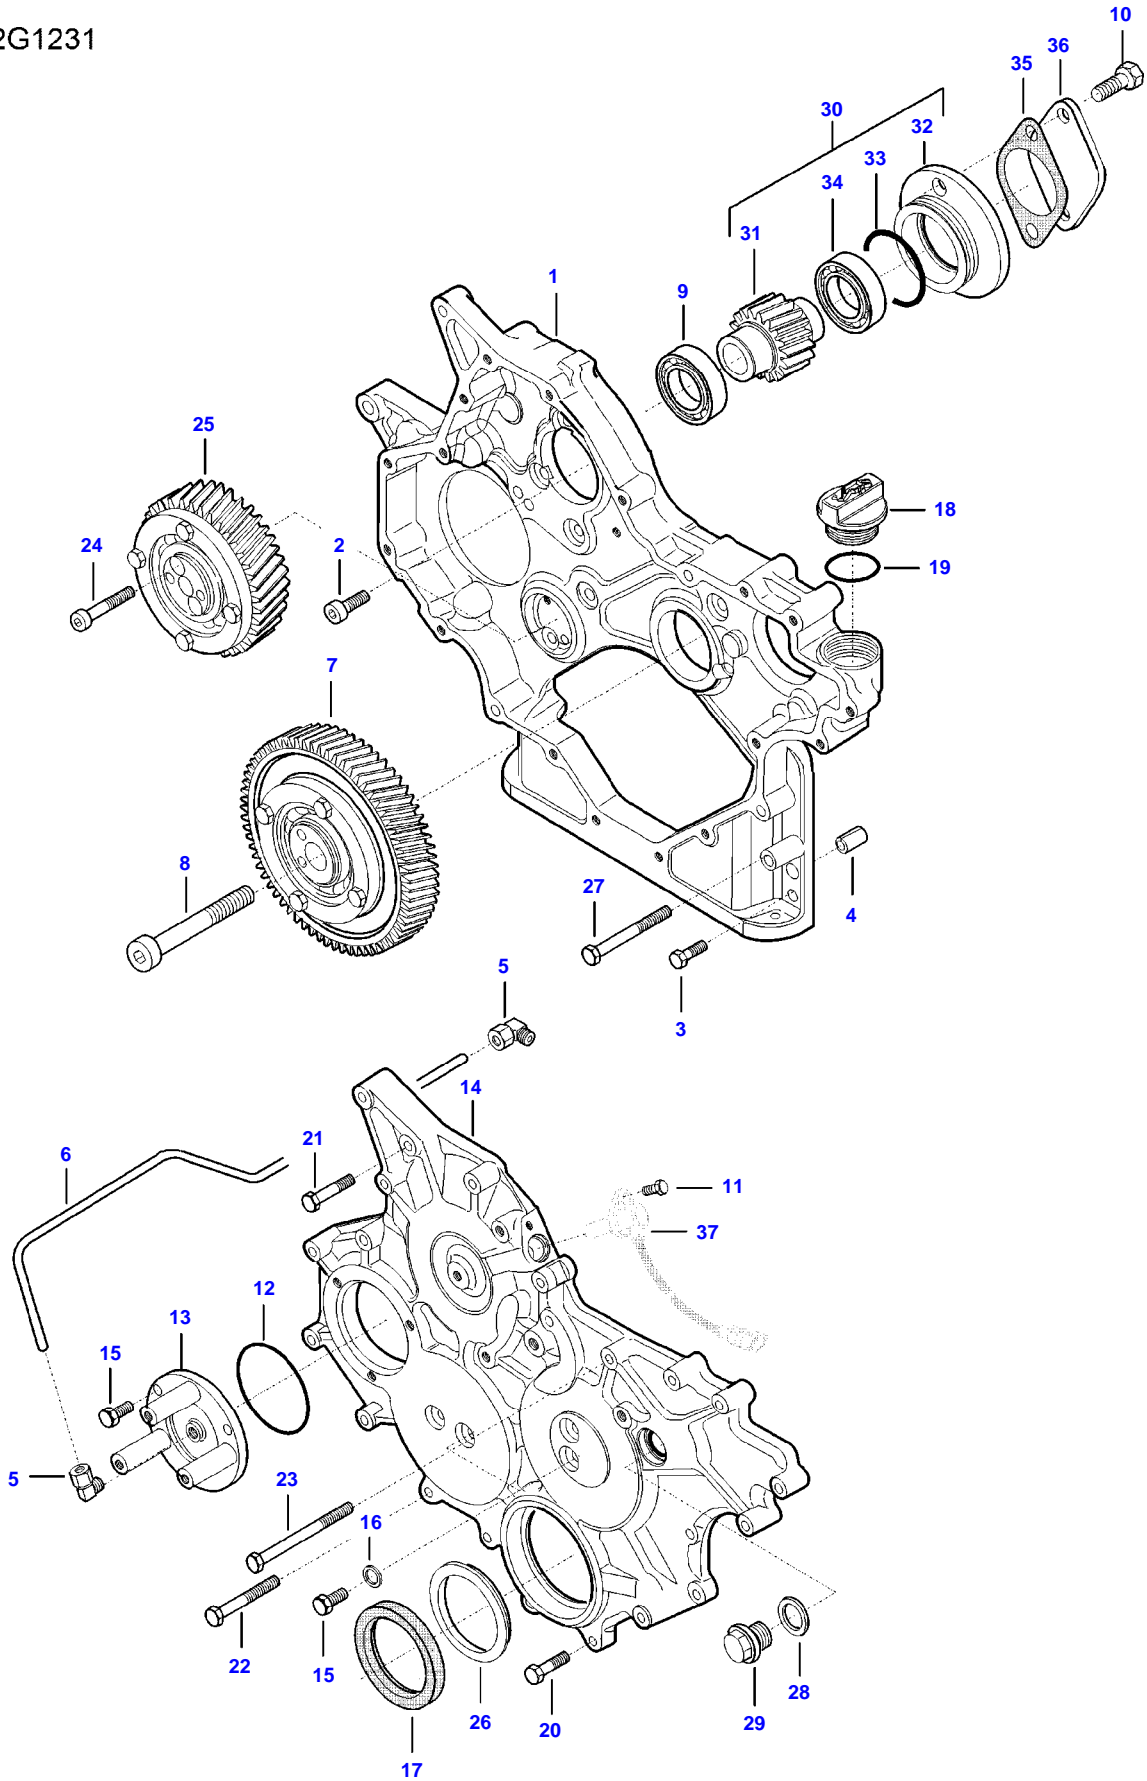

9490X (502010001-130 / 502410001-053 AL) COMBINE
AP2G1231

AP2G1231

TIMING GEARS AND HOUSING

Item	Part Number	Qty	Description Comments
1	V837074712	1	TIMING GEAR CASE
2	V581804602	10	HEX SOCKET SCREW
3	V528801400	2	HEX CAP SCREW
4	V598359850	2	PIN
5	V641166006	2	ELBOW FITTING
6	V836867775	1	OIL PIPE
7	V837073583	1	IDLER GEAR
8	V581705910	1	HEX SOCKET SCREW
9	V610060096	1	BALL BEARING
10	V528802602	2	HEX CAP SCREW
11	V528801062	1	HEX CAP SCREW
12	V614606825	1	O-RING [B]
13	V837073524	1	BRACKET
14	V837074715	1	GEAR HOUSING FRONT COVER
15	V528801380	7	HEX CAP SCREW
16	V615870814	4	SEALING WASHER [B]
17	V837084867	1	CRANKSHAFT SEAL [B]
18	V837081106	1	OIL FILLER CAP
19	V614603540	1	O-RING [B]
20	V528801410	5	HEX CAP SCREW
21	V529801440	14	HEX CAP SCREW
22	V529801510	2	HEX CAP SCREW
23	V529801540	1	HEX CAP SCREW
24	V580704670	2	HEX SOCKET SCREW
25	V837073256	1	IDLER GEAR
26	V836873075	1	SHIELD
27	V529801470	1	HEX CAP SCREW
28	V615882227	1	SEALING WASHER [B]
29	V640045022	1	PLUG
30	V837070137	1	DRIVE
31	V837070005	1	HYDRAULIC PUMP GEAR WHEEL (30)
32	V836855651	1	FLANGE (30)
33	V614609430	1	O-RING (30) [B]
34	V610060096	1	BALL BEARING (30)
35	V836864459	1	GASKET
36	V836864458	1	COVER
37		1	

SEE PAGE 01-0021

[B] INCLUDED IN COMPLETE ENGINE GASKET KIT 2