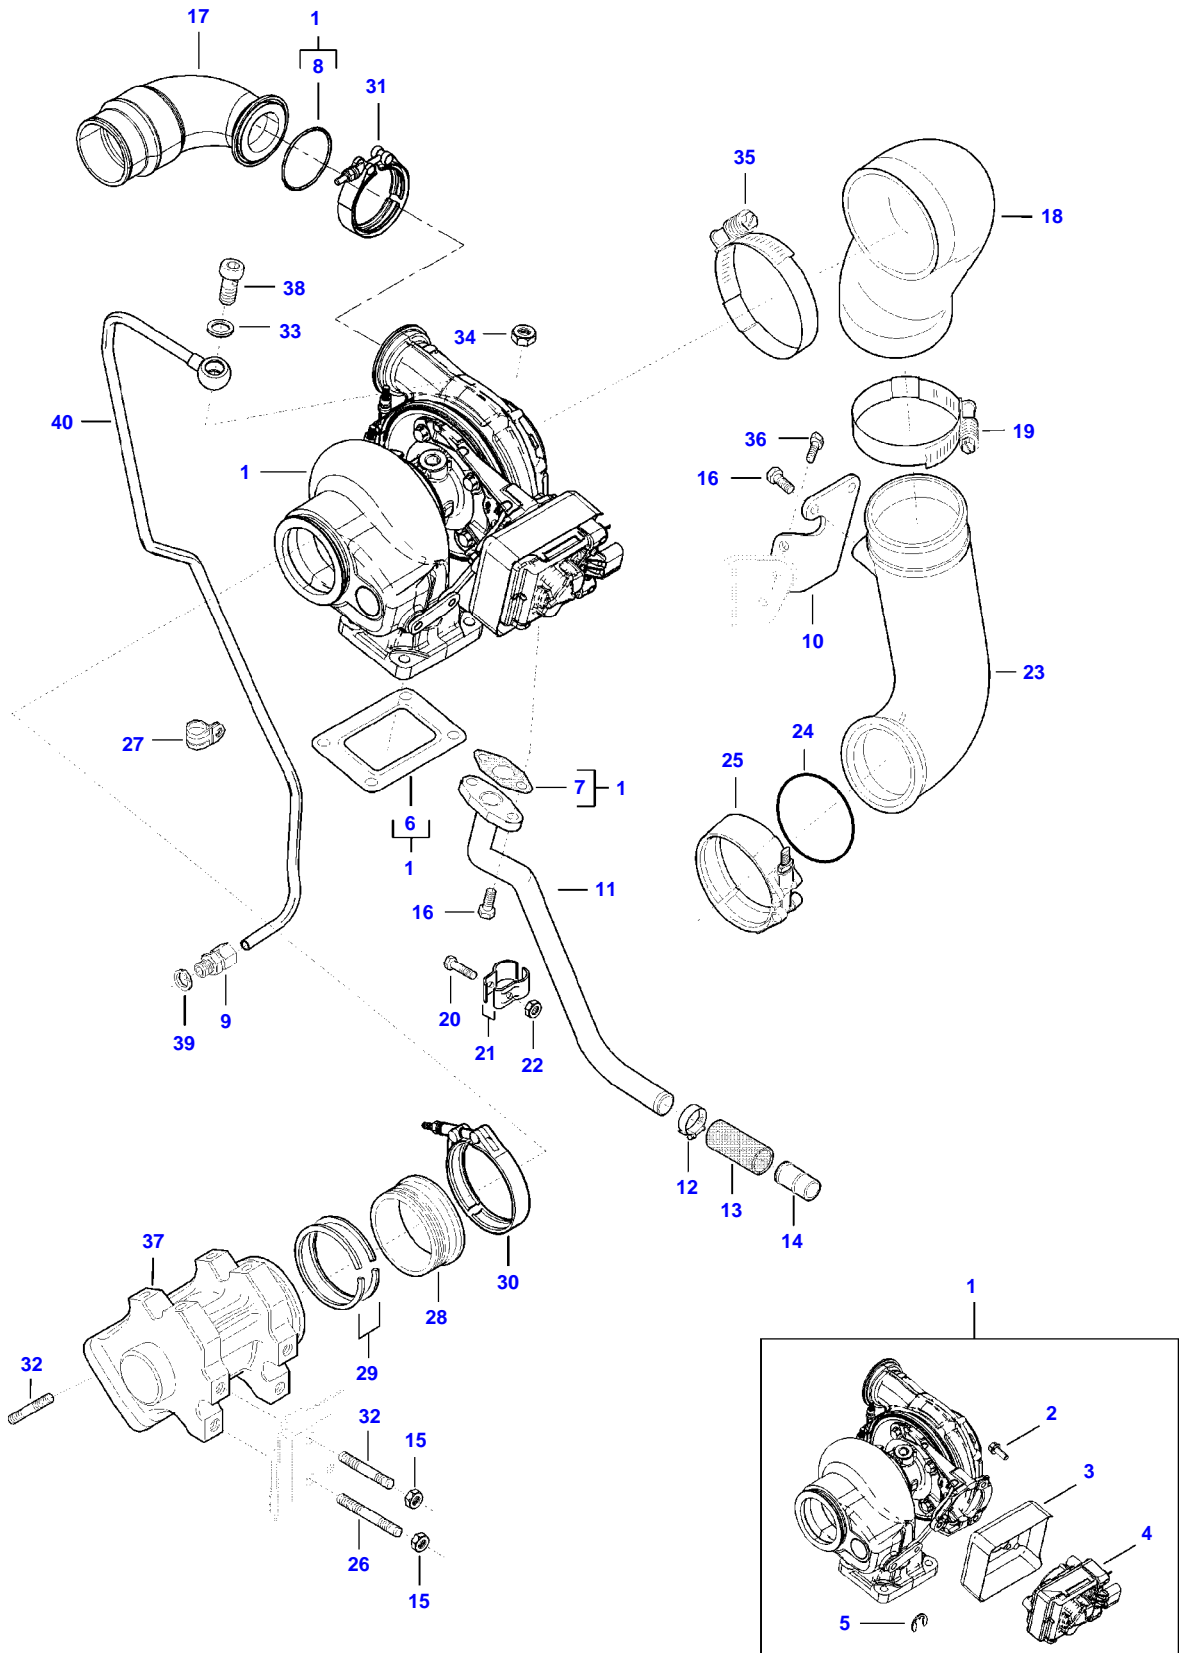

9490X (502010001-130 / 502410001-053 AL) COMBINE
AP10G1225

AP10G1225

Item	Part Number	Qty	Description Comments	Technical Specification
1	V837079844	1	KIT, TURBOCHARGR	
2	V837091127	3	HEXAGON FLANGE BOLT (1)	
3	V837091123	1	HEATSHIELD (1)	
4	V837091110	1	ACTUATOR (1)	
5	V837079945	1	LOCK RING (1) [C]	
6	V836840992	1	GASKET (1) [A]	
7	V836324580	1	GASKET (1) [A]	
8	V614606225	1	O-RING (1) [A]	
9	V641086008	1	STRAIGHT FITTING	
10	V837084730	1	BRACKET	
11	V837084639	1	TURBOCHARGER LUBRICATION OIL PIPE	
12	V602088532	2	HOSE CLIP	
13	V836873001	1	RUBBER HOSE	
14	V837084241	1	OIL PIPE	
15	V513601002	4	NUT	
16	V528801382	4	HEX CAP SCREW	
17	V836866381	1	BOOST PIPE	
18	V837074891	1	RUBBER ELBOW	
19	V602084783	1	HOSE CLIP	
20	V529801112	2	HEX CAP SCREW	
21	V836773645	4	PIPE CLAMP HALF	
22	V510600602	2	NUT	
23	V837084712	1	AIR PIPE	
24	V614707625	1	O-RING [A][C]	
25	V837074813	1	V CLAMP	
26	V546801860	2	STUD BOLT	
27	V602060608	1	RETAINER CLAMP	
28	V837084539	1	SLEEVE	
29	V837084540	2	SEALING RING [A]	
30	V837074811	1	V CLAMP	D96
31	V836866454	1	V CLAMP	
32	V546801840	6	STUD BOLT	
33	V615881420	2	SEALING WASHER [A]	
34	V521601000	4	NUT	
35	V602084795	1	HOSE CLIP	
36	V528801362	2	HEX CAP SCREW	
37	V837084541	1	FLANGE	
38	V837084079	1	BANJO BOLT	
39	V615881216	1	SEALING WASHER [A]	
40	V837084640	1	TURBOCHARGER LUBRICATION OIL PIPE [A] INCLUDED IN CYLINDER HEAD GASKET KIT 1 [C] INCLUDED IN VALVE ADJUSTING GASKET KIT 3