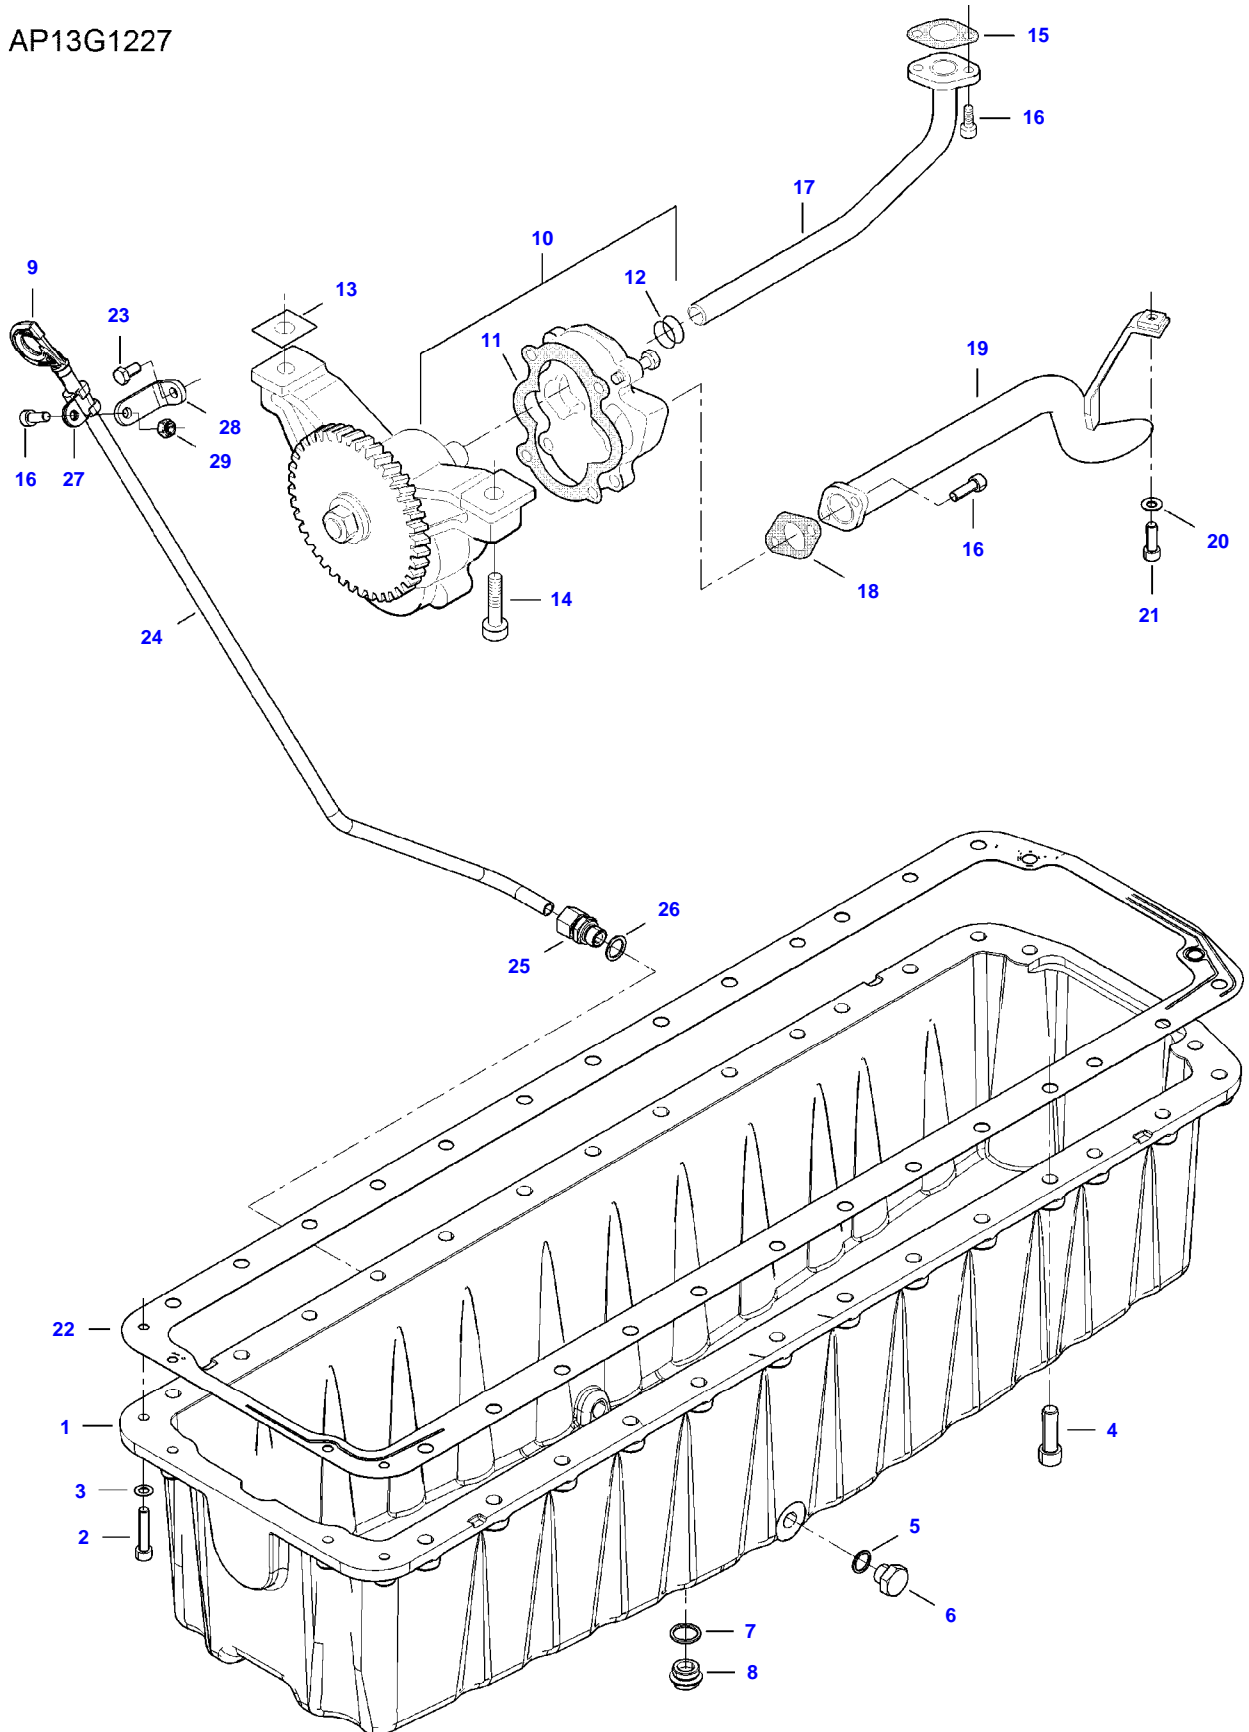

9490X (502010001-130 / 502410001-053 AL) COMBINE
AP13G1227

AP13G1227

OIL PUMP AND SUMP

Item	Part Number	Qty	Description Comments
1	V836884837	1	OIL SUMP
2	V581804650	4	HEX SOCKET SCREW
3	V500950800	4	SPRING WASHER
4	V581705450	28	HEX SOCKET SCREW
5	V615881620	2	SEALING WASHER [B]
6	V836655492	1	PLUG
7	V615882227	1	SEALING WASHER [B]
8	V640045022	1	PLUG
9	V836867888	1	DIPSTICK
10	V836874208	1	OIL PUMP
11	V836338188	1	GASKET (10) [B]
12	V614702230	2	O-RING (10) [B]
13	V836007871		SHIM AS REQUIRED, REFER TO WORKSHOP MANUAL
14	V581705050	2	HEX SOCKET SCREW
15	V836008449	1	GASKET [B]
16	V581804600	5	HEX SOCKET SCREW
17	V837074139	1	OIL PIPE
18	V836338201	1	GASKET [B]
19	V837070490	1	OIL PUMP SUCTION PIPE
20	V500950800	1	SPRING WASHER
21	V581704620	1	HEX SOCKET SCREW
22	V836873029	1	OIL SUMP GASKET [B]
23	V528801362	1	HEX CAP SCREW
24	V837084454	1	OIL DIPSTICK GUIDE PIPE
25	V641086012	1	STRAIGHT FITTING
26	V615881622	1	SEALING WASHER [B]
27	V602060612	1	RETAINER CLAMP
28	V837074686	1	SUPPORT
29	V510600802	1	NUT

[B] INCLUDED IN COMPLETE ENGINE GASKET KIT 2