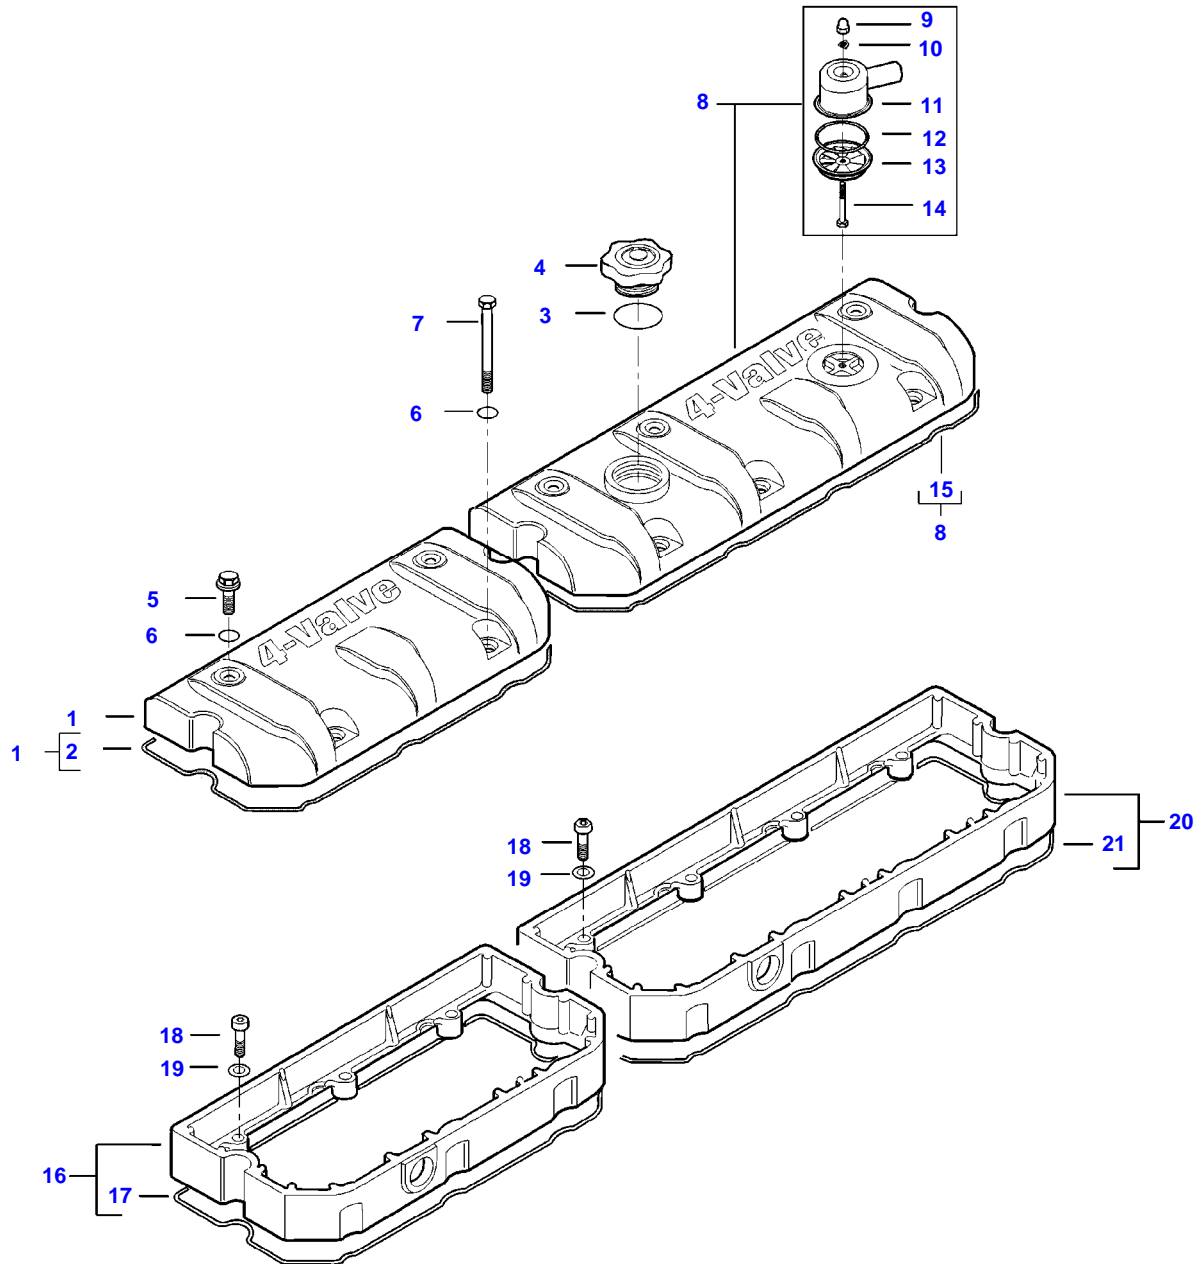

9490X (502010001-130 / 502410001-053 AL) COMBINE
AP35G2050

AP35G2050

VALVE ROCKER COVER

Item	Part Number	Qty	Description Comments
1	V837084117	1	VALVE ROCKER COVER
2	V837067881	1	VALVE ROCKER COVER GASKET (1) [A][C]
3	V614704850	1	O-RING [A]
4	V836659968	1	OIL FILLER CAP
5	V540801780	5	HEXAGON FLANGE BOLT
6	V614901030	10	O-RING [A][C]
7	V540801910	5	HEXAGON FLANGE BOLT
8	V837084226	1	VALVE ROCKER COVER
9	V519600602	1	NUT (8)
10	V836667508	1	SEALING WASHER (8)
11	V837070442	1	BREATHER CAP (8)
12	V836667459	1	GASKET (8)
13	V837070443	1	BREATHER (8)
14	V528801172	1	HEX CAP SCREW (8)
15	V837070128	1	VALVE ROCKER COVER GASKET (8) [A][C]
16	V837084220	1	VALVE ROCKER COVER FRAME
17	V837067881	1	VALVE ROCKER COVER GASKET (16) [A]
18	V581804630	7	HEX SOCKET SCREW
19	V500950800	7	SPRING WASHER
20	V837084224	1	VALVE ROCKER COVER FRAME
21	V837070128	1	VALVE ROCKER COVER GASKET (20) [A]

[A] INCLUDED IN CYLINDER HEAD GASKET KIT 1
[C] INCLUDED IN VALVE ADJUSTING GASKET KIT 3