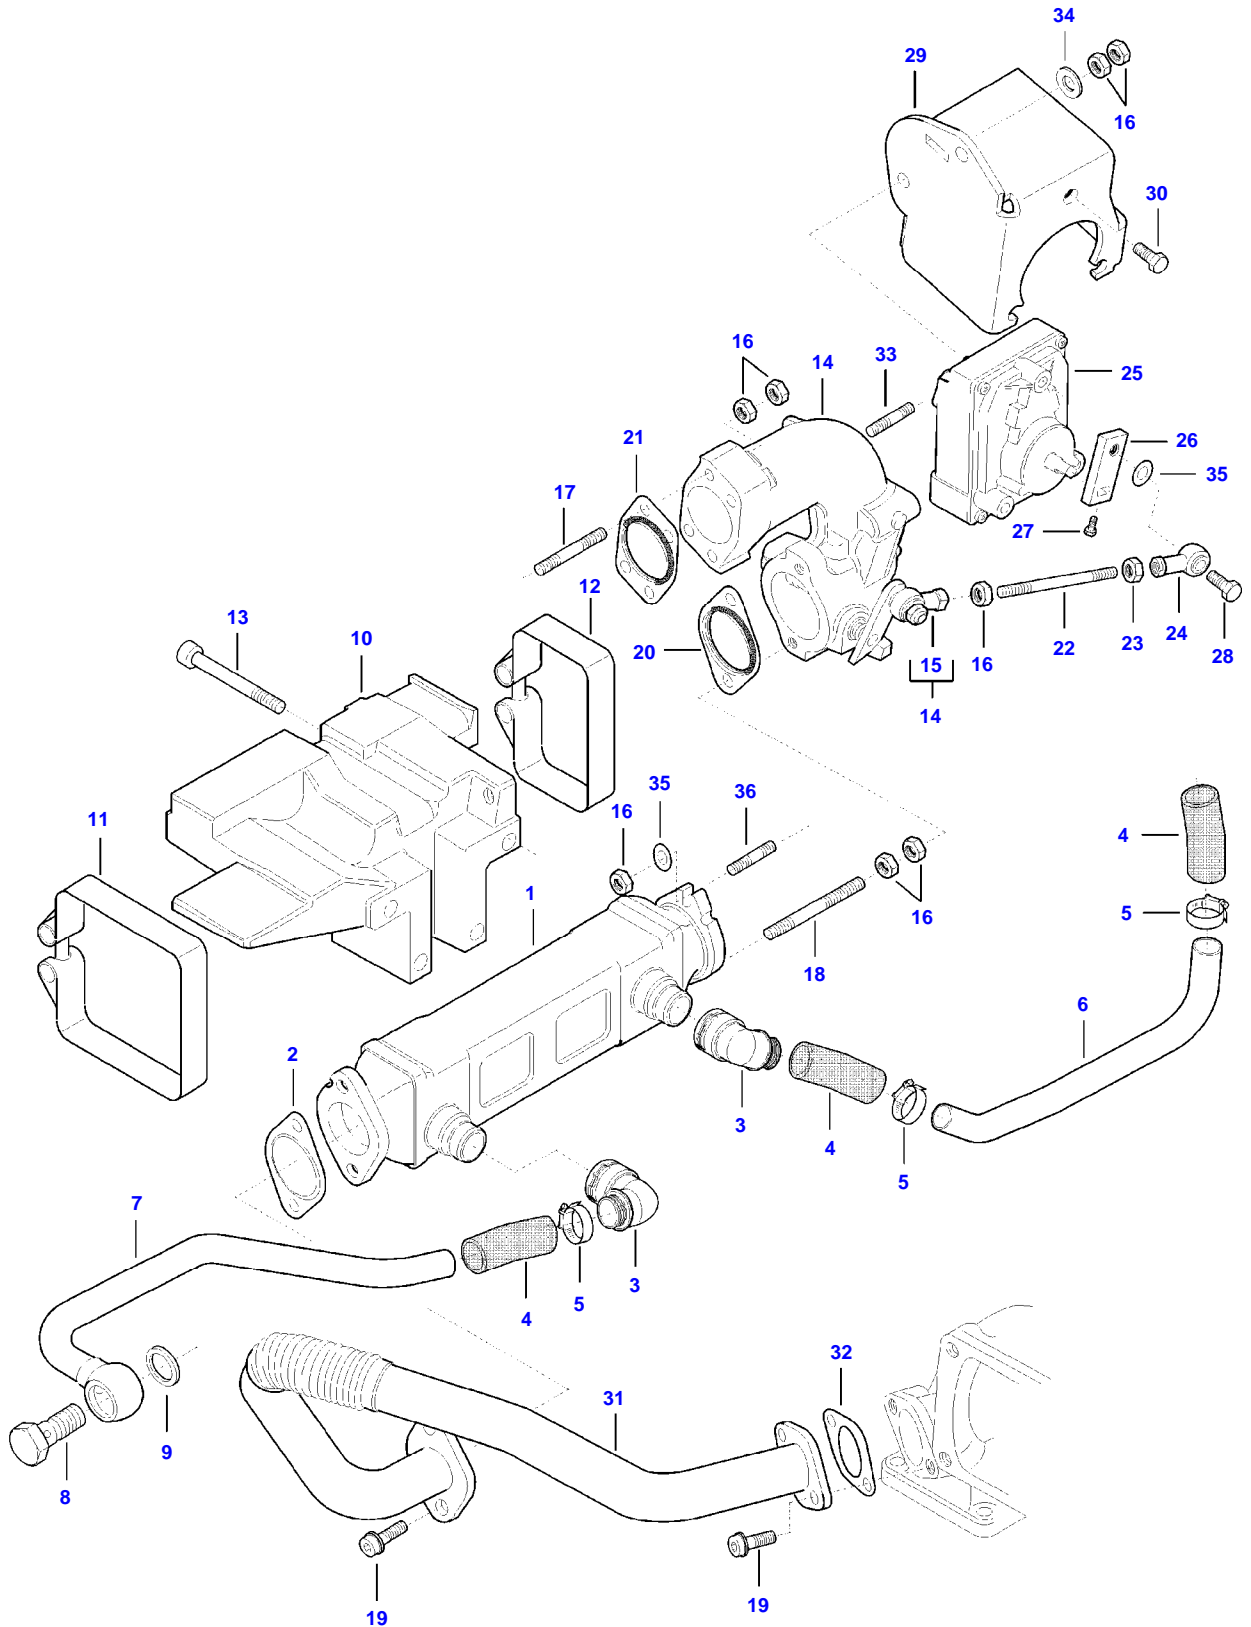

9490X (502010001-130 / 502410001-053 AL) COMBINE
AP12G1169

AP12G1169

Item	Part Number	Qty	Description Comments
1	V837074869	1	EGR COOLER
2	V837074972	1	GASKET [A][C]
3	V837074870	2	HOSE COUPLER
4	V837074915	3	RUBBER HOSE
5	V602084722	6	HOSE CLIP
6	V837084019	1	WATER PIPE
7	V837074499	1	WATER PIPE
8	V640435028	1	BANJO BOLT
9	V615893036	2	SEALING WASHER [A]
10	V837084348	1	BRACKET
11	V837084475	1	CLAMP
12	V837084476	1	CLAMP
13	V581705110	4	HEX SOCKET SCREW
14	V837074722	1	EGR VALVE
15	V837079691	1	UNION (14)
16	V504800800	16	NUT
17	V546701440	4	STUD BOLT
18	V546801500	1	STUD BOLT
19	V588704600	4	HEX SOCKET SCREW
20	V837084664	1	GASKET [A]
21	V837084663	1	GASKET [A]
22	V837074902	1	ROD
23	V504650800	1	NUT
24	V837073478	1	CONNECTOR
25	V837074614	1	ACTUATOR
26	V837073479	1	LEVER
27	V581804182	1	HEX SOCKET SCREW
28	V528801400	1	HEX CAP SCREW
29	V837074867	1	BRACKET
30	V528801362	3	HEX CAP SCREW
31	V837074541	1	PIPE
32	V837074977	1	GASKET [A][C]
33	V546801400	2	STUD BOLT
34	V836120989	2	WASHER
35	V500050842	2	WASHER
36	V546801380	1	STUD BOLT

[A] INCLUDED IN CYLINDER HEAD GASKET KIT 1

[C] INCLUDED IN VALVE ADJUSTING GASKET KIT 3