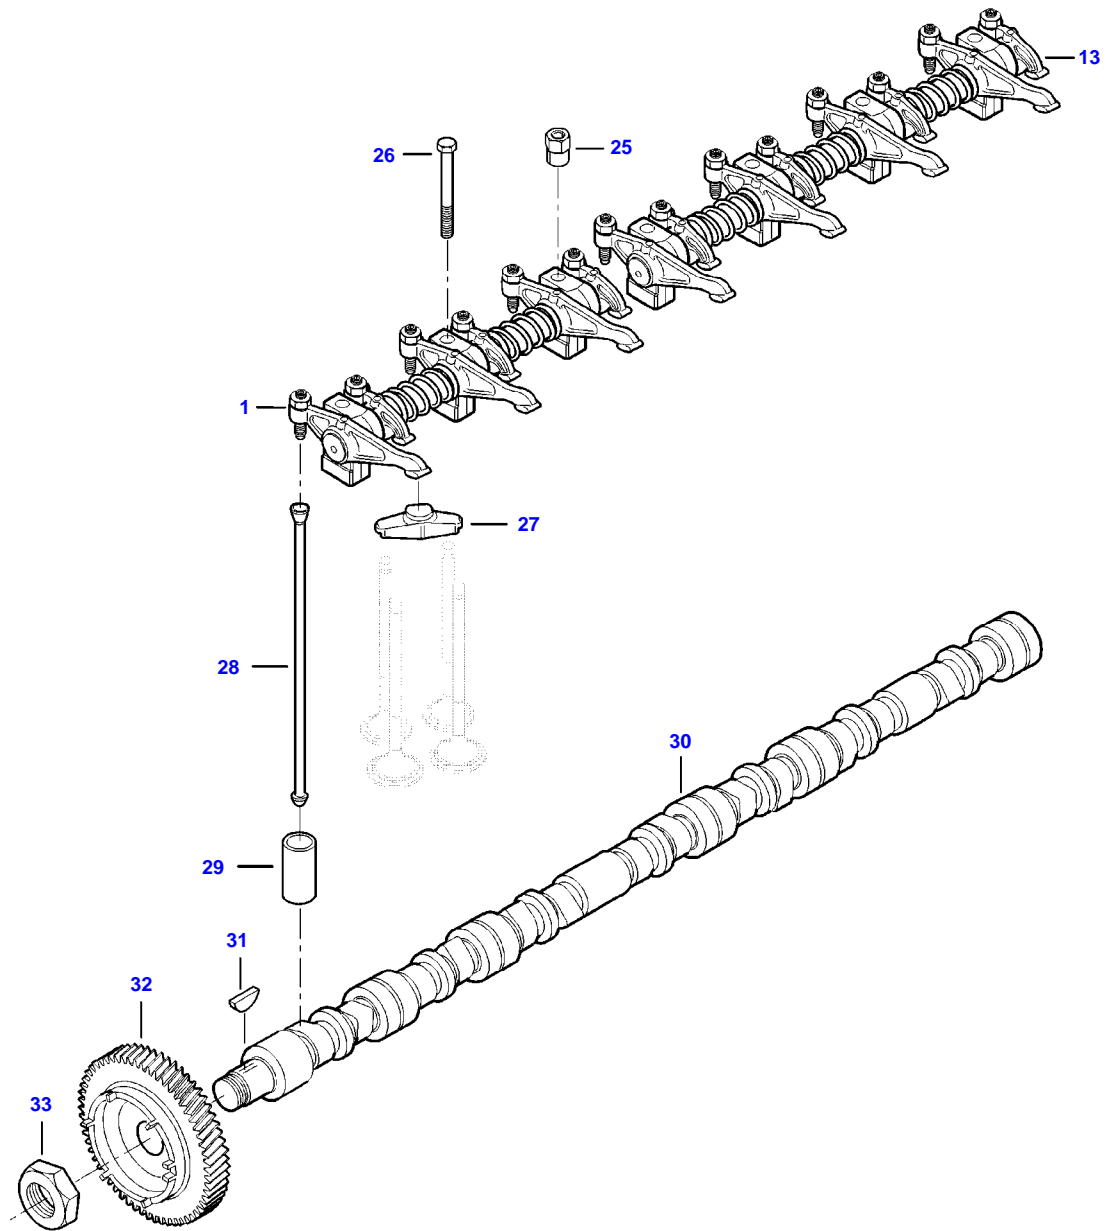

9490X (502010001-130 / 502410001-053 AL) COMBINE
AP5G2054

AP5G2054

CAMSHAFT AND VALVE MECHANISM

Item	Part Number	Qty	Description Comments	Technical Specification
1	V837069016	1	ROCKER SHAFT ASM	3-CYL 4V
2	V837069011	3	ROCKER ARM (1)	4V INTAKE
3	V512861000	3	NUT (1),(2)	
4	V837069023	3	VALVE ROCKER ADJUSTMENT SCREW (1),(2)	
5	V837069020	2	PLUG (1)	
6	V837069013	3	ROCKER ARM (1)	4V EXHAUST
7	V512861000	3	NUT (1),(6)	
8	V837069023	3	VALVE ROCKER ADJUSTMENT SCREW (1),(6)	
9	V837069018	1	ROCKER SHAFT BRACKET (1)	
10	V837069019	2	SPRING (1)	
11	V837069015	1	SHAFT (1)	
12	V837069017	2	ROCKER SHAFT BRACKET (1)	
13	V837070105	1	ROCKER SHAFT ASM	4-CYL 4V
14	V837069011	4	ROCKER ARM (13)	4V INTAKE
15	V512861000	4	NUT (13),(14)	
16	V837069023	4	VALVE ROCKER ADJUSTMENT SCREW (13),(14)	
17	V837069020	2	PLUG (13)	
18	V837069013	4	ROCKER ARM (13)	4V EXHAUST
19	V512861000	4	NUT (13),(18)	
20	V837069023	4	VALVE ROCKER ADJUSTMENT SCREW (13),(18)	
21	V837069017	3	ROCKER SHAFT BRACKET (13)	
22	V837069019	3	SPRING (13)	
23	V837070104	1	SHAFT (13)	
24	V837069018	1	ROCKER SHAFT BRACKET (13)	
25	V836655406	5	SLEEVE NUT	
26	V529801912	2	HEX CAP SCREW	
27	V837073089	14	VALVE BRIDGE	
28	V837084416	14	PUSH ROD	
29	V836014264	14	TAPPET	
30	V837073488	1	CAMSHAFT	
31	V603305760	1	WOODRUFF KEY	
32	V837073675	1	CAMSHAFT GEAR	
33	V837069085	1	NUT	