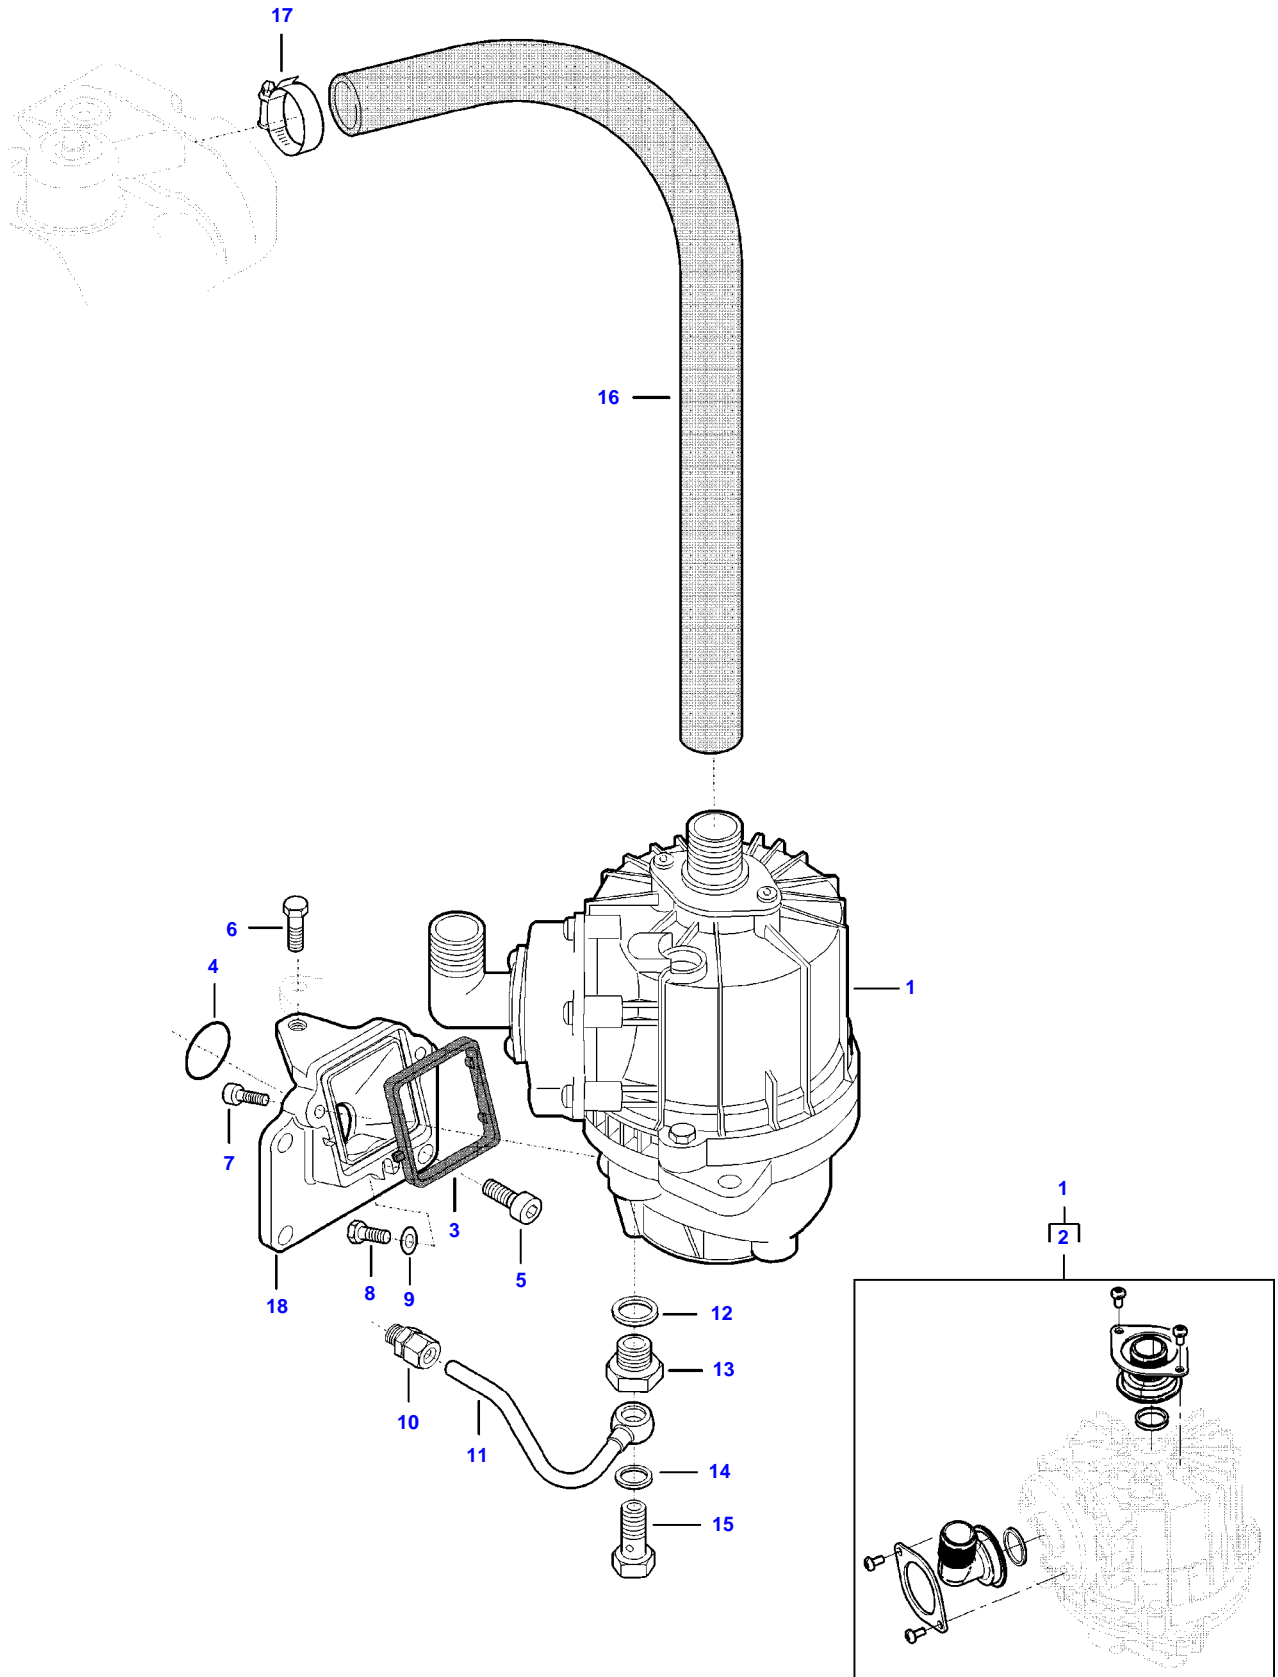

9490X (502010001-130 / 502410001-053 AL) COMBINE
AP15G1059

AP15G1059

Item	Part Number	Qty	Description Comments
1	V837073734	1	CCV FILTER
2	V837091199	1	KIT,HOSE FITTING (1)
3	V837074132	1	GASKET [B]
4	V836664226	1	O-RING [B]
5	V577805002	4	HEX SOCKET SCREW
6	V581804222	1	HEX SOCKET SCREW
7	V581804202	2	HEX SOCKET SCREW
8	V528801082	1	HEX CAP SCREW
9	V500150642	2	WASHER
10	V641016008	1	STRAIGHT FITTING
11	V837073892	1	OIL PIPE
12	V615881822	1	SEALING WASHER [B]
13	V836119643	1	THREADED NIPPLE
14	V615881420	2	SEALING WASHER [B]
15	V640435010	1	BANJO BOLT
16	V837074052	1	HOSE
17	V602078538	2	HOSE CLIP
18	V837073858	1	BRACKET [B] INCLUDED IN COMPLETE ENGINE GASKET KIT 2