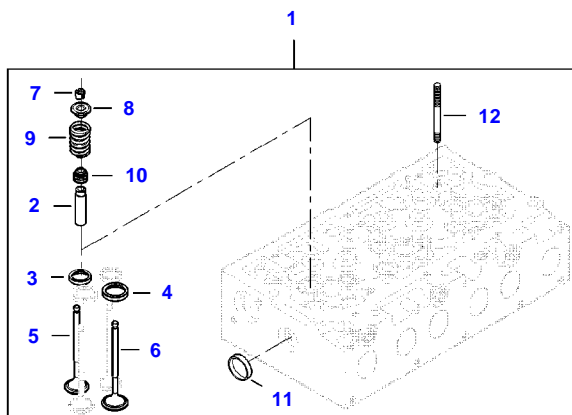

9490X (502010001-130 / 502410001-053 AL) COMBINE
AP6G2384

AP6G2384

CYLINDER HEAD

Item	Part Number	Qty	Description Comments	Technical Specification
1	V837073233	1	CYLINDER HEAD	
2	V837073174	12	VALVE GUIDE (1)	4V STD
3	V837064907	6	VALVE SEAT (1)	4V EXHAUST STD
4	V837064908	6	VALVE SEAT (1)	4V INTAKE STD
5	V837069002	6	EXHAUST VALVE (1)	
6	V837069003	6	INTAKE VALVE (1)	
7	V837064910	24	COTTER (1)	
8	V837069004	12	SPRING PLATE (1)	
9	V837069005	12	VALVE SPRING (1)	
10	V837073165	12	VALVE STEM GASKET (1) [A]	
11	V836647942	4	CUP PLUG (1)	
12	V546901900	2	STUD BOLT (1)	
13	V837084666	1	CYLINDER HEAD	
14	V837073174	16	VALVE GUIDE (13)	4V STD
15	V837064907	8	VALVE SEAT (13)	4V EXHAUST STD
16	V837064908	8	VALVE SEAT (13)	4V INTAKE STD
17	V837069002	8	EXHAUST VALVE (13)	
18	V837069003	8	INTAKE VALVE (13)	
19	V837064910	32	COTTER (13)	
20	V837069004	16	SPRING PLATE (13)	
21	V837069005	16	VALVE SPRING (13)	
22	V837073165	16	VALVE STEM GASKET (13) [A]	
23	V836647942	5	CUP PLUG (13)	
24	V640016045	1	CUP PLUG (13)	
25	V546801900	3	STUD BOLT (13)	
26	V837084523	1	CYLINDER HEAD GASKET [A]	
27	V837070291	1	CYLINDER HEAD GASKET [A]	
28	V837069025	32	CYLINDER HEAD BOLT	
29	V528801820	4	HEX CAP SCREW	
30	V836855348	1	CONNECTION FLANGE	
31	V836867752	1	GASKET [A]	
32	V836867567	2	LIFTING EYE EXTENSION	
33	V837073571	7	CYLINDER HEAD BOLT	
34	V640016045	1	CUP PLUG	
35	V836855350	1	BLOCK OFF PLATE	
36	V836867753	2	GASKET [A]	
37	V528801800	2	HEX CAP SCREW