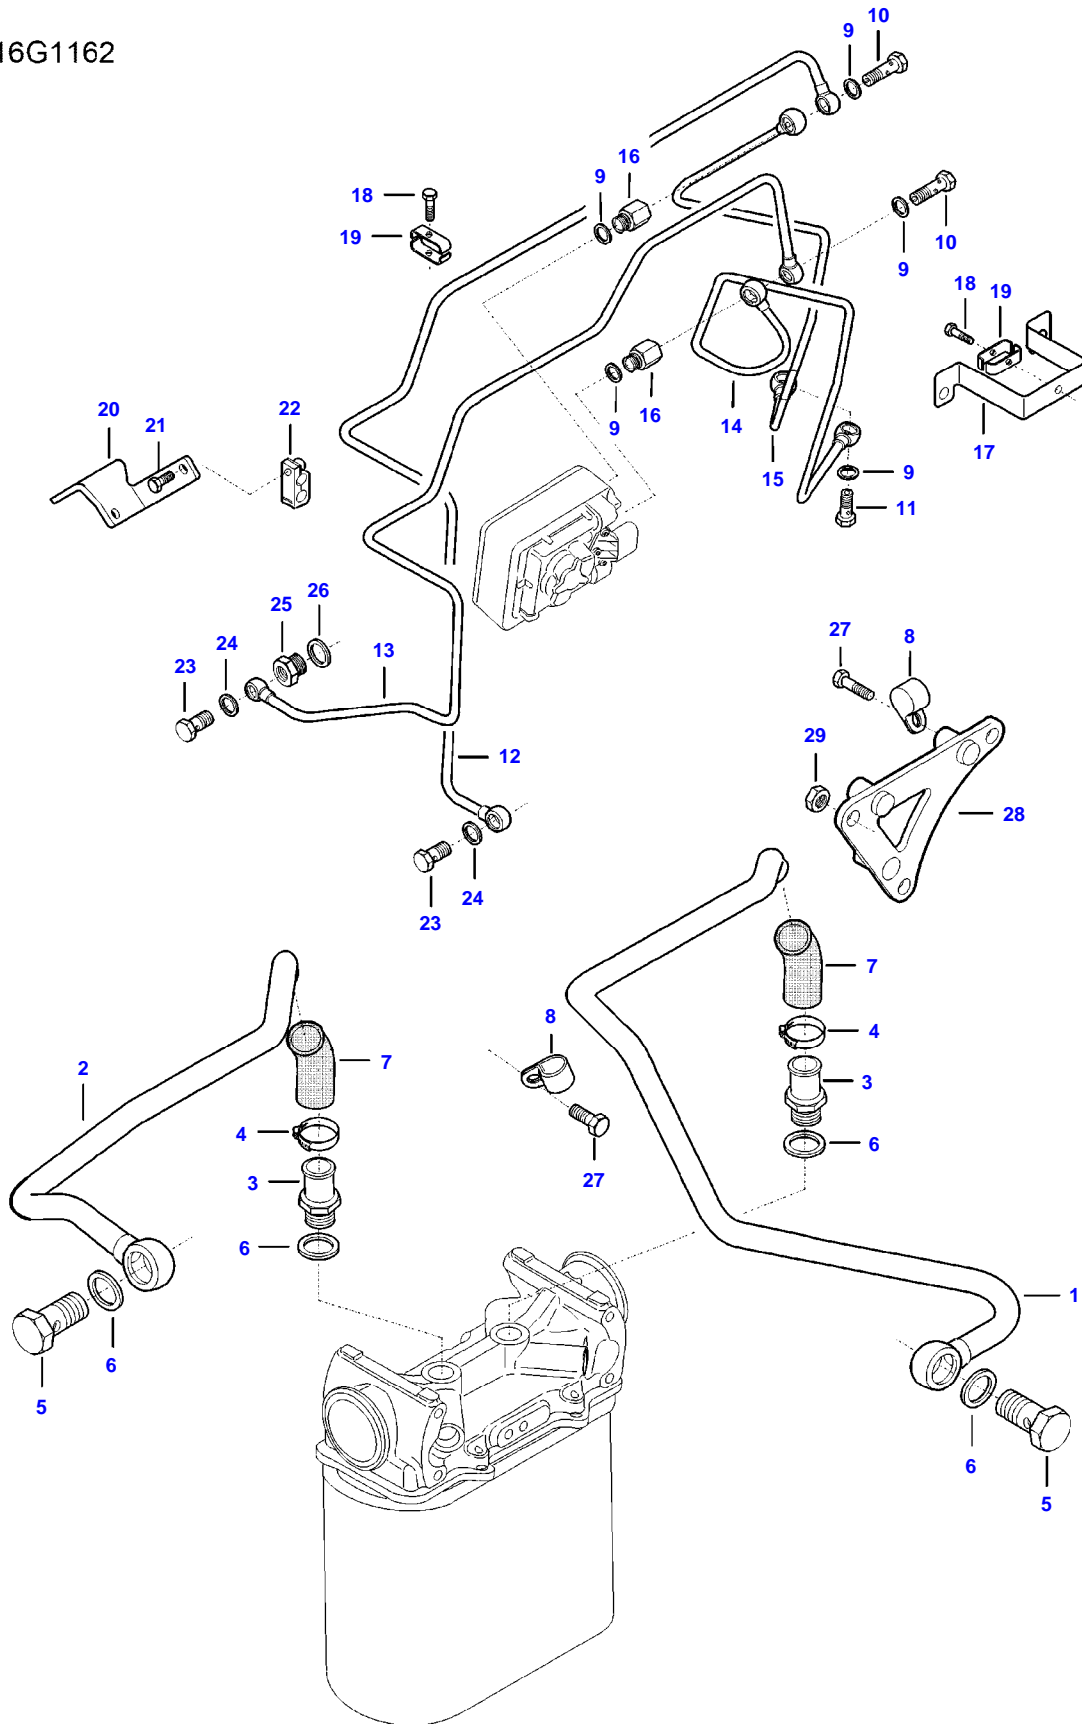

Item	Part Number	Qty	Description Comments
1	V837073734	1	CCV FILTER
2	V837091199	1	KIT,HOSE FITTING (1)
3	V837074132	1	GASKET [B]
4	V836664226	1	O-RING [B]
5	V577805002	4	HEX SOCKET SCREW
6	V581804222	1	HEX SOCKET SCREW
7	V581804202	2	HEX SOCKET SCREW
8	V528801082	1	HEX CAP SCREW
9	V500150642	2	WASHER
10	V641016008	1	STRAIGHT FITTING
11	V837073892	1	OIL PIPE
12	V615881822	1	SEALING WASHER [B]
13	V836119643	1	THREADED NIPPLE
14	V615881420	2	SEALING WASHER [B]
15	V640435010	1	BANJO BOLT
16	V837074052	1	HOSE
17	V602078538	2	HOSE CLIP
18	V837073858	1	BRACKET [B] INCLUDED IN COMPLETE ENGINE GASKET KIT 2

9490X (502010001-130 / 502410001-053 AL) COMBINE
AP16G1162

AP16G1162