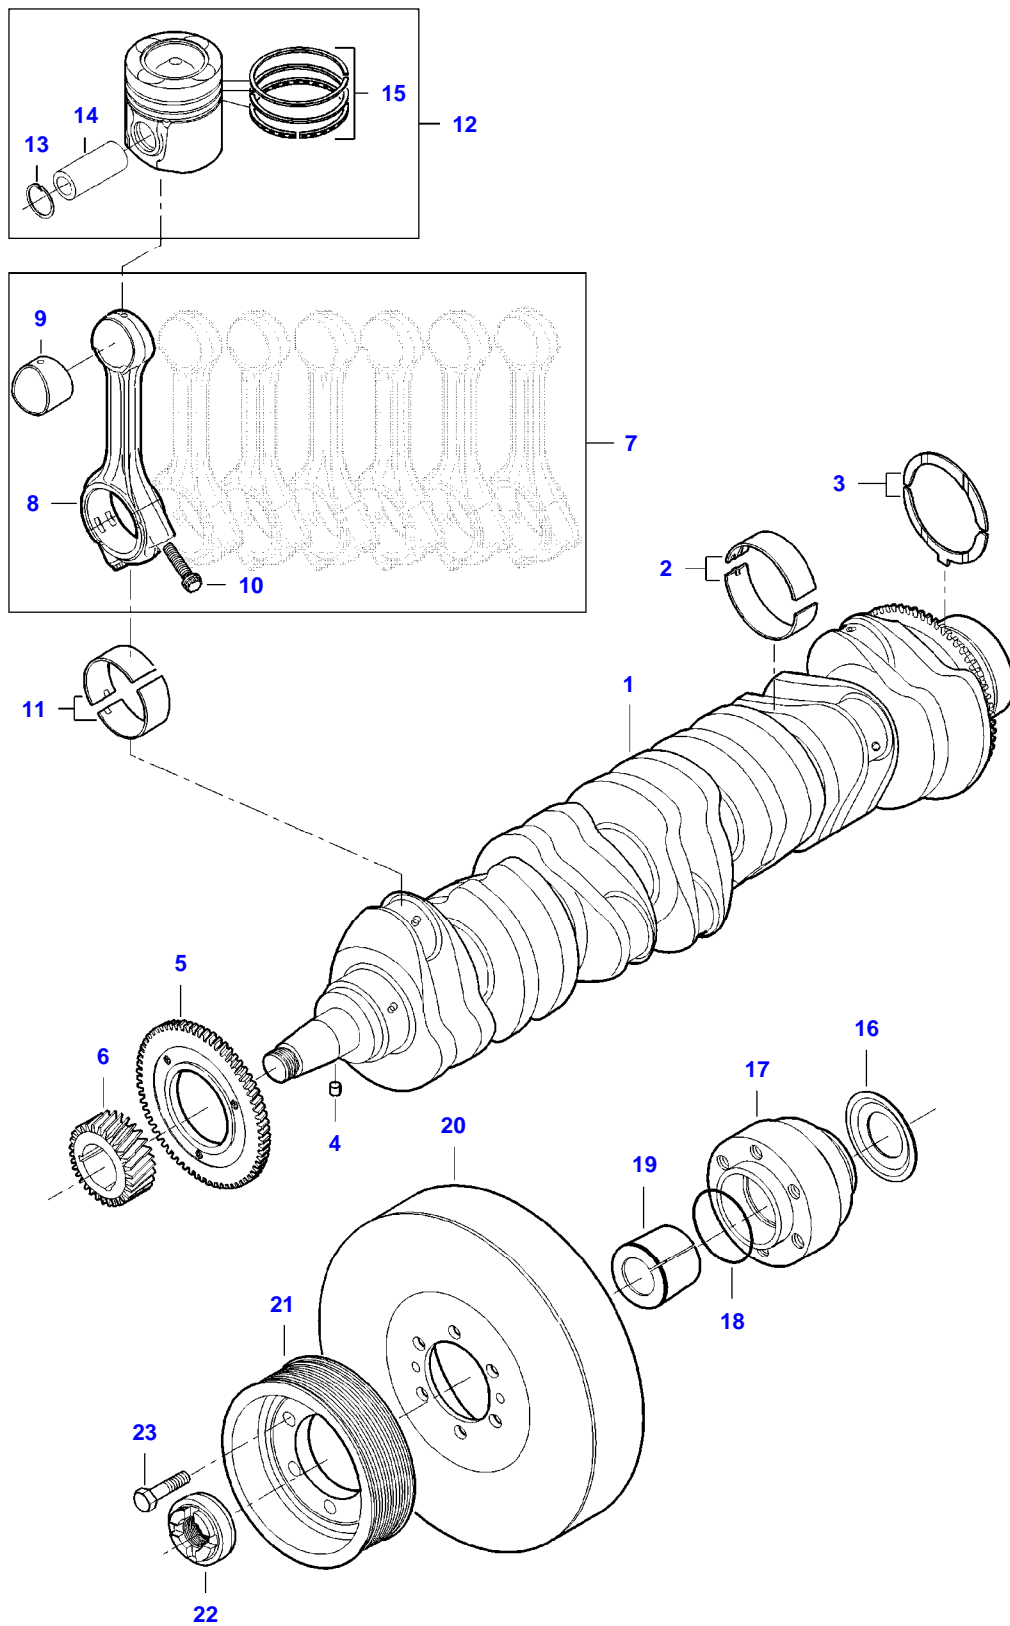

9490X (502010001-130 / 502410001-053 AL) COMBINE
AP4G1982

AP4G1982

CRANKSHAFT AND PISTONS

Item	Part Number	Qty	Description Comments	Technical Specification
1	V837074477	1	CRANKSHAFT	
2	V837079248	8	MAIN BEARING	
3	V837079249	2	THRUST WASHER	
4	V836867857	1	KEY	
5	V836874041	1	CRANKSHAFT GEAR	
6	V837073672	1	CRANKSHAFT GEAR	
7	V837079496	1	CONNECTING ROD KIT	
8		7	NOT AVAILABLE AS SINGLE PART (7)	
9	V836864288	7	BEARING BUSH (7),(8)	
10	V836873510	14	CONNECTING ROD BOLT (7),(8)	
11	V837062996	7	CONROD BEARING	STD
12	V837086083	7	PISTON	
13		14	NOT AVAILABLE AS SINGLE PART (12)	
14		7	NOT AVAILABLE AS SINGLE PART (12)	
15	V837079459	7	PISTON RING KIT (12)	
16	V836867858	1	RING	
17	V836867859	1	CRANKSHAFT HUB	
18	V614606770	1	O-RING	
19	V836873339	1	SLEEVE	
20	V837073505	1	CRANKSHAFT VIBRATION DAMPENER	
21	V836867861	1	CRANKSHAFT PULLEY	
22	V836874315	1	CRANKSHAFT NUT	
23	V581705890	6	HEX SOCKET SCREW