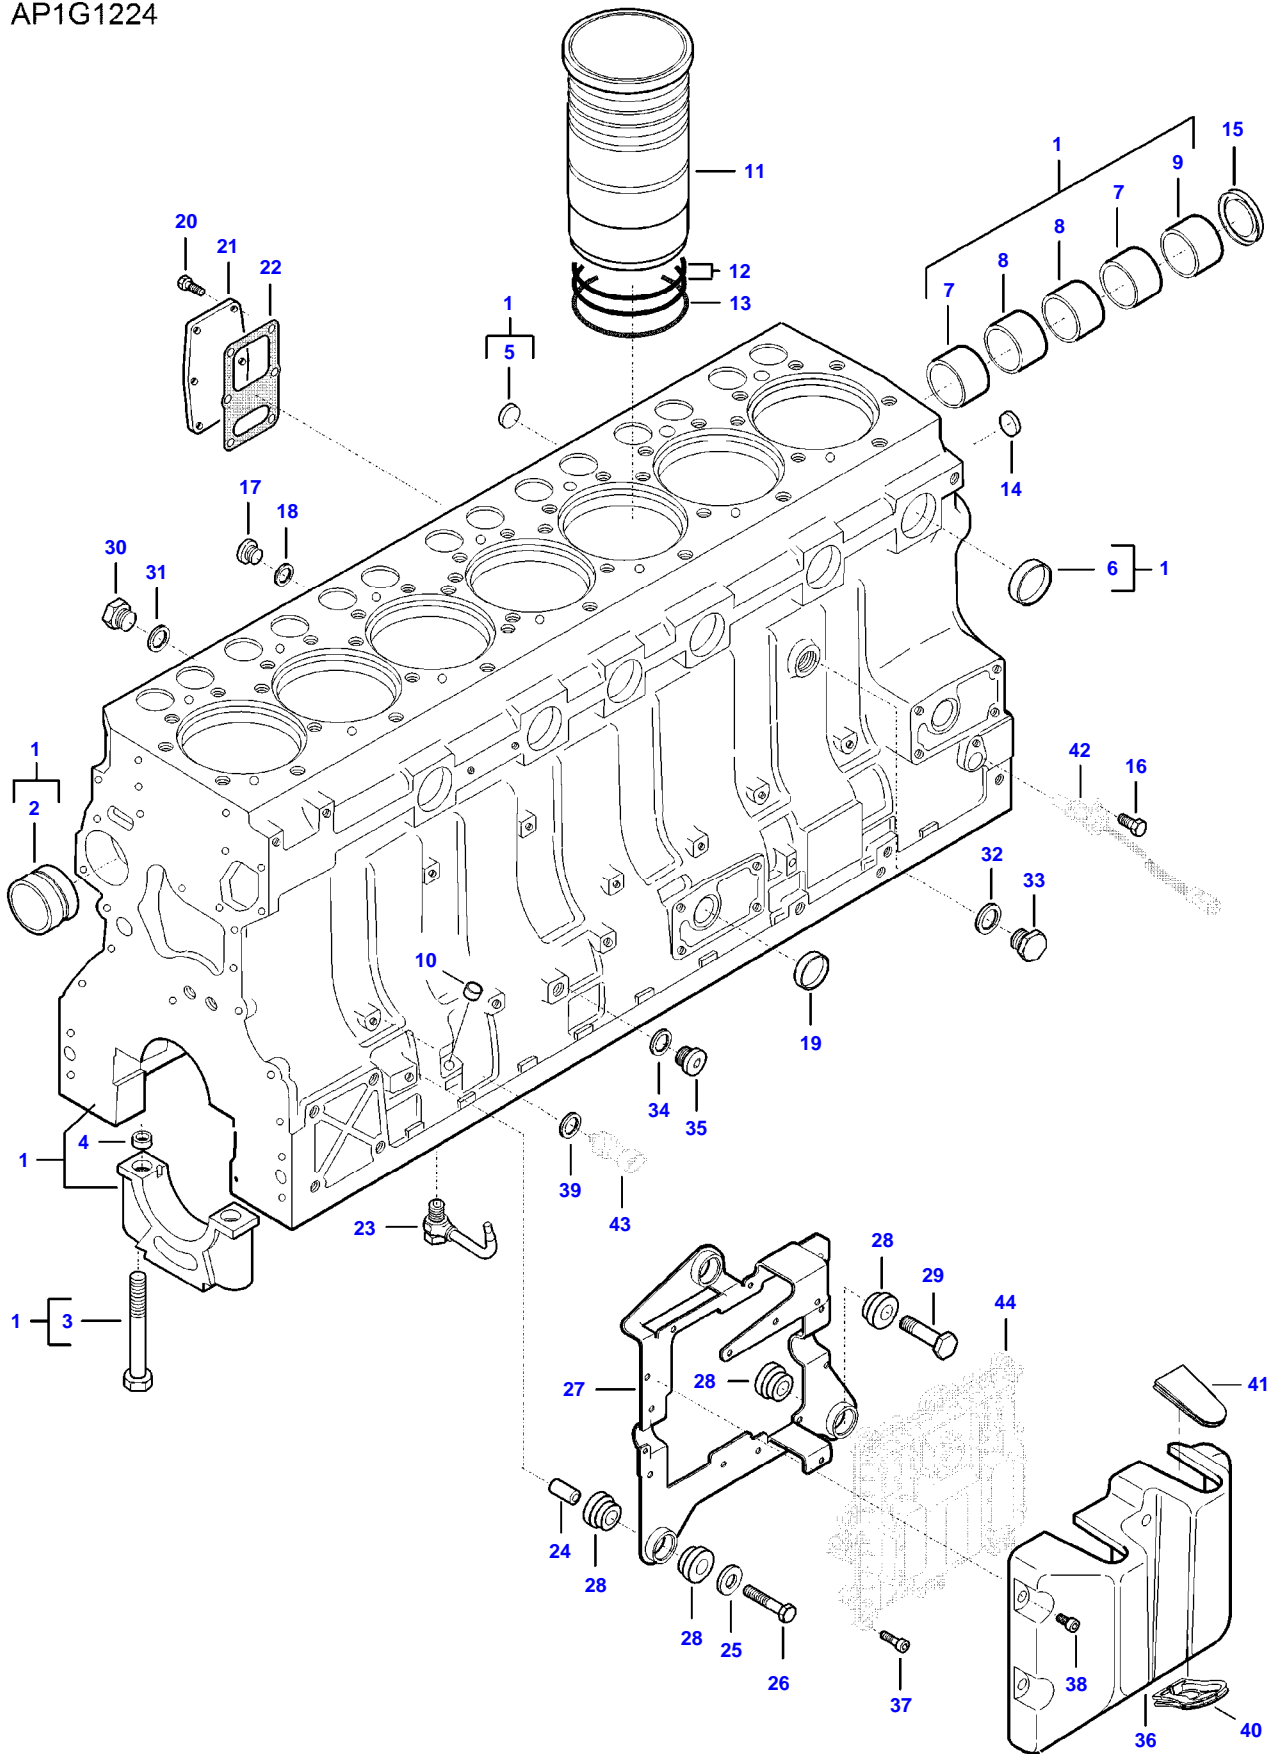

Image is a representation of these items.
Actual items may vary.

Fendt

9490X (502010001-130 / 502410001-053 AL) COMBINE

6246236

ENGINE ASSEMBLIES - ENGINE SERIAL NUMBER RANGE A55788-A64773

Page01-0001

Item	Part Number	Qty	Description Comments	Technical Specification
1	V835477030	1	ENGINE 343/2100 (KW/RPM)	98 AWF
2	V865477030V	1	LONG BLOCK ENGINE	98 AWF
3	V865477030X	1	SHORT BLOCK ENGINE	98 AWF
4	V837079921	1	LABEL ENGINE TYPE PLATE	

9490X (502010001-130 / 502410001-053 AL) COMBINE
AP1G1224

AP1G1224

CYLINDER BLOCK

Item	Part Number	Qty	Description Comments	Technical Specification
1	V837084173	1	CYLINDER BLOCK	98 AWF
2	V836866069	1	CAMSHAFT BEARING BUSH (1)	
3	V835329030	16	HEX CAP SCREW (1)	
4	V836214478	16	GUIDE SLEEVE (1)	
5	V640016020	2	CUP PLUG (1)	
6	V640016040	5	CUP PLUG (1)	
7	V836852460	2	CAMSHAFT BEARING BUSH (1)	
8	V836852459	2	CAMSHAFT BEARING BUSH (1)	
9	V836852461	1	CAMSHAFT BEARING BUSH (1)	
10	V640016012	1	CUP PLUG	
11	V836867048	7	LINER	
12	V836855446	14	CYLINDER LINER O-RING [B]	
13	V836855447	7	CYLINDER LINER O-RING [B]	
14	V640016016	2	CUP PLUG [B]	
15	V836852744	1	PLUG	
16	V528801362	1	HEX CAP SCREW	
17	V640325110	5	SCREW PLUG	
18	V615871014	5	SEALING WASHER [B]	
19	V640016035	1	CUP PLUG	
20	V528801380	6	HEX CAP SCREW	
21	V836846444	1	COVER	
22	V836322852	1	GASKET [B]	
23	V837074224	7	PISTON COOLING JET	
24	V836855626	2	SPACER	
25	V500750842	2	WASHER	
26	V529801430	2	HEX CAP SCREW	
27	V837084081	1	ECU BRACKET	
28	V837084129	6	DAMPER	
29	V837069056	1	HEX CAP SCREW	
30	V836119079	1	PLUG	
31	V615881620	1	SEALING WASHER [B]	
32	V615881824	1	SEALING WASHER [B]	
33	V836019756	1	PLUG	
34	V615881420	1	SEALING WASHER [B]	
35	V640325014	1	PLUG	
36	V837084080	1	COVER	
37	V581804222	8	HEX SOCKET SCREW	
38	V581804182	5	HEX SOCKET SCREW	
39	V615871016	1	SEALING WASHER [B]	
40	V837084661	1	SHIELD	
41	V837084136	2	SHIELD	
42		1	SEE PAGE 01-0021	
43		1	SEE PAGE 01-0021	
44		1	SEE PAGE 01-0021	