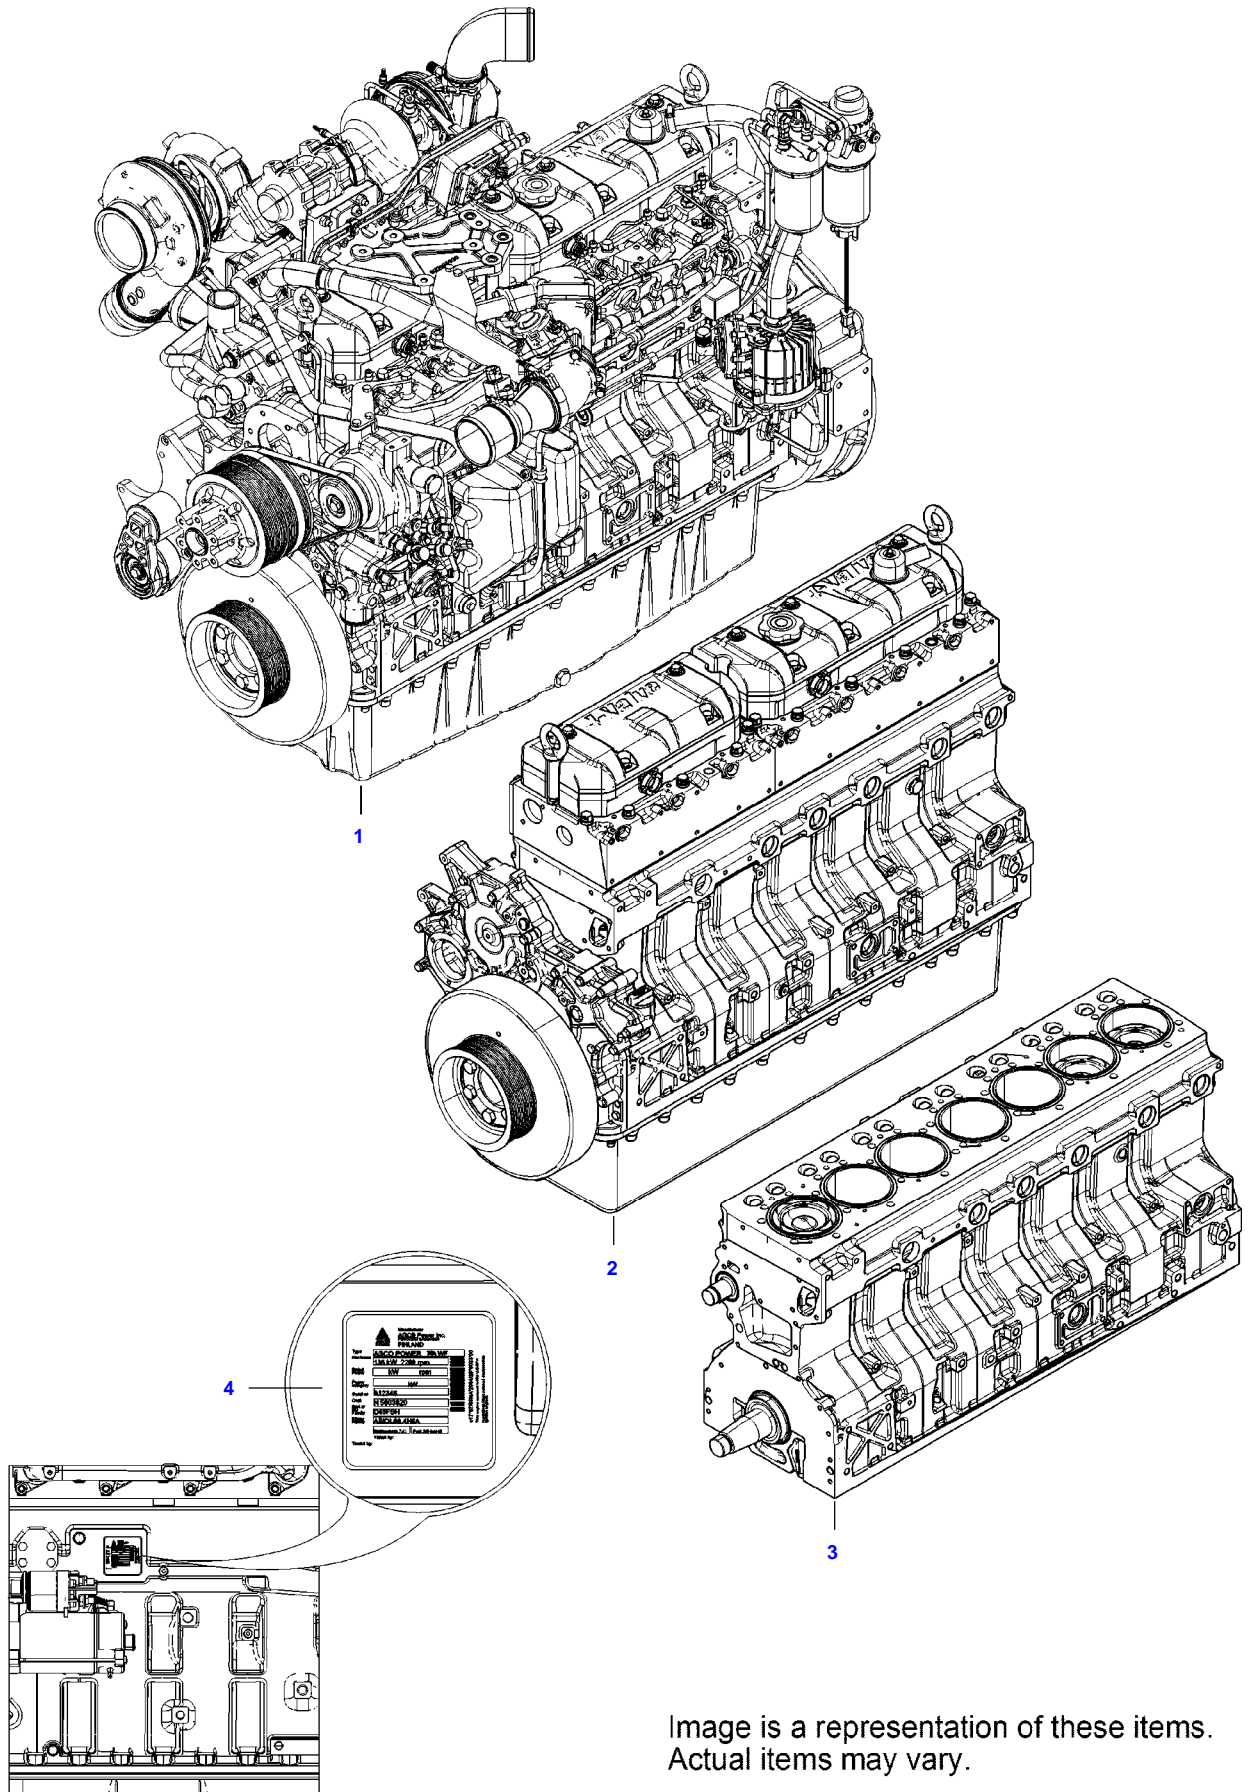

Page Number	Page Title	Page Reference
01-0001	ENGINE ASSEMBLIES - ENGINE SERIAL NUMBER RANGE A55788-A64773	1MDL1716772
01-0002	CYLINDER BLOCK	1MDL1709191
01-0003	TIMING GEARS AND HOUSING	1MDL1709241
01-0004	FLYWHEEL AND HOUSING	1MDL2200495
01-0005	CRANKSHAFT AND PISTONS	1MDL2200518
01-0006	CAMSHAFT AND VALVE MECHANISM	1MDL2200520
01-0007	CYLINDER HEAD	1MDL2200552
01-0008	VALVE ROCKER COVER	1MDL2200553
01-0009	INTAKE MANIFOLD	1MDL1709242
01-0010	EXHAUST MANIFOLD	1MDL2200867
01-0011	HIGH PRESSURE TURBOCHARGER	1MDL1709197
01-0012	LOW PRESSURE TURBOCHARGER AND ICAC	1MDL1709198
01-0013	EXHAUST GAS RECIRCULATION (EGR)	1MDL2200897
01-0014	OIL PUMP AND SUMP	1MDL1709256
01-0015	OIL COOLER AND FILTER	1MDL2200950
01-0016	CLOSED CRANKCASE VENTILATION (CCV)	1MDL2200951
01-0017	COOLANT PIPING	1MDL2200952
01-0018	COOLANT PUMP AND THERMOSTAT	1MDL2201257
01-0019	FUEL INJECTION SYSTEM	1MDL2201258
01-0020	FUEL FILTERS	1MDL2201259
01-0021	ELECTRONIC ENGINE MANAGEMENT	1MDL2201262
01-0022	ALTERNATOR	1MDL1709243
01-0023	STARTER MOTOR	1MDL2201277
01-0024	FAN DRIVE	1MDL1709244
01-0025	EXHAUST AFTERTREATMENT	1MDL2201326
01-0026	ENGINE OVERHAUL PARTS	1MDL2201337
01-0027	SPECIAL OVERHAUL PARTS	1MDL1709264