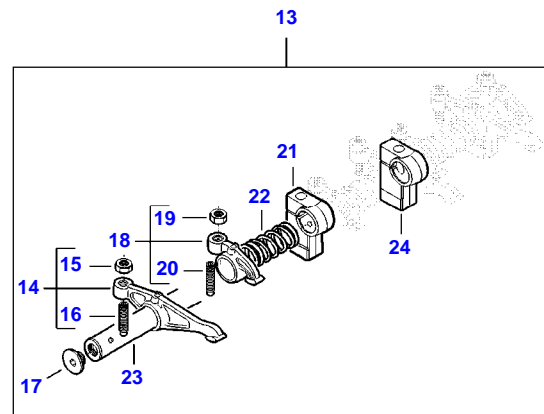

9490X (ZN205020X03010131-999 / ZN205024A03010054-999 AL) COMBINE
AP5G1983

AP5G1983

Item	Part Number	Qty	Description Comments	Technical Specification
1	V837069016	1	ROCKER SHAFT ASM	3-CYL 4V
2	V837069011	3	ROCKER ARM (1)	4V INTAKE
3	V512861000	3	NUT (1),(2)	
4	V837069023	3	VALVE ROCKER ADJUSTMENT SCREW (1),(2)	
5	V837069020	2	PLUG (1)	
6	V837069013	3	ROCKER ARM (1)	4V EXHAUST
7	V512861000	3	NUT (1),(6)	
8	V837069023	3	VALVE ROCKER ADJUSTMENT SCREW (1),(6)	
9	V837069018	1	ROCKER SHAFT BRACKET (1)	
10	V837069019	2	SPRING (1)	
11	V837069015	1	SHAFT (1)	
12	V837069017	2	ROCKER SHAFT BRACKET (1)	
13	V837070105	1	ROCKER SHAFT ASM	4-CYL 4V
14	V837069011	4	ROCKER ARM (13)	4V INTAKE
15	V512861000	4	NUT (13),(14)	
16	V837069023	4	VALVE ROCKER ADJUSTMENT SCREW (13),(14)	
17	V837069020	2	PLUG (13)	
18	V837069013	4	ROCKER ARM (13)	4V EXHAUST
19	V512861000	4	NUT (13),(18)	
20	V837069023	4	VALVE ROCKER ADJUSTMENT SCREW (13),(18)	
21	V837069017	3	ROCKER SHAFT BRACKET (13)	
22	V837069019	3	SPRING (13)	
23	V837070104	1	SHAFT (13)	
24	V837069018	1	ROCKER SHAFT BRACKET (13)	
25	V836655406	5	SLEEVE NUT	
26	V529801912	2	HEX CAP SCREW	
27	V837073089	14	VALVE BRIDGE	
28	V837084417	14	PUSH ROD	
29	V837084421	14	TAPPET	HLA
30	V837073488	1	CAMSHAFT	
31	V603305760	1	WOODRUFF KEY	
32	V837073675	1	CAMSHAFT GEAR	
33	V837069085	1	NUT