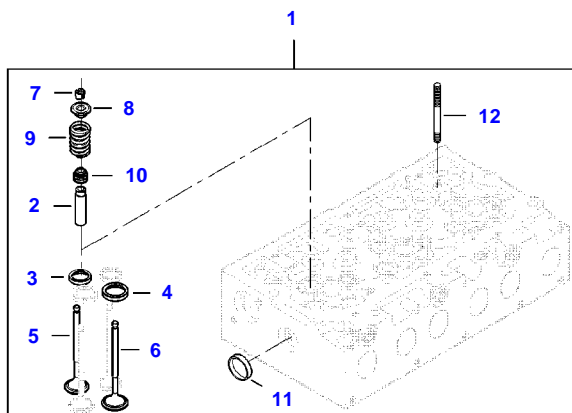

9490X (ZN205020X03010131-999 / ZN205024A03010054-999 AL) COMBINE
AP6G2392

AP6G2392

CYLINDER HEAD

Item	Part Number	Qty	Description Comments	Technical Specification
1	V837073233	1	CYLINDER HEAD	
2	V837073174	12	VALVE GUIDE (1)	4V STD
3	V837064907	6	VALVE SEAT (1)	4V EXHAUST STD
4	V837064908	6	VALVE SEAT (1)	4V INTAKE STD
5	V837069002	6	EXHAUST VALVE (1)	
6	V837069003	6	INTAKE VALVE (1)	
7	V837064910	24	COTTER (1)	
8	V837069004	12	SPRING PLATE (1)	
9	V837069005	12	VALVE SPRING (1)	
10	V837073165	12	VALVE STEM GASKET (1) [A]	
11	V836647942	4	CUP PLUG (1)	
12	V546901900	2	STUD BOLT (1)	
13	V837073202	1	CYLINDER HEAD	
14	V837073174	16	VALVE GUIDE (13)	4V STD
15	V837064907	8	VALVE SEAT (13)	4V EXHAUST STD
16	V837064908	8	VALVE SEAT (13)	4V INTAKE STD
17	V837069002	8	EXHAUST VALVE (13)	
18	V837069003	8	INTAKE VALVE (13)	
19	V837064910	32	COTTER (13)	
20	V837069004	16	SPRING PLATE (13)	
21	V837069005	16	VALVE SPRING (13)	
22	V837073165	16	VALVE STEM GASKET (13) [A]	
23	V836647942	5	CUP PLUG (13)	
24	V640016045	1	CUP PLUG (13)	
25	V546901900	3	STUD BOLT (13)	
26	V837084523	1	CYLINDER HEAD GASKET [A]	
27	V837084524	1	CYLINDER HEAD GASKET [A]	
28	V837069025	32	CYLINDER HEAD BOLT	
29	V528801820	4	HEX CAP SCREW	
30	V836855348	1	CONNECTION FLANGE	
31	V836867752	1	GASKET [A]	
32	V836867567	2	LIFTING EYE EXTENSION	
33	V837073571	9	CYLINDER HEAD BOLT	
34	V640016045	1	CUP PLUG	
35	V836855350	1	BLOCK OFF PLATE	
36	V836867753	1	GASKET [A]	
37	V528801800	2	HEX CAP SCREW