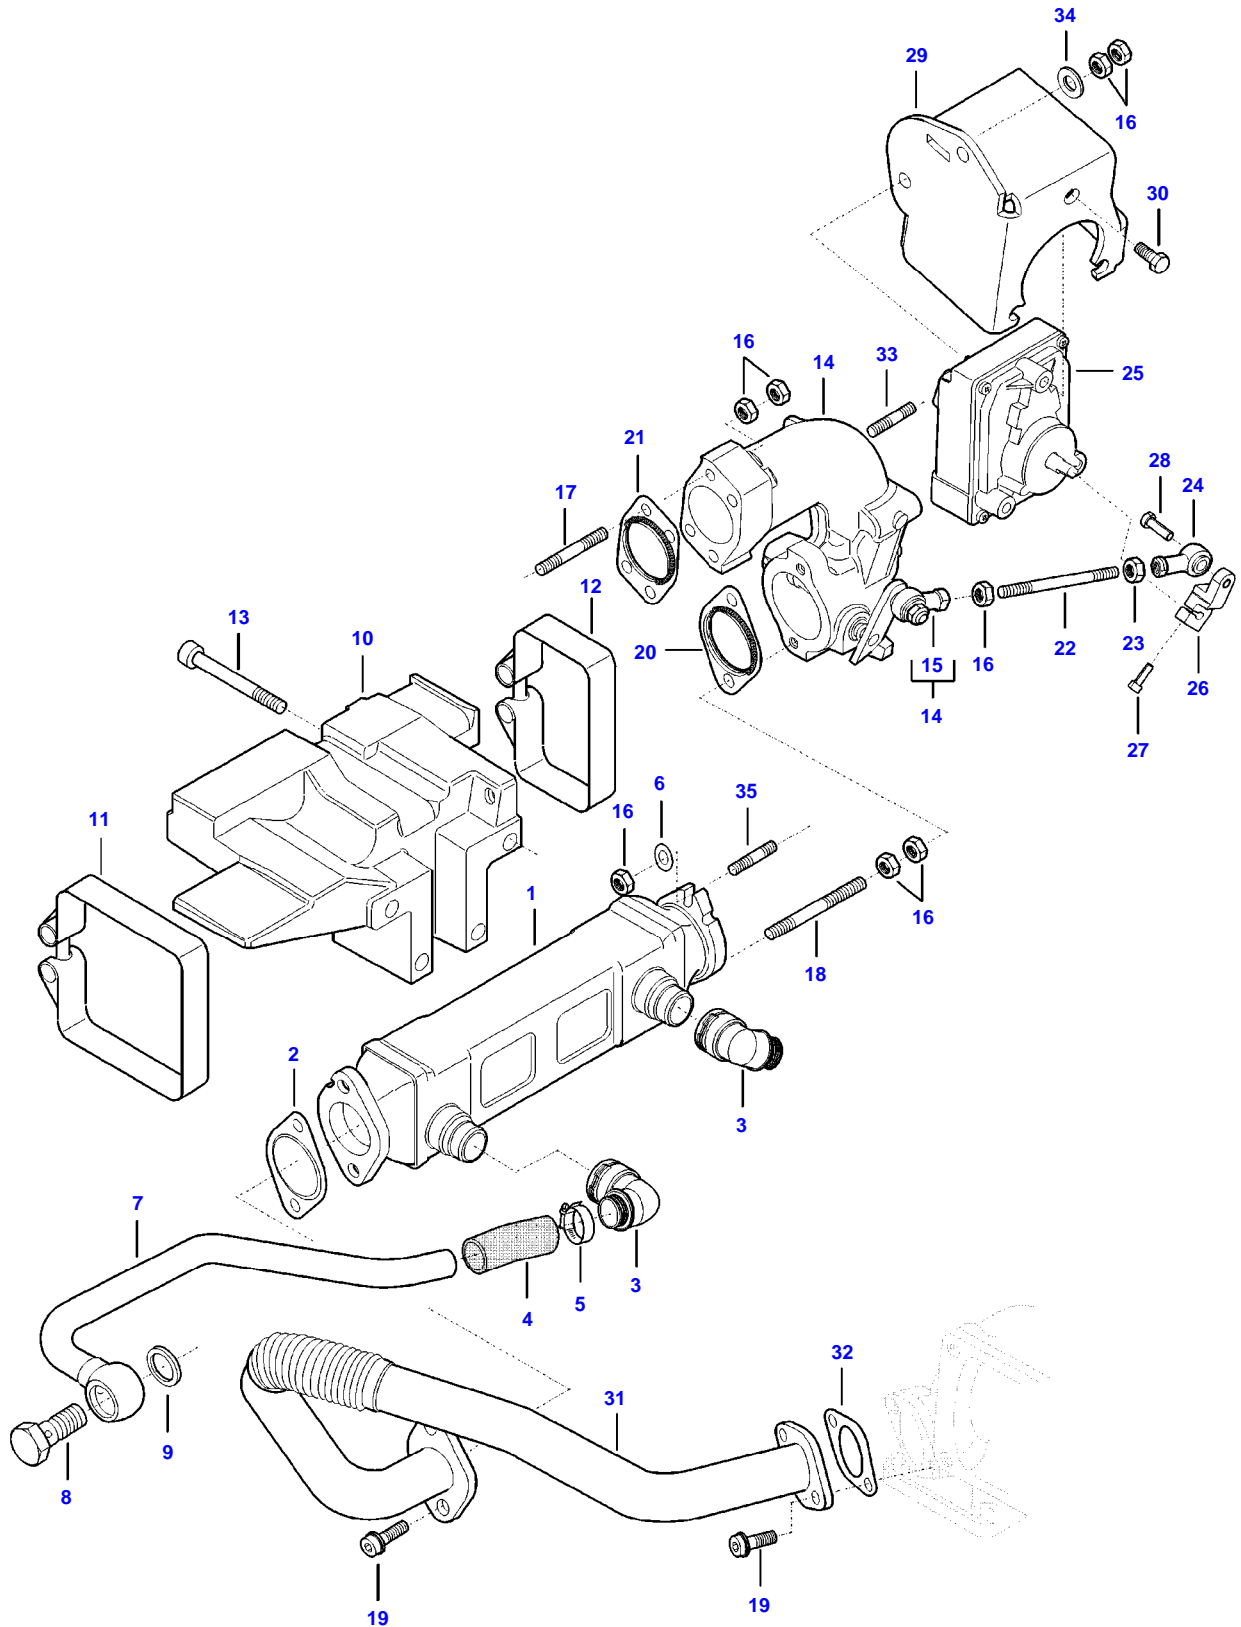

9490X (ZN205020X03010131-999 / ZN205024A03010054-999 AL) COMBINE
AP12G1242

AP12G1242

Item	Part Number	Qty	Description Comments
1	V837074869	1	EGR COOLER
2	V837074972	1	GASKET [A][C]
3	V837074870	2	HOSE COUPLER
4	V837086286	1	RUBBER HOSE
5	V602084722	2	HOSE CLIP
6	V500050842	2	WASHER
7	V837074499	1	WATER PIPE
8	V640435028	1	BANJO BOLT
9	V615893036	2	SEALING WASHER [A]
10	V837084348	1	BRACKET
11	V837084475	1	CLAMP
12	V837084476	1	CLAMP
13	V581705110	4	HEX SOCKET SCREW
14	V837074722	1	EGR VALVE
15	V837079691	1	UNION (14)
16	V504800800	16	NUT
17	V546701440	4	STUD BOLT
18	V546801500	1	STUD BOLT
19	V588704600	4	HEX SOCKET SCREW
20	V837084664	1	GASKET [A]
21	V837084663	1	GASKET [A]
22	V837074902	1	ROD
23	V504650800	1	NUT
24	V837073478	1	CONNECTOR
25	V837084781	1	ACTUATOR
26	V837086024	1	LEVER
27	V581804202	1	HEX SOCKET SCREW
28	V577904620	1	HEX SOCKET SCREW
29	V837074867	1	BRACKET
30	V528801362	3	HEX CAP SCREW
31	V837074541	1	PIPE
32	V837074977	1	GASKET [A][C]
33	V546801400	2	STUD BOLT
34	V836120989	2	WASHER
35	V546801380	1	STUD BOLT

[A] INCLUDED IN CYLINDER HEAD GASKET KIT 1

[C] INCLUDED IN VALVE ADJUSTING GASKET KIT 3