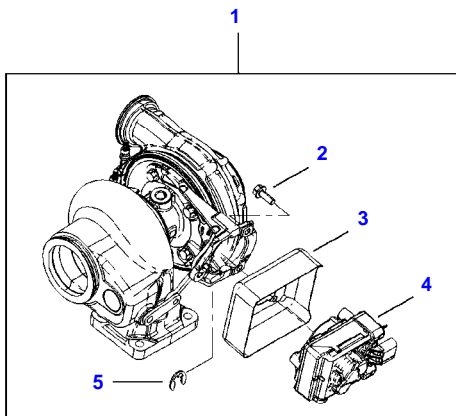

9490X (ZN205020X03010131-999 / ZN205024A03010054-999 AL) COMBINE
AP10G1241

AP10G1241

Item	Part Number	Qty	Description Comments	Technical Specification
1	V837079844	1	KIT, TURBOCHARGR	
2	V837091127	3	HEXAGON FLANGE BOLT (1)	
3	V837091123	1	HEATSHIELD (1)	
4	V837091110	1	ACTUATOR (1)	
5	V837079945	1	LOCK RING (1) [C]	
6	V836840992	1	GASKET (1) [A]	
7	V837084638	1	GASKET (1) [A]	
8	V614606225	1	O-RING (1) [A]	
9	V615881420	2	SEALING WASHER (1) [A]	
10	V837084730	1	BRACKET	
11	V837084639	1	TURBOCHARGER LUBRICATION OIL PIPE	
12	V602088532	2	HOSE CLIP	
13	V836873001	1	RUBBER HOSE	
14	V837084241	1	OIL PIPE	
15	V513601002	4	NUT	
16	V528801382	4	HEX CAP SCREW	
17	V836866381	1	BOOST PIPE	
18	V837084887	1	RUBBER ELBOW	
19	V602084783	1	HOSE CLIP	
20	V529801112	2	HEX CAP SCREW	
21	V836773645	4	PIPE CLAMP HALF	
22	V510600602	2	NUT	
23	V837084884	1	AIR PIPE	
24	V614707625	1	O-RING [A][C]	
25	V837074813	1	V CLAMP	
26	V546801860	2	STUD BOLT	
27	V602060608	1	RETAINER CLAMP	
28	V837084539	1	SLEEVE	
29	V837084540	2	SEALING RING [A]	
30	V837074811	1	V CLAMP	D96
31	V836866454	1	V CLAMP	
32	V546801840	6	STUD BOLT	
33	V641086008	1	STRAIGHT FITTING	
34	V513601002	4	NUT	
35	V602084795	1	HOSE CLIP	
36	V528801362	2	HEX CAP SCREW	
37	V837084541	1	FLANGE	
38	V837084079	1	BANJO BOLT	
39	V615881216	1	SEALING WASHER [A]	
40	V837084920	1	TURBOCHARGER LUBRICATION OIL PIPE	
41	V837070337	4	SPACER PIECE	
42	V581804602	1	HEX SOCKET SCREW [A] INCLUDED IN CYLINDER HEAD GASKET KIT 1 [C] INCLUDED IN VALVE ADJUSTING GASKET KIT 3