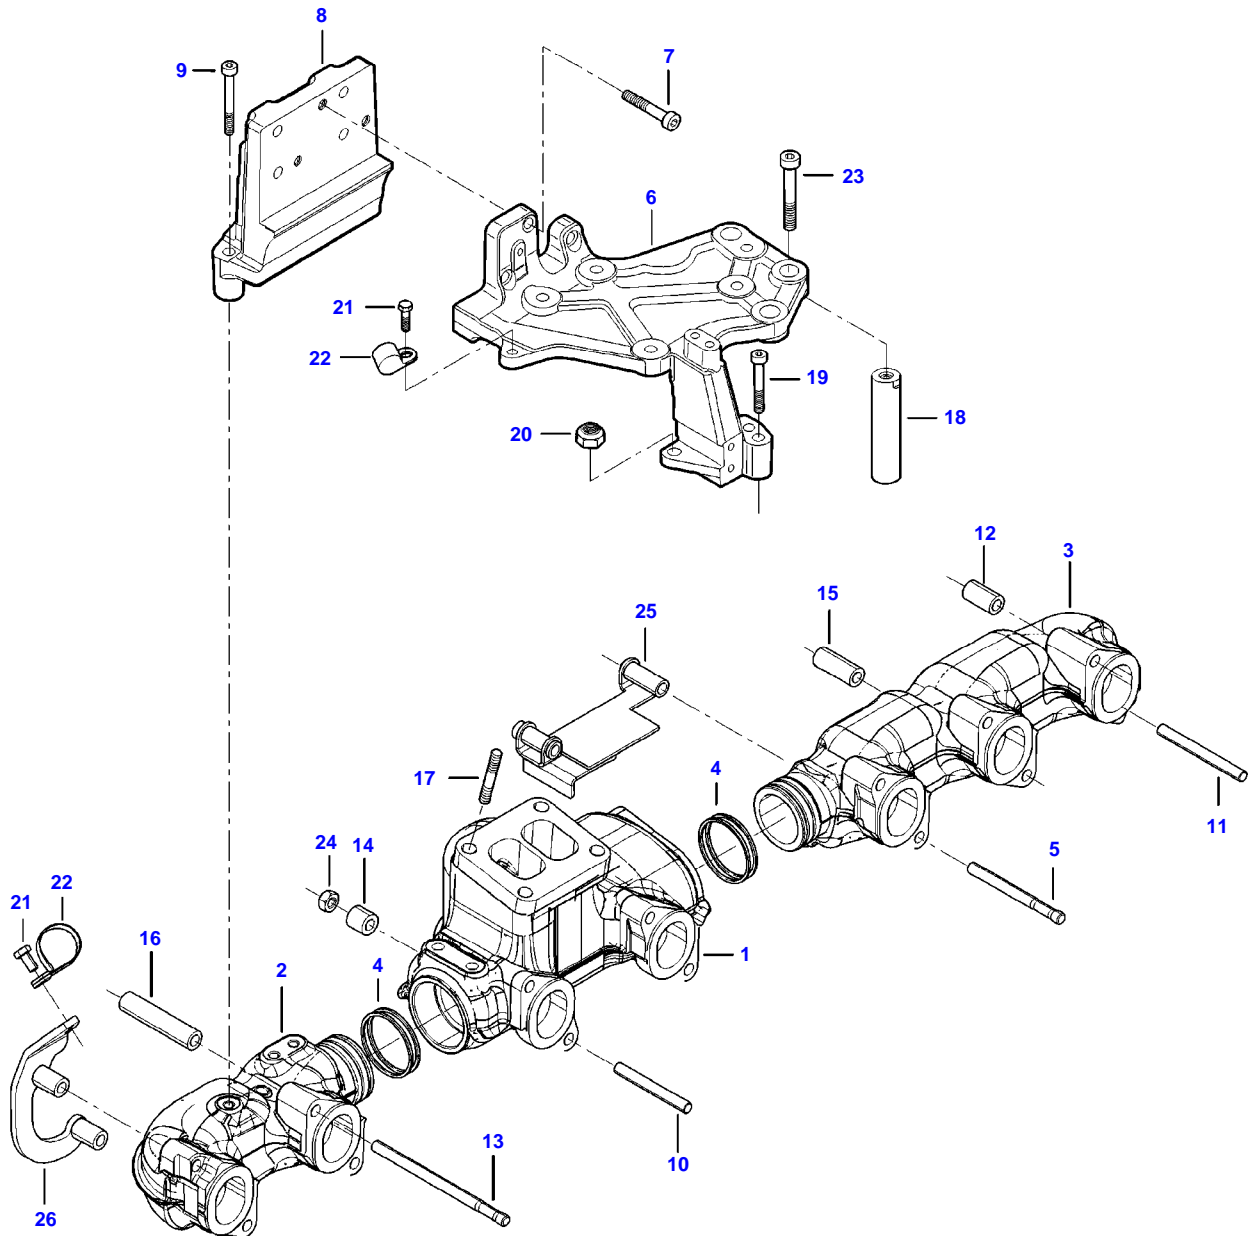

AP8G2183

EXHAUST MANIFOLD

Item	Part Number	Qty	Description Comments
1	V837086148	1	EXHAUST MANIFOLD
2	V837086151	1	EXHAUST MANIFOLD
3	V837086149	1	EXHAUST MANIFOLD
4	V837073503	4	SEALING RING [A]
5	V836859188	9	STUD BOLT
6	V837084630	1	BRACKET
7	V581805050	3	HEX SOCKET SCREW
8	V837086007	1	BRACKET
9	V581705090	3	HEX SOCKET SCREW
10	V546701900	1	STUD BOLT
11	V546801930	1	STUD BOLT
12	V836664012	1	SPACER PIECE
13	V836667960	3	STUD BOLT
14	V835346219	2	SPACER PIECE
15	V836664013	4	SPACER PIECE
16	V837073494	3	SPACER PIECE
17	V546301850	4	STUD BOLT
18	V836867567	3	LIFTING EYE EXTENSION
19	V581705080	2	HEX SOCKET SCREW
20	V504601200	1	NUT
21	V528801362	3	HEX CAP SCREW
22	V602074635	3	HOSE CLIP
23	V581705514	3	HEX SOCKET SCREW
24	V513601002	14	NUT
25	V837084744	1	HEATSHIELD
26	V837084902	1	SUPPORT

[A] INCLUDED IN CYLINDER HEAD GASKET KIT 1