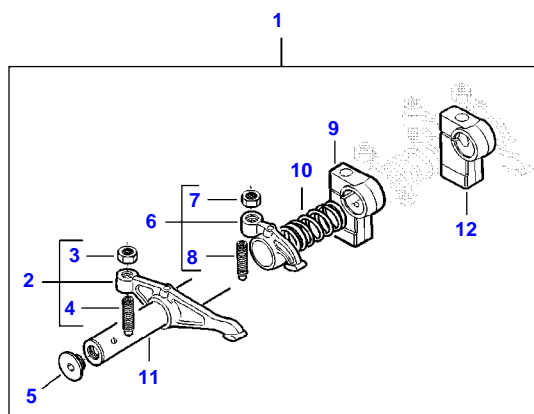

9490X (ZN205020X03010131-999 / ZN205024A03010054-999 AL) COMBINE
AP5G1983

AP5G1983

Item	Part Number	Qty	Description Comments	Technical Specification
1	V837069016	1	ROCKER SHAFT ASM	3-CYL 4V
2	V837069011	3	ROCKER ARM (1)	4V INTAKE
3	V512861000	3	NUT (1),(2)	
4	V837069023	3	VALVE ROCKER ADJUSTMENT SCREW (1),(2)	
5	V837069020	2	PLUG (1)	
6	V837069013	3	ROCKER ARM (1)	4V EXHAUST
7	V512861000	3	NUT (1),(6)	
8	V837069023	3	VALVE ROCKER ADJUSTMENT SCREW (1),(6)	
9	V837069018	1	ROCKER SHAFT BRACKET (1)	
10	V837069019	2	SPRING (1)	
11	V837069015	1	SHAFT (1)	
12	V837069017	2	ROCKER SHAFT BRACKET (1)	
13	V837070105	1	ROCKER SHAFT ASM	4-CYL 4V
14	V837069011	4	ROCKER ARM (13)	4V INTAKE
15	V512861000	4	NUT (13),(14)	
16	V837069023	4	VALVE ROCKER ADJUSTMENT SCREW (13),(14)	
17	V837069020	2	PLUG (13)	
18	V837069013	4	ROCKER ARM (13)	4V EXHAUST
19	V512861000	4	NUT (13),(18)	
20	V837069023	4	VALVE ROCKER ADJUSTMENT SCREW (13),(18)	
21	V837069017	3	ROCKER SHAFT BRACKET (13)	
22	V837069019	3	SPRING (13)	
23	V837070104	1	SHAFT (13)	
24	V837069018	1	ROCKER SHAFT BRACKET (13)	
25	V836655406	5	SLEEVE NUT	
26	V529801912	2	HEX CAP SCREW	
27	V837073089	14	VALVE BRIDGE	
28	V837084417	14	PUSH ROD	
29	V837084421	14	TAPPET	HLA
30	V837073488	1	CAMSHAFT	
31	V603305760	1	WOODRUFF KEY	
32	V837073675	1	CAMSHAFT GEAR	
33	V837069085	1	NUT