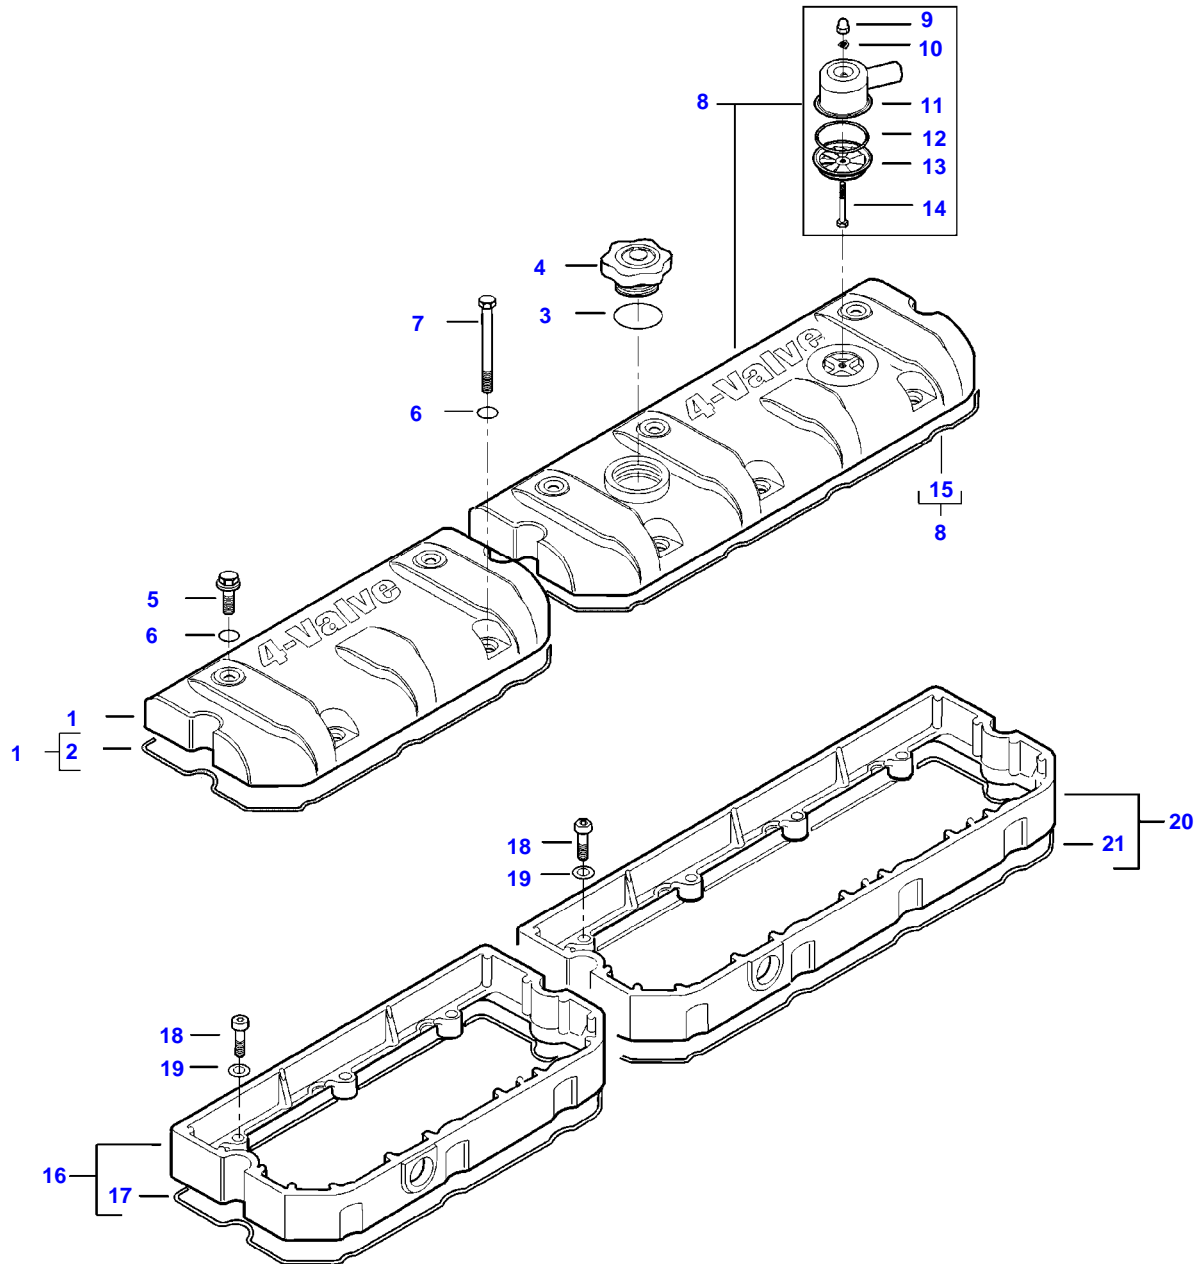

9490X (ZN205020X03010131-999 / ZN205024A03010054-999 AL) COMBINE
AP35G2050

AP35G2050

Item	Part Number	Qty	Description Comments
1	V837084117	1	VALVE ROCKER COVER
2	V837067881	1	VALVE ROCKER COVER GASKET (1) [A][C]
3	V614704850	1	O-RING [A]
4	V836659968	1	OIL FILLER CAP
5	V540801780	5	HEXAGON FLANGE BOLT
6	V614901030	10	O-RING [A][C]
7	V540801910	5	HEXAGON FLANGE BOLT
8	V837084226	1	VALVE ROCKER COVER
9	V519600602	1	NUT (8)
10	V836667508	1	SEALING WASHER (8)
11	V837070442	1	BREATHER CAP (8)
12	V836667459	1	GASKET (8)
13	V837070443	1	BREATHER (8)
14	V528801172	1	HEX CAP SCREW (8)
15	V837070128	1	VALVE ROCKER COVER GASKET (8) [A][C]
16	V837084220	1	VALVE ROCKER COVER FRAME
17	V837067881	1	VALVE ROCKER COVER GASKET (16) [A]
18	V581804630	7	HEX SOCKET SCREW
19	V500950800	7	SPRING WASHER
20	V837084224	1	VALVE ROCKER COVER FRAME
21	V837070128	1	VALVE ROCKER COVER GASKET (20) [A] [A] INCLUDED IN CYLINDER HEAD GASKET KIT 1 [C] INCLUDED IN VALVE ADJUSTING GASKET KIT 3

9490X (ZN205020X03010131-999 / ZN205024A03010054-999 AL) COMBINE
AP35G2050

AP35G2050

Item	Part Number	Qty	Description Comments
1	V837084117	1	VALVE ROCKER COVER
2	V837067881	1	VALVE ROCKER COVER GASKET (1) [A][C]
3	V614704850	1	O-RING [A]
4	V836659968	1	OIL FILLER CAP
5	V540801780	5	HEXAGON FLANGE BOLT
6	V614901030	10	O-RING [A][C]
7	V540801910	5	HEXAGON FLANGE BOLT
8	V837086522	1	VALVE ROCKER COVER
9	V519600602	1	NUT (8)
10	V836684766	1	SEALING WASHER (8)
11	V837070442	1	BREATHER CAP (8)
12	V614605930	1	O-RING (8)
13	V837070443	1	BREATHER (8)
14	V528801172	1	HEX CAP SCREW (8)
15	V837070128	1	VALVE ROCKER COVER GASKET (8) [A][C]
16	V837084220	1	VALVE ROCKER COVER FRAME
17	V837067881	1	VALVE ROCKER COVER GASKET (16) [A]
18	V581804630	7	HEX SOCKET SCREW
19	V500950800	7	SPRING WASHER
20	V837084224	1	VALVE ROCKER COVER FRAME
21	V837070128	1	VALVE ROCKER COVER GASKET (20) [A]