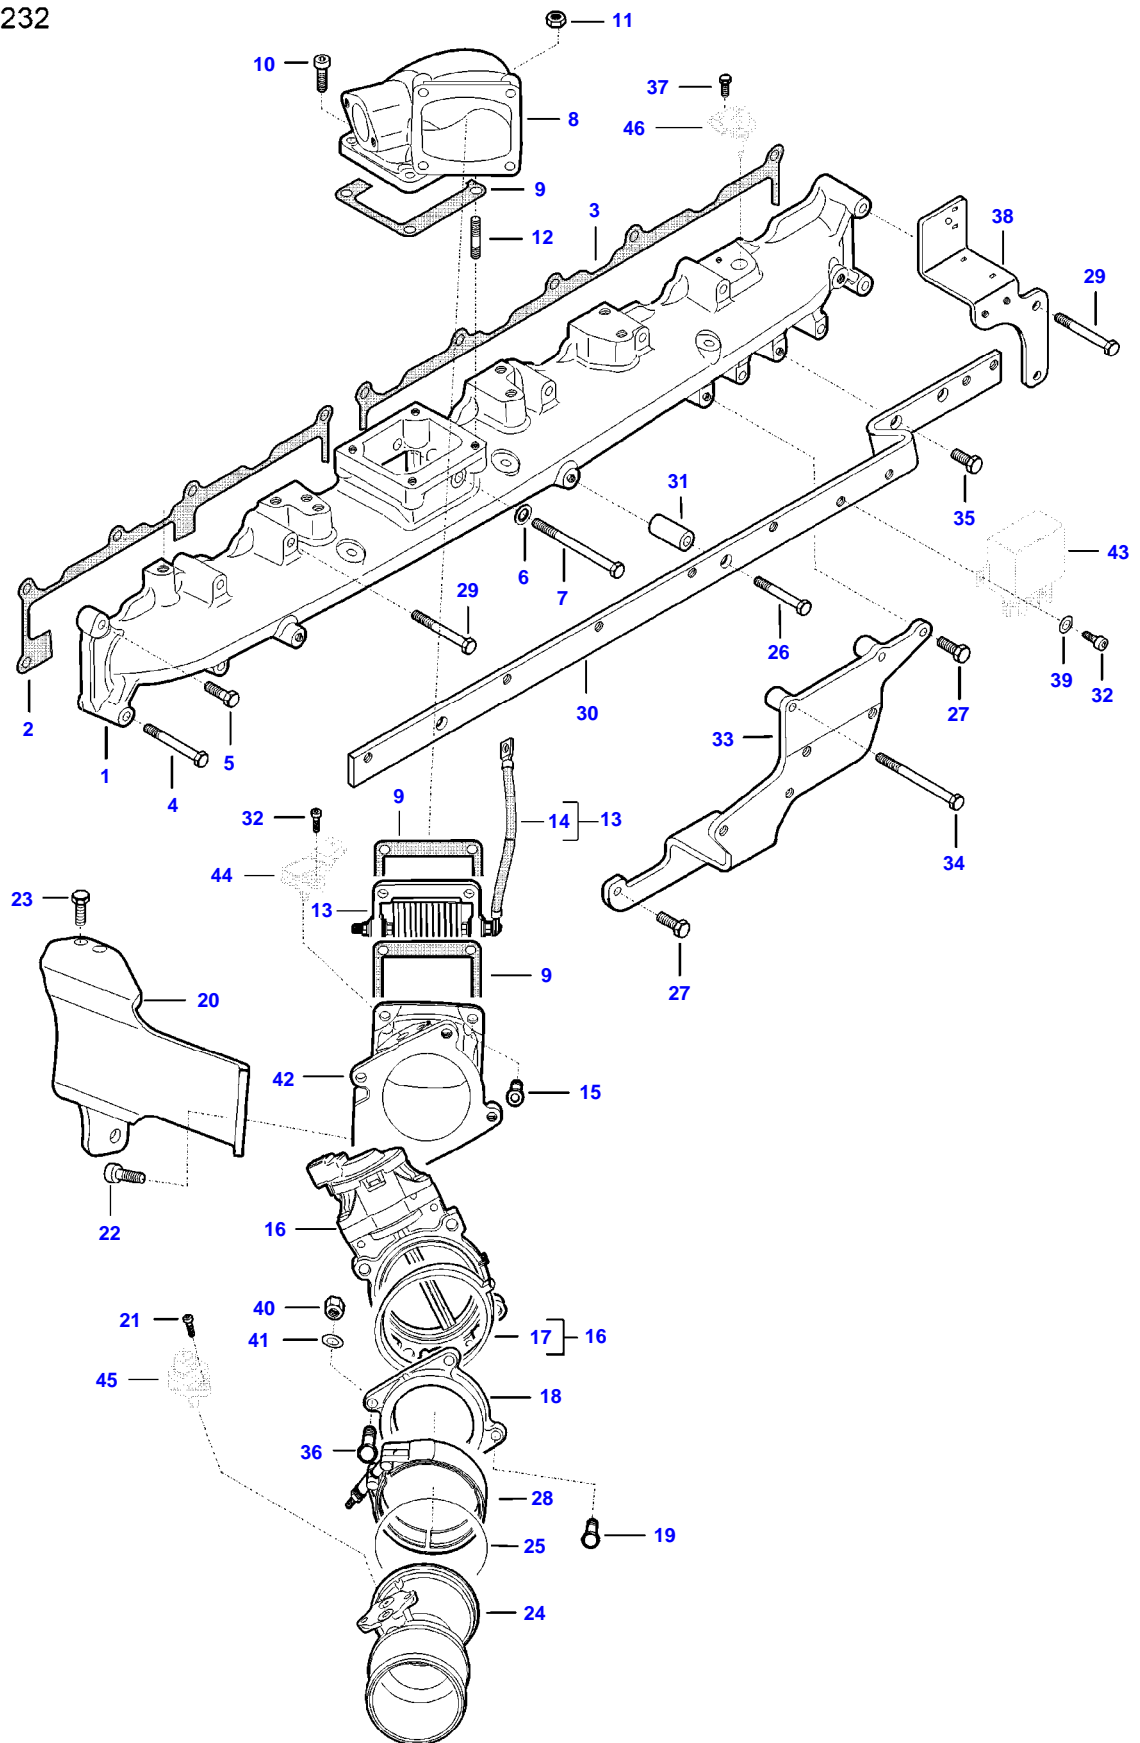

[A] INCLUDED IN CYLINDER HEAD GASKET KIT 1
[C] INCLUDED IN VALVE ADJUSTING GASKET KIT 3

9490X (ZN205020X03010131-999 / ZN205024A03010054-999 AL) COMBINE
AP7G1232

AP7G1232

INTAKE MANIFOLD

Item	Part Number	Qty	Description Comments
1	V837084570	1	INTAKE MANIFOLD
2	V837069009	1	INTAKE MANIFOLD GASKET [A]
3	V837070364	1	INTAKE MANIFOLD GASKET [A]
4	V529801470	12	HEX CAP SCREW
5	V528801410	1	HEX CAP SCREW
6	V836015967	1	SEALING WASHER [A]
7	V529801540	1	HEX CAP SCREW
8	V837074847	1	AIR PIPE
9	V837067345	3	GASKET [A]
10	V581804620	2	HEX SOCKET SCREW
11	V504800800	2	NUT
12	V546801380	2	STUD BOLT
13	V837067295	1	INTAKE AIR PREHEATER
14	ACP0427330	1	GROUND WIRE (13)
15	V581804702	4	HEX SOCKET SCREW
16	V837084452	1	THROTTLE FLAP
17	V837079849	2	GASKET (16) [A]
18	V837084711	1	AIR PIPE
19	V540801490	3	HEXAGON FLANGE BOLT
20	V837084643	1	BRACKET
21	V581804202	2	HEX SOCKET SCREW
22	V581805000	2	HEX SOCKET SCREW
23	V528801382	4	HEX CAP SCREW
24	V837084709	1	BOOST PIPE
25	V614708625	1	O-RING [A]
26	V529801450	2	HEX CAP SCREW
27	V528801382	2	HEX CAP SCREW
28	V837074814	1	V CLAMP
29	V529801480	3	HEX CAP SCREW
30	V837074227	1	BRACKET
31	V836136876	2	SPACER PIECE
32	V581804182	3	HEX SOCKET SCREW
33	V837074226	1	BRACKET
34	V529801530	2	HEX CAP SCREW
35	V528801362	1	HEX CAP SCREW
36	V540801510	1	HEXAGON FLANGE BOLT
37	V528801042	1	HEX CAP SCREW
38	V837084048	1	BRACKET
39	V500050642	2	WASHER
40	V510600802	1	NUT
41	V500150842	1	WASHER
42	V837084349	1	AIR PIPE
43		1	SEE PAGE 01-0025
44		1	SEE PAGE 01-0025
45		1	SEE PAGE 01-0025
46		1	SEE PAGE 01-0025 [A] INCLUDED IN CYLINDER HEAD GASKET KIT 1