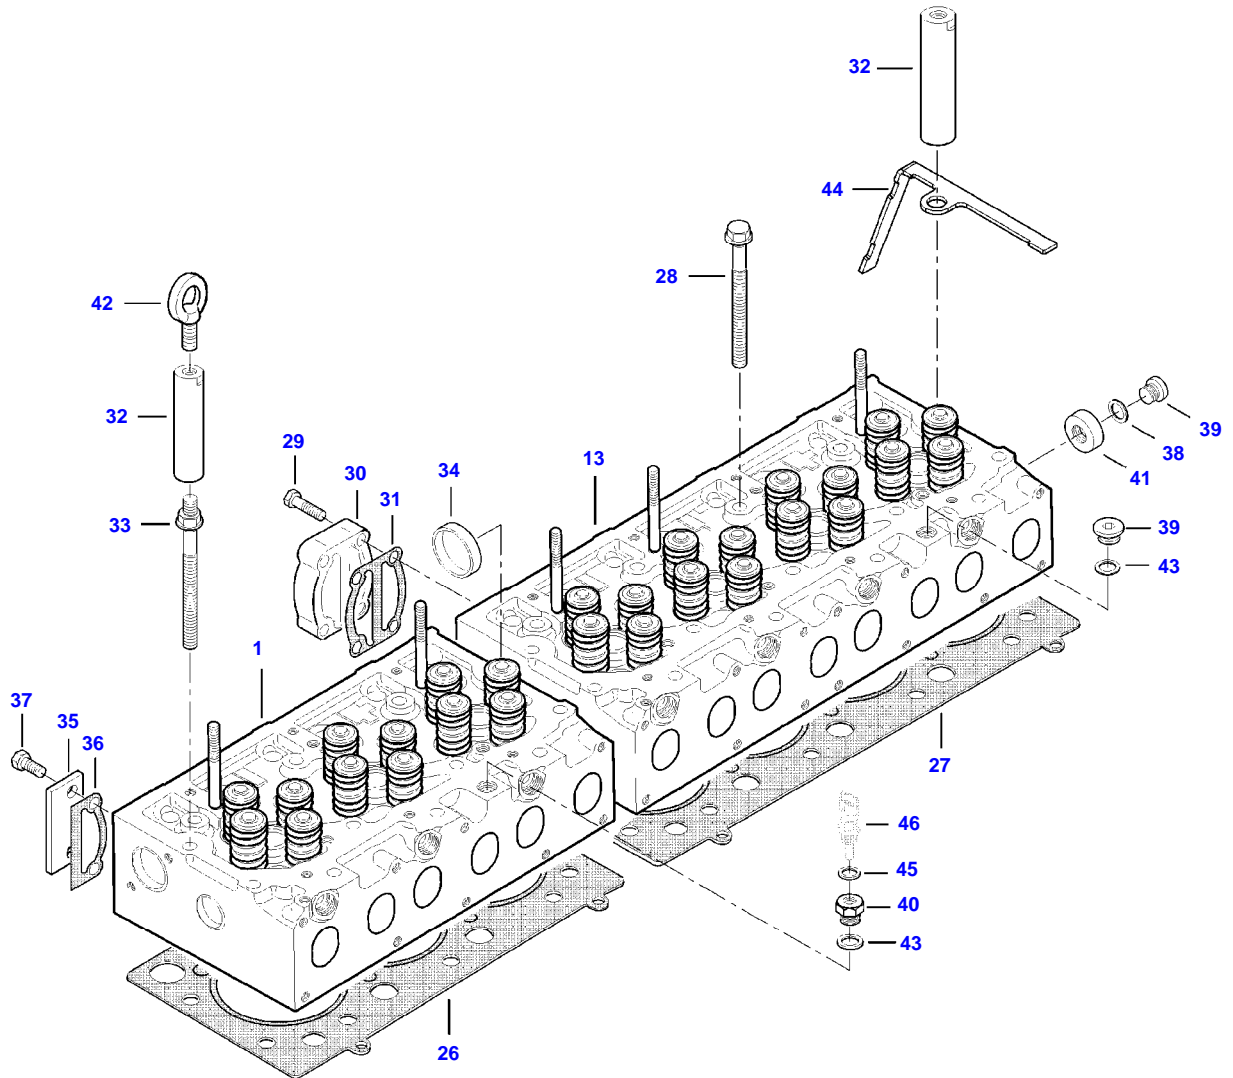

9490X (ZN205020X03010131-999 / ZN205024A03010054-999 AL) COMBINE
AP6G2392

AP6G2392

CYLINDER HEAD

Item	Part Number	Qty	Description Comments	Technical Specification
1	V837073233	1	CYLINDER HEAD	
2	V837073174	12	VALVE GUIDE (1)	4V STD
3	V837064907	6	VALVE SEAT (1)	4V EXHAUST STD
4	V837064908	6	VALVE SEAT (1)	4V INTAKE STD
5	V837069002	6	EXHAUST VALVE (1)	
6	V837069003	6	INTAKE VALVE (1)	
7	V837064910	24	COTTER (1)	
8	V837069004	12	SPRING PLATE (1)	
9	V837069005	12	VALVE SPRING (1)	
10	V837073165	12	VALVE STEM GASKET (1) [A]	
11	V836647942	4	CUP PLUG (1)	
12	V546901900	2	STUD BOLT (1)	
13	V837073202	1	CYLINDER HEAD	
14	V837073174	16	VALVE GUIDE (13)	4V STD
15	V837064907	8	VALVE SEAT (13)	4V EXHAUST STD
16	V837064908	8	VALVE SEAT (13)	4V INTAKE STD
17	V837069002	8	EXHAUST VALVE (13)	
18	V837069003	8	INTAKE VALVE (13)	
19	V837064910	32	COTTER (13)	
20	V837069004	16	SPRING PLATE (13)	
21	V837069005	16	VALVE SPRING (13)	
22	V837073165	16	VALVE STEM GASKET (13) [A]	
23	V836647942	5	CUP PLUG (13)	
24	V640016045	1	CUP PLUG (13)	
25	V546901900	3	STUD BOLT (13)	
26	V837084523	1	CYLINDER HEAD GASKET [A]	
27	V837084524	1	CYLINDER HEAD GASKET [A]	
28	V837069025	32	CYLINDER HEAD BOLT	
29	V528801820	4	HEX CAP SCREW	
30	V836855348	1	CONNECTION FLANGE	
31	V836867752	1	GASKET [A]	
32	V836867567	2	LIFTING EYE EXTENSION	
33	V837073571	9	CYLINDER HEAD BOLT	
34	V640016045	1	CUP PLUG	
35	V836855350	1	BLOCK OFF PLATE	
36	V836867753	1	GASKET [A]	
37	V528801800	2	HEX CAP SCREW