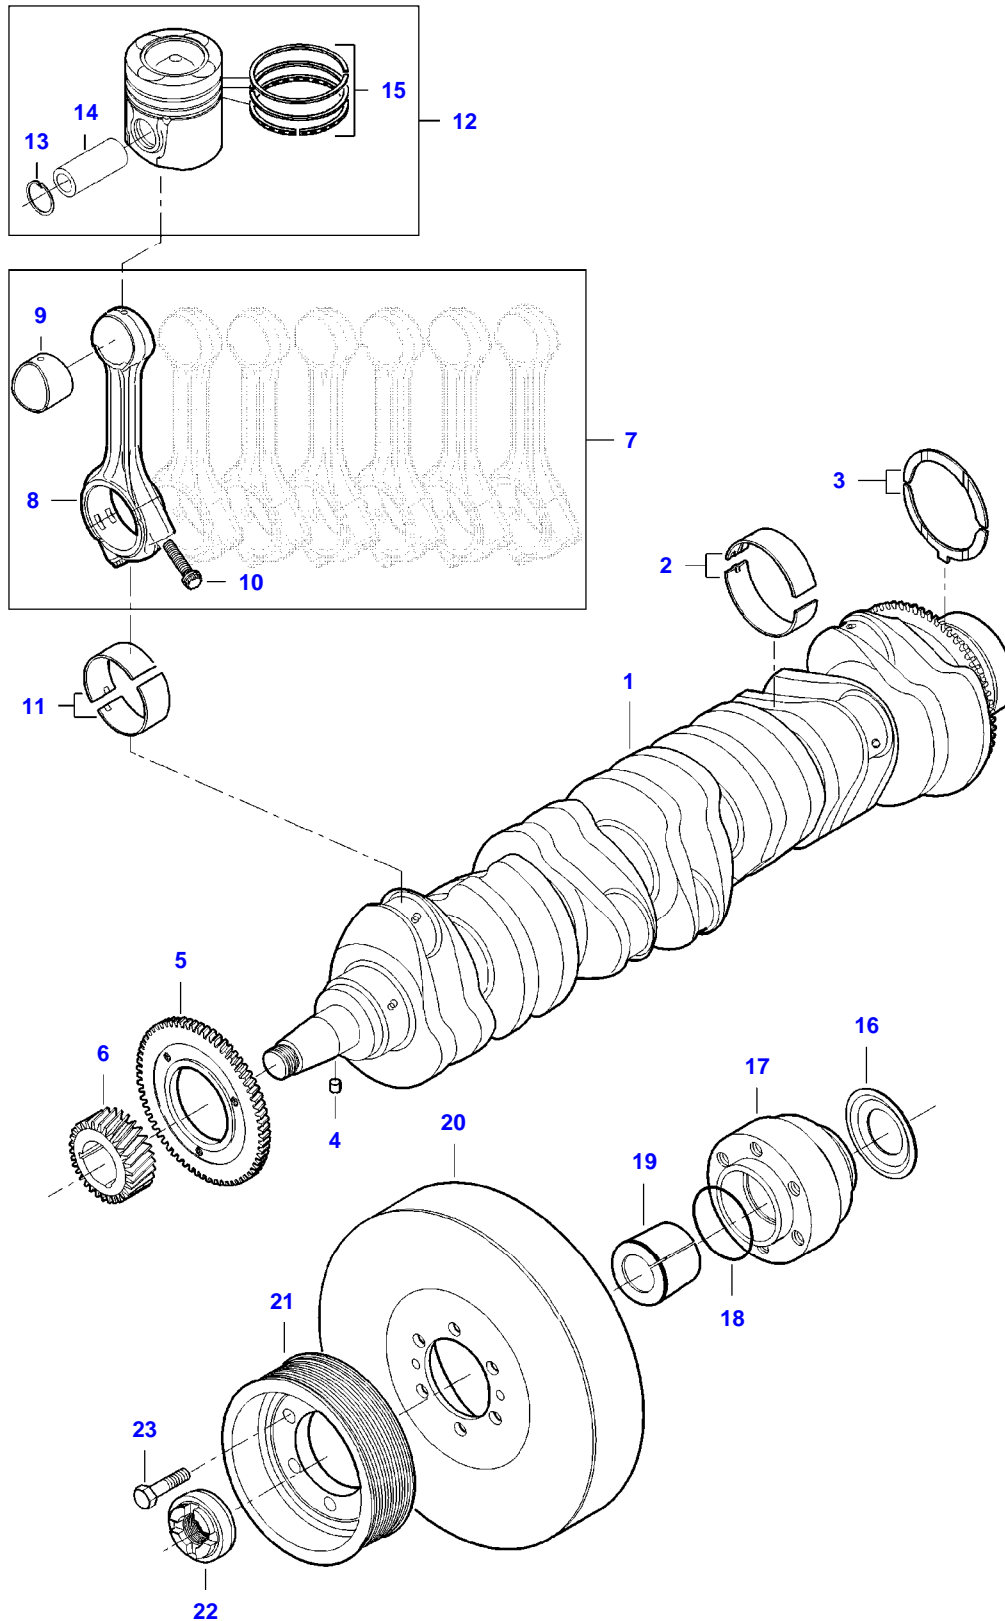

SEE PAGE 01-0025

[B] INCLUDED IN COMPLETE ENGINE GASKET KIT 2

9490X (ZN205020X03010131-999 / ZN205024A03010054-999 AL) COMBINE
AP3G1152

AP3G1152

FLYWHEEL AND HOUSING

Item	Part Number	Qty	Description Comments
1	V836647442	1	FLYWHEEL HOUSING
2	V837091173	1	CRANKSHAFT SEAL [A]
3	V546801815	3	STUD BOLT
4	V500951000	6	SPRING WASHER
5	V504601000	3	NUT
6	V598359850	2	PIN
7	V528902220	6	HEX CAP SCREW
8	V581705030	6	HEX SOCKET SCREW
9	V581705440	2	HEX SOCKET SCREW
10	V500951200	8	SPRING WASHER
11	V640045126	1	PLUG
12	V836859311	1	PLUG
13	V836859485	1	FLYWHEEL
14	V836117943	1	STARTER RING (13)
15	V529702630	8	HEX CAP SCREW
16			

SEE PAGE 01-0027

[A] INCLUDED IN CYLINDER HEAD GASKET KIT 1

AP4G1982

CRANKSHAFT AND PISTONS

Item	Part Number	Qty	Description Comments	Technical Specification
1	V837074477	1	CRANKSHAFT	
2	V837079248	8	MAIN BEARING	
3	V837079249	2	THRUST WASHER	
4	V836867857	1	KEY	
5	V836874041	1	CRANKSHAFT GEAR	
6	V837073672	1	CRANKSHAFT GEAR	
7	V837079496	1	CONNECTING ROD KIT	
8		7	NOT AVAILABLE AS SINGLE PART (7)	
9	V836864288	7	BEARING BUSH (7),(8)	
10	V836873510	14	CONNECTING ROD BOLT (7),(8)	
11	V837062996	7	CONROD BEARING	STD
12	V837086083	7	PISTON	
13		14	NOT AVAILABLE AS SINGLE PART (12)	
14		7	NOT AVAILABLE AS SINGLE PART (12)	
15	V837079459	7	PISTON RING KIT (12)	
16	V836867858	1	RING	
17	V837073680	1	CRANKSHAFT HUB	
18	V614606770	1	O-RING	
19	V836873339	1	SLEEVE	
20	V837084823	1	CRANKSHAFT VIBRATION DAMPENER	
21	V836867861	1	CRANKSHAFT PULLEY	
22	V837086006	1	CRANKSHAFT NUT	
23	V581705890	6	HEX SOCKET SCREW	