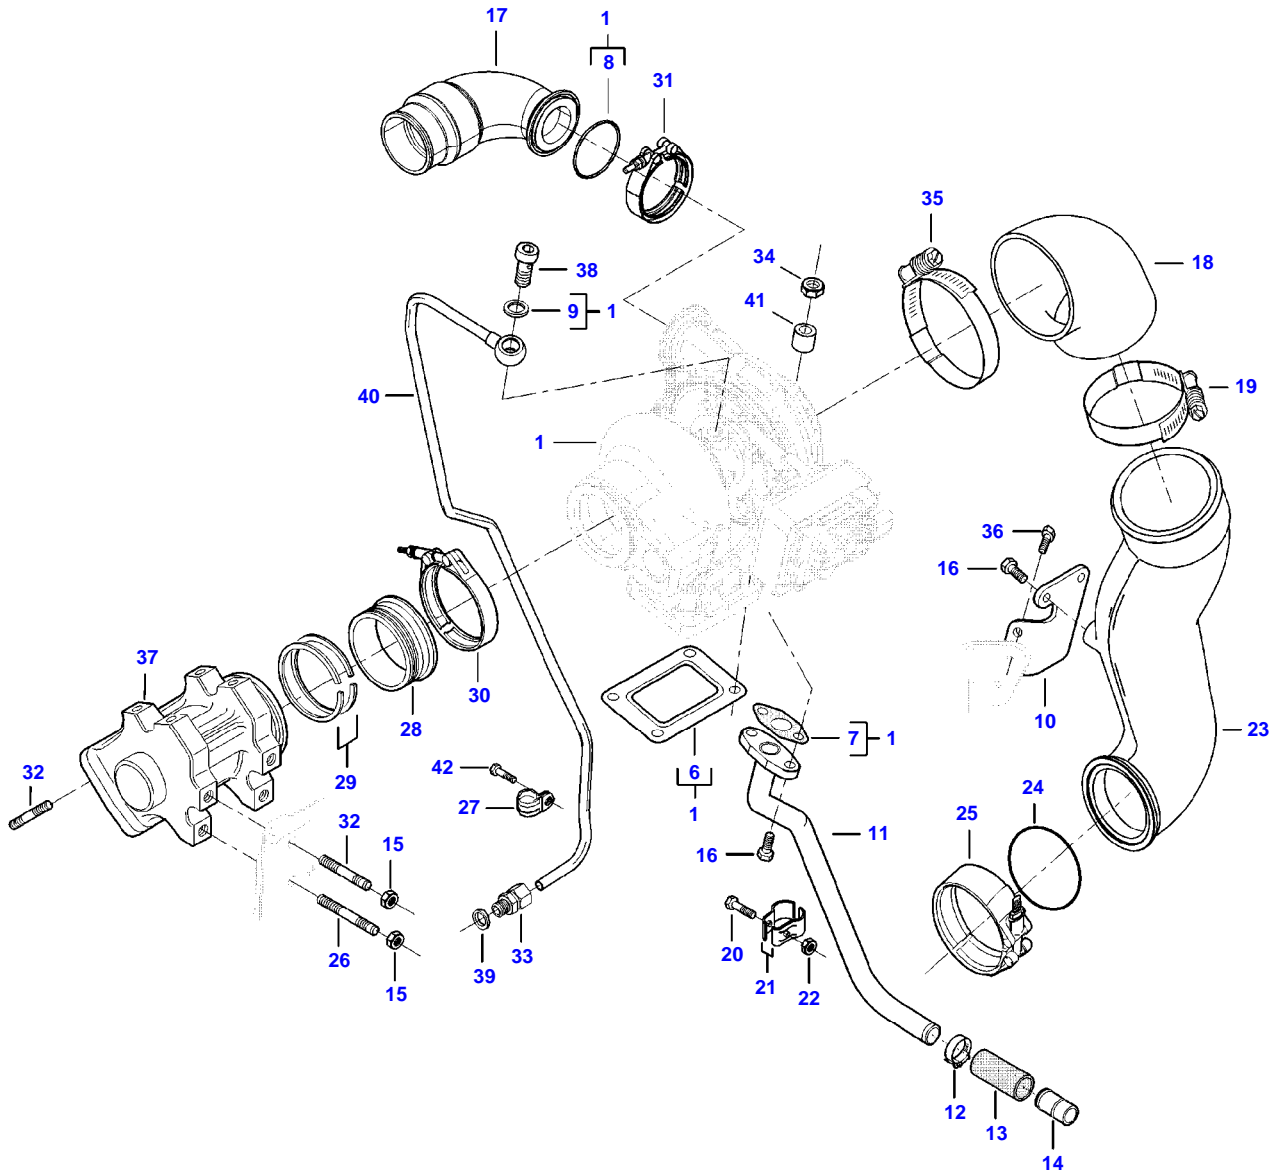

9490X (ZN205020X03010131-999 / ZN205024A03010054-999 AL) COMBINE
AP10G1241

AP10G1241

Item	Part Number	Qty	Description Comments	Technical Specification
1	V837079844	1	KIT, TURBOCHARGR	
2	V837091127	3	HEXAGON FLANGE BOLT (1)	
3	V837091123	1	HEATSHIELD (1)	
4	V837091110	1	ACTUATOR (1)	
5	V837079945	1	LOCK RING (1) [C]	
6	V836840992	1	GASKET (1) [A]	
7	V837084638	1	GASKET (1) [A]	
8	V614606225	1	O-RING (1) [A]	
9	V615881420	2	SEALING WASHER (1) [A]	
10	V837084730	1	BRACKET	
11	V837084639	1	TURBOCHARGER LUBRICATION OIL PIPE	
12	V602088532	2	HOSE CLIP	
13	V836873001	1	RUBBER HOSE	
14	V837084241	1	OIL PIPE	
15	V513601002	4	NUT	
16	V528801382	4	HEX CAP SCREW	
17	V836866381	1	BOOST PIPE	
18	V837084887	1	RUBBER ELBOW	
19	V602084783	1	HOSE CLIP	
20	V529801112	2	HEX CAP SCREW	
21	V836773645	4	PIPE CLAMP HALF	
22	V510600602	2	NUT	
23	V837084884	1	AIR PIPE	
24	V614707625	1	O-RING [A][C]	
25	V837074813	1	V CLAMP	
26	V546801860	2	STUD BOLT	
27	V602060608	1	RETAINER CLAMP	
28	V837084539	1	SLEEVE	
29	V837084540	2	SEALING RING [A]	
30	V837074811	1	V CLAMP	D96
31	V836866454	1	V CLAMP	
32	V546801840	6	STUD BOLT	
33	V641086008	1	STRAIGHT FITTING	
34	V513601002	4	NUT	
35	V602084795	1	HOSE CLIP	
36	V528801362	2	HEX CAP SCREW	
37	V837084541	1	FLANGE	
38	V837084079	1	BANJO BOLT	
39	V615881216	1	SEALING WASHER [A]	
40	V837084920	1	TURBOCHARGER LUBRICATION OIL PIPE	
41	V837070337	4	SPACER PIECE	
42	V581804602	1	HEX SOCKET SCREW [A] INCLUDED IN CYLINDER HEAD GASKET KIT 1 [C] INCLUDED IN VALVE ADJUSTING GASKET KIT 3