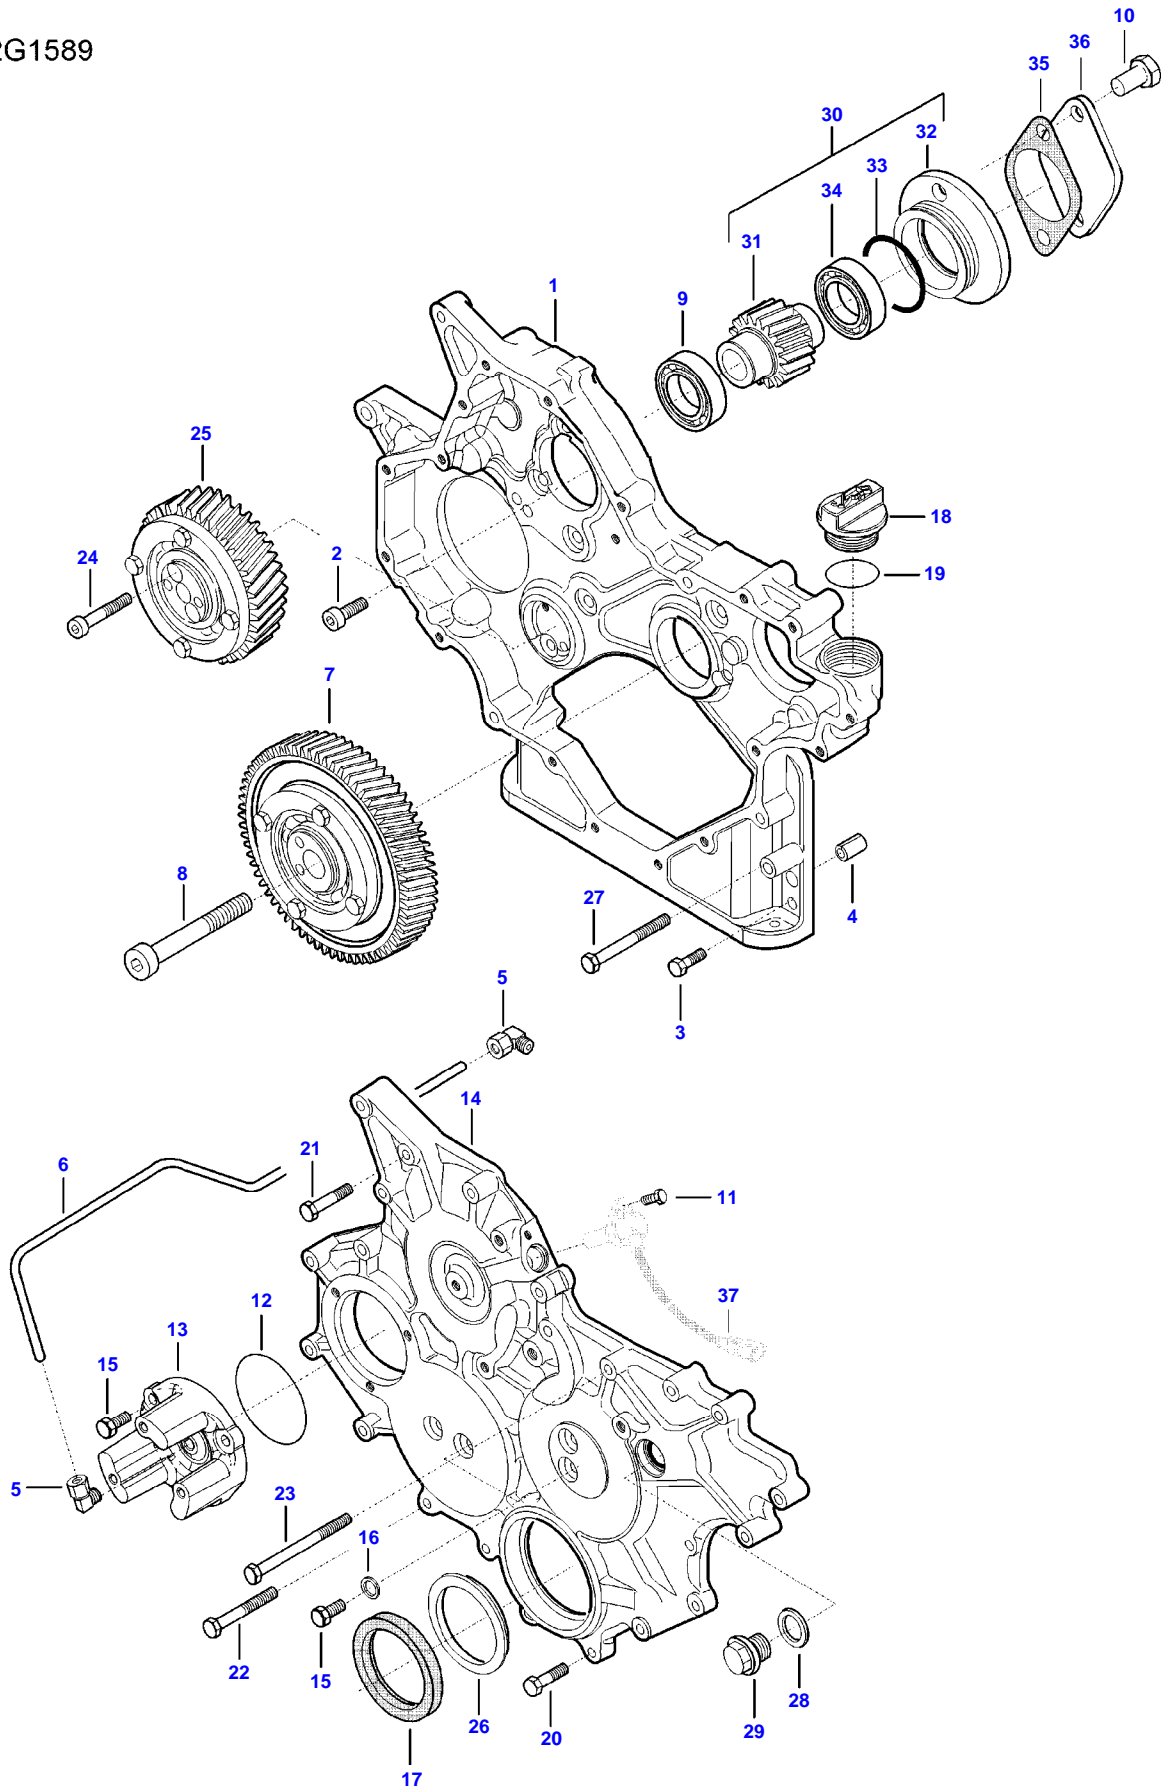

9490X (ZN205020X03010131-999 / ZN205024A03010054-999 AL) COMBINE
AP2G1589

AP2G1589

TIMING GEARS AND HOUSING

Item	Part Number	Qty	Description Comments
1	V837074712	1	TIMING GEAR CASE
2	V581704600	10	HEX SOCKET SCREW
3	V528801402	2	HEX CAP SCREW
4	V598359850	2	PIN
5	V641166006	2	ELBOW FITTING
6	V836867775	1	OIL PIPE
7	V837073583	1	IDLER GEAR
8	V581705910	1	HEX SOCKET SCREW
9	V610060096	1	BALL BEARING
10	V528802602	2	HEX CAP SCREW
11	V528801062	1	HEX CAP SCREW
12	V614606825	1	O-RING [B]
13	V837084617	1	BRACKET
14	V837074715	1	GEAR HOUSING FRONT COVER
15	V528801382	7	HEX CAP SCREW
16	V615870814	4	SEALING WASHER [B]
17	V837084867	1	CRANKSHAFT SEAL [B]
18	V837081106	1	OIL FILLER CAP
19	V614603540	1	O-RING [B]
20	V528801410	5	HEX CAP SCREW
21	V529801440	14	HEX CAP SCREW
22	V529801510	2	HEX CAP SCREW
23	V529801540	1	HEX CAP SCREW
24	V580704670	2	HEX SOCKET SCREW
25	V837073256	1	IDLER GEAR
26	V836873075	1	SHIELD
27	V529801470	1	HEX CAP SCREW
28	V615882227	1	SEALING WASHER [B]
29	V640045022	1	PLUG
30	V837070137	1	DRIVE
31	V837070005	1	HYDRAULIC PUMP GEAR WHEEL (30)
32	V836855651	1	FLANGE (30)
33	V614609430	1	O-RING (30) [B]
34	V610060096	1	BALL BEARING (30)
35	V836864459	1	GASKET
36	V836864458	1	COVER
37		1	

SEE PAGE 01-0025

[B] INCLUDED IN COMPLETE ENGINE GASKET KIT 2