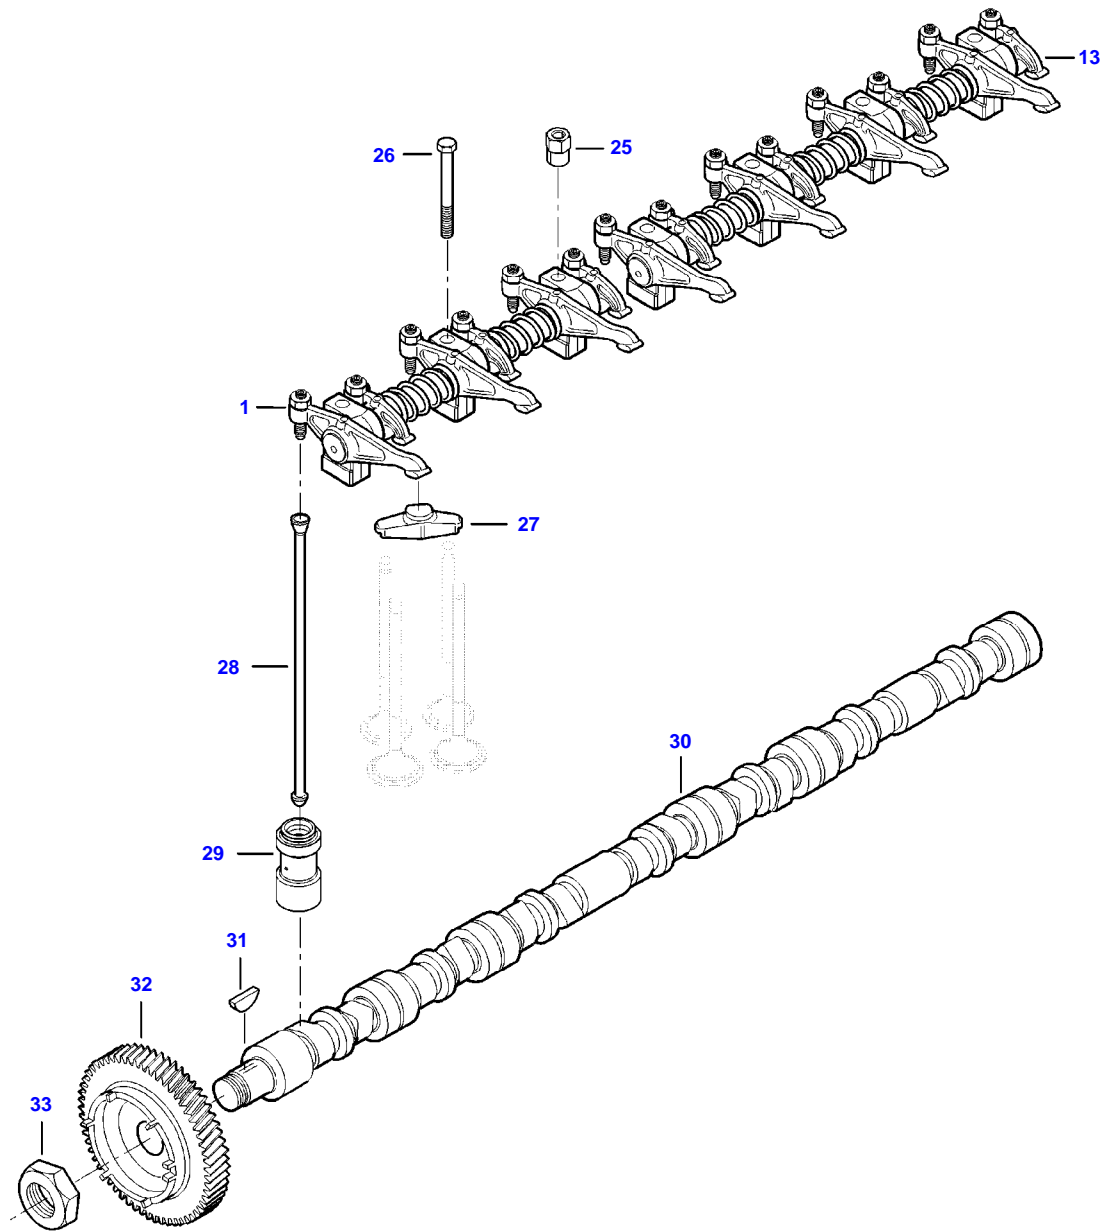

9490X (ZN205020X03010131-999 / ZN205024A03010054-999 AL) COMBINE
AP5G1983

AP5G1983

Item	Part Number	Qty	Description Comments	Technical Specification
1	V837069016	1	ROCKER SHAFT ASM	3-CYL 4V
2	V837069011	3	ROCKER ARM (1)	4V INTAKE
3	V512861000	3	NUT (1),(2)	
4	V837069023	3	VALVE ROCKER ADJUSTMENT SCREW (1),(2)	
5	V837069020	2	PLUG (1)	
6	V837069013	3	ROCKER ARM (1)	4V EXHAUST
7	V512861000	3	NUT (1),(6)	
8	V837069023	3	VALVE ROCKER ADJUSTMENT SCREW (1),(6)	
9	V837069018	1	ROCKER SHAFT BRACKET (1)	
10	V837069019	2	SPRING (1)	
11	V837069015	1	SHAFT (1)	
12	V837069017	2	ROCKER SHAFT BRACKET (1)	
13	V837070105	1	ROCKER SHAFT ASM	4-CYL 4V
14	V837069011	4	ROCKER ARM (13)	4V INTAKE
15	V512861000	4	NUT (13),(14)	
16	V837069023	4	VALVE ROCKER ADJUSTMENT SCREW (13),(14)	
17	V837069020	2	PLUG (13)	
18	V837069013	4	ROCKER ARM (13)	4V EXHAUST
19	V512861000	4	NUT (13),(18)	
20	V837069023	4	VALVE ROCKER ADJUSTMENT SCREW (13),(18)	
21	V837069017	3	ROCKER SHAFT BRACKET (13)	
22	V837069019	3	SPRING (13)	
23	V837070104	1	SHAFT (13)	
24	V837069018	1	ROCKER SHAFT BRACKET (13)	
25	V836655406	5	SLEEVE NUT	
26	V529801912	2	HEX CAP SCREW	
27	V837073089	14	VALVE BRIDGE	
28	V837084417	14	PUSH ROD	
29	V837084421	14	TAPPET	HLA
30	V837073488	1	CAMSHAFT	
31	V603305760	1	WOODRUFF KEY	
32	V837073675	1	CAMSHAFT GEAR	
33	V837069085	1	NUT