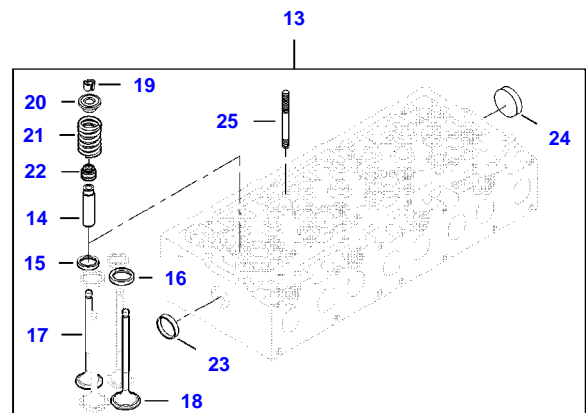

9490X (ZN205020X03010131-999 / ZN205024A03010054-999 AL) COMBINE
AP6G2392

AP6G2392

CYLINDER HEAD

Item	Part Number	Qty	Description Comments	Technical Specification
1	V837073233	1	CYLINDER HEAD	
2	V837073174	12	VALVE GUIDE (1)	4V STD
3	V837064907	6	VALVE SEAT (1)	4V EXHAUST STD
4	V837064908	6	VALVE SEAT (1)	4V INTAKE STD
5	V837069002	6	EXHAUST VALVE (1)	
6	V837069003	6	INTAKE VALVE (1)	
7	V837064910	24	COTTER (1)	
8	V837069004	12	SPRING PLATE (1)	
9	V837069005	12	VALVE SPRING (1)	
10	V837073165	12	VALVE STEM GASKET (1) [A]	
11	V836647942	4	CUP PLUG (1)	
12	V546901900	2	STUD BOLT (1)	
13	V837073202	1	CYLINDER HEAD	
14	V837073174	16	VALVE GUIDE (13)	4V STD
15	V837064907	8	VALVE SEAT (13)	4V EXHAUST STD
16	V837064908	8	VALVE SEAT (13)	4V INTAKE STD
17	V837069002	8	EXHAUST VALVE (13)	
18	V837069003	8	INTAKE VALVE (13)	
19	V837064910	32	COTTER (13)	
20	V837069004	16	SPRING PLATE (13)	
21	V837069005	16	VALVE SPRING (13)	
22	V837073165	16	VALVE STEM GASKET (13) [A]	
23	V836647942	5	CUP PLUG (13)	
24	V640016045	1	CUP PLUG (13)	
25	V546901900	3	STUD BOLT (13)	
26	V837084523	1	CYLINDER HEAD GASKET [A]	
27	V837084524	1	CYLINDER HEAD GASKET [A]	
28	V837069025	32	CYLINDER HEAD BOLT	
29	V528801820	4	HEX CAP SCREW	
30	V836855348	1	CONNECTION FLANGE	
31	V836867752	1	GASKET [A]	
32	V836867567	2	LIFTING EYE EXTENSION	
33	V837073571	9	CYLINDER HEAD BOLT	
34	V640016045	1	CUP PLUG	
35	V836855350	1	BLOCK OFF PLATE	
36	V836867753	1	GASKET [A]	
37	V528801800	2	HEX CAP SCREW