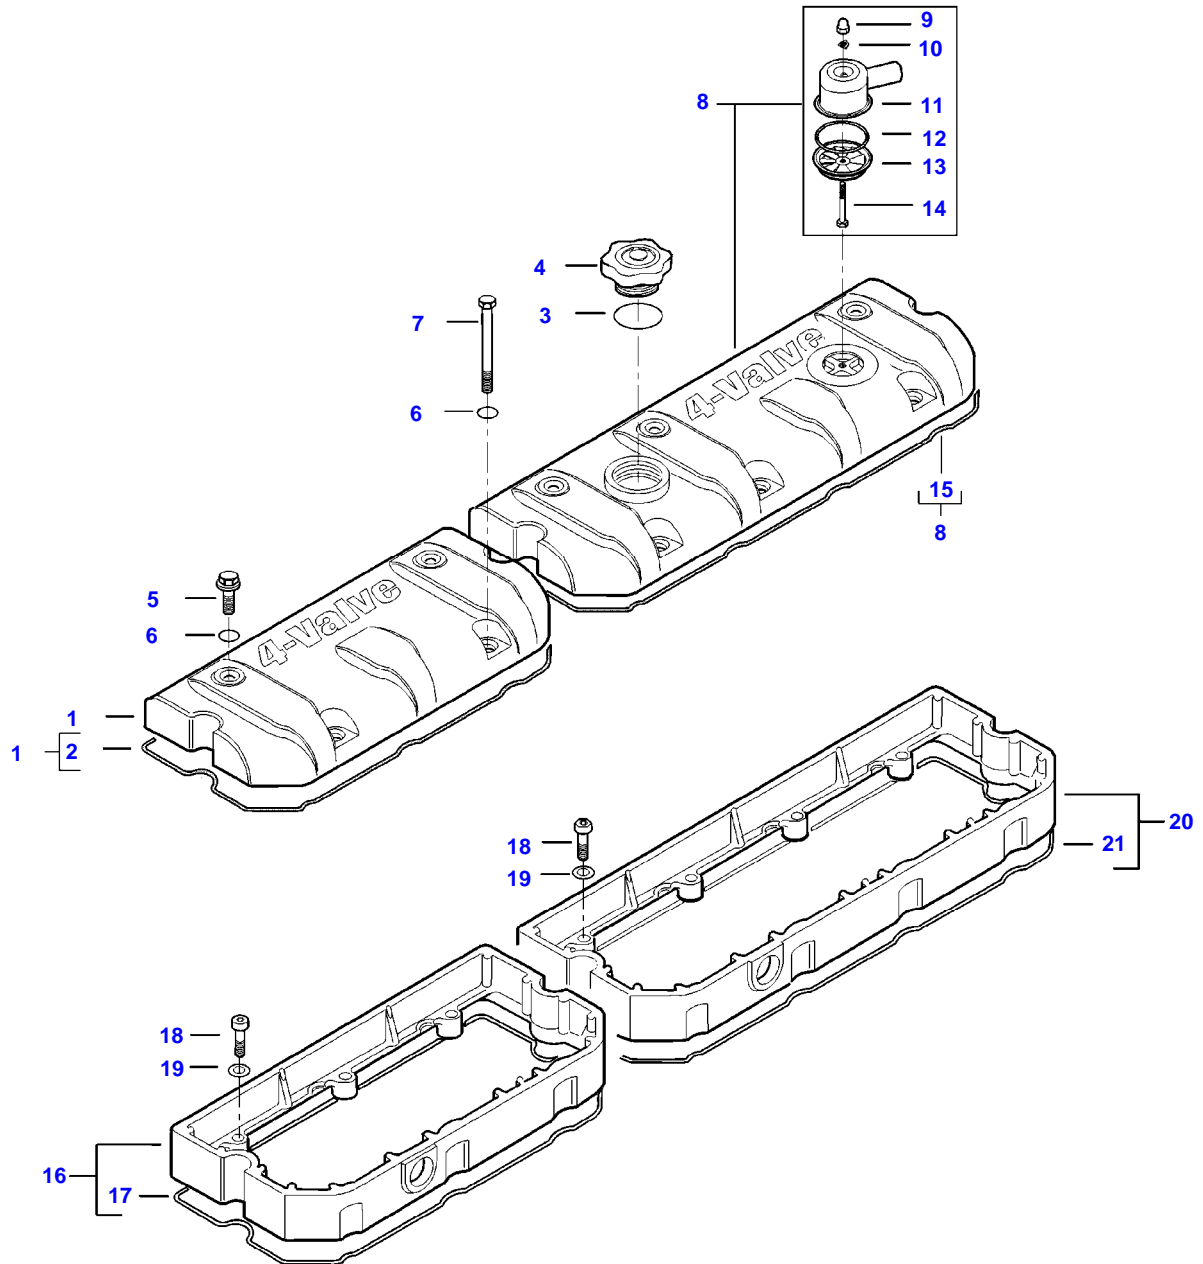

9490X (ZN205020X03010131-999 / ZN205024A03010054-999 AL) COMBINE
AP35G2050

AP35G2050

Item	Part Number	Qty	Description Comments
1	V837084117	1	VALVE ROCKER COVER
2	V837067881	1	VALVE ROCKER COVER GASKET (1) [A][C]
3	V614704850	1	O-RING [A]
4	V836659968	1	OIL FILLER CAP
5	V540801780	5	HEXAGON FLANGE BOLT
6	V614901030	10	O-RING [A][C]
7	V540801910	5	HEXAGON FLANGE BOLT
8	V837084226	1	VALVE ROCKER COVER
9	V519600602	1	NUT (8)
10	V836667508	1	SEALING WASHER (8)
11	V837070442	1	BREATHER CAP (8)
12	V836667459	1	GASKET (8)
13	V837070443	1	BREATHER (8)
14	V528801172	1	HEX CAP SCREW (8)
15	V837070128	1	VALVE ROCKER COVER GASKET (8) [A][C]
16	V837084220	1	VALVE ROCKER COVER FRAME
17	V837067881	1	VALVE ROCKER COVER GASKET (16) [A]
18	V581804630	7	HEX SOCKET SCREW
19	V500950800	7	SPRING WASHER
20	V837084224	1	VALVE ROCKER COVER FRAME
21	V837070128	1	VALVE ROCKER COVER GASKET (20) [A] [A] INCLUDED IN CYLINDER HEAD GASKET KIT 1 [C] INCLUDED IN VALVE ADJUSTING GASKET KIT 3