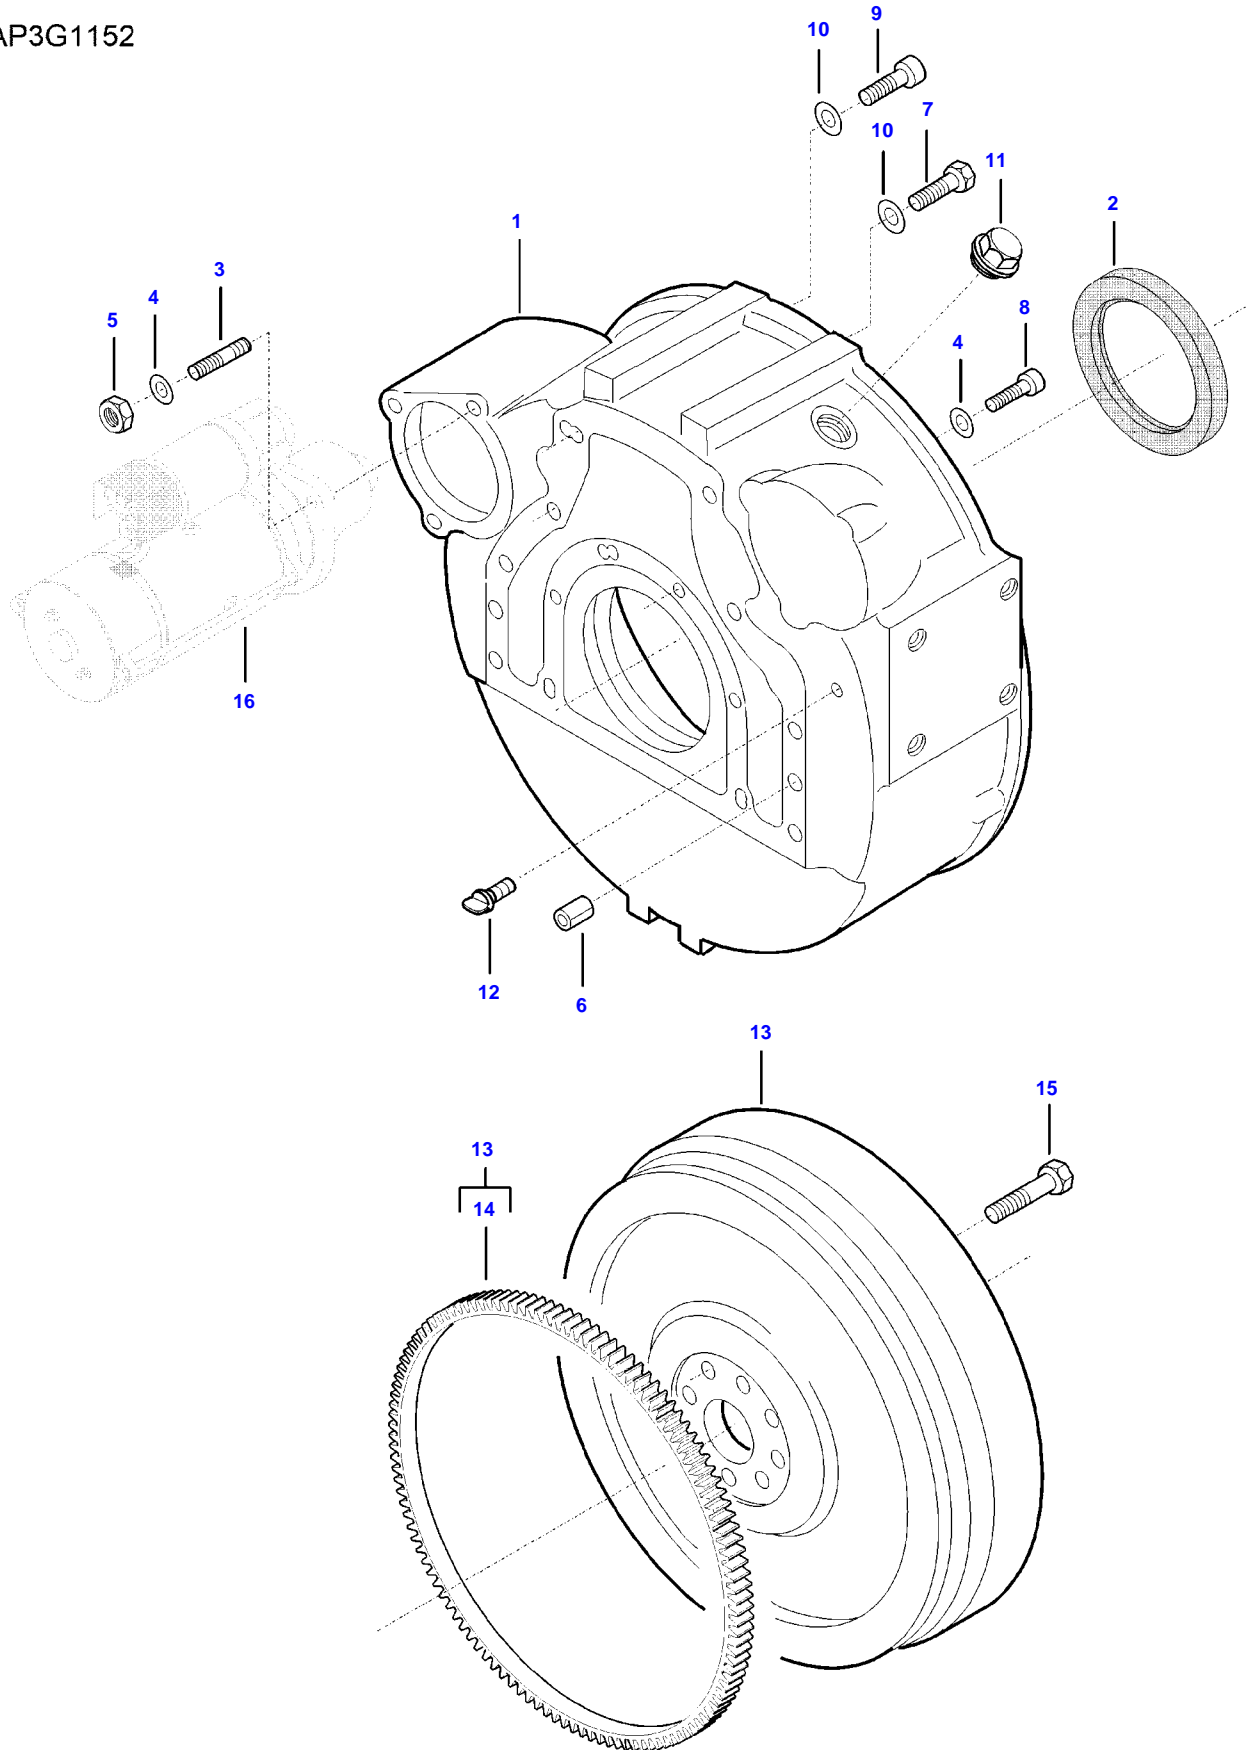

9490X (ZN205020X03010131-999 / ZN205024A03010054-999 AL) COMBINE
AP2G1589

AP2G1589

TIMING GEARS AND HOUSING

Item	Part Number	Qty	Description Comments
1	V837074712	1	TIMING GEAR CASE
2	V581704600	10	HEX SOCKET SCREW
3	V528801402	2	HEX CAP SCREW
4	V598359850	2	PIN
5	V641166006	2	ELBOW FITTING
6	V836867775	1	OIL PIPE
7	V837073583	1	IDLER GEAR
8	V581705910	1	HEX SOCKET SCREW
9	V610060096	1	BALL BEARING
10	V528802602	2	HEX CAP SCREW
11	V528801062	1	HEX CAP SCREW
12	V614606825	1	O-RING [B]
13	V837084617	1	BRACKET
14	V837074715	1	GEAR HOUSING FRONT COVER
15	V528801382	7	HEX CAP SCREW
16	V615870814	4	SEALING WASHER [B]
17	V837084867	1	CRANKSHAFT SEAL [B]
18	V837081106	1	OIL FILLER CAP
19	V614603540	1	O-RING [B]
20	V528801410	5	HEX CAP SCREW
21	V529801440	14	HEX CAP SCREW
22	V529801510	2	HEX CAP SCREW
23	V529801540	1	HEX CAP SCREW
24	V580704670	2	HEX SOCKET SCREW
25	V837073256	1	IDLER GEAR
26	V836873075	1	SHIELD
27	V529801470	1	HEX CAP SCREW
28	V615882227	1	SEALING WASHER [B]
29	V640045022	1	PLUG
30	V837070137	1	DRIVE
31	V837070005	1	HYDRAULIC PUMP GEAR WHEEL (30)
32	V836855651	1	FLANGE (30)
33	V614609430	1	O-RING (30) [B]
34	V610060096	1	BALL BEARING (30)
35	V836864459	1	GASKET
36	V836864458	1	COVER
37		1	

SEE PAGE 01-0025

[B] INCLUDED IN COMPLETE ENGINE GASKET KIT 2

9490X (ZN205020X03010131-999 / ZN205024A03010054-999 AL) COMBINE
AP3G1152

AP3G1152

FLYWHEEL AND HOUSING

Item	Part Number	Qty	Description Comments
1	V836647442	1	FLYWHEEL HOUSING
2	V837091173	1	CRANKSHAFT SEAL [A]
3	V546801815	3	STUD BOLT
4	V500951000	6	SPRING WASHER
5	V504601000	3	NUT
6	V598359850	2	PIN
7	V528902220	6	HEX CAP SCREW
8	V581705030	6	HEX SOCKET SCREW
9	V581705440	2	HEX SOCKET SCREW
10	V500951200	8	SPRING WASHER
11	V640045126	1	PLUG
12	V836859311	1	PLUG
13	V836859485	1	FLYWHEEL
14	V836117943	1	STARTER RING (13)
15	V529702630	8	HEX CAP SCREW
16			