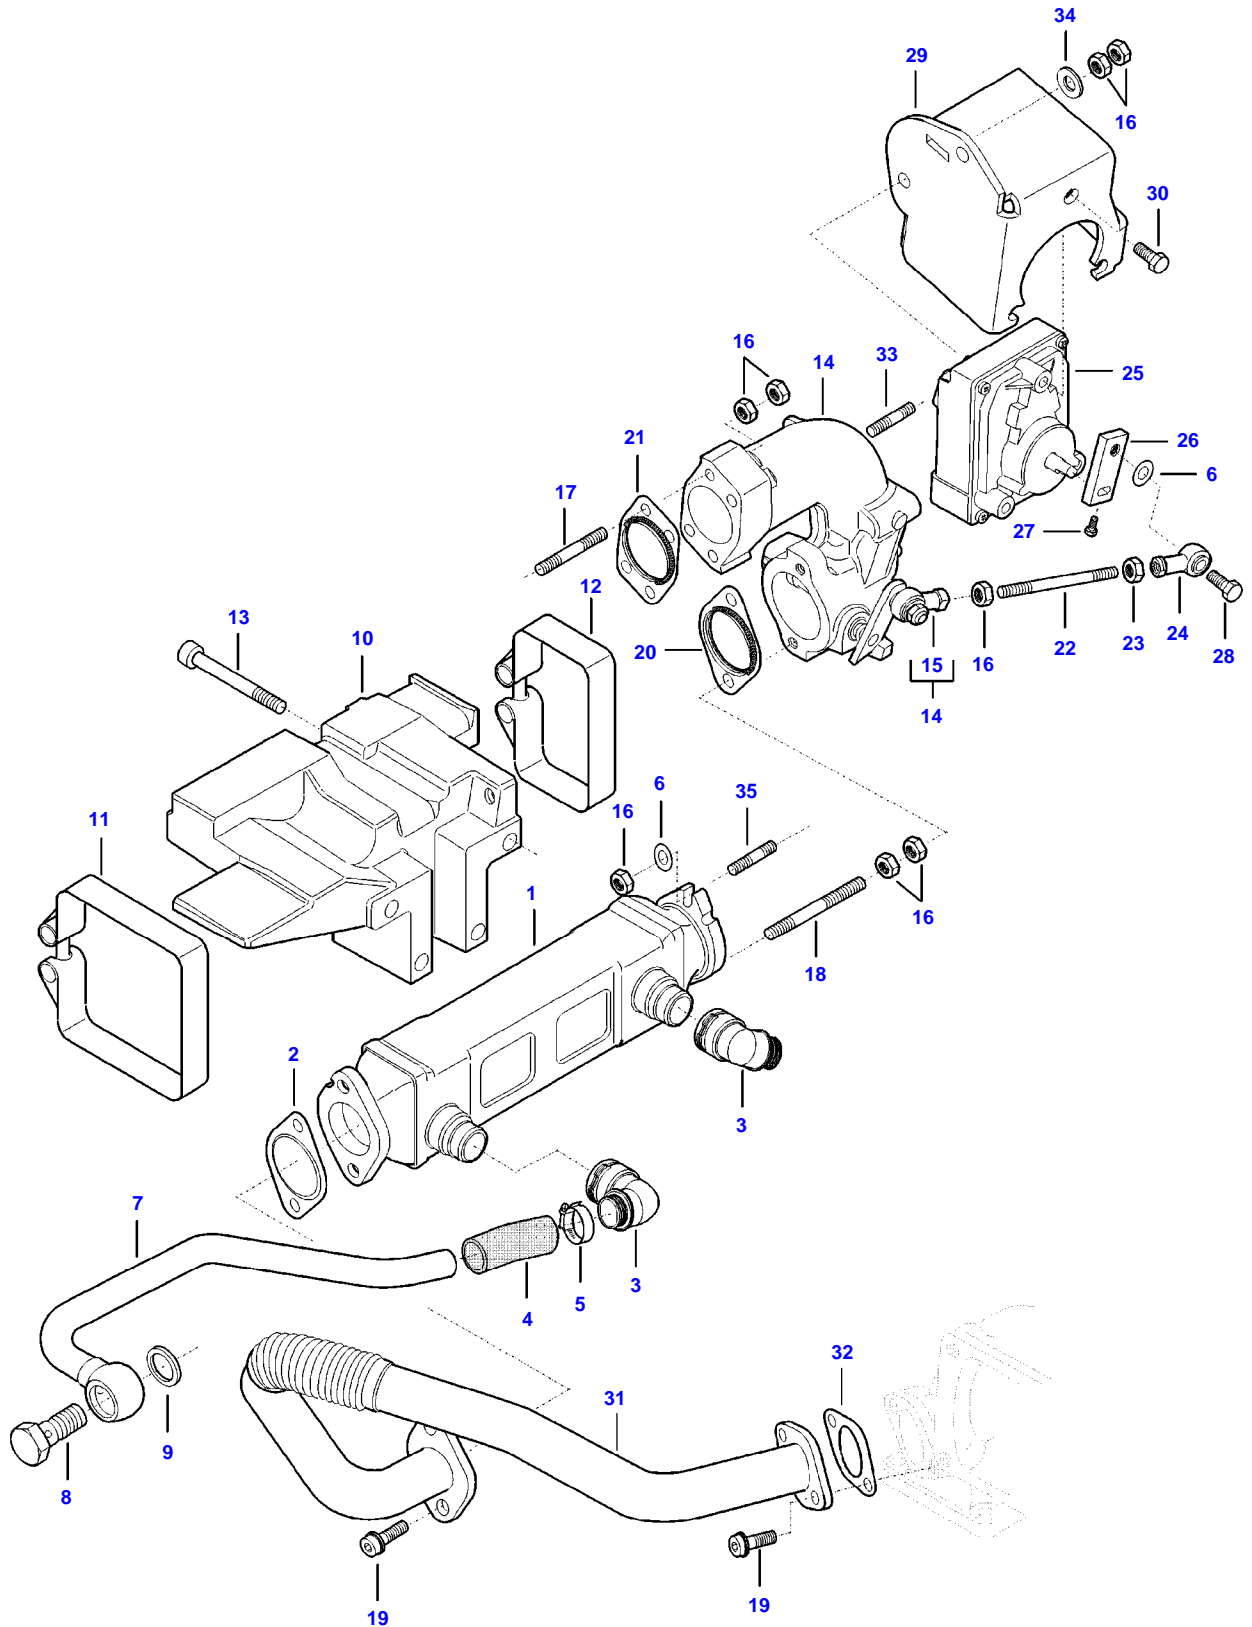

9490X (ZN205020X03010131-999 / ZN205024A03010054-999 AL) COMBINE
AP12G1172

AP12G1172

Item	Part Number	Qty	Description Comments
1	V837074869	1	EGR COOLER
2	V837074972	1	GASKET [A][C]
3	V837074870	2	HOSE COUPLER
4	V837086286	1	RUBBER HOSE
5	V602084722	2	HOSE CLIP
6	V500050842	2	WASHER
7	V837074499	1	WATER PIPE
8	V640435028	1	BANJO BOLT
9	V615893036	2	SEALING WASHER [A]
10	V837084348	1	BRACKET
11	V837084475	1	CLAMP
12	V837084476	1	CLAMP
13	V581705110	4	HEX SOCKET SCREW
14	V837074722	1	EGR VALVE
15	V837079691	1	UNION (14)
16	V504800800	16	NUT
17	V546701440	4	STUD BOLT
18	V546801500	1	STUD BOLT
19	V588704600	4	HEX SOCKET SCREW
20	V837084664	1	GASKET [A]
21	V837084663	1	GASKET [A]
22	V837074902	1	ROD
23	V504650800	1	NUT
24	V837073478	1	CONNECTOR
25	V837074614	1	ACTUATOR
26	V837084820	1	LEVER
27	V581804182	1	HEX SOCKET SCREW
28	V528801402	1	HEX CAP SCREW
29	V837074867	1	BRACKET
30	V528801362	3	HEX CAP SCREW
31	V837074541	1	PIPE
32	V837074977	1	GASKET [A][C]
33	V546801400	2	STUD BOLT
34	V836120989	2	WASHER
35	V546801380	1	STUD BOLT

[A] INCLUDED IN CYLINDER HEAD GASKET KIT 1

[C] INCLUDED IN VALVE ADJUSTING GASKET KIT 3