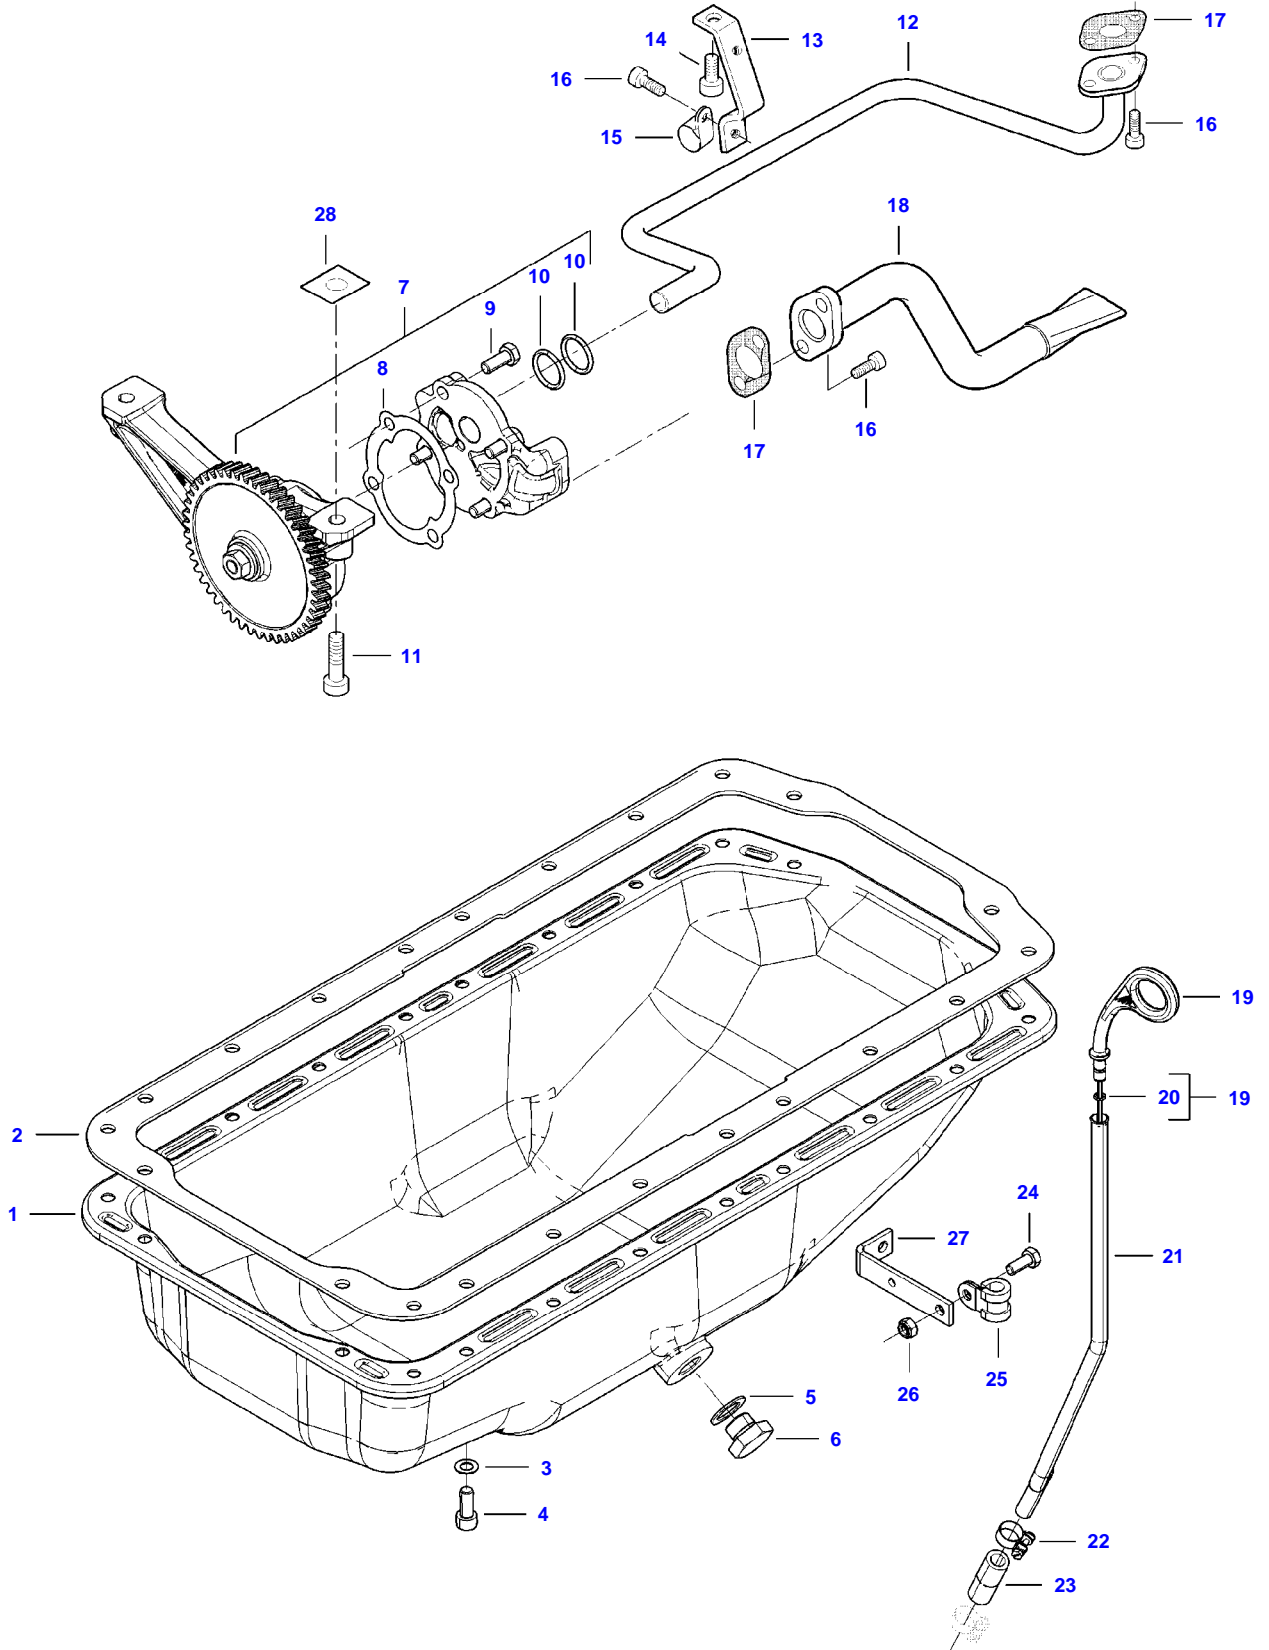

Item	Part Number	Qty	Description Comments
1	V837079938	1	KIT, TURBOCHARGR
2	V837091110	1	ACTUATOR (1)
3	V837091123	1	HEATSHIELD (1)
4	V837091127	3	HEXAGON FLANGE BOLT (1)
5	V837079945	1	LOCK RING (1)
6	V836784847	2	GASKET (1) [A]
7	ACW3397620	1	GASKET (1) [A]
8	V614606225	1	O-RING (1) [A]
9	V615881218	2	SEALING WASHER (1) [A]
10	V615881216	2	SEALING WASHER (1) [A]
11	V641086008	2	STRAIGHT FITTING
12	V837084193	1	WATER PIPE
13	V837084194	1	WATER PIPE
14	V837073721	1	RETAINER CLAMP
15	V640435010	1	BANJO BOLT
16	V615881420	5	SEALING WASHER [A]
17	V837084064	1	BANJO BOLT
18	V640325014	1	PLUG
19	V836866454	1	V CLAMP
20	V837084408	1	AIR PIPE
21	V837084078	1	BANJO BOLT
22	V837084228	1	TURBOCHARGER LUBRICATION OIL PIPE
23	V837084229	1	TURBOCHARGER LUBRICATION OIL PIPE
24	V581804602	2	HEX SOCKET SCREW
25	V602087528	2	HOSE CLIP
26	V836647576	1	RUBBER ELBOW
27	V837084240	1	OIL PIPE
28	V641876008	1	STRAIGHT FITTING
29	V615881620	1	SEALING WASHER [A]
30	V504600602	1	NUT
31	V529801112	1	HEX CAP SCREW
32	V836773645	2	PIPE CLAMP HALF
33	V836773835	1	EXHAUST MANIFOLD
34	V546801420	4	STUD BOLT
35	V513601002	8	NUT
36	V836673013	8	SPACER PIECE
37	V836859034	8	STUD BOLT
38	V837074411	1	SPACER
39	V513800802	4	NUT

[A] INCLUDED IN CYLINDER HEAD GASKET KIT 1

5185E COMBINE (STAGE 4 / TIER 4F) (ZN205512X03010001-999)
AP13C2709

AP13C2709