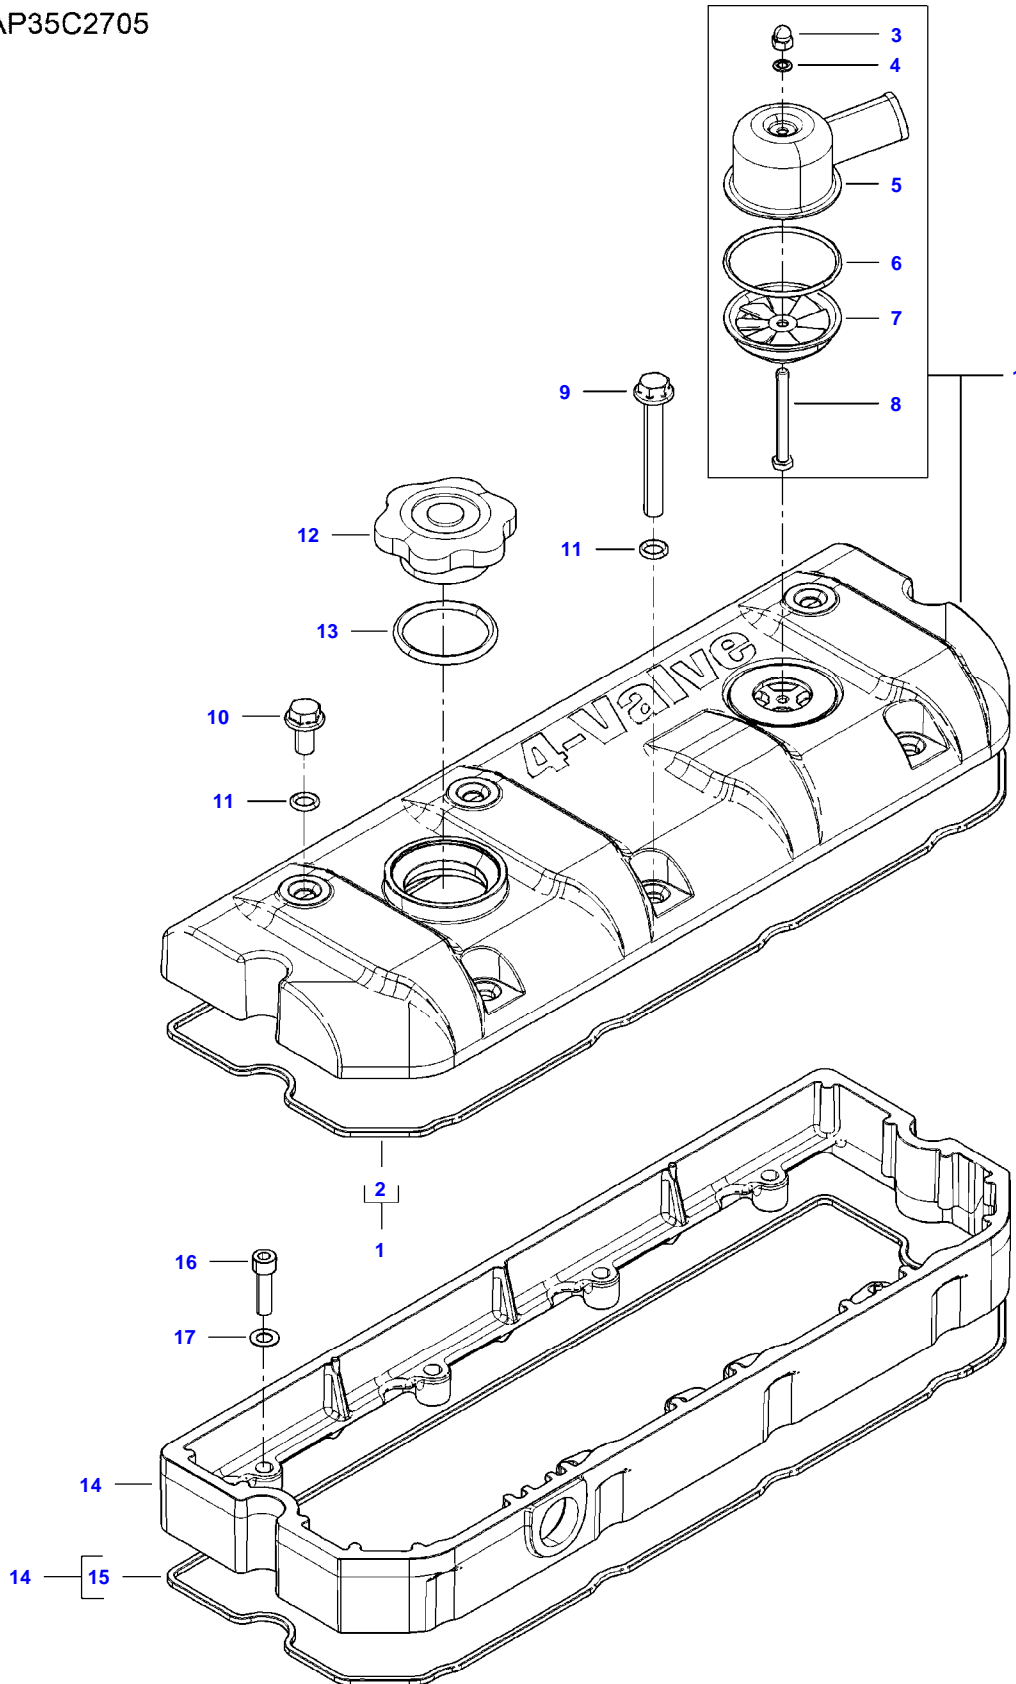

Item	Part Number	Qty	Description Comments
1	V837084226	1	VALVE ROCKER COVER
2	V837070128	1	VALVE ROCKER COVER GASKET (1) [A]
3	V519600602	1	NUT (1)
4	V836667508	1	SEALING WASHER (1)
5	V837070442	1	BREATHER CAP (1)
6	V836667459	1	GASKET (1)
7	V837070443	1	BREATHER (1)
8	V528801172	1	HEX CAP SCREW (1)
9	V540801910	3	HEXAGON FLANGE BOLT
10	V540801780	3	HEXAGON FLANGE BOLT
11	V614901030	6	O-RING [A]
12	V836659968	1	OIL FILLER CAP
13	V614704850	1	O-RING [A]
14	V837084224	1	VALVE ROCKER COVER FRAME
15	V837070128	1	VALVE ROCKER COVER GASKET (14) [A]
16	V581804630	4	HEX SOCKET SCREW
17	V500950800	4	SPRING WASHER [A] INCLUDED IN CYLINDER HEAD GASKET KIT 1

5185E COMBINE (STAGE 4 / TIER 4F) (ZN205512X03010001-999)
AP35C2705

AP35C2705