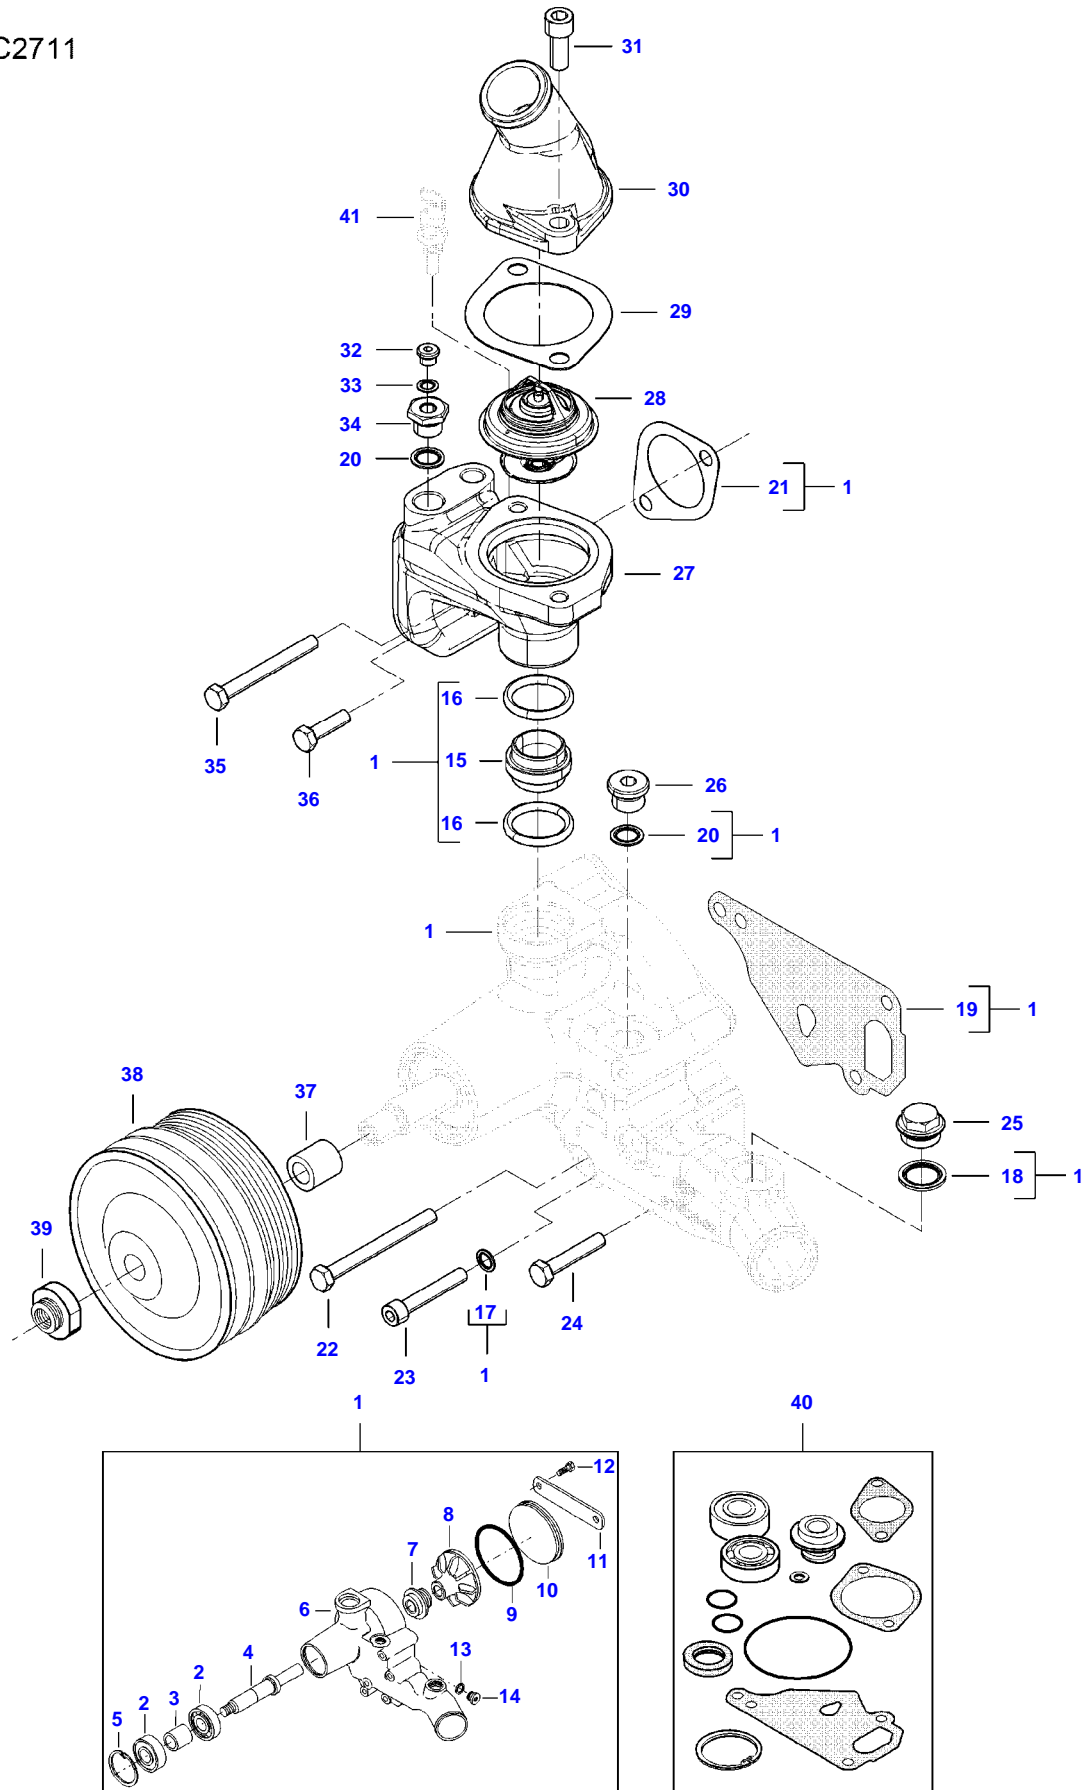

Item	Part Number	Qty	Description Comments
1	V837084879	1	CCV FILTER
2	V837091136	1	MALE COUPLER (1)
3	V837084778	1	CHECK VALVE
4	V837084190	1	AIR HOSE
5	V602060615	1	RETAINER CLAMP
6	V602087528	2	HOSE CLIP
7	V837074329	1	HOSE
8	V581804580	1	HEX SOCKET SCREW
9	V602074522	1	RETAINER CLAMP
10	V602078538	2	HOSE CLIP
11	V837074038	1	BREATHER HOSE
12	V581804630	3	HEX SOCKET SCREW
13	V500150842	3	WASHER
14	V837067936	1	QUICK COUPLER
15	V581804640	1	HEX SOCKET SCREW

5185E COMBINE (STAGE 4 / TIER 4F) (ZN205512X03010001-999)
AP17C2711

AP17C2711