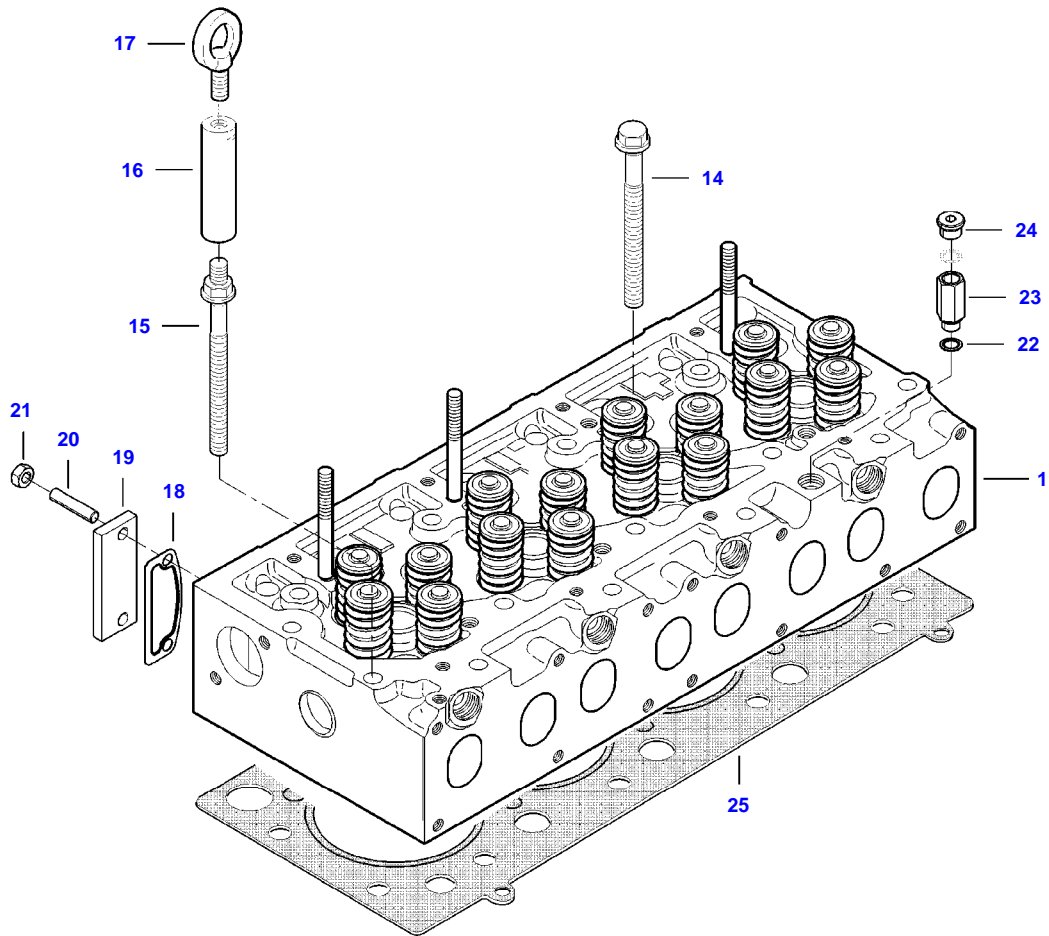

5185E COMBINE (STAGE 4 / TIER 4F) (ZN205512X03010001-999)
AP5B1960

AP5B1960

Item	Part Number	Qty	Description Comments
1	V837070105	1	ROCKER SHAFT ASM
2	V837069011	4	ROCKER ARM (1)
3	V512861000	4	NUT (1),(2)
4	V837069023	4	VALVE ROCKER ADJUSTMENT SCREW (1),(2)
5	V837069020	2	PLUG (1)
6	V837069013	4	ROCKER ARM (1)
7	V512861000	4	NUT (1),(6)
8	V837069023	4	VALVE ROCKER ADJUSTMENT SCREW (1),(6)
9	V837069017	3	ROCKER SHAFT BRACKET (1)
10	V837069019	3	SPRING (1)
11	V837070104	1	SHAFT (1)
12	V837069018	1	ROCKER SHAFT BRACKET (1)
13	V836655406	3	SLEEVE NUT
14	V529801912	1	HEX CAP SCREW
15	V837084417	8	PUSH ROD
16	V836014264	8	TAPPET
17	V837073039	1	CAMSHAFT
18	V603305760	1	WOODRUFF KEY
19	V837073674	1	GEAR,CAMSHAFT
20	V837069085	1	NUT
21	V837073089	8	VALVE BRIDGE

5185E COMBINE (STAGE 4 / TIER 4F) (ZN205512X03010001-999)
AP6C2712

AP6C2712

CYLINDER HEAD

Item	Part Number	Qty	Description Comments	Technical Specification
1	V837086475	1	CYLINDER HEAD	
2	V837073174	16	VALVE GUIDE (1)	
3	V837064907	8	VALVE SEAT (1)	STD 4V EXHAUST
4	V837064908	8	VALVE SEAT (1)	STD 4V INTAKE
5	V837069002	8	EXHAUST VALVE (1)	
6	V837069003	8	INTAKE VALVE (1)	
7	V837073165	16	VALVE STEM GASKET (1) [A]	
8	V837064910	32	COTTER (1)	
9	V837069004	16	SPRING PLATE (1)	
10	V837069005	16	VALVE SPRING (1)	
11	V836647942	5	CUP PLUG (1)	
12	V640016045	1	CUP PLUG (1)	
13	V546901900	3	STUD BOLT (1)	
14	V837069025	18	CYLINDER HEAD BOLT	
15	V837073571	4	CYLINDER HEAD BOLT	
16	V836867567	2	LIFTING EYE EXTENSION	
17	V836640752	2	LIFT EYE	
18	ACW1796900	1	GASKET [A]	
19	V836855350	1	BLOCK OFF PLATE	
20	V546801820	2	STUD BOLT	
21	V504601000	2	NUT	
22	V836684772	2	SEALING WASHER [A]	
23	V837086506	1	UNION	
24	V640325018	1	PLUG	
25	V837084524	1	CYLINDER HEAD GASKET [A]	