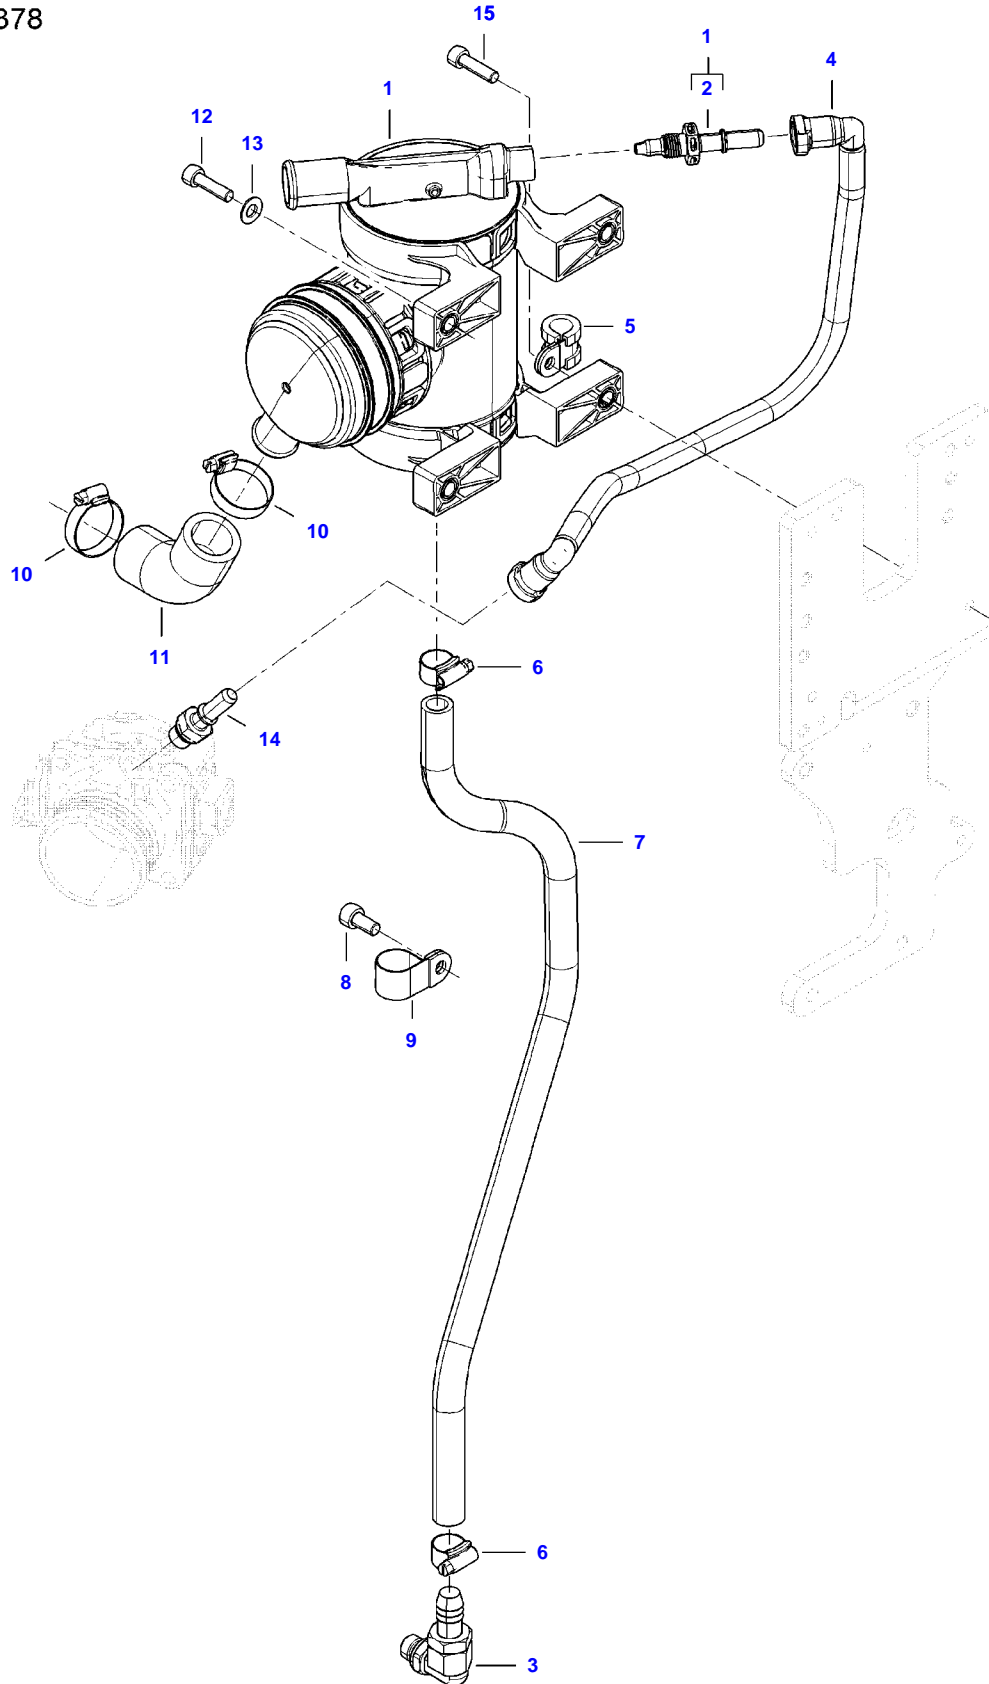

Item	Part Number	Qty	Description Comments
1	V837084879	1	CCV FILTER
2	V837091136	1	MALE COUPLER (1)
3	V837074234	1	CHECK VALVE
4	V837084190	1	AIR HOSE
5	V602060615	1	RETAINER CLAMP
6	V602087528	2	HOSE CLIP
7	V837074335	1	HOSE
8	V581804580	1	HEX SOCKET SCREW
9	V602074522	1	RETAINER CLAMP
10	V602078538	2	HOSE CLIP
11	V837074038	1	BREATHER HOSE
12	V581804630	3	HEX SOCKET SCREW
13	V500150842	3	WASHER
14	V837067936	1	QUICK COUPLER
15	V581804640	1	HEX SOCKET SCREW

5185E COMBINE (STAGE 4 / TIER 4F) (ZN205512X03010001-999)
AP15C2378

AP15C2378