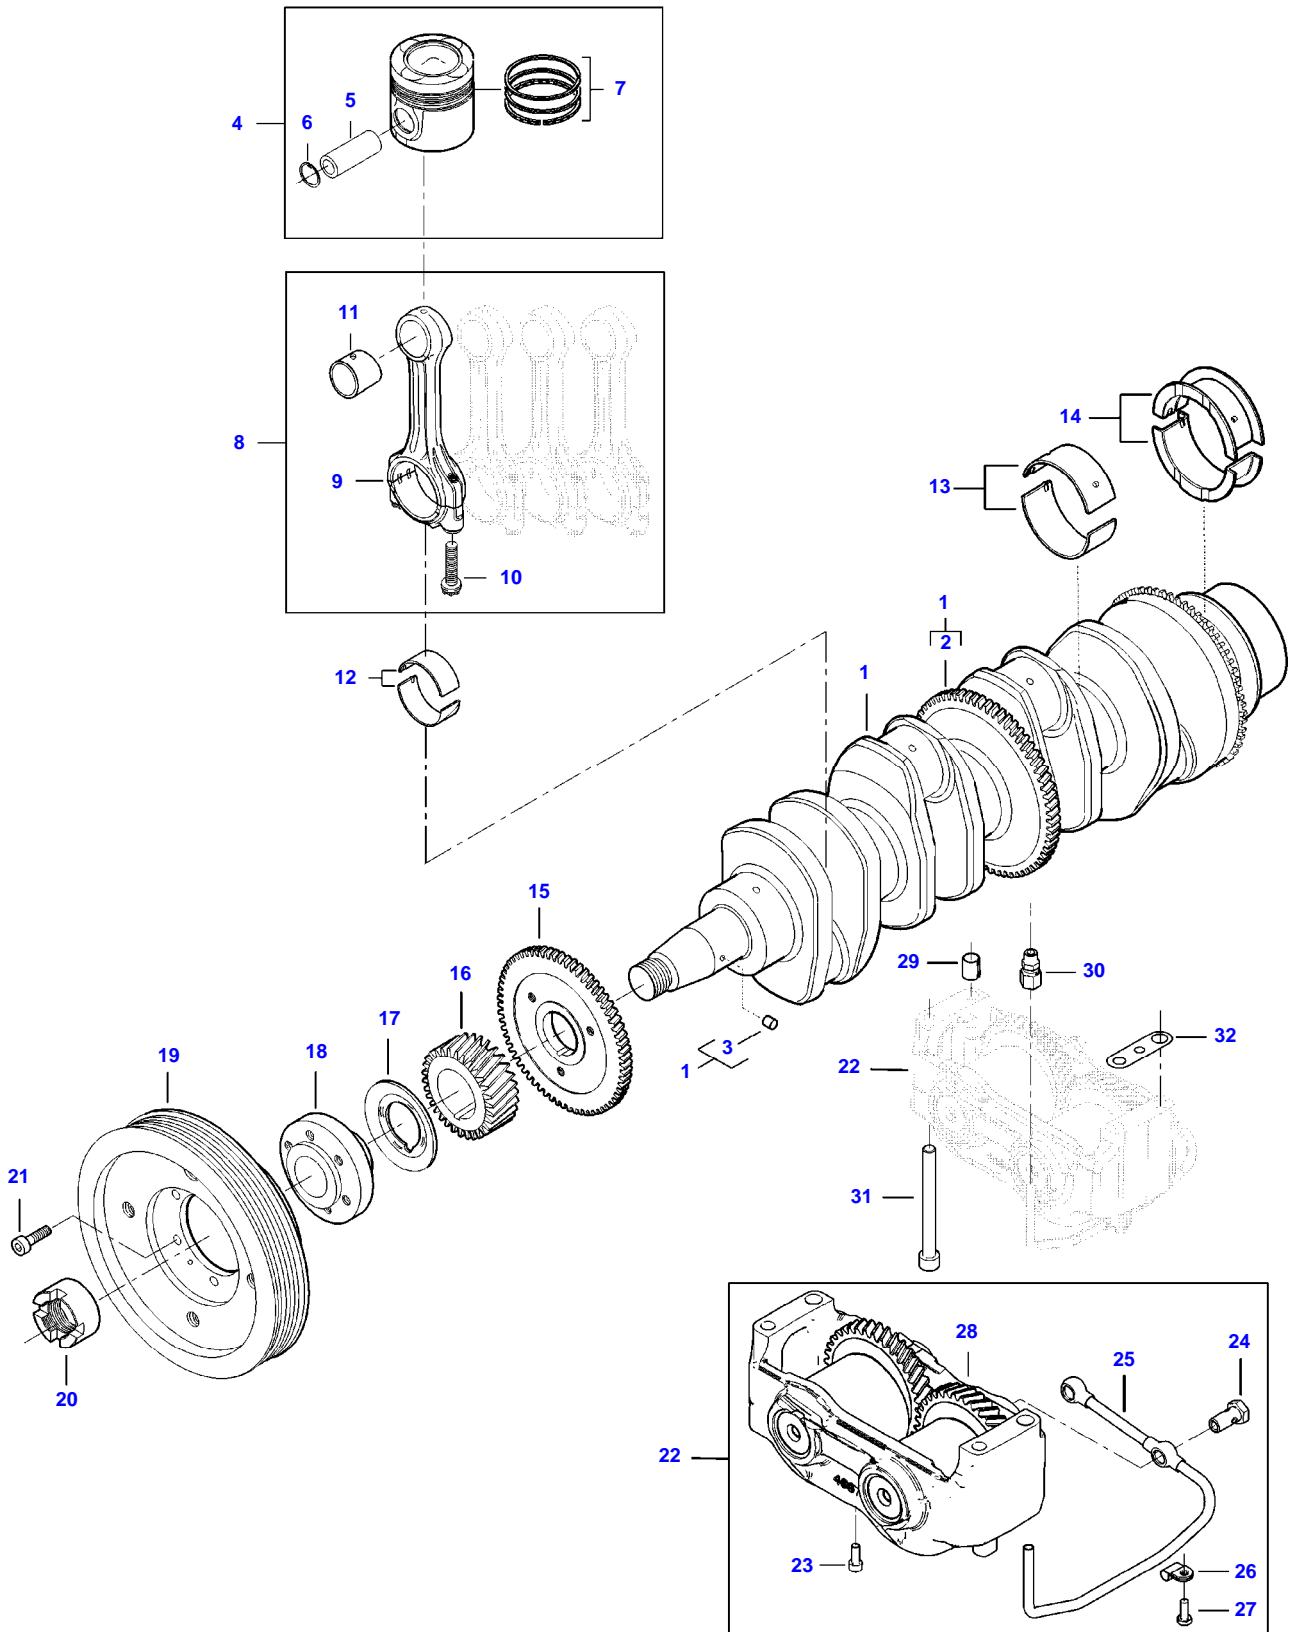

FLYWHEEL AND HOUSING

Item	Part Number	Qty	Description Comments
1	V836647440	1	FLYWHEEL HOUSING
2	V837091172	1	CRANKSHAFT SEAL [B]
3	V546801810	3	STUD BOLT
4	V500951002	6	SPRING WASHER
5	V504601002	3	NUT
6	V598359850	2	PIN
7	V528702220	14	HEX CAP SCREW
8	V581705030	6	HEX SOCKET SCREW
9	V836124197	1	FLYWHEEL
10	V836117970	1	STARTER RING (9)
11	V581705440	2	HEX SOCKET SCREW
12	V640045126	1	PLUG
13	V640325018	1	PLUG
14	V836659527	1	GUIDE SLEEVE
15	V836859311	1	PLUG
16	V500951202	6	SPRING WASHER
17		1	

SEE PAGE 01-0024

[B] INCLUDED IN COMPLETE ENGINE GASKET KIT 2

5185E COMBINE (STAGE 4 / TIER 4F) (ZN205512X03010001-999)
AP4B1959

AP4B1959

Item	Part Number	Qty	Description Comments	Technical Specification
1	V837073824	1	CRANKSHAFT	
2	V836124524	1	GEAR (1)	
3	V836867857	1	KEY (1)	
4	V837074082	4	PISTON	
5		4	NOT AVAILABLE AS SINGLE PART (4)	
6		8	NOT AVAILABLE AS SINGLE PART (4)	
7	V837079460	4	PISTON RING KIT (4)	
8	V836740859	1	CONNECTING ROD KIT	
9		4	NOT AVAILABLE AS SINGLE PART (8)	
10	V836864141	8	CONNECTING ROD BOLT (8),(9)	
11	V836110646	4	BEARING BUSH (8),(9)	STD
12	V836179781	4	CONROD BEARING	STD
13	V836655514	4	MAIN BEARING	
14	V836679154	1	MAIN BEARING	
15	V836674069	1	GEAR,CRANKSHAFT	
16	V837073560	1	GEAR,CRANKSHAFT	
17	V836855637	1	RING	
18	V837073677	1	CRANKSHAFT HUB	
19	V836766988	1	CRANKSHAFT PULLEY	
20	V836847641	1	CRANKSHAFT NUT	
21	V581804602	6	HEX SOCKET SCREW	
22	V837084821	1	COUNTERWEIGHT	
23	V581804182	2	HEX SOCKET SCREW (22)	
24	ACW2388530	2	BANJO BOLT (22)	
25	V836747478	1	OIL PIPE (22)	
26	V602071608	1	HOSE CLIP (22)	
27	V528801062	1	HEX CAP SCREW (22)	
28			NOT AVAILABLE AS SINGLE PART (22)	
29	V598359850	2	PIN	
30	V641016008	1	STRAIGHT FITTING	
31	V581805170	4	HEX SOCKET SCREW	
32	V836119920		SHIM AS REQUIRED, REFER TO WORKSHOP MANUAL	