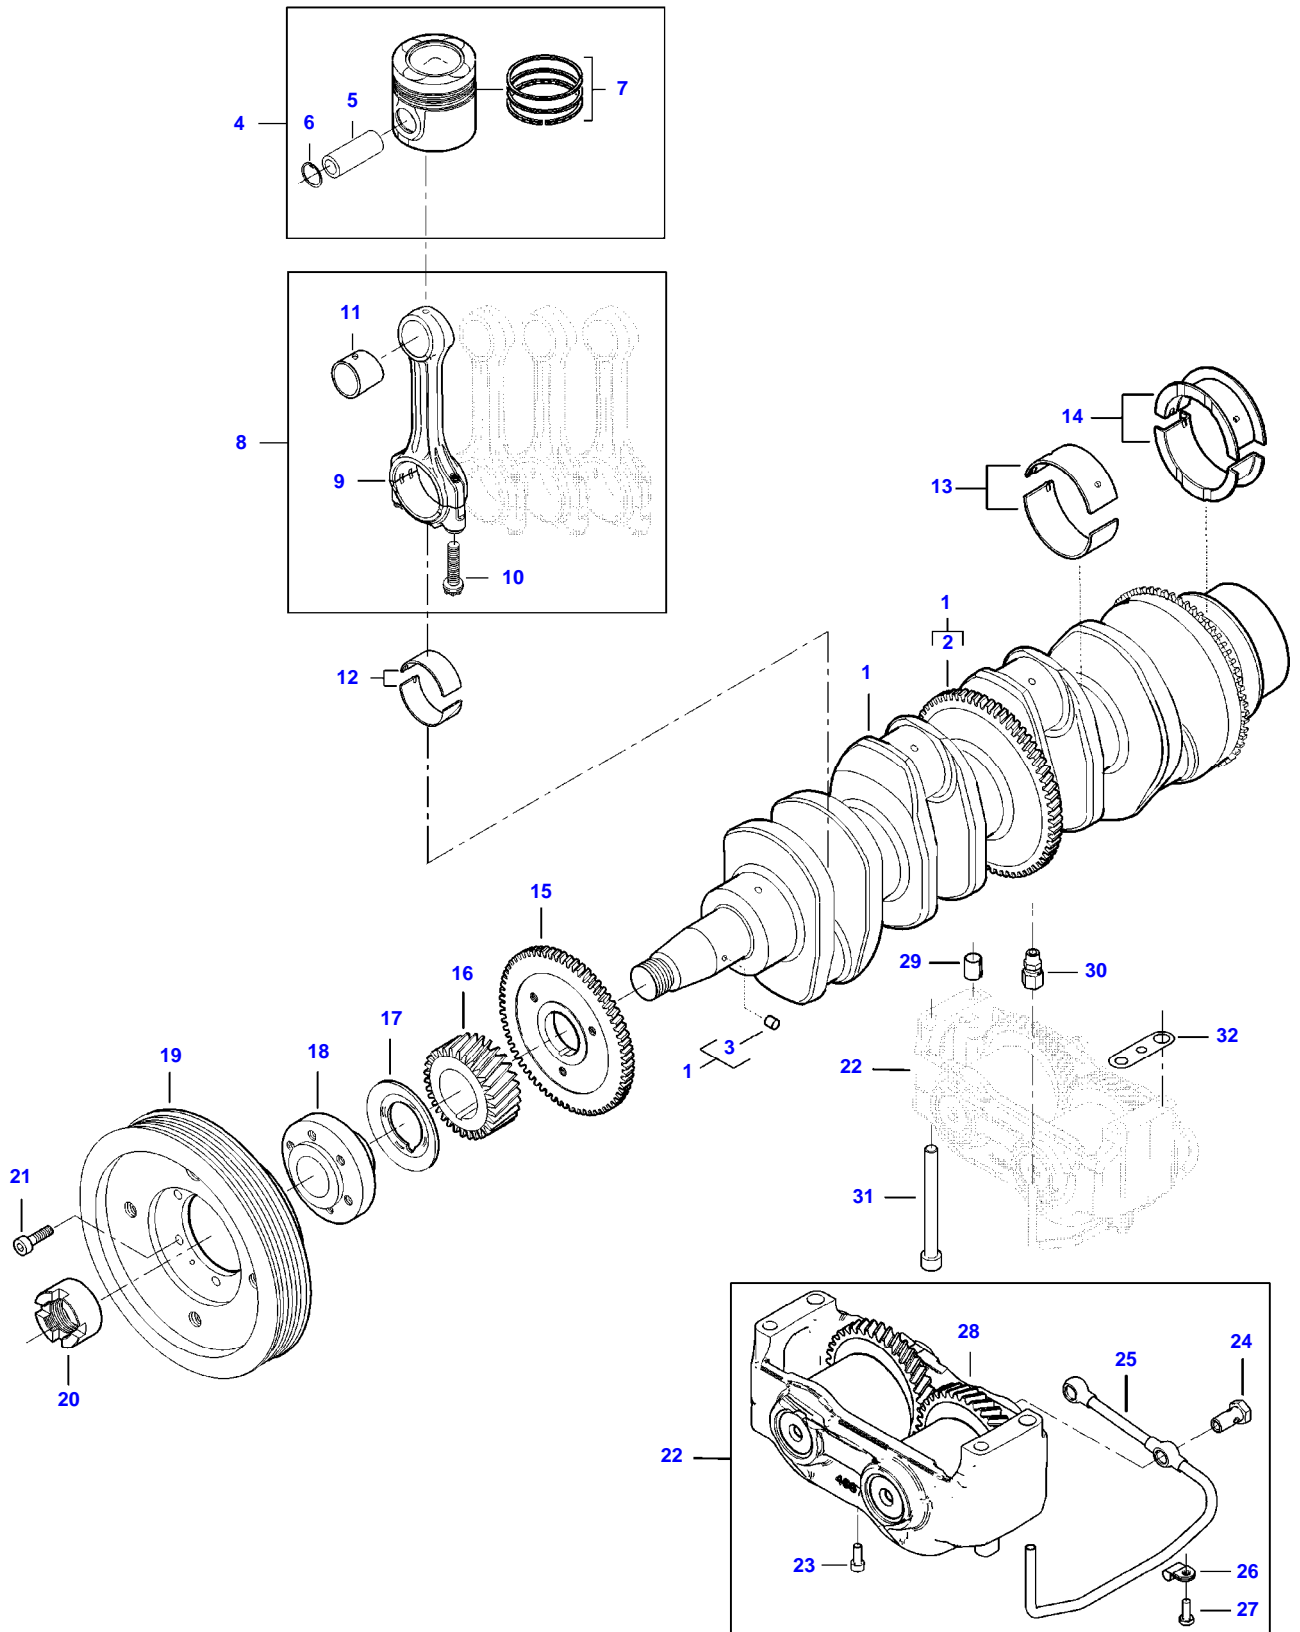

Item	Part Number	Qty	Description Comments	Technical Specification
1	V837073824	1	CRANKSHAFT	
2	V836124524	1	GEAR (1)	
3	V836867857	1	KEY (1)	
4	V837074082	4	PISTON	
5		4	NOT AVAILABLE AS SINGLE PART (4)	
6		8	NOT AVAILABLE AS SINGLE PART (4)	
7	V837079460	4	PISTON RING KIT (4)	
8	V836740859	1	CONNECTING ROD KIT	
9		4	NOT AVAILABLE AS SINGLE PART (8)	
10	V836864141	8	CONNECTING ROD BOLT (8),(9)	
11	V836110646	4	BEARING BUSH (8),(9)	STD
12	V836179781	4	CONROD BEARING	STD
13	V836655514	4	MAIN BEARING	
14	V836679154	1	MAIN BEARING	
15	V836674069	1	GEAR,CRANKSHAFT	
16	V837073560	1	GEAR,CRANKSHAFT	
17	V836855637	1	RING	
18	V837073677	1	CRANKSHAFT HUB	
19	V836766988	1	CRANKSHAFT PULLEY	
20	V836847641	1	CRANKSHAFT NUT	
21	V581804602	6	HEX SOCKET SCREW	
22	V837084821	1	COUNTERWEIGHT	
23	V581804182	2	HEX SOCKET SCREW (22)	
24	ACW2388530	2	BANJO BOLT (22)	
25	V836747478	1	OIL PIPE (22)	
26	V602071608	1	HOSE CLIP (22)	
27	V528801062	1	HEX CAP SCREW (22)	
28			NOT AVAILABLE AS SINGLE PART (22)	
29	V598359850	2	PIN	
30	V641016008	1	STRAIGHT FITTING	
31	V581805170	4	HEX SOCKET SCREW	
32	V836119920		SHIM AS REQUIRED, REFER TO WORKSHOP MANUAL	

5185E COMBINE (STAGE 4 / TIER 4F) (ZN205512X03010001-999)
AP4B1959

AP4B1959