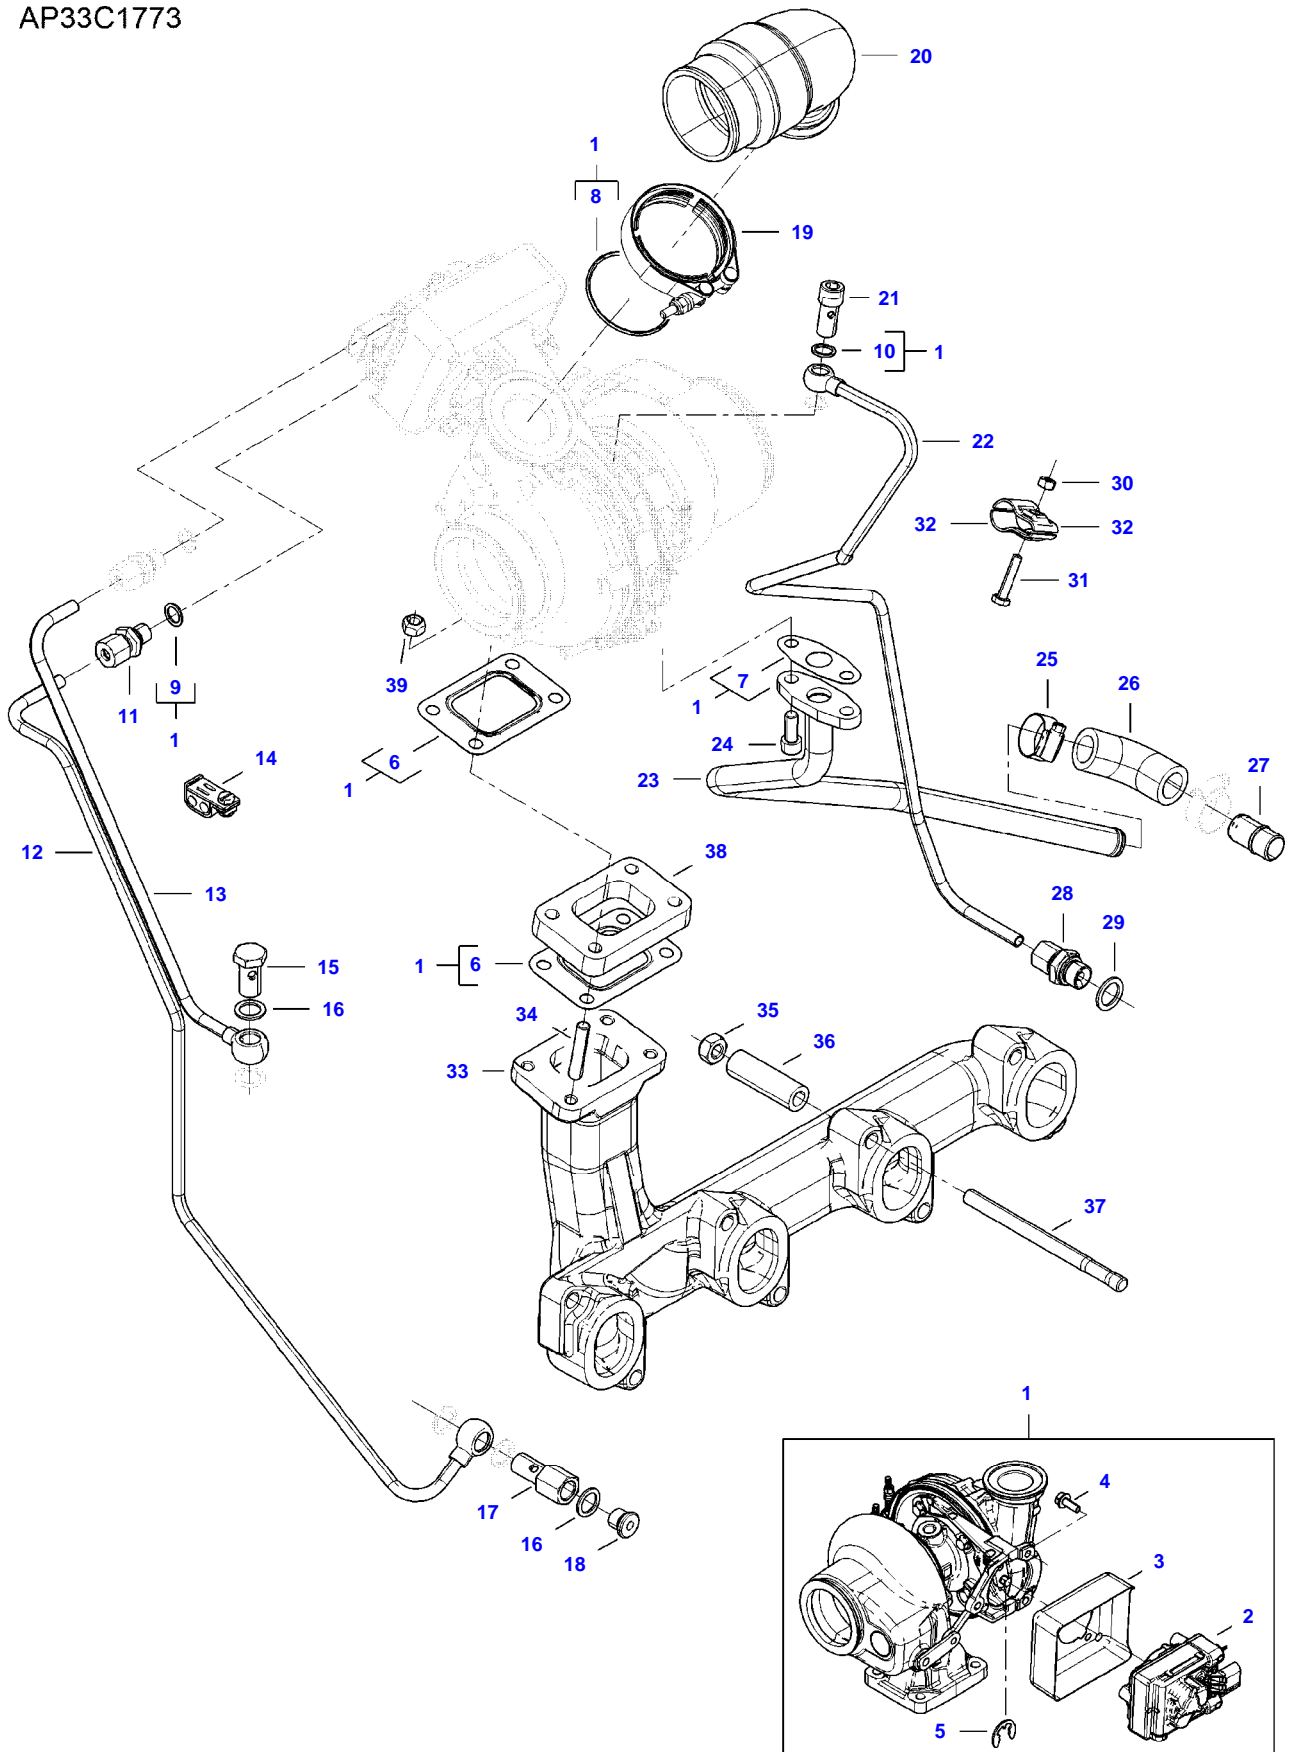

INTAKE MANIFOLD

Item	Part Number	Qty	Description Comments
1	V837084512	1	INTAKE MANIFOLD
2	V837070364	1	INTAKE MANIFOLD GASKET [A]
3	V837084566	1	BRACKET
4	V836666074	2	GASKET [A]
5	V836674519	1	INTAKE AIR PREHEATER
6	V836767085	1	GROUND WIRE (5)
7	V836866713	1	WIRE (5)
8	V528801082	1	HEX CAP SCREW
9	V837084545	1	AIR PIPE
10	V581705070	2	HEX SOCKET SCREW
11	V837084473	1	THROTTLE FLAP
12	V837079937	2	GASKET (11) [A]
13	V837084187	1	AIR PIPE
14	V529801470	5	HEX CAP SCREW
15	V837086260	1	FUEL FILTER BRACKET
16	V528801402	2	HEX CAP SCREW
17	V529801450	1	HEX CAP SCREW
18	V836684767	1	SEALING WASHER [A]
19	V529801540	3	HEX CAP SCREW
20	V529801490	2	HEX CAP SCREW
21	V529801480	1	HEX CAP SCREW
22	V581804182	2	HEX SOCKET SCREW
23	V500050642	2	WASHER
24	V528801760	1	HEX CAP SCREW
25	V528801800	1	HEX CAP SCREW
26	V837073276	1	BRACKET
27	V836138015	1	SPACER PIECE
28		1	SEE PAGE 01-0022
29		1	SEE PAGE 01-0022 [A] INCLUDED IN CYLINDER HEAD GASKET KIT 1

5185E COMBINE (STAGE 4 / TIER 4F) (ZN205512X03010001-999)
AP33C1773

AP33C1773