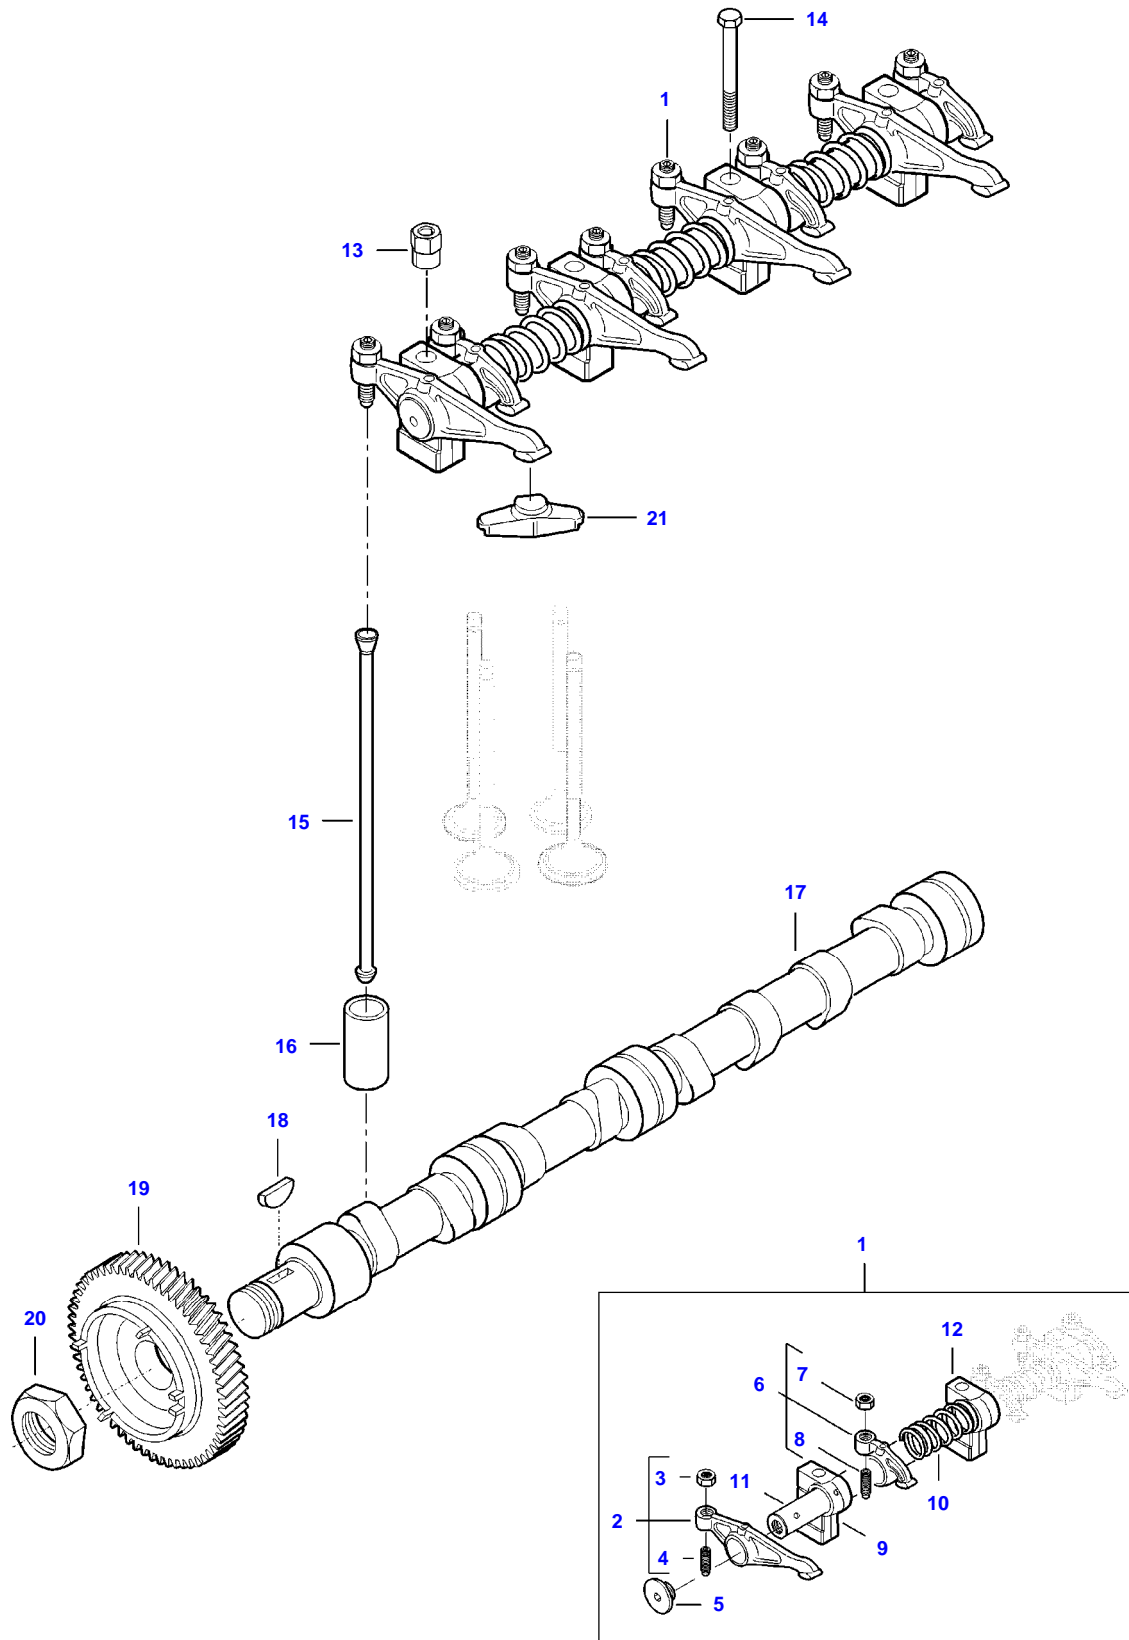

Item	Part Number	Qty	Description Comments	Technical Specification
1	V837073824	1	CRANKSHAFT	
2	V836124524	1	GEAR (1)	
3	V836867857	1	KEY (1)	
4	V837086209	4	PISTON	
5		4	NOT AVAILABLE AS SINGLE PART (4)	
6		8	NOT AVAILABLE AS SINGLE PART (4)	
7	V837079460	4	PISTON RING KIT (4)	
8	V836740859	1	CONNECTING ROD KIT	
9		4	NOT AVAILABLE AS SINGLE PART (8)	
10	V836864141	8	CONNECTING ROD BOLT (8),(9)	
11	V836110646	4	BEARING BUSH (8),(9)	STD
12	V836179781	4	CONROD BEARING	STD
13	V836655514	4	MAIN BEARING	
14	V836679154	1	MAIN BEARING	
15	V836674069	1	GEAR,CRANKSHAFT	
16	V837073560	1	GEAR,CRANKSHAFT	
17	ACW3520650	1	RING	
18	V837073677	1	CRANKSHAFT HUB	
19	V836766988	1	CRANKSHAFT PULLEY	
20	V836847641	1	CRANKSHAFT NUT	
21	V581804602	6	HEX SOCKET SCREW	
22	V837084821	1	COUNTERWEIGHT	
23	V581804182	2	HEX SOCKET SCREW (22)	
24	ACW2388530	2	BANJO BOLT (22)	
25	V836747478	1	OIL PIPE (22)	
26	V602071608	1	HOSE CLIP (22)	
27	V528801062	1	HEX CAP SCREW (22)	
28			NOT AVAILABLE AS SINGLE PART (22)	
29	V598359850	2	PIN	
30	V641016008	1	STRAIGHT FITTING	
31	V581805170	4	HEX SOCKET SCREW	
32	V836119920		SHIM AS REQUIRED, REFER TO WORKSHOP MANUAL	

5185E COMBINE (STAGE 4 / TIER 4F) (ZN205512X03010001-999)
AP5B1960

AP5B1960