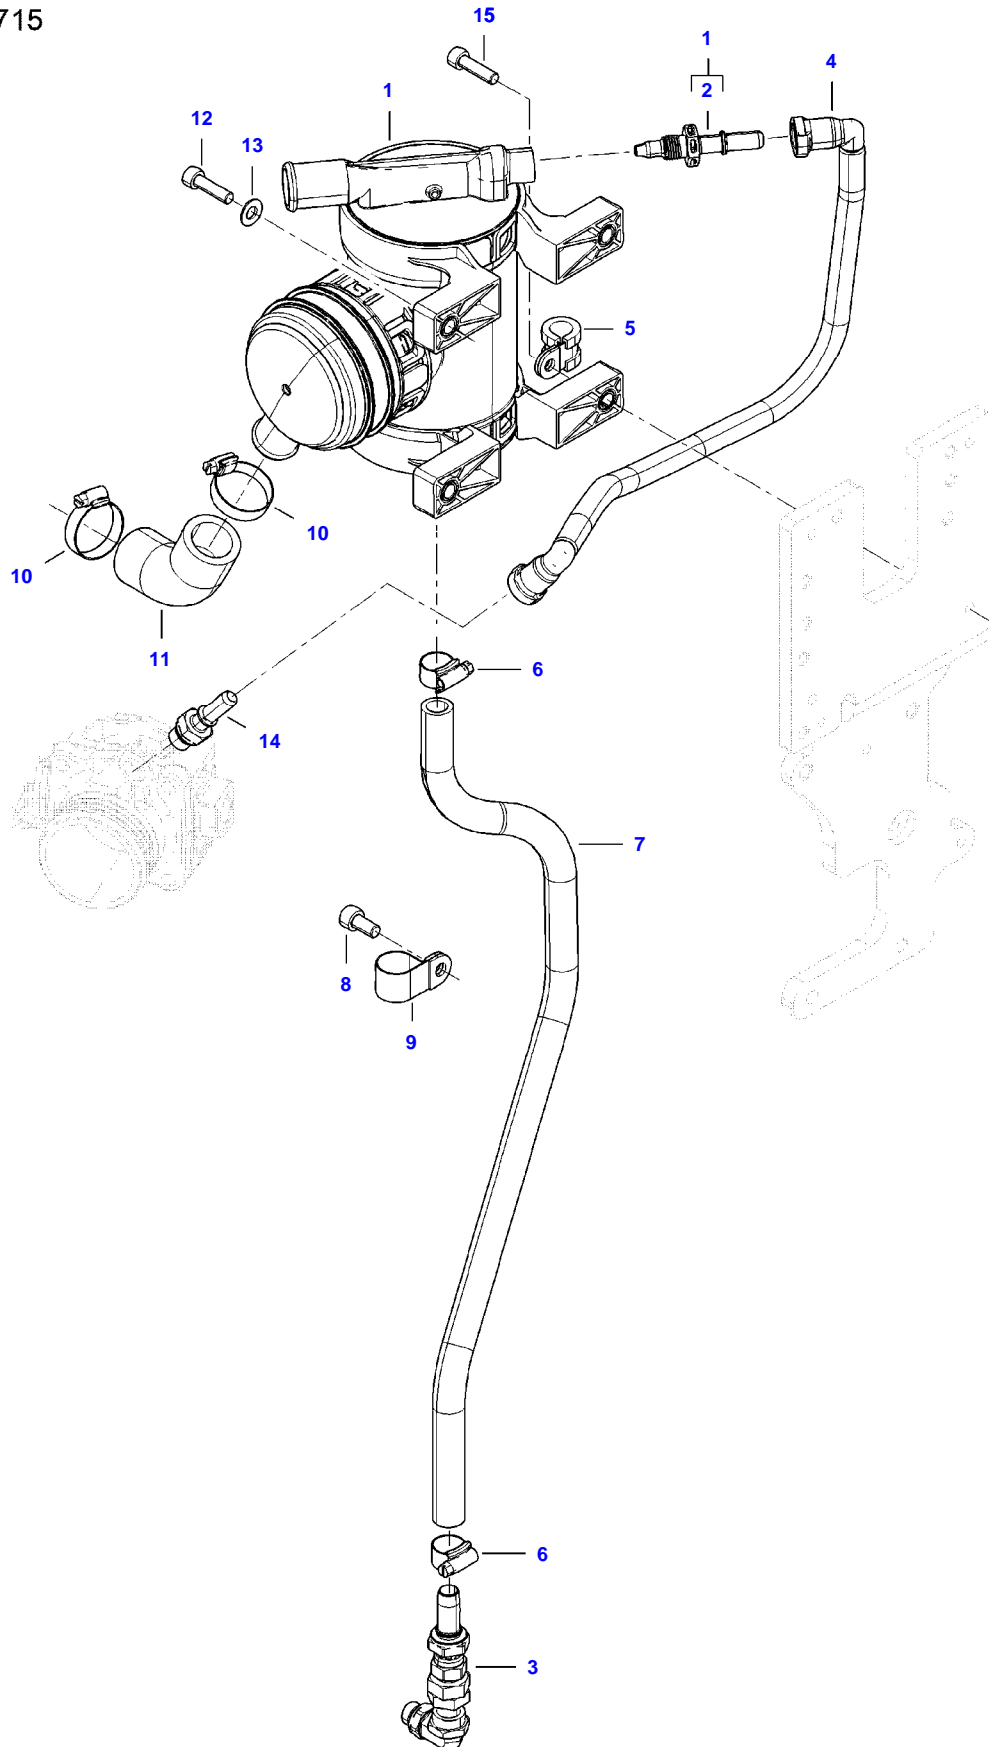

5185E COMBINE (STAGE 4 / TIER 4F) (ZN205512X03010001-999)
AP15C2715

AP15C2715

Item	Part Number	Qty	Description Comments
1	V837084879	1	CCV FILTER
2	V837091136	1	MALE COUPLER (1)
3	V837074234	1	CHECK VALVE
4	V837084190	1	AIR HOSE
5	V602060615	1	RETAINER CLAMP
6	V602087528	2	HOSE CLIP
7	V837074335	1	HOSE
8	V581804580	1	HEX SOCKET SCREW
9	V602074522	1	RETAINER CLAMP
10	V602078538	2	HOSE CLIP
11	V837074038	1	BREATHER HOSE
12	V581804630	3	HEX SOCKET SCREW
13	V500150842	3	WASHER
14	V837067936	1	QUICK COUPLER
15	V581804640	1	HEX SOCKET SCREW