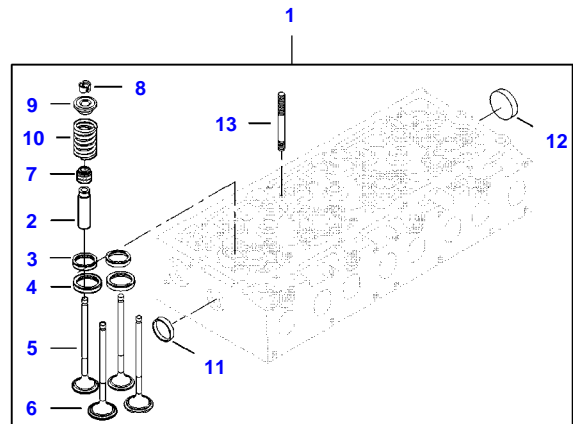

5185E COMBINE (STAGE 4 / TIER 4F) (ZN205512X03010001-999)
AP5B1960

AP5B1960

Item	Part Number	Qty	Description Comments
1	V837070105	1	ROCKER SHAFT ASM
2	V837069011	4	ROCKER ARM (1)
3	V512861000	4	NUT (1),(2)
4	V837069023	4	VALVE ROCKER ADJUSTMENT SCREW (1),(2)
5	V837069020	2	PLUG (1)
6	V837069013	4	ROCKER ARM (1)
7	V512861000	4	NUT (1),(6)
8	V837069023	4	VALVE ROCKER ADJUSTMENT SCREW (1),(6)
9	V837069017	3	ROCKER SHAFT BRACKET (1)
10	V837069019	3	SPRING (1)
11	V837070104	1	SHAFT (1)
12	V837069018	1	ROCKER SHAFT BRACKET (1)
13	V836655406	3	SLEEVE NUT
14	V529801912	1	HEX CAP SCREW
15	V837084417	8	PUSH ROD
16	V836014264	8	TAPPET
17	V837073039	1	CAMSHAFT
18	V603305760	1	WOODRUFF KEY
19	V837073674	1	GEAR,CAMSHAFT
20	V837069085	1	NUT
21	V837073089	8	VALVE BRIDGE

5185E COMBINE (STAGE 4 / TIER 4F) (ZN205512X03010001-999)
AP6C2712

AP6C2712

CYLINDER HEAD

Item	Part Number	Qty	Description Comments	Technical Specification
1	V837086475	1	CYLINDER HEAD	
2	V837073174	16	VALVE GUIDE (1)	
3	V837064907	8	VALVE SEAT (1)	STD 4V EXHAUST
4	V837064908	8	VALVE SEAT (1)	STD 4V INTAKE
5	V837069002	8	EXHAUST VALVE (1)	
6	V837069003	8	INTAKE VALVE (1)	
7	V837073165	16	VALVE STEM GASKET (1) [A]	
8	V837064910	32	COTTER (1)	
9	V837069004	16	SPRING PLATE (1)	
10	V837069005	16	VALVE SPRING (1)	
11	V836647942	5	CUP PLUG (1)	
12	V640016045	1	CUP PLUG (1)	
13	V546901900	3	STUD BOLT (1)	
14	V837069025	18	CYLINDER HEAD BOLT	
15	V837073571	4	CYLINDER HEAD BOLT	
16	V836867567	2	LIFTING EYE EXTENSION	
17	V836640752	2	LIFT EYE	
18	ACW1796900	1	GASKET [A]	
19	V836855350	1	BLOCK OFF PLATE	
20	V546801820	2	STUD BOLT	
21	V504601000	2	NUT	
22	V836684772	2	SEALING WASHER [A]	
23	V837086506	1	UNION	
24	V640325018	1	PLUG	
25	V837084524	1	CYLINDER HEAD GASKET [A]	