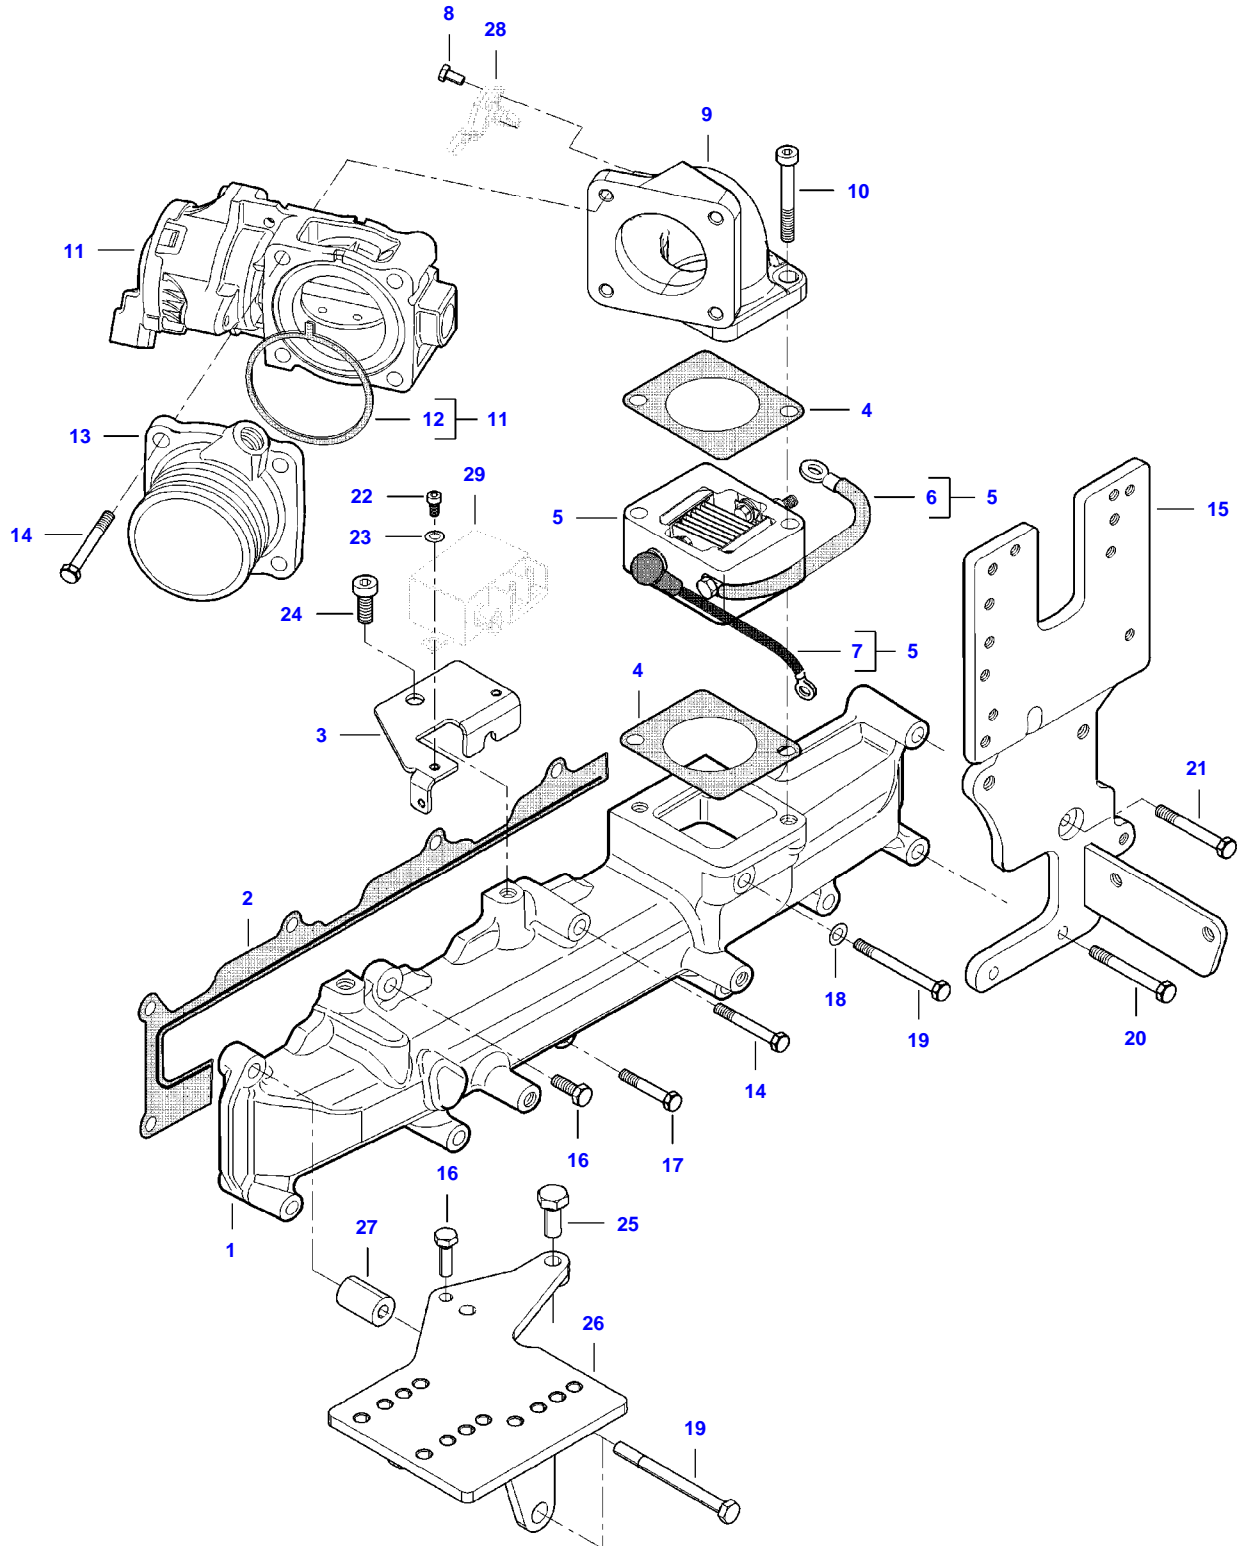

5185E COMBINE (STAGE 4 / TIER 4F) (ZN205512X03010001-999)
AP35C2705

AP35C2705

Item	Part Number	Qty	Description Comments
1	V837086522	1	VALVE ROCKER COVER
2	V837070128	1	VALVE ROCKER COVER GASKET (1) [A]
3	V519600602	1	NUT (1)
4	V836684766	1	SEALING WASHER (1)
5	V837070442	1	BREATHER CAP (1)
6	V614605930	1	O-RING (1)
7	V837070443	1	BREATHER (1)
8	V528801172	1	HEX CAP SCREW (1)
9	V540801910	3	HEXAGON FLANGE BOLT
10	V540801780	3	HEXAGON FLANGE BOLT
11	V614901030	6	O-RING [A]
12	V836659968	1	OIL FILLER CAP
13	V614704850	1	O-RING [A]
14	V837084224	1	VALVE ROCKER COVER FRAME
15	V837070128	1	VALVE ROCKER COVER GASKET (14) [A]
16	V581804630	4	HEX SOCKET SCREW
17	V500950800	4	SPRING WASHER [A] INCLUDED IN CYLINDER HEAD GASKET KIT 1

5185E COMBINE (STAGE 4 / TIER 4F) (ZN205512X03010001-999)
AP7C2707

AP7C2707

INTAKE MANIFOLD

Item	Part Number	Qty	Description Comments
1	V837084512	1	INTAKE MANIFOLD
2	V837070364	1	INTAKE MANIFOLD GASKET [A]
3	V837084566	1	BRACKET
4	V836666074	2	GASKET [A]
5	V836674519	1	INTAKE AIR PREHEATER
6	V836767085	1	GROUND WIRE (5)
7	V836866713	1	WIRE (5)
8	V528801082	1	HEX CAP SCREW
9	V837084545	1	AIR PIPE
10	V581705070	2	HEX SOCKET SCREW
11	V837084473	1	THROTTLE FLAP
12	V837079937	2	GASKET (11) [A]
13	V837084187	1	AIR PIPE
14	V529801470	5	HEX CAP SCREW
15	V837086260	1	FUEL FILTER BRACKET
16	V528801402	2	HEX CAP SCREW
17	V529801450	1	HEX CAP SCREW
18	V836684767	1	SEALING WASHER [A]
19	V529801540	3	HEX CAP SCREW
20	V529801490	2	HEX CAP SCREW
21	V529801480	1	HEX CAP SCREW
22	V581804182	2	HEX SOCKET SCREW
23	V500050642	2	WASHER
24	V528801760	1	HEX CAP SCREW
25	V528801800	1	HEX CAP SCREW
26	V837073276	1	BRACKET
27	V836138015	1	SPACER PIECE
28		1	SEE PAGE 01-0022
29		1	SEE PAGE 01-0022 [A] INCLUDED IN CYLINDER HEAD GASKET KIT 1