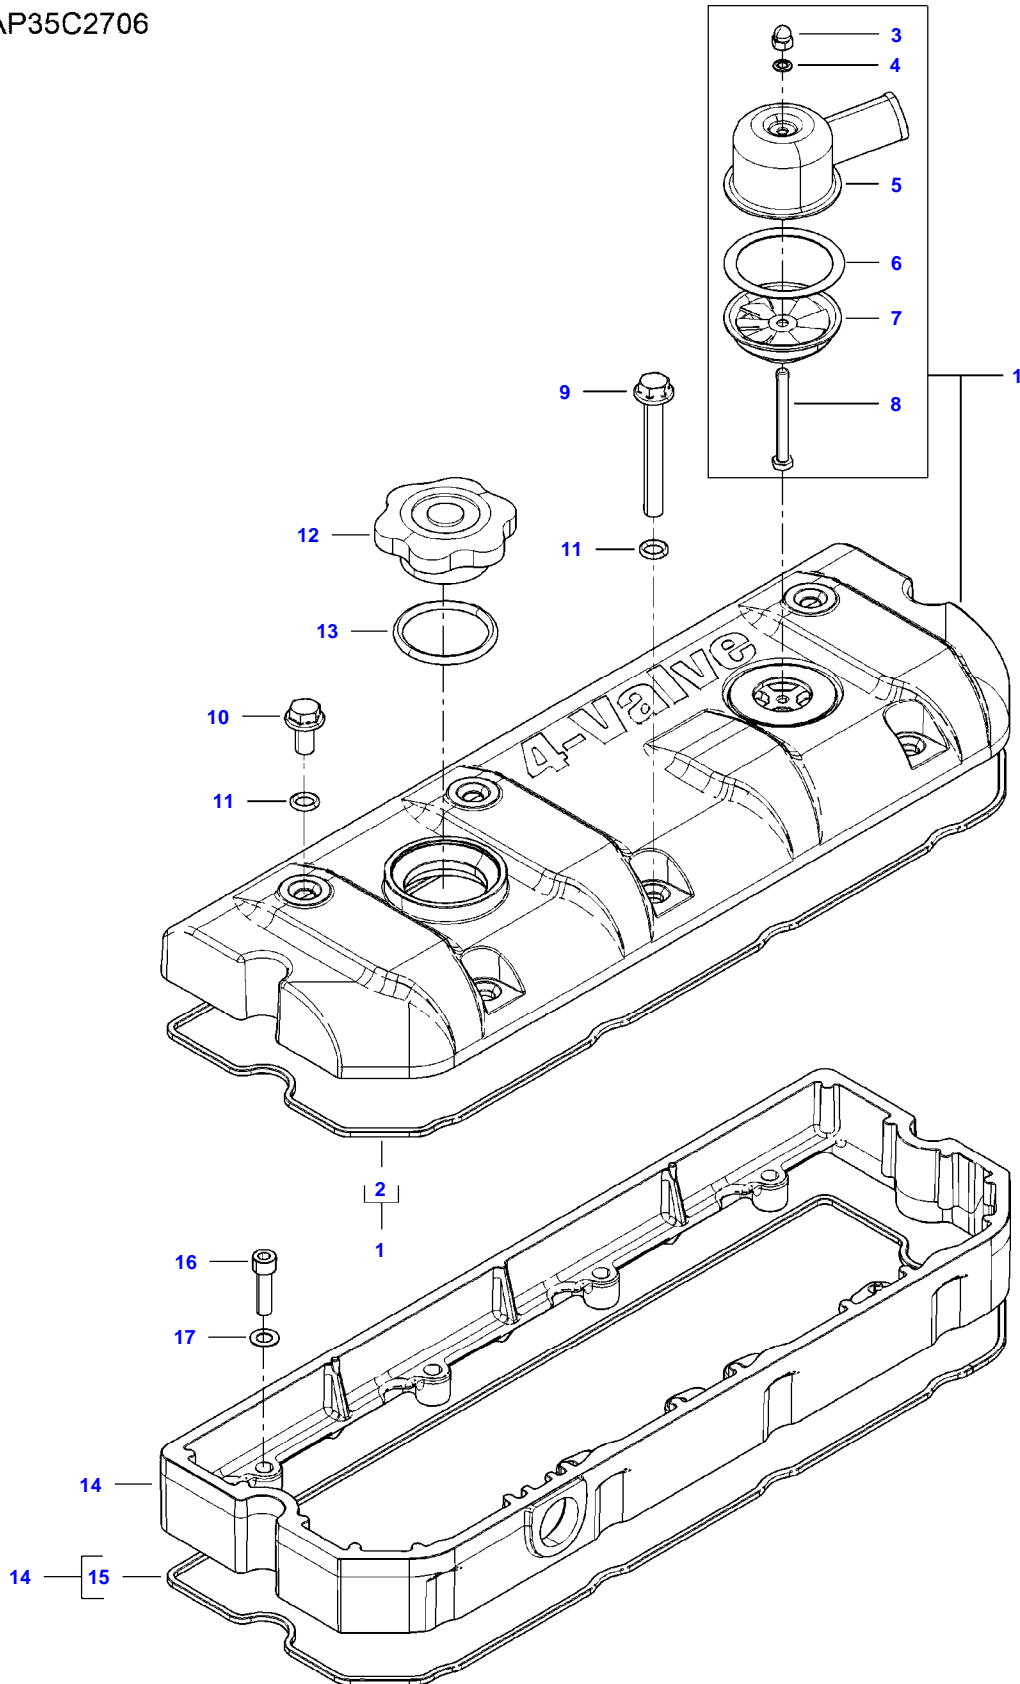

5185E COMBINE (STAGE 4 / TIER 4F) (ZN205512X03010001-999)
AP6C2712

AP6C2712

CYLINDER HEAD

Item	Part Number	Qty	Description Comments	Technical Specification
1	V837086475	1	CYLINDER HEAD	
2	V837073174	16	VALVE GUIDE (1)	
3	V837064907	8	VALVE SEAT (1)	STD 4V EXHAUST
4	V837064908	8	VALVE SEAT (1)	STD 4V INTAKE
5	V837069002	8	EXHAUST VALVE (1)	
6	V837069003	8	INTAKE VALVE (1)	
7	V837073165	16	VALVE STEM GASKET (1) [A]	
8	V837064910	32	COTTER (1)	
9	V837069004	16	SPRING PLATE (1)	
10	V837069005	16	VALVE SPRING (1)	
11	V836647942	5	CUP PLUG (1)	
12	V640016045	1	CUP PLUG (1)	
13	V546901900	3	STUD BOLT (1)	
14	V837069025	18	CYLINDER HEAD BOLT	
15	V837073571	4	CYLINDER HEAD BOLT	
16	V836867567	2	LIFTING EYE EXTENSION	
17	V836640752	2	LIFT EYE	
18	ACW1796900	1	GASKET [A]	
19	V836855350	1	BLOCK OFF PLATE	
20	V546801820	2	STUD BOLT	
21	V504601000	2	NUT	
22	V836684772	2	SEALING WASHER [A]	
23	V837086506	1	UNION	
24	V640325018	1	PLUG	
25	V837084524	1	CYLINDER HEAD GASKET [A]	

[A] INCLUDED IN CYLINDER HEAD GASKET KIT 1

5185E COMBINE (STAGE 4 / TIER 4F) (ZN205512X03010001-999)
AP35C2706

AP35C2706

Item	Part Number	Qty	Description Comments
1	V837084226	1	VALVE ROCKER COVER
2	V837070128	1	VALVE ROCKER COVER GASKET (1) [A]
3	V519600602	1	NUT (1)
4	V836667508	1	SEALING WASHER (1)
5	V837070442	1	BREATHER CAP (1)
6	V836667459	1	GASKET (1)
7	V837070443	1	BREATHER (1)
8	V528801172	1	HEX CAP SCREW (1)
9	V540801910	3	HEXAGON FLANGE BOLT
10	V540801780	3	HEXAGON FLANGE BOLT
11	V614901030	6	O-RING [A]
12	V836659968	1	OIL FILLER CAP
13	V614704850	1	O-RING [A]
14	V837084224	1	VALVE ROCKER COVER FRAME
15	V837070128	1	VALVE ROCKER COVER GASKET (14) [A]
16	V581804630	4	HEX SOCKET SCREW
17	V500950800	4	SPRING WASHER [A] INCLUDED IN CYLINDER HEAD GASKET KIT 1