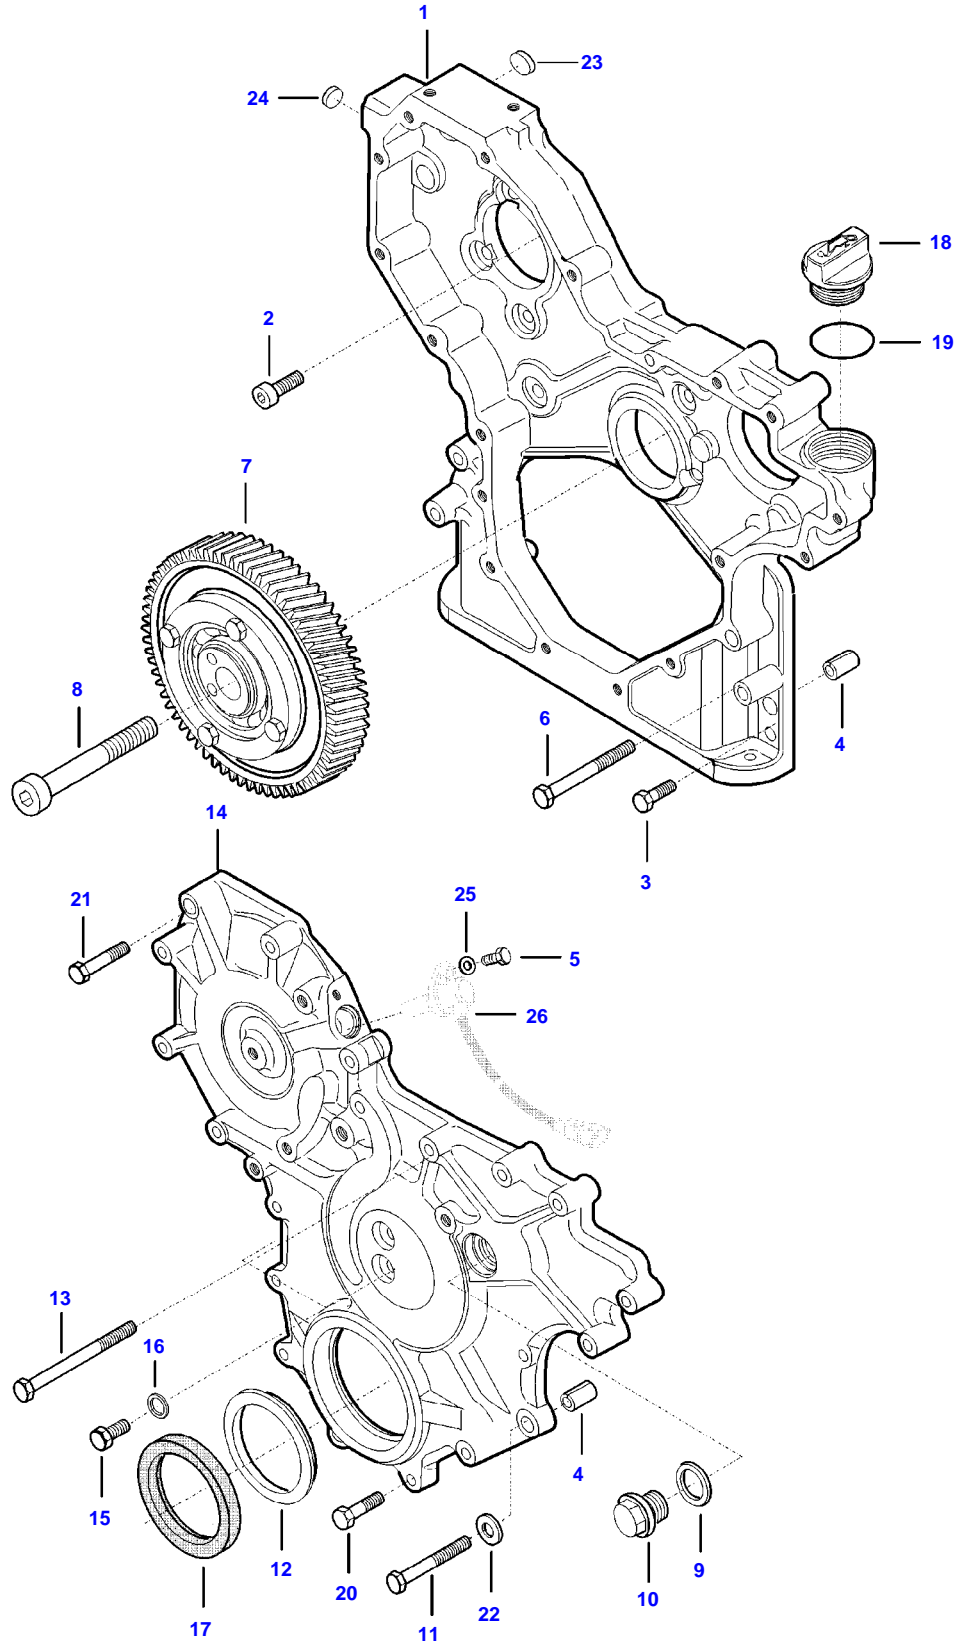

5185E COMBINE (STAGE 4 / TIER 4F) (ZN205512X03010001-999)
AP2D1025

AP2D1025

TIMING GEARS AND HOUSING

Item	Part Number	Qty	Description Comments
1	V837074705	1	TIMING GEAR CASE
2	V581704600	10	HEX SOCKET SCREW
3	V528801402	2	HEX CAP SCREW
4	V598359850	3	PIN
5	V528801062	1	HEX CAP SCREW
6	V529801472	3	HEX CAP SCREW
7	V837073583	1	IDLER GEAR
8	V581705910	1	HEX SOCKET SCREW
9	V615882227	1	SEALING WASHER [B]
10	V640045022	1	PLUG
11	V529801522	1	HEX CAP SCREW
12	V836855636	1	SHIELD
13	V529801542	1	HEX CAP SCREW
14	V837074707	1	GEAR HOUSING FRONT COVER
15	V528801382	2	HEX CAP SCREW
16	V615870814	2	SEALING WASHER [B]
17	V836840883	1	CRANKSHAFT SEAL [B]
18	V837081106	1	OIL FILLER CAP
19	V614603540	1	O-RING [B]
20	V528801412	7	HEX CAP SCREW
21	V529801442	10	HEX CAP SCREW
22	V836120989	1	WASHER
23	V640016020	1	CUP PLUG
24	V640016016	1	CUP PLUG
25	V500150642	1	WASHER
26		1	SEE PAGE 01-0022 [B] INCLUDED IN COMPLETE ENGINE GASKET KIT 2