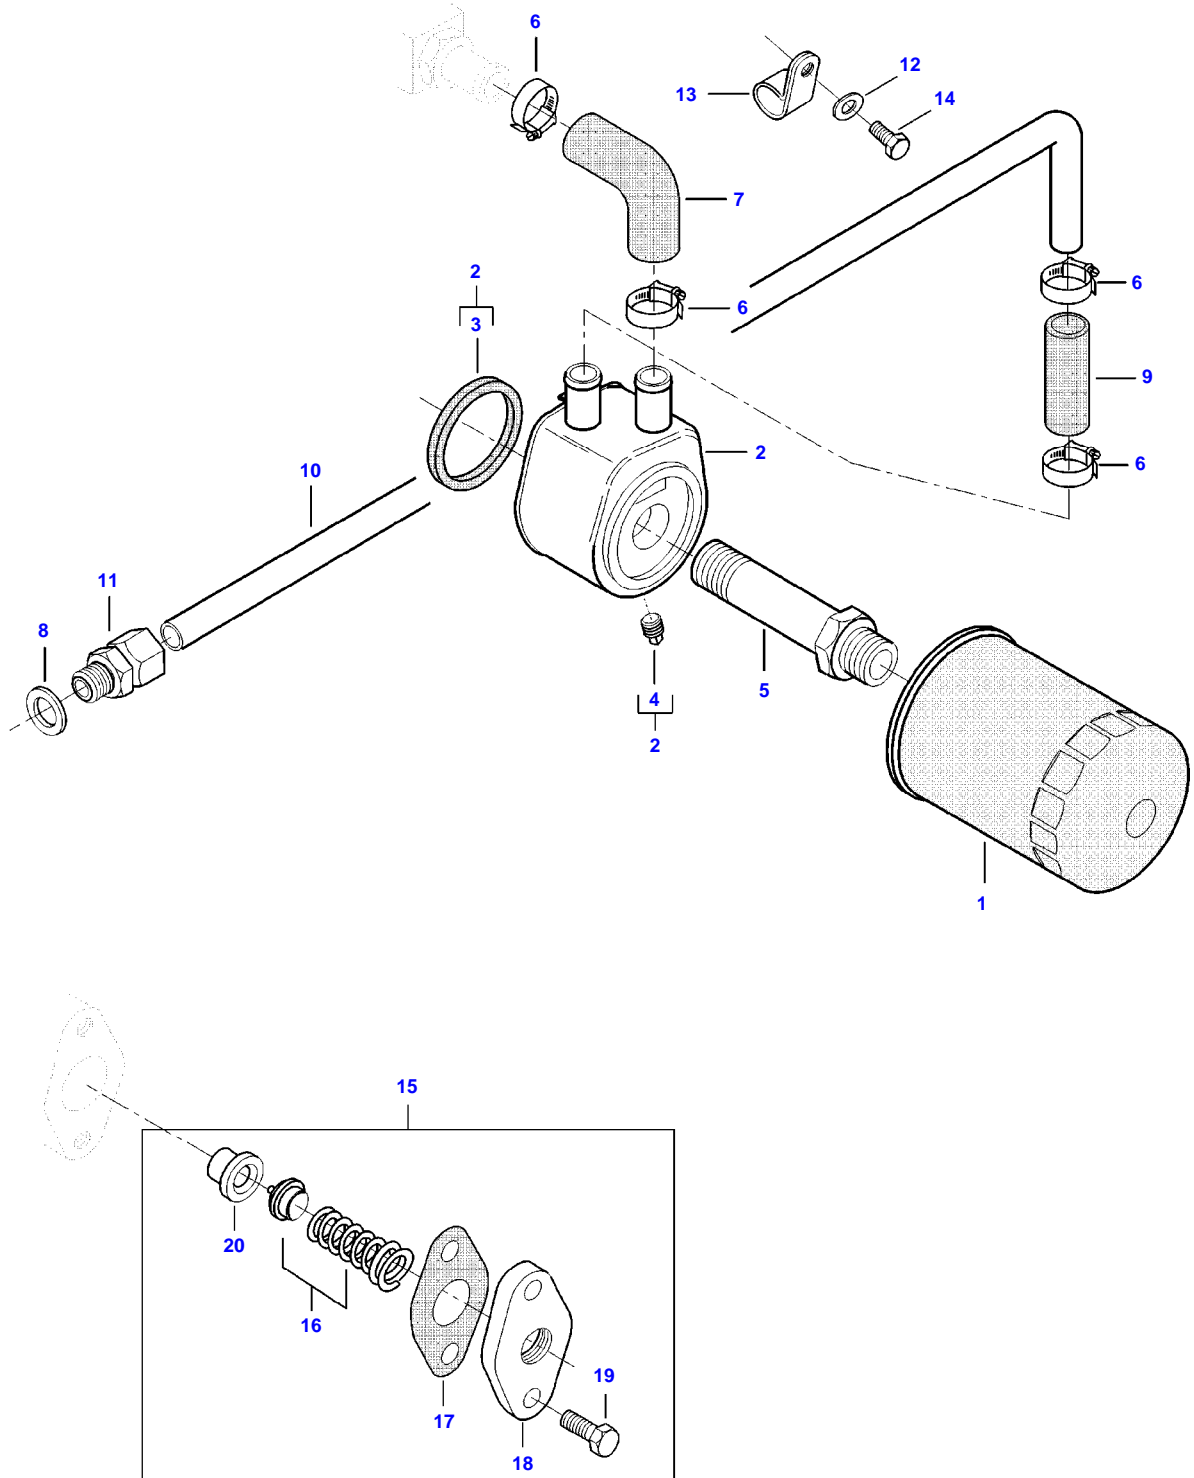

Item	Part Number	Qty	Description Comments
1	V836128794	1	OIL SUMP
2	V836107726	1	OIL SUMP GASKET [B]
3	V500950800	22	SPRING WASHER
4	V580804600	22	HEX SOCKET SCREW
5	V615881827	1	SEALING WASHER [B]
6	V836655493	1	PLUG
7	V836773146	1	LUBRICATING OIL PUMP
8	V836119796	1	GASKET (7) [B]
9	V528801382	4	HEX CAP SCREW (7)
10	V614702230	2	O-RING (7) [B]
11	V581805050	2	HEX SOCKET SCREW
12	V836773149	1	OIL PIPE
13	V836673150	1	SUPPORT
14	V581705000	1	HEX SOCKET SCREW
15	V602074522	1	RETAINER CLAMP
16	V581804602	5	HEX SOCKET SCREW
17	V836008449	2	GASKET [B]
18	V836759171	1	OIL PUMP SUCTION PIPE
19	V836884800	1	DIPSTICK
20	V614900615	1	O-RING (19) [B]
21	V837086369	1	OIL DIPSTICK GUIDE PIPE
22	V602063617	2	HOSE CLIP
23	V836119994	1	RUBBER HOSE
24	V528801382	1	HEX CAP SCREW
25	V602060612	1	RETAINER CLAMP
26	V510600802	1	NUT
27	V836652081	1	SUPPORT
28	V836007871		SHIM

AS REQUIRED, REFER TO WORKSHOP MANUAL

[B] INCLUDED IN COMPLETE ENGINE GASKET KIT 2

5185E COMBINE (STAGE 4 / TIER 4F) (ZN205512X03010001-999)
AP14B1333

AP14B1333