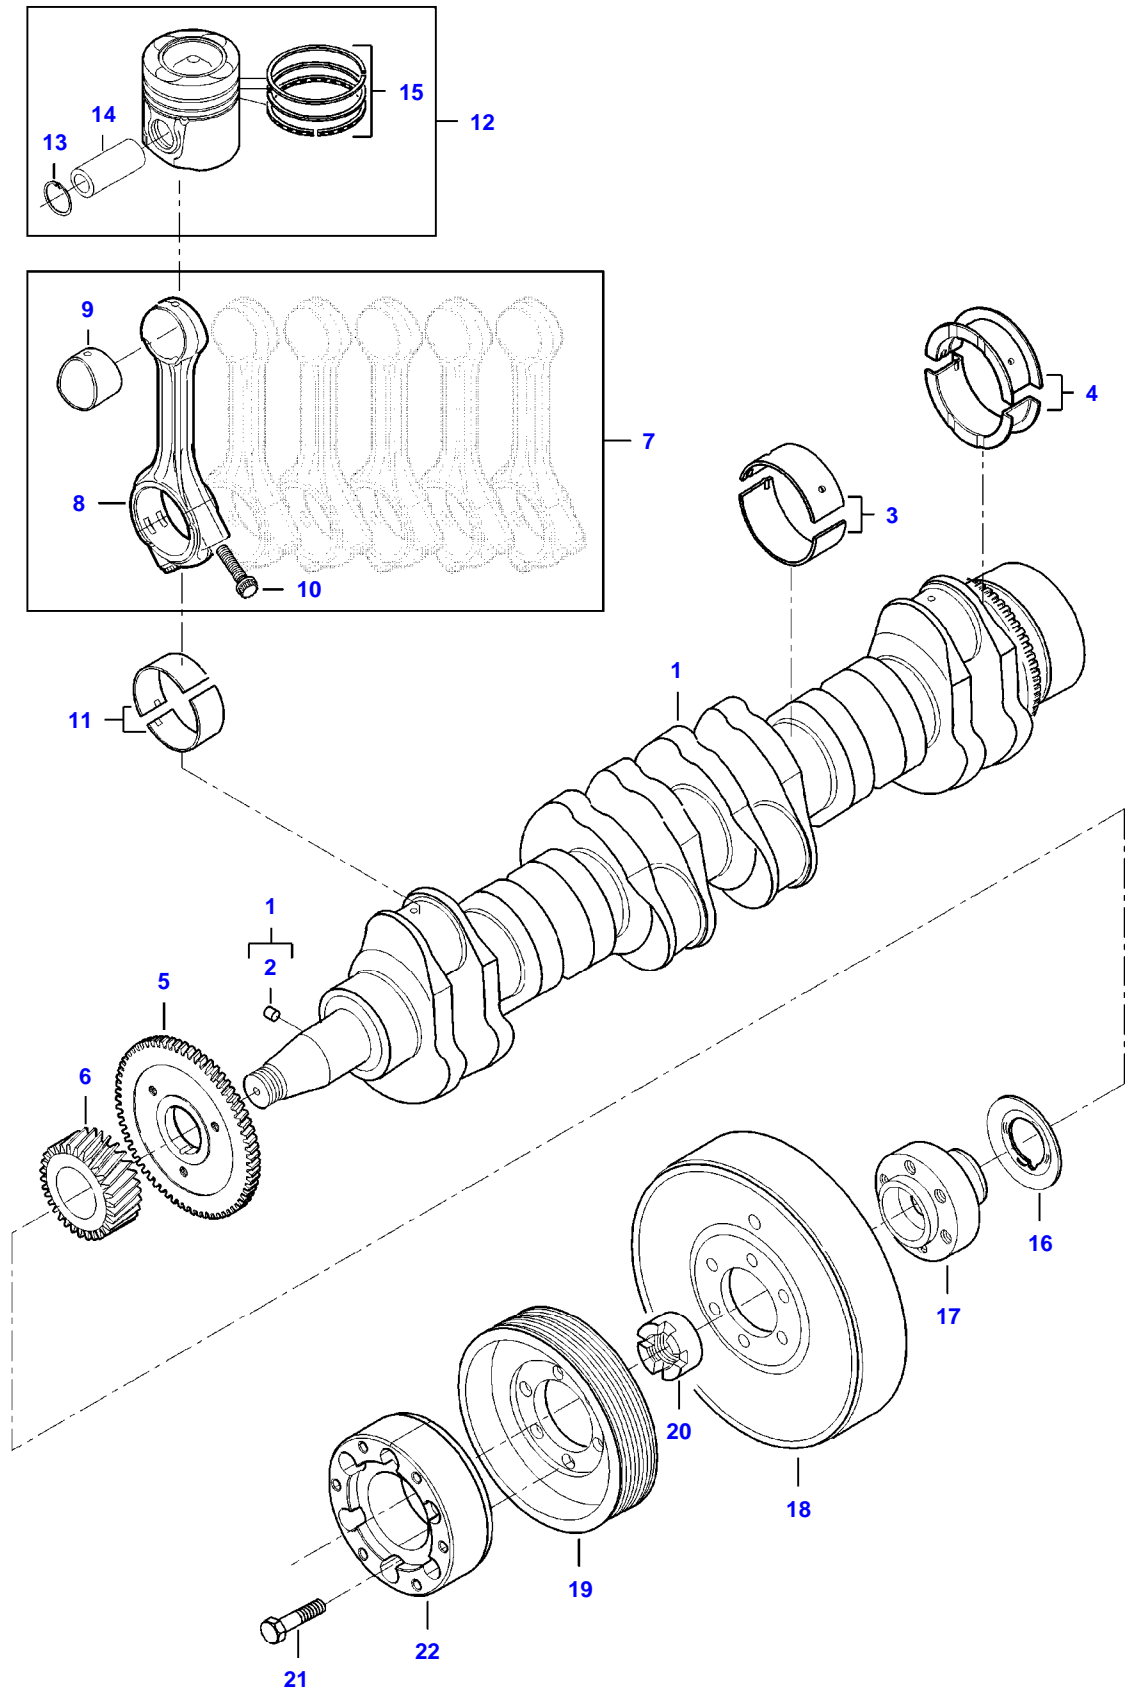

5275C COMBINE (STAGE 4 / TIER 4F) (ZN205539X03020001-999)
AP4F1882

AP4F1882

Item	Part Number	Qty	Description Comments	Technical Specification
1	V837073985	1	CRANKSHAFT	
2	V836867857	1	KEY (1)	
3	V836840944	6	MAIN BEARING	STD
4	V836879152	1	MAIN BEARING	STD
5	V836674069	1	GEAR,CRANKSHAFT	
6	V837073560	1	GEAR,CRANKSHAFT	
7	V836840928	1	CONNECTING ROD KIT	
8		6	NOT AVAILABLE AS SINGLE PART (7)	
9	V836110646	6	BEARING BUSH (7),(8)	STD
10	V836864141	12	CONNECTING ROD BOLT (7),(8)	
11	V836179781	6	CONROD BEARING	STD
12	V837086209	6	PISTON	
13		12	NOT AVAILABLE AS SINGLE PART (12)	
14		6	NOT AVAILABLE AS SINGLE PART (12)	
15	V837079460	6	PISTON RING KIT (12)	
16	ACW3520650	1	RING	
17	V837073679	1	CRANKSHAFT HUB	
18	V836884615	1	CRANKSHAFT VIBRATION DAMPENER	
19	V836855690	1	CRANKSHAFT PULLEY	
20	V836847641	1	CRANKSHAFT NUT	
21	V581705490	6	HEX SOCKET SCREW	
22	V837070345	1	SPACER