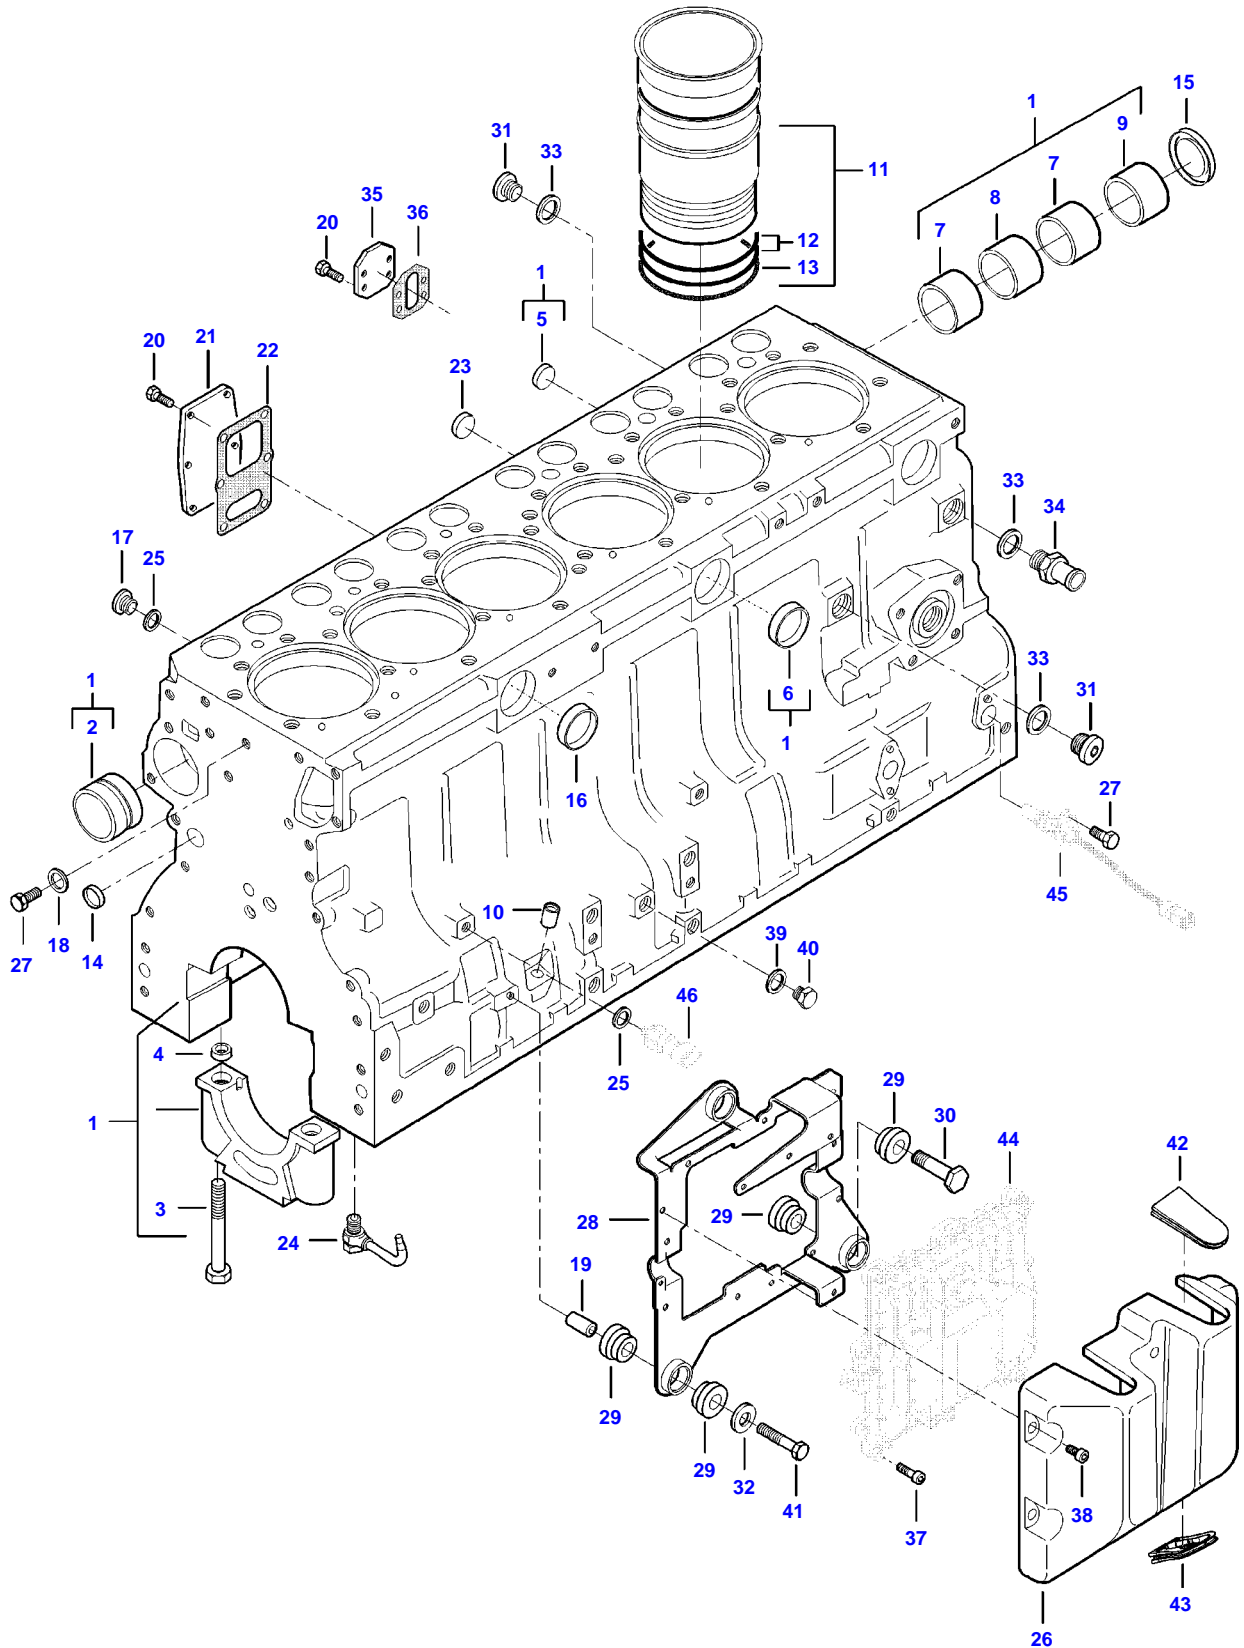

5275C COMBINE (STAGE 4 / TIER 4F) (ZN205539X03020001-999)
AP_ENGAS_6CYL

Image is a representation of these items.
Actual items may vary.

ENGINE ASSEMBLIES

Item	Part Number	Qty	Description Comments	Technical Specification
1	V835077149	1	ENGINE	74 AWF
2	V865091801V	1	LONG BLOCK ENGINE	74 AWF
3	V865091610X	1	SHORT BLOCK ENGINE	74 AWF/CW3
4	V837079921	1	LABEL ENGINE TYPE PLATE	

5275C COMBINE (STAGE 4 / TIER 4F) (ZN205539X03020001-999)
AP1E2620

AP1E2620

CYLINDER BLOCK

Item	Part Number	Qty	Description Comments	Technical Specification
1	V837084169	1	CYLINDER BLOCK	
2	V836866069	1	CAMSHAFT BEARING BUSH (1)	
3	V835329030	14	HEX CAP SCREW (1)	
4	V836214478	24	GUIDE SLEEVE (1)	
5	V640016018	1	CUP PLUG (1)	
6	V640016040	1	CUP PLUG (1)	
7	V836852460	2	CAMSHAFT BEARING BUSH (1)	
8	V837086315	1	CAMSHAFT BEARING BUSH (1)	
9	V836852461	1	CAMSHAFT BEARING BUSH (1)	
10	V640016012	1	CUP PLUG	
11	V836673191	6	LINER	D108 MM STD
12	V836647502	12	CYLINDER LINER O-RING (11) [B]	
13	V836647503	6	CYLINDER LINER O-RING (11) [B]	
14	V640016016	4	CUP PLUG	
15	V836852744	1	PLUG	
16	V640016040	2	CUP PLUG	
17	V640325110	6	SCREW PLUG	
18	V836015967	1	SEALING WASHER [B]	
19	V836855626	2	SPACER	
20	V528801382	10	HEX CAP SCREW	
21	V836846444	1	COVER	
22	V836322852	1	GASKET [B]	
23	V640016018	1	CUP PLUG	
24	V837074224	6	PISTON COOLING JET	
25	V615871016	7	SEALING WASHER [B]	
26	V837084080	1	COVER	
27	V528801362	2	HEX CAP SCREW	
28	V837084081	1	ECU BRACKET	
29	V837084129	6	DAMPER	
30	V837069056	1	HEX CAP SCREW	
31	V640325018	2	PLUG	
32	V501950842	2	WASHER	
33	V615881822	3	SEALING WASHER [B]	
34	V836119837	1	HOSE COUPLER	
35	V836866957	1	COVER	
36	V836866958	1	GASKET [B]	
37	V581804222	8	HEX SOCKET SCREW	
38	V581804182	6	HEX SOCKET SCREW	
39	V615881216	1	SEALING WASHER [B]	
40	V640045112	1	PLUG	
41	V529801432	2	HEX CAP SCREW	
42	V837084136	2	SHIELD	
43	V837084661	1	SHIELD	
44		1		SEE PAGE 01-0023
45		1		SEE PAGE 01-0023