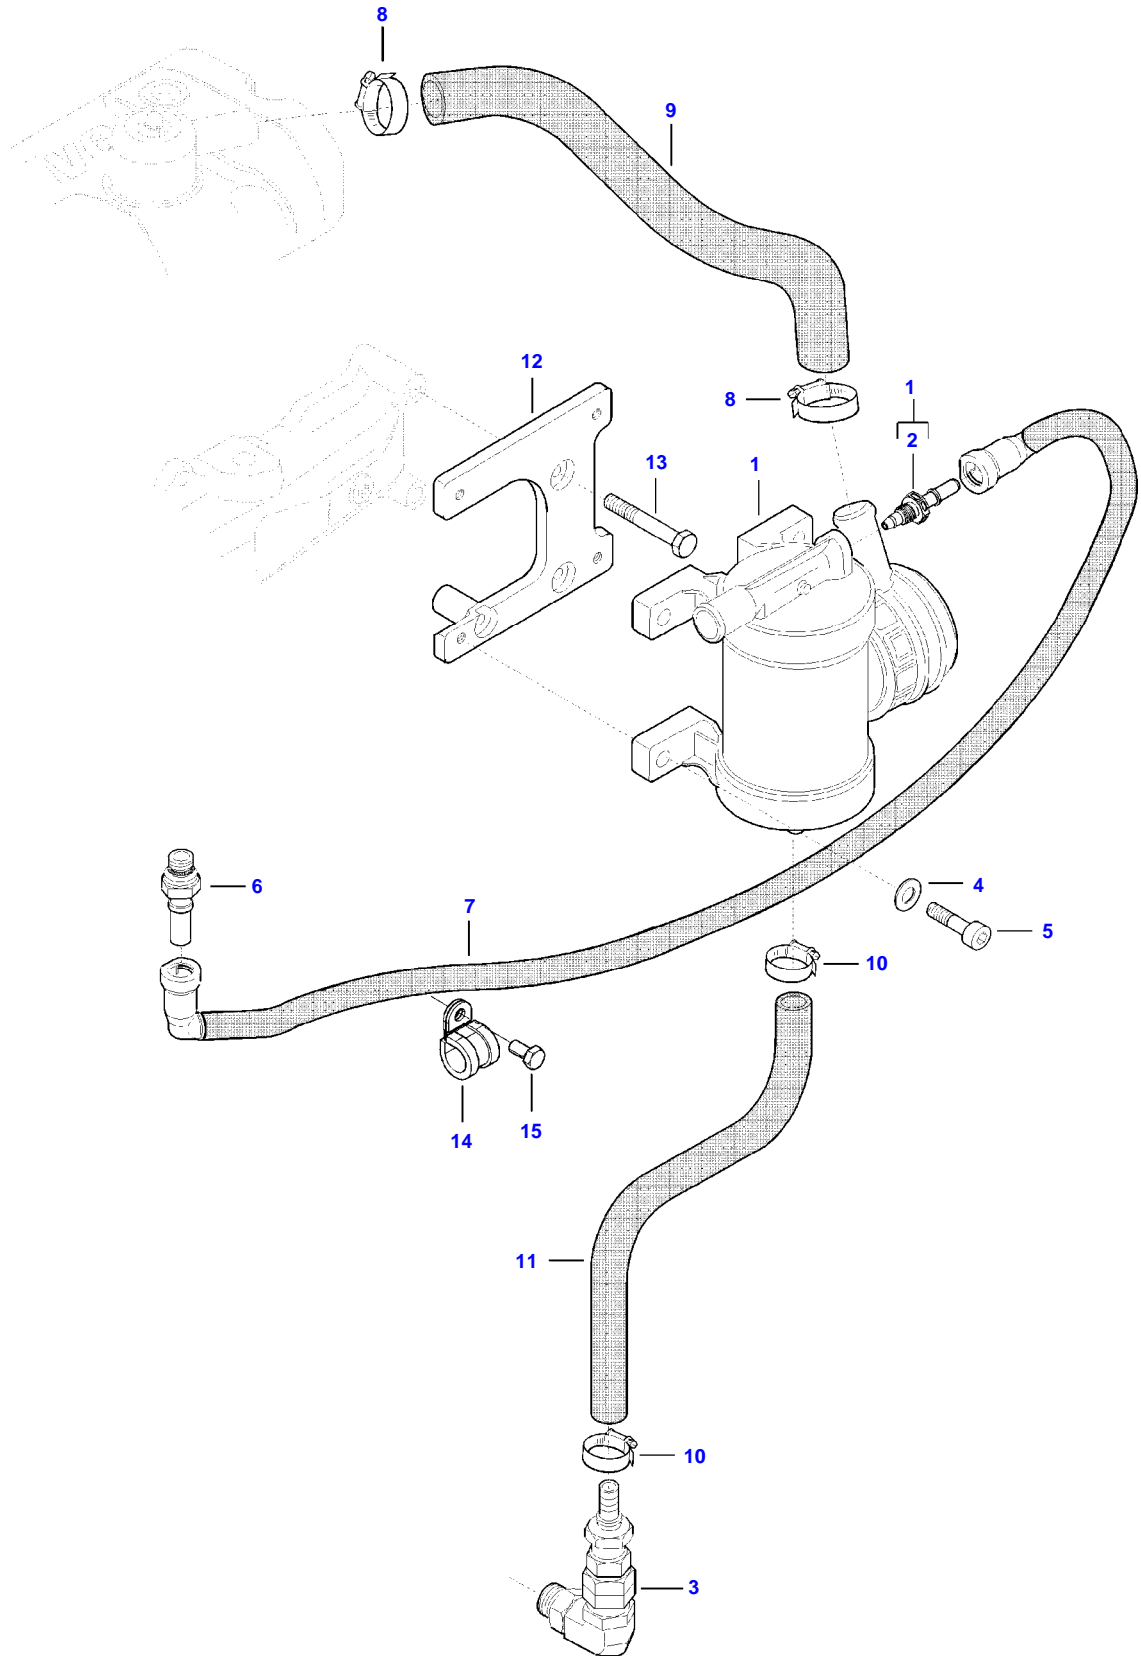

5275C COMBINE (STAGE 4 / TIER 4F) (ZN205539X03020001-999)
AP5E1940

AP5E1940

CAMSHAFT AND VALVE MECHANISM

Item	Part Number	Qty	Description Comments	Technical Specification
1	V837069016	2	ROCKER SHAFT ASM	3-CYL 4V
2	V837069011	6	ROCKER ARM (1)	4V INTAKE
3	V512861000	6	NUT (1),(2)	
4	V837069023	6	VALVE ROCKER ADJUSTMENT SCREW (1),(2)	
5	V837069020	4	PLUG (1)	
6	V837069013	6	ROCKER ARM (1)	4V EXHAUST
7	V512861000	6	NUT (1),(6)	
8	V837069023	6	VALVE ROCKER ADJUSTMENT SCREW (1),(6)	
9	V837069018	2	ROCKER SHAFT BRACKET (1)	
10	V837069019	4	SPRING (1)	
11	V837069015	2	SHAFT (1)	
12	V837069017	4	ROCKER SHAFT BRACKET (1)	
13	V529801912	2	HEX CAP SCREW	
14	V837084417	12	PUSH ROD	
15	V836014264	12	TAPPET	
16	V837069101	1	CAMSHAFT	
17	V603305760	1	WOODRUFF KEY	
18	V837073562	1	GEAR,CAMSHAFT	
19	V837073089	12	VALVE BRIDGE	
20	V837069085	1	NUT	
21	V836655406	4	SLEEVE NUT	

5275C COMBINE (STAGE 4 / TIER 4F) (ZN205539X03020001-999)
AP15E1383

AP15E1383

Item	Part Number	Qty	Description Comments
1	V837084882	1	CCV FILTER
2	V837091137	1	MALE COUPLER (1)
3	V837074234	1	CHECK VALVE
4	V500150842	4	WASHER
5	V581804630	4	HEX SOCKET SCREW
6	V837067936	1	QUICK COUPLER
7	V837084290	1	CCV HOSE
8	V602078538	2	HOSE CLIP
9	V837074422	1	HOSE
10	V602079516	2	HOSE CLIP
11	V837074299	1	HOSE
12	V837074103	1	BRACKET
13	V529801480	3	HEX CAP SCREW
14	V602060618	1	RETAINER CLAMP
15	V528801362	1	HEX CAP SCREW