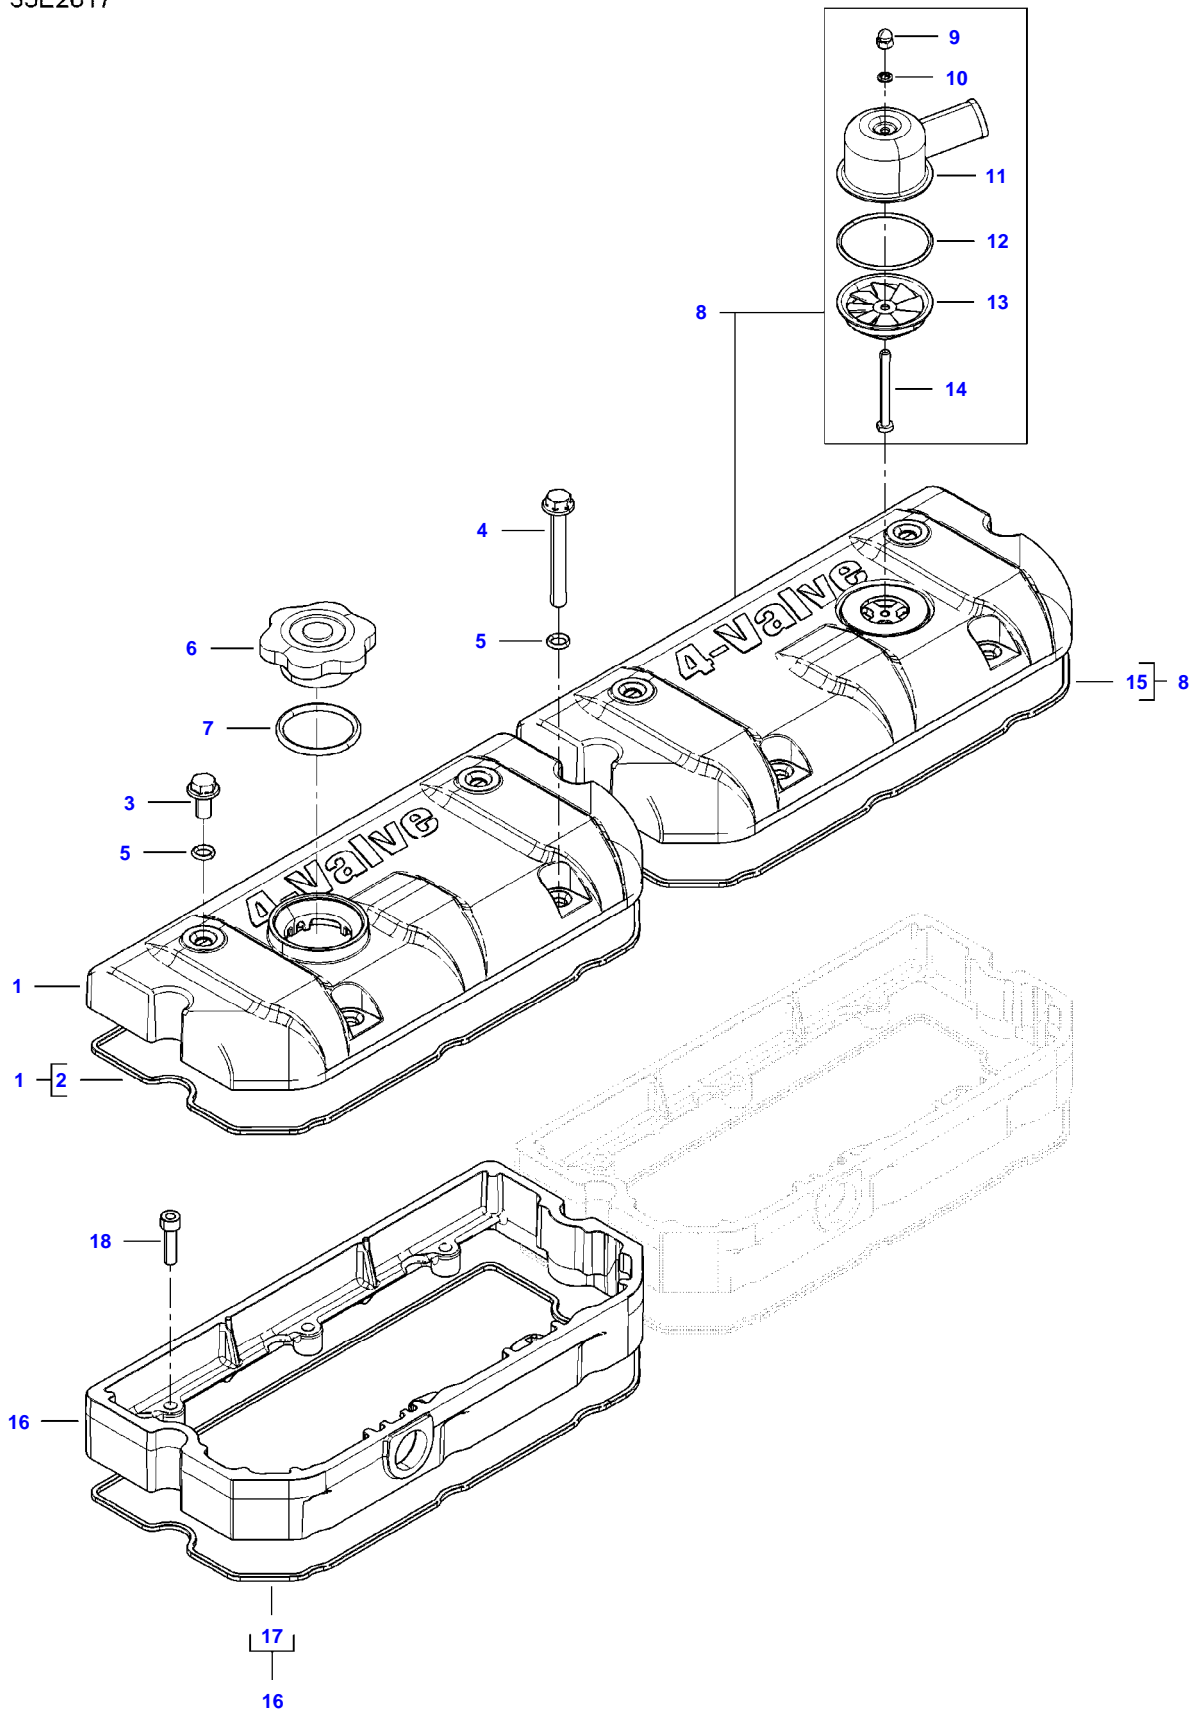

5275C COMBINE (STAGE 4 / TIER 4F) (ZN205539X03020001-999)
AP35E2617

AP35E2617

Item	Part Number	Qty	Description Comments
1	V837086527	1	VALVE ROCKER COVER
2	V837067881	1	VALVE ROCKER COVER GASKET (1) [A]
3	V540801780	4	HEXAGON FLANGE BOLT
4	V540801910	4	HEXAGON FLANGE BOLT
5	V614901030	8	O-RING [A]
6	V836659968	1	OIL FILLER CAP
7	V614704850	1	O-RING [A]
8	V837086137	1	VALVE ROCKER COVER
9	V519600602	1	NUT (8)
10	V836684766	1	SEALING WASHER (8)
11	V837070442	1	BREATHER CAP (8)
12	V614605930	1	O-RING (8)
13	V837070443	1	BREATHER (8)
14	V528801172	1	HEX CAP SCREW (8)
15	V837067881	1	VALVE ROCKER COVER GASKET (8) [A]
16	V837084220	2	VALVE ROCKER COVER FRAME
17	V837067881	2	VALVE ROCKER COVER GASKET (16) [A]
18	V581804630	6	HEX SOCKET SCREW [A] INCLUDED IN CYLINDER HEAD GASKET KIT 1