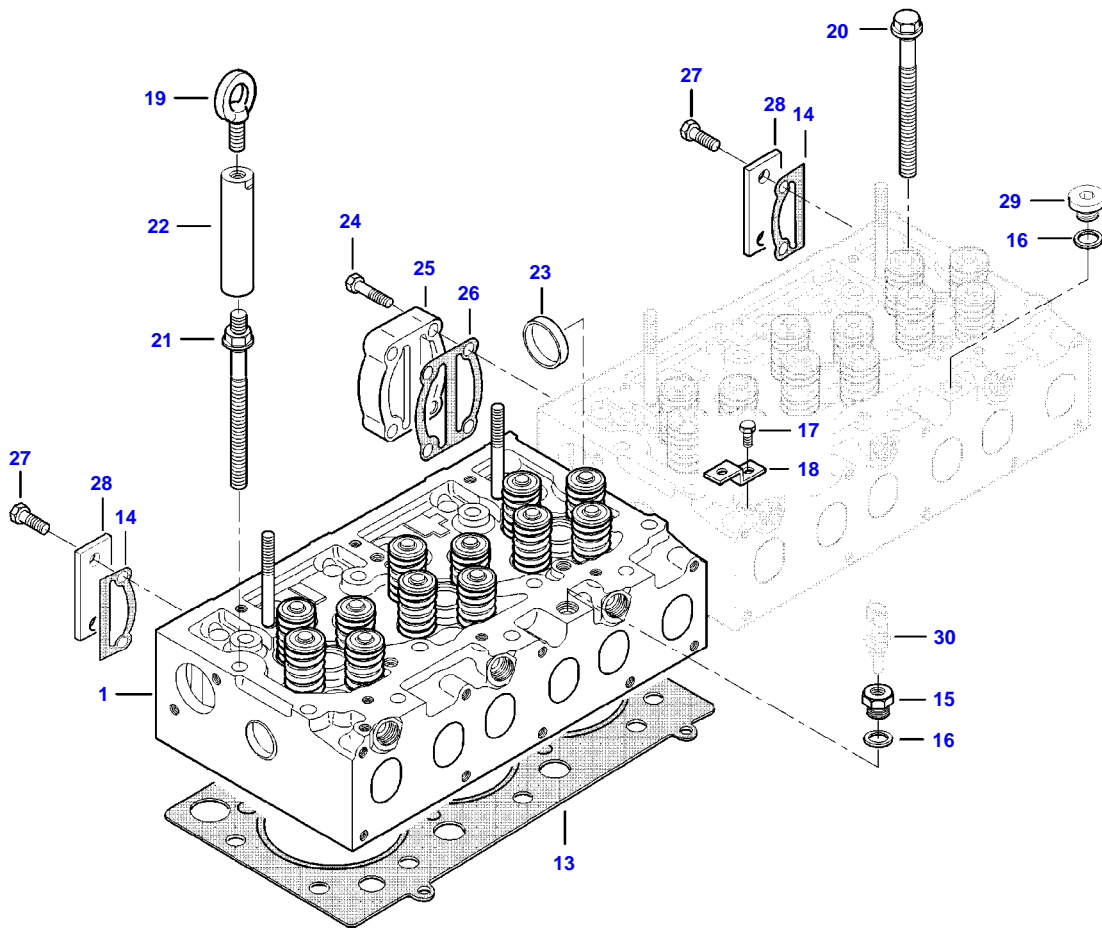

5275C COMBINE (STAGE 4 / TIER 4F) (ZN205539X03020001-999)
AP6F2123

AP6F2123

CYLINDER HEAD

Item	Part Number	Qty	Description Comments	Technical Specification
1	V837073233	2	CYLINDER HEAD	
2	V837073174	24	VALVE GUIDE (1)	4V STD
3	V837064907	12	VALVE SEAT (1)	4V EXHAUST STD
4	V837064908	12	VALVE SEAT (1)	4V INTAKE STD
5	V837069002	12	EXHAUST VALVE (1)	
6	V837069003	12	INTAKE VALVE (1)	
7	V837064910	48	COTTER (1)	
8	V837069004	24	SPRING PLATE (1)	
9	V837069005	24	VALVE SPRING (1)	
10	V837073165	24	VALVE STEM GASKET (1)	
11	V836647942	8	CUP PLUG (1)	
12	V546901900	4	STUD BOLT (1)	
13	V837084523	2	CYLINDER HEAD GASKET [A]	
14	V836867753	2	GASKET [A]	
15	V837086509	1	THREADED NIPPLE	
16	V615881822	2	SEALING WASHER [A]	
17	V528801360	1	HEX CAP SCREW	
18	V836747849	1	SUPPORT	
19	V836640752	2	LIFT EYE	
20	V837069025	32	CYLINDER HEAD BOLT	
21	V837073571	2	CYLINDER HEAD BOLT	
22	V836867567	2	LIFTING EYE EXTENSION	
23	V640016045	1	CUP PLUG	
24	V528801820	4	HEX CAP SCREW	
25	V836855348	1	CONNECTION FLANGE	
26	V836867752	1	GASKET [A]	
27	V528801800	4	HEX CAP SCREW	
28	V836855350	2	BLOCK OFF PLATE	
29	V640325018	1	PLUG	
30		1		

SEE PAGE 01-0023

[A] INCLUDED IN CYLINDER HEAD GASKET KIT 1