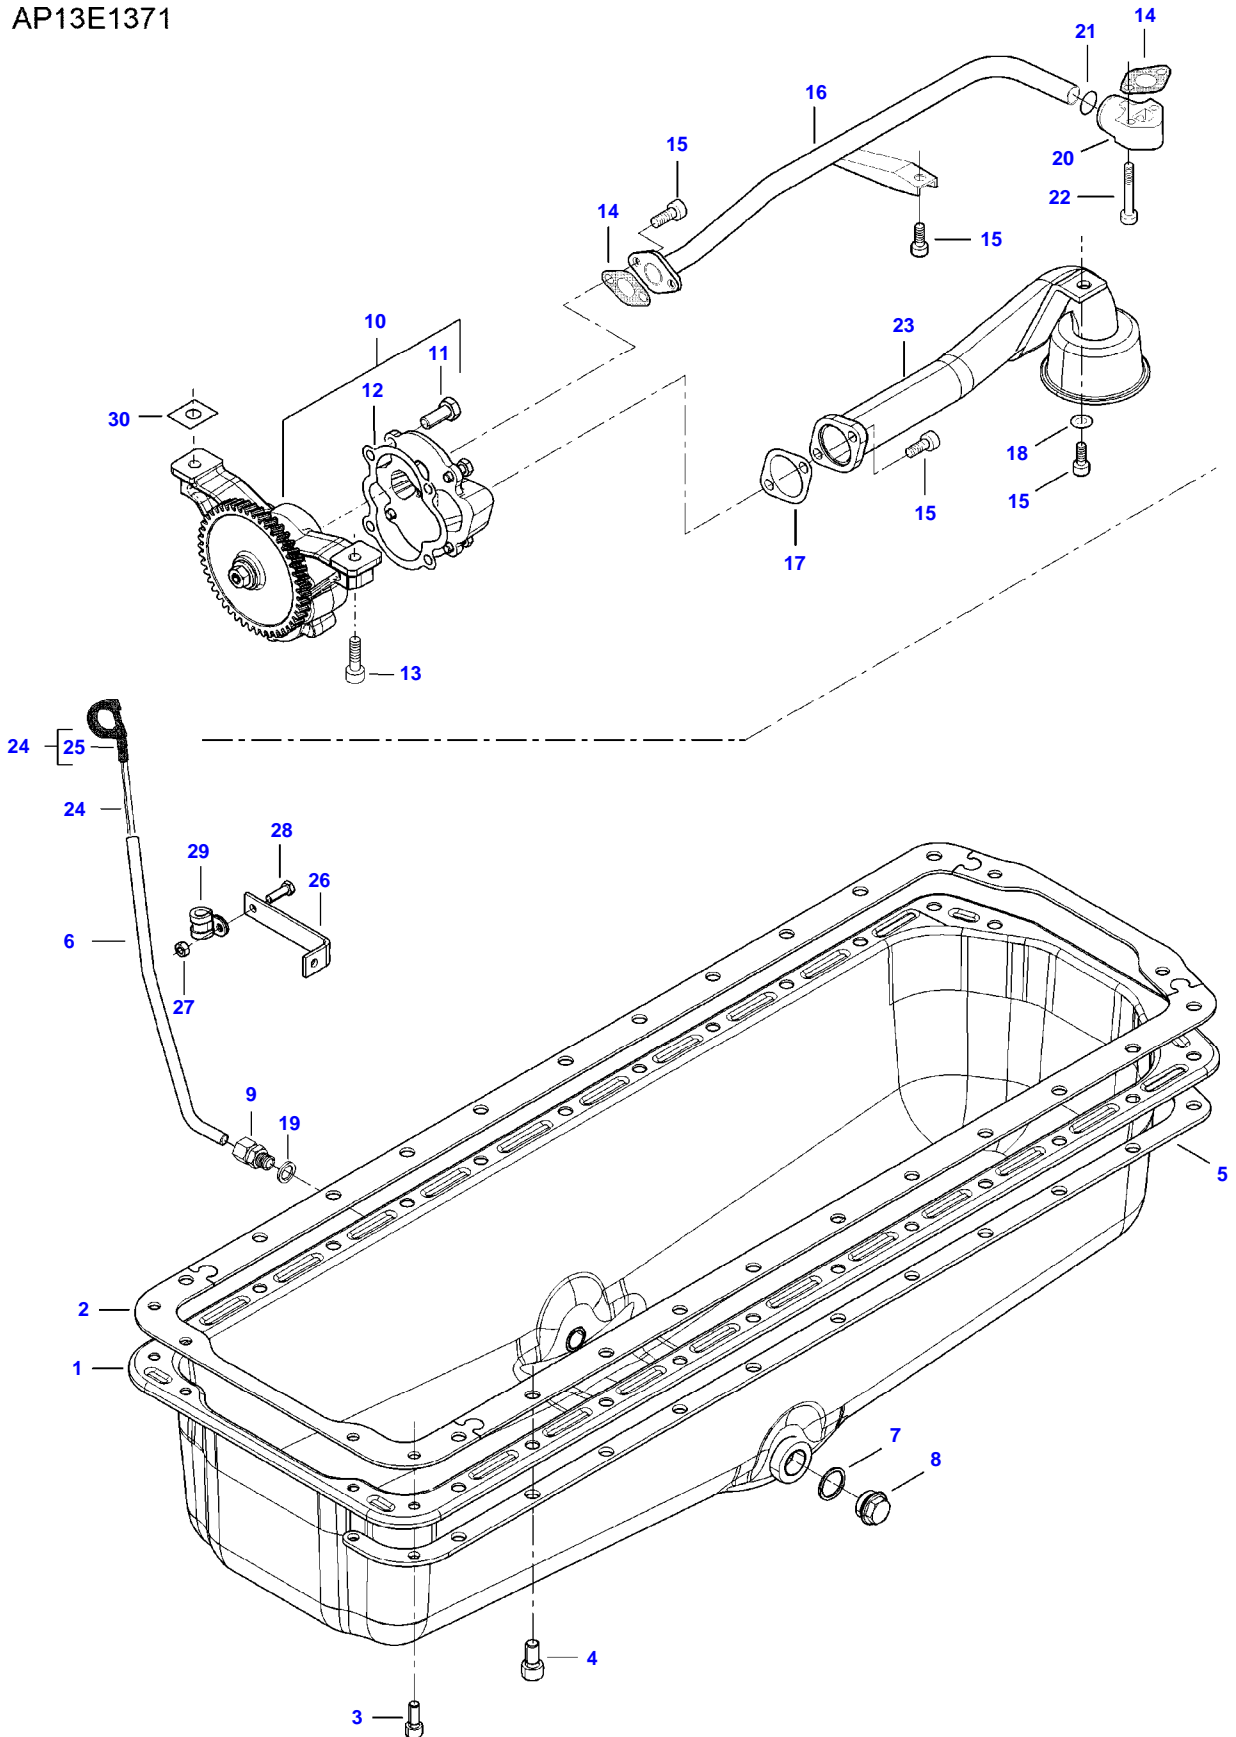

5275C COMBINE (STAGE 4 / TIER 4F) (ZN205539X03020001-999)
AP13E1371

AP13E1371

Item	Part Number	Qty	Description Comments
1	V836347308	1	OIL SUMP
2	V837084649	1	OIL SUMP GASKET [B]
3	V580804630	4	HEX SOCKET SCREW
4	V580805030	24	HEX SOCKET SCREW
5	V836884833	2	PLATE
6	V836867889	1	OIL DIPSTICK GUIDE PIPE
7	V615882227	1	SEALING WASHER [B]
8	V640045022	1	PLUG
9	V641086012	1	STRAIGHT FITTING
10	V836855300	1	LUBRICATING OIL PUMP
11	V528801382	4	HEX CAP SCREW (10)
12	V836338188	1	GASKET (10) [B]
13	V581805050	2	HEX SOCKET SCREW
14	V836008449	2	GASKET [B]
15	V581804602	6	HEX SOCKET SCREW
16	V836866569	1	OIL PIPE
17	V836338201	1	GASKET [B]
18	V500150842	1	WASHER
19	V615881622	1	SEALING WASHER [B]
20	V836866563	1	ADAPTER FLANGE
21	V614702230	1	O-RING [B]
22	V581804680	2	HEX SOCKET SCREW
23	V836855674	1	OIL PUMP SUCTION PIPE
24	V836867888	1	DIPSTICK
25	V614900615	1	O-RING (24) [B]
26	V836859955	1	SUPPORT
27	V504800800	1	NUT
28	V528801402	2	HEX CAP SCREW
29	V602060612	1	RETAINER CLAMP
30	V836007871		SHIM AS REQUIRED, REFER TO WORKSHOP MANUAL [B] INCLUDED IN COMPLETE ENGINE GASKET KIT 2