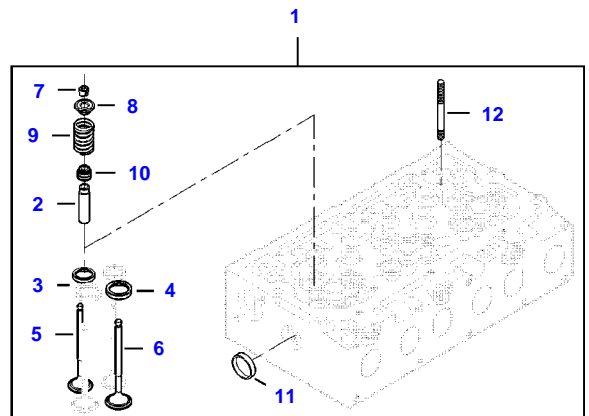

5275C COMBINE (STAGE 4 / TIER 4F) (ZN205539X03020001-999)
AP6F2123

AP6F2123

CYLINDER HEAD

Item	Part Number	Qty	Description Comments	Technical Specification
1	V837073233	2	CYLINDER HEAD	
2	V837073174	24	VALVE GUIDE (1)	4V STD
3	V837064907	12	VALVE SEAT (1)	4V EXHAUST STD
4	V837064908	12	VALVE SEAT (1)	4V INTAKE STD
5	V837069002	12	EXHAUST VALVE (1)	
6	V837069003	12	INTAKE VALVE (1)	
7	V837064910	48	COTTER (1)	
8	V837069004	24	SPRING PLATE (1)	
9	V837069005	24	VALVE SPRING (1)	
10	V837073165	24	VALVE STEM GASKET (1)	
11	V836647942	8	CUP PLUG (1)	
12	V546901900	4	STUD BOLT (1)	
13	V837084523	2	CYLINDER HEAD GASKET [A]	
14	V836867753	2	GASKET [A]	
15	V837086509	1	THREADED NIPPLE	
16	V615881822	2	SEALING WASHER [A]	
17	V528801360	1	HEX CAP SCREW	
18	V836747849	1	SUPPORT	
19	V836640752	2	LIFT EYE	
20	V837069025	32	CYLINDER HEAD BOLT	
21	V837073571	2	CYLINDER HEAD BOLT	
22	V836867567	2	LIFTING EYE EXTENSION	
23	V640016045	1	CUP PLUG	
24	V528801820	4	HEX CAP SCREW	
25	V836855348	1	CONNECTION FLANGE	
26	V836867752	1	GASKET [A]	
27	V528801800	4	HEX CAP SCREW	
28	V836855350	2	BLOCK OFF PLATE	
29	V640325018	1	PLUG	
30		1		

SEE PAGE 01-0023

[A] INCLUDED IN CYLINDER HEAD GASKET KIT 1