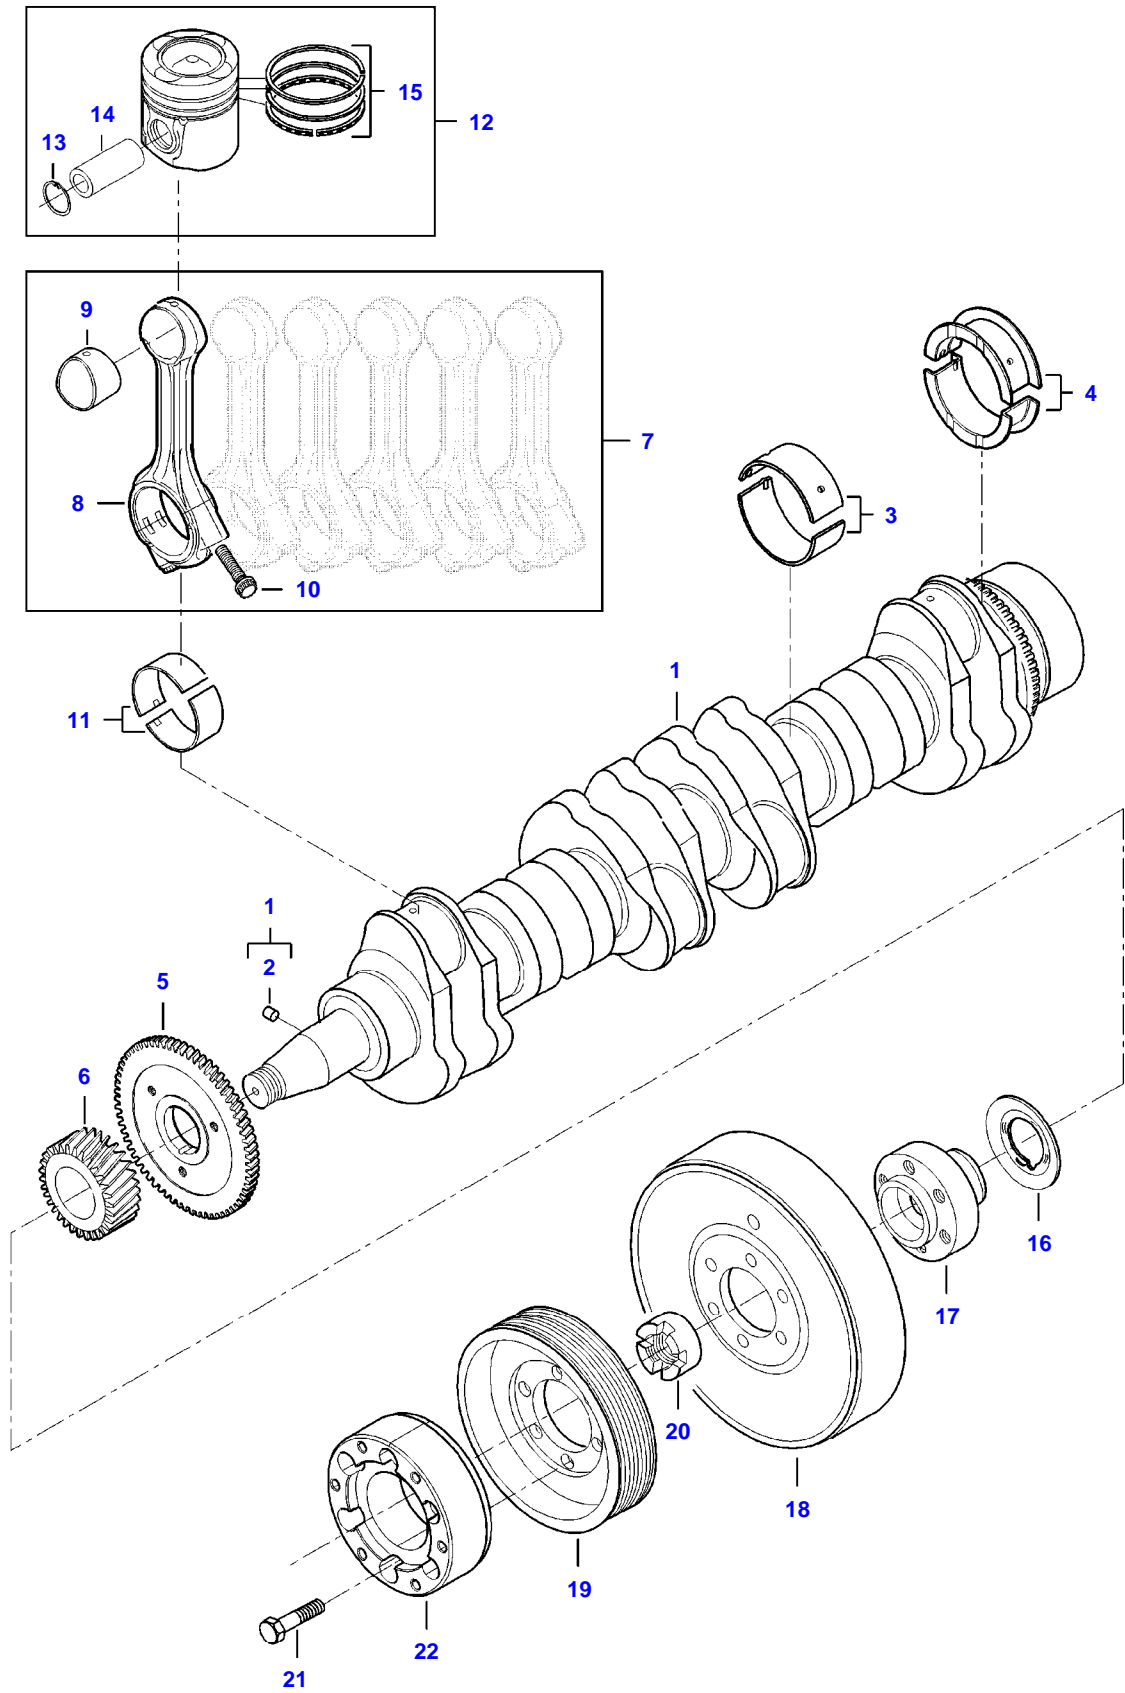

SEE PAGE 01-0025

[B] INCLUDED IN COMPLETE ENGINE GASKET KIT 2

5275C COMBINE (STAGE 4 / TIER 4F) (ZN205539X03020001-999)
AP4F1882

AP4F1882

Item	Part Number	Qty	Description Comments	Technical Specification
1	V837073985	1	CRANKSHAFT	
2	V836867857	1	KEY (1)	
3	V836840944	6	MAIN BEARING	STD
4	V836879152	1	MAIN BEARING	STD
5	V836674069	1	GEAR,CRANKSHAFT	
6	V837073560	1	GEAR,CRANKSHAFT	
7	V836840928	1	CONNECTING ROD KIT	
8		6	NOT AVAILABLE AS SINGLE PART (7)	
9	V836110646	6	BEARING BUSH (7),(8)	STD
10	V836864141	12	CONNECTING ROD BOLT (7),(8)	
11	V836179781	6	CONROD BEARING	STD
12	V837074082	6	PISTON	
13		12	NOT AVAILABLE AS SINGLE PART (12)	
14		6	NOT AVAILABLE AS SINGLE PART (12)	
15	V837079460	6	PISTON RING KIT (12)	
16	V836855637	1	RING	
17	V837073679	1	CRANKSHAFT HUB	
18	V836884615	1	CRANKSHAFT VIBRATION DAMPENER	
19	V836855690	1	CRANKSHAFT PULLEY	
20	V836847641	1	CRANKSHAFT NUT	
21	V581705490	6	HEX SOCKET SCREW	
22	V837070345	1	SPACER	

5275C COMBINE (STAGE 4 / TIER 4F) (ZN205539X03020001-999)
AP5E1940

AP5E1940

CAMSHAFT AND VALVE MECHANISM

Item	Part Number	Qty	Description Comments	Technical Specification
1	V837069016	2	ROCKER SHAFT ASM	3-CYL 4V
2	V837069011	6	ROCKER ARM (1)	4V INTAKE
3	V512861000	6	NUT (1),(2)	
4	V837069023	6	VALVE ROCKER ADJUSTMENT SCREW (1),(2)	
5	V837069020	4	PLUG (1)	
6	V837069013	6	ROCKER ARM (1)	4V EXHAUST
7	V512861000	6	NUT (1),(6)	
8	V837069023	6	VALVE ROCKER ADJUSTMENT SCREW (1),(6)	
9	V837069018	2	ROCKER SHAFT BRACKET (1)	
10	V837069019	4	SPRING (1)	
11	V837069015	2	SHAFT (1)	
12	V837069017	4	ROCKER SHAFT BRACKET (1)	
13	V529801912	2	HEX CAP SCREW	
14	V837084417	12	PUSH ROD	
15	V836014264	12	TAPPET	
16	V837069101	1	CAMSHAFT	
17	V603305760	1	WOODRUFF KEY	
18	V837073562	1	GEAR,CAMSHAFT	
19	V837073089	12	VALVE BRIDGE	
20	V837069085	1	NUT	
21	V836655406	4	SLEEVE NUT	