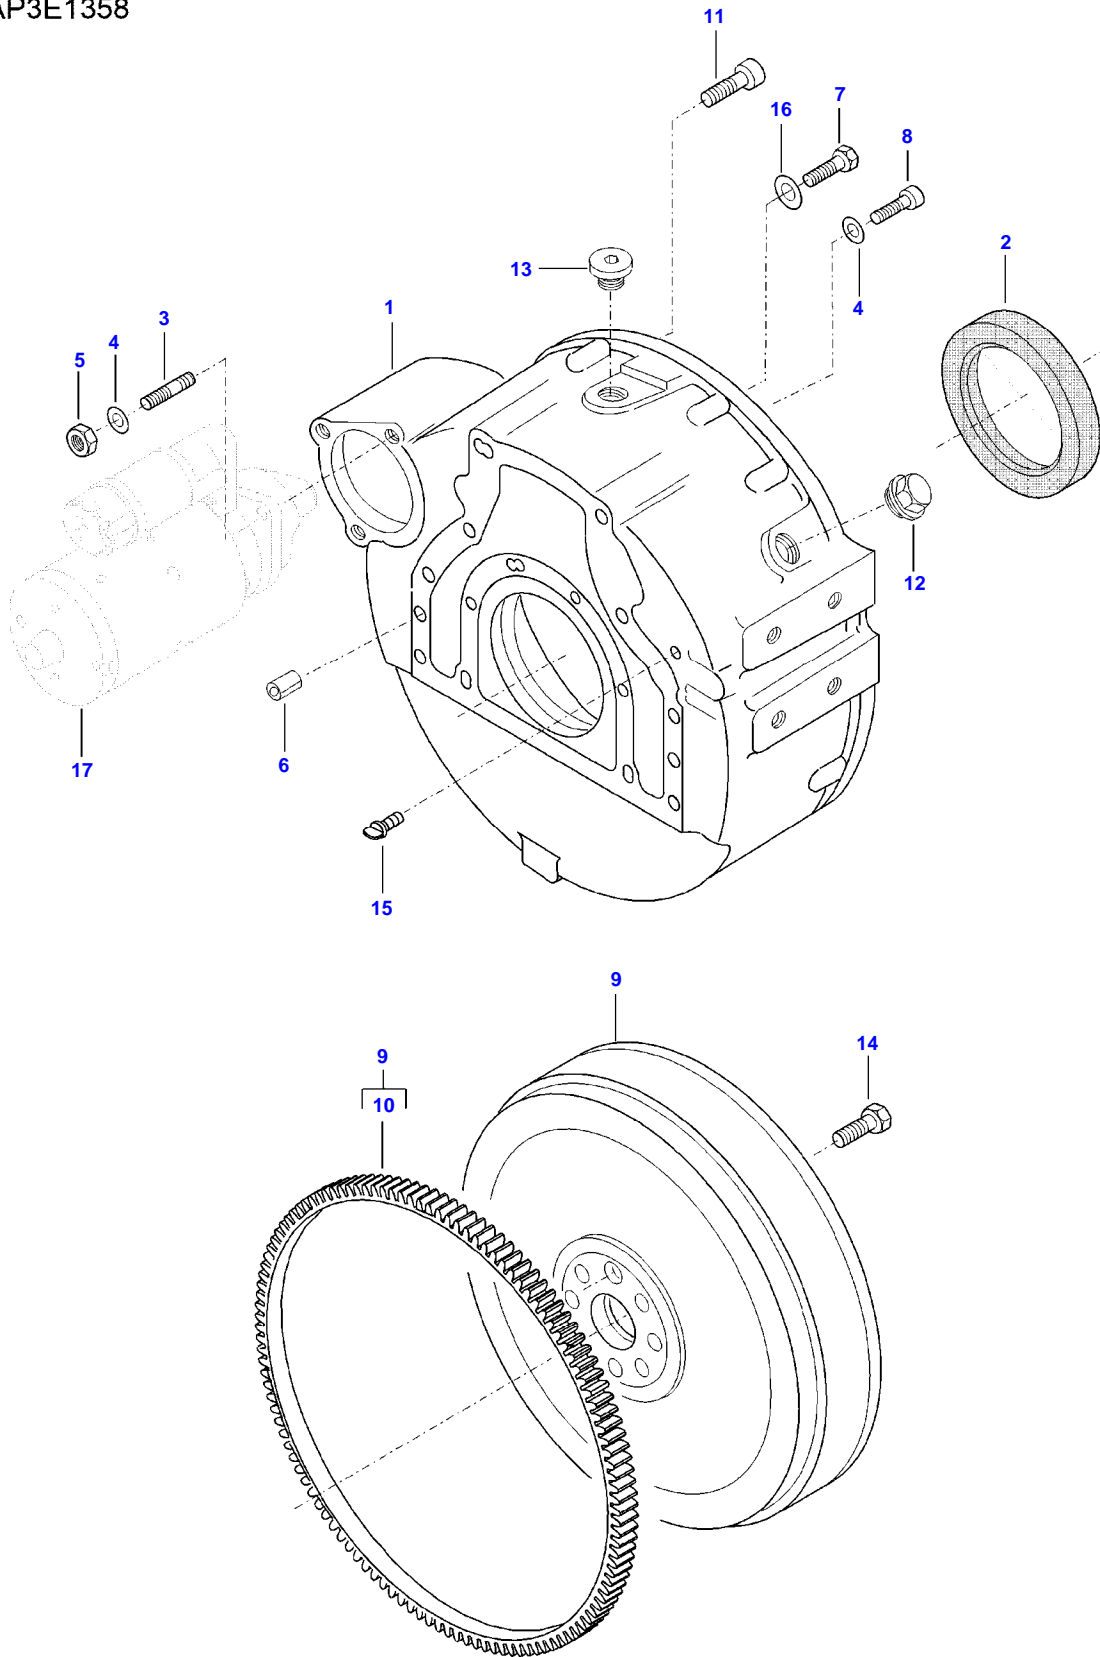

5275C COMBINE (STAGE 4 / TIER 4F) (ZN205539X03020001-999)
AP3E1358

AP3E1358

FLYWHEEL AND HOUSING

Item	Part Number	Qty	Description Comments
1	V836647440	1	FLYWHEEL HOUSING
2	V837091172	1	CRANKSHAFT SEAL [B]
3	V546801810	3	STUD BOLT
4	V500951002	6	SPRING WASHER
5	V504601002	3	NUT
6	V598359850	2	PIN
7	V528702220	6	HEX CAP SCREW
8	V581705030	6	HEX SOCKET SCREW
9	V836655066	1	FLYWHEEL
10	V836117970	1	STARTER RING (9)
11	V581705440	2	HEX SOCKET SCREW
12	V640045126	1	PLUG
13	V640325018	1	PLUG
14	V528702230	8	HEX CAP SCREW
15	V836859311	1	PLUG
16	V500951202	6	SPRING WASHER
17		1	

SEE PAGE 01-0025

[B] INCLUDED IN COMPLETE ENGINE GASKET KIT 2