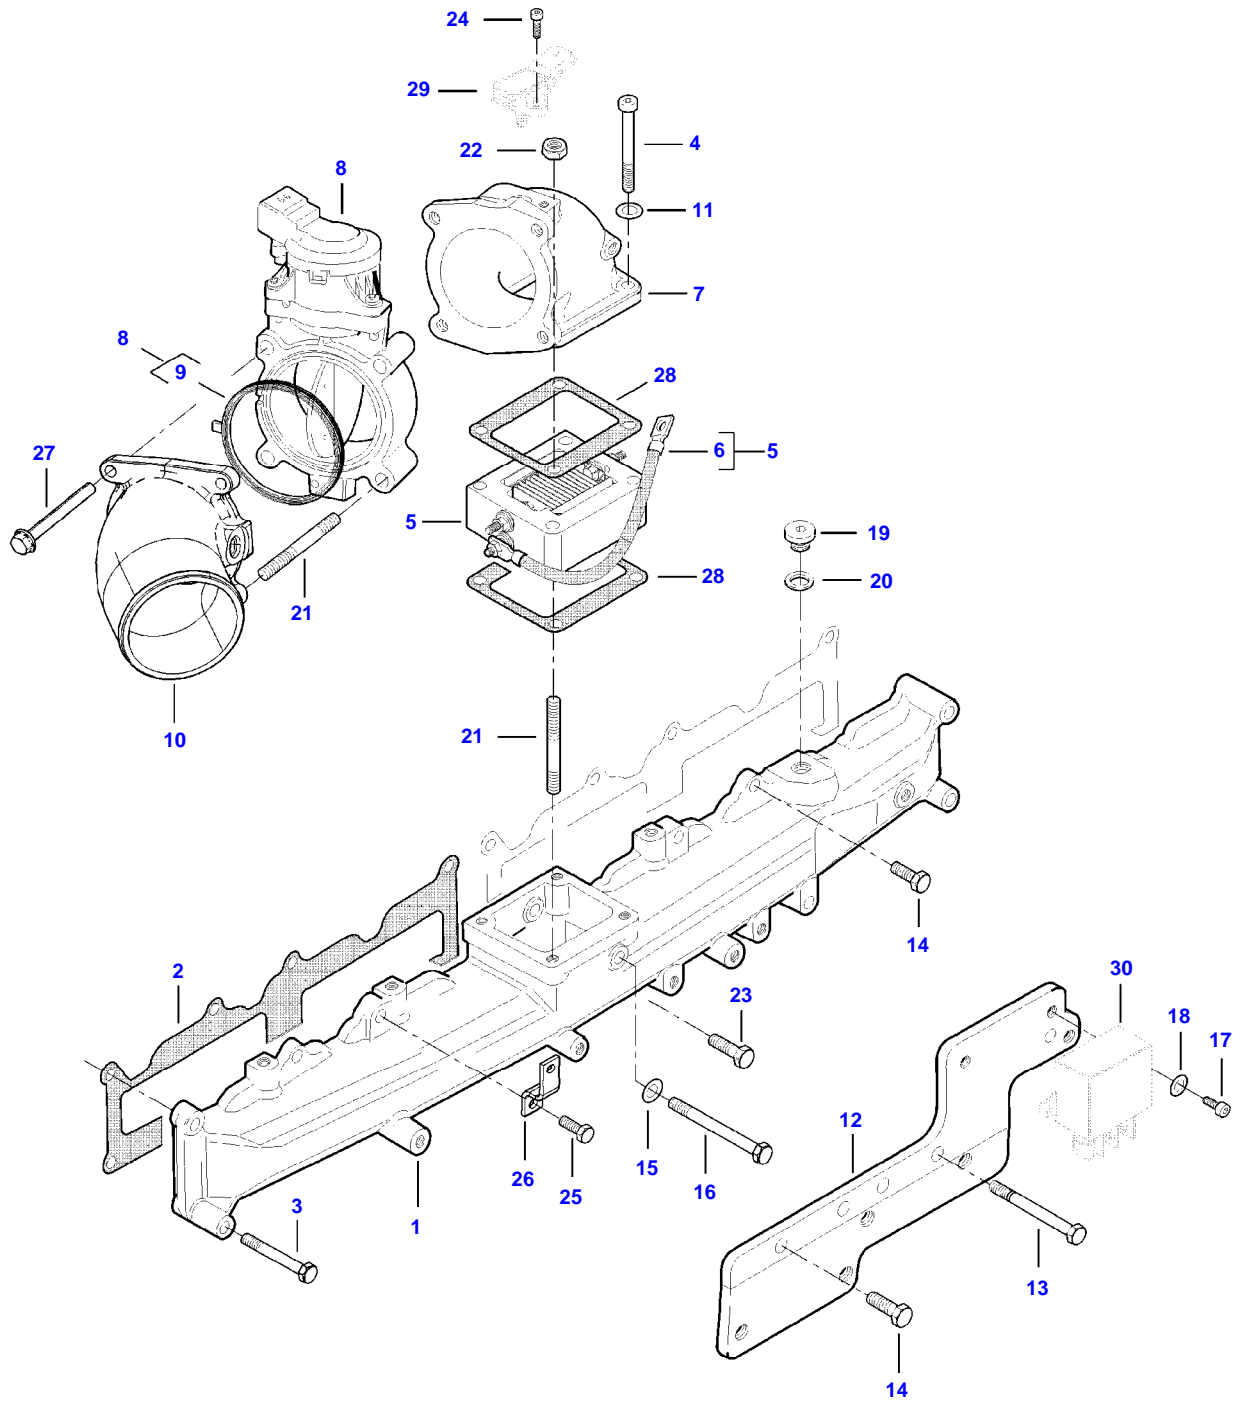

5275C COMBINE (STAGE 4 / TIER 4F) (ZN205539X03020001-999)
AP35E2617

AP35E2617

Item	Part Number	Qty	Description Comments
1	V837086527	1	VALVE ROCKER COVER
2	V837067881	1	VALVE ROCKER COVER GASKET (1) [A]
3	V540801780	4	HEXAGON FLANGE BOLT
4	V540801910	4	HEXAGON FLANGE BOLT
5	V614901030	8	O-RING [A]
6	V836659968	1	OIL FILLER CAP
7	V614704850	1	O-RING [A]
8	V837086137	1	VALVE ROCKER COVER
9	V519600602	1	NUT (8)
10	V836684766	1	SEALING WASHER (8)
11	V837070442	1	BREATHER CAP (8)
12	V614605930	1	O-RING (8)
13	V837070443	1	BREATHER (8)
14	V528801172	1	HEX CAP SCREW (8)
15	V837067881	1	VALVE ROCKER COVER GASKET (8) [A]
16	V837084220	2	VALVE ROCKER COVER FRAME
17	V837067881	2	VALVE ROCKER COVER GASKET (16) [A]
18	V581804630	6	HEX SOCKET SCREW [A] INCLUDED IN CYLINDER HEAD GASKET KIT 1

5275C COMBINE (STAGE 4 / TIER 4F) (ZN205539X03020001-999)
AP7E2616

AP7E2616

INTAKE MANIFOLD

Item	Part Number	Qty	Description Comments
1	V837070219	1	INTAKE MANIFOLD
2	V837069009	2	INTAKE MANIFOLD GASKET [A]
3	V529801470	1	HEX CAP SCREW
4	V581804702	3	HEX SOCKET SCREW
5	V837067295	1	INTAKE AIR PREHEATER
6	ACP0427330	1	GROUND WIRE (5)
7	V837084350	1	AIR INTAKE PIPE
8	V837084452	1	THROTTLE FLAP
9	V837079849	2	GASKET (8) [A]
10	V837084407	1	AIR PIPE
11	V500150842	5	WASHER
12	V837084111	1	FUEL FILTER BRACKET
13	V529801530	2	HEX CAP SCREW
14	V528801402	5	HEX CAP SCREW
15	V836684767	1	SEALING WASHER [A]
16	V529801550	1	HEX CAP SCREW
17	V581804182	2	HEX SOCKET SCREW
18	V500050642	2	WASHER
19	V640325014	1	PLUG
20	V615881420	1	SEALING WASHER [A]
21	V546801492	2	STUD BOLT
22	V504800800	2	NUT
23	V528801410	6	HEX CAP SCREW
24	V528801062	1	HEX CAP SCREW
25	V528801422	1	HEX CAP SCREW
26	V836747849	1	SUPPORT
27	V540801490	3	HEXAGON FLANGE BOLT
28	V837067345	2	GASKET [A]
29		1	SEE PAGE 01-0023
30		1	SEE PAGE 01-0023 [A] INCLUDED IN CYLINDER HEAD GASKET KIT 1