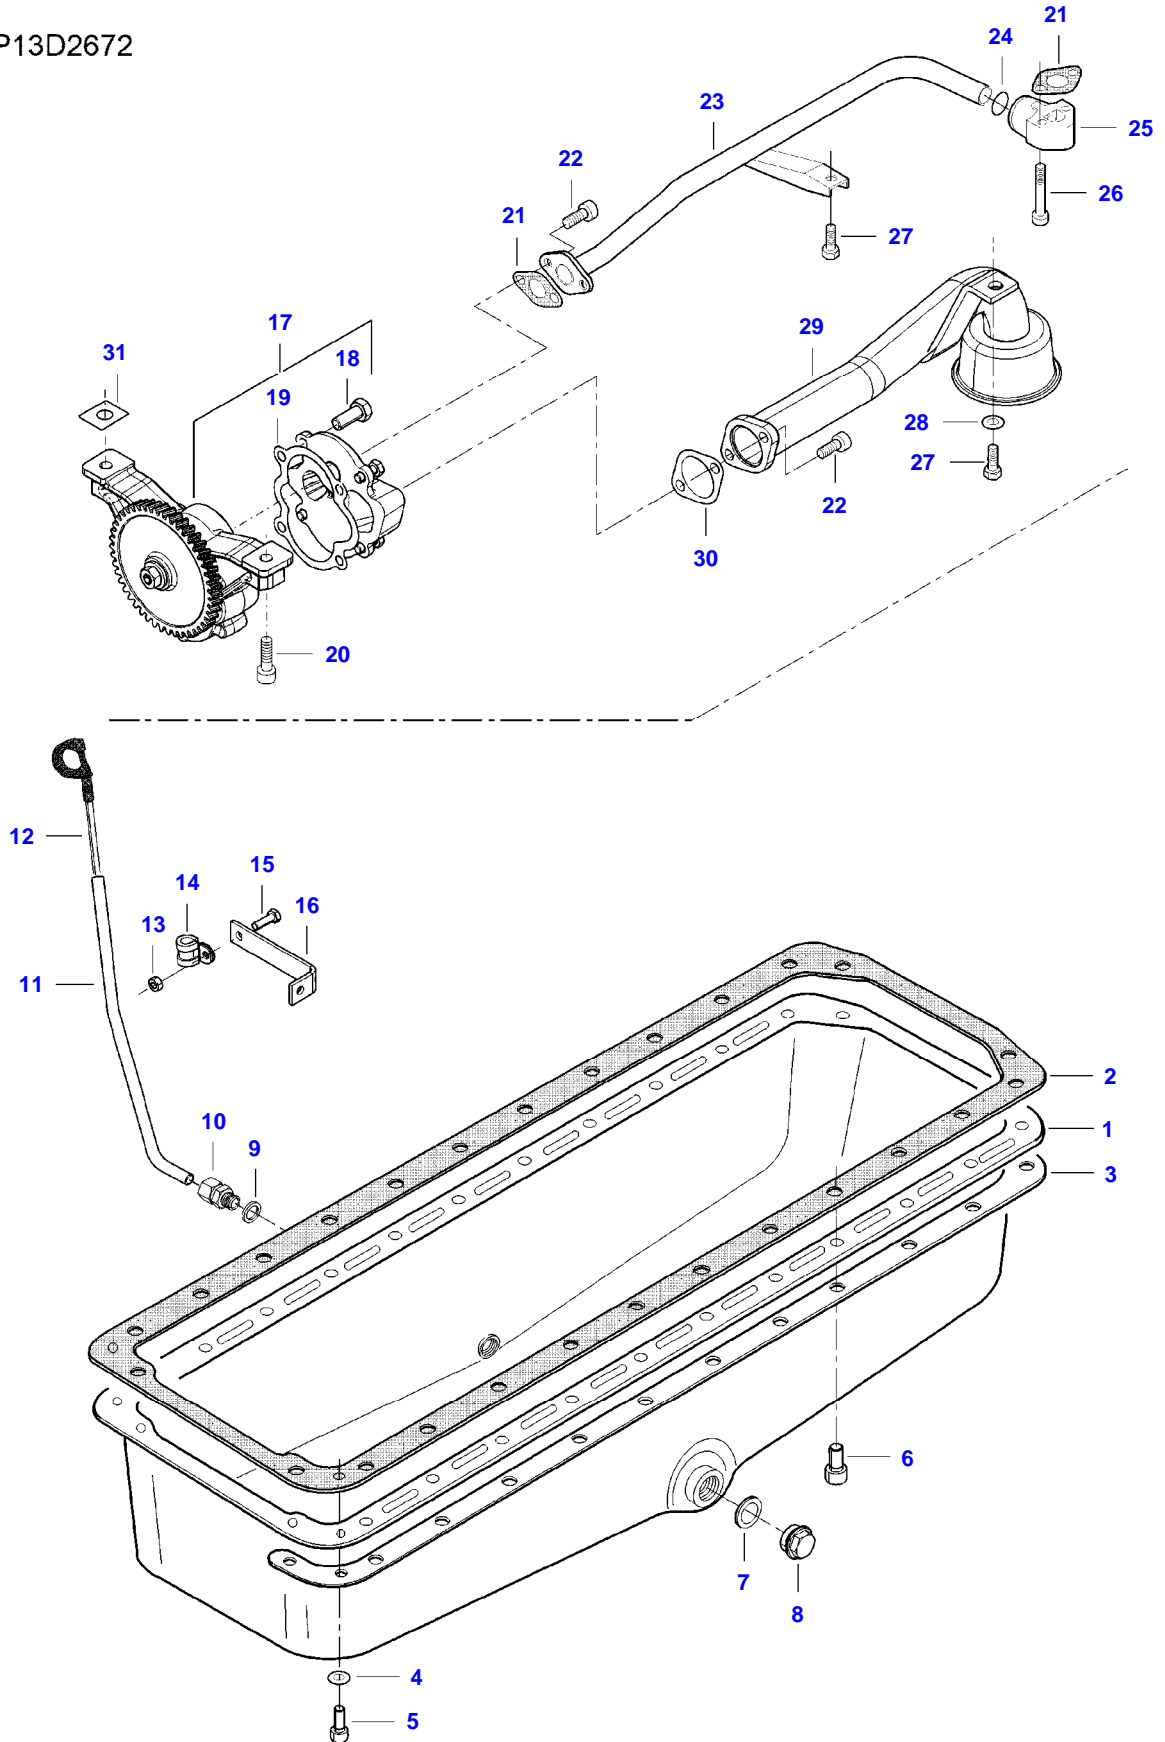

5275C COMBINE (STAGE 4 / TIER 4F) (ZN205539X03020001-999)
AP13D2672

AP13D2672

Item	Part Number	Qty	Description Comments
1	V836347308	1	OIL SUMP
2	V836322538	1	OIL SUMP GASKET [B]
3	V836884179	2	PLATE
4	V500950800	4	SPRING WASHER
5	V580804600	4	HEX SOCKET SCREW
6	V580805000	24	HEX SOCKET SCREW
7	V615882227	1	SEALING WASHER [B]
8	V640045022	1	PLUG
9	V615881622	1	SEALING WASHER [B]
10	V641086012	1	STRAIGHT FITTING
11	V836867889	1	OIL DIPSTICK GUIDE PIPE
12	V836867888	1	DIPSTICK
13	V504800800	1	NUT
14	V602060612	1	RETAINER CLAMP
15	V528801402	2	HEX CAP SCREW
16	V836859955	1	SUPPORT
17	V836855300	1	LUBRICATING OIL PUMP
18	V528801382	4	HEX CAP SCREW (17)
19	V836338188	1	GASKET (17) [B]
20	V581805050	2	HEX SOCKET SCREW
21	V836008449	2	GASKET [B]
22	V581804602	4	HEX SOCKET SCREW
23	V836866569	1	OIL PIPE
24	V614702230	1	O-RING [B]
25	V836866563	1	ADAPTER FLANGE
26	V581804680	2	HEX SOCKET SCREW
27	V528801362	2	HEX CAP SCREW
28	V500150842	1	WASHER
29	V836855674	1	OIL PUMP SUCTION PIPE
30	V836338201	1	GASKET [B]
31	V836007871		SHIM AS REQUIRED, REFER TO WORKSHOP MANUAL [B] INCLUDED IN COMPLETE ENGINE GASKET KIT 2