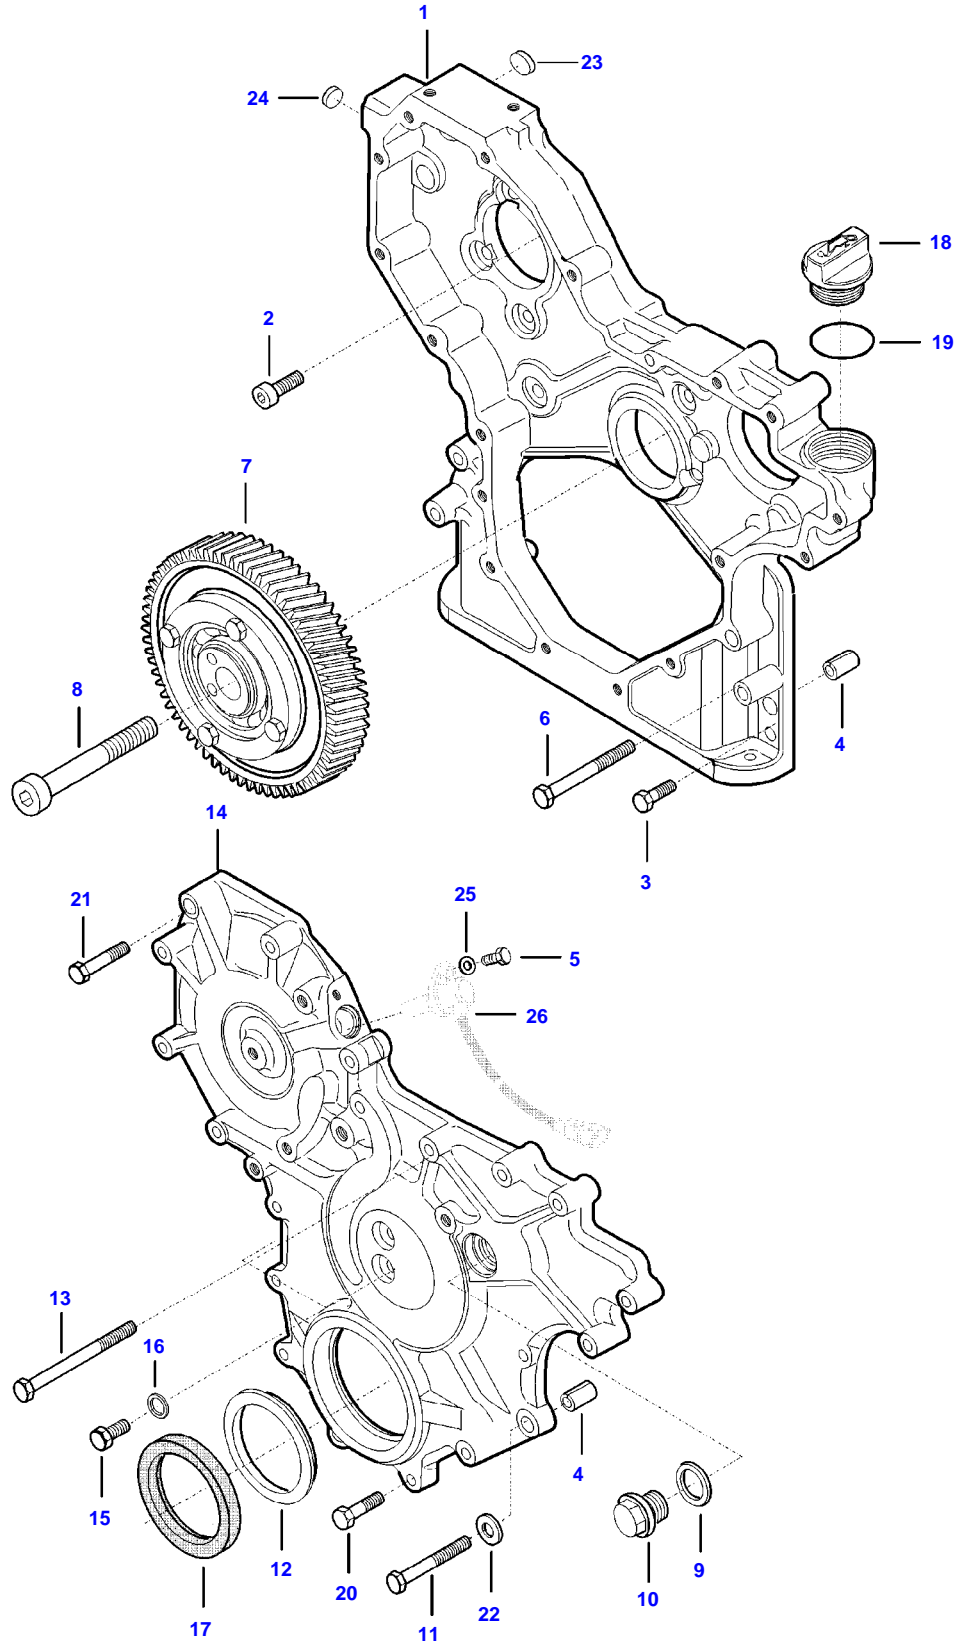

5275C COMBINE (STAGE 4 / TIER 4F) (ZN205539X03020001-999)
AP2D1025

AP2D1025

TIMING GEARS AND HOUSING

Item	Part Number	Qty	Description Comments
1	V837074705	1	TIMING GEAR CASE
2	V581804602	10	HEX SOCKET SCREW
3	V528801402	2	HEX CAP SCREW
4	V598359850	3	PIN
5	V528801062	1	HEX CAP SCREW
6	V529801472	3	HEX CAP SCREW
7	V837073583	1	IDLER GEAR
8	V581705910	1	HEX SOCKET SCREW
9	V615882227	1	SEALING WASHER [B]
10	V640045022	1	PLUG
11	V529801522	1	HEX CAP SCREW
12	V836855636	1	SHIELD
13	V529801542	1	HEX CAP SCREW
14	V837074707	1	GEAR HOUSING FRONT COVER
15	V528801382	2	HEX CAP SCREW
16	V615870814	2	SEALING WASHER [B]
17	V836840883	1	CRANKSHAFT SEAL [B]
18	V837081106	1	OIL FILLER CAP
19	V614603540	1	O-RING [B]
20	V528801412	7	HEX CAP SCREW
21	V529801442	10	HEX CAP SCREW
22	V836120989	1	WASHER
23	V640016020	1	CUP PLUG
24	V640016016	1	CUP PLUG
25	V500150642	1	WASHER
26		1	SEE PAGE 01-0023 [B] INCLUDED IN COMPLETE ENGINE GASKET KIT 2