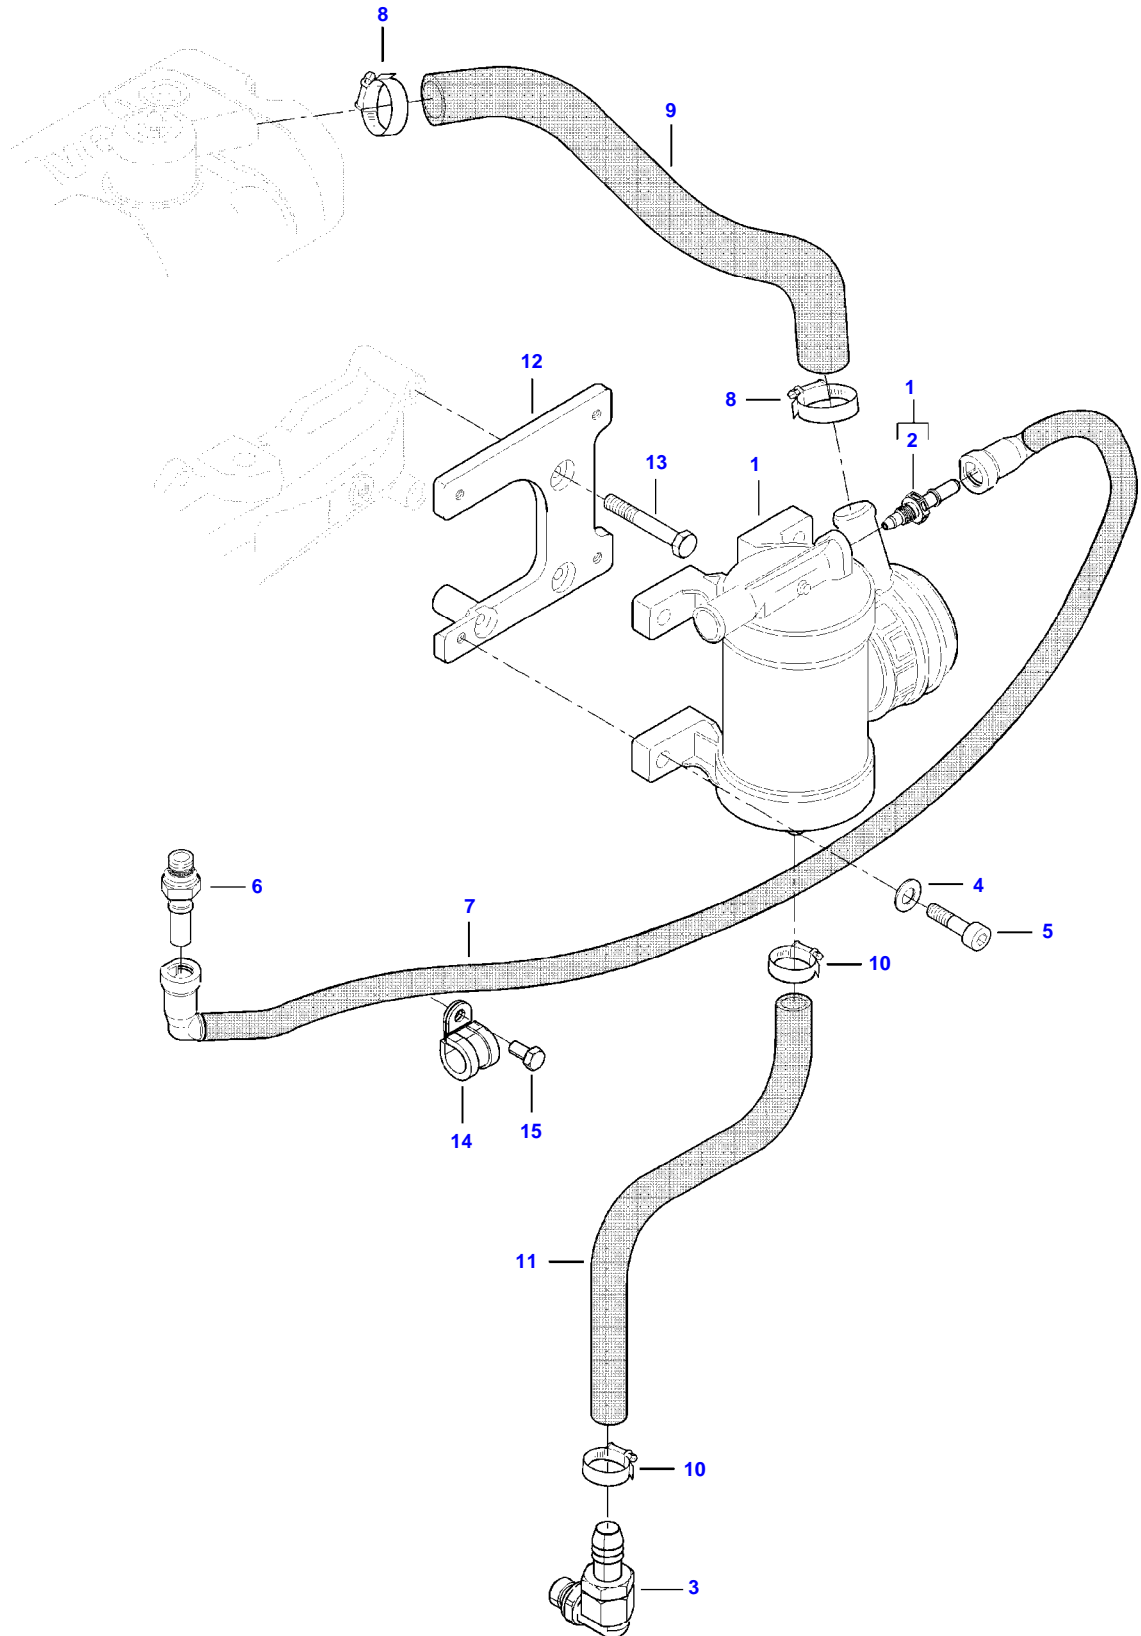

Item	Part Number	Qty	Description Comments
1	V837084882	1	CCV FILTER
2	V837091137	1	MALE COUPLER (1)
3	V837074234	1	CHECK VALVE
4	V500150842	4	WASHER
5	V581804630	4	HEX SOCKET SCREW
6	V837067936	1	QUICK COUPLER
7	V837084290	1	CCV HOSE
8	V602078538	2	HOSE CLIP
9	V837074422	1	HOSE
10	V602079516	2	HOSE CLIP
11	V837074299	1	HOSE
12	V837074103	1	BRACKET
13	V529801480	3	HEX CAP SCREW
14	V602060618	1	RETAINER CLAMP
15	V528801362	1	HEX CAP SCREW

AP15E2619