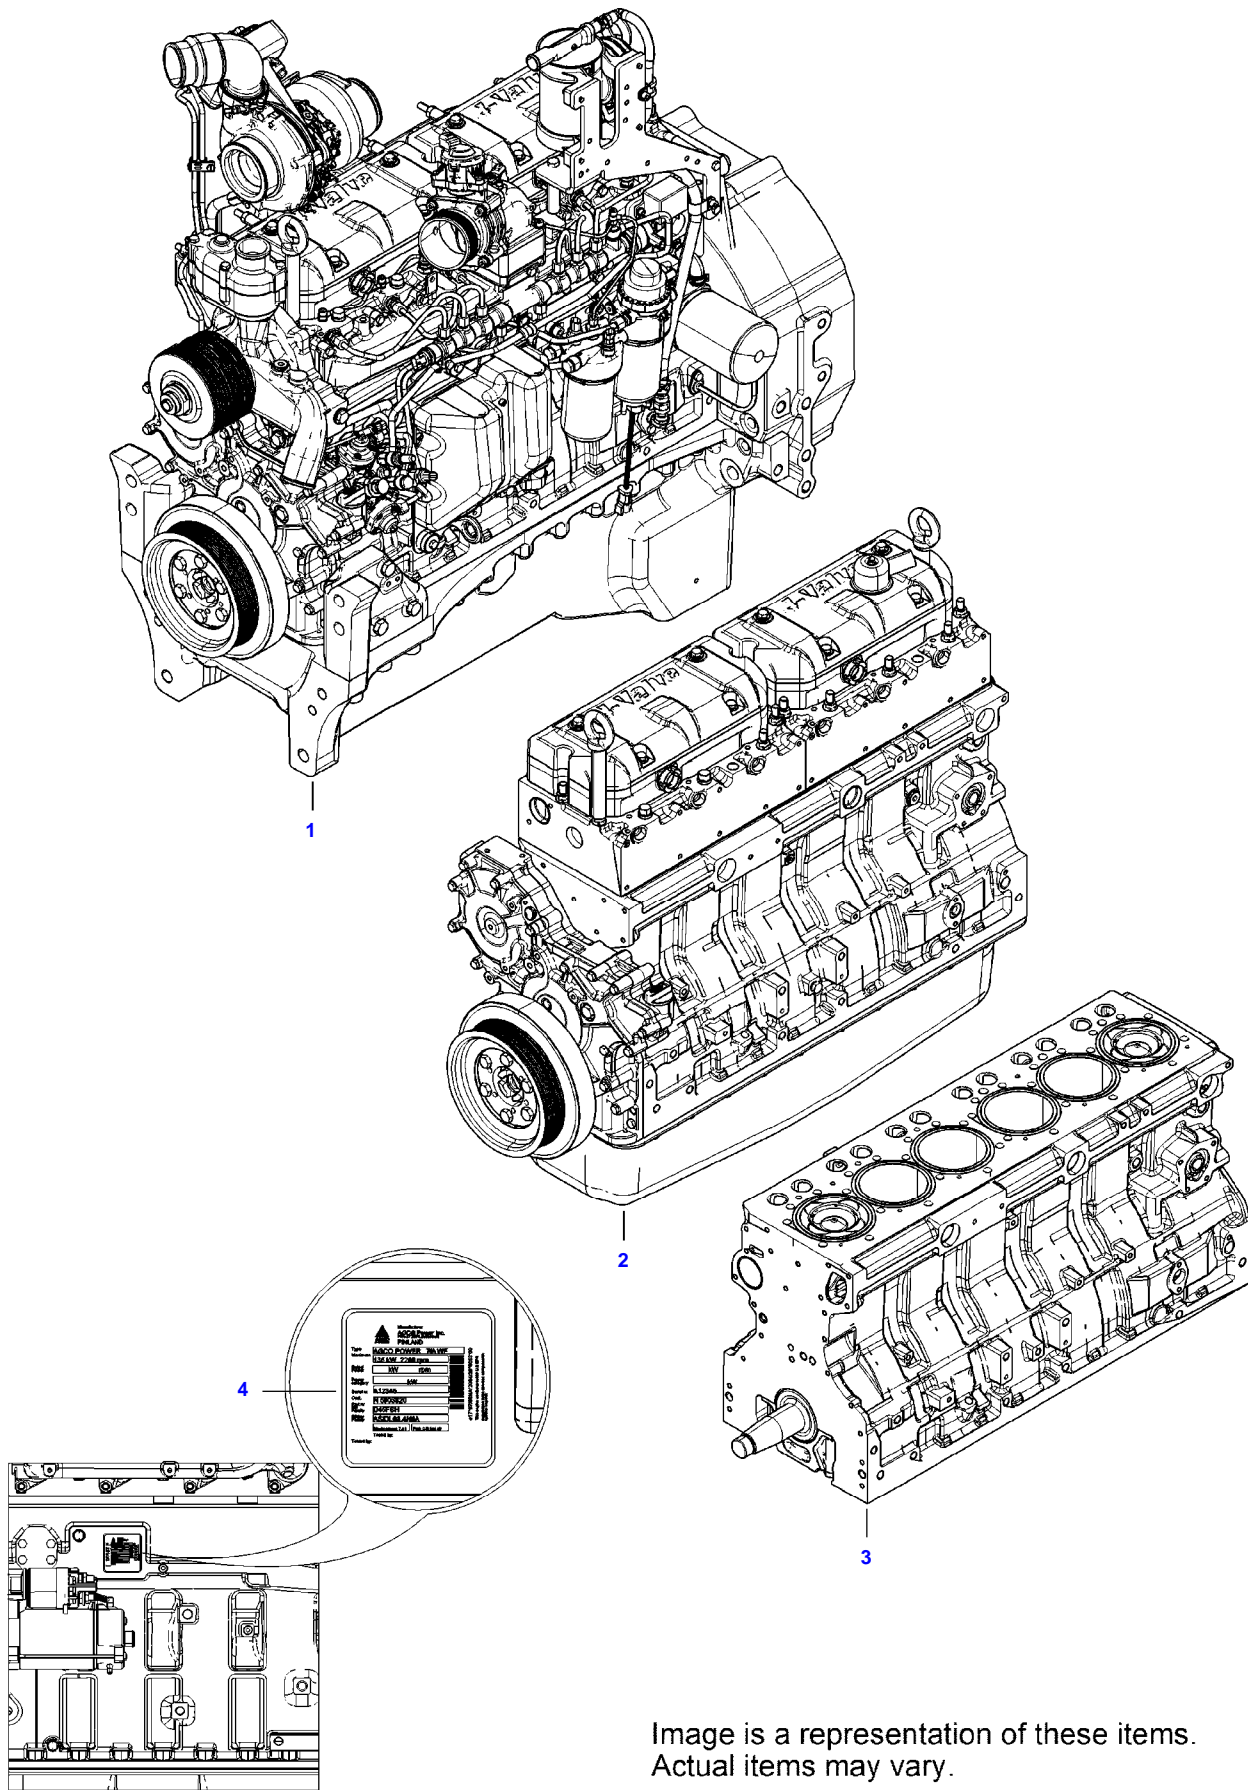

5275C COMBINE (STAGE 4 / TIER 4F) (ZN205539X03020001-999)
AP_ENGAS_6CYL

Image is a representation of these items.
Actual items may vary.

ENGINE ASSEMBLIES

Item	Part Number	Qty	Description Comments	Technical Specification
1	V835077149	1	ENGINE	74 AWF
2	V865091801V	1	LONG BLOCK ENGINE	74 AWF
3	V865091610X	1	SHORT BLOCK ENGINE	74 AWF/CW3
4	V837079921	1	LABEL ENGINE TYPE PLATE	

5275C COMBINE (STAGE 4 / TIER 4F) (ZN205539X03020001-999)
AP1E2620

AP1E2620

CYLINDER BLOCK

Item	Part Number	Qty	Description Comments	Technical Specification
1	V837084169	1	CYLINDER BLOCK	
2	V836866069	1	CAMSHAFT BEARING BUSH (1)	
3	V835329030	14	HEX CAP SCREW (1)	
4	V836214478	24	GUIDE SLEEVE (1)	
5	V640016018	1	CUP PLUG (1)	
6	V640016040	1	CUP PLUG (1)	
7	V836852460	2	CAMSHAFT BEARING BUSH (1)	
8	V837086315	1	CAMSHAFT BEARING BUSH (1)	
9	V836852461	1	CAMSHAFT BEARING BUSH (1)	
10	V640016012	1	CUP PLUG	
11	V836673191	6	LINER	D108 MM STD
12	V836647502	12	CYLINDER LINER O-RING (11) [B]	
13	V836647503	6	CYLINDER LINER O-RING (11) [B]	
14	V640016016	4	CUP PLUG	
15	V836852744	1	PLUG	
16	V640016040	2	CUP PLUG	
17	V640325110	6	SCREW PLUG	
18	V836015967	1	SEALING WASHER [B]	
19	V836855626	2	SPACER	
20	V528801382	10	HEX CAP SCREW	
21	V836846444	1	COVER	
22	V836322852	1	GASKET [B]	
23	V640016018	1	CUP PLUG	
24	V837074224	6	PISTON COOLING JET	
25	V615871016	7	SEALING WASHER [B]	
26	V837084080	1	COVER	
27	V528801362	2	HEX CAP SCREW	
28	V837084081	1	ECU BRACKET	
29	V837084129	6	DAMPER	
30	V837069056	1	HEX CAP SCREW	
31	V640325018	2	PLUG	
32	V501950842	2	WASHER	
33	V615881822	3	SEALING WASHER [B]	
34	V836119837	1	HOSE COUPLER	
35	V836866957	1	COVER	
36	V836866958	1	GASKET [B]	
37	V581804222	8	HEX SOCKET SCREW	
38	V581804182	6	HEX SOCKET SCREW	
39	V615881216	1	SEALING WASHER [B]	
40	V640045112	1	PLUG	
41	V529801432	2	HEX CAP SCREW	
42	V837084136	2	SHIELD	
43	V837084661	1	SHIELD	
44		1		SEE PAGE 01-0023
45		1		SEE PAGE 01-0023