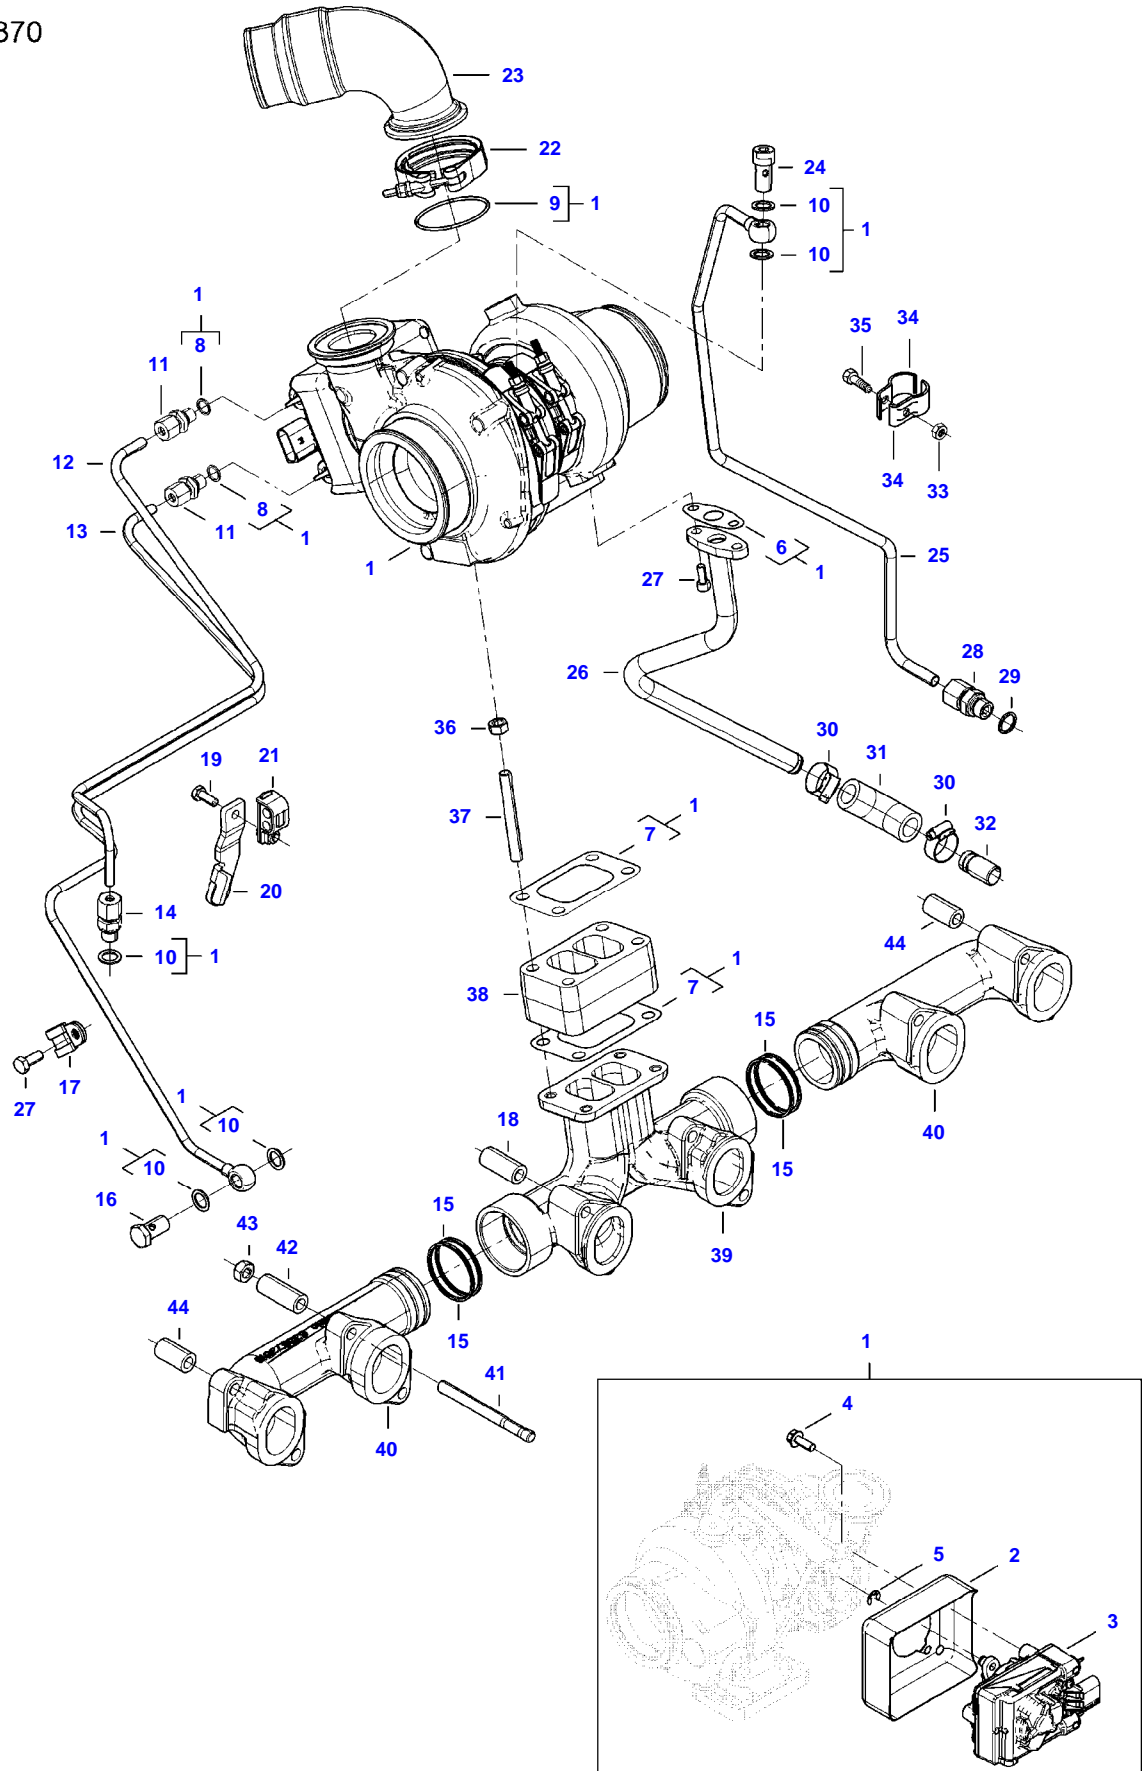

5275C COMBINE (STAGE 4 / TIER 4F) (ZN205539X03020001-999)
AP9E1370

AP9E1370

Item	Part Number	Qty	Description Comments
1	V837079854	1	KIT, TURBOCHARGR
2	V837091123	1	HEATSHIELD (1)
3	V837091110	1	ACTUATOR (1)
4	V837091127	3	HEXAGON FLANGE BOLT (1)
5	V837079945	1	LOCK RING (1)
6	ACW3397620	1	GASKET (1) [A]
7	V836316726	2	GASKET (1) [A]
8	V615881218	2	SEALING WASHER (1) [A]
9	V614606225	1	O-RING (1) [A]
10	V615881420	5	SEALING WASHER (1) [A]
11	V641086008	2	STRAIGHT FITTING
12	V836884177	1	WATER PIPE
13	V836884176	1	WATER PIPE
14	V641096008	1	STRAIGHT FITTING
15	V836316519	4	SEALING RING [A]
16	V640435010	1	BANJO BOLT
17	V602060608	1	RETAINER CLAMP
18	V836652803	1	SPACER PIECE
19	V528801062	1	HEX CAP SCREW
20	V837084763	1	SUPPORT
21	V837073721	2	RETAINER CLAMP
22	V836866454	1	V CLAMP
23	V836866381	1	BOOST PIPE
24	V837084079	1	BANJO BOLT
25	V836884174	1	TURBOCHARGER LUBRICATION OIL PIPE
26	V836884175	1	TURBOCHARGER LUBRICATION OIL PIPE
27	V581804602	3	HEX SOCKET SCREW
28	V641096010	1	STRAIGHT FITTING
29	V615881620	1	SEALING WASHER [A]
30	V602087528	2	HOSE CLIP
31	V836647576	1	RUBBER ELBOW
32	V837084240	1	OIL PIPE
33	V504600602	1	NUT
34	V836773645	2	PIPE CLAMP HALF
35	V529801112	1	HEX CAP SCREW
36	V521801000	4	NUT
37	V546701900	4	STUD BOLT
38	V837070340	1	FLANGE
39	V836873517	1	EXHAUST MANIFOLD
40	V836873516	2	EXHAUST MANIFOLD
41	V836859188	12	STUD BOLT
42	V836664013	7	SPACER PIECE
43	V513601002	12	NUT
44	V836664012	4	SPACER PIECE

[A] INCLUDED IN CYLINDER HEAD GASKET KIT 1