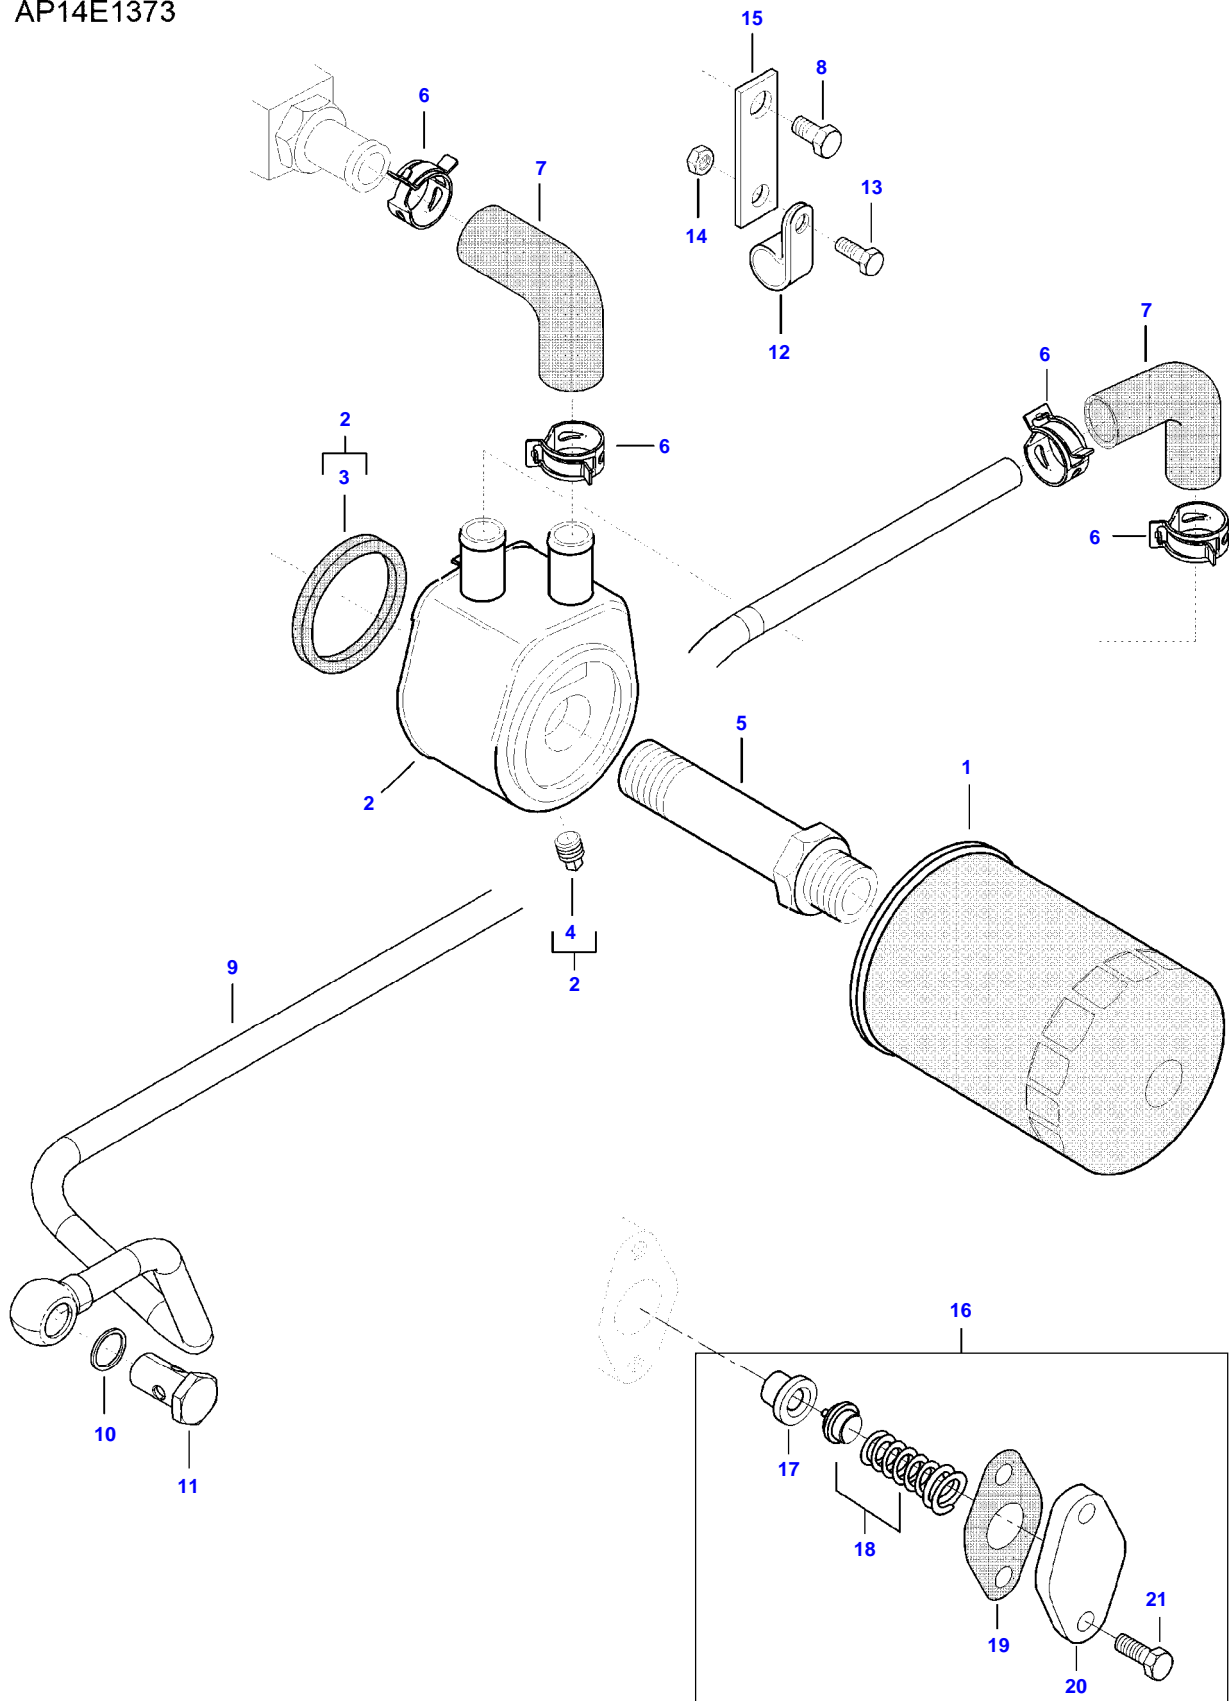

5275C COMBINE (STAGE 4 / TIER 4F) (ZN205539X03020001-999)
AP14E1373

AP14E1373

OIL COOLER AND FILTER

Item	Part Number	Qty	Description Comments
1	V836679586	1	ENGINE OIL FILTER
2	V836859699	1	OIL COOLER
3	V836862235	1	SEAL (2)
4	V640004004	1	PLUG (2)
5	V836859700	1	UNION
6	V602082022	4	HOSE CLIP
7	V836859899	2	RUBBER ELBOW
8	V528801762	1	HEX CAP SCREW
9	V837073863	1	WATER PIPE
10	V615881822	2	SEALING WASHER [B]
11	V640435015	1	BANJO BOLT
12	V602074615	1	RETAINER CLAMP
13	V528801382	1	HEX CAP SCREW
14	V504800800	1	NUT
15	V837070143	1	SUPPORT
16	V837079484	1	OIL PRESSURE CONTROL VALVE
17		1	NOT AVAILABLE AS SINGLE PART (16)
18		1	NOT AVAILABLE AS SINGLE PART (16)
19	V836322190	1	GASKET (16) [B]
20	V837074289	1	COVER (16)
21	V528801382	2	HEX CAP SCREW (16) [B] INCLUDED IN COMPLETE ENGINE GASKET KIT 2