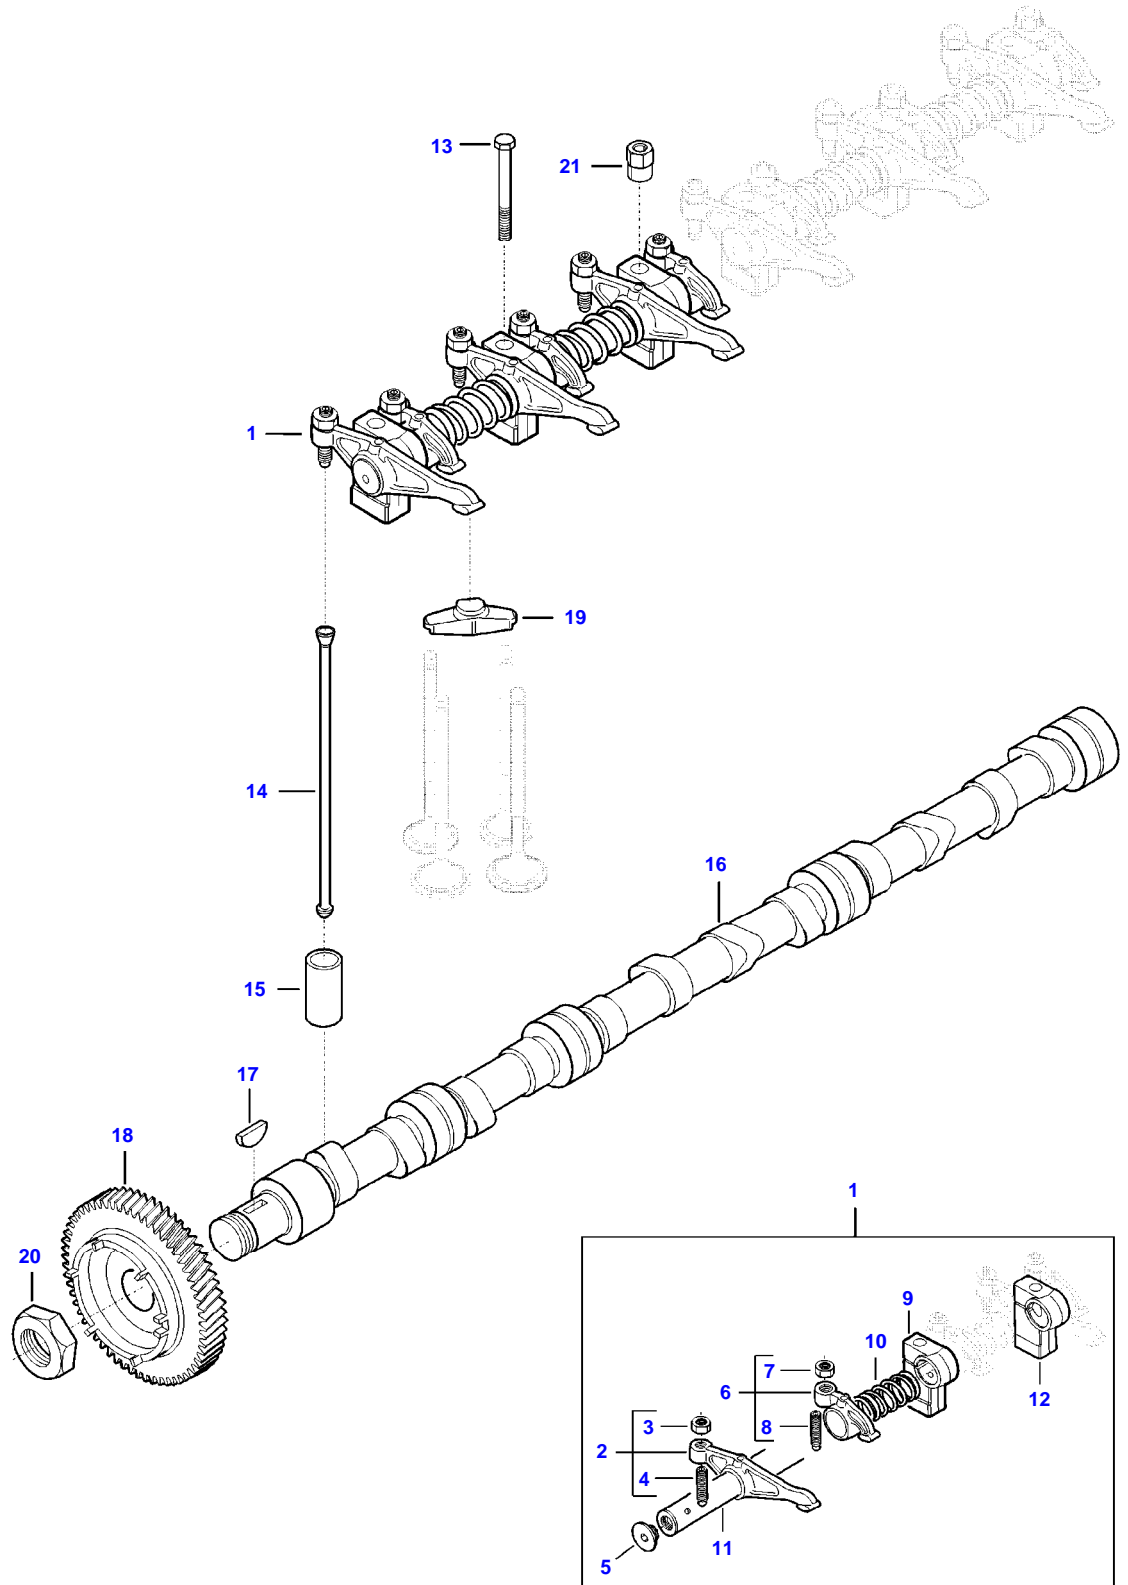

5275C COMBINE (STAGE 4 / TIER 4F) (ZN205539X03020001-999)
AP4F1882

AP4F1882

Item	Part Number	Qty	Description Comments	Technical Specification
1	V837073985	1	CRANKSHAFT	
2	V836867857	1	KEY (1)	
3	V836840944	6	MAIN BEARING	STD
4	V836879152	1	MAIN BEARING	STD
5	V836674069	1	GEAR,CRANKSHAFT	
6	V837073560	1	GEAR,CRANKSHAFT	
7	V836840928	1	CONNECTING ROD KIT	
8		6	NOT AVAILABLE AS SINGLE PART (7)	
9	V836110646	6	BEARING BUSH (7),(8)	STD
10	V836864141	12	CONNECTING ROD BOLT (7),(8)	
11	V836179781	6	CONROD BEARING	STD
12	V837086209	6	PISTON	
13		12	NOT AVAILABLE AS SINGLE PART (12)	
14		6	NOT AVAILABLE AS SINGLE PART (12)	
15	V837079460	6	PISTON RING KIT (12)	
16	ACW3520650	1	RING	
17	V837073679	1	CRANKSHAFT HUB	
18	V836884615	1	CRANKSHAFT VIBRATION DAMPENER	
19	V836855690	1	CRANKSHAFT PULLEY	
20	V836847641	1	CRANKSHAFT NUT	
21	V581705490	6	HEX SOCKET SCREW	
22	V837070345	1	SPACER	

5275C COMBINE (STAGE 4 / TIER 4F) (ZN205539X03020001-999)
AP5E1940

AP5E1940

CAMSHAFT AND VALVE MECHANISM

Item	Part Number	Qty	Description Comments	Technical Specification
1	V837069016	2	ROCKER SHAFT ASM	3-CYL 4V
2	V837069011	6	ROCKER ARM (1)	4V INTAKE
3	V512861000	6	NUT (1),(2)	
4	V837069023	6	VALVE ROCKER ADJUSTMENT SCREW (1),(2)	
5	V837069020	4	PLUG (1)	
6	V837069013	6	ROCKER ARM (1)	4V EXHAUST
7	V512861000	6	NUT (1),(6)	
8	V837069023	6	VALVE ROCKER ADJUSTMENT SCREW (1),(6)	
9	V837069018	2	ROCKER SHAFT BRACKET (1)	
10	V837069019	4	SPRING (1)	
11	V837069015	2	SHAFT (1)	
12	V837069017	4	ROCKER SHAFT BRACKET (1)	
13	V529801912	2	HEX CAP SCREW	
14	V837084417	12	PUSH ROD	
15	V836014264	12	TAPPET	
16	V837069101	1	CAMSHAFT	
17	V603305760	1	WOODRUFF KEY	
18	V837073562	1	GEAR,CAMSHAFT	
19	V837073089	12	VALVE BRIDGE	
20	V837069085	1	NUT	
21	V836655406	4	SLEEVE NUT	