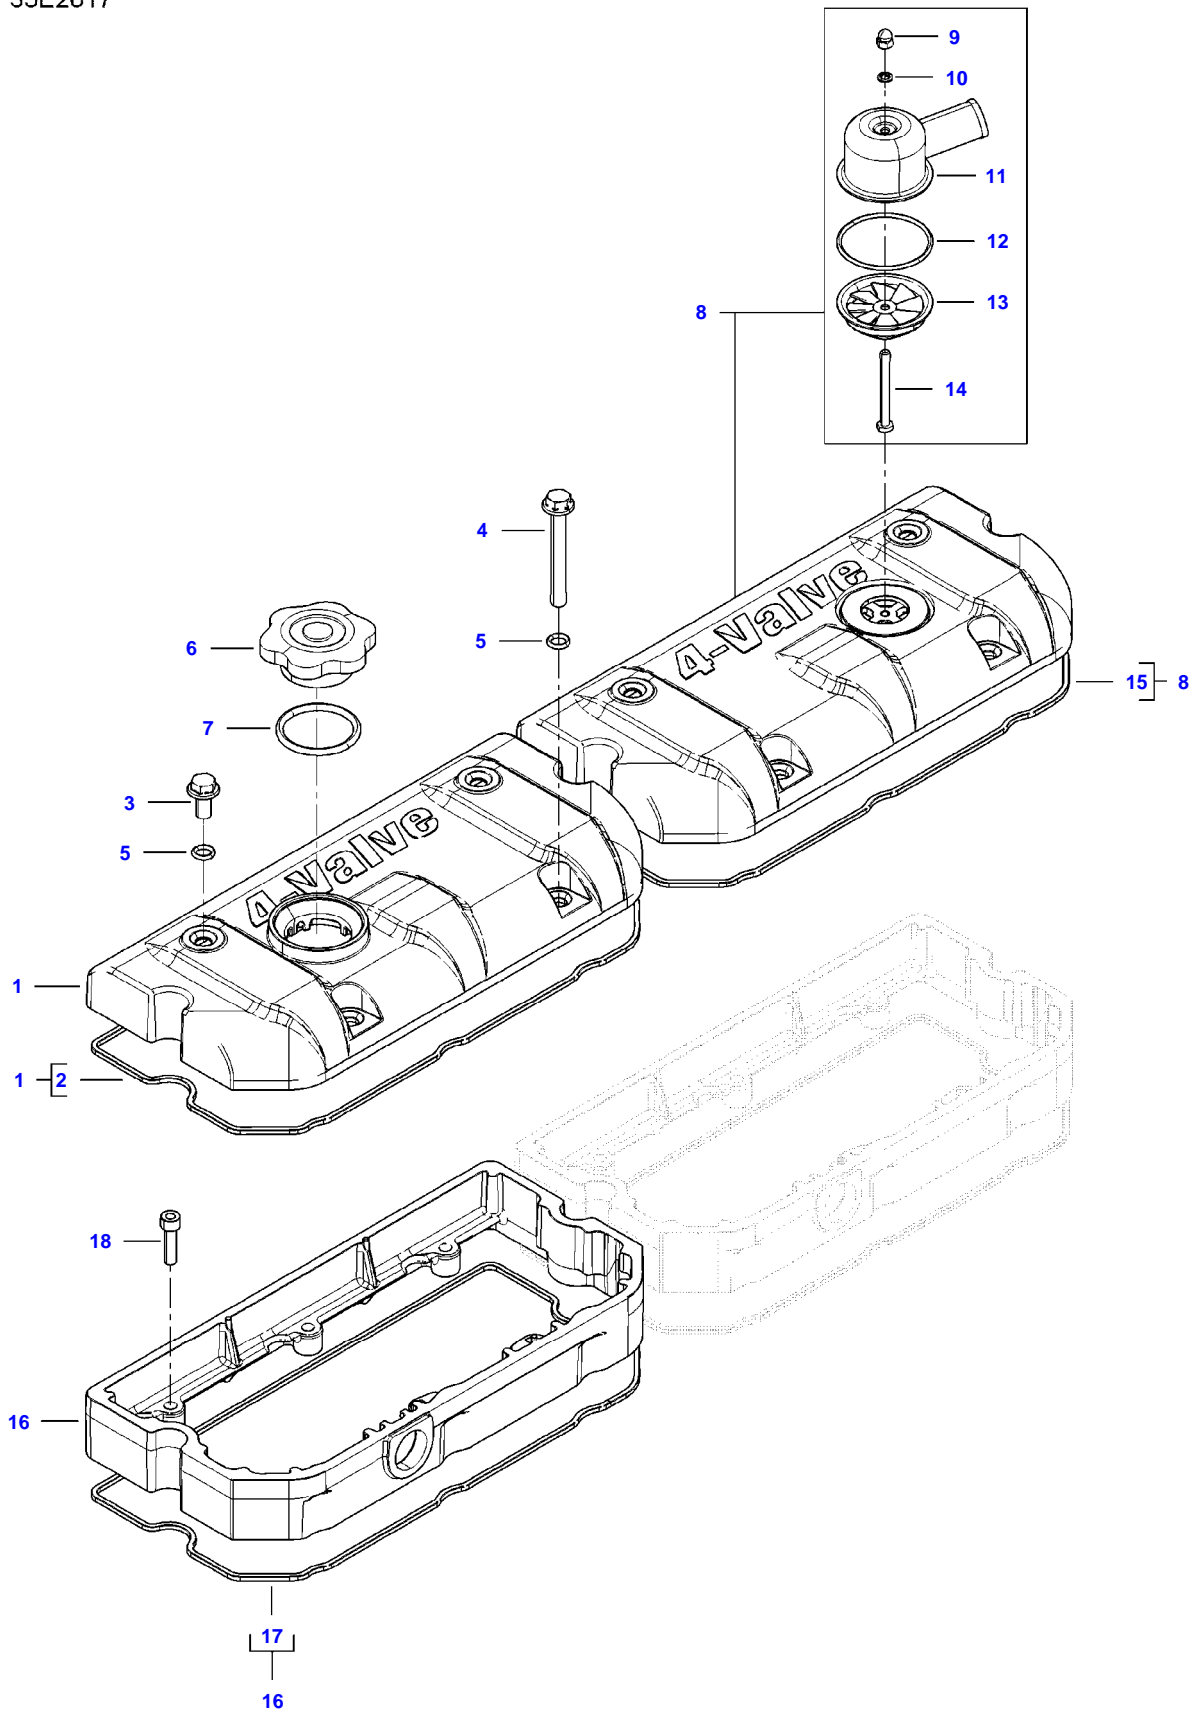

5275C COMBINE (STAGE 4 / TIER 4F) (ZN205539X03020001-999)
AP35E2617

AP35E2617

Item	Part Number	Qty	Description Comments
1	V837084222	1	VALVE ROCKER COVER
2	V837067881	1	VALVE ROCKER COVER GASKET (1) [A]
3	V540801780	4	HEXAGON FLANGE BOLT
4	V540801910	4	HEXAGON FLANGE BOLT
5	V614901030	8	O-RING [A]
6	V836659968	1	OIL FILLER CAP
7	V614704850	1	O-RING [A]
8	V837084221	1	VALVE ROCKER COVER
9	V519600602	1	NUT (8)
10	V836667508	1	SEALING WASHER (8)
11	V837070442	1	BREATHER CAP (8)
12	V836667459	1	GASKET (8)
13	V837070443	1	BREATHER (8)
14	V528801172	1	HEX CAP SCREW (8)
15	V837067881	1	VALVE ROCKER COVER GASKET (8) [A]
16	V837084220	2	VALVE ROCKER COVER FRAME
17	V837067881	2	VALVE ROCKER COVER GASKET (16) [A]
18	V581804630	6	HEX SOCKET SCREW [A] INCLUDED IN CYLINDER HEAD GASKET KIT 1