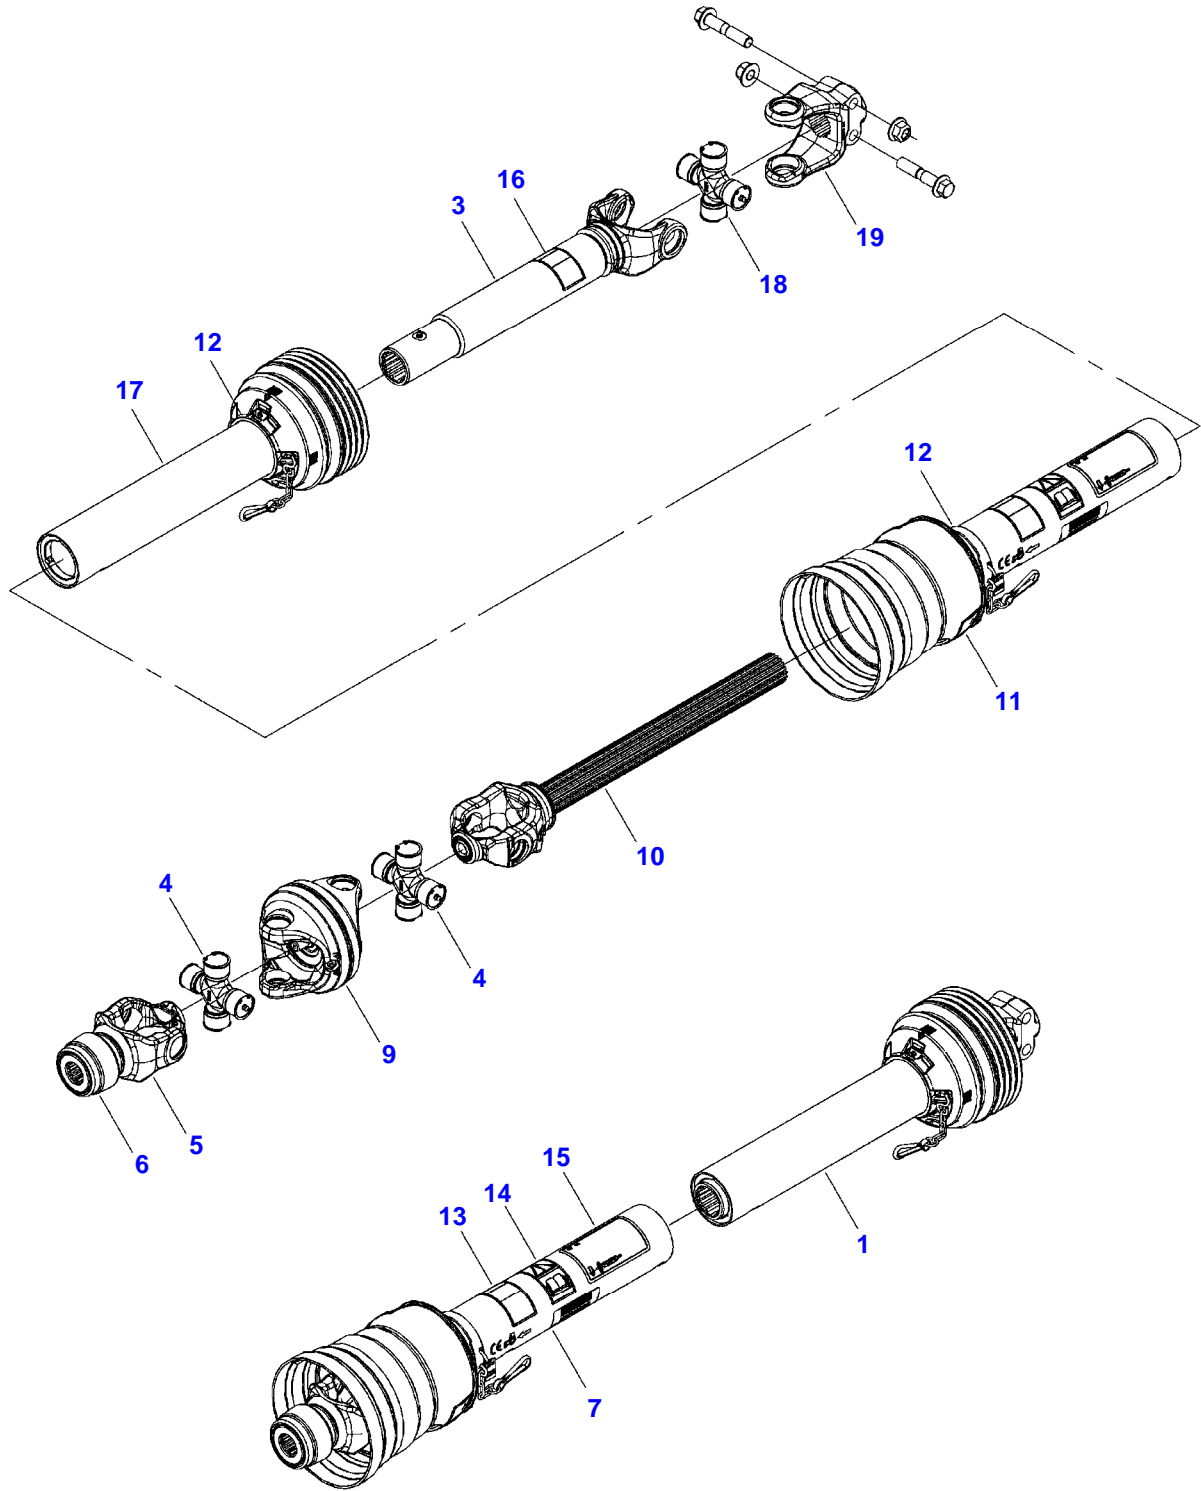

1290N / 1290S / 1290NXD / 1290SXD LARGE RECTANGULAR BALER (S.N. GHBXX101 AND
LATER)
21405739-H-1

Item	Part Number	Qty	Description Comments	Technical Specification
			1-3/8 INCH X 21 SPLINE WEASLER	
1	700742395	1	PTO HALF SHAFT	1-3/4-20 SPLINE
3	700742403	1	YOKE TUBE	
4	700742398	2	CROSS PIECE	
5	700742124	1	YOKE	
6	700742406	1	AUTO LOCK REPAIR KIT	
7	700742404	1	U-JOINT	
9	700736299	1	CONSTANT VELOCITY HOUSING	CENTER
10	700742399	1	YOKE AND SHAFT	
11	700742400	1	OUTER GUARD	
12	700723268	1	GUARD BUSHING KIT	NYLON
13	700747135	1	DANGER DECAL, ROTATING DRIVELINE	134MM X 95MM
14	700736303	1	WARNING DECAL, CE	CE
15	700742401	1	DECAL, LUBE	
16	700747136	1	DANGER DECAL, SHIELD MISSING	127MM X 87MM
17	700742402	1	INNER GUARD	
18	700724136	1	CROSS AND BEARING KIT	39MM DIA CAP, 109MM OL
19	700736740	1	YOKE	1-3/4", 20 SPLINE