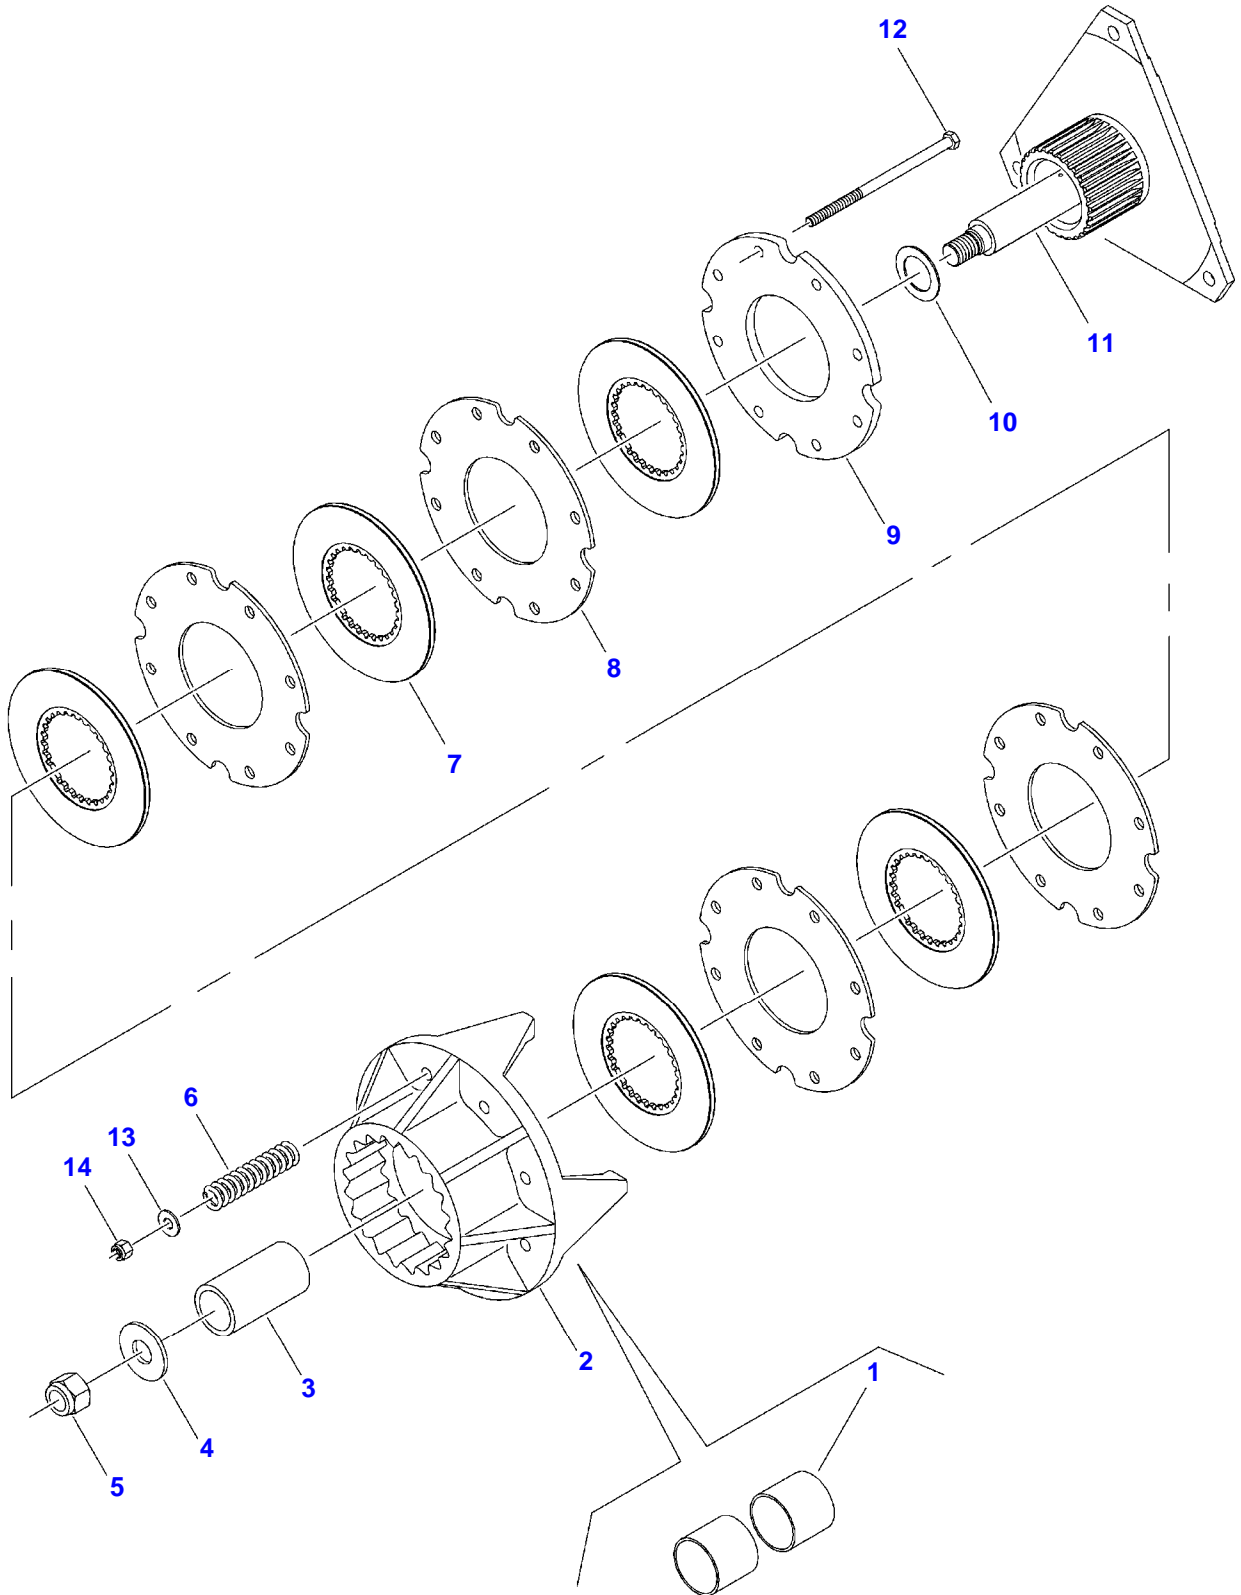

BELTS & FILTERS GUIDE

Page01-0001

Item	Part Number	Qty	Description Comments
1	700738685	1	FILTER
	700738686	1	FILTER ELEMENT

1290N / 1290S / 1290NXD / 1290SXD LARGE RECTANGULAR BALER (S.N. GHBXX101 AND LATER)
1779671-H-1

1779671-H-1

MAIN DRIVE

Item	Part Number	Qty	Description Comments	Technical Specification
1	3009222X1	4	HEXAGON FLANGE BOLT	M12 X 40 (1.75) ISO 10.9 ZN
2	700711557	4	FLAT WASHER	1/2"
3	3012141X1	4	HEXAGON FLANGE BOLT	M6 X 16 (1.0) ISO 8.8 ZN
8	71432183	3	WASHER	M12 - 1/2
9	70921597	2	SCREW	
10	700703922	2	HEX FLANGE LOCKNUT	5/8"-11
11	700113037	2	PAWL PIN	
12	700113036	2	CLUTCH PAWL	
13	N856869	2	SLOTTED SPRING PIN	3/16" X 1-1/2"
14	70915276	1	GREASE FITTING	1/8"-27, 90D
15	6522932	2	CLUTCH SHIM	1-13/32" ID X 2-1/4" OD
16	700744198	1	CONE SHIELD	

1290N / 1290S / 1290NXD / 1290SXD LARGE RECTANGULAR BALER (S.N. GHBXX101 AND LATER)
242964-H-1

Item	Part Number	Qty	Description Comments	Technical Specification
1	7852114	2	BUSH	1-1/2" ID X 1-3/8", BRONZE
2	700164637	1	CLUTCH HOUSING	
	7852114	2	BUSH	1-1/2" ID X 1-3/8", BRONZE
3	6350805	1	HEADER PICKUP TUBE	2" OD X 3-3/4"
4	76521	1	FLAT WASHER	NON-PLATED, 7/8
5	700707250	1	HEX NUT	7/8"-14
6	858019	8	COMPRESSION SPRING	
7	700108820	5	FRICTION DISC	6-7/8" DIA
8	700112903	4	CLUTCH PLATE	
9	6522866	1	CLUTCH PLATE	
10	Y52274	1	BUSH	1-3/8" X 14 GAUGE
11	700193077	1	CLUTCH PILOT	
12	700732562	8	HEXAGONAL HEAD BOLT	3/8"-16 X 7-1/2", GR5
13	SN317	8	FLAT WASHER	3/8"
14	Y704734	8	FLANGE LOCKNUT	3/8"-16, GRG