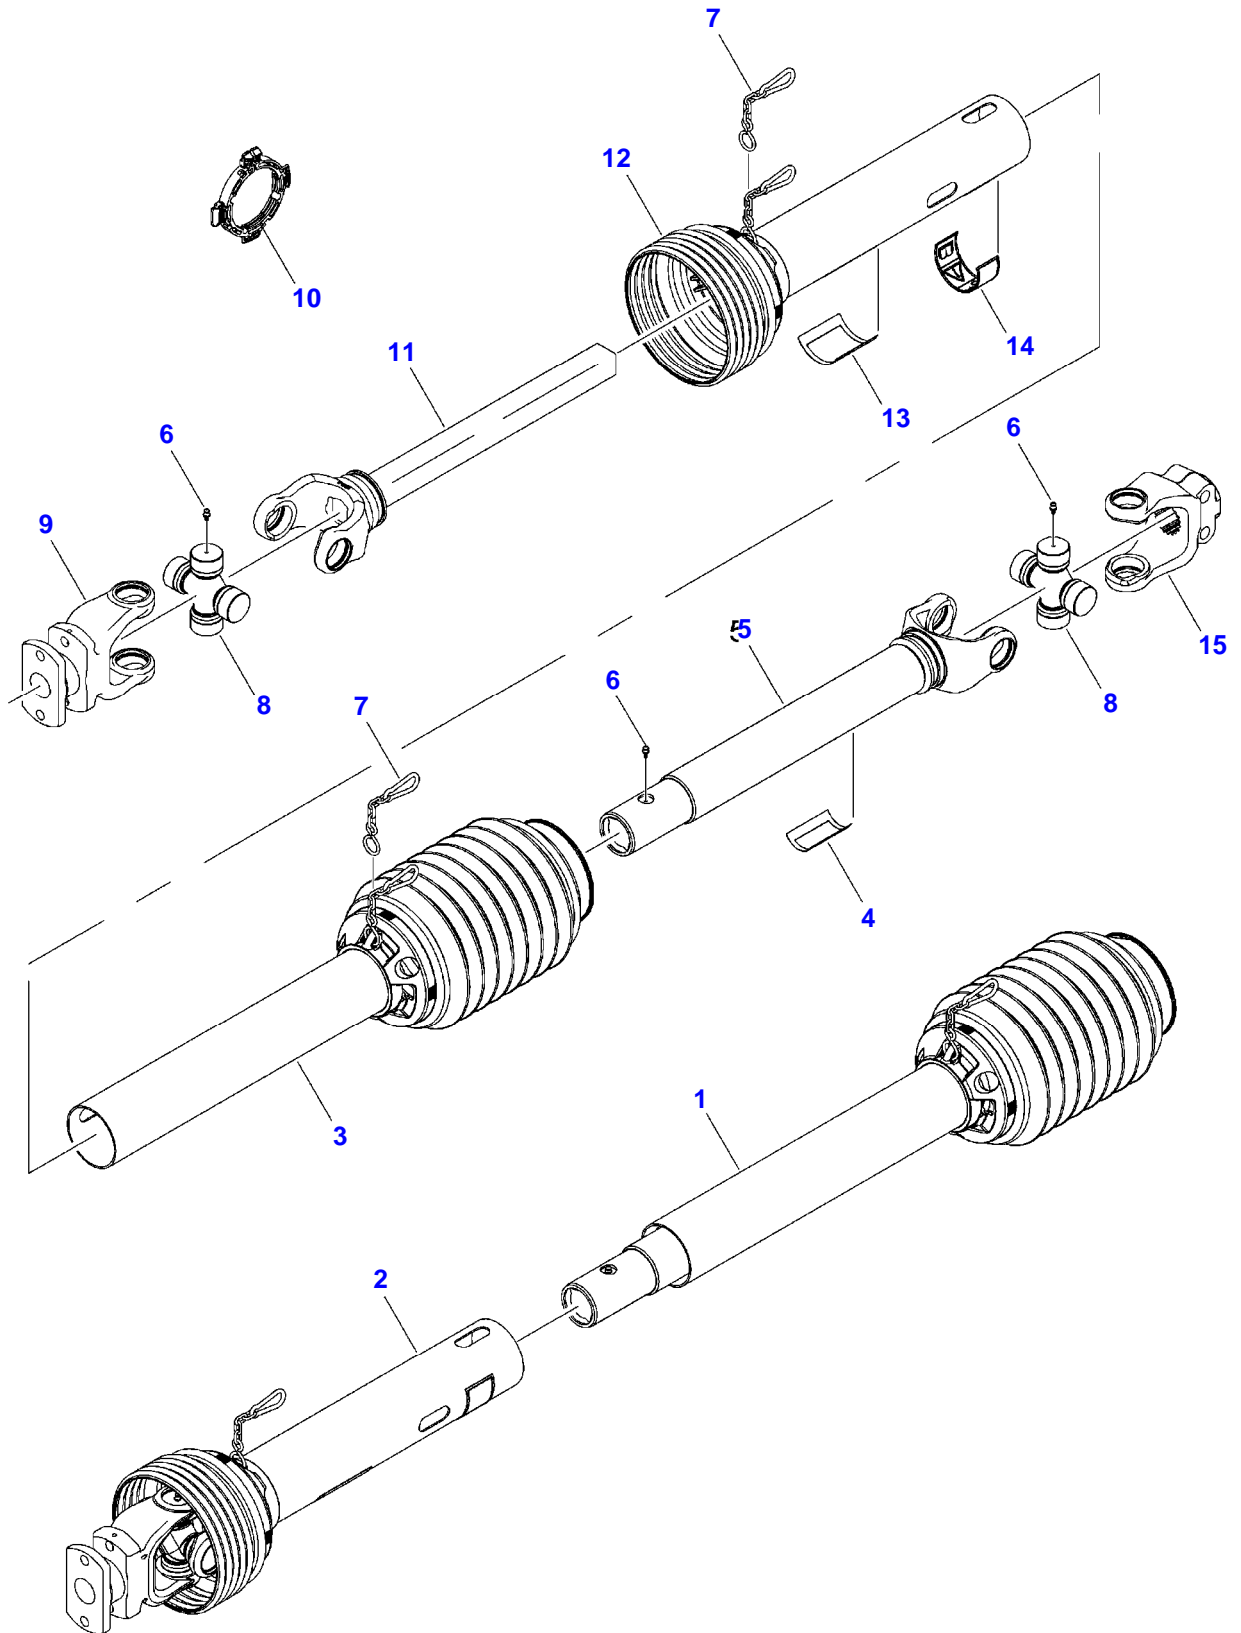

1290N / 1290S / 1290NXD / 1290SXD LARGE RECTANGULAR BALER (S.N. GHBXX101 AND LATER)
242965-H-1

SECONDARY DRIVE SHAFT
NON-XD

Item	Part Number	Qty	Description Comments	Technical Specification
1	700724125	1	PTO HALF SHAFT	
2	700724123	1	PTO HALF SHAFT	
3	700724141	1	DRIVE-SHAFT SAFETY GUARD	
4	700747136	1	DANGER DECAL, SHIELD MISSING	127MM X 87MM
5	700724142	1	YOKE TUBE [A]	
6	70923219	3	GREASE FITTING	1/4"-28
7	700729055	2	KIT	
8	700724136	2	CROSS AND BEARING KIT	39MM DIA CAP, 109MM OL
	70923219	1	GREASE FITTING	1/4"-28
9	700706955	1	YOKE	
	1124697	1	BALL BEARING	25X47X12
	700706956	1	BUSH	35MM X 41MM X 32MM, BRONZE
	70927699	1	RETAINING RING	
	70915275	1	GREASE FITTING	1/4"-28, 65D
10	700723268	2	GUARD BUSHING KIT	NYLON
11	700724137	1	YOKE SHAFT	
12	700724140	1	DRIVE-SHAFT SAFETY GUARD [A]	
13	700747135	1	DANGER DECAL, ROTATING DRIVELINE	134MM X 95MM
14	700746100	1	WARNING DECAL	
15	700721794	1	YOKE	

[A] THE APPROPRIATE SAFETY DECALS MUST BE ORDERED AND FITTED TO THIS PART