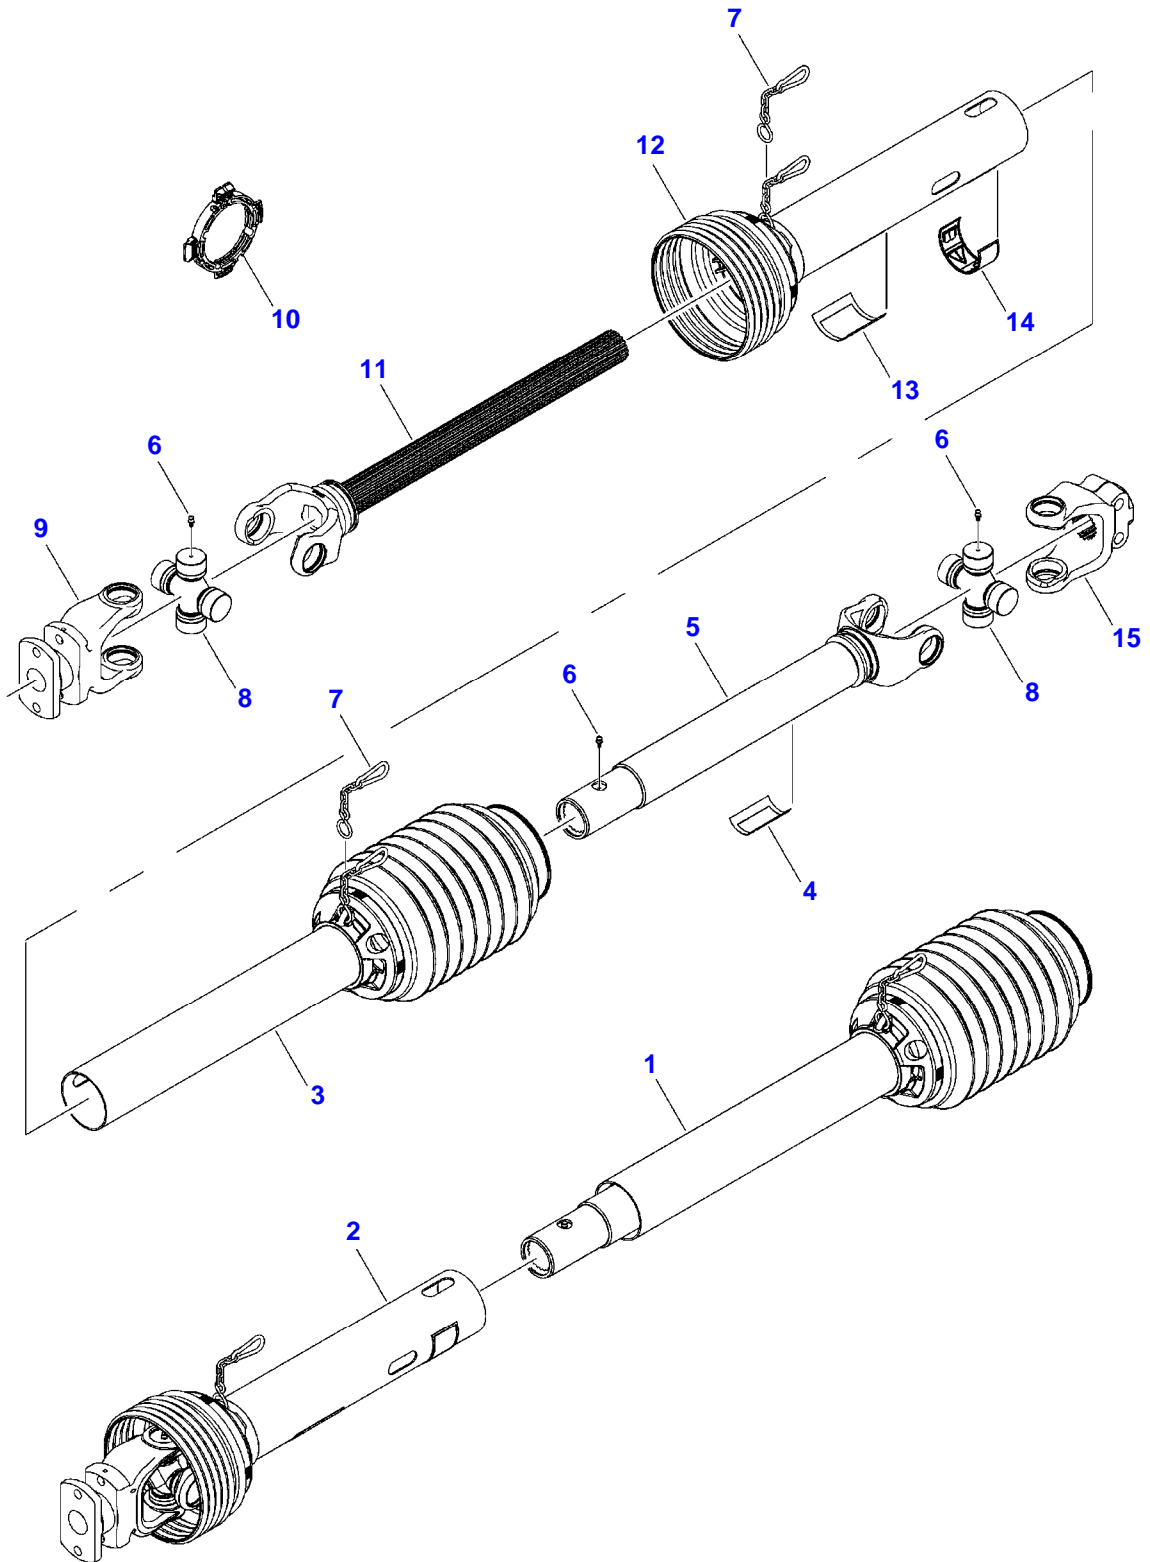

1779671-H-1

MAIN DRIVE

Item	Part Number	Qty	Description Comments	Technical Specification
1	3009222X1	4	HEXAGON FLANGE BOLT	M12 X 40 (1.75) ISO 10.9 ZN
2	700711557	4	FLAT WASHER	1/2"
3	3012141X1	4	HEXAGON FLANGE BOLT	M6 X 16 (1.0) ISO 8.8 ZN
8	71432183	3	WASHER	M12 - 1/2
9	70921597	2	SCREW	
10	700703922	2	HEX FLANGE LOCKNUT	5/8"-11
11	700113037	2	PAWL PIN	
12	700113036	2	CLUTCH PAWL	
13	N856869	2	SLOTTED SPRING PIN	3/16" X 1-1/2"
14	70915276	1	GREASE FITTING	1/8"-27, 90D
15	6522932	2	CLUTCH SHIM	1-13/32" ID X 2-1/4" OD
16	700744198	1	CONE SHIELD	

1290N / 1290S / 1290NXD / 1290SXD LARGE RECTANGULAR BALER (S.N. GHBXX101 AND
LATER)
5878640-H-1

Item	Part Number	Qty	Description Comments	Technical Specification
1	355994X1	2	INTERNAL RETAINING RING	B.D.: 3.938" - PH
2	700721594	2	BALL BEARING	45 X 100 X 25MM
3	700744200	1	HOUSING SUPPORT	
4	700174791	1	DRIVE SHAFT	

[A] THE APPROPRIATE SAFETY DECALS MUST BE ORDERED AND FITTED TO THIS PART

1290N / 1290S / 1290NXD / 1290SXD LARGE RECTANGULAR BALER (S.N. GHBXX101 AND LATER)
1779655-H-1

Item	Part Number	Qty	Description Comments	Technical Specification
1	700736940	1	PTO HALF SHAFT	1-3/4" X 1-11/16", 20 SPL
2	700736939	1	PTO HALF SHAFT	1-11/16" DIA SPLINE
3	700736747	1	GUARD	
4	700747136	1	DANGER DECAL, SHIELD MISSING	127MM X 87MM
5	700736938	1	YOKE [A]	TUBE&SLIP SLEEVE
6	70923219	3	GREASE FITTING	1/4"-28
7	700729055	2	KIT	
8	700724136	2	CROSS AND BEARING KIT	39MM DIA CAP, 109MM OL
	70923219	1	GREASE FITTING	1/4"-28
9	700736743	1	YOKE	
	1124697	1	BALL BEARING	25X47X12
	700706956	1	BUSH	35MM X 41MM X 32MM, BRONZE
	70927699	1	RETAINING RING	
	70915275	1	GREASE FITTING	1/4"-28, 65D
10	700723268	2	GUARD BUSHING KIT	NYLON
11	700736745	1	YOKE	1-11/16", 20 SPLINE
12	700736746	1	GUARD [A]	
13	700747135	1	DANGER DECAL, ROTATING DRIVELINE	134MM X 95MM
14	700746100	1	WARNING DECAL	
15	700736740	1	YOKE	1-3/4", 20 SPLINE