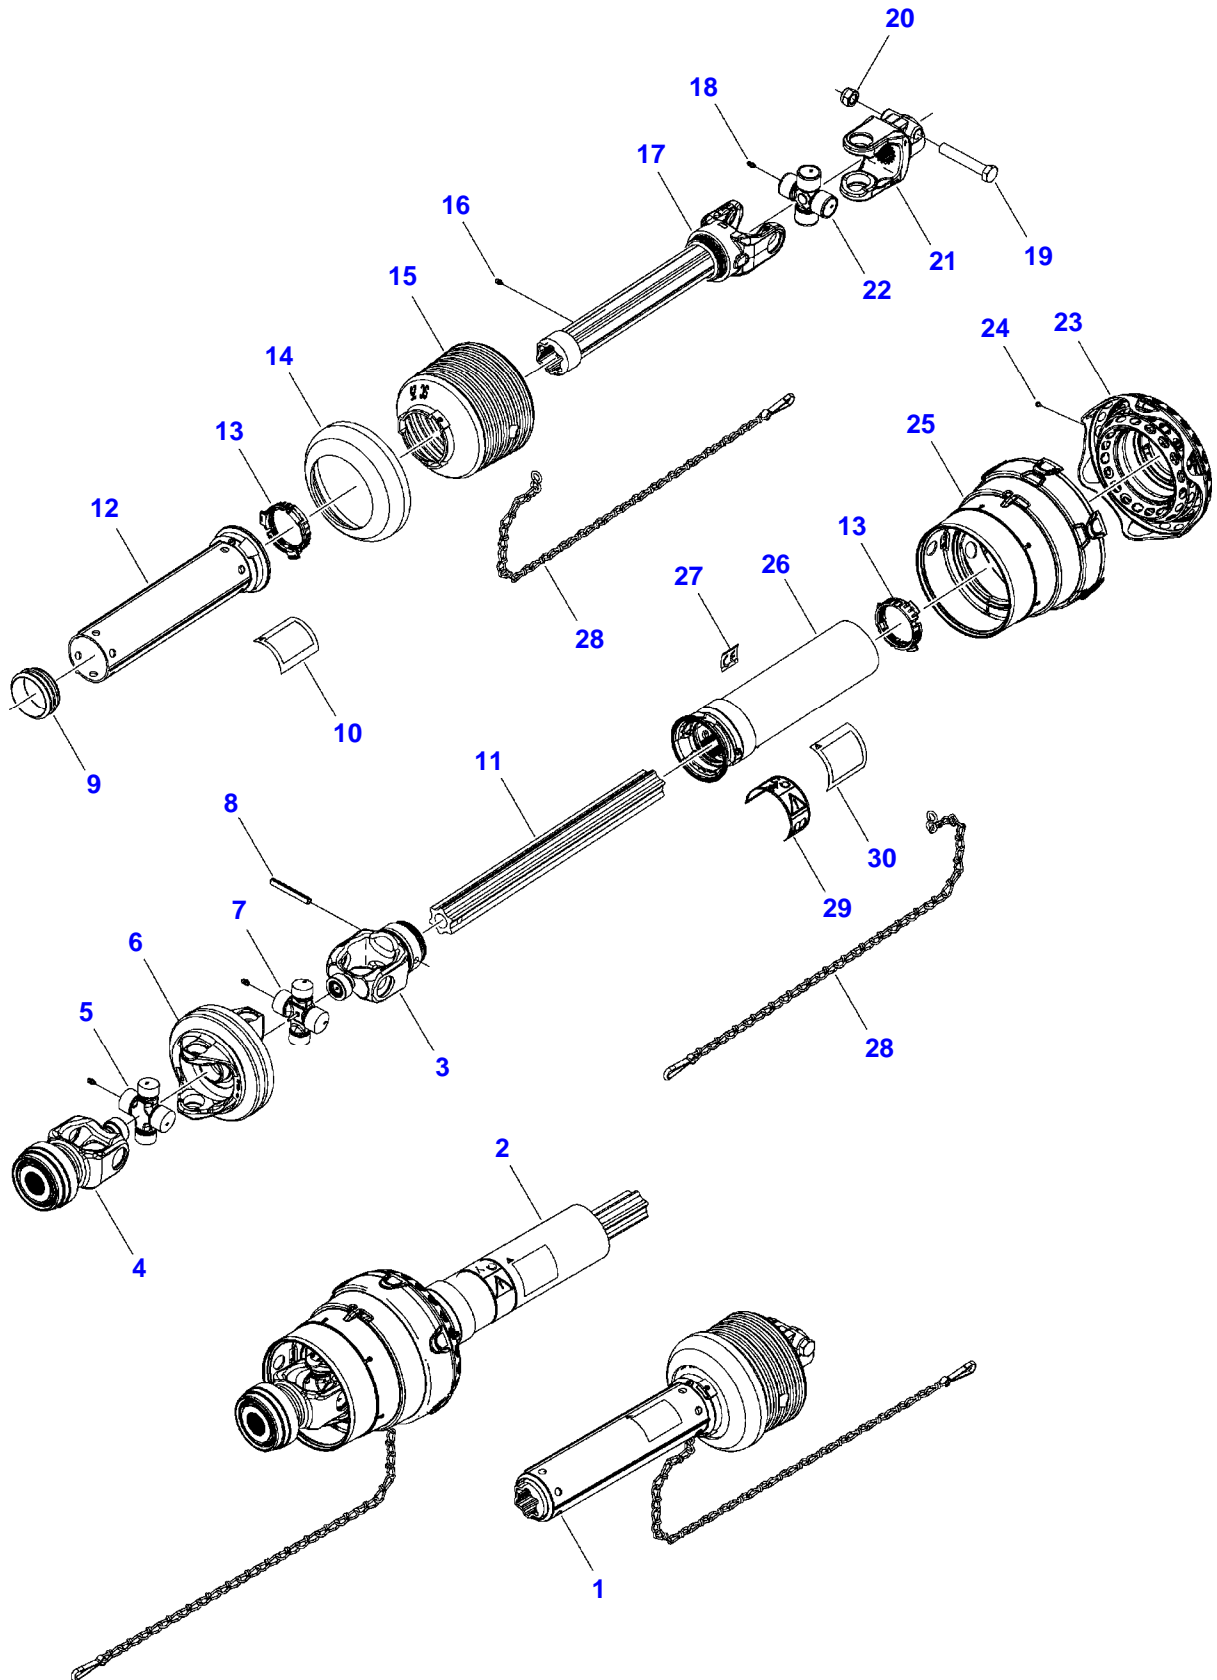

1290N / 1290S / 1290NXD / 1290SXD LARGE RECTANGULAR BALER (S.N. GHBXX101 AND LATER)
242734-H-1

242734-H-1

Item	Part Number	Qty	Description Comments	Technical Specification
1-3/4 INCH X 20 SPLINE				
1	700737113	1	PTO HALF SHAFT	1-3/4", 20 SPLINE
2	700735108	1	PTO HALF SHAFT	1-3/4", 20 SPLINE
3	700735112	1	YOKE	
4	700735127	1	YOKE	1-3/4", 20 SPLINE
	700735128	1	REPAIR KIT	LOCK
5	700735113	1	CROSS AND BEARING KIT	32 & 36MM DIA CAP, 112MM OL
6	700735110	1	DOUBLE YOKE	
7	700735111	1	CROSS AND BEARING KIT	32 & 36MM DIA CAP, 112MM OL
8	763847	1	SPRING PIN	10 X 75 MM
9	700735123	1	BEARING BRACKET	
10	700747136	1	DANGER DECAL, SHIELD MISSING	127MM X 87MM
11	700735114	1	INNER PROFILE SHAFT	
12	700737117	1	INNER GUARD [A]	
13	6581954	2	BEARING RING	
14	700735124	1	REINFORCING COLLAR	
15	700735122	1	CONE GUARD	7 RIB
16	700713262	1	GREASE FITTING	1/4"-28 X 9/16"
17	700737115	1	YOKE TUBE	IB (S5G)
18	1440838X1	3	GREASE NIPPLE	M6 CL5.8 ZN
19	339182X1	1	HEXAGONAL HEAD BOLT	M16 X 90 (2.0) ISO 8.8 ZN
20	1442739X1	1	HEX LOCKNUT	M16 (2.0) ISO 8 ZN
21	700737116	1	YOKE	1-3/4"-20 SPLINE
22	700735116	1	CROSS AND BEARING KIT	36MM DIA CAP, 89MM OL
23	700735121	1	GUARD CONE AND FLEX NET	
24	1077994M1	10	SCREW	
25	700735120	1	DRIVE-SHAFT SAFETY GUARD	
26	700735117	1	GUARD TUBE AND CAP [A]	
27	700735129	1	DECAL, CE	
28	71382485	2	SAFETY CHAIN	
29	700746100	1	WARNING DECAL	
30	700747135	1	DANGER DECAL, ROTATING DRIVELINE [A] THE APPROPRIATE SAFETY DECALS MUST BE ORDERED AND FITTED TO THIS PART	134MM X 95MM