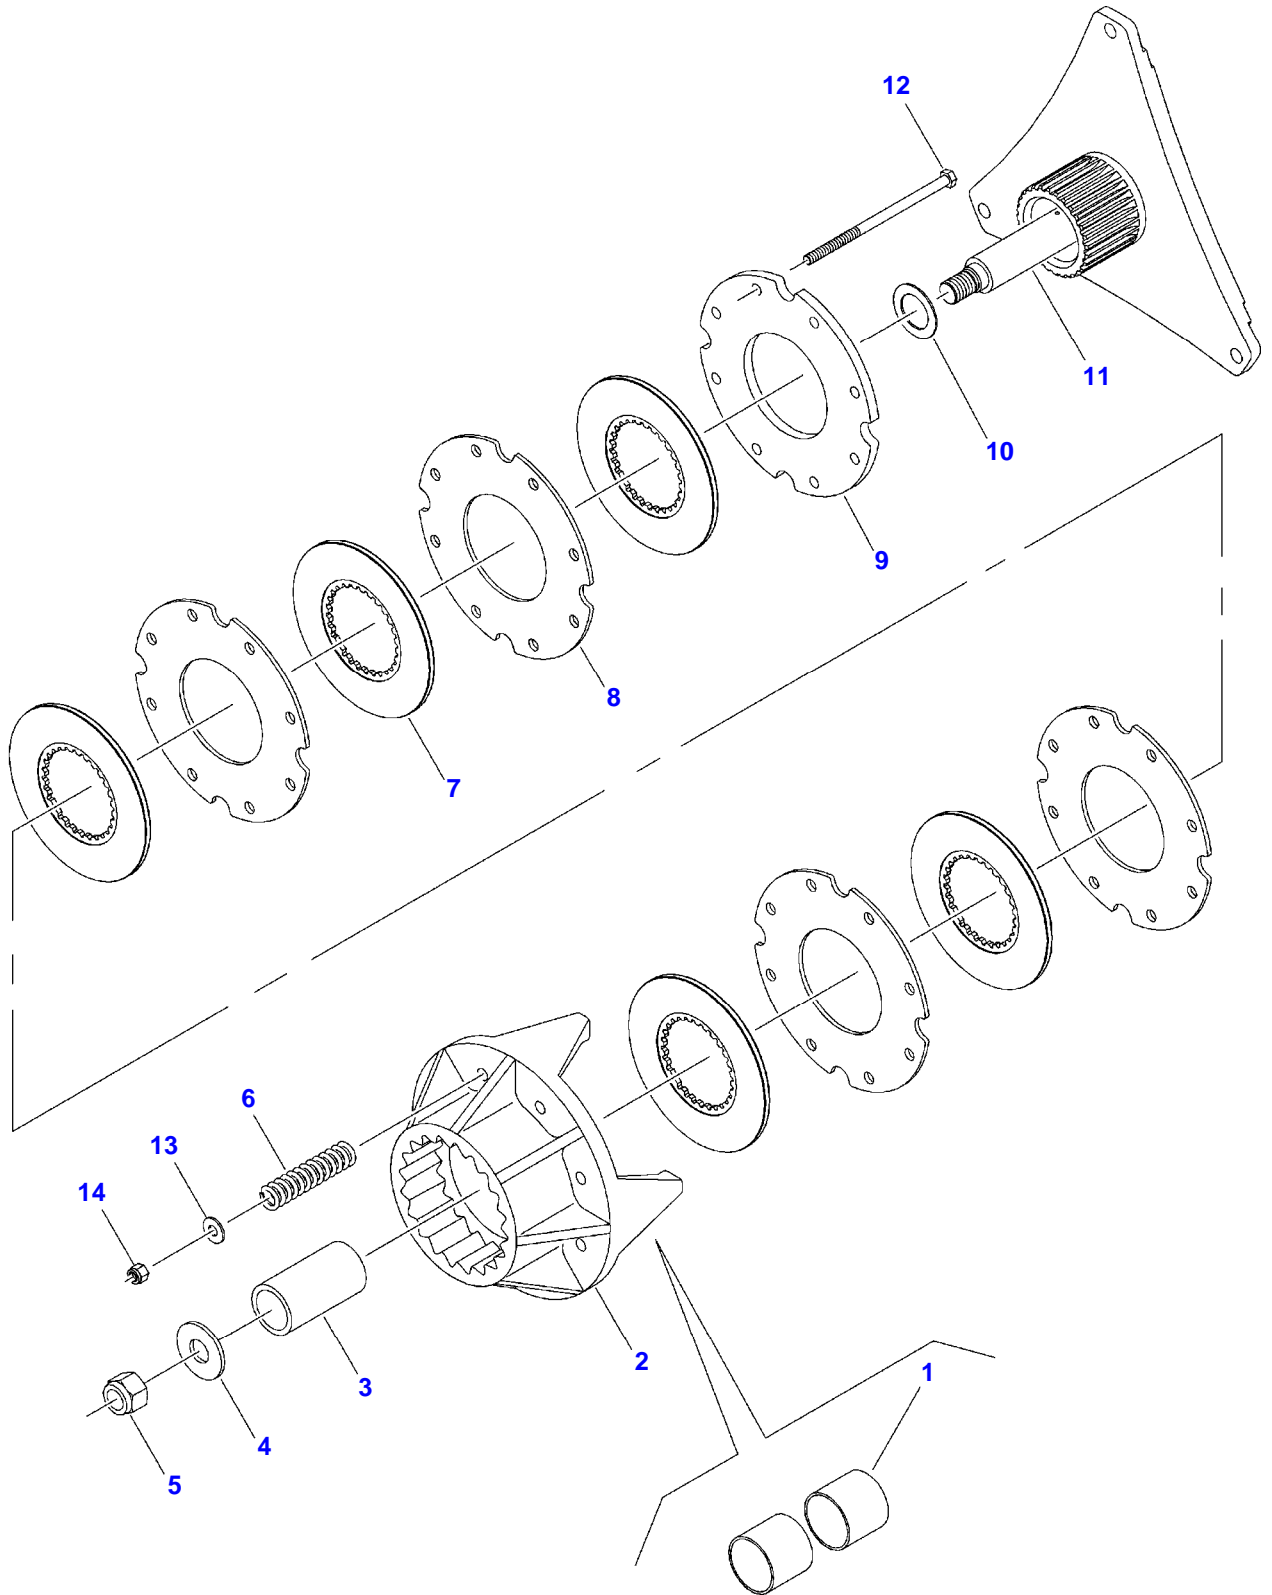

1779671-H-1

MAIN DRIVE

Item	Part Number	Qty	Description Comments	Technical Specification
1	3009222X1	4	HEXAGON FLANGE BOLT	M12 X 40 (1.75) ISO 10.9 ZN
2	700711557	4	FLAT WASHER	1/2"
3	3012141X1	4	HEXAGON FLANGE BOLT	M6 X 16 (1.0) ISO 8.8 ZN
8	71432183	3	WASHER	M12 - 1/2
9	70921597	2	SCREW	
10	700703922	2	HEX FLANGE LOCKNUT	5/8"-11
11	700113037	2	PAWL PIN	
12	700113036	2	CLUTCH PAWL	
13	N856869	2	SLOTTED SPRING PIN	3/16" X 1-1/2"
14	70915276	1	GREASE FITTING	1/8"-27, 90D
15	6522932	2	CLUTCH SHIM	1-13/32" ID X 2-1/4" OD
16	700744198	1	CONE SHIELD	

1290N / 1290S / 1290NXD / 1290SXD LARGE RECTANGULAR BALER (S.N. GHBXX101 AND LATER)
242964-H-1

Item	Part Number	Qty	Description Comments	Technical Specification
1	7852114	2	BUSH	1-1/2" ID X 1-3/8", BRONZE
2	700164637	1	CLUTCH HOUSING	
	7852114	2	BUSH	1-1/2" ID X 1-3/8", BRONZE
3	6350805	1	HEADER PICKUP TUBE	2" OD X 3-3/4"
4	76521	1	FLAT WASHER	NON-PLATED, 7/8
5	700707250	1	HEX NUT	7/8"-14
6	858019	8	COMPRESSION SPRING	
7	700108820	5	FRICTION DISC	6-7/8" DIA
8	700112903	4	CLUTCH PLATE	
9	6522866	1	CLUTCH PLATE	
10	Y52274	1	BUSH	1-3/8" X 14 GAUGE
11	700193077	1	CLUTCH PILOT	
12	700732562	8	HEXAGONAL HEAD BOLT	3/8"-16 X 7-1/2", GR5
13	SN317	8	FLAT WASHER	3/8"
14	Y704734	8	FLANGE LOCKNUT	3/8"-16, GRG

1290N / 1290S / 1290NXD / 1290SXD LARGE RECTANGULAR BALER (S.N. GHBXX101 AND LATER)
1779694-H-1

Item	Part Number	Qty	Description Comments	Technical Specification
1	7852114	2	BUSH	1-1/2" ID X 1-3/8", BRONZE
2	700164637	1	CLUTCH HOUSING	
	7852114	2	BUSH	1-1/2" ID X 1-3/8", BRONZE
3	6350805	1	HEADER PICKUP TUBE	2" OD X 3-3/4"
4	76521	1	FLAT WASHER	NON-PLATED, 7/8
5	700707250	1	HEX NUT	7/8"-14
6	858019	8	COMPRESSION SPRING	
7	700108820	5	FRICTION DISC	6-7/8" DIA
8	700112903	4	CLUTCH PLATE	
9	6522866	1	CLUTCH PLATE	
10	Y52274	1	BUSH	1-3/8" X 14 GAUGE
11	700177894	1	SHAFT	
12	700732562	8	HEXAGONAL HEAD BOLT	3/8"-16 X 7-1/2", GR5
13	SN317	8	FLAT WASHER	3/8"
14	704734	8	HEX FLANGE LOCKNUT	3/8"-16