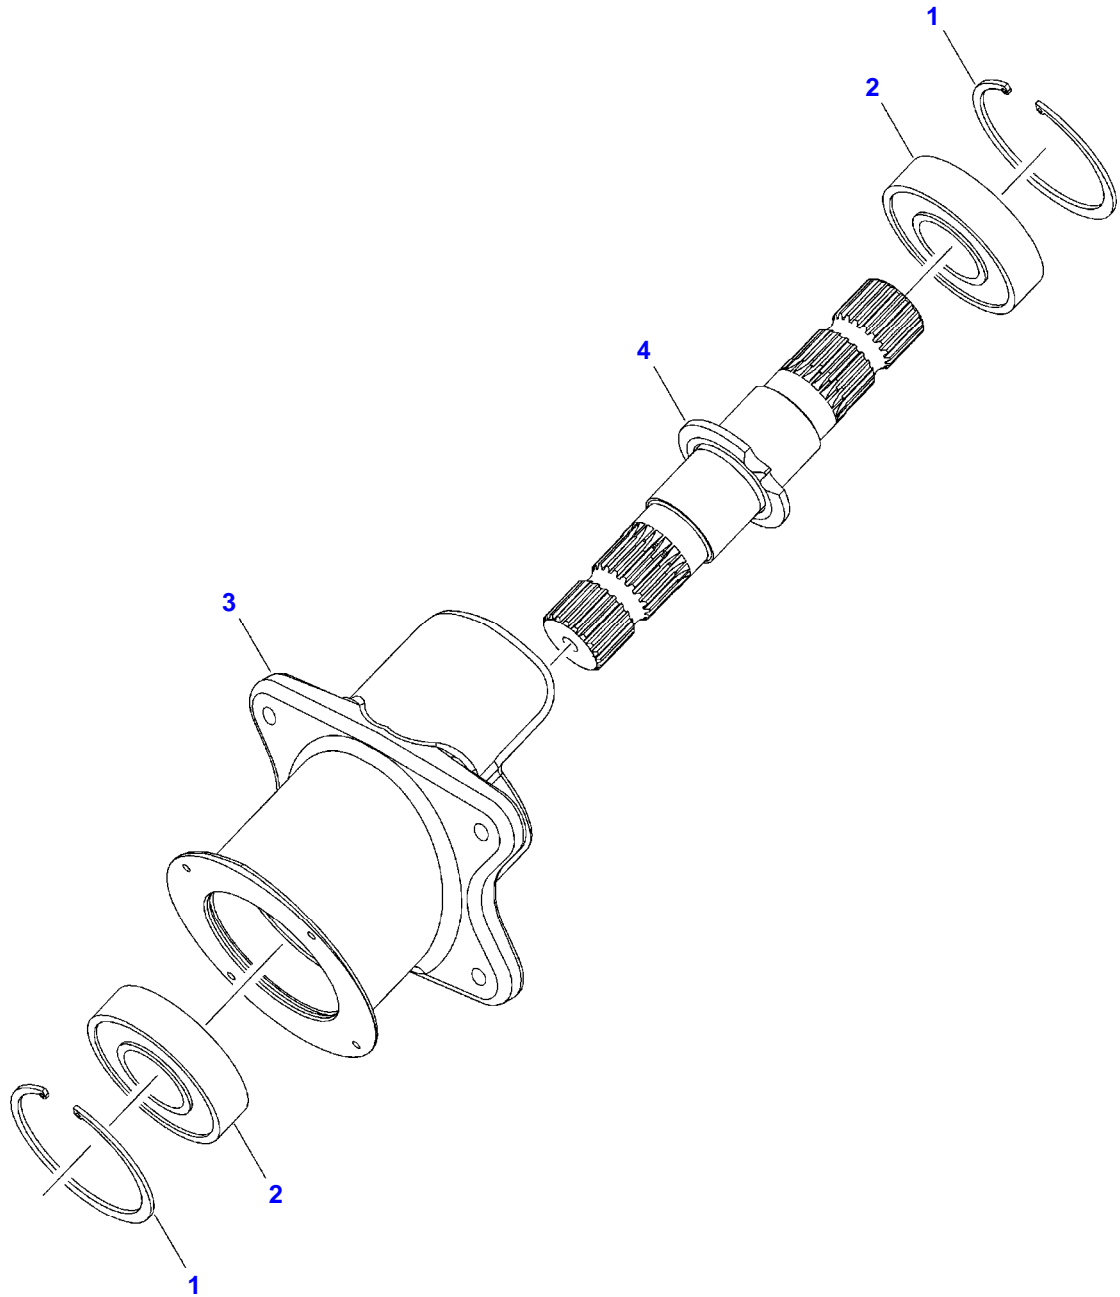

1290N / 1290S / 1290NXD / 1290SXD LARGE RECTANGULAR BALER (S.N. GHBXX101 AND
LATER)
5878640-H-1

Item	Part Number	Qty	Description Comments	Technical Specification
1	355994X1	2	INTERNAL RETAINING RING	B.D.: 3.938" - PH
2	700721594	2	BALL BEARING	45 X 100 X 25MM
3	700744200	1	HOUSING SUPPORT	
4	700174791	1	DRIVE SHAFT