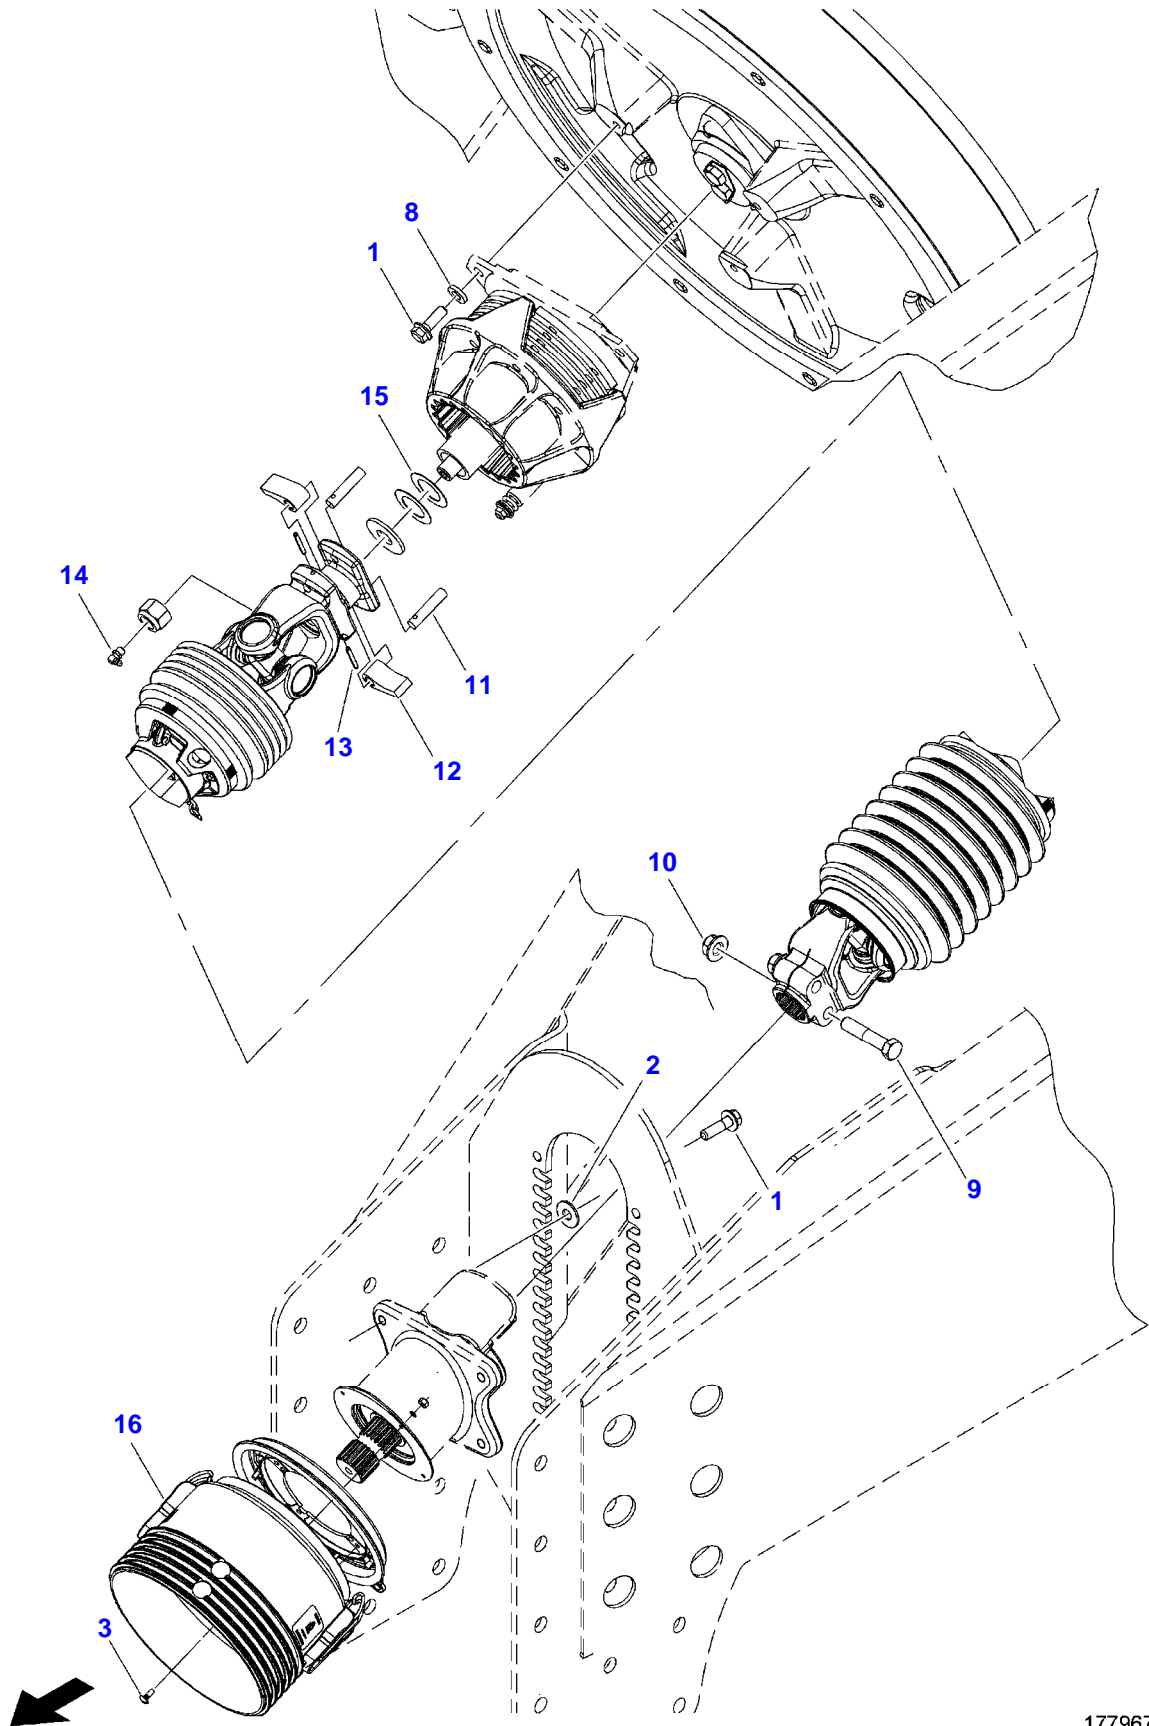

1779671-H-1

MAIN DRIVE

Item	Part Number	Qty	Description Comments	Technical Specification
1	3009222X1	4	HEXAGON FLANGE BOLT	M12 X 40 (1.75) ISO 10.9 ZN
2	700711557	4	FLAT WASHER	1/2"
3	3012141X1	4	HEXAGON FLANGE BOLT	M6 X 16 (1.0) ISO 8.8 ZN
8	71432183	3	WASHER	M12 - 1/2
9	70921597	2	SCREW	
10	700703922	2	HEX FLANGE LOCKNUT	5/8"-11
11	700113037	2	PAWL PIN	
12	700113036	2	CLUTCH PAWL	
13	N856869	2	SLOTTED SPRING PIN	3/16" X 1-1/2"
14	70915276	1	GREASE FITTING	1/8"-27, 90D
15	6522932	2	CLUTCH SHIM	1-13/32" ID X 2-1/4" OD
16	700744198	1	CONE SHIELD	