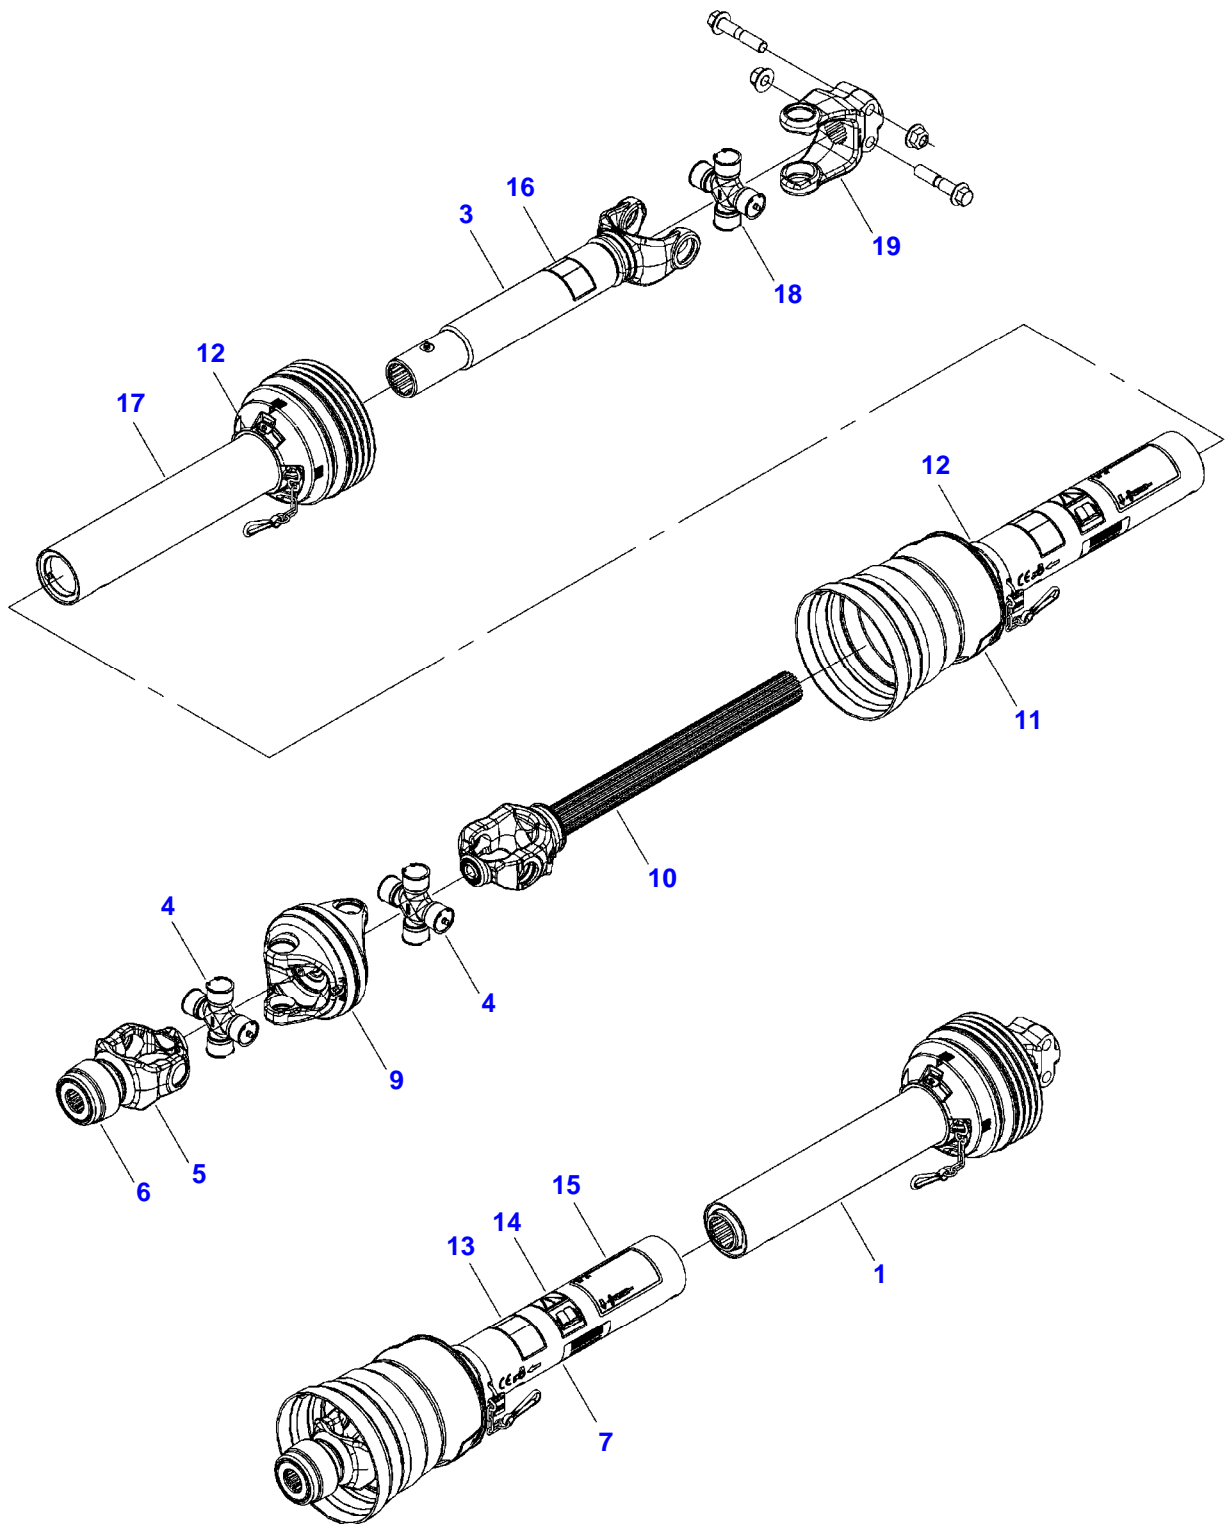

870 LARGE RECTANGULAR BALERS (S.N. GHB01101 AND LATER)
21405739-H-1

Item	Part Number	Qty	Description Comments	Technical Specification
			1-3/8 INCH X 21 SPLINE WEASLER	
1	700742395	1	PTO HALF SHAFT	1-3/4-20 SPLINE
3	700742403	1	YOKE TUBE	
4	700742398	2	CROSS PIECE	
5	700742124	1	YOKE	
6	700742406	1	AUTO LOCK REPAIR KIT	
7	700742404	1	U-JOINT	
9	700736299	1	CONSTANT VELOCITY HOUSING	CENTER
10	700742399	1	YOKE AND SHAFT	
11	700742400	1	OUTER GUARD	
12	700723268	1	GUARD BUSHING KIT	NYLON
13	700747135	1	DANGER DECAL, ROTATING DRIVELINE	134MM X 95MM
14	700736303	1	WARNING DECAL, CE	CE
15	700742401	1	DECAL, LUBE	
16	700747136	1	DANGER DECAL, SHIELD MISSING	127MM X 87MM
17	700742402	1	INNER GUARD	
18	700724136	1	CROSS AND BEARING KIT	39MM DIA CAP, 109MM OL
19	700736740	1	YOKE	1-3/4", 20 SPLINE