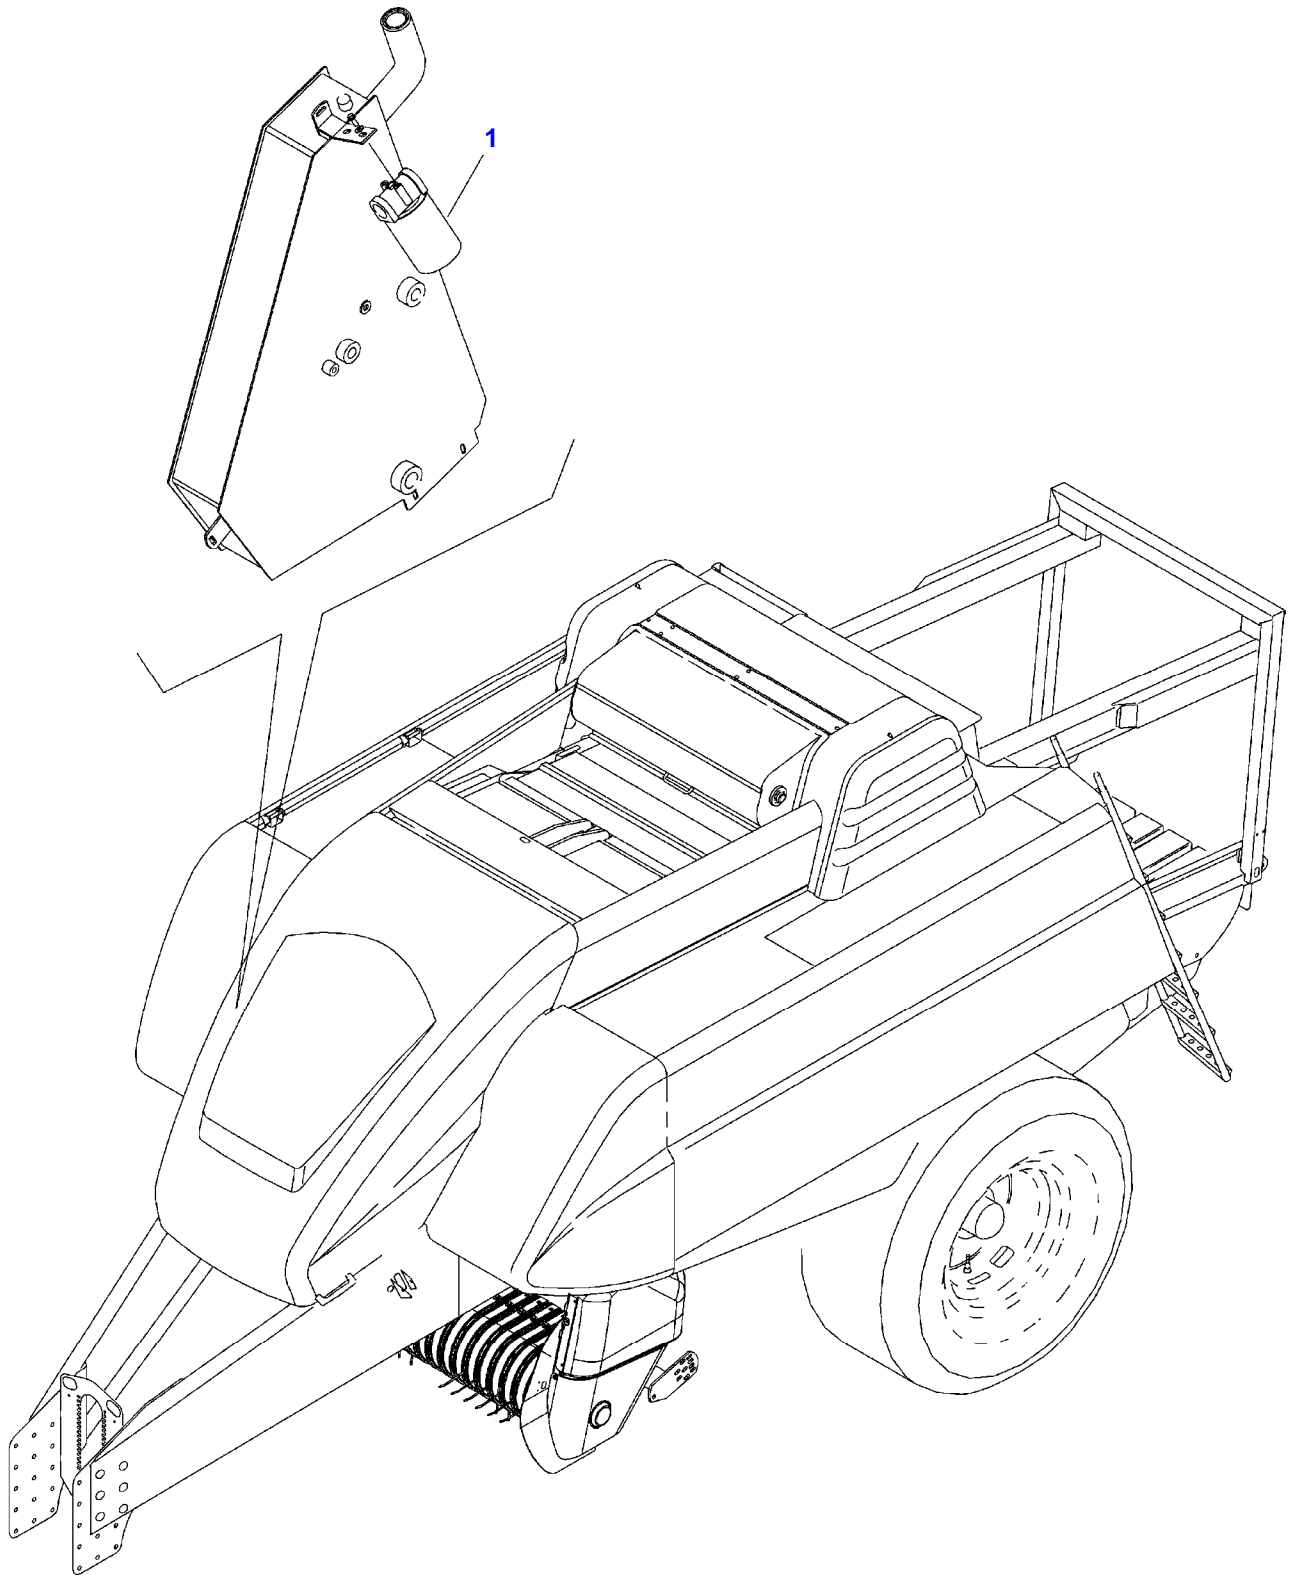

870 LARGE RECTANGULAR BALERS (S.N. GHB01101 AND LATER)
1791895-H-1