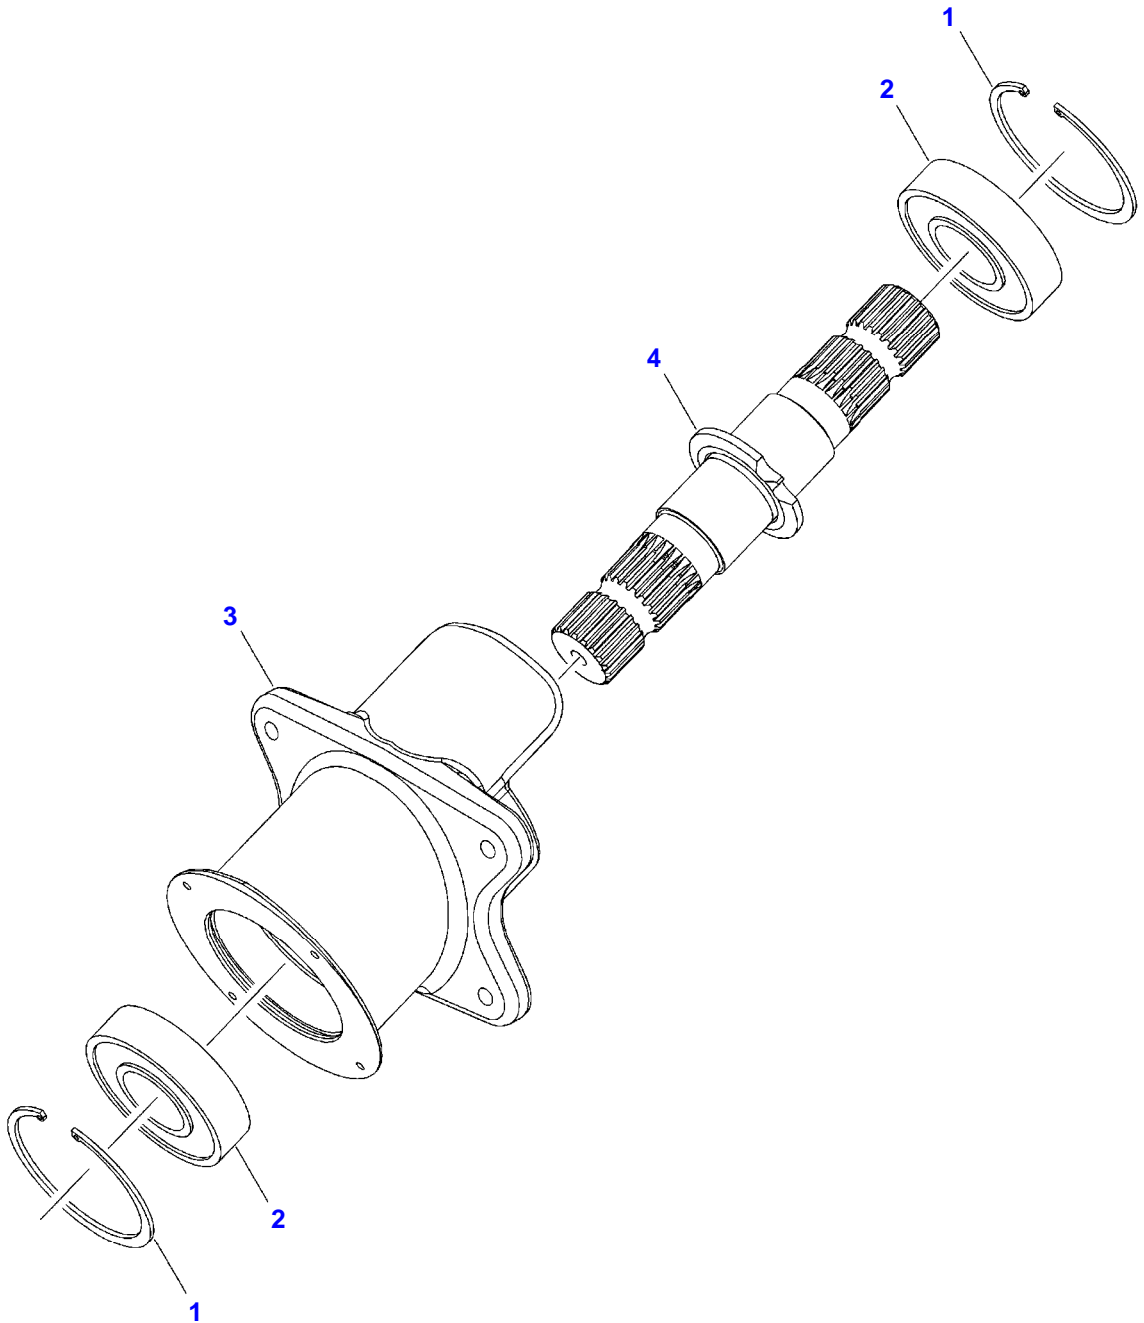

870 LARGE RECTANGULAR BALERS (S.N. GHB01101 AND LATER)
5880348-H-1

5880348-H-1

MAIN DRIVE

Item	Part Number	Qty	Description Comments	Technical Specification
1	8701237	3	HEXAGON FLANGE BOLT	1/2"-13 X 1-1/2", GR8
2	700711557	4	FLAT WASHER	1/2"
3	3012141X1	4	HEXAGON FLANGE BOLT	M6 X 16 (1.0) ISO 8.8 ZN
4	700744198	1	CONE SHIELD	
5	70921597	2	SCREW	
6	700711198	2	HEX FLANGE LOCKNUT	5/8"-11, GRG
7	700113037	2	PAWL PIN	
8	700113036	2	CLUTCH PAWL	
9	N856869	2	SLOTTED SPRING PIN	3/16" X 1-1/2"
10	70915276	1	GREASE FITTING	1/8"-27, 90D
11	6522932	2	CLUTCH SHIM	1-13/32" ID X 2-1/4" OD
12	71432183	3	WASHER	M12 - 1/2
13	3009222X1	4	HEXAGON FLANGE BOLT	M12 X 40 (1.75) ISO 10.9 ZN

870 LARGE RECTANGULAR BALERS (S.N. GHB01101 AND LATER)
242964-H-1

Item	Part Number	Qty	Description Comments	Technical Specification
1	7852114	2	BUSH	1-1/2" ID X 1-3/8", BRONZE
2	700164637	1	CLUTCH HOUSING	
	7852114	2	BUSH	1-1/2" ID X 1-3/8", BRONZE
3	6350805	1	HEADER PICKUP TUBE	2" OD X 3-3/4"
4	76521	1	FLAT WASHER	NON-PLATED, 7/8
5	700707250	1	HEX NUT	7/8"-14
6	858019	8	COMPRESSION SPRING	
7	700108820	5	FRICTION DISC	6-7/8" DIA
8	700112903	4	CLUTCH PLATE	
9	6522866	1	CLUTCH PLATE	
10	Y52274	1	BUSH	1-3/8" X 14 GAUGE
11	700193077	1	CLUTCH PILOT	
12	700732562	8	HEXAGONAL HEAD BOLT	3/8"-16 X 7-1/2", GR5
13	SN317	8	FLAT WASHER	3/8"
14	Y704734	8	FLANGE LOCKNUT	3/8"-16, GRG

870 LARGE RECTANGULAR BALERS (S.N. GHB01101 AND LATER)
5878640-H-1

Item	Part Number	Qty	Description Comments	Technical Specification
1	355994X1	2	INTERNAL RETAINING RING	B.D.: 3.938" - PH
2	700721594	2	BALL BEARING	45 X 100 X 25MM
3	700744200	1	HOUSING SUPPORT	
4	700174791	1	DRIVE SHAFT	