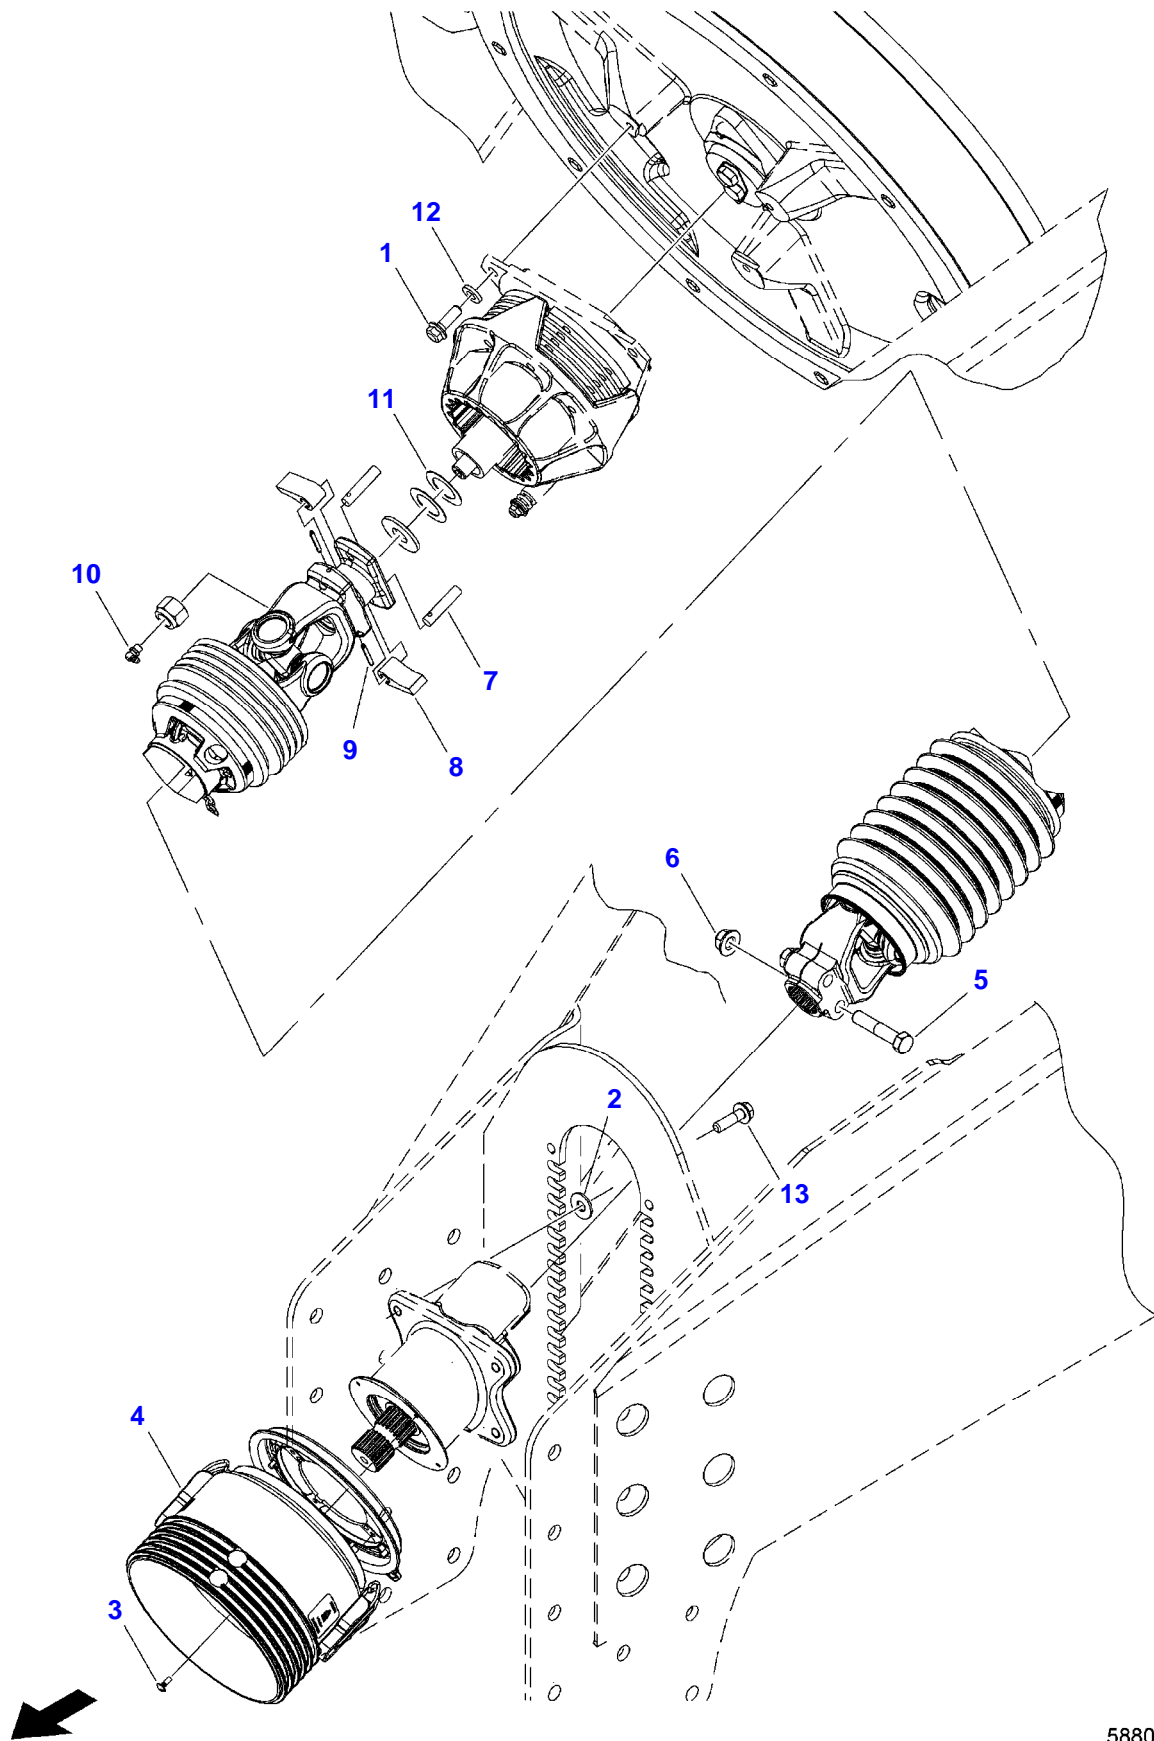

870 LARGE RECTANGULAR BALERS (S.N. GHB01101 AND LATER)
5880348-H-1

5880348-H-1

MAIN DRIVE

Item	Part Number	Qty	Description Comments	Technical Specification
1	8701237	3	HEXAGON FLANGE BOLT	1/2"-13 X 1-1/2", GR8
2	700711557	4	FLAT WASHER	1/2"
3	3012141X1	4	HEXAGON FLANGE BOLT	M6 X 16 (1.0) ISO 8.8 ZN
4	700744198	1	CONE SHIELD	
5	70921597	2	SCREW	
6	700711198	2	HEX FLANGE LOCKNUT	5/8"-11, GRG
7	700113037	2	PAWL PIN	
8	700113036	2	CLUTCH PAWL	
9	N856869	2	SLOTTED SPRING PIN	3/16" X 1-1/2"
10	70915276	1	GREASE FITTING	1/8"-27, 90D
11	6522932	2	CLUTCH SHIM	1-13/32" ID X 2-1/4" OD
12	71432183	3	WASHER	M12 - 1/2
13	3009222X1	4	HEXAGON FLANGE BOLT	M12 X 40 (1.75) ISO 10.9 ZN

870 LARGE RECTANGULAR BALERS (S.N. GHB01101 AND LATER)
242964-H-1

Item	Part Number	Qty	Description Comments	Technical Specification
1	7852114	2	BUSH	1-1/2" ID X 1-3/8", BRONZE
2	700164637	1	CLUTCH HOUSING	
	7852114	2	BUSH	1-1/2" ID X 1-3/8", BRONZE
3	6350805	1	HEADER PICKUP TUBE	2" OD X 3-3/4"
4	76521	1	FLAT WASHER	NON-PLATED, 7/8
5	700707250	1	HEX NUT	7/8"-14
6	858019	8	COMPRESSION SPRING	
7	700108820	5	FRICTION DISC	6-7/8" DIA
8	700112903	4	CLUTCH PLATE	
9	6522866	1	CLUTCH PLATE	
10	Y52274	1	BUSH	1-3/8" X 14 GAUGE
11	700193077	1	CLUTCH PILOT	
12	700732562	8	HEXAGONAL HEAD BOLT	3/8"-16 X 7-1/2", GR5
13	SN317	8	FLAT WASHER	3/8"
14	Y704734	8	FLANGE LOCKNUT	3/8"-16, GRG