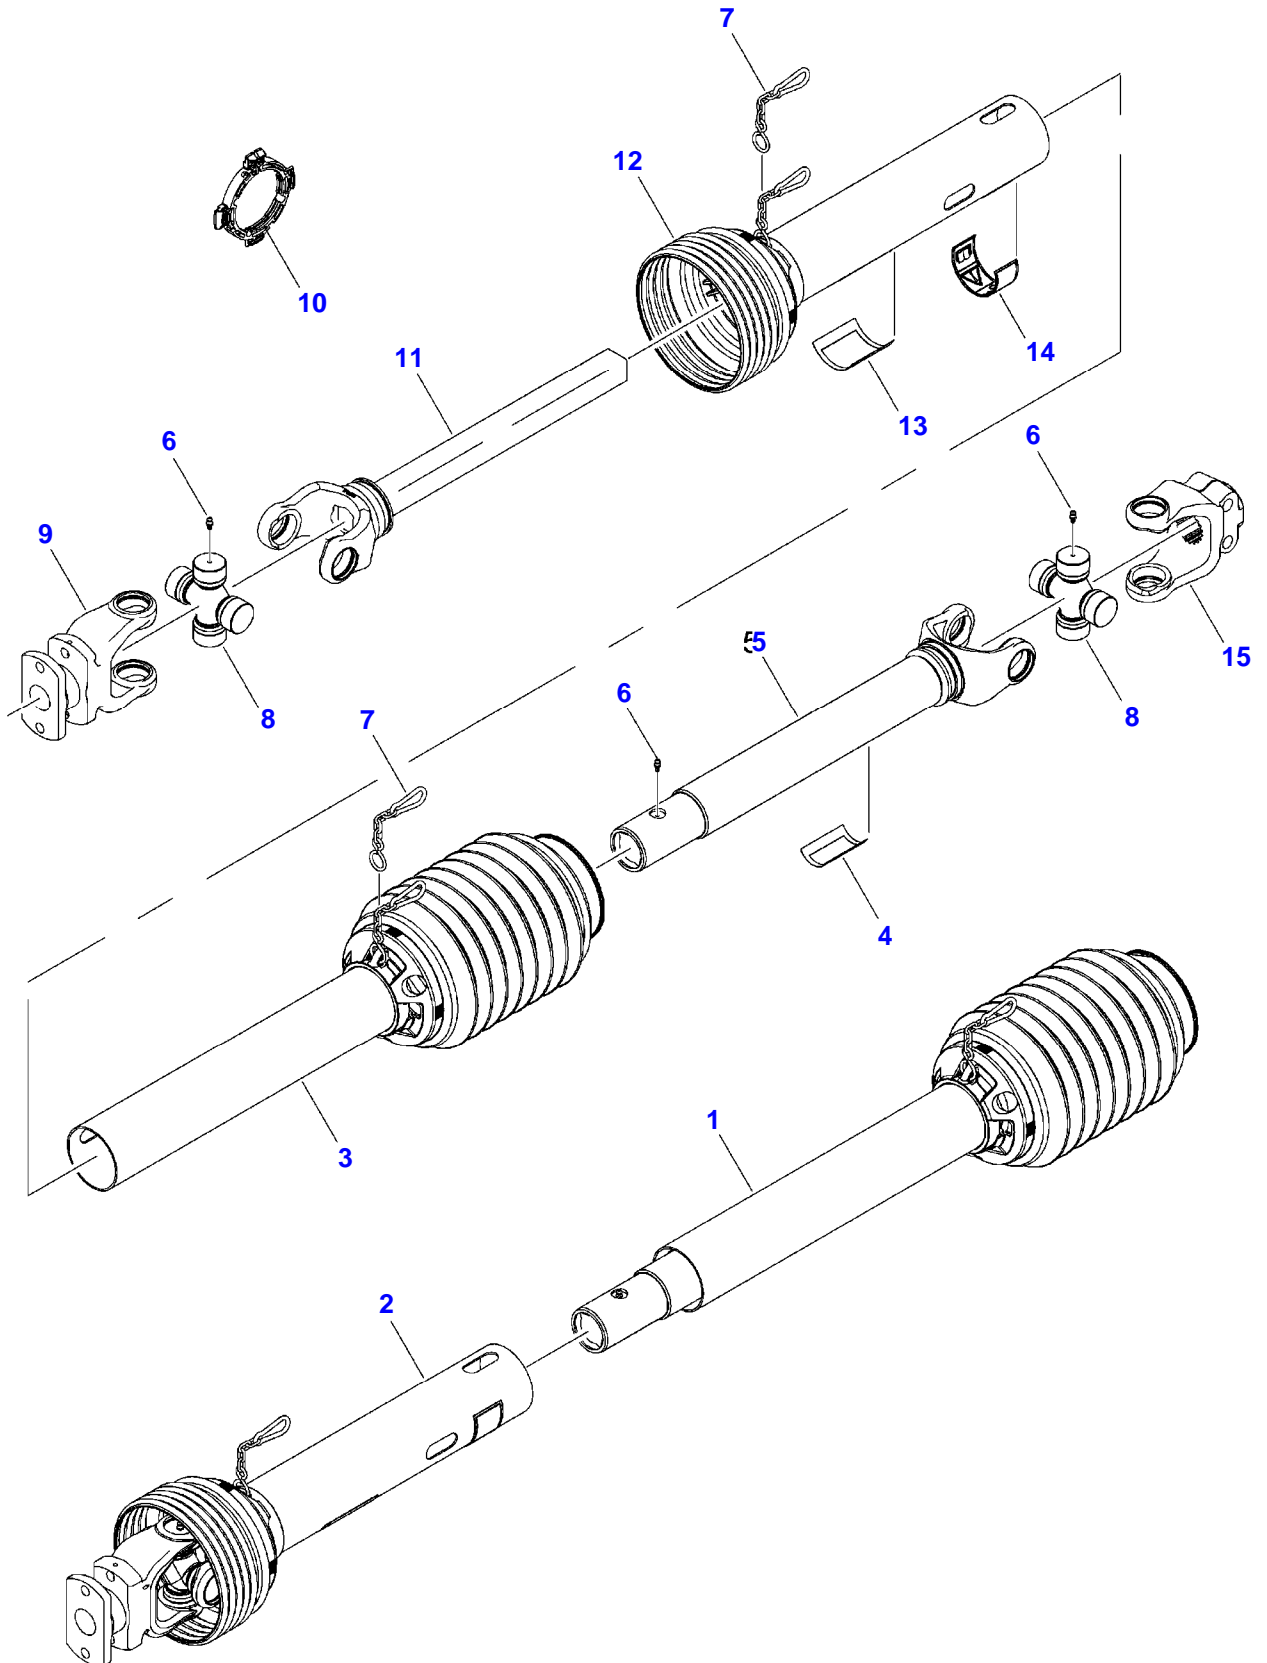

870 LARGE RECTANGULAR BALERS (S.N. GHB01101 AND LATER)
242965-H-1

Item	Part Number	Qty	Description Comments	Technical Specification
1	700724125	1	PTO HALF SHAFT	
2	700724123	1	PTO HALF SHAFT	
3	700724141	1	DRIVE-SHAFT SAFETY GUARD	
4	700747136	1	DANGER DECAL, SHIELD MISSING	127MM X 87MM
5	700724142	1	YOKE TUBE [A]	
6	70923219	3	GREASE FITTING	1/4"-28
7	700729055	2	KIT	
8	700724136	2	CROSS AND BEARING KIT	39MM DIA CAP, 109MM OL
	70923219	1	GREASE FITTING	1/4"-28
9	700706955	1	YOKE	
	1124697	1	BALL BEARING	25X47X12
	700706956	1	BUSH	35MM X 41MM X 32MM, BRONZE
	70927699	1	RETAINING RING	
	70915275	1	GREASE FITTING	1/4"-28, 65D
10	700723268	2	GUARD BUSHING KIT	NYLON
11	700724137	1	YOKE SHAFT	
12	700724140	1	DRIVE-SHAFT SAFETY GUARD [A]	
13	700747135	1	DANGER DECAL, ROTATING DRIVELINE	134MM X 95MM
14	700746100	1	WARNING DECAL	
15	700721794	1	YOKE	

[A] THE APPROPRIATE SAFETY DECALS MUST BE ORDERED AND FITTED TO THIS PART