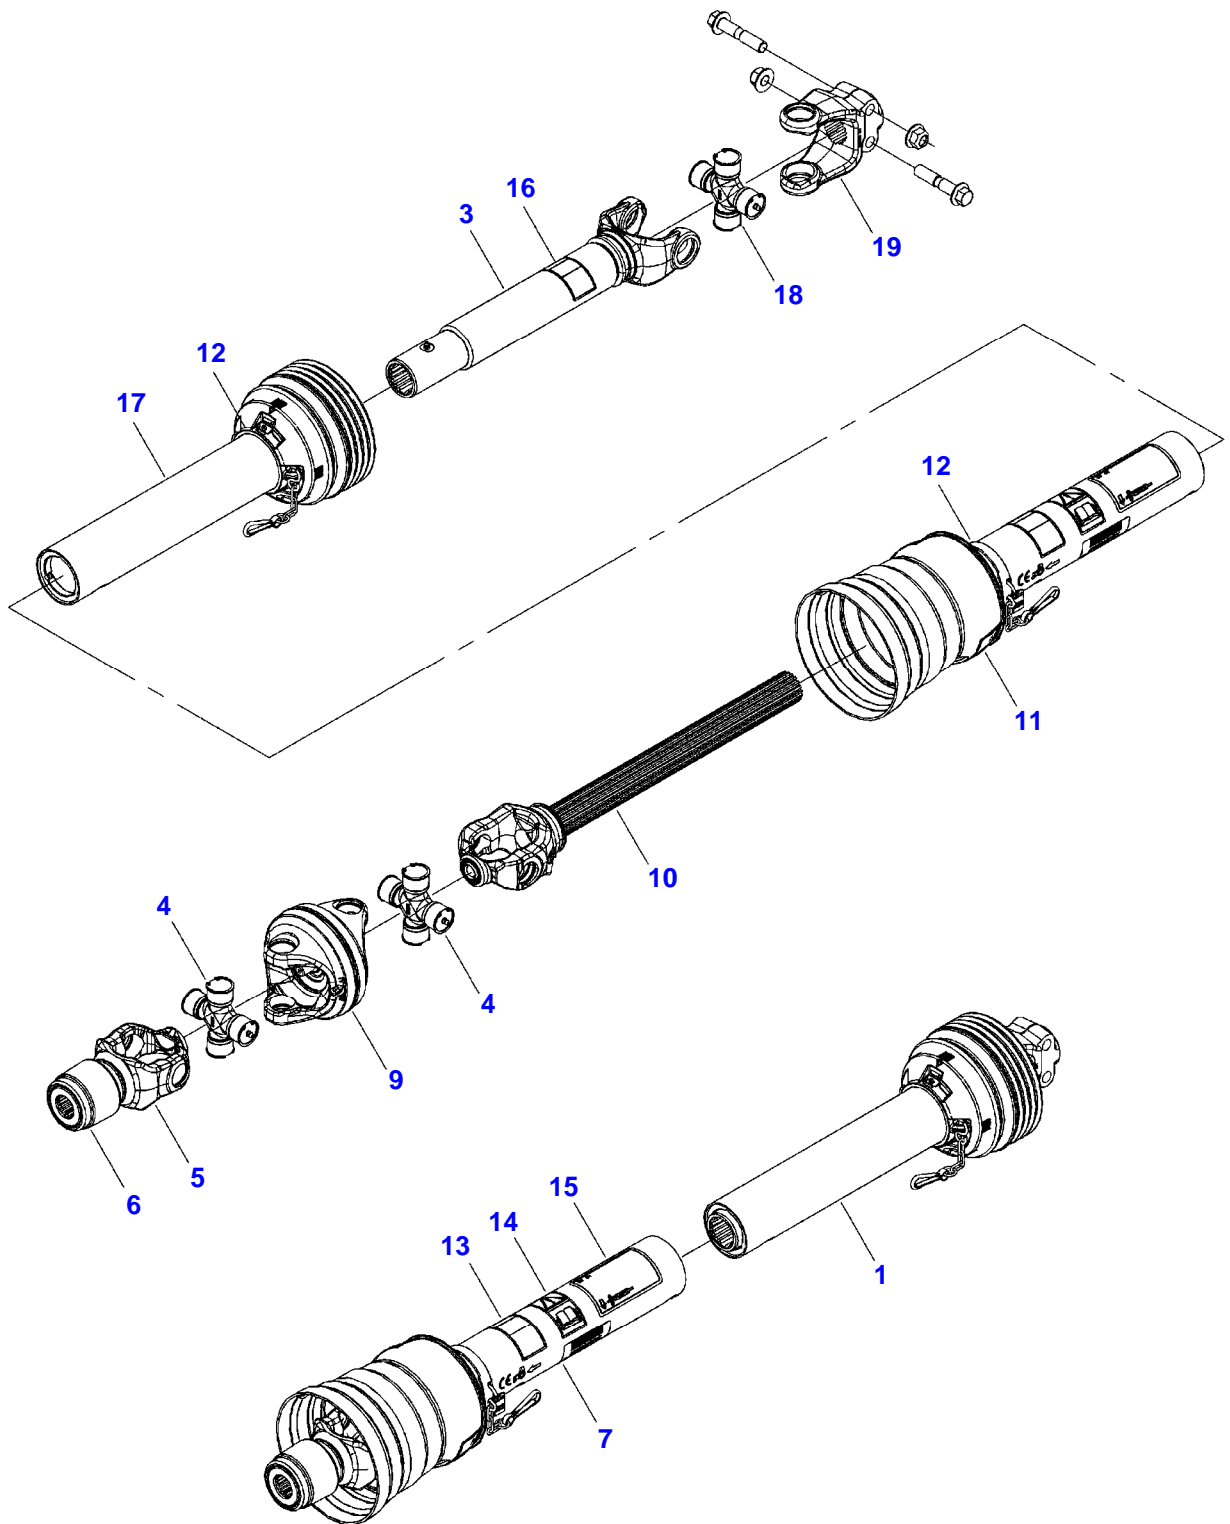

Item	Part Number	Qty	Description Comments	Technical Specification
			1-3/8 INCH X 21 SPLINE WEASLER	
1	700742395	1	PTO HALF SHAFT	1-3/4-20 SPLINE
3	700742403	1	YOKE TUBE	
4	700742398	2	CROSS PIECE	
5	700742124	1	YOKE	
6	700742406	1	AUTO LOCK REPAIR KIT	
7	700742404	1	U-JOINT	
9	700736299	1	CONSTANT VELOCITY HOUSING	CENTER
10	700742399	1	YOKE AND SHAFT	
11	700742400	1	OUTER GUARD	
12	700723268	1	GUARD BUSHING KIT	NYLON
13	700747135	1	DANGER DECAL, ROTATING DRIVELINE	134MM X 95MM
14	700736303	1	WARNING DECAL, CE	CE
15	700742401	1	DECAL, LUBE	
16	700747136	1	DANGER DECAL, SHIELD MISSING	127MM X 87MM
17	700742402	1	INNER GUARD	
18	700724136	1	CROSS AND BEARING KIT	39MM DIA CAP, 109MM OL
19	700736740	1	YOKE	1-3/4", 20 SPLINE

870 LARGE RECTANGULAR BALERS (S.N. GHB01101 AND LATER)
20153559-H-1