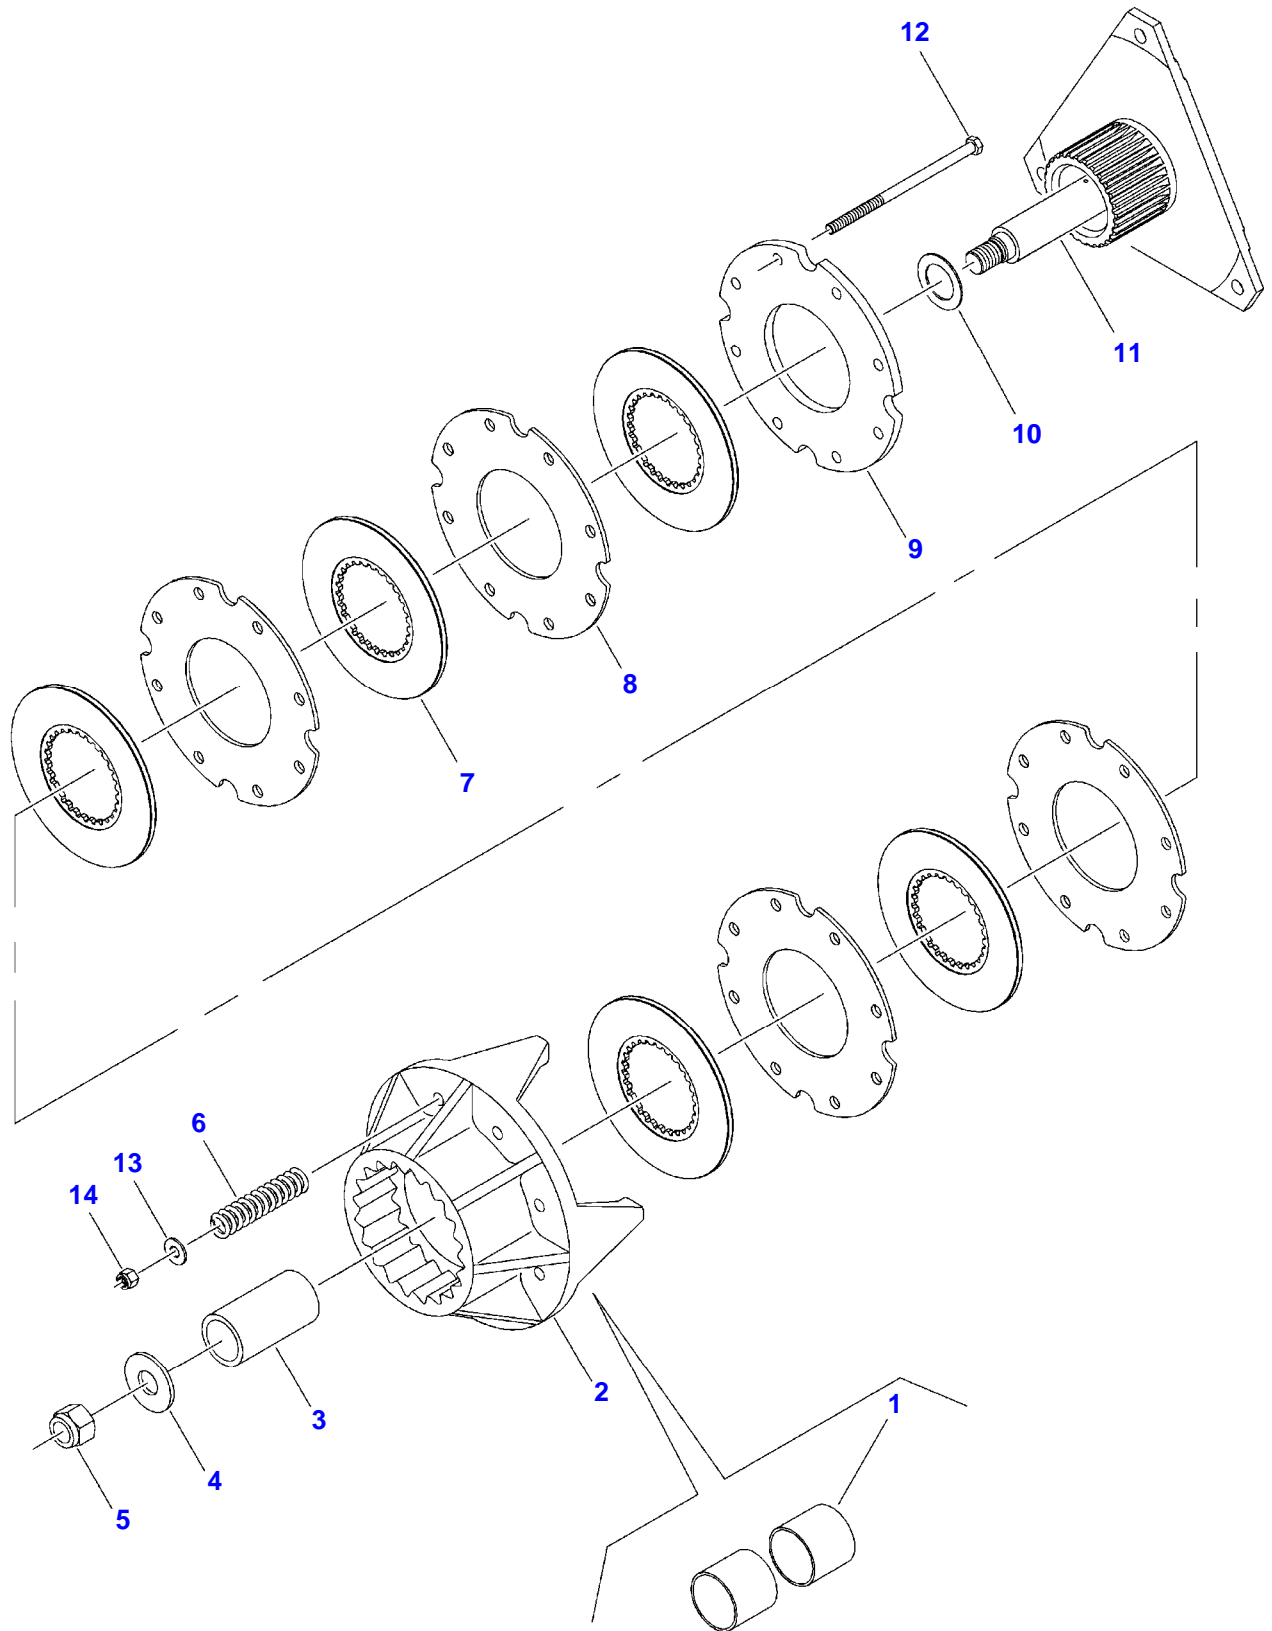

870 LARGE RECTANGULAR BALERS (S.N. GHB01101 AND LATER)
5880348-H-1

5880348-H-1

MAIN DRIVE

Item	Part Number	Qty	Description Comments	Technical Specification
1	8701237	3	HEXAGON FLANGE BOLT	1/2"-13 X 1-1/2", GR8
2	700711557	4	FLAT WASHER	1/2"
3	3012141X1	4	HEXAGON FLANGE BOLT	M6 X 16 (1.0) ISO 8.8 ZN
4	700744198	1	CONE SHIELD	
5	70921597	2	SCREW	
6	700711198	2	HEX FLANGE LOCKNUT	5/8"-11, GRG
7	700113037	2	PAWL PIN	
8	700113036	2	CLUTCH PAWL	
9	N856869	2	SLOTTED SPRING PIN	3/16" X 1-1/2"
10	70915276	1	GREASE FITTING	1/8"-27, 90D
11	6522932	2	CLUTCH SHIM	1-13/32" ID X 2-1/4" OD
12	71432183	3	WASHER	M12 - 1/2
13	3009222X1	4	HEXAGON FLANGE BOLT	M12 X 40 (1.75) ISO 10.9 ZN

870 LARGE RECTANGULAR BALERS (S.N. GHB01101 AND LATER)
242964-H-1

Item	Part Number	Qty	Description Comments	Technical Specification
1	7852114	2	BUSH	1-1/2" ID X 1-3/8", BRONZE
2	700164637	1	CLUTCH HOUSING	
	7852114	2	BUSH	1-1/2" ID X 1-3/8", BRONZE
3	6350805	1	HEADER PICKUP TUBE	2" OD X 3-3/4"
4	76521	1	FLAT WASHER	NON-PLATED, 7/8
5	700707250	1	HEX NUT	7/8"-14
6	858019	8	COMPRESSION SPRING	
7	700108820	5	FRICTION DISC	6-7/8" DIA
8	700112903	4	CLUTCH PLATE	
9	6522866	1	CLUTCH PLATE	
10	Y52274	1	BUSH	1-3/8" X 14 GAUGE
11	700193077	1	CLUTCH PILOT	
12	700732562	8	HEXAGONAL HEAD BOLT	3/8"-16 X 7-1/2", GR5
13	SN317	8	FLAT WASHER	3/8"
14	Y704734	8	FLANGE LOCKNUT	3/8"-16, GRG

870 LARGE RECTANGULAR BALERS (S.N. GHB01101 AND LATER)
5878640-H-1

Item	Part Number	Qty	Description Comments	Technical Specification
1	355994X1	2	INTERNAL RETAINING RING	B.D.: 3.938" - PH
2	700721594	2	BALL BEARING	45 X 100 X 25MM
3	700744200	1	HOUSING SUPPORT	
4	700174791	1	DRIVE SHAFT	