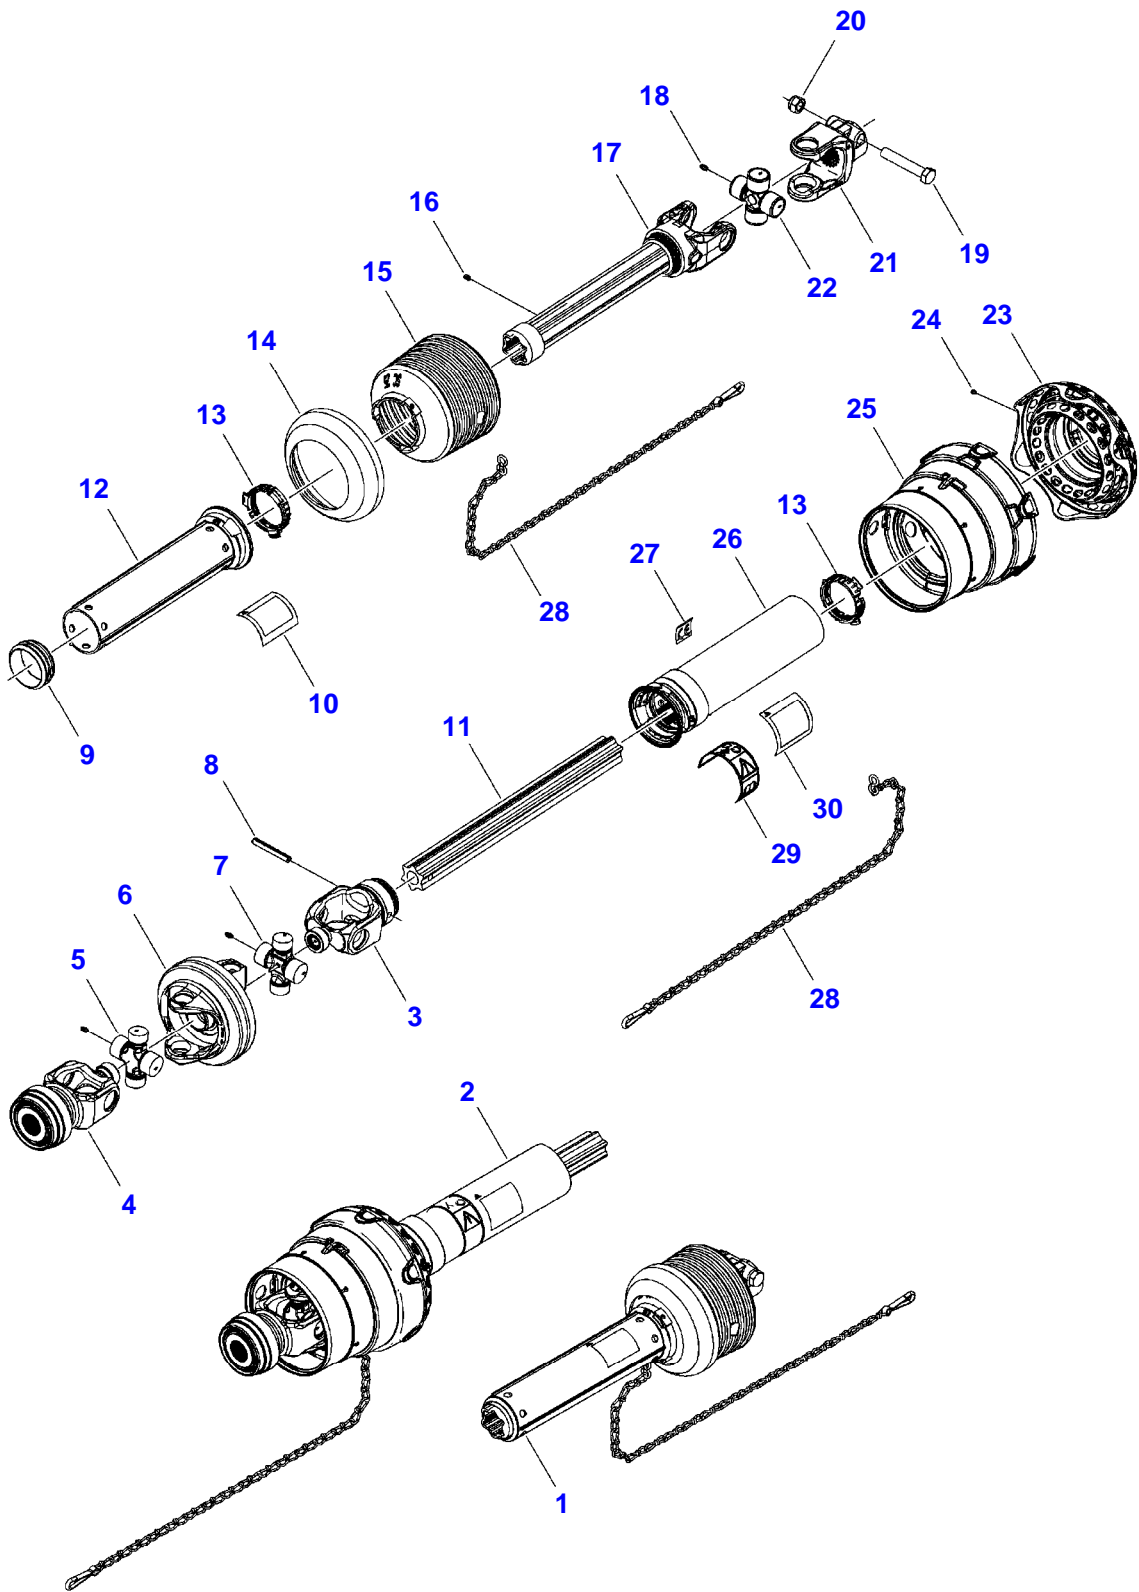

870 LARGE RECTANGULAR BALERS (S.N. GHB01101 AND LATER)
242854-H-1

Item	Part Number	Qty	Description Comments	Technical Specification
1-3/8 INCH X 21 SPLINE				
1	700737113	1	PTO HALF SHAFT	1-3/4", 20 SPLINE
2	700735106	1	PTO HALF SHAFT	
3	700735112	1	YOKE	
4	700735109	1	YOKE	1-3/8", 21 SPLINE
	700735126	1	REPAIR KIT	LOCK
5	700735113	1	CROSS AND BEARING KIT	32 & 36MM DIA CAP, 112MM OL
6	700735110	1	DOUBLE YOKE	
7	700735111	1	CROSS AND BEARING KIT	32 & 36MM DIA CAP, 112MM OL
8	763847	1	SPRING PIN	10 X 75 MM
9	700735123	1	BEARING BRACKET	
10	700747136	1	DANGER DECAL, SHIELD MISSING	127MM X 87MM
11	700735114	1	INNER PROFILE SHAFT	
12	700737117	1	INNER GUARD [A]	
13	6581954	2	BEARING RING	
14	700735124	1	REINFORCING COLLAR	
15	700735122	1	CONE GUARD	7 RIB
16	700713262	1	GREASE FITTING	1/4"-28 X 9/16"
17	700737115	1	YOKE TUBE	IB (S5G)
18	1440838X1	3	GREASE NIPPLE	M6 CL5.8 ZN
19	339182X1	1	HEXAGONAL HEAD BOLT	M16 X 90 (2.0) ISO 8.8 ZN
20	1442739X1	1	HEX LOCKNUT	M16 (2.0) ISO 8 ZN
21	700737116	1	YOKE	1-3/4"-20 SPLINE
22	700735116	1	CROSS AND BEARING KIT	36MM DIA CAP, 89MM OL
23	700735121	1	GUARD CONE AND FLEX NET	
24	1077994M1	10	SCREW	
25	700735120	1	DRIVE-SHAFT SAFETY GUARD	
26	700735117	1	GUARD TUBE AND CAP [A]	
27	700735129	1	DECAL, CE	
28	71382485	2	SAFETY CHAIN	
29	700746100	1	WARNING DECAL	
30	700747135	1	DANGER DECAL, ROTATING DRIVELINE	134MM X 95MM
[A] THE APPROPRIATE SAFETY DECALS MUST BE ORDERED AND FITTED TO THIS PART