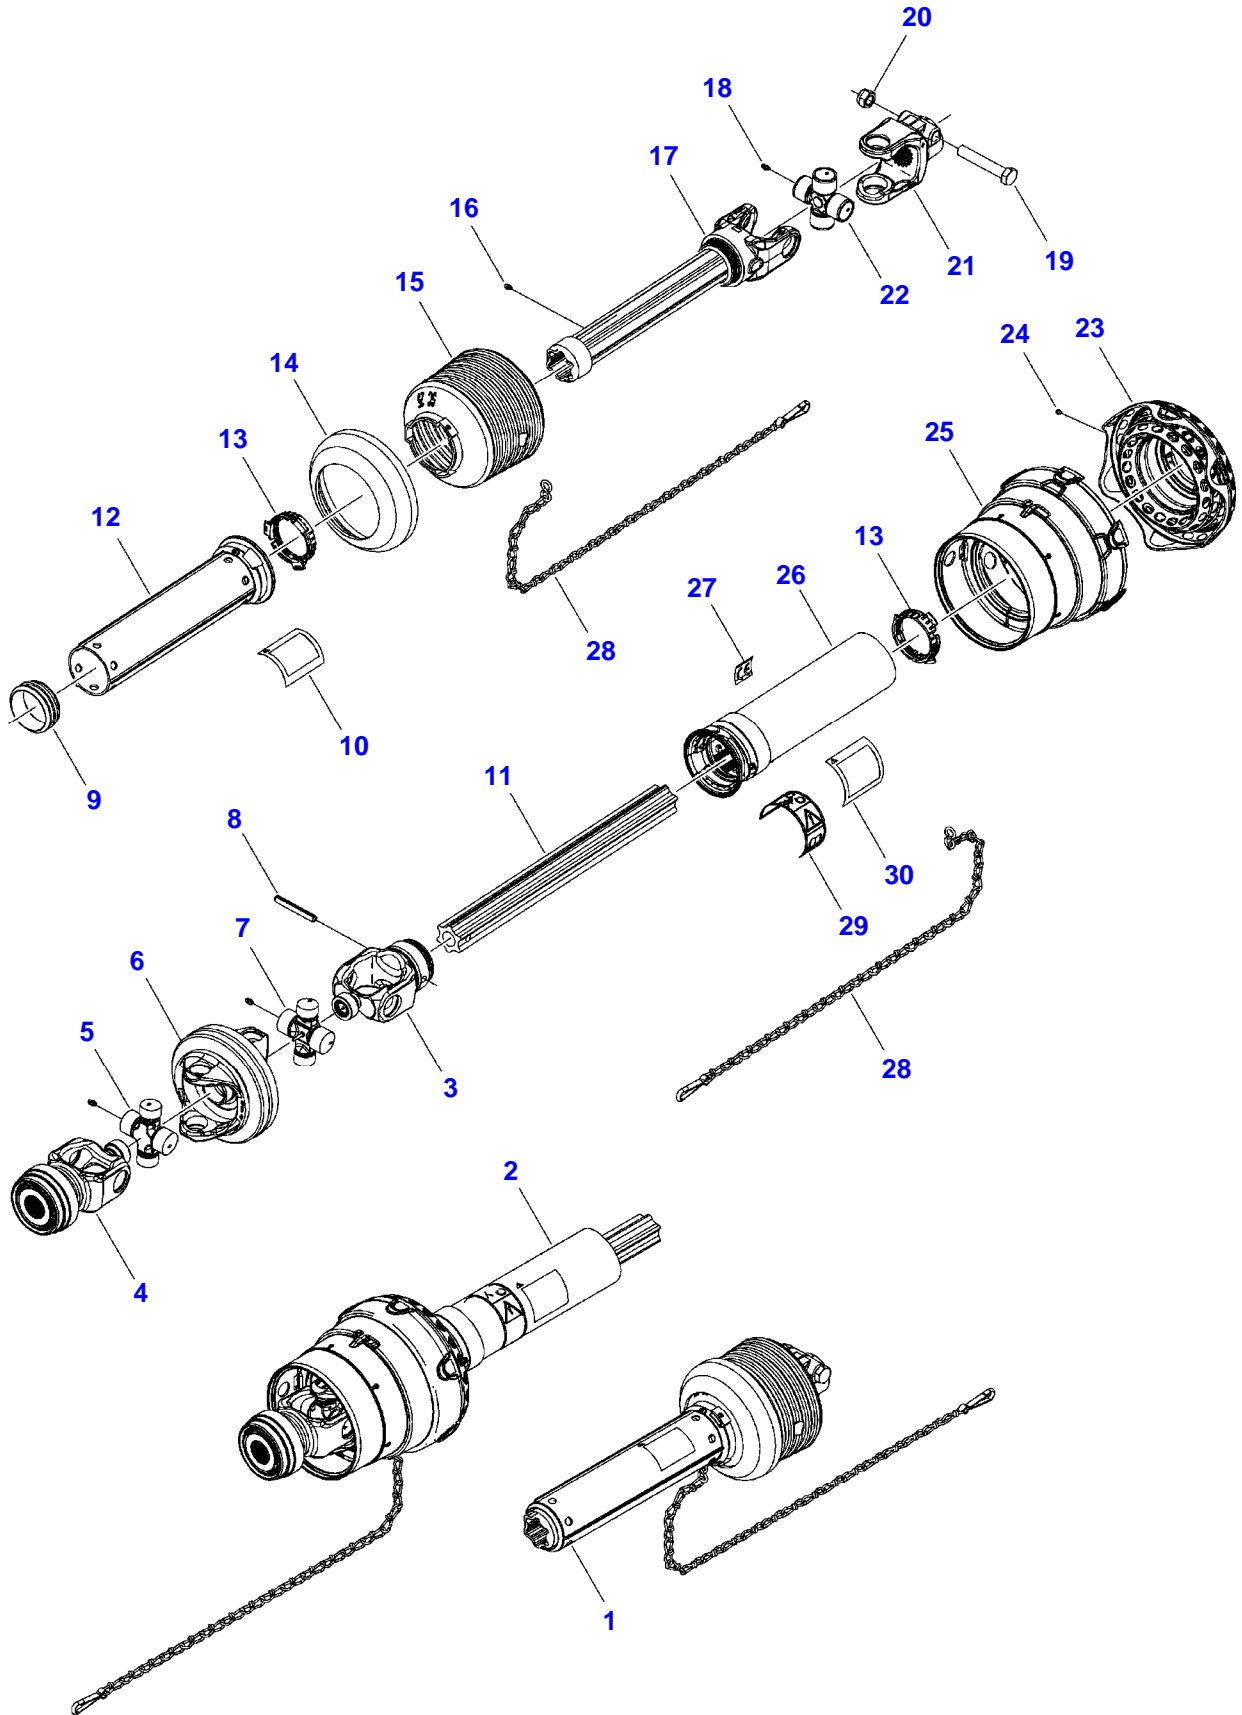

870 LARGE RECTANGULAR BALERS (S.N. GHB01101 AND LATER)
242734-H-1

Item	Part Number	Qty	Description Comments	Technical Specification
1-3/4 INCH X 20 SPLINE				
1	700737113	1	PTO HALF SHAFT	1-3/4", 20 SPLINE
2	700735108	1	PTO HALF SHAFT	1-3/4", 20 SPLINE
3	700735112	1	YOKE	
4	700735127	1	YOKE	1-3/4", 20 SPLINE
	700735128	1	REPAIR KIT	LOCK
5	700735113	1	CROSS AND BEARING KIT	32 & 36MM DIA CAP, 112MM OL
6	700735110	1	DOUBLE YOKE	
7	700735111	1	CROSS AND BEARING KIT	32 & 36MM DIA CAP, 112MM OL
8	763847	1	SPRING PIN	10 X 75 MM
9	700735123	1	BEARING BRACKET	
10	700747136	1	DANGER DECAL, SHIELD MISSING	127MM X 87MM
11	700735114	1	INNER PROFILE SHAFT	
12	700737117	1	INNER GUARD [A]	
13	6581954	2	BEARING RING	
14	700735124	1	REINFORCING COLLAR	
15	700735122	1	CONE GUARD	7 RIB
16	700713262	1	GREASE FITTING	1/4"-28 X 9/16"
17	700737115	1	YOKE TUBE	IB (S5G)
18	1440838X1	3	GREASE NIPPLE	M6 CL5.8 ZN
19	339182X1	1	HEXAGONAL HEAD BOLT	M16 X 90 (2.0) ISO 8.8 ZN
20	1442739X1	1	HEX LOCKNUT	M16 (2.0) ISO 8 ZN
21	700737116	1	YOKE	1-3/4"-20 SPLINE
22	700735116	1	CROSS AND BEARING KIT	36MM DIA CAP, 89MM OL
23	700735121	1	GUARD CONE AND FLEX NET	
24	1077994M1	10	SCREW	
25	700735120	1	DRIVE-SHAFT SAFETY GUARD	
26	700735117	1	GUARD TUBE AND CAP [A]	
27	700735129	1	DECAL, CE	
28	71382485	2	SAFETY CHAIN	
29	700746100	1	WARNING DECAL	
30	700747135	1	DANGER DECAL, ROTATING DRIVELINE	134MM X 95MM
[A] THE APPROPRIATE SAFETY DECALS MUST BE ORDERED AND FITTED TO THIS PART