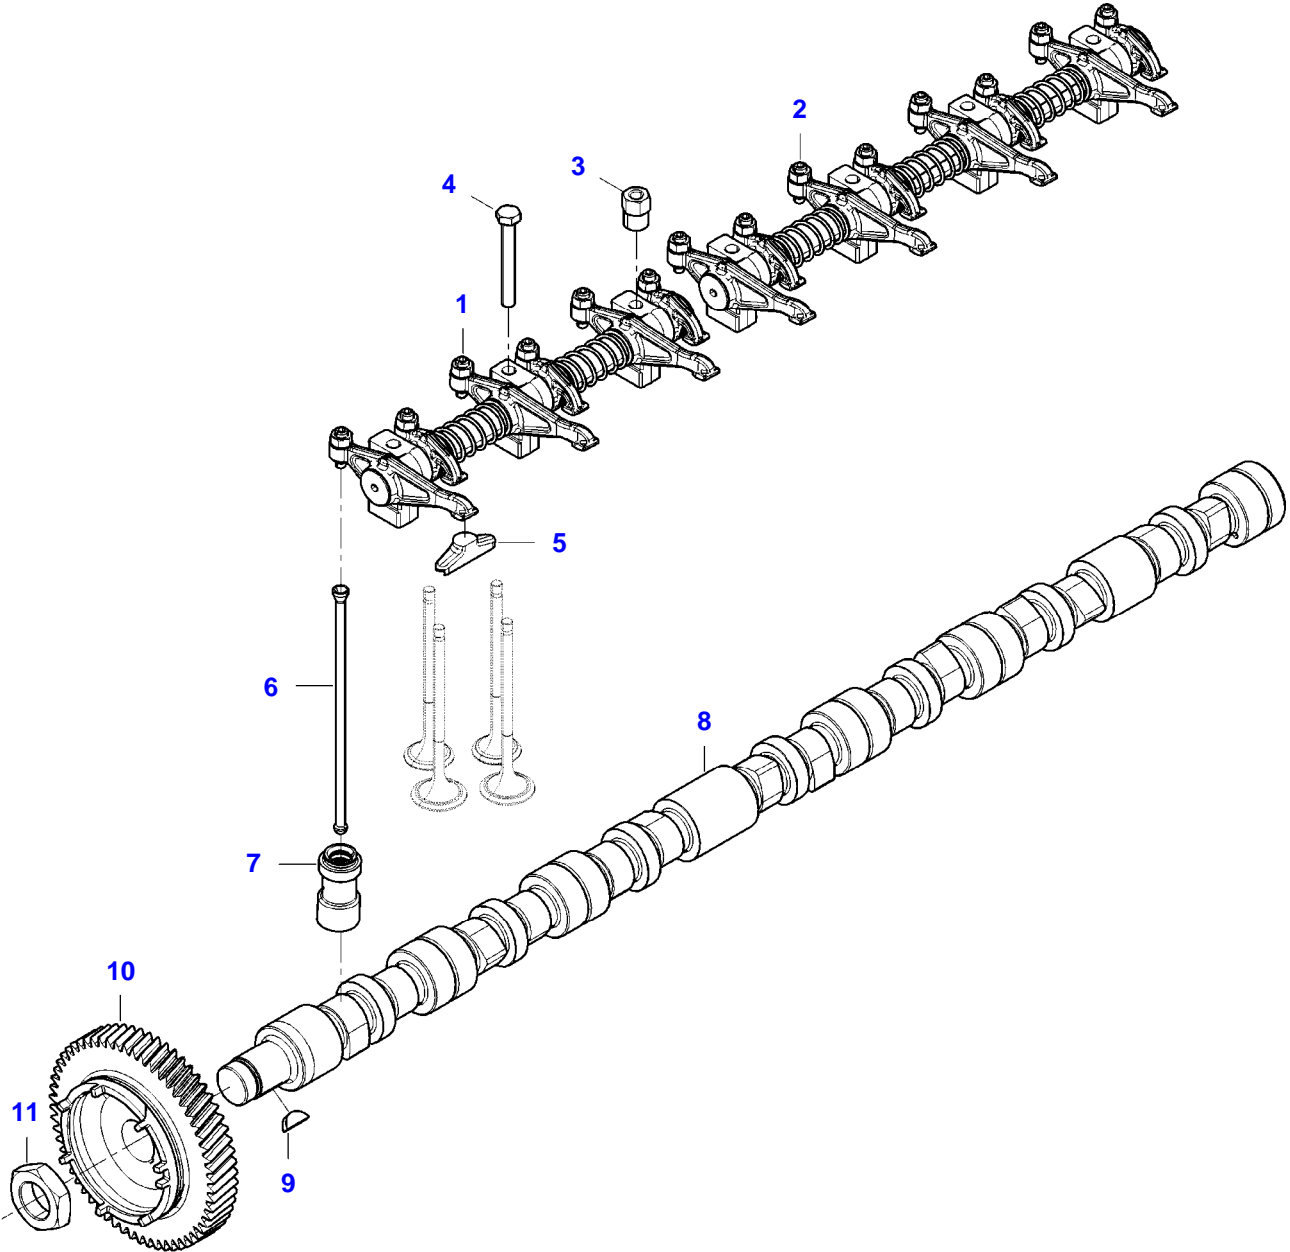

IDEAL 7 COMBINE (ZN2G0007V03020001-999)
APG5G2502

Item	Part Number	Qty	Description Comments	Technical Specification
1	V837069016	1	ROCKER SHAFT ASM SEE PAGE 01-0008	
2	V837070105	1	ROCKER SHAFT ASM SEE PAGE 01-0009	
3	V836655406	5	SLEEVE NUT	
4	V529801912	2	HEX CAP SCREW	
5	V837073089	14	VALVE BRIDGE	
6	V837084417	14	PUSH ROD	
7	V837084421	14	TAPPET	HLA
8	V837073488	1	CAMSHAFT	
9	V603305760	1	WOODRUFF KEY	
10	V837073675	1	CAMSHAFT GEAR	
11	V837069085	1	NUT