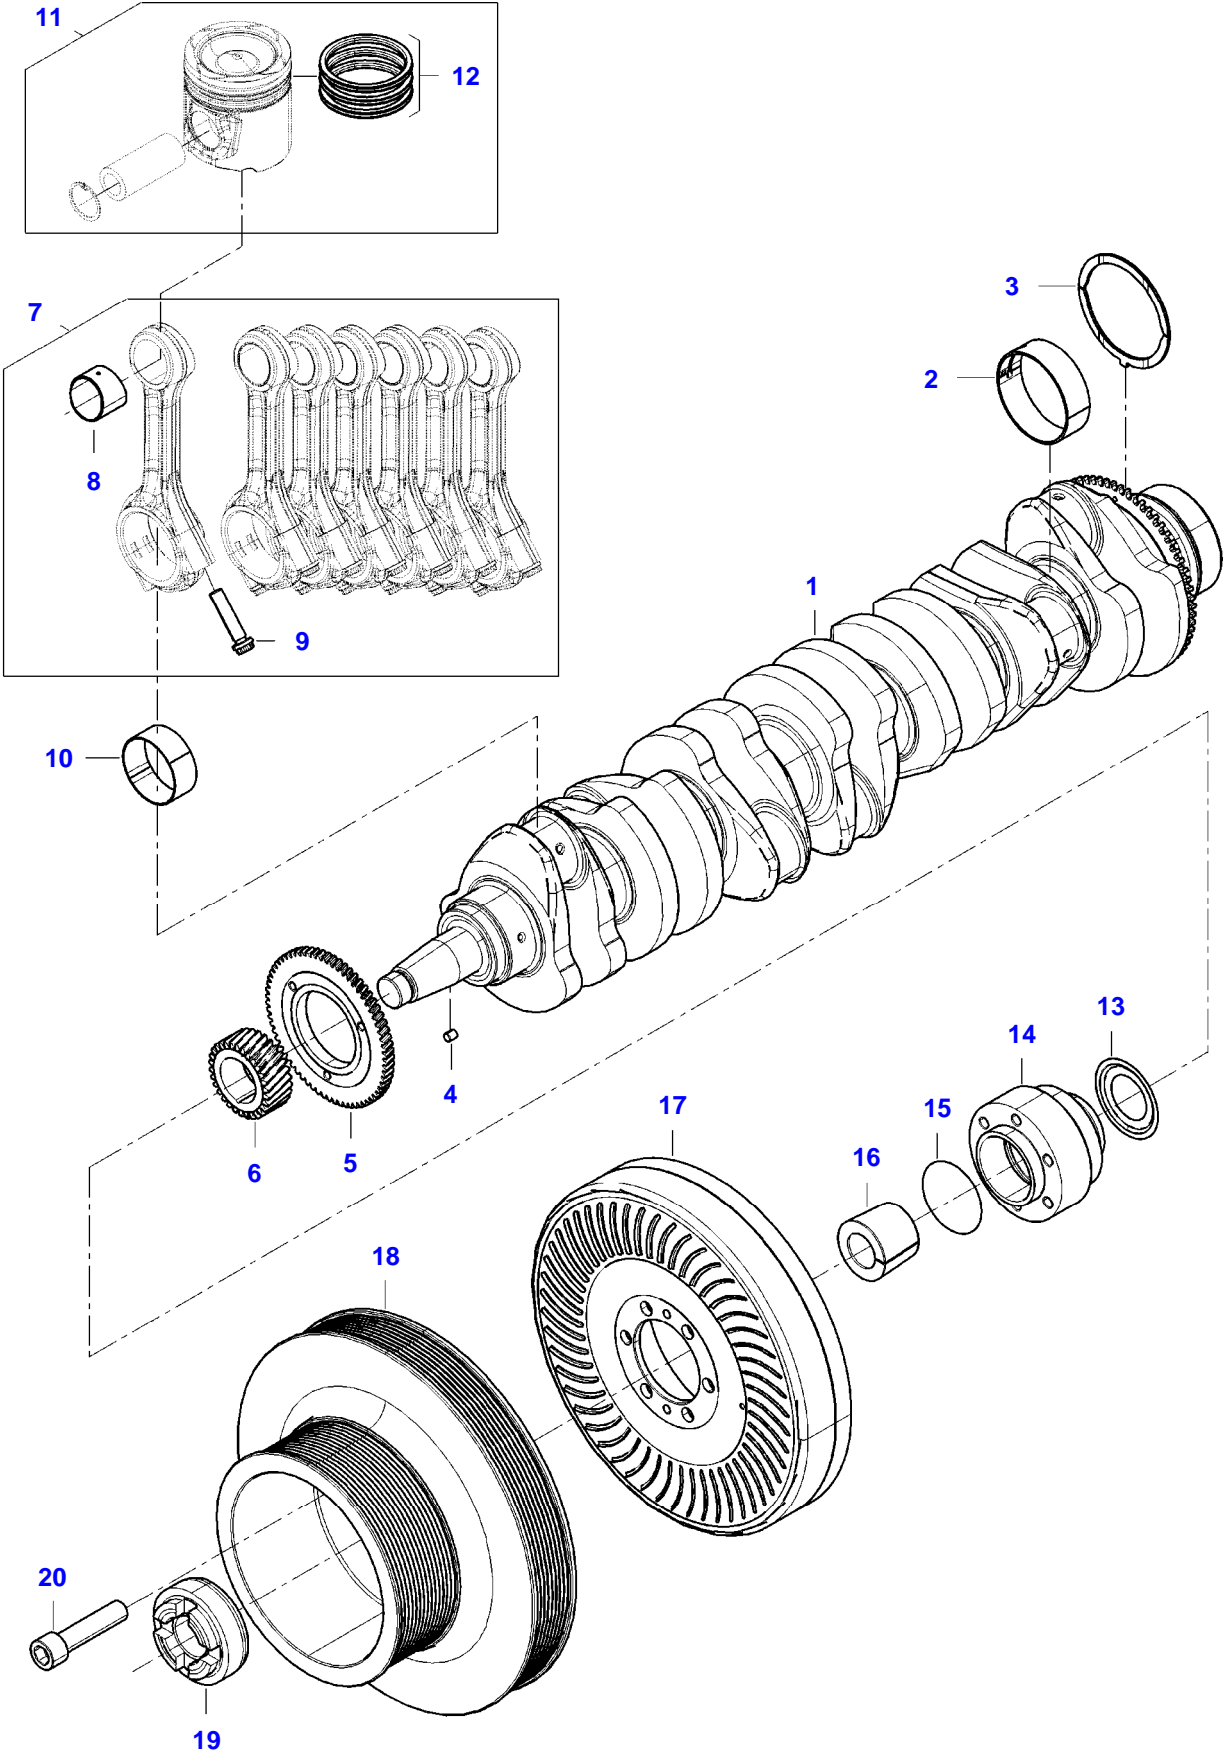

IDEAL 7 COMBINE (ZN2G0007V03020001-999)
APG4G2501

Item	Part Number	Qty	Description Comments	Technical Specification
1	V837074477	1	CRANKSHAFT	
2	V837079248	8	MAIN BEARING	
3	V837079249	2	THRUST WASHER	
4	V836867857	1	KEY	
5	V836874041	1	CRANKSHAFT GEAR	
6	V837073672	1	CRANKSHAFT GEAR	
7	V837079496	1	CONNECTING ROD KIT INCLUDES ITEMS 8-9	
8	V836864288	7	BEARING BUSH	
9	V836873510	14	CONNECTING ROD BOLT	
10	V837062996	7	CONROD BEARING	STD
11	V837086083	7	PISTON INCLUDES ITEMS 12	
12	V837079459	1	PISTON RING KIT	
13	V836867858	1	RING	
14	V837073680	1	CRANKSHAFT HUB	
15	V614606770	1	O-RING [B]	
16	V836873339	1	SLEEVE	
17	ACW2883430	1	CRANKSHAFT VIBRATION DAMPENER	
18	V837086562	1	CRANKSHAFT PULLEY	
19	V837086006	1	CRANKSHAFT NUT	
20	V581705890	6	HEX SOCKET SCREW [B] INCLUDED IN COMPLETE ENGINE GASKET KIT 2