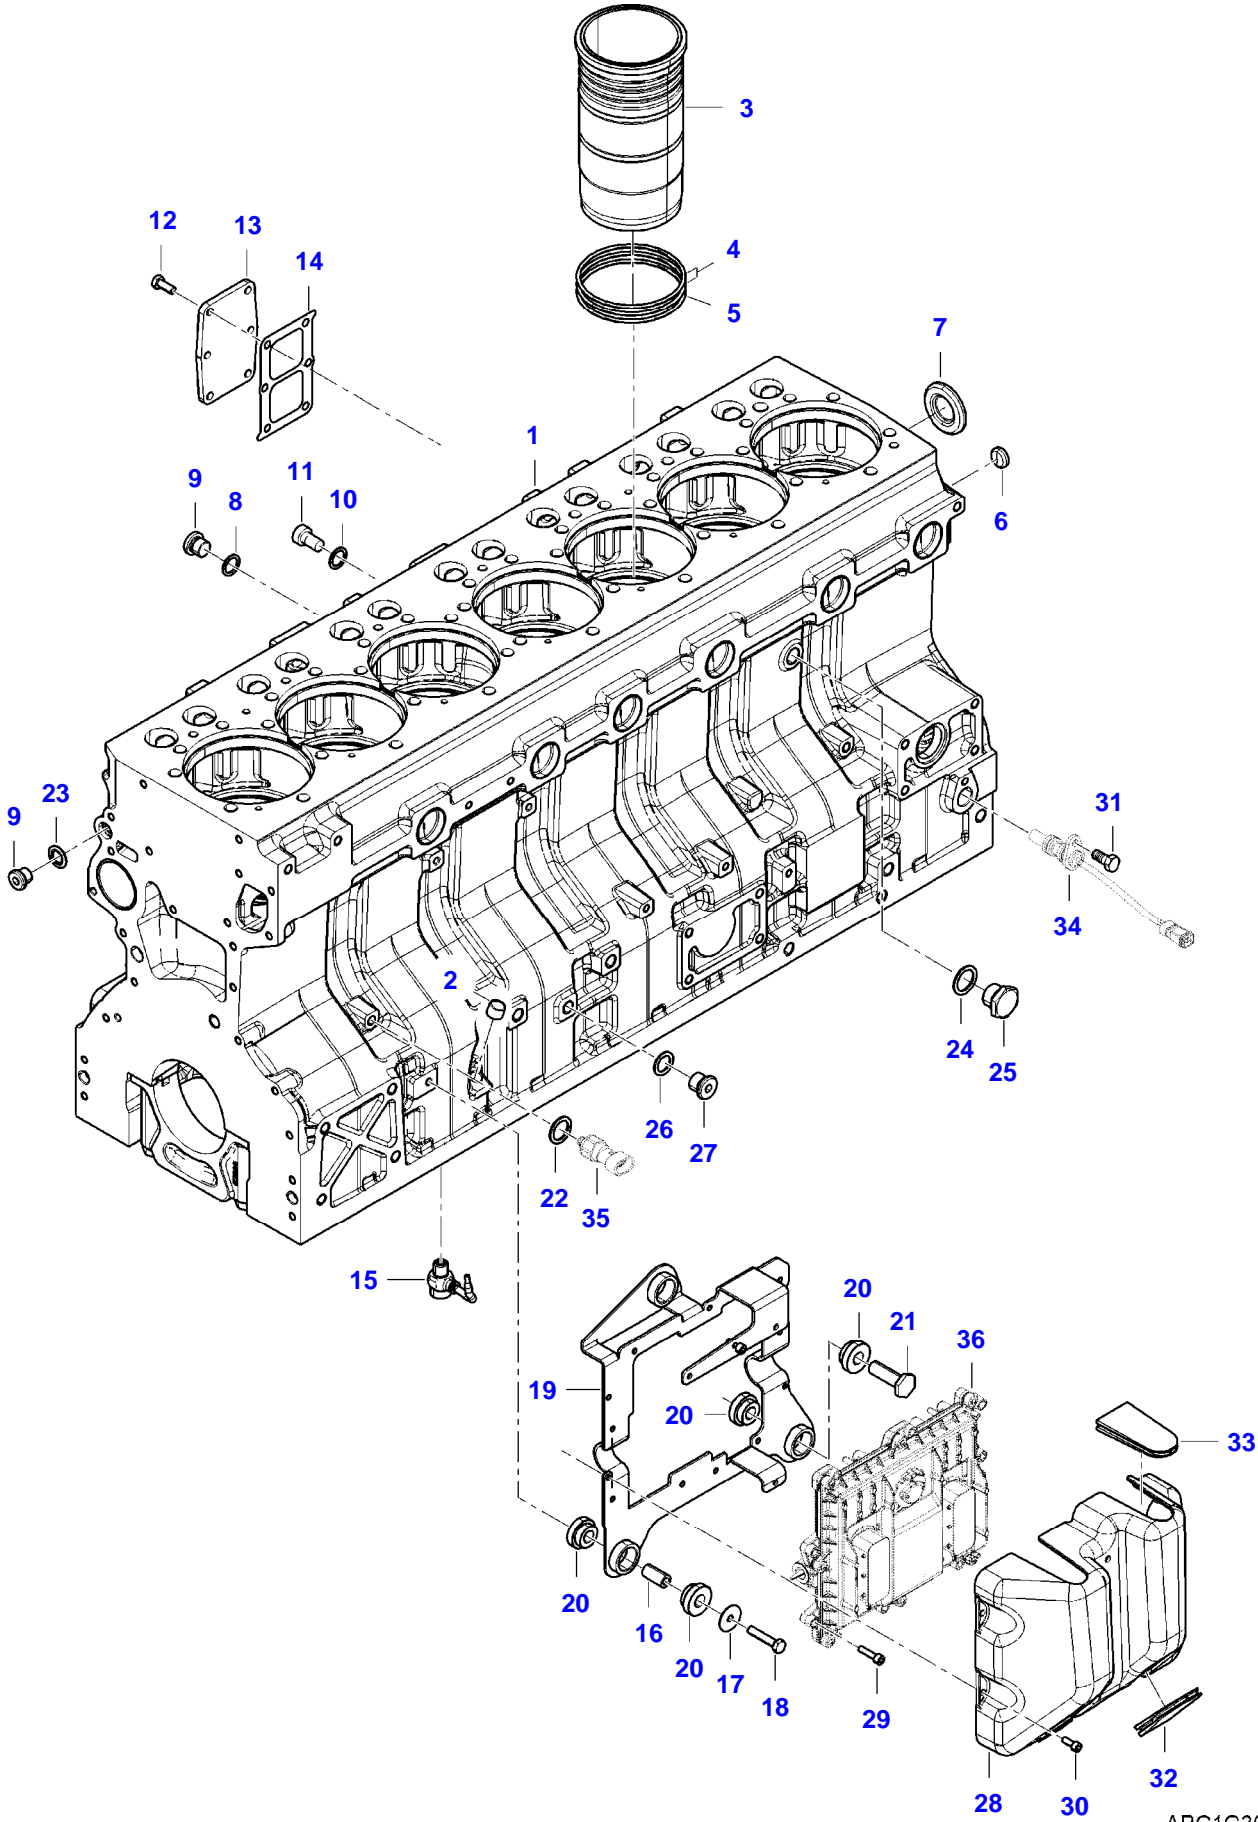

Item	Part Number	Qty	Description Comments	Technical Specification
1	ACW9156440	1	ENGINE	98 AWF-HLA
2	865491667V	1	LONG BLOCK ENGINE	98 AWF-HLA/LFVC
3	865491613X	1	SHORT BLOCK ENGINE	98 AWF-HLA/LFVC
4	V837079921	1	LABEL ENGINE TYPE PLATE	

IDEAL 7 COMBINE (ZN2G0007V03020001-999)
APG1G3023

Item	Part Number	Qty	Description Comments	Technical Specification
1	V837086429	1	CYLINDER BLOCK SEE PAGE 01-0003	98 AWF-HLA/LFVC
2	V640016012	1	CUP PLUG	
3	V836867048	7	LINER	
4	V836855446	14	CYLINDER LINER O-RING [B]	
5	V836855447	7	CYLINDER LINER O-RING [B]	
6	V640016016	2	CUP PLUG	
7	V836852744	1	PLUG	
8	V615871014	6	SEALING WASHER [B]	
9	V640325110	8	SCREW PLUG	
10	V836684767	1	SEALING WASHER [B]	
11	V581804572	1	HEX SOCKET SCREW	
12	V528801382	6	HEX CAP SCREW	
13	V836846444	1	COVER	
14	ACW5174780	1	GASKET [B]	
15	V837084973	7	PISTON COOLING JET	
16	V836855626	2	SPACER	
17	V501950842	2	WASHER	
18	V529801432	2	HEX CAP SCREW	
19	V837084081	1	ECU BRACKET	
20	V837084129	6	DAMPER	
21	V837069056	1	HEX CAP SCREW	
22	V615871016	1	SEALING WASHER [B]	
23	V836684768	2	SEALING WASHER [B]	
24	V615881824	1	SEALING WASHER [B]	
25	V836019756	1	PLUG	
26	V615881420	1	SEALING WASHER [B]	
27	V640325014	1	PLUG	
28	V837084080	1	COVER	
29	V581804222	8	HEX SOCKET SCREW	
30	V581804182	6	HEX SOCKET SCREW	
31	V528801362	1	HEX CAP SCREW	
32	V837084661	1	SHIELD	
33	V837084136	2	SHIELD	
34		1	SEE PAGE 01-0032	
35		1	SEE PAGE 01-0032	
36		1	SEE PAGE 01-0032 [B] INCLUDED IN COMPLETE ENGINE GASKET KIT 2	

IDEAL 7 COMBINE (ZN2G0007V03020001-999)
APG1G2550

Item	Part Number	Qty	Description Comments	Technical Specification
1	V837086429	1	CYLINDER BLOCK INCLUDES ITEMS 2-8	98 AWF-HLA/LFVC
2	V836866069	1	CAMSHAFT BEARING BUSHING	
3	V835329030	16	HEX CAP SCREW	
4	V836214478	16	GUIDE SLEEVE	
5	V836852461	1	CAMSHAFT BEARING BUSHING	
6	V640016040	6	CUP PLUG	
7	V836852460	2	CAMSHAFT BEARING BUSHING	
8	V837086315	2	CAMSHAFT BEARING BUSHING	