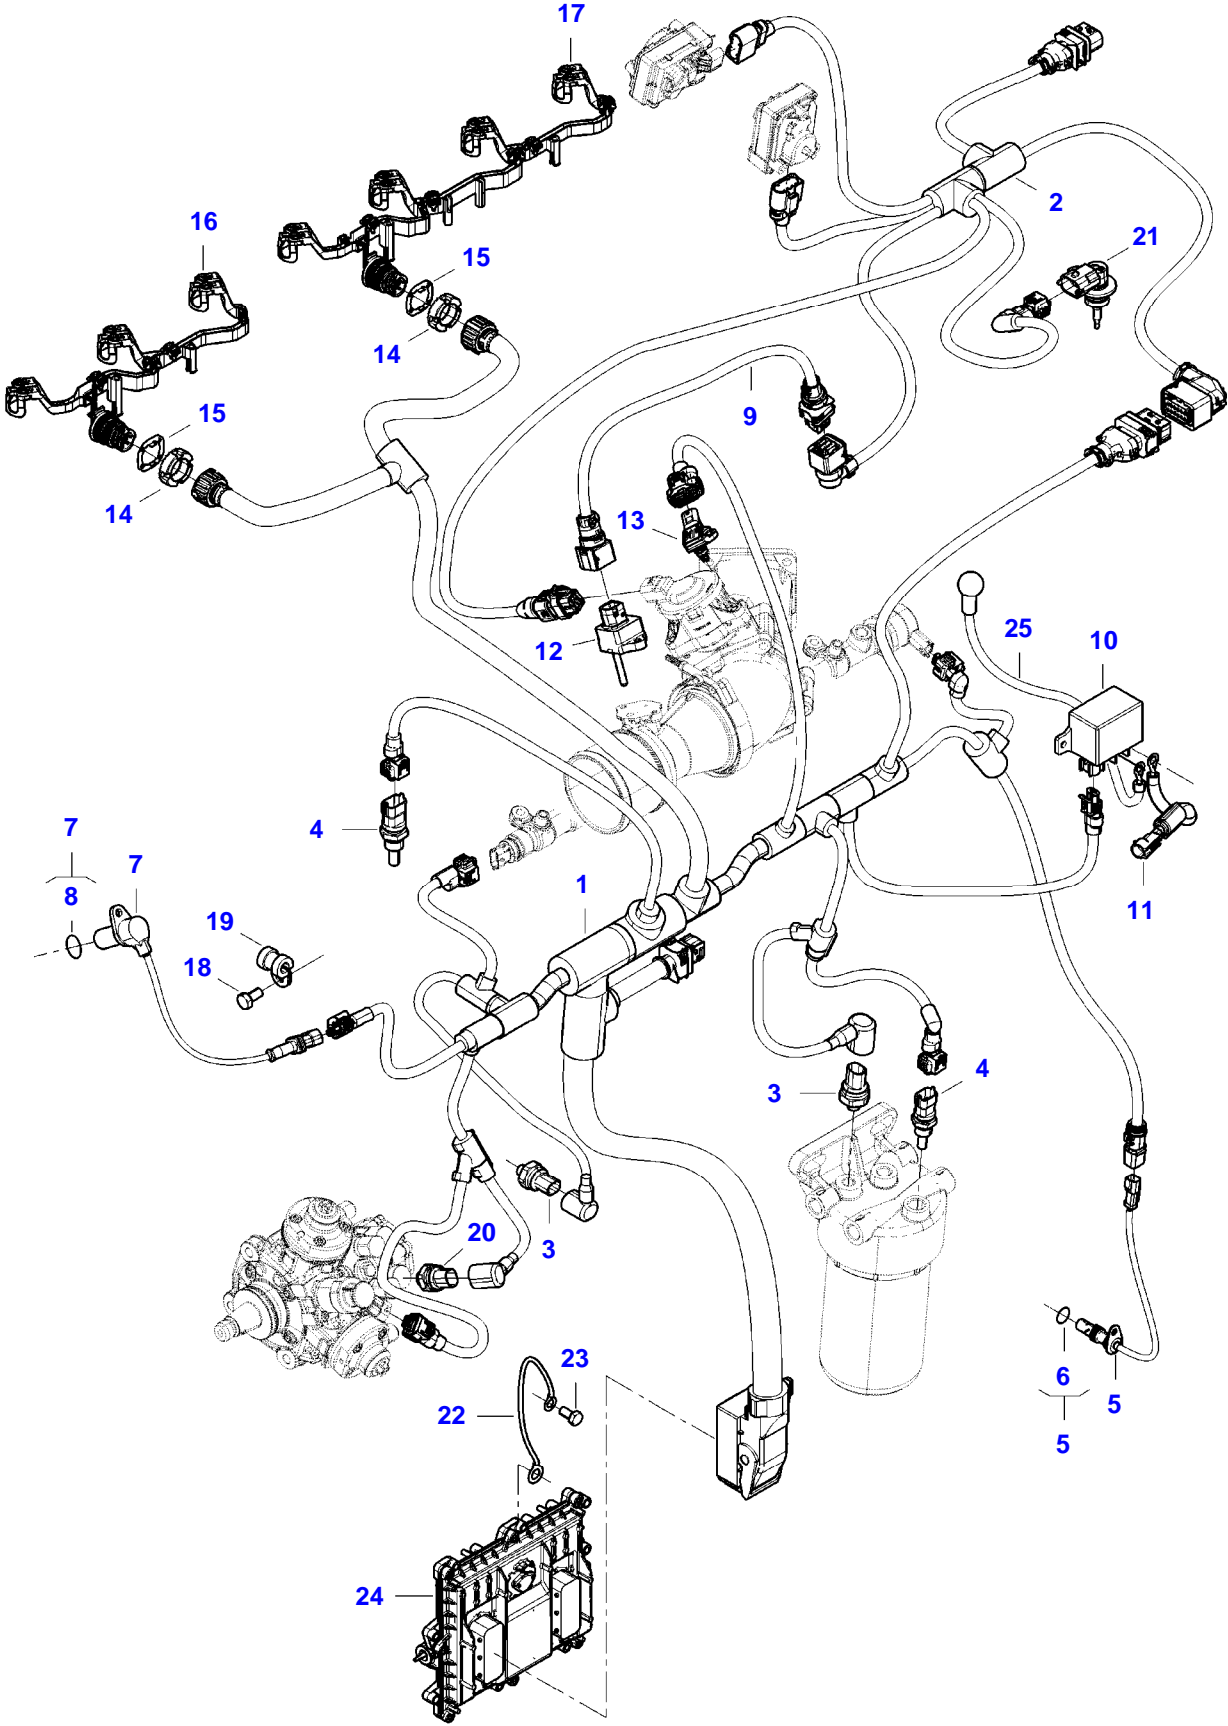

IDEAL 7 COMBINE (ZN2G0007V03020001-999)
APG20G2543

Item	Part Number	Qty	Description Comments
1	ACW2275730	1	ENGINE WIRE HARNESS
2	ACW2342280	1	ENGINE WIRE HARNESS
3	V837070201	2	PRESSURE SENSOR
4	V836667732	2	TEMPERATURE SENSOR
5	ACW0830170	1	CRANKSHAFT SPEED SENSOR INCLUDES ITEMS 6
6	V837091429	2	O-RING
7	V837070189	1	SPEED SENSOR INCLUDES ITEMS 8
8	V614601718	1	O-RING
9	V837084708	1	WIRE
10	V837069047	1	RELAY
11	V837073594	1	WIRE
12	V837074737	1	MASS AIR FLOW SENSOR (MAF)
13	V837084326	1	BOOST PRESSURE SENSOR
14	V837073921	2	LOCKING RING
15	V837073922	2	LOCKING PLATE
16	V837084141	1	ENGINE WIRE HARNESS
17	V837074692	1	ENGINE WIRE HARNESS
18	V528801362	2	HEX CAP SCREW
19	V602060610	1	RETAINER CLAMP
20	V837070209	1	PRESSURE SENSOR
21	V837074507	1	TEMPERATURE SENSOR
22	V837070292	1	GROUND WIRE
23	V528801342	1	HEX CAP SCREW
24	V837074863	1	ENGINE CONTROL UNIT
25	V837084201	1	WIRE

SEE PAGE 01-0032

[B] INCLUDED IN COMPLETE ENGINE GASKET KIT 2

IDEAL 7 COMBINE (ZN2G0007V03020001-999)
APG20G2543

Item	Part Number	Qty	Description Comments
1	ACW2275730	1	ENGINE WIRE HARNESS
2	ACW2342280	1	ENGINE WIRE HARNESS
3	V837070201	2	PRESSURE SENSOR
4	V836667732	2	TEMPERATURE SENSOR
5	ACW0830170	1	CRANKSHAFT SPEED SENSOR INCLUDES ITEMS 6
6	V837091429	2	O-RING
7	V837070189	1	SPEED SENSOR INCLUDES ITEMS 8
8	V614601718	1	O-RING
9	V837084708	1	WIRE
10	V837069047	1	RELAY
11	V837073594	1	WIRE
12	V837074737	1	MASS AIR FLOW SENSOR (MAF)
13	V837084326	1	BOOST PRESSURE SENSOR
14	V837073921	2	LOCKING RING
15	V837073922	2	LOCKING PLATE
16	V837084141	1	ENGINE WIRE HARNESS
17	V837074692	1	ENGINE WIRE HARNESS
18	V528801362	2	HEX CAP SCREW
19	V602060610	1	RETAINER CLAMP
20	V837070209	1	PRESSURE SENSOR
21	V837074507	1	TEMPERATURE SENSOR
22	V837070292	1	GROUND WIRE
23	V528801342	1	HEX CAP SCREW
24	V837074863	1	ENGINE CONTROL UNIT
25	V837084201	1	WIRE