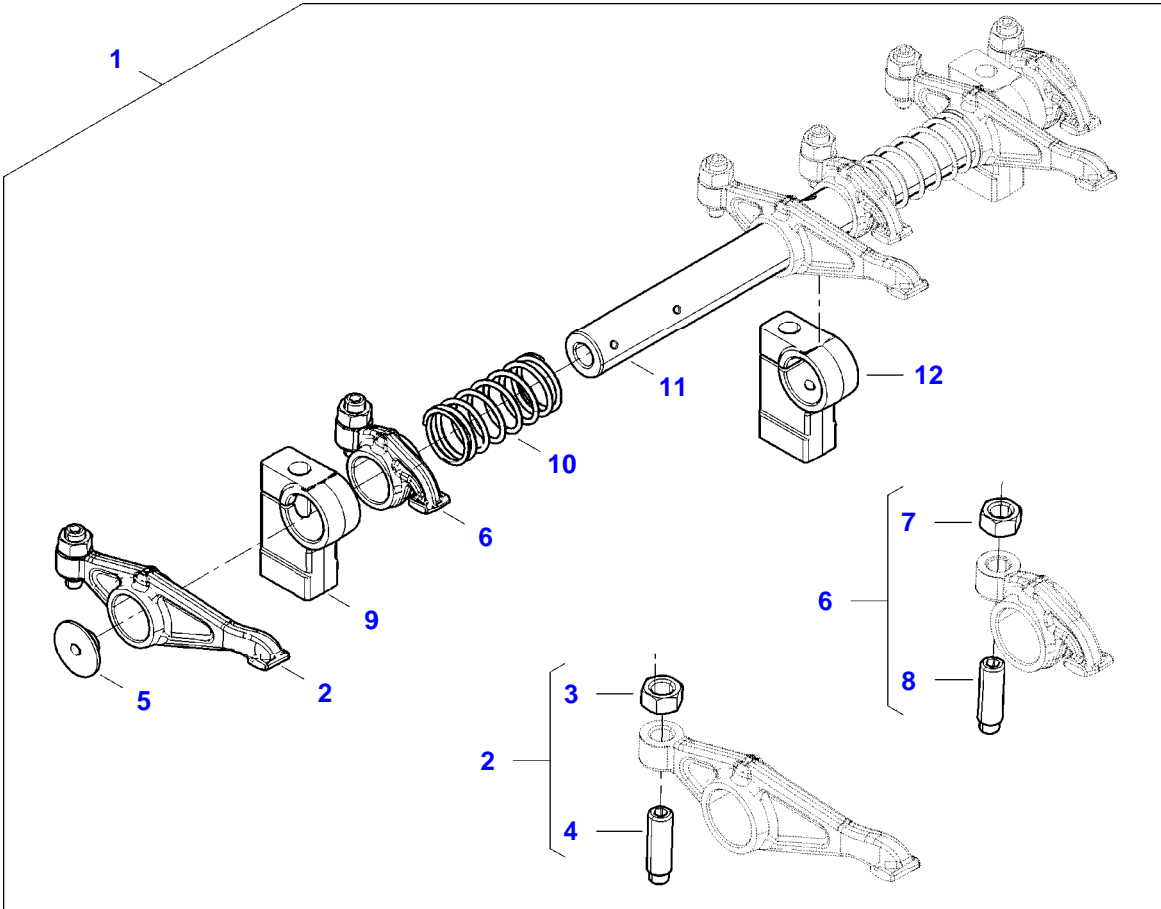

IDEAL 7 COMBINE (ZN2G0007V03020001-999)
APG5G2508

Item	Part Number	Qty	Description Comments
1	V837069016	1	ROCKER SHAFT ASM INCLUDES ITEMS 2-12
2	V837069011	3	ROCKER ARM INCLUDES ITEMS 3-4
3	V512861000	1	NUT
4	V837069023	1	VALVE ROCKER ADJUSTMENT SCREW
5	V837069020	2	PLUG
6	V837069013	3	ROCKER ARM INCLUDES ITEMS 7-8
7	V512861000	1	NUT
8	V837069023	1	VALVE ROCKER ADJUSTMENT SCREW
9	V837069017	2	ROCKER SHAFT BRACKET
10	V837069019	2	SPRING
11	V837069015	1	SHAFT
12	V837069018	1	ROCKER SHAFT BRACKET