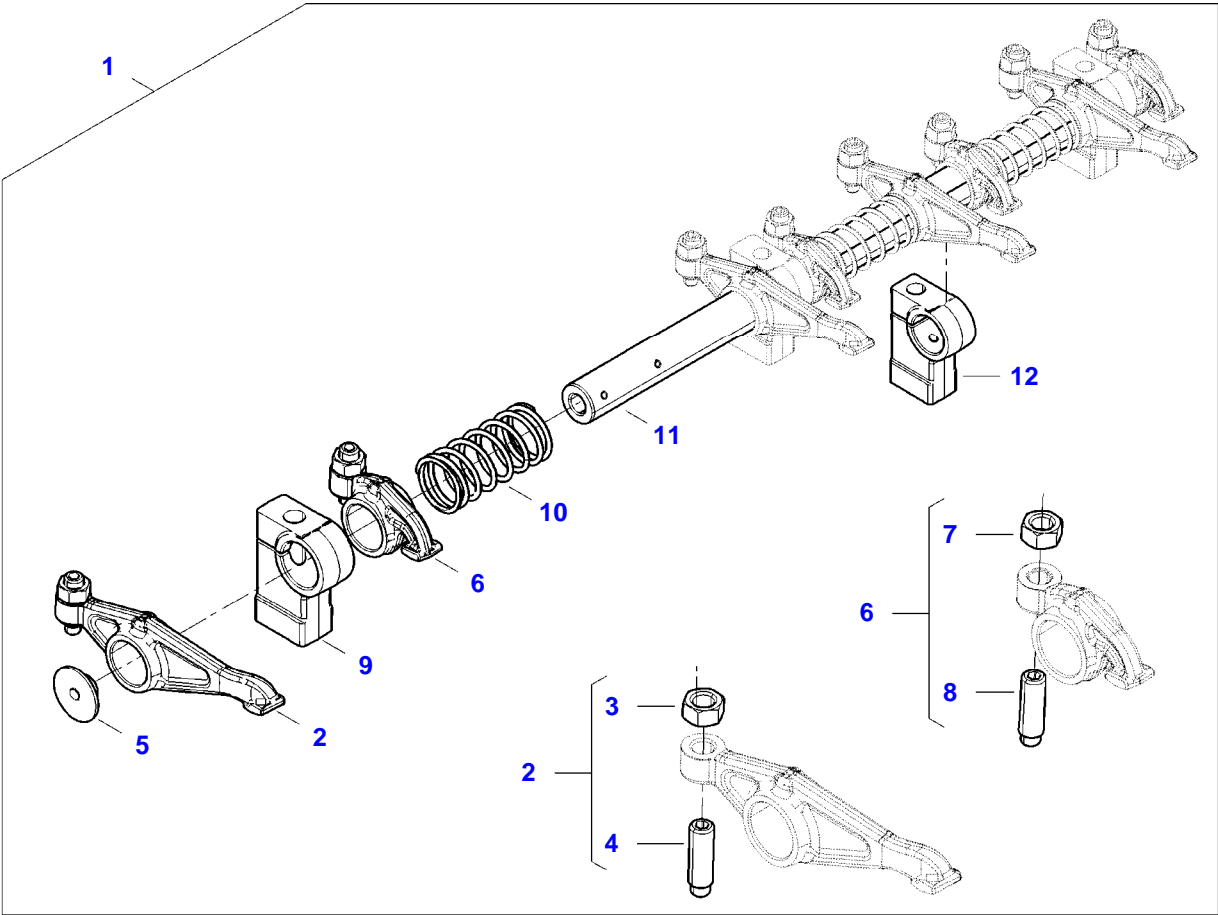

IDEAL 7 COMBINE (ZN2G0007V03020001-999)
APG5G2509

Item	Part Number	Qty	Description Comments
1	V837070105	1	ROCKER SHAFT ASM INCLUDES ITEMS 2-12
2	V837069011	4	ROCKER ARM INCLUDES ITEMS 3-4
3	V512861000	1	NUT
4	V837069023	1	VALVE ROCKER ADJUSTMENT SCREW
5	V837069020	2	PLUG
6	V837069013	4	ROCKER ARM INCLUDES ITEMS 7-8
7	V512861000	1	NUT
8	V837069023	1	VALVE ROCKER ADJUSTMENT SCREW
9	V837069017	3	ROCKER SHAFT BRACKET
10	V837069019	3	SPRING
11	V837070104	1	SHAFT
12	V837069018	1	ROCKER SHAFT BRACKET