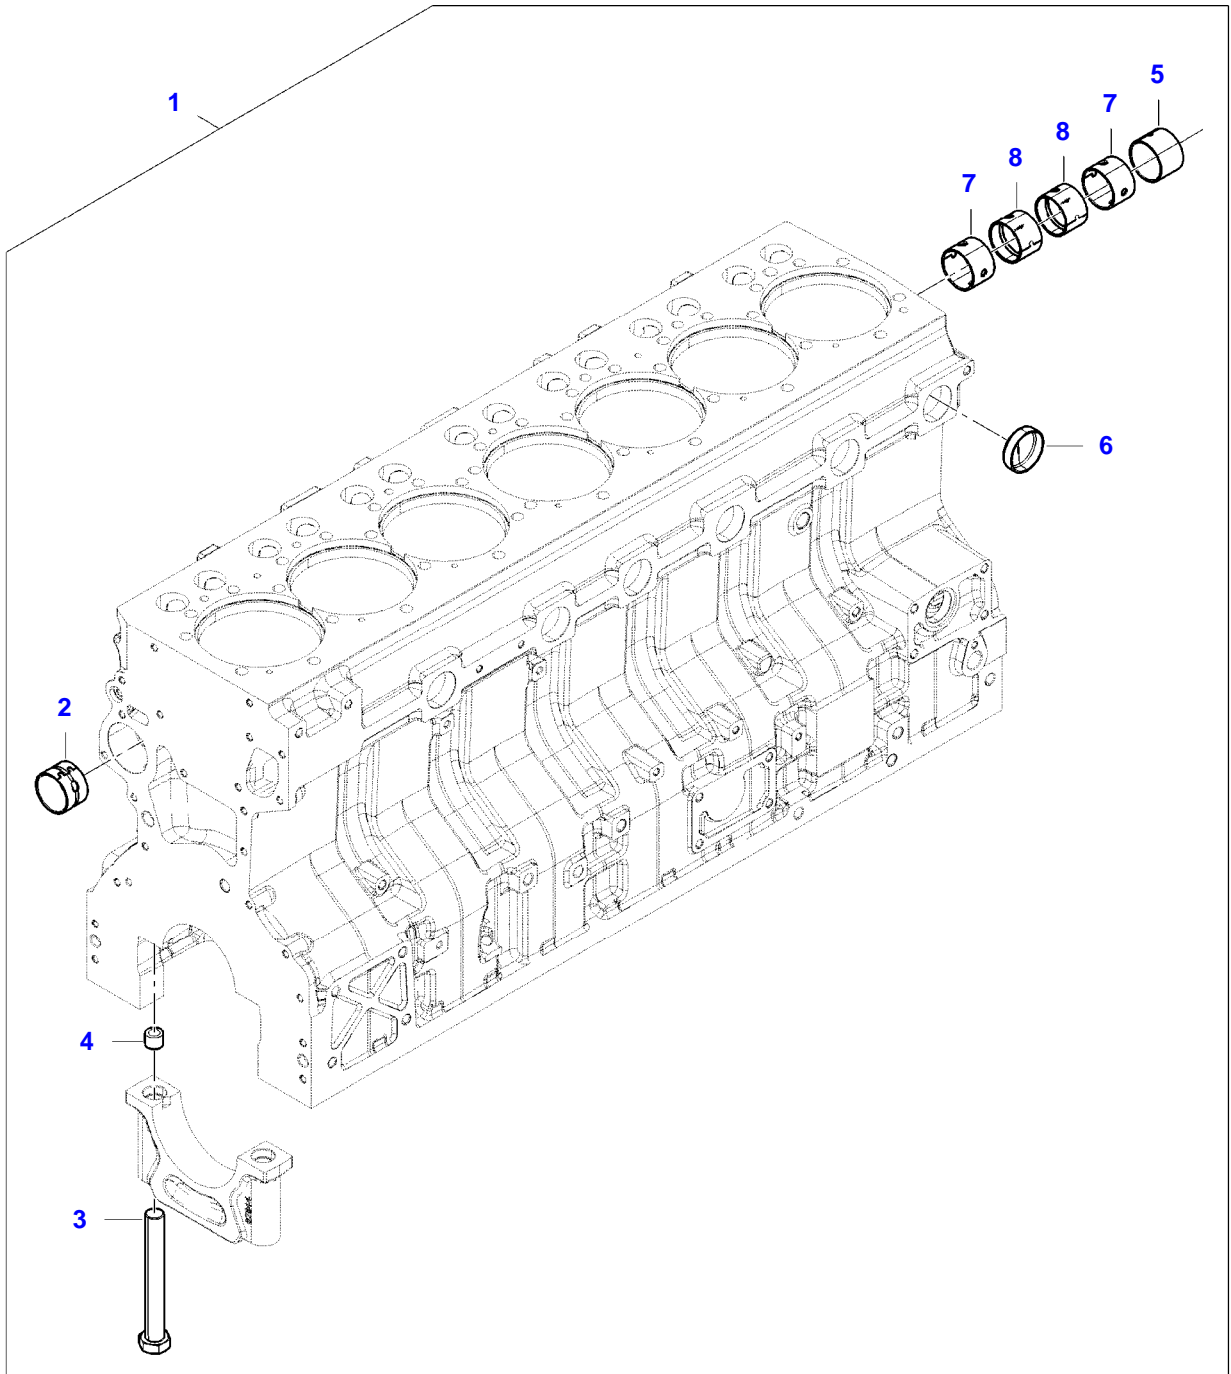

IDEAL 7 COMBINE (ZN2G0007V03020001-999)
APG1G2550

Item	Part Number	Qty	Description Comments	Technical Specification
1	V837086429	1	CYLINDER BLOCK INCLUDES ITEMS 2-8	98 AWF-HLA/LFVC
2	V836866069	1	CAMSHAFT BEARING BUSHING	
3	V835329030	16	HEX CAP SCREW	
4	V836214478	16	GUIDE SLEEVE	
5	V836852461	1	CAMSHAFT BEARING BUSHING	
6	V640016040	6	CUP PLUG	
7	V836852460	2	CAMSHAFT BEARING BUSHING	
8	V837086315	2	CAMSHAFT BEARING BUSHING	

IDEAL 7 COMBINE (ZN2G0007V03020001-999)
APG20G2543

Item	Part Number	Qty	Description Comments
1	ACW2275730	1	ENGINE WIRE HARNESS
2	ACW2342280	1	ENGINE WIRE HARNESS
3	V837070201	2	PRESSURE SENSOR
4	V836667732	2	TEMPERATURE SENSOR
5	ACW0830170	1	CRANKSHAFT SPEED SENSOR INCLUDES ITEMS 6
6	V837091429	2	O-RING
7	V837070189	1	SPEED SENSOR INCLUDES ITEMS 8
8	V614601718	1	O-RING
9	V837084708	1	WIRE
10	V837069047	1	RELAY
11	V837073594	1	WIRE
12	V837074737	1	MASS AIR FLOW SENSOR (MAF)
13	V837084326	1	BOOST PRESSURE SENSOR
14	V837073921	2	LOCKING RING
15	V837073922	2	LOCKING PLATE
16	V837084141	1	ENGINE WIRE HARNESS
17	V837074692	1	ENGINE WIRE HARNESS
18	V528801362	2	HEX CAP SCREW
19	V602060610	1	RETAINER CLAMP
20	V837070209	1	PRESSURE SENSOR
21	V837074507	1	TEMPERATURE SENSOR
22	V837070292	1	GROUND WIRE
23	V528801342	1	HEX CAP SCREW
24	V837074863	1	ENGINE CONTROL UNIT
25	V837084201	1	WIRE