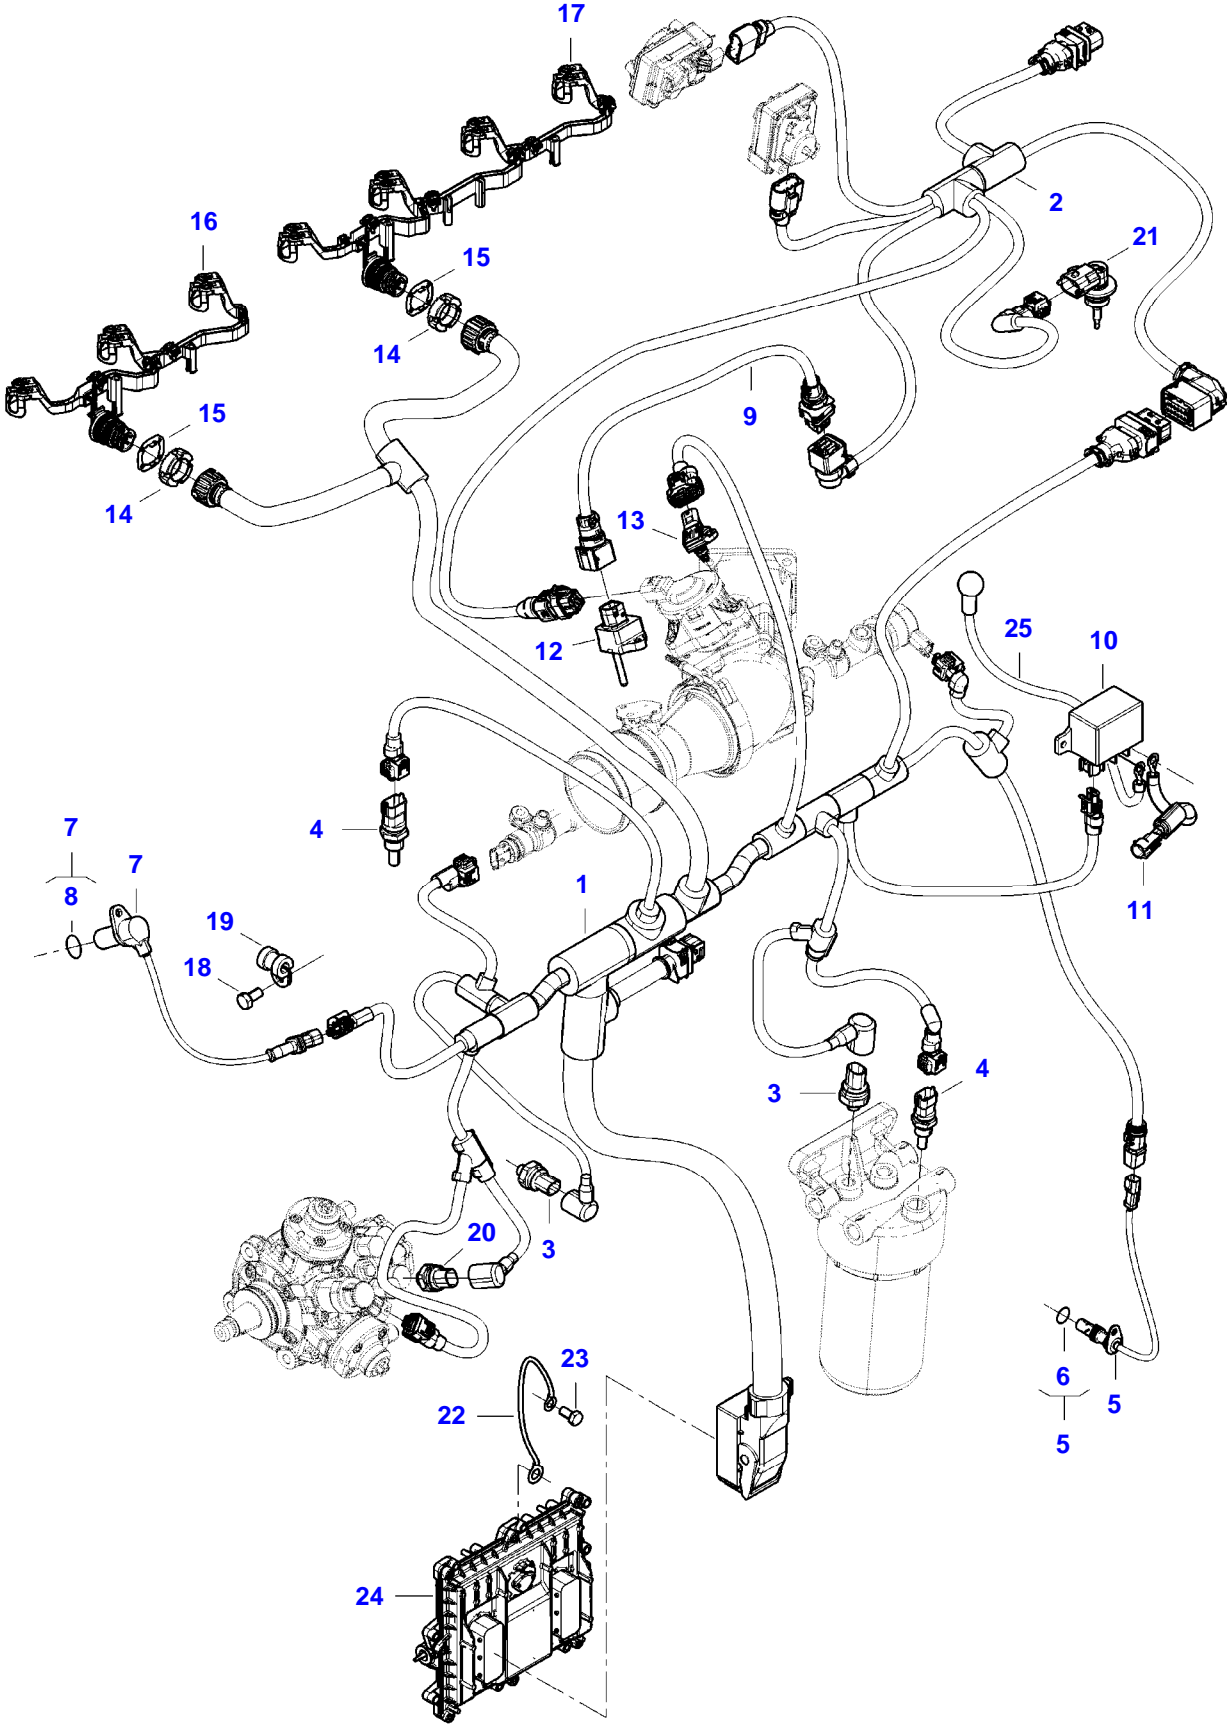

IDEAL 7 COMBINE (ZN2G0007V03020001-999)
APG20G2543

Item	Part Number	Qty	Description Comments
1	ACW2275730	1	ENGINE WIRE HARNESS
2	ACW2342280	1	ENGINE WIRE HARNESS
3	V837070201	2	PRESSURE SENSOR
4	V836667732	2	TEMPERATURE SENSOR
5	ACW0830170	1	CRANKSHAFT SPEED SENSOR INCLUDES ITEMS 6
6	V837091429	2	O-RING
7	V837070189	1	SPEED SENSOR INCLUDES ITEMS 8
8	V614601718	1	O-RING
9	V837084708	1	WIRE
10	V837069047	1	RELAY
11	V837073594	1	WIRE
12	V837074737	1	MASS AIR FLOW SENSOR (MAF)
13	V837084326	1	BOOST PRESSURE SENSOR
14	V837073921	2	LOCKING RING
15	V837073922	2	LOCKING PLATE
16	V837084141	1	ENGINE WIRE HARNESS
17	V837074692	1	ENGINE WIRE HARNESS
18	V528801362	2	HEX CAP SCREW
19	V602060610	1	RETAINER CLAMP
20	V837070209	1	PRESSURE SENSOR
21	V837074507	1	TEMPERATURE SENSOR
22	V837070292	1	GROUND WIRE
23	V528801342	1	HEX CAP SCREW
24	V837074863	1	ENGINE CONTROL UNIT
25	V837084201	1	WIRE