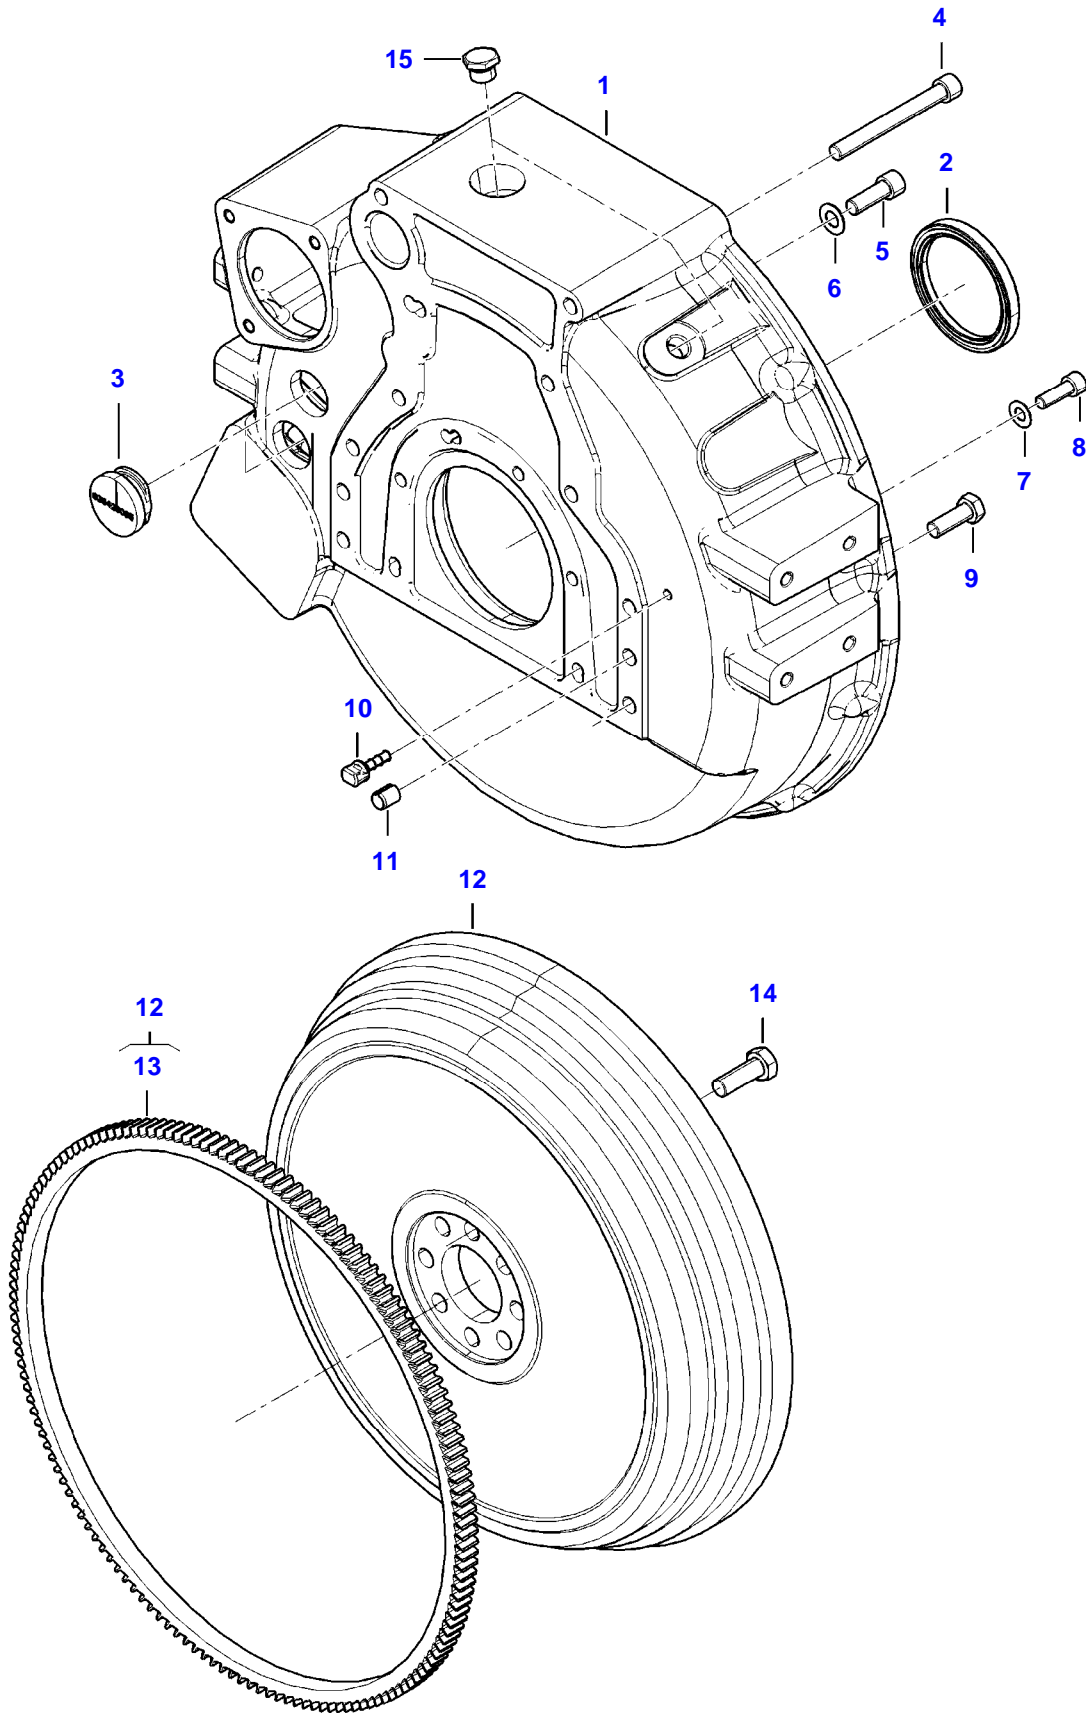

SEE PAGE 01-0032

[B] INCLUDED IN COMPLETE ENGINE GASKET KIT 2

IDEAL 7 COMBINE (ZN2G0007V03020001-999)
APG20G2543

Item	Part Number	Qty	Description Comments
1	ACW2275730	1	ENGINE WIRE HARNESS
2	ACW2342280	1	ENGINE WIRE HARNESS
3	V837070201	2	PRESSURE SENSOR
4	V836667732	2	TEMPERATURE SENSOR
5	ACW0830170	1	CRANKSHAFT SPEED SENSOR INCLUDES ITEMS 6
6	V837091429	2	O-RING
7	V837070189	1	SPEED SENSOR INCLUDES ITEMS 8
8	V614601718	1	O-RING
9	V837084708	1	WIRE
10	V837069047	1	RELAY
11	V837073594	1	WIRE
12	V837074737	1	MASS AIR FLOW SENSOR (MAF)
13	V837084326	1	BOOST PRESSURE SENSOR
14	V837073921	2	LOCKING RING
15	V837073922	2	LOCKING PLATE
16	V837084141	1	ENGINE WIRE HARNESS
17	V837074692	1	ENGINE WIRE HARNESS
18	V528801362	2	HEX CAP SCREW
19	V602060610	1	RETAINER CLAMP
20	V837070209	1	PRESSURE SENSOR
21	V837074507	1	TEMPERATURE SENSOR
22	V837070292	1	GROUND WIRE
23	V528801342	1	HEX CAP SCREW
24	V837074863	1	ENGINE CONTROL UNIT
25	V837084201	1	WIRE

IDEAL 7 COMBINE (ZN2G0007V03020001-999)
APG3G2498

Item	Part Number	Qty	Description Comments
1	V836352143	1	FLYWHEEL HOUSING
2	V837091173	1	CRANKSHAFT SEAL [B]
3	V836428065	2	RUBBER PLUG
4	V581705584	2	HEX SOCKET SCREW
5	V581705440	2	HEX SOCKET SCREW
6	V500951202	2	SPRING WASHER
7	V500951002	6	SPRING WASHER
8	V581705030	6	HEX SOCKET SCREW
9	V528702220	6	HEX CAP SCREW
10	V836859311	1	PLUG
11	V598359850	2	PIN
12	V836859998	1	FLYWHEEL INCLUDES ITEM 13
13	V836117058	1	STARTER RING
14	V529702630	8	HEX CAP SCREW
15	V836019756	2	PLUG [B] INCLUDED IN COMPLETE ENGINE GASKET KIT 2