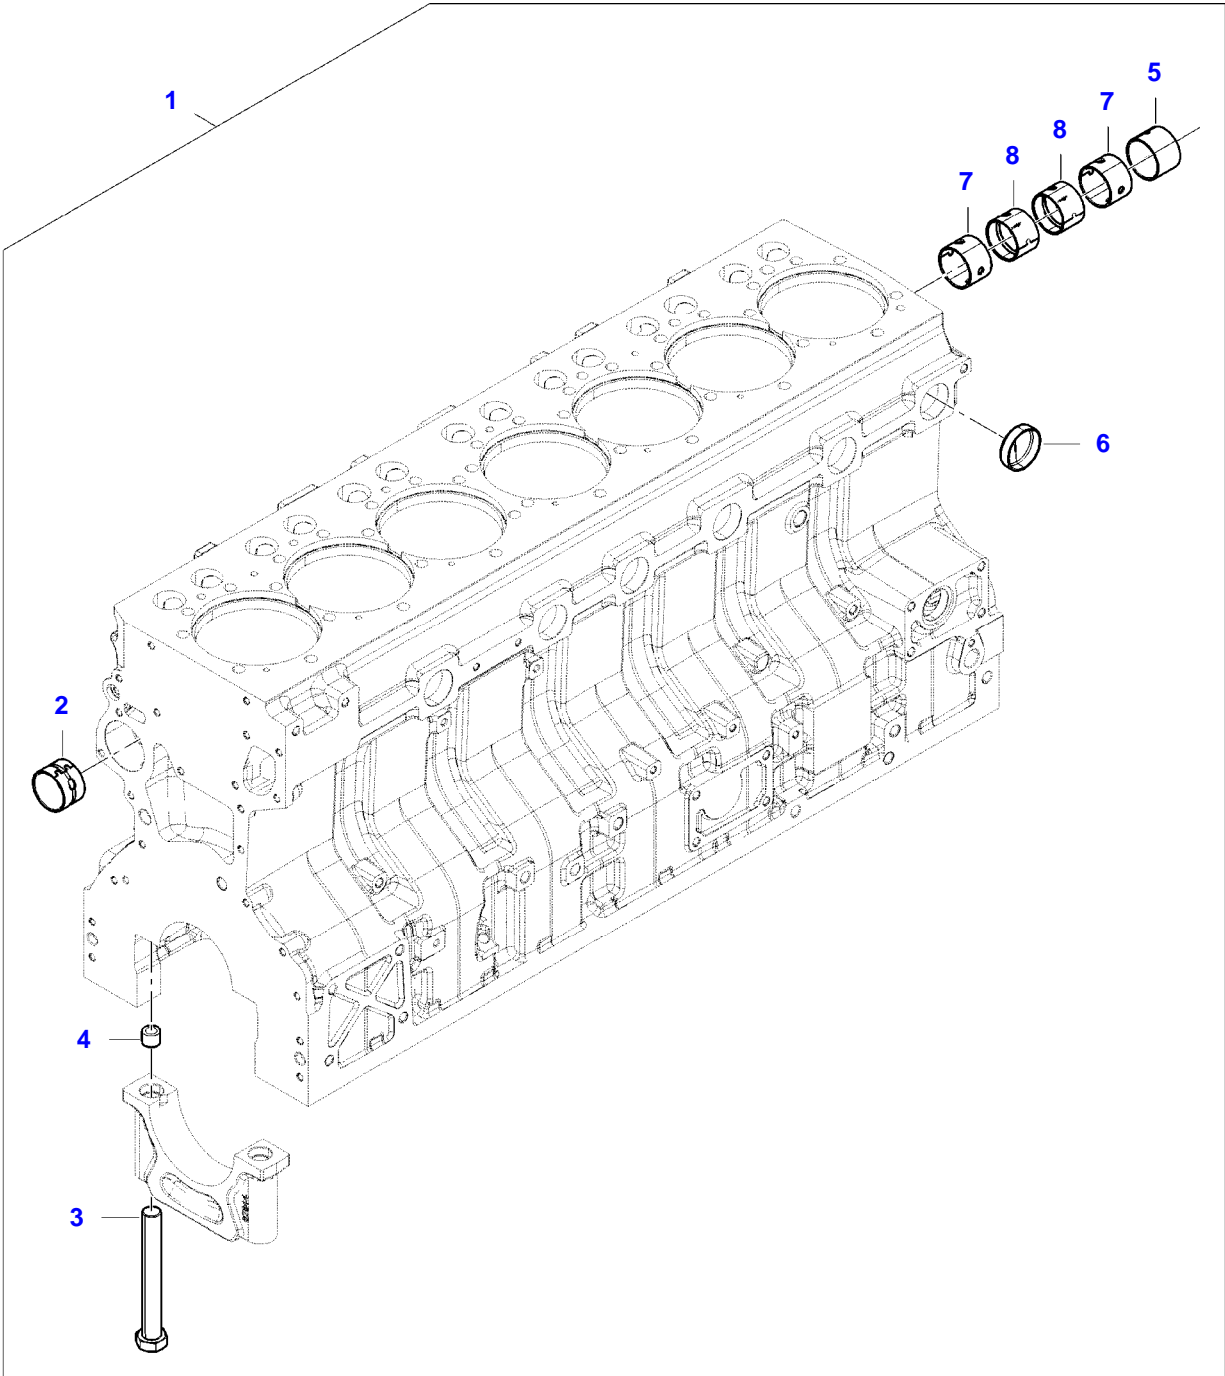

Item	Part Number	Qty	Description Comments	Technical Specification
1	ACW9156440	1	ENGINE	98 AWF-HLA
2	865491667V	1	LONG BLOCK ENGINE	98 AWF-HLA/LFVC
3	865491613X	1	SHORT BLOCK ENGINE	98 AWF-HLA/LFVC
4	V837079921	1	LABEL ENGINE TYPE PLATE	

IDEAL 7 COMBINE (ZN2G0007V03020001-999)
APG1G3023

Item	Part Number	Qty	Description Comments	Technical Specification
1	V837086429	1	CYLINDER BLOCK SEE PAGE 01-0003	98 AWF-HLA/LFVC
2	V640016012	1	CUP PLUG	
3	V836867048	7	LINER	
4	V836855446	14	CYLINDER LINER O-RING [B]	
5	V836855447	7	CYLINDER LINER O-RING [B]	
6	V640016016	2	CUP PLUG	
7	V836852744	1	PLUG	
8	V615871014	6	SEALING WASHER [B]	
9	V640325110	8	SCREW PLUG	
10	V836684767	1	SEALING WASHER [B]	
11	V581804572	1	HEX SOCKET SCREW	
12	V528801382	6	HEX CAP SCREW	
13	V836846444	1	COVER	
14	ACW5174780	1	GASKET [B]	
15	V837084973	7	PISTON COOLING JET	
16	V836855626	2	SPACER	
17	V501950842	2	WASHER	
18	V529801432	2	HEX CAP SCREW	
19	V837084081	1	ECU BRACKET	
20	V837084129	6	DAMPER	
21	V837069056	1	HEX CAP SCREW	
22	V615871016	1	SEALING WASHER [B]	
23	V836684768	2	SEALING WASHER [B]	
24	V615881824	1	SEALING WASHER [B]	
25	V836019756	1	PLUG	
26	V615881420	1	SEALING WASHER [B]	
27	V640325014	1	PLUG	
28	V837084080	1	COVER	
29	V581804222	8	HEX SOCKET SCREW	
30	V581804182	6	HEX SOCKET SCREW	
31	V528801362	1	HEX CAP SCREW	
32	V837084661	1	SHIELD	
33	V837084136	2	SHIELD	
34		1	SEE PAGE 01-0032	
35		1	SEE PAGE 01-0032	
36		1	SEE PAGE 01-0032 [B] INCLUDED IN COMPLETE ENGINE GASKET KIT 2	

IDEAL 7 COMBINE (ZN2G0007V03020001-999)
APG1G2550

Item	Part Number	Qty	Description Comments	Technical Specification
1	V837086429	1	CYLINDER BLOCK INCLUDES ITEMS 2-8	98 AWF-HLA/LFVC
2	V836866069	1	CAMSHAFT BEARING BUSHING	
3	V835329030	16	HEX CAP SCREW	
4	V836214478	16	GUIDE SLEEVE	
5	V836852461	1	CAMSHAFT BEARING BUSHING	
6	V640016040	6	CUP PLUG	
7	V836852460	2	CAMSHAFT BEARING BUSHING	
8	V837086315	2	CAMSHAFT BEARING BUSHING	