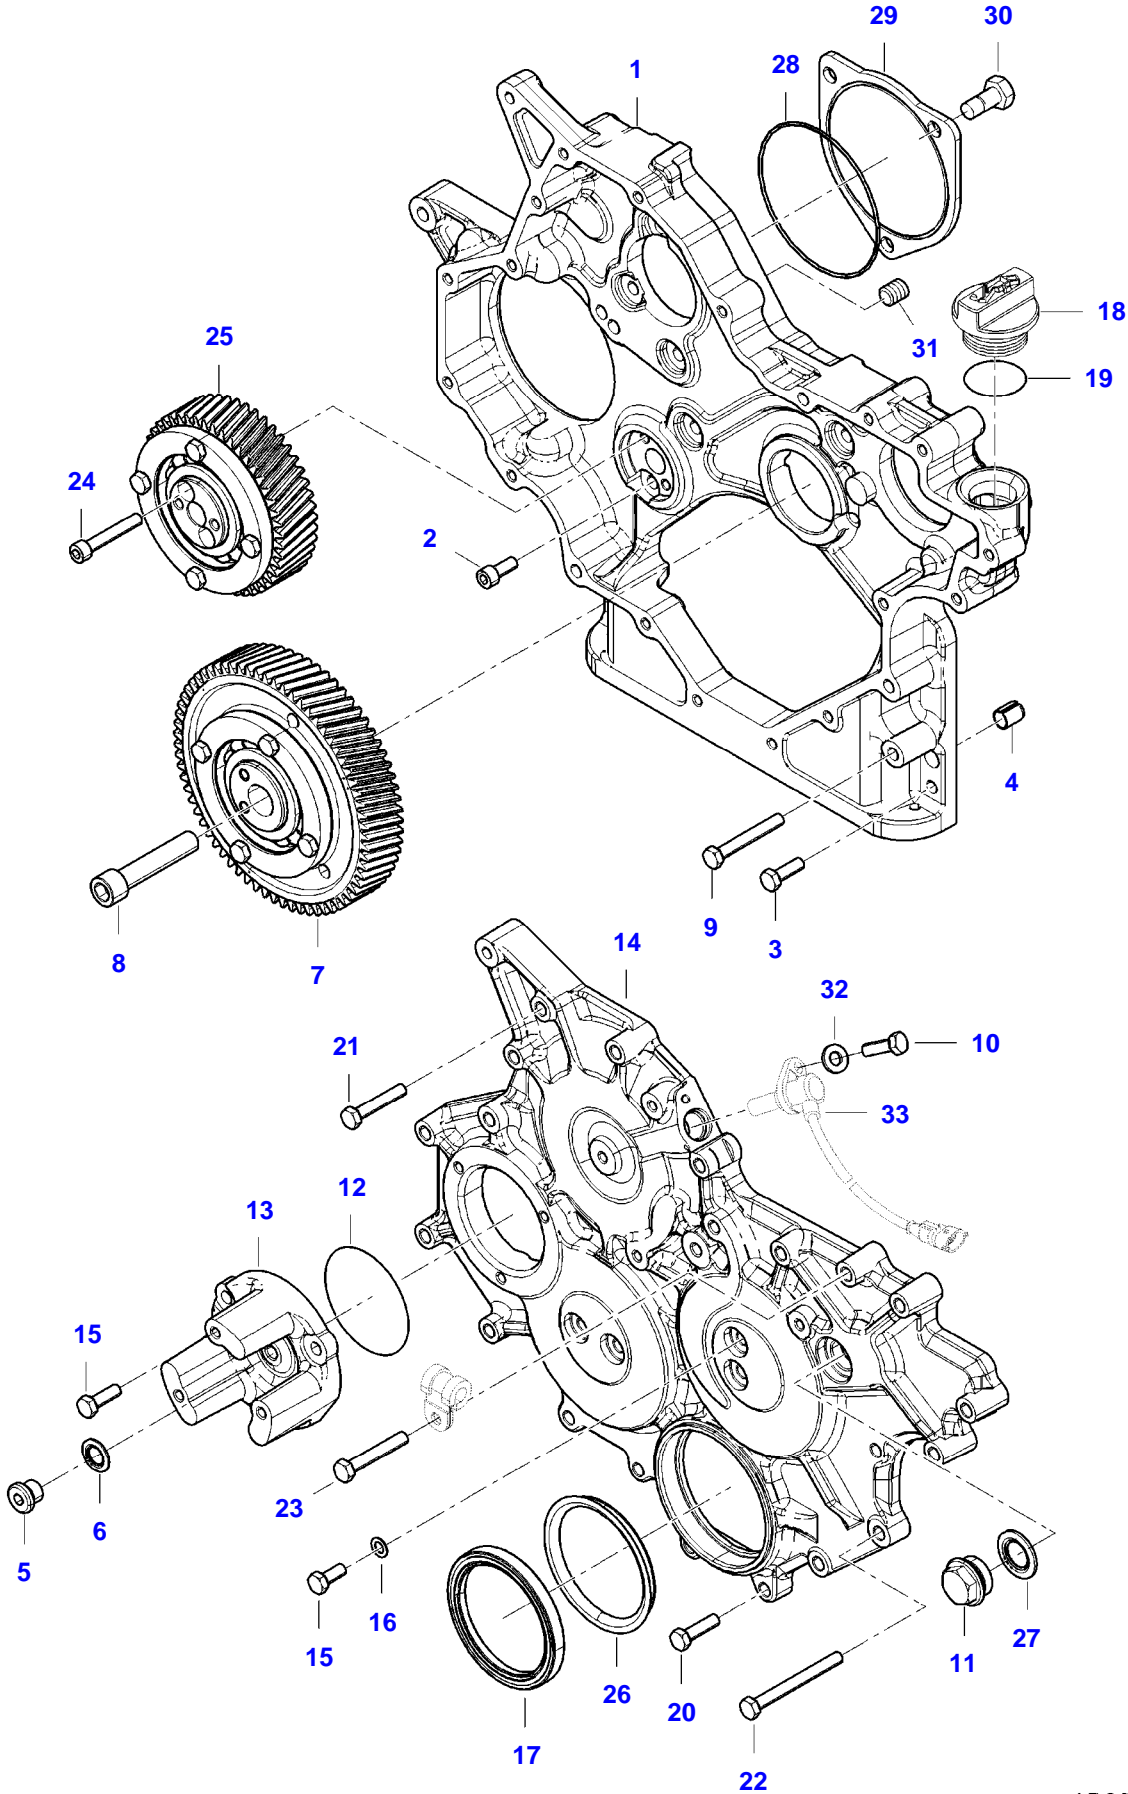

IDEAL 7 COMBINE (ZN2G0007V03020001-999)
APG2G2898

Item	Part Number	Qty	Description Comments
1	V837074713	1	TIMING GEAR CASE
2	V581704600	11	HEX SOCKET SCREW
3	V528801402	2	HEX CAP SCREW
4	V598359850	2	PIN
5	V640325110	1	SCREW PLUG
6	V615871014	1	SEALING WASHER [B]
7	V837073583	1	IDLER GEAR
8	V581705910	1	HEX SOCKET SCREW
9	V529801472	1	HEX CAP SCREW
10	V528801062	1	HEX CAP SCREW
11	V640045022	1	PLUG
12	V614606825	1	O-RING [B]
13	V837084617	1	BRACKET
14	V837074715	1	GEAR HOUSING FRONT COVER
15	V528801382	7	HEX CAP SCREW
16	V615870814	4	SEALING WASHER [B]
17	V837084867	1	CRANKSHAFT SEAL [B]
18	V837081106	1	OIL FILLER CAP
19	V614603540	1	O-RING [B]
20	V528801412	5	HEX CAP SCREW
21	V529801442	8	HEX CAP SCREW
22	V529801512	2	HEX CAP SCREW
23	V529801452	1	HEX CAP SCREW
24	V580704670	2	HEX SOCKET SCREW
25	V837073256	1	IDLER GEAR
26	V836873075	1	SHIELD
27	V615882227	1	SEALING WASHER [B]
28	V614712325	1	O-RING [B]
29	V837086283	1	COVER
30	V528802182	3	HEX CAP SCREW
31	V560201750	1	HEX SOCKET SCREW
32	V500150642	1	WASHER
33		1	

SEE PAGE 01-0032

[B] INCLUDED IN COMPLETE ENGINE GASKET KIT 2