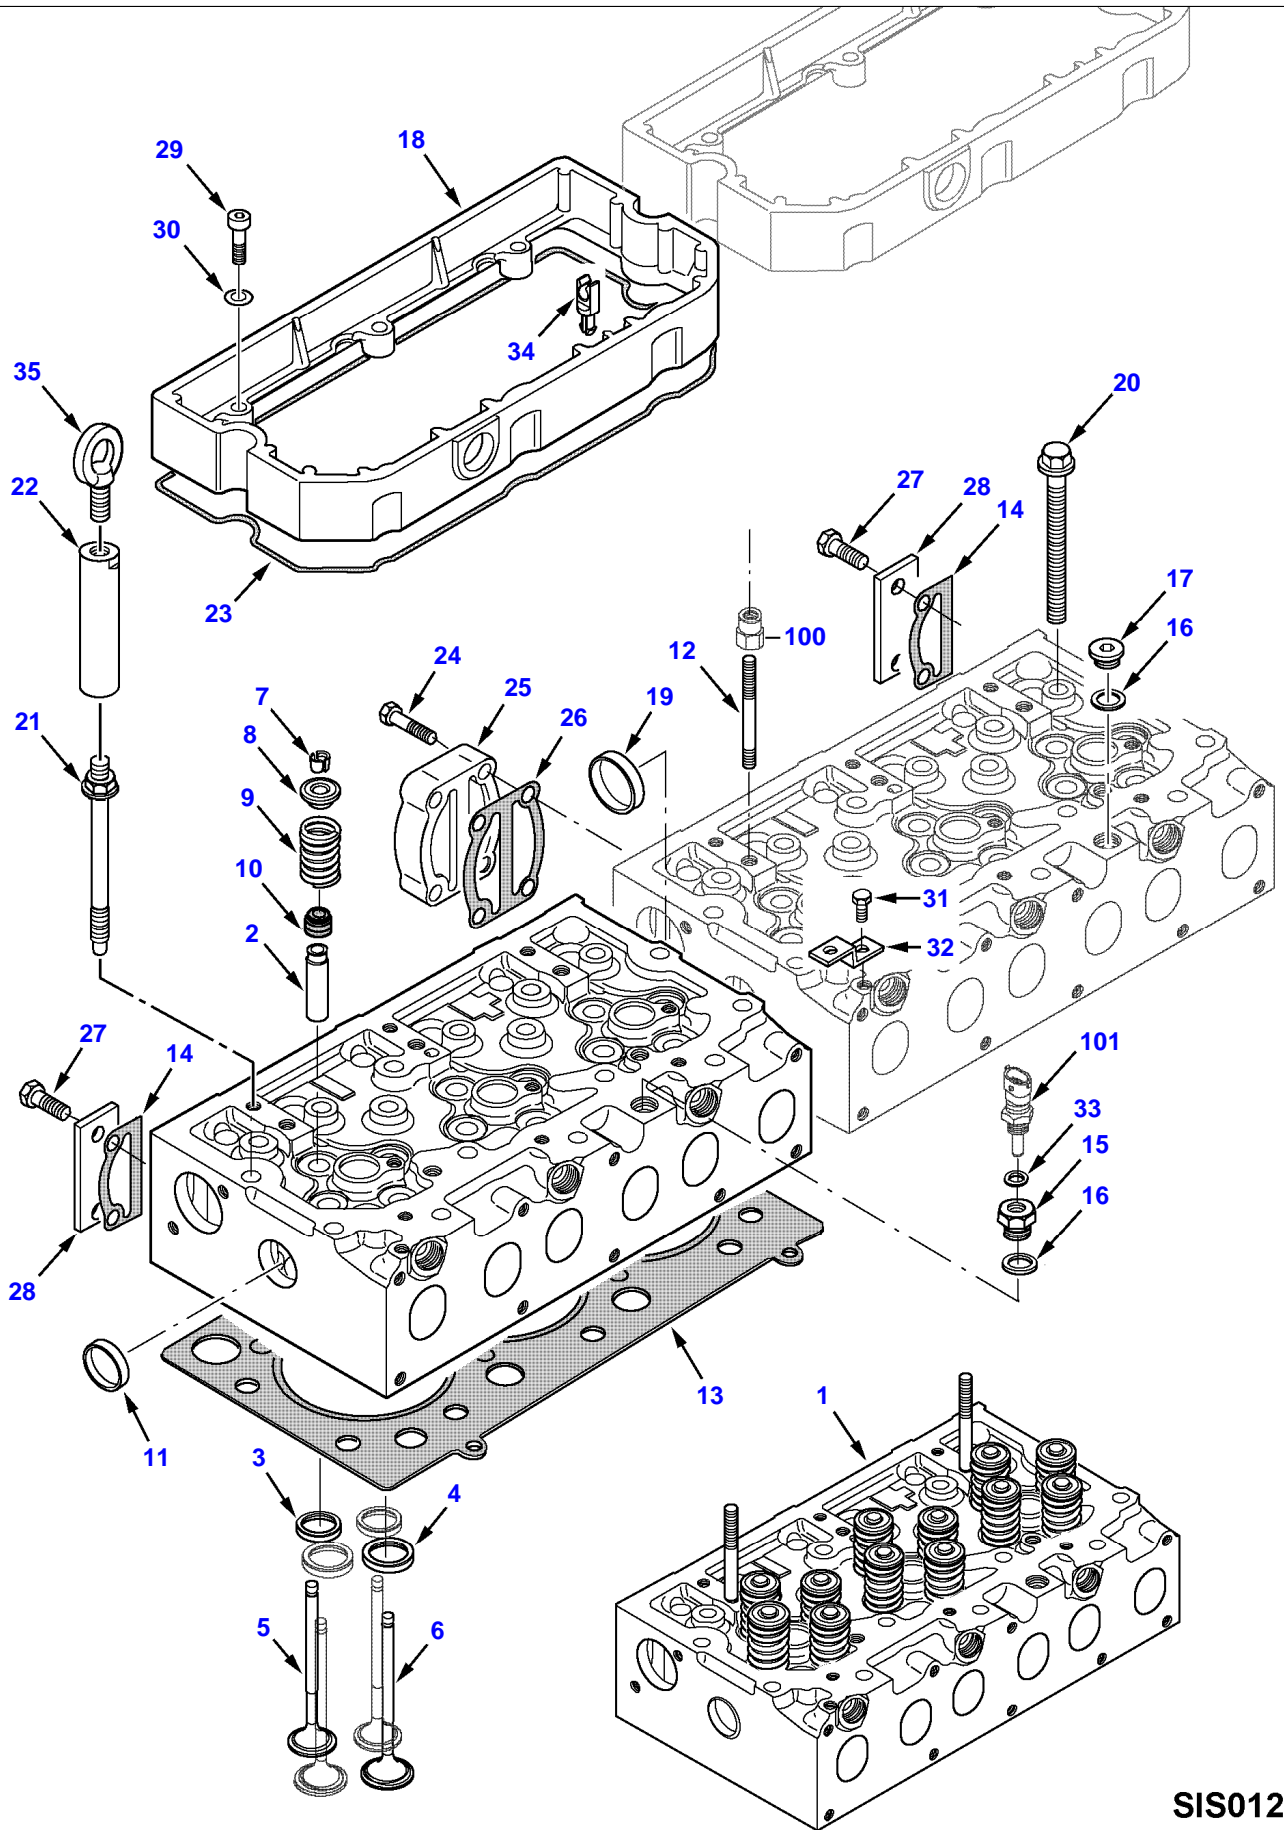

9390R COMBINE (2012-2014) (CHC26101 - EHC26500)
CYLINDER HEAD

SIS0125

CYLINDER HEAD

Item	Part Number	Qty	Description Comments	Technical Specification
1	V837073233	2	CYLINDER HEAD	3-CYL 4V
2	V837073174	24	VALVE GUIDE [A]	4V
3	V837064907	12	VALVE SEAT [A]	EXHAUST 4V
	V837070187	-	VALVE SEAT [A]	EXHAUST 4V 0.20 OVERSIZE
4	V837064908	12	VALVE SEAT [A]	INTAKE 4V
	V837070188	-	VALVE SEAT [A]	INTAKE 4V 0.20 OVERSIZE
5	V837069002	12	EXHAUST VALVE [A]	4V
6	V837069003	12	INTAKE VALVE [A]	4V
7	V837064910	48	COTTER [A]	4V
8	V837069004	24	SPRING PLATE [A]	4V
9	V837069005	24	VALVE SPRING [A]	4V
10	V837073165	24	VALVE STEM GASKET [A]	
11	V836647942	8	PLUG [A]	
12	V546801900	4	STUD BOLT [A]	
13	V837070290	2	CYLINDER HEAD GASKET	
14	V836867753	2	GASKET	
15	V836119643	1	THREADED NIPPLE	
16	V615881822	2	SEALING WASHER	
17	V640325018	1	PLUG	18X1.5 DIN 908 5.8
18	V837073888	2	VALVE ROCKER COVER FRAME	3-CYL 4V TYCO-CONNECTOR
19	V640016045	1	PLUG	
20	V837069025	32	STUD BOLT	
21	V837073571	2	STUD BOLT	M12+M12 L148 12.9 HIGH TENSILE
22	V836867567	2	LIFTING EYE EXTENSION	L86 M12/M16
23	V837067881	4	VALVE ROCKER COVER GASKET	3-CYL 4V
24	V528801820	4	HEX CAP SCREW	
25	V836855348	1	JOINT PIECE	
26	V836867752	1	GASKET	
27	V528801800	4	HEX CAP SCREW	
28	V836855350	2	COVER	
29	V581804630	6	HEX SOCKET SCREW	
30	V500950800	6	SPRING WASHER	
31	V528801360	1	HEX CAP SCREW	
32	V836747849	1	SUPPORT	
33	V615881418	1	SEALING WASHER	
34	V837073227	4	BAND	
35	V836640752	2	LIFT EYE	

100

SEE PAGE 01-007

101

SEE PAGE 01-018

[A] INCLUDED IN ITEM 1