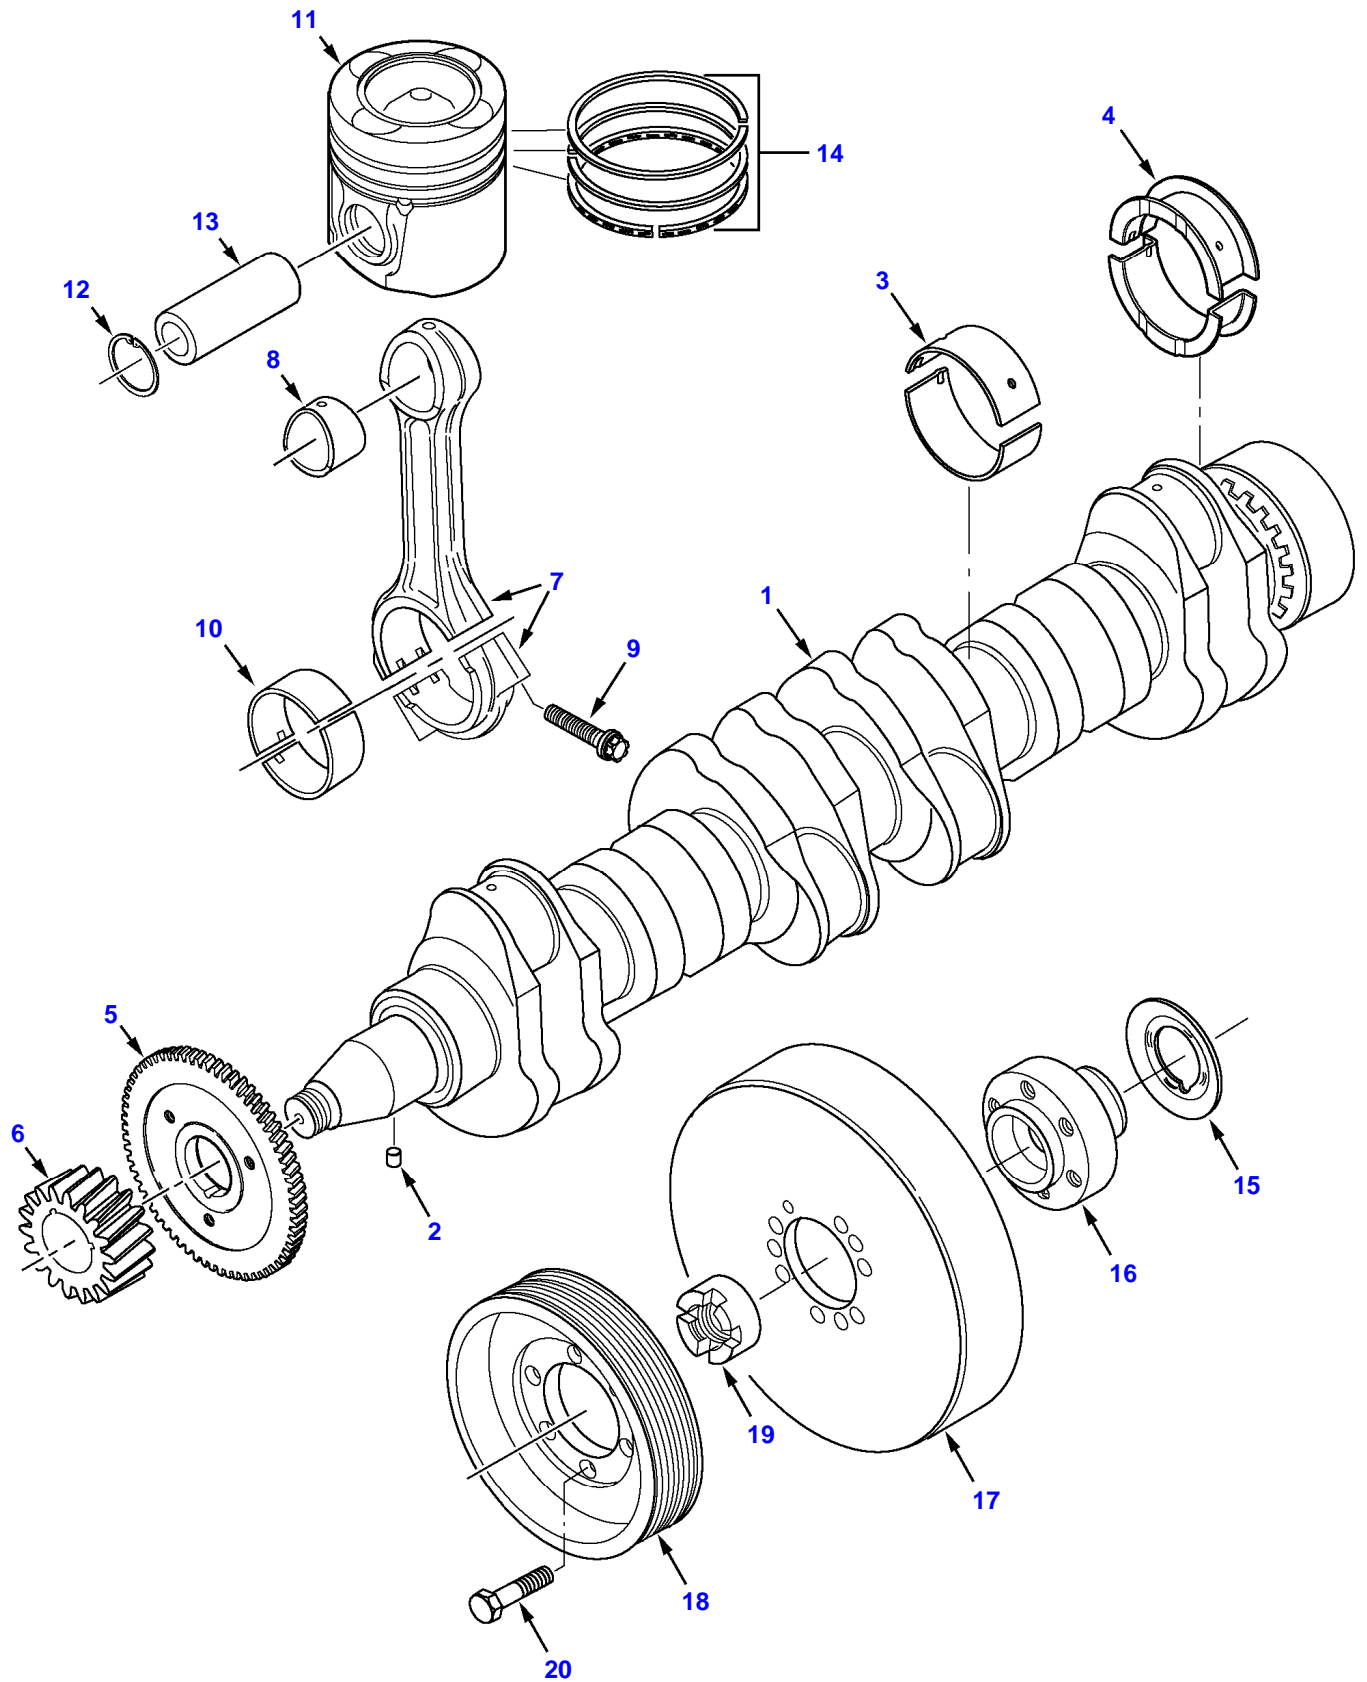

9390R COMBINE (2012-2014) (CHC26101 - EHC26500)
CRANKSHAFT AND PISTONS

SIS0123

CRANKSHAFT AND PISTONS

Item	Part Number	Qty	Description Comments	Technical Specification
1	V837073996	1	CRANKSHAFT	
2	V836867857	1	KEY [C]	INA LRB 5X5
3	V836840944	6	MAIN BEARING	90 MM STD
	V836840978	6	MAIN BEARING	90 MM 0.25 UNDERSIZE
	V836840979	6	MAIN BEARING	90 MM 0.50 UNDERSIZE
	V836840980	6	MAIN BEARING	90 MM 1.00 UNDERSIZE
	V836840981	6	MAIN BEARING	90 MM 1.50 UNDERSIZE
4	V836879152	1	MAIN BEARING	D90 STD FIXED THRUST WASHER
	V836840945	2	THRUST WASHER	90 MM STD
	V836840982	2	THRUST WASHER	90 MM 0.10 UNDERSIZE
	V836840983	2	THRUST WASHER	90 MM 0.20 UNDERSIZE
5	V836874040	1	GEAR,CRANKSHAFT	
6	V837073560	1	GEAR,CRANKSHAFT	
7	V837079475	1	CONNECTING ROD KIT	6-CYL KIT
8	V836864288	6	BEARING BUSH [A]	
9	V836873510	12	SCREW SPECIAL [A]	M14X1.25 12.9
	V836864141	12	SCREW SPECIAL [A]	TORX E18 12.9
10	V837062996	6	CONROD BEARING	STD SPUTTER COATED
	V836338650	6	CONROD BEARING	0.25 UNDERSIZE
	V836338651	6	CONROD BEARING	0.50 UNDERSIZE
	V836338652	6	CONROD BEARING	1.00 UNDERSIZE
	V836338653	6	CONROD BEARING	1.50 UNDERSIZE
	V836338606	-	BEARING BUSH	0.50 OVERSIZE
11	V837074083	6	PISTON	111 MM 4V E16.7
12		12		
			[B]	
13		6		
			[B]	
14	V837079459	6	PISTON RING KIT [B]	
15	V836855637	1	RING	
16	V836855641	1	CRANKSHAFT HUB	
17	V836840882	1	DAMPER	
18	V836855690	1	PULLEY	D190 PK12
19	V836847641	1	CRANKSHAFT NUT	33X1.5
20	V528702230	6	HEX CAP SCREW	

[A] INCLUDED IN ITEM 7

[B] INCLUDED IN ITEM 11

[C] INCLUDED IN ITEM 1