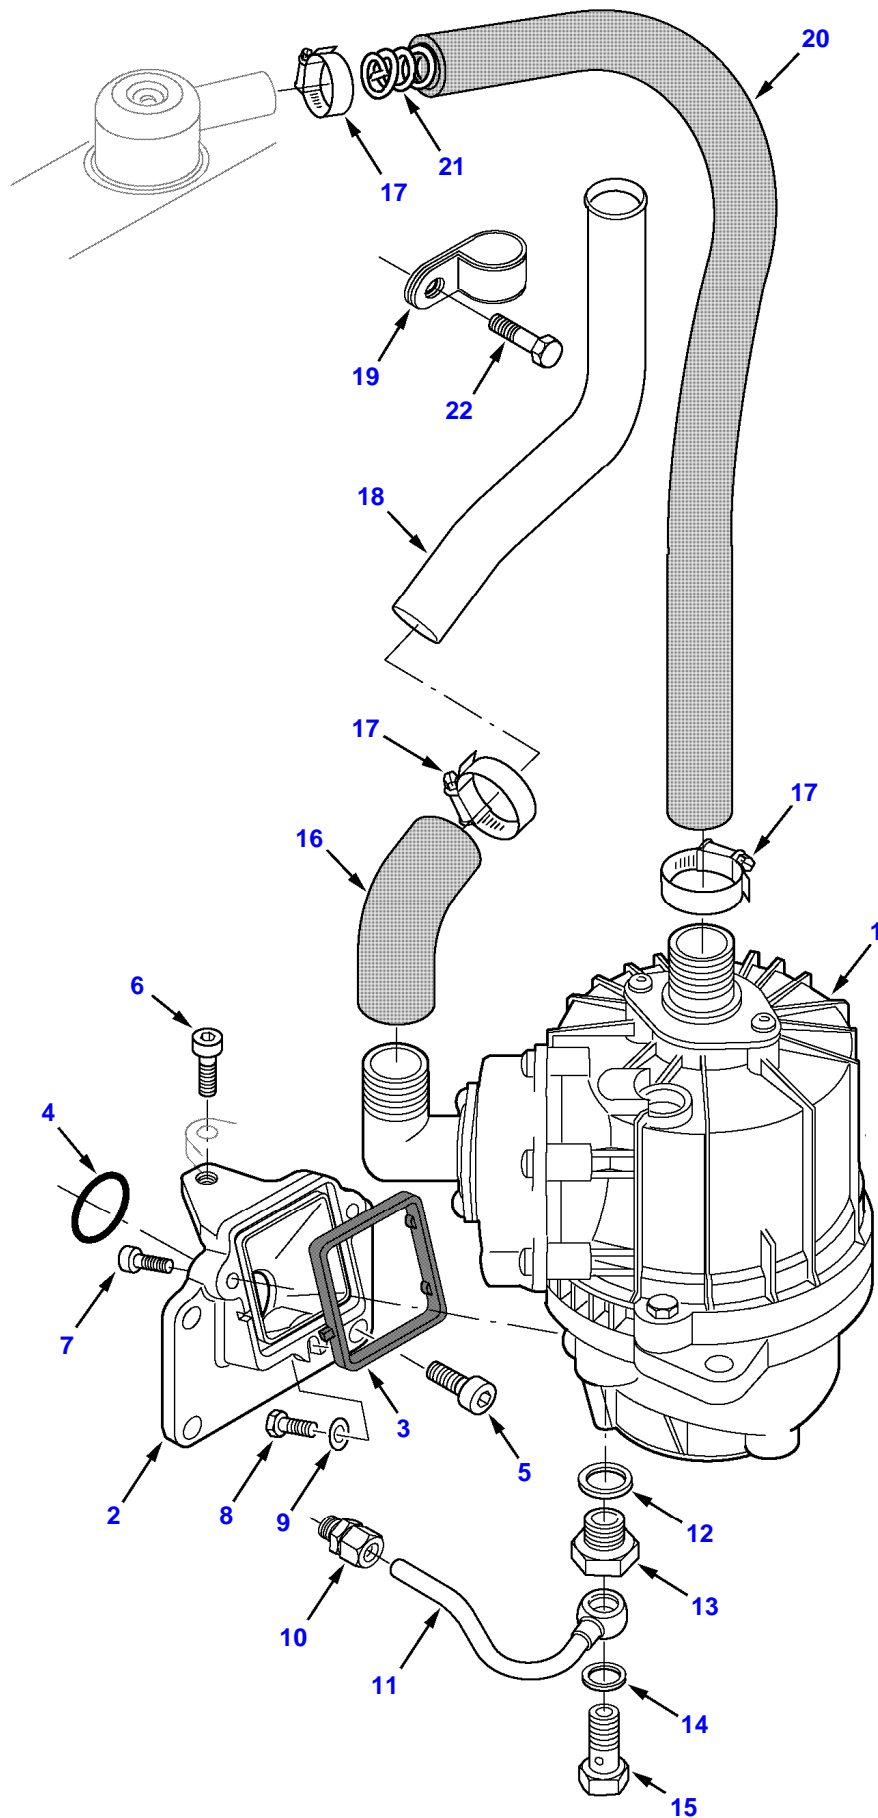

9390R COMBINE (2012-2014) (CHC26101 - EHC26500)
CRANKCASE VENTILATION

CRANKCASE VENTILATION

Item	Part Number	Qty	Description Comments	Technical Specification
1	V837073734	1	CCV FILTER	CCV
2	V837073858	1	BRACKET	
3	V837074132	1	GASKET	
4	V836664226	1	O-RING	37.69X3.53 VITON
5	V581805000	4	HEX SOCKET SCREW	
6	V528801102	1	HEX CAP SCREW	
7	V581804202	2	HEX SOCKET SCREW	
8	V528801082	1	HEX CAP SCREW	
9	V500050642	1	WASHER	
10	V641016008	1	STRAIGHT FITTING	
11	V837073892	1	OIL PIPE	
12	V615881822	1	SEALING WASHER	
13	V836119643	1	THREADED NIPPLE	
14	V615881420	1	SEALING WASHER	
15	V640435010	1	BANJO BOLT	
16	V837074038	1	RUBBER HOSE	
17	V602090544	4	HOSE CLIP	
18	V837073894	1	AIR PIPE	
19	V602074525	1	HOSE CLIP	
20	V837074052	1	HOSE	
21	V837070343	1	SPRING	
22	V529901420	1	HEX CAP SCREW