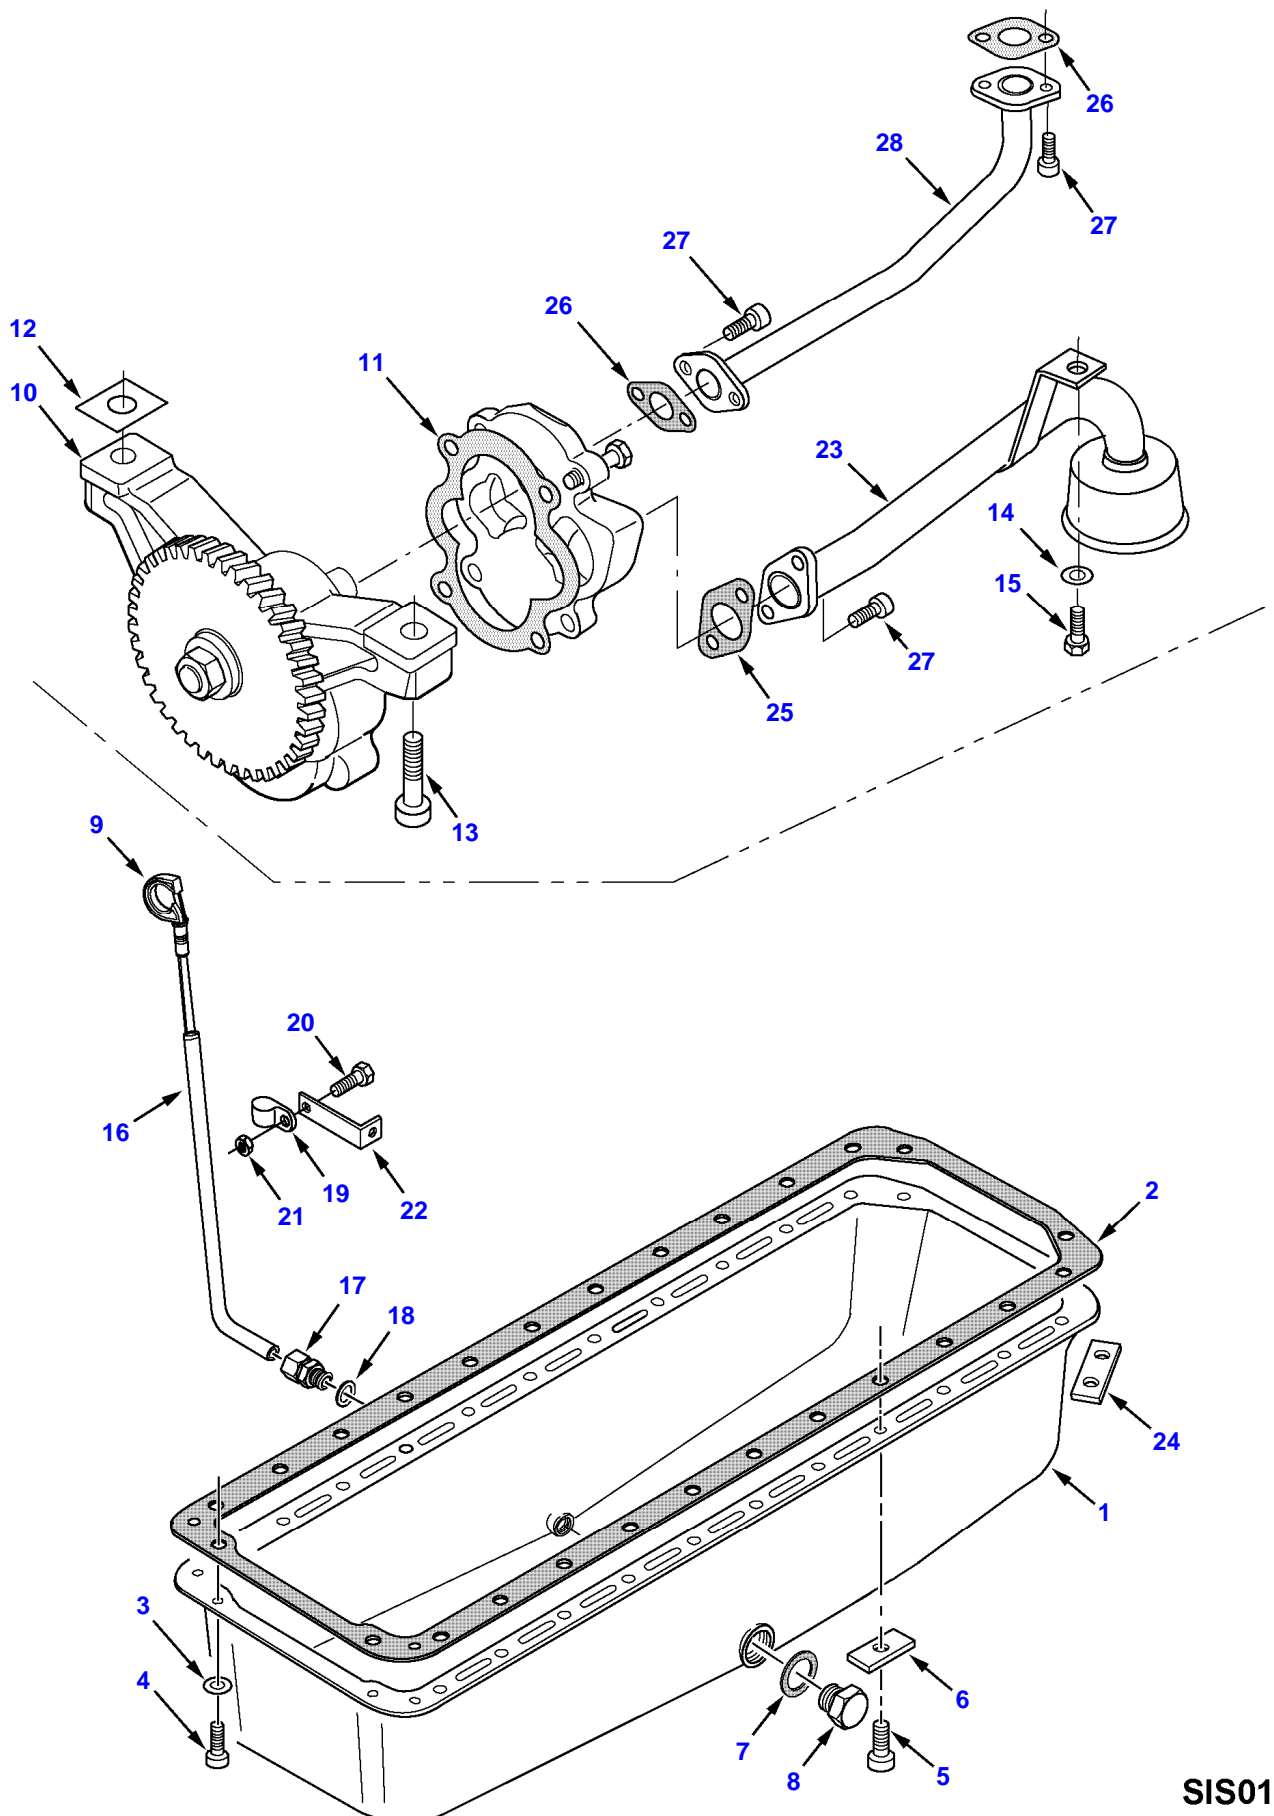

9390R COMBINE (2012-2014) (CHC26101 - EHC26500)
OIL SUMP AND PUMP

SIS0128

Item	Part Number	Qty	Description Comments	Technical Specification
1	V836347308	1	OIL SUMP	
2	V836322538	1	GASKET	
3	V500950800	4	SPRING WASHER	
4	V581804600	4	HEX SOCKET SCREW	
5	V581805000	24	HEX SOCKET SCREW	
6	V836859560	20	WASHER	
7	V615882227	1	SEALING WASHER	
8	V640045022	1	PLUG	
9	V836866909	1	DIPSTICK	L220 GREEN
10	V836874180	1	LUBRICATING OIL PUMP	
11	V836338188	1	GASKET [A]	
12	V836007871	-	INTERMEDIATE PLATE	
13	V581805050	2	HEX SOCKET SCREW	
14	V500150840	1	FLAT WASHER	
15	V528801362	1	HEX CAP SCREW	
16	V836855921	1	OIL DIPSTICK GUIDE PIPE	
17	V641086012	1	STRAIGHT FITTING	
18	V615881622	1	SEALING WASHER	
19	V602060612	1	HOSE CLIP	
20	V528801380	1	HEX CAP SCREW	
21	V504800800	1	HEX NUT	
22	V836652081	1	SUPPORT	
23	V836855674	1	OIL PUMP SUCTION PIPE	
24	V836859561	2	WASHER	
25	V836338201	1	GASKET	
26	V836008449	2	GASKET	
27	V581804600	6	HEX SOCKET SCREW	
28	V836855673	1	OIL PIPE	

[A] INCLUDED IN ITEM 10