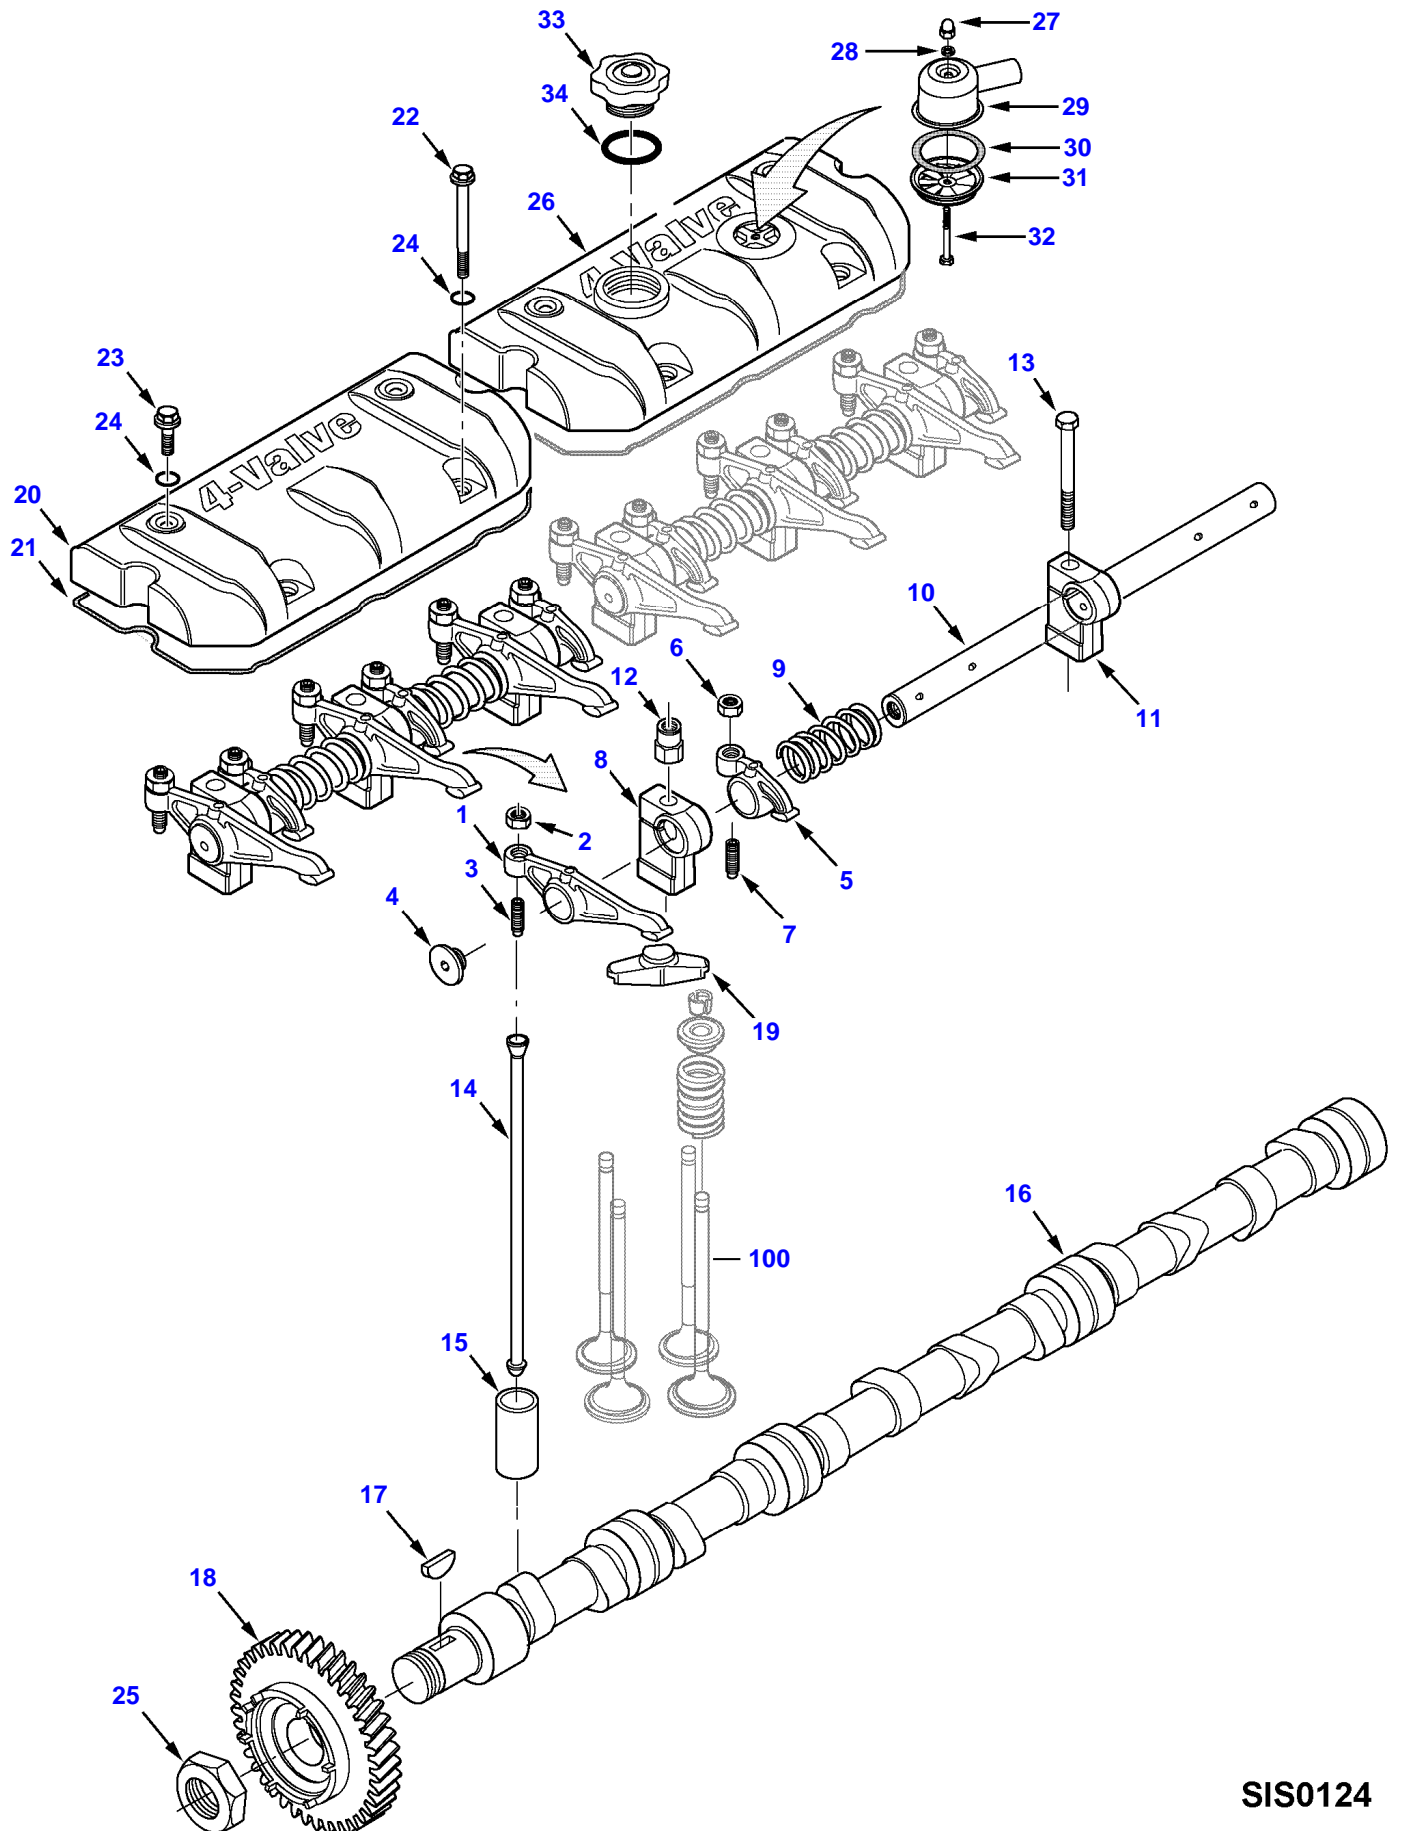

9390R COMBINE (2012-2014) (CHC26101 - EHC26500)
CAMSHAFT AND VALVE

Item	Part Number	Qty	Description Comments	Technical Specification
1	V837069011	6	ROCKER ARM [A]	INTAKE 4V
2	V512861000	6	NUT [A][C]	
3	V837069023	6	VALVE ROCKER ADJUSTMENT SCREW [A][C]	
4	V837069020	4	PLUG [A]	
5	V837069013	6	ROCKER ARM [A]	EXHAUST 4V
6	V512861000	6	NUT [A][D]	
7	V837069023	6	VALVE ROCKER ADJUSTMENT SCREW [A][D]	
8	V837069017	4	ROCKER SHAFT BRACKET [A]	4V
9	V837069019	4	SPRING [A]	4V
10	V837069015	2	SHAFT [A]	3-CYL 4V
11	V837069018	2	ROCKER SHAFT BRACKET [A]	4V
12	V836655406	4	HEX NUT	
13	V529801910	2	HEX CAP SCREW	
14	V837069014	12	PUSH ROD	L283
15	V836014264	12	TAPPET	
16	V837069101	1	CAMSHAFT	
17	V603305760	1	WOODRUFF KEY	
18	V837073562	1	GEAR,CAMSHAFT	
19	V837073089	12	GUIDE	4V
20	V837069022	1	VALVE ROCKER COVER	3-CYL 4V
21	V837067881	2	VALVE ROCKER COVER GASKET	3-CYL 4V
22	V540801910	4	SCREW	
23	V540801780	4	HEX CAP SCREW	M10 X 20
24	V614901030	8	O-RING	
25	V837069085	1	NUT	
26	V837070448	1	VALVE ROCKER COVER	3-CYL 4V BREATHER + OIL FILL
27	V519600602	1	HEX NUT [B]	
28	V836667508	1	SEALING WASHER [B]	M6 USIT NBR
29	V837070442	1	BREATHER [B]	
30	V836667459	1	GASKET [B]	
31	V837070443	1	BREATHER [B]	
32	V528801172	1	HEX CAP SCREW [B]	
33	V836659968	1	OIL FILLER CAP	M50X4
34	V614704850	1	O-RING	
35	V837069016	2	ROCKER SHAFT ASM	3-CYL 4V

100

SEE PAGE 01-008

[A] INCLUDED IN ITEM 35

[B] INCLUDED IN ITEM 26

[C] INCLUDED IN ITEM 1

[D] INCLUDED IN ITEM 5