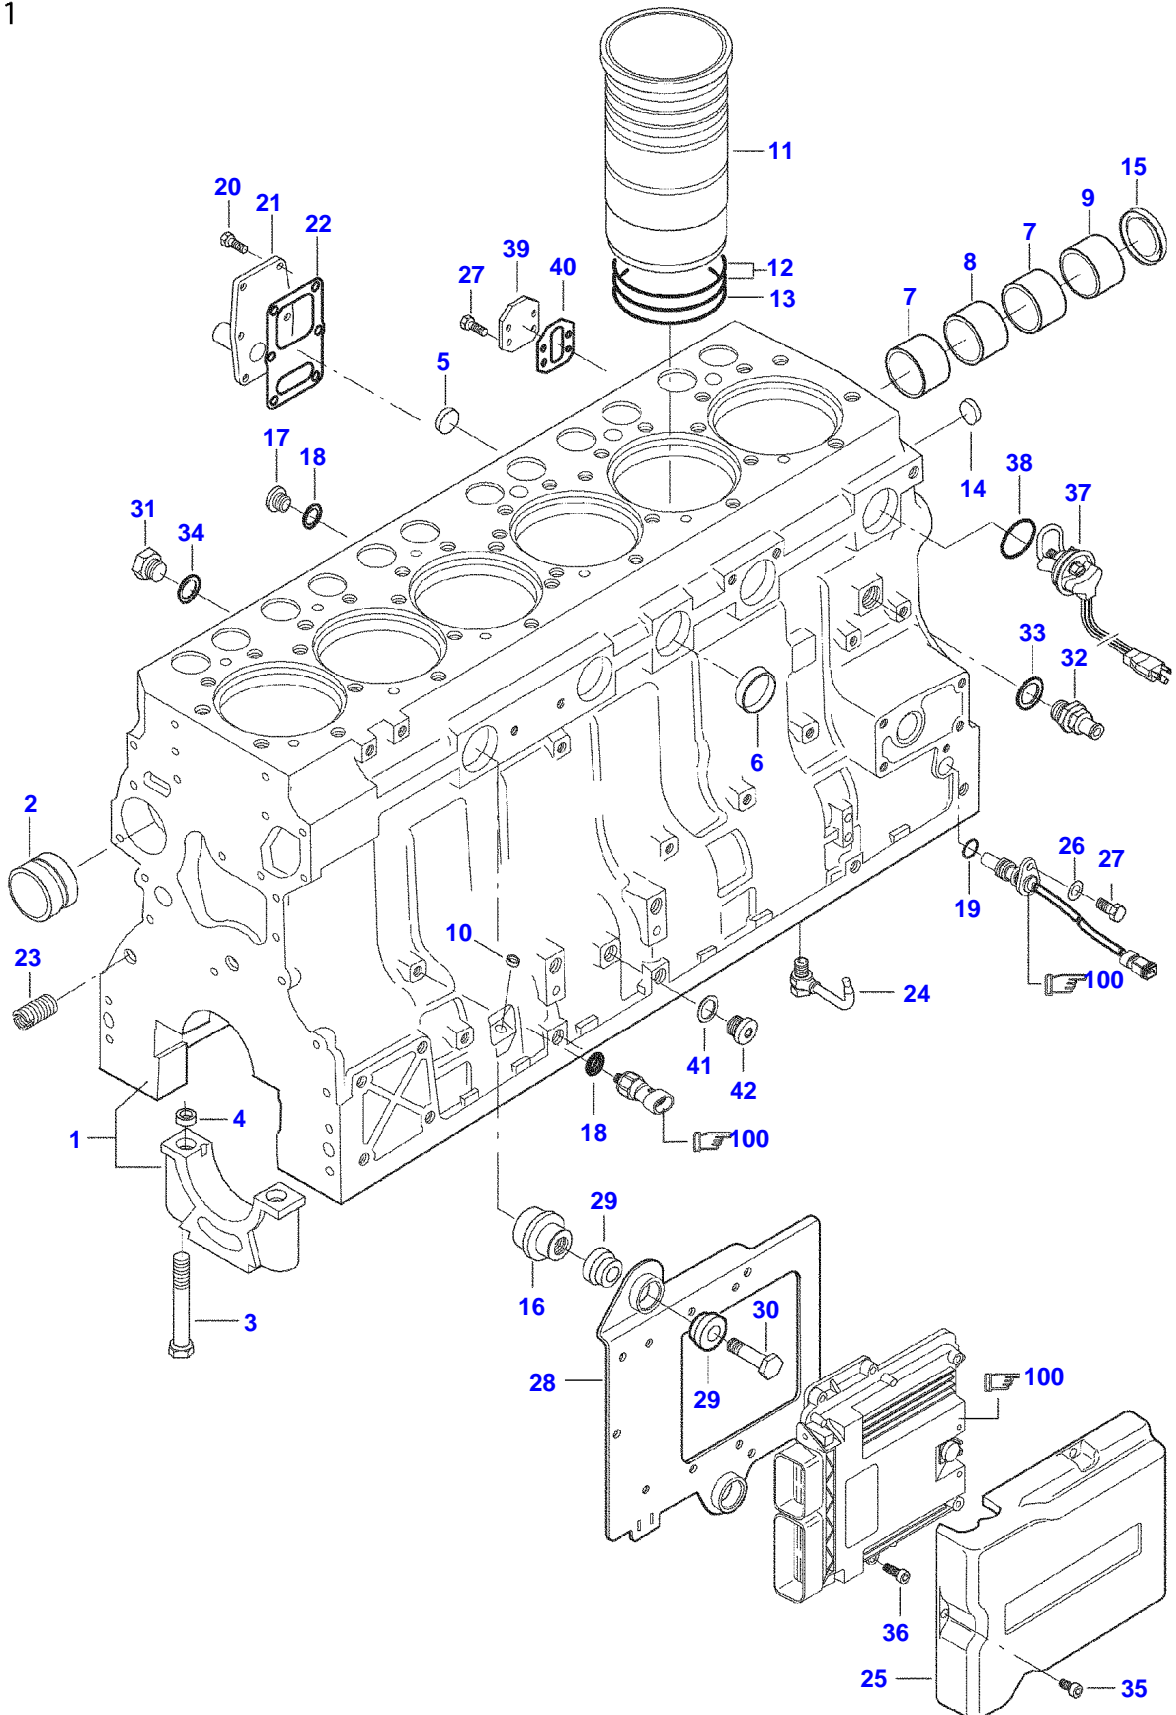

9390R COMBINE (2012-2014) (CHC26101 - EHC26500)
CYLINDER BLOCK

SIS0121

CYLINDER BLOCK

Item	Part Number	Qty	Description Comments	Technical Specification
1	V836873095	1	CYLINDER BLOCK	84
2	V836866069	1	CAMSHAFT BEARING BUSHING [A]	D55.6
3	V835329030	14	HEX CAP SCREW [A]	M16X130 10.9 MACHINED
4	V836214478	24	GUIDE SLEEVE [A]	
5	V640016018	1	PLUG [A]	18 DIN 443 ZNE
6	V640016040	5	PLUG [A]	40 DIN 443 ZNE
7	V836852460	2	CAMSHAFT BEARING BUSHING [A]	D55.4
8	V836852459	1	CAMSHAFT BEARING BUSHING [A]	D55.2
9	V836852461	1	CAMSHAFT BEARING BUSHING [A]	D55.6
10	V640016012	1	PLUG	
11	V836867048	6	LINER	D111 STD
	V836867050	-	LINER	D111 1.OVERSIZE FLANGE
12	V836855446	12	CYLINDER LINER O-RING	120.5X4.3 EPDM
13	V836855447	6	CYLINDER LINER O-RING	120.5X4.3 VITON
14	V640016016	4	PLUG	16 DIN 443 ZNE
15	V836852744	1	PLUG	
16	V837069057	1	PLUG	
17	V640325110	5	PLUG	A10X1 DIN 908 5.8
18	V615571014	5	SEALING WASHER	
19	V614601524	1	O-RING	
20	V528801380	5	HEX CAP SCREW	
21	V837074414	1	COVER	
22	V836322852	1	GASKET	
23	V836859153	1	THREADED BUSH	M8X60
24	V837074224	6	PISTON COOLING JET	
25	V837073901	1	COVER	EEM4 EDC17CV54
26	V500050840	1	FLAT WASHER	
27	V528801362	5	HEX CAP SCREW	
28	V837073900	1	ECU BRACKET	EEM4
29	V837074327	6	RUBBER BUSHING	
30	V837069056	3	SCREW	
31	V836119079	1	PLUG	M16X1.5
32	V836664377	1	COCK	
33	V615881824	1	SEALING WASHER	
34	V615881620	1	SEALING WASHER	
35	V581804182	5	HEX SOCKET SCREW	
36	V581804202	4	HEX SOCKET SCREW	
37	V836840934	1	ENGINE BLOCK HEATER	1000W
38	V836840998	1	O-RING [B]	32.92X3.53 EPDM 40934
39	V836866957	1	COVER	
40	V836866958	1	GASKET	
41	V615881420	1	SEALING WASHER	
42	V640325014	1	PLUG	14X1.5 DIN 908 5.8

100

SEE PAGE 01-018

[A] INCLUDED IN ITEM 1

[B] INCLUDED IN ITEM 37