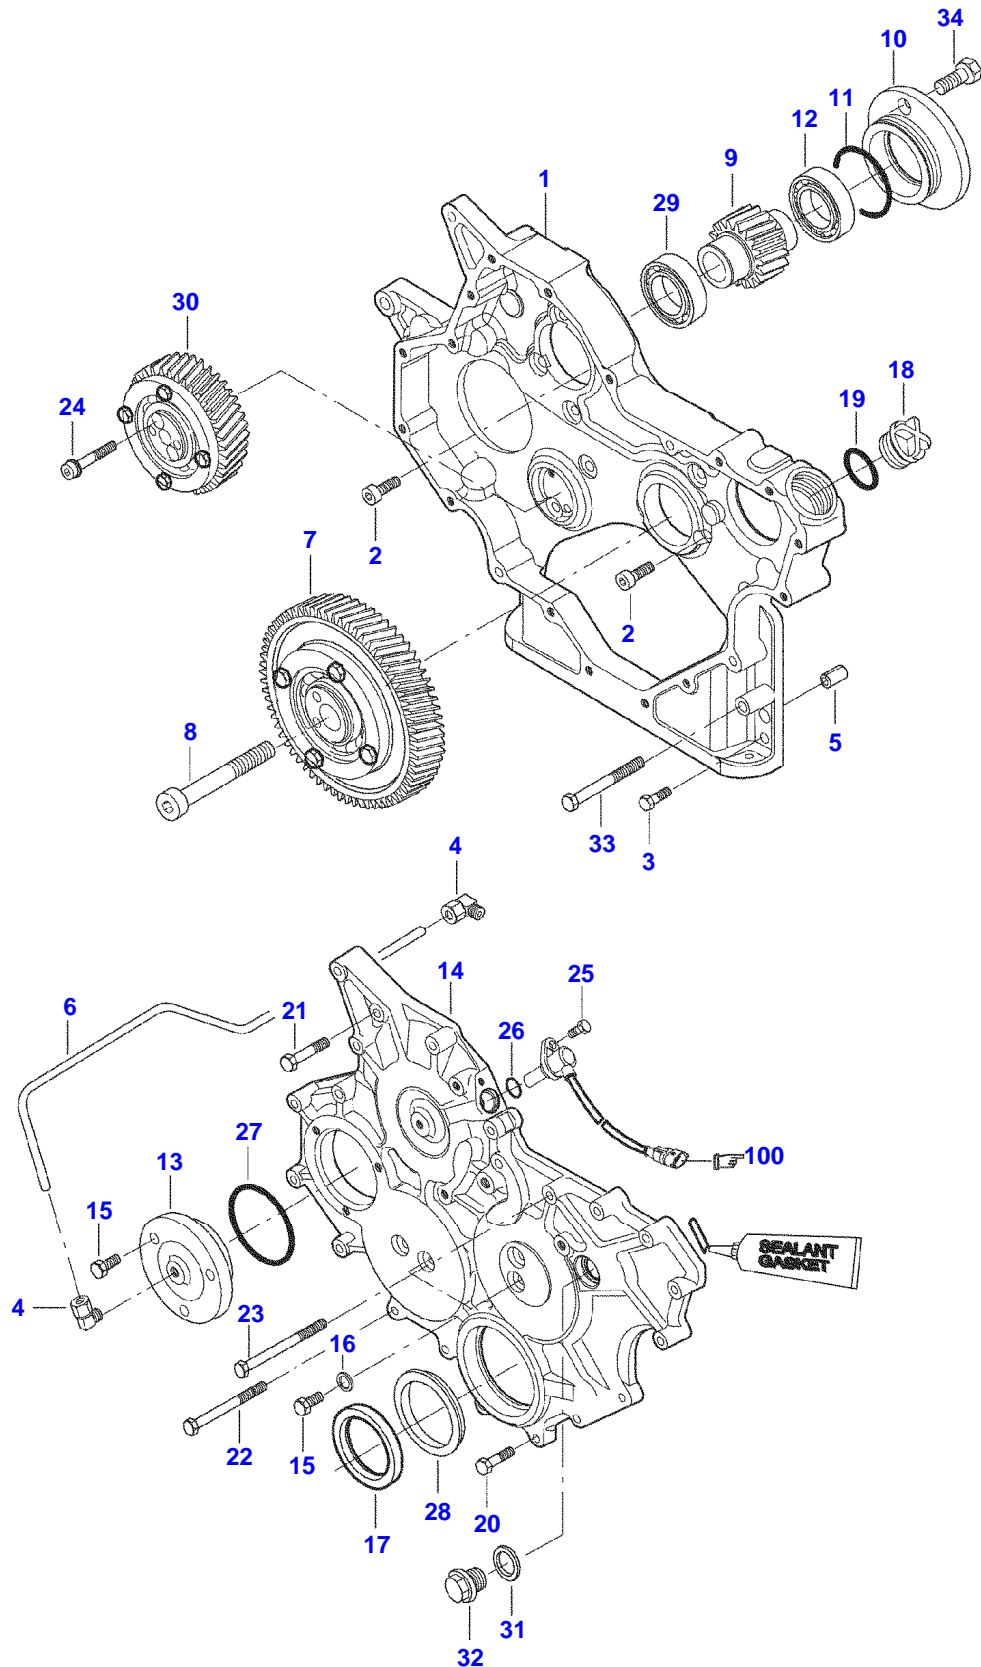

100

SEE PAGE 01-018

[A] INCLUDED IN ITEM 1

[B] INCLUDED IN ITEM 37

9390R COMBINE (2012-2014) (CHC26101 - EHC26500)
FRONT GEAR HOUSING

SIS0122

Item	Part Number	Qty	Description Comments	Technical Specification
1	V837073615	1	TIMING GEAR CASE	
2	V581804620	3	HEX SOCKET SCREW	
3	V528801400	11	HEX CAP SCREW	
4	V641166006	2	ELBOW FITTING	
5	V598359850	2	PIN	
6	V836867775	1	OIL PIPE	
7	V837073583	1	IDLER GEAR	
8	V581705910	1	HEX SOCKET SCREW	
9	V837070005	1	HYDRAULIC PUMP GEAR WHEEL [A]	
10	V836855651	1	SHIM [A]	
11	V614609430	1	O-RING [A]	
12	V610060096	1	BALL BEARING [A]	
13	V837070179	1	COVER	
14	V837073616	1	GEAR HOUSING FRONT COVER	
15	V528801380	7	HEX CAP SCREW	
16	V615870814	4	SEALING WASHER	
17	V836840883	1	CRANKSHAFT SEAL	65X90X10
18	V836017927	1	CAP	
19	V614603540	1	O-RING	
20	V528801410	10	HEX CAP SCREW	
21	V529801440	9	HEX CAP SCREW	
22	V529801510	1	HEX CAP SCREW	
23	V529801540	1	HEX CAP SCREW	
24	V580704670	2	HEX SOCKET SCREW	
25	V528801062	1	HEX CAP SCREW	
26	V614601718	1	O-RING	
27	V614606825	1	O-RING	
28	V836855636	1	SHIELD	
29	V610060096	1	BALL BEARING	
30	V837073256	1	IDLER GEAR	
31	V615882227	1	SEALING WASHER	
32	V640045022	1	PLUG	
33	V581805020	1	HEX SOCKET SCREW	
34	V528802602	2	HEX CAP SCREW	
35	V837070137	1	DRIVE	

100

SEE PAGE 01-018

[A] INCLUDED IN ITEM 35

9390R COMBINE (2012-2014) (CHC26101 - EHC26500)
FLYWHEEL AND HOUSING

SIS0052A

Item	Part Number	Qty	Description Comments	Technical Specification
1	V836652468	1	FLYWHEEL HOUSING	
2	V836840884	1	CRANKSHAFT SEAL	120X140X13
3	V546801800	2	STUD BOLT	
4	V500951000	6	SPRING WASHER	
5	V504601000	3	NUT	
6	V598359850	2	PIN	
7	V528902220	6	HEX CAP SCREW	
8	V581705030	6	HEX SOCKET SCREW	
9	V581705440	2	HEX SOCKET SCREW	
10	V546801820	1	STUD BOLT	
11	V836859485	1	FLYWHEEL	
12	V836117943	1	STARTER RING [A]	
13	V529702630	8	HEX CAP SCREW	
14	V640045126	1	PLUG	
15	V500951200	1	SPRING WASHER	
16	V836859311	1	PLUG	
100	V836874005	1	STARTER MOTOR [A] INCLUDED IN ITEM 11	24V/4.5KW