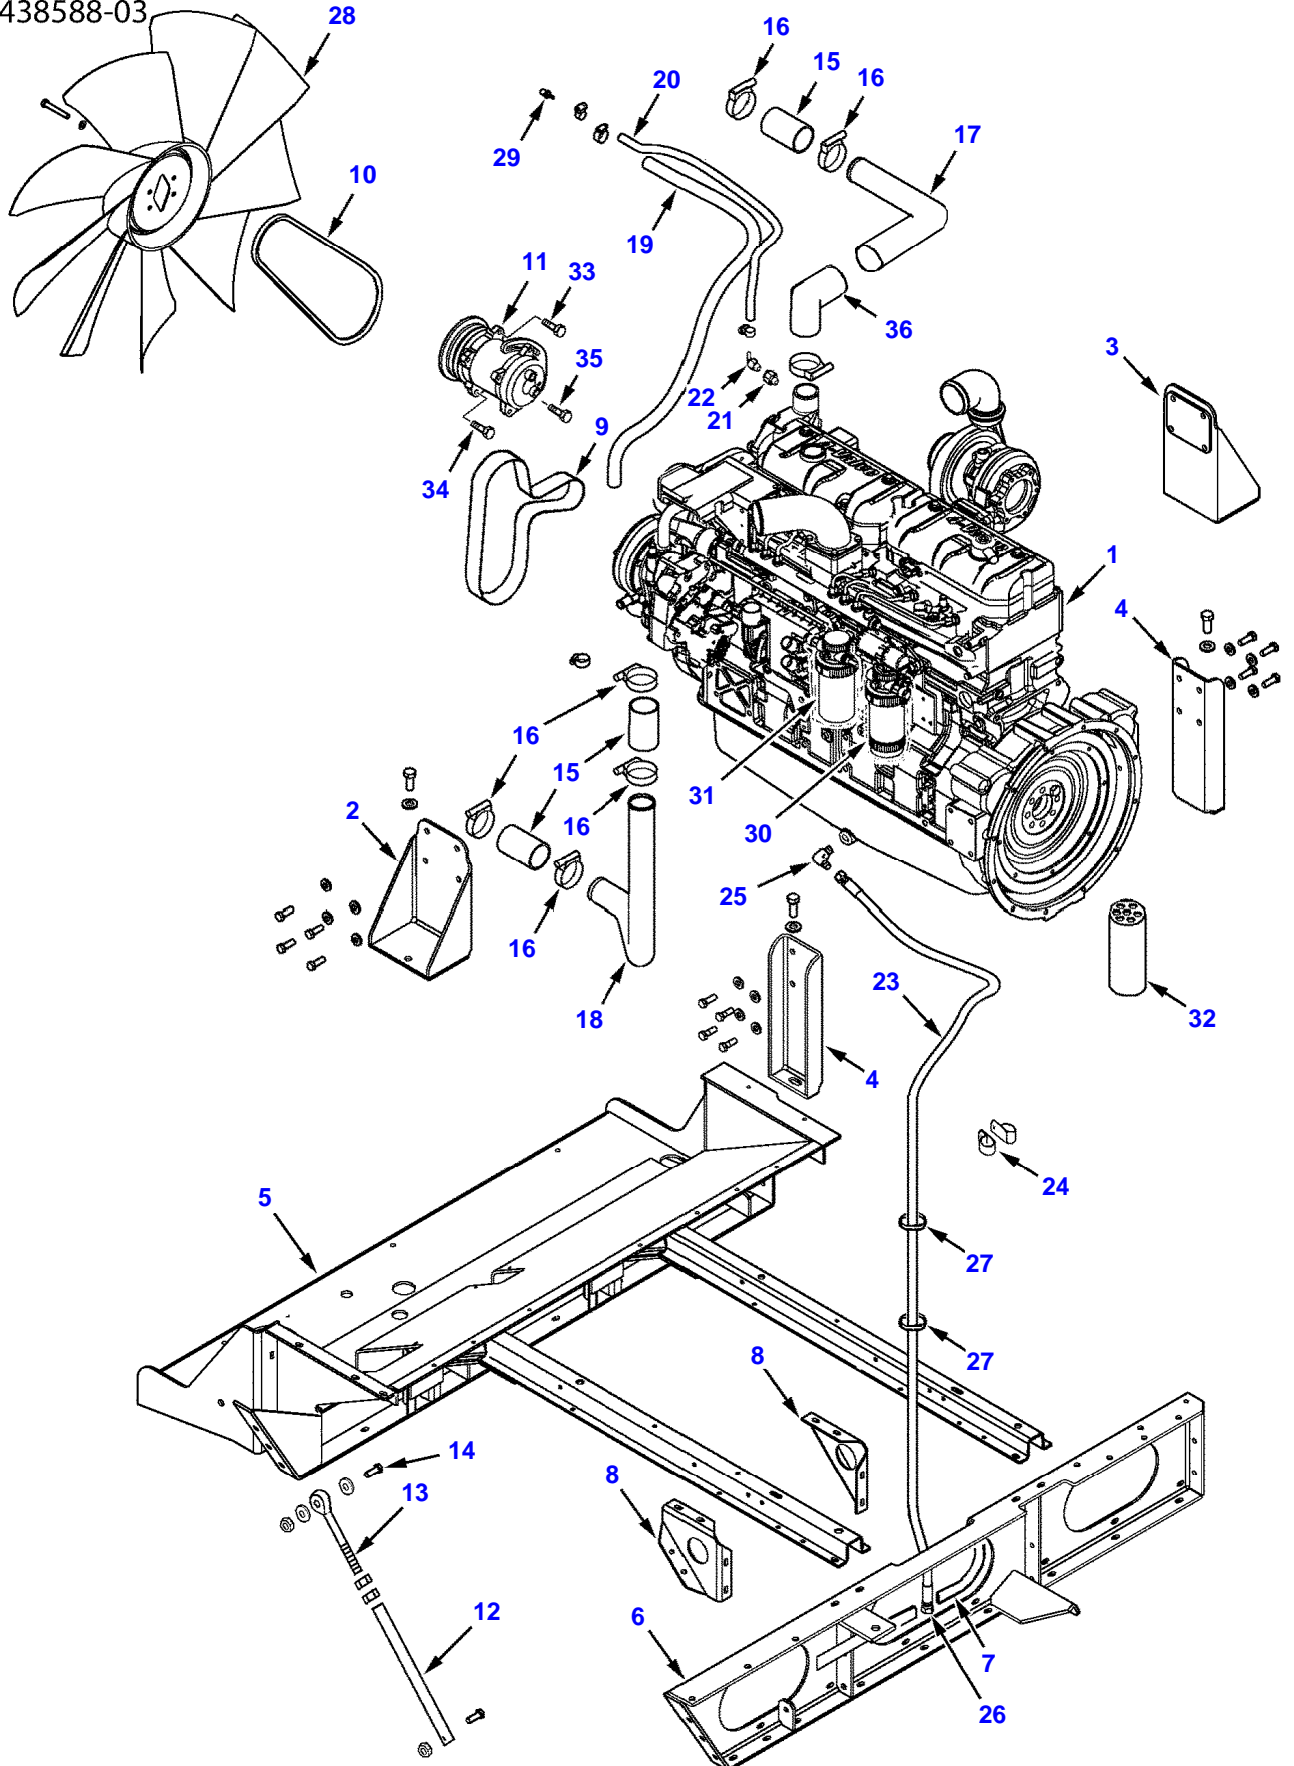

9390R COMBINE (2012-2014) (CHC26101 - EHC26500)
ENGINE AND MOUNTING

71438588-03

Item	Part Number	Qty	Description Comments	Technical Specification
1	V835276523	1	ENGINE	84 AWI
	865279493X	1	SHORT ENGINE	84 AWI
	865279494V	1	LONG BLOCK ENGINE	84 AWI
2	71409064	1	MOUNTING BRACKET, RIGHT HAND	
3	71409065	1	MOUNTING BRACKET, RIGHT HAND	
	70924744	2	HEX HEAD BOLT	5/8"-11 X 1-1/2", GR4
	Y705582	2	FLAT WASHER	5/8"
	3009220X1	6	HEX FLANGE HEAD BOLT	M12 X 1.75 X 30MM, CL10.9, ZN
4	71405966	2	ENGINE MOUNT BRACKET, LEFT HAND	
	70924744	2	HEX HEAD BOLT	5/8"-11 X 1-1/2", GR4
	Y705582	2	FLAT WASHER	5/8"
	3009220X1	8	HEX FLANGE HEAD BOLT	M12 X 1.75 X 30MM, CL10.9, ZN
5	71420830	1	ENGINE SUBFRAME	
	3012167X1	8	HEX FLANGE HEAD BOLT	M10 X 1.5 X 30MM, CL8.8-ZN
	5000004X1	8	HEX FLANGE LOCKNUT	M10 X 1.5, CL10
6	71420150	1	ENGINE SUBFRAME, LEFT HAND	
	3012167X1	16	HEX FLANGE HEAD BOLT	M10 X 1.5 X 30MM, CL8.8-ZN
	5000004X1	16	HEX FLANGE LOCKNUT	M10 X 1.5, CL10
7	700718444	1	PUSH ON TRIM	233MM
8	102302M1	2	ENGINE RAIL GUSSET	
	3012167X1	4	HEX FLANGE HEAD BOLT	M10 X 1.5 X 30MM, CL8.8-ZN
	5000004X1	4	HEX FLANGE LOCKNUT	M10 X 1.5, CL10
9	71457301	1	SERPENTINE BELT	1629.3MM
10	71444986	1	SERPENTINE BELT	
11	71443175	1	AIR CONDITIONING COMPRESSOR	R134A
	71443174	1	COMPRESSOR CLUTCH	
12	71410008	2	TUBE BRACE	
	70922664	2	HEX HEAD BOLT	5/8"-11 X 2", GR5
	70923353	2	HEX LOCKNUT	5/8"-11, GRA
13	71343344	2	EYE BOLT	3/4"-10 X 6"
	70913160	4	HEX NUT	3/4"-10, GR5
14	70925872	2	HEX HEAD BOLT	3/4"-10 X 2-1/4", GR5
	70918269	4	FLAT WASHER	3/4"
	70919332	2	LOCK WASHER	3/4"
	70913160	6	HEX NUT	3/4"-10, GR5
15	71367037	3	CONNECTOR SLEEVE	2-1/4" ID X 4"
16	71366540	8	CONSTANT TORQUE CLAMP	3.110" OD TO 2.245" OD
17	71434187	1	WATER TUBE	
18	71438595	1	RADIATOR TUBE	
19	71408686	1	HOSE	3/4 ID
	70921911	2	HOSE CLAMP	.69"-1.25" DIA
	70926912	1	HOSE FITTING	3/4"
20	71408687	1	HOSE	3/16 ID
	70929402	2	HOSE CLAMP	1/4" X 5/8"
21	700716238	1	ADAPTER FITTING	1/8" F NPTF X M10 X 1 M ORB
	700716061	1	O-RING	8.10 OD X 1.6MM
22	71406629	1	ELBOW FITTING	90 DEG, 0.125FNPT X 3/16 BARB
23	71427167	1	HYDRAULIC HOSE	5/8" ID X 3051MM
24	70937677	4	J-CLIP	1" ID X 10.31MM HOLE
	70937684	4	J-CLIP	1-1/4" ID X .406" HOLE
	3012166X1	3	HEX FLANGE HEAD BOLT	M10X1.5 X25MM,ISO 8.8 ZN
	5000004X1	3	HEX FLANGE LOCKNUT	M10 X 1.5, CL10
25	3019418X91	1	ELBOW FITTING	7/8"-14 MJIC X M22 X 1.5 M ORB
	3019398X1	1	O-RING	19.3X2.2-DIDC 90-ZN
26	70924290	1	HEX HEAD PLUG	7/8"-14
27	3619622M1	2	CABLE TIE	7.6 X 390MM, PLASTIC
28	71396789	1	FAN	
	3009213X1	6	HEX FLANGE HEAD BOLT	M10 X 1.5 X 60MM, CL10.9-ZN
	Y705533	6	FLAT WASHER	3/8"
29	71406628	1	COUPLER	0.25FNPT X 3/16 BARB
30	NS	1	NON-SERVICEABLE PART SEE PAGE 01-017	
31	NS	1	NON-SERVICEABLE PART SEE PAGE 01-017	