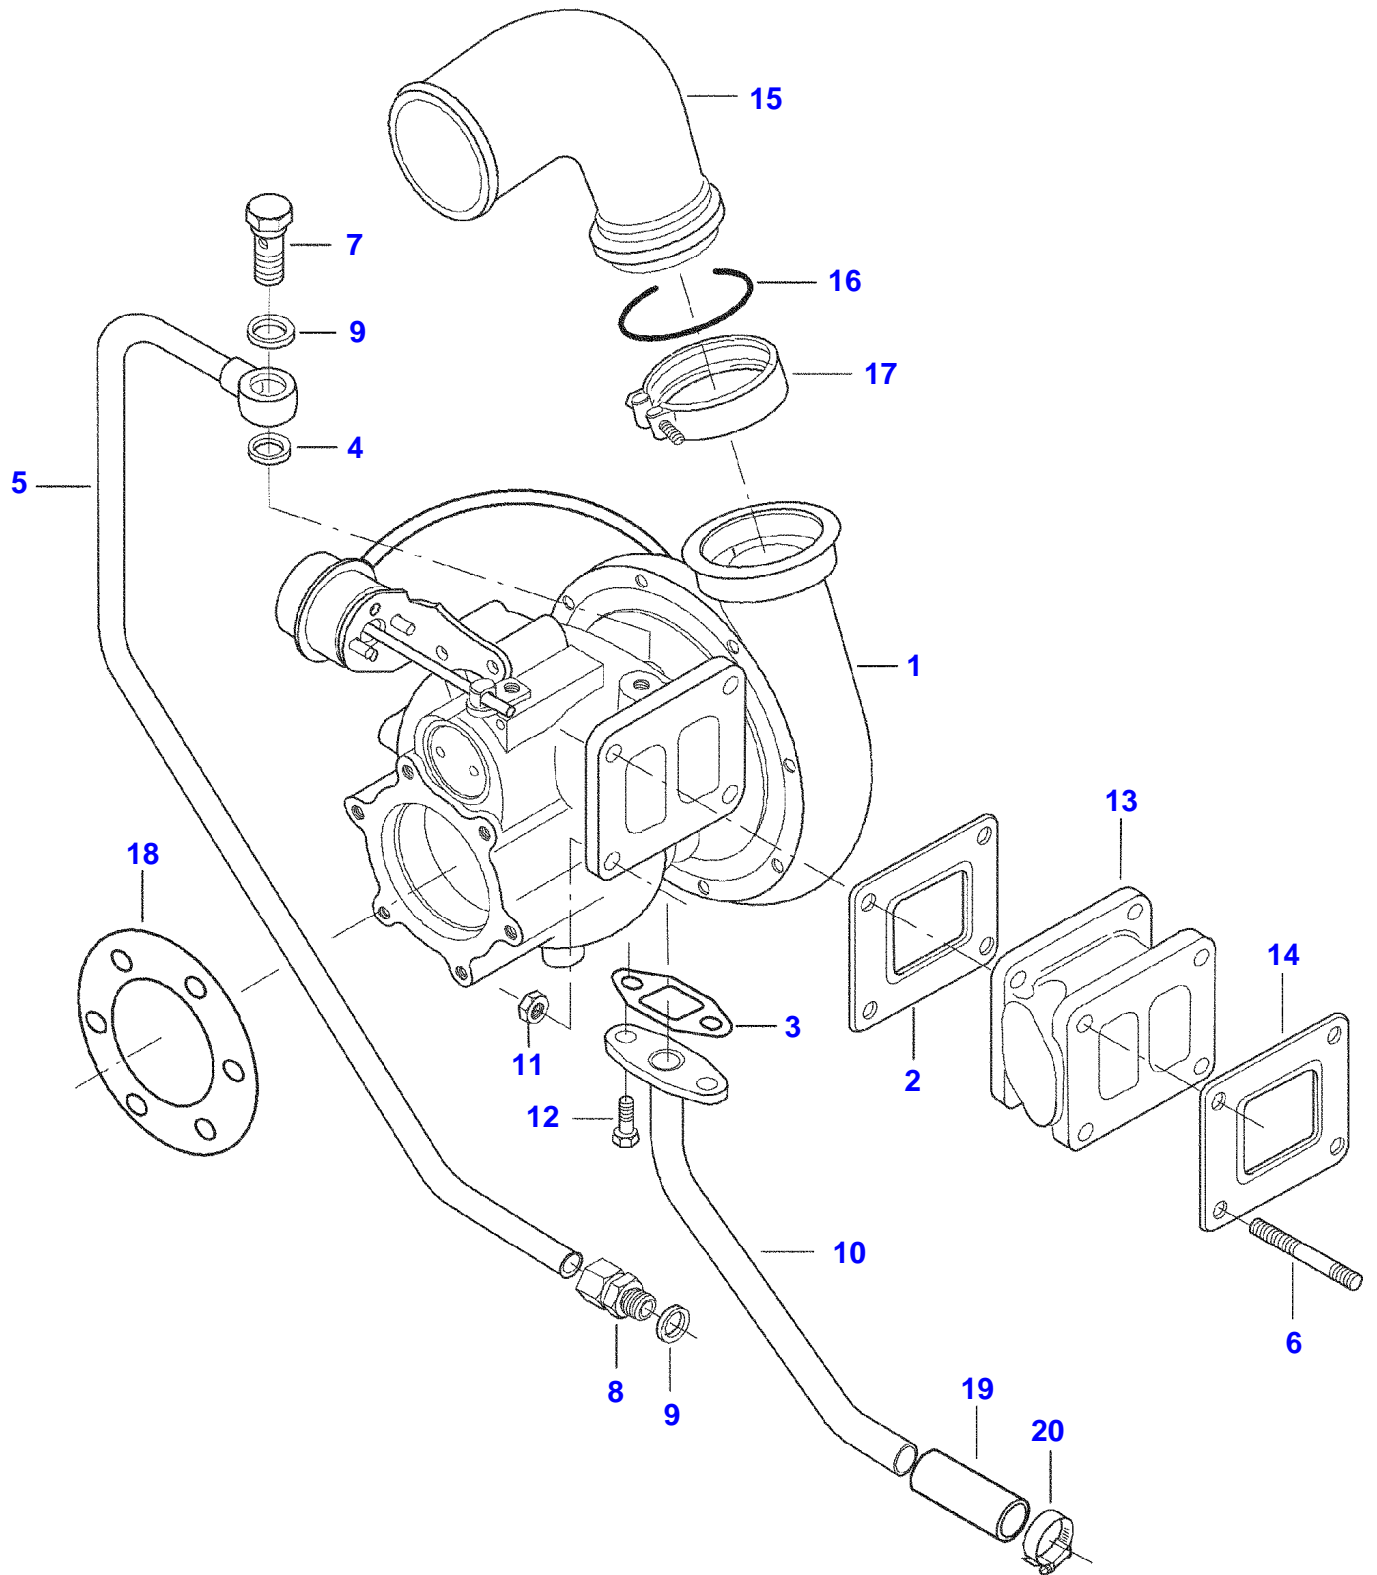

9390R COMBINE (2012-2014) (CHC26101 - EHC26500)
TURBOCHARGER

SIS0127

TURBOCHARGER

Item	Part Number	Qty	Description Comments	Technical Specification
1	V836873827	1	TURBOCHARGER	
2	V836840992	2	GASKET [A]	
3	V836866809	1	GASKET [A]	
4	V615881420	1	SEALING WASHER	
5	V836867587	1	TURBOCHARGER LUBRICATION OIL PIPE	
6	V546701900	4	STUD BOLT	
7	V836855714	1	BANJO BOLT	M14X1.5/D16
8	V641086012	1	STRAIGHT FITTING	
9	V615881620	2	SEALING WASHER	
10	V836873005	1	TURBOCHARGER LUBRICATION OIL PIPE	
11	V521601000	4	NUT	
12	V528801380	2	HEX CAP SCREW	
13	V836867604	1	SPACER	
14	V836840992	1	GASKET	
15	V836867533	1	AIR PIPE	
16	V614605930	1	O-RING	
17	V836840930	1	CLAMP	D85
18	V886325175	1	GASKET	
19	V836873001	1	RUBBER HOSE	D19/28 L70
20	V602087528	2	HOSE CLIP	

[A] INCLUDED IN ITEM 1