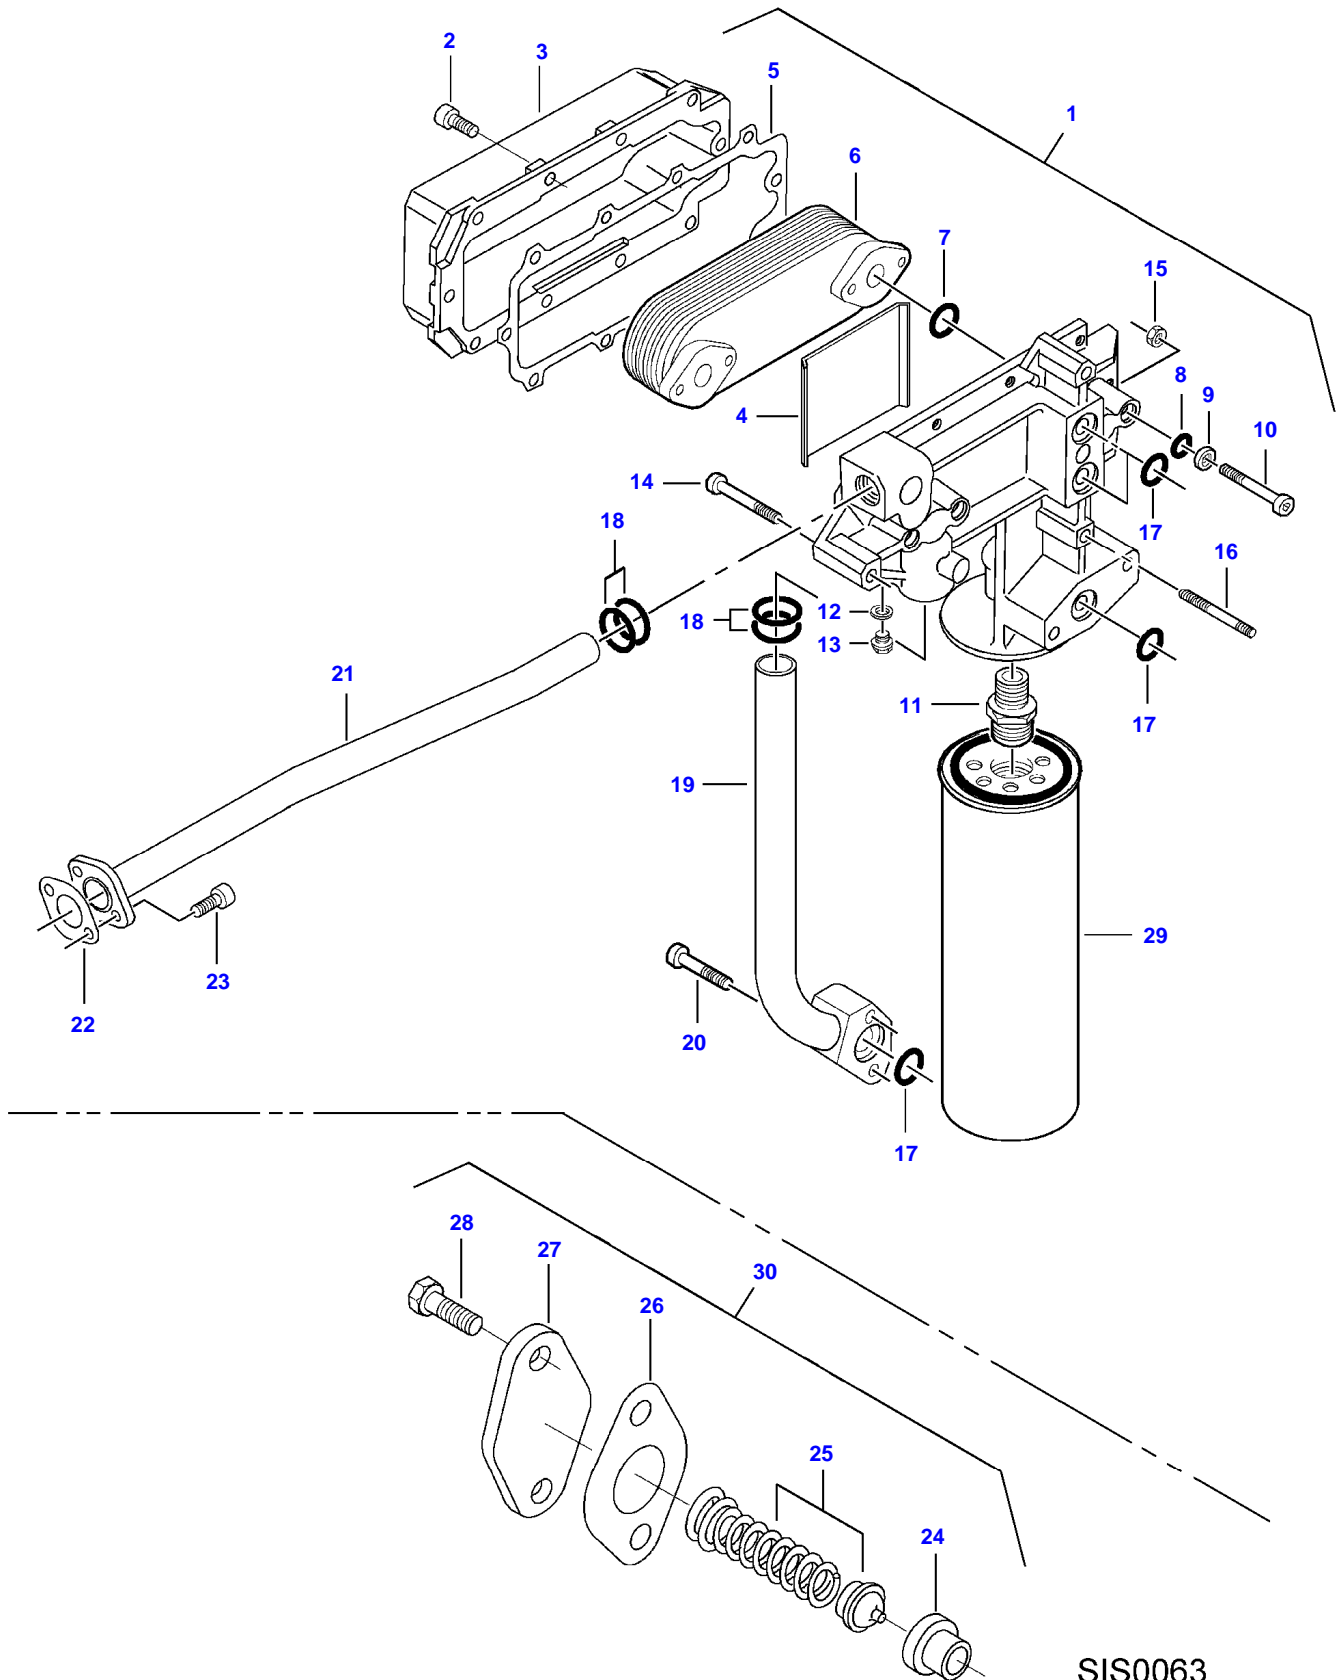

9390R COMBINE (2012-2014) (CHC26101 - EHC26500)
OIL COOLER AND FILTER

SIS0063

Item	Part Number	Qty	Description Comments	Technical Specification
1	V836855522	1	OIL COOLER	
2	V581804620	10	HEX SOCKET SCREW [A]	
3	V836855519	1	HOUSING [A]	
4	V836855521	1	GUIDE [A]	
5	V836855520	1	GASKET [A][C]	
6	V836855484	1	TUBING [A]	
7	V614602030	2	O-RING [A]	
8	V614600724	4	O-RING [A]	
9	V836855517	4	WASHER [A]	
10	V581804690	4	HEX SOCKET SCREW [A]	
11	V836338512	1	UNION [A]	
12	V615881216	1	SEALING WASHER [A]	
13	V640305012	1	PLUG [A]	
14	V581804690	4	HEX SOCKET SCREW	
15	V504800800	1	HEX NUT	
16	V546801490	1	STUD BOLT	
17	V614602030	4	O-RING	
18	V614602430	4	O-RING	
19	V836855523	1	OIL PIPE	
20	V581804650	2	HEX SOCKET SCREW	
21	V836855639	1	WATER PIPE	
22	V836322190	1	GASKET	
23	V581804600	2	HEX SOCKET SCREW	
24	V836659521	1	VALVE SEAT [B]	OIL PRESSURE REGUL VALVE
25	V836667650	1	REGULATING VALVE [B]	127N
26	V836322190	1	GASKET [B]	
27	V836659524	1	COVER [B]	
28	V528801380	2	HEX CAP SCREW [B]	
29	V836379588	1	OIL FILTER	D108 L260 AGCO
30	V836662130	1	REGULATING VALVE [A] INCLUDED IN ITEM 1 [B] INCLUDED IN ITEM 30 [C] SEE "ENGINE OVERHAUL KITS"	127N