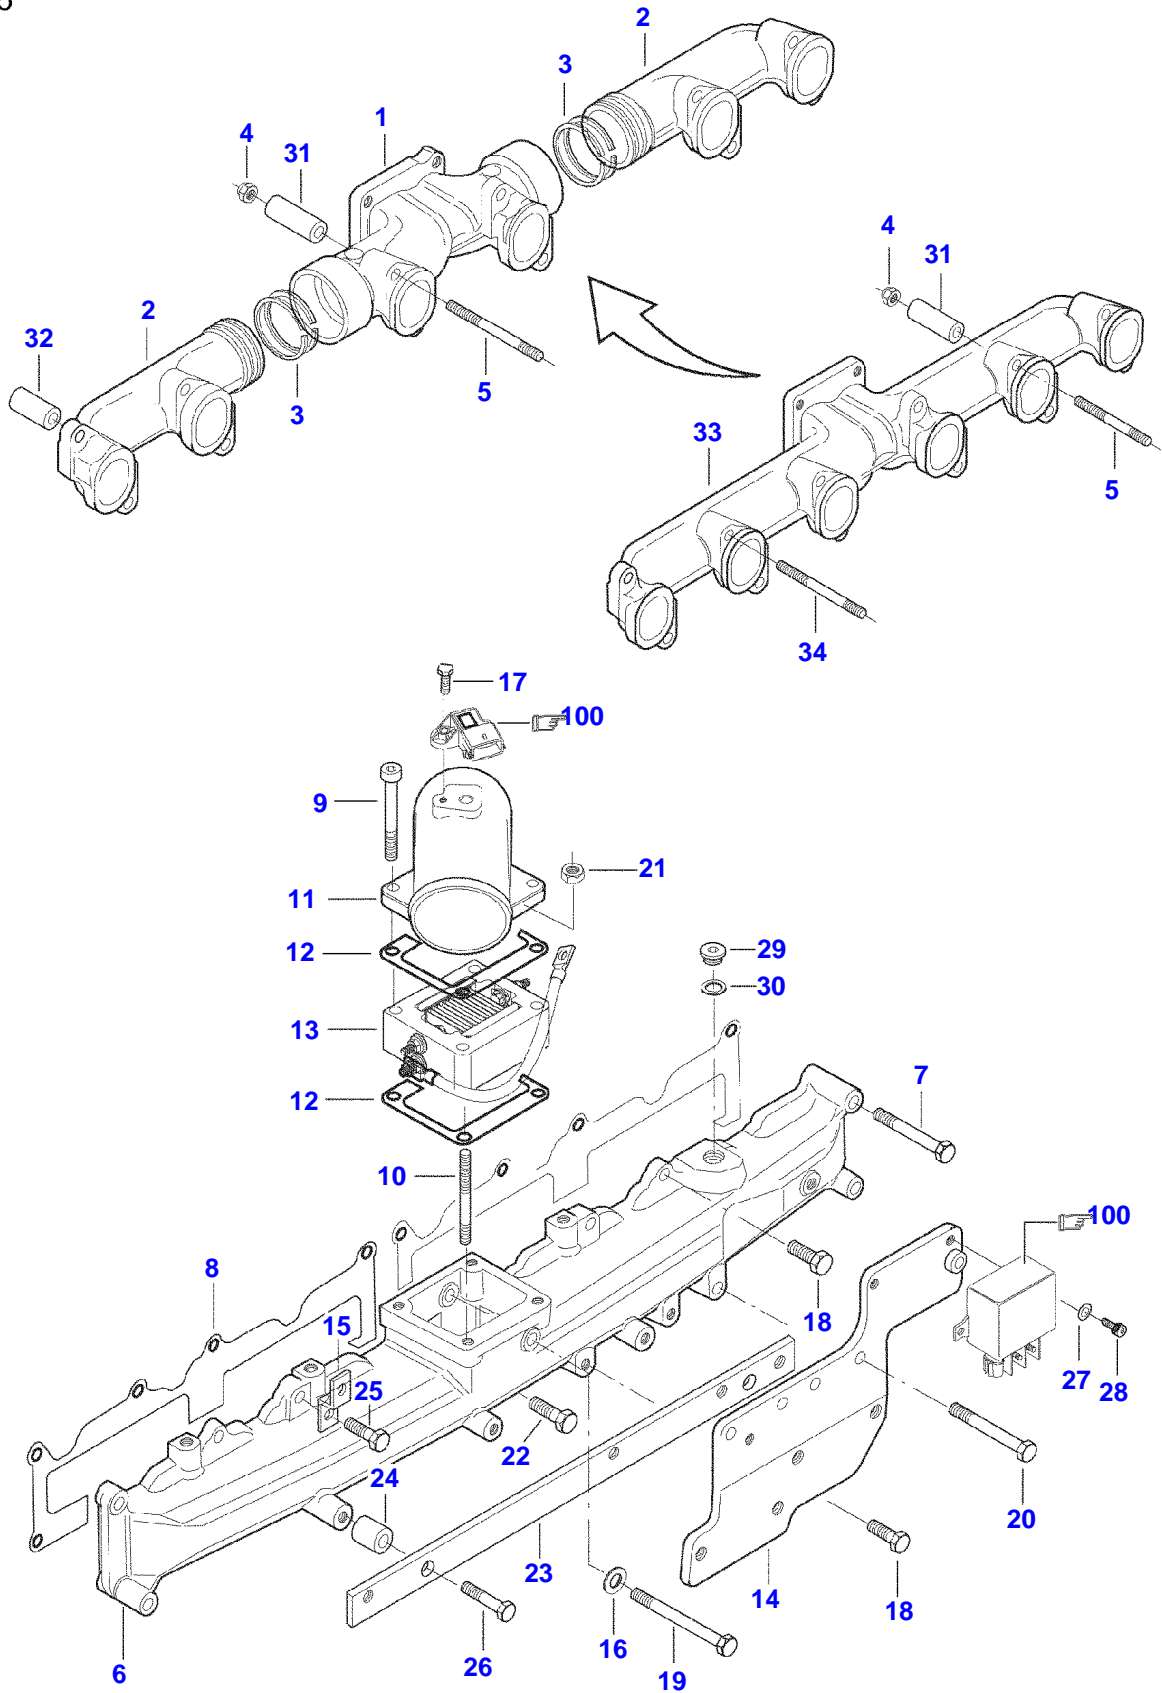

9390R COMBINE (2012-2014) (CHC26101 - EHC26500)
INTAKE AND EXHAUST MANIFOLD

SIS0126

INTAKE AND EXHAUST MANIFOLD

Item	Part Number	Qty	Description Comments	Technical Specification
1	V836874378	1	EXHAUST MANIFOLD	
2	V836873516	2	EXHAUST MANIFOLD	
3	V836316519	4	SEALING WASHER	56X2.5 DIN 24910
4	V513601002	12	HEX NUT	
5	V836859188	12	STUD BOLT	
6	V837070219	1	INTAKE MANIFOLD	6-CYL 4V
7	V529801470	3	HEX CAP SCREW	
8	V837069009	2	INTAKE MANIFOLD GASKET	3-CYL 4V
9	V581804702	3	HEX SOCKET SCREW	
10	V546801490	1	STUD BOLT	
11	V836867642	1	AIR PIPE	
12	V837067345	2	GASKET	
13	V837067295	1	INTAKE AIR PREHEATER	12V/2.1KW COMMON RAIL
14	V837074029	1	BRACKET	
15	V836747849	1	SUPPORT	
16	V836015967	1	SEALING WASHER	USIT U9.3-13.3-1
17	V528801082	1	HEX CAP SCREW	
18	V528801400	4	HEX CAP SCREW	
19	V529801550	1	HEX CAP SCREW	
20	V529801530	2	HEX CAP SCREW	
21	V504800800	1	HEX NUT	
22	V528801410	8	HEX CAP SCREW	
23	V837073959	1	SUPPORT	
24	V836119384	2	SPACER PIECE	
25	V528801420	1	HEX CAP SCREW	
26	V529801440	2	HEX CAP SCREW	
27	V500050642	2	WASHER	
28	V581804182	2	HEX SOCKET SCREW	
29	V640325014	1	PLUG	14X1.5 DIN 908 5.8
30	V615881420	1	SEALING WASHER	
31	V836664013	8	SPACER PIECE	D18/10.5 L45
32	V836664012	4	SPACER PIECE	D18/10.5 L33
33	V836867556	1	EXHAUST MANIFOLD	
34	V836859034	4	STUD BOLT	M10 X 130

100

SEE PAGE 01-018