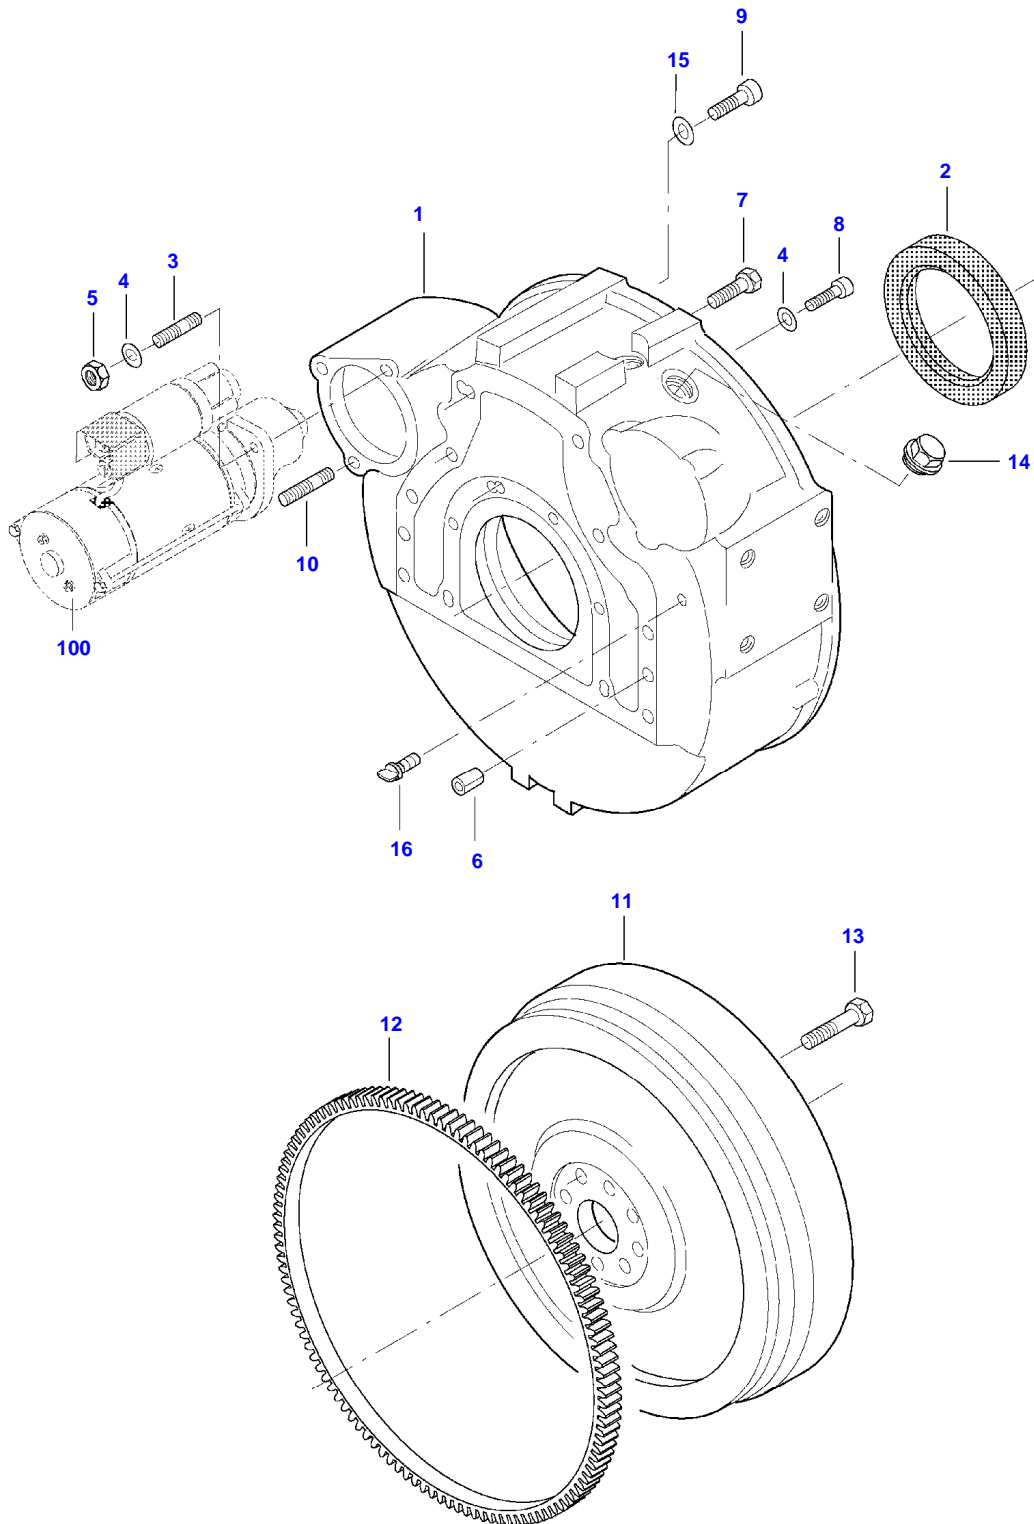

100

SEE PAGE 01-018

[A] INCLUDED IN ITEM 1

[B] INCLUDED IN ITEM 37

9390R COMBINE (2012-2014) (CHC26101 - EHC26500)
FRONT GEAR HOUSING

SIS0122

Item	Part Number	Qty	Description Comments	Technical Specification
1	V837073615	1	TIMING GEAR CASE	
2	V581804620	3	HEX SOCKET SCREW	
3	V528801400	11	HEX CAP SCREW	
4	V641166006	2	ELBOW FITTING	
5	V598359850	2	PIN	
6	V836867775	1	OIL PIPE	
7	V837073583	1	IDLER GEAR	
8	V581705910	1	HEX SOCKET SCREW	
9	V837070005	1	HYDRAULIC PUMP GEAR WHEEL [A]	
10	V836855651	1	SHIM [A]	
11	V614609430	1	O-RING [A]	
12	V610060096	1	BALL BEARING [A]	
13	V837070179	1	COVER	
14	V837073616	1	GEAR HOUSING FRONT COVER	
15	V528801380	7	HEX CAP SCREW	
16	V615870814	4	SEALING WASHER	
17	V836840883	1	CRANKSHAFT SEAL	65X90X10
18	V836017927	1	CAP	
19	V614603540	1	O-RING	
20	V528801410	10	HEX CAP SCREW	
21	V529801440	9	HEX CAP SCREW	
22	V529801510	1	HEX CAP SCREW	
23	V529801540	1	HEX CAP SCREW	
24	V580704670	2	HEX SOCKET SCREW	
25	V528801062	1	HEX CAP SCREW	
26	V614601718	1	O-RING	
27	V614606825	1	O-RING	
28	V836855636	1	SHIELD	
29	V610060096	1	BALL BEARING	
30	V837073256	1	IDLER GEAR	
31	V615882227	1	SEALING WASHER	
32	V640045022	1	PLUG	
33	V581805020	1	HEX SOCKET SCREW	
34	V528802602	2	HEX CAP SCREW	
35	V837070137	1	DRIVE	

100

SEE PAGE 01-018

[A] INCLUDED IN ITEM 35

9390R COMBINE (2012-2014) (CHC26101 - EHC26500)
FLYWHEEL AND HOUSING

SIS0052A

Item	Part Number	Qty	Description Comments	Technical Specification
1	V836652468	1	FLYWHEEL HOUSING	
2	V836840884	1	CRANKSHAFT SEAL	120X140X13
3	V546801800	2	STUD BOLT	
4	V500951000	6	SPRING WASHER	
5	V504601000	3	NUT	
6	V598359850	2	PIN	
7	V528902220	6	HEX CAP SCREW	
8	V581705030	6	HEX SOCKET SCREW	
9	V581705440	2	HEX SOCKET SCREW	
10	V546801820	1	STUD BOLT	
11	V836859485	1	FLYWHEEL	
12	V836117943	1	STARTER RING [A]	
13	V529702630	8	HEX CAP SCREW	
14	V640045126	1	PLUG	
15	V500951200	1	SPRING WASHER	
16	V836859311	1	PLUG	
100	V836874005	1	STARTER MOTOR [A] INCLUDED IN ITEM 11	24V/4.5KW