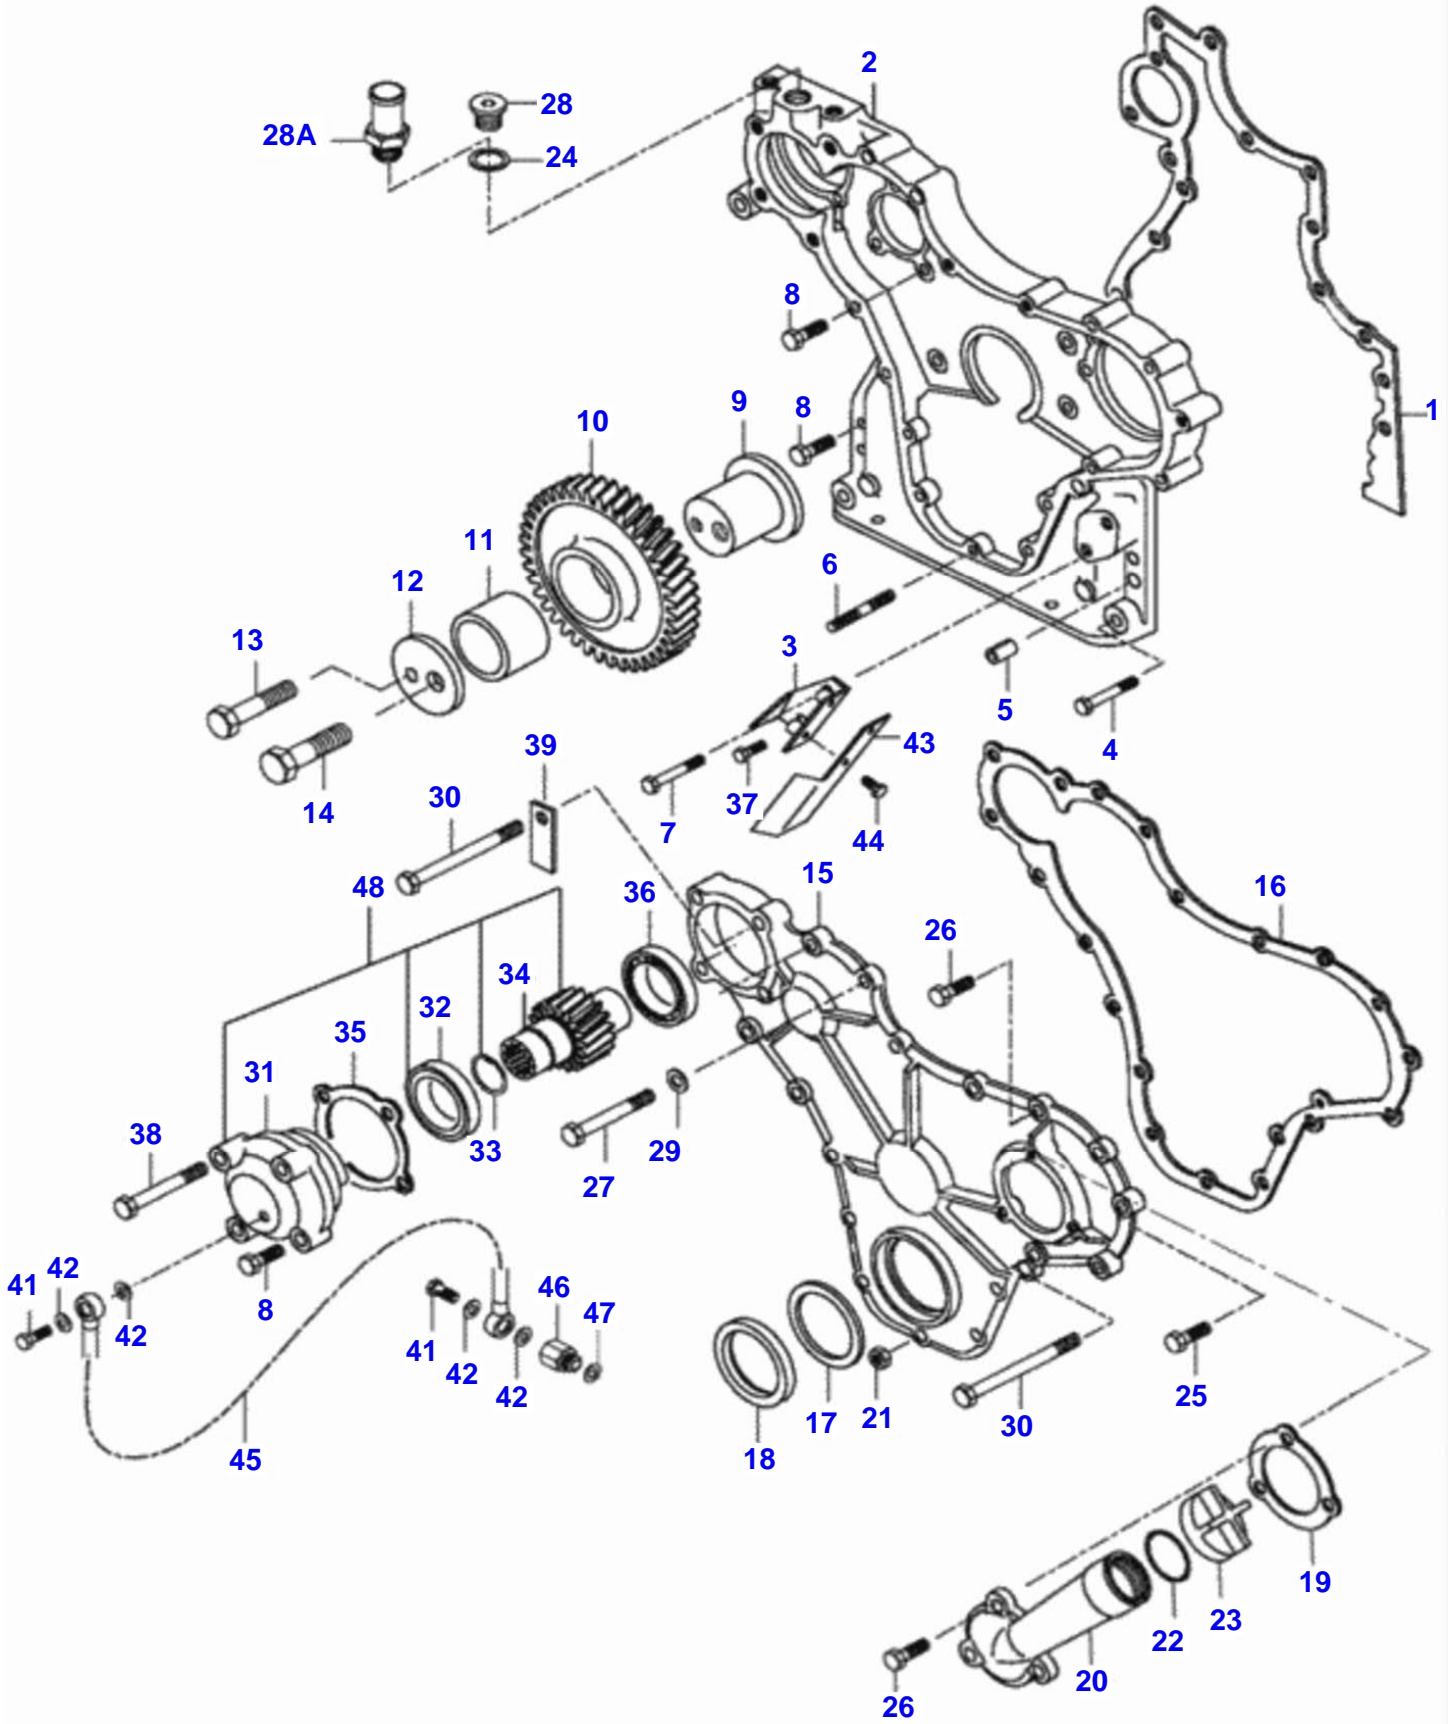

BF 65 TRACTOR (BRAZIL) - C006501
00003388

Gear Housing

Item	Part Number	Qty	Description	Comments
1	836647419	1	Gasket	S2
2	836652221	1	Timing Gear Case	
3	836655720	1	Gauge	
4	529801440	2	Screw	
5	598359850	4	Pin	
6	546801380	5	Stud	
7	529801450	1	Bolt	
8	528801400	10	Bolt	
9	836138356	1	Shaft	
10	836138354	1	Gear	
11	836139039	1	Bush	
12	836129845	1	Attachment Cover	
13	528801910	1	Bolt	
14	529902720	1	Screw	
15	836647575	1	Cover	
16	835336796	1	Gasket	S2
17	836129782	1	Collet	
18	614105880	1	Seal	S2
19	836129946	1	Gasket	S2
20	835338325	1	Right Tube	
21	504800800	5	Nut	
22	614603540	1	O Ring	S2
23	836017927	1	Cover	
24	KH6317	1	O-Ring	
25	528801420	3	Bolt	
26	HA6323	5	Screw	
27	529801470	3	Bolt	
28	836114958	1	Plug	
29	836120989	1	Double	
30	529801500	2	Screw	
31	836655230	1	Bearing Housing	
32	LA1014	1	Bearing	
33	KG3031	1	Circlip	
34	836674533	1	Gear Z - 38	
35	835336793	1	Gasket	S2
36	610060090	1	Bearing	
38	529801460	3	Screw	
39	836083428	1	Fastening Plate	
41	640435008	2	Bolt	
42	615870610	4	Seal Ring	
43	836659093	1	Belt Cover	
44	528801082	2	Bolt	
45	82664500	1	Hose	
46	836655736	1	Connection	
47	615571014	1	Seal Ring	
48	836655232	1	Assy