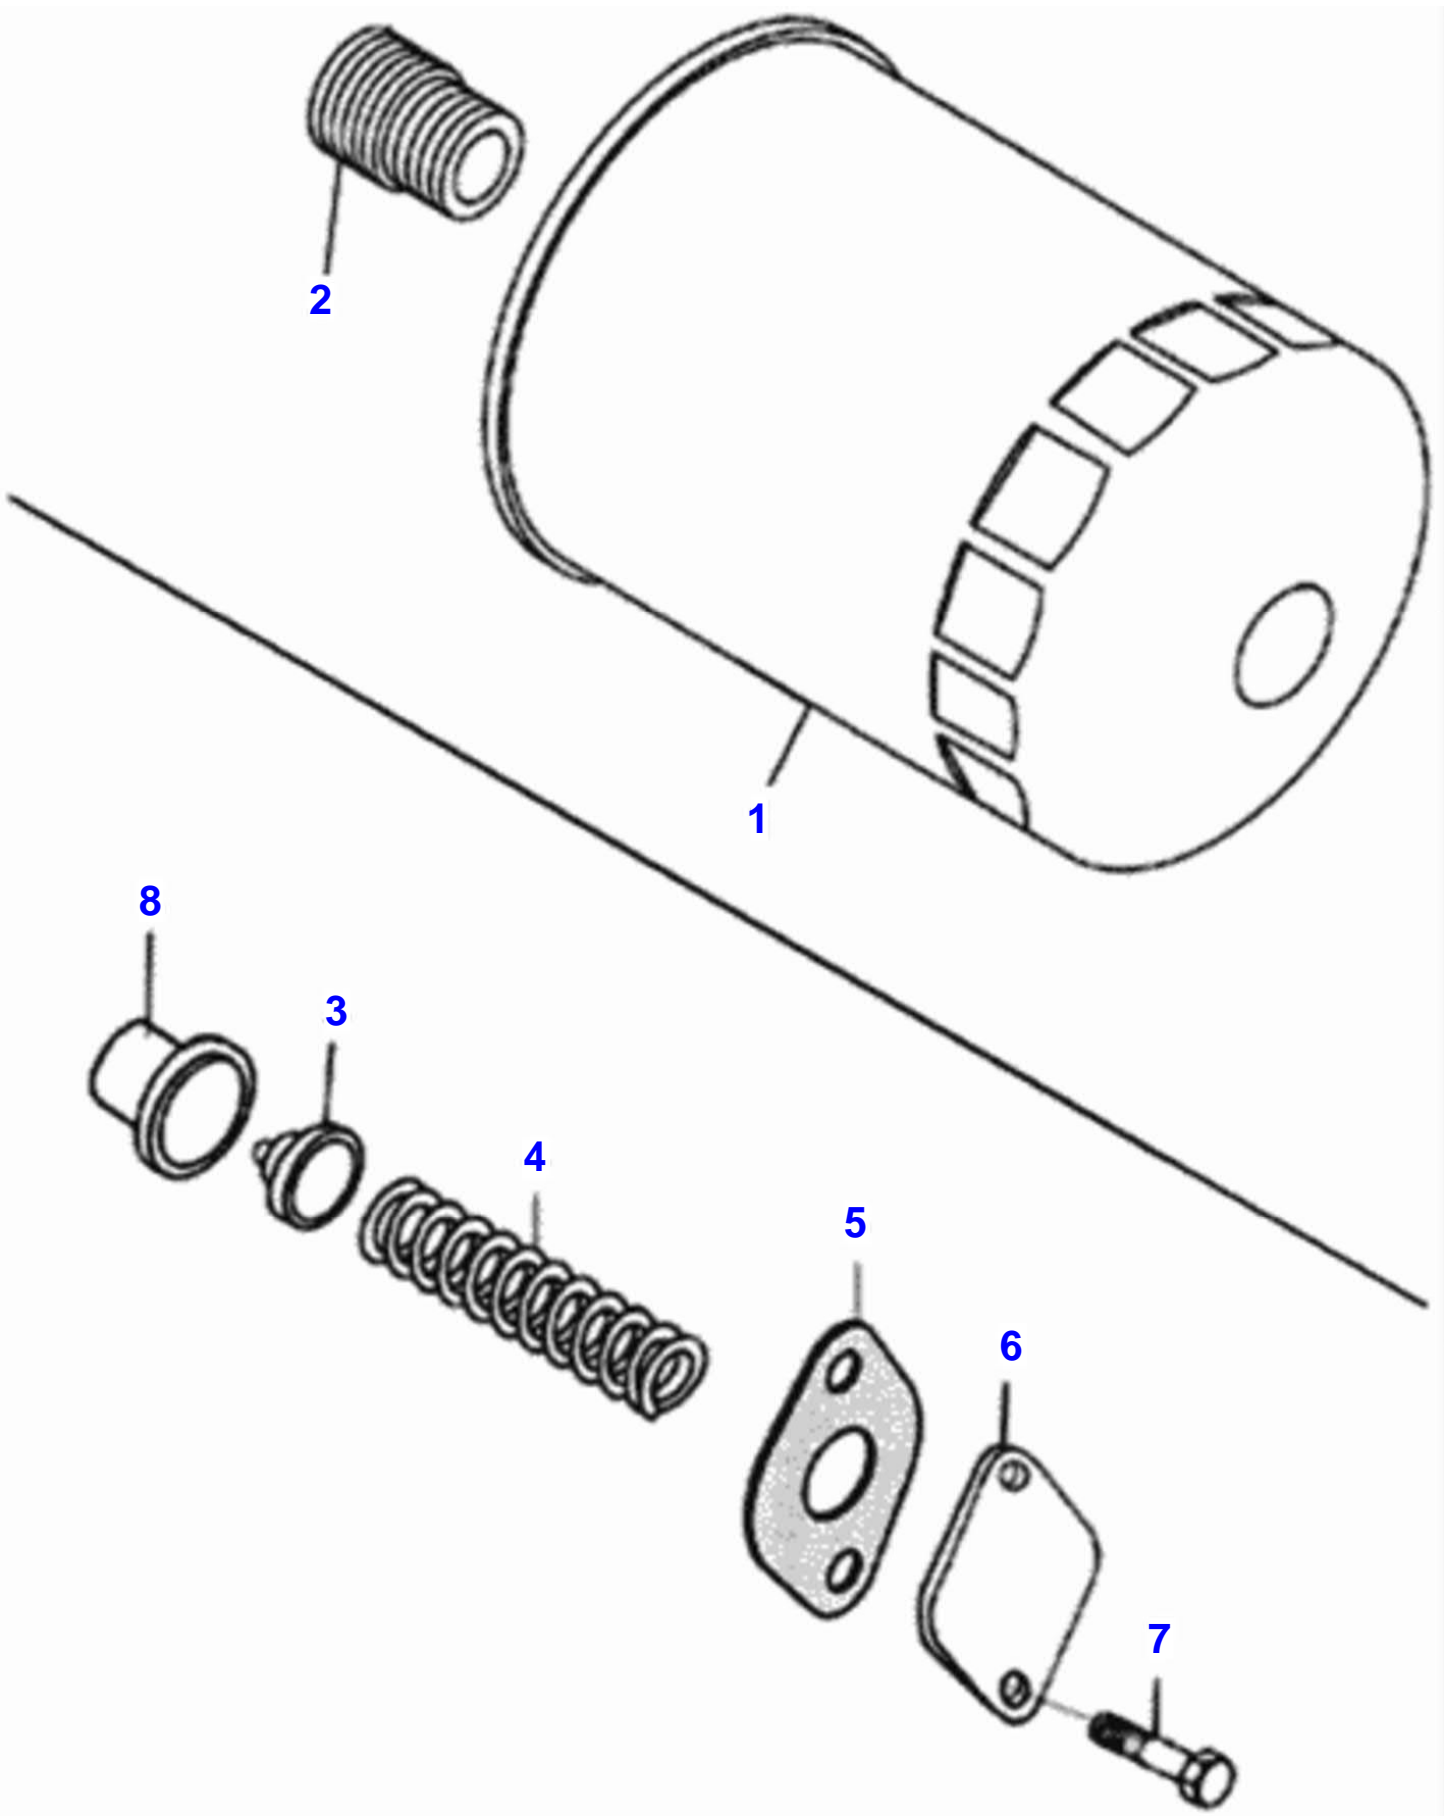

Valtra

BF 65 TRACTOR (BRAZIL) - C006501

C006501

Oil Filter

Page020-0040

Item	Part Number	Qty	Description	Comments
1	836647133	1	Oil Filter	
2	836647404	1	Connection	
3	836659522	1	Command	
4	836864056	1	Spring	
5	836322190	1	Gasket	S2
6	836129849	1	Cover	
7	HA9230	2	Screw	
8	836659521	1	Intake