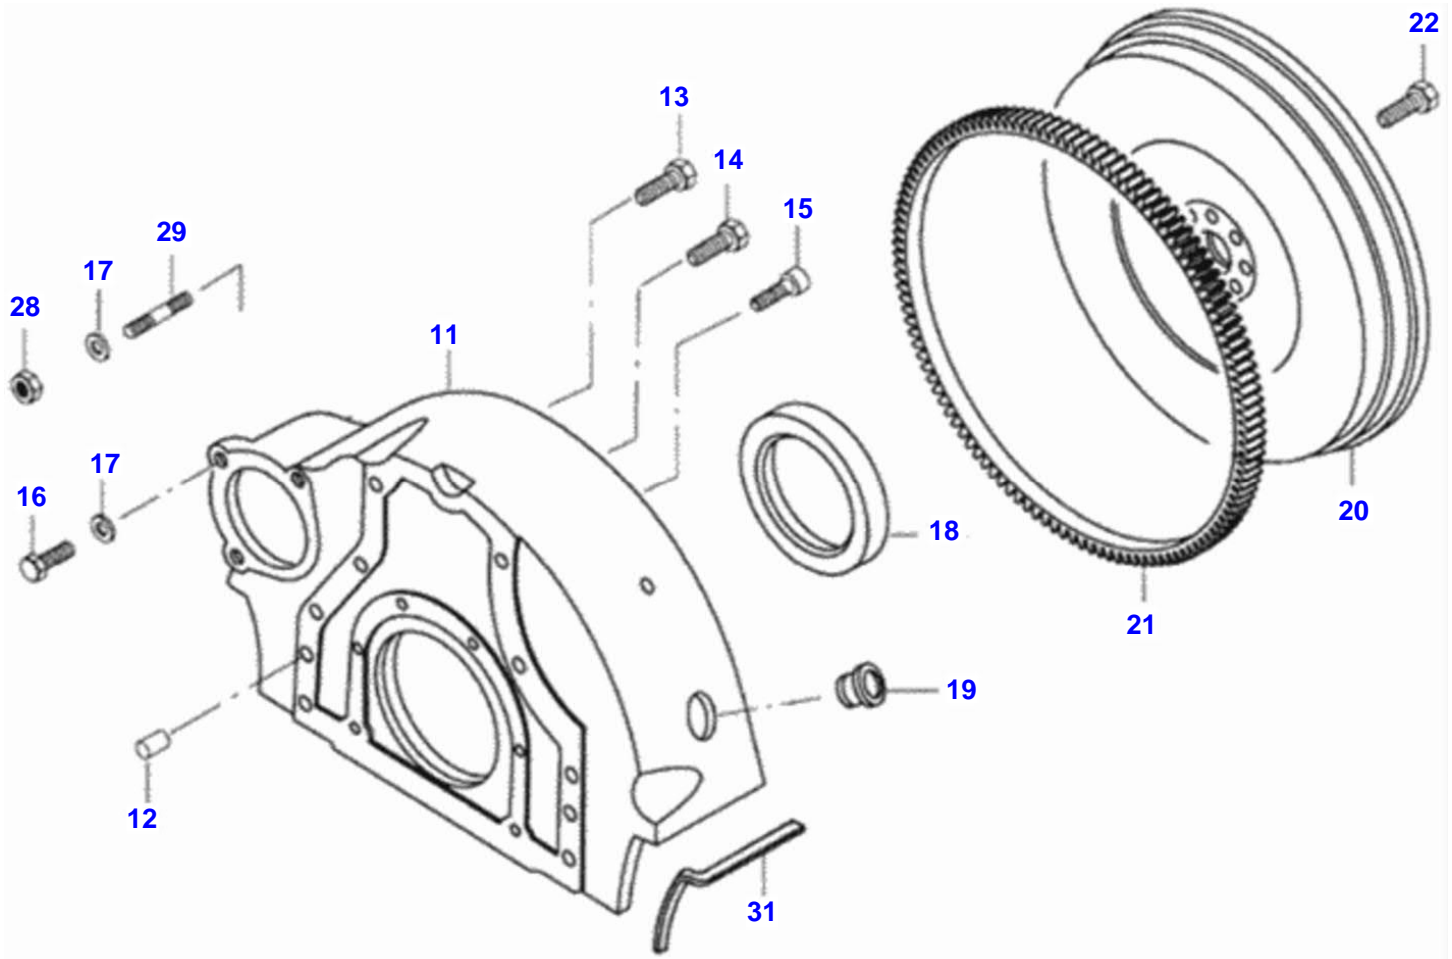

BF 65 TRACTOR (BRAZIL) - C006501
00000406

Flywheel And Gear Rim

Item	Part Number	Qty	Description	Comments
11	836752443	1	Housing	
12	598359850	2	Pin	
13	581705440	2	Bolt	
14	528902220	7	Bolt	
15	581705030	6	Screw	
16	528801800	3	Screw	
17	500951000	3	Washer	
18	837074841	1	Seal	S2
19	836007572	1	Plug	
20	453064283	1	Flywheel	
21	836117970	1	Starter Ring	Z=128
22	528902230	7	Screw	
28	504601000	3	Nut	
29	546801800	3	Stud	
31	31058600	1	Left Gasket	
	31085600	1	Left Gasket