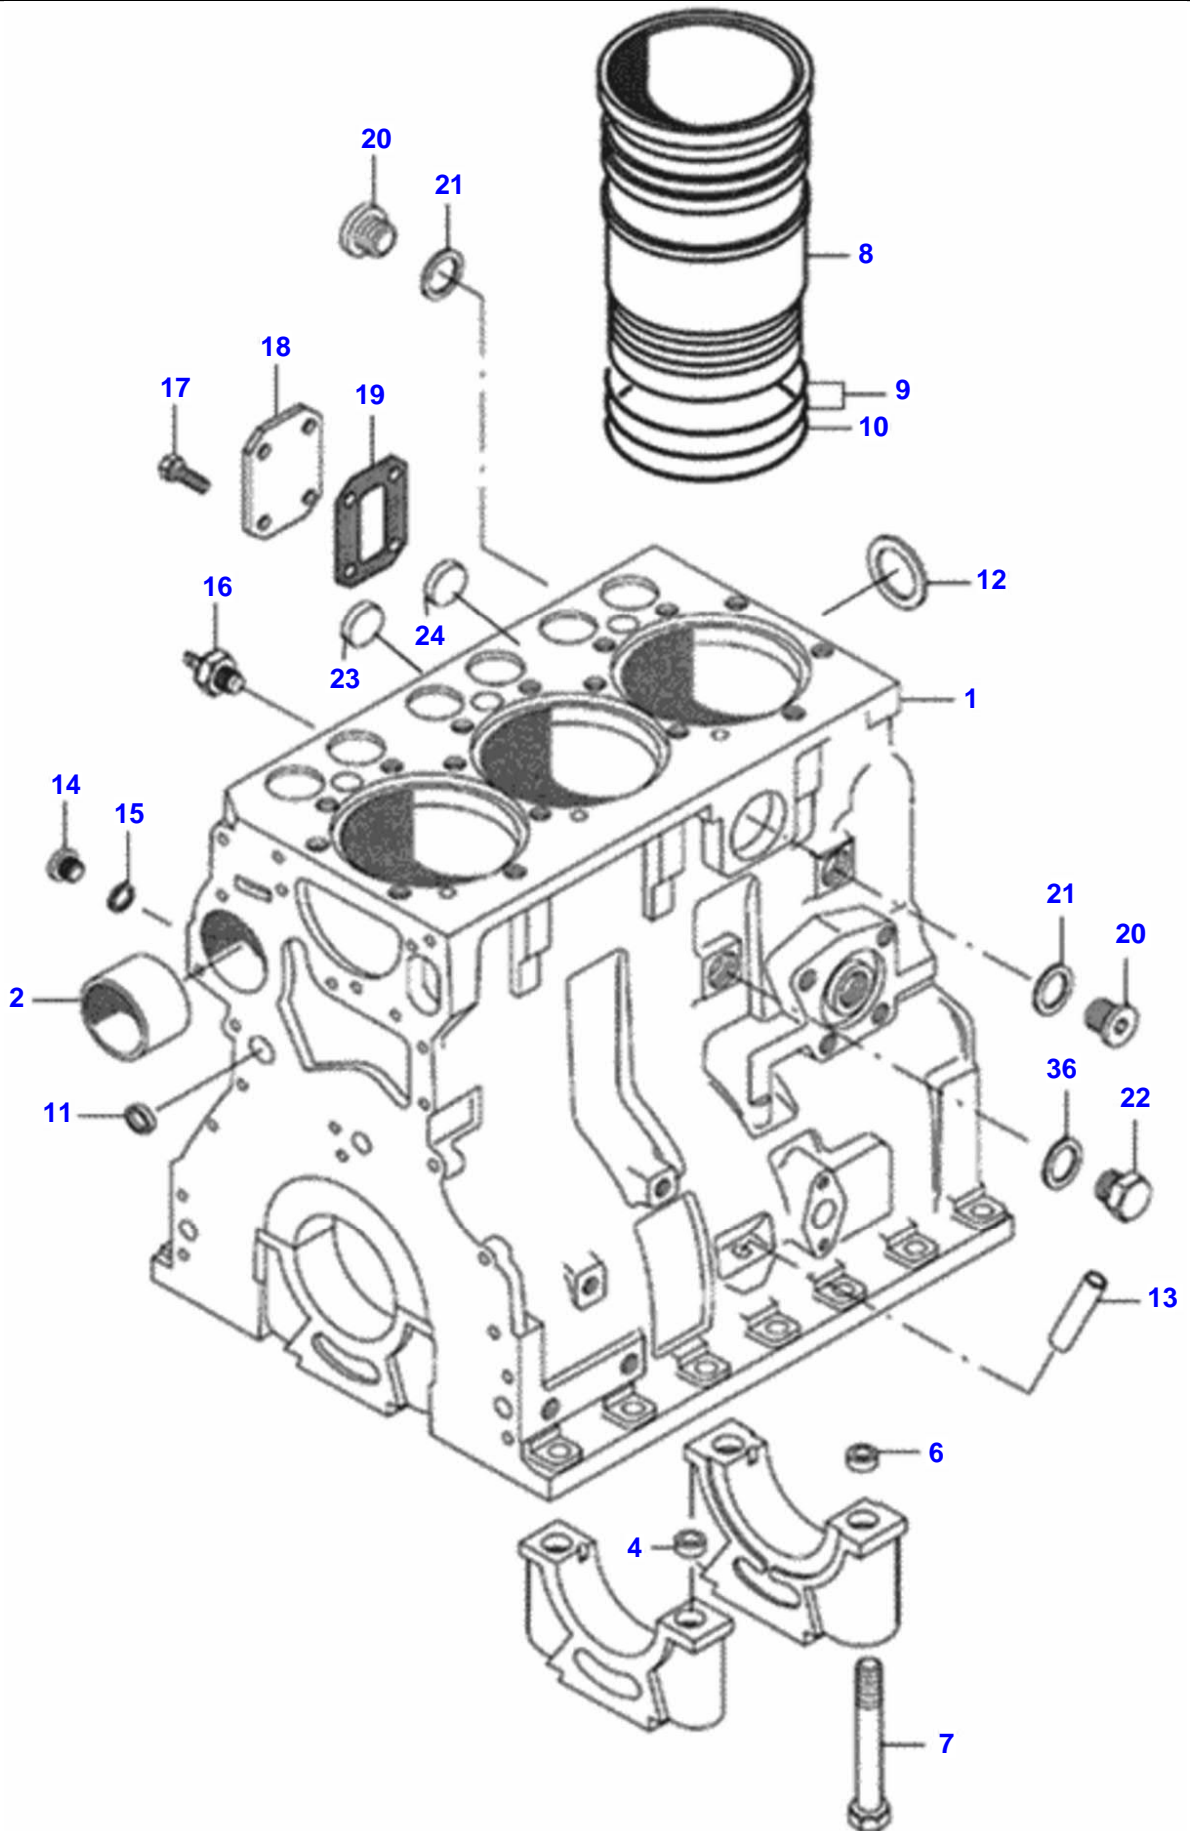

Page Title	Page Number
Cylinder Block	020-0010
Flywheel And Gear Rim	020-0015
Cylinder Head	020-0020
Valves Mechanism	020-0025
Crankshaft Mechanism	020-0030
Gear Housing	020-0035
Oil Filter	020-0040
Sump	020-0045
Air Filter	020-0050
Inlet And Exhaust Manifold	020-0055
Muffler	020-0060
Muffler	020-0065
Sedimentation Filter	020-0070
Fuel Filter	020-0075
Injection Pump	020-0080
Throttle System	020-0085
Radiator	020-0090
Water Pump And Fan	020-0095
Gasket Set S1	020-0100
Gasket Set S1+S2	020-0105
Repair Kit	020-0110

BF 65 TRACTOR (BRAZIL) - C006501
0000405

Cylinder Block

Item	Part Number	Qty	Description	Comments
1	836667523	1	Assy	
2	836322610	1	Bush	
4	836214478	6	Guide Bushing	
6	836214478	2	Guide Bushing	
7	529903180	8	Screw	
8	836647933	3	Liner	Flange s=9,08mm
	836647935	3	Liner	Flange s=9,23mm
	836666990	3	Liner	Flange s=9,03 st
	836647934	3	Liner	Flange s=9,13mm
9	836647502	6	Seal Ring	S2
10	836647503	3	Seal Ring	S2
11	640016016	4	Plug	
12	836529872	1	Pad	
13	836014334	1	Pipe	
14	640325110	2	Plug	
15	615571014	2	Seal Ring	S2
16	89609400	1	Temp. Sensor	Up to Serial or Engine Number
	89609400	1	Temp. Sensor	From Serial or Engine Number
17	528801362	2	Bolt	
18	836647400	1	Cover	
	836659543	1	Cover	
19	836659544	1	Gasket	S2
	836647401	1	Gasket	S2
20	640325018	2	Plug	
21	KH3617	2	Seal Ring	
22	836019756	1	Plug	
23	640016018	1	Plug	
24	640016012	1	Plug	
36	615881824	1	O-Ring	
	836640356	1	Gasket Set S1+S2	S1 + S2
	836640289	1	Kit, Joint	S1

BF 65 TRACTOR (BRAZIL) - C006501
00000406

Flywheel And Gear Rim

Item	Part Number	Qty	Description	Comments
11	836752443	1	Housing	
12	598359850	2	Pin	
13	581705440	2	Bolt	
14	528902220	7	Bolt	
15	581705030	6	Screw	
16	528801800	3	Screw	
17	500951000	3	Washer	
18	837074841	1	Seal	S2
19	836007572	1	Plug	
20	453064283	1	Flywheel	
21	836117970	1	Starter Ring	Z=128
22	528902230	7	Screw	
28	504601000	3	Nut	
29	546801800	3	Stud	
31	31058600	1	Left Gasket	
	31085600	1	Left Gasket	