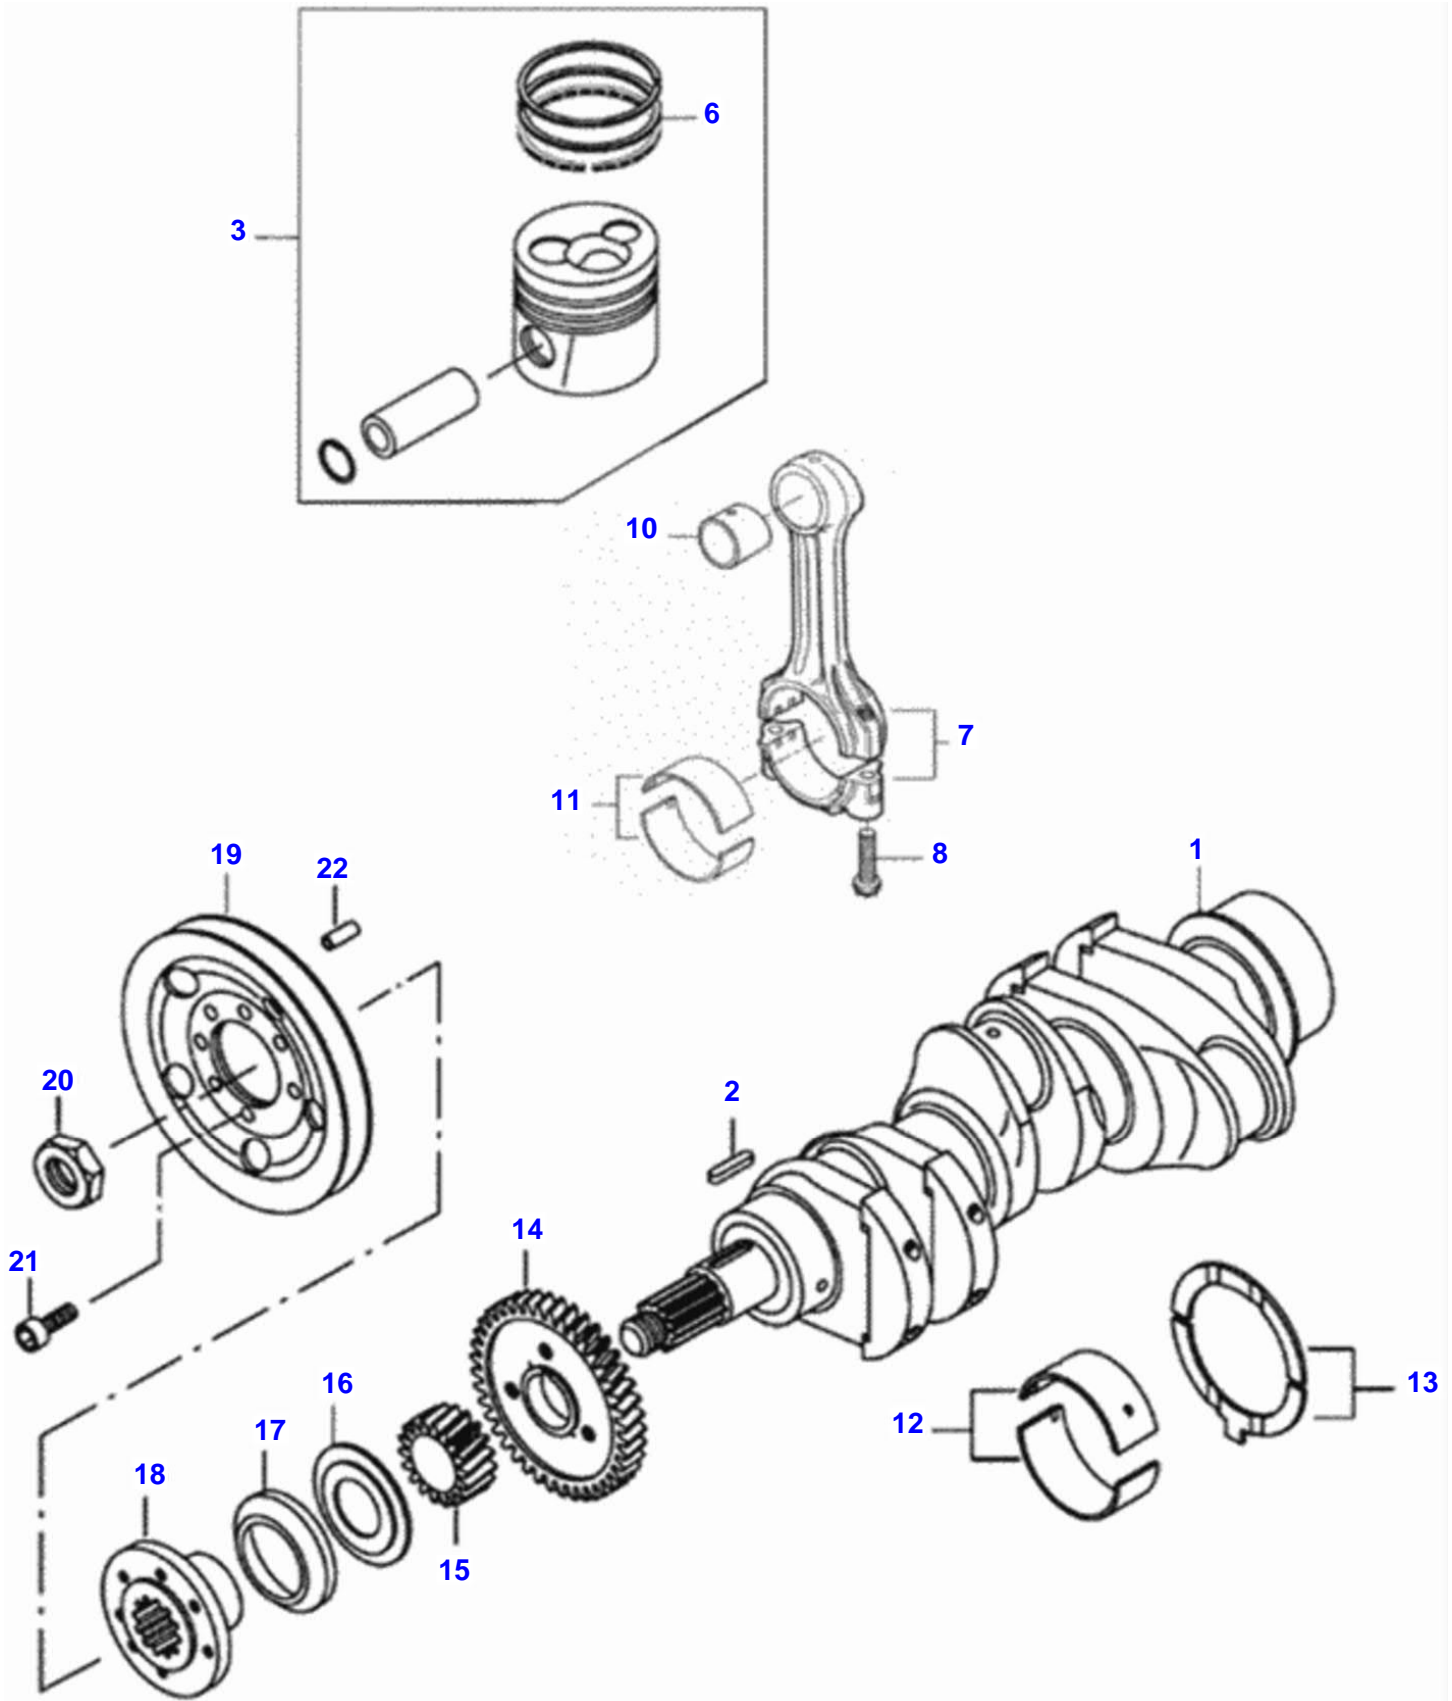

BF 65 TRACTOR (BRAZIL) - C006501
00002071

Valtra**BF 65 TRACTOR (BRAZIL) - C006501**

C006501

Page020-0025

Valves Mechanism

Item	Part Number	Qty	Description	Comments
1	836667042	6	Complete	
2	512861000	6	Nut	
3	837069023	6	Bolt	
4	837069020	2	Plug	
5	836666609	3	Bracket	
6	836655884	2	Spring	
7	836655870	1	Shaft	
8	836655406	2	Nut	
9	529801910	1	Screw	
10	836655867	6	Push Rod	
11	836014264	6	Tappet	
12	836646374	1	Camshaft	
13	603305760	1	Key	
14	836646389	1	Gear	
15	836646382	12	Valve Cotter	
16	836646381	6	Spring Plate	
17	837073405	6	Spring	
18	836646357	3	Valve Exhaust	
19	836646356	3	Valve Inlet	
20	836667043	1	Valve Mechanism	Ref. 1,2,3,4,5,6

Crankshaft Mechanism

Item	Part Number	Qty	Description	Comments
1	837074337	1	Crankshaft	
2	603345110	1	Key	
3	88605300	3	Complete Piston	
6	836640126	3	Piston Ring Set	
7	82659700	1	Kit, Conrod	
8	836864141	6	Screw	
10	836646271	3	Bush	
11	836110552	6	Big-End	
	836112762	6	Slider Bearing	0,25mm
	836112763	6	Slider Bearing	0,50mm
	836112765	6	Slider Bearing	1,00mm
	836112767	6	Slider Bearing	1,50mm
12	836655539	4	Big-end Bearing	
	836655538	4	Big-end Bearing	
	836655514	4	Big-end Bearing	
	836655537	4	Big-end Bearing	
13	836120332	2	Washer	0,10mm
	836119459	2	Stop Ring	STD
	836120333	2	Washer	0,20mm
14	836120019	1	Gear	
15	836122840	1	Gear	
16	836129781	1	Ring	
17	836136271	1	Dustcap	
18	836846463	1	Hub	
19	836655449	1	Pulley	
20	836647310	1	Nut	
21	581804600	6	Bolt	
22	595953360	1	Pin	