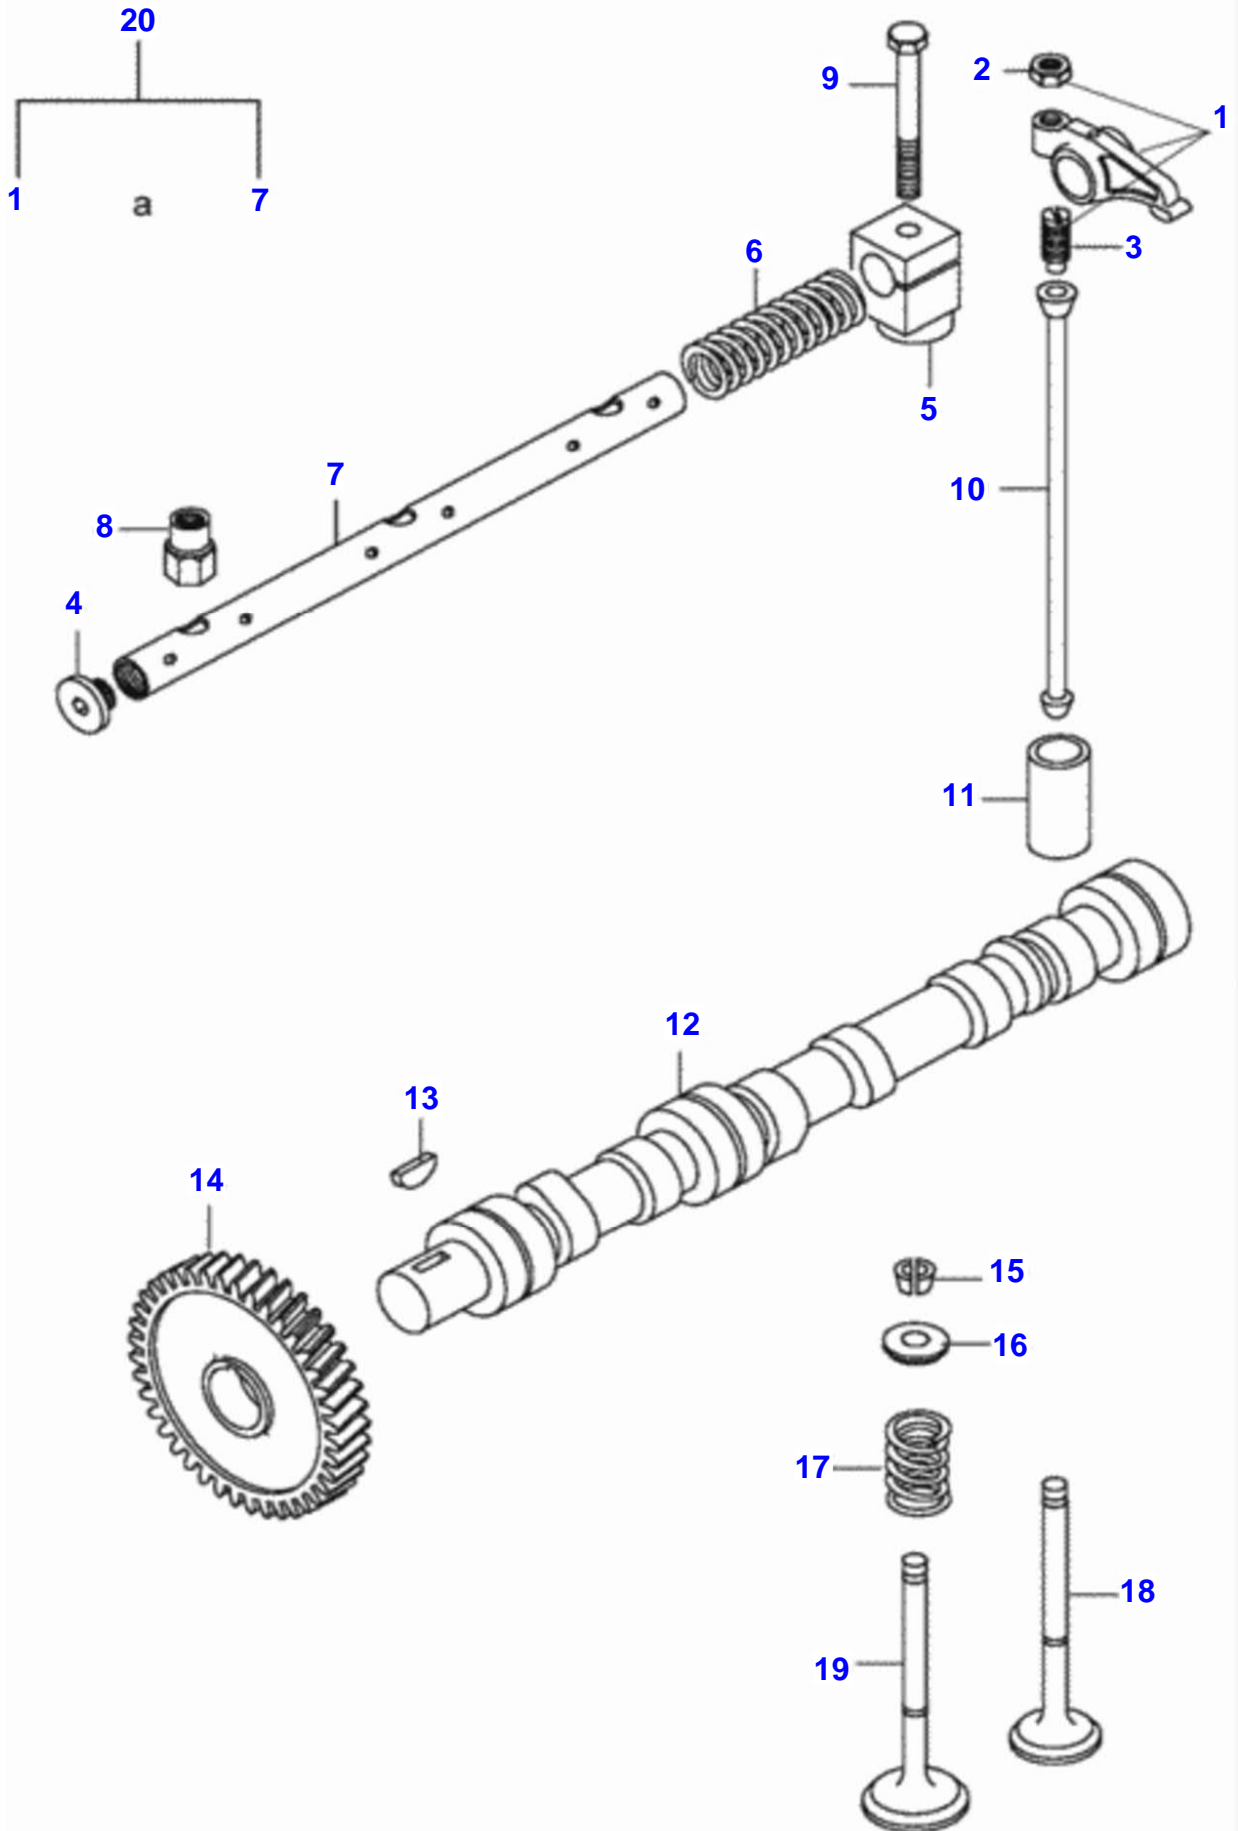

BF 65 TRACTOR (BRAZIL) - C006501
00002071

Valtra

BF 65 TRACTOR (BRAZIL) - C006501

C006501

Page020-0025

Valves Mechanism

Item	Part Number	Qty	Description	Comments
1	836667042	6	Complete	
2	512861000	6	Nut	
3	837069023	6	Bolt	
4	837069020	2	Plug	
5	836666609	3	Bracket	
6	836655884	2	Spring	
7	836655870	1	Shaft	
8	836655406	2	Nut	
9	529801910	1	Screw	
10	836655867	6	Push Rod	
11	836014264	6	Tappet	
12	836646374	1	Camshaft	
13	603305760	1	Key	
14	836646389	1	Gear	
15	836646382	12	Valve Cotter	
16	836646381	6	Spring Plate	
17	837073405	6	Spring	
18	836646357	3	Valve Exhaust	
19	836646356	3	Valve Inlet	
20	836667043	1	Valve Mechanism	Ref. 1,2,3,4,5,6