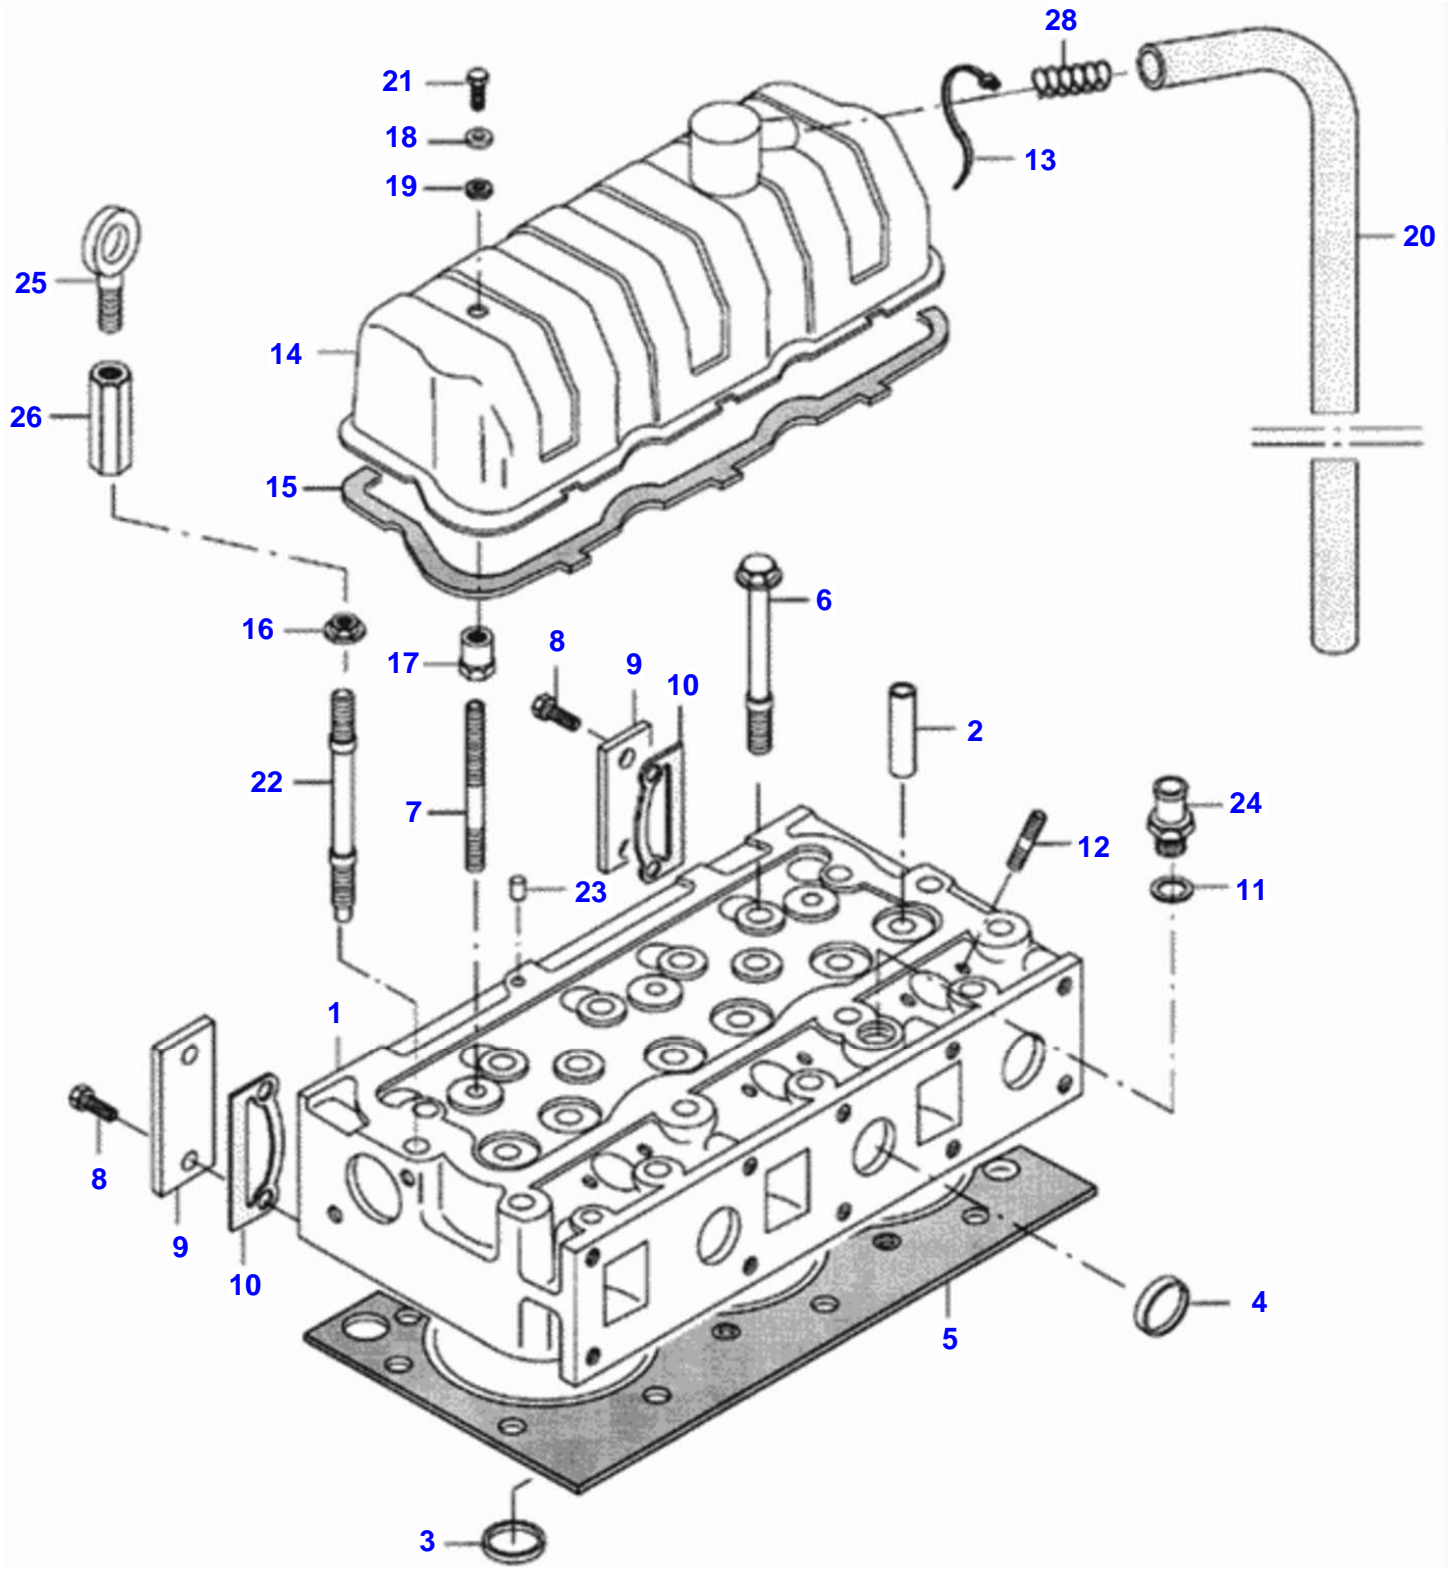

BF 65 TRACTOR (BRAZIL) - C006501
00000407

Valtra

BF 65 TRACTOR (BRAZIL) - C006501

C006501

Cylinder Head

Page020-0020

Item	Part Number	Qty	Description	Comments
1	836855381	1	Head	
2	836673175	6	Valve Guide	
3	836647600	3	Valve Seat	
4	836647942	5	Pad	
5	837084523	1	Head Gasket	S1
6	836646383	15	Screw	
7	546801900	2	Stud	
8	528801800	4	Screw	
9	836855350	2	Cover	
10	836855417	2	Gasket	S1
11	615881822	1	Collet	S1
12	546901435	6	Stud	
13	835329746	1	Clamp	
14	836646359	1	Cover	
15	836646360	1	Gasket	S1
16	836859110	2	Nut	
17	836655406	2	Nut	
18	836119855	2	Washer	
19	836012841	2	Washer	S1
20	836647814	1	Hose	
21	528801780	2	Bolt	
22	836859109	2	Stud	
23	595953360	1	Pin	
24	836119837	1	Connection	
25	836640252	1	Eyelet	
26	836647835	1	Nut	
28	836659103	1	Spring