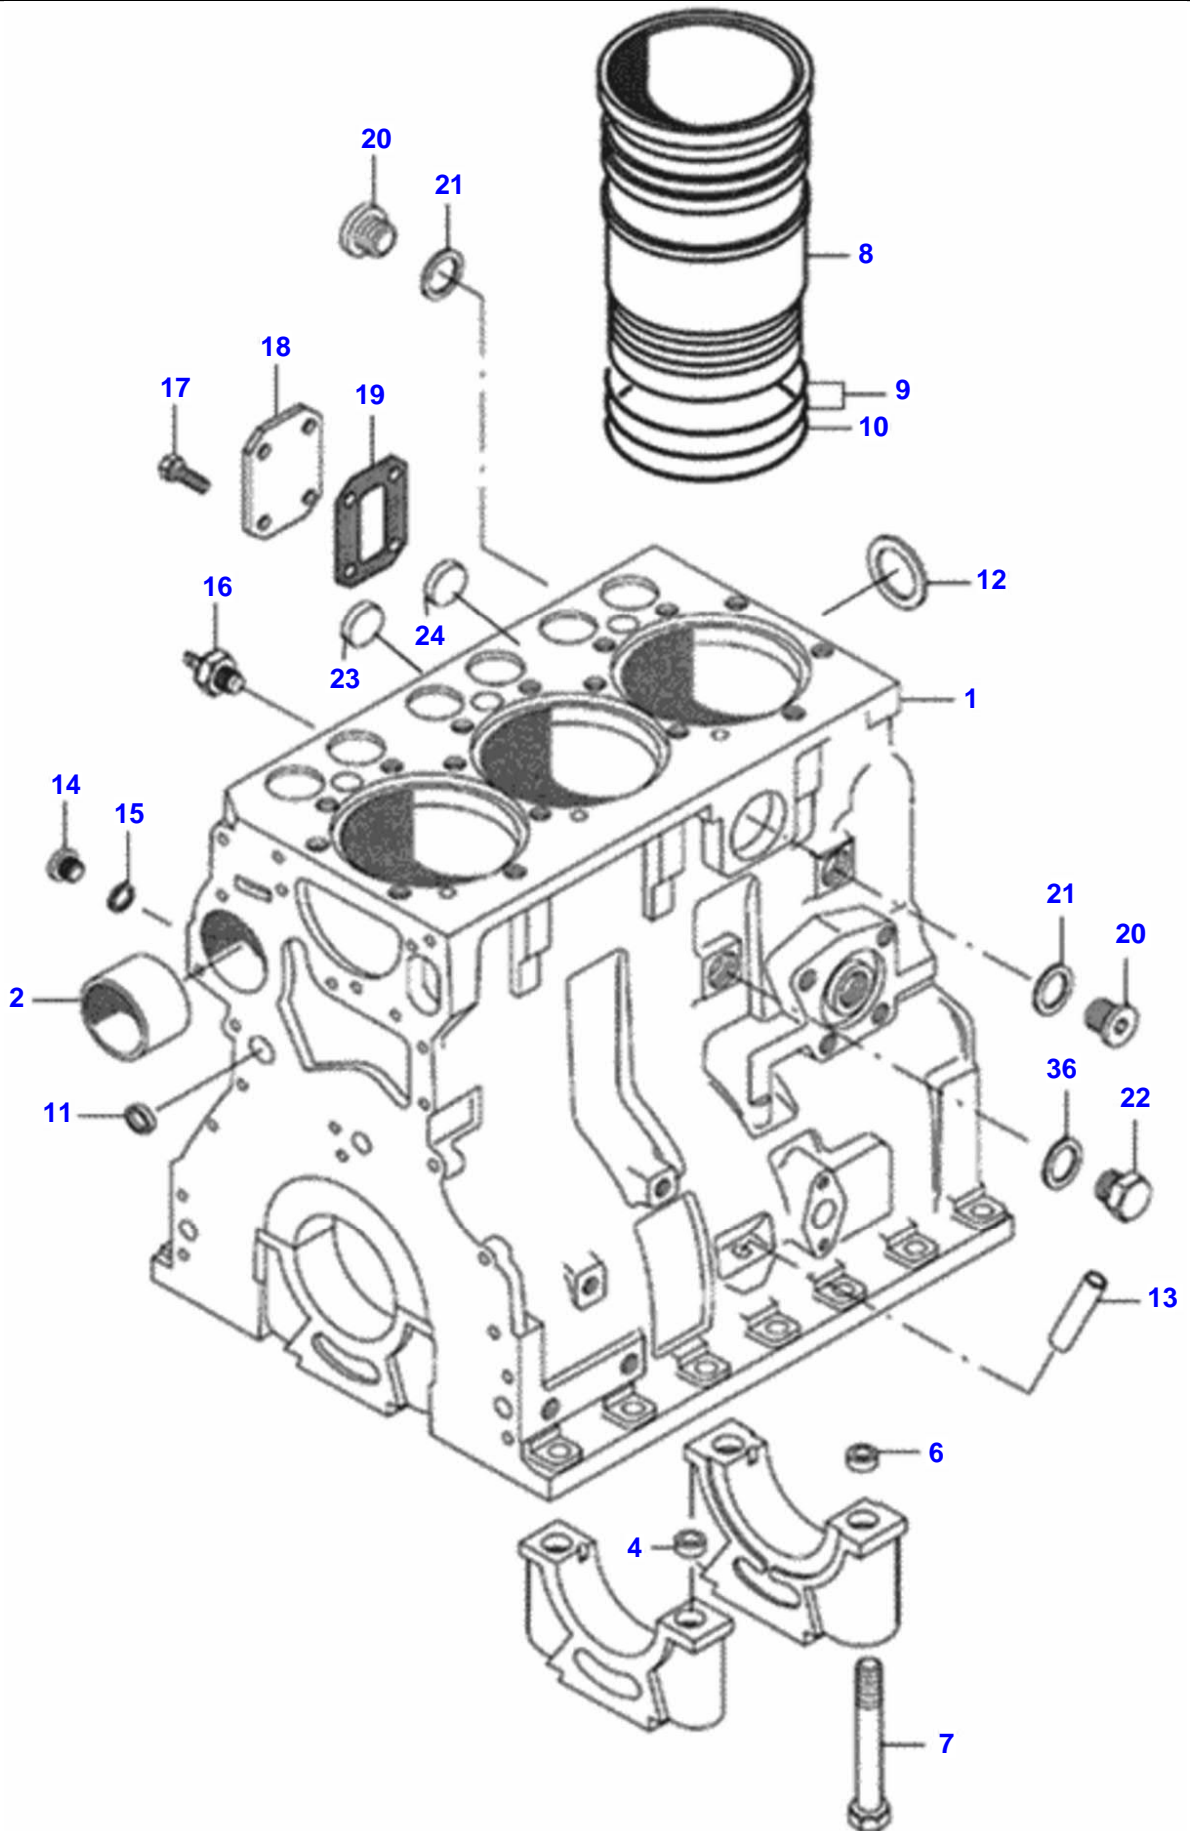

## Cylinder Block

Item	Part Number	Qty	Description	Comments
1	V836667523	1	Assy	
2	V836322610	1	Bush	
4	V836214478	6	Guide Bushing	
6	V836214478	2	Guide Bushing	
7	V529903180	8	Screw	
8	V836647933	3	Liner	Flange s=9,08mm
	V836647935	3	Liner	Flange s=9,23mm
	V836666990	3	Liner	Flange s=9,03 st
	V836647934	3	Liner	Flange s=9,13mm
9	V836647502	6	Collet	S2
10	V836647503	3	Collet	S2
11	V640016016	4	Plug	
12	V836529872	1	Pad	
13	V836014334	1	Pipe	
14	V640325110	2	Plug	
15	V615571014	2	Washer	S2
16	V887283760	1	Pressure Sensor	
17	V528801362	2	Bolt	
18	V836647400	1	Cover	
	V836659543	1	Cover	
19	V836659544	1	Gasket	S2
	V836647401	1	Gasket	S2
20	V640325018	2	Plug	
21	VKH3617	2	Collet	
22	V836019756	1	Plug	
23	V640016018	1	Plug	
24	V640016012	1	Plug	
36	V615881824	1	O-Ring	
	V836640356	1	Gasket Set S1+S2	S1 + S2
	V836640289	1	Kit, Joint	S1

## Cylinder Head

Item	Part Number	Qty	Description	Comments
1	V836855381	1	Head	
2	V836673175	6	Valve Guide	
3	V836647600	3	Valve Seat	
4	V836647942	5	Pad	
5	V837070290	1	Head Gaskets	S1
6	V836646383	15	Screw	
7	V546801900	2	Dog	
8	V528801800	4	Screw	
9	V836855350	2	Cover	
10	V836855417	2	Gasket	S1
11	V615881822	1	Collet	S1
12	V546901435	6	Dog	
13	V835329746	1	Clamp	
14	V836646359	1	Cover	
15	V836646360	1	Gasket	S1
16	V836859110	2	Nut	
17	V836655406	2	Nut	
18	V836119855	2	Washer	
19	V836012841	2	Washer	S1
20	V836647814	1	Hose	
21	V528801780	2	Bolt	
22	V836859109	2	Dog	
23	V595953360	1	Pin	
24	V836119837	1	Connection	
25	V836640252	1	Eyelet	
26	V836647835	1	Nut	
28	V836659103	1	Spring	