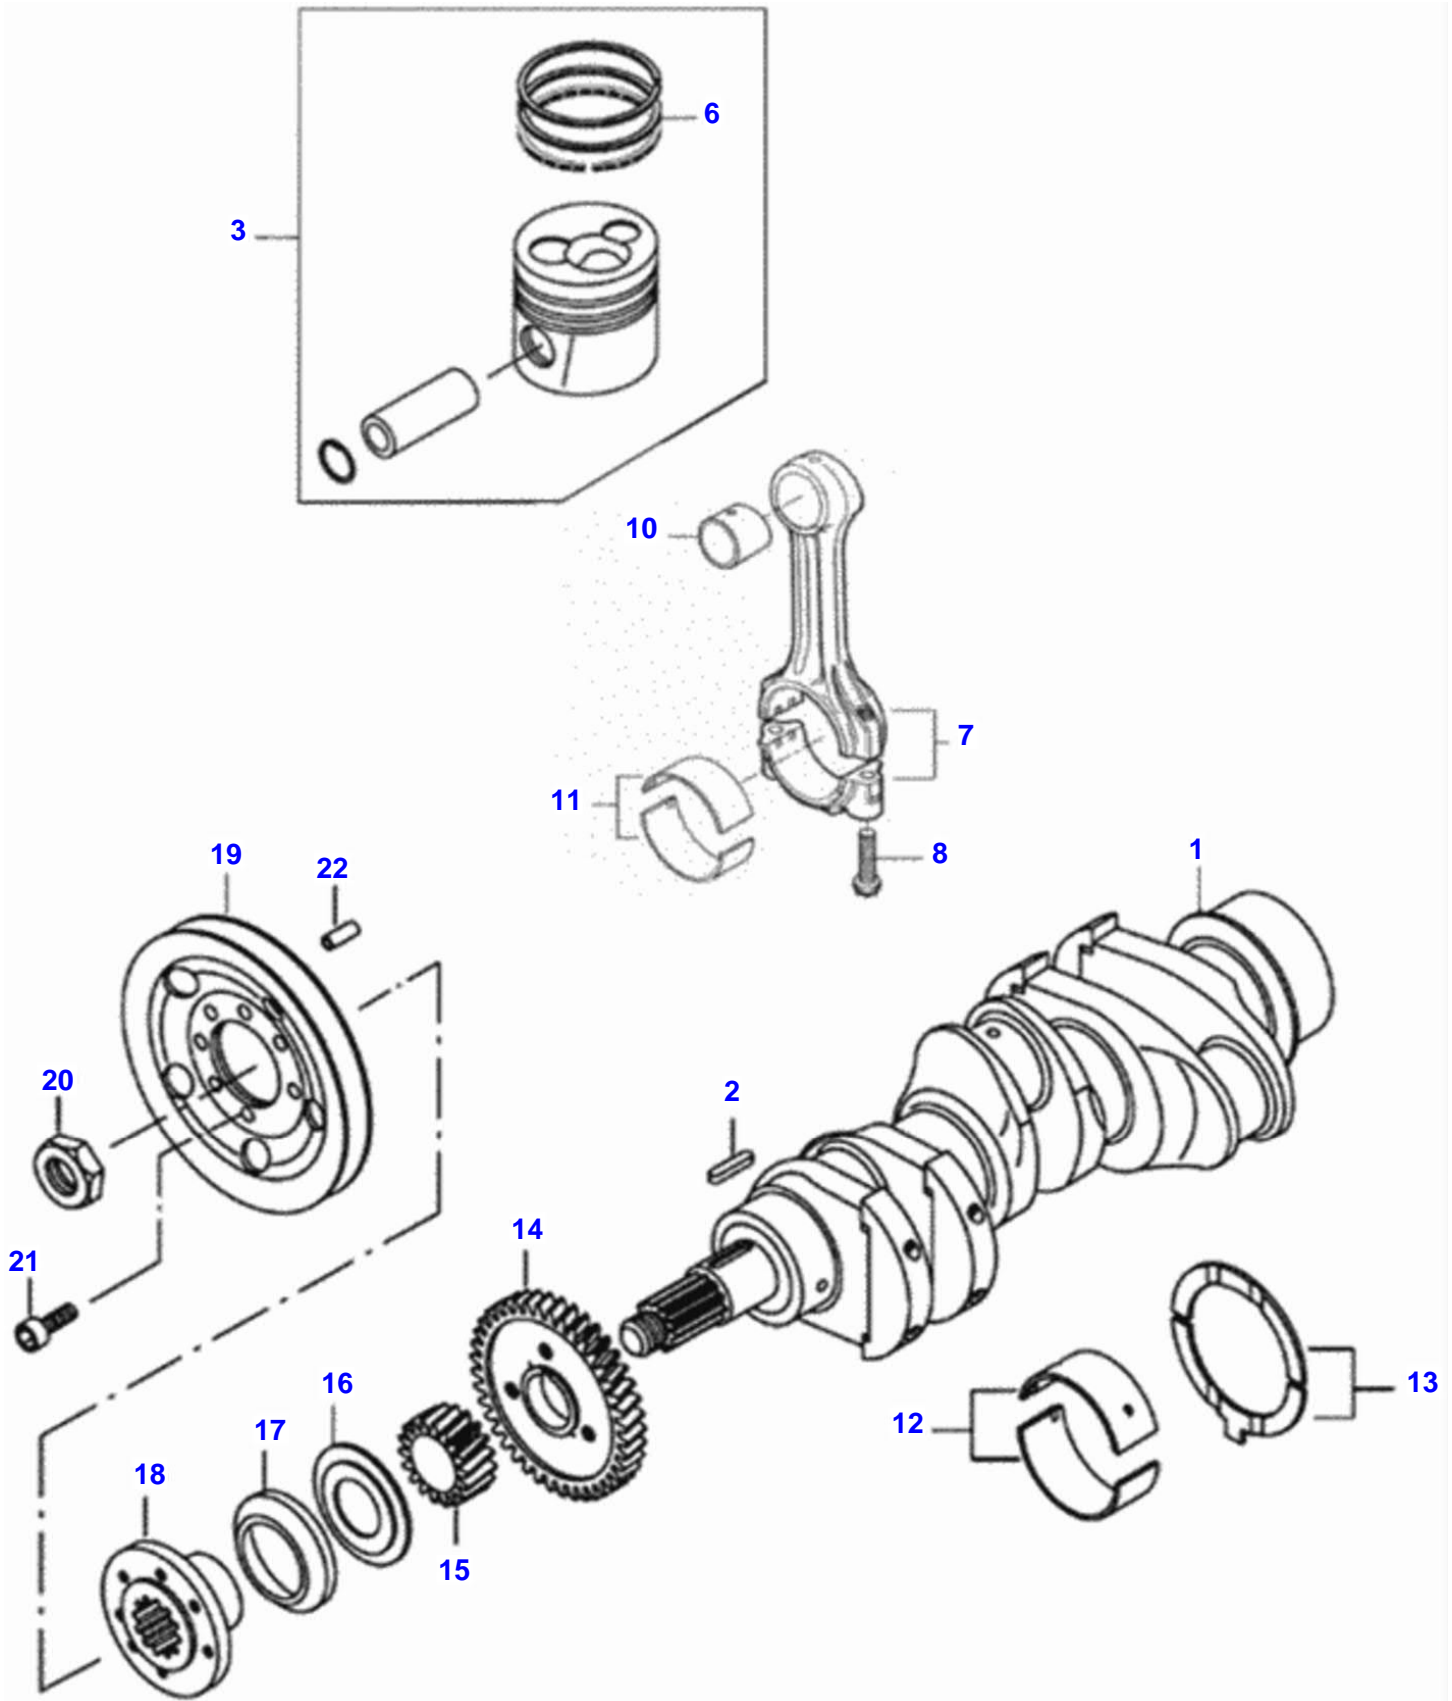

## Flywheel And Gear Rim

Item	Part Number	Qty	Description	Comments
11	V836752443	1	Housing	
12	V598359850	2	Pin	
13	V581705440	2	Bolt	
14	V528902220	7	Bolt	
15	V581705030	6	Screw	
16	V528801800	3	Screw	
17	V500951000	3	Washer	
18	V614500002	1	Seal	S2
19	V836007572	1	Plug	
20	V453064283	1	Flywheel	
21	V836117970	1	Starter Ring	Z=128
22	V528902230	7	Screw	
28	V504601000	3	Nut	
29	V546801800	3	Dog	
31	V31058600	1	Left Gasket	
	V31085600	1	Left Gasket	

## Cylinder Head

Item	Part Number	Qty	Description	Comments
1	V836855381	1	Head	
2	V836673175	6	Valve Guide	
3	V836647600	3	Valve Seat	
4	V836647942	5	Pad	
5	V837070290	1	Head Gaskets	S1
6	V836646383	15	Screw	
7	V546801900	2	Dog	
8	V528801800	4	Screw	
9	V836855350	2	Cover	
10	V836855417	2	Gasket	S1
11	V615881822	1	Collet	S1
12	V546901435	6	Dog	
13	V835329746	1	Clamp	
14	V836646359	1	Cover	
15	V836646360	1	Gasket	S1
16	V836859110	2	Nut	
17	V836655406	2	Nut	
18	V836119855	2	Washer	
19	V836012841	2	Washer	S1
20	V836647814	1	Hose	
21	V528801780	2	Bolt	
22	V836859109	2	Dog	
23	V595953360	1	Pin	
24	V836119837	1	Connection	
25	V836640252	1	Eyelet	
26	V836647835	1	Nut	
28	V836659103	1	Spring	

## Valves Mechanism

Item	Part Number	Qty	Description	Comments
1	V836667042	6	Complete	
2	V512861000	6	Nut	
3	V837069023	6	Bolt	
4	V837069020	2	Plug	
5	V836666609	3	Bracket	
6	V836655884	2	Spring	
7	V836655870	1	Shaft	
8	V836655406	2	Nut	
9	V529801910	1	Screw	
10	V836655867	6	Rod	
11	V836014264	6	Tappet	
12	V836646374	1	Shaft	
13	V603305760	1	Key	
14	V836646389	1	Gear	
15	V836646382	12	Valve Cotter	
16	V836646381	6	Spring Plate	
17	V837073405	6	Spring	
18	V836646357	3	Valve Exhaust	
19	V836646356	3	Valve Inlet	
20	V836667043	1	Parts Pack	Ref. 1,2,3,4,5,6