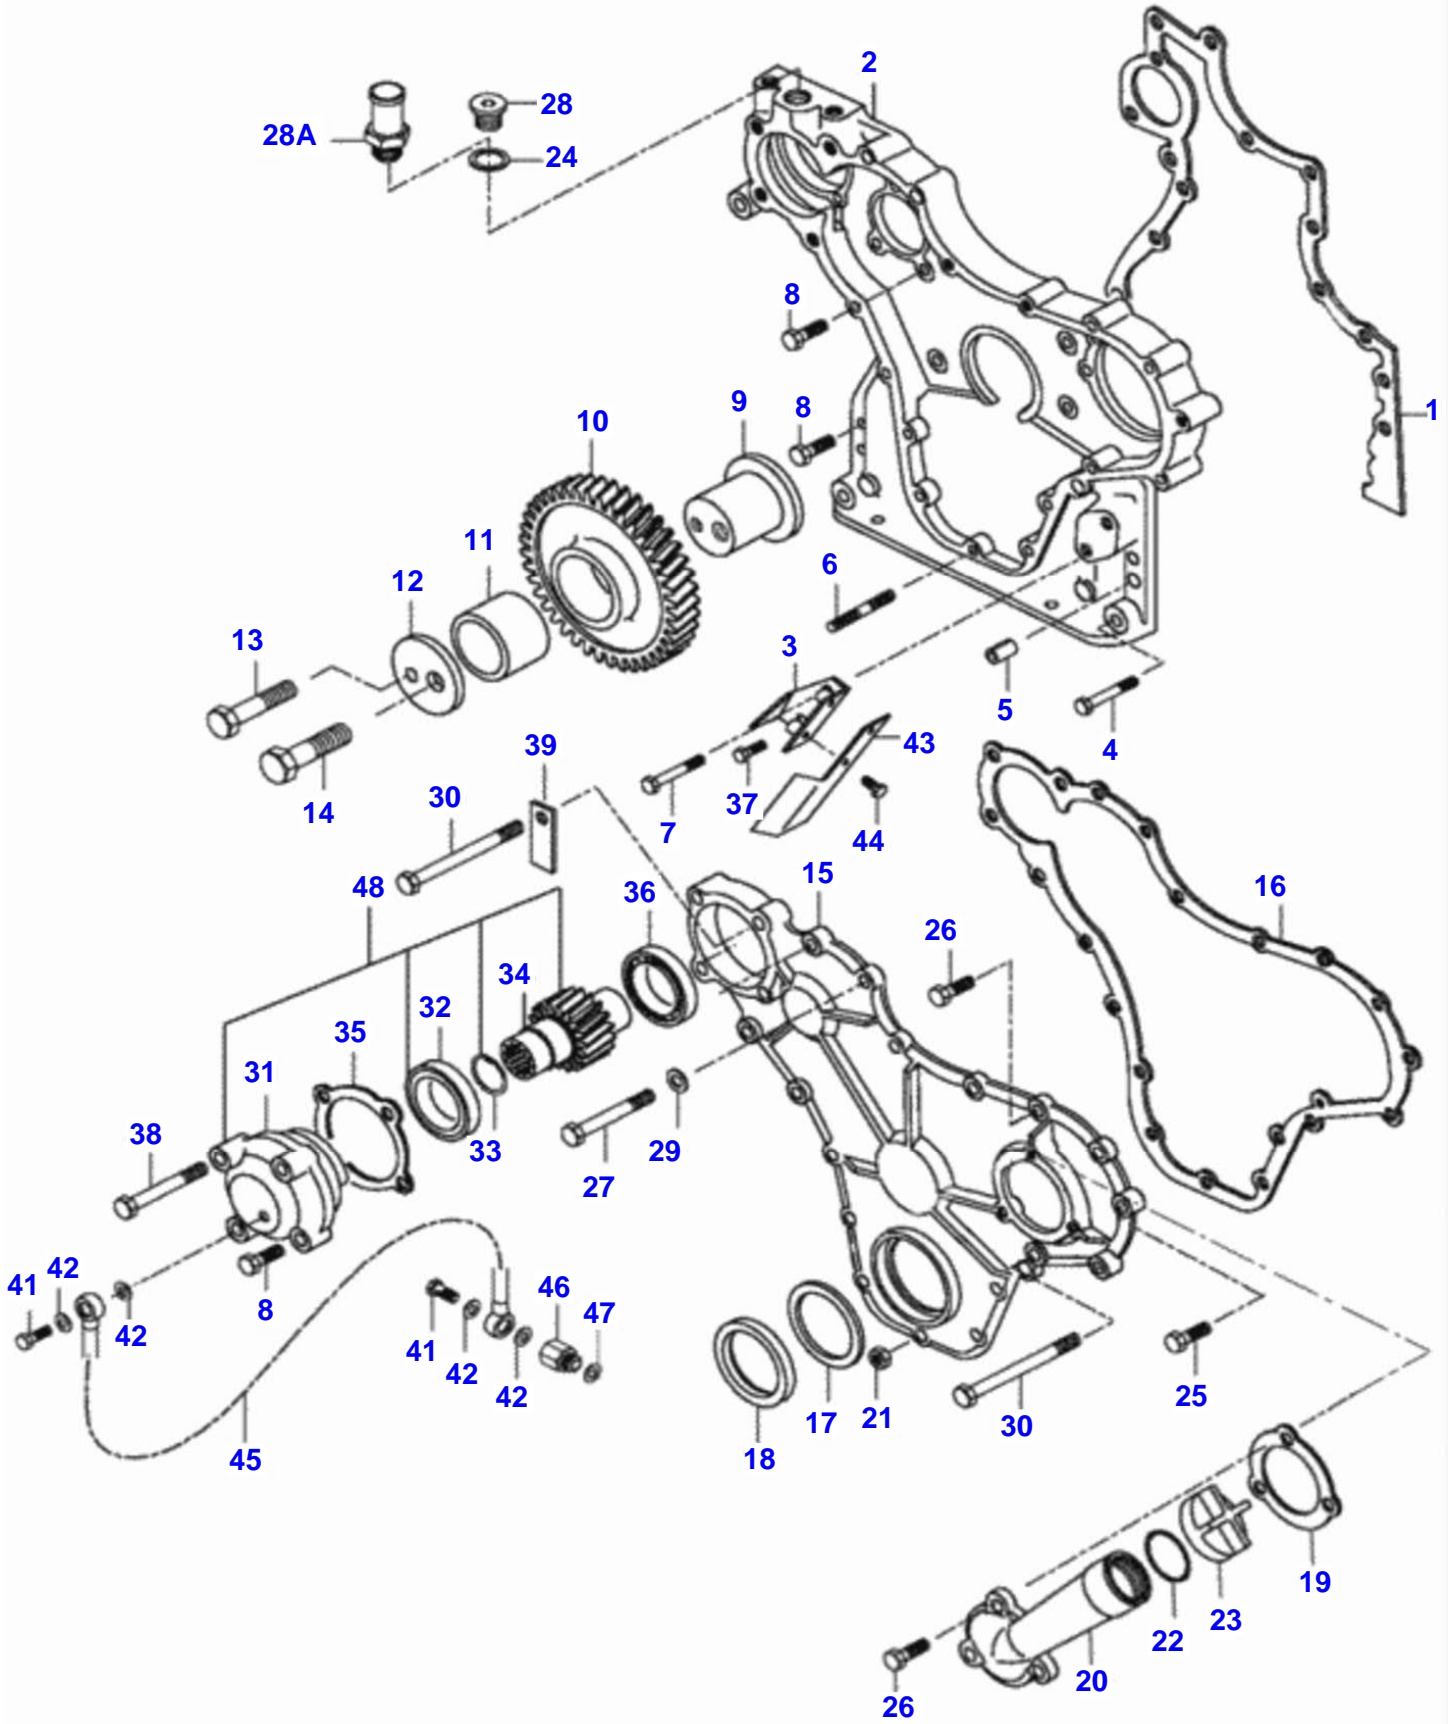

BF 65 TRACTOR (BR) - C006502
00003388

Gear Housing

Item	Part Number	Qty	Description	Comments
1	V836647419	1	Gasket	S2
2	V836652221	1	Timing Gear Case	
3	V836655720	1	Gauge	
4	V529801440	2	Screw	
5	V598359850	4	Pin	
6	V546801380	5	Dog	
7	V529801450	1	Bolt	
8	V528801400	10	Bolt	
9	V836138356	1	Shaft	
10	V836138354	1	Gear	
11	V836139039	1	Bush	
12	V836129845	1	Flange	
13	V528801910	1	Bolt	
14	V529902720	1	Screw	
15	V836647575	1	Cover	
16	V835336796	1	Gasket	S2
17	V836129782	1	Collet	
18	V614105880	1	Seal	S2
19	V836129946	1	Gasket	S2
20	V835338325	1	Right Tube	
21	V504800800	5	Nut	
22	V614603540	1	Collet	S2
23	V836017927	1	Cover	
24	VKH6317	1	O-Ring	
25	V528801420	3	Bolt	
26	VHA6323	5	Screw	
27	V529801470	3	Bolt	
28	V836114958	1	Plug	
29	V836120989	1	Washer	
30	V529801500	2	Screw	
31	V836655230	1	Bearing Housing	
32	VLA1014	1	Bearing	
33	VKG3031	1	Circlip	
34	V836122843	1	Shaft	
35	V835336793	1	Gasket	S2
36	V610060090	1	Bearing	
38	V529801460	3	Screw	
39	V836083428	1	Fastening Plate	
41	V640435008	2	Bolt	
42	V615870610	4	Washer	
43	V836659093	1	Belt Cover	
44	V528801082	2	Bolt	
45	V82664500	1	Hose	
46	V836655736	1	Connection	
47	V615571014	1	Washer	
48	V836655232	1	Assy