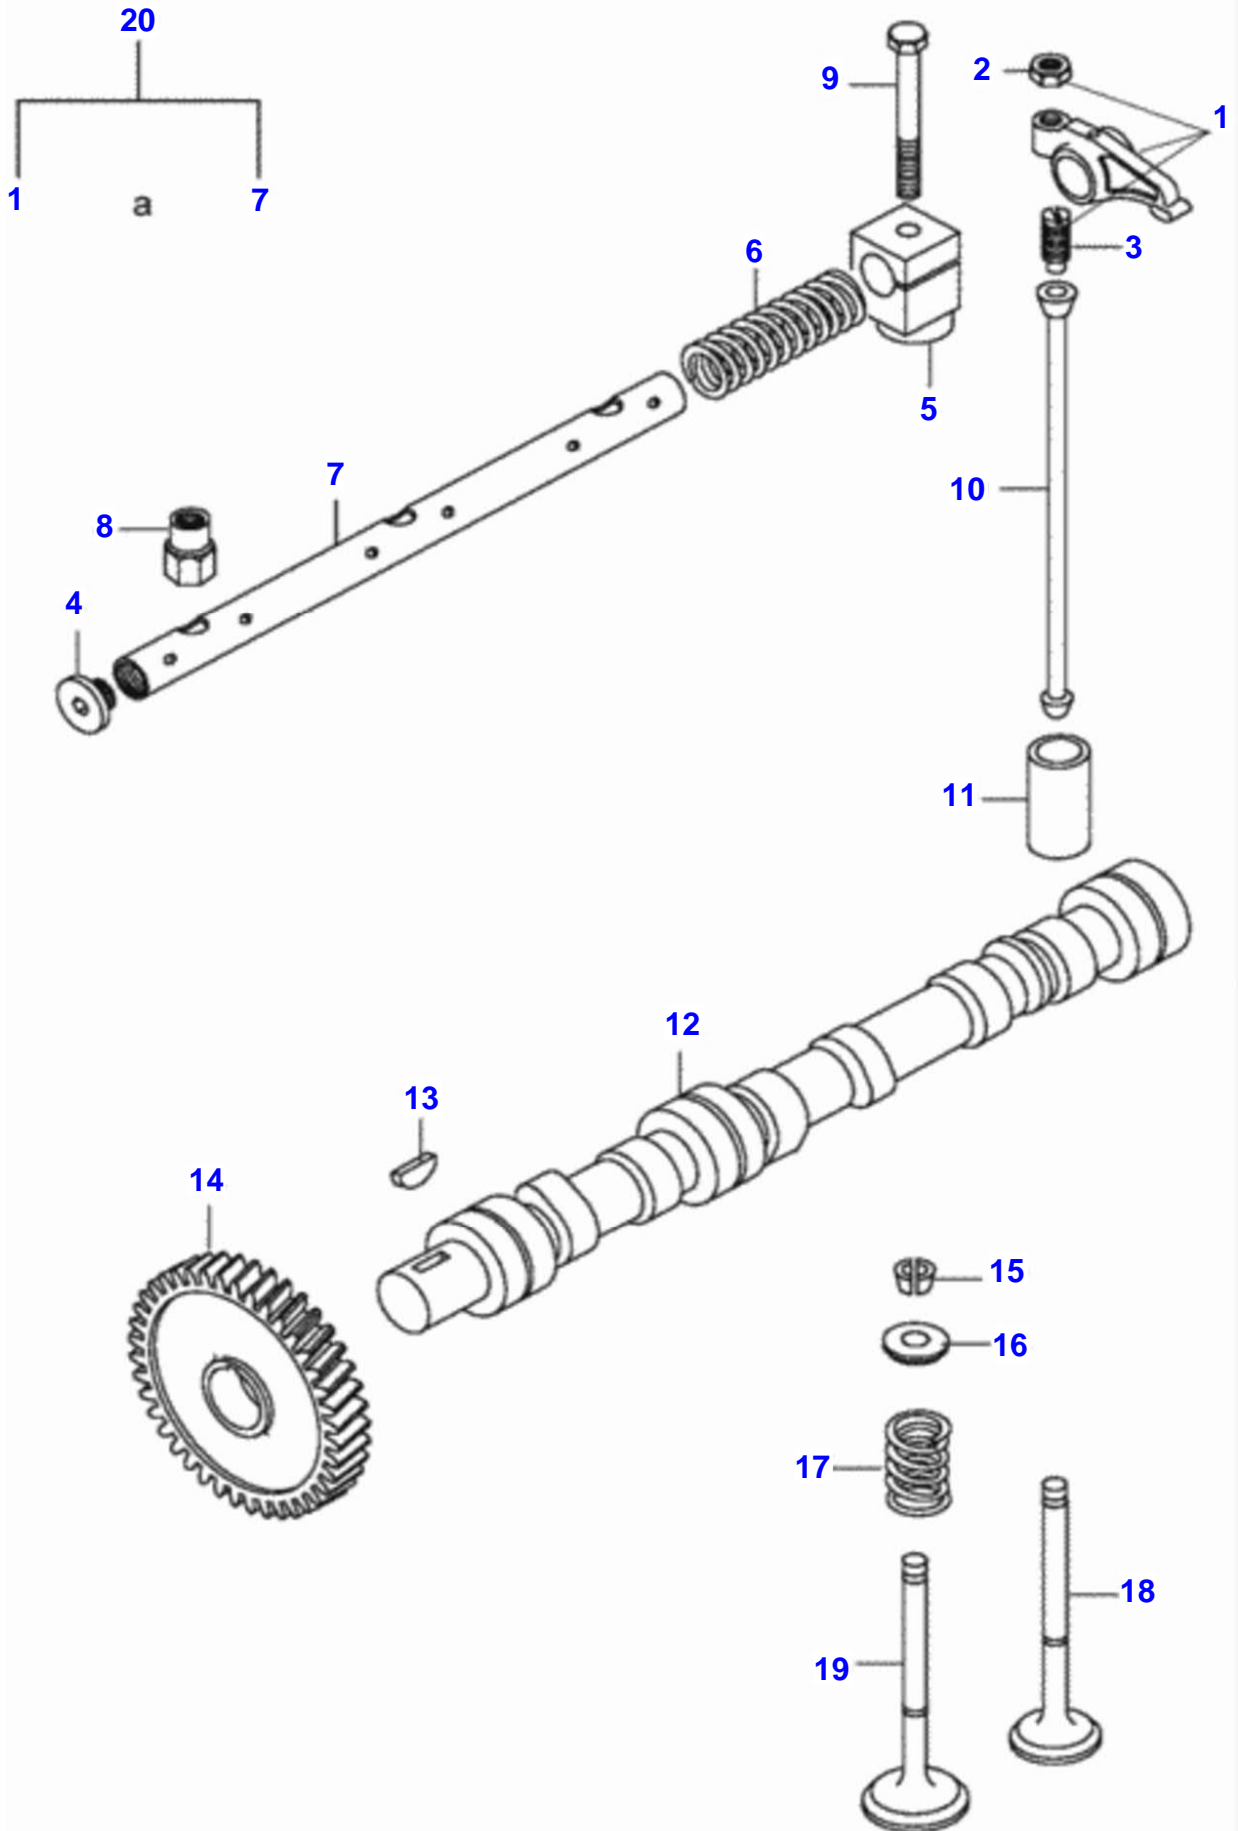

## Cylinder Block

Item	Part Number	Qty	Description	Comments
1	V836667523	1	Assy	
2	V836322610	1	Bush	
4	V836214478	6	Guide Bushing	
6	V836214478	2	Guide Bushing	
7	V529903180	8	Screw	
8	V836647933	3	Liner	Flange s=9,08mm
	V836647935	3	Liner	Flange s=9,23mm
	V836666990	3	Liner	Flange s=9,03 st
	V836647934	3	Liner	Flange s=9,13mm
9	V836647502	6	Collet	S2
10	V836647503	3	Collet	S2
11	V640016016	4	Plug	
12	V836529872	1	Pad	
13	V836014334	1	Pipe	
14	V640325110	2	Plug	
15	V615571014	2	Washer	S2
16	V887283760	1	Pressure Sensor	
17	V528801362	2	Bolt	
18	V836647400	1	Cover	
	V836659543	1	Cover	
19	V836659544	1	Gasket	S2
	V836647401	1	Gasket	S2
20	V640325018	2	Plug	
21	VKH3617	2	Collet	
22	V836019756	1	Plug	
23	V640016018	1	Plug	
24	V640016012	1	Plug	
36	V615881824	1	O-Ring	
	V836640356	1	Gasket Set S1+S2	S1 + S2
	V836640289	1	Kit, Joint	S1

## Flywheel And Gear Rim

Item	Part Number	Qty	Description	Comments
11	V836752443	1	Housing	
12	V598359850	2	Pin	
13	V581705440	2	Bolt	
14	V528902220	7	Bolt	
15	V581705030	6	Screw	
16	V528801800	3	Screw	
17	V500951000	3	Washer	
18	V614500002	1	Seal	S2
19	V836007572	1	Plug	
20	V453064283	1	Flywheel	
21	V836117970	1	Starter Ring	Z=128
22	V528902230	7	Screw	
28	V504601000	3	Nut	
29	V546801800	3	Dog	
31	V31058600	1	Left Gasket	
	V31085600	1	Left Gasket	

## Cylinder Head

Item	Part Number	Qty	Description	Comments
1	V836855381	1	Head	
2	V836673175	6	Valve Guide	
3	V836647600	3	Valve Seat	
4	V836647942	5	Pad	
5	V837070290	1	Head Gaskets	S1
6	V836646383	15	Screw	
7	V546801900	2	Dog	
8	V528801800	4	Screw	
9	V836855350	2	Cover	
10	V836855417	2	Gasket	S1
11	V615881822	1	Collet	S1
12	V546901435	6	Dog	
13	V835329746	1	Clamp	
14	V836646359	1	Cover	
15	V836646360	1	Gasket	S1
16	V836859110	2	Nut	
17	V836655406	2	Nut	
18	V836119855	2	Washer	
19	V836012841	2	Washer	S1
20	V836647814	1	Hose	
21	V528801780	2	Bolt	
22	V836859109	2	Dog	
23	V595953360	1	Pin	
24	V836119837	1	Connection	
25	V836640252	1	Eyelet	
26	V836647835	1	Nut	
28	V836659103	1	Spring	