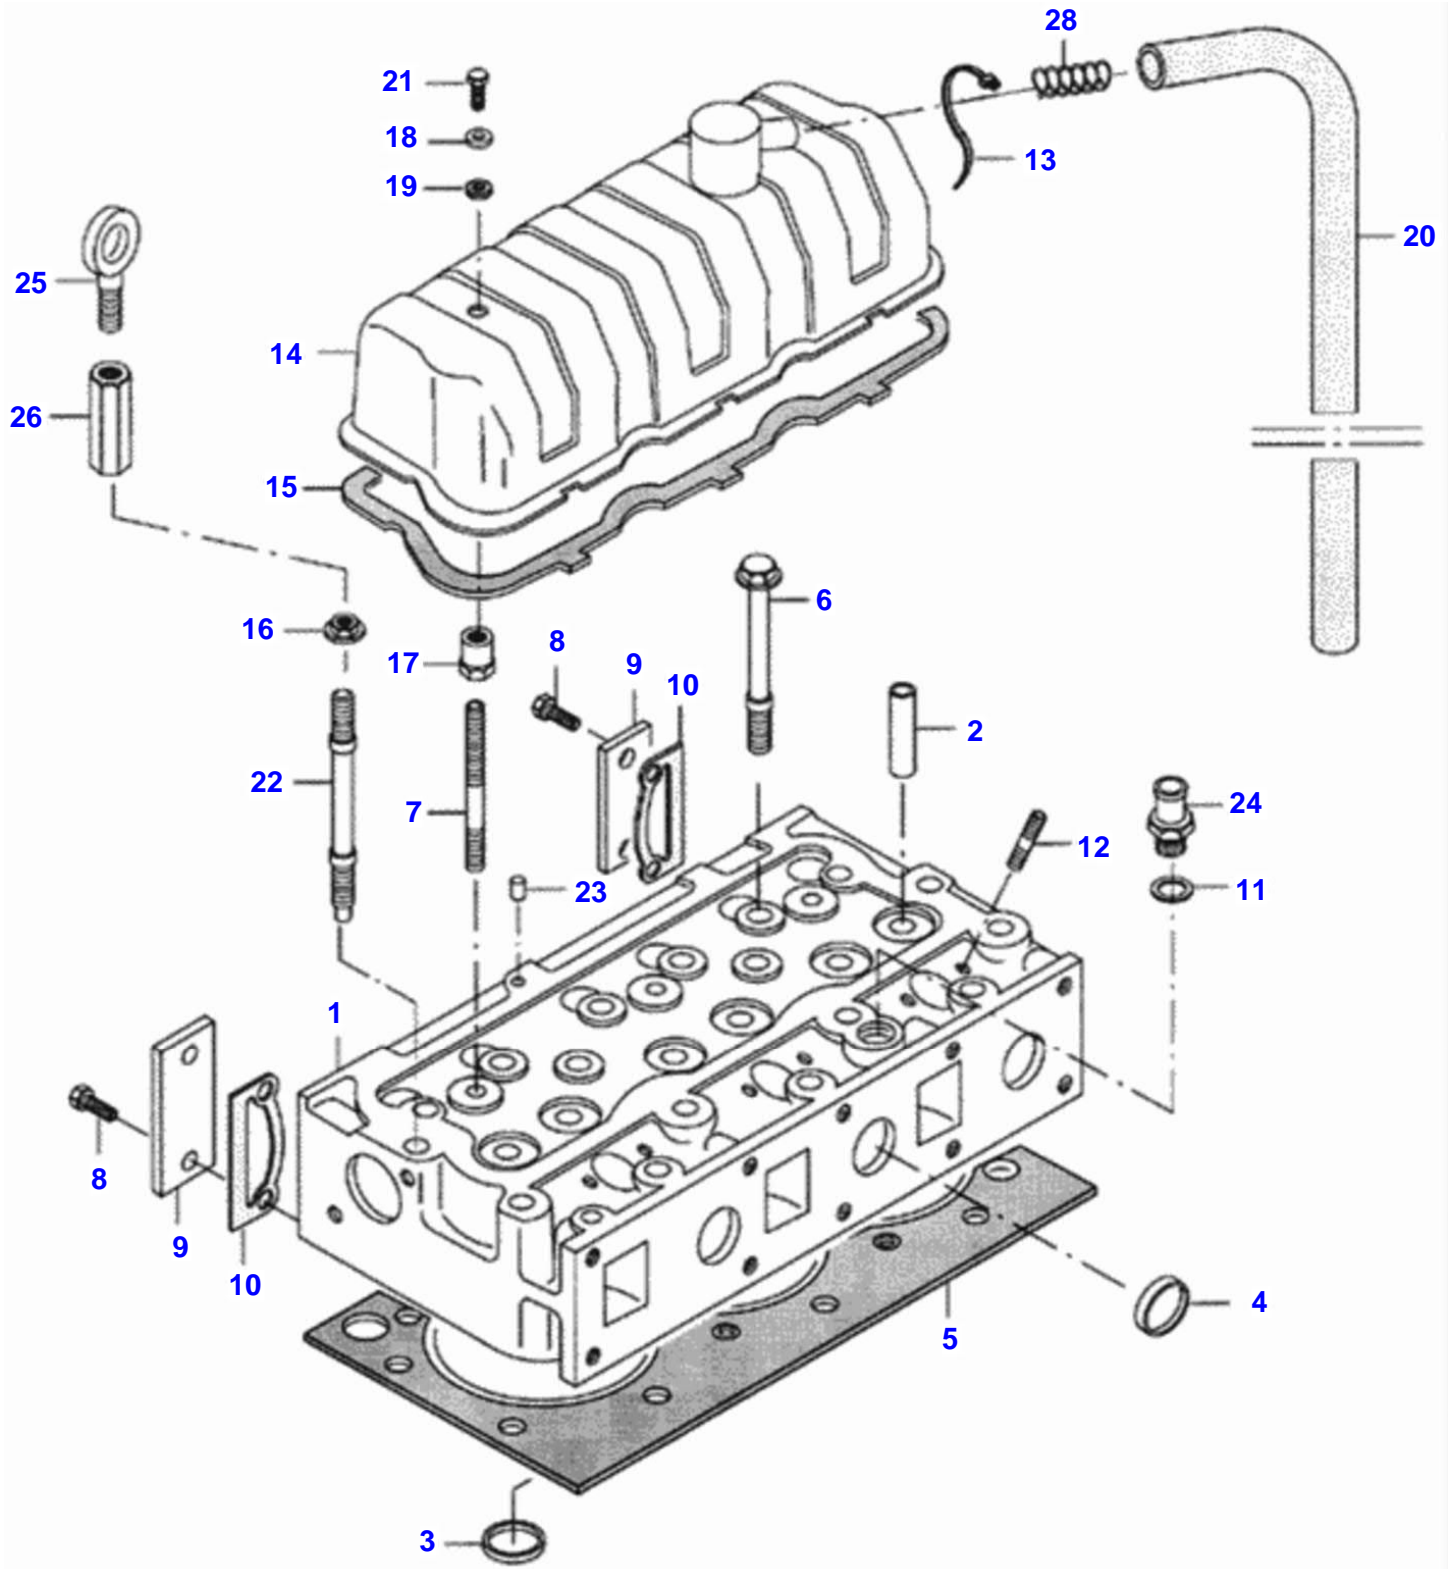

BF 75 TRACTOR (BRAZIL) - C007501
00000407

Valtra

BF 75 TRACTOR (BRAZIL) - C007501

C007501

Cylinder Head

Page020-0020

Item	Part Number	Qty	Description	Comments
1	836855381	1	Head	
2	836673175	6	Valve Guide	
3	836647600	3	Valve Seat	
4	836647942	5	Pad	
5	837084523	1	Head Gasket	S1
6	836646383	15	Screw	
7	546801900	2	Stud	
8	528801800	4	Screw	
9	836855350	2	Cover	
10	836855417	2	Gasket	S1
11	615881822	1	Collet	S1
12	546901435	6	Stud	
13	835329746	1	Clamp	
14	836646359	1	Cover	
15	836646360	1	Gasket	S1
16	836859110	2	Nut	
17	836655406	2	Nut	
18	836119855	2	Washer	
19	836012841	2	Washer	S1
20	836647814	1	Hose	
21	528801780	2	Bolt	
22	836859109	2	Stud	
23	595953360	1	Pin	
24	836119837	1	Connection	
25	836640252	1	Eyelet	
26	836647835	1	Nut	
28	836659103	1	Spring