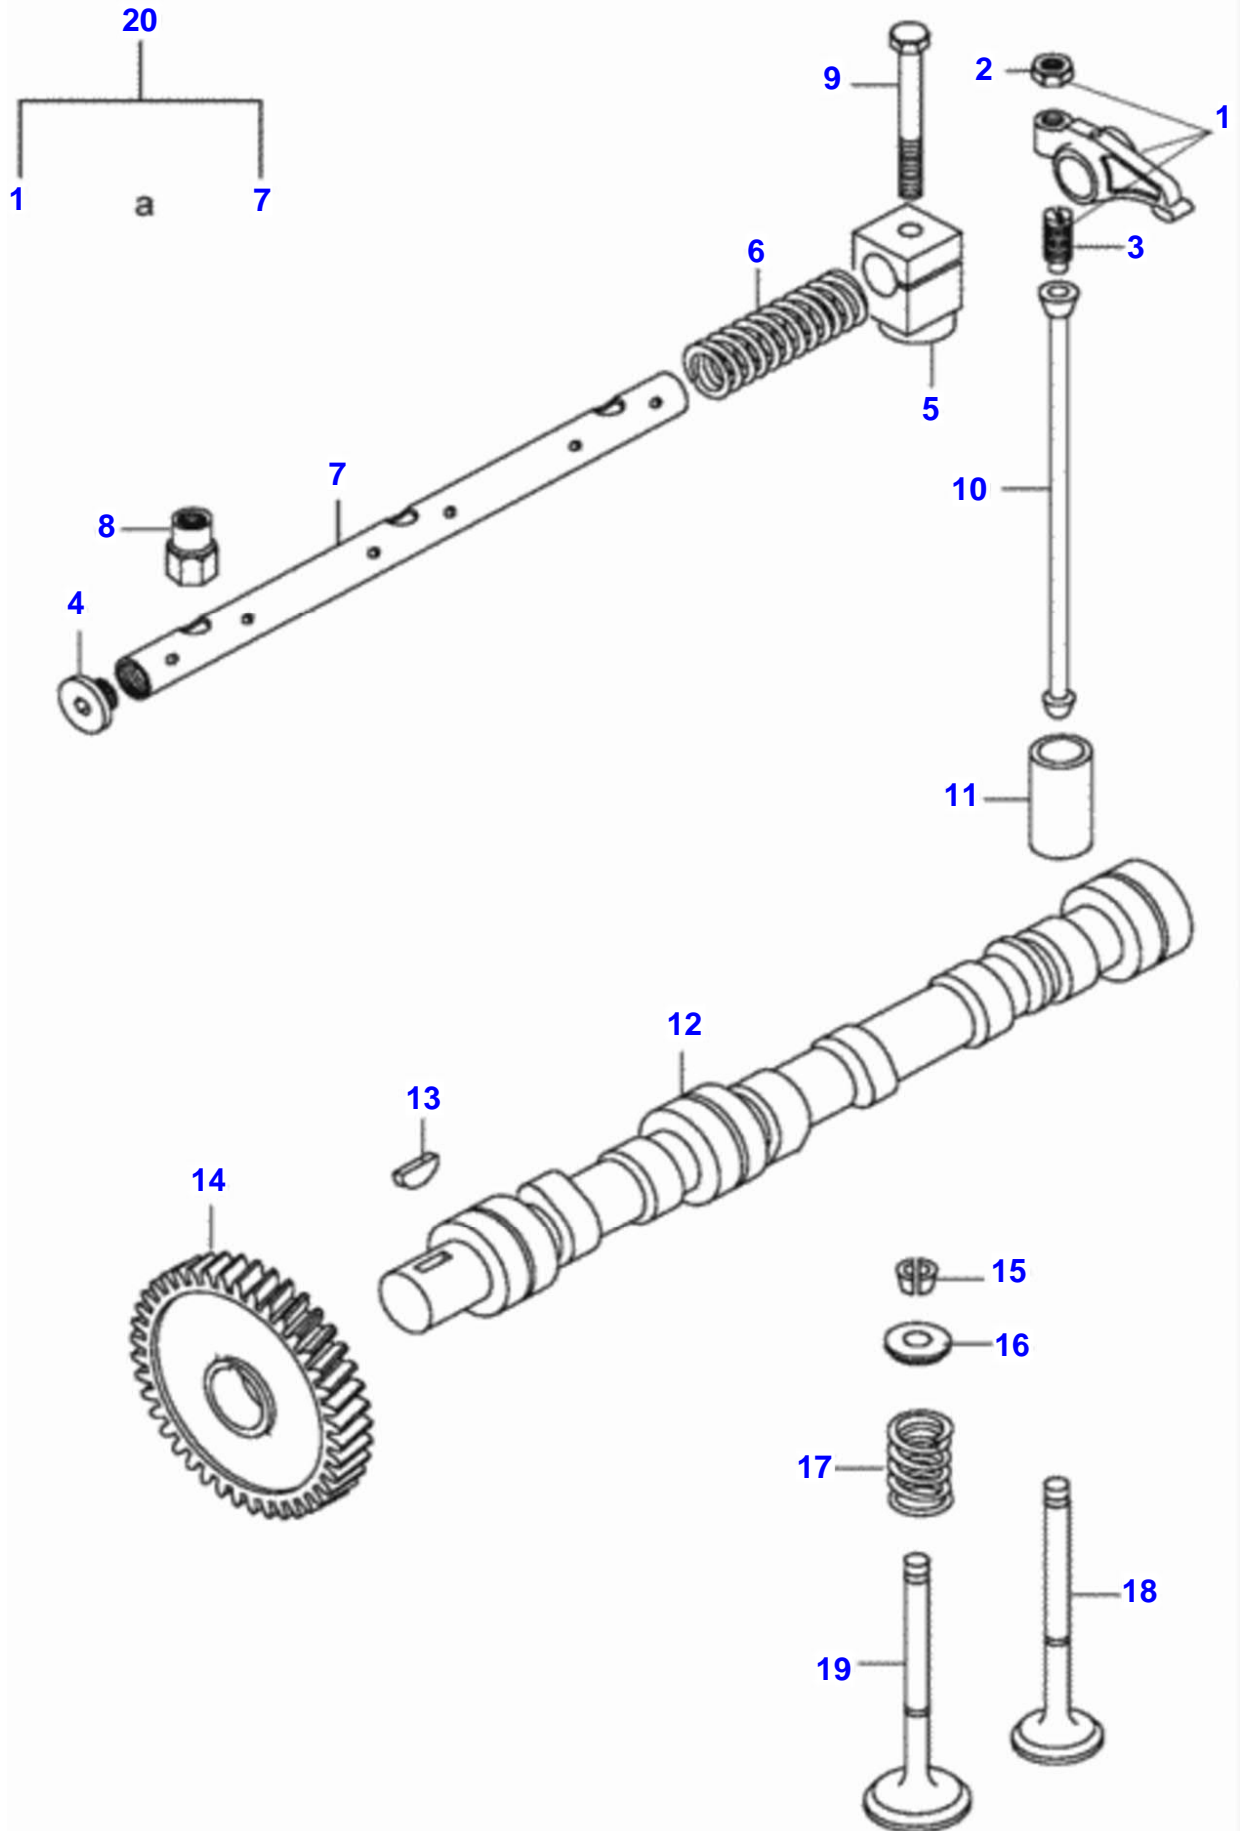

BF 75 TRACTOR (BRAZIL) - C007501
00000406

Flywheel And Gear Rim

Item	Part Number	Qty	Description	Comments
11	836752443	1	Housing	
12	598359850	2	Pin	
13	581705440	2	Bolt	
14	528902220	7	Bolt	
15	581705030	6	Screw	
16	528801800	3	Screw	
17	500951000	3	Washer	
18	837074841	1	Seal	S2
19	836007572	1	Plug	
20	453064283	1	Flywheel	
21	836117970	1	Starter Ring	Number of teeth/spines 128
22	528902230	7	Screw	
28	504601000	3	Nut	
29	546801800	3	Stud	
31	31058600	1	Left Gasket	
	31085600	1	Left Gasket	

BF 75 TRACTOR (BRAZIL) - C007501
00000407

Valtra**BF 75 TRACTOR (BRAZIL) - C007501**

C007501

Cylinder Head

Page020-0020

Item	Part Number	Qty	Description	Comments
1	836855381	1	Head	
2	836673175	6	Valve Guide	
3	836647600	3	Valve Seat	
4	836647942	5	Pad	
5	837084523	1	Head Gasket	S1
6	836646383	15	Screw	
7	546801900	2	Stud	
8	528801800	4	Screw	
9	836855350	2	Cover	
10	836855417	2	Gasket	S1
11	615881822	1	Collet	S1
12	546901435	6	Stud	
13	835329746	1	Clamp	
14	836646359	1	Cover	
15	836646360	1	Gasket	S1
16	836859110	2	Nut	
17	836655406	2	Nut	
18	836119855	2	Washer	
19	836012841	2	Washer	S1
20	836647814	1	Hose	
21	528801780	2	Bolt	
22	836859109	2	Stud	
23	595953360	1	Pin	
24	836119837	1	Connection	
25	836640252	1	Eyelet	
26	836647835	1	Nut	
28	836659103	1	Spring	

BF 75 TRACTOR (BRAZIL) - C007501
00002071

Valves Mechanism

Item	Part Number	Qty	Description
1	836667042	6	Complete
2	512861000	6	Nut
3	837069023	6	Bolt
4	837069020	2	Plug
5	836666609	3	Bracket
6	836655884	2	Spring
7	836655870	1	Shaft
8	836655406	2	Nut
9	529801910	1	Screw
10	836655867	6	Push Rod
11	836014264	6	Tappet
12	836646374	1	Camshaft
13	603305760	1	Key
14	836646389	1	Gear
15	836646382	12	Valve Cotter
16	836646381	6	Spring Plate
17	837073405	6	Spring
18	836646357	3	Valve Exhaust
19	836646356	3	Valve Inlet
20	836667043	1	Valve Mechanism