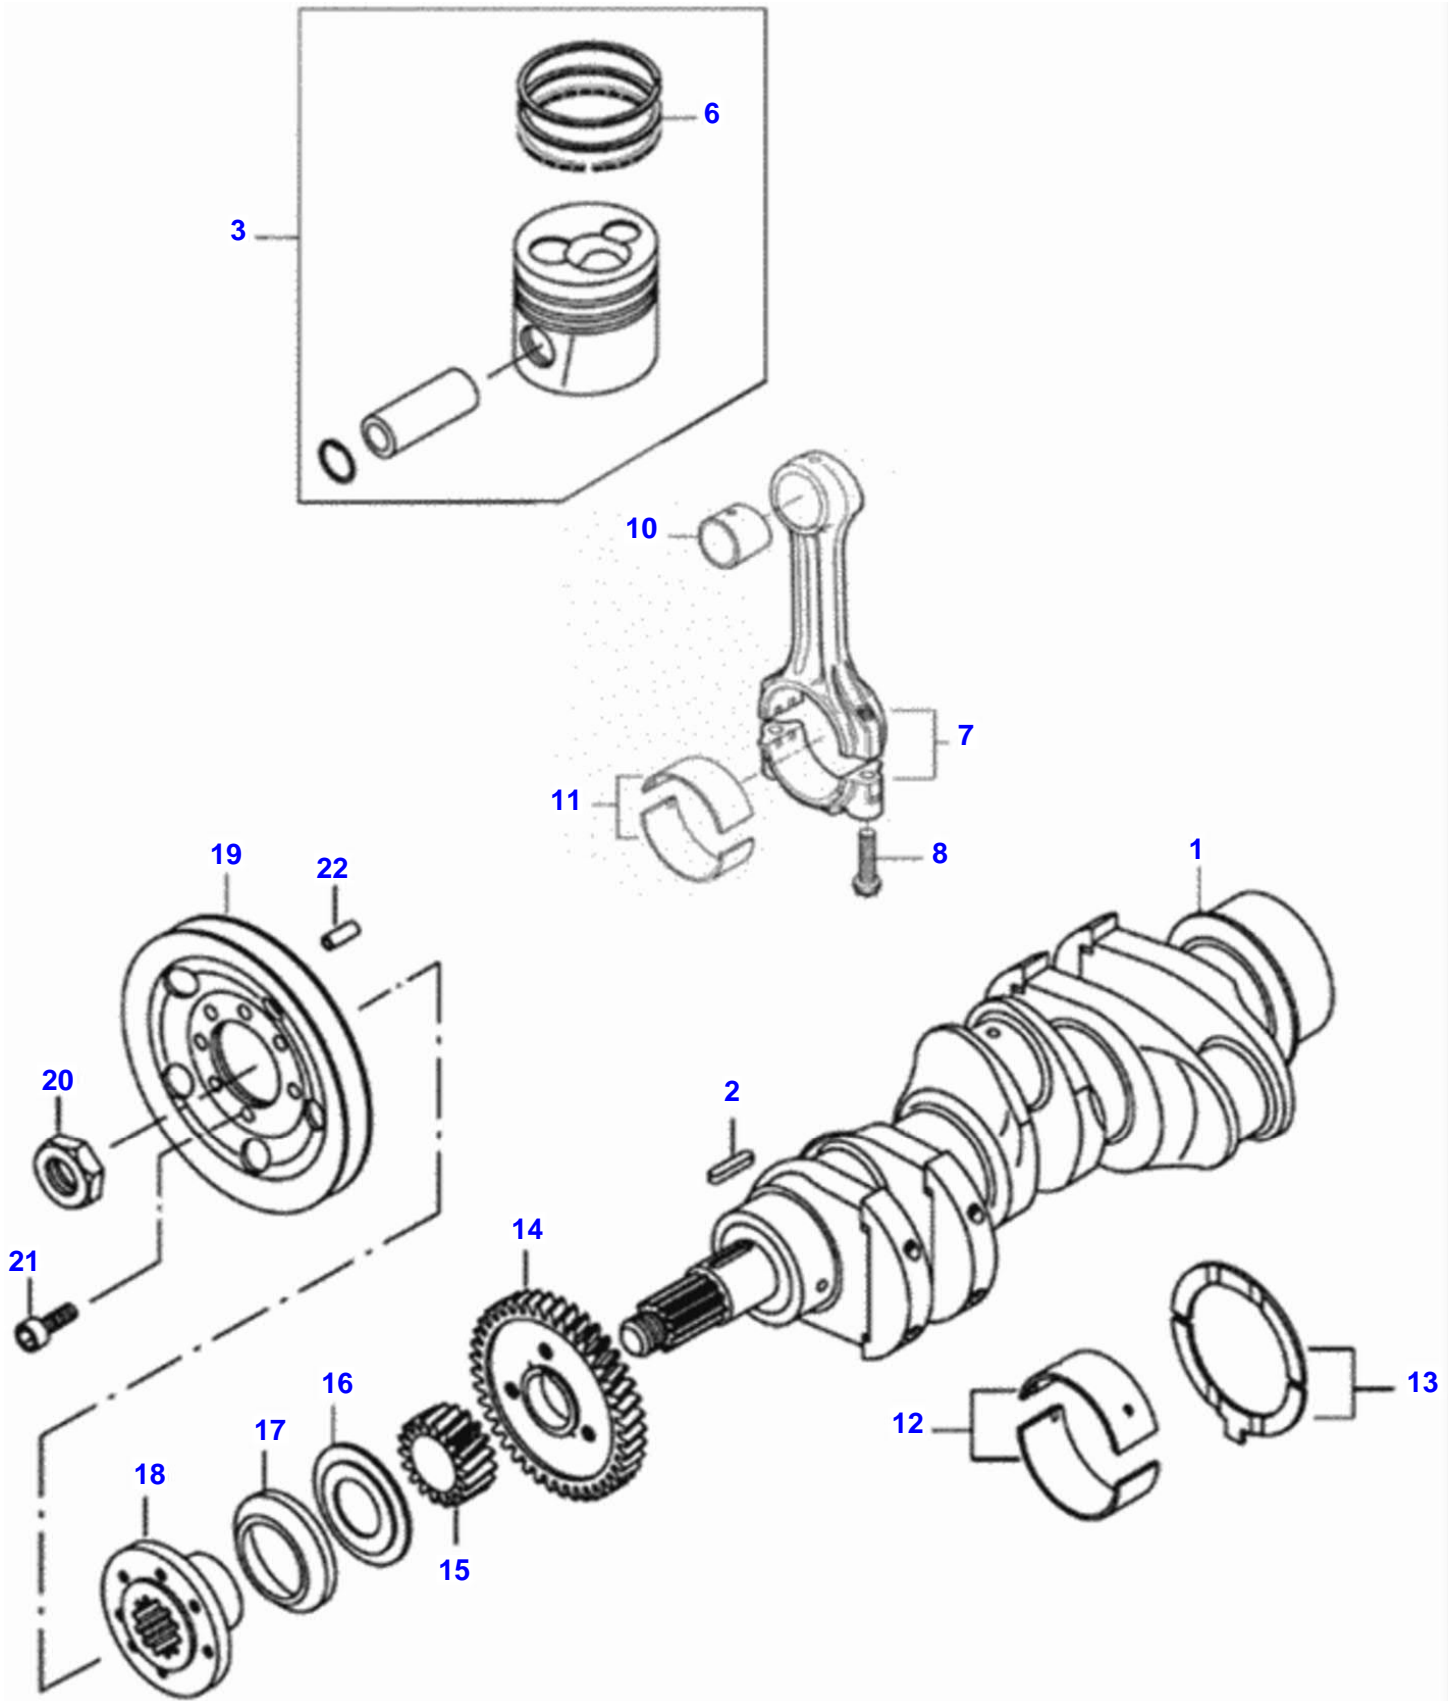

BF 75 TRACTOR (BRAZIL) - C007501
00000406

Flywheel And Gear Rim

Item	Part Number	Qty	Description	Comments
11	836752443	1	Housing	
12	598359850	2	Pin	
13	581705440	2	Bolt	
14	528902220	7	Bolt	
15	581705030	6	Screw	
16	528801800	3	Screw	
17	500951000	3	Washer	
18	837074841	1	Seal	S2
19	836007572	1	Plug	
20	453064283	1	Flywheel	
21	836117970	1	Starter Ring	Number of teeth/spines 128
22	528902230	7	Screw	
28	504601000	3	Nut	
29	546801800	3	Stud	
31	31058600	1	Left Gasket	
	31085600	1	Left Gasket	

BF 75 TRACTOR (BRAZIL) - C007501
00000407

Valtra**BF 75 TRACTOR (BRAZIL) - C007501**

C007501

Cylinder Head

Page020-0020

Item	Part Number	Qty	Description	Comments
1	836855381	1	Head	
2	836673175	6	Valve Guide	
3	836647600	3	Valve Seat	
4	836647942	5	Pad	
5	837084523	1	Head Gasket	S1
6	836646383	15	Screw	
7	546801900	2	Stud	
8	528801800	4	Screw	
9	836855350	2	Cover	
10	836855417	2	Gasket	S1
11	615881822	1	Collet	S1
12	546901435	6	Stud	
13	835329746	1	Clamp	
14	836646359	1	Cover	
15	836646360	1	Gasket	S1
16	836859110	2	Nut	
17	836655406	2	Nut	
18	836119855	2	Washer	
19	836012841	2	Washer	S1
20	836647814	1	Hose	
21	528801780	2	Bolt	
22	836859109	2	Stud	
23	595953360	1	Pin	
24	836119837	1	Connection	
25	836640252	1	Eyelet	
26	836647835	1	Nut	
28	836659103	1	Spring	

BF 75 TRACTOR (BRAZIL) - C007501
00002071

Valves Mechanism

Item	Part Number	Qty	Description
1	836667042	6	Complete
2	512861000	6	Nut
3	837069023	6	Bolt
4	837069020	2	Plug
5	836666609	3	Bracket
6	836655884	2	Spring
7	836655870	1	Shaft
8	836655406	2	Nut
9	529801910	1	Screw
10	836655867	6	Push Rod
11	836014264	6	Tappet
12	836646374	1	Camshaft
13	603305760	1	Key
14	836646389	1	Gear
15	836646382	12	Valve Cotter
16	836646381	6	Spring Plate
17	837073405	6	Spring
18	836646357	3	Valve Exhaust
19	836646356	3	Valve Inlet
20	836667043	1	Valve Mechanism