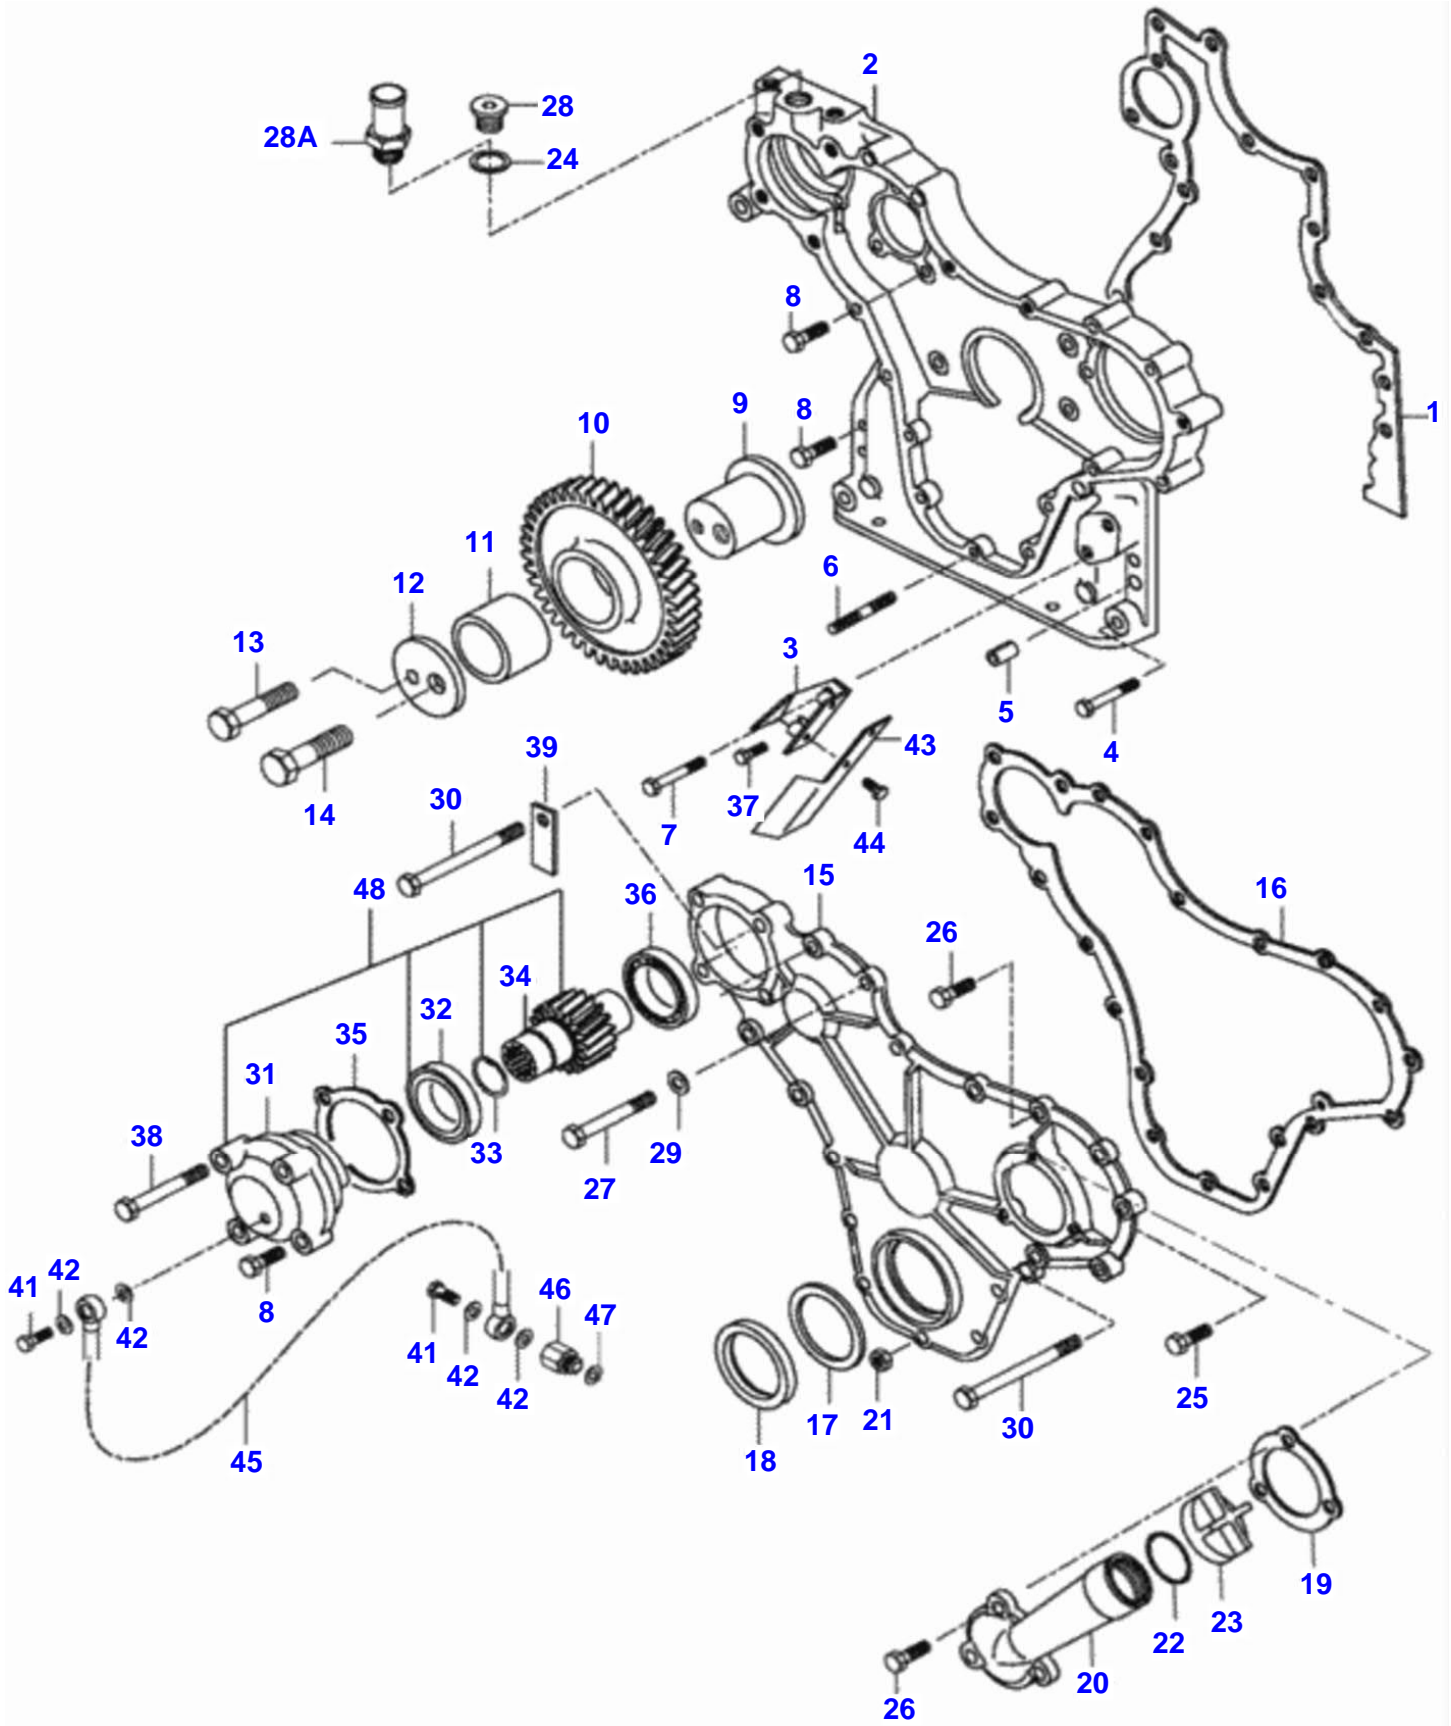

BF 75 TRACTOR (BRAZIL) - C007501
00003388

Gear Housing

Item	Part Number	Qty	Description	Comments
1	836647419	1	Gasket	S2
2	836652221	1	Timing Gear Case	
3	836655720	1	Gauge	
4	529801440	2	Screw	
5	598359850	4	Pin	
6	546801380	5	Stud	
7	529801450	1	Bolt	
8	528801400	10	Bolt	
9	836138356	1	Shaft	
10	836138354	1	Gear	
11	836139039	1	Bush	
12	836129845	1	Attachment Cover	
13	528801910	1	Bolt	
14	529902720	1	Screw	
15	836647575	1	Cover	
16	835336796	1	Gasket	S2
17	836129782	1	Collet	
18	614105880	1	Seal	S2
19	836129946	1	Gasket	S2
20	835338325	1	Right Tube	
21	504800800	5	Nut	
22	614603540	1	O Ring	S2
23	836017927	1	Cover	
24	KH6317	1	O-Ring	
25	528801420	3	Bolt	
26	HA6323	5	Screw	
27	529801470	3	Bolt	
28	836119851	1	Left Connection	
29	836120989	1	Double	
30	529801500	2	Screw	
31	836655230	1	Bearing Housing	
32	LA1014	1	Bearing	
33	KG3031	1	Circlip	
34	836674533	1	Gear Z - 38	
35	835336793	1	Gasket	S2
36	610060090	1	Bearing	
38	529801460	3	Screw	
39	836083428	1	Fastening Plate	
41	640435008	2	Bolt	
42	615870610	4	Seal Ring	
43	836659093	1	Belt Cover	
44	528801082	2	Bolt	
45	82664500	1	Hose	
46	836655736	1	Connection	
47	615571014	1	Seal Ring	
48	836655232	1	Assy