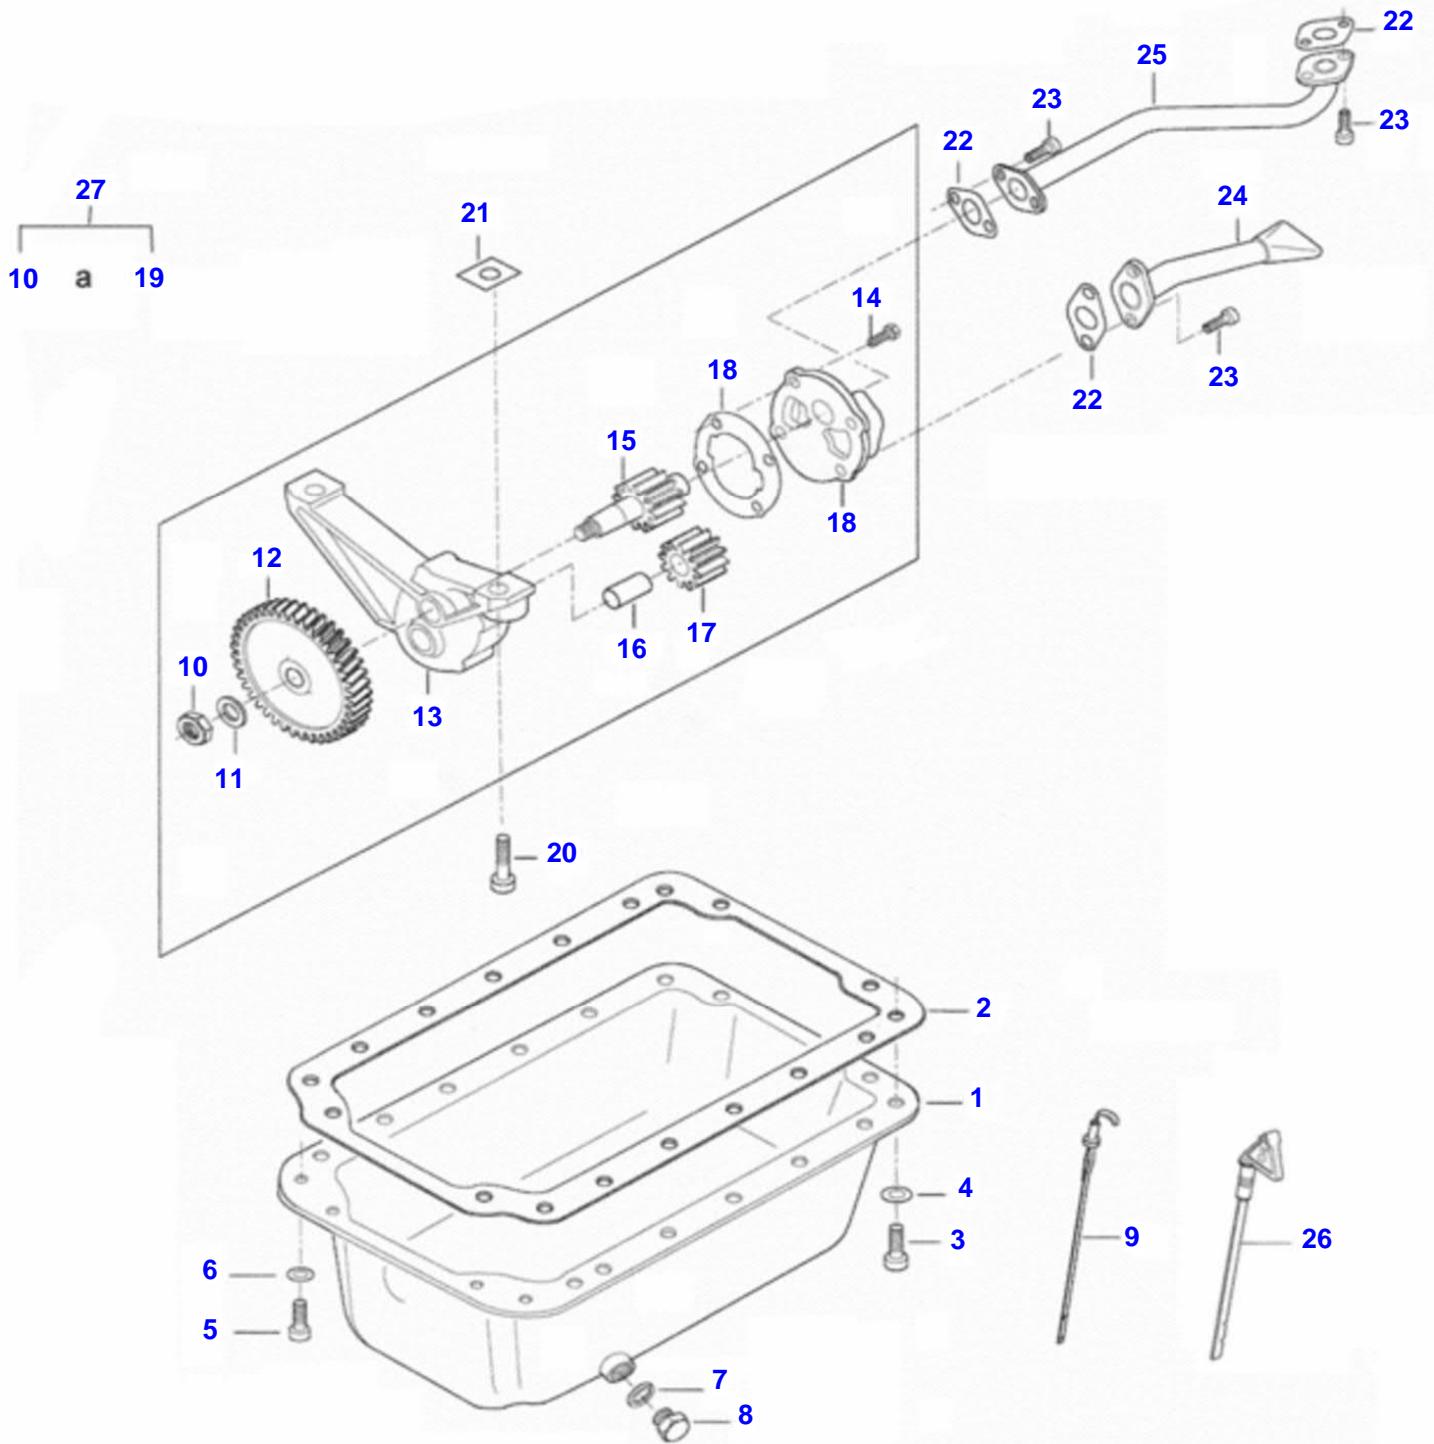

Valtra

BF 75 TRACTOR (BRAZIL) - C007501

C007501

Oil Filter

Page020-0040

Item	Part Number	Qty	Description	Comments
1	836647133	1	Oil Filter	
2	836647404	1	Connection	
3	836659522	1	Command	
4	836864056	1	Spring	
5	836322190	1	Gasket	S2
6	836129849	1	Cover	
7	HA9230	2	Screw	
8	836659521	1	Intake	

BF 75 TRACTOR (BRAZIL) - C007501
00000412