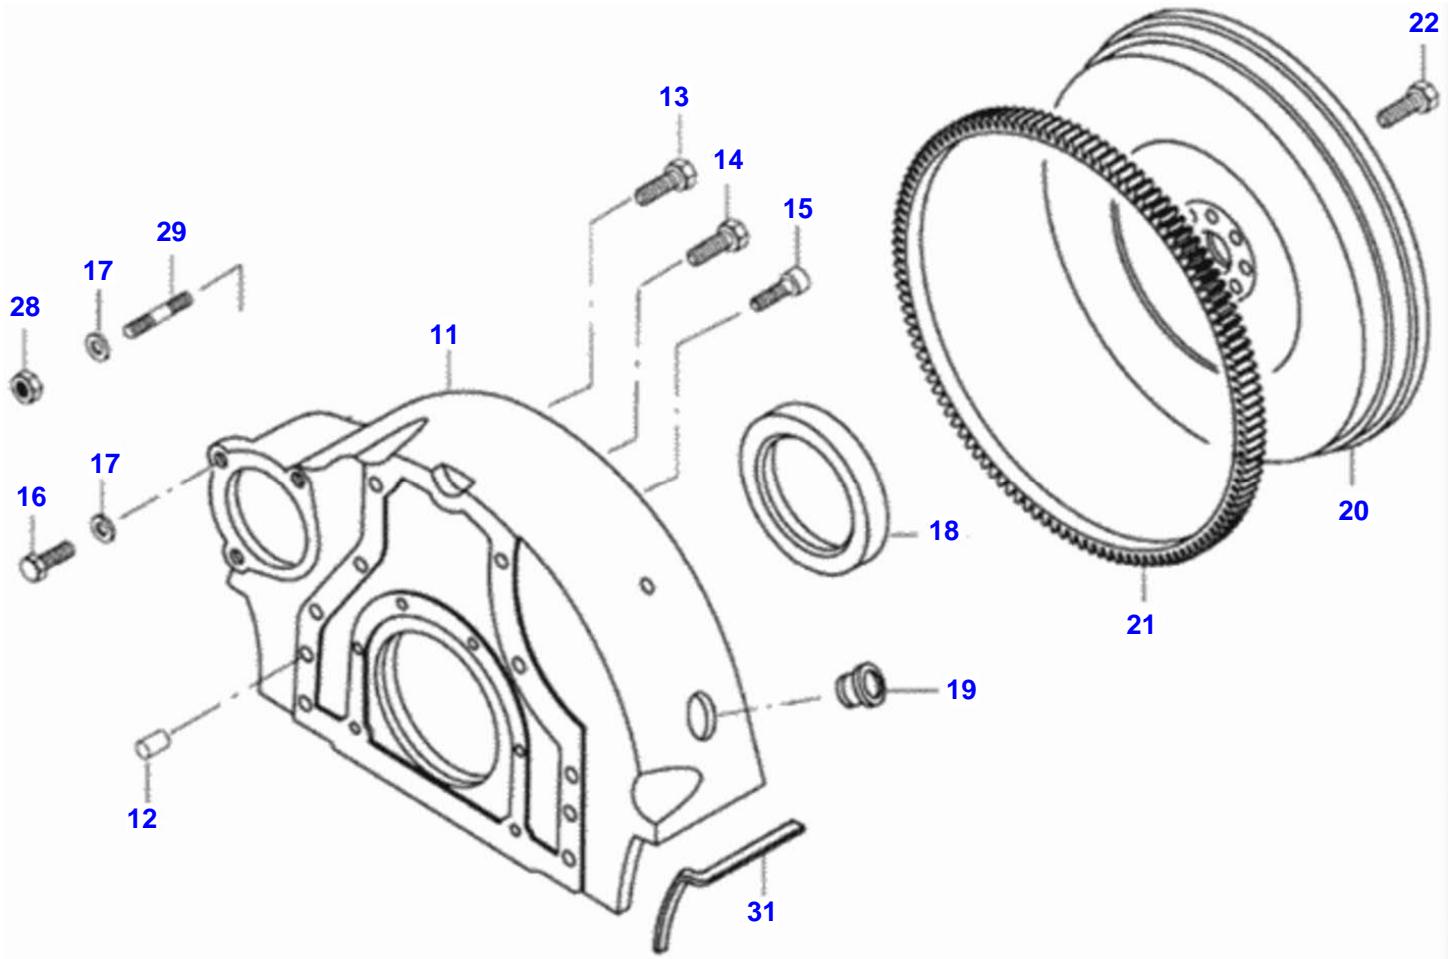

BF 75 TRACTOR (BRAZIL) - C007501
00000406

Flywheel And Gear Rim

Item	Part Number	Qty	Description	Comments
11	836752443	1	Housing	
12	598359850	2	Pin	
13	581705440	2	Bolt	
14	528902220	7	Bolt	
15	581705030	6	Screw	
16	528801800	3	Screw	
17	500951000	3	Washer	
18	837074841	1	Seal	S2
19	836007572	1	Plug	
20	453064283	1	Flywheel	
21	836117970	1	Starter Ring	Number of teeth/spines 128
22	528902230	7	Screw	
28	504601000	3	Nut	
29	546801800	3	Stud	
31	31058600	1	Left Gasket	
	31085600	1	Left Gasket