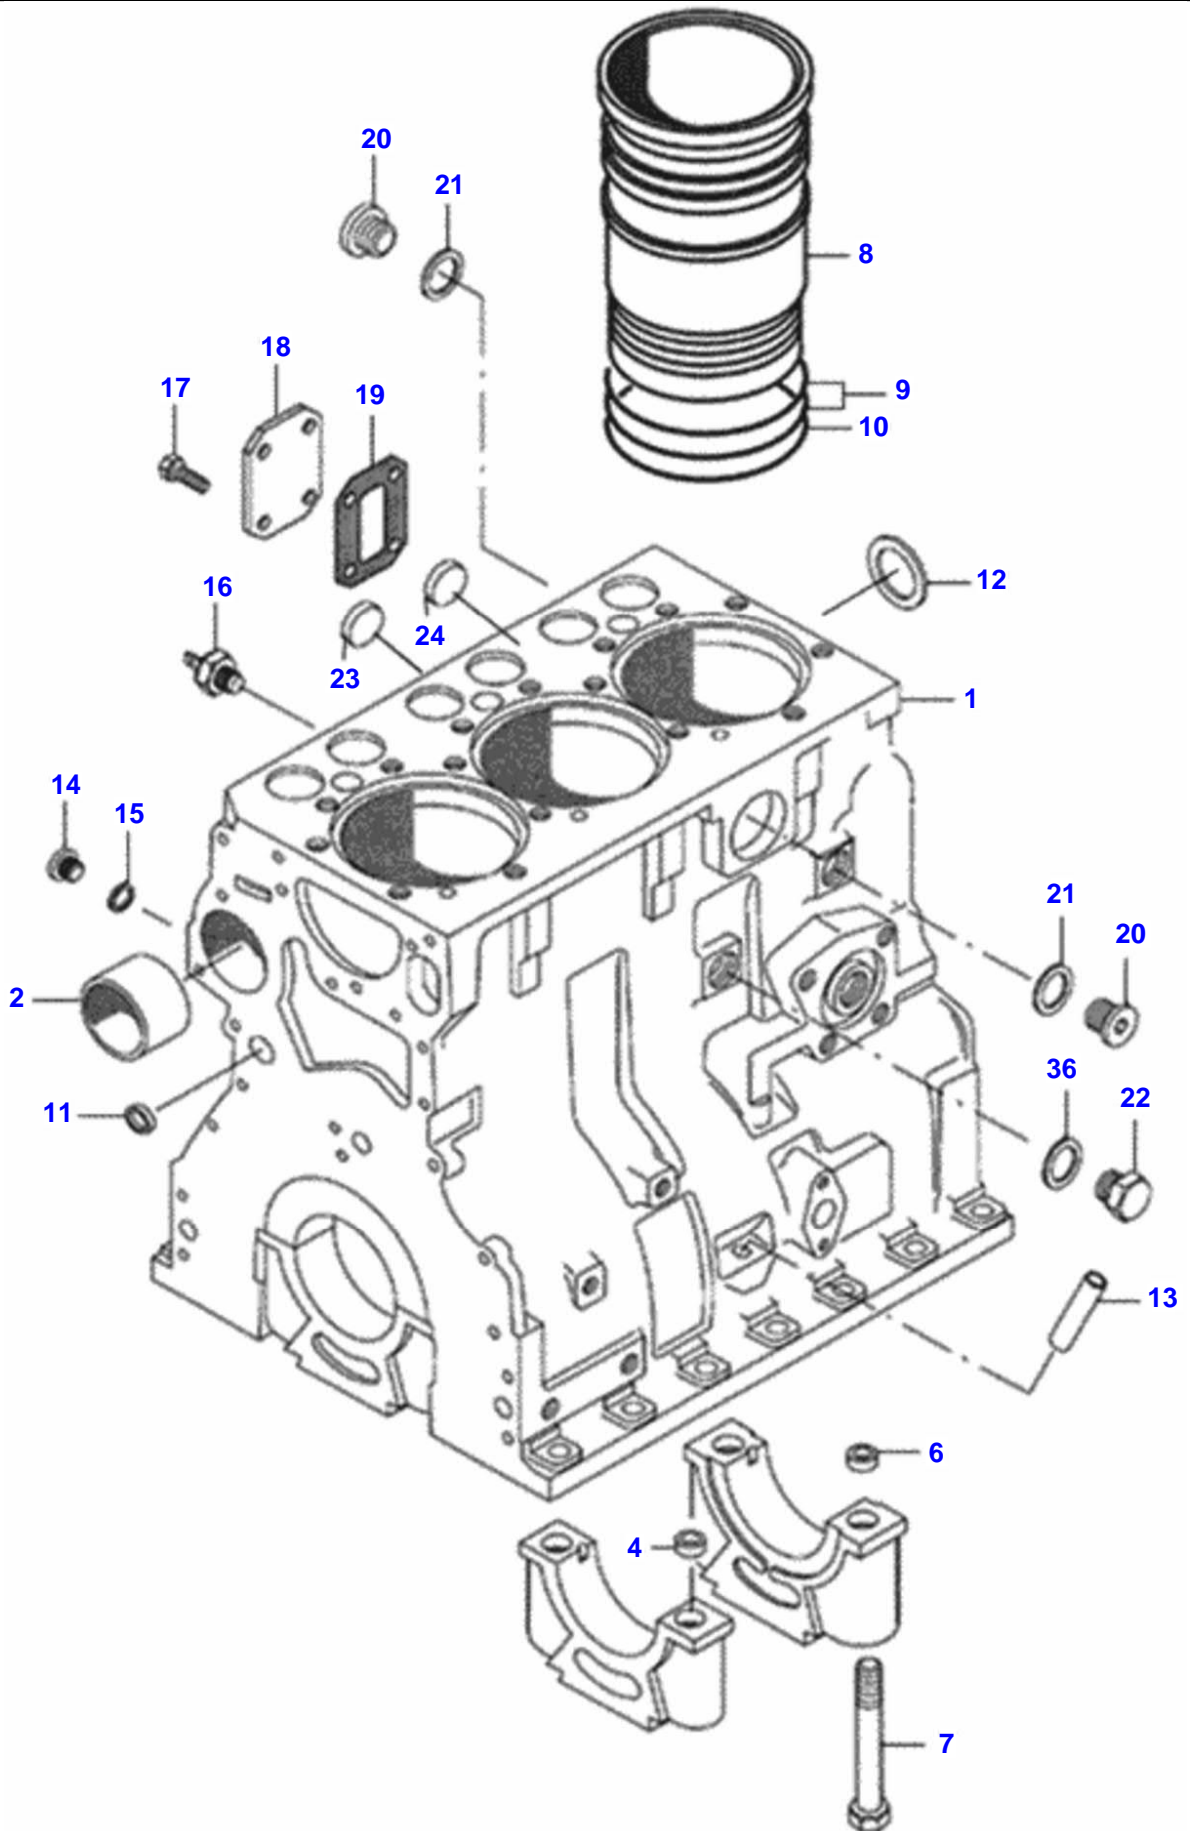

Page Title	Page Number
Cylinder Block	020-0010
Flywheel And Gear Rim	020-0015
Cylinder Head	020-0020
Valves Mechanism	020-0025
Crankshaft Mechanism	020-0030
Gear Housing	020-0035
Oil Filter	020-0040
Sump	020-0045
Air Filter	020-0050
Inlet And Exhaust Manifold	020-0055
Muffler	020-0060
Muffler	020-0065
Turbocharger	020-0070
Muffler	020-0075
Sedimentation Filter	020-0080
Fuel Filter	020-0085
Injection Pump	020-0090
Throttle System	020-0095
Radiator	020-0100
Water Pump And Fan	020-0105
Gasket Set S1	020-0110
Gasket Set S1+S2	020-0115
Repair Kit	020-0120

BF 75 TRACTOR (BRAZIL) - C007501
0000405

Cylinder Block

Item	Part Number	Qty	Description	Comments
1	836667523	1	Assy	
2	836322610	1	Bush	
4	836214478	6	Guide Bushing	
6	836214478	2	Guide Bushing	
7	529903180	8	Screw	
8	836647933	3	Liner	Flange s=9,08mm
	836666990	3	Liner	Flange s=9,03 st
	836647935	3	Liner	Flange s=9,23mm
	836647934	3	Liner	Flange s=9,13mm
9	836647502	6	Seal Ring	S2
10	836647503	3	Seal Ring	S2
11	640016016	4	Plug	
12	836529872	1	Pad	
13	836014334	1	Pipe	
14	640325110	2	Plug	
15	615571014	2	Seal Ring	S2
16	89609400	1	Temp. Sensor	From Serial or Engine Number
	887283760	1	Temp. Sensor	Up to Serial or Engine Number
17	528801362	2	Bolt	
18	836659543	1	Cover	
	836647400	1	Cover	
19	836647401	1	Gasket	S2
	836659544	1	Gasket	S2
20	640325018	2	Plug	
21	KH3617	2	Seal Ring	
22	836019756	1	Plug	
23	640016018	1	Plug	
24	640016012	1	Plug	
36	836640289	1	Kit, Joint	S1
	615881824	1	O-Ring	
	836640356	1	Gasket Set S1+S2	S1 + S2

BF 75 TRACTOR (BRAZIL) - C007501
00000406

Flywheel And Gear Rim

Item	Part Number	Qty	Description	Comments
11	836752443	1	Housing	
12	598359850	2	Pin	
13	581705440	2	Bolt	
14	528902220	7	Bolt	
15	581705030	6	Screw	
16	528801800	3	Screw	
17	500951000	3	Washer	
18	837074841	1	Seal	S2
19	836007572	1	Plug	
20	453064283	1	Flywheel	
21	836117970	1	Starter Ring	Number of teeth/spines 128
22	528902230	7	Screw	
28	504601000	3	Nut	
29	546801800	3	Stud	
31	31058600	1	Left Gasket	
	31085600	1	Left Gasket	