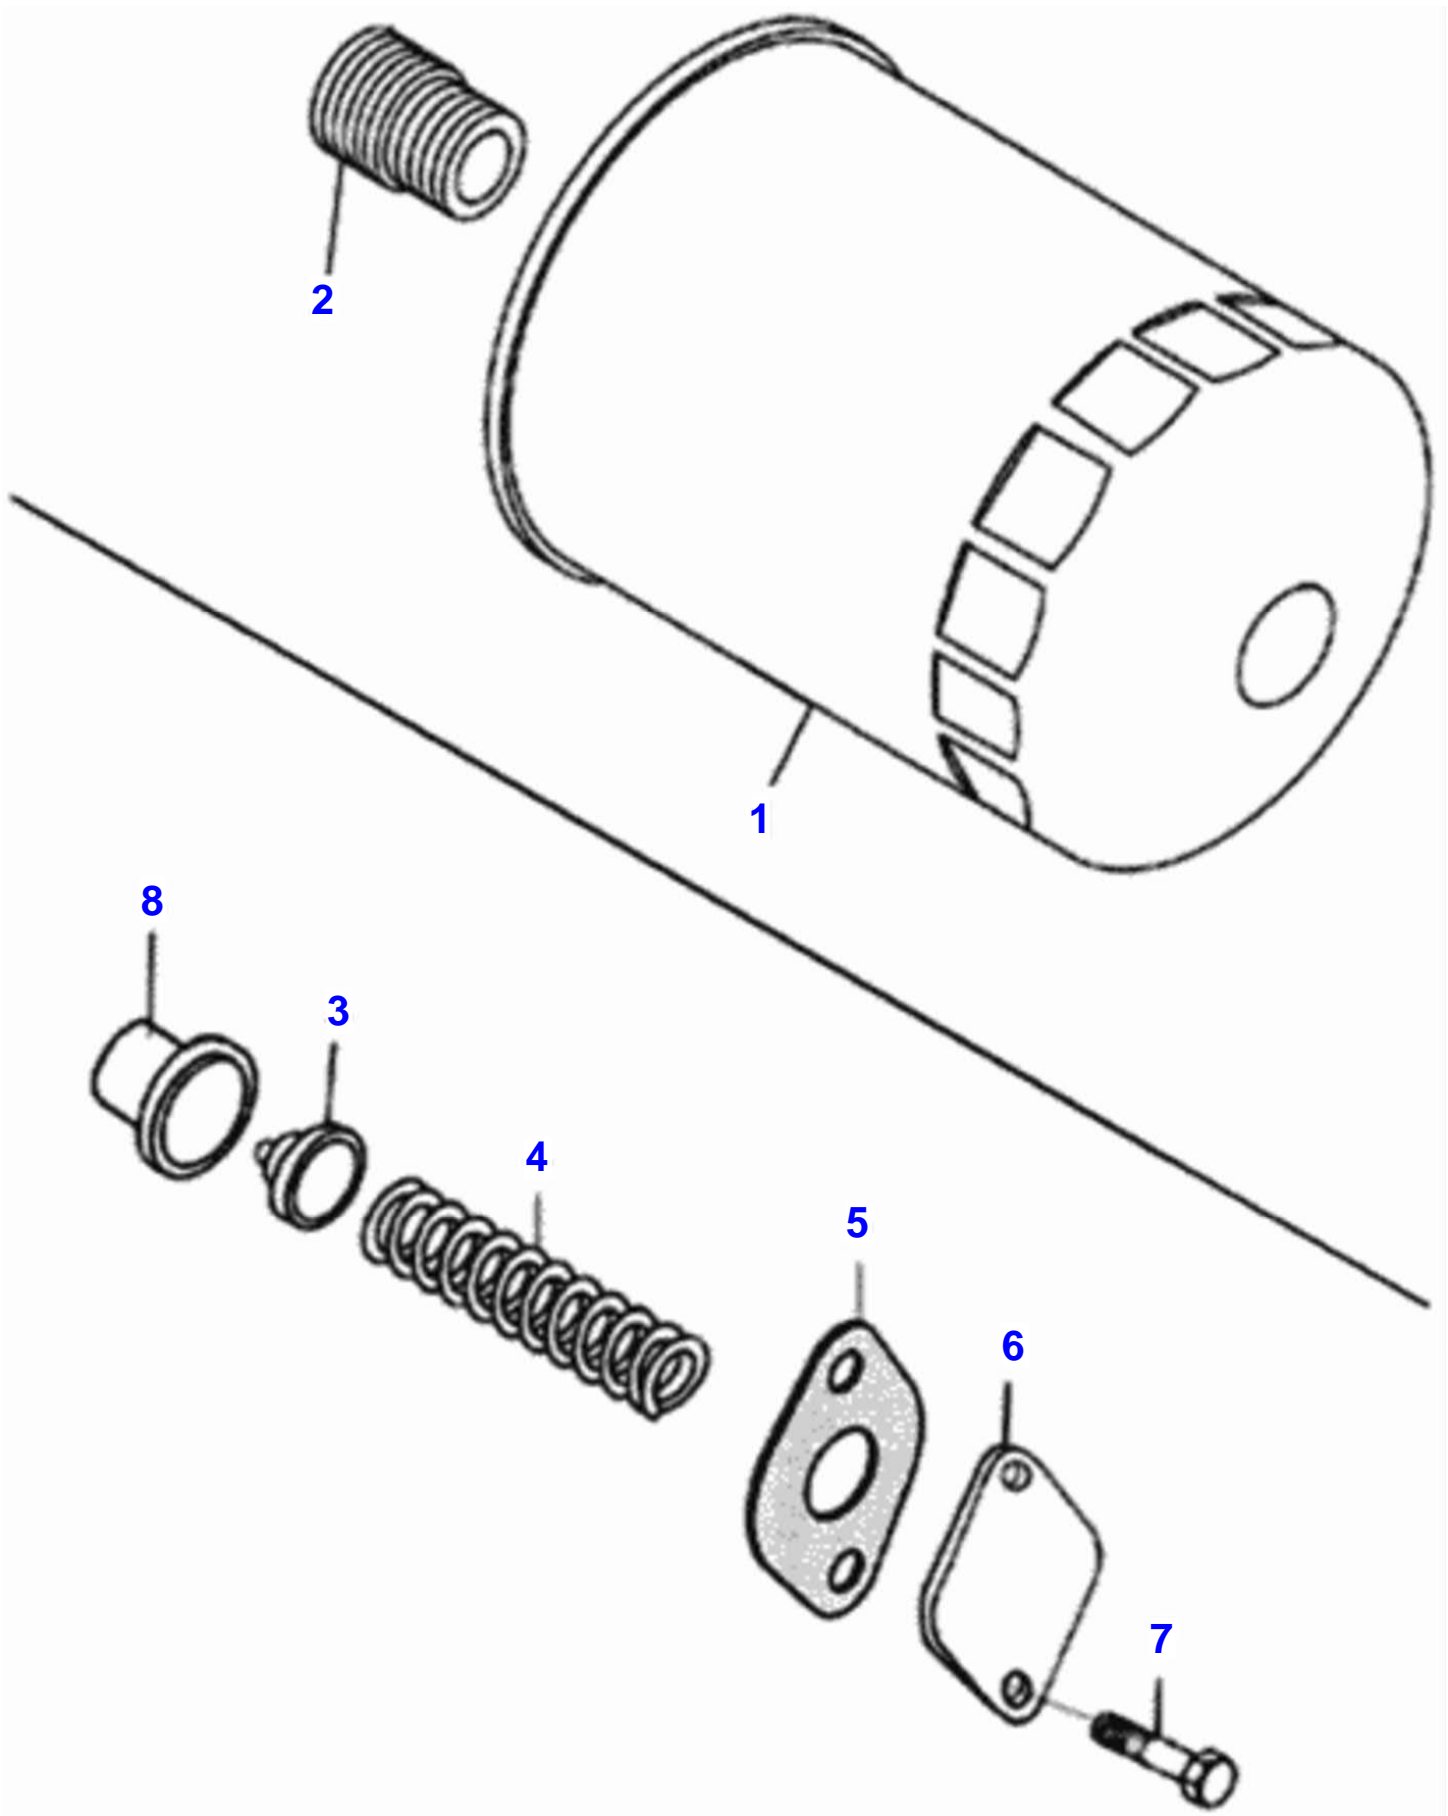

Valtra

BF 75 TRACTOR (BRAZIL) - C007501

C007501

Oil Filter

Page020-0040

Item	Part Number	Qty	Description	Comments
1	836647133	1	Oil Filter	
2	836647404	1	Connection	
3	836659522	1	Command	
4	836864056	1	Spring	
5	836322190	1	Gasket	S2
6	836129849	1	Cover	
7	HA9230	2	Screw	
8	836659521	1	Intake