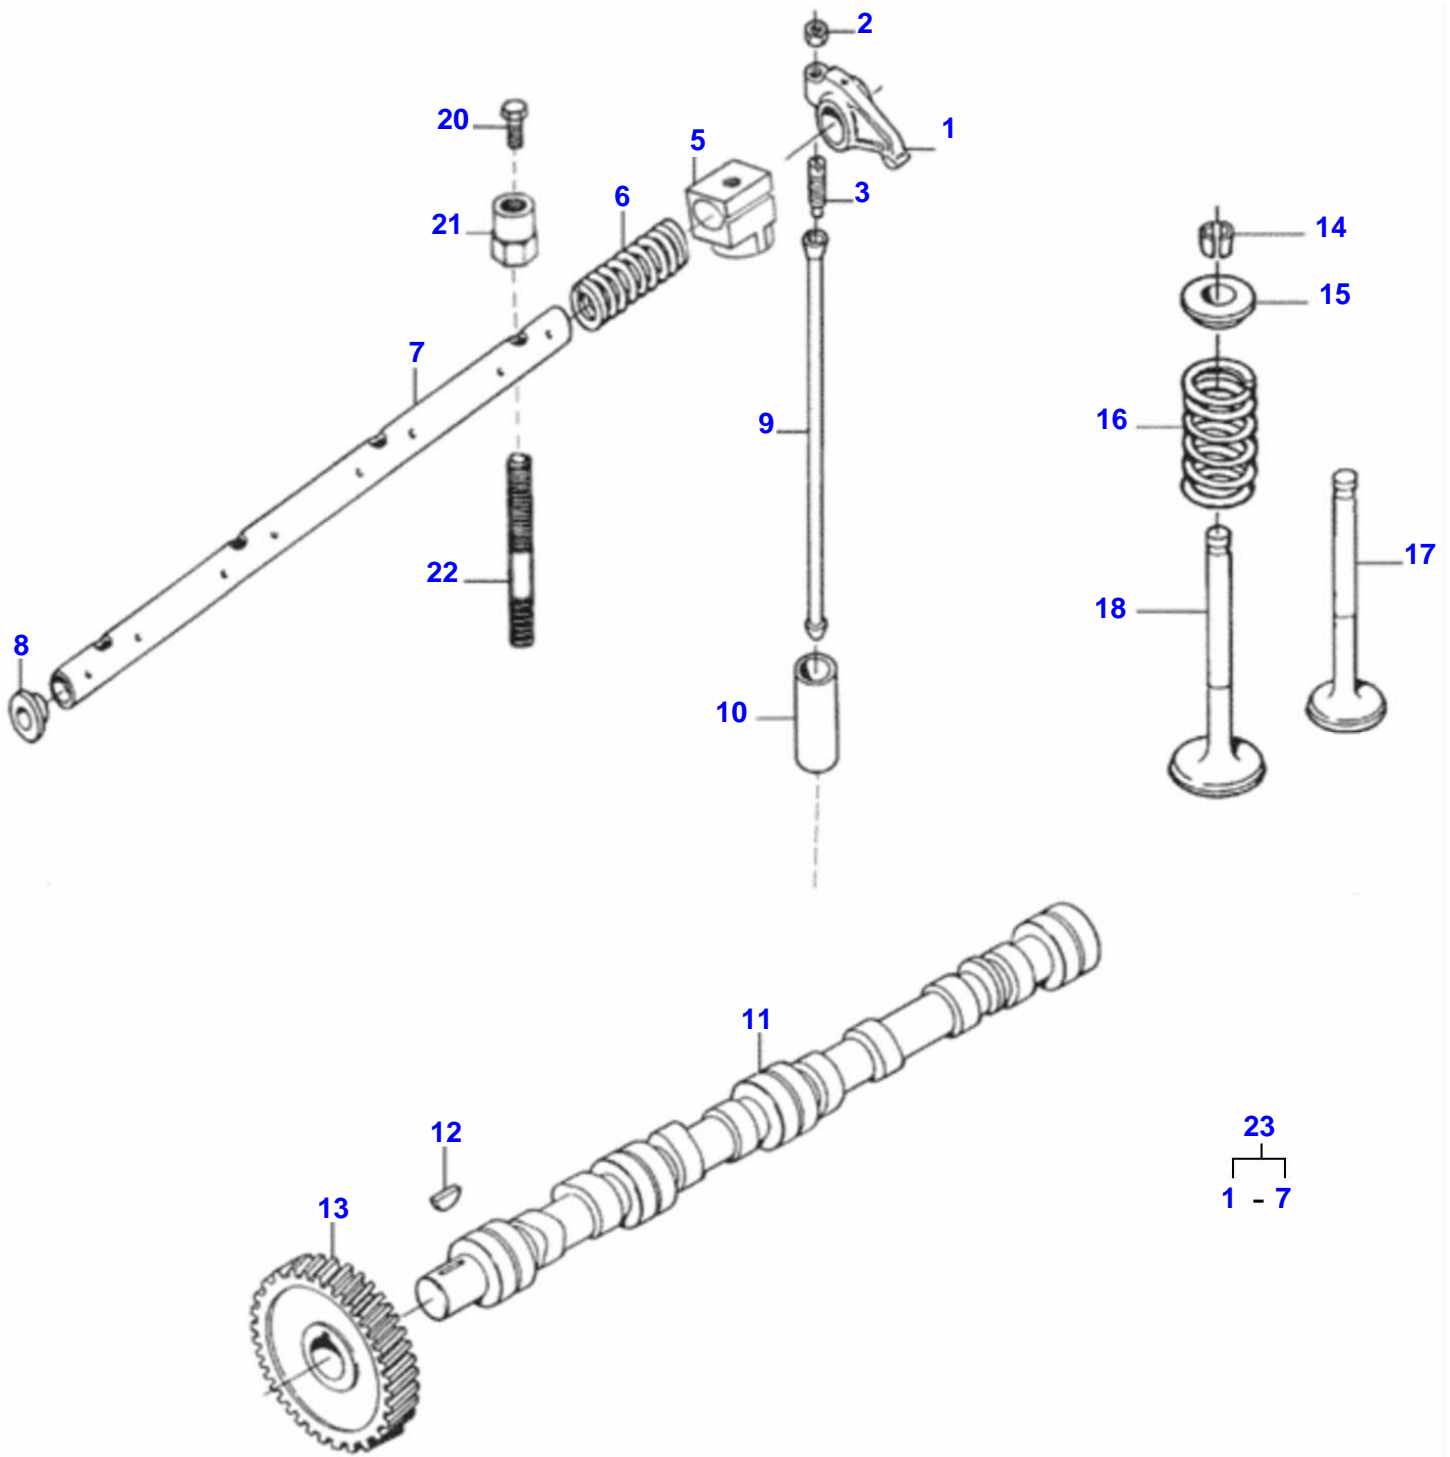

FOOTNOTE [A] DELIVERED ONLY COMPLETE WITH BLOCK

Flywheel And Gear Rim

Item	Part Number	Qty	Description	Comments
11	836752443	1	Housing	
12	598359850	2	Pin	
13	581705440	2	Bolt	
14	528902220	7	Bolt	
15	581705030	6	Screw	
16	528801800	3	Screw	
17	500951000	3	Washer	
18	837074841	1	Seal	S2
19	836007572	1	Plug	
20	453064283	1	Flywheel	
21	836117970	1	Starter Ring	Number of teeth/spines 128
22	528902230	7	Screw	
28	504601000	3	Nut	
29	546801800	3	Stud	
31	31085500	1	Right Gasket	
	31085600	1	Left Gasket	

Cylinder Head

Item	Part Number	Qty	Description	Comments
1	836755385	1	Head	
2	836673175	8	Valve Guide	
3	836647936	4	Valve Seat	
	836647600	4	Valve Seat	
4	836647942	7	Pad	
5	836766301	1	Cylinder	
6	836646383	20	Screw	
7	546901435	8	Stud	
8	836746361	1	Cover	Up to Serial or Engine Number EY82683
	837070461		Valve Cover	From Serial or Engine Number EY82683
9	836746362	1	Gasket	Up to Serial or Engine Number EY82683
	836767244		Cover Gasket	From Serial or Engine Number EY82683
10	HA9089	4	Screw	
11	836119855	4	Washer	
12	836012841	4	Washer	
13	546801900	4	Stud	
14	836655406	4	Nut	
15	640325018	1	Plug	
16	615881822	1	Collet	
17	835329746	4	Clamp	
18	836647835	2	Nut	
19	836647322	2	Nut	
20	836859109	2	Stud	
21	836647814	1	Hose	
22	595953360	2	Pin	
24	836640252	1	Eyelet	
25	836659103	1	Spring	

Valtra**BL 88 TRACTOR (BR) - C008801**

C008801

Page020-0030

Valve Mechanism

Item	Part Number	Qty	Description
1	836667042	8	Complete
2	512861000	8	Nut
3	837069023	8	Bolt
5	836655869	4	Bracket
6	836655884	3	Spring
7	836755871	1	Shaft
8	837069020	2	Plug
9	836655867	8	Push Rod
10	836014264	8	Tappet
11	836746375	1	Shaft
12	603305760	1	Key
13	836646389	1	Gear
14	836646382	16	Valve Cotter
15	836646381	8	Spring Plate
16	836646380	8	Spring
17	836646357	4	Valve Exhaust
18	836646356	4	Valve Inlet
20	528801780	4	Bolt
21	836655406	4	Nut
22	546801900	4	Stud
23	836767044	1	Valve