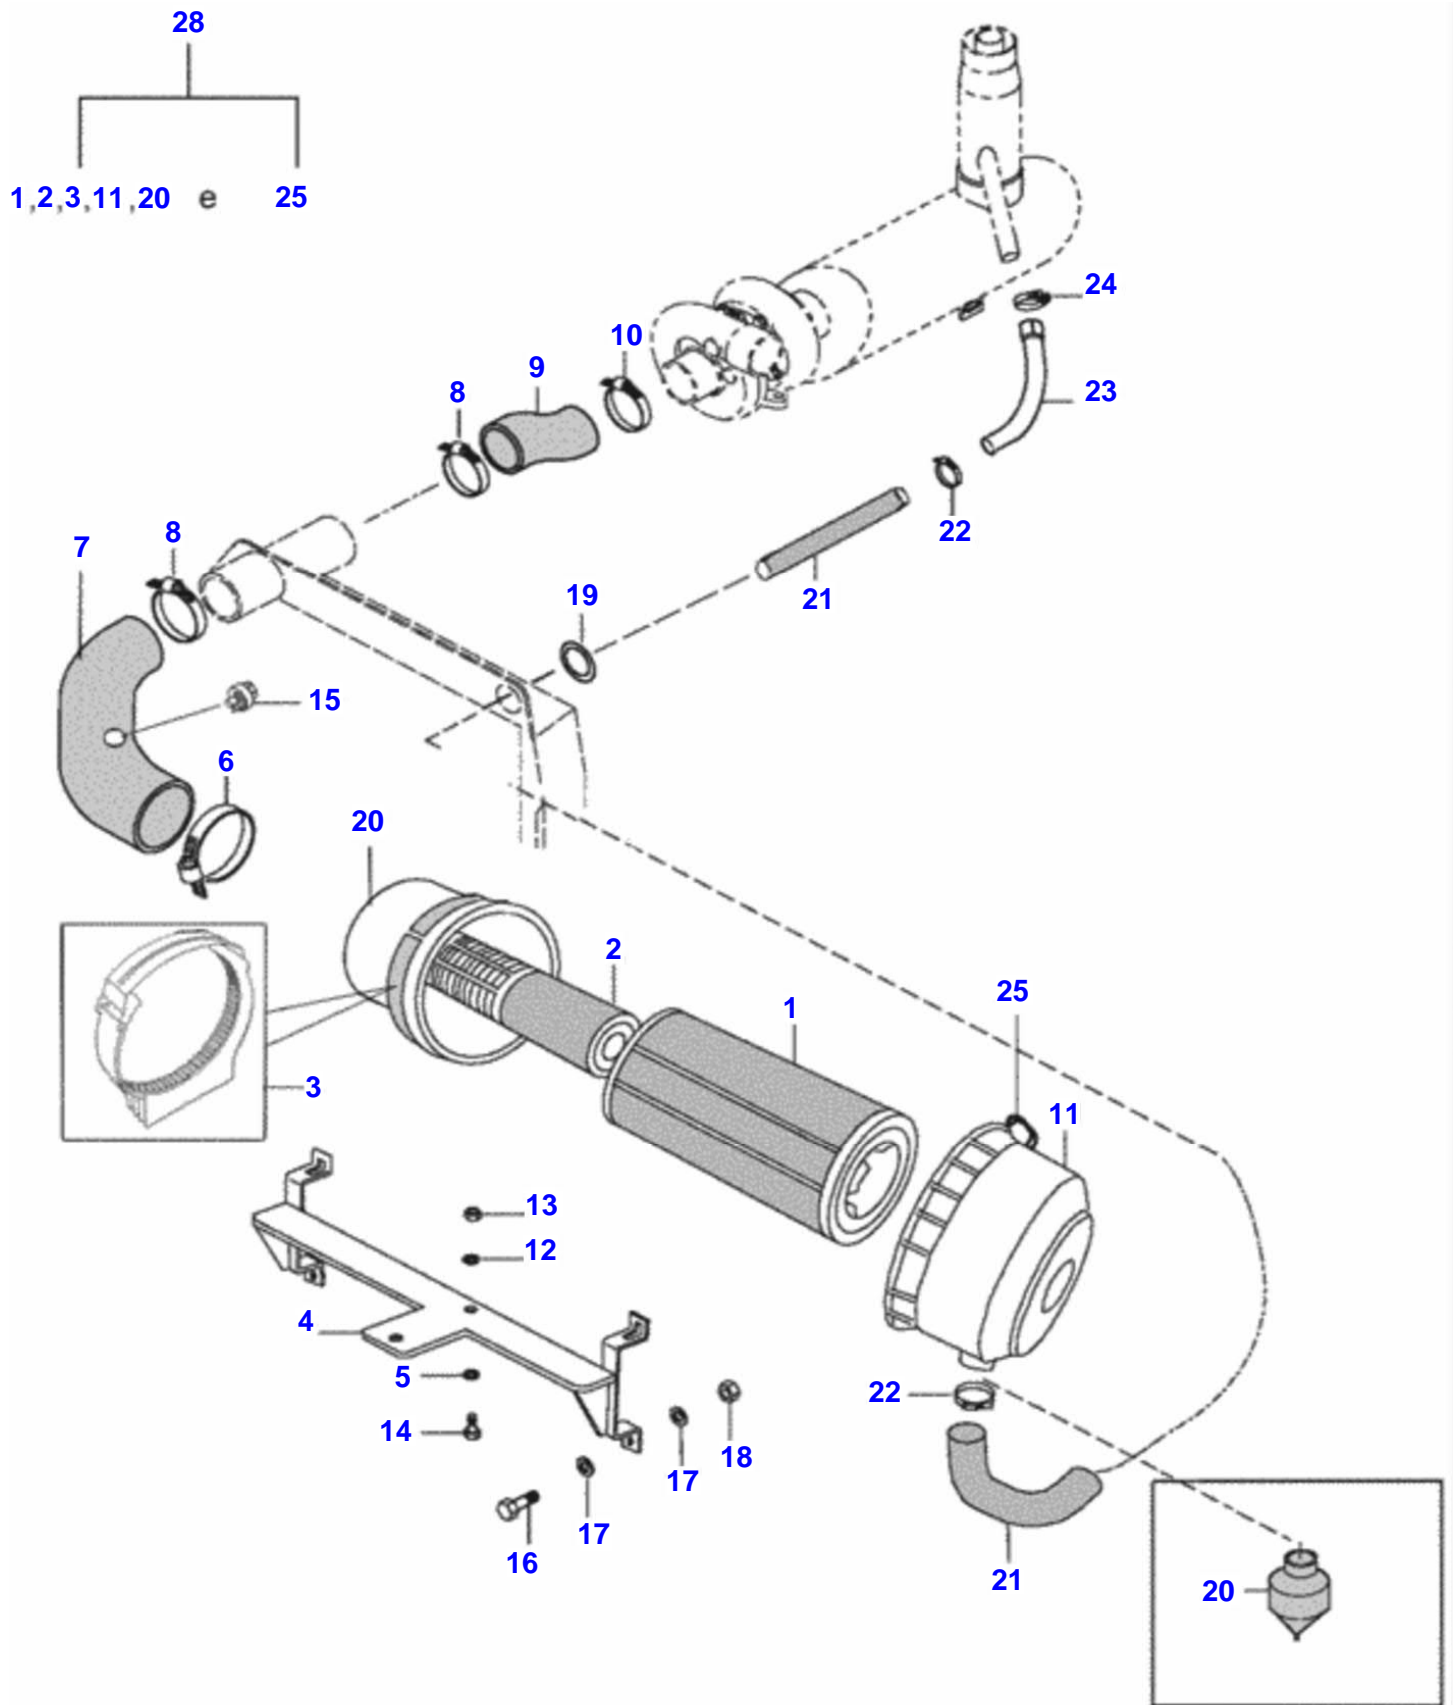

BL 88 TRACTOR (BR) - C008801
00002324

Air Filter

Item	Part Number	Qty	Description	Comments
1	82642100	1	Principal	[A]
2	82642000	1	Secondary	[B]
3	82639300	1	Staple	
4	82614330	1	Bracket	
5	JD0408	7	Washer	
6	GP3933	1	Clamp	
7	87177300	1	Air Pipe	
8	GP3934	2	Clamp	
9	33217400	1	Hose	
10	GP3942	1	Clamp	
11	82650100	1	Cover	
12	686930	2	Washer	
13	JB1108	3	Nut	
14	HA9230	2	Screw	
15	33389600	1	Sender	
16	HA6313	4	Screw	
17	JD0406	7	Washer	
18	JB1106	3	Steering	
19	33512500	1	Protector Ring	
21	33032800	1	Hose	
22	GP3919	2	Clamp	
23	33079800	1	Pipe	
24	33279500	1	Clamp	
25	82612100	3	Staple	
26	82639200	1	Complete	

FOOTNOTE [A] OUTER

FOOTNOTE [B] INNER