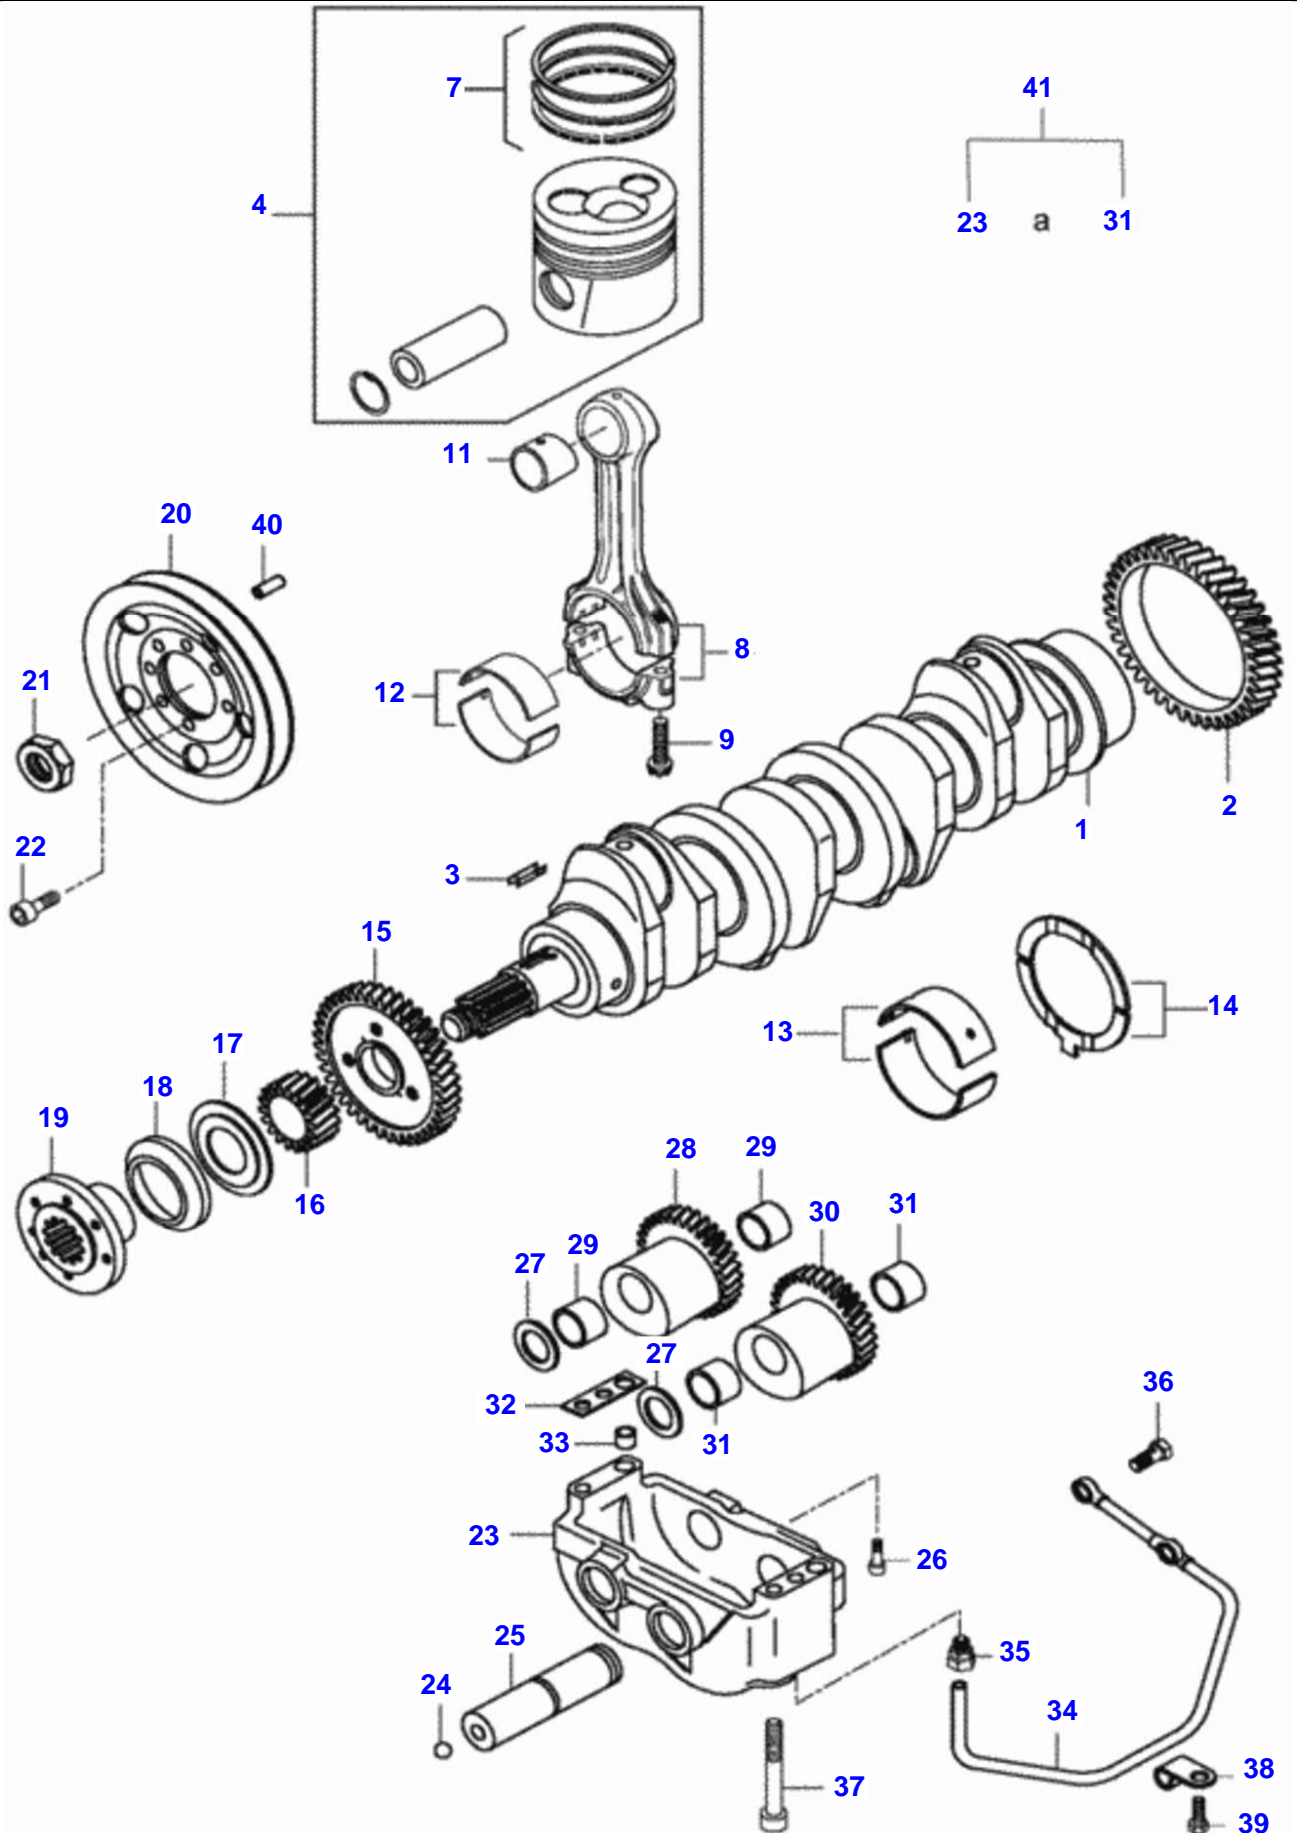

BL 88 TRACTOR (BR) - C008801
00002074

Crankshaft Mechanism

Item	Part Number	Qty	Description	Comments
1	836752303	1	Crankshaft	Ref. 2
2	836124524	1	Gear	
3	603345110	1	Key	
4	88605300	4	Complete Piston	
7	836640126	4	Piston Ring Set	
8	82659800	1	Kit, Conrod	
9	836864141	8	Screw	
11	836110646	4	Bush	
12	836112763	4	Slider Bearing	Diameter 0,50mm
	836112767	4	Slider Bearing	Diameter 1,50mm
	836112762	4	Slider Bearing	Diameter 0,25mm
	836112765	4	Slider Bearing	Diameter 1,00mm
	836110552	4	Big-End	[A]
13	836655539	5	Big-end Bearing	1,50mm
	836655537	5	Big-end Bearing	0,50mm
	836655536	5	Big-end Bearing	0,25mm
	836655538	5	Big-end Bearing	1,00mm
	836655514	5	Big-end Bearing	[A]
14	836120333	2	Washer	0,20mm
	836119459	2	Stop Ring	[A]
	836120332	2	Washer	0,10mm
15	836119550	1	Gear	
16	836122840	1	Gear	
17	836129781	1	Ring	
18	836136271	1	Dustcap	
19	836846463	1	Hub	
20	836655449	1	Pulley	
21	836647310	1	Nut	
22	581804580	6	Bolt	
23	836747348	1	Housing	
24	616810103	2	Ball	
25	836146879	2	Shaft	
26	581804200	2	Bolt	
27	836146880	4	Shim	
28	836146877	1	Gear	Ref. 29
29	836146876	2	Bush	
30	836146878	1	Gear	Ref. 31
31	836146876	2	Bush	
32	836119920	X	Shim	
33	598359850	2	Pin	
34	836747478	1	Pipe	
35	641016008	1	Connection	
36	640435008	2	Bolt	
37	581805170	4	Allen Bolt	
38	602071608	1	Clamp	
39	HA6313	1	Screw	
40	595953360	1	Pin	
41	836766123	1	Engine	

FOOTNOTE [A] STANDARD