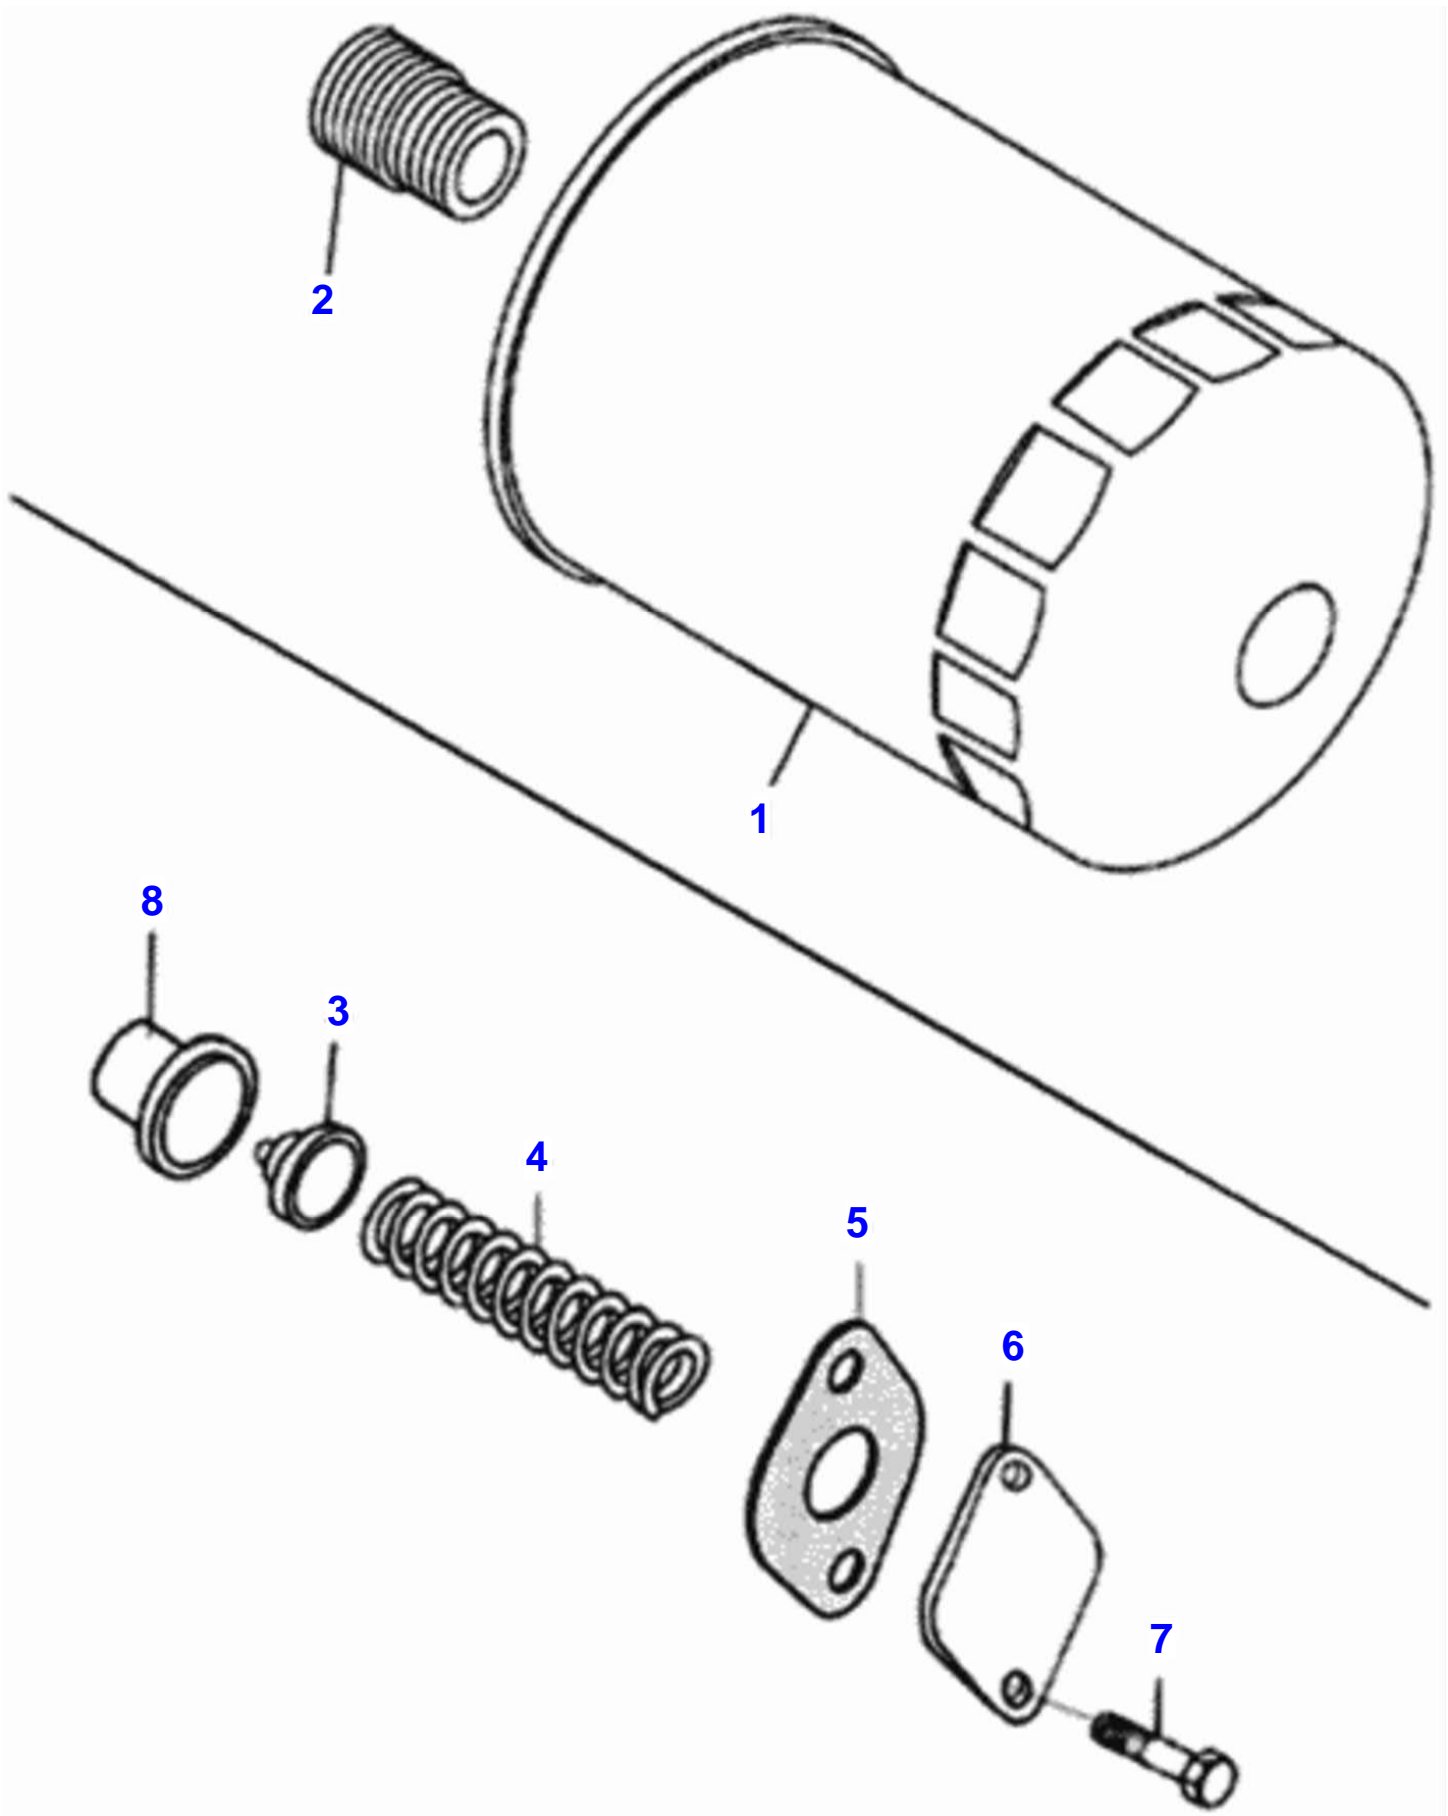

Valtra

BL 88 TRACTOR (BR) - C008801

C008801

Oil Filter

Page020-0040

Item	Part Number	Qty	Description	Comments
1	836647133	1	Oil Filter	
2	836647404	1	Connection	
3	836659522	1	Command	
4	836864056	1	Spring	
5	836322190	1	Gasket	S2
6	836129849	1	Cover	
7	HA9230	2	Screw	
8	836659521	1	Intake