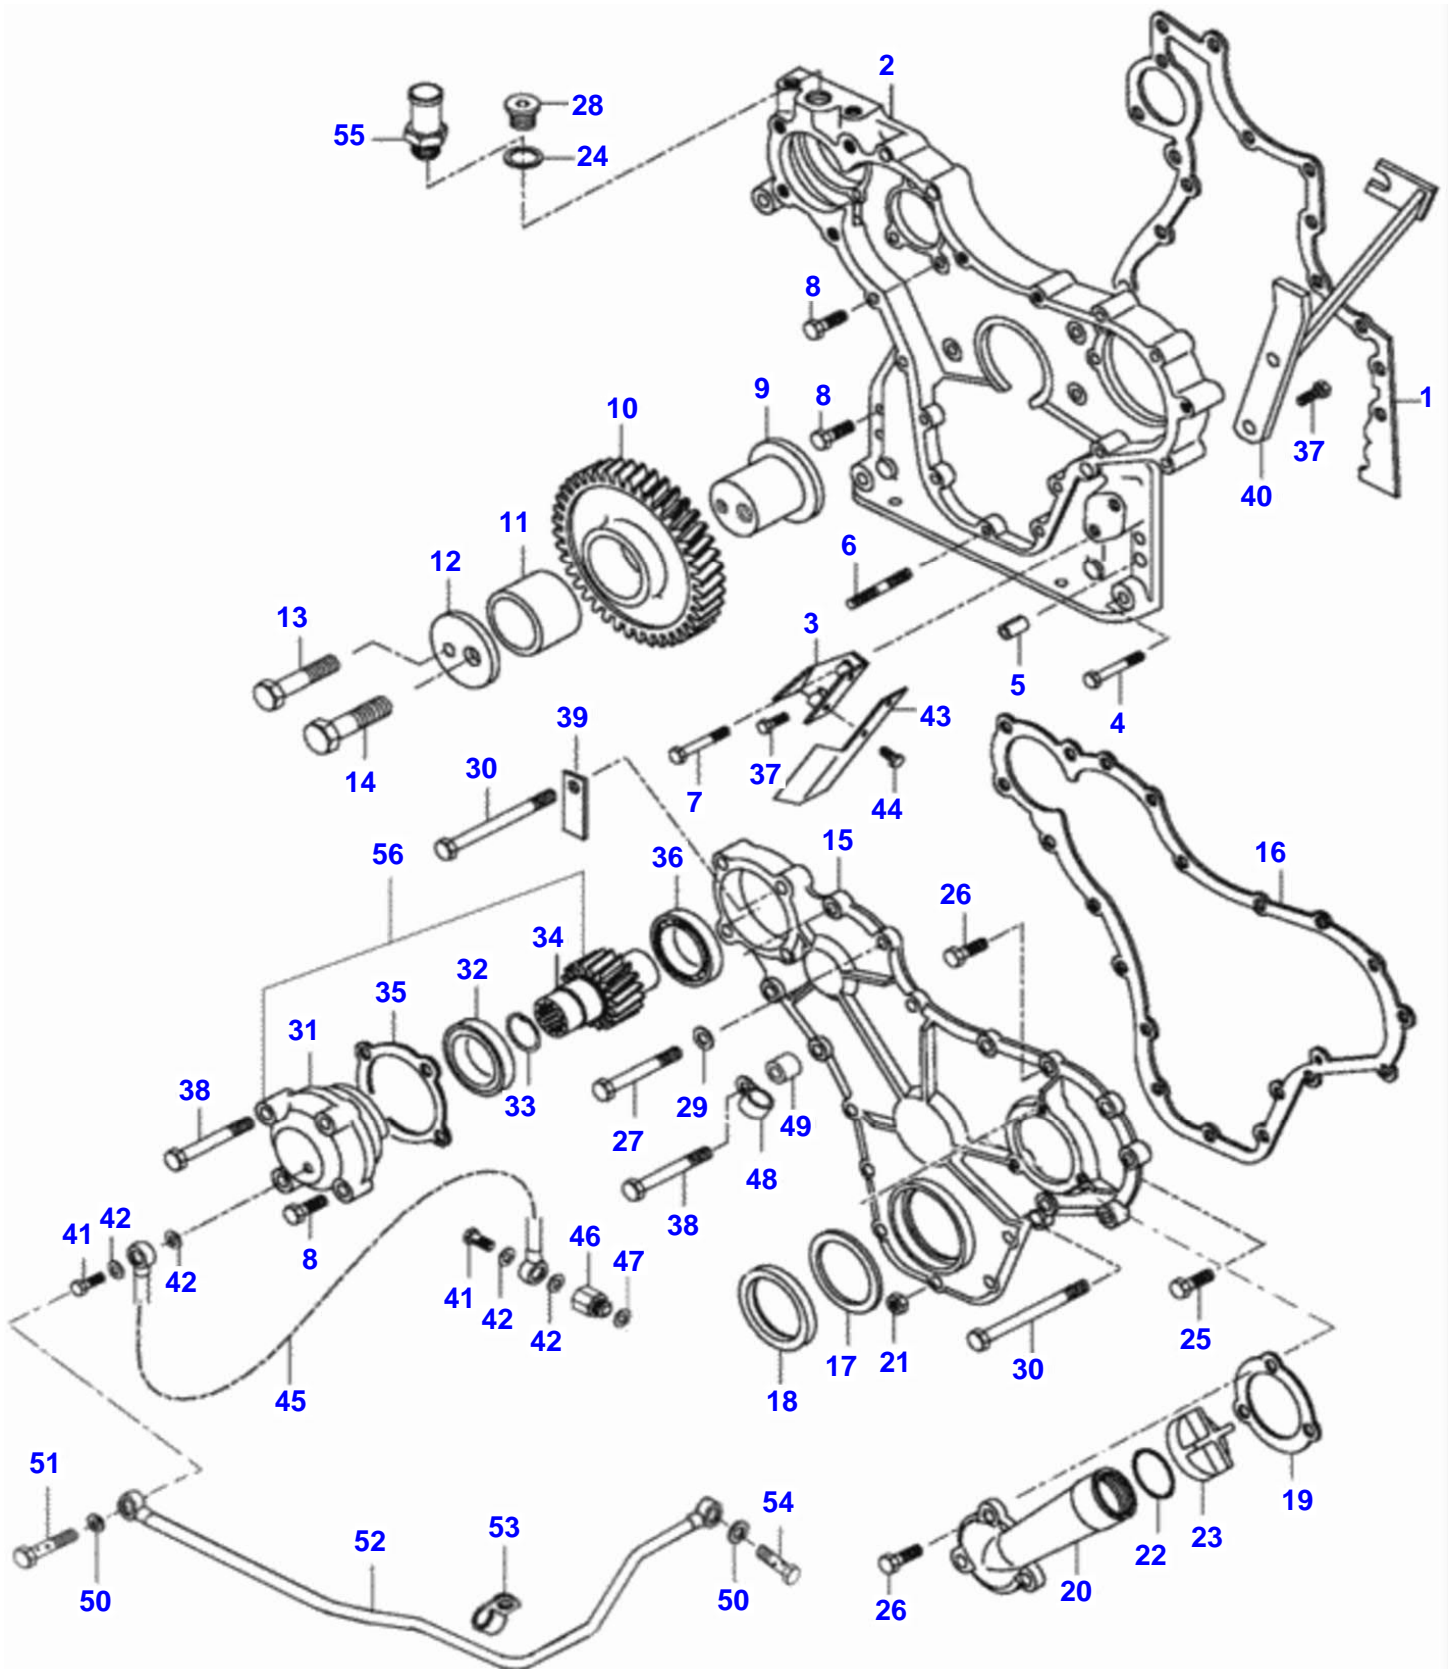

BL 88 TRACTOR (BR) - C008801
00002075

Gear Housing

Item	Part Number	Qty	Description	Comments
1	836647419	1	Gasket	S2
2	836666401	1	Gear Housing	USA
	836652221	1	Timing Gear Case	
3	836655720	1	Gauge	
4	529801440	2	Screw	
5	598359850	4	Pin	
6	546801380	5	Stud	
7	529801450	10	Bolt	
8	528801400	1	Bolt	
9	836138356	1	Shaft	
10	836138354	1	Gear	
11	836139039	1	Bush	
12	836129845	1	Attachment Cover	
13	528801910	1	Bolt	
14	529902720	1	Screw	
15	836647575	1	Cover	
16	835336796	1	Gasket	S2
17	836129782	1	Collet	
18	614105880	1	Seal	S2
19	836129946	1	Gasket	S2
20	835338325	1	Right Tube	
21	504800800	5	Nut	
22	614603540	1	O Ring	S2
23	836017927	1	Cover	
	836655188	1	Pad	USA
24	615881822	1	Collet	S2
25	528801420	2	Bolt	
26	HA6323	5	Screw	
27	529801470	3	Bolt	
28	836119851	1	Left Connection	
29	836120989	1	Double	
30	529801500	2	Screw	
31	836655230	1	Bearing Housing	
32	LA1014	1	Bearing	
33	KG3031	1	Circlip	
34	836674533	1	Gear Z - 38	
35	835336793	1	Gasket	
36	610060090	1	Bearing	
37	528801362	3	Bolt	
38	529801460	4	Screw	
39	836083428	1	Fastening Plate	
40	836664528	1	Bracket	
41	640435008	2	Bolt	
42	615870610	1	Seal Ring	
43	836659093	1	Belt Cover	
44	528801082	2	Bolt	
45	82664500	1	Hose	
46	836655233	1	Connection	
47	615571014	1	Seal Ring	
48	602060612	1	Clamp	
49	836119296	1	Spacer	
50	615571014	2	Seal Ring	USA
51	836664212	2	Banjo Bolt	USA
52	836664543	1	Pipe	USA
53	836009683	1	Clamp	USA
54	835330966	1	Screw	USA
55	836119851	1	Left Connection	
56	836655232	1	Assy