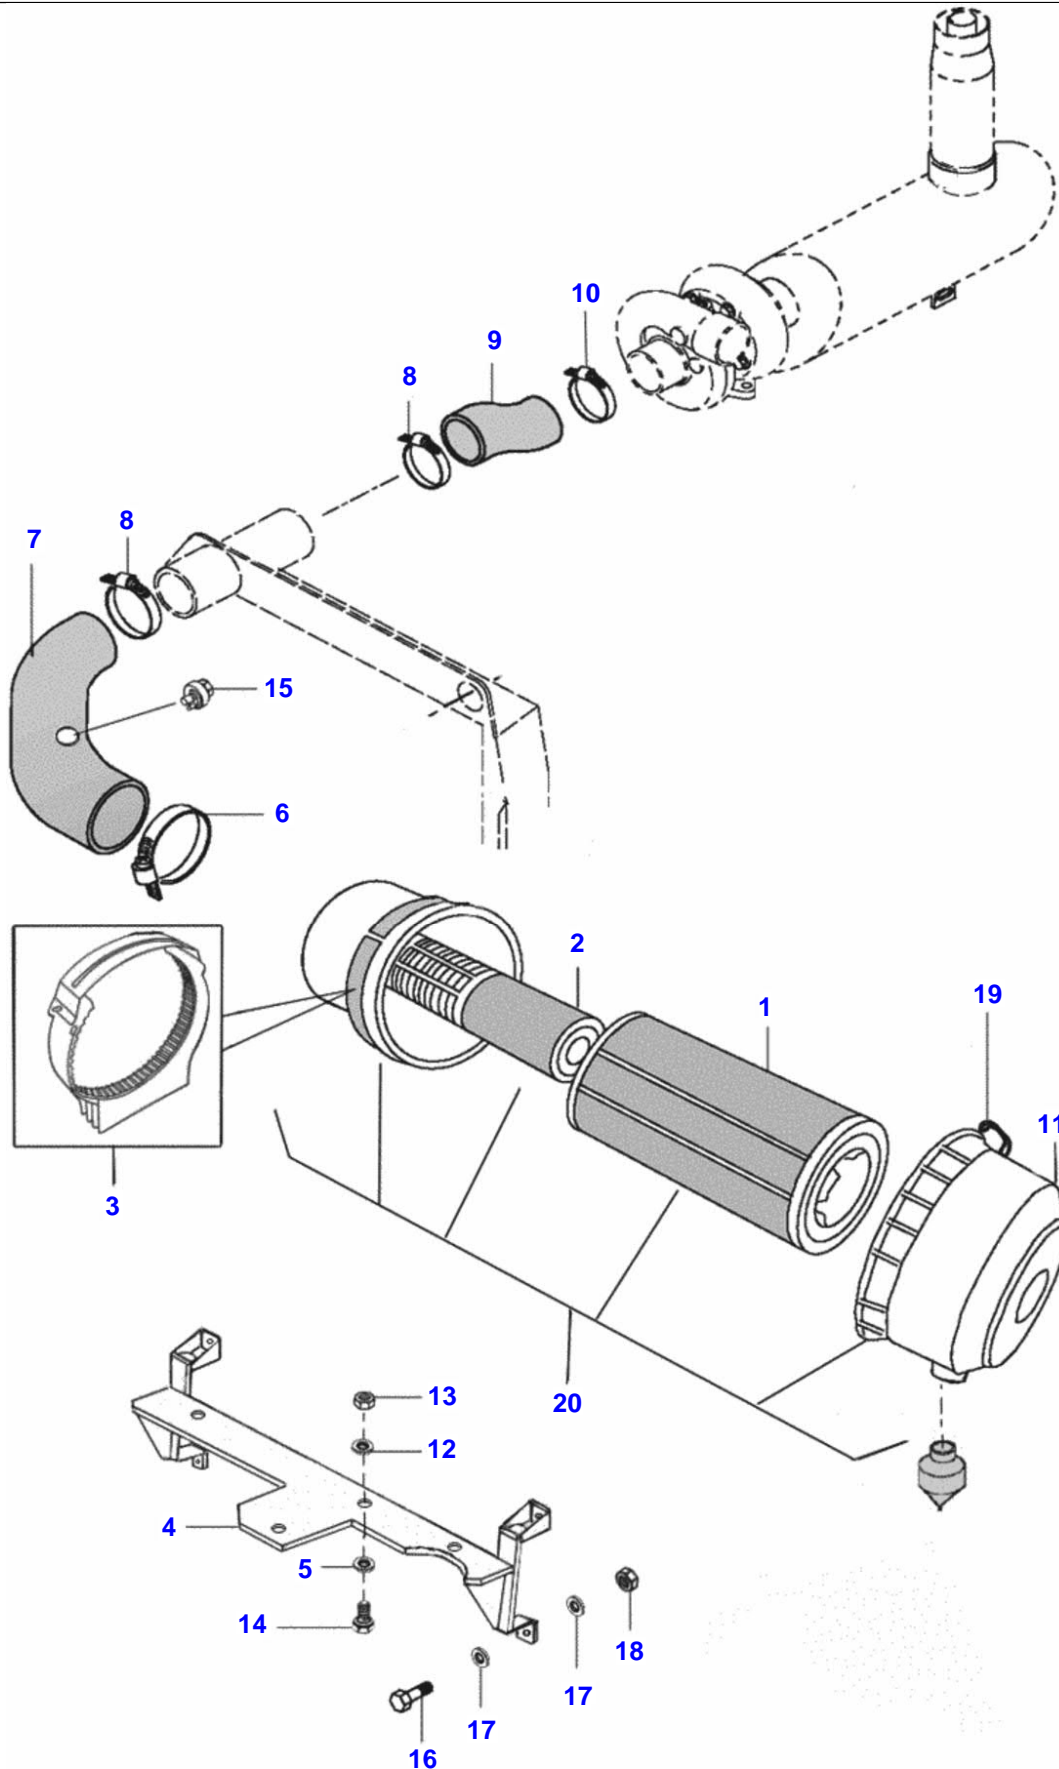

Valtra

BL 88 TRACTOR (BR) - C008801

C008801

Page020-0055

Air Filter

Item	Part Number	Qty	Description	Comments
1	82642100	1	Principal	[A]
2	82642000	1	Secondary	[B]
3	82639300	3	Staple	
4	82614330	1	Bracket	
5	JD0408	7	Washer	
6	GP3933	1	Clamp	
7	87177300	1	Air Pipe	
8	GP3934	2	Clamp	
9	82070100	1	Hose	
10	GP3942	1	Clamp	
11	82650100	1	Cover	
12	686930	2	Washer	
13	JB1108	3	Nut	
14	HA9230	2	Screw	
15	33389600	1	Sender	
16	HA6313	4	Screw	
17	JD0406	7	Washer	
18	JB1106	3	Steering	
19	82612100	3	Staple	
20	82639200	1	Complete	

FOOTNOTE [A] OUTER

FOOTNOTE [B] INNER