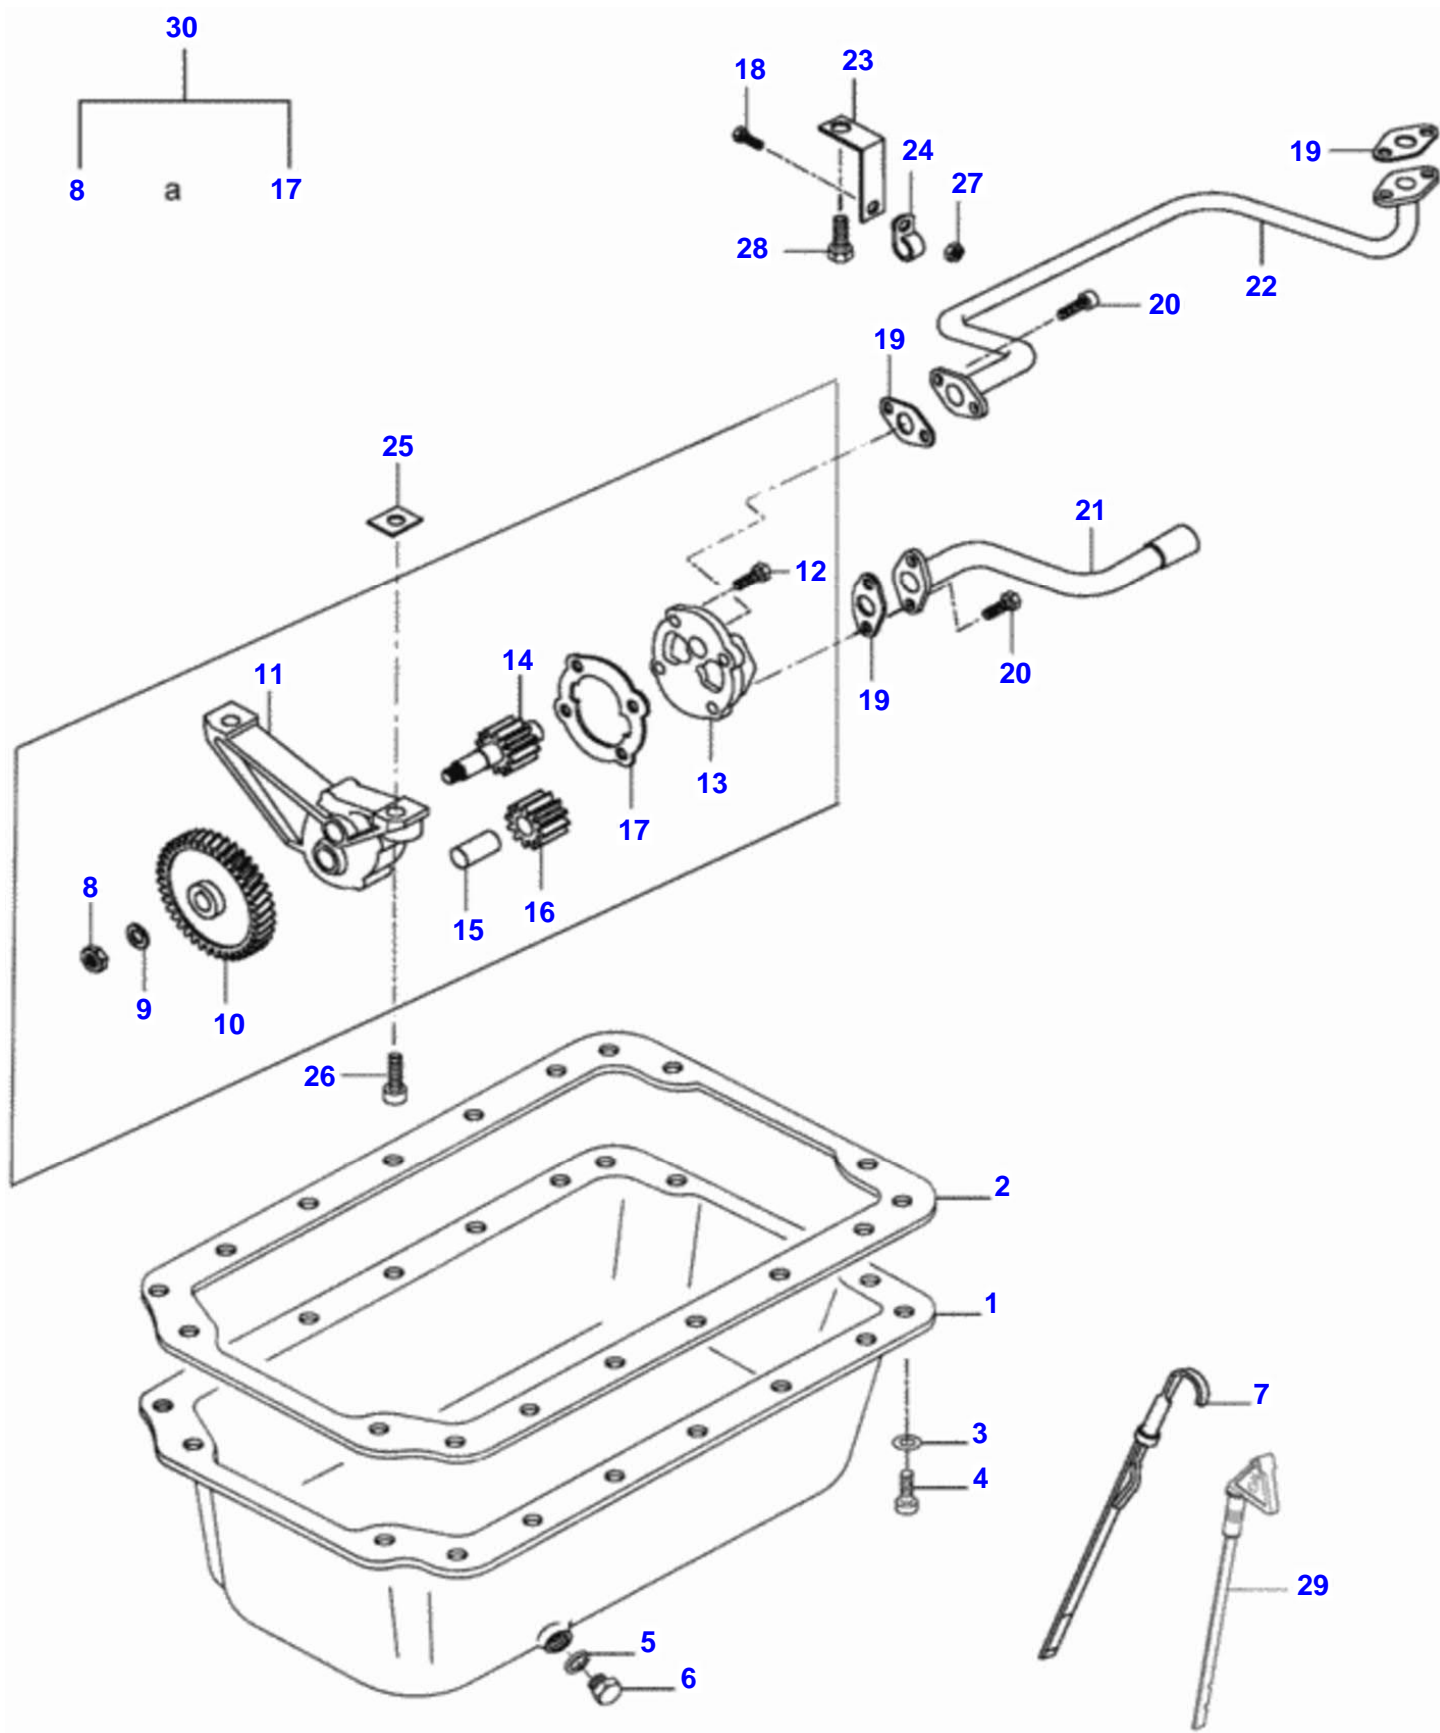

Valtra**BL 88 TRACTOR (BR) - C008801**

C008801

Page020-0030

Valve Mechanism

Item	Part Number	Qty	Description
1	836667042	8	Complete
2	512861000	8	Nut
3	837069023	8	Bolt
5	836655869	4	Bracket
6	836655884	3	Spring
7	836755871	1	Shaft
8	837069020	2	Plug
9	836655867	8	Push Rod
10	836014264	8	Tappet
11	836746375	1	Shaft
12	603305760	1	Key
13	836646389	1	Gear
14	836646382	16	Valve Cotter
15	836646381	8	Spring Plate
16	836646380	8	Spring
17	836646357	4	Valve Exhaust
18	836646356	4	Valve Inlet
20	528801780	4	Bolt
21	836655406	4	Nut
22	546801900	4	Stud
23	836767044	1	Valve

FOOTNOTE [A] STANDARD

Valtra

BL 88 TRACTOR (BR) - C008801

C008801

Oil Filter

Page020-0040

Item	Part Number	Qty	Description	Comments
1	836647133	1	Oil Filter	
2	836647404	1	Connection	
3	836659522	1	Command	
4	836864056	1	Spring	
5	836322190	1	Gasket	S2
6	836129849	1	Cover	
7	HA9230	2	Screw	
8	836659521	1	Intake	