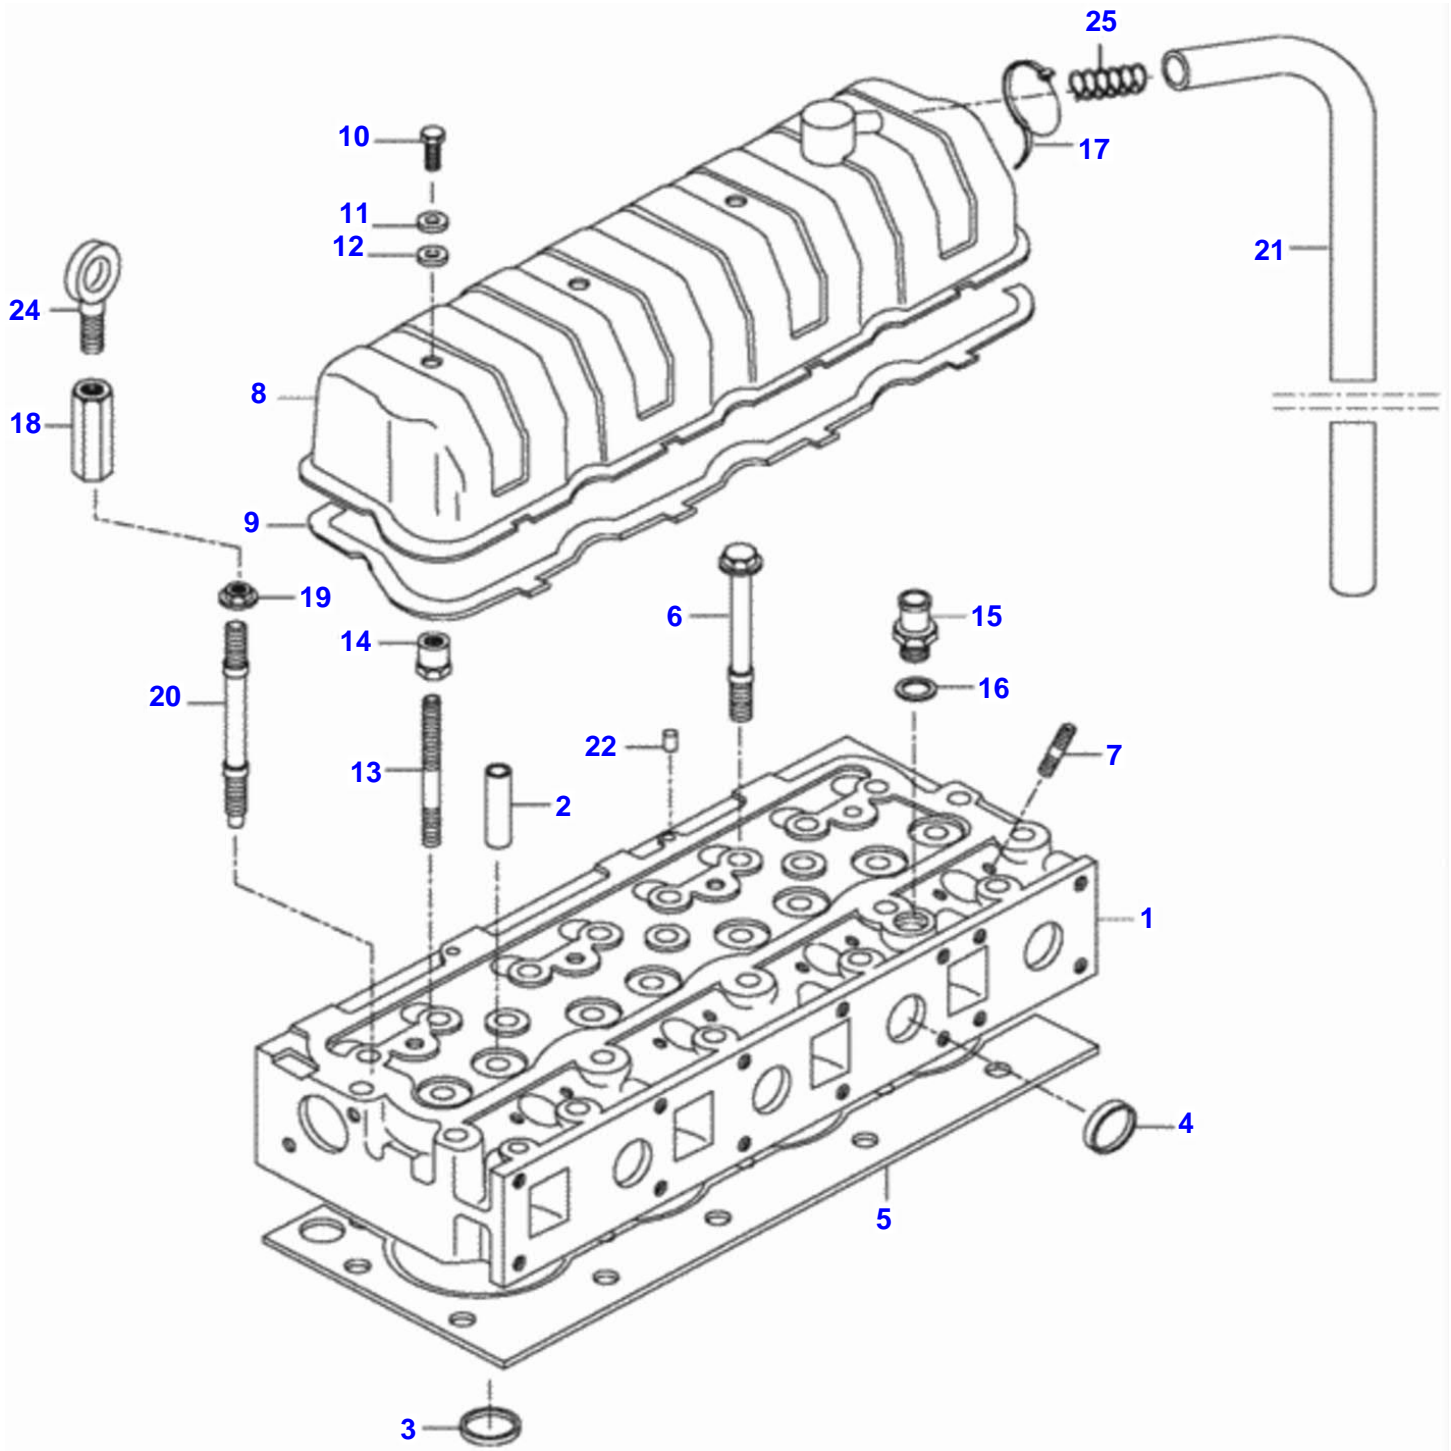

Cylinder Block

Item	Part Number	Qty	Description	Comments
1	836766377	1	Cylinder Block	
2	836866069	1	Bush	
3		4	Bearing Cover	[A]
4	836214478	8	Guide Bushing	
5		1	Bearing Cover	[A]
6	836214478	2	Guide Bushing	
7	529903180	10	Screw	
8	836666990	4	Liner	
	836647935	4	Liner	flange 9,23 mm
	836647934	4	Liner	flange 9,13 mm
	836647933	4	Liner	flange 9,08 mm
9	836647502	8	Seal Ring	S2
10	836647503	4	Seal Ring	S2
11	640016016	4	Plug	
12	836529872	1	Pad	
13	640016018	1	Plug	
14	GR0261	2	Plug	
15	615571014	3	Seal Ring	S2
16	836666797	1	Pressure Switch	USA
	887283760	1	Temp. Sensor	
19	836640935	1	Endurance	600W - 120V, CND
20	836640999	1	O-Ring	USA
21	640325018	2	Plug	
22	615881822	2	Collet	
23	836019756	1	Plug	
24	836014334	1	Pipe	
32	836119079	1	Plug	
33	615881620	1	O-Ring	S2
36	615881216	1	Collet	
37	640305012	1	Plug	
38	615881824	1	O-Ring	S2
42	640016040	1	Plug	
43	836664377	1	Connection	
999	836740280	1	Kit, Joint	
	836740333	1	Kit, Gasket	S1 + S2

FOOTNOTE [A] DELIVERED ONLY COMPLETE WITH BLOCK

Flywheel And Gear Rim

Item	Part Number	Qty	Description	Comments
11	836752443	1	Housing	
12	598359850	2	Pin	
13	581705440	2	Bolt	
14	528902220	7	Bolt	
15	581705030	6	Screw	
16	528801800	3	Screw	
17	500951000	3	Washer	
18	837074841	1	Seal	S2
19	836007572	1	Plug	
20	453064283	1	Flywheel	
21	836117970	1	Starter Ring	Number of teeth/spines 128
22	528902230	7	Screw	
28	504601000	3	Nut	
29	546801800	3	Stud	
31	31085500	1	Right Gasket	
	31085600	1	Left Gasket	