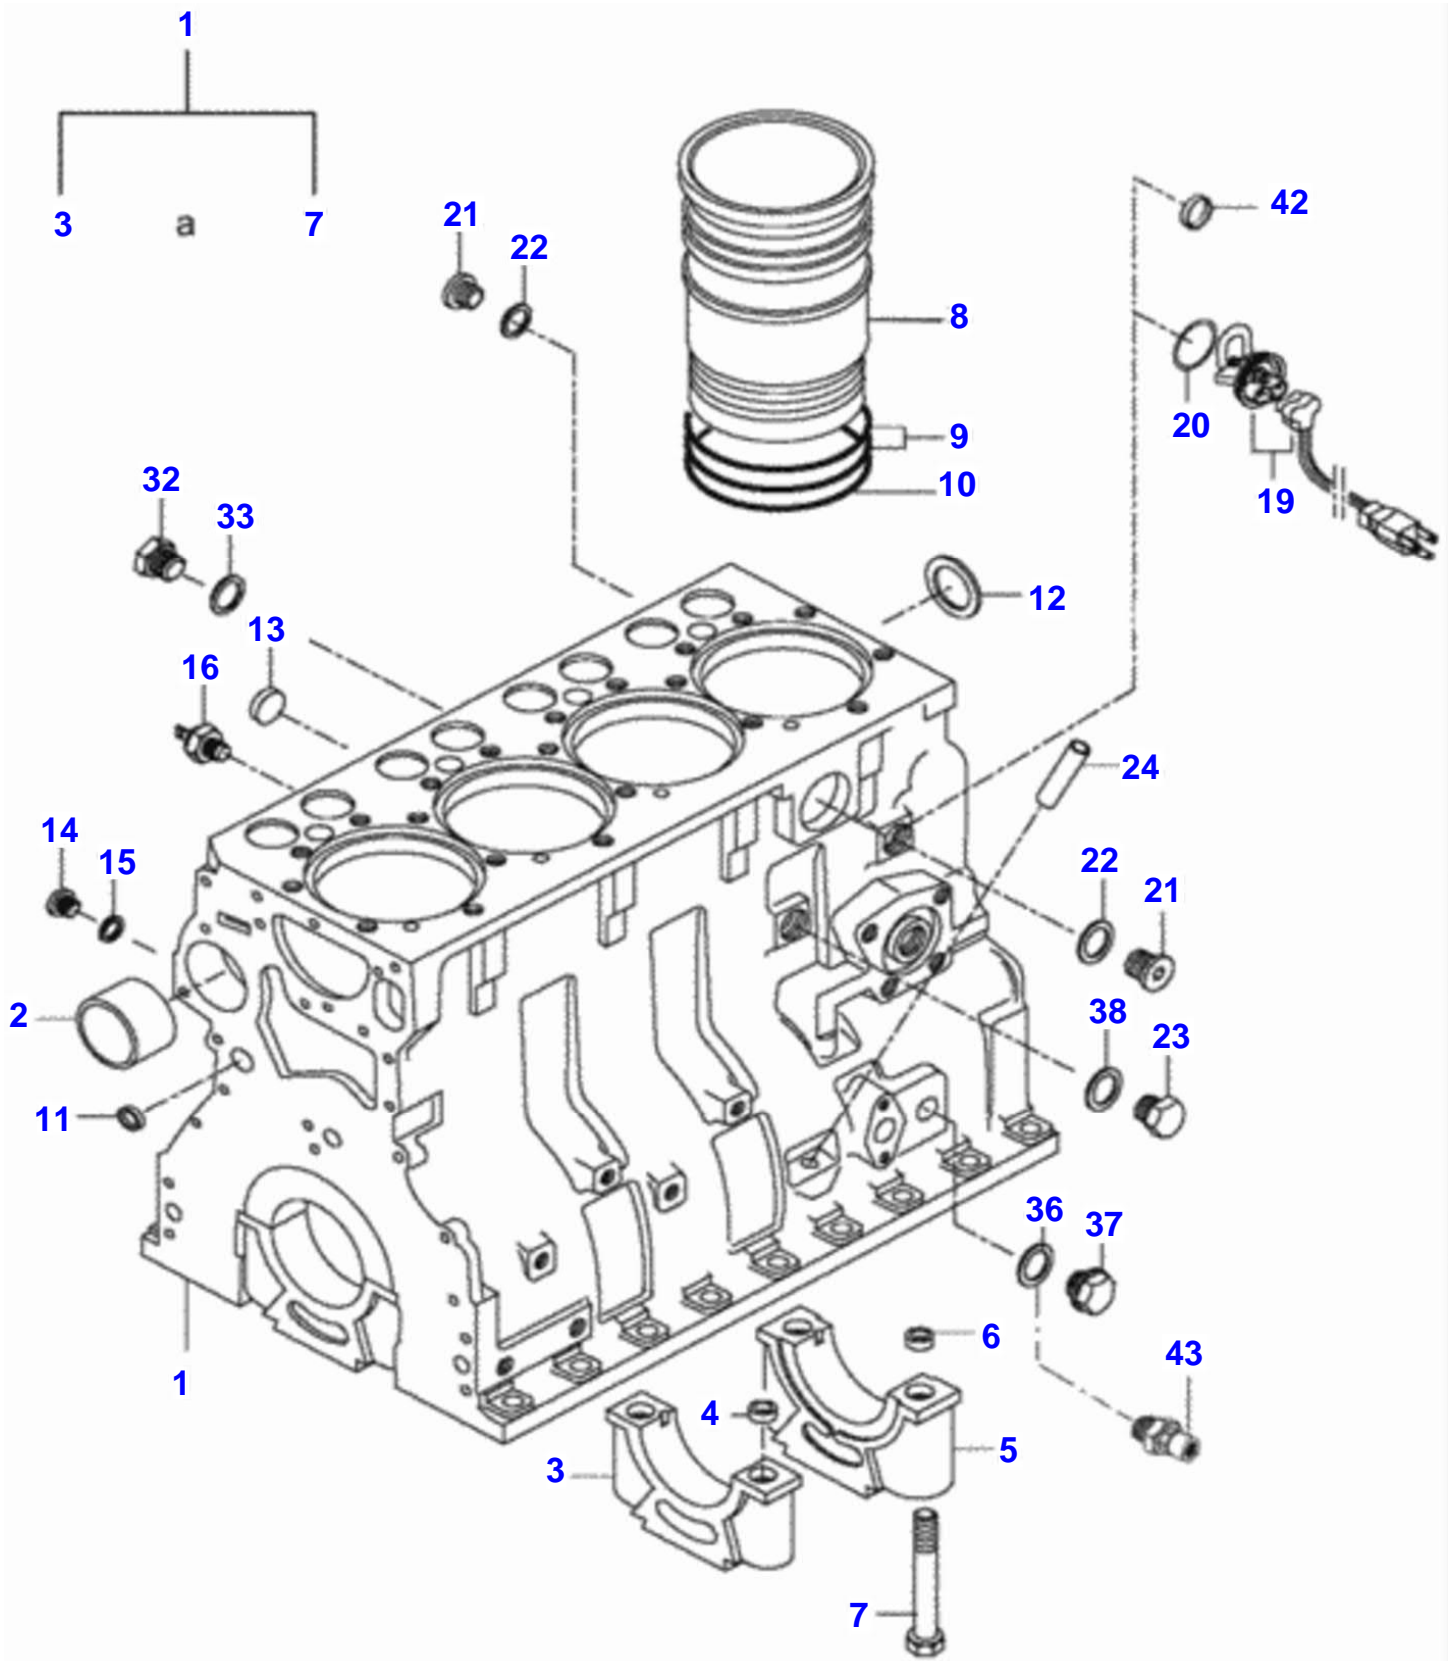

Cylinder Block

Item	Part Number	Qty	Description	Comments
1	836766377	1	Cylinder Block	
2	836866069	1	Bush	
3		4	Bearing Cover	[A]
4	836214478	8	Guide Bushing	
5		1	Bearing Cover	[A]
6	836214478	2	Guide Bushing	
7	529903180	10	Screw	
8	836666990	4	Liner	
	836647935	4	Liner	flange 9,23 mm
	836647934	4	Liner	flange 9,13 mm
	836647933	4	Liner	flange 9,08 mm
9	836647502	8	Seal Ring	S2
10	836647503	4	Seal Ring	S2
11	640016016	4	Plug	
12	836529872	1	Pad	
13	640016018	1	Plug	
14	GR0261	2	Plug	
15	615571014	3	Seal Ring	S2
16	836666797	1	Pressure Switch	USA
	887283760	1	Temp. Sensor	
19	836640935	1	Endurance	600W - 120V, CND
20	836640999	1	O-Ring	USA
21	640325018	2	Plug	
22	615881822	2	Collet	
23	836019756	1	Plug	
24	836014334	1	Pipe	
32	836119079	1	Plug	
33	615881620	1	O-Ring	S2
36	615881216	1	Collet	
37	640305012	1	Plug	
38	615881824	1	O-Ring	S2
42	640016040	1	Plug	
43	836664377	1	Connection	
999	836740280	1	Kit, Joint	
	836740333	1	Kit, Gasket	S1 + S2

FOOTNOTE [A] DELIVERED ONLY COMPLETE WITH BLOCK

Flywheel And Gear Rim

Item	Part Number	Qty	Description	Comments
11	836752443	1	Housing	
12	598359850	2	Pin	
13	581705440	2	Bolt	
14	528902220	7	Bolt	
15	581705030	6	Screw	
16	528801800	3	Screw	
17	500951000	3	Washer	
18	837074841	1	Seal	S2
19	836007572	1	Plug	
20	453064283	1	Flywheel	
21	836117970	1	Starter Ring	Number of teeth/spines 128
22	528902230	7	Screw	
28	504601000	3	Nut	
29	546801800	3	Stud	
31	31085500	1	Right Gasket	
	31085600	1	Left Gasket	