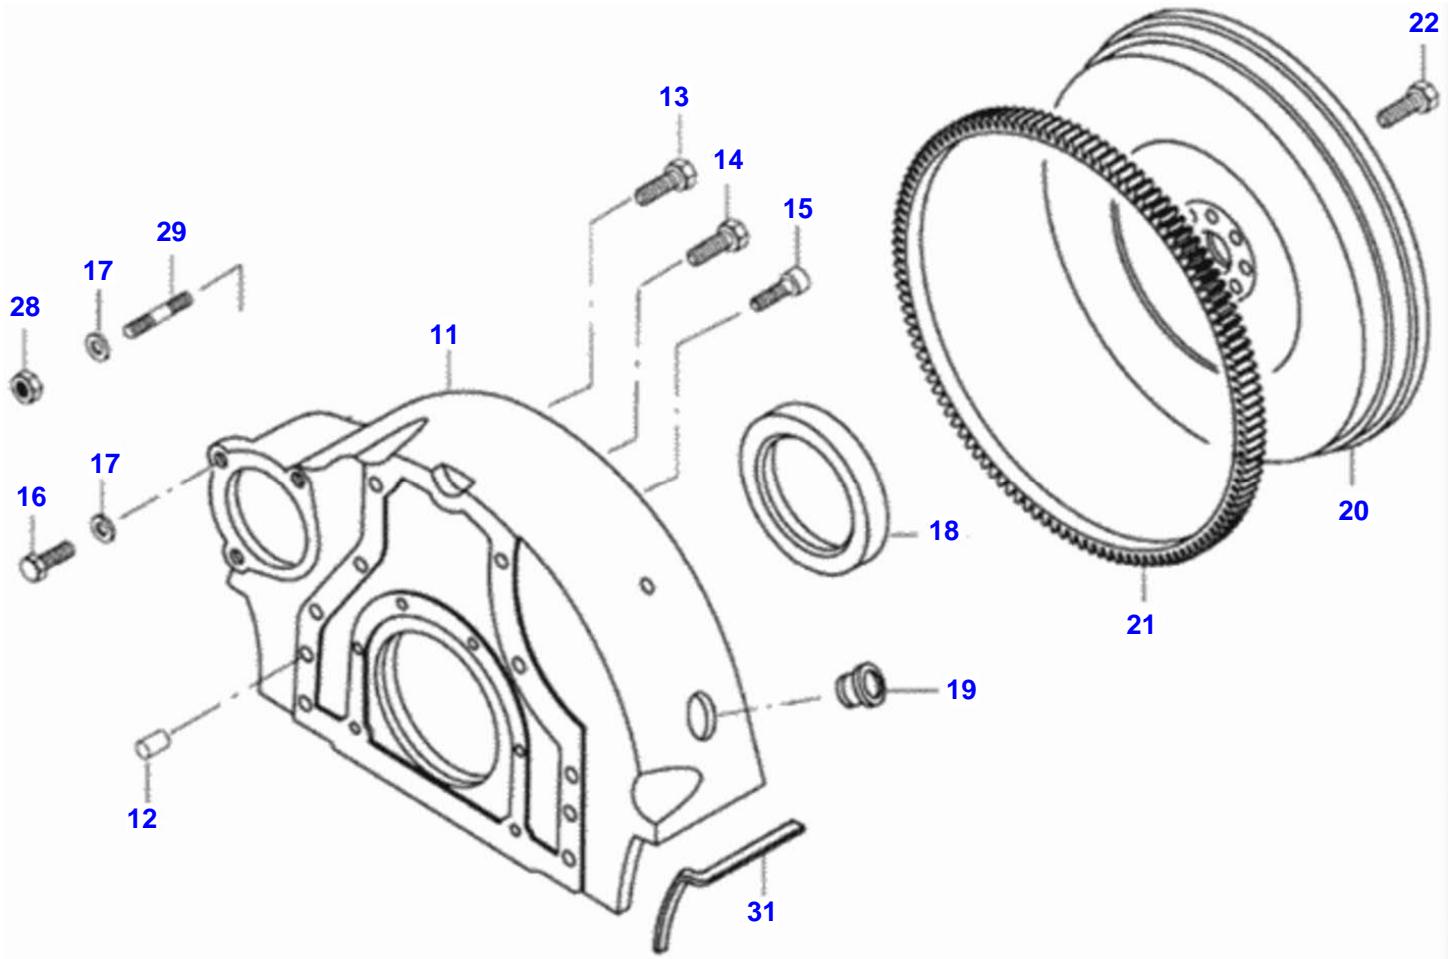

Cylinder Block

Item	Part Number	Qty	Description	Comments
1	836766377	1	Cylinder Block	
2	836866069	1	Bush	
3		4	Bearing Cover	[A]
4	836214478	8	Guide Bushing	
5		1	Bearing Cover	[A]
6	836214478	2	Guide Bushing	
7	529903180	10	Screw	
8	836666990	4	Liner	
	836647935	4	Liner	flange 9,23 mm
	836647934	4	Liner	flange 9,13 mm
	836647933	4	Liner	flange 9,08 mm
9	836647502	8	Seal Ring	S2
10	836647503	4	Seal Ring	S2
11	640016016	4	Plug	
12	836529872	1	Pad	
13	640016018	1	Plug	
14	GR0261	2	Plug	
15	615571014	3	Seal Ring	S2
16	836666797	1	Pressure Switch	USA
	887283760	1	Temp. Sensor	
19	836640935	1	Endurance	600W - 120V, CND
20	836640999	1	O-Ring	USA
21	640325018	2	Plug	
22	615881822	2	Collet	
23	836019756	1	Plug	
24	836014334	1	Pipe	
32	836119079	1	Plug	
33	615881620	1	O-Ring	S2
36	615881216	1	Collet	
37	640305012	1	Plug	
38	615881824	1	O-Ring	S2
42	640016040	1	Plug	
43	836664377	1	Connection	
999	836740280	1	Kit, Joint	
	836740333	1	Kit, Gasket	S1 + S2

FOOTNOTE [A] DELIVERED ONLY COMPLETE WITH BLOCK

Flywheel And Gear Rim

Item	Part Number	Qty	Description	Comments
11	836752443	1	Housing	
12	598359850	2	Pin	
13	581705440	2	Bolt	
14	528902220	7	Bolt	
15	581705030	6	Screw	
16	528801800	3	Screw	
17	500951000	3	Washer	
18	837074841	1	Seal	S2
19	836007572	1	Plug	
20	453064283	1	Flywheel	
21	836117970	1	Starter Ring	Number of teeth/spines 128
22	528902230	7	Screw	
28	504601000	3	Nut	
29	546801800	3	Stud	
31	31085500	1	Right Gasket	
	31085600	1	Left Gasket	