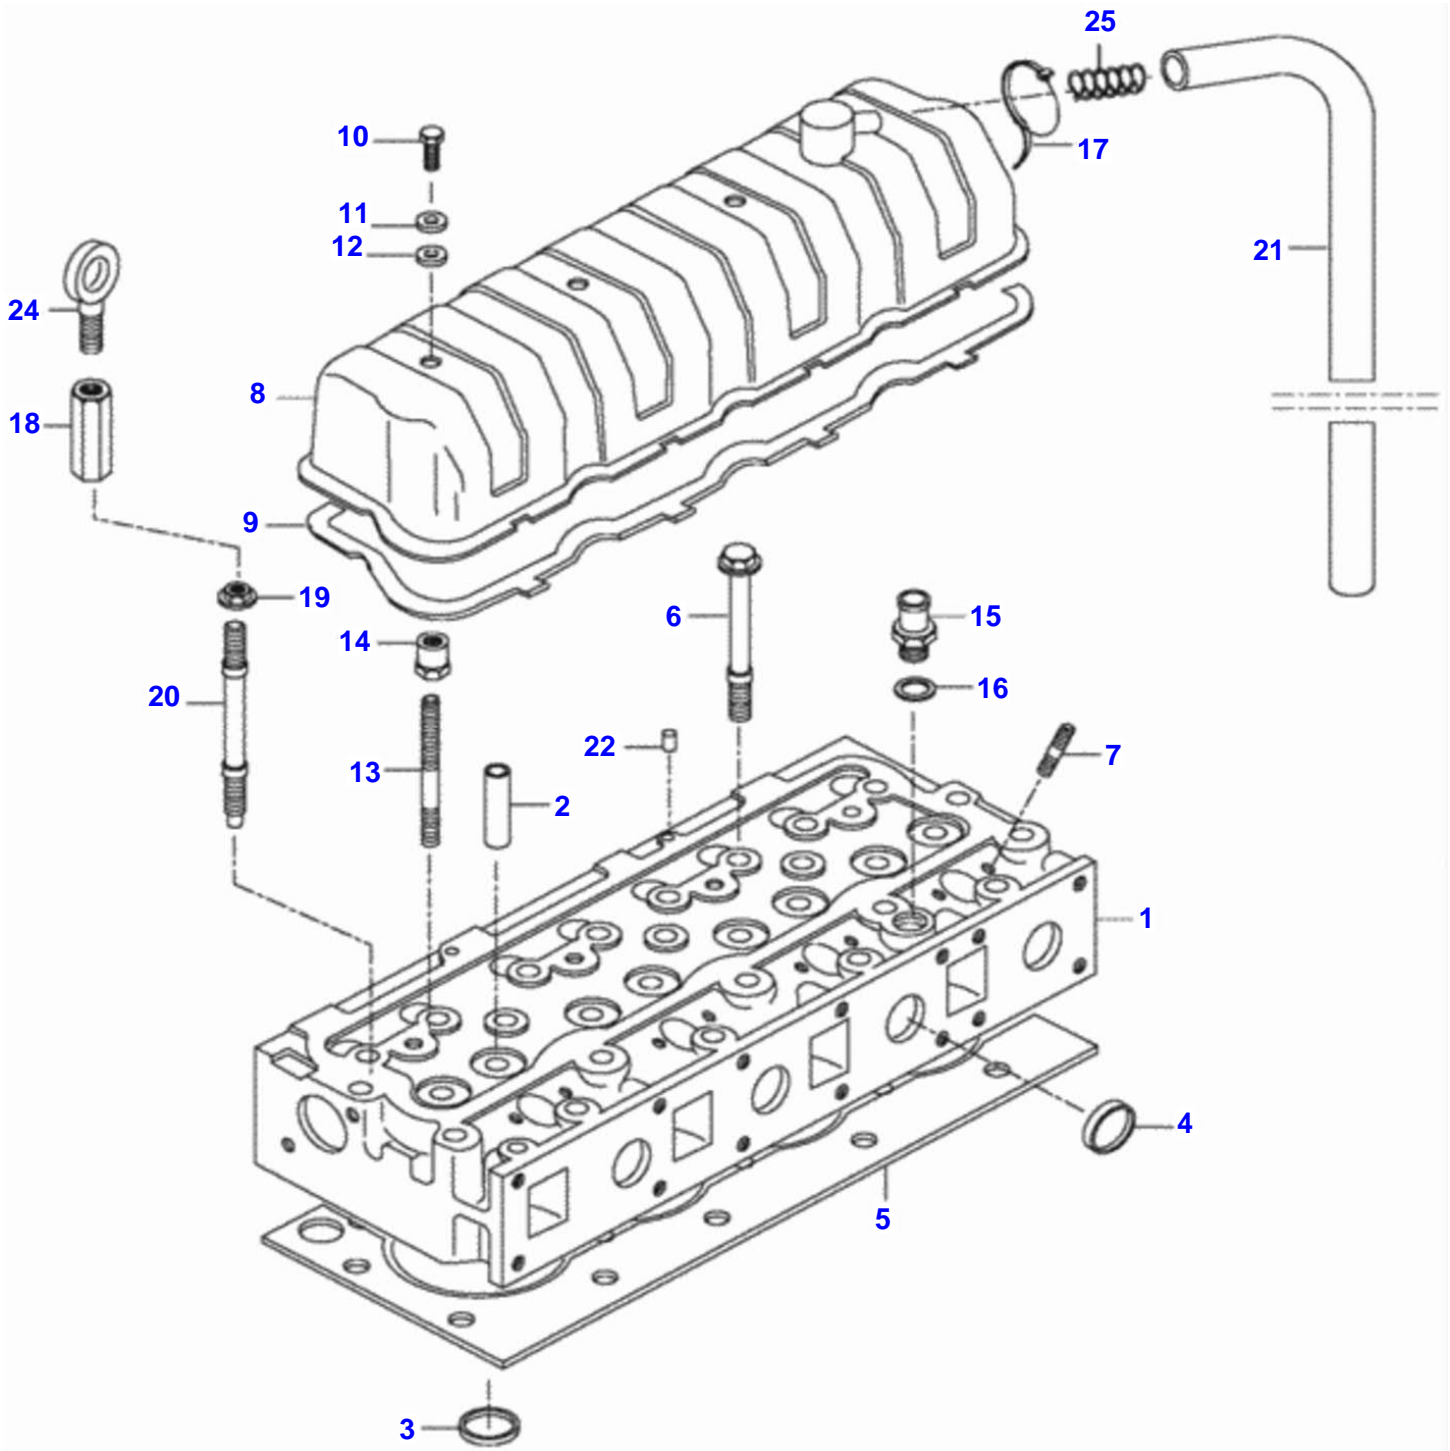

Cylinder Block

Item	Part Number	Qty	Description	Comments
1	V836766377	1	Assy	
2	V836866069	1	Bush	
3		4	Bearing Cover	[A]
4	V836214478	8	Guide Bushing	
5		1	Bearing Cover	[A]
6	V836214478	2	Guide Bushing	
7	V529903180	10	Screw	
8	V836666990	4	Liner	
	V836647935	4	Liner	flange 9,23 mm
	V836647934	4	Liner	flange 9,13 mm
	V836647933	4	Liner	flange 9,08 mm
9	V836647502	8	Collet	S2
10	V836647503	4	Collet	S2
11	V640016016	4	Plug	
12	V836529872	1	Pad	
13	V640016018	1	Plug	
14	VGR0261	2	Plug	
15	V615571014	3	Washer	S2
16	V836666797	1	Pressure Switch	USA
	V887283760	1	Pressure Sensor	
19	V836640935	1	Endurance	600W - 120V, CND
20	V836640999	1	O-Ring	USA
21	V640325018	2	Plug	
22	V615881822	2	Collet	
23	V836019756	1	Plug	
24	V836014334	1	Pipe	
32	V836119079	1	Plug	
33	V615881620	1	O-Ring	S2
36	V615881216	1	Collet	
37	V640305012	1	Plug	
38	V615881824	1	O-Ring	S2
42	V640016040	1	Plug	
43	V836664377	1	Connection	
999	V836740280	1	Kit, Joint	
	V836740333	1	Kit, Gasket	S1 + S2

Cylinder Head

Item	Part Number	Qty	Description
1	V836755385	1	Head
2	V836673175	8	Valve Guide
3	V836647936	4	Valve Seat
	V836647600	4	Valve Seat
4	V836647942	7	Pad
5	V836766301	1	Cylinder
6	V836646383	20	Screw
7	V546901435	8	Dog
8	V836746361	1	Cover
9	V836746362	1	Gasket
10	VHA9089	4	Screw
11	V836119855	4	Washer
12	V836012841	4	Washer
13	V546801900	4	Dog
14	V836655406	4	Nut
15	V640325018	1	Plug
16	V615881822	1	Collet
17	V835329746	4	Clamp
18	V836647835	2	Nut
19	V836647322	2	Nut
20	V836859109	2	Dog
21	V836647814	1	Hose
22	V595953360	2	Pin
24	V836640252	1	Eyelet
25	V836659103	1	Spring