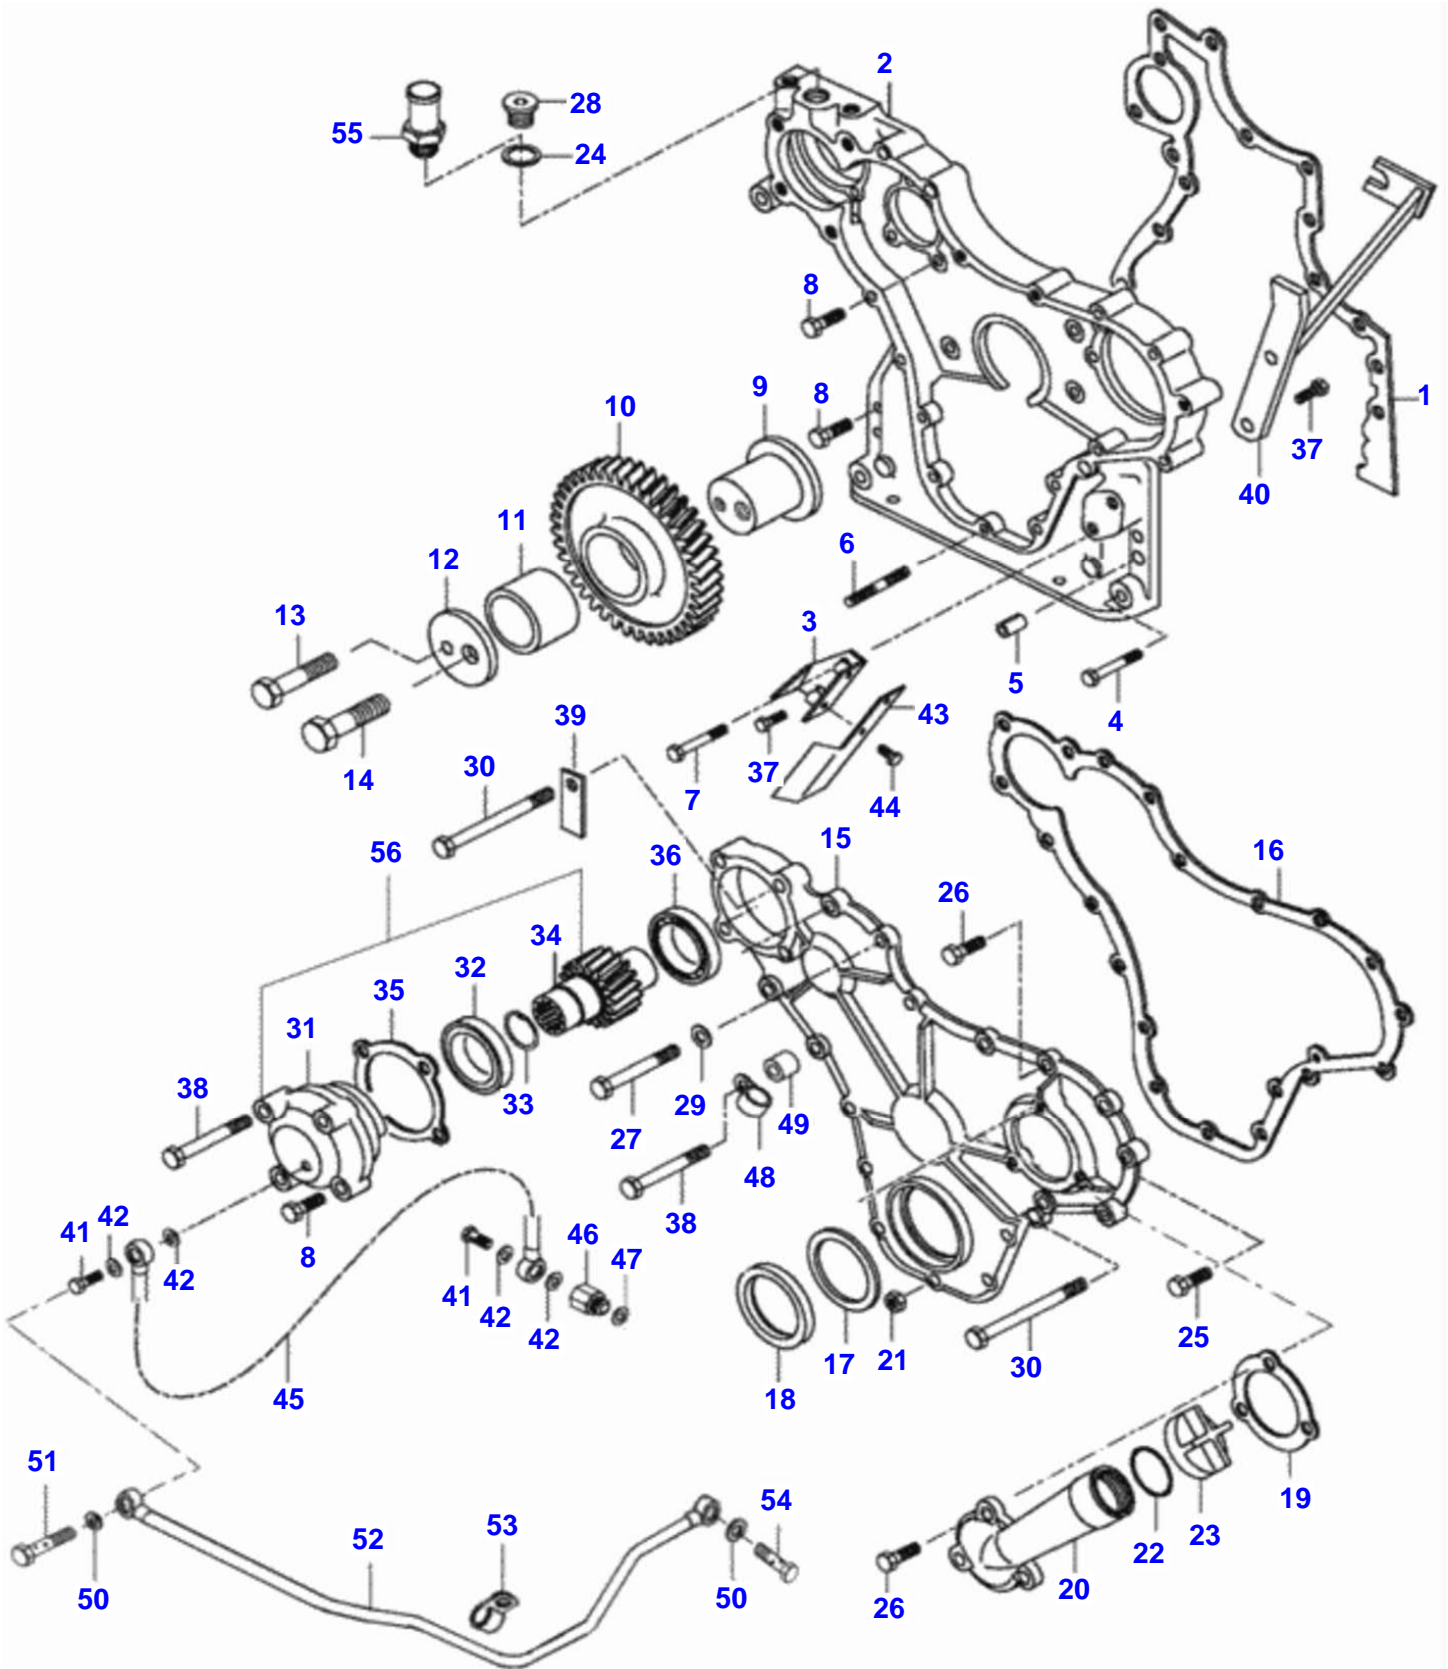

FOOTNOTE [A] DELIVERED ONLY COMPLETE WITH BLOCK

Flywheel And Gear Rim

Item	Part Number	Qty	Description	Comments
11	V836752443	1	Housing	
12	V598359850	2	Pin	
13	V581705440	2	Bolt	
14	V528902220	7	Bolt	
15	V581705030	6	Screw	
16	V528801800	3	Screw	
17	V500951000	3	Washer	
18	V614500002	1	Seal	S2
19	V836007572	1	Plug	
20	V453064283	1	Flywheel	
21	V836117970	1	Starter Ring	Number of teeth/spines 128
22	V528902230	7	Screw	
28	V504601000	3	Nut	
29	V546801800	3	Dog	
31	V31085500	1	Right Gasket	
	V31085600	1	Left Gasket	

Cylinder Head

Item	Part Number	Qty	Description
1	V836755385	1	Head
2	V836673175	8	Valve Guide
3	V836647936	4	Valve Seat
	V836647600	4	Valve Seat
4	V836647942	7	Pad
5	V836766301	1	Cylinder
6	V836646383	20	Screw
7	V546901435	8	Dog
8	V836746361	1	Cover
9	V836746362	1	Gasket
10	VHA9089	4	Screw
11	V836119855	4	Washer
12	V836012841	4	Washer
13	V546801900	4	Dog
14	V836655406	4	Nut
15	V640325018	1	Plug
16	V615881822	1	Collet
17	V835329746	4	Clamp
18	V836647835	2	Nut
19	V836647322	2	Nut
20	V836859109	2	Dog
21	V836647814	1	Hose
22	V595953360	2	Pin
24	V836640252	1	Eyelet
25	V836659103	1	Spring