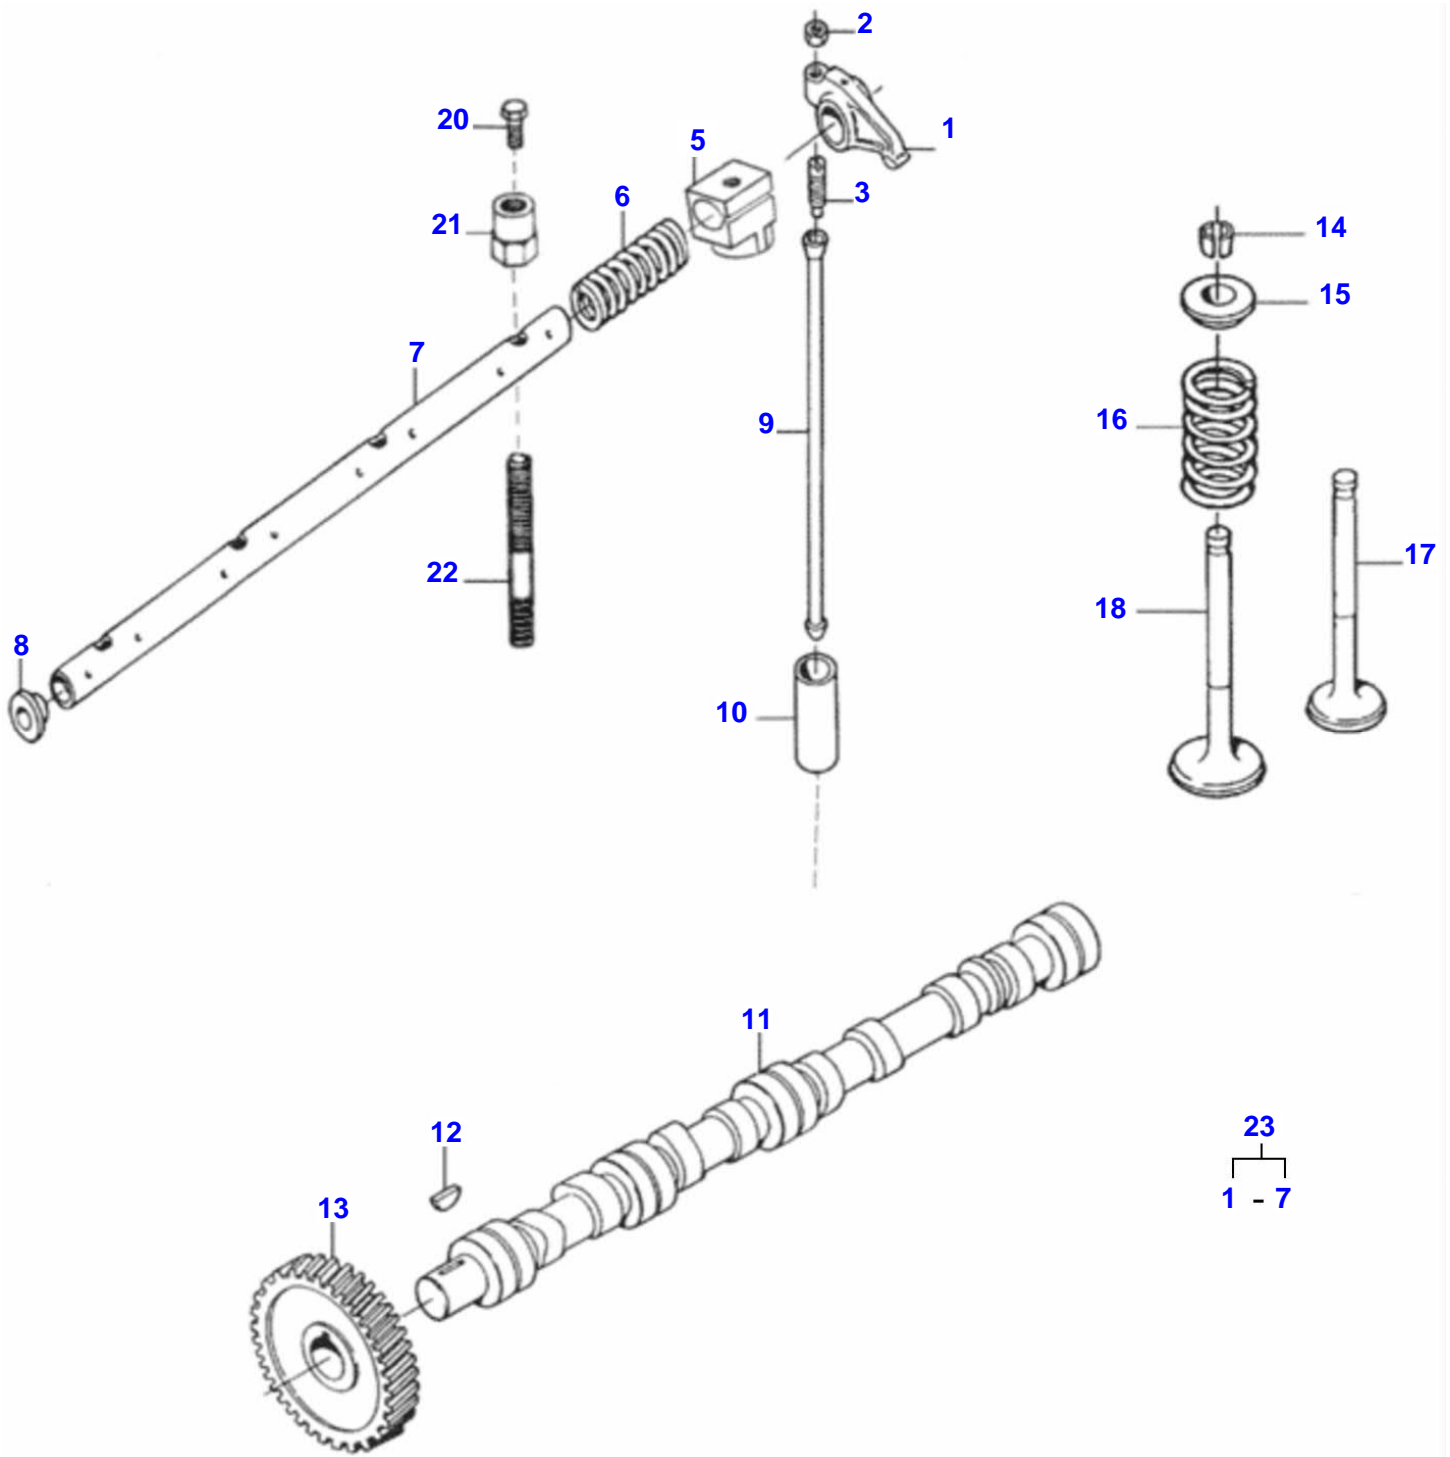

Valve Mechanism

Item	Part Number	Qty	Description
1	V836667042	8	Complete
2	V512861000	8	Nut
3	V837069023	8	Bolt
5	V836655869	4	Bracket
6	V836655884	3	Spring
7	V836755871	1	Shaft
8	V837069020	2	Plug
9	V836655867	8	Rod
10	V836014264	8	Tappet
11	V836746375	1	Shaft
12	V603305760	1	Key
13	V836646389	1	Gear
14	V836646382	16	Valve Cotter
15	V836646381	8	Spring Plate
16	V836646380	8	Spring
17	V836646357	4	Valve Exhaust
18	V836646356	4	Valve Inlet
20	V528801780	4	Bolt
21	V836655406	4	Nut
22	V546801900	4	Dog
23	V836767044	1	Valve