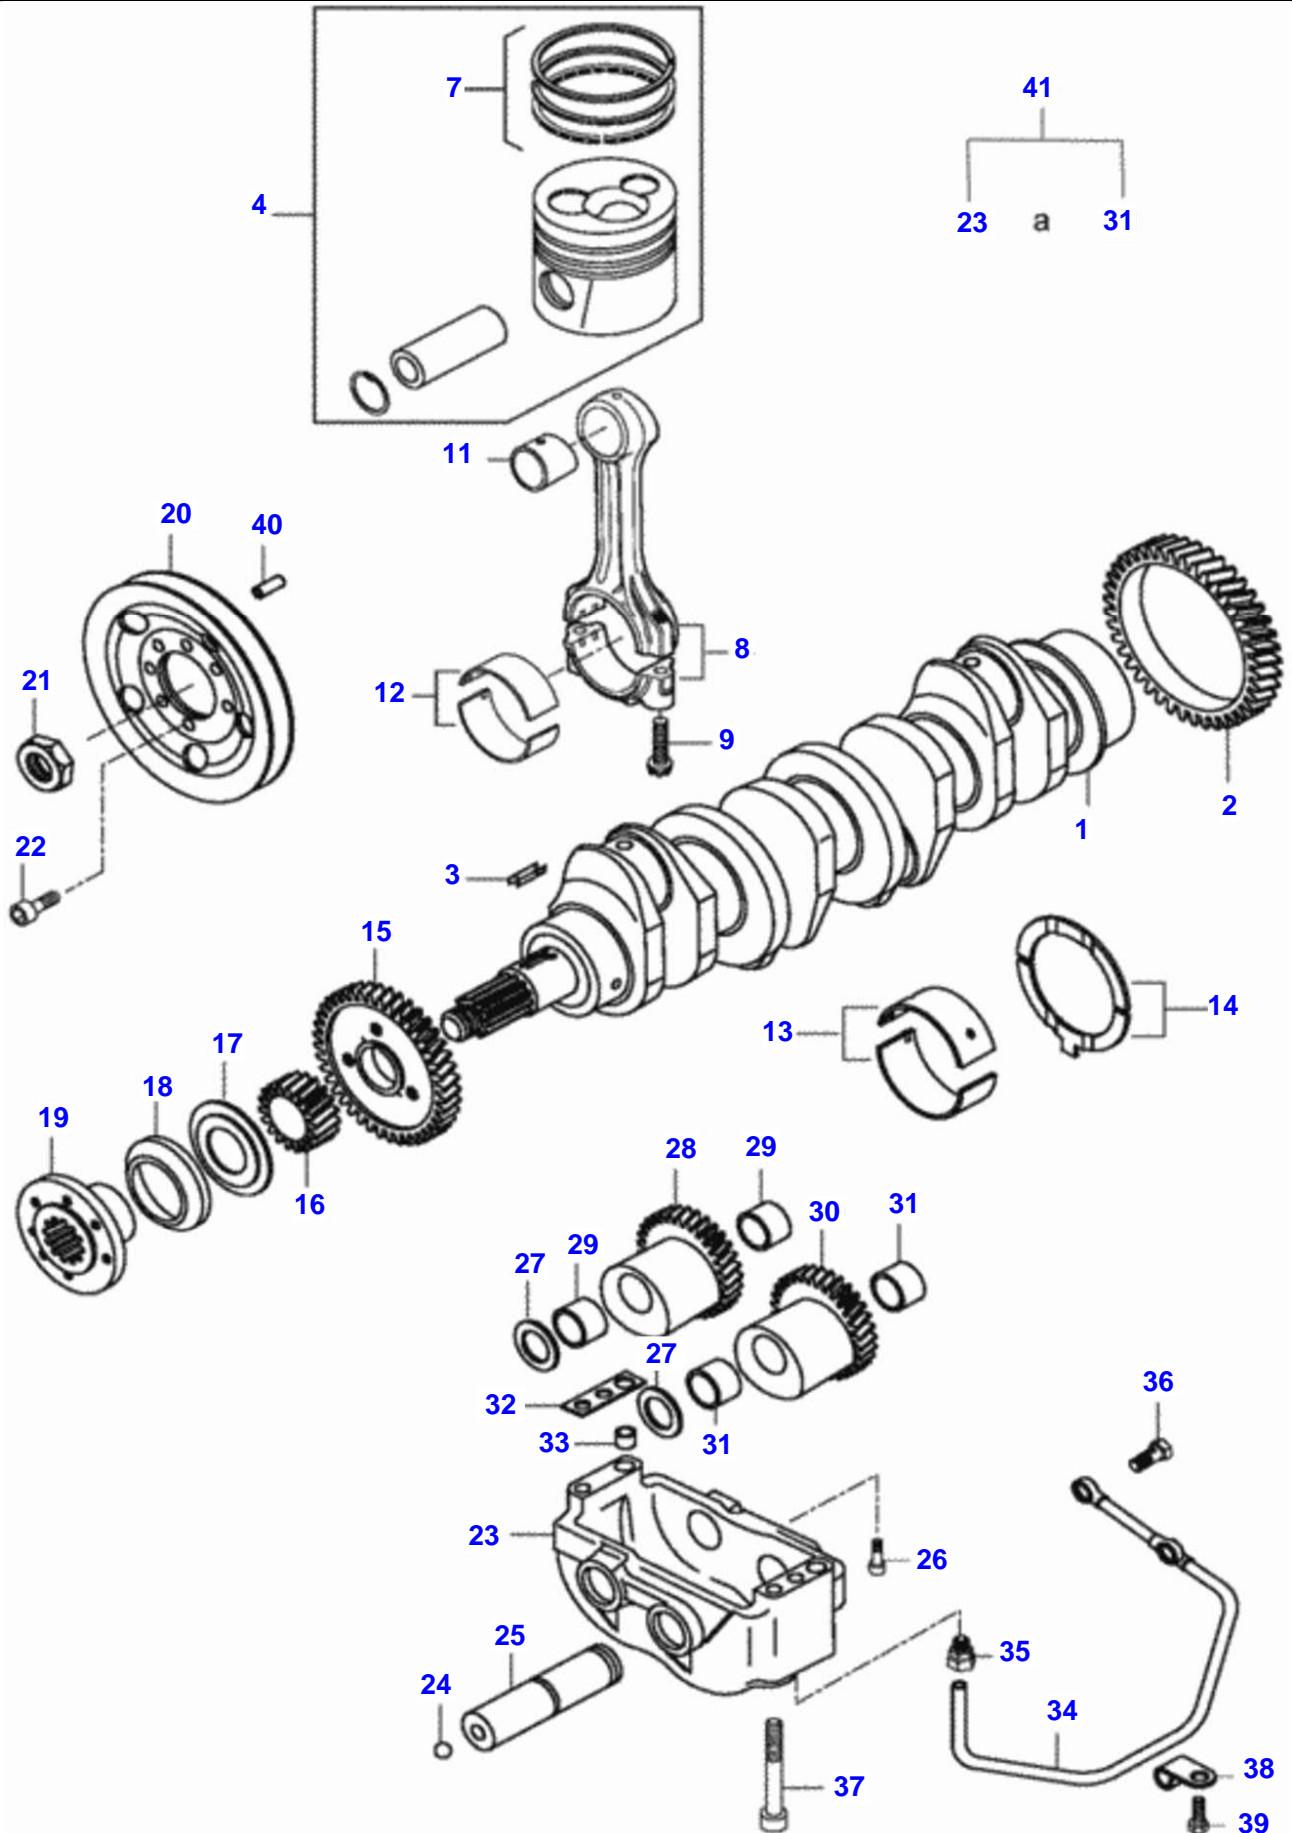

BL 88 TRACTOR (BR) - C008802
00002074

Crankshaft Mechanism

Item	Part Number	Qty	Description	Comments
1	V836752303	1	Crankshaft	Ref. 2
2	V836124524	1	Gear	
3	V603345110	1	Key	
4	V88605300	4	Complete Piston	
7	V836640126	4	Piston Ring Set	
8	V82659800	1	Kit, Conrod	
9	V836864141	8	Screw	
11	V836110646	4	Bush	
12	V836112763	4	Slider Bearing	0,50mm
	V836112767	4	Slider Bearing	1,50mm
	V836112762	4	Slider Bearing	0,25mm
	V836112765	4	Slider Bearing	1,00mm
	V836110552	4	Big End Bearing	[A]
13	V836655539	5	Big-end Bearing	1,50mm
	V836655537	5	Big-end Bearing	0,50mm
	V836655536	5	Big-end Bearing	0,25mm
	V836655538	5	Big-end Bearing	1,00mm
	V836655514	5	Big-end Bearing	[A]
14	V836120333	2	Washer	0,20mm
	V836119459	2	Washer	[A]
	V836120332	2	Washer	0,10mm
15	V836119550	1	Gear	
16	V836122840	1	Gear	
17	V836129781	1	Ring	
18	V836136271	1	Dustcap	
19	V836846463	1	Hub	
20	V836655449	1	Pulley	
21	V836647310	1	Nut	
22	V581804580	6	Bolt	
23	V836747348	1	Housing	
24	V616810103	2	Ball	
25	V836146879	2	Shaft	
26	V581804200	2	Bolt	
27	V836146880	4	Washer	
28	V836146877	1	Gear	Ref. 29
29	V836146876	2	Bush	
30	V836146878	1	Gear	Ref. 31
31	V836146876	2	Bush	
32	V836119920	X	Shim	
33	V598359850	2	Pin	
34	V836747478	1	Pipe	
35	V641016008	1	Connection	
36	V640435008	2	Bolt	
37	V581805170	4	Allen Bolt	
38	V602071608	1	Clamp	
39	VHA6313	1	Screw	
40	V595953360	1	Pin	
41	V836766123	1	Engine	

FOOTNOTE [A] STANDARD