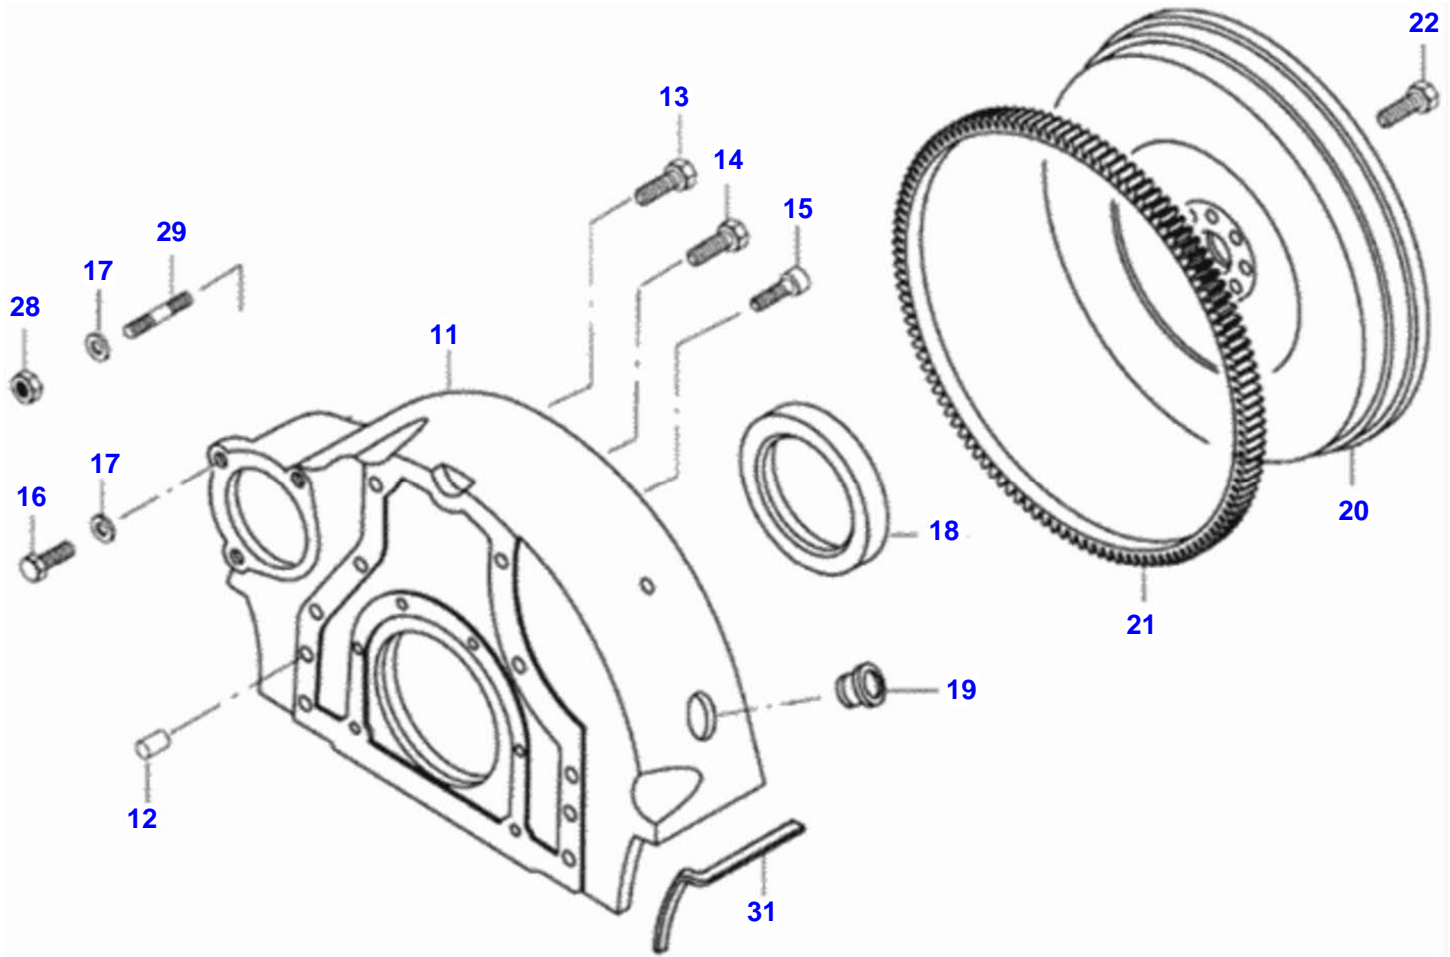

Flywheel And Gear Rim

Item	Part Number	Qty	Description	Comments
11	V836752443	1	Housing	
12	V598359850	2	Pin	
13	V581705440	2	Bolt	
14	V528902220	7	Bolt	
15	V581705030	6	Screw	
16	V528801800	3	Screw	
17	V500951000	3	Washer	
18	V614500002	1	Seal	S2
19	V836007572	1	Plug	
20	V453064283	1	Flywheel	
21	V836117970	1	Starter Ring	Number of teeth/spines 128
22	V528902230	7	Screw	
28	V504601000	3	Nut	
29	V546801800	3	Dog	
31	V31085500	1	Right Gasket	
	V31085600	1	Left Gasket