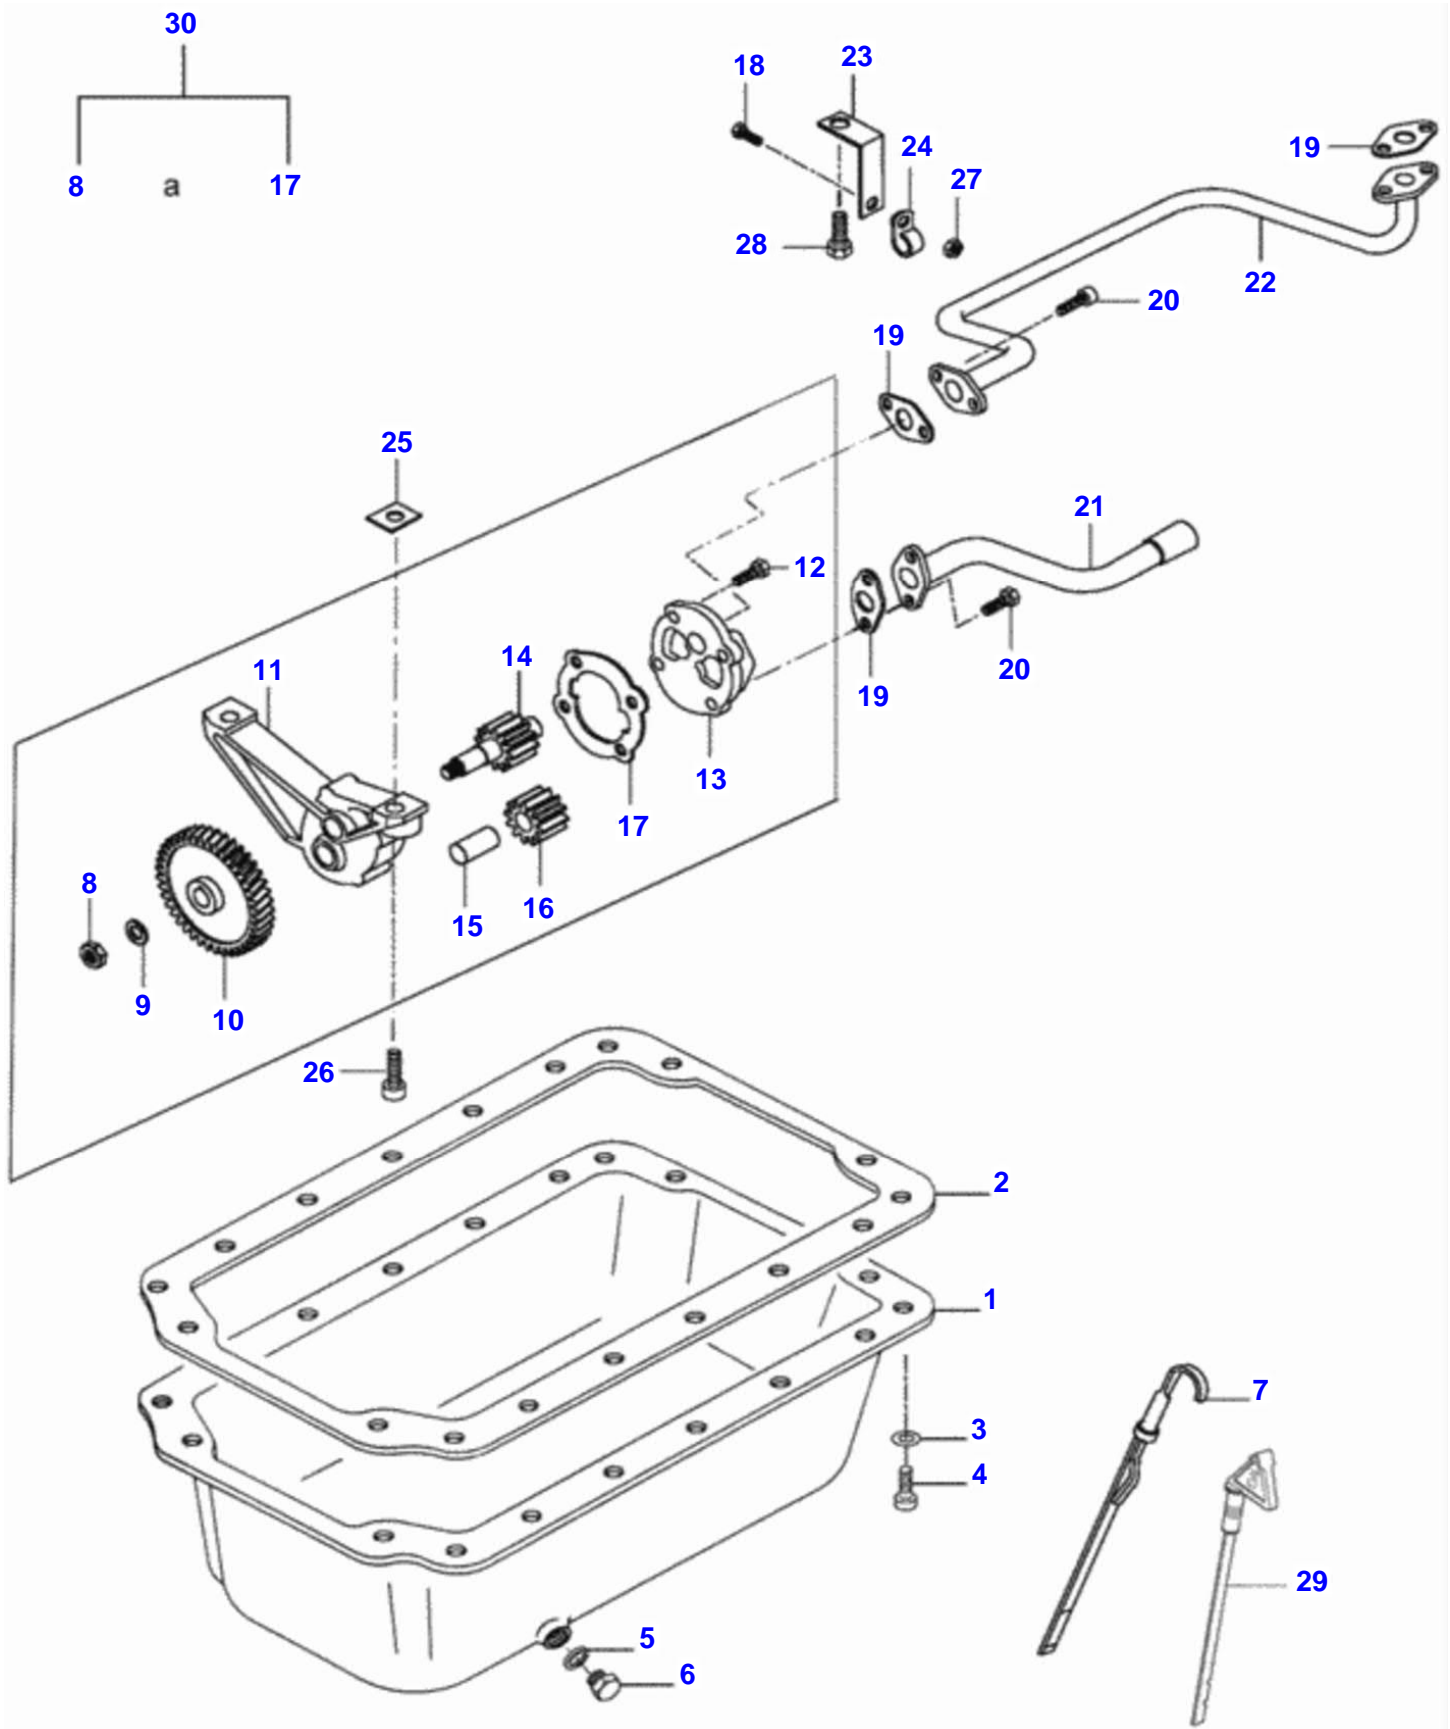

Sump

Item	Part Number	Qty	Description	Comments
1	V836128794	1	Oil Sump	
2	V836107726	1	Gasket	S2
3	V500950800	22	Washer	
4	V581804580	22	Bolt	
5	V615881827	1	Ring	S2
6	V836655493	1	Plug	
7	V836014330	1	Measuring	
8	V504861000	1	Nut	
9	V836122910	1	Washer	
10	V836338667	1	Gear	
11	V836120195	1	Housing	
12	V528801380	4	Bolt	
13	V836119794	1	Cover	
14	V836652600	1	Gear	
15	V836120191	1	Shaft	
16	V836120193	1	Gear	
17	V836119796	1	Gasket	S2
18	V528801362	1	Bolt	
19	V836008449	3	Gasket	S2
20	V581804600	6	Bolt	
21	V836759171	1	Pipe	
22	V836746457	1	Pipe	
23	V836746572	1	Bracket	
24	V602074618	1	Clamp	
25	V836007871	1	Spacing Plate	
26	V581805050	2	Bolt	
27	V504800800	1	Nut	
28	V528801780	1	Bolt	
29	V836666908	1	Measuring	
30	V836652603	1	Built Oil Pump