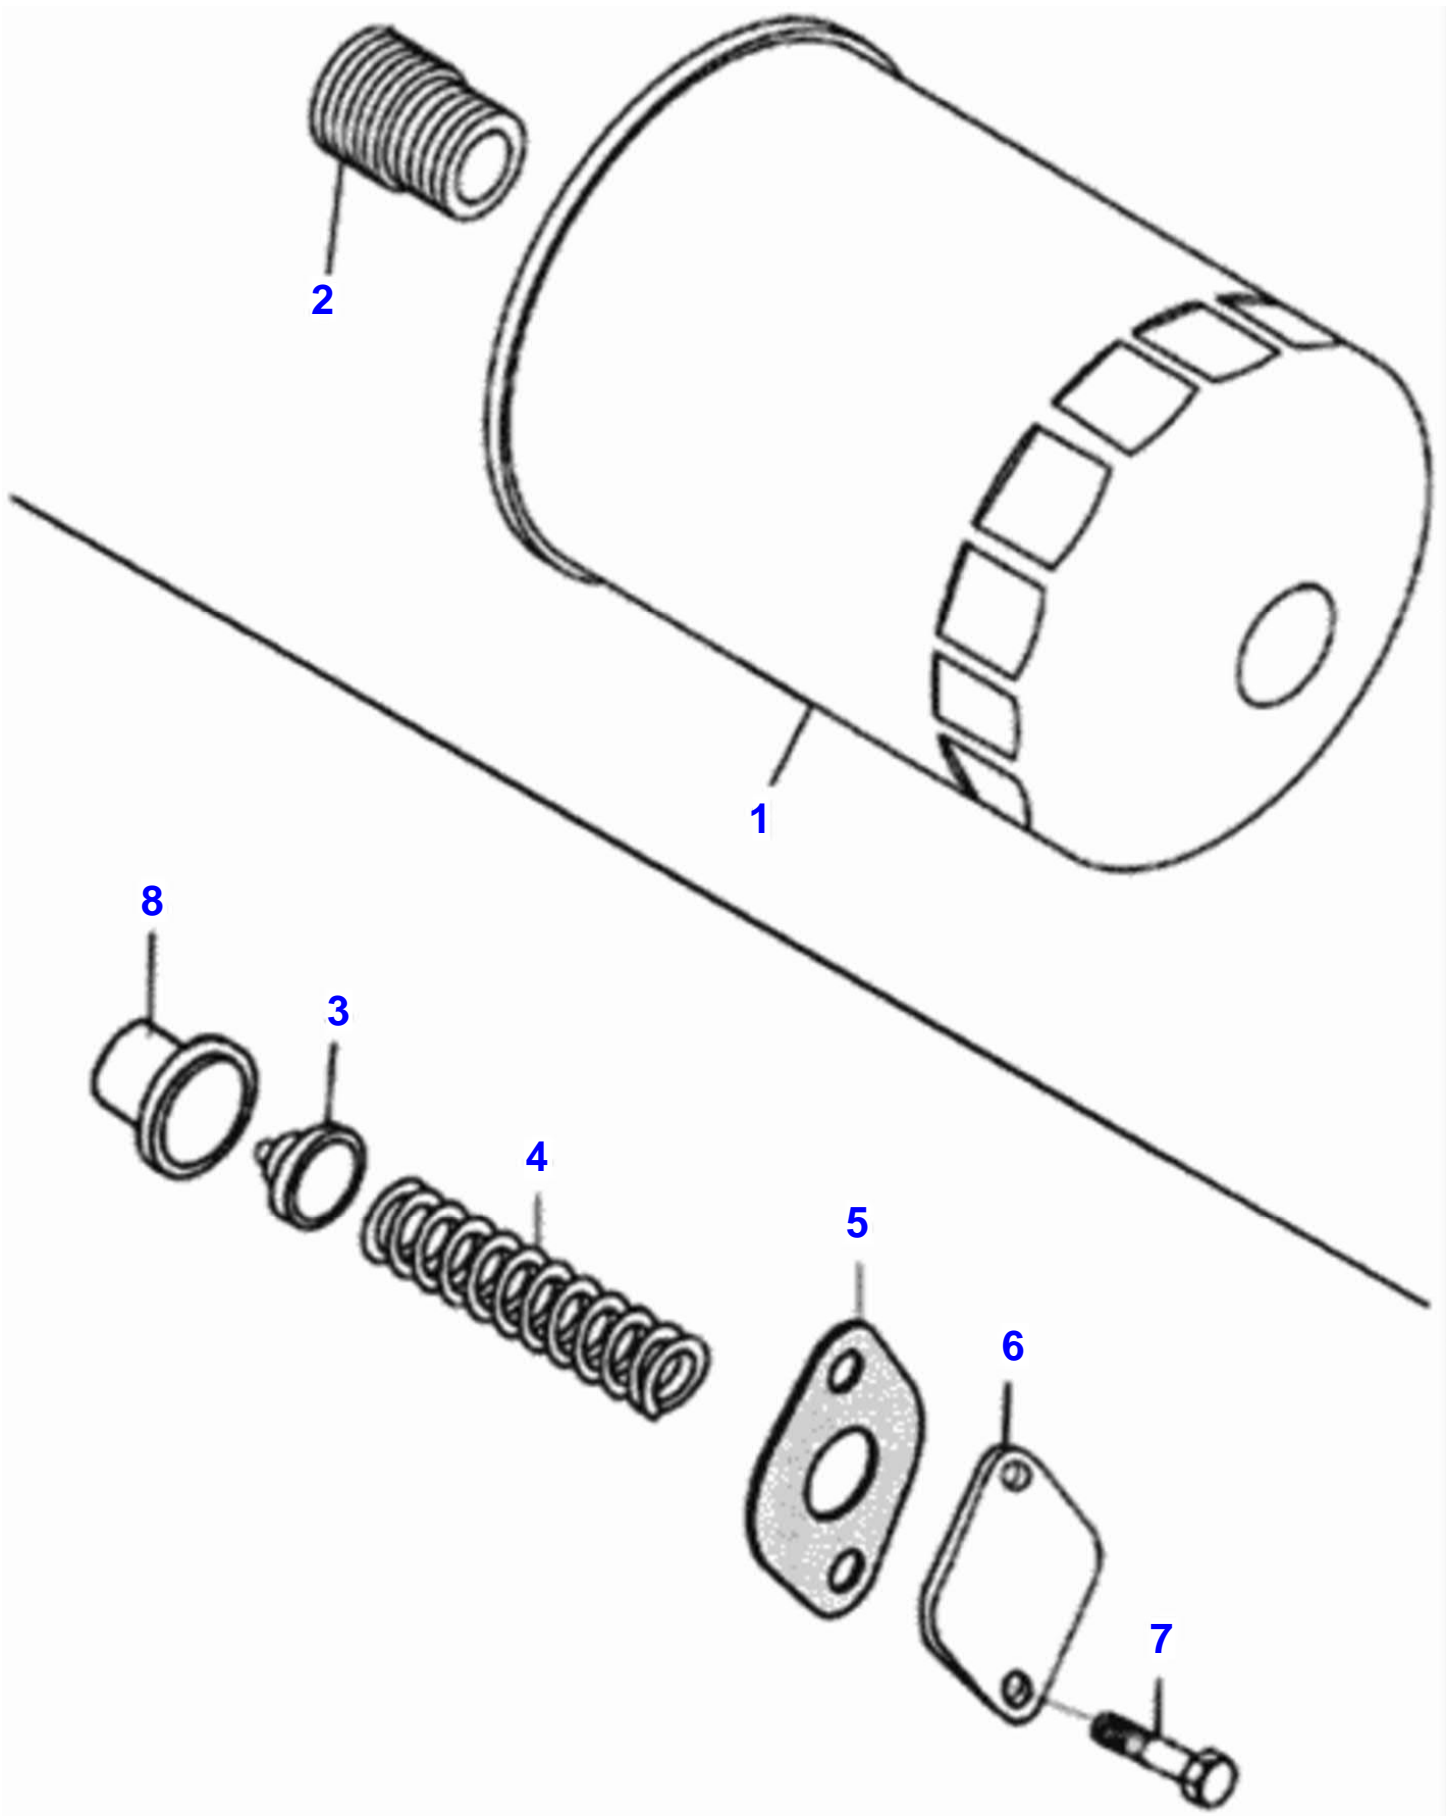

Oil Filter

Item	Part Number	Qty	Description	Comments
1	V836647133	1	Oil Filter	
2	V836647404	1	Connection	
3	V836659522	1	Plate	
4	V836864056	1	Spring	
5	V836322190	1	Gasket	S2
6	V836129849	1	Cover	
7	VHA9230	2	Screw	
8	V836659521	1	Retention