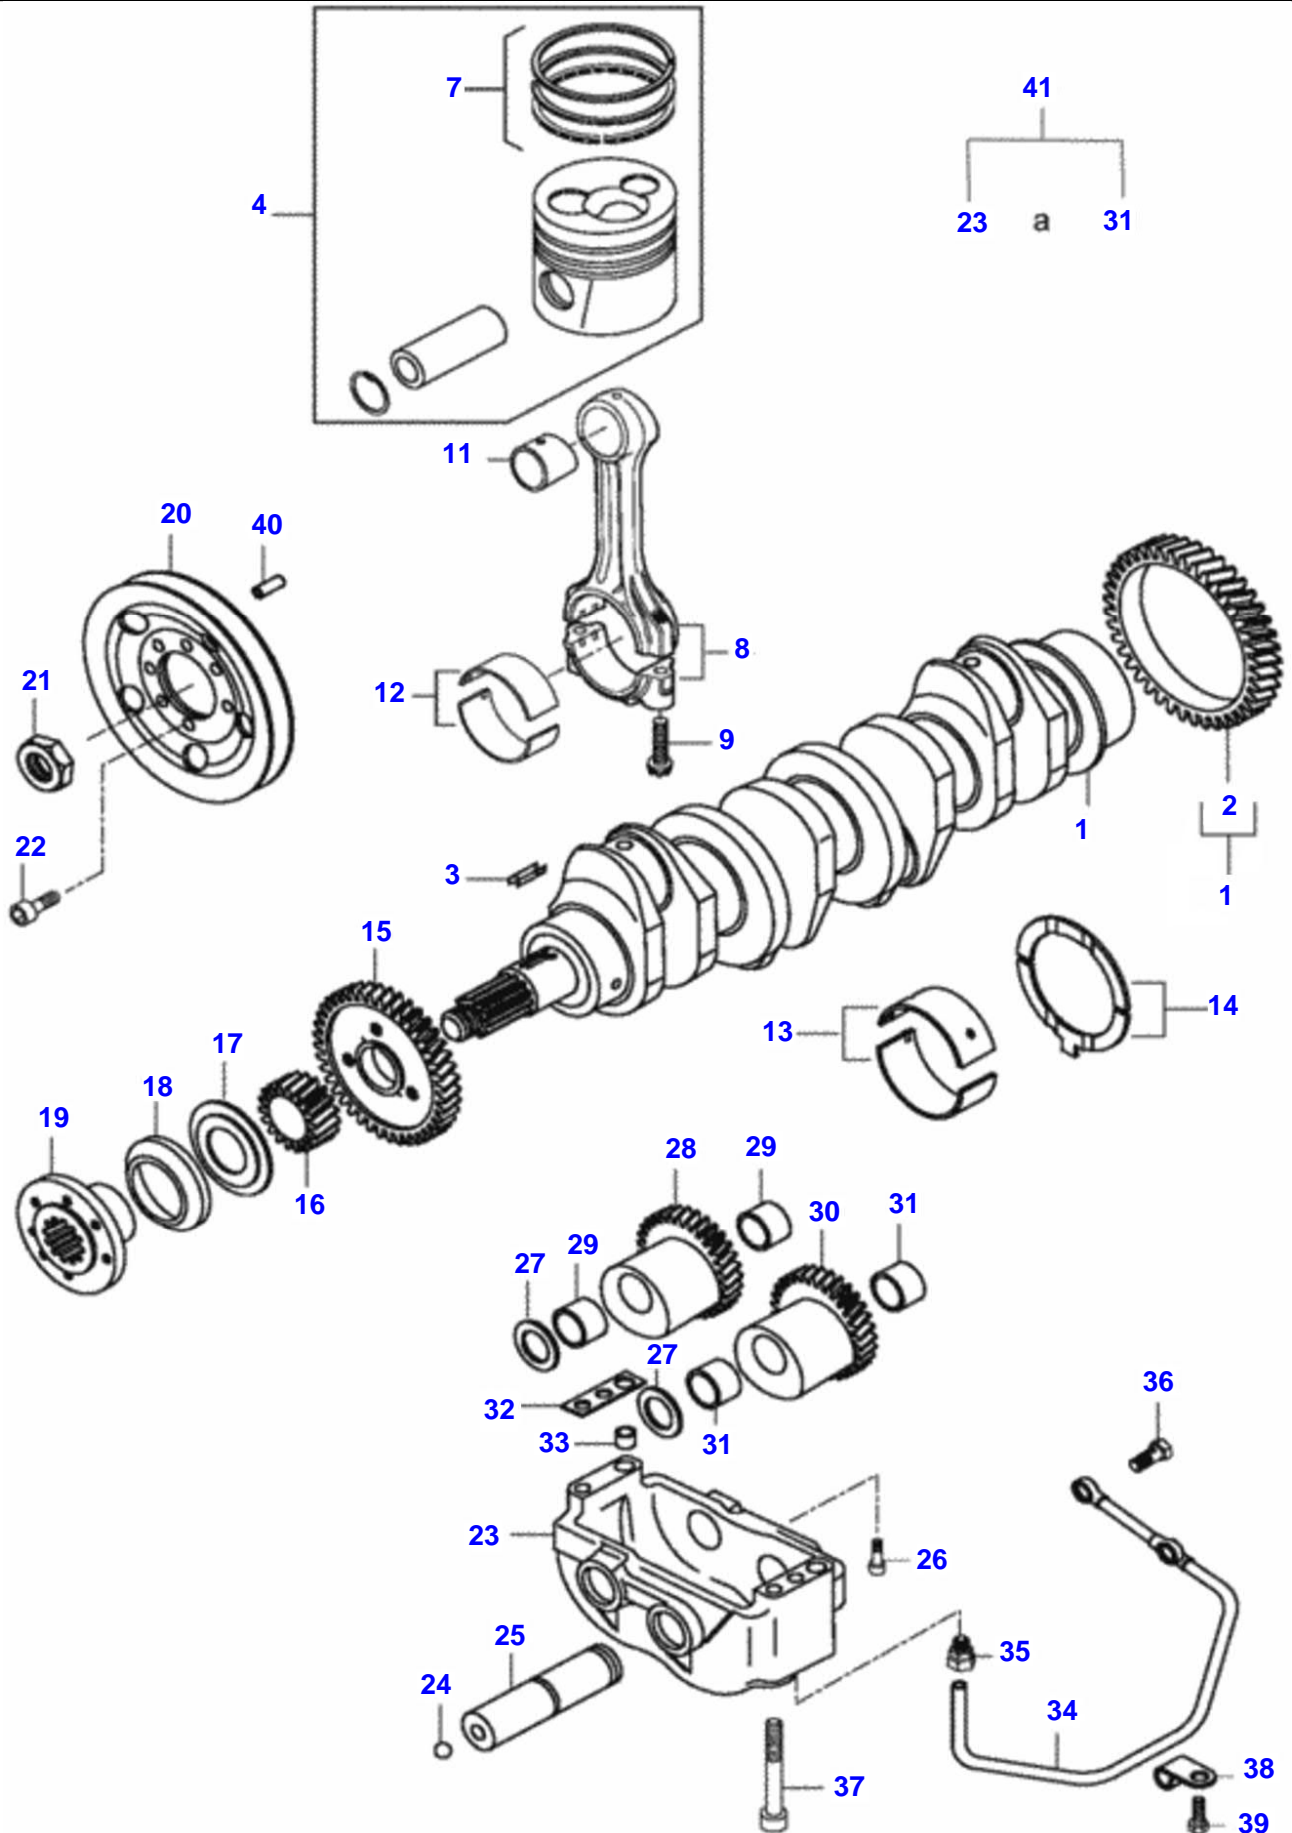

BM 100 GII TRACTOR (BR)
00002074

Item	Part Number	Qty	Description Comments	Technical Specification
1	V836752303	1	CRANKSHAFT	
2	V836124524	1	GEAR	
3	V603345110	1	KEY	
4	V88605300	4	PISTON	
7	V836640126	4	PISTON RING KIT	
8	V82659800	1	CONNECTING ROD KIT	
9	V836864141	8	CONNECTING ROD BOLT	
11	V836110646	4	BEARING BUSH	STD
12	V836112767	4	BEARING SHELL 1,50mm	
	V836110552	8	BEARING SHELL	
	V836112762	4	BEARING SHELL 0,25mm	
	V836112763	4	BEARING SHELL 0,50mm	
	V836112765	4	BEARING SHELL 1,00mm	
13	V836655514	5	MAIN BEARING [A]	
	V836655536	5	MAIN BEARING 0,25mm	
	V836655537	5	MAIN BEARING 0,50mm	
	V836655539	5	MAIN BEARING 1,50mm	
	V836655538	5	MAIN BEARING 1,00mm	
14	V836120333	2	THRUST WASHER 0,20mm	
	V836120332	2	THRUST WASHER 0,10mm	
	V836119459	2	THRUST WASHER Standard	
15	V836119550	1	GEAR,CRANKSHAFT	
16	V836122840	1	GEAR,CRANKSHAFT	
17	V836129781	1	RING	
18	V836136271	1	SHIELD	
19	V836846463	1	CRANKSHAFT HUB	
20	V836655449	1	CRANKSHAFT V-BELT PULLEY	
21	V836647310	1	CRANKSHAFT NUT	
22	V581804580	6	HEX SOCKET SCREW	
23	V836747348	1	HOUSING	
24	V616810103	2	BALL	
25	V836146879	2	SHAFT	
26	V581804200	2	HEX SOCKET SCREW	
27	V836146880	4	THRUST WASHER	
28	V836146877	1	GEAR	
29	V836146876	2	BEARING BUSH	
30	V836146878	1	GEAR	
31	V836146876	2	BEARING BUSH	
32	V836119920	X	SHIM	
33	V598359850	2	PIN	
34	V836747478	1	OIL PIPE	
35	V641016008	1	STRAIGHT FITTING	
36	V640435008	2	BANJO BOLT	
37	V581805170	2	HEX SOCKET SCREW	
38	V602071608	1	HOSE CLIP	
39	VHA6313	1	SCREW	M6 X 16 ISO 8.8
40	V595953360	1	PIN	
41	V836766123	1	COUNTERWEIGHT [A] STANDARD