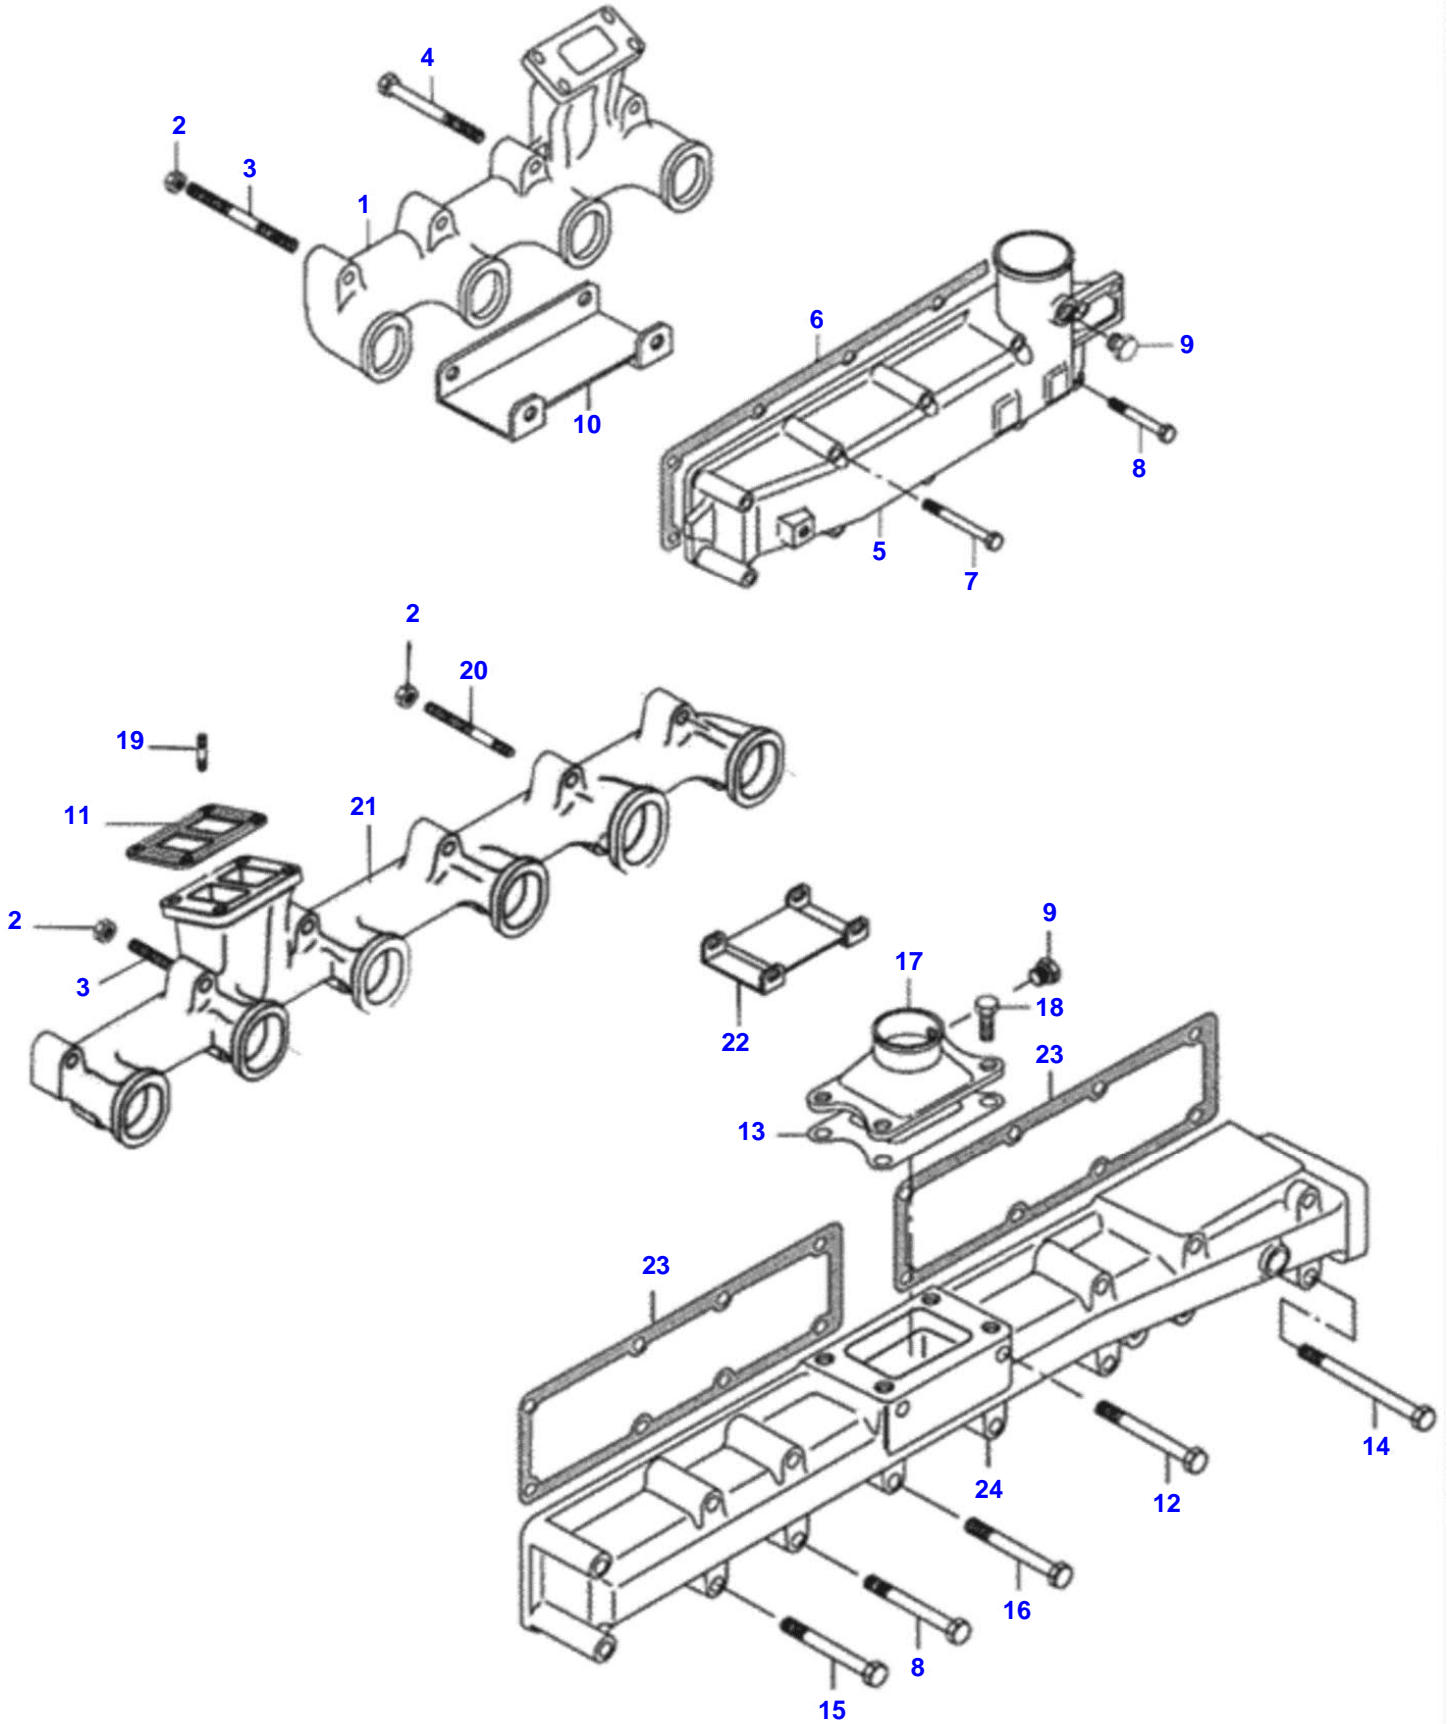

BM 100 GII TRACTOR (BR)
00000306

Item	Part Number	Qty	Description Comments	Technical Specification
1	V836747524	1	EXHAUST MANIFOLD	
2	VJB1110	3	NUT	M10
3	V546801960	3	STUD BOLT	
4	VHA8340	6	SCREW	M10 X 100 SFS_EN_ISO_4014 M8.8
5	V836747044	1	MANIFOLD	
6	V836747595	1	INTAKE MANIFOLD GASKET	
7	VHA8329	8	SCREW	M8 X 70 SFS_EN_ISO_4014 8.8
8	V529801470	1	HEX CAP SCREW	
9	V836114958	1	PLUG	
10	V836647945	1	SUPPORT