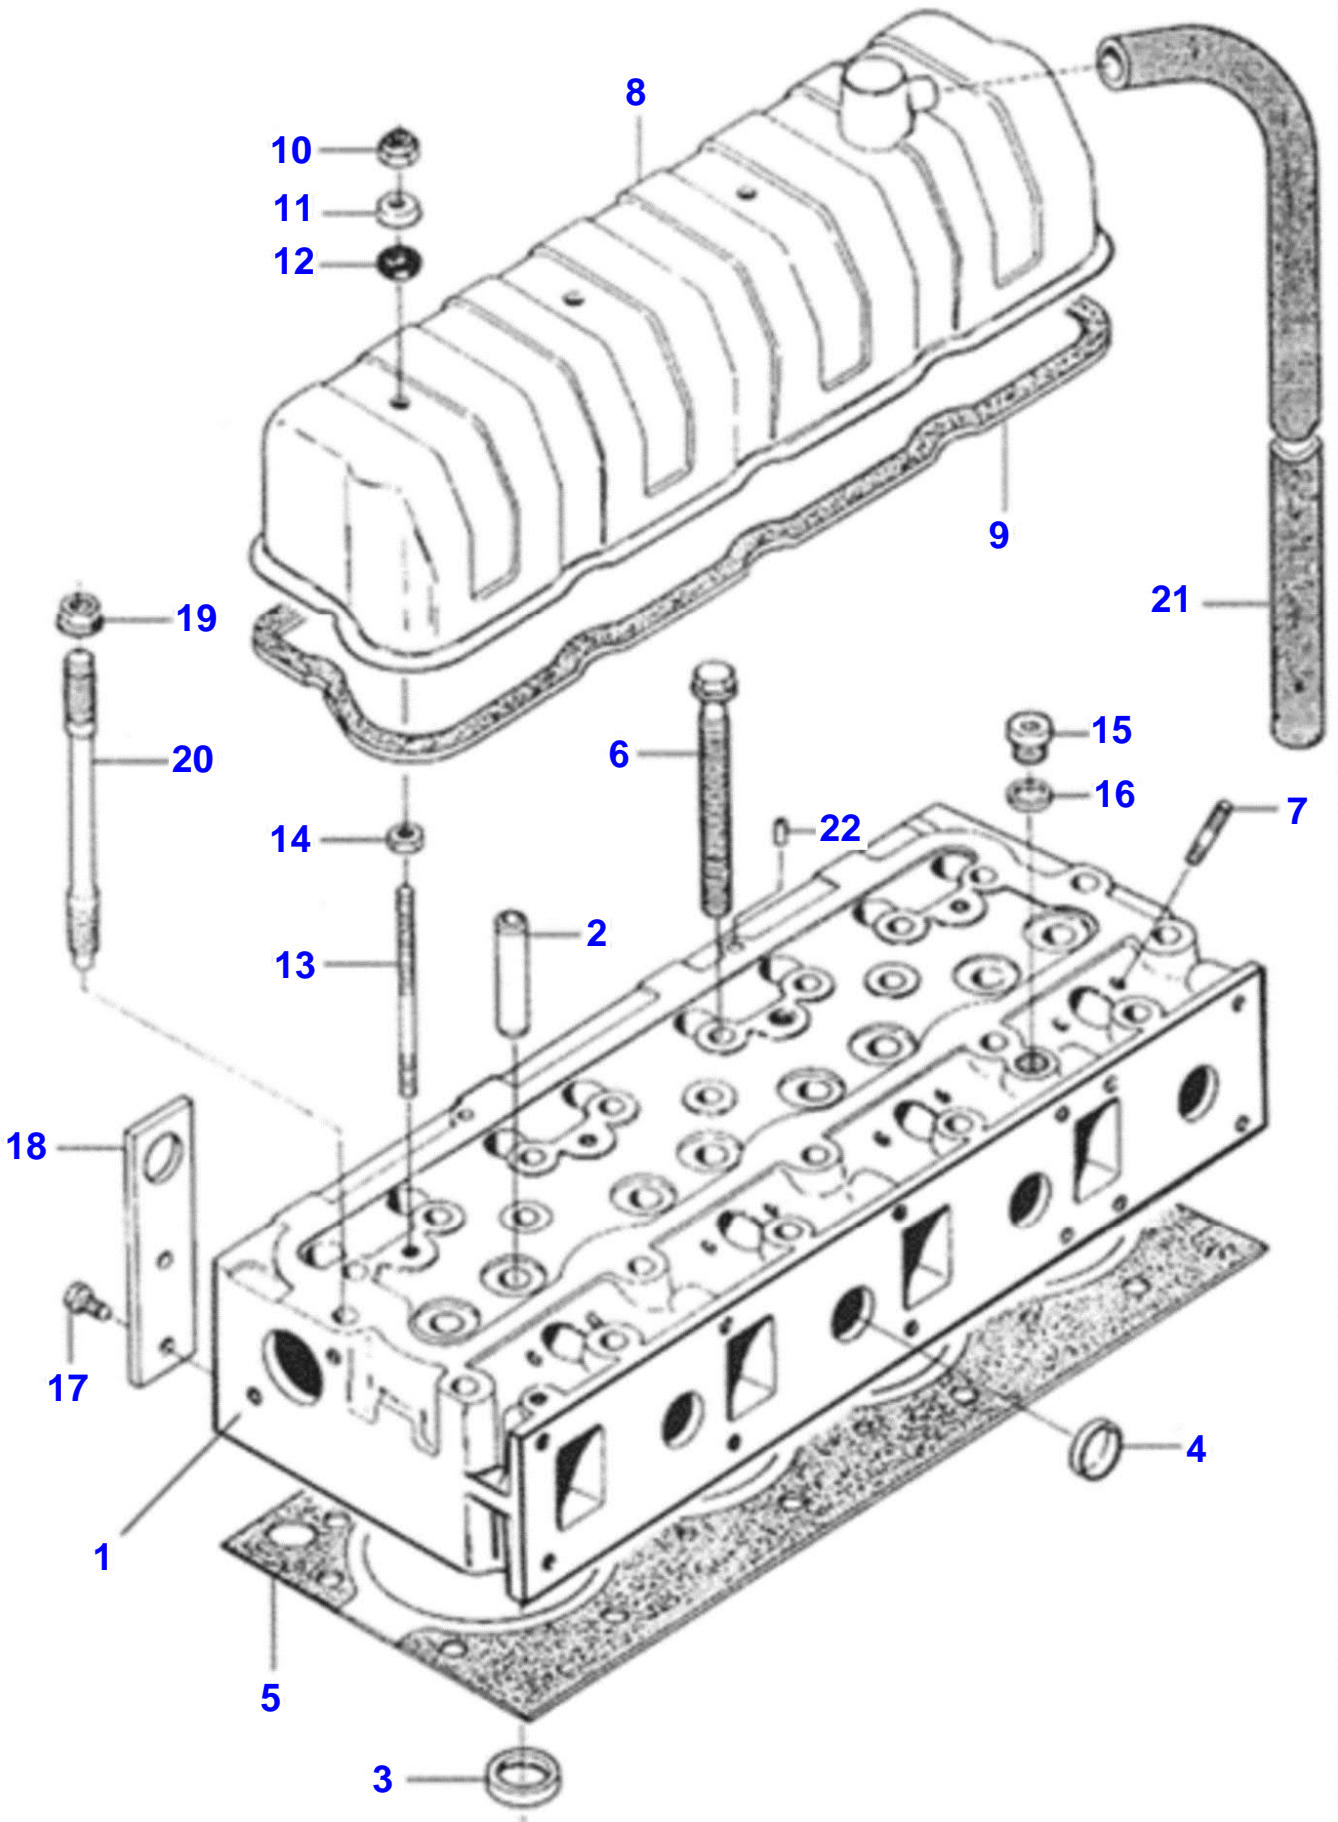

BM 100 GII TRACTOR (BR)
00000825

Item	Part Number	Qty	Description Comments	Technical Specification
1	V836755385	1	CYLINDER HEAD	
2	V836673175	8	VALVE GUIDE	
3	V836647936	4	VALVE SEAT	
	V836647600	4	VALVE SEAT	
4	V836647942	7	CUP PLUG	
5	V836766301	1	CYLINDER HEAD GASKET	
6	V836646383	20	SCREW	
7	V546901435	8	STUD BOLT	
8	V836746361	1	VALVE ROCKER COVER UP TO SERIAL OR ENGINE NUMBER EY82683	
	V837070461		VALVE ROCKER COVER FROM SERIAL OR ENGINE NUMBER EY82683	
9	V836746362	1	VALVE ROCKER COVER GASKET UP TO SERIAL OR ENGINE NUMBER EY82683	
	V836767244		VALVE ROCKER COVER GASKET FROM SERIAL OR ENGINE NUMBER EY82683	
10	VJB8905	4	LOCKNUT	M10 SFS_EN_ISO_10511
11	V836119855	4	WASHER	
12	V836012841	4	RUBBER BUSH	
13	V546801900	4	STUD BOLT	
14	VJB1110	4	NUT	M10
15	V640325018	1	PLUG	
16	V615881822	1	SEALING WASHER	
17	V528801380	4	HEX CAP SCREW	
18	V836855349	2	LIFT EYE	
19	V836859110	2	NUT	
20	V836859109	2	STUD BOLT	
21	V836755007	1	RUBBER HOSE	
22	V595953360	2	PIN