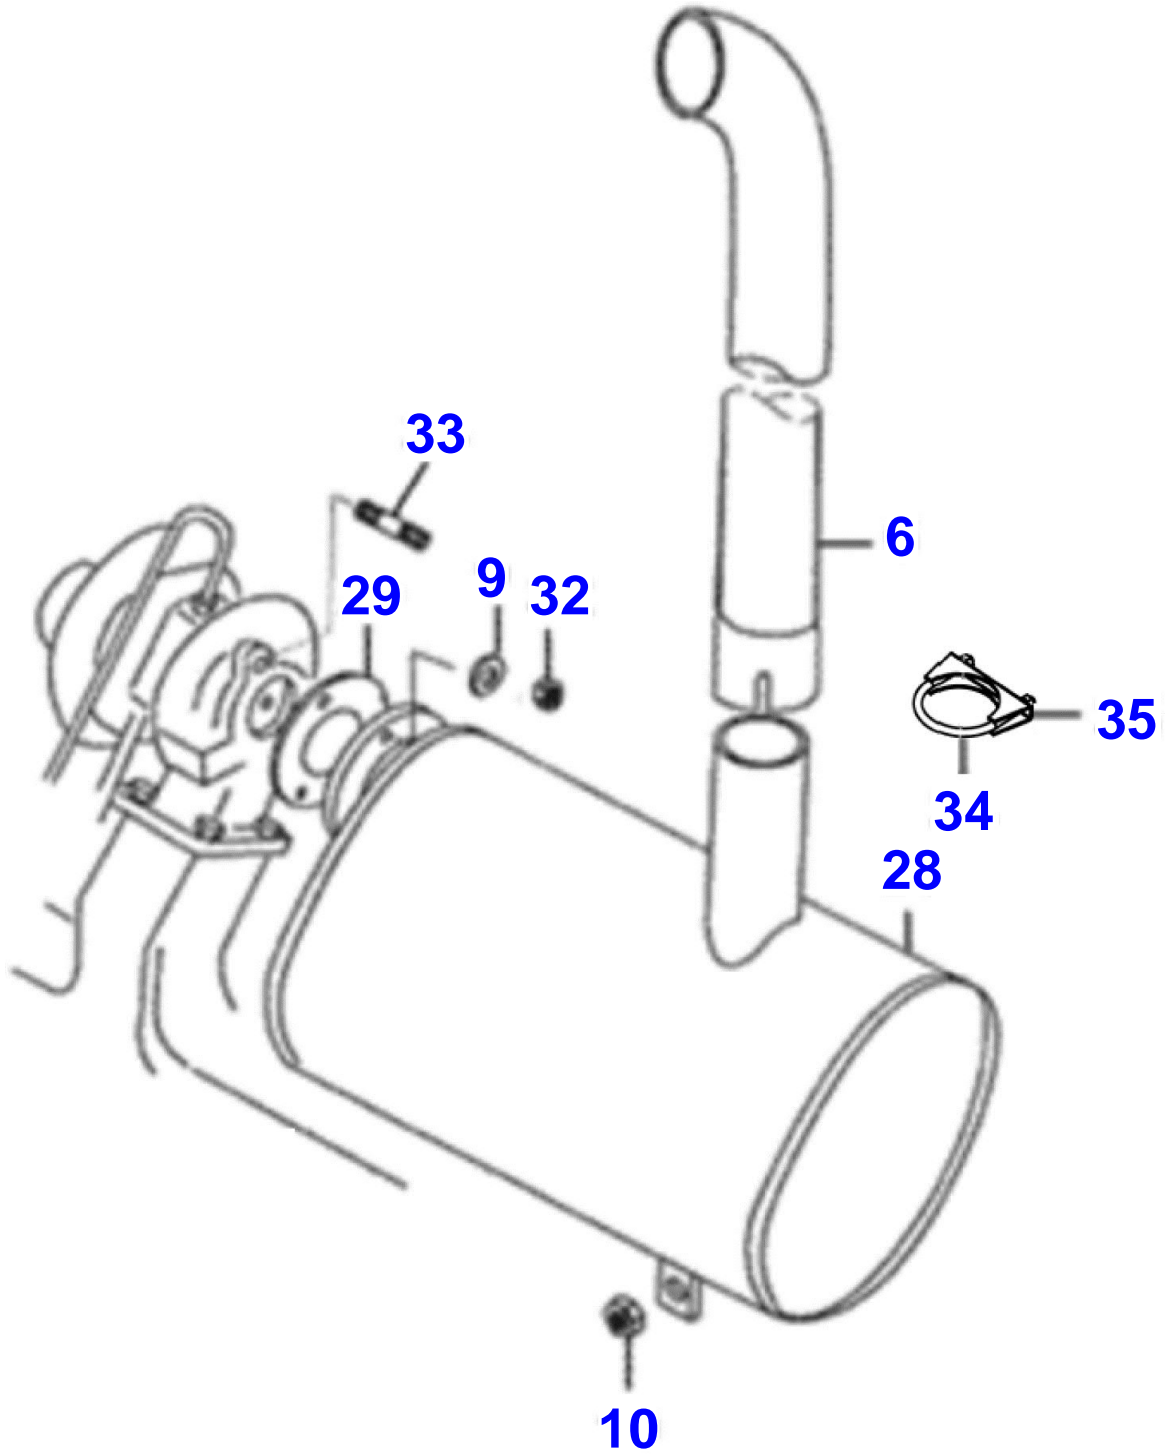

Item	Part Number	Qty	Description Comments	Technical Specification
6	V82012620	1	TAIL PIPE	
9	VJD3108	3	WASHER	2 DIN127
10	V513601002	1	NUT	
28	V32059420	1	MUFFLER	
29	V32589800	1	GASKET	
32	VJB1108	3	NUT	M8
33	V546801380	3	STUD BOLT	
34	V82082600	1	CLIP	
35	V82082700	1	SUPPORT