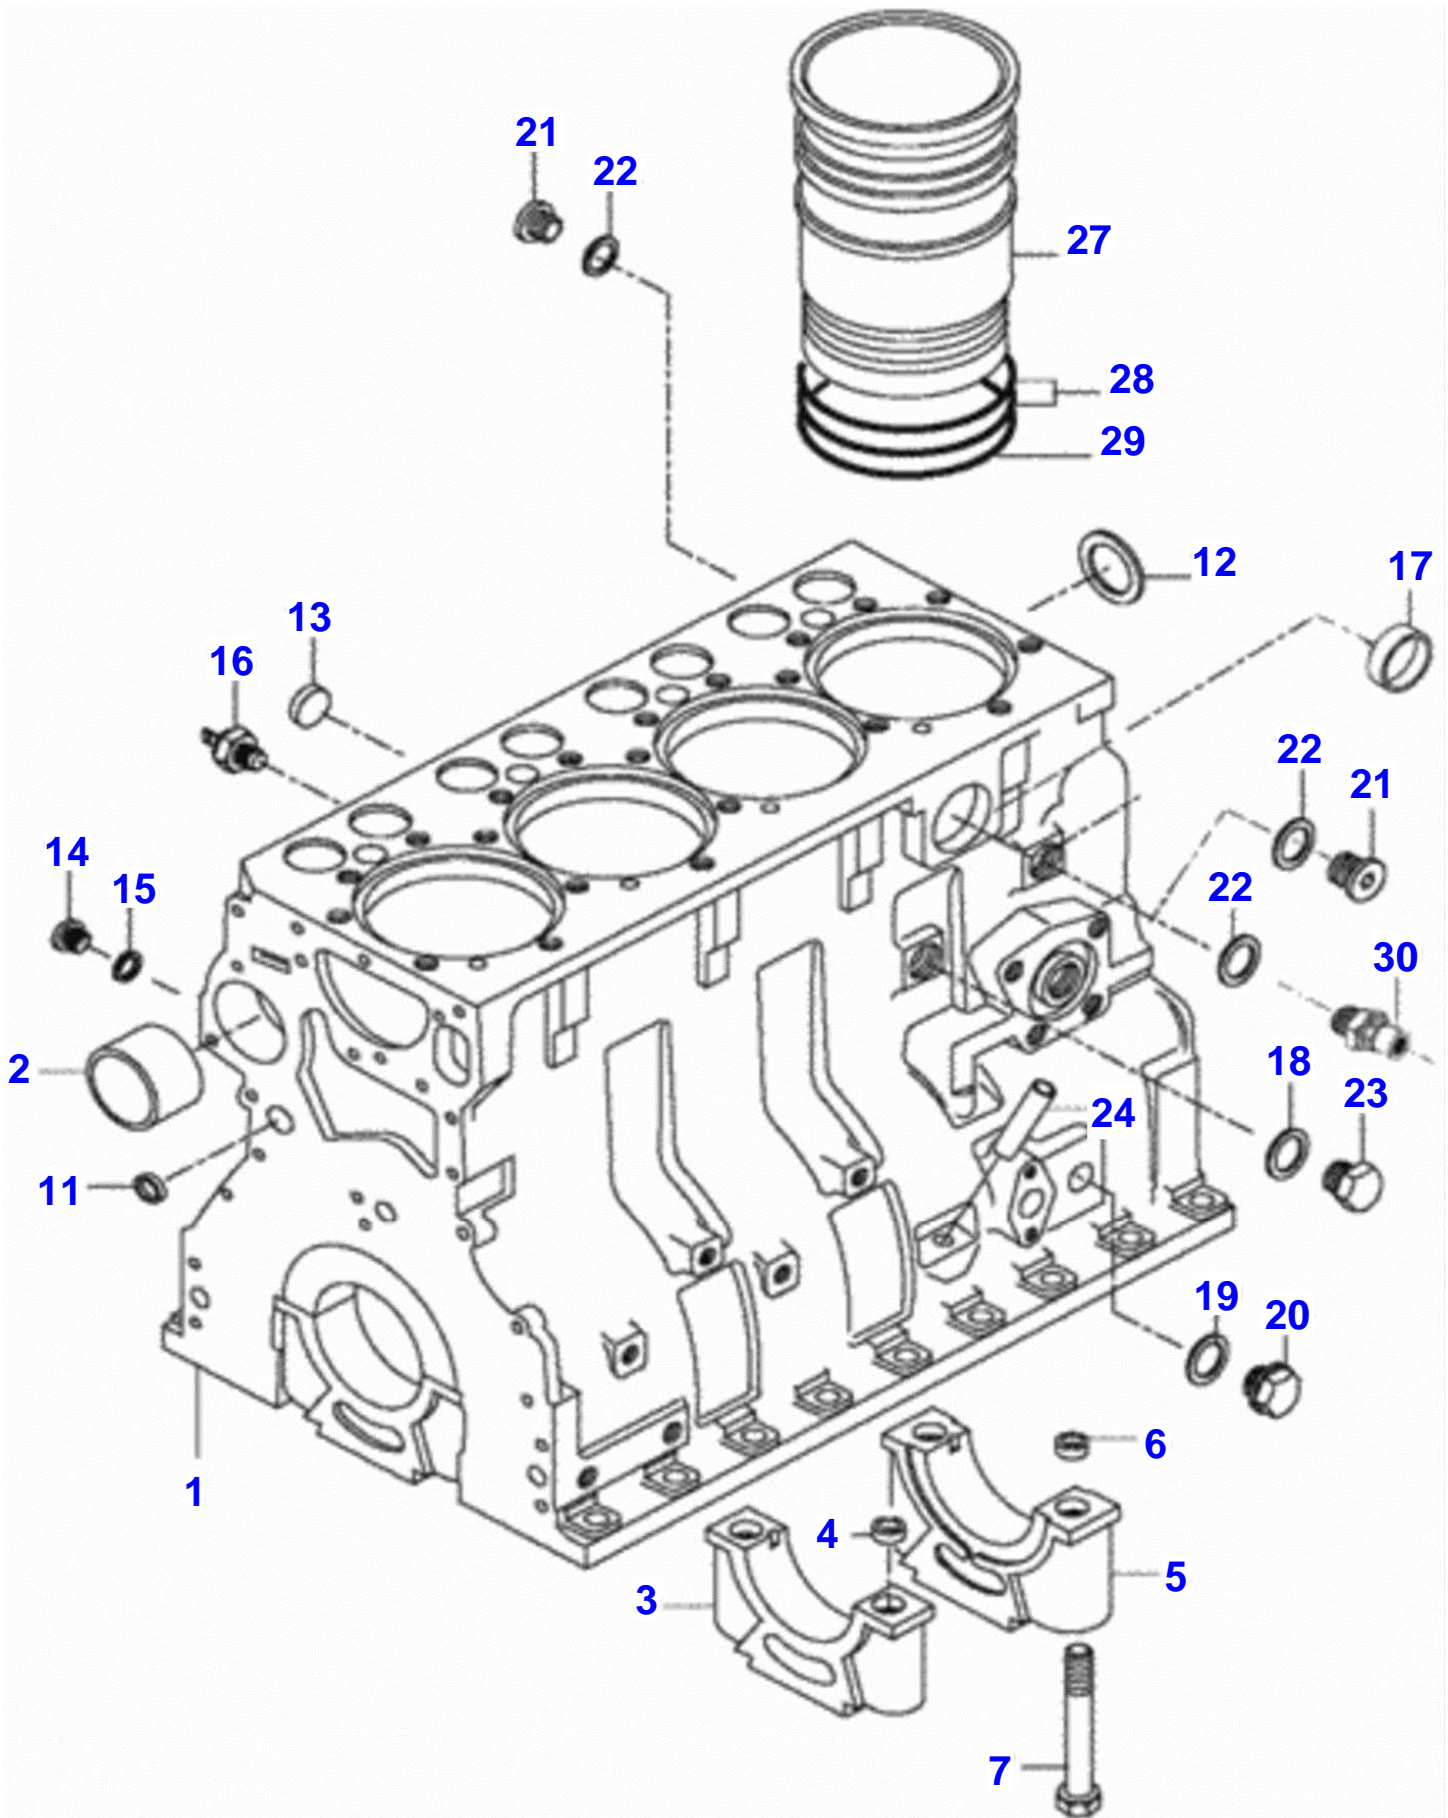

BM 100 GII TRACTOR (BR)
00003333

Item	Part Number	Qty	Description Comments	Technical Specification
1	V836766377	1	CYLINDER BLOCK	
2	V836866069	1	CAMSHAFT BEARING BUSH	
3		4	BEARING COVER [A]	
4	V836214478	8	GUIDE SLEEVE	
5		1	BEARING COVER [A]	
6	V836214478	2	GUIDE SLEEVE	
7	V529903180	10	HEX CAP SCREW	
11	V640016016	4	CUP PLUG	
12	V836529872	1	PLUG	
13	V640016018	1	CUP PLUG	
14	VGR0261	2	PLUG	M10 X 1 DIN910 5.8
15	V615571014	3	SEALING WASHER	
16	V887283760	1	PRESSURE SWITCH FROM SERIAL OR ENGINE NUMBER BB322017	
	V89609400	1	OIL PRESSURE SENSOR UP TO SERIAL OR ENGINE NUMBER BB322016	
17	V640016040	1	CUP PLUG	
18	VKH3617	1	GASKET	A 18 X 22 X 1.5 DIN7603 CU
19	V615881216	1	SEALING WASHER	
20	V640305012	5	PLUG	
21	V640325018	2	PLUG	
22	VKH4946	2	O-RING	14.3 X 2.4 70SH SMS1586
23	V836019756	1	PLUG	
24	V836014334	1	OIL DIPSTICK GUIDE PIPE	
27	V836647933	4	LINER flange 9,08 mm	
	V836647935	4	LINER flange 9,23 mm	
	V836647934	4	LINER flange 9,13mm	
	V836647420	4	LINER Std - flange 9,0	
28	V836647502	8	CYLINDER LINER O-RING	
29	V836647503	4	CYLINDER LINER O-RING	
30	V836119837	1	HOSE COUPLER	

[A] DELIVERED ONLY COMPLETE WITH BLOCK