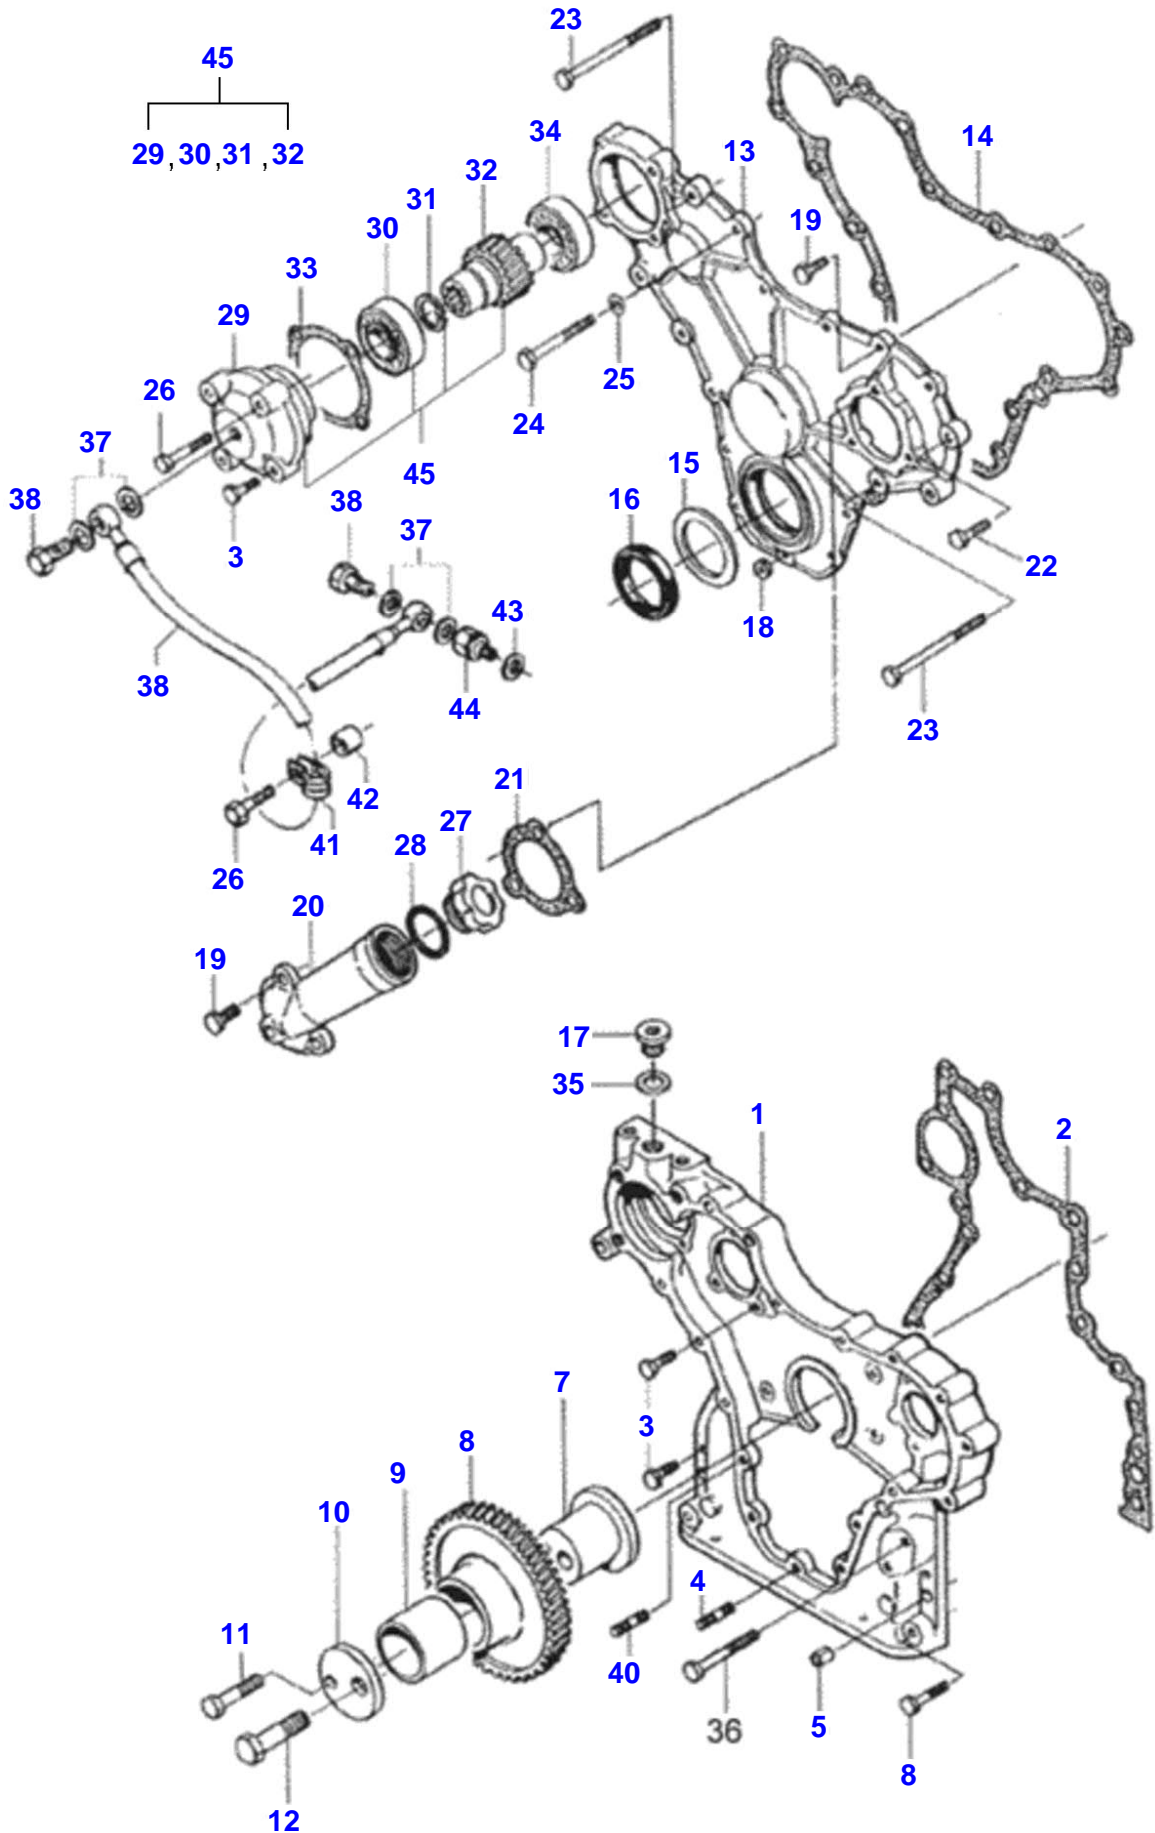

BM 100 GII TRACTOR (BR)
00000125

Item	Part Number	Qty	Description Comments	Technical Specification
1	V836652221	1	TIMING GEAR CASE	
2	V836647419	1	GASKET	
3	VHA6324	10	SCREW	M8 X 25 ISO 8.8
4	V546801380	5	STUD BOLT	
5	VJE8802	4	PIN	
6	V529801440	2	HEX CAP SCREW	
7	V836138356	1	SHAFT	
8	V836138354	1	IDLER GEAR	
9	V836139039	1	BUSH	
10	V836129845	1	FLANGE	
11	V529801910	1	HEX CAP SCREW	
12	V529902720	1	HEX CAP SCREW	
13	V836647575	1	GEAR HOUSING FRONT COVER	
14	V835336796	1	GASKET	
15	V836129782	1	COVER	
16	V614105880	1	OIL SEAL	
17	V640325018	1	PLUG	
18	VJB1108	5	NUT	M8
19	V528801380	5	HEX CAP SCREW	
20	V836746921	1	PIPE	
21	V836129946	1	GASKET	
22	VHA9230	3	SCREW	M8 X 35 SFS_EN_ISO_4017 8.8
23	V529801500	2	HEX CAP SCREW	
24	VHA8328	3	SCREW	M8 X 60 SFS_EN_ISO_4014 8.8
25	V836120989	1	WASHER	
26	V529801460	3	HEX CAP SCREW	
27	V836338733	1	OIL FILLER CAP	
28	V614604740	1	O-RING	
29	V836655230	1	BEARING HOUSING	
30	VLA1014	1	BALL BEARING	Ø 45-75 X 16 MM
31	VKG3031	1	RETAINING RING	31X1.2 DIN472
32	V836674533	1	GEAR	
33	V835336793	1	GASKET	
34	VLA1014	1	BALL BEARING	Ø 45-75 X 16 MM
35	V615881822	1	SEALING WASHER	
36	VHA8327	1	SCREW	M8 X 50 SFS_EN_ISO_4014 8.8
37	V615870610	4	SEALING WASHER	
38	V82619400	2	BANJO BOLT	
39	V82607600	1	HOSE	
40	V546801410	1	STUD BOLT	
41	V602060612	1	RETAINER CLAMP	
42	V836119296	1	SPACER PIECE	
43	V615571014	1	SEALING WASHER	
44	V836655233	1	UNION	
45	V836647725	1	HOUSING