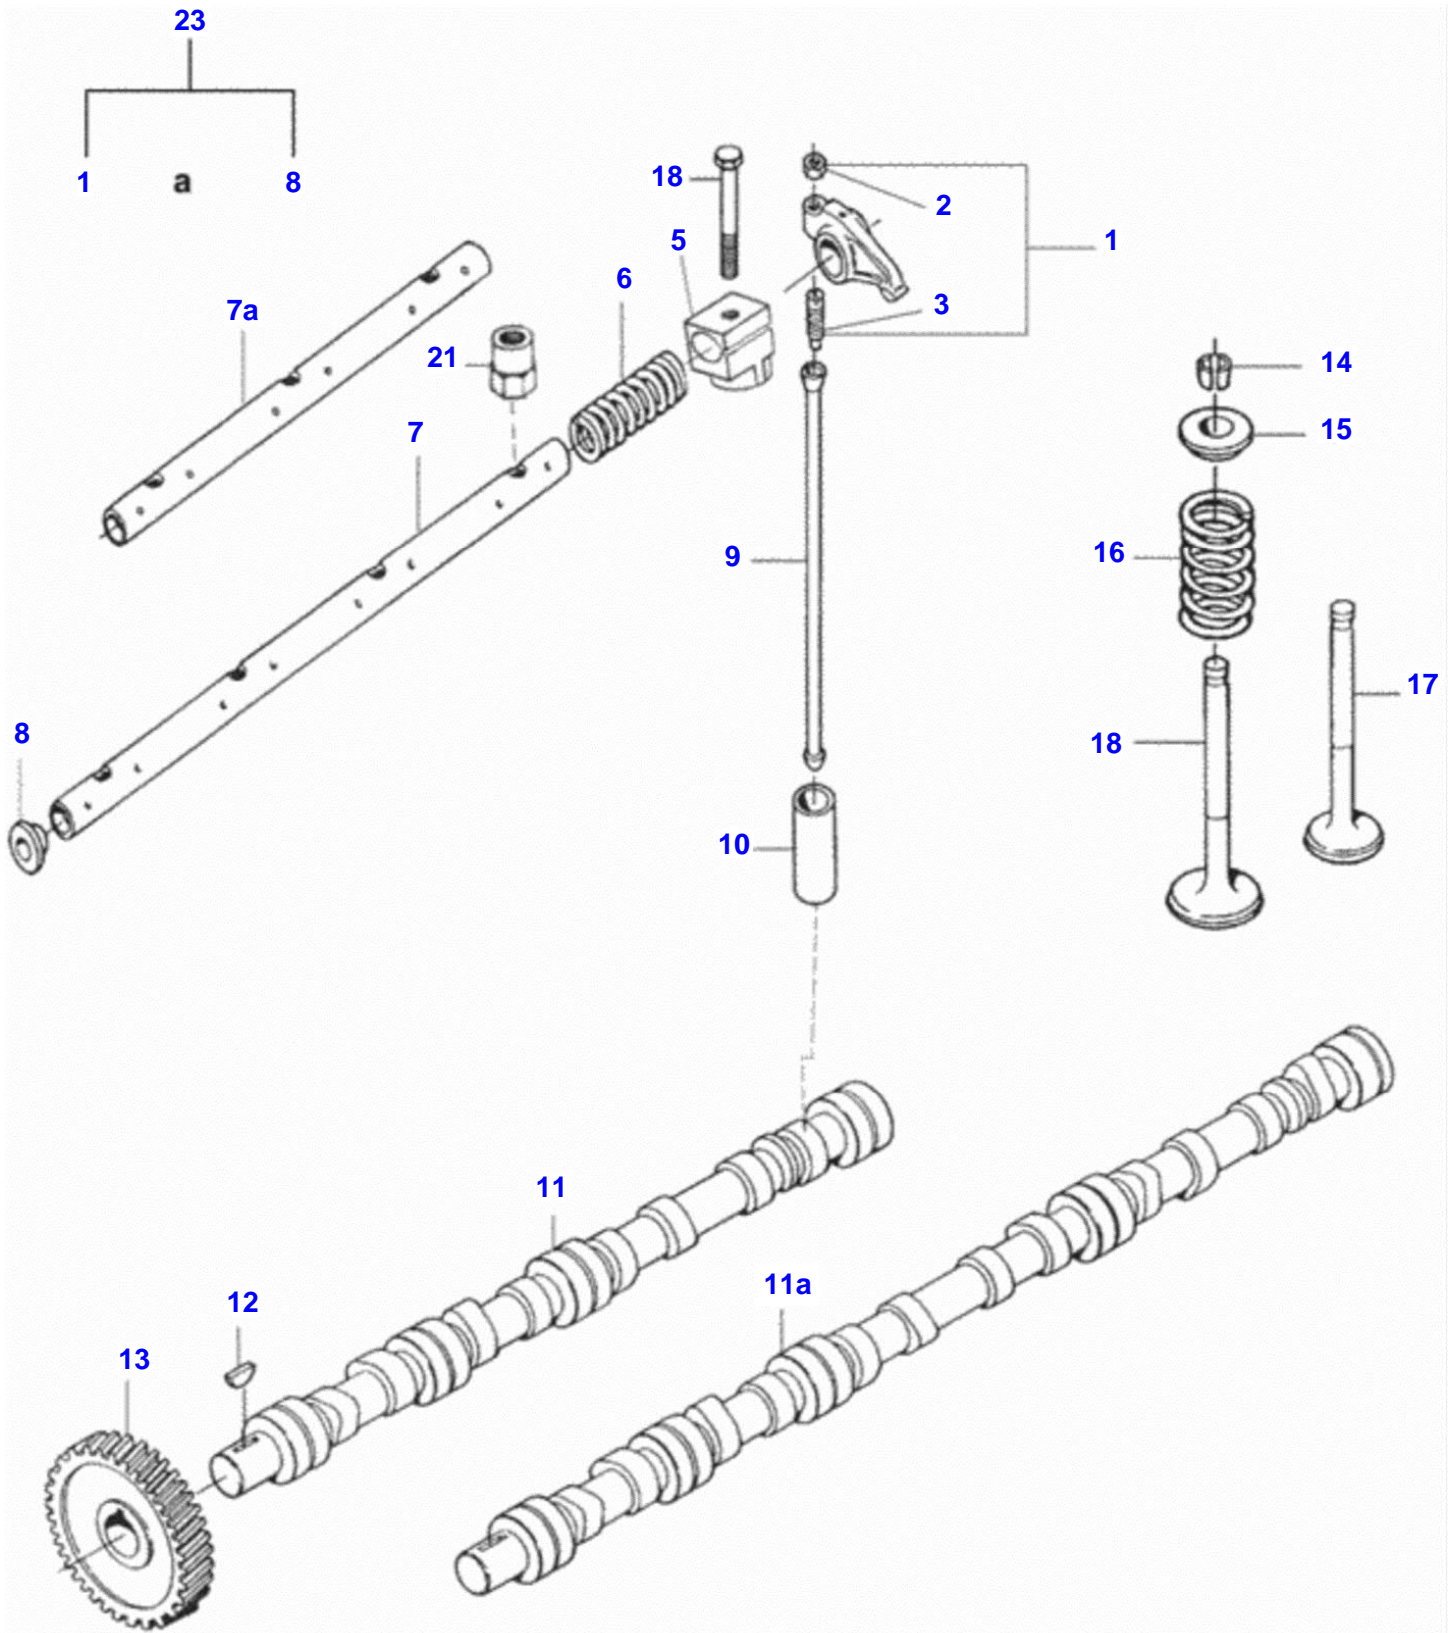

BM 100 GII TRACTOR (BR)
0000285

Item	Part Number	Qty	Description Comments
1	V836667042	8	ROCKER ARM
2	V512861000	8	NUT
3	V837069023	8	VALVE ROCKER ADJUSTMENT SCREW
5	V836666609	4	BRACKET
6	V836655884	3	SPRING
7	V836755871	1	SHAFT
8	V837069020	2	PLUG
9	V836655867	8	PUSH ROD
10	V836014264	8	TAPPET
11	V836746375	1	CAMSHAFT
12	V603305760	1	WOODRUFF KEY
13	V836646389	1	GEAR,CAMSHAFT
14	V836646382	16	COTTER
15	V836646381	8	WASHER
16	V836646380	8	SPRING
17	V836646357	4	EXHAUST VALVE
18	V836646356	4	INTAKE VALVE
21	V836655406	4	SLEEVE NUT
23	V836767044	1	ROCKER SHAFT ASM