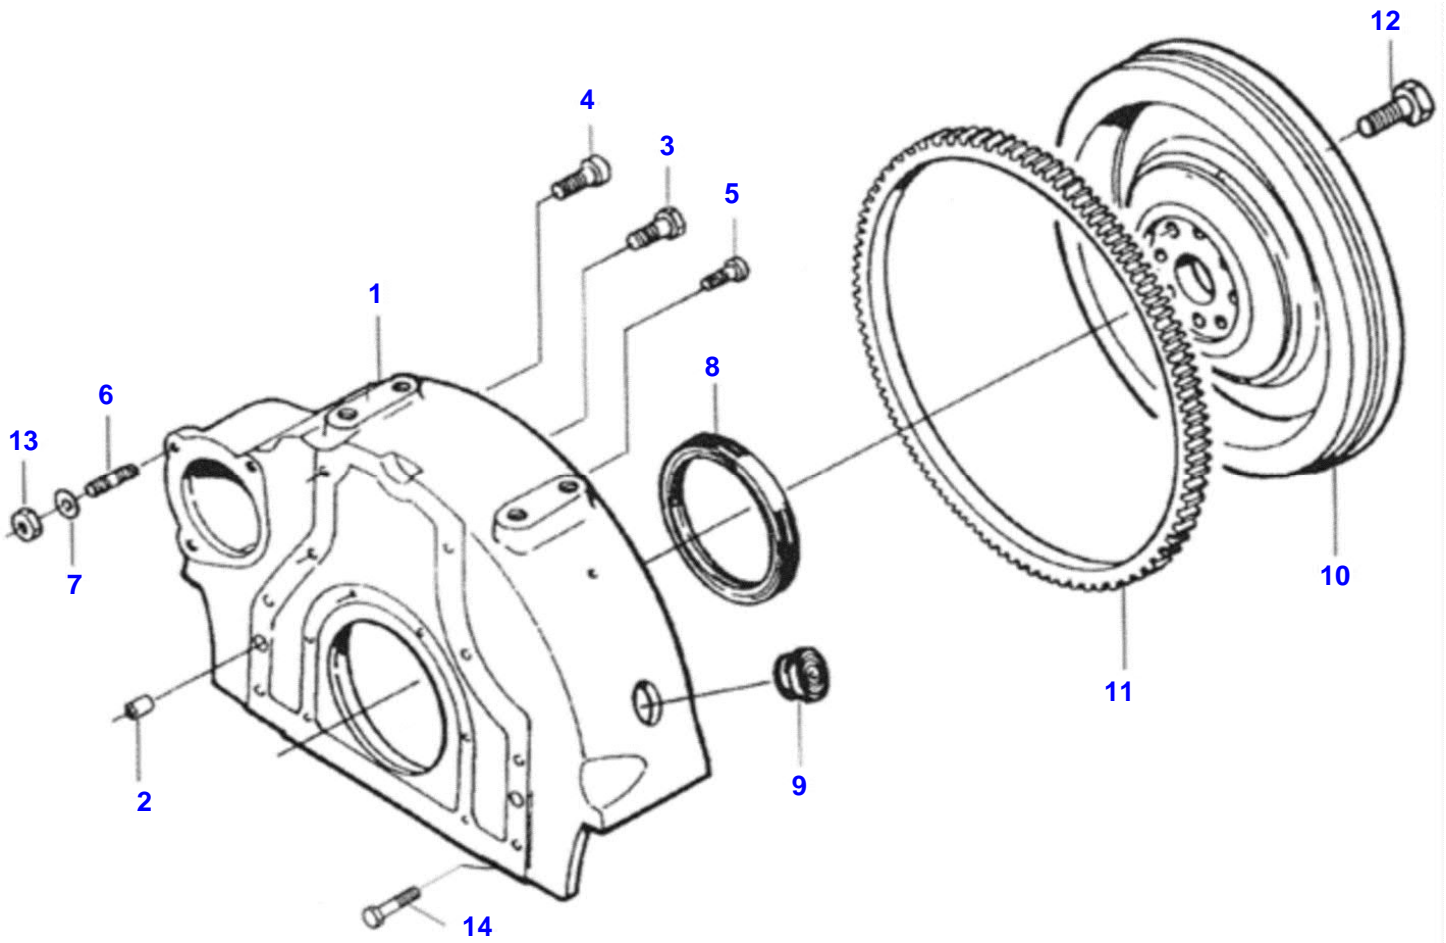

BM 100 GII TRACTOR (BR)
00003333

Item	Part Number	Qty	Description Comments	Technical Specification
1	V836766377	1	CYLINDER BLOCK	
2	V836866069	1	CAMSHAFT BEARING BUSH	
3		4	BEARING COVER [A]	
4	V836214478	8	GUIDE SLEEVE	
5		1	BEARING COVER [A]	
6	V836214478	2	GUIDE SLEEVE	
7	V529903180	10	HEX CAP SCREW	
11	V640016016	4	CUP PLUG	
12	V836529872	1	PLUG	
13	V640016018	1	CUP PLUG	
14	VGR0261	2	PLUG	M10 X 1 DIN910 5.8
15	V615571014	3	SEALING WASHER	
16	V887283760	1	PRESSURE SWITCH FROM SERIAL OR ENGINE NUMBER BB322017	
	V89609400	1	OIL PRESSURE SENSOR UP TO SERIAL OR ENGINE NUMBER BB322016	
17	V640016040	1	CUP PLUG	
18	VKH3617	1	GASKET	A 18 X 22 X 1.5 DIN7603 CU
19	V615881216	1	SEALING WASHER	
20	V640305012	5	PLUG	
21	V640325018	2	PLUG	
22	VKH4946	2	O-RING	14.3 X 2.4 70SH SMS1586
23	V836019756	1	PLUG	
24	V836014334	1	OIL DIPSTICK GUIDE PIPE	
27	V836647933	4	LINER flange 9,08 mm	
	V836647935	4	LINER flange 9,23 mm	
	V836647934	4	LINER flange 9,13mm	
	V836647420	4	LINER Std - flange 9,0	
28	V836647502	8	CYLINDER LINER O-RING	
29	V836647503	4	CYLINDER LINER O-RING	
30	V836119837	1	HOSE COUPLER	

[A] DELIVERED ONLY COMPLETE WITH BLOCK

BM 100 GII TRACTOR (BR)
00000263

Item	Part Number	Qty	Description Comments	Technical Specification
1	V836647443	1	FLYWHEEL HOUSING	
2	V598359850	1	PIN	
3	V528902220	6	HEX CAP SCREW	
4	V581705440	2	HEX SOCKET SCREW	
5	V581705030	6	HEX SOCKET SCREW	
6	V546801800	3	STUD BOLT	
7	V500951000	3	SPRING WASHER	
8	V837074841	1	CRANKSHAFT SEAL	
9	V836007572	1	RUBBER PLUG	
10	V836755038	1	FLYWHEEL	
11	V836117970	1	STARTER RING	
12	V528902230	8	HEX CAP SCREW	
13	V504601000	3	NUT	
14	VHC8519	2	HEX SOCKET SCREW	M12 X 140 DIN912 8.8