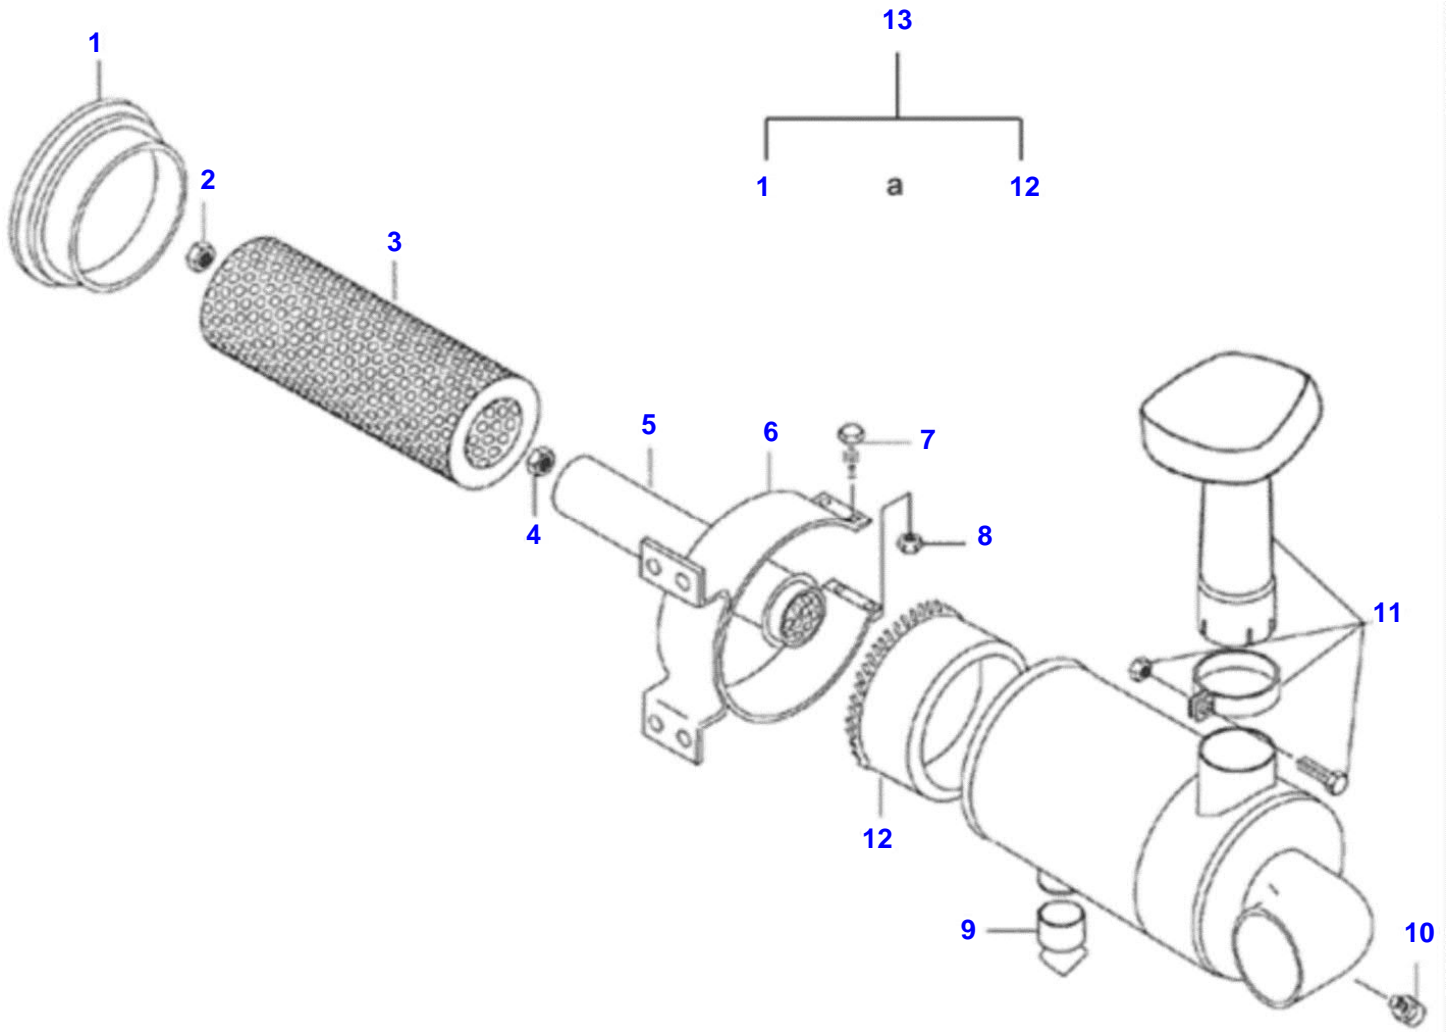

BM 100 GII TRACTOR (BR)
00000305

Item	Part Number	Qty	Description Comments	Technical Specification
1	V80061300	1	COVER	
	V80306100	1	BOTTOM	
2	V80060900	1	NUT	
3	V80061800	1	ELEMENT [A]	MAIN
4	V80061000	1	NUT	
5	V80062100	1	SECONDARY AIR FILTER ELEMENT [B]	SAFETY
6	V80398100	1	CLAMPING FIXTURE	
7	V80304000	2	BOLT	
8	V80304100	2	NUT	
9	V80306200	1	VALVE	
10	V33389600	1	SENSOR	6.5 KPA
11	V82639400	1	PROTECTION	
12	V80898800	1	HOUSING	
13	V83655400	1	AIR FILTER Ref. 1 a 12 [A] OUTER [B] INNER