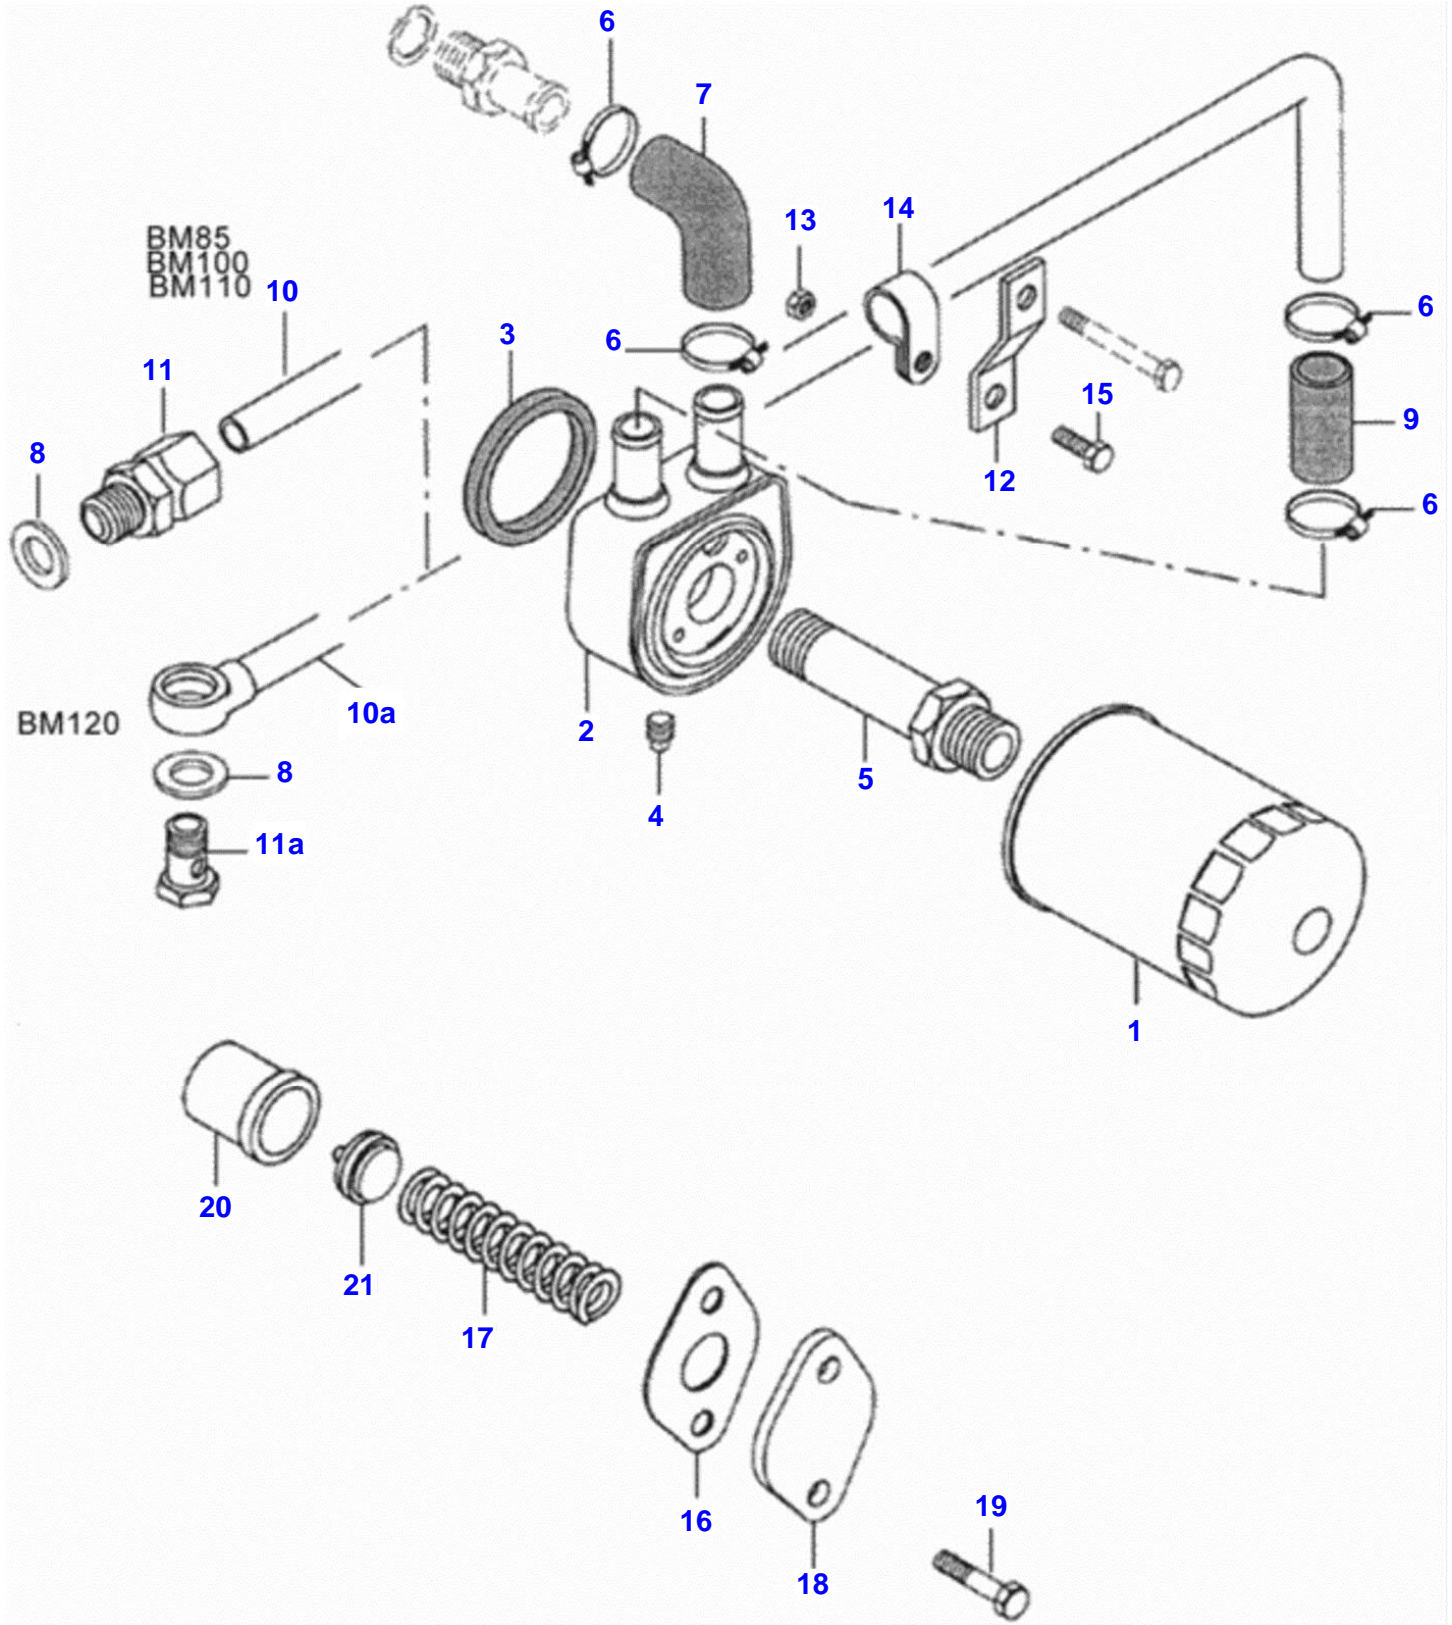

BM 100 GII TRACTOR (BR)
00000304

Item	Part Number	Qty	Description Comments	Technical Specification
1	V836647133	1	ENGINE OIL FILTER	
2	V836129315	1	OIL COOLER	
3	V835331586	1	SEALING WASHER	
4	V836131366	1	PLUG	
5	V836647405	1	UNION	
6	VGP3910	4	HOSE CLIP	20 SMS2298
7	V836747124	4	RUBBER ELBOW	
8	VKH3617	1	GASKET	A 18 X 22 X 1.5 DIN7603 CU
9	V89740600	1	HOSE	
10	V836747848	1	PIPE	
11	V641086015	1	STRAIGHT FITTING	
12	V836847930	1	BRACKET	
13	VJB1108	1	NUT	M8
14	V602074615	1	RETAINER CLAMP	
15	VHA6323	1	SCREW	M8 X 20 CL8.8
16	V836322190	1	GASKET	
17	V836864056	1	END	
18	V836129849	1	COVER	
19	VHA9230	2	SCREW	M8 X 35 SFS_EN_ISO_4017 8.8
20	V836659521	1	VALVE SEAT	
21	V836659522	1	VALVE CONE