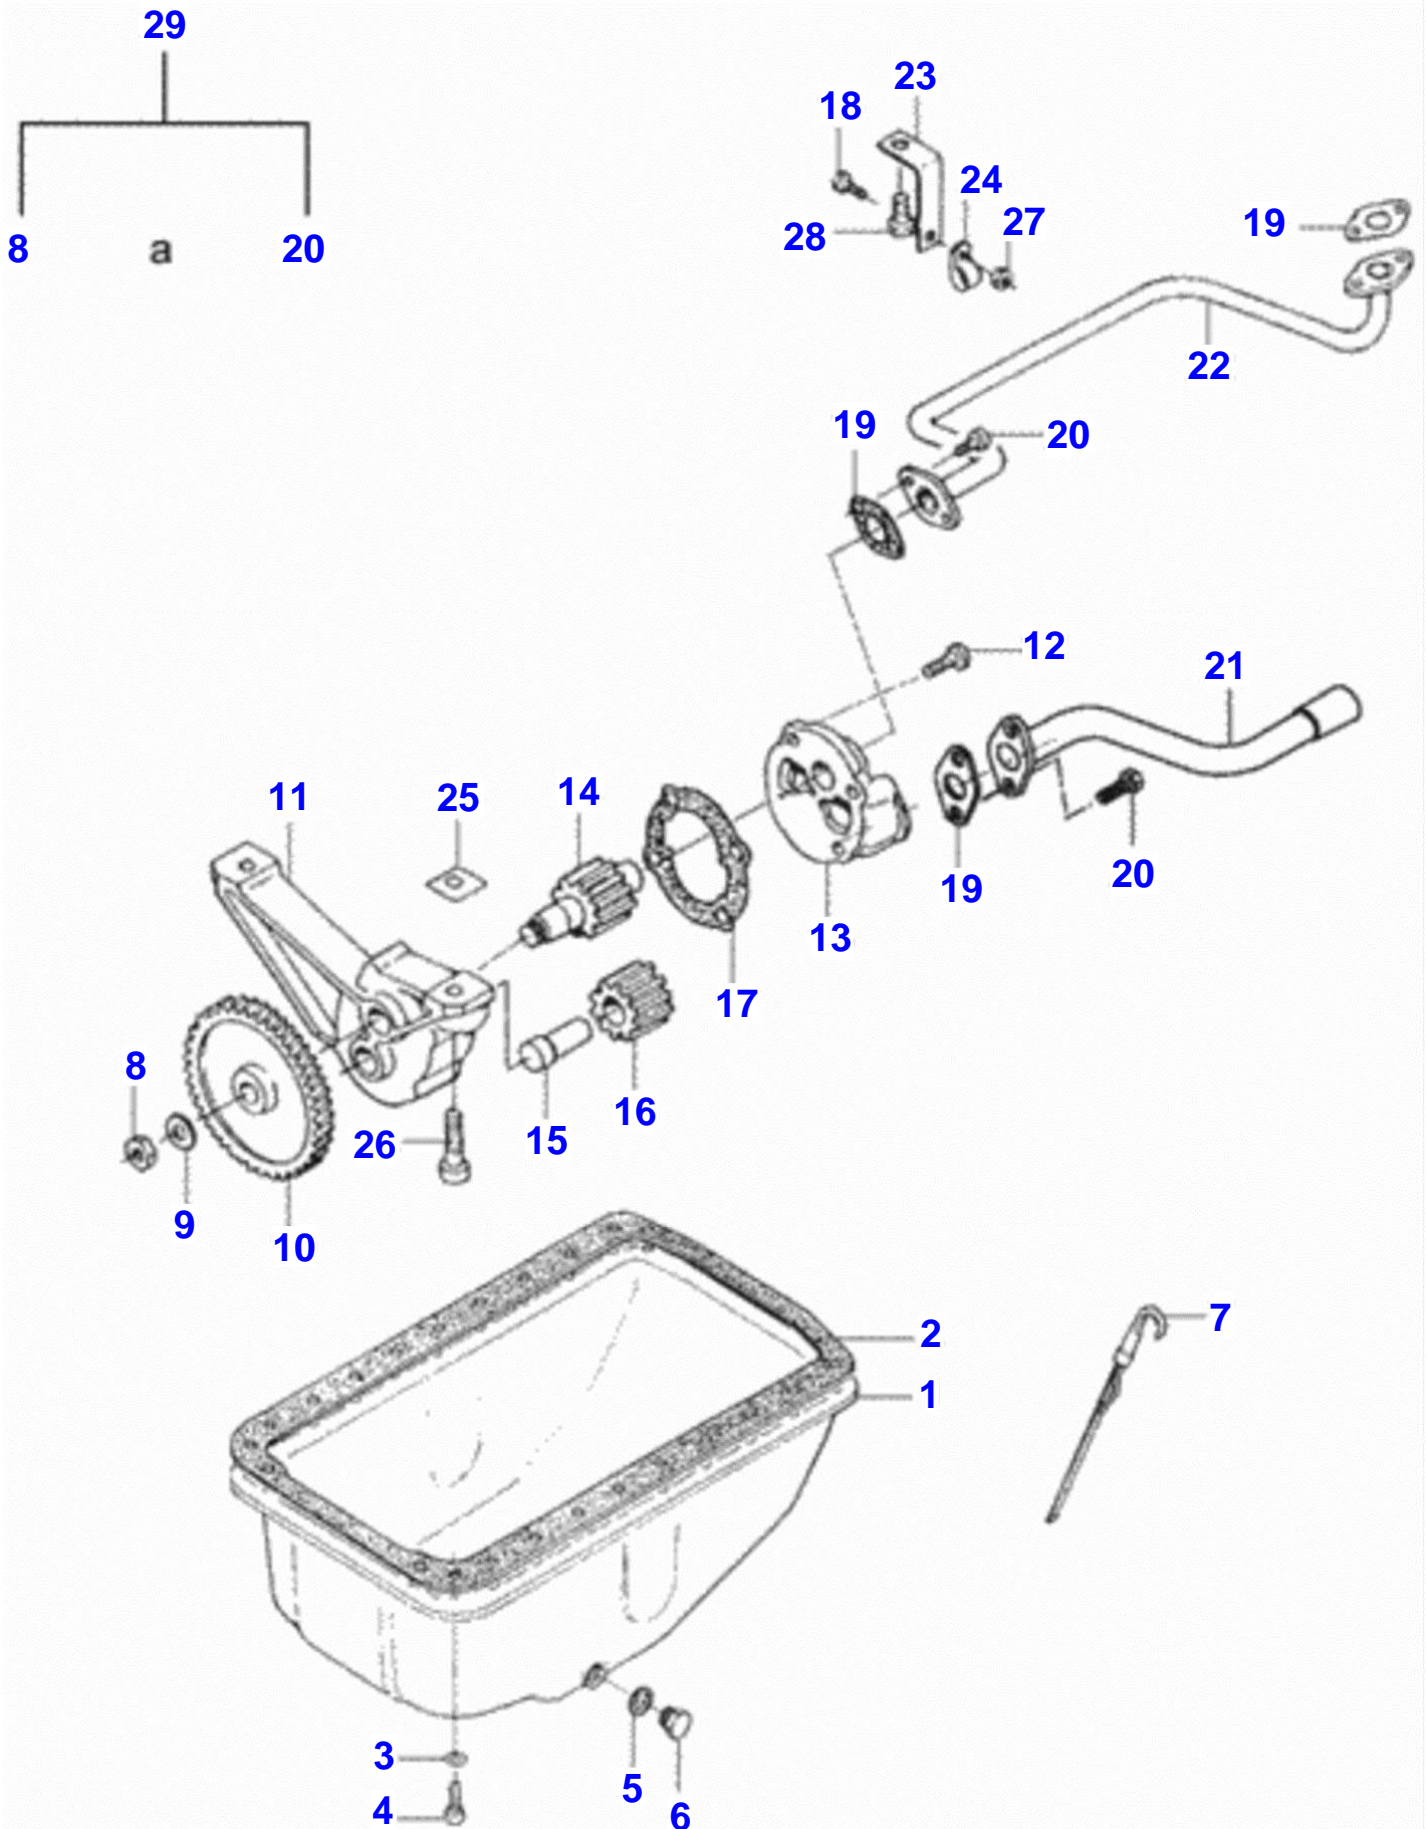

BM 100 GII TRACTOR (BR)
00000828

Item	Part Number	Qty	Description Comments	Technical Specification
1	V836128794	1	OIL SUMP	
2	V836107726	1	OIL SUMP GASKET S2	
3	V500950800	22	SPRING WASHER	
4	VHC9325	22	HEX SOCKET SCREW	M8 X 16 SFS_EN_ISO_4762 8.8
5	VKH3617	1	GASKET S2	A 18 X 22 X 1.5 DIN7603 CU
6	V836019756	1	PLUG	
7	V836014330	1	DIPSTICK	
8	V504861000	1	NUT	
9	V836122910	1	WASHER	
10	V836338667	1	GEAR	
11	V836120195	1	HOUSING	
12	V528801380	4	HEX CAP SCREW	
13	V836119794	1	COVER	
14	V836652600	1	OIL PUMP SHAFT	
15	V836120191	1	OIL PUMP SHAFT	
16	V836120193	1	GEAR	
17	V836119796	1	GASKET S2	
18	VHA6323	1	SCREW	M8 X 20 CL8.8
19	V836008449	3	GASKET S2	
20	VHC9326	6	HEX SOCKET SCREW	M8 X 20 SFS_EN_ISO_4762 8.8
21	V836759171	1	OIL PUMP SUCTION PIPE	
22	V836773149	1	OIL PIPE	
23	V836673150	1	SUPPORT	
24	V602074522	1	RETAINER CLAMP	
25	V836007871	X	SHIM	
26	VHC8338	2	HEX SOCKET SCREW	M10 X 40 CL8.8 ZN
27	VJB1108	1	NUT	M8
28	VHA9234	1	SCREW	M10 X 16 SFS_EN_ISO_4017 8.8
29	V836773146	1	LUBRICATING OIL PUMP