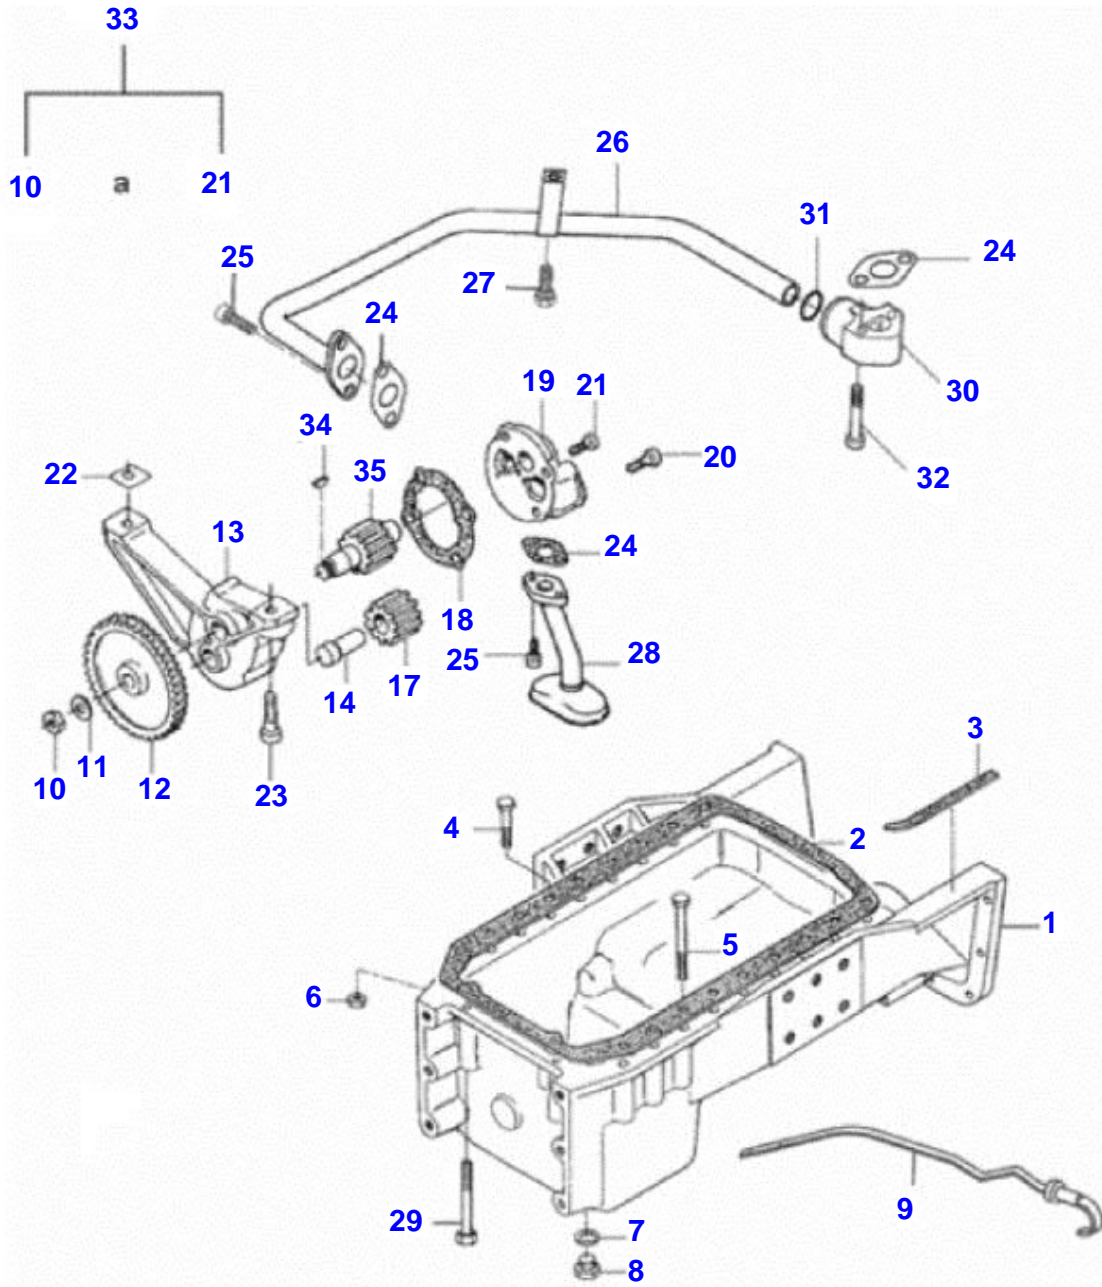

BM 125I TRACTOR
00000829

Item	Part Number	Qty	Description Comments	Technical Specification
1	V836752609	1	HOUSING	
2	V89743700	1	GASKET	
3	V836129727	2	GASKET	
4	VHA8347	10	SCREW	M12 X 60 SFS_EN_ISO_4014 8.8
5	VHA8352	6	HEX CAP SCREW	
6	VJB1112	16	NUT	M12
7	VKH3610	1	GASKET	24 X 29 X 2 A DIN 7603 CU
8	VGR0225	1	PLUG	M24 X 1.5 DIN910 5.8
9	V836747067	1	DIPSTICK	
10	V504861000	1	NUT	
11	V836122910	1	WASHER	
12	V836338667	1	GEAR	
13	V836120195	1	HOUSING	
14	V836120191	1	OIL PUMP SHAFT	
15	V603305530	1	KEY	
16	V836652600	1	OIL PUMP SHAFT	
17	V836120193	1	GEAR	
18	V836119796	1	GASKET	
19	V836129412	1	COVER	
20	V529801440	2	HEX CAP SCREW	
21	V528801380	2	HEX CAP SCREW	
22	V836007871	X	SHIM	
23	VHC8338	2	HEX SOCKET SCREW	M10 X 40 CL8.8 ZN
24	V836008449	3	GASKET	
25	VHC9326	6	HEX SOCKET SCREW	M8 X 20 SFS_EN_ISO_4762 8.8
26	V836766983	1	OIL PIPE	
27	V528801760	1	HEX CAP SCREW	
28	V836138033	1	AIR PIPE	
29	V581804800	2	HEX SOCKET SCREW	
30	V836766984	1	CONNECTOR	
31	V614701830	1	O-RING	
32	V581804680	2	HEX SOCKET SCREW	
33	V836652605	1	LUBRICATING OIL PUMP