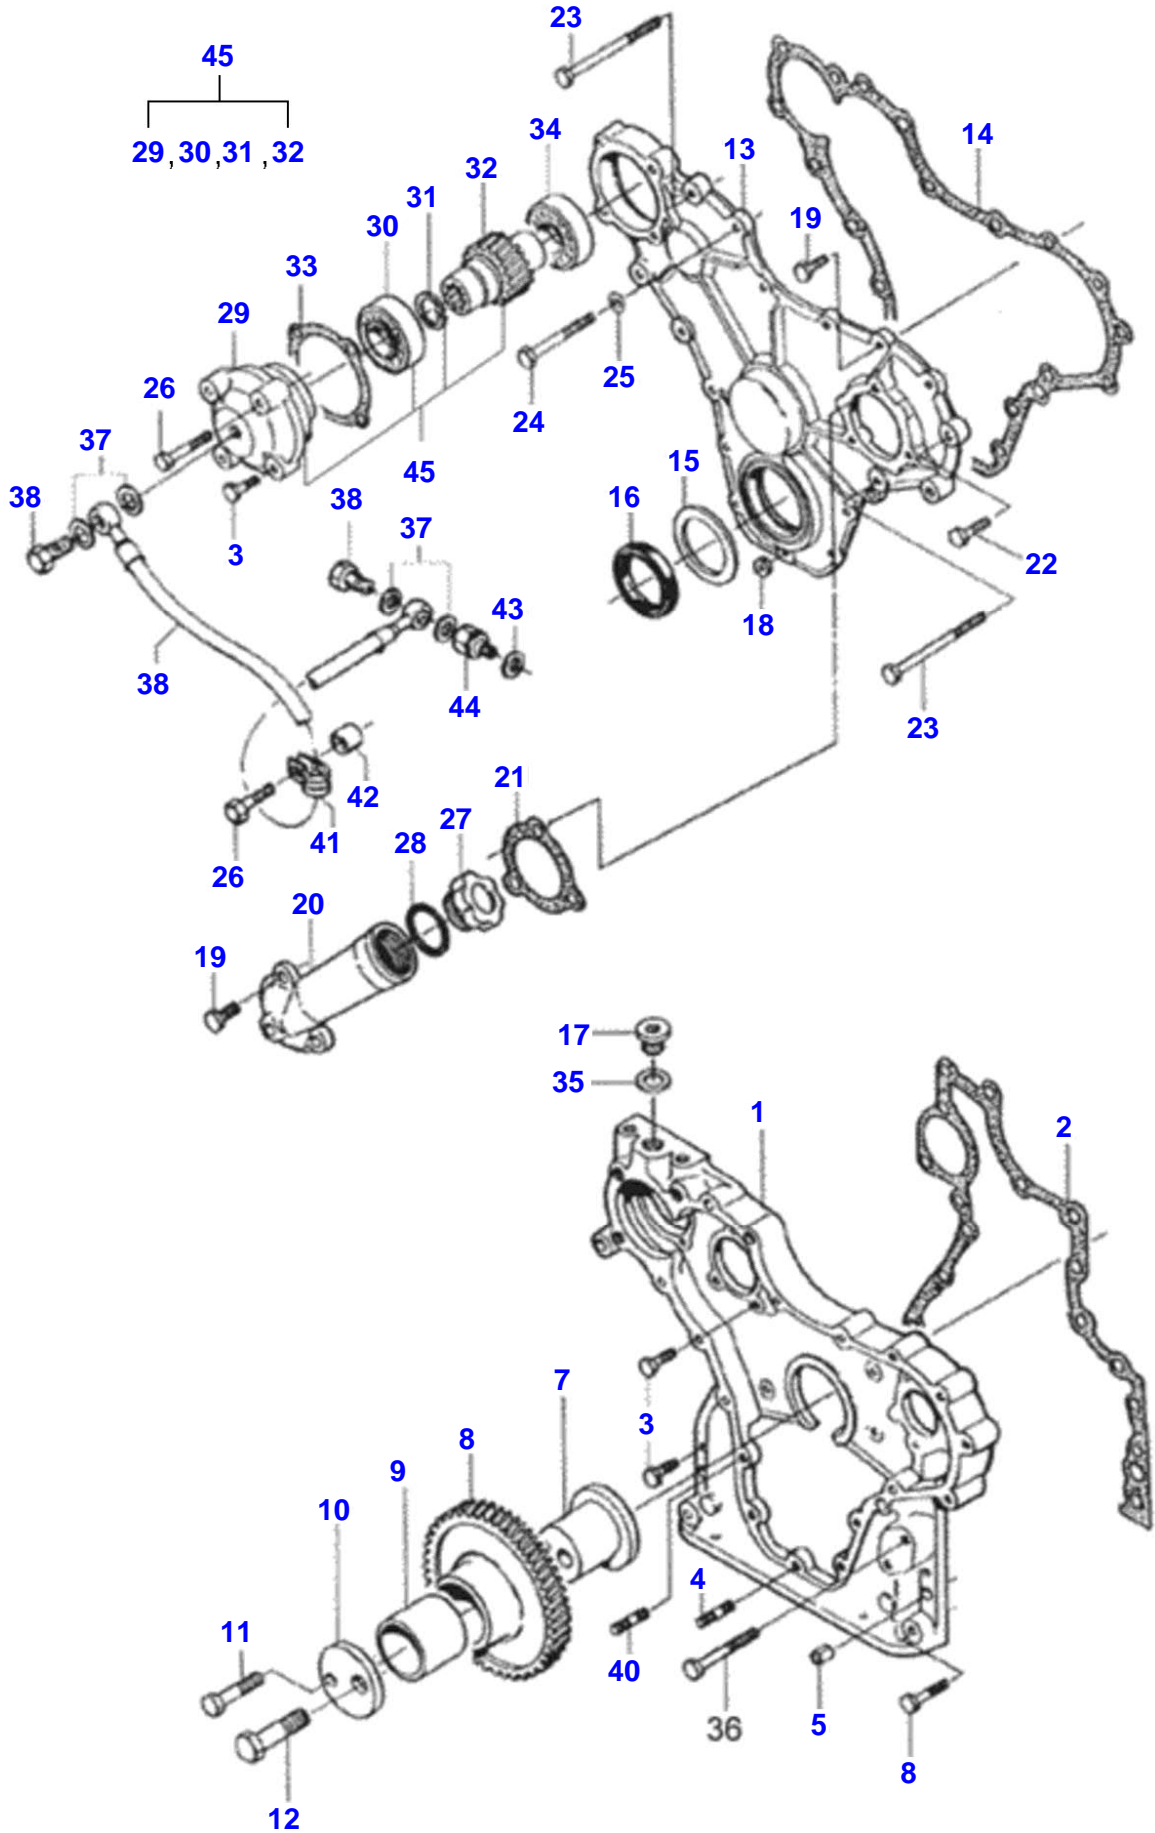

BM 125I TRACTOR
0000125

Item	Part Number	Qty	Description Comments	Technical Specification
1	V836652221	1	TIMING GEAR CASE	
2	V836647419	1	GASKET	
3	VHA6324	10	SCREW	M8 X 25 ISO 8.8
4	V546801380	5	STUD BOLT	
5	VJE8802	4	PIN	
6	V529801440	2	HEX CAP SCREW	
7	V836138356	1	SHAFT	
8	V836138354	1	IDLER GEAR	
9	V836139039	1	BUSH	
10	V836129845	1	FLANGE	
11	V529801910	1	HEX CAP SCREW	
12	V529902720	1	HEX CAP SCREW	
13	V836647575	1	GEAR HOUSING FRONT COVER	
14	V835336796	1	GASKET	
15	V836129782	1	COVER	
16	V614105880	1	OIL SEAL	
17	V640325018	1	PLUG	
18	VJB1108	5	NUT	M8
19	V528801380	5	HEX CAP SCREW	
20	V836746921	1	PIPE	
21	V836129946	1	GASKET	
22	VHA9230	3	SCREW	M8 X 35 SFS_EN_ISO_4017 8.8
23	V529801500	2	HEX CAP SCREW	
24	VHA8328	3	SCREW	M8 X 60 SFS_EN_ISO_4014 8.8
25	V836120989	1	WASHER	
26	V529801460	3	HEX CAP SCREW	
27	V836338733	1	OIL FILLER CAP	
28	V614604740	1	O-RING	
29	V836655230	1	BEARING HOUSING	
30	VLA1014	1	BALL BEARING	?45-75 X 16 MM
31	VKG3031	1	RETAINING RING	31X1.2 DIN472
32	V836674533	1	GEAR	
33	V835336793	1	GASKET	
34	VLA1014	1	BALL BEARING	?45-75 X 16 MM
35	V615881822	1	SEALING WASHER	
36	VHA8327	1	SCREW	M8 X 50 SFS_EN_ISO_4014 8.8
37	V615870610	4	SEALING WASHER	
38	V82619400	2	BANJO BOLT	
39	V82607600	1	HOSE	
40	V546801410	1	STUD BOLT	
41	V602060612	1	RETAINER CLAMP	
42	V836119296	1	SPACER PIECE	
43	V615571014	1	SEALING WASHER	
44	V836655233	1	UNION	
45	V836647725	1	HOUSING Ref. 29, 30, 31