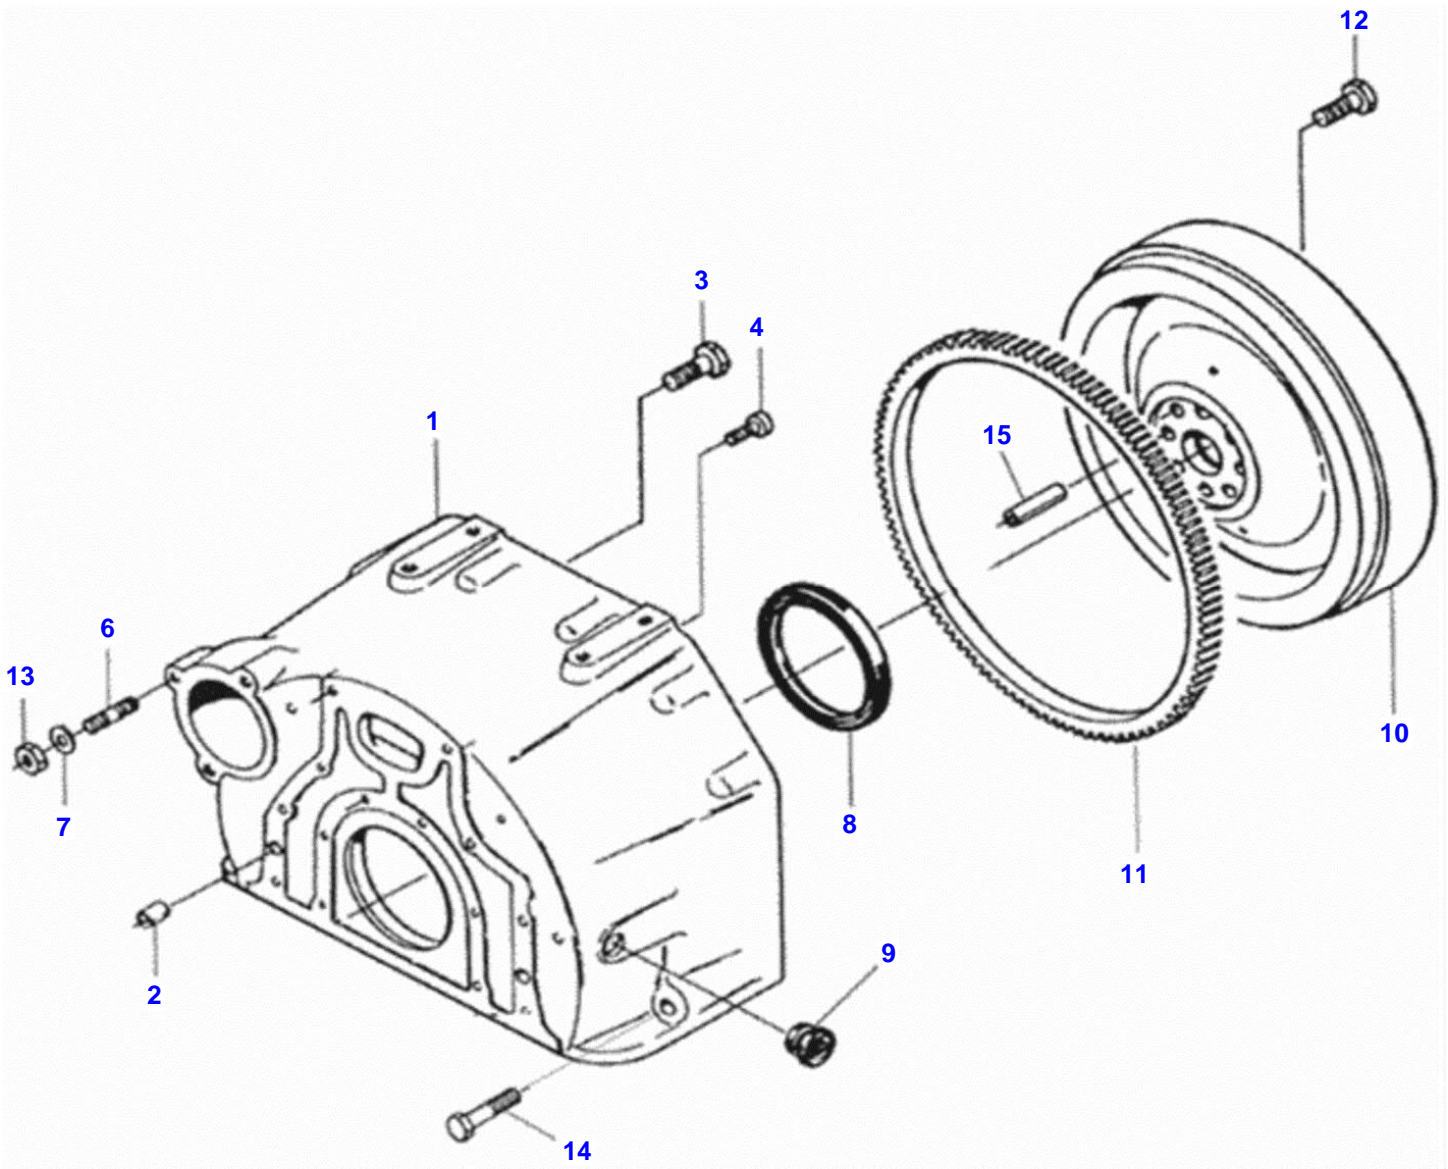

BM 125I TRACTOR
00003333

Item	Part Number	Qty	Description Comments	Technical Specification
1	V836766377	1	CYLINDER BLOCK	
2	V836866069	1	CAMSHAFT BEARING BUSH	
3		4	BEARING COVER [A]	
4	V836214478	8	GUIDE SLEEVE	
5		1	BEARING COVER [A]	
6	V836214478	2	GUIDE SLEEVE	
7	V529903180	10	HEX CAP SCREW	
11	V640016016	4	PLUG	
12	V836529872	1	PLUG	
13	V640016018	1	PLUG	
14	VGR0261	1	PLUG	M10 X 1 DIN910 5.8
15	V615571014	1	SEALING WASHER	
16	V887283760	1	PRESSURE SWITCH	
17	V640016040	1	PLUG	
18	VKH3617	1	GASKET	A 18 X 22 X 1.5 DIN7603 CU
19	V615881216	1	SEALING WASHER	
20	V640305012	5	PLUG	
21	V640325018	1	PLUG	
22	VKH4946	2	O-RING	14.3 X 2.4 70SH SMS1586
23	V836019756	1	PLUG	
24	V836014334	1	OIL DIPSTICK GUIDE PIPE	
27	V836647420	4	LINER	
			Std - flange 9,0	
	V836647934	4	LINER	
			flange 9,13mm	
	V836647933	4	LINER	
			flange 9,08 mm	
	V836647935	4	LINER	
			flange 9,23 mm	
28	V836647502	8	CYLINDER LINER O-RING	
29	V836647503	4	CYLINDER LINER O-RING	
30	V836119837	1	HOSE COUPLER	

[A] DELIVERED ONLY COMPLETE WITH BLOCK

BM 125I TRACTOR
0000561

Item	Part Number	Qty	Description Comments	Technical Specification
1	V836647439	1	FLYWHEEL HOUSING	
2	V598359850	2	PIN	
3	V52890220	15	SCREW	
4	V581705030	6	HEX SOCKET SCREW	
6	V546801800	1	STUD BOLT	
7	V500951000	3	SPRING WASHER	
8	V837074841	1	CRANKSHAFT SEAL	
9	V836007572	1	RUBBER PLUG	
10	V82609500	1	FLYWHEEL	Z=133
11	V835328783	1	STARTER RING	
12	V528902230	8	HEX CAP SCREW	
13	V504601000	3	NUT	
14	VHC8519	2	HEX SOCKET SCREW	M12 X 140 DIN912 8.8
15	V595955060	1	PIN	