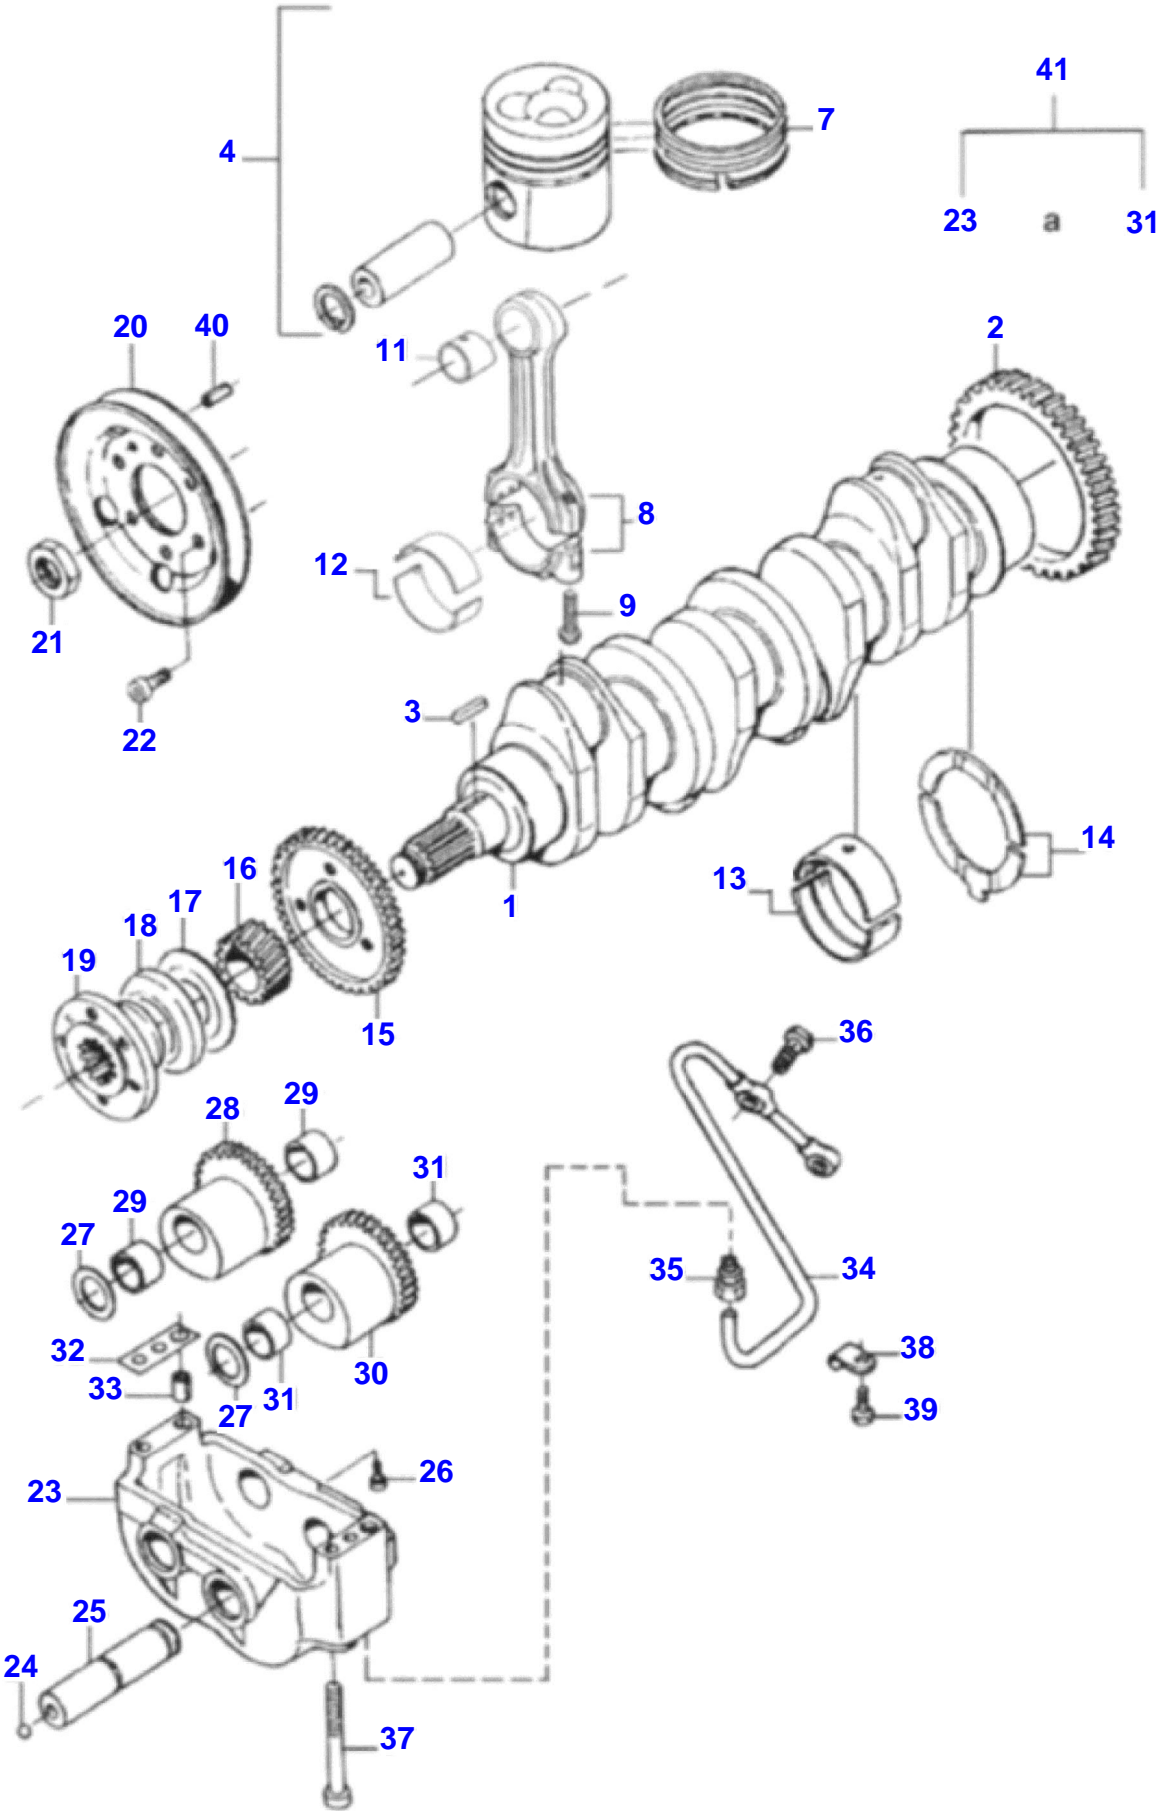

BM 125I TRACTOR
00002323

Item	Part Number	Qty	Description Comments	Technical Specification
1	V836747324	1	CRANKSHAFT	
2	V836124524	1	GEAR	
3	V603345110	1	KEY	
4	V836640073	4	PISTON	
7	V836640078	4	PISTON RING KIT	
8	V82659800	1	CONNECTING ROD KIT	
9	V836864141	8	CONNECTING ROD BOLT	
11	V836646271	4	BEARING BUSH	
12	V836112765	4	BEARING SHELL 1,00mm	
	V836112763	4	BEARING SHELL 0,50mm	
	V836112762	4	BEARING SHELL 0,25mm	
	V836110552	8	BEARING SHELL [A]	
	V836112767	4	BEARING SHELL 1,50mm	
13	V836655538	5	MAIN BEARING 1,00mm	
	V836655537	5	MAIN BEARING 0,50mm	
	V836655536	5	MAIN BEARING 0,25mm	
	V836655514	5	MAIN BEARING [A]	
	V836655539	5	MAIN BEARING 1,50mm	
14	V836119459	2	THRUST WASHER Standard	
	V836120332	2	THRUST WASHER	
	V836120333	2	THRUST WASHER	
15	V836119550	1	GEAR, CRANKSHAFT	
16	V836122840	1	GEAR, CRANKSHAFT	
17	V836129781	1	RING	
18	V836136271	1	SHIELD	
19	V836846463	1	CRANKSHAFT HUB	
20	V836655449	1	CRANKSHAFT V-BELT PULLEY	
21	V836647310	1	CRANKSHAFT NUT	
22	V581804580	6	HEX SOCKET SCREW	
23	V836747348	1	HOUSING	
24	V616810103	2	BALL	
25	V836146879	2	SHAFT	
26	V581804200	2	HEX SOCKET SCREW	
27	V836146880	4	THRUST WASHER	
28	V836146877	1	GEAR Ref. 29	
29	V836146876	2	BEARING BUSH	
30	V836146878	1	GEAR Ref. 31	
31	V836146876	2	BEARING BUSH	
32	V836119920	X	SHIM	
33	V598359850	2	PIN	
34	V836747298	1	OIL PIPE	
35	V641016008	1	STRAIGHT FITTING	
36	V640435008	2	BANJO BOLT	
37	V581805170	4	HEX SOCKET SCREW	
38	V602071608	1	HOSE CLIP	
39	VHA6313	1	SCREW	M6 X 16 ISO 8.8
40	V595953360	1	PIN	
41	V836766123	1	COUNTERWEIGHT Ref. 23 a 31	

[A] STANDARD