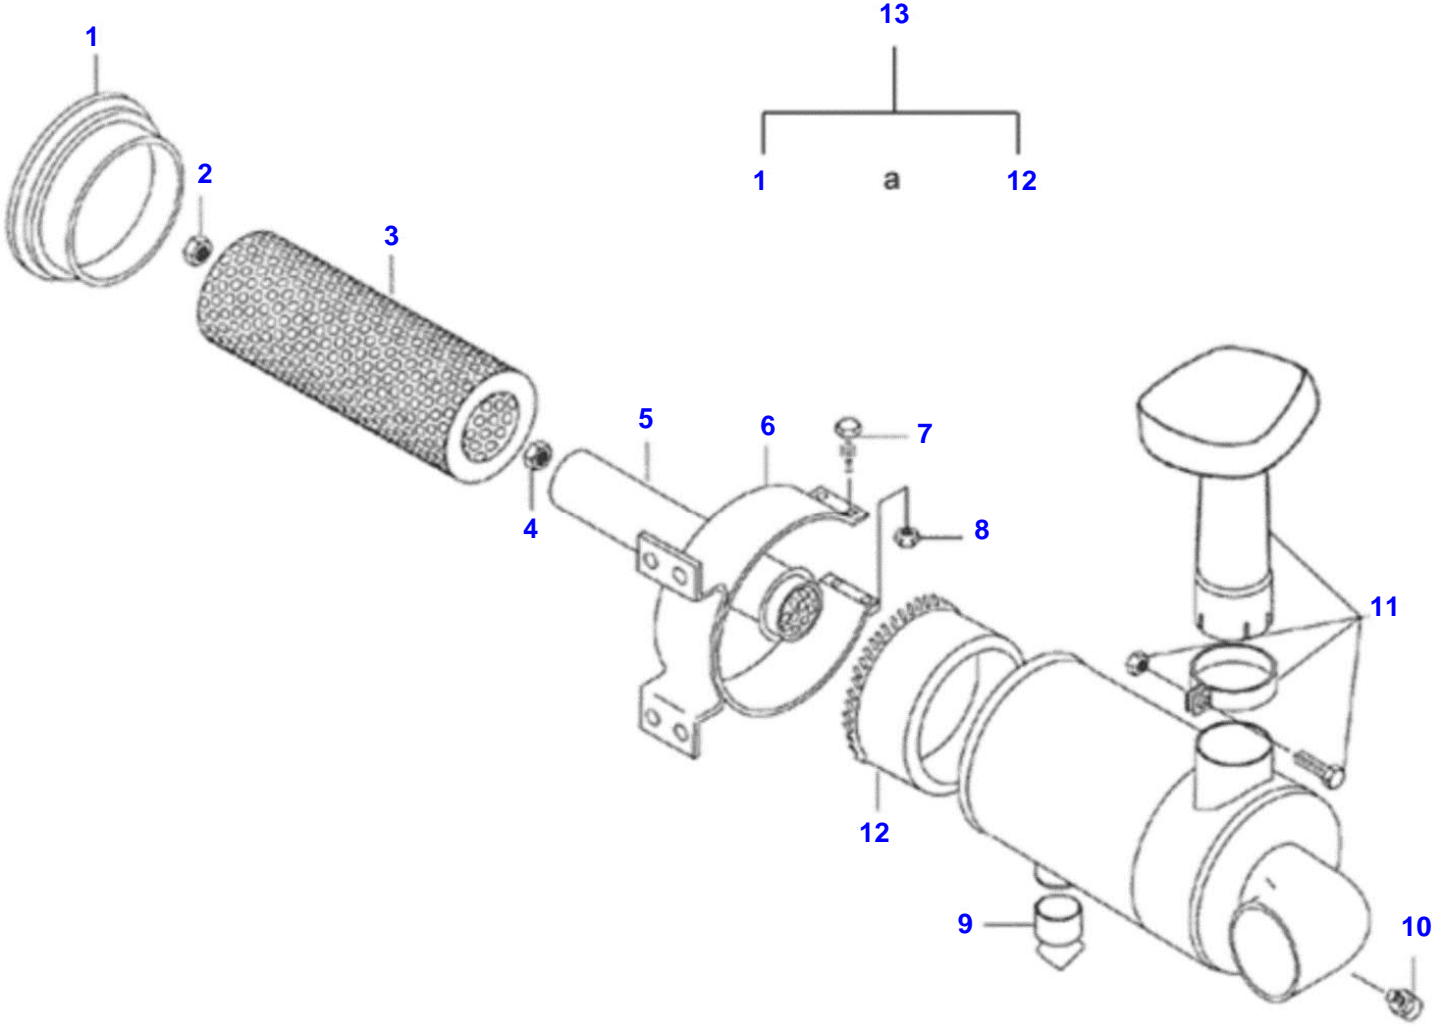

BM 125I TRACTOR
00000305

Item	Part Number	Qty	Description Comments	Technical Specification
1	V80306100	1	BOTTOM	
2	V80060900	1	NUT	
3	V80270500	1	ELEMENT [A]	MAIN
4	V80061000	1	NUT	
5	V80270400	1	SECONDARY AIR FILTER ELEMENT [B]	SAFETY
6	V80270300	1	CLAMP	
7	V80304000	2	BOLT	
8	V80304100	2	NUT	
9	V80306200	1	VALVE	
10	V33389600	1	SENSOR	6.5 KPA
11	V83634500	1	PROTECTION	
12	V81003700	1	HOUSING	
13	V83634600	1	AIR FILTER ASSEMBLY [A] OUTER [B] INNER