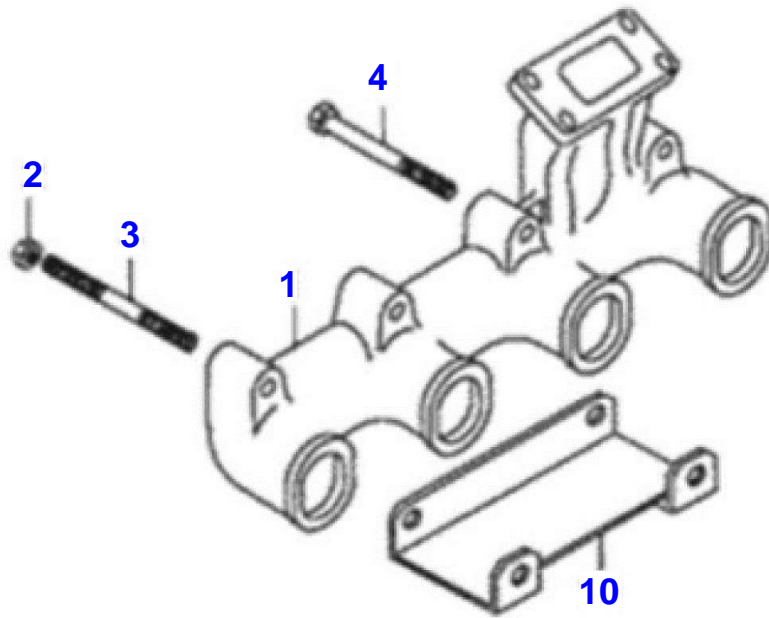

Item	Part Number	Qty	Description Comments	Technical Specification
1	V836747524	1	EXHAUST MANIFOLD	
2	VJB1110	3	NUT	M10
3	V546801960	3	STUD BOLT	
4	VHA8340	6	SCREW	M10 X 100 SFS_EN_ISO_4014 M8.8
5	V836747044	1	MANIFOLD	
6	V836747595	1	INTAKE MANIFOLD GASKET	
7	VHA8329	8	SCREW	M8 X 70 SFS_EN_ISO_4014 8.8
8	V529801470	1	HEX CAP SCREW	
9	V836114958	1	PLUG	
10	V836647945	1	SUPPORT