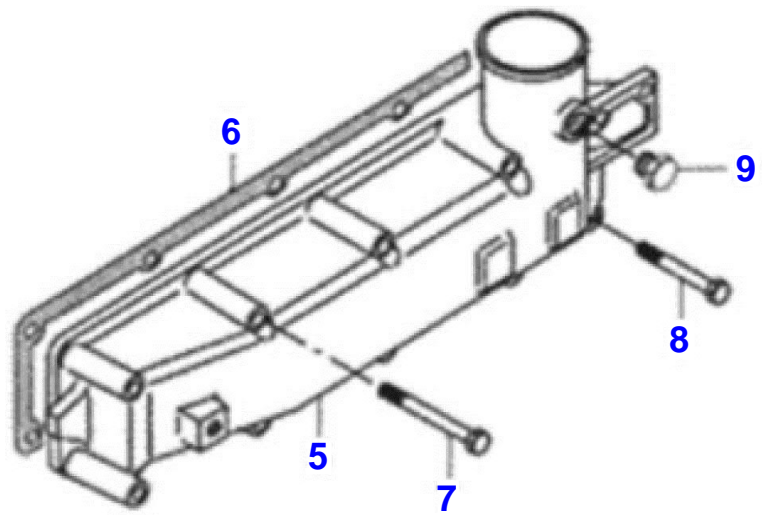

BM 125I TRACTOR
00000829

Item	Part Number	Qty	Description Comments	Technical Specification
1	V836752609	1	HOUSING	
2	V89743700	1	GASKET	
3	V836129727	2	GASKET	
4	VHA8347	10	SCREW	M12 X 60 SFS_EN_ISO_4014 8.8
5	VHA8352	6	HEX CAP SCREW	
6	VJB1112	16	NUT	M12
7	VKH3610	1	GASKET	24 X 29 X 2 A DIN 7603 CU
8	VGR0225	1	PLUG	M24 X 1.5 DIN910 5.8
9	V836747067	1	DIPSTICK	
10	V504861000	1	NUT	
11	V836122910	1	WASHER	
12	V836338667	1	GEAR	
13	V836120195	1	HOUSING	
14	V836120191	1	OIL PUMP SHAFT	
15	V603305530	1	KEY	
16	V836652600	1	OIL PUMP SHAFT	
17	V836120193	1	GEAR	
18	V836119796	1	GASKET	
19	V836129412	1	COVER	
20	V529801440	2	HEX CAP SCREW	
21	V528801380	2	HEX CAP SCREW	
22	V836007871	X	SHIM	
23	VHC8338	2	HEX SOCKET SCREW	M10 X 40 CL8.8 ZN
24	V836008449	3	GASKET	
25	VHC9326	6	HEX SOCKET SCREW	M8 X 20 SFS_EN_ISO_4762 8.8
26	V836766983	1	OIL PIPE	
27	V528801760	1	HEX CAP SCREW	
28	V836138033	1	AIR PIPE	
29	V581804800	2	HEX SOCKET SCREW	
30	V836766984	1	CONNECTOR	
31	V614701830	1	O-RING	
32	V581804680	2	HEX SOCKET SCREW	
33	V836652605	1	LUBRICATING OIL PUMP	

Item	Part Number	Qty	Description Comments	Technical Specification
1	V836747524	1	EXHAUST MANIFOLD	
2	VJB1110	3	NUT	M10
3	V546801960	3	STUD BOLT	
4	VHA8340	6	SCREW	M10 X 100 SFS_EN_ISO_4014 M8.8
5	V836747044	1	MANIFOLD	
6	V836747595	1	INTAKE MANIFOLD GASKET	
7	VHA8329	8	SCREW	M8 X 70 SFS_EN_ISO_4014 8.8
8	V529801470	1	HEX CAP SCREW	
9	V836114958	1	PLUG	
10	V836647945	1	SUPPORT	