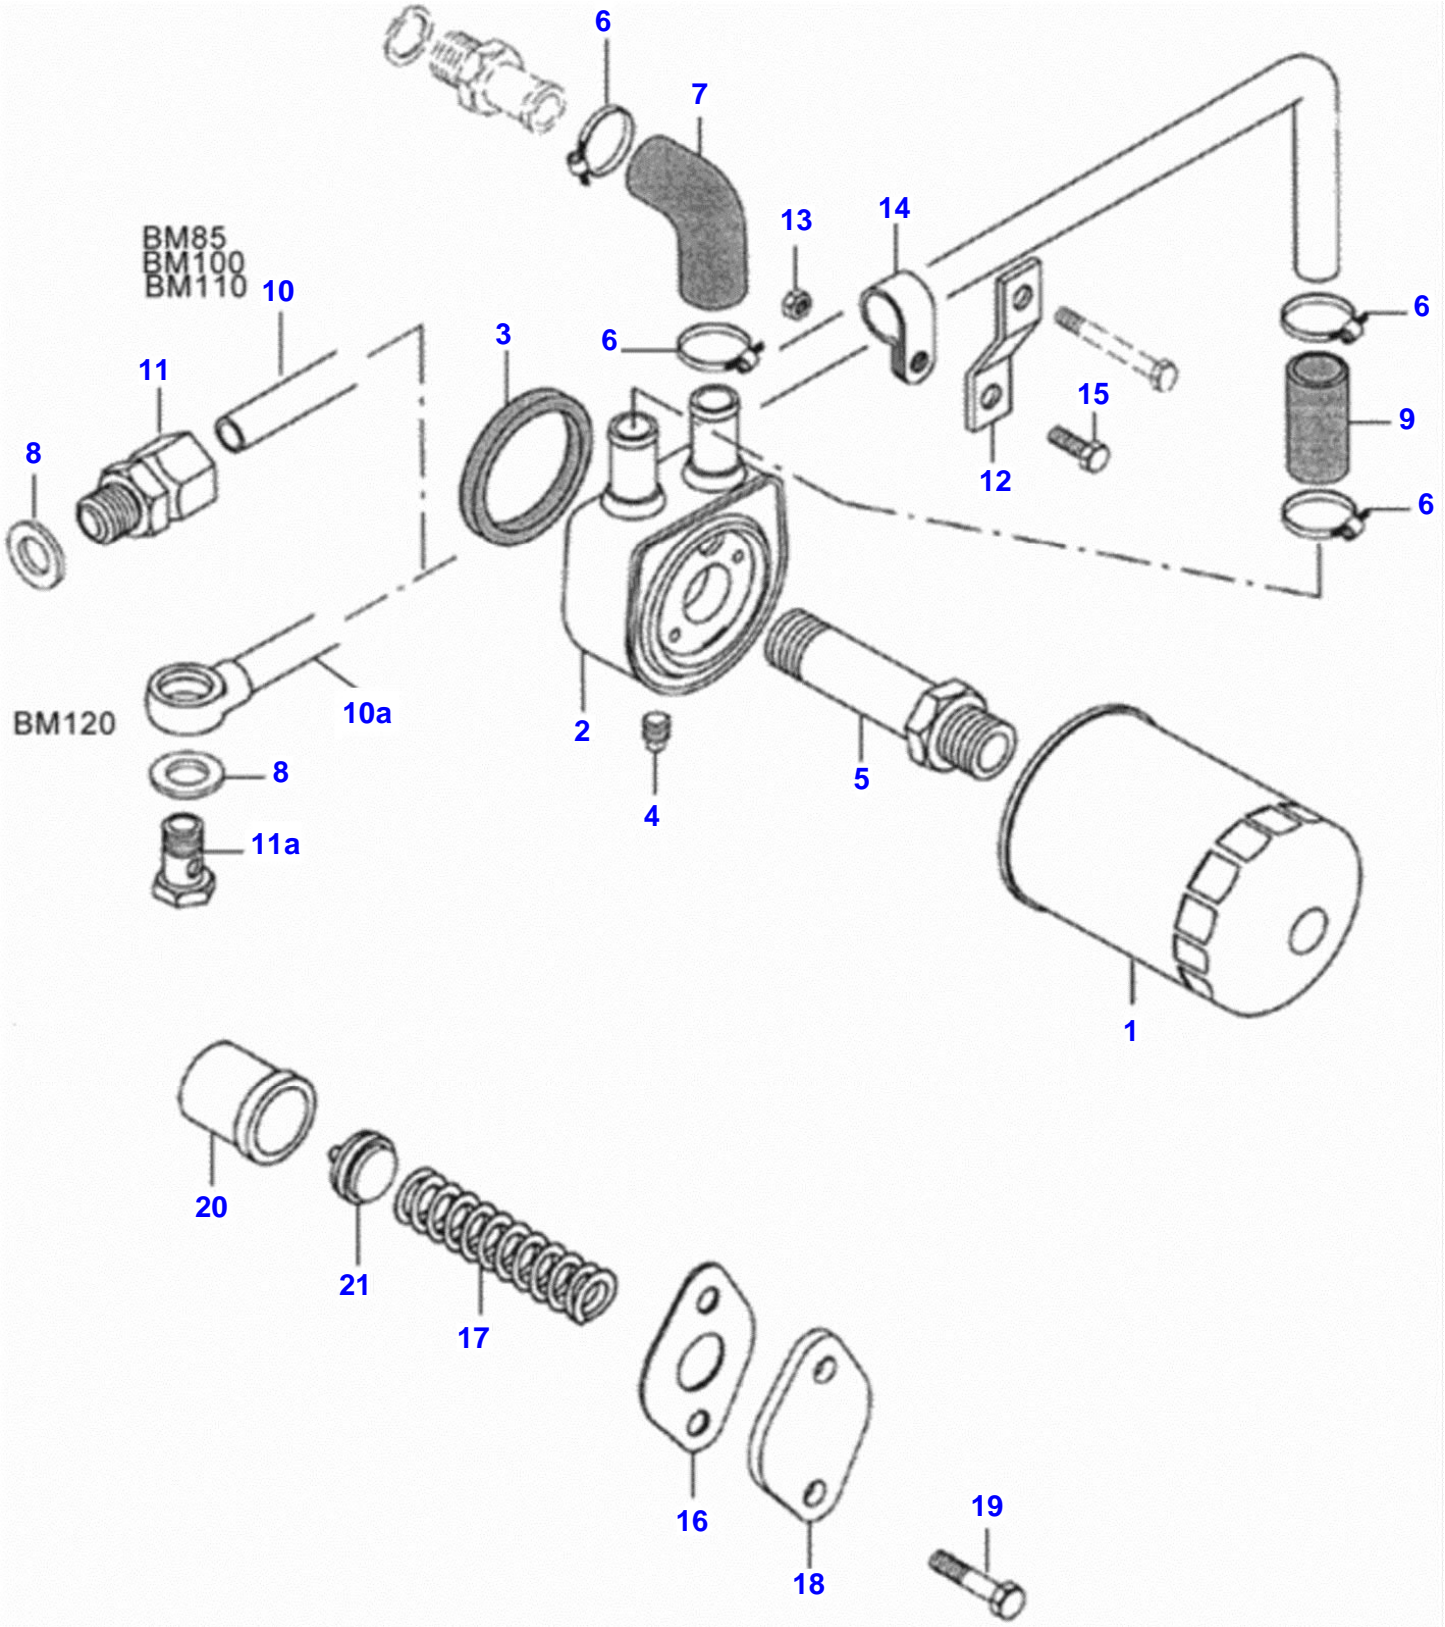

BM 125I TRACTOR
00000304

Item	Part Number	Qty	Description Comments	Technical Specification
1	V836647133	1	ENGINE OIL FILTER	
2	V836129315	1	OIL COOLER	
3	V835331586	1	SEALING WASHER (2)	
4	V836131366	1	PLUG	
5	V836647405	1	UNION	
6	VGP3910	4	HOSE CLIP	20 SMS2298
7	V836747124	4	RUBBER ELBOW	
8	VKH3617	1	GASKET	A 18 X 22 X 1.5 DIN7603 CU
9	V89740600	1	HOSE	
10	V836747848	1	PIPE	
11	V641086015	1	STRAIGHT FITTING	
12	V836847930	1	BRACKET	
13	VJB1108	1	NUT	M8
14	V602074615	1	HOSE CLIP	
15	VHA6323	1	SCREW	M8 X 20 CL8.8
16	V836322190	1	GASKET	
17	V836864056	1	END	
18	V836129849	1	COVER	
19	VHA9230	2	SCREW	M8 X 35 SFS_EN_ISO_4017 8.8
20	V836659521	1	VALVE SEAT	
21	V836659522	1	VALVE CONE