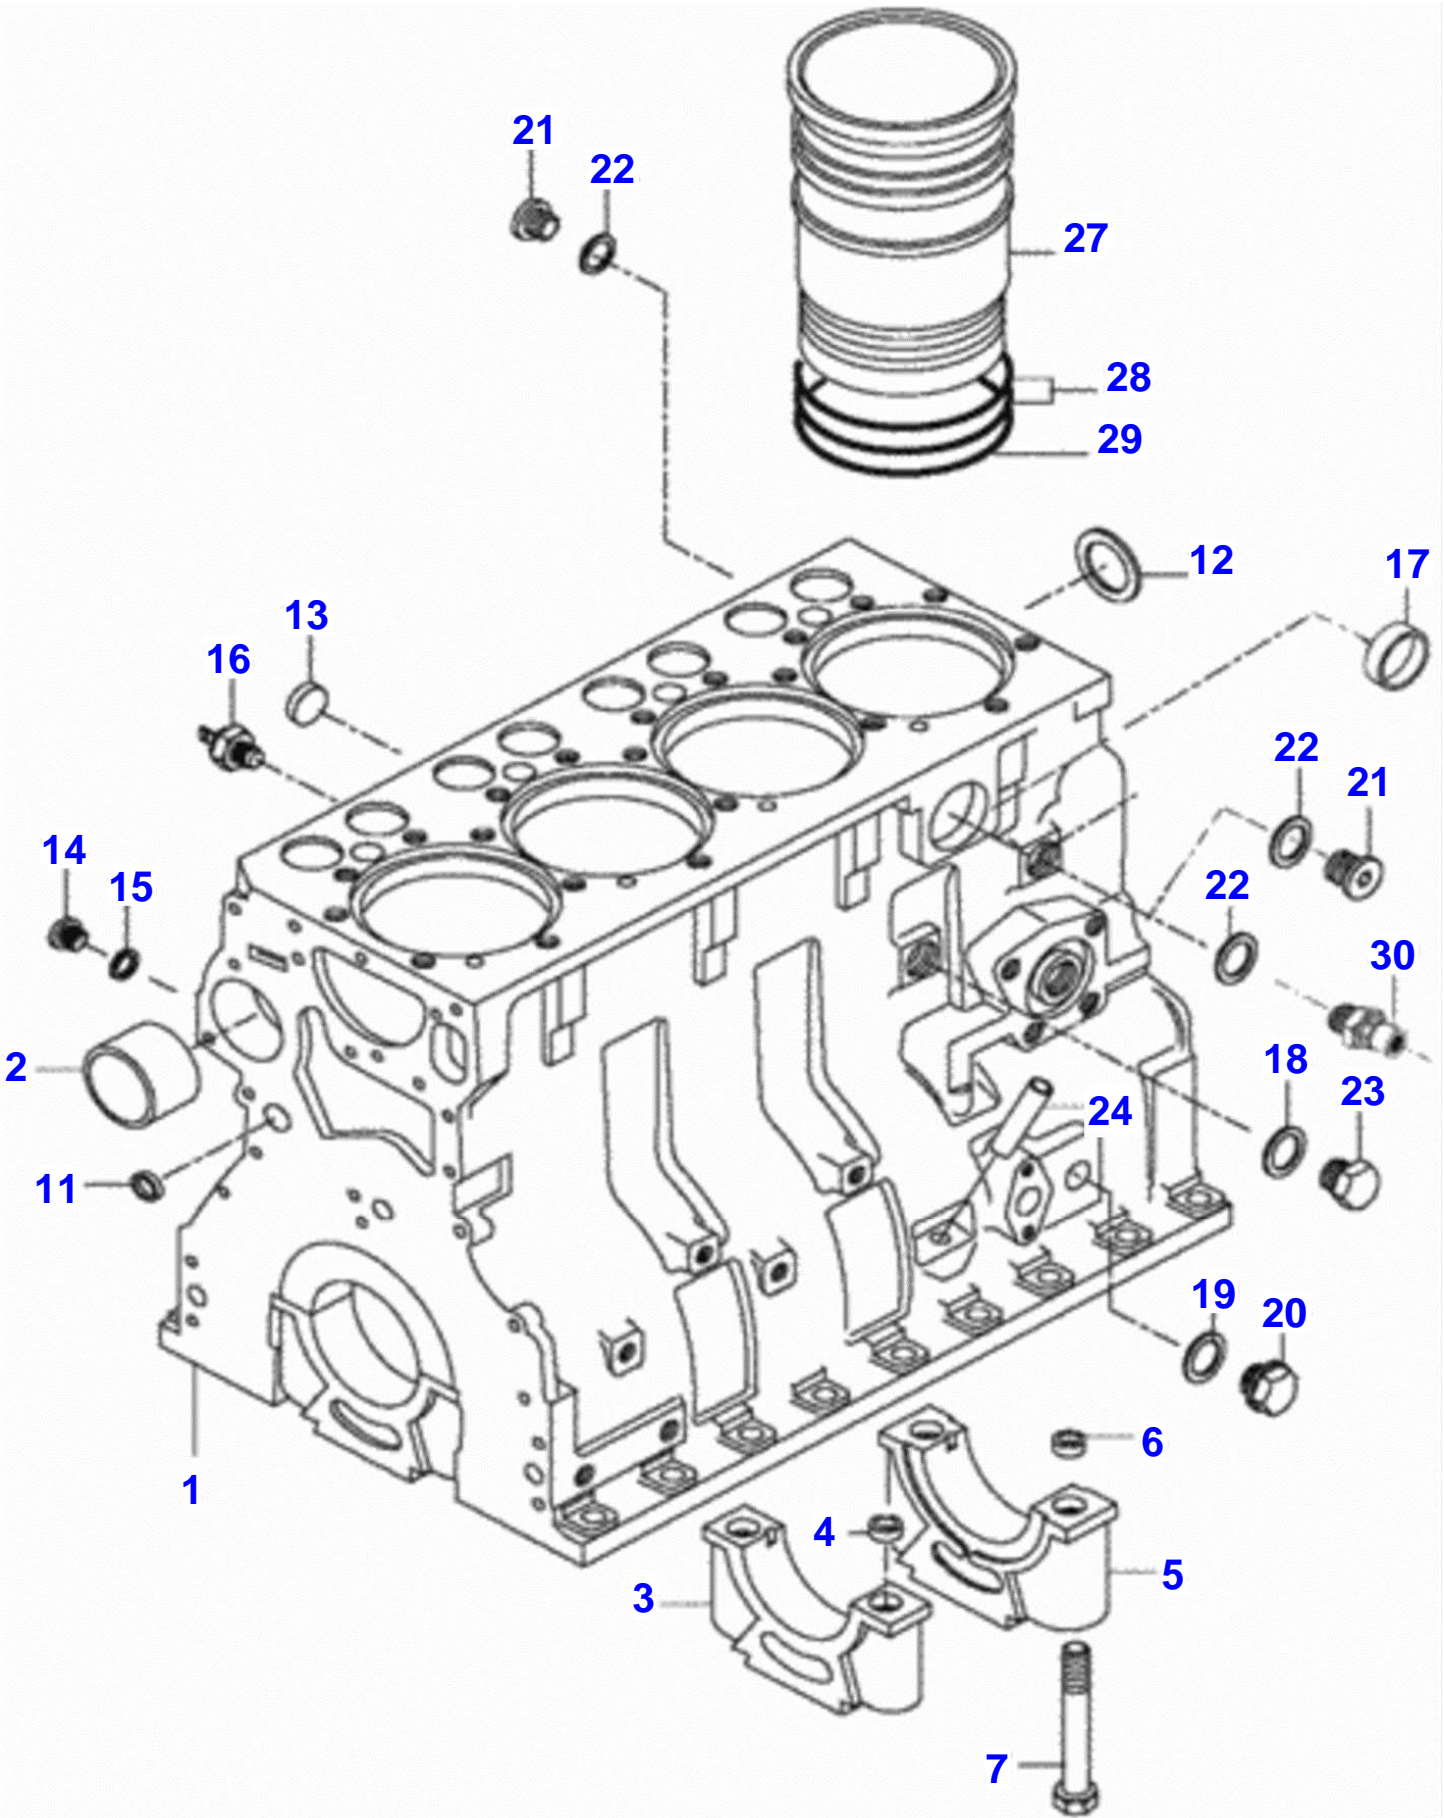

BM 125I TRACTOR
00003333

Item	Part Number	Qty	Description Comments	Technical Specification
1	V836766377	1	CYLINDER BLOCK	
2	V836866069	1	CAMSHAFT BEARING BUSH	
3		4	BEARING COVER [A]	
4	V836214478	8	GUIDE SLEEVE	
5		1	BEARING COVER [A]	
6	V836214478	2	GUIDE SLEEVE	
7	V529903180	10	HEX CAP SCREW	
11	V640016016	4	PLUG	
12	V836529872	1	PLUG	
13	V640016018	1	PLUG	
14	VGR0261	1	PLUG	M10 X 1 DIN910 5.8
15	V615571014	1	SEALING WASHER	
16	V887283760	1	PRESSURE SWITCH	
17	V640016040	1	PLUG	
18	VKH3617	1	GASKET	A 18 X 22 X 1.5 DIN7603 CU
19	V615881216	1	SEALING WASHER	
20	V640305012	5	PLUG	
21	V640325018	1	PLUG	
22	VKH4946	2	O-RING	14.3 X 2.4 70SH SMS1586
23	V836019756	1	PLUG	
24	V836014334	1	OIL DIPSTICK GUIDE PIPE	
27	V836647420	4	LINER	
			Std - flange 9,0	
	V836647934	4	LINER	
			flange 9,13mm	
	V836647933	4	LINER	
			flange 9,08 mm	
	V836647935	4	LINER	
			flange 9,23 mm	
28	V836647502	8	CYLINDER LINER O-RING	
29	V836647503	4	CYLINDER LINER O-RING	
30	V836119837	1	HOSE COUPLER	

[A] DELIVERED ONLY COMPLETE WITH BLOCK

BM 125I TRACTOR
0000561

Item	Part Number	Qty	Description Comments	Technical Specification
1	V836647439	1	FLYWHEEL HOUSING	
2	V598359850	2	PIN	
3	V52890220	15	SCREW	
4	V581705030	6	HEX SOCKET SCREW	
6	V546801800	1	STUD BOLT	
7	V500951000	3	SPRING WASHER	
8	V837074841	1	CRANKSHAFT SEAL	
9	V836007572	1	RUBBER PLUG	
10	V82609500	1	FLYWHEEL	Z=133
11	V835328783	1	STARTER RING	
12	V528902230	8	HEX CAP SCREW	
13	V504601000	3	NUT	
14	VHC8519	2	HEX SOCKET SCREW	M12 X 140 DIN912 8.8
15	V595955060	1	PIN	