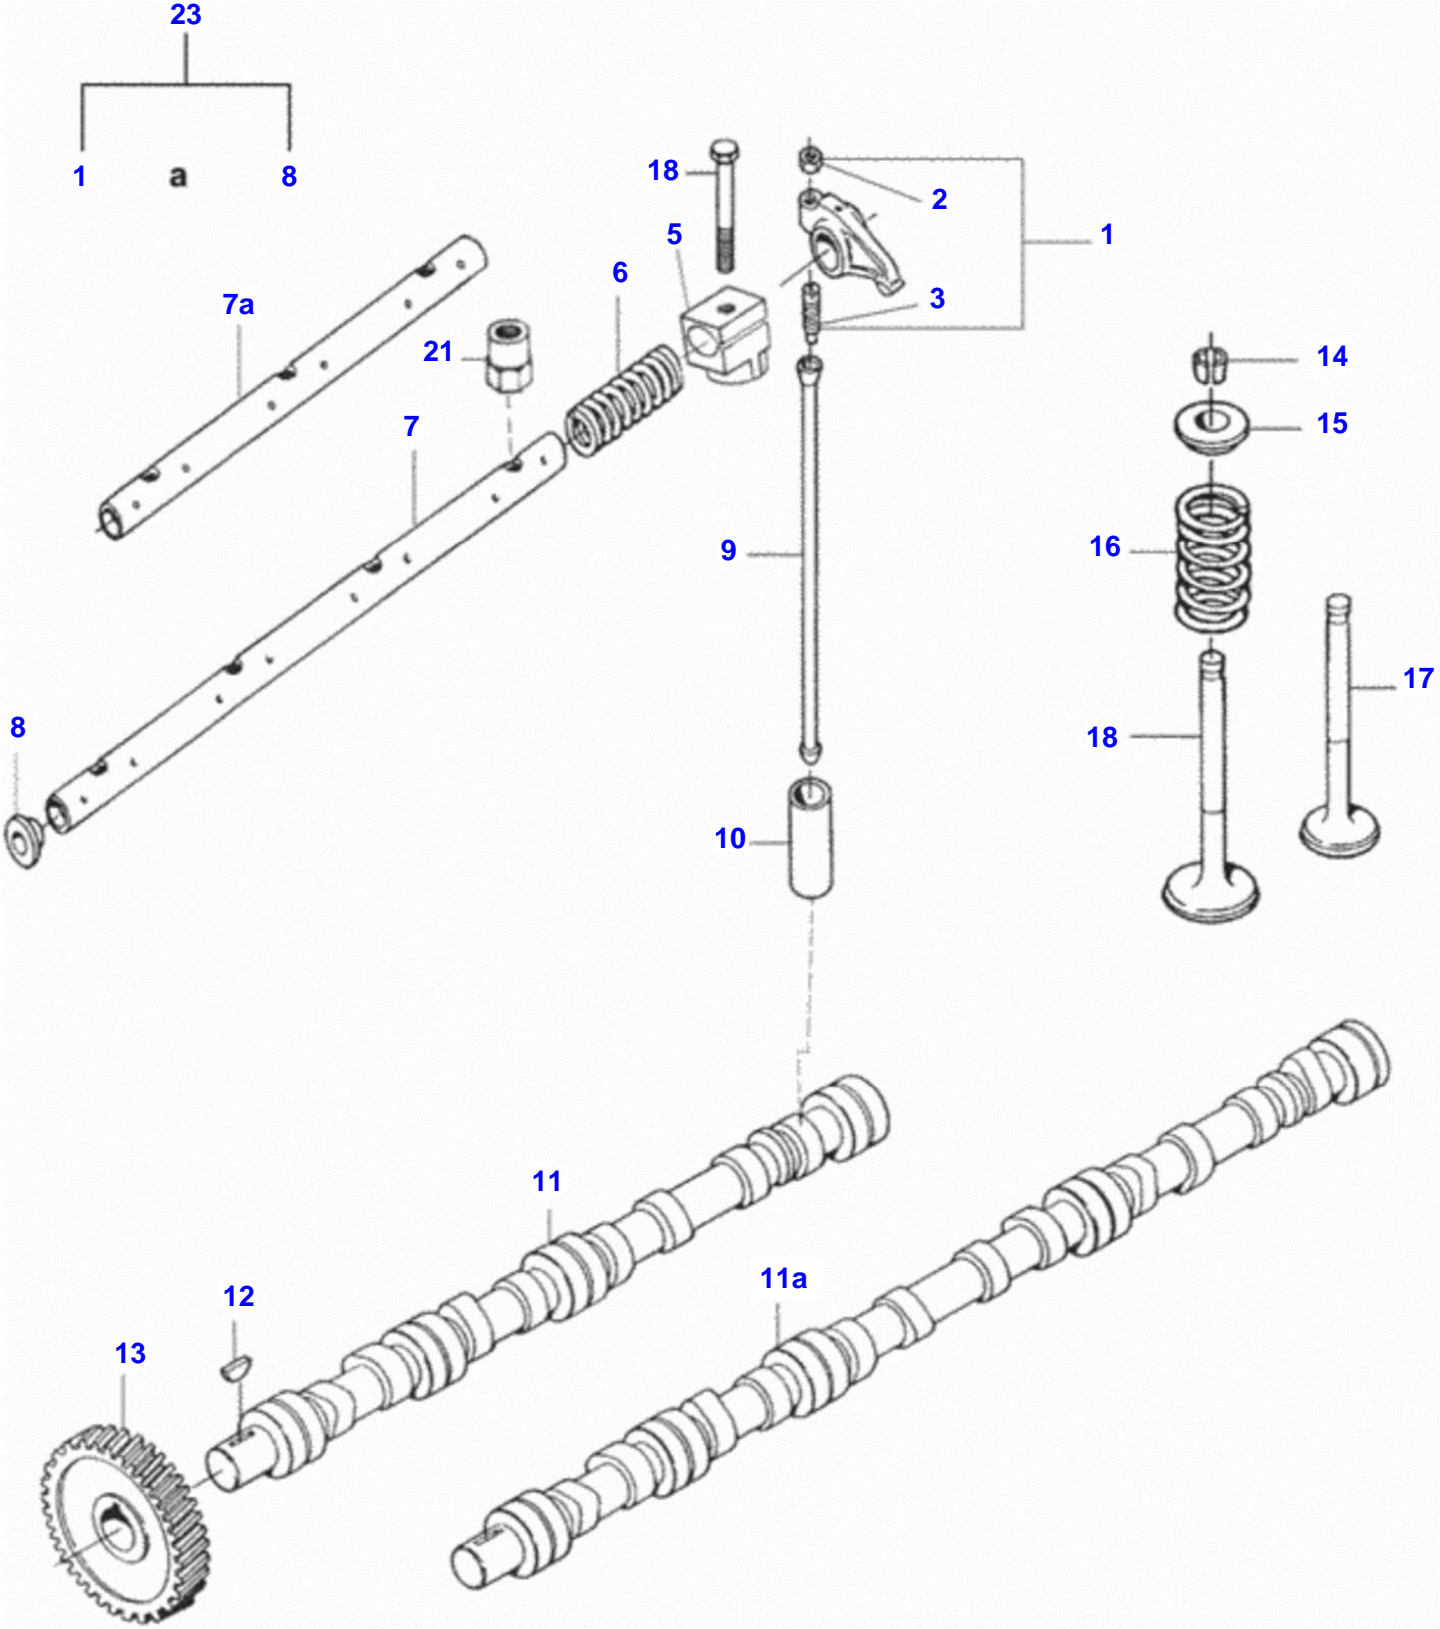

BM 125I TRACTOR
0000285

Item	Part Number	Qty	Description Comments
1	V836667042	8	ROCKER ARM
2	V512861000	8	NUT
3	V837069023	8	VALVE ROCKER ADJUSTMENT SCREW
5	V836666609	4	BRACKET
6	V836655884	3	SPRING
7	V836755871	1	SHAFT
8	V837069020	2	PLUG
9	V836655867	8	PUSH ROD
10	V836014264	8	TAPPET
11	V836746375	1	CAMSHAFT
12	V603305760	1	WOODRUFF KEY
13	V836646389	1	GEAR,CAMSHAFT
14	V836646382	16	COTTER
15	V836646381	8	WASHER
16	V836646380	8	SPRING
17	V836646357	4	EXHAUST VALVE
18	V836646356	4	INTAKE VALVE
21	V836655406	4	NUT
23	V836767044	1	ROCKER SHAFT ASM