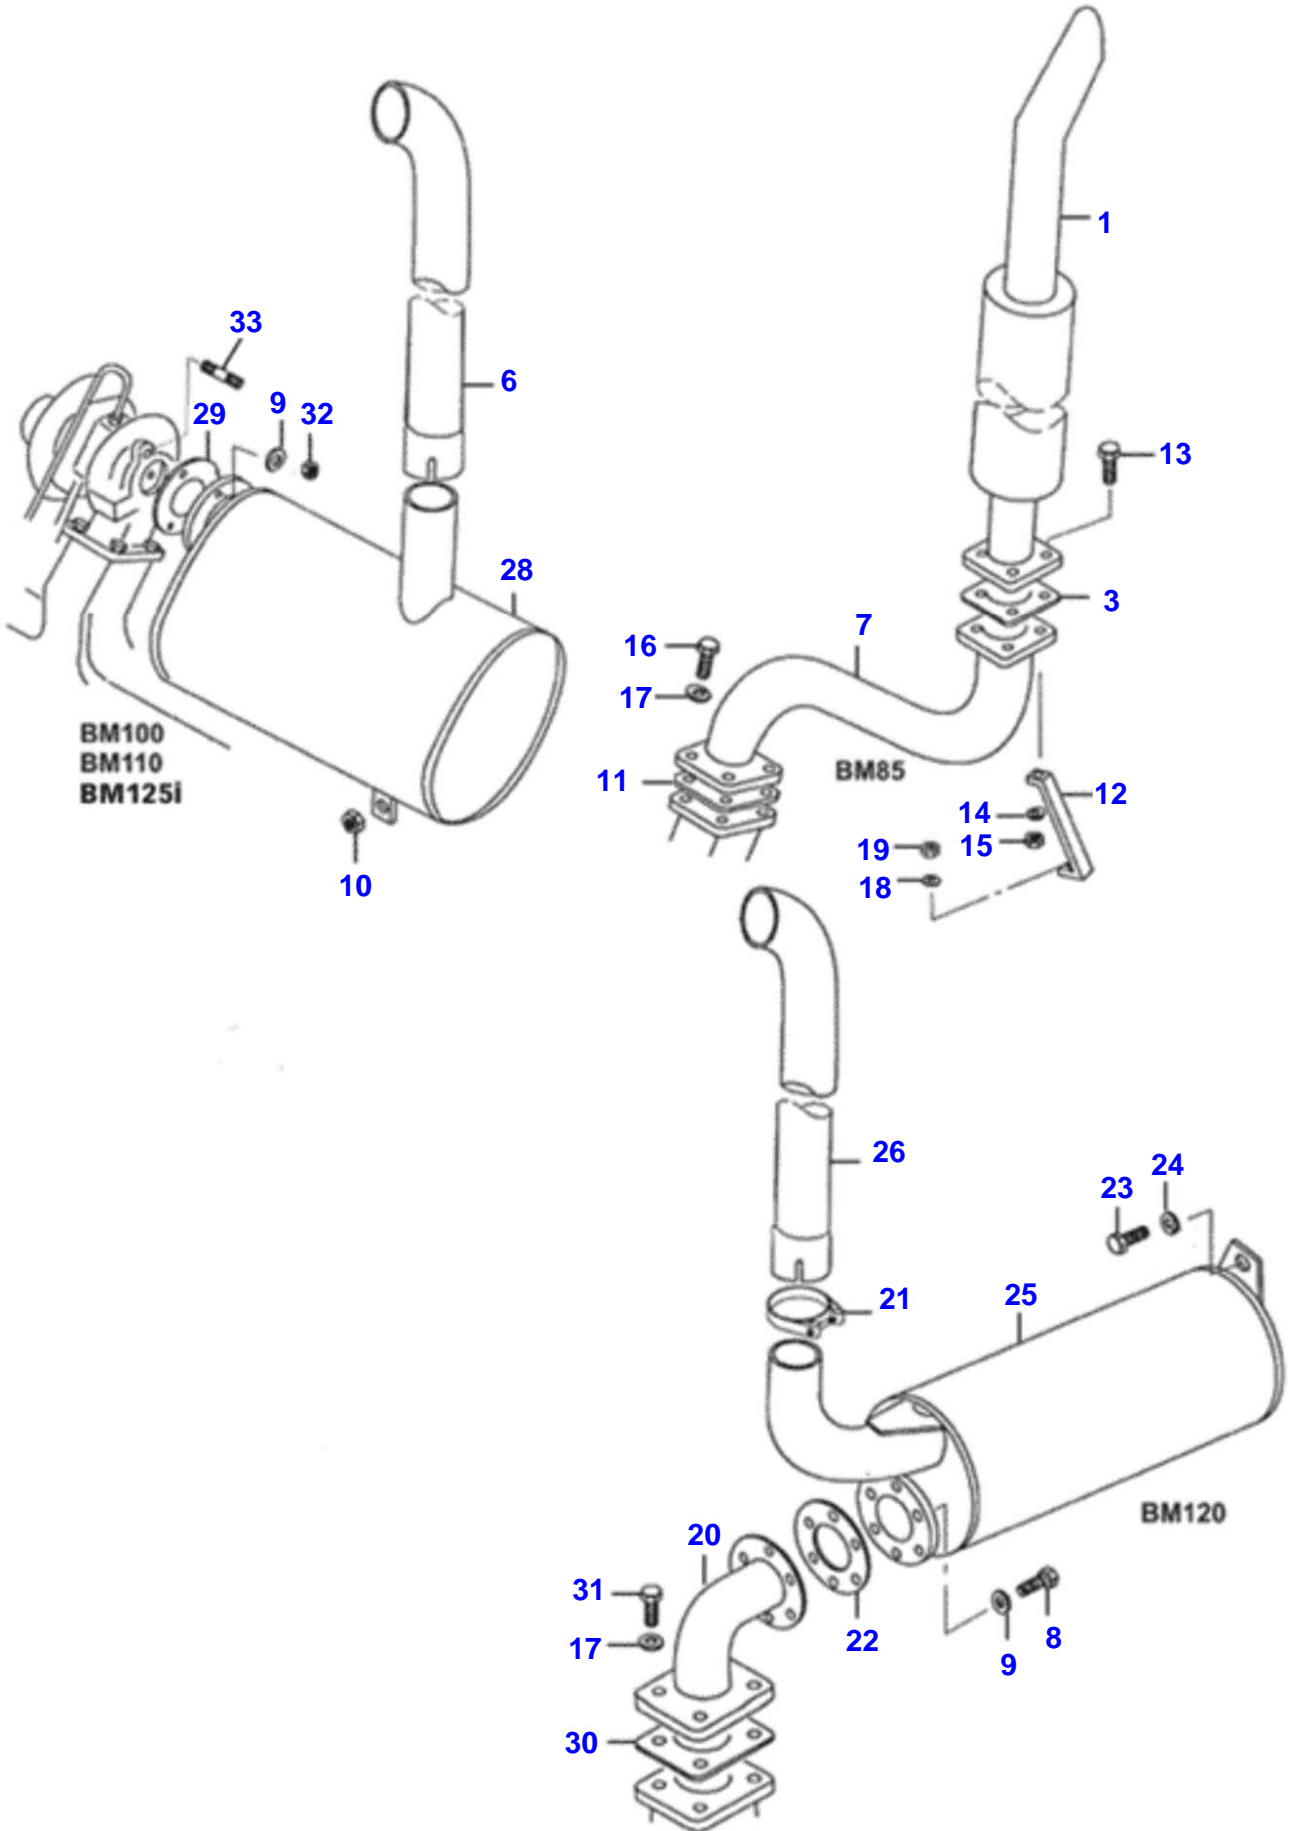

BM 125I TRACTOR
00000130

Item	Part Number	Qty	Description Comments	Technical Specification
6	V82012620	1	TAIL PIPE	
9	VJD3108	3	WASHER	2 DIN127
10	V513601002	1	NUT	
28	V32059420	1	MUFFLER	
29	V32589800	1	GASKET	
32	VJB1108	3	NUT	M8
33	V546801380	3	STUD BOLT