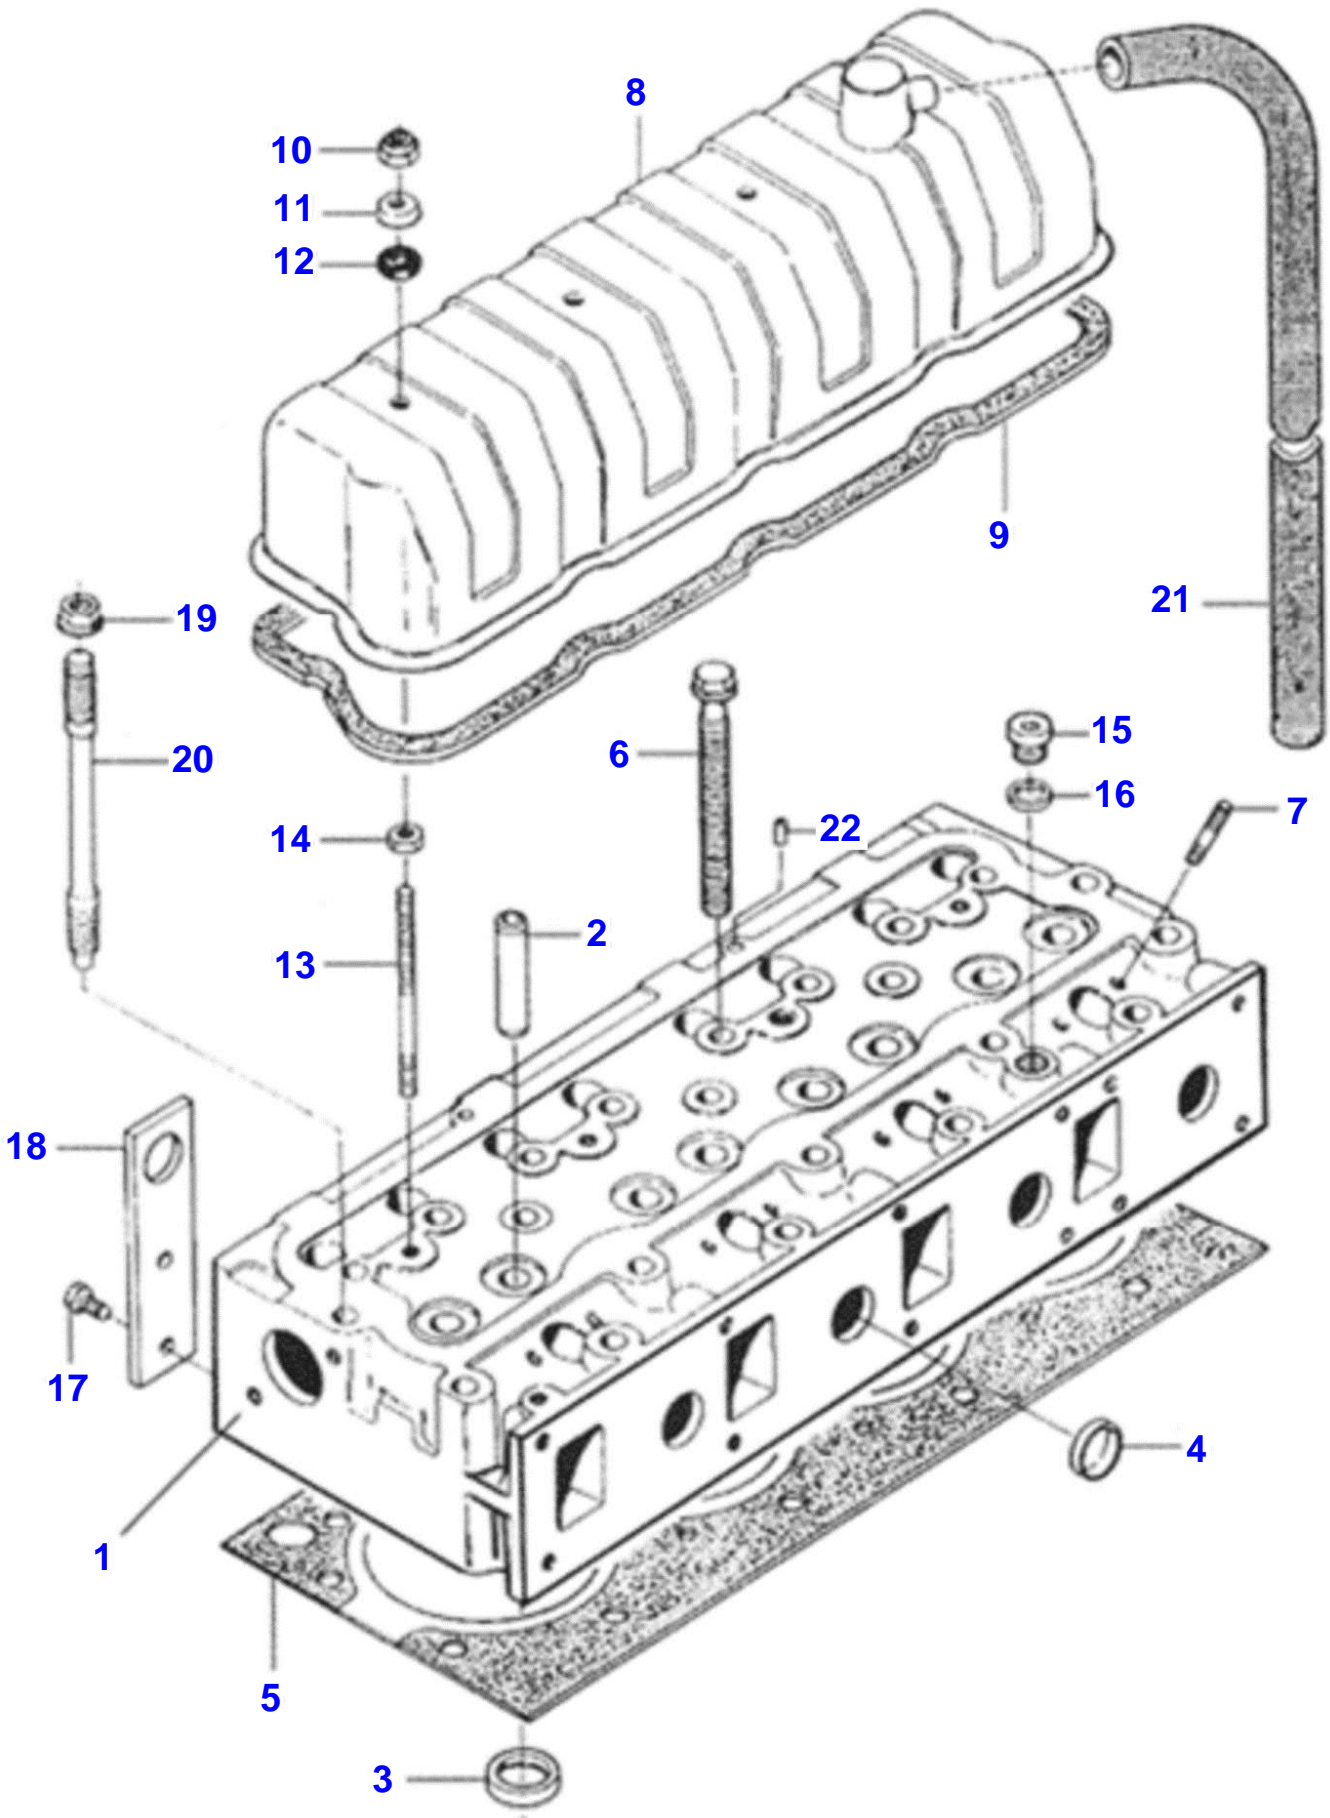

BM 125I TRACTOR
00003333

Item	Part Number	Qty	Description Comments	Technical Specification
1	V836766377	1	CYLINDER BLOCK	
2	V836866069	1	CAMSHAFT BEARING BUSH	
3		4	BEARING COVER [A]	
4	V836214478	8	GUIDE SLEEVE	
5		1	BEARING COVER [A]	
6	V836214478	2	GUIDE SLEEVE	
7	V529903180	10	HEX CAP SCREW	
11	V640016016	4	PLUG	
12	V836529872	1	PLUG	
13	V640016018	1	PLUG	
14	VGR0261	1	PLUG	M10 X 1 DIN910 5.8
15	V615571014	1	SEALING WASHER	
16	V887283760	1	PRESSURE SWITCH	
17	V640016040	1	PLUG	
18	VKH3617	1	GASKET	A 18 X 22 X 1.5 DIN7603 CU
19	V615881216	1	SEALING WASHER	
20	V640305012	5	PLUG	
21	V640325018	1	PLUG	
22	VKH4946	2	O-RING	14.3 X 2.4 70SH SMS1586
23	V836019756	1	PLUG	
24	V836014334	1	OIL DIPSTICK GUIDE PIPE	
27	V836647420	4	LINER	
			Std - flange 9,0	
	V836647934	4	LINER	
			flange 9,13mm	
	V836647933	4	LINER	
			flange 9,08 mm	
	V836647935	4	LINER	
			flange 9,23 mm	
28	V836647502	8	CYLINDER LINER O-RING	
29	V836647503	4	CYLINDER LINER O-RING	
30	V836119837	1	HOSE COUPLER	

[A] DELIVERED ONLY COMPLETE WITH BLOCK

BM 125I TRACTOR
0000561

Item	Part Number	Qty	Description Comments	Technical Specification
1	V836647439	1	FLYWHEEL HOUSING	
2	V598359850	2	PIN	
3	V52890220	15	SCREW	
4	V581705030	6	HEX SOCKET SCREW	
6	V546801800	1	STUD BOLT	
7	V500951000	3	SPRING WASHER	
8	V837074841	1	CRANKSHAFT SEAL	
9	V836007572	1	RUBBER PLUG	
10	V82609500	1	FLYWHEEL	Z=133
11	V835328783	1	STARTER RING	
12	V528902230	8	HEX CAP SCREW	
13	V504601000	3	NUT	
14	VHC8519	2	HEX SOCKET SCREW	M12 X 140 DIN912 8.8
15	V595955060	1	PIN	