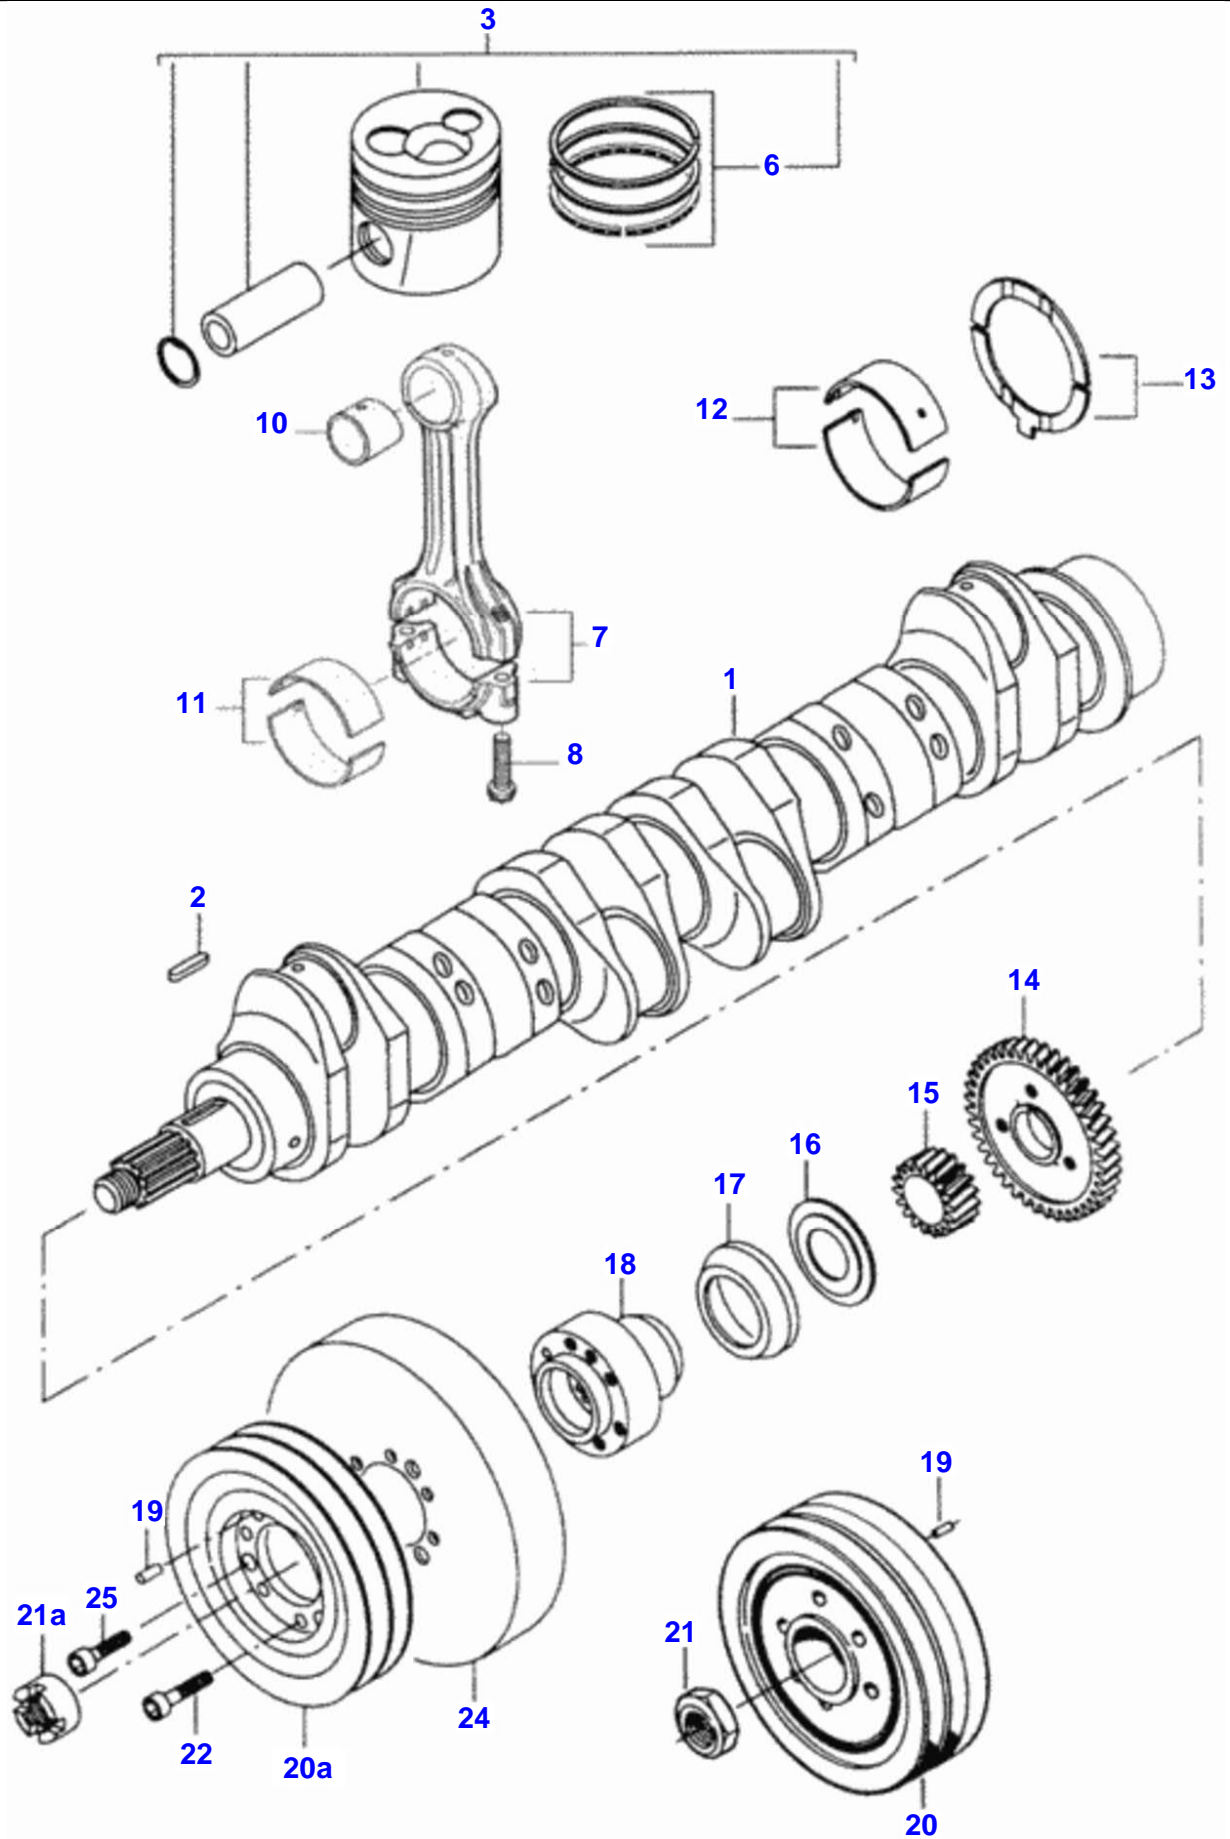

BH 140 HI TRACTOR (BR) - C014004
0000012

Crankshaft Mechanism

Item	Part Number	Qty	Description	Comments
1	V836859075	1	Crankshaft	
2	V603345110	1	Key	
3	V836640073	6	Piston	
6	V836640078	6	Kit, Ring	
7	V82659900	1	Kit, Conrod	
8	V836864141	12	Screw	
10	V836646271	6	Bush	
11	V836112765	6	Slider Bearing	
	V836112763	6	Slider Bearing	
	V836112762	6	Slider Bearing	
	V836110552	6	Big End Bearing	
	V836112767	6	Slider Bearing	
12	V836655539	7	Big-end Bearing	
	V836655538	7	Big-end Bearing	
	V836655537	7	Big-end Bearing	
	V836655514	7	Big-end Bearing	
	V836655536	7	Big-end Bearing	
13	V836120332	2	Washer	0,10 mm
	V836119459	2	Washer	Standard
	V836120333	2	Washer	0,20 mm
14	V836119550	1	Gear	
15	V836122840	1	Gear	
16	V836129781	1	Ring	
17	V836136271	1	Dustcap	
18	V836846463	1	Hub	
19	V595953360	1	Pin	
20	V836864290	1	Pulley	
21	V836647310	1	Nut	
22	V581804680	6	Allen Bolt