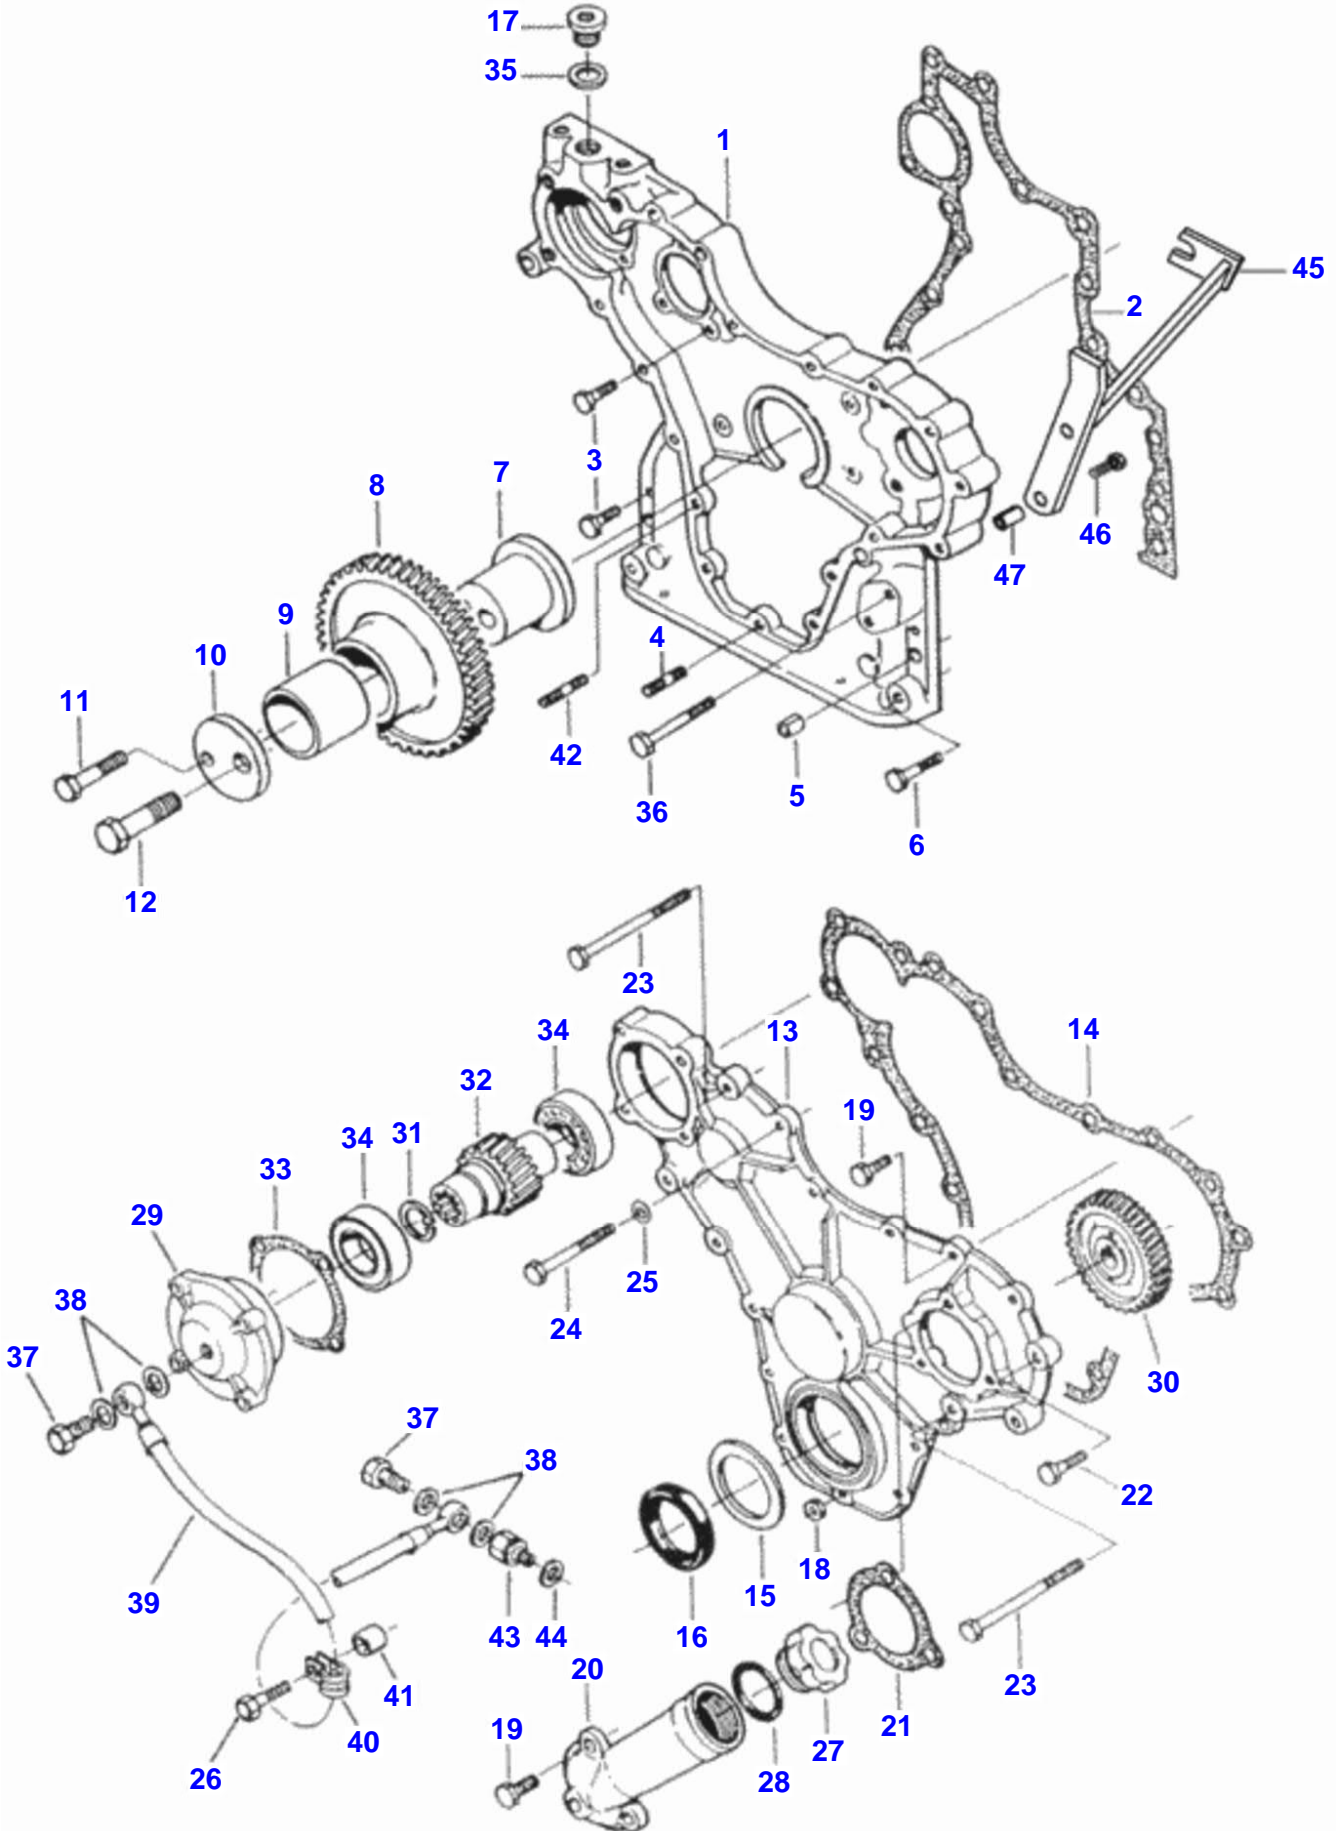

BH 140 HI TRACTOR (BR) - C014004
00002518

Front Cover

Item	Part Number	Qty	Description	Comments
1	V836652221	1	Timing Gear Case	
2	V836647419	1	Gasket	S2
3	VHA6324	10	Screw	
4	V546801380	4	Dog	
5	VJE8802	4	Pin	
6	V529801440	2	Screw	
7	V836766127	1	Shaft	
8	V836138354	1	Gear	A=9
9	V836139039	1	Bush	
10	V836129845	1	Flange	
11	V529801910	1	Screw	
12	V529902720	1	Screw	
13	V836647575	1	Cover	
14	V835336796	1	Gasket	S2
15	V836129782	1	Collet	
16	V614105880	1	Seal	S2
17	V640325018	1	Plug	
18	VJB1108	4	Nut	
19	VHA9326	6	Screw	
20	V836746921	1	Filler	
21	V836129946	1	Gasket	S2
22	VHA9230	3	Screw	
23	V529801500	2	Screw	
24	VHA8328	3	Screw	
25	V836120989	1	Washer	
26	V529801460	4	Screw	
27	V836338733	1	Cover	
28	V614604740	1	Collet	S2
29	V836655230	1	Bearing Housing	
30	V836847891	1	Gear	
31	VKG3031	1	Circlip	
32	V836122843	1	Shaft	
33	V835336793	1	Gasket	S2
34	V610060096	2	Bearing	
35	V615881822	1	Collet	S2
36	VHA8327	1	Screw	
37	V835331289	2	Screw	
38	V615870610	4	Washer	
39	V82607600	1	Hose	
40	V602060612	1	Clamp	
41	V836119296	1	Spacer	
42	V546801410	1	Dog	
43	V836655233	1	Connection	
44	V615571014	1	Washer	
45	V82618600	1	Acelerator	Cab Hi-confort
46	VHA6324	2	Screw	Cab Hi-confort
47	V836128220	2	Bush	Cab Hi-confort