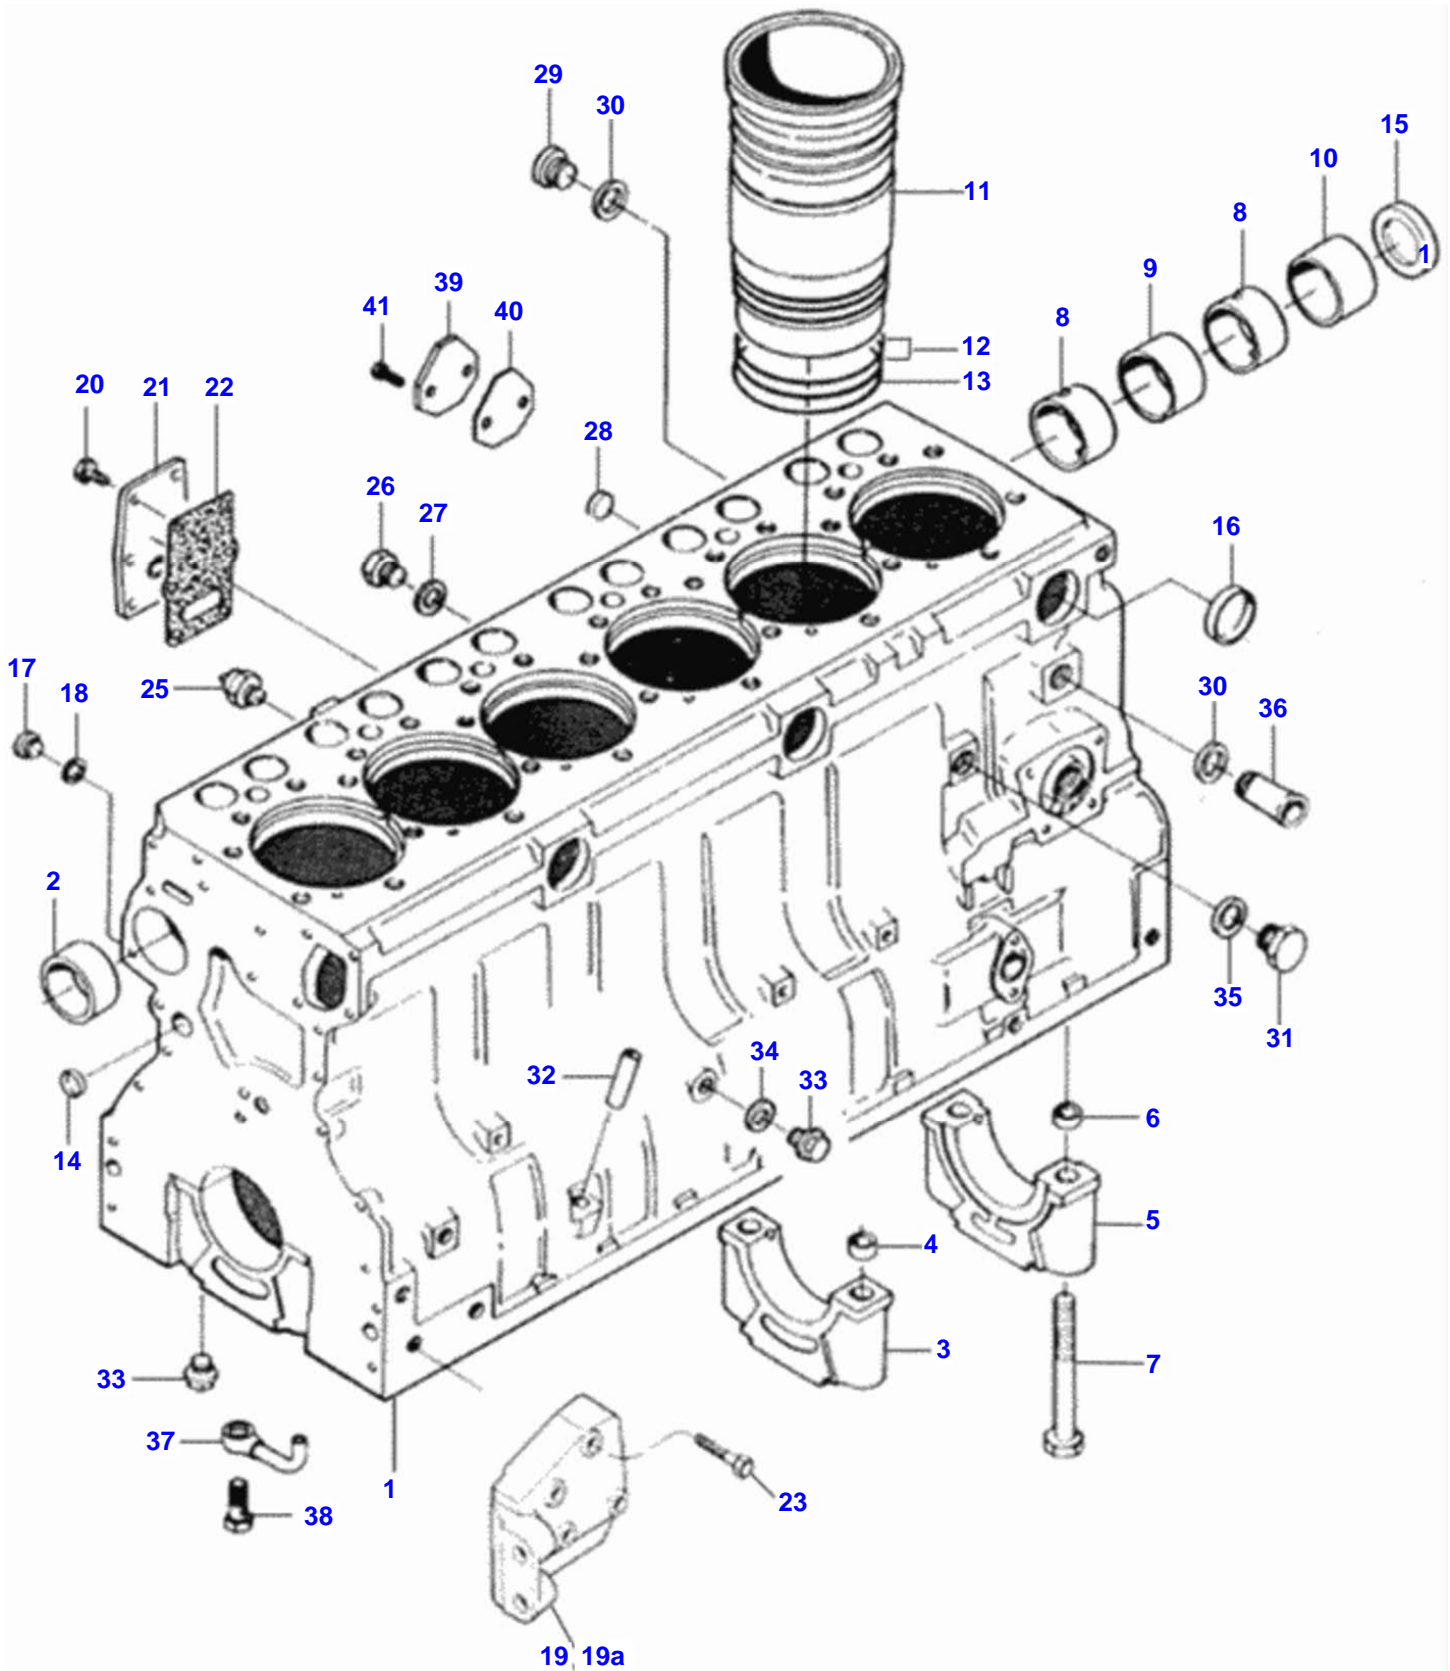

<b>Page Title</b>	<b>Page Number</b>
Cylinder Block	020-0010
Flywheel And Housing	020-0015
Cylinder Head	020-0020
Valve Mechanism	020-0025
Crankshaft Mechanism	020-0030
Front Cover	020-0035
Oil Cooler	020-0040
Sump	020-0045
Air Filter	020-0050
Inlet And Exhaust Manifold	020-0055
Muffler And Instalation Air Filter	020-0060
Turbocharger	020-0065
Sedimentation Filter	020-0070
Fuel Filter	020-0075
Injection Pump	020-0080
Throttle System	020-0085
Radiator	020-0090
Water Pump	020-0095
Gasket Set - S1	020-0100
Gasket Kit S1 + S2	020-0105
Engine Repair Kit	020-0110

BH 140 HI TRACTOR (BR) - C014004  
0000008

## Cylinder Block

Item	Part Number	Qty	Description	Comments
1	V836866110	1	Cylinder Block	Ref. 2-10
2	V836866069	1	Bush	
	V836866036	1	Bushing	
3		6	Bearing Cover	[A]
4	V836214478	12	Guide Bushing	
5		1	Bearing Cover	[A]
6	V836214478	2	Guide Bushing	
7	V529903180	14	Screw	
8	V836852460	2	Bush	
	V836852466	2	Bush	
9	V836852459	1	Bush	
	V836852460	1	Bush	
10	V836852467	1	Bush	
	V836852461	1	Bush	
11	V836666990	6	Liner	s=9,03 std
	V836647935	6	Liner	s= 9,23mm
	V836647933	6	Liner	s= 9,08mm
	V836647934	6	Liner	s= 9,13mm
12	V836647502	12	Collet	S2
13	V836647503	6	Collet	S2
14	V640016016	4	Plug	S2
15	V836852744	1	Plug	
16	V640016040	3	Plug	
17	VGR0261	4	Plug	
18	V615571014	4	Washer	S2
19	V82055800	1	Bracket	
	V836852656	1	Bracket	
20	VHC9326	6	Screw	
21	V836847994	1	Cover	
22	V836322852	1	Cover Gasket	S2
23	V529802682	8	Screw	
25	V887283760	1	Pressure Sensor	
26	VGR0277	1	Plug	
27	VKH3625	1	Collet	S2
28	V640016018	3	Plug	
29	V640325018	1	Plug	
30	V615881822	2	Collet	S2
31	V836019756	1	Plug	
32	V836014334	1	Pipe	
33	V640305012	7	Plug	
34	V615881216	1	Collet	S2
35	VKH3617	1	Collet	S2
36	V82615500	1	Pipe	