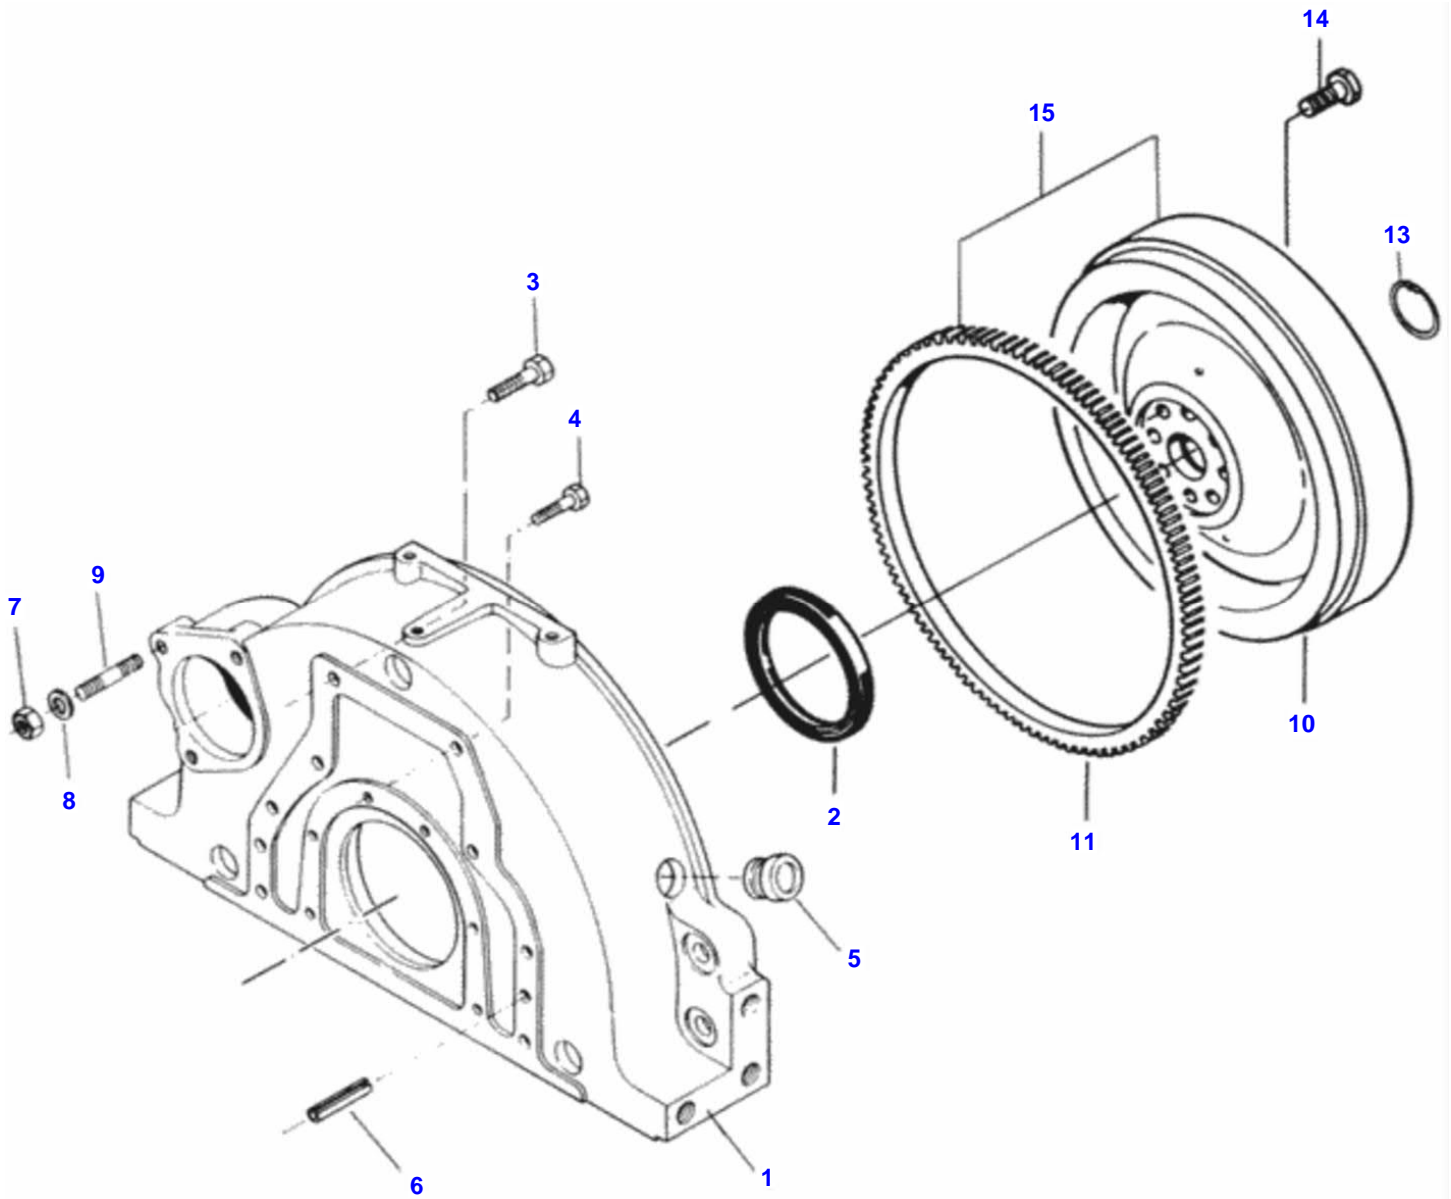

Flywheel And Housing

Item	Part Number	Qty	Description	Comments
1	V82052610	1	Housing	
2	V614500002	1	Seal	S2
3	V528902230	7	Screw	
4	V581705030	6	Screw	
5	V836007572	1	Plug	
6	VJE8802	2	Pin	
7	VJB1110	3	Nut	
8	V500951000	3	Washer	
9	V546801800	3	Dog	
10	V82060400	1	Flywheel	[B]
	V82063010	1	Flywheel	[A]
11	V835328783	1	Starter Ring	
13	VKG3072	1	Circlip	[B]
14	V529902250	7	Screw	
15	V82062910	1	Flywheel Assy.	[A]
	V82060300	1	Flywheel Assy.	[B]

FOOTNOTE [A] SINGLE CLUTCH

FOOTNOTE [B] DOUBLE CLUTCH