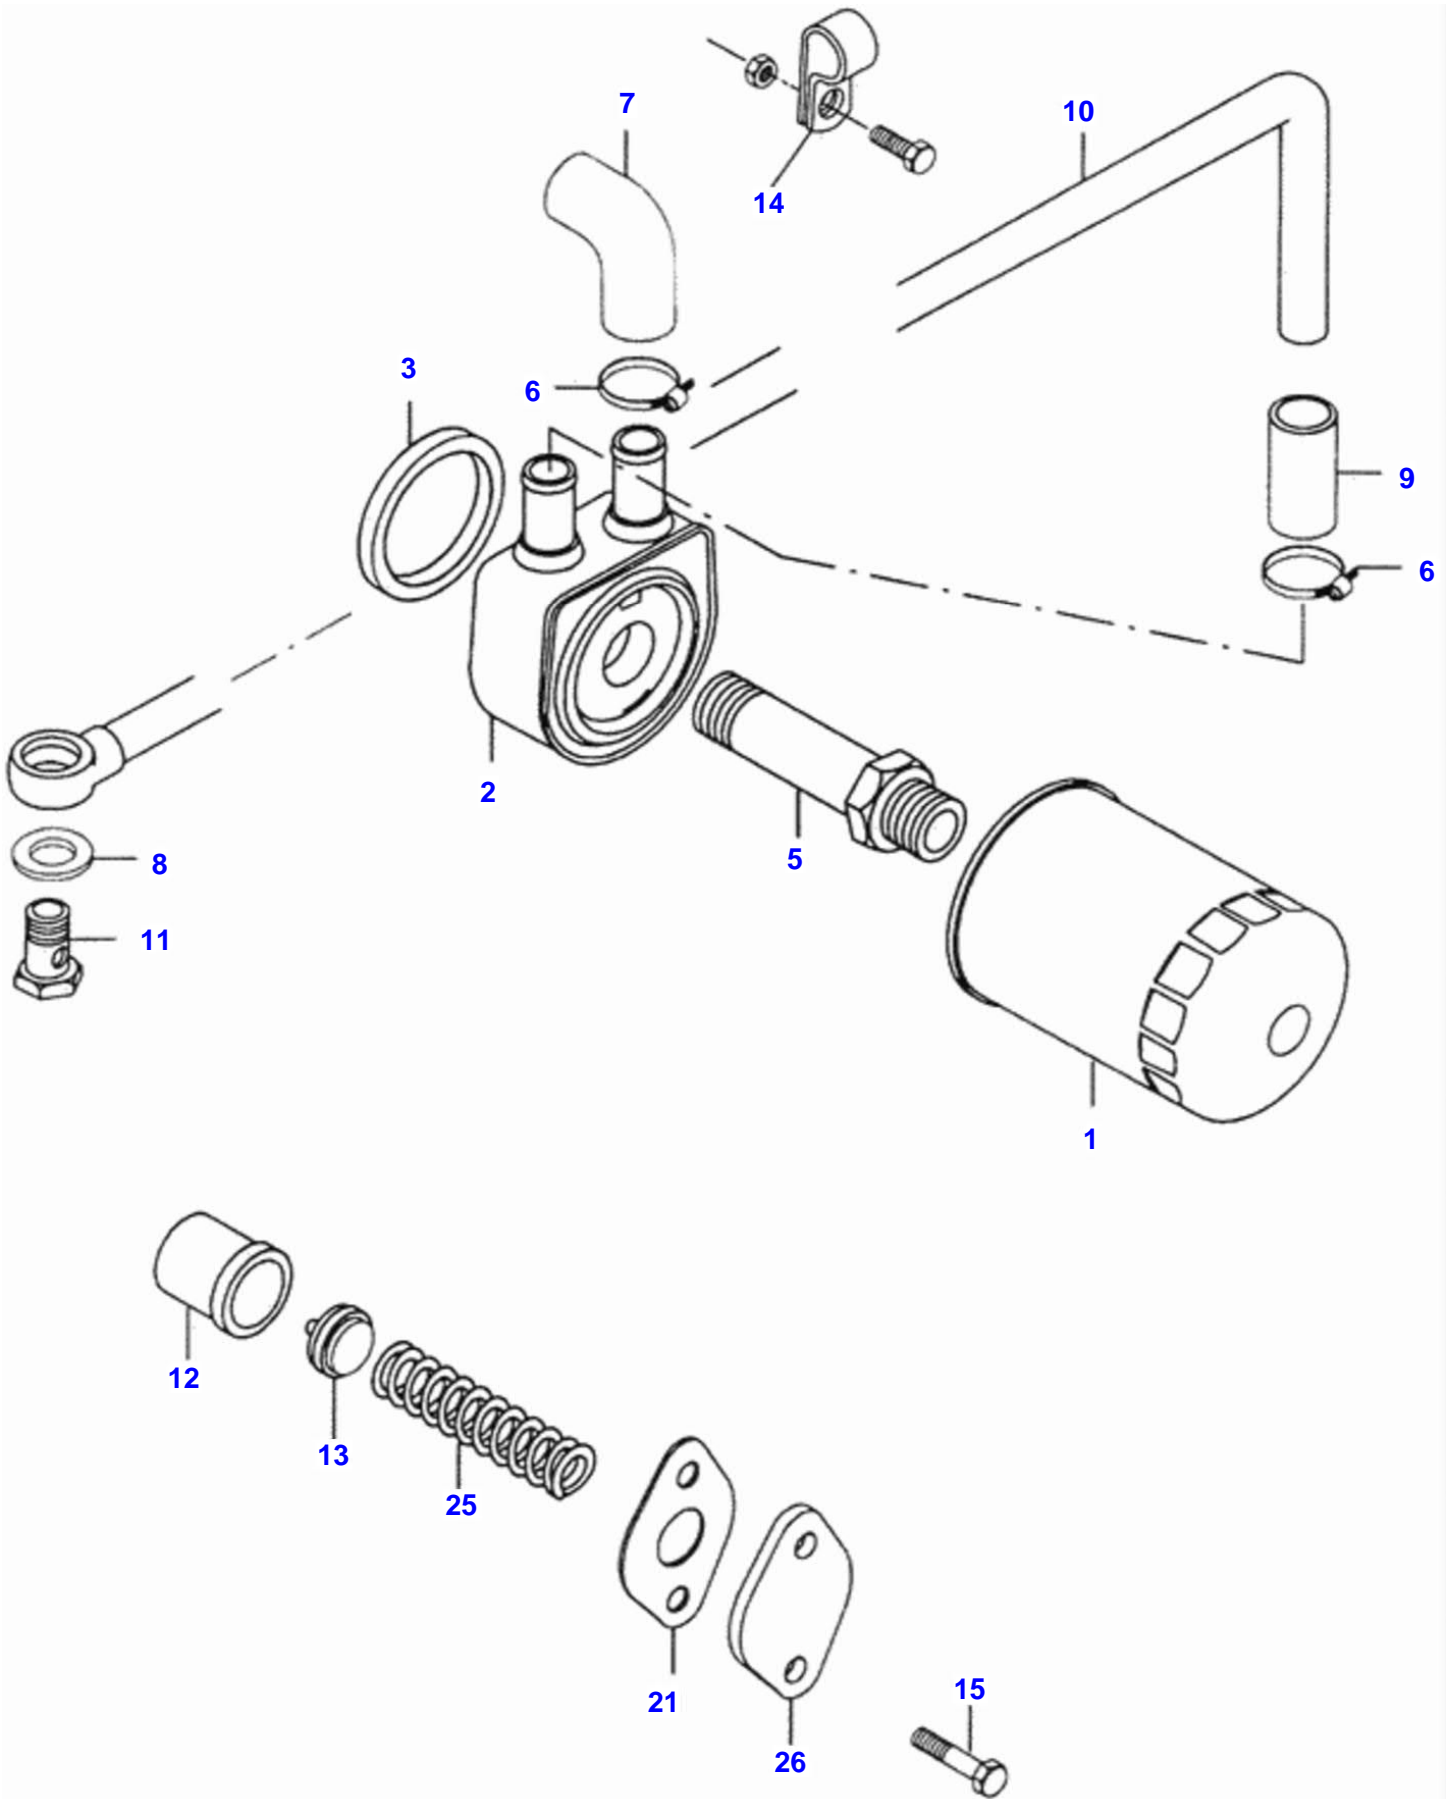

BH 140 HI TRACTOR (BR) - C014004
0000014

Oil Cooler

Item	Part Number	Qty	Description	Comments
1	V836647133	1	Oil Filter	
2	V82613000	1	Oil Cooler	Ref. 3 e 4
3	V82689000	1	Collet	
5	V82613100	1	Connection	
6	VGP3910	4	Clamp	
7	V836747124	1	Hose	
8	VKH3617	2	Collet	S2
9	V836129978	1	Hose	
10	V836847929	1	Pipe	
11	V640435015	1	Screw	
12	V836659521	1	Retention	
13	V836659522	1	Valve Plate	
14	V602074615	1	Clamp	
15	VH?323	2	Bolt	
21	V836322190	1	Gasket	S2
25	V836659523	1	Spring	
26	V836659524	1	Cover