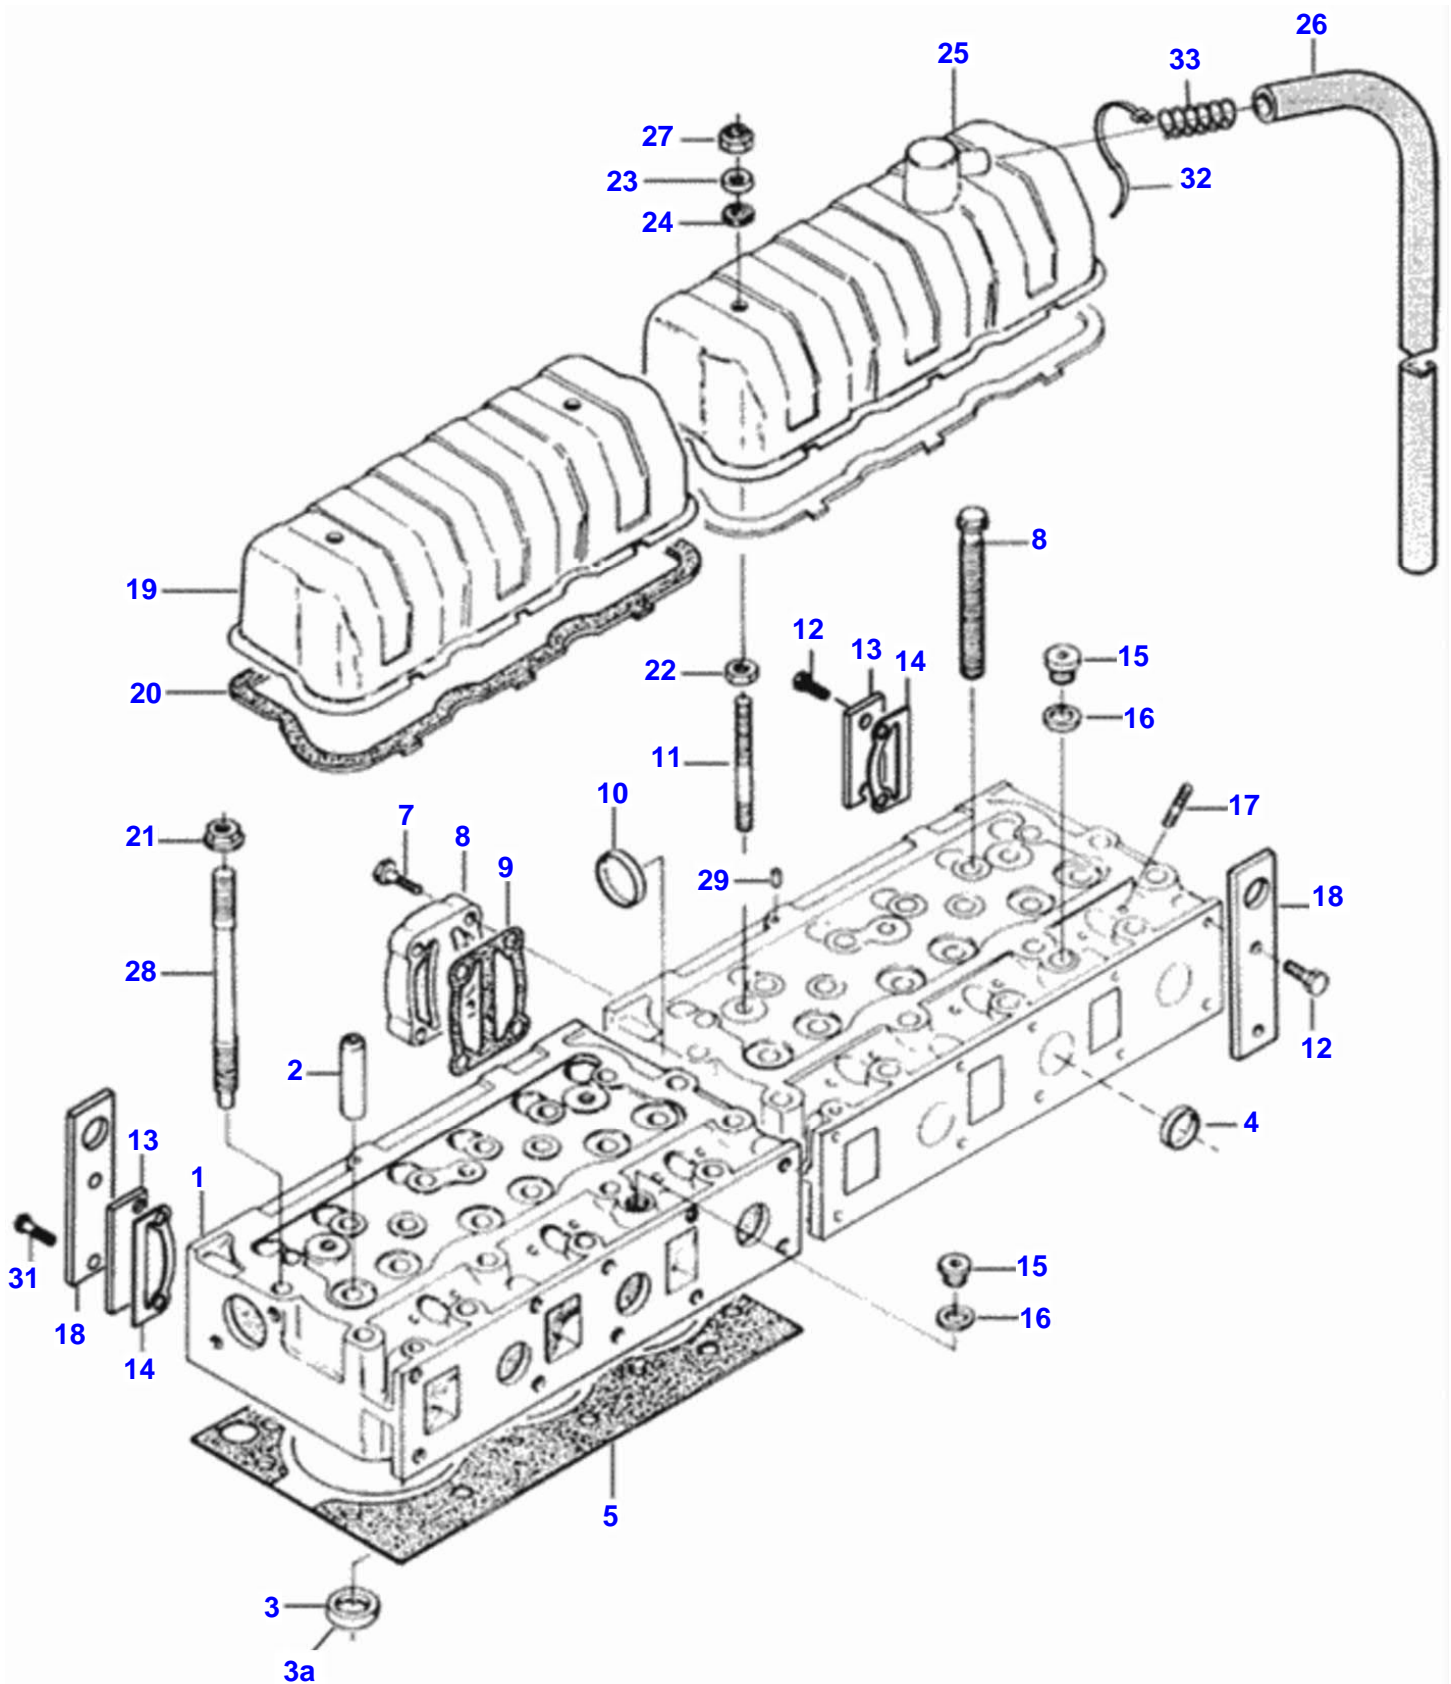

FOOTNOTE [A] SINGLE CLUTCH

FOOTNOTE [B] DOUBLE CLUTCH

Cylinder Head

Item	Part Number	Qty	Description	Comments
	V836647936	6	Valve Seat	
1	V836855381	2	Head	
2	V836673175	12	Valve Guide	
3	V836647600	6	Valve Seat	
4	V836647942	10	Pad	
5	V837070290	2	Head Gaskets	S1
6	V836646383	32	Screw	
7	V529801830	4	Screw	
8	V836855348	1	Plate	
9	V836855418	1	Gasket	S1
10	V640016045	1	Pad	
11	V546801900	4	Dog	
12	V528801800	4	Screw	
13	V836855350	2	Cover	
14	V836855417	2	Gasket	S1
15	V640325018	2	Plug	
16	V615881822	2	Collet	S1
17	V546901435	12	Dog	
18	V836855349	2	Eyelet	
19	V836846448	1	Cover	
20	V836646360	2	Gasket	S1
21	V836859110	2	Nut	
22	VJB1110	4	Nut	
23	V836119855	4	Washer	
24	V836012841	4	Washer	S1
25	V836646359	1	Cover	
26	V835338706	1	Hose	
27	VJB8905	4	Nut	
28	V836859109	2	Dog	
29	V595953360	2	Pin	
31	V528801820	2	Screw	
32	V243020	1	Clamp	
33	V836659103	1	Spring	