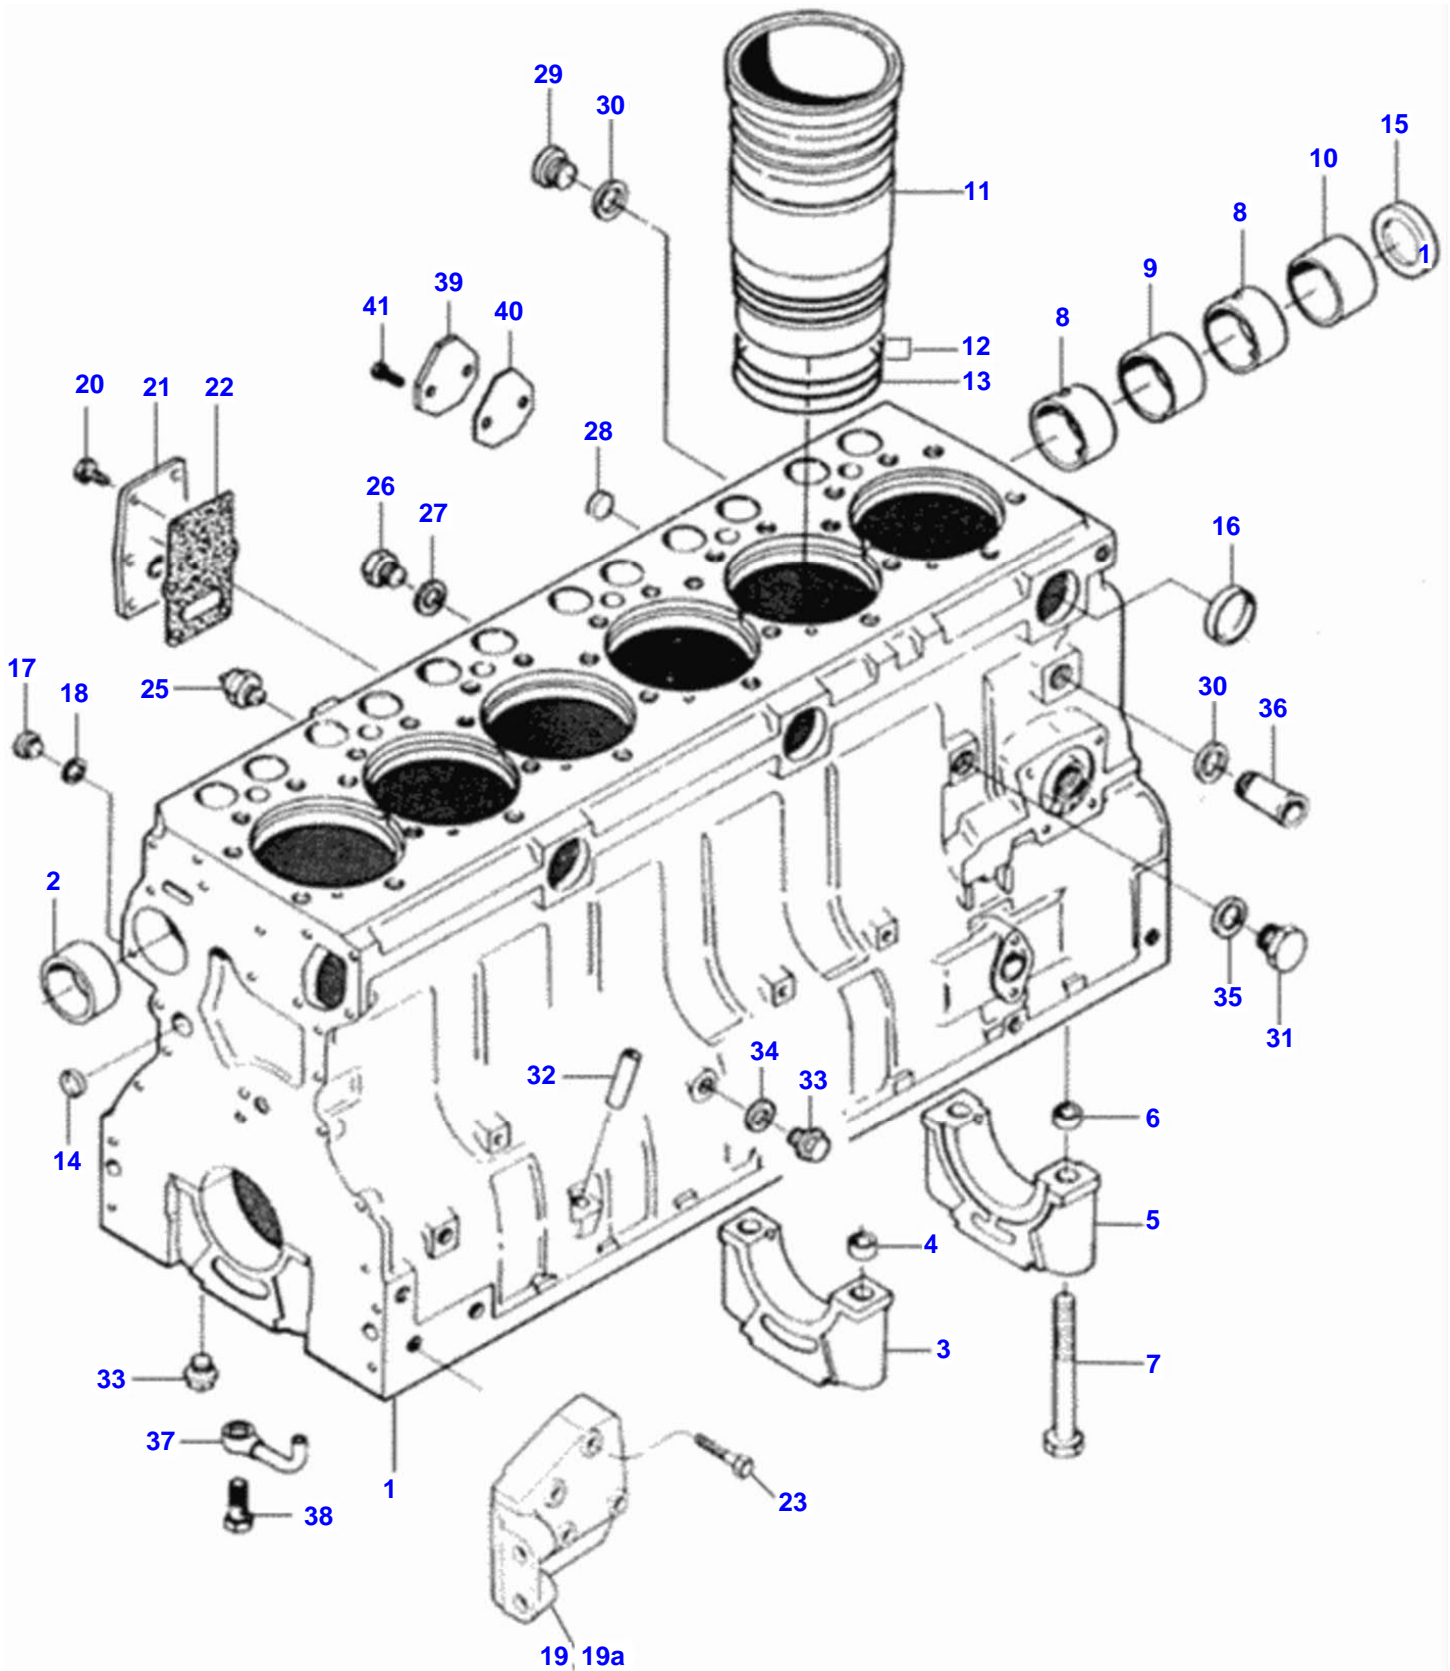

BH 180 HI TRACTOR (BR) - C018006
0000008

Cylinder Block

Item	Part Number	Qty	Description	Comments
1	V836866110	1	Cylinder Block	Ref. 2-10
2	V836866069	1	Bush	
	V836866036	1	Bushing	
3		6	Bearing Cover	[A]
4	V836214478	12	Guide Bushing	
5		1	Bearing Cover	[A]
6	V836214478	2	Guide Bushing	
7	V529903180	14	Screw	
8	V836852460	2	Bush	
	V836852466	2	Bush	
9	V836852459	1	Bush	
	V836852460	1	Bush	
10	V836852461	1	Bush	
	V836852467	1	Bush	
11	V836647933	6	Liner	s= 9,08mm
	V836647934	6	Liner	s= 9,13mm
	V836647935	6	Liner	s= 9,23mm
	V836666990	6	Liner	s=9,03 std
12	V836647502	12	Collet	S2
13	V836647503	6	Collet	S2
14	V640016016	4	Plug	S2
15	V836852744	1	Plug	
16	V640016040	3	Plug	
17	VGR0261	4	Plug	
18	V615571014	4	Washer	S2
19	V82055800	1	Bracket	
	V836852656	1	Bracket	
20	VHC9326	6	Screw	
21	V836847994	1	Cover	
22	V836322852	1	Cover Gasket	S2
23	V529802682	8	Screw	
25	V887283760	1	Pressure Sensor	
26	VGR0277	1	Plug	
27	VKH3625	1	Collet	S2
28	V640016018	3	Plug	
29	V640325018	1	Plug	
30	V615881822	2	Collet	S2
31	V836019756	1	Plug	
32	V836014334	1	Pipe	
33	V640305012	7	Plug	
34	V615881216	1	Collet	S2
35	VKH3617	1	Collet	S2
36	V82615500	1	Pipe	
37	V836846231	6	Nozzle	
38	V836338601	6	Valve	
39	V836647400	1	Cover	
40	V836647401	1	Gasket	
41	VHA6322	2	Screw	