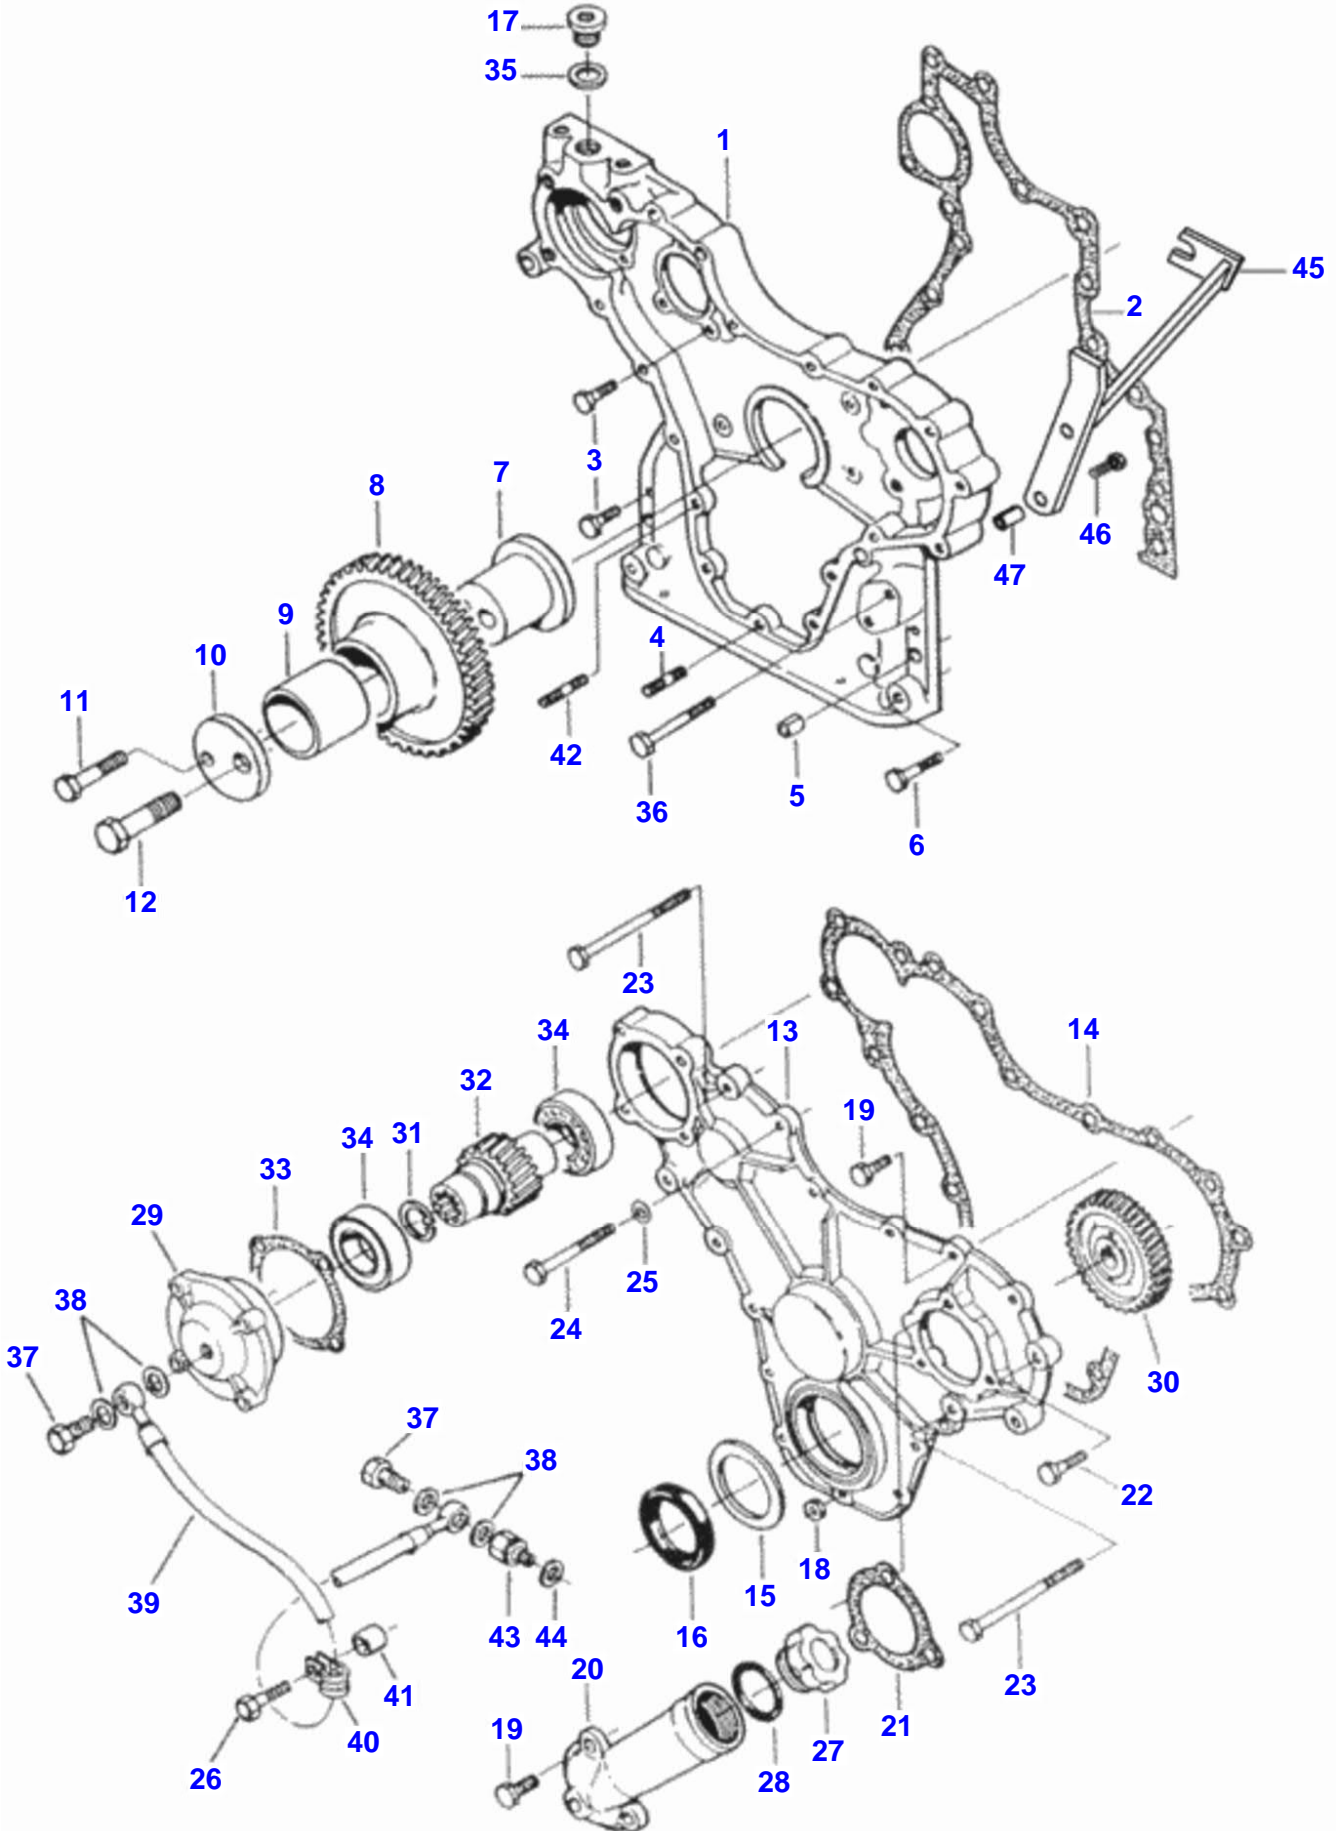

BH 180 HI TRACTOR (BR) - C018006
00002518

Front Cover

Item	Part Number	Qty	Description	Comments
1	V836652221	1	Timing Gear Case	
2	V836647419	1	Gasket	S2
3	VHA6324	10	Screw	
4	V546801380	4	Dog	
5	VJE8802	4	Pin	
6	V529801440	2	Screw	
7	V836766127	1	Shaft	
8	V836138354	1	Gear	A=9
9	V836139039	1	Bush	
10	V836129845	1	Flange	
11	V529801910	1	Screw	
12	V529902720	1	Screw	
13	V836647575	1	Cover	
14	V835336796	1	Gasket	S2
15	V836129782	1	Collet	
16	V614105880	1	Seal	S2
17	V640325018	1	Plug	
18	VJB1108	4	Nut	
19	VHA9326	6	Screw	
20	V836746921	1	Filler	
21	V836129946	1	Gasket	S2
22	VHA9230	3	Screw	
23	V529801500	2	Screw	
24	VHA8328	3	Screw	
25	V836120989	1	Washer	
26	V529801460	4	Screw	
27	V836338733	1	Cover	
28	V614604740	1	Collet	S2
29	V836655230	1	Bearing Housing	
30	V836847891	1	Gear	
31	VKG3031	1	Circlip	
32	V836122843	1	Shaft	
33	V835336793	1	Gasket	S2
34	V610060096	2	Bearing	
35	V615881822	1	Collet	S2
36	VHA8327	1	Screw	
37	V835331289	2	Screw	
38	V615870610	4	Washer	
39	V82607600	1	Hose	
40	V602060612	1	Clamp	
41	V836119296	1	Spacer	
42	V546801410	1	Dog	
43	V836655233	1	Connection	
44	V615571014	1	Washer	
45	V82618600	1	Acelerator	Cab Hi-confort
46	VHA6324	2	Screw	Cab Hi-confort
47	V836128220	2	Bush	Cab Hi-confort