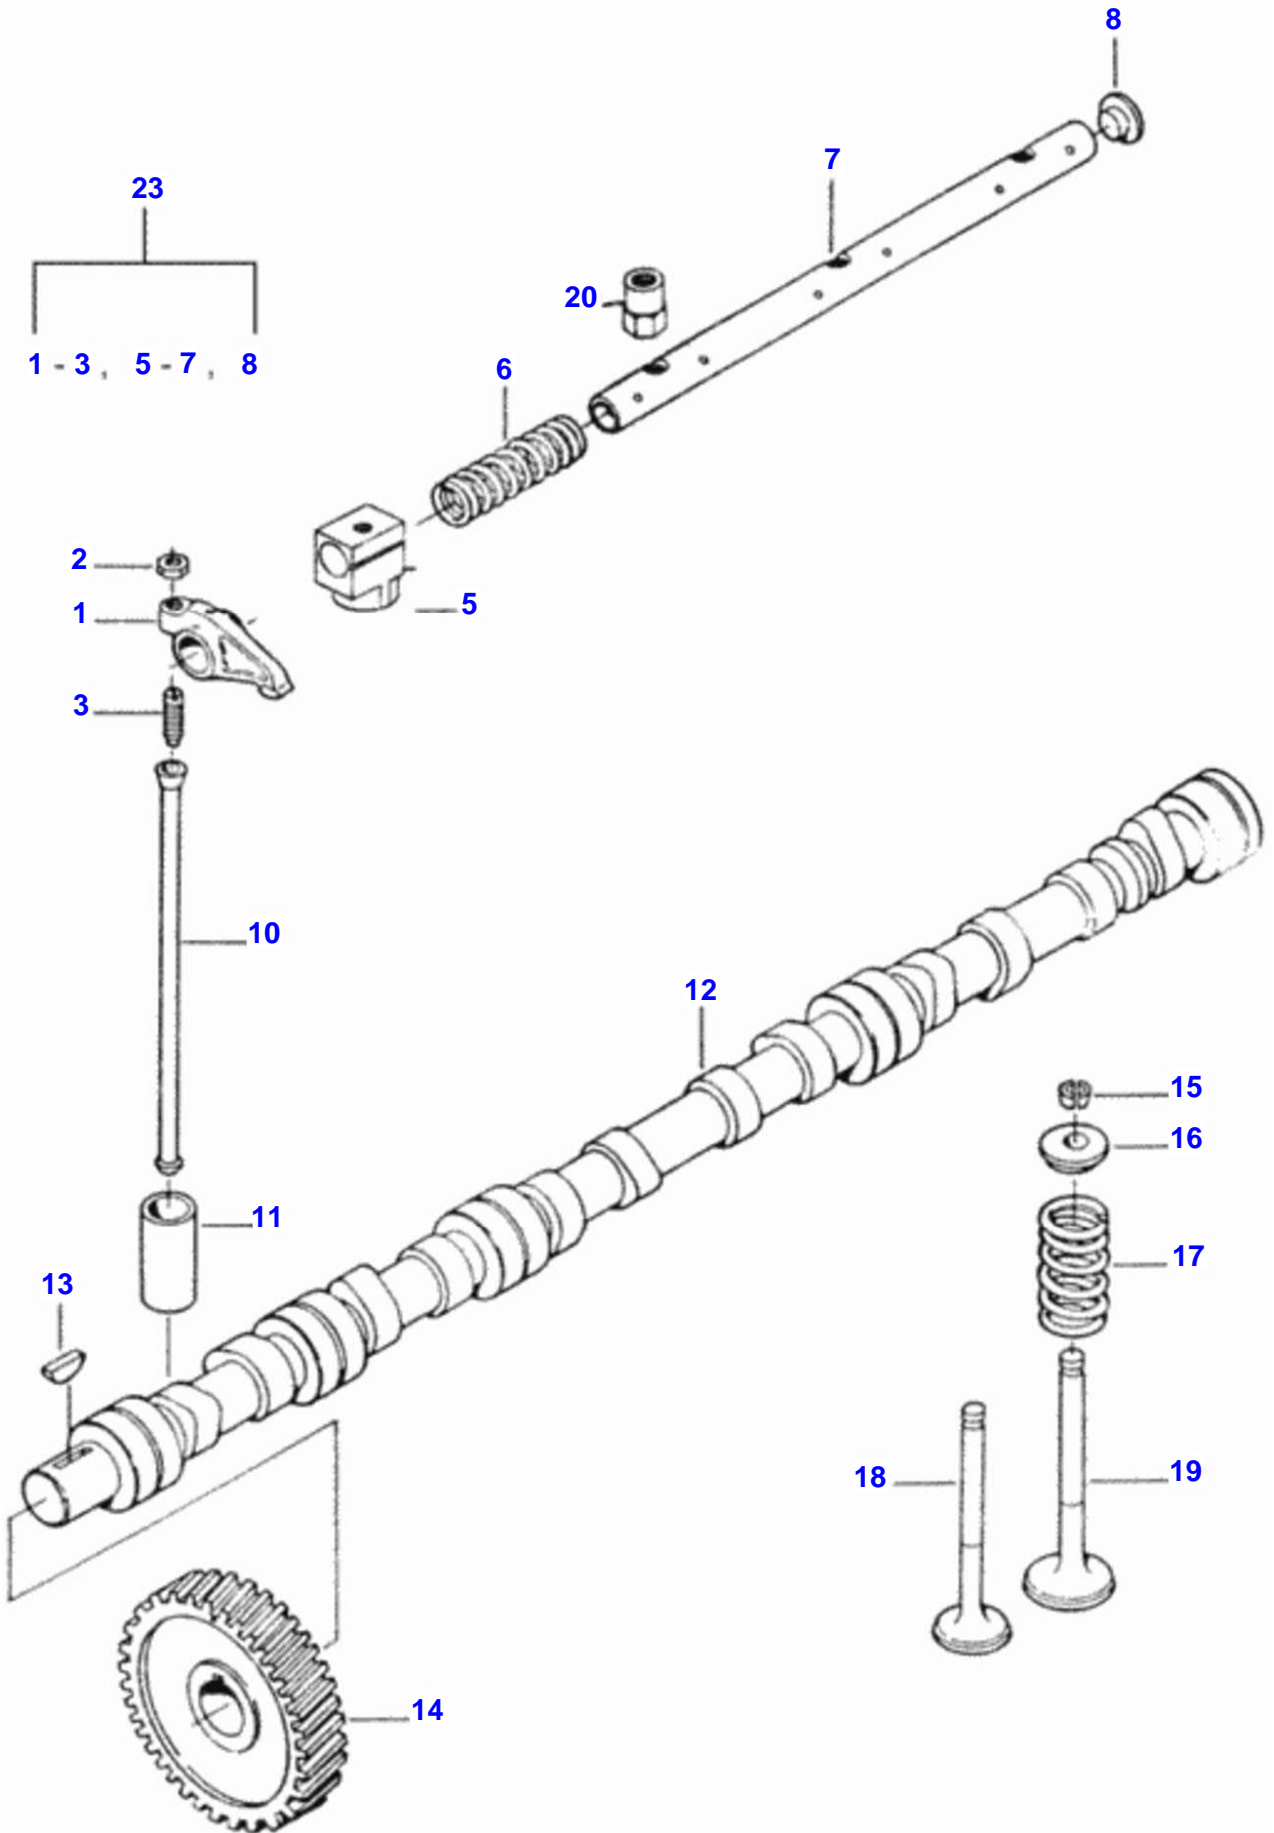

FOOTNOTE [A] SINGLE CLUTCH

FOOTNOTE [B] DOUBLE CLUTCH

Cylinder Head

Item	Part Number	Qty	Description	Comments
	V836647936	6	Valve Seat	
1	V836855381	2	Head	
2	V836673175	12	Valve Guide	
3	V836647600	6	Valve Seat	
4	V836647942	10	Pad	
5	V837070290	2	Head Gaskets	S1
6	V836646383	32	Screw	
7	V529801830	4	Screw	
8	V836855348	1	Plate	
9	V836855418	1	Gasket	S1
10	V640016045	1	Pad	
11	V546801900	4	Dog	
12	V528801800	4	Screw	
13	V836855350	2	Cover	
14	V836855417	2	Gasket	S1
15	V640325018	2	Plug	
16	V615881822	2	Collet	S1
17	V546901435	12	Dog	
18	V836855349	2	Eyelet	
19	V836846448	1	Cover	
20	V836646360	2	Gasket	S1
21	V836859110	2	Nut	
22	VJB1110	4	Nut	
23	V836119855	4	Washer	
24	V836012841	4	Washer	S1
25	V836646359	1	Cover	
26	V835338706	1	Hose	
27	VJB8905	4	Nut	
28	V836859109	2	Dog	
29	V595953360	2	Pin	
31	V528801820	2	Screw	
32	V243020	1	Clamp	
33	V836659103	1	Spring	