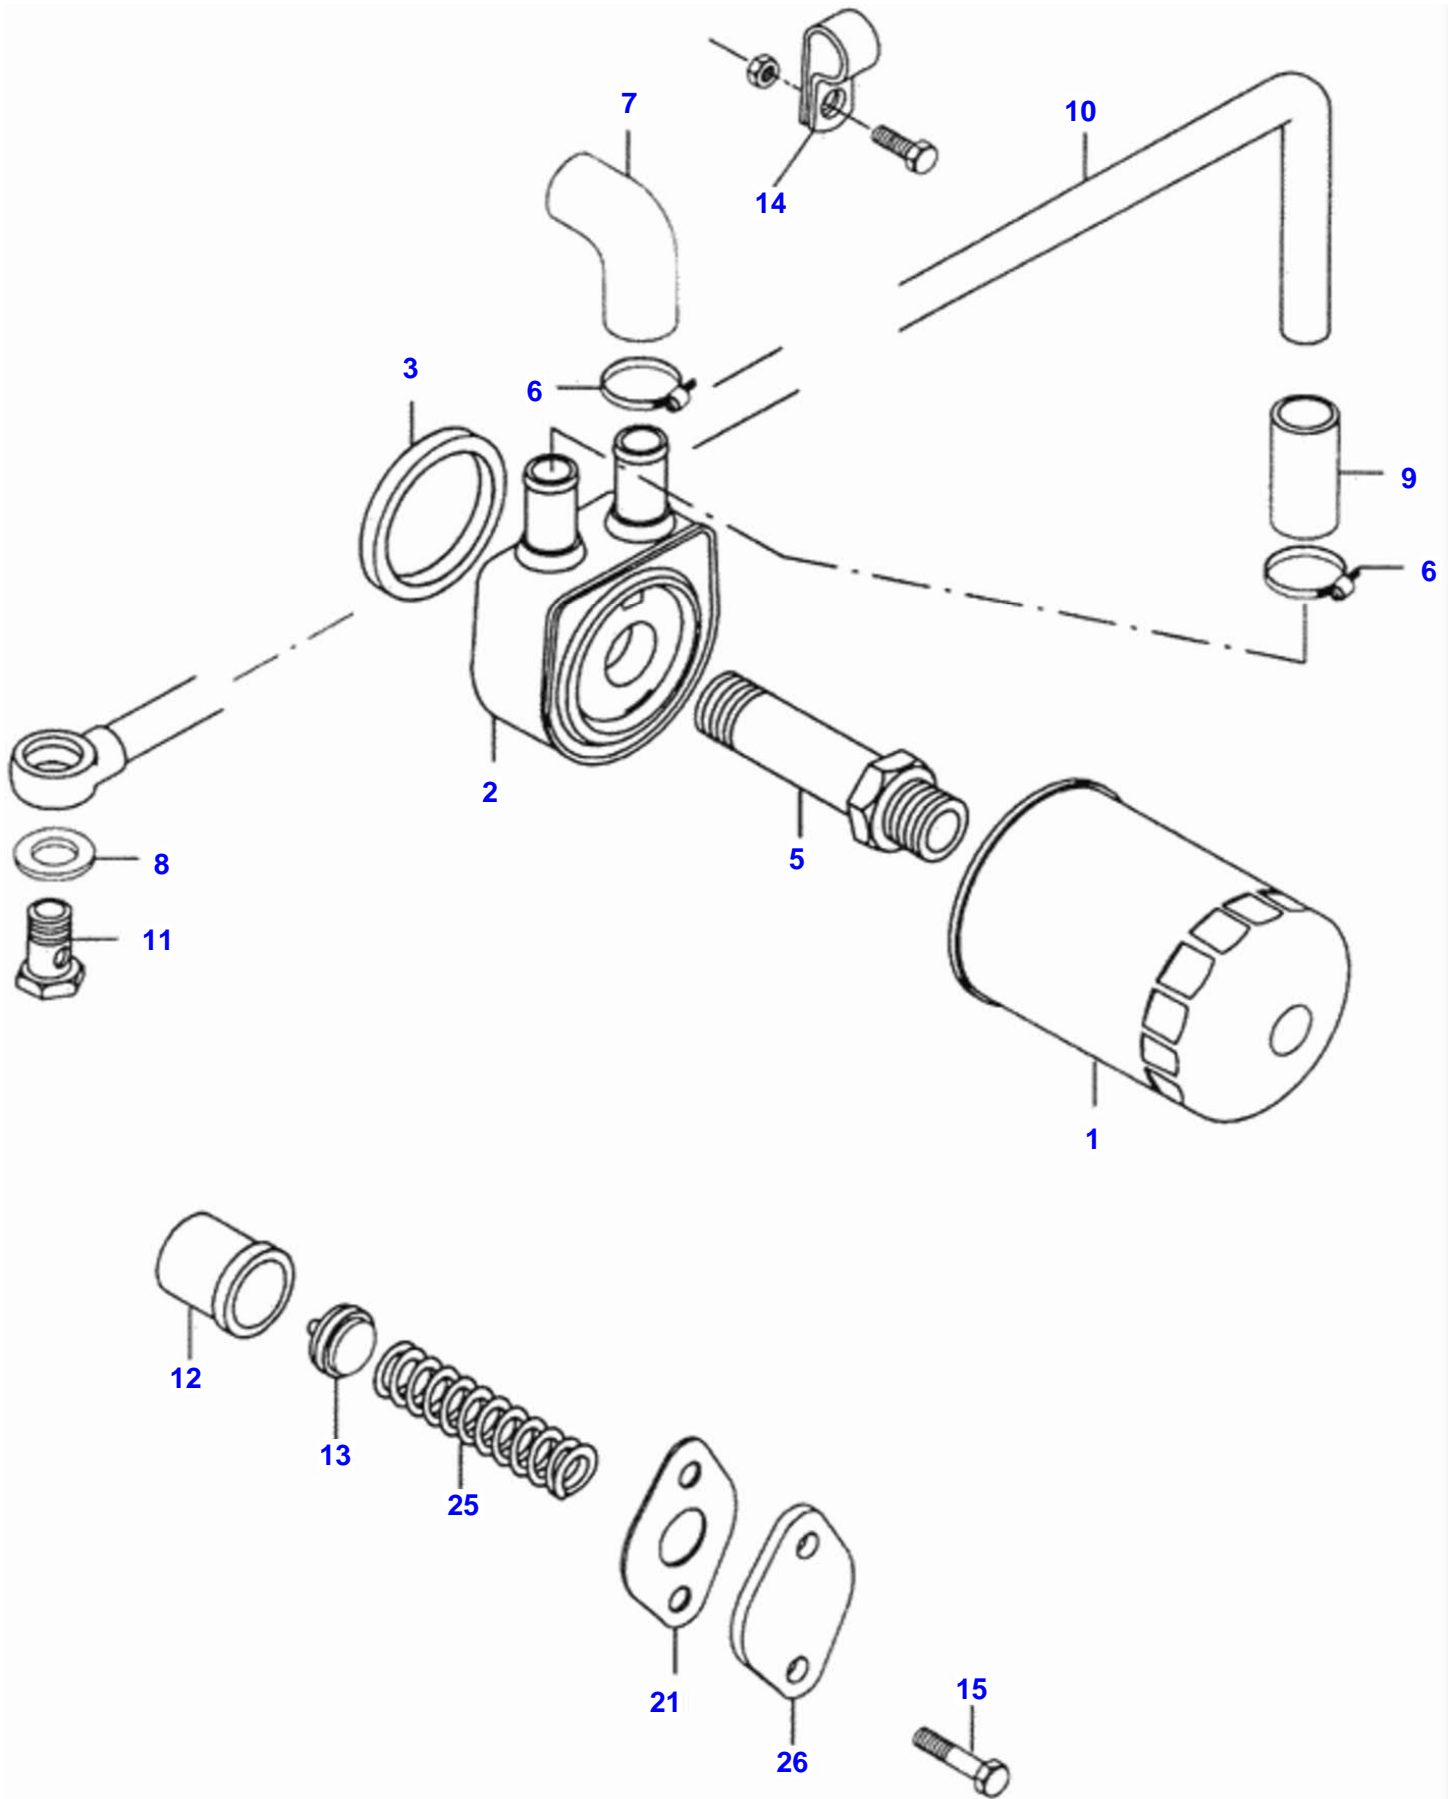

BH 180 HI TRACTOR (BR) - C018006
0000014

Oil Cooler

Item	Part Number	Qty	Description	Comments
1	V836647133	1	Oil Filter	
2	V82613000	1	Oil Cooler	Ref. 3 e 4
3	V82689000	1	Collet	
5	V82613100	1	Connection	
6	VGP3910	4	Clamp	
7	V836747124	1	Hose	
8	VKH3617	2	Collet	S2
9	V836129978	1	Hose	
10	V836847929	1	Pipe	
11	V640435015	1	Screw	
12	V836659521	1	Retention	
13	V836659522	1	Valve Plate	
14	V602074615	1	Clamp	
15	VH?323	2	Bolt	
21	V836322190	1	Gasket	S2
25	V836864056	1	Spring	
26	V836659524	1	Cover