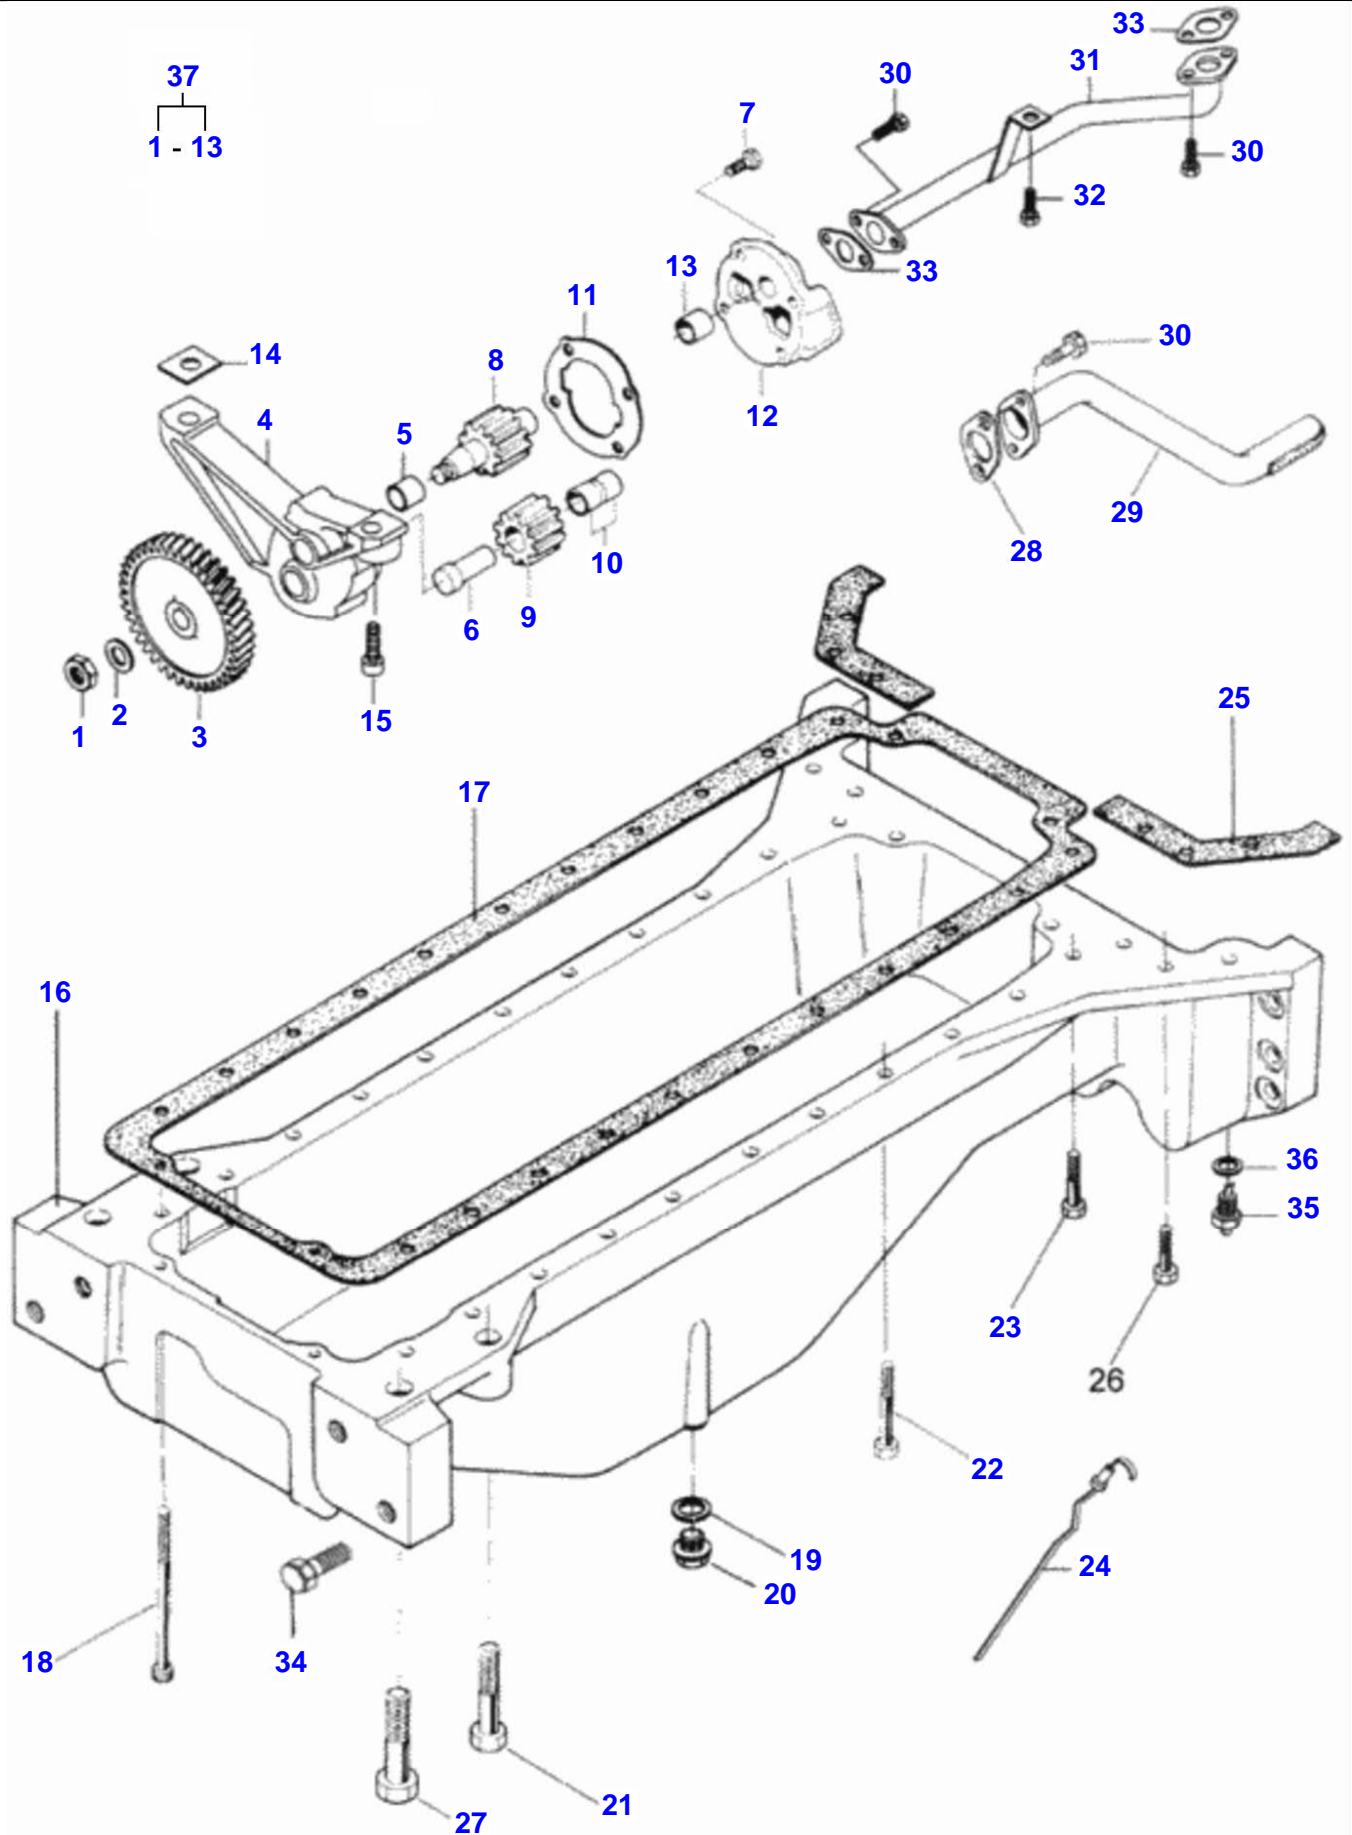

BH 180 HI TRACTOR (BR) - C018006
0000015

Sump

Item	Part Number	Qty	Description	Comments
1	V504861000	1	Nut	
2	V836122910	1	Washer	
3	V836338667	1	Gear	
4	V836338186	1	Housing	
5	V836322909	1	Bush	
6	V836338668	1	Shaft	
7	VHA6323	4	Screw	
8	V836338181	1	Gear	
9	V836338180	1	Gear	
10	V836322909	2	Bush	
11	V836338188	1	Gasket	S2
12	V836855297	1	Cover	
13	V836322909	1	Bush	
14	V836007871		Spacing Plate	[A]
15	VHC8338	2	Screw	
16	V82052500	1	Sump	
17	V836322183	1	Gasket	S2
18	V581704830	2	Screw	
19	VKH3635	1	Collet	S2
20	VGR0277	1	Plug	
21	V529903990	2	Screw	
22	V529701880	22	Screw	
23	V82060200	2	Screw	
24	V82083700	1	Measuring	
25	V82065000	2	Gasket	
26	V581705030	6	Screw	
27	V82064700	2	Screw	
28	V836122282	1	Gasket	S2
29	V82650900	1	Pipe	
30	VHC9326	6	Screw	
31	V82650800	1	Pipe	
32	VHA6322	1	Screw	
33	V836008449	2	Gasket	S2
34	VHA6370	2	Screw	M20 x 60mm
35	V82675800	2	Bolt	
36	VJD3116	2	Washer	
999	V836855300	1	Oil Pump	Ref. 1 a 13

FOOTNOTE [A] ACCORDING TO NECESSITY