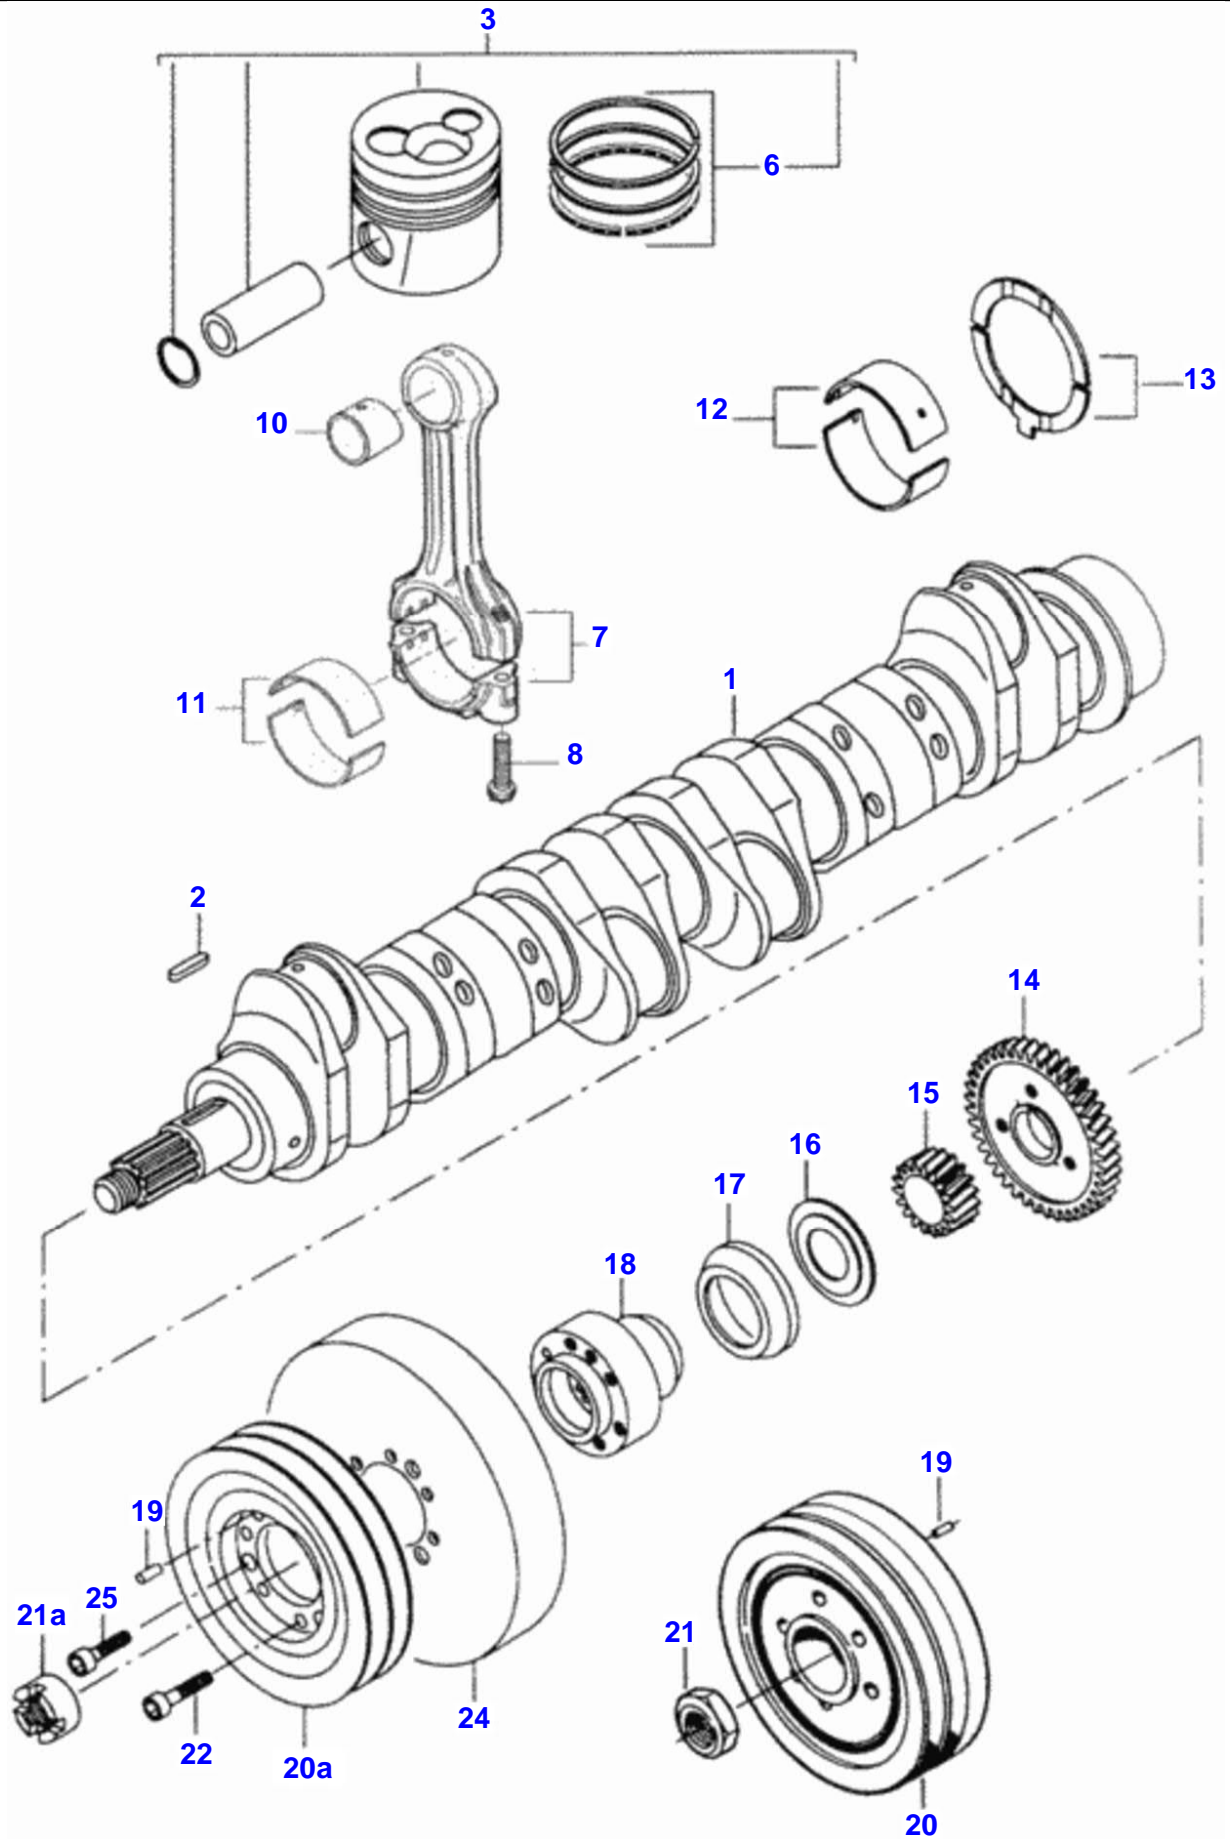

BH 180 HI TRACTOR (BR) - C018006
0000012

Crankshaft Mechanism

Item	Part Number	Qty	Description	Comments
1	V836859075	1	Crankshaft	
2	V603345110	1	Key	
3	V836640073	6	Piston	
6	V836640078	6	Kit, Ring	
7	V82659900	1	Kit, Conrod	
8	V836864141	12	Screw	
10	V836646271	6	Bush	
11	V836112767	6	Slider Bearing	
	V836112765	6	Slider Bearing	
	V836112763	6	Slider Bearing	
	V836110552	6	Big End Bearing	
	V836112762	6	Slider Bearing	
12	V836655537	7	Big-end Bearing	
	V836655536	7	Big-end Bearing	
	V836655514	7	Big-end Bearing	
	V836655539	7	Big-end Bearing	
	V836655538	7	Big-end Bearing	
13	V836120333	2	Washer	0,20 mm
	V836119459	2	Washer	Standard
	V836120332	2	Washer	0,10 mm
14	V836119550	1	Gear	
15	V836122840	1	Gear	
16	V836129781	1	Ring	
17	V836136271	1	Dustcap	
18	V836322586	1	Hub	
19	V595953360	1	Pin	
20	V836355025	1	Pulley	
21	V836847641	1	Nut	
22	VHC9327	6	Screw	
24	V836840867	1	Damper	
25	V581804620	3	Screw