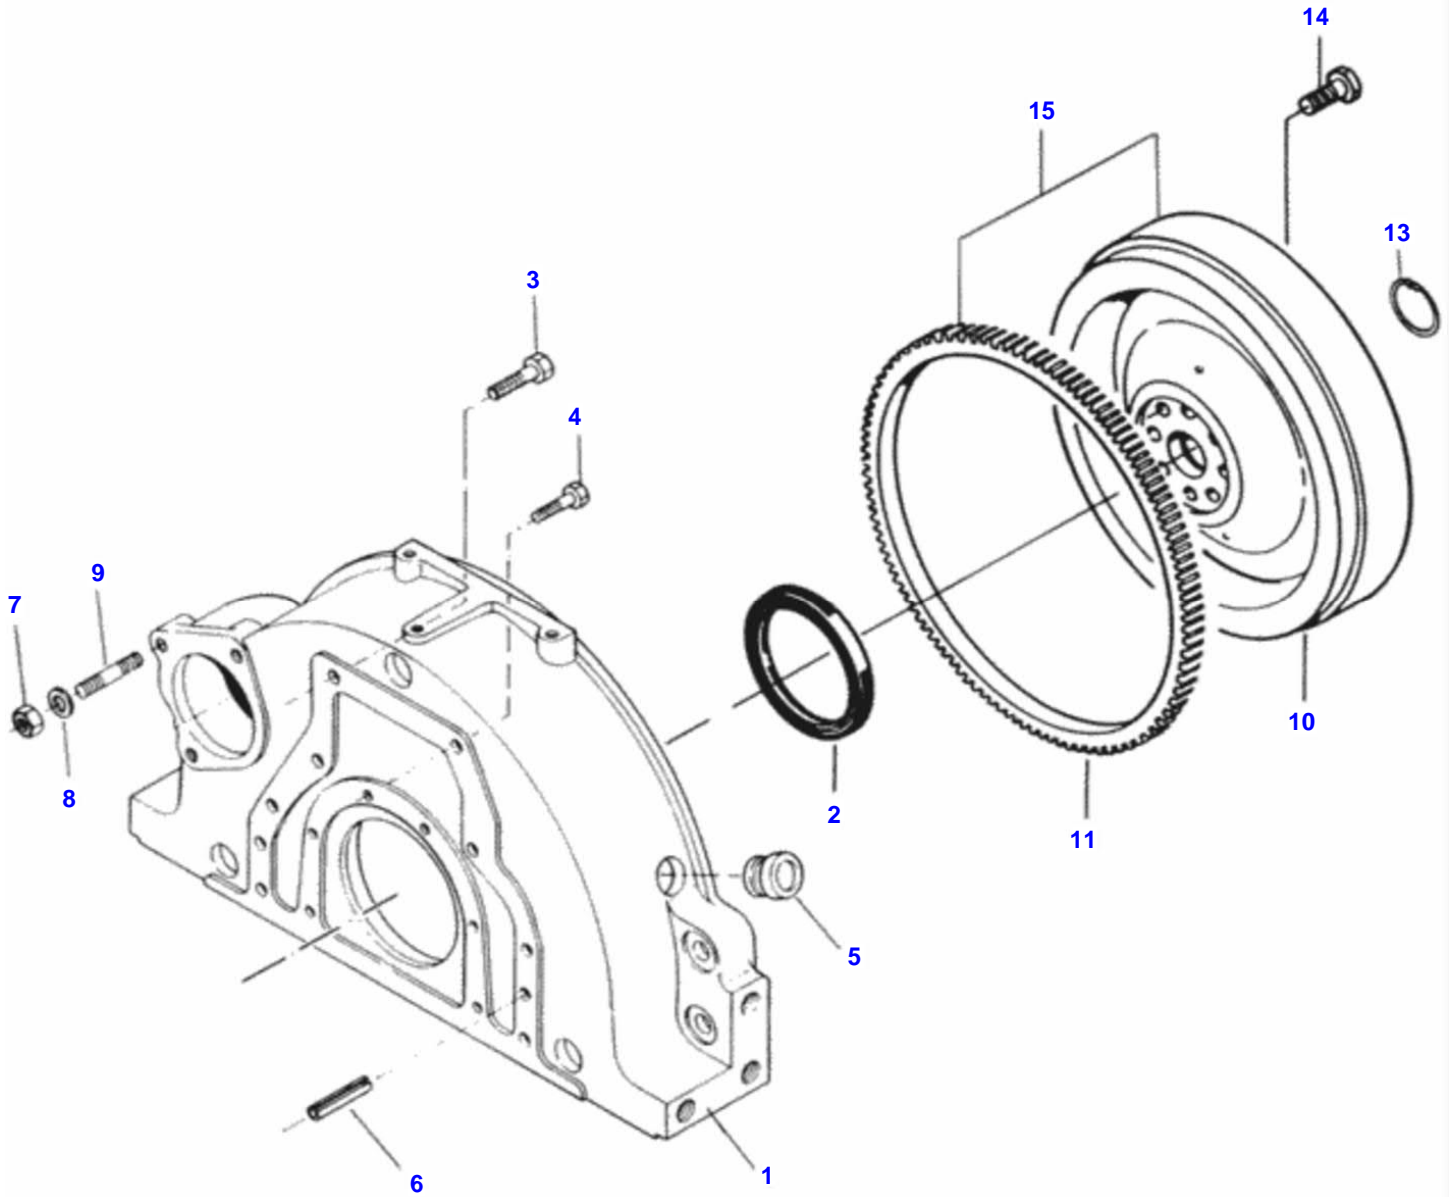

Flywheel And Housing

Item	Part Number	Qty	Description	Comments
1	V82052610	1	Housing	
2	V614500002	1	Seal	S2
3	V528902230	7	Screw	
4	V581705030	6	Screw	
5	V836007572	1	Plug	
6	VJE8802	2	Pin	
7	VJB1110	3	Nut	
8	V500951000	3	Washer	
9	V546801800	3	Dog	
10	V82060400	1	Flywheel	[B]
	V82063010	1	Flywheel	[A]
11	V835328783	1	Starter Ring	
13	VKG3072	1	Circlip	[B]
14	V529902250	7	Screw	
15	V82060300	1	Flywheel Assy.	[B]
	V82062910	1	Flywheel Assy.	[A]

FOOTNOTE [A] SINGLE CLUTCH

FOOTNOTE [B] DOUBLE CLUTCH