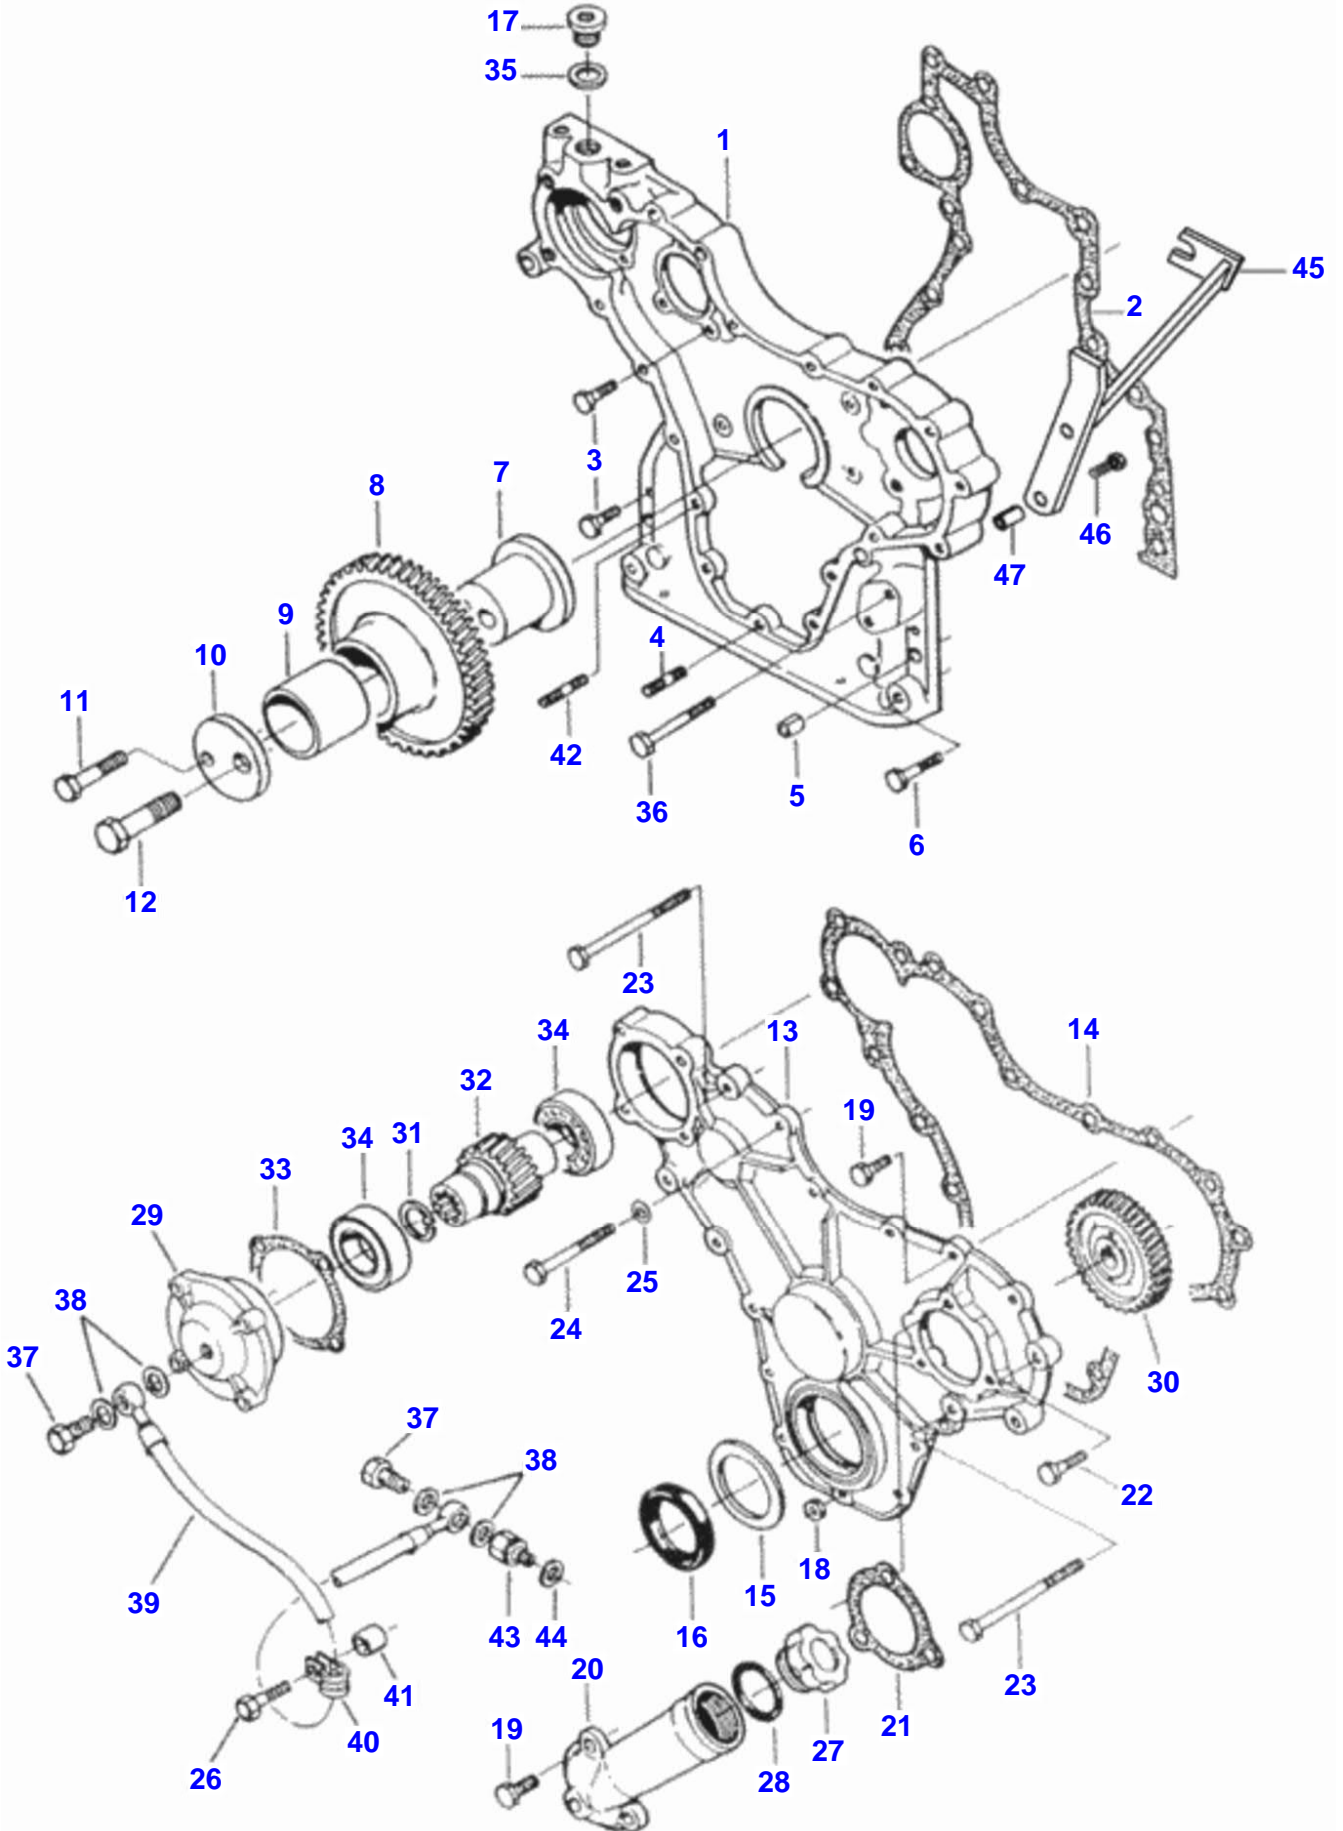

BH 185i TRACTOR (BR) - C018502
00002518

Front Cover

Item	Part Number	Qty	Description	Comments
1	V836652221	1	Timing Gear Case	
2	V836647419	1	Gasket	S2
3	VHA6324	10	Screw	
4	V546801380	4	Dog	
5	VJE8802	4	Pin	
6	V529801440	2	Screw	
7	V836766127	1	Shaft	
8	V836138354	1	Gear	A=9
9	V836139039	1	Bush	
10	V836129845	1	Flange	
11	V529801910	1	Screw	
12	V529902720	1	Screw	
13	V836647575	1	Cover	
14	V835336796	1	Gasket	S2
15	V836129782	1	Collet	
16	V614105880	1	Seal	S2
17	V640325018	1	Plug	
18	VJB1108	4	Nut	
19	VHA9326	6	Screw	
20	V836746921	1	Filler	
21	V836129946	1	Gasket	S2
22	VHA9230	3	Screw	
23	V529801500	2	Screw	
24	VHA8328	3	Screw	
25	V836120989	1	Washer	
26	V529801460	4	Screw	
27	V836338733	1	Cover	
28	V614604740	1	Collet	S2
29	V836655230	1	Bearing Housing	
30	V836847891	1	Gear	
31	VKG3031	1	Circlip	
32	V836122843	1	Shaft	
33	V835336793	1	Gasket	S2
34	V610060096	2	Bearing	
35	V615881822	1	Collet	S2
36	VHA8327	1	Screw	
37	V835331289	2	Screw	
38	V615870610	4	Washer	
39	V82607600	1	Hose	
40	V602060612	1	Clamp	
41	V836119296	1	Spacer	
42	V546801410	1	Dog	
43	V836655233	1	Connection	
44	V615571014	1	Washer