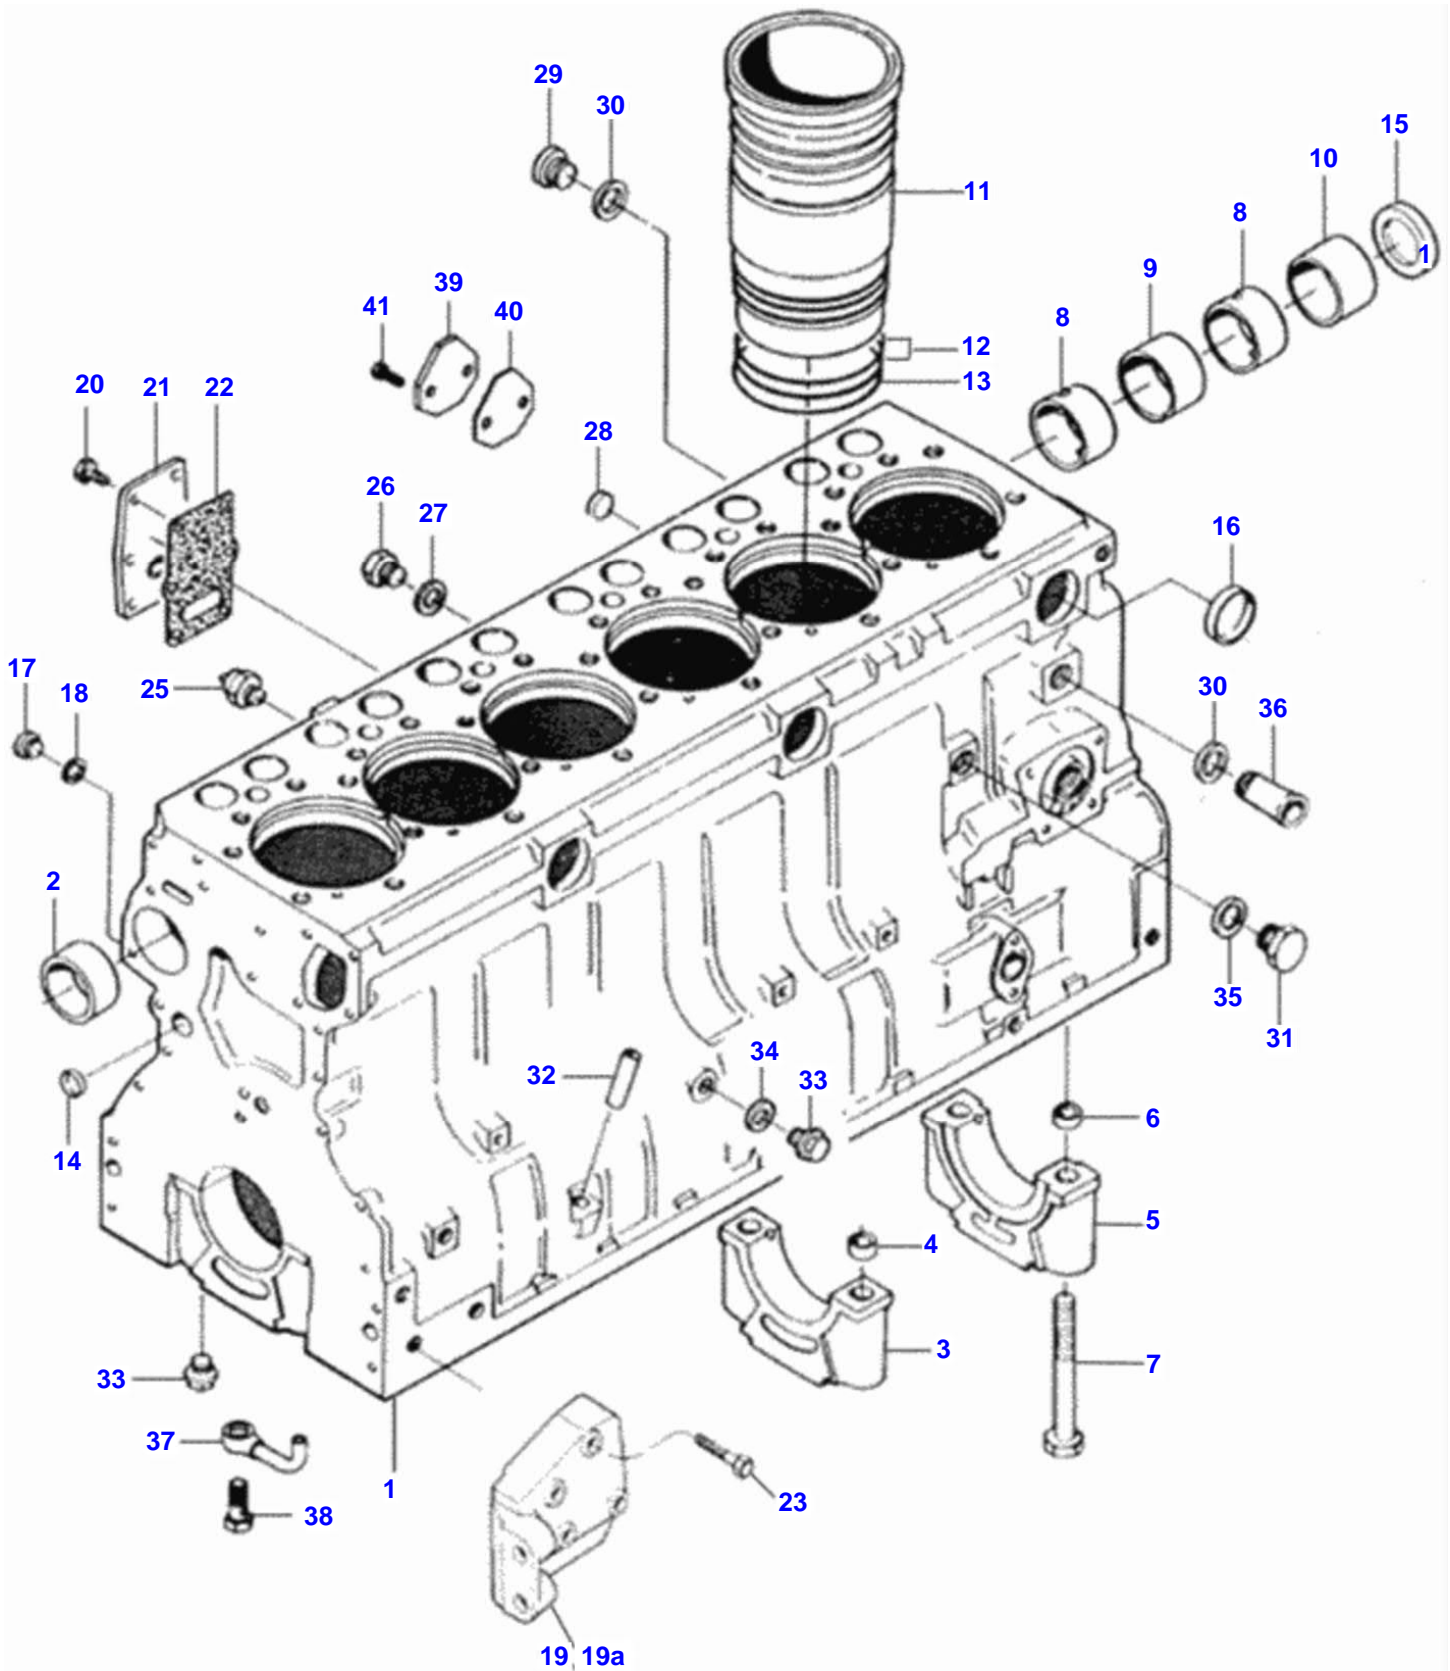

BH 185i TRACTOR (BR) - C018502
0000008

Cylinder Block

Item	Part Number	Qty	Description	Comments
1	V836866110	1	Cylinder Block	Ref. 2-10
2	V836866036	1	Bushing	
	V836866069	1	Bush	
3		6	Bearing Cover	[A]
4	V836214478	12	Guide Bushing	
5		1	Bearing Cover	[A]
6	V836214478	2	Guide Bushing	
7	V529903180	14	Screw	
8	V836852466	2	Bush	
	V836852460	2	Bush	
9	V836852460	1	Bush	
	V836852459	1	Bush	
10	V836852467	1	Bush	
	V836852461	1	Bush	
11	V836647933	6	Liner	s= 9,08mm
	V836647934	6	Liner	s= 9,13mm
	V836666990	6	Liner	s=9,03 std
	V836647935	6	Liner	s= 9,23mm
12	V836647502	12	Collet	S2
13	V836647503	6	Collet	S2
14	V640016016	4	Plug	S2
15	V836852744	1	Plug	
16	V640016040	3	Plug	
17	VGR0261	4	Plug	
18	V615571014	4	Washer	S2
19	V82055800	1	Bracket	
	V836852656	1	Bracket	
20	VHC9326	6	Screw	
21	V836847994	1	Cover	
22	V836322852	1	Cover Gasket	S2
23	V529802682	8	Screw	
25	V887283760	1	Pressure Sensor	
26	VGR0277	1	Plug	
27	VKH3625	1	Collet	S2
28	V640016018	3	Plug	
29	V640325018	1	Plug	
30	V615881822	2	Collet	S2
31	V836019756	1	Plug	
32	V836014334	1	Pipe	
33	V640305012	7	Plug	
34	V615881216	1	Collet	S2
35	VKH3617	1	Collet	S2
36	V82615500	1	Pipe	
37	V836846231	6	Nozzle	
38	V836338601	6	Valve	
39	V836647400	1	Cover	
40	V836647401	1	Gasket	
41	VHA6322	2	Screw	