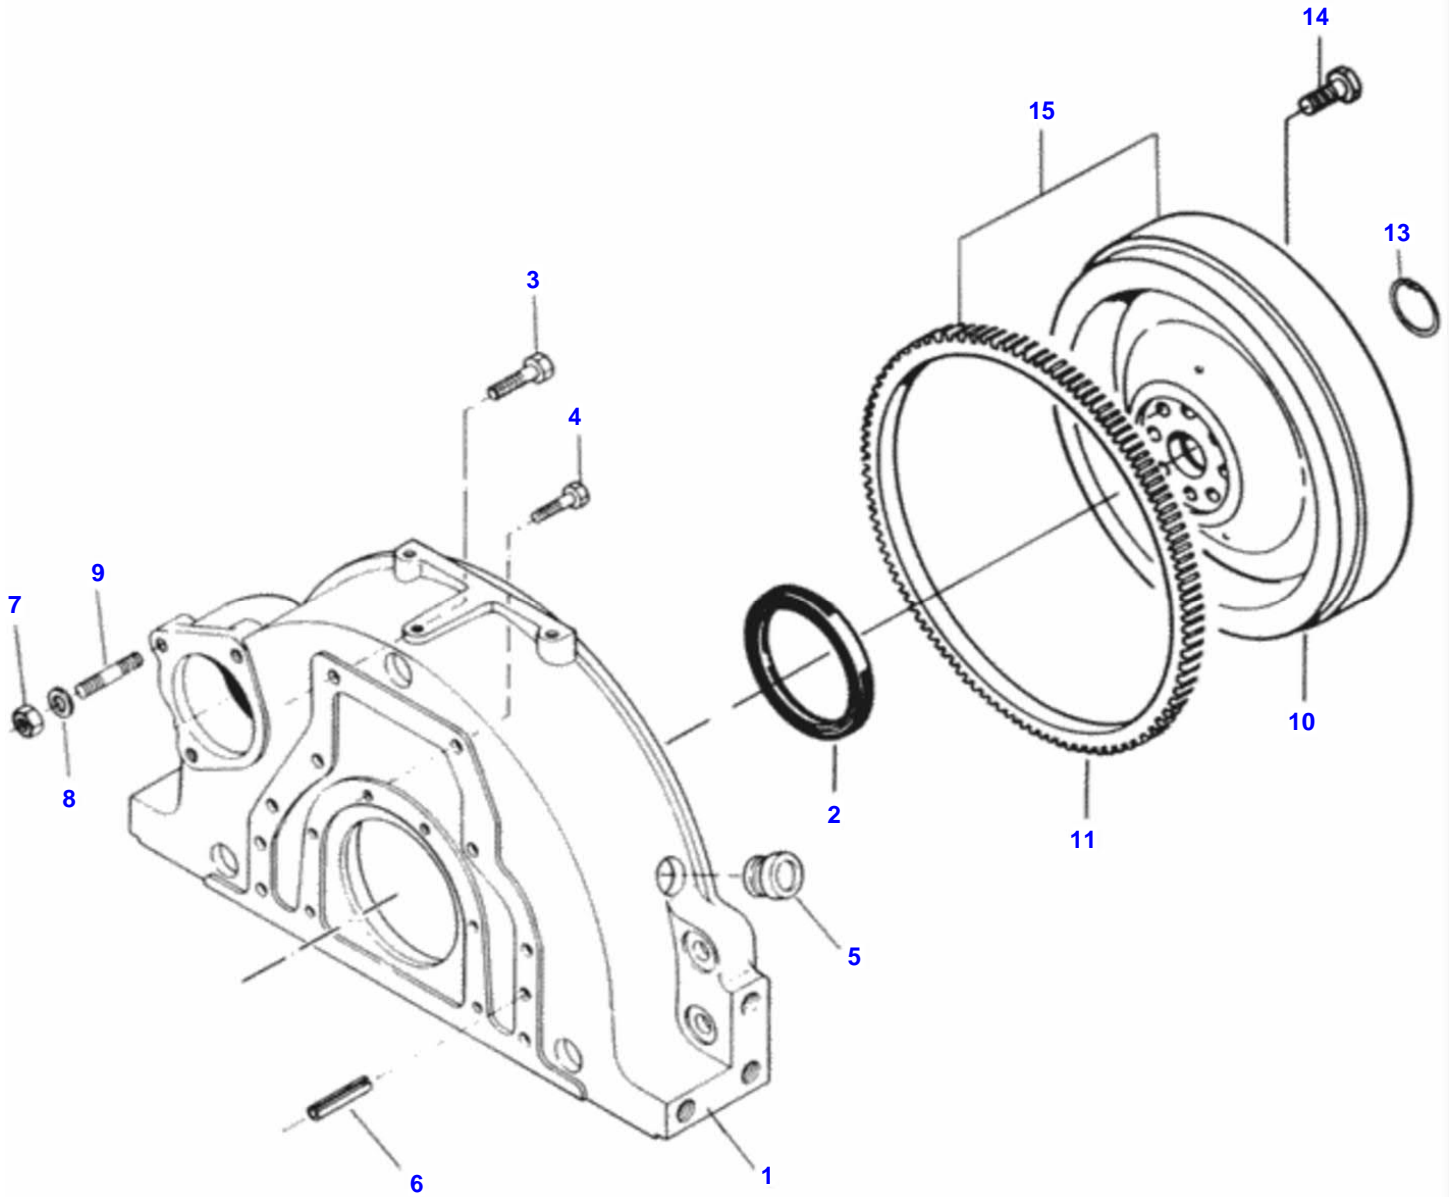

BH 185i TRACTOR (BR) - C018502
0000009

Flywheel And Housing

Item	Part Number	Qty	Description	Comments
1	V82052610	1	Housing	
2	V614500002	1	Seal	S2
3	V528902230	7	Screw	
4	V581705030	6	Screw	
5	V836007572	1	Plug	
6	VJE8802	2	Pin	
7	VJB1110	3	Nut	
8	V500951000	3	Washer	
9	V546801800	3	Dog	
10	V82060400	1	Flywheel	[B]
	V82063010	1	Flywheel	[A]
11	V835328783	1	Starter Ring	
13	VKG3072	1	Circlip	[B]
14	V529902250	7	Screw	
15	V82060300	1	Flywheel Assy.	[B]
	V82062910	1	Flywheel Assy.	[A]

FOOTNOTE [A] SINGLE CLUTCH

FOOTNOTE [B] DOUBLE CLUTCH