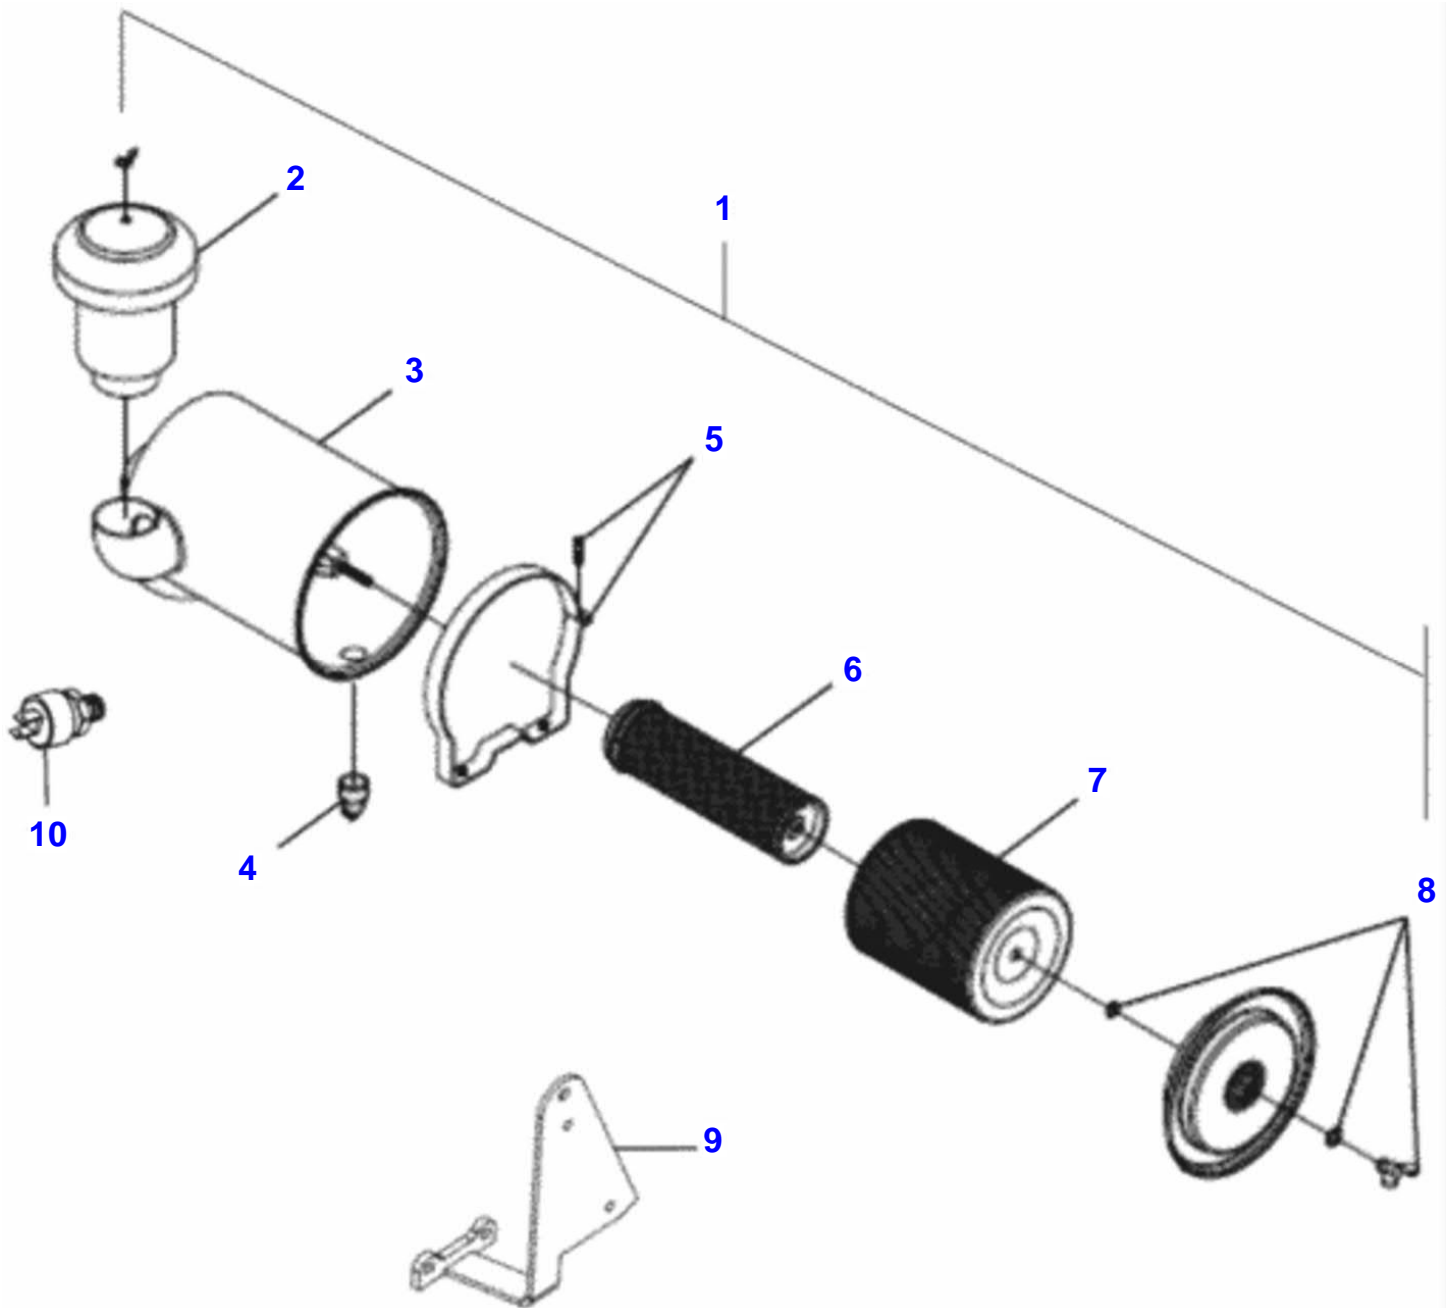

Air Filter

Item	Part Number	Qty	Description	Comments
1	V83648100	1	Complete	
2	V83638000	1	Pre Filter	(1)
3	V83637900	1	Housing	(1)
4	V82649700	1	Valve	(1)
5	V82649900	1	Clamp	(1)
6	V82649600	1	Element	[A] (1)
7	V82649500	1	Element	[B] (1)
8	V82650000	1	Bottom	(1)
9	V83674600	1	Air	
10	V33389600	1	Sender	

FOOTNOTE [A] INNER
FOOTNOTE [B] OUTER