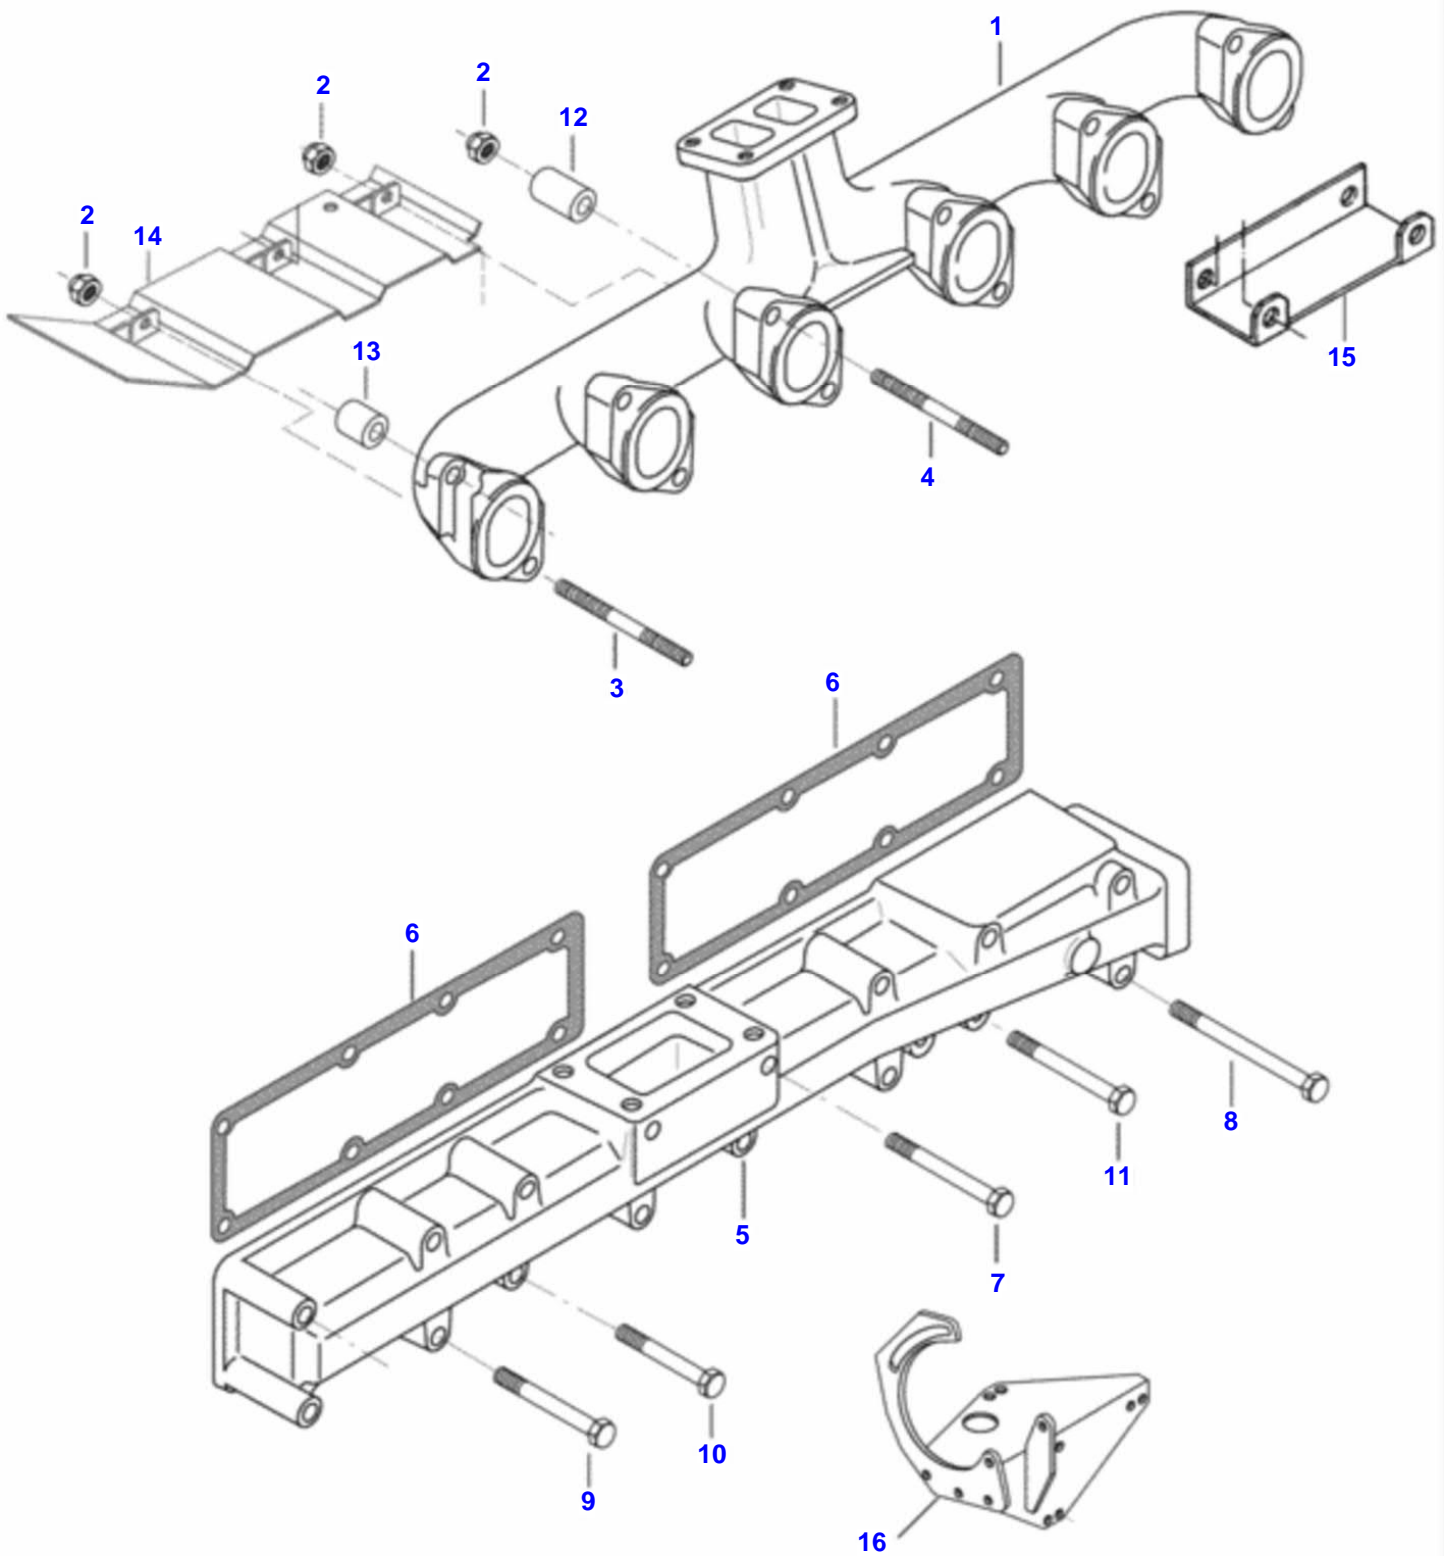

BH 185i TRACTOR (BR) - C018502
0000015

Sump

Item	Part Number	Qty	Description	Comments
1	V504861000	1	Nut	(37)
2	V836122910	1	Washer	(37)
3	V836338667	1	Gear	(37)
4	V836338186	1	Housing	(37)
5	V836322909	1	Bush	(37)
6	V836338668	1	Shaft	(37)
7	VHA6323	4	Screw	(37)
8	V836338181	1	Gear	(37)
9	V836338180	1	Gear	(37)
10	V836322909	2	Bush	(37)
11	V836338188	1	Gasket	(37) S2
12	V836855297	1	Cover	(37)
13	V836322909	1	Bush	(37)
14	V836007871	X	Spacing Plate	[A]
15	VHC8338	2	Screw	
16	V82052500	1	Sump	
17	V836322183	1	Gasket	S2
18	V581704830	2	Screw	
19	VKH3635	1	Collet	S2
20	VGR0277	1	Plug	
21	V529903990	2	Screw	
22	V529701880	22	Screw	
23	V82060200	2	Screw	
24	V82083700	1	Measuring	
25	V82065000	2	Gasket	
26	V581705030	6	Screw	
27	V82064700	2	Screw	
28	V836122282	1	Gasket	S2
29	V82650900	1	Pipe	
30	VHC9326	6	Screw	
31	V82650800	1	Pipe	
32	VHA6322	1	Screw	
33	V836008449	2	Gasket	S2
34	VHA6370	2	Screw	M20 x 60mm
35	V82675800	2	Bolt	
36	VJD3116	2	Washer	
37	V836855300	1	Oil Pump	

FOOTNOTE [A] INNER
FOOTNOTE [B] OUTER

BH 185i TRACTOR (BR) - C018502
00004388

Inlet And Exhaust Manifold

Item	Part Number	Qty	Description	Comments
1	V836867065	1	Exhaust Manifold	
2	VJB1110	12	Nut	
3	V836859188	10	Stud	
4	V836855955	2	Dog	
5	V836847493	1	Ind.Manifold	
6	V836847496	2	Gasket	S1
7	VHA9206	3	Screw	
8	V529801562	2	Screw	
9	VHA8330	9	Screw	
10	VHA8328	1	Screw	
11	VHA8331	1	Screw	
12	V836664012	2	Spacer	
13	V836664013	10	Spacer	
14	V83659900	1	Baffle Plate	
15	V836647945	1	Deflector	
16	V82651600	1	Bracket	