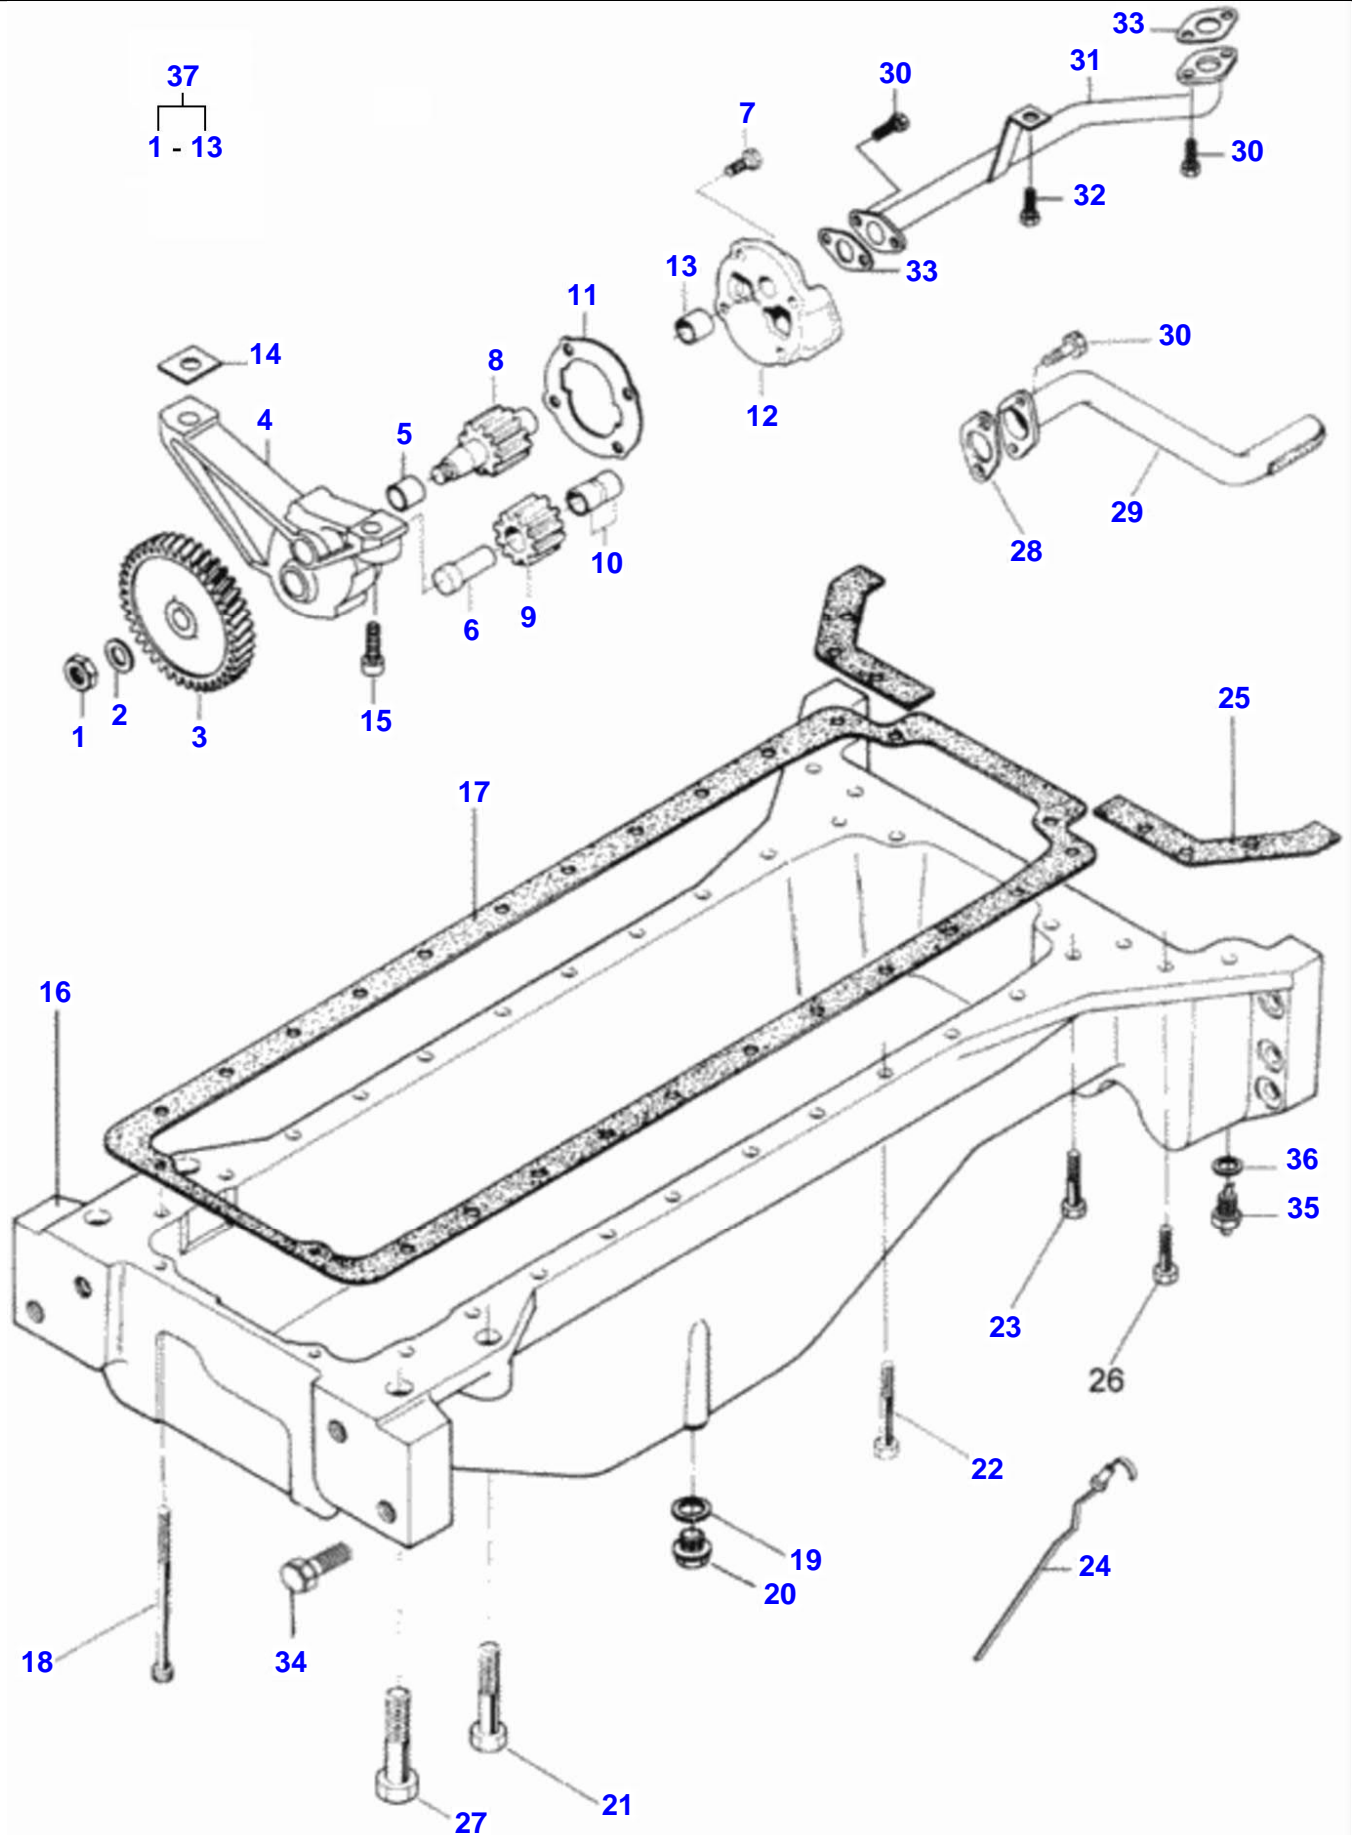

BH 185i TRACTOR (BR) - C018502
0000015

Sump

Item	Part Number	Qty	Description	Comments
1	V504861000	1	Nut	(37)
2	V836122910	1	Washer	(37)
3	V836338667	1	Gear	(37)
4	V836338186	1	Housing	(37)
5	V836322909	1	Bush	(37)
6	V836338668	1	Shaft	(37)
7	VHA6323	4	Screw	(37)
8	V836338181	1	Gear	(37)
9	V836338180	1	Gear	(37)
10	V836322909	2	Bush	(37)
11	V836338188	1	Gasket	(37) S2
12	V836855297	1	Cover	(37)
13	V836322909	1	Bush	(37)
14	V836007871	X	Spacing Plate	[A]
15	VHC8338	2	Screw	
16	V82052500	1	Sump	
17	V836322183	1	Gasket	S2
18	V581704830	2	Screw	
19	VKH3635	1	Collet	S2
20	VGR0277	1	Plug	
21	V529903990	2	Screw	
22	V529701880	22	Screw	
23	V82060200	2	Screw	
24	V82083700	1	Measuring	
25	V82065000	2	Gasket	
26	V581705030	6	Screw	
27	V82064700	2	Screw	
28	V836122282	1	Gasket	S2
29	V82650900	1	Pipe	
30	VHC9326	6	Screw	
31	V82650800	1	Pipe	
32	VHA6322	1	Screw	
33	V836008449	2	Gasket	S2
34	VHA6370	2	Screw	M20 x 60mm
35	V82675800	2	Bolt	
36	VJD3116	2	Washer	
37	V836855300	1	Oil Pump	

FOOTNOTE [A] ACCORDING TO NECESSITY