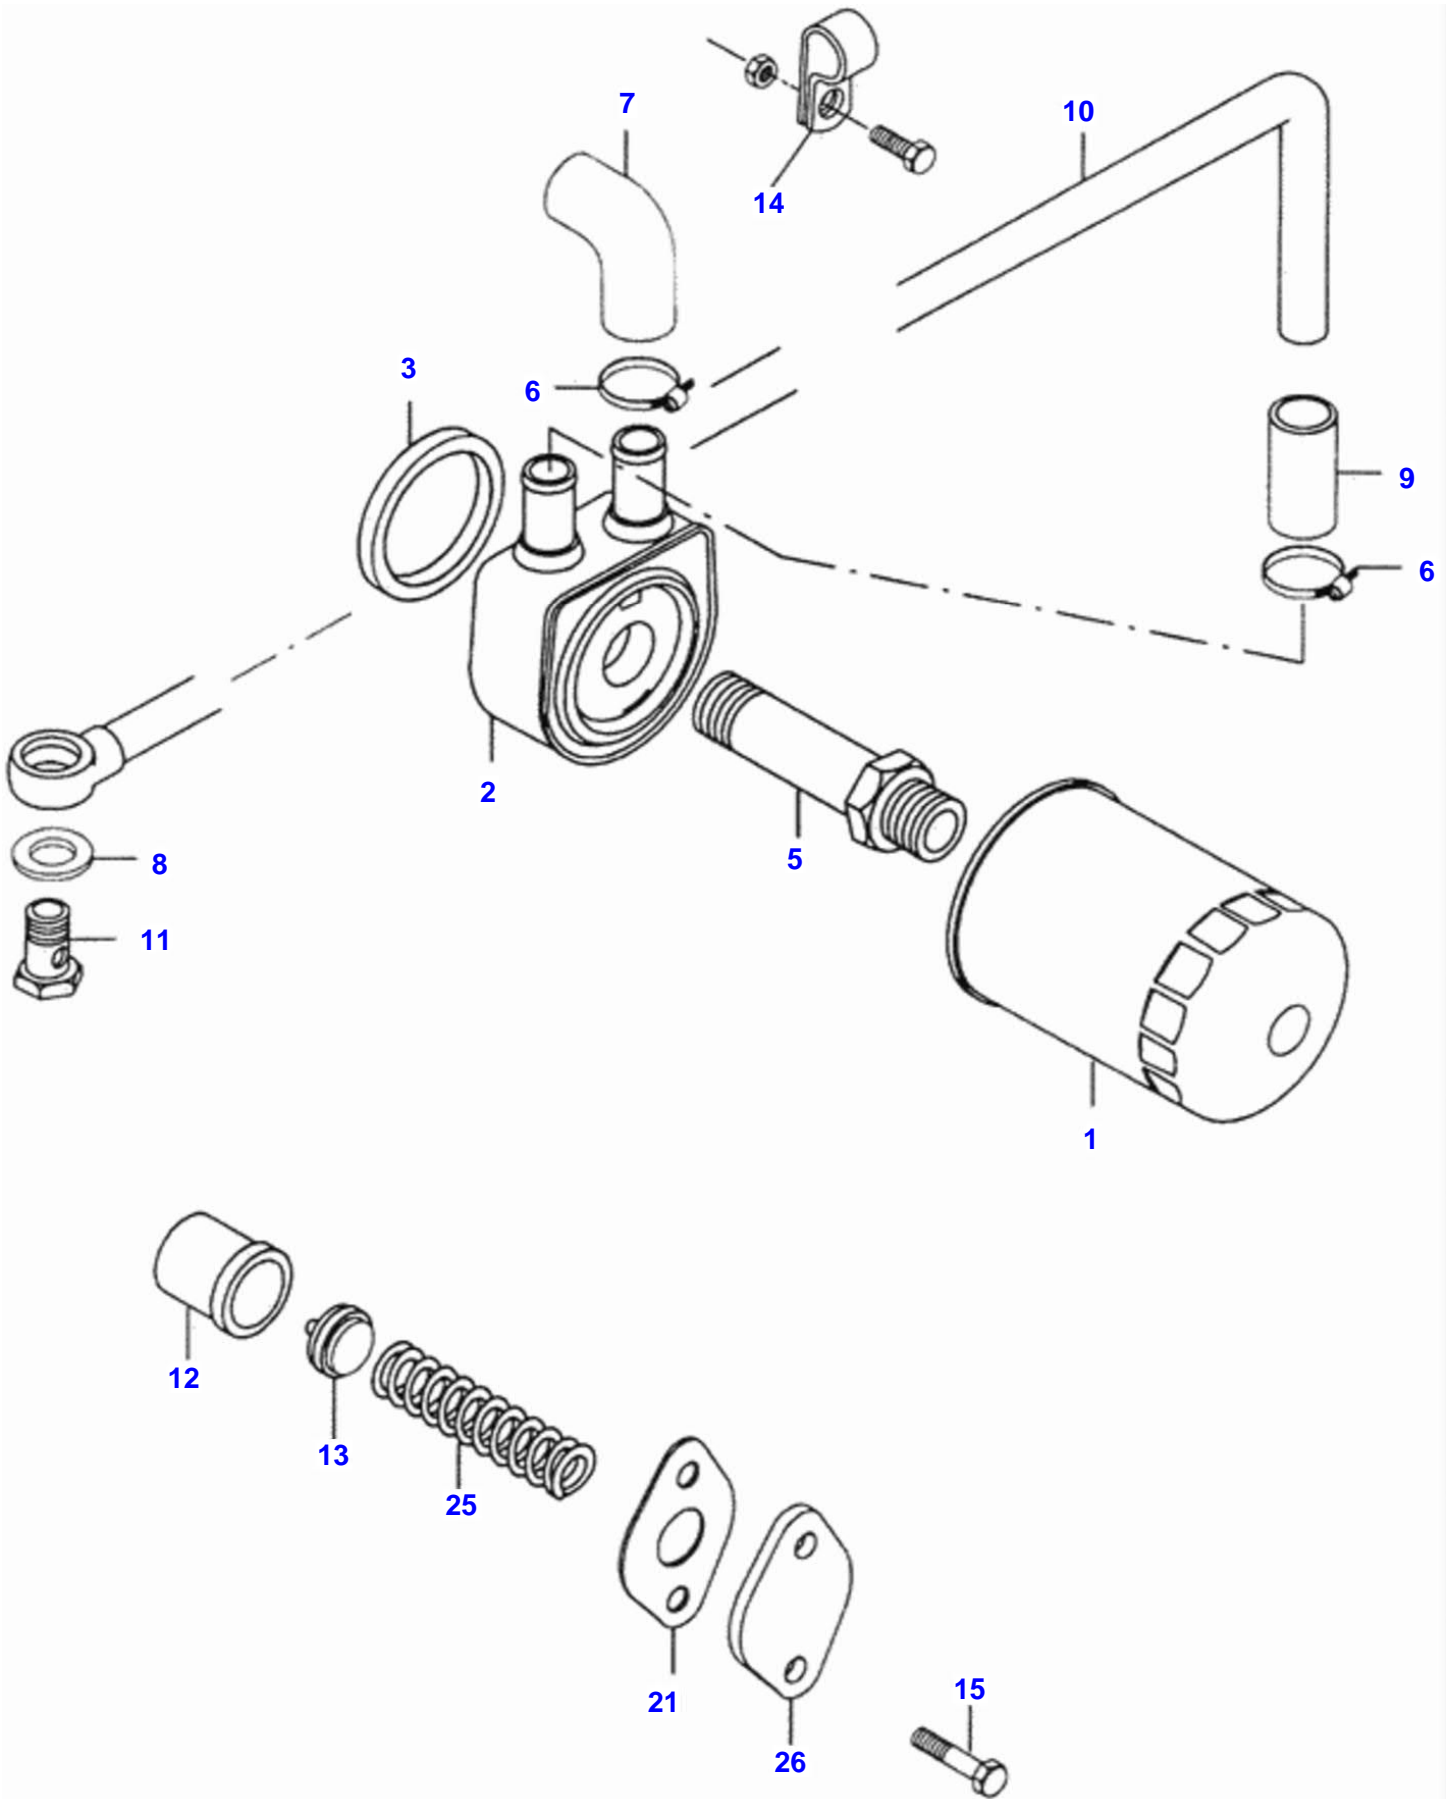

BH 185i TRACTOR (BR) - C018502
0000014

Oil Cooler

Item	Part Number	Qty	Description	Comments
1	V836647133	1	Oil Filter	
2	V82613000	1	Oil Cooler	Ref. 3 e 4
3	V82689000	1	Collet	
5	V82613100	1	Connection	
6	VGP3910	4	Clamp	
7	V836747124	1	Hose	
8	VKH3617	2	Collet	S2
9	V836129978	1	Hose	
10	V836847929	1	Pipe	
11	V640435015	1	Screw	
12	V836659521	1	Retention	
13	V836659522	1	Valve Plate	
14	V602074615	1	Clamp	
15	VH?323	2	Bolt	
21	V836322190	1	Gasket	S2
25	V836864056	1	Spring	
26	V836659524	1	Cover