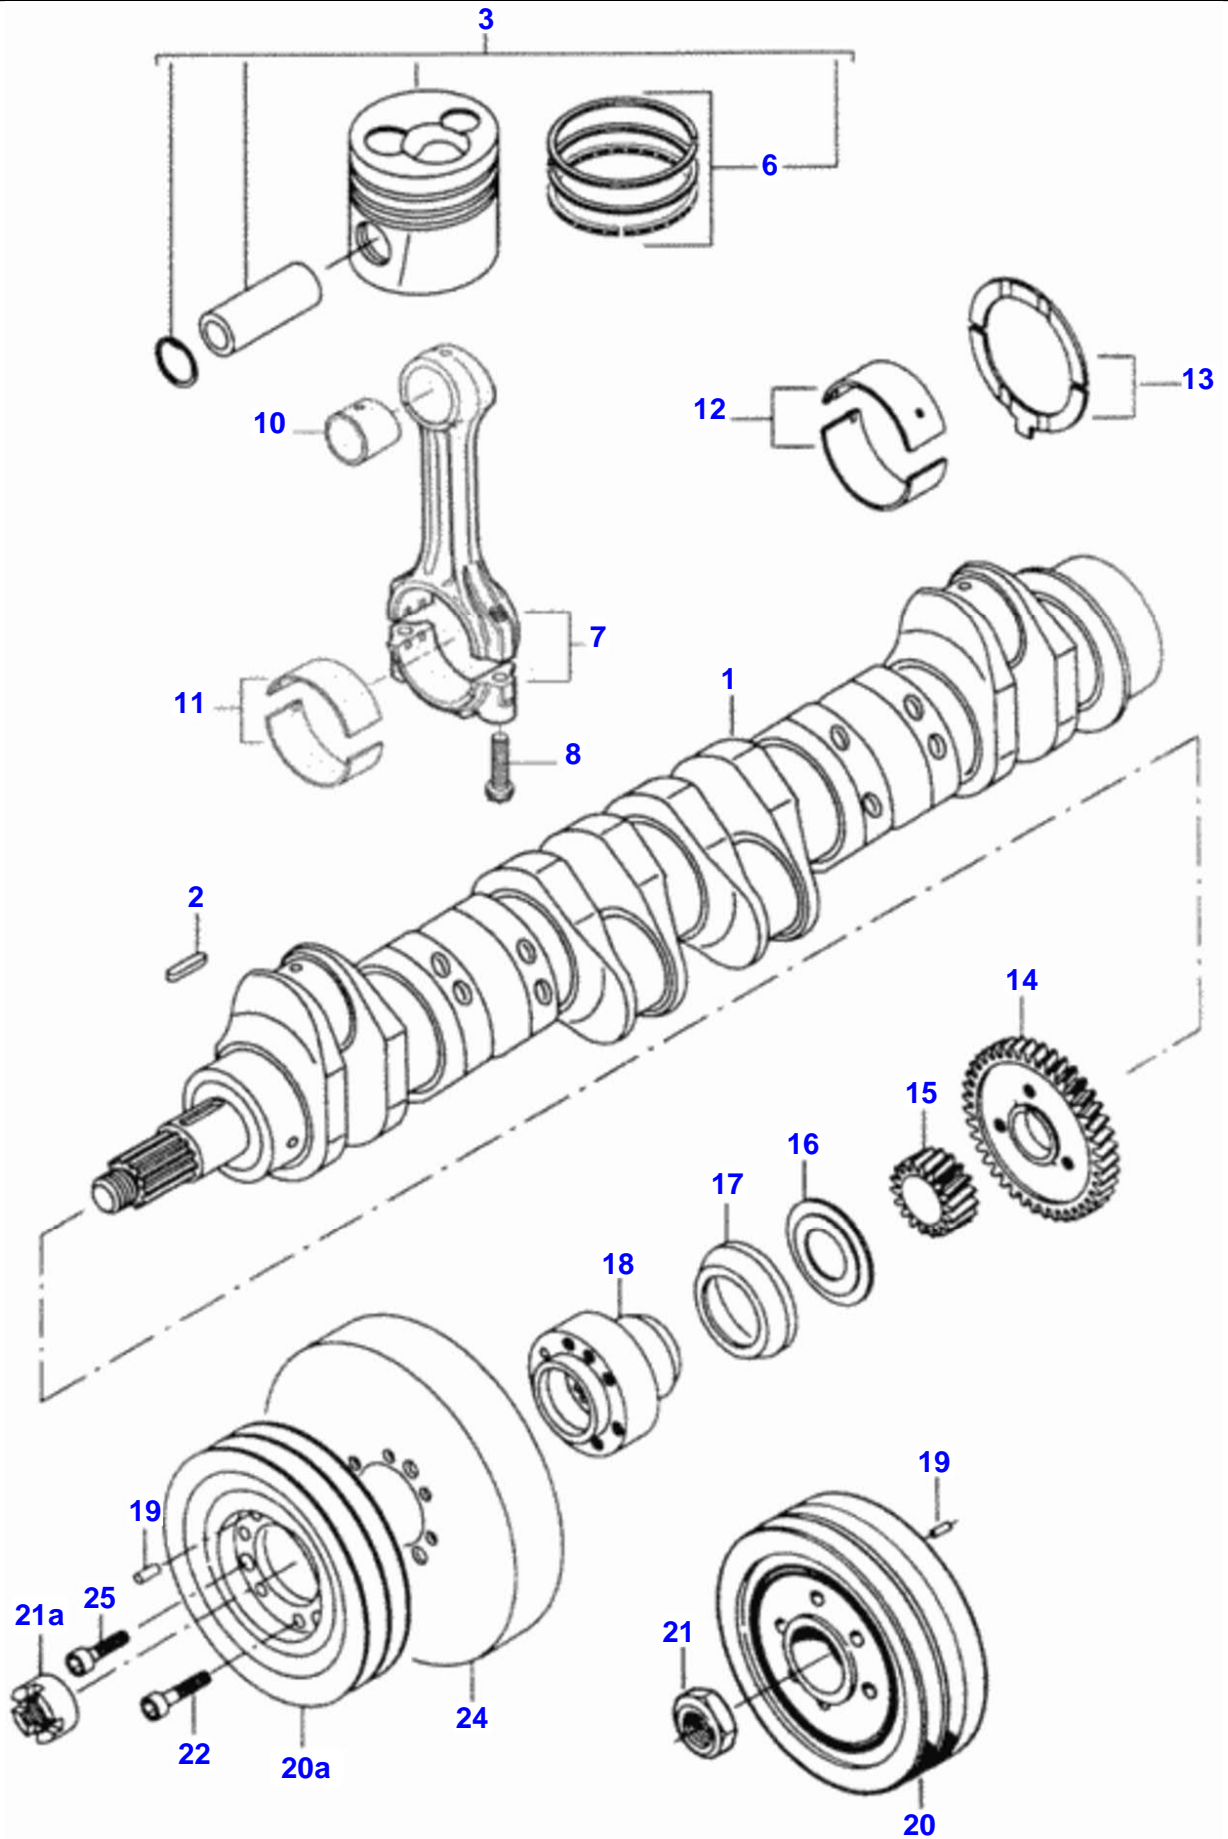

BH 185i TRACTOR (BR) - C018502
0000012

Crankshaft Mechanism

Item	Part Number	Qty	Description	Comments
1	V836859075	1	Crankshaft	
2	V603345110	1	Key	
3	V836640073	6	Piston	
6	V836640078	6	Kit, Ring	
7	V82659900	1	Kit, Conrod	
8	V836864141	12	Screw	
10	V836646271	6	Bush	
11	V836110552	6	Big End Bearing	[A]
	V836112762	6	Slider Bearing	0,25mm
	V836112765	6	Slider Bearing	1,00mm
	V836112767	6	Slider Bearing	1,50mm
	V836112763	6	Slider Bearing	0,50mm
12	V836655539	7	Big-end Bearing	1,50mm
	V836655538	7	Big-end Bearing	1,00mm
	V836655536	7	Big-end Bearing	0,25mm
	V836655537	7	Big-end Bearing	0,50mm
	V836655514	7	Big-end Bearing	[A]
13	V836120333	2	Washer	0,20 mm
	V836120332	2	Washer	0,10 mm
	V836119459	2	Washer	[A]
14	V836119550	1	Gear	
15	V836122840	1	Gear	
16	V836129781	1	Ring	
17	V836136271	1	Dustcap	
18	V836322586	1	Hub	
19	V595953360	1	Pin	
20	V836355025	1	Pulley	
21	V836847641	1	Nut	
22	VHC9327	6	Screw	
24	V836840867	1	Damper	
25	V581804620	3	Screw	

FOOTNOTE [A] STANDARD