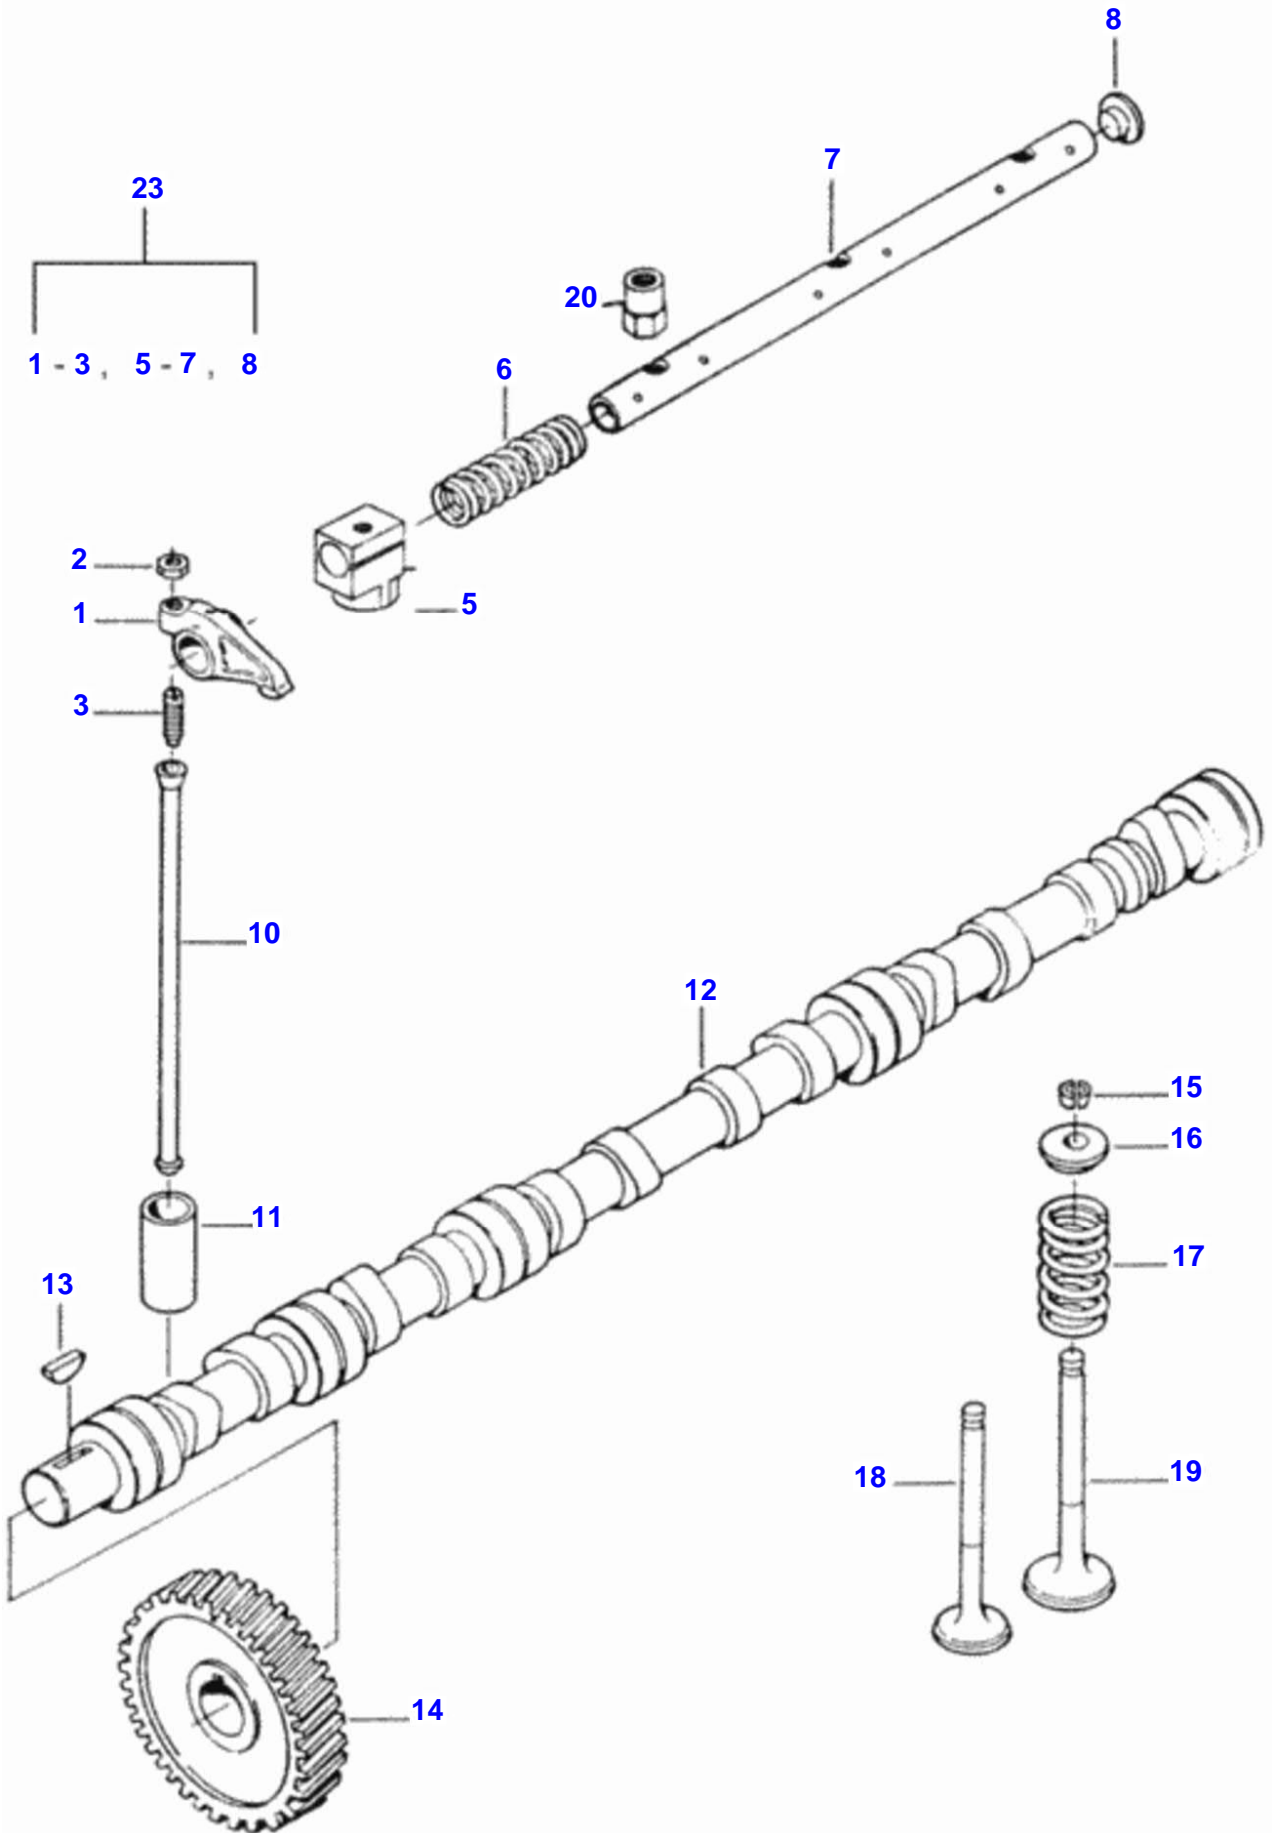

FOOTNOTE [A] SINGLE CLUTCH

FOOTNOTE [B] DOUBLE CLUTCH

BH 185i TRACTOR (BR) - C018502
00000334

Cylinder Head

Item	Part Number	Qty	Description	Comments
	V836647936	6	Valve Seat	
1	V836855381	2	Head	
2	V836673175	12	Valve Guide	
3	V836647600	6	Valve Seat	
4	V836647942	10	Pad	
5	V837070290	2	Head Gaskets	S1
6	V836646383	32	Screw	
7	V529801830	4	Screw	
8	V836855348	1	Plate	
9	V836855418	1	Gasket	S1
10	V640016045	1	Pad	
11	V546801900	4	Dog	
12	V528801800	4	Screw	
13	V836855350	2	Cover	
14	V836855417	2	Gasket	S1
15	V640325018	2	Plug	
16	V615881822	2	Collet	S1
17	V546901435	12	Dog	
18	V836855349	2	Eyelet	
19	V836846448	1	Cover	
20	V836646360	2	Gasket	S1
21	V836859110	2	Nut	
22	VJB1110	4	Nut	
23	V836119855	4	Washer	
24	V836012841	4	Washer	S1
25	V836646359	1	Cover	
26	V835338706	1	Hose	
27	VJB8905	4	Nut	
28	V836859109	2	Dog	
29	V595953360	2	Pin	
31	V528801820	2	Screw	
32	V243020	1	Clamp	
33	V836659103	1	Spring	

Valve Mechanism

Item	Part Number	Qty	Description	Comments
1	V836667042	12	Complete	(23)
2	V512861000	12	Nut	(23)
3	V837069023	12	Bolt	(23)
5	V836666609	6	Bracket	(23)
6	V836655884	4	Spring	(23)
7	V836655870	2	Shaft	(23)
8	V837069020	4	Plug	(23)
10	V836655867	12	Rod	
11	V836014264	12	Tappet	
12	V836866054	1	Camshaft	
13	V603305760	1	Key	
14	V836646389	1	Gear	
15	V836646382	24	Valve Cotter	
16	V836646381	12	Spring Plate	
17	V837073405	12	Spring	
18	V836646357	6	Valve Exhaust	
19	V836646356	6	Valve Inlet	
20	V836655406	6	Nut	
21	V529801910	2	Screw	
23	V836667043	2	Parts Pack	