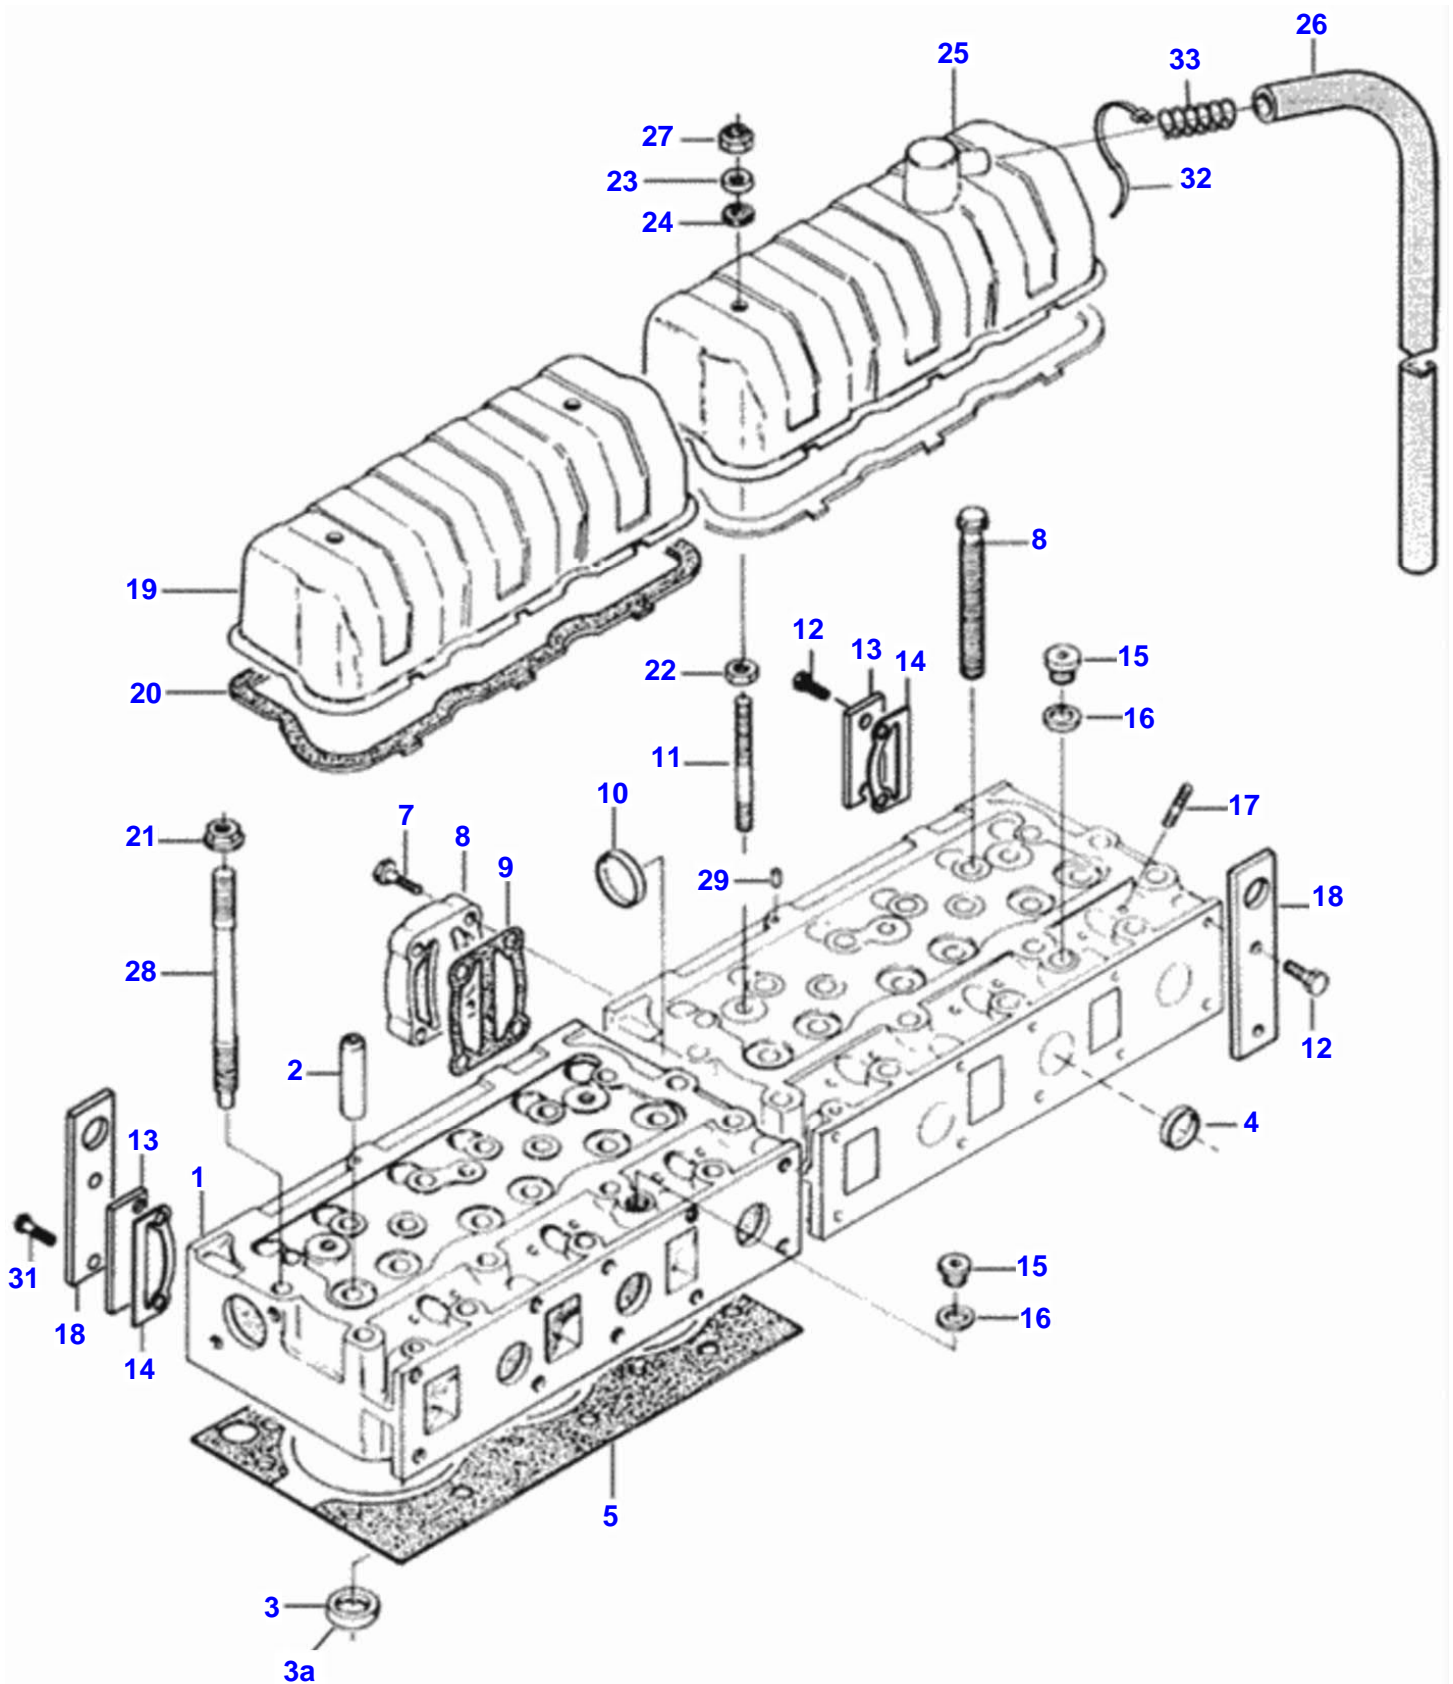

FOOTNOTE [A] DELIVERED ONLY COMPLETE WITH BLOCK

BH 185i TRACTOR (BR) - C018502
0000009

Flywheel And Housing

Item	Part Number	Qty	Description	Comments
1	V82052610	1	Housing	
2	V614500002	1	Seal	S2
3	V528902230	7	Screw	
4	V581705030	6	Screw	
5	V836007572	1	Plug	
6	VJE8802	2	Pin	
7	VJB1110	3	Nut	
8	V500951000	3	Washer	
9	V546801800	3	Dog	
10	V82060400	1	Flywheel	[B]
	V82063010	1	Flywheel	[A]
11	V835328783	1	Starter Ring	
13	VKG3072	1	Circlip	[B]
14	V529902250	7	Screw	
15	V82060300	1	Flywheel Assy.	[B]
	V82062910	1	Flywheel Assy.	[A]

FOOTNOTE [A] SINGLE CLUTCH

FOOTNOTE [B] DOUBLE CLUTCH

BH 185i TRACTOR (BR) - C018502
00000334

Cylinder Head

Item	Part Number	Qty	Description	Comments
	V836647936	6	Valve Seat	
1	V836855381	2	Head	
2	V836673175	12	Valve Guide	
3	V836647600	6	Valve Seat	
4	V836647942	10	Pad	
5	V837070290	2	Head Gaskets	S1
6	V836646383	32	Screw	
7	V529801830	4	Screw	
8	V836855348	1	Plate	
9	V836855418	1	Gasket	S1
10	V640016045	1	Pad	
11	V546801900	4	Dog	
12	V528801800	4	Screw	
13	V836855350	2	Cover	
14	V836855417	2	Gasket	S1
15	V640325018	2	Plug	
16	V615881822	2	Collet	S1
17	V546901435	12	Dog	
18	V836855349	2	Eyelet	
19	V836846448	1	Cover	
20	V836646360	2	Gasket	S1
21	V836859110	2	Nut	
22	VJB1110	4	Nut	
23	V836119855	4	Washer	
24	V836012841	4	Washer	S1
25	V836646359	1	Cover	
26	V835338706	1	Hose	
27	VJB8905	4	Nut	
28	V836859109	2	Dog	
29	V595953360	2	Pin	
31	V528801820	2	Screw	
32	V243020	1	Clamp	
33	V836659103	1	Spring	