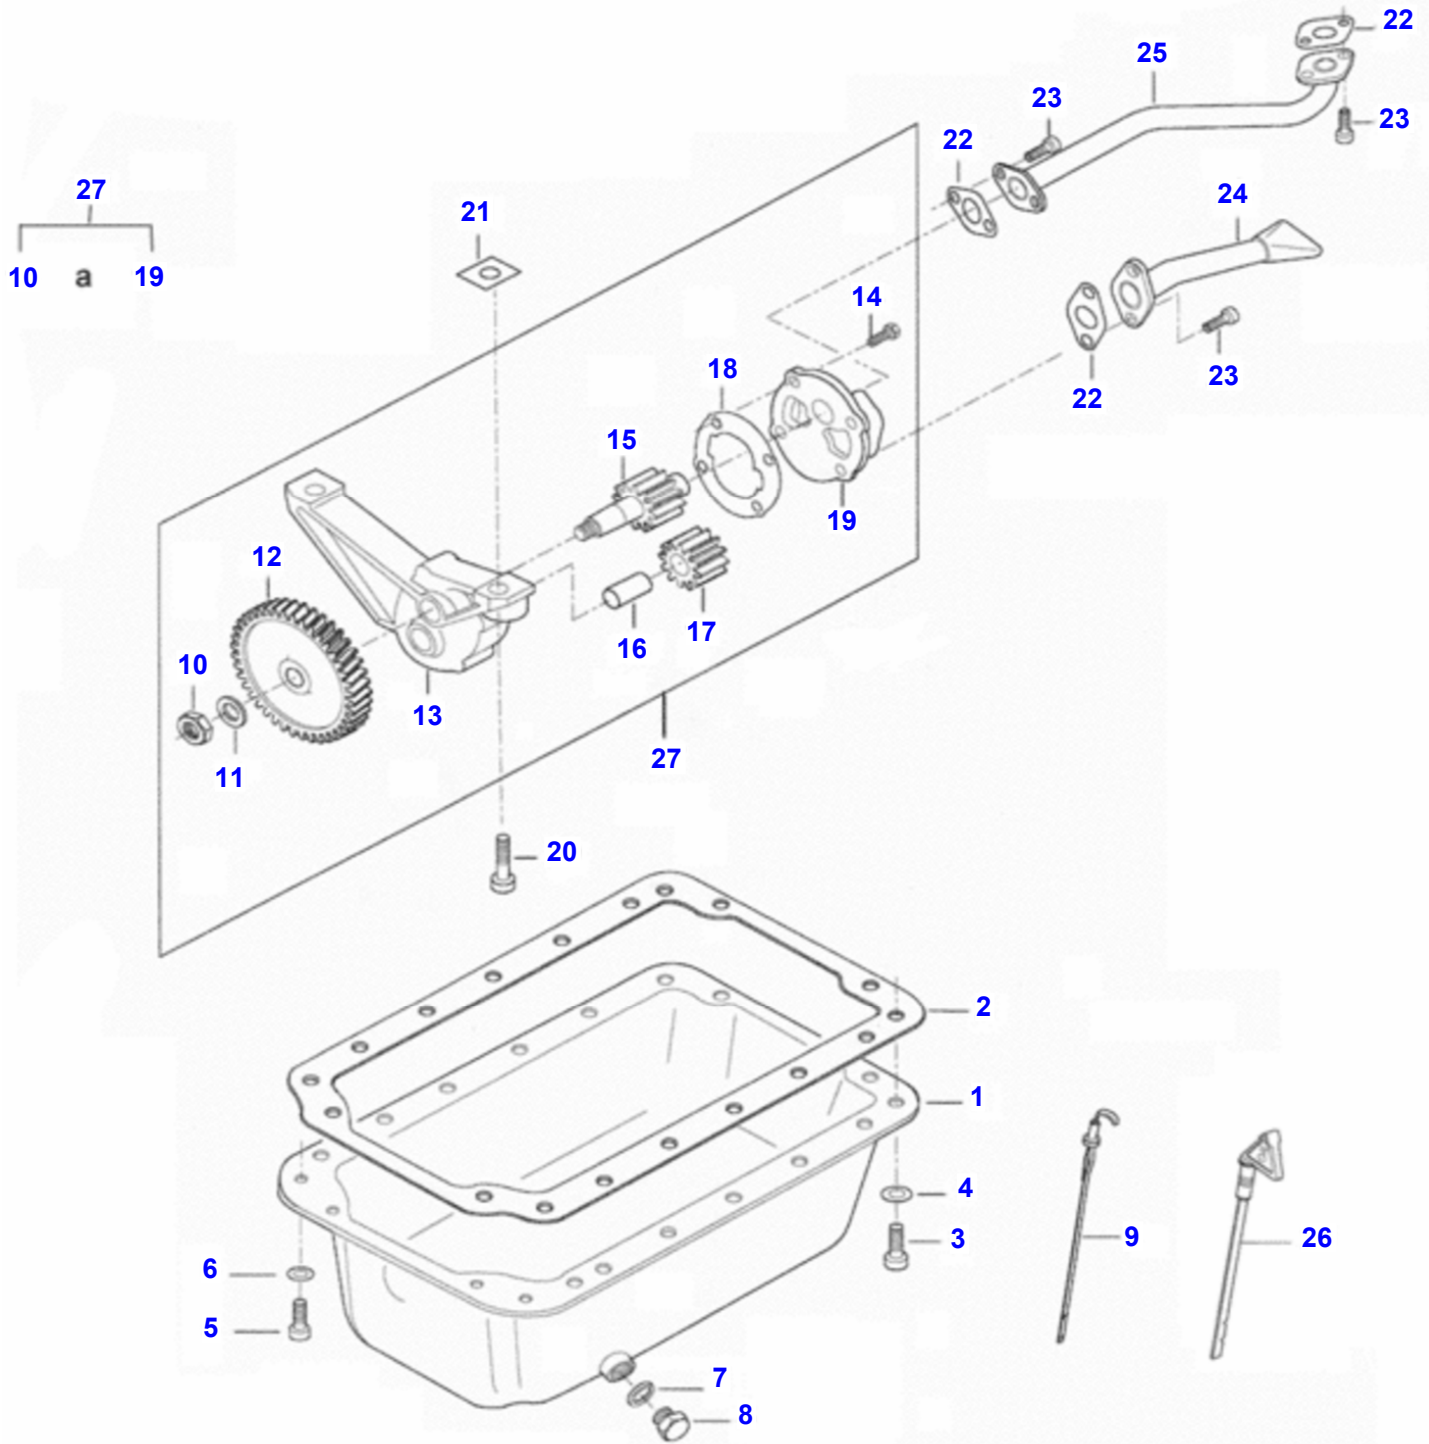

600 TRACTOR (BR) - C060005
00002076

Sump

Item	Part Number	Qty	Description	Comments
1	V836664336	1	Oil Sump	
2	V836664515	1	Gasket	S2
3	VHC9334	14	Bolt	[A] M10x16
	V581804980	18	Bolt	M10x16
4	VJD9065	14	Washer	[A] M10
	V500951032	18	Washer	M10
5	V581804580	4	Bolt	[A] M8x16
	V581804580	18	Bolt	M8x16
6	V500950800	18	Washer	M10
	V500950800	4	Washer	[A] M10
7	V615881827	1	Ring	S2
8	V836655493	1	Plug	M18
9	V836014330	1	Measuring	
10	V504861000	1	Nut	M10
11	V836122910	1	Washer	
12	V836652596	1	Gear	
13	V836120195	1	Housing	
14	V528801380	4	Bolt	
15	V836652600	1	Gear	
16	V836120191	1	Shaft	
17	V836120193	1	Gear	
18	V836119796	1	Gasket	S2
19	V836119794	1	Cover	
20	V581705050	2	Bolt	
21	V836007871	1	Spacing Plate	
22	V836008449	3	Gasket	S2
23	V581804600	2	Bolt	
24	V836664495	1	Suction Pipe	
25	V836659624	1	Pressure Tube	
26	V836666908	1	Measuring	TIER II
27	V836652604	1	Built Oil Pump	[A] Ref.10-19/BS03/0

FOOTNOTE [A] STARTING FROM THE TRACTORS 600 SERIES 0600BA00001