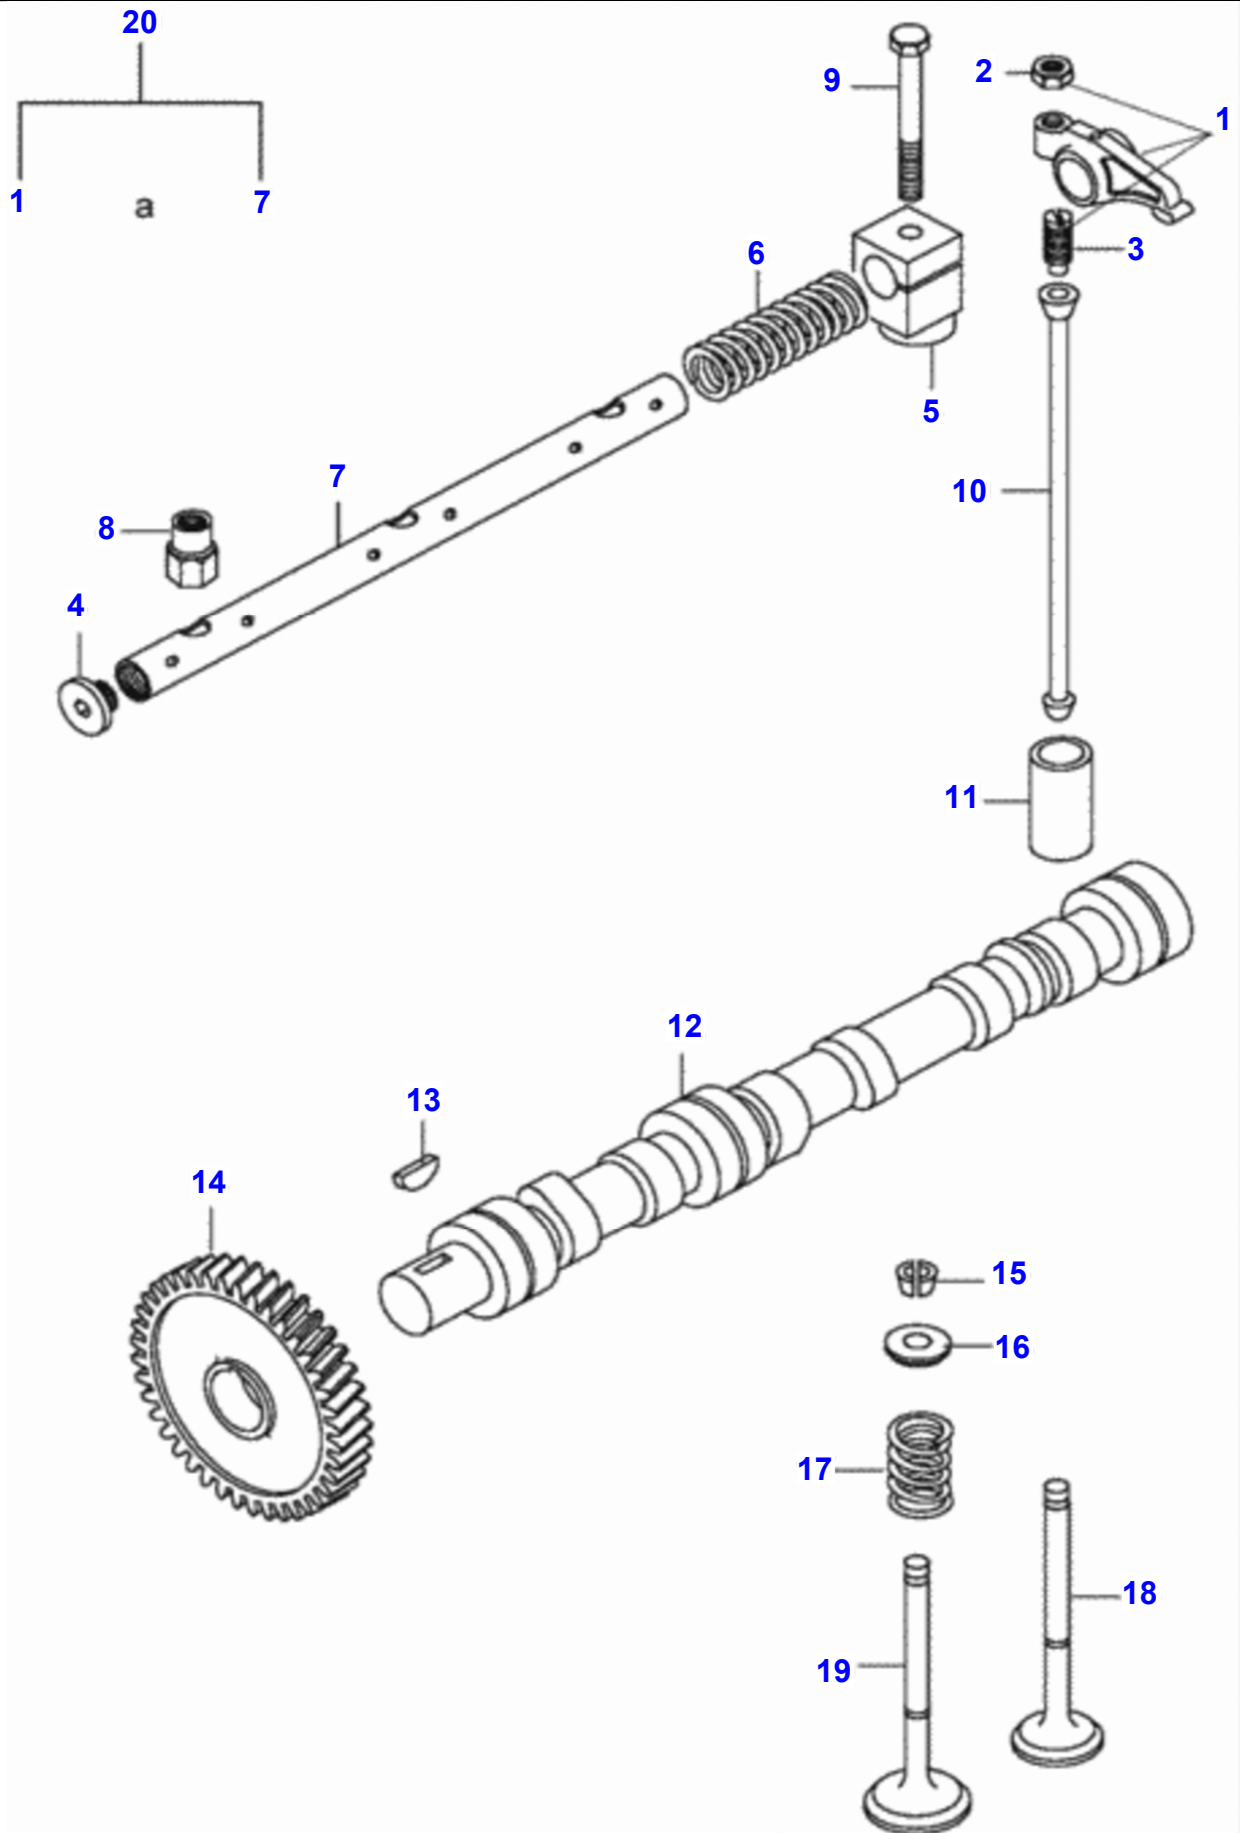

600 TRACTOR (BR) - C060005
00002071

Valves Mechanism

Item	Part Number	Qty	Description	Comments
1	V836667042	6	Complete	
2	V512861000	6	Nut	
3	V837069023	6	Bolt	
4	V837069020	2	Plug	
5	V836666609	3	Bracket	
6	V836655884	2	Spring	
7	V836655870	1	Shaft	
8	V836655406	2	Nut	
9	V529801910	1	Screw	
10	V836655867	6	Rod	
11	V836014264	6	Tappet	
12	V836646374	1	Shaft	
13	V603305760	1	Key	
14	V836646389	1	Gear	
15	V836646382	12	Valve Cotter	
16	V836646381	6	Spring Plate	
17	V837073405	6	Spring	
18	V836646357	3	Valve Exhaust	
19	V836646356	3	Valve Inlet	
20	V836667043	1	Parts Pack	Ref. 1,2,3,4,5,6