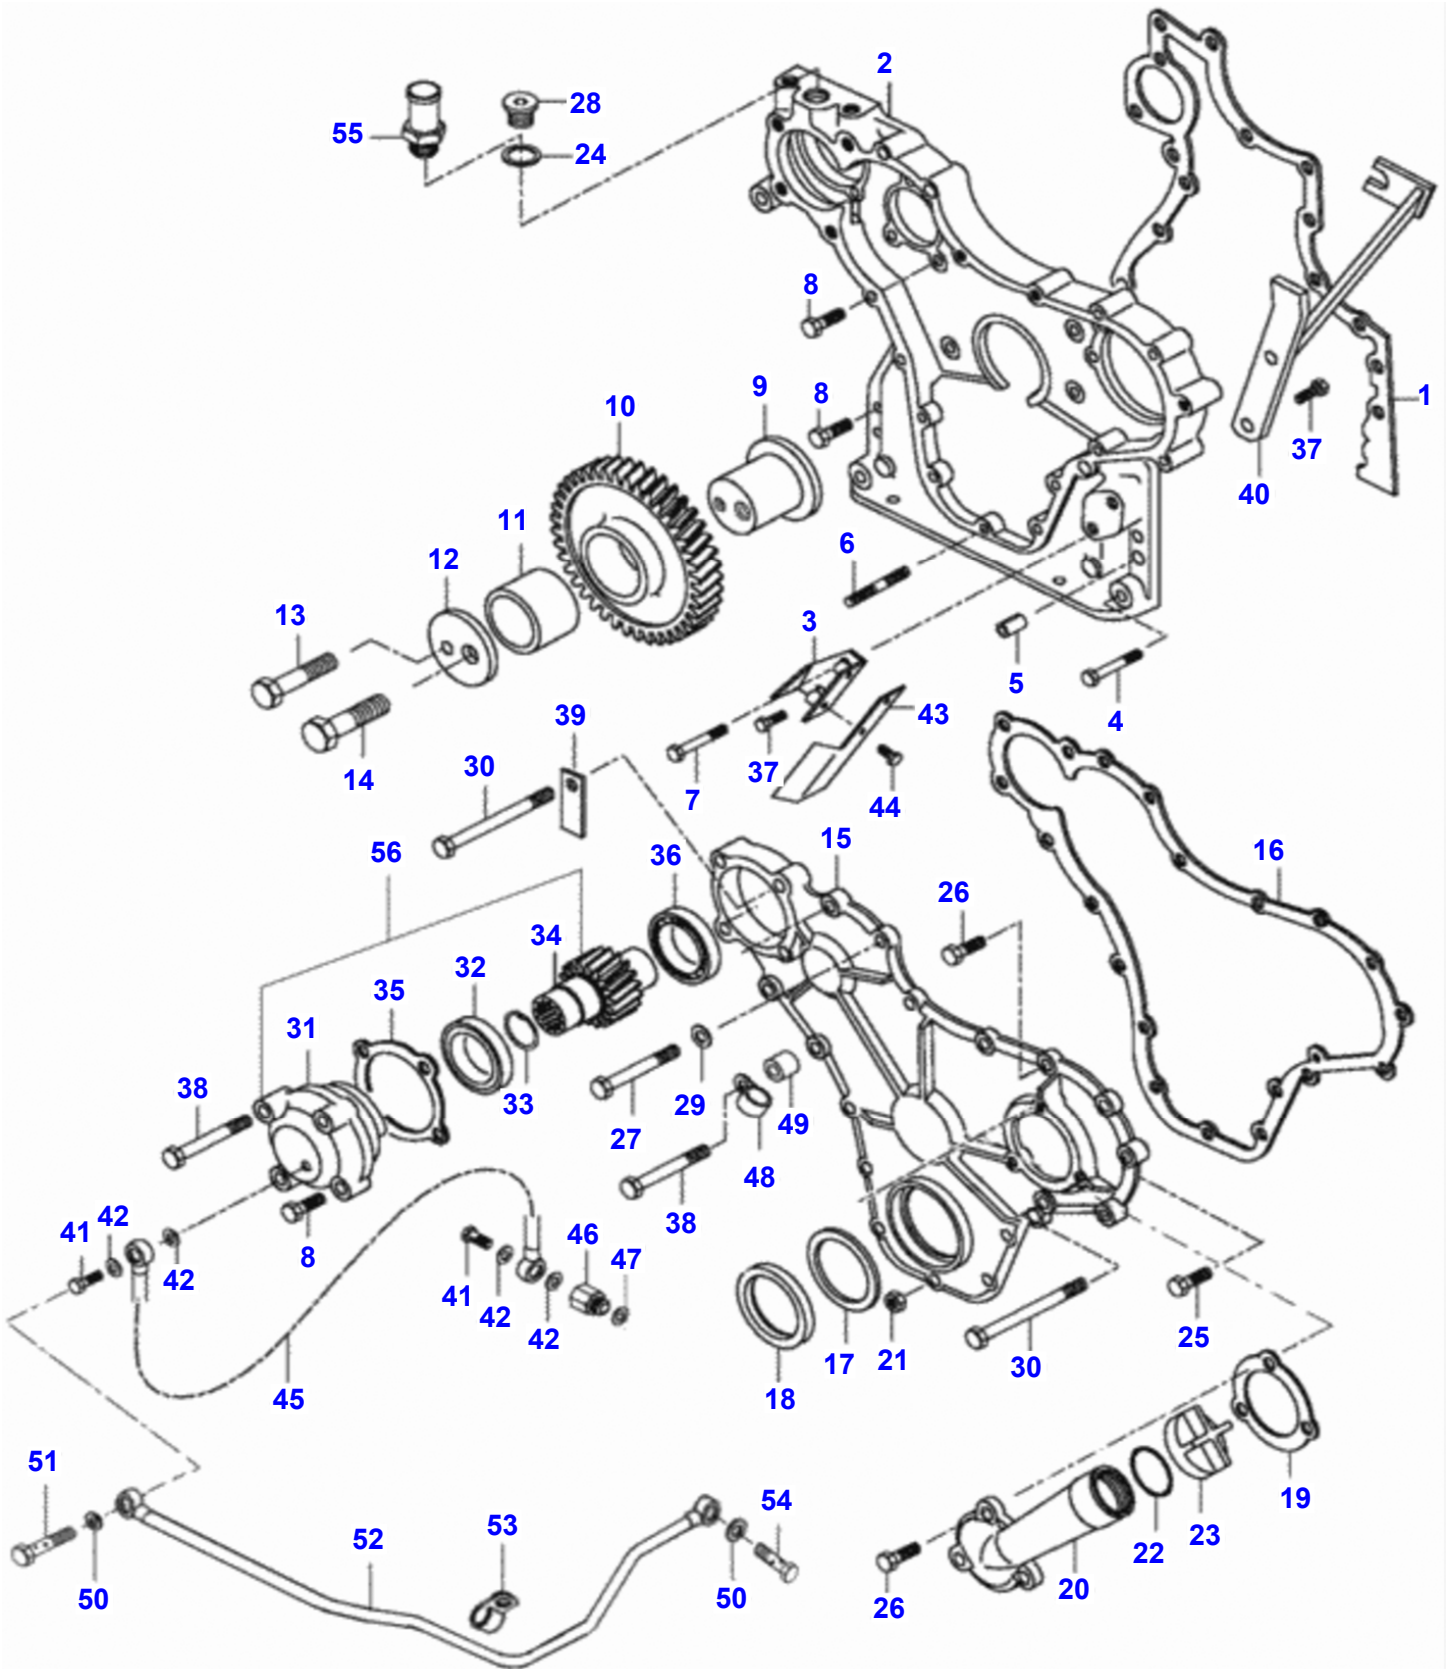

600 TRACTOR (BR) - C060005
00002075

Gear Housing

Item	Part Number	Qty	Description	Comments
1	V836647419	1	Gasket	S2
2	V836652221	1	Timing Gear Case	
	V836647407	1	Gear Housing	USA
3	V836655720	1	Gauge	
4	V529801440	2	Screw	
5	V598359850	4	Pin	
6	V546801380	5	Dog	
7	V529801450	1	Bolt	
8	V528801400	10	Bolt	
9	V836138356	1	Shaft	
10	V836138354	1	Gear	Ref. 11
11	V836139039	1	Bush	
12	V836129845	1	Flange	
13	V528801910	1	Bolt	
14	V529902720	1	Screw	
15	V836647575	1	Cover	
16	V835336796	1	Gasket	S2
17	V836129782	1	Collet	
18	V614105880	1	Seal	S2
19	V836129946	1	Gasket	S2
20	V835338325	1	Right Tube	
21	V504800800	5	Nut	
22	V614603540	1	Collet	S2
23	V836655188	1	Pad	USA
	V836017927	1	Cover	
24	V615881822	1	Collet	S2
25	V528801420	2	Bolt	
26	VHA6323	5	Screw	
27	V529801470	3	Bolt	
28	V640325018	1	Plug	
29	V836120989	1	Washer	
30	V529801500	2	Screw	
31	V836655230	1	Bearing Housing	
32	VLA1014	1	Bearing	
33	VKG3031	1	Circlip	
34	V836122843	1	Shaft	
35	V835336793	1	Gasket	
36	V610060090	1	Bearing	
37	V528801362	3	Bolt	
38	V529801460	4	Screw	
39	V836083428	1	Fastening Plate	
40	V836664528	1	Bracket	
41	V640435008	2	Bolt	
42	V615870610	1	Washer	
43	V836659093	1	Belt Cover	
44	V528801082	2	Bolt	
45	V82664500	1	Hose	
46	V836655233	1	Connection	
47	V615571014	1	Washer	
48	V602060612	1	Clamp	
49	V836119296	1	Spacer	
50	V615571014	2	Washer	USA
51	V836664212	2	Banjo Bolt	USA
52	V836664543	1	Pipe	USA
53	V836009683	1	Clamp	USA
54	V835330966	1	Screw	USA
55	V836119851	1	Plug	
56	V836655232	1	Assy	Ref. 31 ao 35