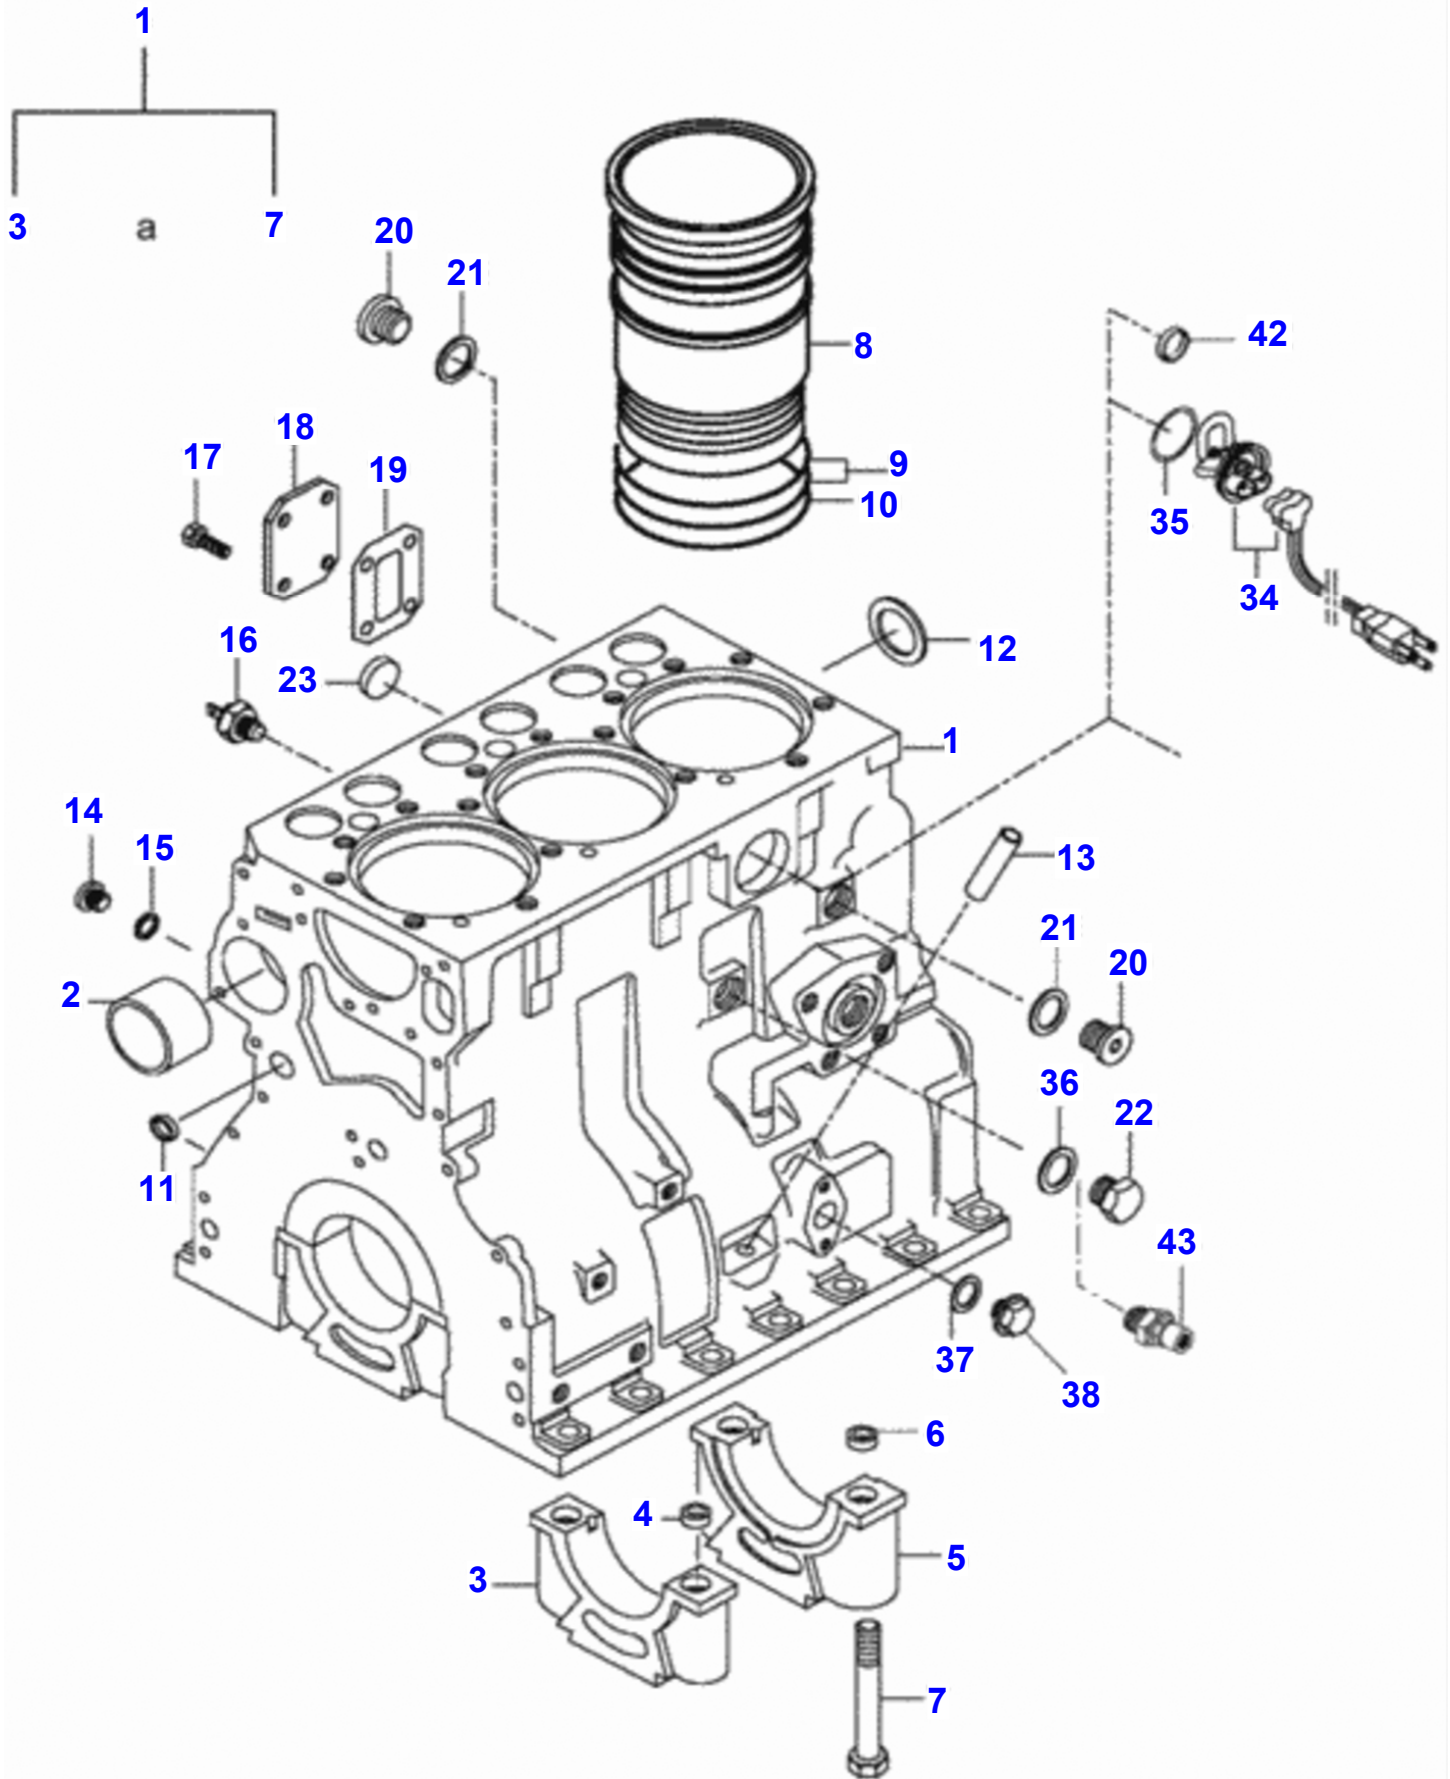

600 TRACTOR (BR) - C060005
00002066

Cylinder Block

Item	Part Number	Qty	Description	Comments
1	V836667523	1	Assy	
2	V836866069	1	Bush	
3		1	Bearing Cover	[A]
4	V836214478	6	Guide Bushing	
5		1	Bearing Cover	[A]
6	V836214478	2	Guide Bushing	
7	V529903180	8	Screw	
8	V836666990	3	Liner	Flange s=9,13mm
	V836647933	3	Liner	Flange s=9,08mm
	V836647934	3	Liner	Flange s=9,13mm
	V836647935	3	Liner	Flange s=9,23mm
9	V836647502	6	Collet	S2
10	V836647503	3	Collet	S2
11	V640016016	4	Plug	S2
12	V836529872	1	Pad	
13	V836014334	1	Pipe	
14	V640325110	2	Plug	
15	V615571014	2	Washer	S2
16	V887283760	1	Pressure Sensor	
	V836666797	1	Pressure Switch	USA
17	V528801362	2	Bolt	
18	V836659543	1	Cover	
19	V836659544	1	Gasket	S2
	V836647401	1	Gasket	S2
20	V640325018	2	Plug	
21	V615881822	2	Collet	
22	V836019756	1	Plug	
23	V640016018	1	Plug	
34	V836640935	1	Endurance	600W 120V USA
35	V836640999	1	O-Ring	USA
36	V615881824	1	O-Ring	S2
37	V615881216	2	Collet	
38	V640305012	2	Plug	
42	V640016040	1	Plug	
43	V836664377	1	Connection	
999	V836640356	1	Gasket Set S1+S2	S1+S2
	V836640289	1	Kit, Joint	S1

600 TRACTOR (BR) - C060005
00002069

Cylinder Head

Item	Part Number	Qty	Description	Comments
1	V836855381	1	Head	
2	V836673175	6	Valve Guide	
3	V836647600	3	Valve Seat	
4	V836647942	5	Pad	
5	V837070290	1	Head Gaskets	S1
6	V836859104	15	Bolt	
7	V546801900	2	Dog	
8	V528801800	4	Screw	
9	V836855350	2	Cover	
10	V836866215	2	Gasket	S1
11	V615881822	1	Collet	S1
12	V546901435	6	Dog	
13	V835329746	1	Clamp	
14	V836646359	1	Cover	
15	V836646360	1	Gasket	S1
16	V836859110	2	Nut	
17	V836655406	2	Nut	
18	V836119855	2	Washer	
19	V836012841	2	Washer	S1
20	V836647814	1	Hose	
21	VHA9089	2	Screw	
22	V836859109	2	Dog	
23	V595959140	1	Pin	
24	V836119837	1	Connection	
25	V836640252	1	Eyelet	
26	V836647835	1	Nut	
28	V836659103	1	Spring	