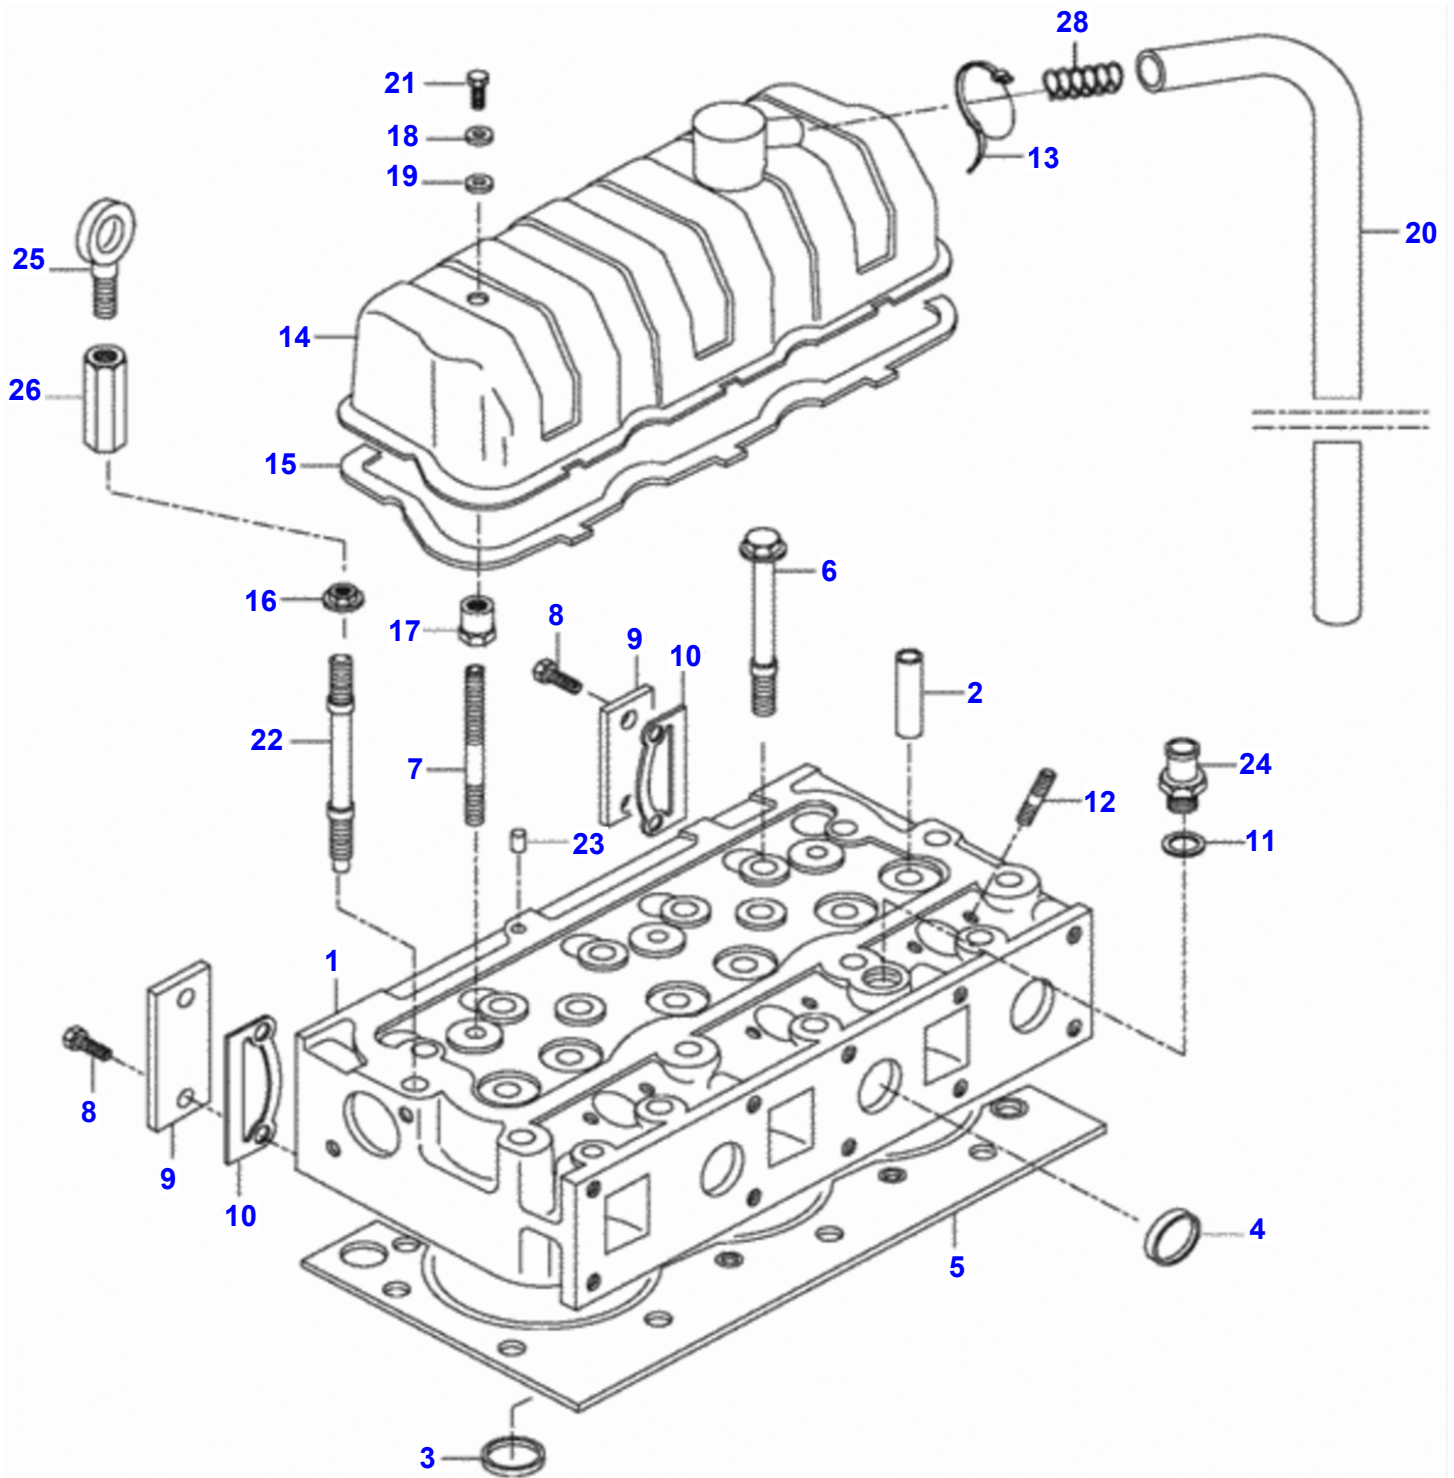

FOOTNOTE [A] DELIVERED ONLY COMPLETE WITH BLOCK

600 TRACTOR (BR) - C060005
00002068

Flywheel And Gear Rim

Item	Part Number	Qty	Description	Comments
1	V836664018	1	Rear Plate	
	V836759277	1	Rear Plate	
2	V836659279	1	Left Support	
3	V581804582	4	Bolt	
4	V504800800	4	Nut	
5	V835324375	1	Reservoir	
6	V528800762	2	Bolt	
7	V602066609	4	Clamp	
8	V836655792	2	Rubber Pipe	
9	V835328356	1	Rubber Pipe	
10	V510600502	2	Nut	
11	V836752443	1	Housing	
12	V598359850	2	Pin	
13	V581705440	2	Bolt	
14	V528702220	14	Bolt	
15	V581705030	6	Screw	
16	V528801800	3	Screw	
17	V500951000	3	Washer	
18	V614500002	1	Seal	S2
19	V836007572	1	Plug	
20	V836538042	1	Flywheel	
21	V836117970	1	Starter Ring	Z=128
22	V836647731	1	Gasket	
23	V836759585	1	Pipe	
24	V602066612	2	Clamp	
25	V602074610	2	Clamp	
26	V504600502	2	Nut	
27	V528800802	2	Bolt	
28	V504601000	3	Nut	
29	V546801800	3	Dog	
30	V528801760	2	Bolt	
31	V31085600	1	Left Gasket	
32	V30229000	1	Gasket	
33	V836659527	1	Bush	
34	V836859311	1	Plug	
35	V500951200	8	Washer	
36	V836659278	2	Right Support	
37	V836538043	1	Flywheel	Ref. 20 e 21
38	V528902230	7	Screw	

600 TRACTOR (BR) - C060005
00002069

Cylinder Head

Item	Part Number	Qty	Description	Comments
1	V836855381	1	Head	
2	V836673175	6	Valve Guide	
3	V836647600	3	Valve Seat	
4	V836647942	5	Pad	
5	V837070290	1	Head Gaskets	S1
6	V836859104	15	Bolt	
7	V546801900	2	Dog	
8	V528801800	4	Screw	
9	V836855350	2	Cover	
10	V836866215	2	Gasket	S1
11	V615881822	1	Collet	S1
12	V546901435	6	Dog	
13	V835329746	1	Clamp	
14	V836646359	1	Cover	
15	V836646360	1	Gasket	S1
16	V836859110	2	Nut	
17	V836655406	2	Nut	
18	V836119855	2	Washer	
19	V836012841	2	Washer	S1
20	V836647814	1	Hose	
21	VHA9089	2	Screw	
22	V836859109	2	Dog	
23	V595959140	1	Pin	
24	V836119837	1	Connection	
25	V836640252	1	Eyelet	
26	V836647835	1	Nut	
28	V836659103	1	Spring	