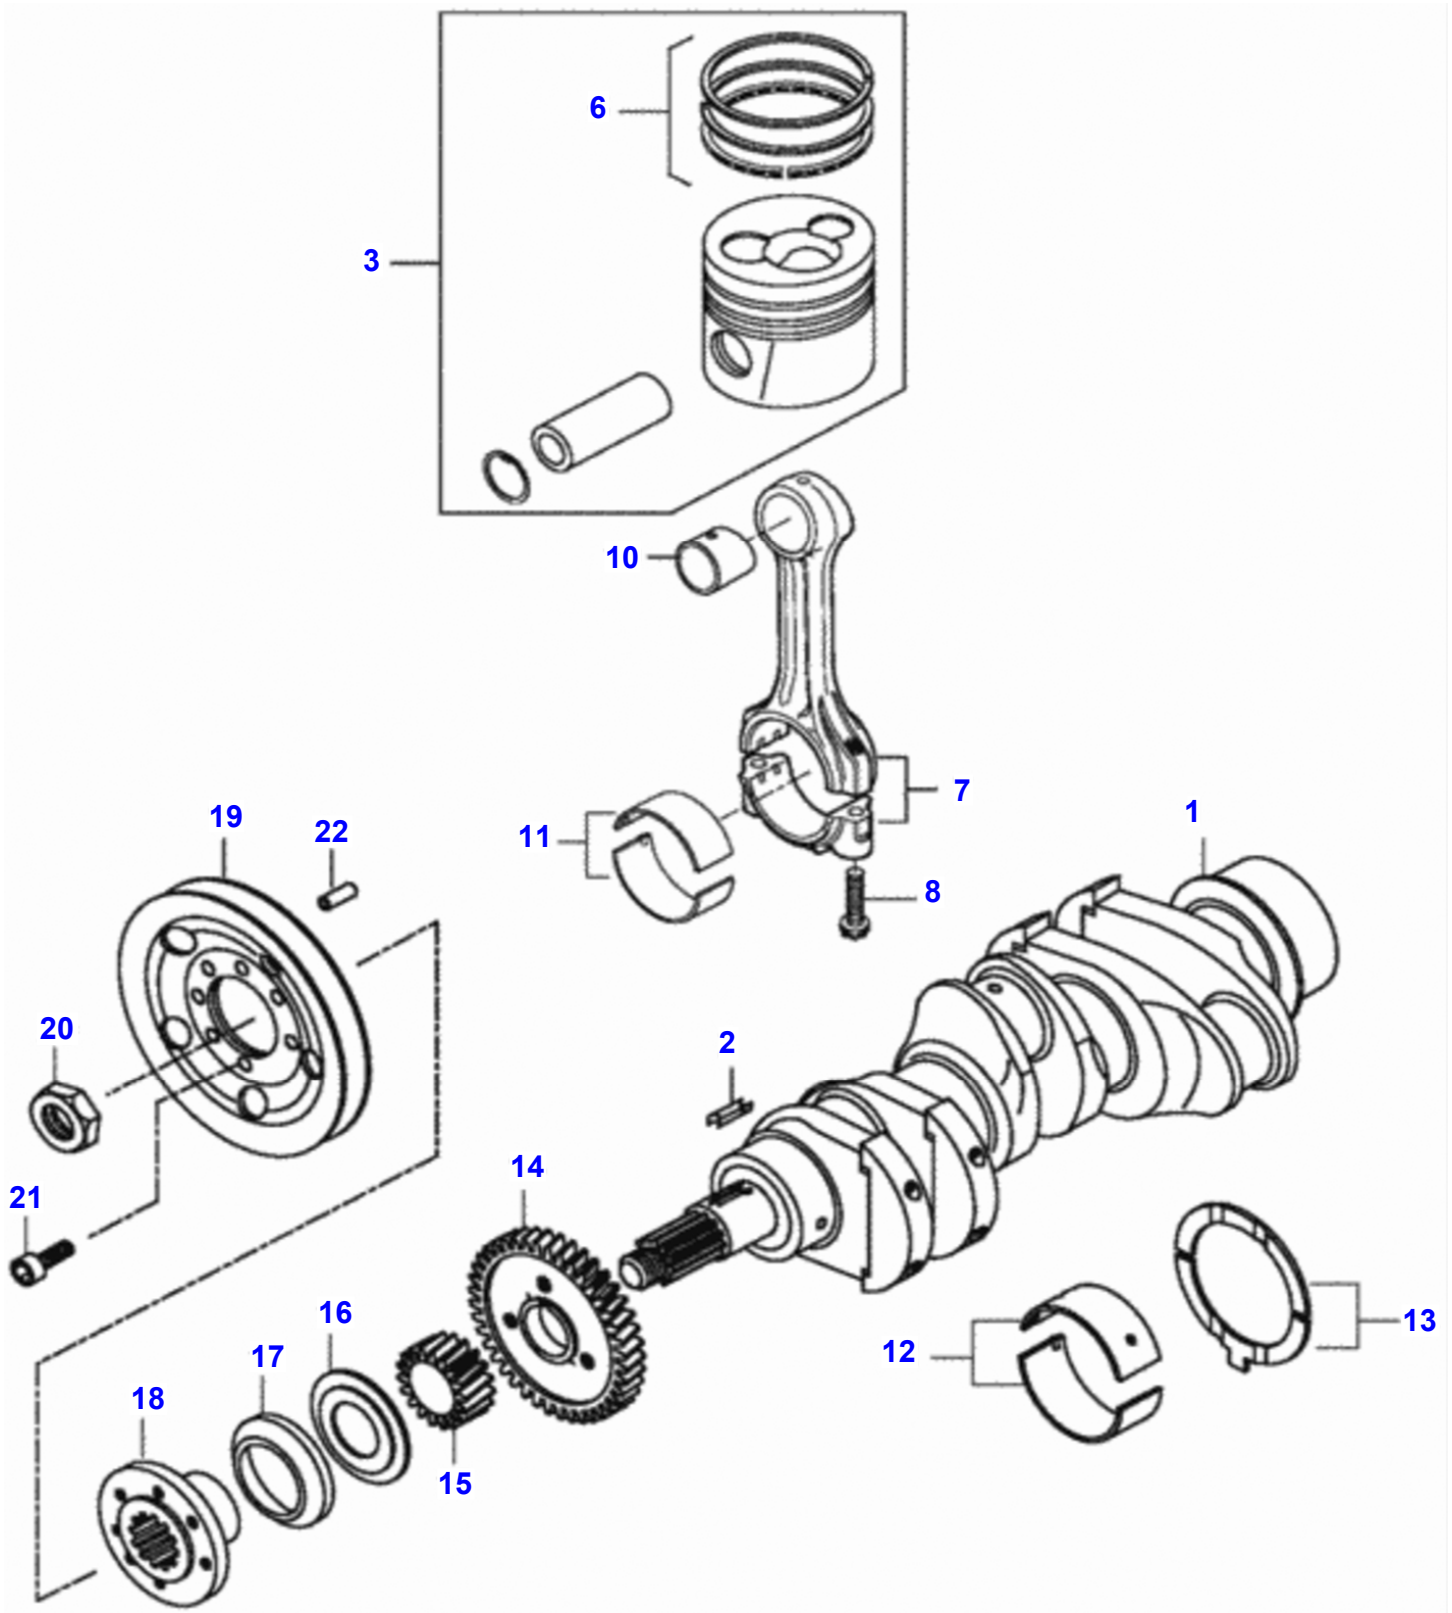

Crankshaft Mechanism

Item	Part Number	Qty	Description	Comments
1	V836647314	1	Crankshaft	
2	V603345110	1	Key	
3	V88605300	3	Complete Piston	VDB
	V836659702	3	Complete Piston	USA
6	V836640126	3	Piston Ring Set	
7	V82659700	1	Kit, Conrod	
8	V836864141	6	Screw	
10	V836646271	3	Bush	
11	V836120332	2	Washer	0,10mm
	V836112767	3	Slider Bearing	
	V836112765	3	Slider Bearing	
	V836112763	3	Slider Bearing	
	V836112762	3	Slider Bearing	
	V836110552	3	Big End Bearing	
	V836120333	2	Washer	0,20mm
12	V836655514	4	Big-end Bearing	
	V836655536	4	Big-end Bearing	
	V836655537	4	Big-end Bearing	
	V836655538	4	Big-end Bearing	
	V836655539	4	Big-end Bearing	
13	V836119459	2	Washer	
14	V836120019	1	Gear	
15	V836122840	1	Gear	
16	V836129781	1	Ring	
17	V836136271	1	Dustcap	
18	V836846463	1	Hub	
19	V836655449	1	Pulley	
20	V836647310	1	Nut	
21	V581804600	6	Bolt	
22	V595953360	1	Pin