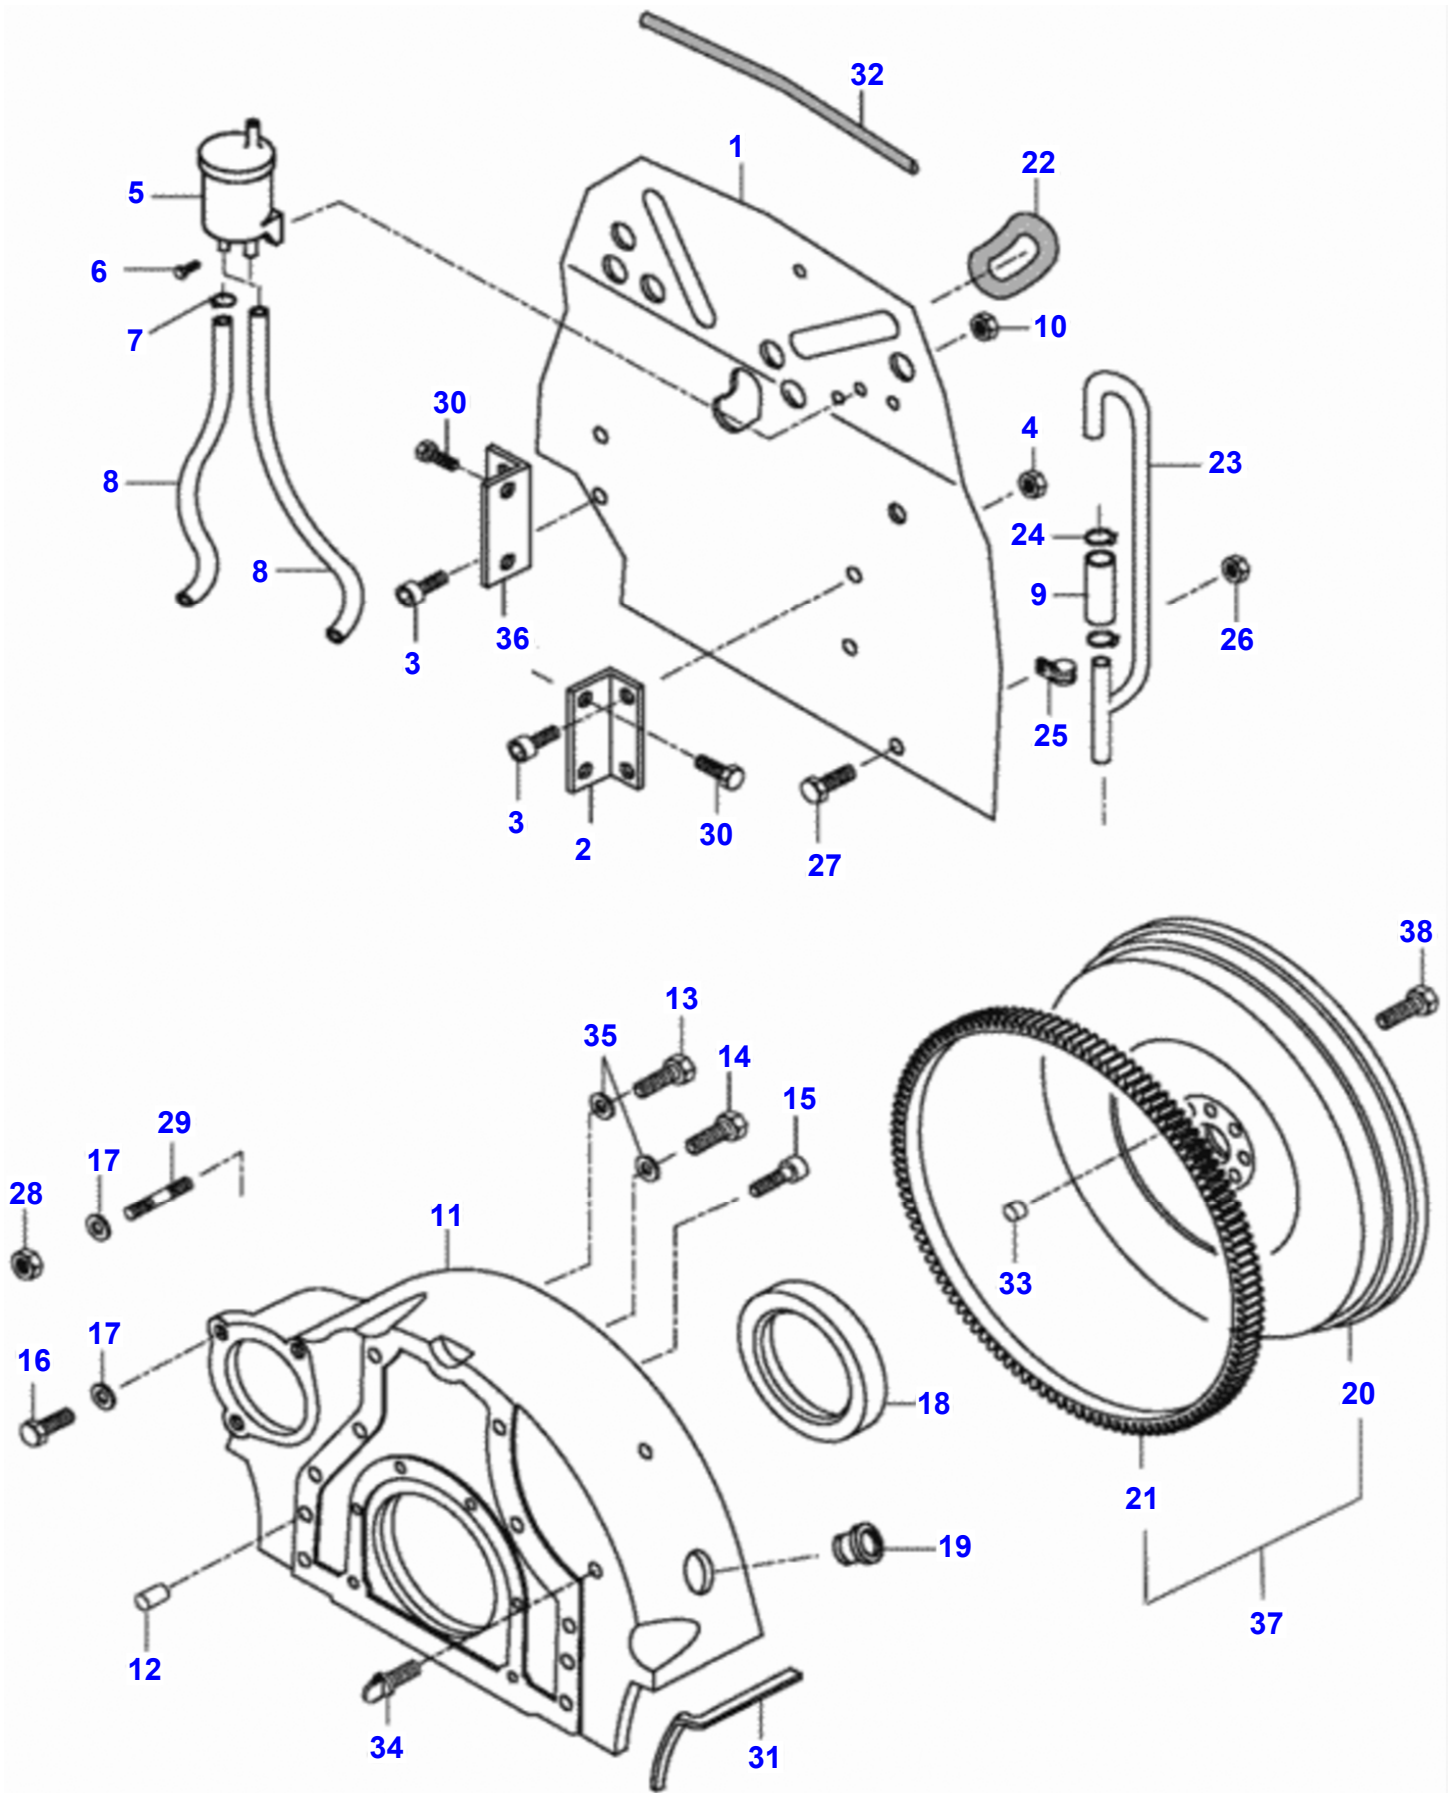

600 TRACTOR (BR) - C060005
00002068

Flywheel And Gear Rim

Item	Part Number	Qty	Description	Comments
1	V836664018	1	Rear Plate	
	V836759277	1	Rear Plate	
2	V836659279	1	Left Support	
3	V581804582	4	Bolt	
4	V504800800	4	Nut	
5	V835324375	1	Reservoir	
6	V528800762	2	Bolt	
7	V602066609	4	Clamp	
8	V836655792	2	Rubber Pipe	
9	V835328356	1	Rubber Pipe	
10	V510600502	2	Nut	
11	V836752443	1	Housing	
12	V598359850	2	Pin	
13	V581705440	2	Bolt	
14	V528702220	14	Bolt	
15	V581705030	6	Screw	
16	V528801800	3	Screw	
17	V500951000	3	Washer	
18	V614500002	1	Seal	S2
19	V836007572	1	Plug	
20	V836538042	1	Flywheel	
21	V836117970	1	Starter Ring	Z=128
22	V836647731	1	Gasket	
23	V836759585	1	Pipe	
24	V602066612	2	Clamp	
25	V602074610	2	Clamp	
26	V504600502	2	Nut	
27	V528800802	2	Bolt	
28	V504601000	3	Nut	
29	V546801800	3	Dog	
30	V528801760	2	Bolt	
31	V31085600	1	Left Gasket	
32	V30229000	1	Gasket	
33	V836659527	1	Bush	
34	V836859311	1	Plug	
35	V500951200	8	Washer	
36	V836659278	2	Right Support	
37	V836538043	1	Flywheel	Ref. 20 e 21
38	V528902230	7	Screw