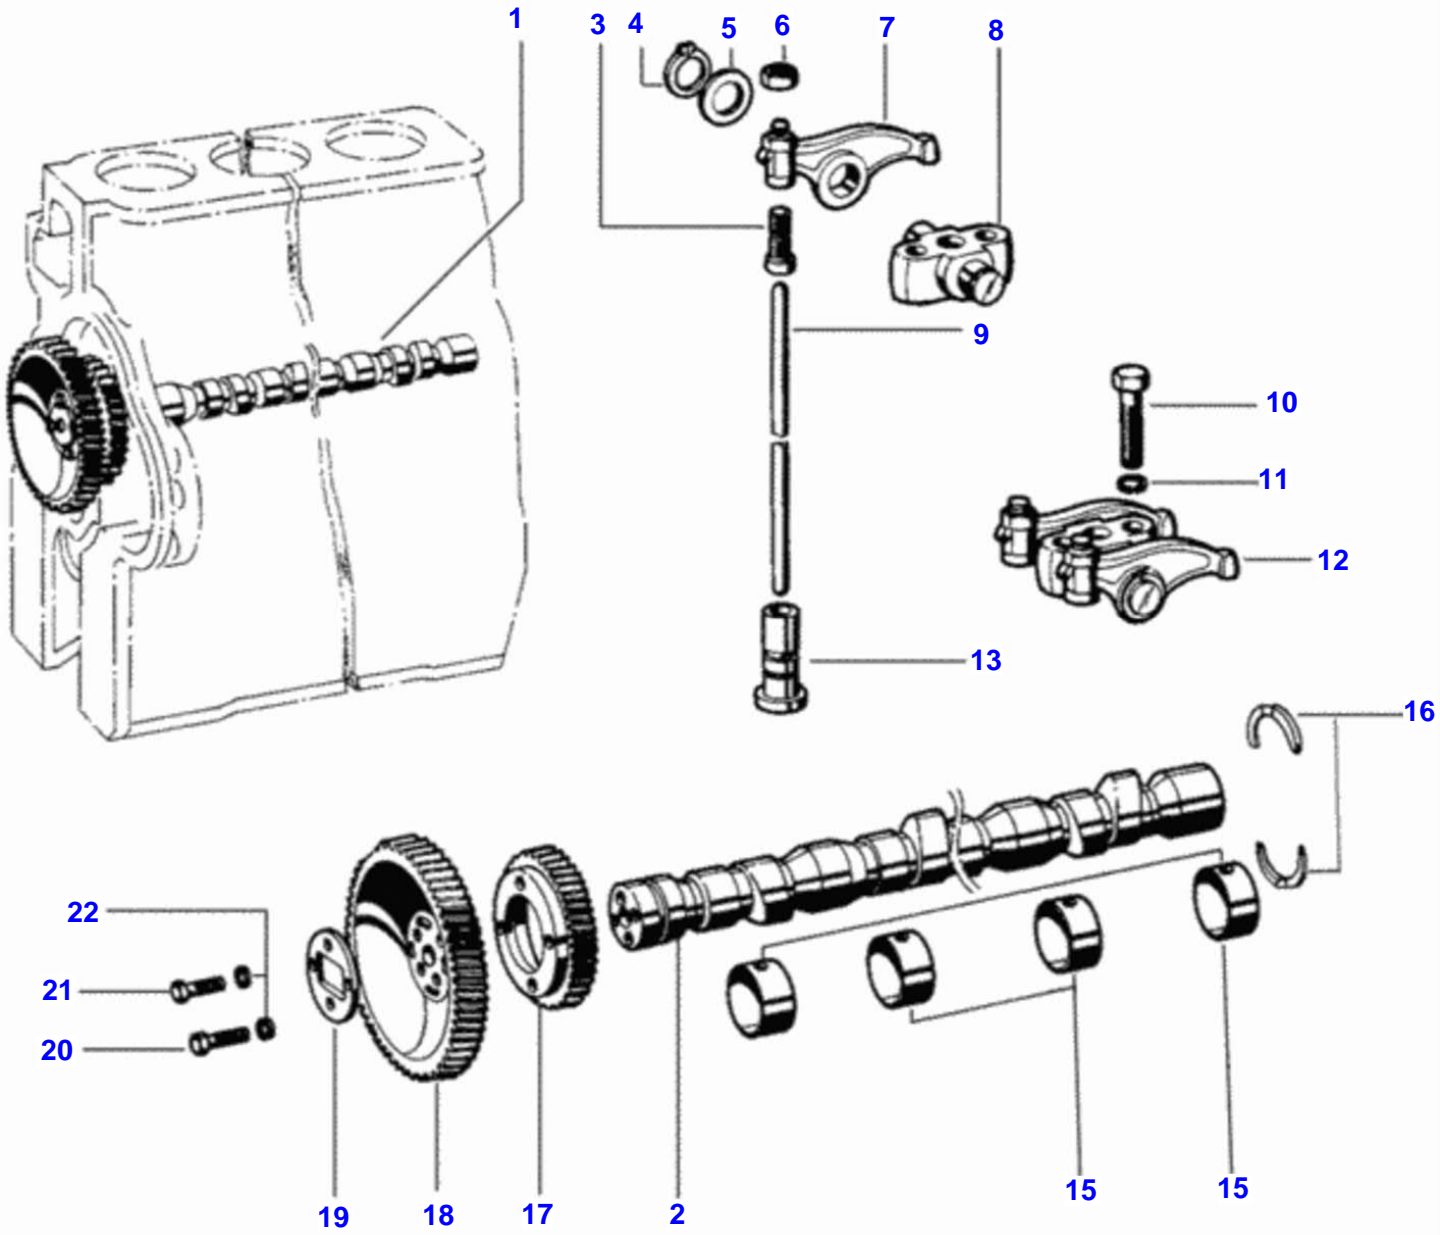

Valve Mechanism

Item	Part Number	Qty	Description
1	V146220	1	Complete
2	V146190	1	Valve
3	V112170	6	Adjusting Screw
4	V112190	6	Circlip
5	V112180	6	Rocker
6	VJB1108	6	Nut
7	V149370	6	Assy Rocker Arm
8	V149350	3	Rocker
9	V112200	6	Push Rod
10	V117150	6	Bolt
11	VJD3110	6	Pressure Washer
12	V149360	3	Complete
13	V112210	6	Rocker
15	V112130	1	Bushing
16	V115950	1	Setting Ring
17	V112000	1	Gear
18	V111990	1	Gear
19	V112020	1	Lock
20	V117180	4	Bolt
21	V117190	4	Bolt M8X35Mm
22	VJD3108	8	Washer