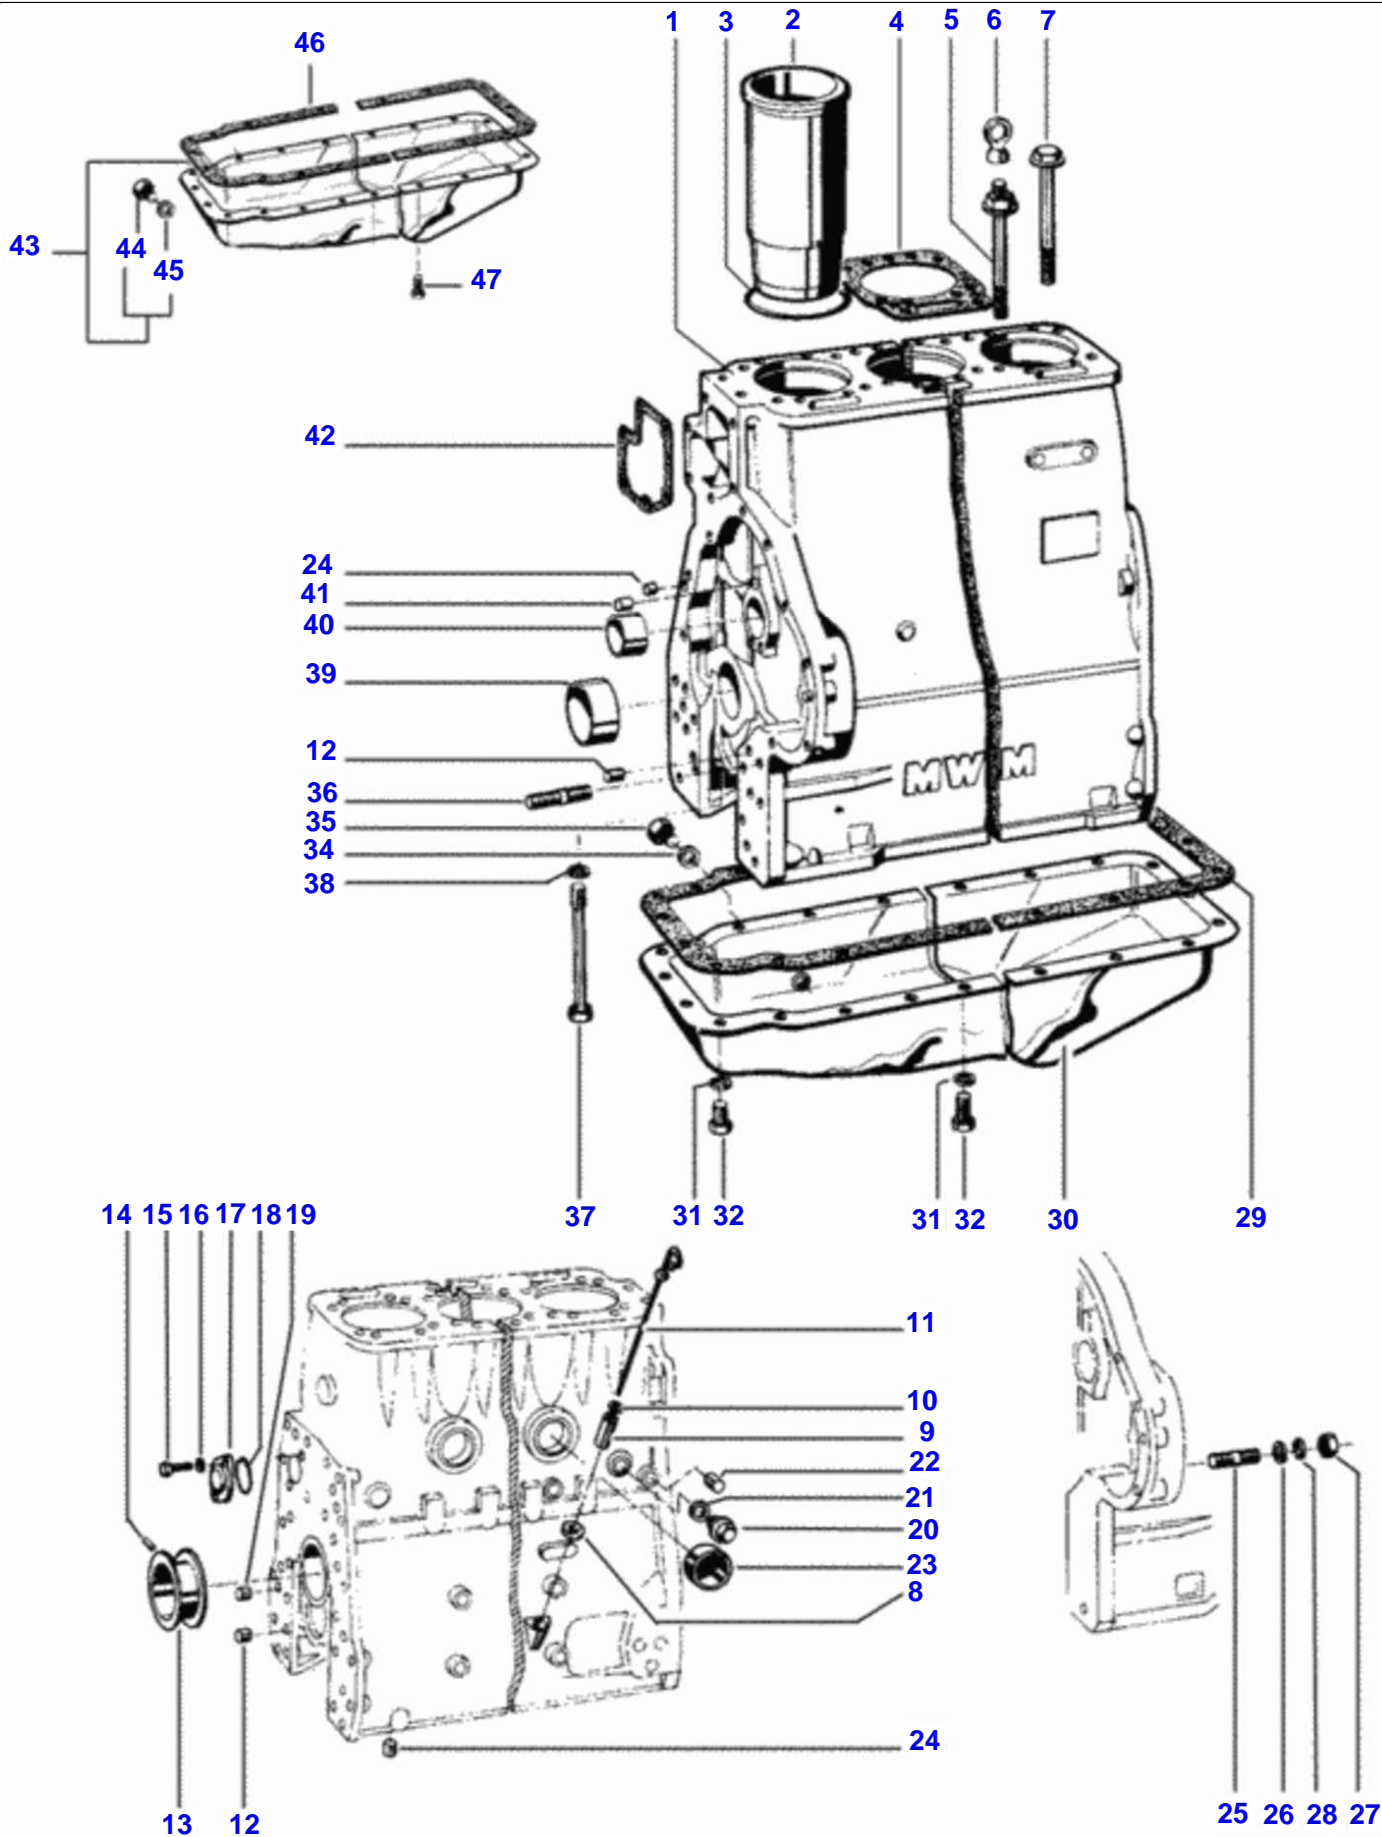

685C TRACTOR (BR) - C068504
00003491

Cylinder Block

| Item | Part Number | Qty | Description |
|------|-------------|-----|------------------|
| 1 | V81216600 | 1 | Cylinder Block |
| 2 | V116840 | 3 | Cylinder Liner |
| 3 | V149320 | 6 | O-Ring |
| 4 | V143810 | 3 | Cylinder |
| 5 | V111000 | 2 | Cylinder |
| 6 | V111140 | 2 | Lift Ring |
| 7 | V110990 | 10 | Bolt |
| 9 | V135890 | 1 | Pipe |
| 10 | V111210 | 2 | O-Ring |
| 11 | V81341300 | 1 | Dipstick |
| 12 | V142730 | 4 | Guide Pin |
| 13 | V111270 | 1 | Big-End |
| | V111310 | 1 | Slider Bearing |
| | V111320 | 1 | Slider Bearing |
| | V111280 | 1 | Slider Bearing |
| 14 | V111030 | 4 | Pressure Pin |
| 15 | V111540 | 2 | Bolt |
| 16 | V143000 | 2 | Spring Washer |
| 17 | V146210 | 1 | Seal Cover |
| 18 | V117710 | 1 | O-Ring |
| 19 | V142740 | 2 | Guide Pin |
| 20 | V148730 | 1 | Plug 3/8-18 Npsf |
| 21 | V116310 | 1 | Collet |
| 22 | V141340 | 6 | Pad |
| 23 | V111450 | 2 | Seal Cover |
| 24 | V142370 | 2 | Pad |
| 25 | V116810 | 4 | Dog |
| 26 | V116940 | 4 | Washer |
| 27 | VJB3110 | 4 | Nut |
| 28 | V116950 | 4 | Tooth Washer |
| 29 | V111190 | 1 | Gasket Sump |
| 30 | V81246700 | 1 | Sump |
| 31 | V143000 | 21 | Spring Washer |
| 32 | VHA6322 | 21 | Screw |
| 34 | V81288900 | 1 | Seal Washer |
| 35 | V111170 | 1 | Sump Plug |
| 36 | V111360 | 6 | Dog |
| 37 | V111040 | 8 | Bolt |
| 38 | V111020 | 8 | Washer |
| 39 | V111230 | 3 | Slider Bearing |
| | V111220 | 3 | Big-End |
| | V111250 | 3 | Slider Bearing |
| | V111240 | 3 | Slider Bearing |
| | V111300 | 1 | Slider Bearing |
| | V111260 | 3 | Slider Bearing |
| 40 | V110980 | 1 | Bush |
| 41 | V142360 | 3 | Seal Pin |
| 42 | V111120 | 1 | Gasket |