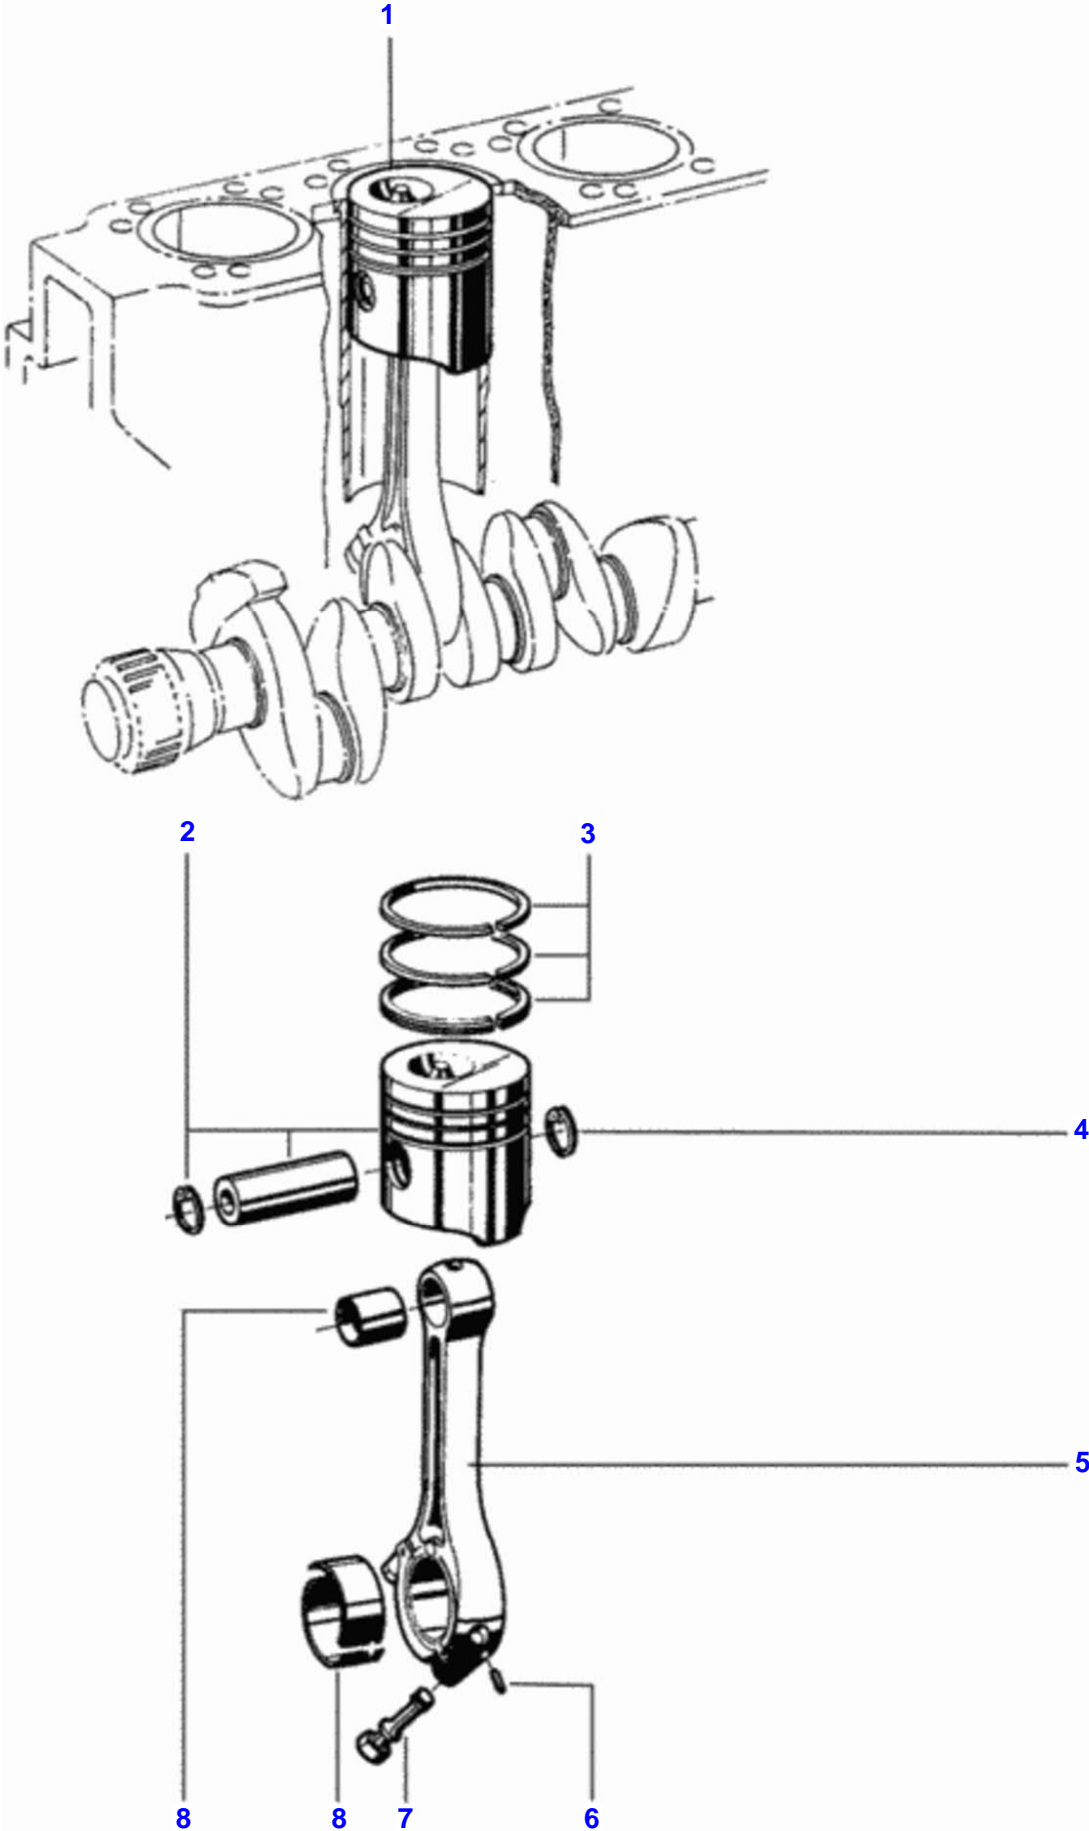

685C TRACTOR (BR) - C068504
00000568

Piston

Item	Part Number	Qty	Description
1	V81140300	3	Complete Piston
2	V81140400	3	Piston
3	V145370	3	Piston Ring Set
4	V115990	6	Circlip
5	V135690	3	Conrod
6	V116000	3	Pressure Pin
7	V112300	6	Bolt
8	V112320	3	Big-End
	V112310	3	Big-End
	V112330	3	Slider Bearing
	V112350	3	Slider Bearing
	V112340	3	Slider Bearing
9	V112280	3	Bush