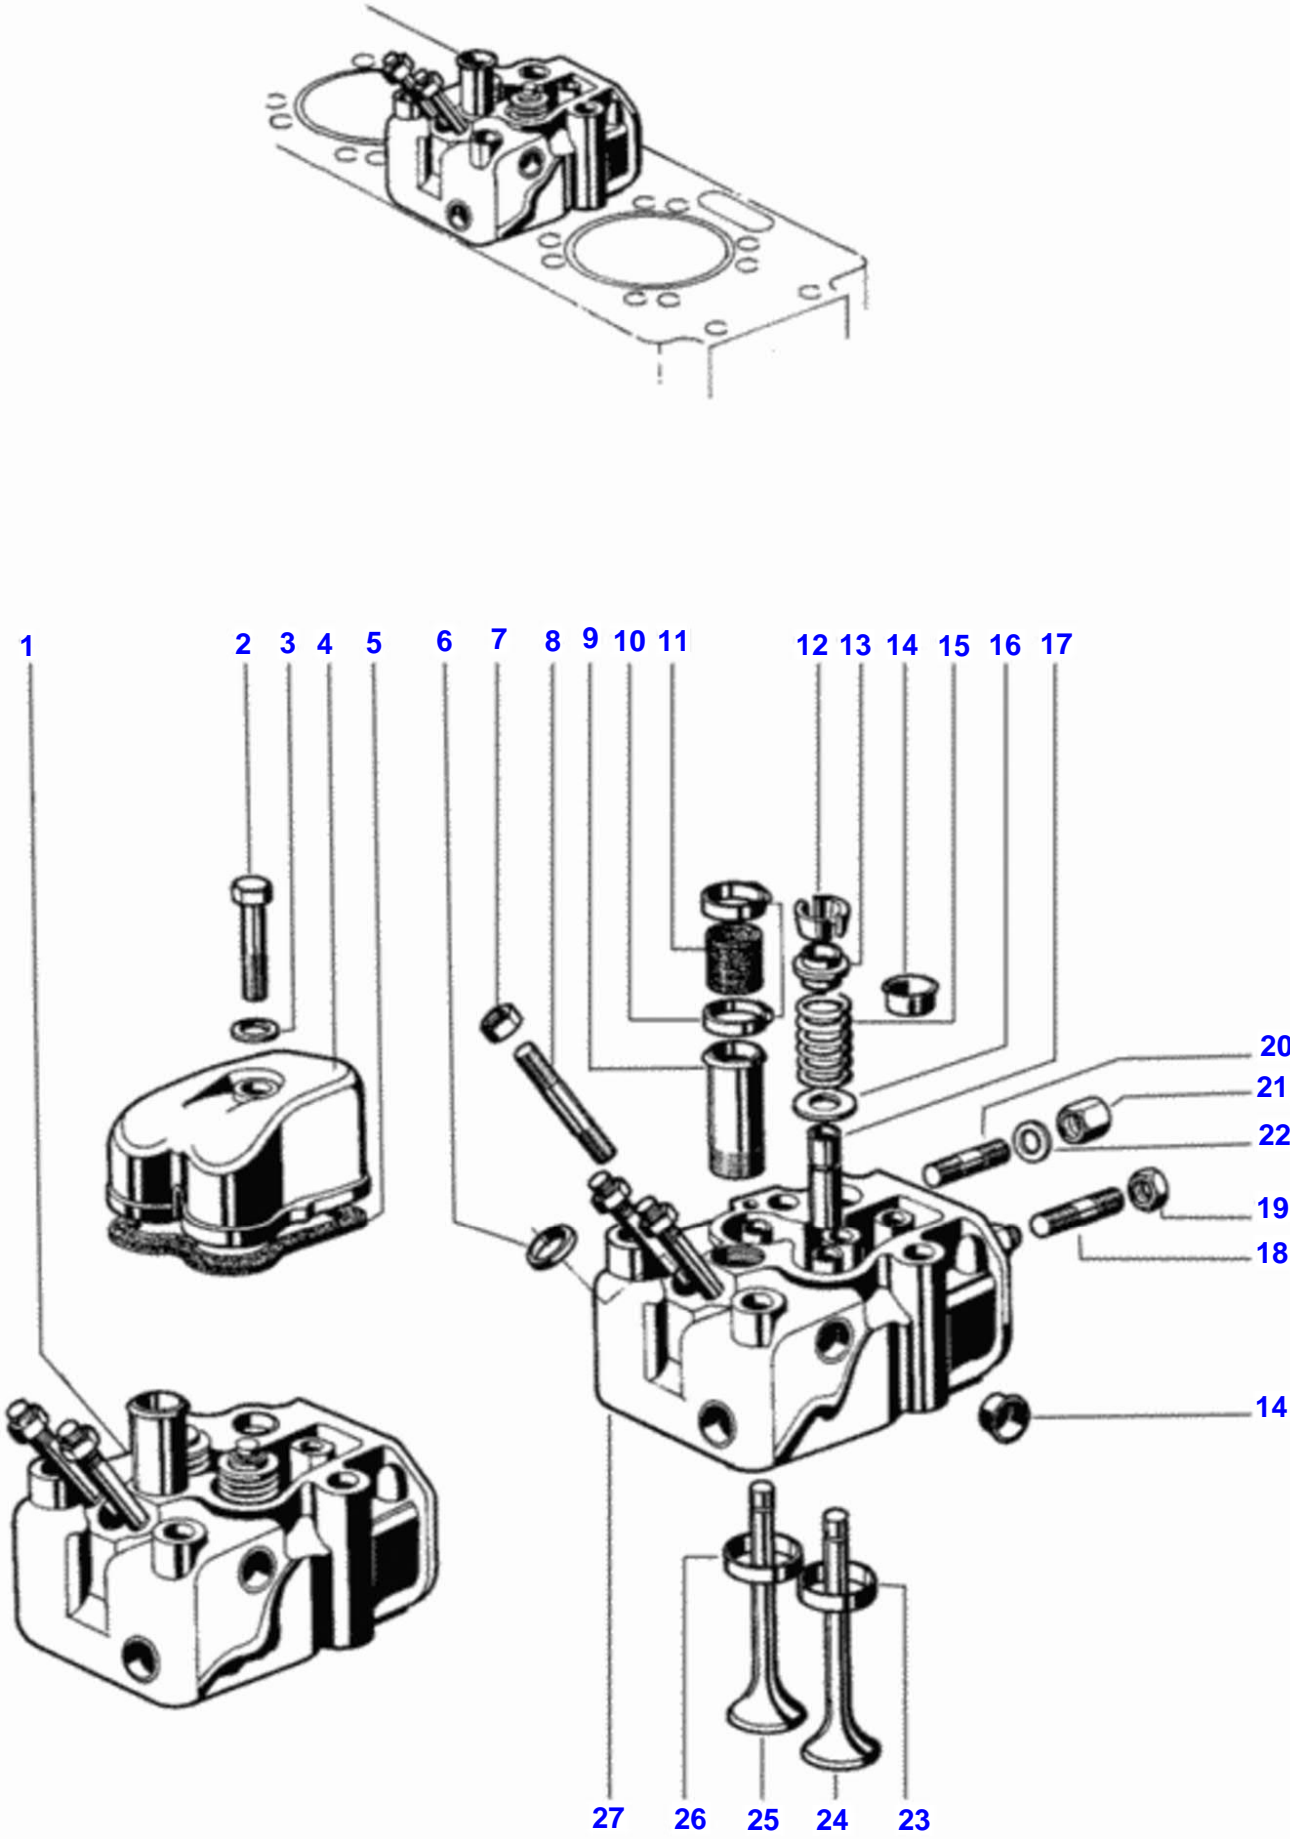

685C TRACTOR (BR) - C068504
0000564

Cylinder Head

Item	Part Number	Qty	Description
1	V149240	3	Complete
2	V121390	3	Bolt
3	V112620	3	Seal Washer
4	V149330	3	Valve Cover
5	V149340	3	Gasket
6	V117300	3	O-Ring
7	VJB1108	6	Nut
8	V142270	6	Dog
9	V112550	3	Pipe
10	V112560	6	Clamp
11	V112570	3	Hose
12	V116030	12	Valve Cotter
13	V112450	6	Upper Disc
14	V112480	15	Seal Cover
15	V116020	6	Valve Spring
16	V112410	6	Lower Disc
17	V117330	6	Valve Guide Std
18	V119220	6	Dog
19	V133670	6	Nut
20	V117350	6	Dog
21	V112540	6	Nut
22	V116080	6	Washer
23	V117360	3	Intake
24	V112430	3	Intake Valve
25	V112420	3	Exhaust Vale
26	V112510	3	Exhaust
27	V117380	3	Cylinder
999	V112640	3	Exhaust
	V112580	6	Valve