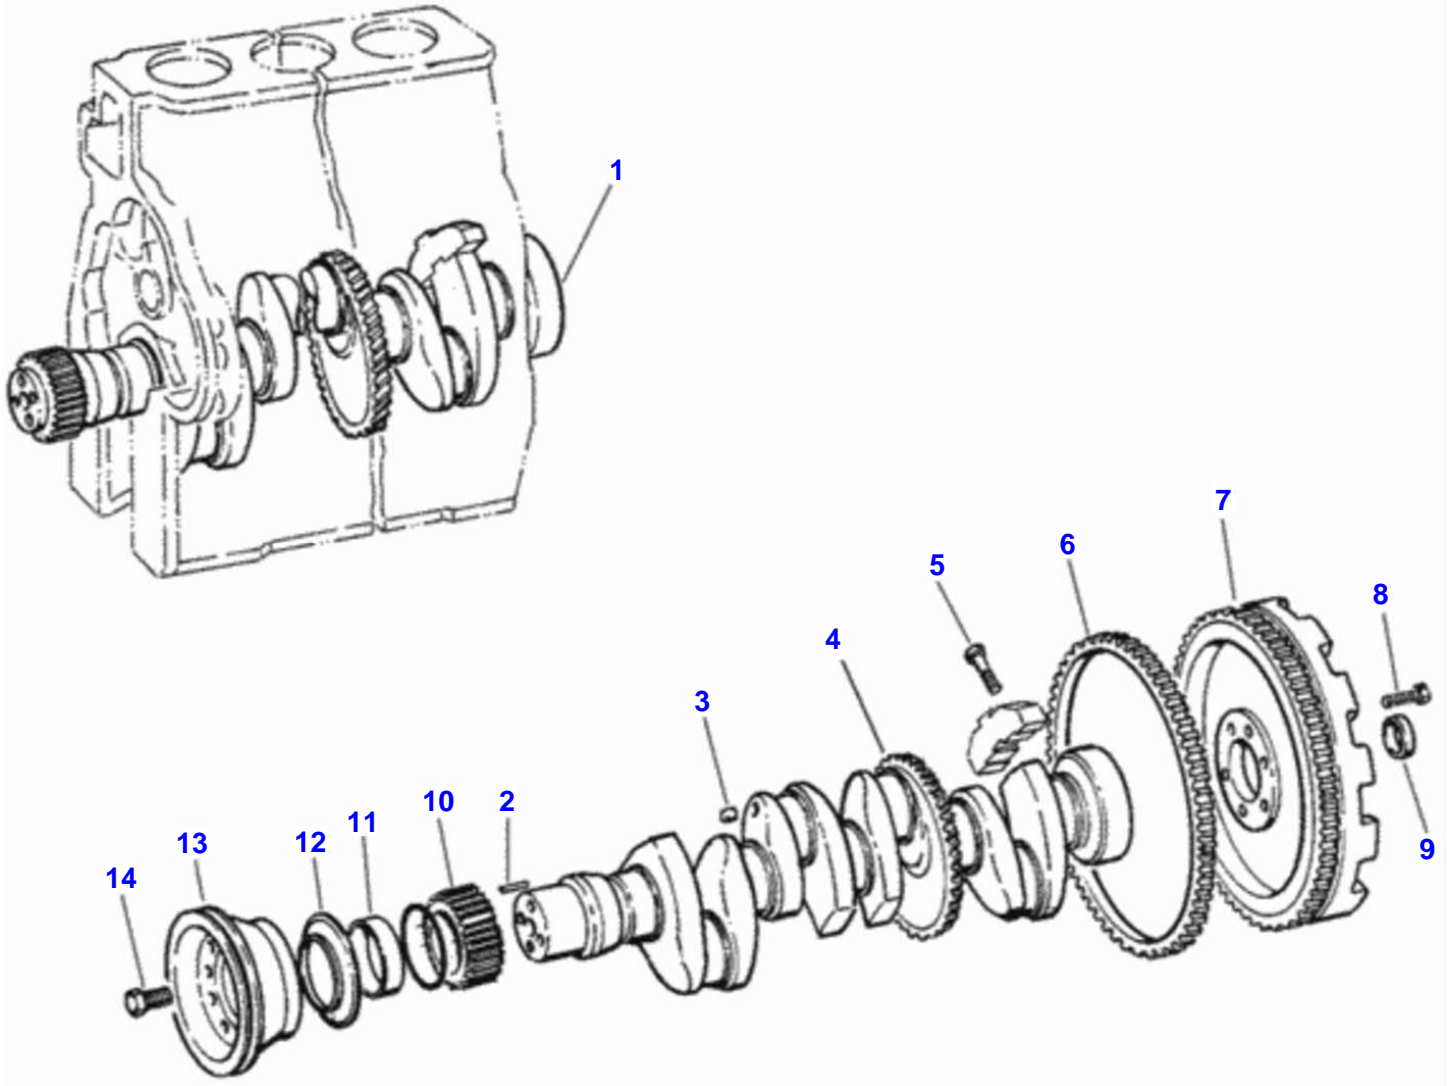

685C TRACTOR (BR) - C068504
0000564

Cylinder Head

| Item | Part Number | Qty | Description |
|------|-------------|-----|-----------------|
| 1 | V149240 | 3 | Complete |
| 2 | V121390 | 3 | Bolt |
| 3 | V112620 | 3 | Seal Washer |
| 4 | V149330 | 3 | Valve Cover |
| 5 | V149340 | 3 | Gasket |
| 6 | V117300 | 3 | O-Ring |
| 7 | VJB1108 | 6 | Nut |
| 8 | V142270 | 6 | Dog |
| 9 | V112550 | 3 | Pipe |
| 10 | V112560 | 6 | Clamp |
| 11 | V112570 | 3 | Hose |
| 12 | V116030 | 12 | Valve Cotter |
| 13 | V112450 | 6 | Upper Disc |
| 14 | V112480 | 15 | Seal Cover |
| 15 | V116020 | 6 | Valve Spring |
| 16 | V112410 | 6 | Lower Disc |
| 17 | V117330 | 6 | Valve Guide Std |
| 18 | V119220 | 6 | Dog |
| 19 | V133670 | 6 | Nut |
| 20 | V117350 | 6 | Dog |
| 21 | V112540 | 6 | Nut |
| 22 | V116080 | 6 | Washer |
| 23 | V117360 | 3 | Intake |
| 24 | V112430 | 3 | Intake Valve |
| 25 | V112420 | 3 | Exhaust Vale |
| 26 | V112510 | 3 | Exhaust |
| 27 | V117380 | 3 | Cylinder |
| 999 | V112640 | 3 | Exhaust |
| | V112580 | 6 | Valve |

Valve Mechanism

| Item | Part Number | Qty | Description |
|------|-------------|-----|-----------------|
| 1 | V146220 | 1 | Complete |
| 2 | V146190 | 1 | Valve |
| 3 | V112170 | 6 | Adjusting Screw |
| 4 | V112190 | 6 | Circlip |
| 5 | V112180 | 6 | Rocker |
| 6 | VJB1108 | 6 | Nut |
| 7 | V149370 | 6 | Assy Rocker Arm |
| 8 | V149350 | 3 | Rocker |
| 9 | V112200 | 6 | Push Rod |
| 10 | V117150 | 6 | Bolt |
| 11 | VJD3110 | 6 | Pressure Washer |
| 12 | V149360 | 3 | Complete |
| 13 | V112210 | 6 | Rocker |
| 15 | V112130 | 1 | Bushing |
| 16 | V115950 | 1 | Setting Ring |
| 17 | V112000 | 1 | Gear |
| 18 | V111990 | 1 | Gear |
| 19 | V112020 | 1 | Lock |
| 20 | V117180 | 4 | Bolt |
| 21 | V117190 | 4 | Bolt M8X35Mm |
| 22 | VJD3108 | 8 | Washer |