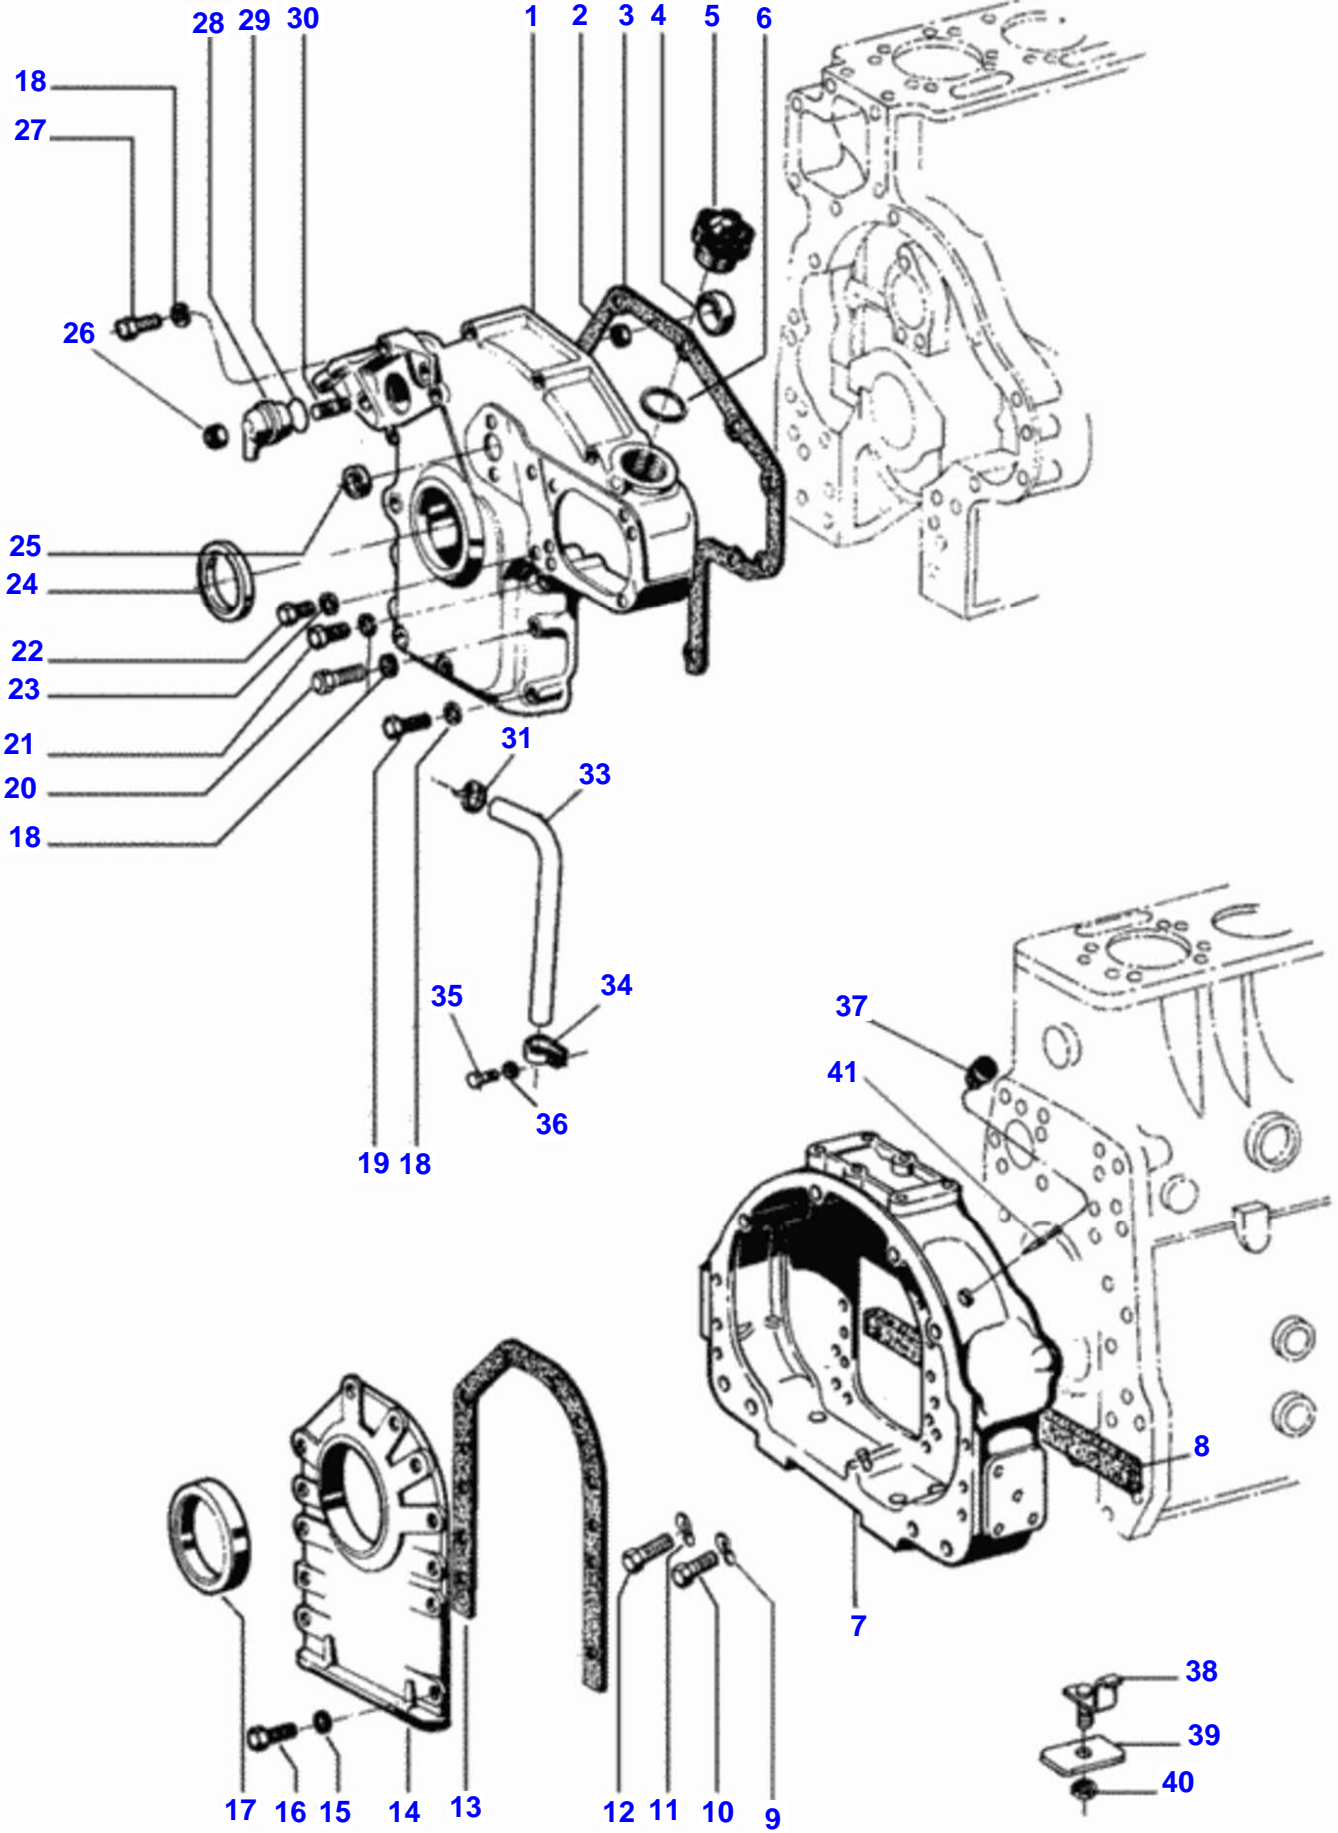

685C TRACTOR (BR) - C068504
00000563

Front Cover And Flywheel Housing

Item	Part Number	Qty	Description
1	V133800	1	Front Cover
2	V111630	1	Nut
3	V111640	1	Gasket
4	V111600	1	Protector Plate
5	V116990	1	Filler Cap
6	V117000	1	O-Ring
7	V147380	1	Flywheel Housing
8	V111760	1	Gasket
9	V117030	12	Washer
10	V118470	12	Bolt
11	V117050	6	Spring Washer
12	V149150	6	Bolt
13	V111530	1	Gasket
14	V111510	1	Rear Cover
15	V143000	10	Spring Washer
16	V111540	10	Bolt
17	V111520	1	Seal
18	VJD3108	13	Washer
19	V111660	3	Bolt
20	V117090	4	Bolt
21	V117100	1	Bolt
22	V111500	1	Bolt
23	V111340	1	O-Ring
24	V111560	1	Seal
25	V110970	1	Seal Cover
26	V111630	1	Nut
27	V117120	5	Bolt
28	V111570	1	Breather Cover
29	V111340	1	O-Ring
30	V111590	1	Dog
31	VGP3927	1	Clamp
33	V80709300	1	Breather Tube
34	V111710	1	Clamp
35	VHA6323	1	Screw
36	VJD3108	1	Washer
37	V80189100	1	Protection Cover
38	V234510	1	Assy Support
39	V245000	1	Cover
40	VJB1106	1	Washer
41	V148540	1	Bolt