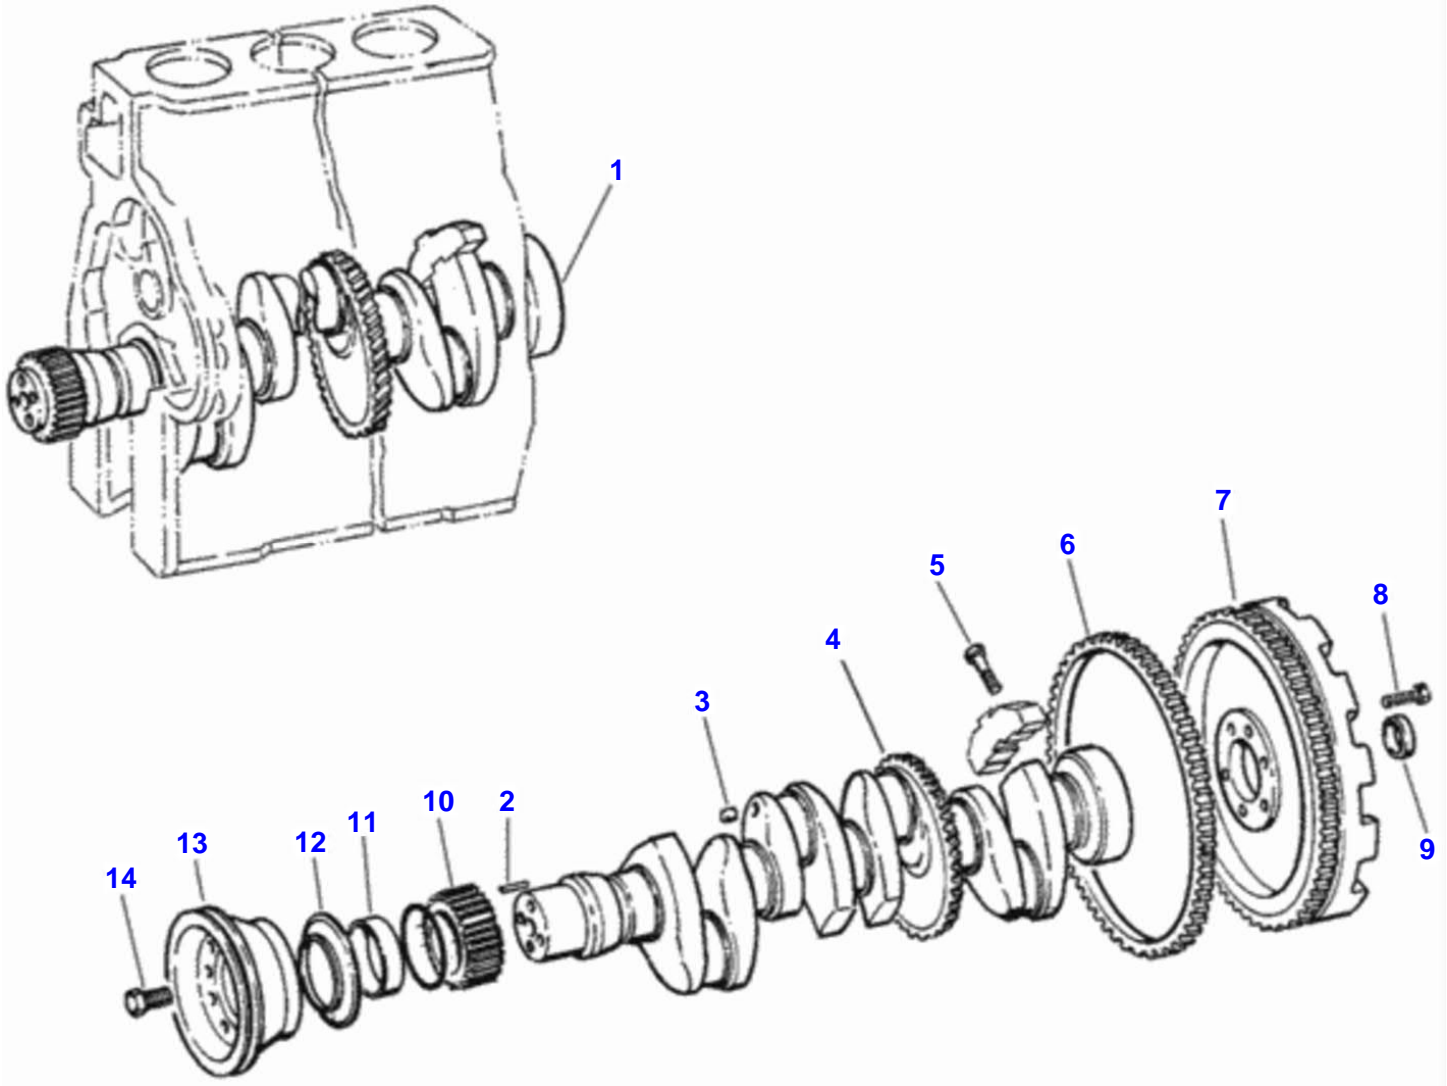

## Cylinder Head

Item	Part Number	Qty	Description
1	V149240	3	Complete
2	V121390	3	Bolt
3	V112620	3	Seal Washer
4	V149330	3	Valve Cover
5	V149340	3	Gasket
6	V117300	3	O-Ring
7	VJB1108	6	Nut
8	V142270	6	Dog
9	V112550	3	Pipe
10	V112560	6	Clamp
11	V112570	3	Hose
12	V116030	12	Valve Cotter
13	V112450	6	Upper Disc
14	V112480	15	Seal Cover
15	V116020	6	Valve Spring
16	V112410	6	Lower Disc
17	V117330	6	Valve Guide Std
18	V119220	6	Dog
19	V133670	6	Nut
20	V117350	6	Dog
21	V112540	6	Nut
22	V116080	6	Washer
23	V117360	3	Intake
24	V112430	3	Intake Valve
25	V112420	3	Exhaust Vale
26	V112510	3	Exhaust
27	V117380	3	Cylinder
999	V112640	3	Exhaust
	V112580	6	Valve

## Valve Mechanism

Item	Part Number	Qty	Description
1	V146220	1	Complete
2	V146190	1	Valve
3	V112170	6	Adjusting Screw
4	V112190	6	Circlip
5	V112180	6	Rocker
6	VJB1108	6	Nut
7	V149370	6	Assy Rocker Arm
9	V112200	6	Push Rod
10	V117150	6	Bolt
11	VJD3110	6	Pressure Washer
12	V149360	3	Complete
13	V112210	6	Rocker
15	V112130	1	Bushing
16	V115950	1	Setting Ring
17	V112000	1	Gear
18	V111990	1	Gear
19	V112020	1	Lock
20	V117180	4	Bolt
21	V117190	4	Bolt M8X35Mm
22	VJD3108	8	Washer