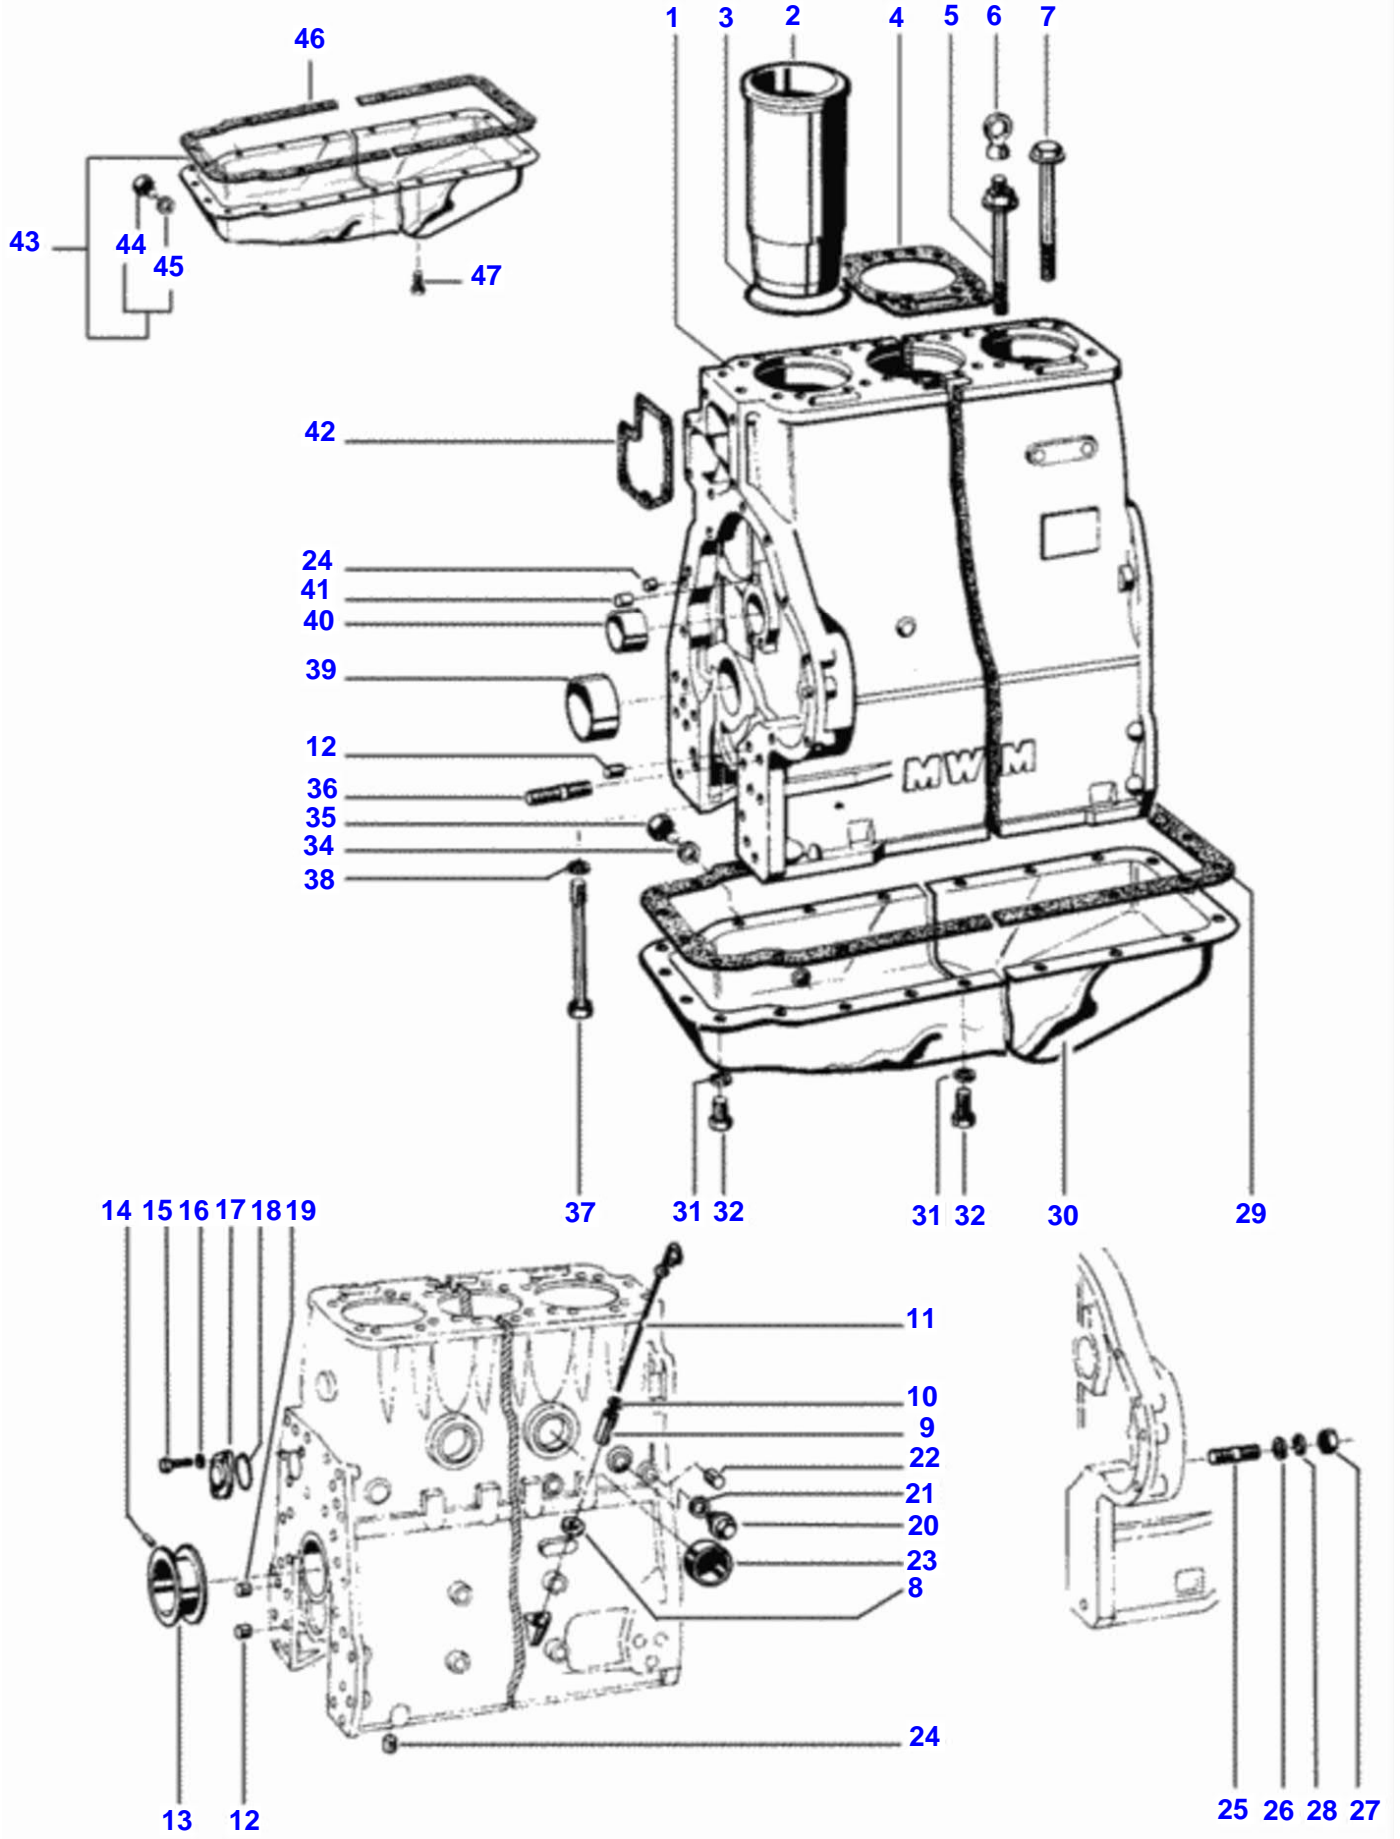

Page Title	Page Number
Cylinder Block	020-0010
Front Cover And Flywheel Housing	020-0015
Cylinder Head	020-0020
Valve Mechanism	020-0025
Crankshaft Mechanism	020-0030
Piston	020-0035
Oil Pump	020-0040
Inlet And Exhaust Manifold	020-0045
Muffler	020-0050
Air Filter	020-0055
Sedimentation Filter	020-0060
Fuel Filter - Bosch	020-0065
Fuel Pipes System (Bosch)	020-0070
Lubrificant Oil Filter	020-0075
Injection Pump (Bosch)	020-0080
Complete Injector (Bosch)	020-0085
Feed Pump (Bosch)	020-0090
Throttle System	020-0095
Radiator	020-0100
Water Pump	020-0105
Gasket Kit	020-0110

## Cylinder Block

Item	Part Number	Qty	Description
1	V81216600	1	Cylinder Block
2	V116840	3	Cylinder Liner
3	V149320	6	O-Ring
4	V143810	3	Cylinder
5	V111000	2	Cylinder
6	V111140	2	Lift Ring
7	V110990	10	Bolt
9	V135890	1	Pipe
10	V111210	2	O-Ring
11	V81341300	1	Dipstick
12	V142730	4	Guide Pin
13	V111270	1	Big-End
	V111280	1	Slider Bearing
	V111310	1	Slider Bearing
	V111320	1	Slider Bearing
14	V111030	4	Pressure Pin
15	V111540	2	Bolt
16	V143000	2	Spring Washer
17	V146210	1	Seal Cover
18	V117710	1	O-Ring
19	V142740	2	Guide Pin
20	V148730	1	Plug 3/8-18 Npsf
21	V116310	1	Collet
22	V141340	6	Pad
23	V111450	2	Seal Cover
24	V142370	2	Pad
25	V116810	4	Dog
26	V116940	4	Washer
27	VJB3110	4	Nut
28	V116950	4	Tooth Washer
29	V111190	1	Gasket Sump
30	V81246700	1	Sump
31	V143000	21	Spring Washer
32	VHA6322	21	Screw
34	V81288900	1	Seal Washer
35	V111170	1	Sump Plug
36	V111360	6	Dog
37	V111040	8	Bolt
38	V111020	8	Washer
39	V111230	3	Slider Bearing
	V111300	1	Slider Bearing
	V111260	3	Slider Bearing
	V111220	3	Big-End
	V111240	3	Slider Bearing
	V111250	3	Slider Bearing
40	V110980	1	Bush
41	V142360	3	Seal Pin
42	V111120	1	Gasket