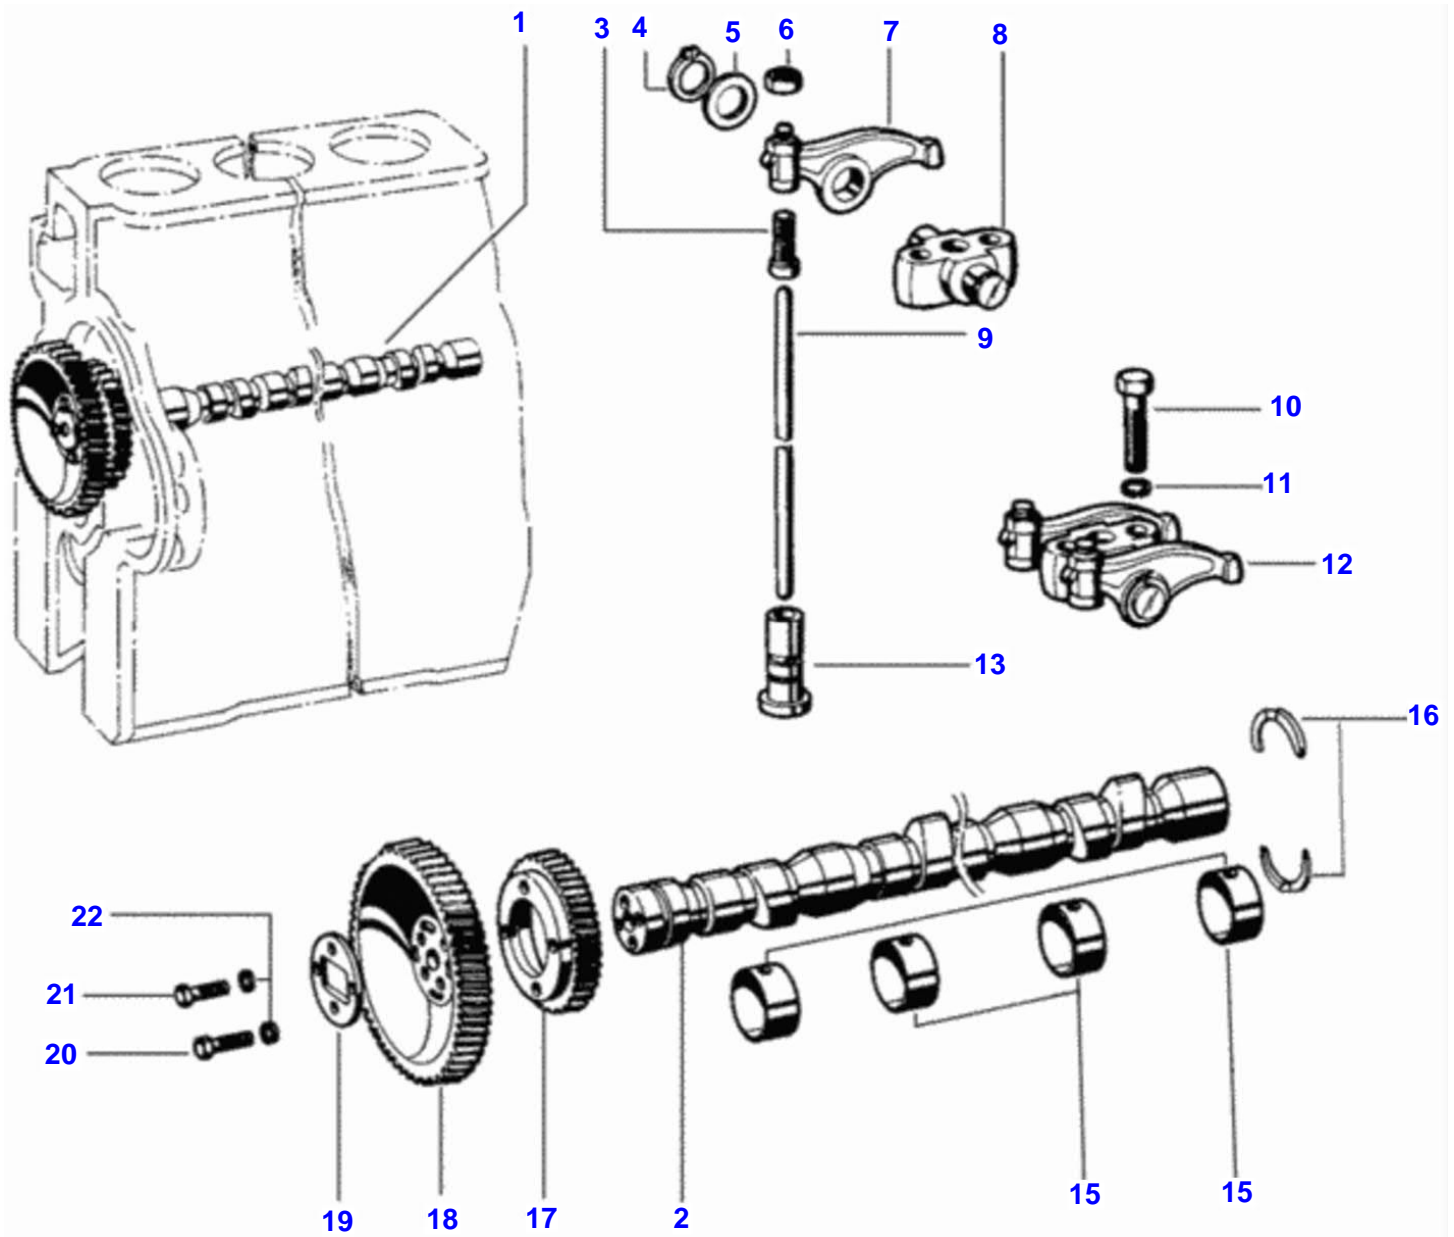

## Front Cover And Flywheel Housing

Item	Part Number	Qty	Description
1	V133800	1	Front Cover
2	V111630	1	Nut
3	V111640	1	Gasket
4	V111600	1	Protector Plate
5	V116990	1	Filler Cap
6	V117000	1	O-Ring
7	V147380	1	Flywheel Housing
8	V111760	1	Gasket
9	V117030	12	Washer
10	V118470	12	Bolt
11	V117050	6	Spring Washer
12	V149150	6	Bolt
13	V111530	1	Gasket
14	V111510	1	Rear Cover
15	V143000	10	Spring Washer
16	V111540	10	Bolt
17	V111520	1	Seal
18	VJD3108	13	Washer
19	V111660	3	Bolt
20	V117090	4	Bolt
21	V117100	1	Bolt
22	V111500	1	Bolt
23	V111340	1	O-Ring
24	V111560	1	Seal
25	V110970	1	Seal Cover
26	V111630	1	Nut
27	V117120	5	Bolt
28	V111570	1	Breather Cover
29	V111340	1	O-Ring
30	V111590	1	Dog
31	VGP3927	1	Clamp
33	V80709300	1	Breather Tube
34	V111710	1	Clamp
35	VHA6323	1	Screw
36	VJD3108	1	Washer
37	V80189100	1	Protection Cover
38	V234510	1	Assy Support
39	V245000	1	Cover
40	VJB1106	1	Washer
41	V148540	1	Bolt

## Cylinder Head

Item	Part Number	Qty	Description
1	V149240	3	Complete
2	V121390	3	Bolt
3	V112620	3	Seal Washer
4	V149330	3	Valve Cover
5	V149340	3	Gasket
6	V117300	3	O-Ring
7	VJB1108	6	Nut
8	V142270	6	Dog
9	V112550	3	Pipe
10	V112560	6	Clamp
11	V112570	3	Hose
12	V116030	12	Valve Cotter
13	V112450	6	Upper Disc
14	V112480	15	Seal Cover
15	V116020	6	Valve Spring
16	V112410	6	Lower Disc
17	V117330	6	Valve Guide Std
18	V119220	6	Dog
19	V133670	6	Nut
20	V117350	6	Dog
21	V112540	6	Nut
22	V116080	6	Washer
23	V117360	3	Intake
24	V112430	3	Intake Valve
25	V112420	3	Exhaust Vale
26	V112510	3	Exhaust
27	V117380	3	Cylinder
999	V112640	3	Exhaust
	V112580	6	Valve