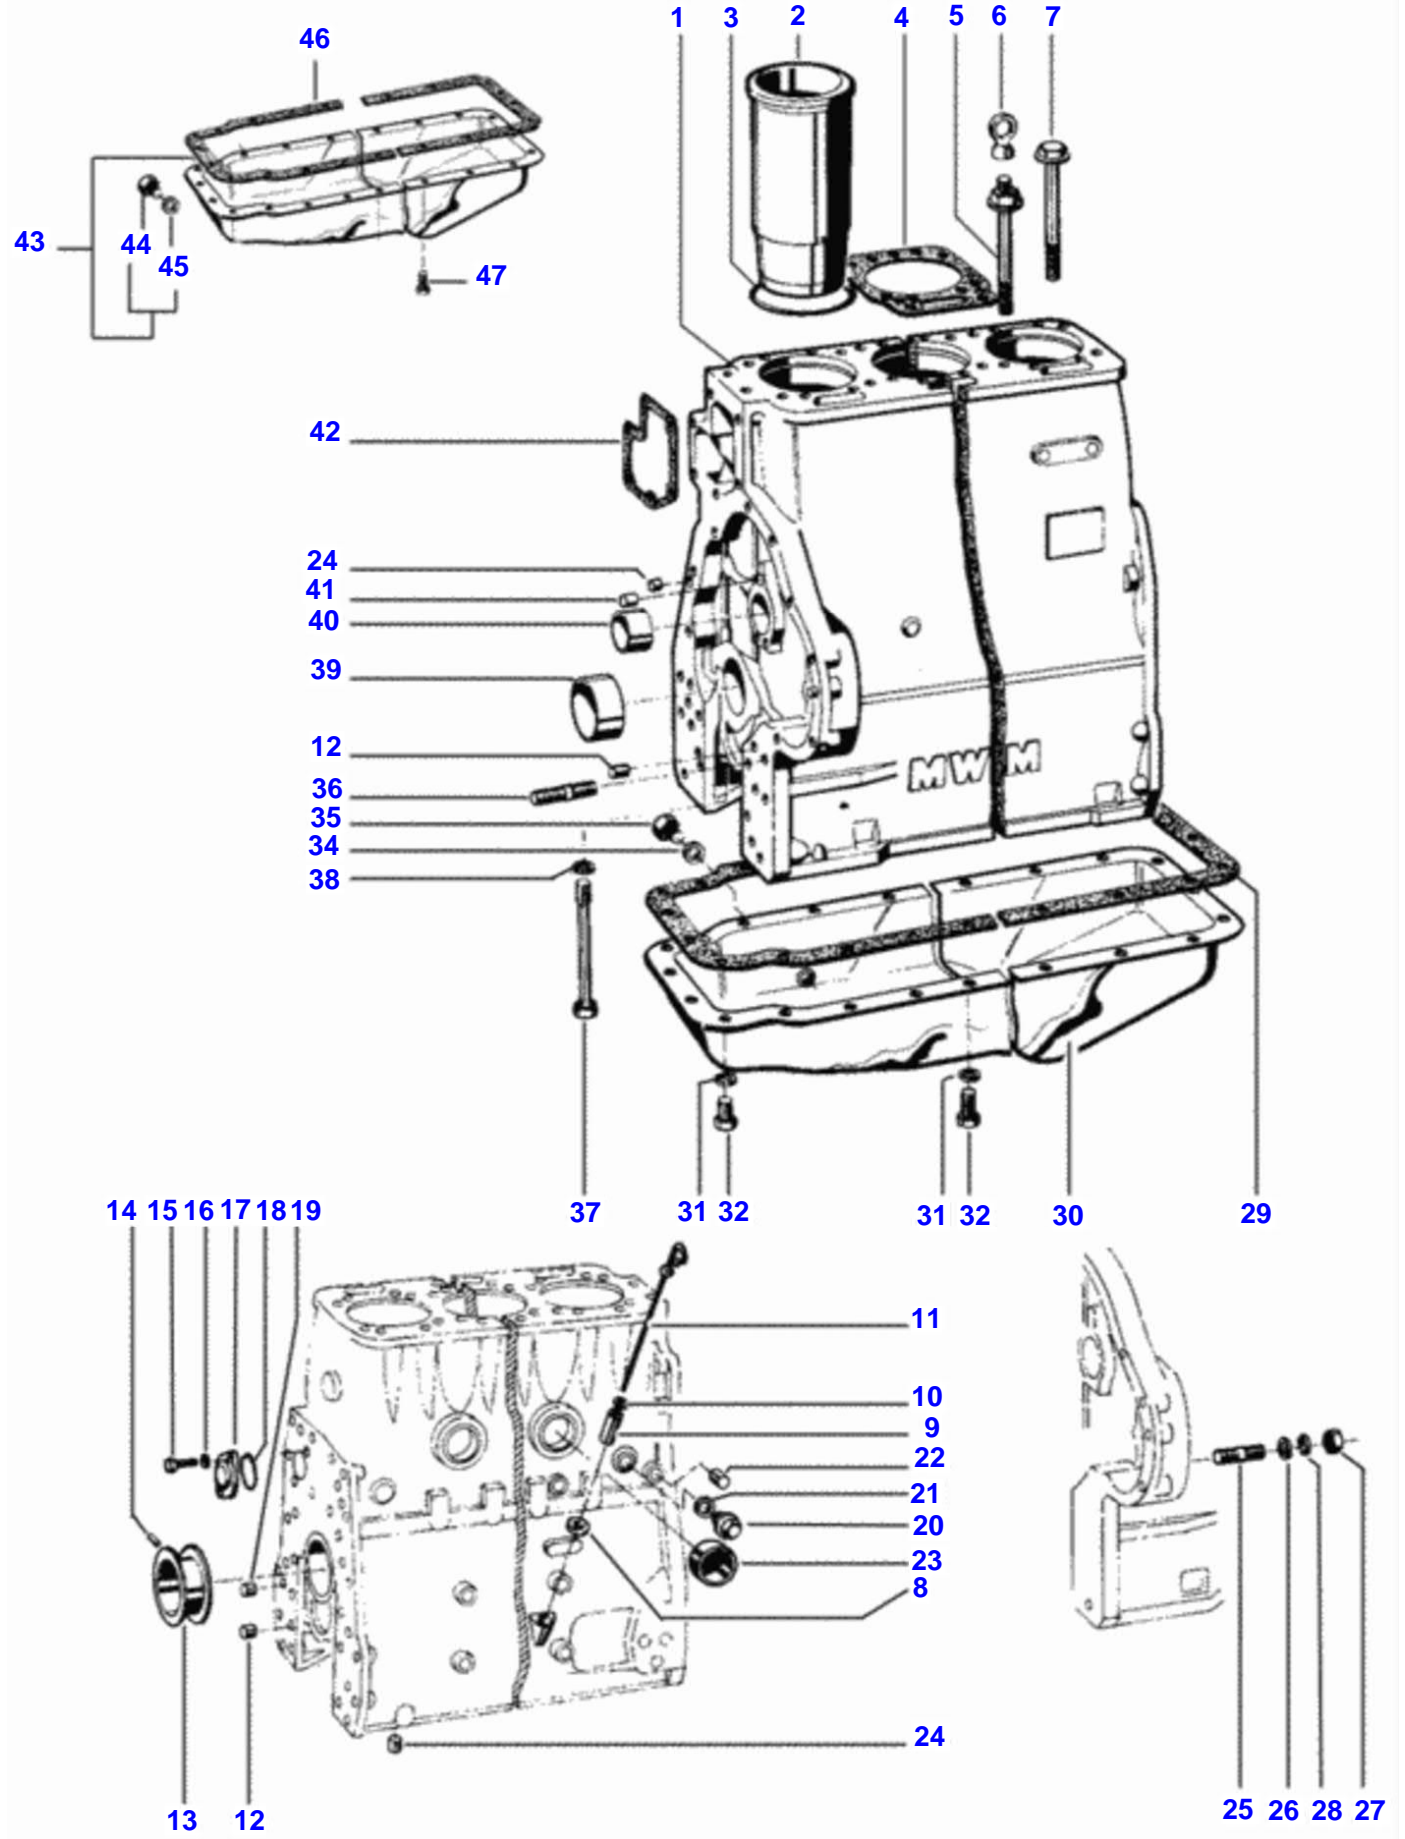

Page Title	Page Number
Cylinder Block	020-0010
Front Cover And Flywheel Housing	020-0015
Cylinder Head	020-0020
Valve Mechanism	020-0025
Crankshaft Mechanism	020-0030
Engine Balancer	020-0035
Piston	020-0040
Oil Pump	020-0045
Inlet And Exhaust Manifold	020-0050
Muffler	020-0055
Air Filter	020-0060
Sedimentation Filter	020-0065
Lubrificant Oil Filter	020-0070
Injection Pump (Delphi)	020-0075
Fuel Pipes System (Delphi)	020-0080
Feed Pump And Fuel Filter (Delphi)	020-0085
Throttle System	020-0090
Radiator	020-0095
Water Pump	020-0100
Gasket Kit	020-0105

785F TRACTOR (BR) - C078503  
00003491

## Cylinder Block

Item	Part Number	Qty	Description	Comments
1	V81216900	1	Cylinder Block	
2	V116840	4	Cylinder Liner	
3	V149320	8	O-Ring	
4	V143810	4	Cylinder	
5	V111000	2	Cylinder	
6	V111140	2	Lift Ring	
7	V110990	14	Bolt	
8	V81244300	1	Seal Washer	
9	V82605700	1	Pipe	4x4
	V80962200	1	Pipe	4x2
10	V111210	2	O-Ring	
11	V82605600	1	Dipstick	4x4
	V81255300	1	Rod	
12	V142730	4	Guide Pin	
13	V111320	1	Slider Bearing	
	V111280	1	Slider Bearing	
	V111270	1	Big-End	
	V111310	1	Slider Bearing	
14	V111030	5	Pressure Pin	
15	V111540	2	Bolt	
16	V143000	2	Spring Washer	
17	V146210	1	Seal Cover	
18	V117710	1	O-Ring	
19	V142740	2	Guide Pin	
20	V148730	1	Plug 3/8-18 Npsf	
21	V116310	1	Collet	
22	V141340	7	Pad	
23	V110970	3	Seal Cover	
24	V142370	2	Pad	
29	V111410	1	Gasket Sump	
30	V81244200	1	Sump	4x2
31	V143000	25	Spring Washer	
32	VHA6322	25	Screw	
34	V81288900	1	Seal Washer	
35	V111170	1	Sump Plug	
36	V111360	6	Dog	
37	V111040	10	Bolt	
38	V111020	10	Washer	
39	V111240	4	Slider Bearing	
	V111300	1	Slider Bearing	
	V111230	4	Slider Bearing	
	V111260	4	Slider Bearing	
	V111250	4	Slider Bearing	
	V111220	4	Big-End	
40	V110980	1	Bush	
41	V142360	3	Seal Pin	
42	V111120	1	Gasket	