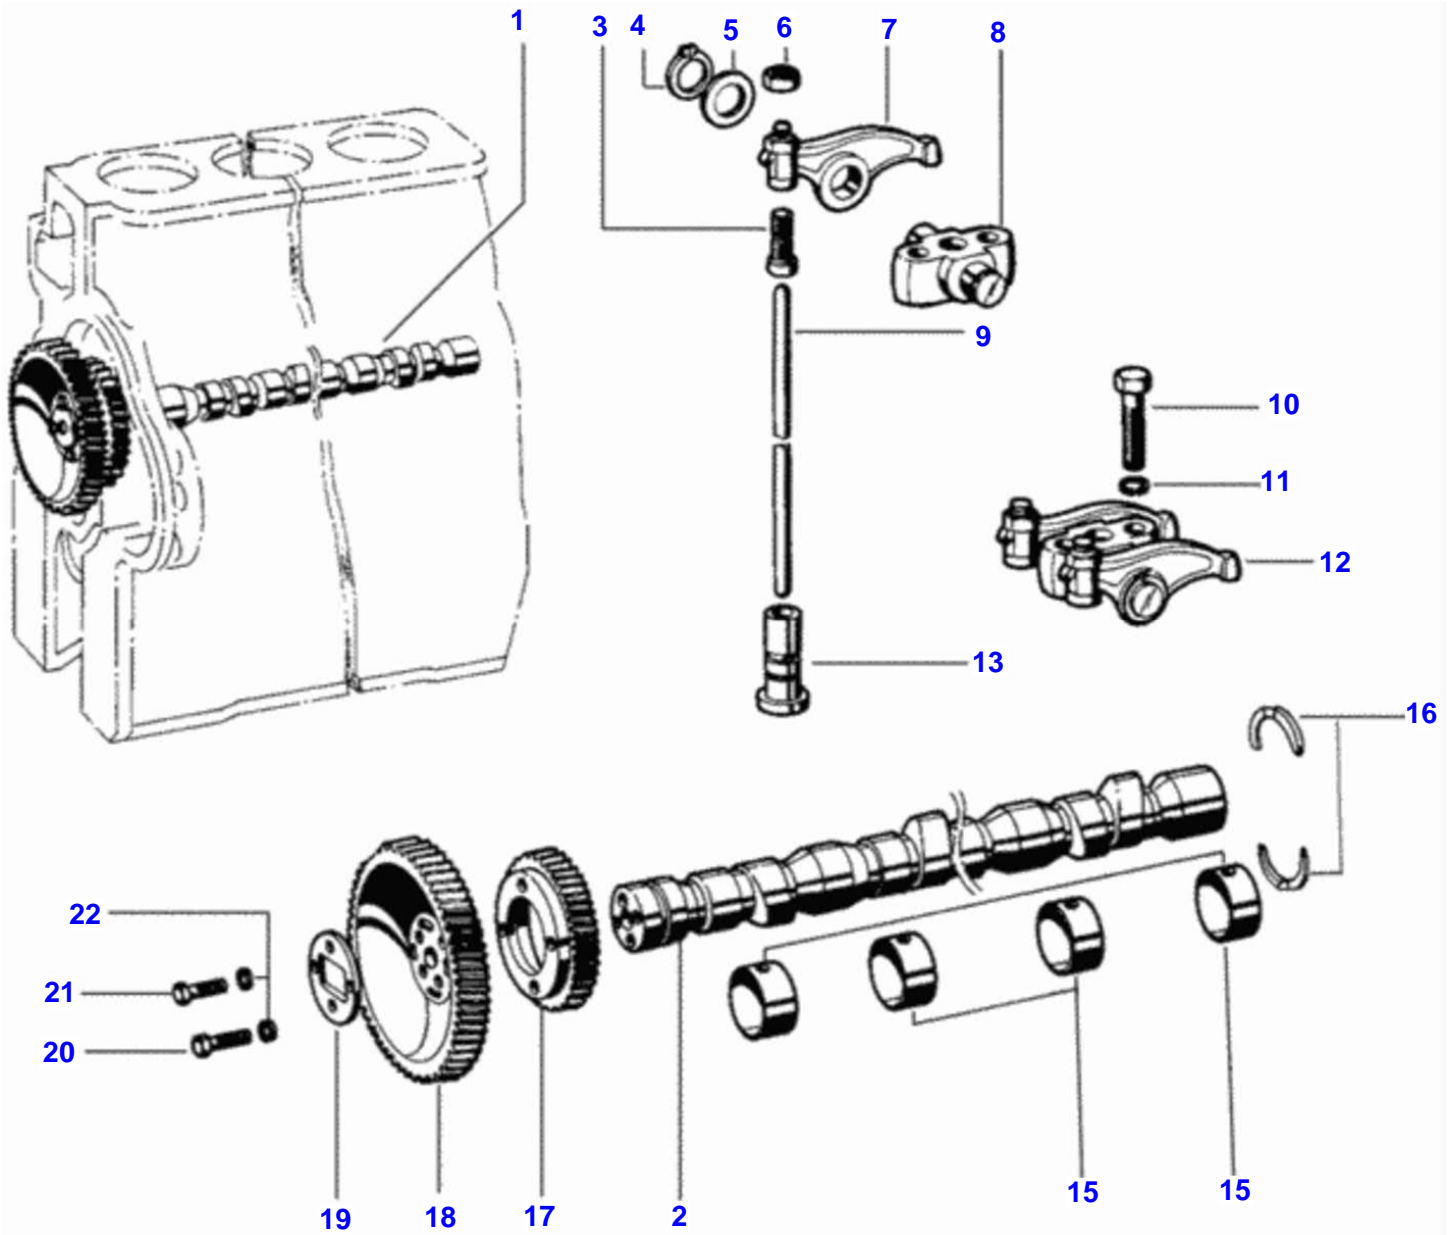

## Front Cover And Flywheel Housing

Item	Part Number	Qty	Description
1	V133800	1	Front Cover
2	V111630	1	Nut
3	V111640	1	Gasket
4	V111600	1	Protector Plate
5	V116990	1	Filler Cap
6	V117000	1	O-Ring
7	V147380	1	Flywheel Housing
8	V111760	1	Gasket
9	V117030	12	Washer
10	V118470	12	Bolt
11	V117050	6	Spring Washer
12	V149150	6	Bolt
13	V111530	1	Gasket
14	V111510	1	Rear Cover
15	V143000	10	Spring Washer
16	V111540	10	Bolt
17	V111520	1	Seal
18	VJD3108	13	Washer
19	V111660	3	Bolt
20	V117090	4	Bolt
21	V117100	1	Bolt
22	V111500	1	Bolt
23	V111340	1	O-Ring
24	V111560	1	Seal
25	V110970	1	Seal Cover
26	V111630	1	Nut
27	V117120	5	Bolt
28	V111570	1	Breather Cover
29	V111340	1	O-Ring
30	V111590	1	Dog
31	VGP3927	1	Clamp
33	V80709300	1	Breather Tube
34	V111710	1	Clamp
35	VHA6323	1	Screw
36	VJD3108	1	Washer
37	V80189100	1	Protection Cover
38	V234510	1	Assy Support
39	V245000	1	Cover
40	VJB1106	1	Washer
41	V148540	1	Bolt

## Cylinder Head

Item	Part Number	Qty	Description
1	V149240	4	Complete
2	V121390	4	Bolt
3	V112620	4	Seal Washer
4	V149330	4	Valve Cover
5	V149340	4	Gasket
6	V117300	4	O-Ring
7	VJB1108	8	Nut
8	V142270	8	Dog
9	V112550	4	Pipe
10	V112560	8	Clamp
11	V112570	4	Hose
12	V116030	16	Valve Cotter
13	V112450	8	Upper Disc
14	V112480	20	Seal Cover
15	V116020	8	Valve Spring
16	V112410	8	Lower Disc
17	V117330	8	Valve Guide Std
18	V119220	8	Dog
19	V133670	8	Nut
20	V117350	8	Dog
21	V112540	8	Nut
22	V116080	8	Washer
23	V117360	4	Intake
24	V112430	4	Intake Valve
25	V112420	4	Exhaust Vale
26	V112510	4	Exhaust
27	V117380	4	Cylinder
999	V112640	4	Exhaust
	V112580	8	Valve