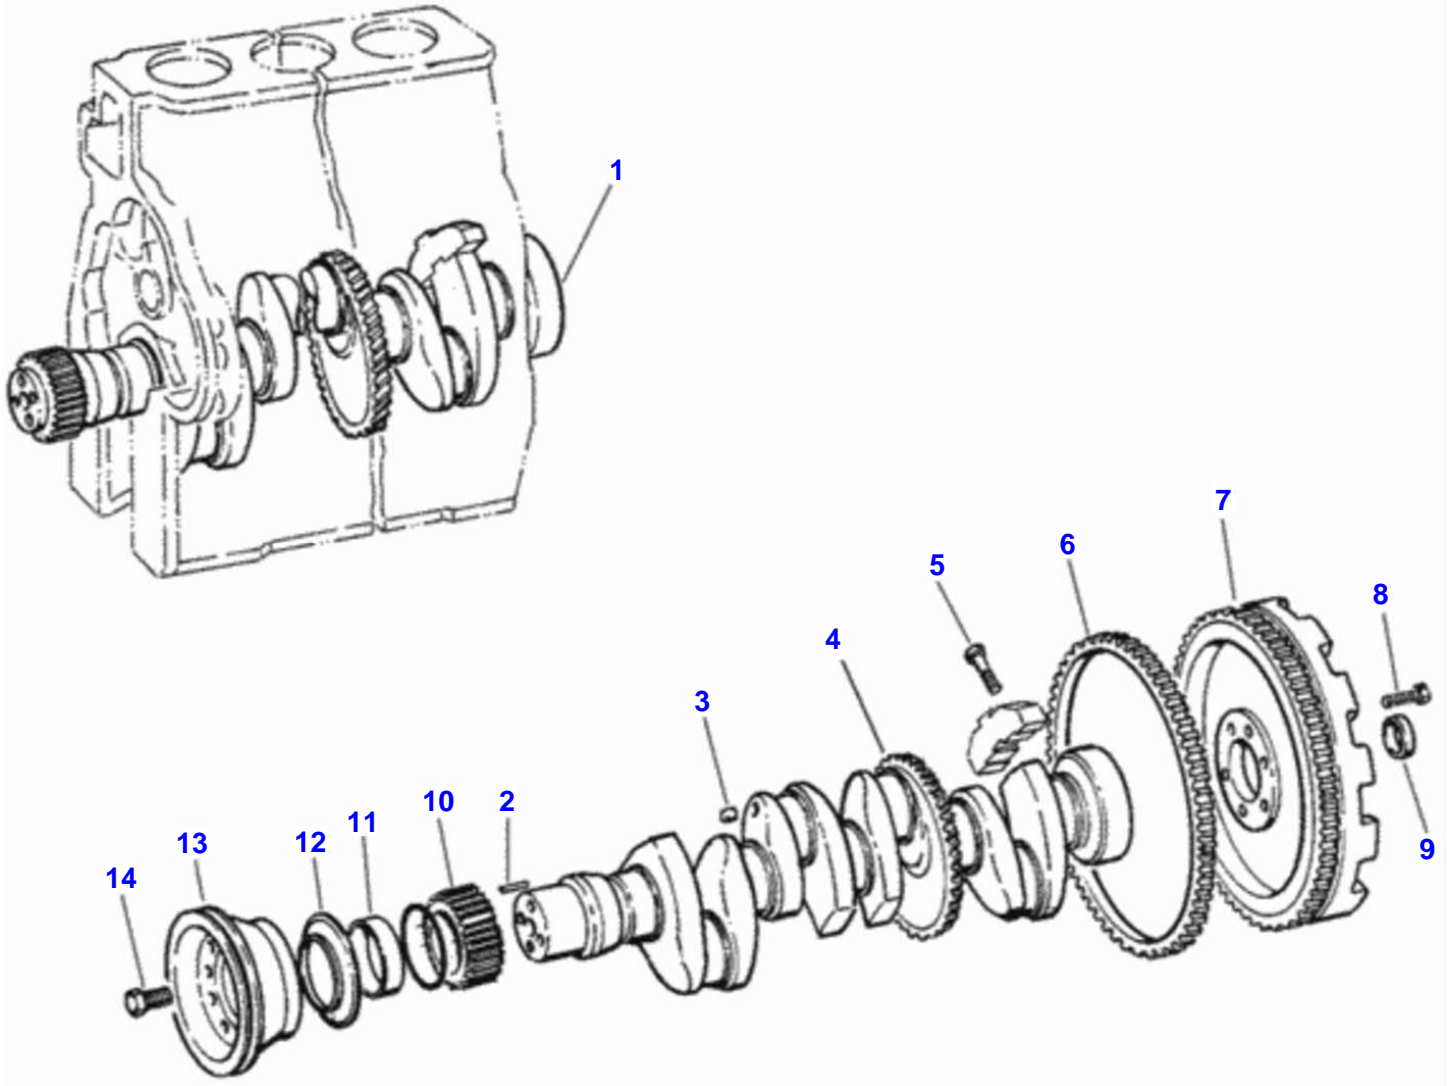

## Cylinder Head

Item	Part Number	Qty	Description
1	V149240	4	Complete
2	V121390	4	Bolt
3	V112620	4	Seal Washer
4	V149330	4	Valve Cover
5	V149340	4	Gasket
6	V117300	4	O-Ring
7	VJB1108	8	Nut
8	V142270	8	Dog
9	V112550	4	Pipe
10	V112560	8	Clamp
11	V112570	4	Hose
12	V116030	16	Valve Cotter
13	V112450	8	Upper Disc
14	V112480	20	Seal Cover
15	V116020	8	Valve Spring
16	V112410	8	Lower Disc
17	V117330	8	Valve Guide Std
18	V119220	8	Dog
19	V133670	8	Nut
20	V117350	8	Dog
21	V112540	8	Nut
22	V116080	8	Washer
23	V117360	4	Intake
24	V112430	4	Intake Valve
25	V112420	4	Exhaust Vale
26	V112510	4	Exhaust
27	V117380	4	Cylinder
999	V112640	4	Exhaust
	V112580	8	Valve

## Valve Mechanism

Item	Part Number	Qty	Description
1	V81244700	1	Complete
2	V81244800	1	Valve
3	V112170	8	Adjusting Screw
4	V112190	8	Circlip
5	V112180	8	Rocker
6	VJB1108	8	Nut
7	V149370	8	Assy Rocker Arm
8	V149350	4	Rocker
9	V112200	8	Push Rod
10	V117150	8	Bolt
11	VJD3110	8	Pressure Washer
12	V149360	4	Complete
13	V112210	8	Rocker
15	V112130	2	Bushing
16	V115950	1	Setting Ring
17	V112000	1	Gear
18	V111990	1	Gear
19	V112020	1	Lock
20	V117180	4	Bolt
21	V117190	4	Bolt M8X35Mm
22	VJD3108	8	Washer