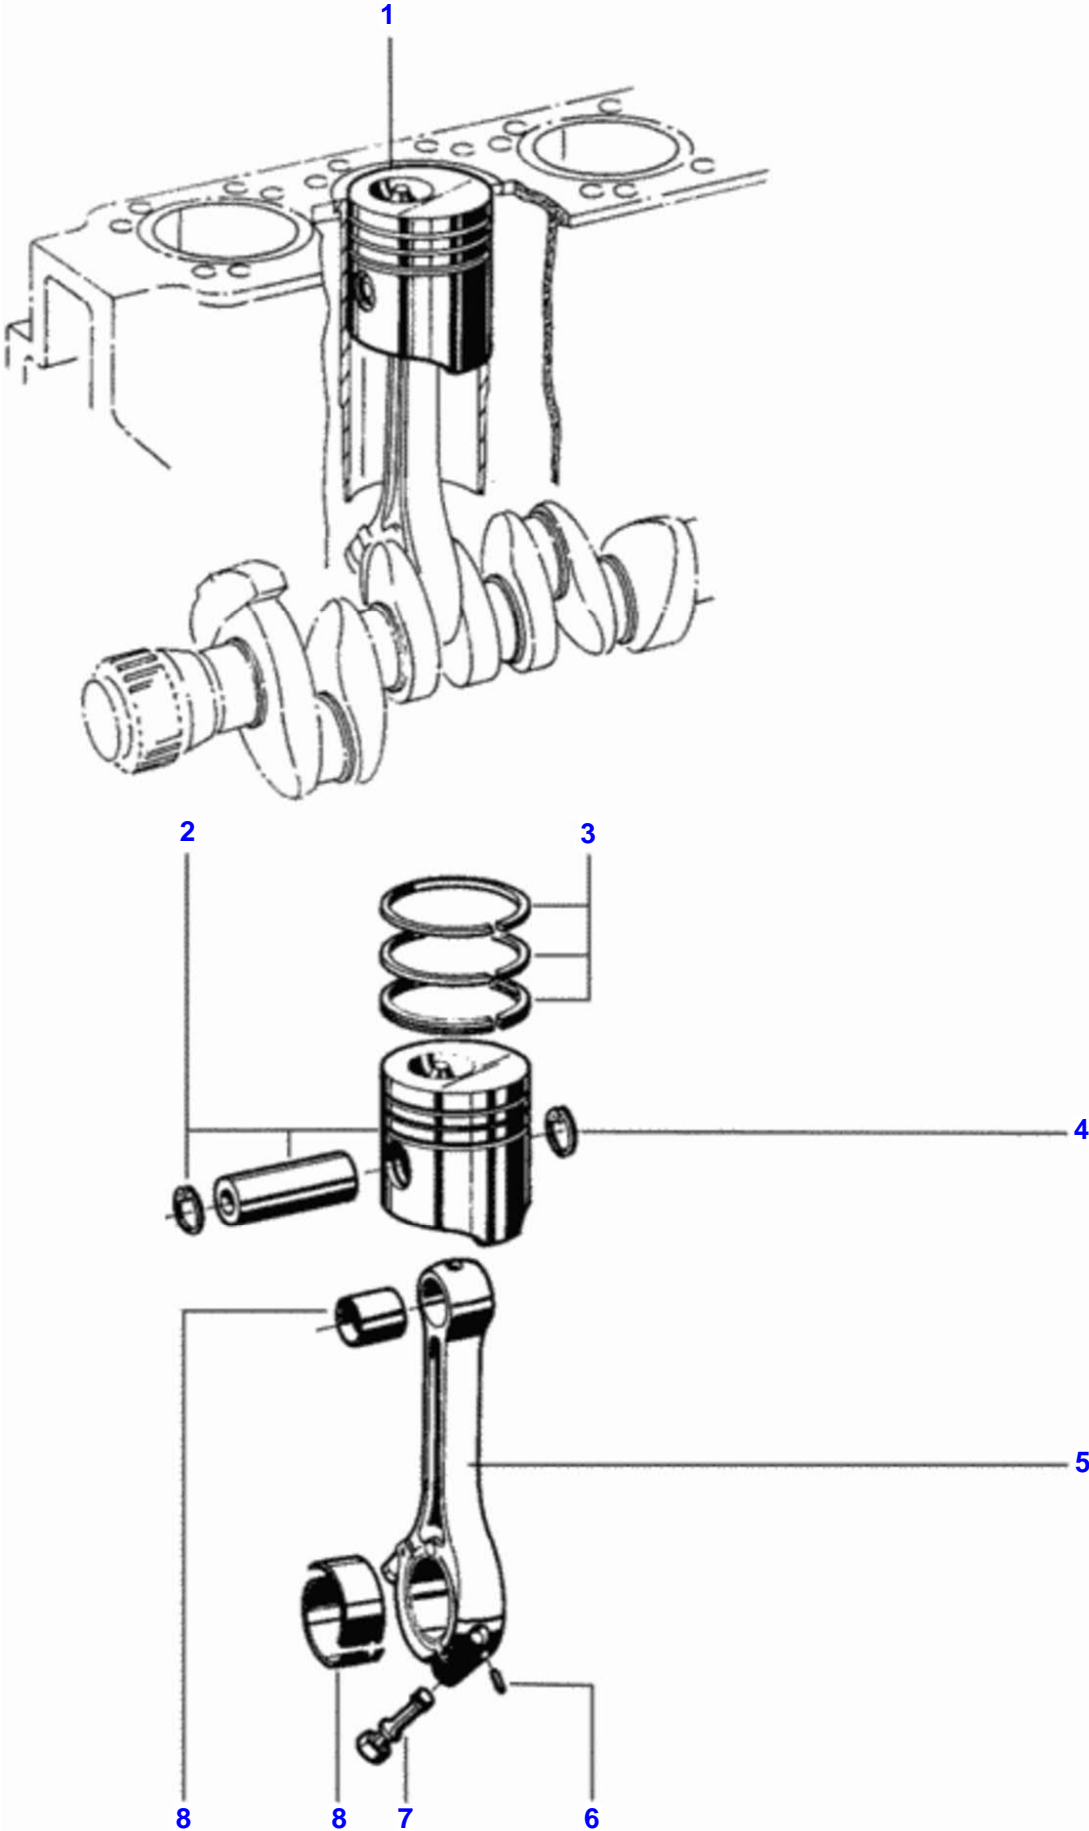

Engine Balancer

Item	Part Number	Qty	Description	Comments
1	V81244400	1	Engine Balancer	
2	V142380	4	Pad	
3	V118510	1	Shim	[A]
4	V118520	1	Housing	
5	V81168800	7	Spring Washer	
6	V118530	4	Bolt	
7	V118550	6	Seal Washer	
8	V81244600	1	Pipe	
9	V118570	3	Bolt	
10	V118580	2	Taper Pin	
11	V81244500	1	Connection	
12	V117500	3	Bolt	
13	V118610	1	Balancer	
14	V118640	1	Thrust	[A]
	V118630	1	Thrust	[A]
	V118620	1	Thrust	[A]
	V127090	1	Thrust	[A]
	V127110	1	Thrust	[A]
	V127100	1	Thrust	[A]
15	V118650	4	Bearing Bushing	
16	V118660	1	Shaft	

FOOTNOTE [A] ACCORDING TO NECESSITY

785C TRACTOR (BR) - C078504
00000568