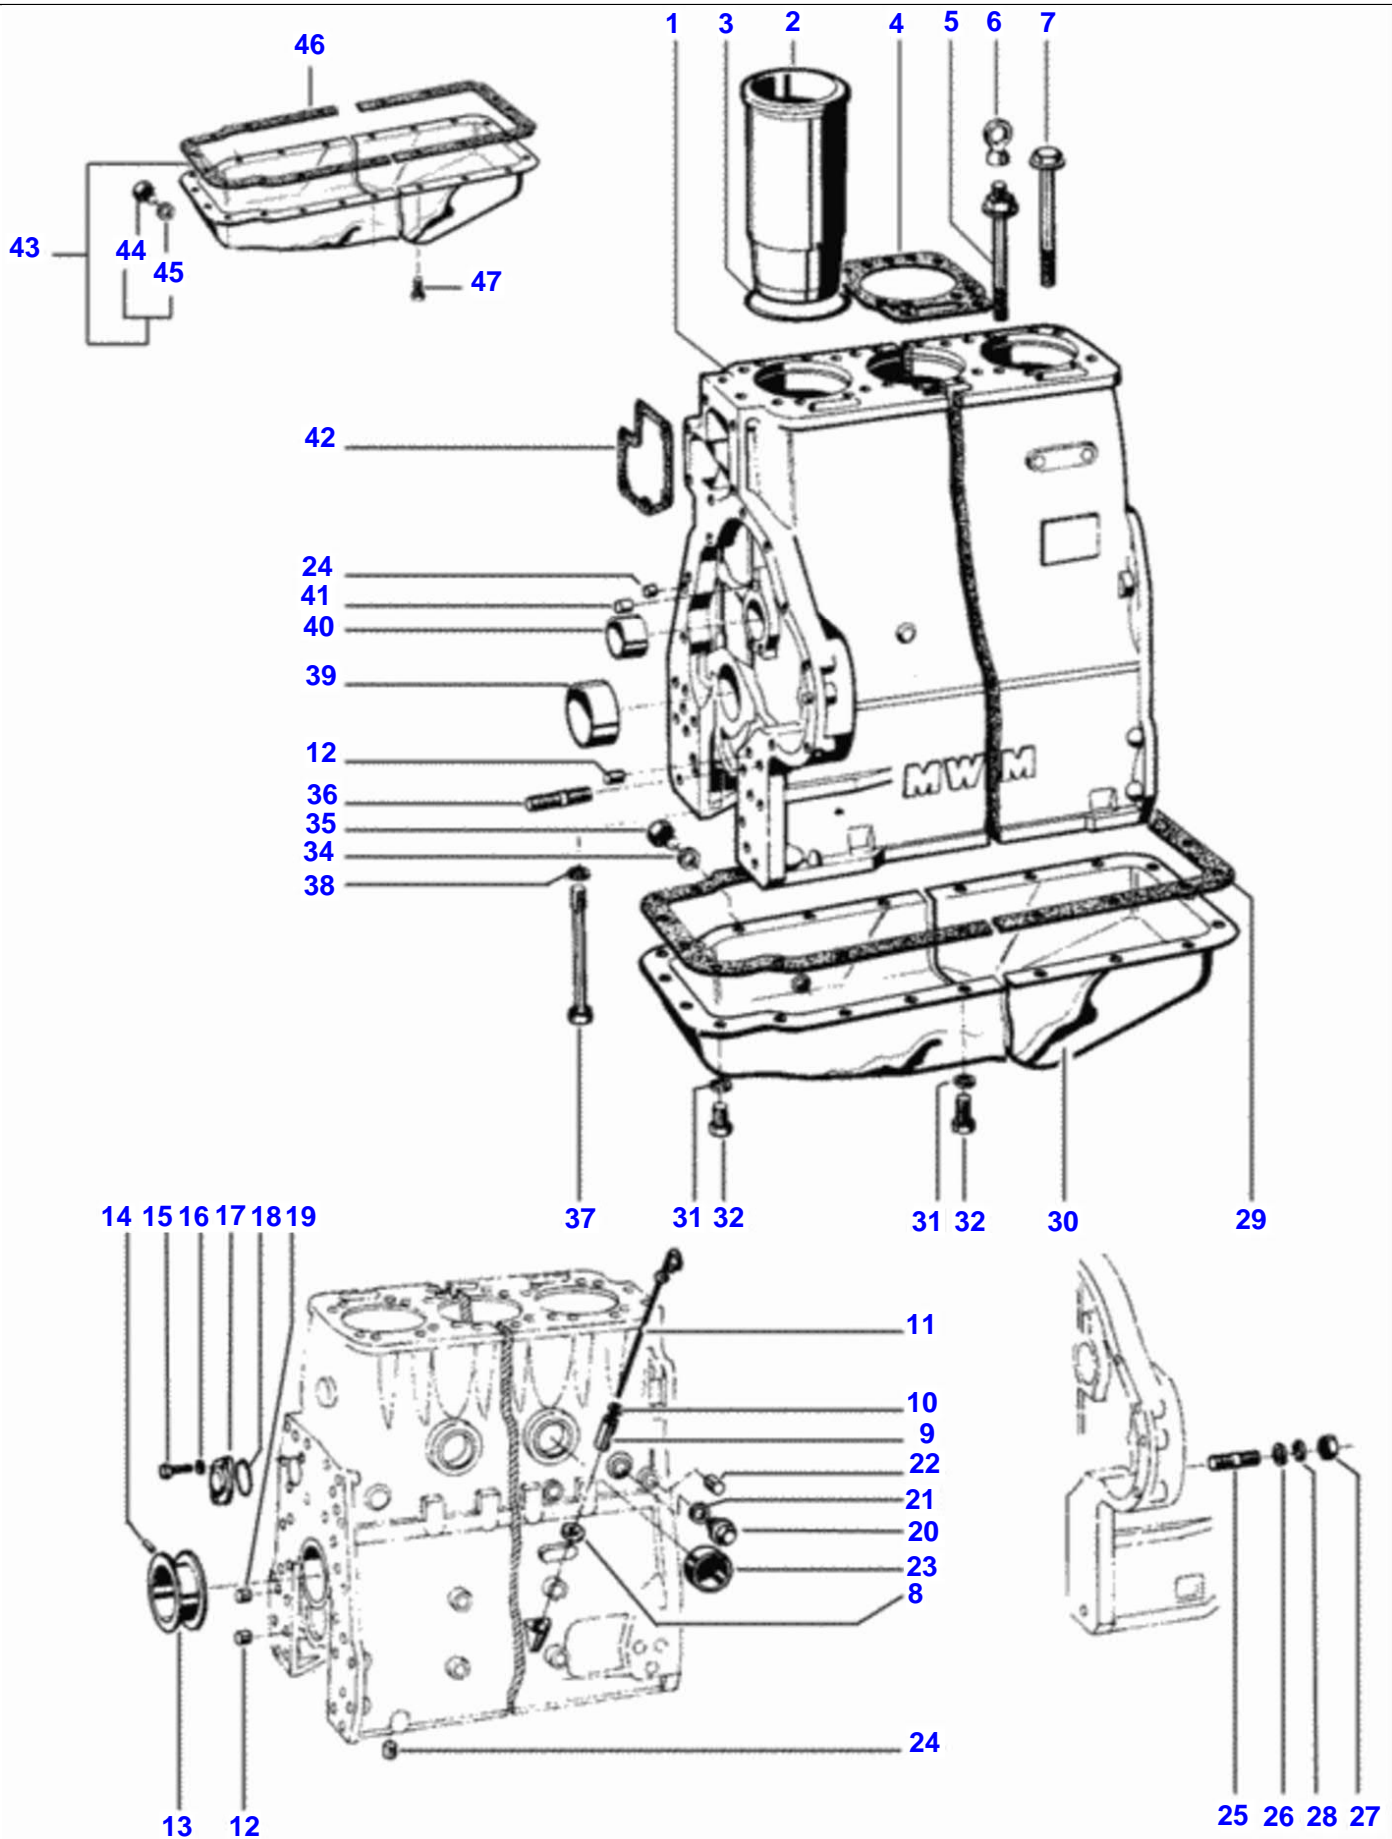

Page Title	Page Number
Cylinder Block	020-0010
Front Cover And Flywheel Housing	020-0015
Cylinder Head	020-0020
Valve Mechanism	020-0025
Crankshaft Mechanism	020-0030
Engine Balancer	020-0035
Piston	020-0040
Oil Pump	020-0045
Inlet And Exhaust Manifold	020-0050
Muffler	020-0055
Air Filter	020-0060
Sedimentation Filter	020-0065
Lubrificant Oil Filter	020-0070
Injection Pump (Delphi)	020-0075
Fuel Pipes System (Delphi)	020-0080
Feed Pump And Fuel Filter (Delphi)	020-0085
Throttle System	020-0090
Radiator	020-0095
Water Pump	020-0100
Gasket Kit	020-0105

785C TRACTOR (BR) - C078504
00003491

Cylinder Block

Item	Part Number	Qty	Description	Comments
1	V81216900	1	Cylinder Block	
2	V116840	4	Cylinder Liner	
3	V149320	8	O-Ring	
4	V143810	4	Cylinder	
5	V111000	2	Cylinder	
6	V111140	2	Lift Ring	
7	V110990	14	Bolt	
8	V81244300	1	Seal Washer	
9	V80962200	1	Pipe	4x2
	V82605700	1	Pipe	4x4
10	V111210	2	O-Ring	
11	V81255300	1	Rod	
	V82605600	1	Dipstick	4x4
12	V142730	4	Guide Pin	
13	V111310	1	Slider Bearing	
	V111280	1	Slider Bearing	
	V111320	1	Slider Bearing	
	V111270	1	Big-End	
14	V111030	5	Pressure Pin	
15	V111540	2	Bolt	
16	V143000	2	Spring Washer	
17	V146210	1	Seal Cover	
18	V117710	1	O-Ring	
19	V142740	2	Guide Pin	
20	V148730	1	Plug 3/8-18 Npsf	
21	V116310	1	Collet	
22	V141340	7	Pad	
23	V110970	3	Seal Cover	
24	V142370	2	Pad	
29	V111410	1	Gasket Sump	
30	V81244200	1	Sump	4x2
31	V143000	25	Spring Washer	
32	VHA6322	25	Screw	
34	V81288900	1	Seal Washer	
35	V111170	1	Sump Plug	
36	V111360	6	Dog	
37	V111040	10	Bolt	
38	V111020	10	Washer	
39	V111300	1	Slider Bearing	
	V111260	4	Slider Bearing	
	V111250	4	Slider Bearing	
	V111240	4	Slider Bearing	
	V111220	4	Big-End	
	V111230	4	Slider Bearing	
40	V110980	1	Bush	
41	V142360	3	Seal Pin	
42	V111120	1	Gasket	
43	V82106800	1	Sump	4x4
44	V80199700	1	Plug	4x4
45	V81288900	1	Seal Washer	
46	V111410	1	Gasket Sump	
47	V117100	18	Bolt	