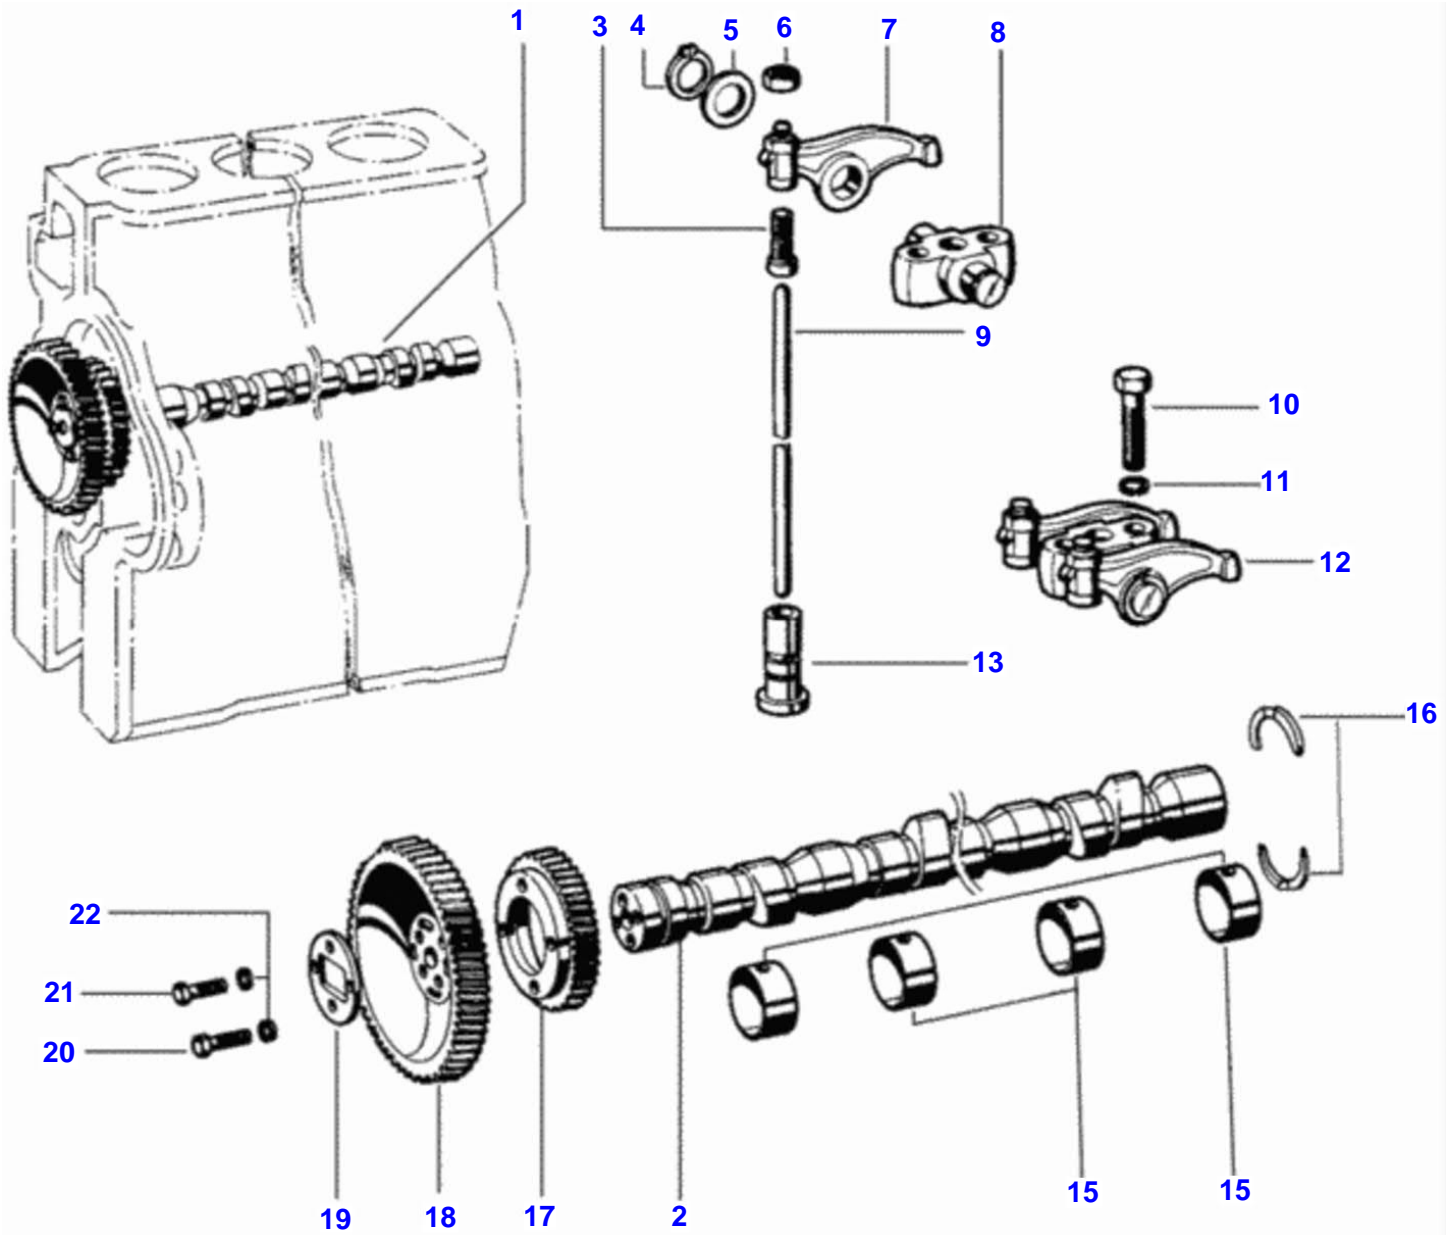

Valve Mechanism

Item	Part Number	Qty	Description
1	V81244700	1	Complete
2	V81244800	1	Valve
3	V112170	8	Adjusting Screw
4	V112190	8	Circlip
5	V112180	8	Rocker
6	VJB1108	8	Nut
7	V149370	8	Assy Rocker Arm
8	V149350	4	Rocker
9	V112200	8	Push Rod
10	V117150	8	Bolt
11	VJD3110	8	Pressure Washer
12	V149360	4	Complete
13	V112210	8	Rocker
15	V112130	2	Bushing
16	V115950	1	Setting Ring
17	V112000	1	Gear
18	V111990	1	Gear
19	V112020	1	Lock
20	V117180	4	Bolt
21	V117190	4	Bolt M8X35Mm
22	VJD3108	8	Washer