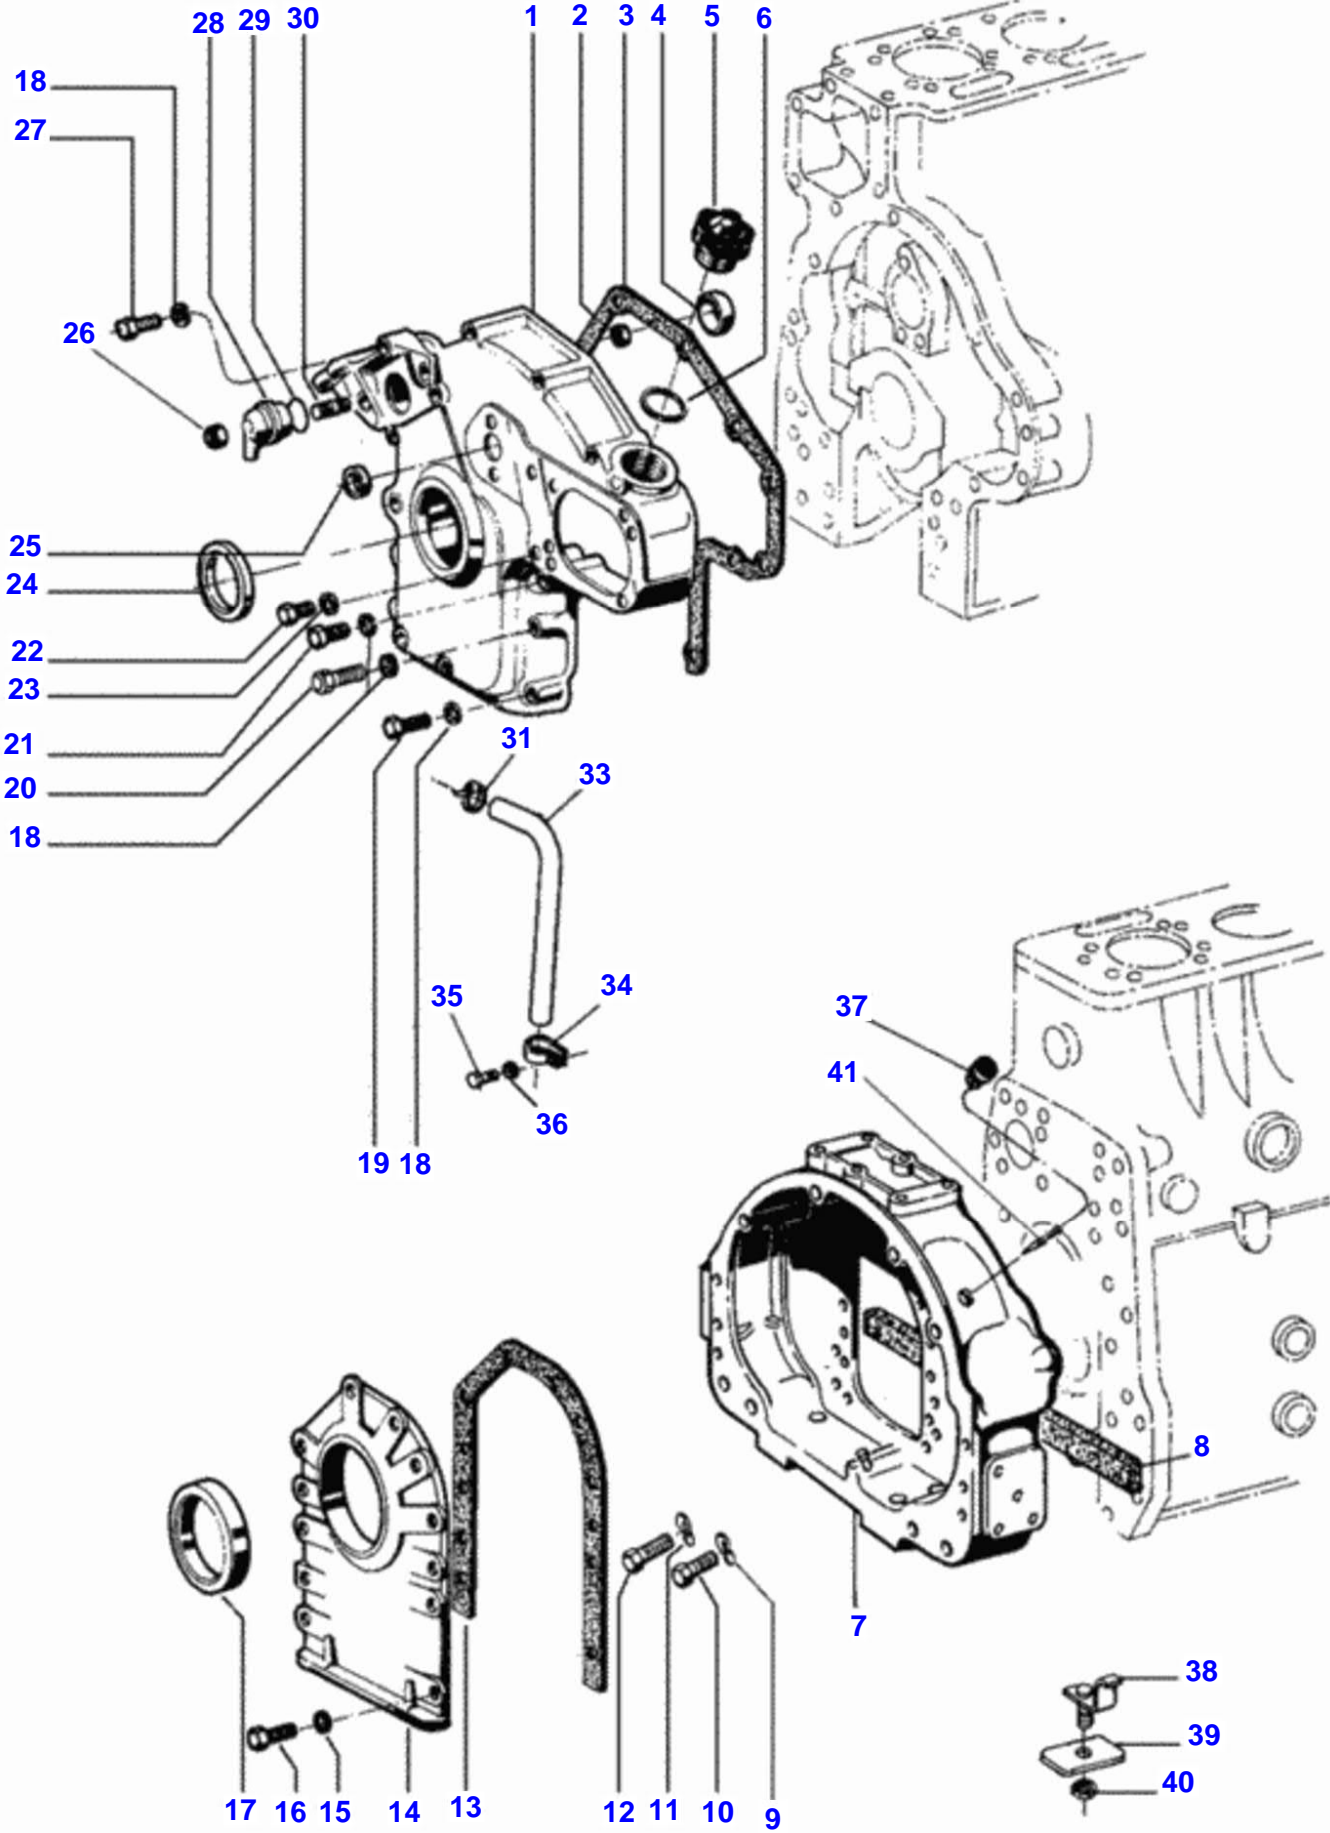

785C TRACTOR (BR) - C078504
00000563

Front Cover And Flywheel Housing

Item	Part Number	Qty	Description
1	V133800	1	Front Cover
2	V111630	1	Nut
3	V111640	1	Gasket
4	V111600	1	Protector Plate
5	V116990	1	Filler Cap
6	V117000	1	O-Ring
7	V147380	1	Flywheel Housing
8	V111760	1	Gasket
9	V117030	12	Washer
10	V118470	12	Bolt
11	V117050	6	Spring Washer
12	V149150	6	Bolt
13	V111530	1	Gasket
14	V111510	1	Rear Cover
15	V143000	10	Spring Washer
16	V111540	10	Bolt
17	V111520	1	Seal
18	VJD3108	13	Washer
19	V111660	3	Bolt
20	V117090	4	Bolt
21	V117100	1	Bolt
22	V111500	1	Bolt
23	V111340	1	O-Ring
24	V111560	1	Seal
25	V110970	1	Seal Cover
26	V111630	1	Nut
27	V117120	5	Bolt
28	V111570	1	Breather Cover
29	V111340	1	O-Ring
30	V111590	1	Dog
31	VGP3927	1	Clamp
33	V80709300	1	Breather Tube
34	V111710	1	Clamp
35	VHA6323	1	Screw
36	VJD3108	1	Washer
37	V80189100	1	Protection Cover
38	V234510	1	Assy Support
39	V245000	1	Cover
40	VJB1106	1	Washer
41	V148540	1	Bolt