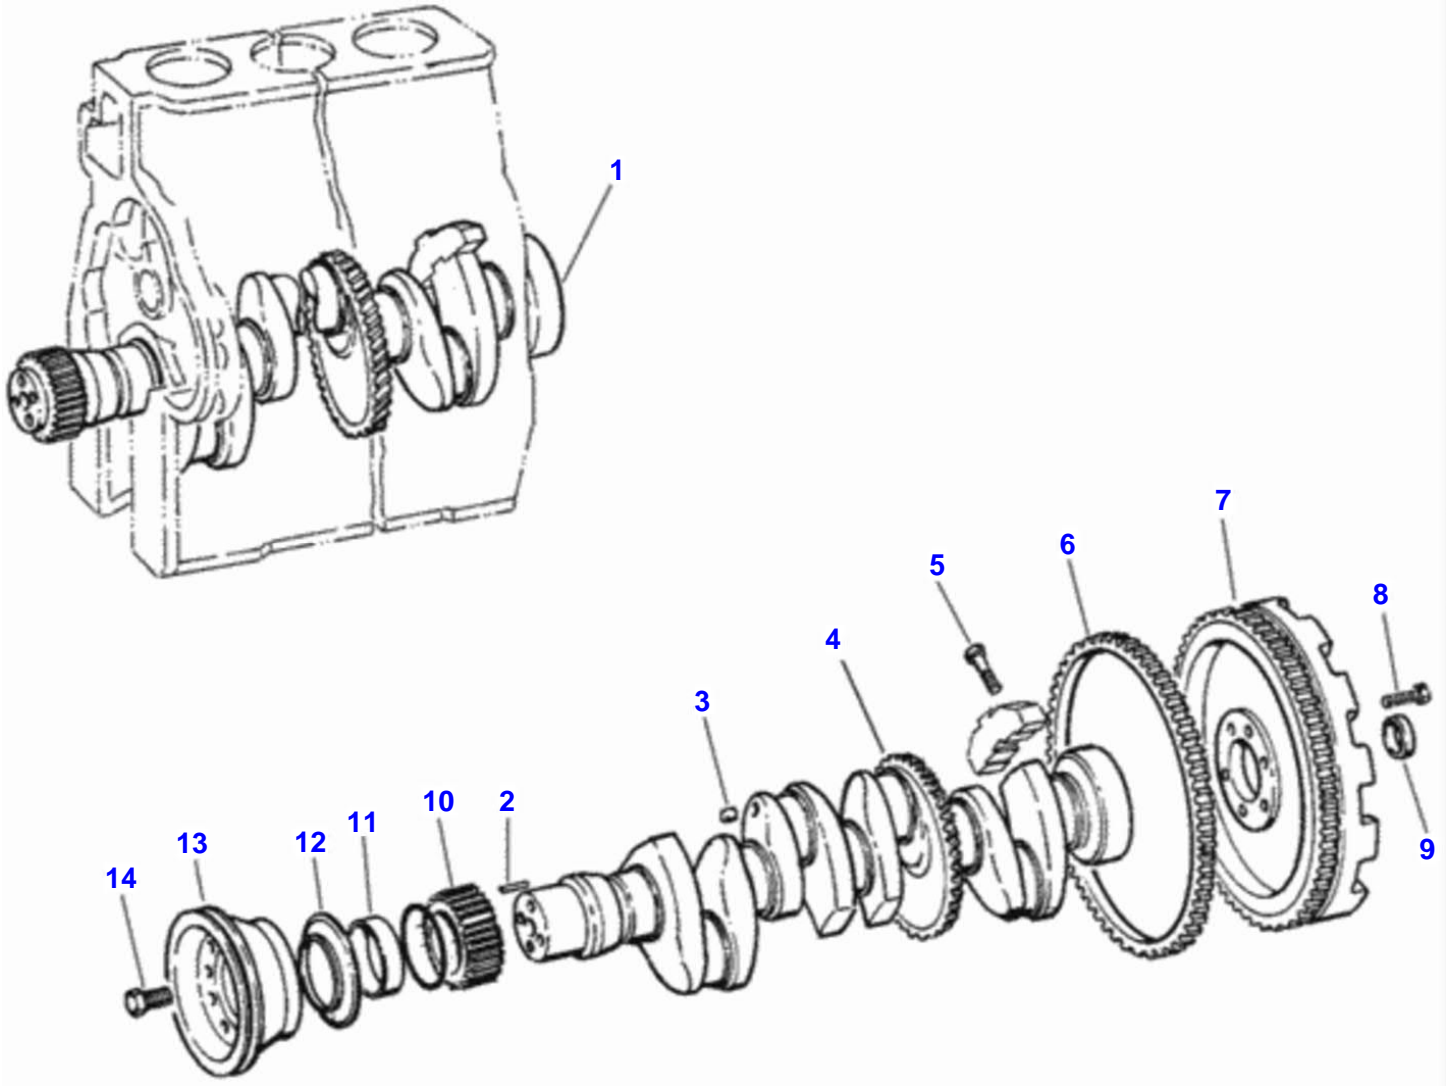

Crankshaft Mechanism

Item	Part Number	Qty	Description
1	V118670	1	Crankshaft
2	V118680	1	Key
3	V142390	4	Pad
4	V118690	1	Starter Ring
5	V111920	8	Bolt
6	V222340	1	Flywheel
7	V145250	1	Flywheel
8	V111880	6	Bolt
9	V111900	1	Spacer Bushing
10	V111800	1	Gear
11	V137580	1	Bush
12	V111890	1	Dust Deflector
13	V146050	1	Pulley
14	V111880	4	Bolt