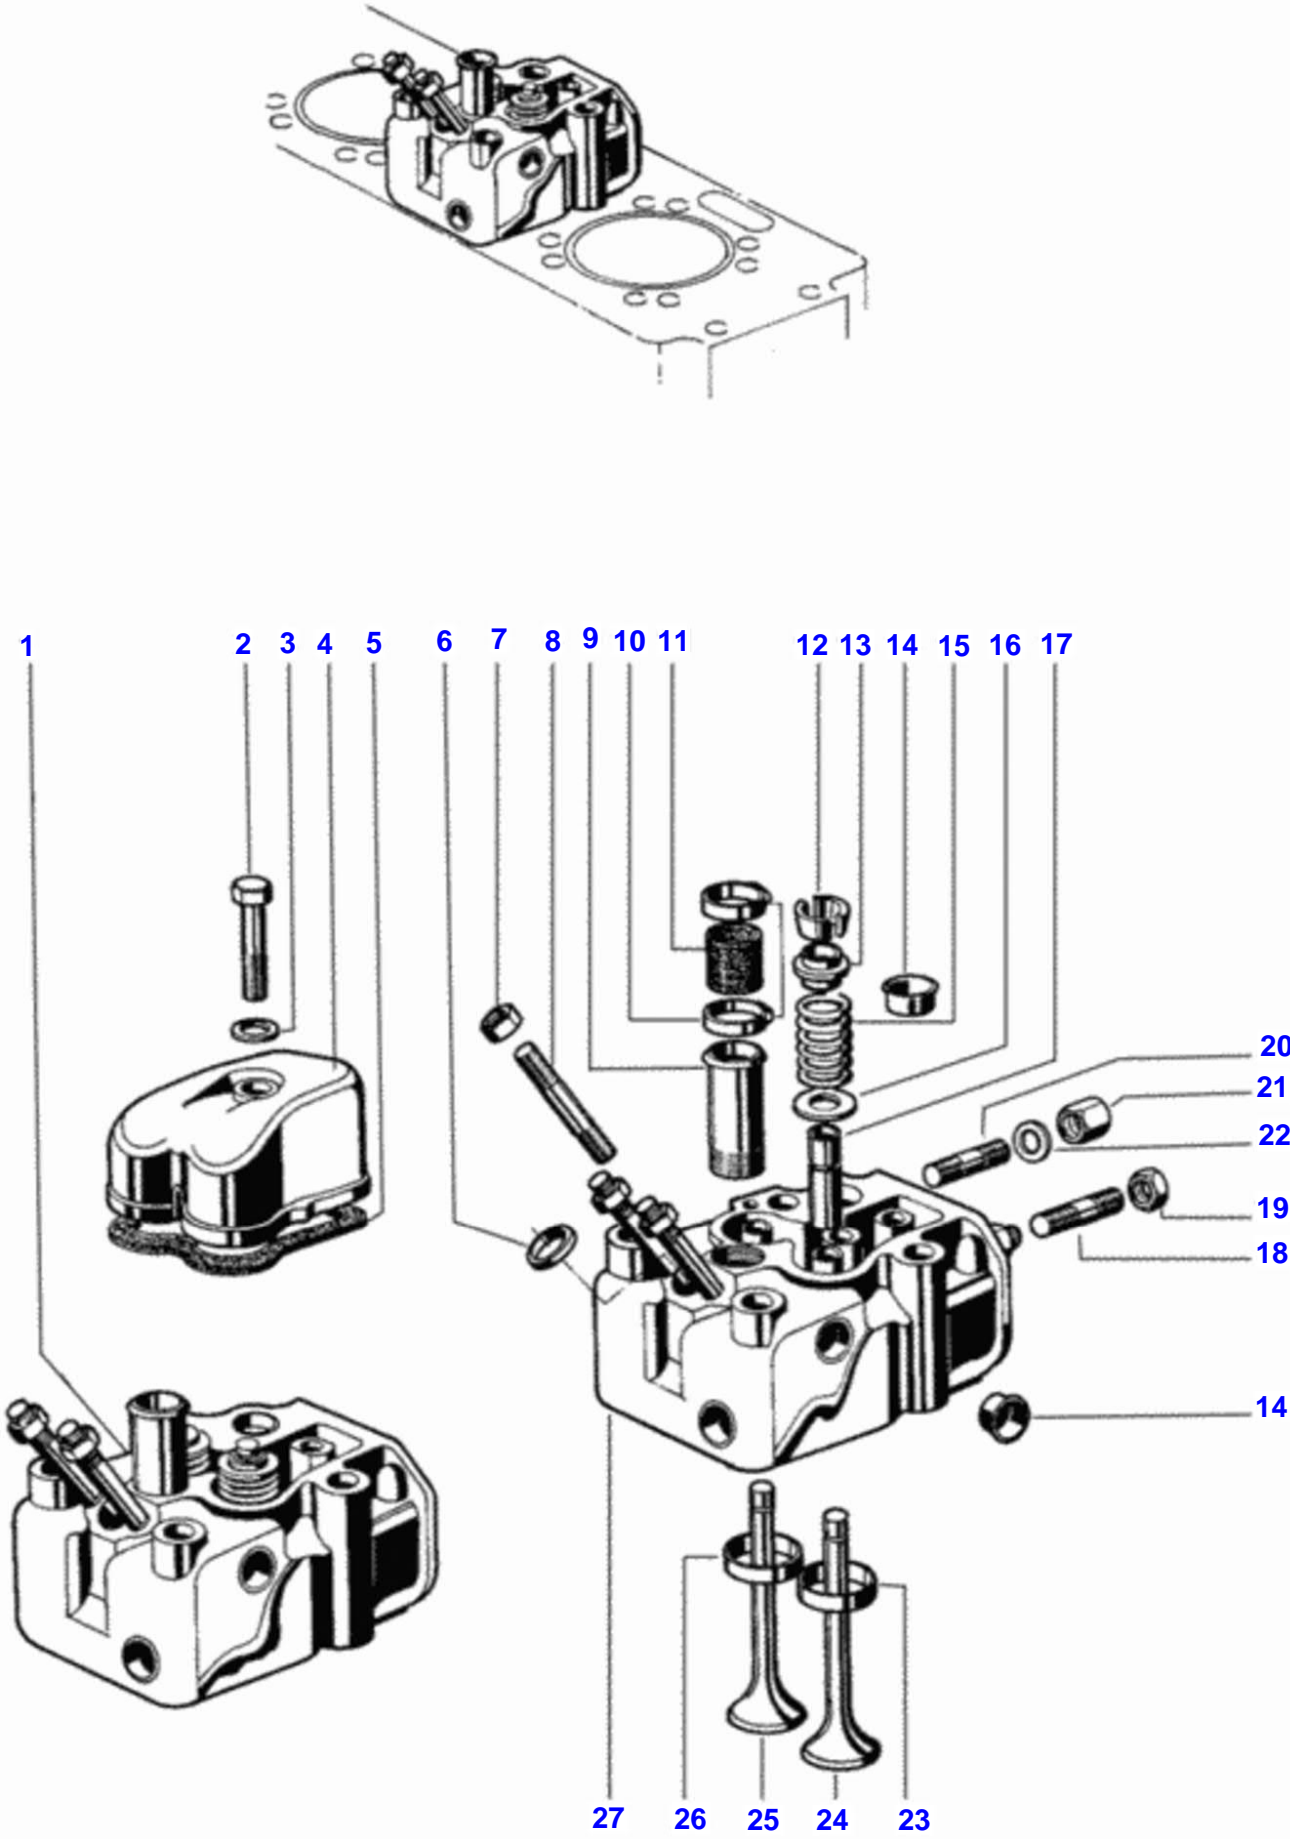

785C TRACTOR (BR) - C078504
00000564

Cylinder Head

Item	Part Number	Qty	Description	Comments
1	V149240	4	Complete	
2	V121390	4	Bolt	
3	V112620	4	Seal Washer	
4	V149330	4	Valve Cover	
5	V149340	4	Gasket	
6	V117300	4	O-Ring	
7	VJB1108	8	Nut	
8	V142270	8	Dog	
9	V112550	4	Pipe	
10	V112560	8	Clamp	
11	V112570	4	Hose	
12	V116030	16	Valve Cotter	
13	V112450	8	Upper Disc	
14	V112480	20	Seal Cover	
15	V116020	8	Valve Spring	
16	V112410	8	Lower Disc	
17	V117330	8	Valve Guide Std	
	V112580	8	Valve	[A]
18	V119220	8	Dog	
19	V133670	8	Nut	
20	V117350	8	Dog	
21	V112540	8	Nut	
22	V116080	8	Washer	
23	V117360	4	Intake	
24	V112430	4	Intake Valve	
25	V112420	4	Exhaust Vale	
26	V112510	4	Exhaust	
	V112640	4	Exhaust	[B]
27	V117380	4	Cylinder	

FOOTNOTE [A] VALVE GUIDE 1ST OVERSIZE

FOOTNOTE [B] EXHAUST VALVE SEAT 1ST OVERSIZE