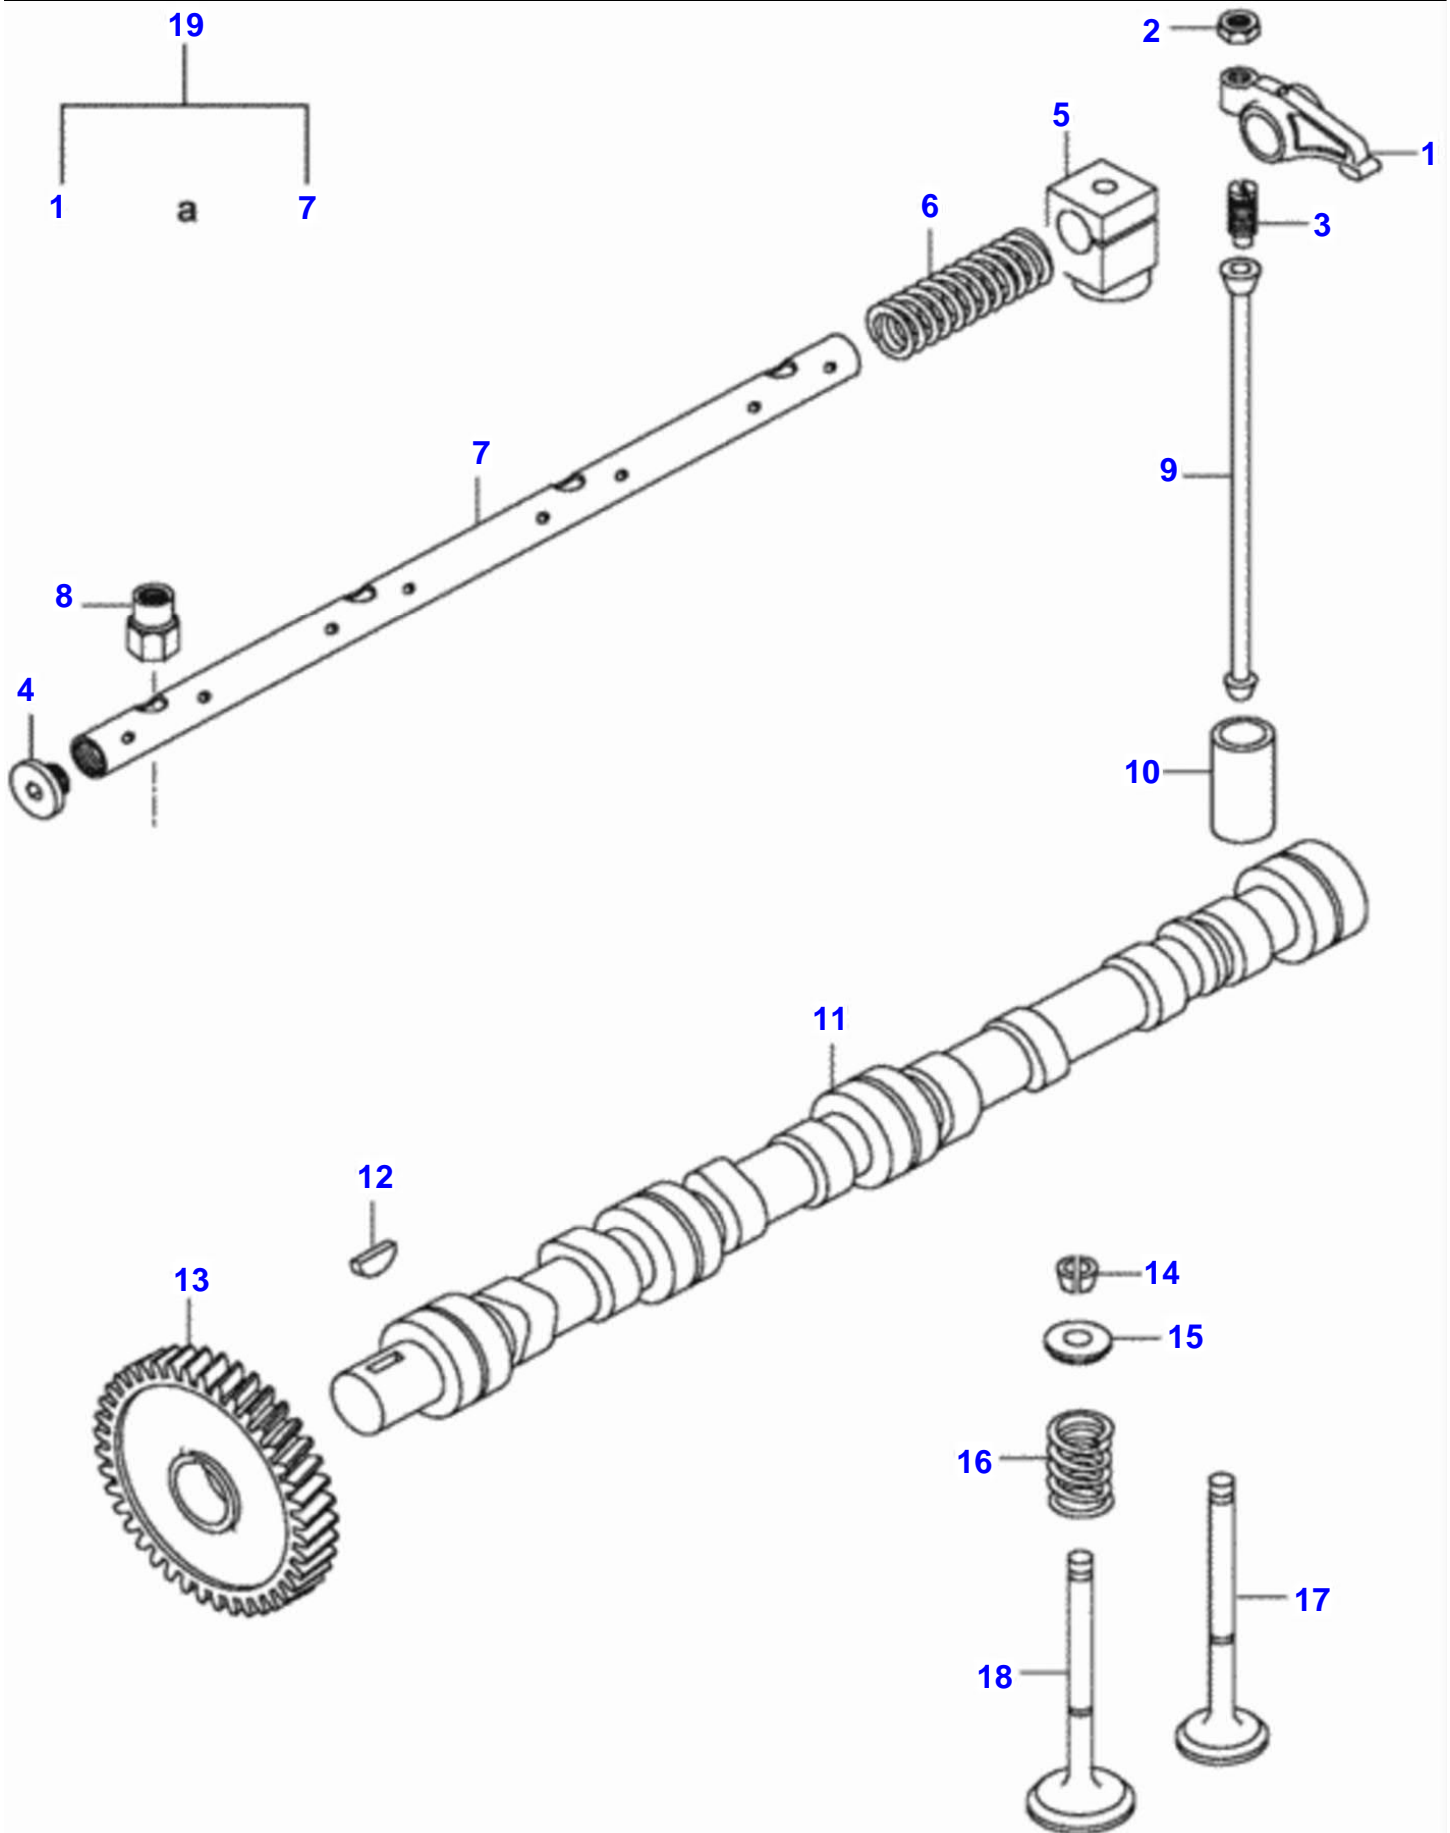

FOOTNOTE [A] DELIVERED ONLY COMPLETE WITH BLOCK

800 TRACTOR (BR) - C080002
00002068

Flywheel And Gear Rim

Item	Part Number	Qty	Description	Comments
1	V836759277	1	Rear Plate	
	V836667303	1	Rear Plate	
2	V836659279	1	Left Support	
3	V581804582	4	Bolt	
4	V504800800	4	Nut	
5	V835324375	1	Reservoir	
6	V528800762	2	Bolt	
7	V602066609	4	Clamp	
8	V836655792	2	Rubber Pipe	
9	V835328356	1	Rubber Pipe	
10	V510600502	2	Nut	
11	V836752443	1	Housing	
12	V598359850	2	Pin	
13	V581705440	2	Bolt	
14	V528702220	14	Bolt	
15	V581705030	6	Screw	
16	V528801800	3	Screw	
17	V500951000	3	Washer	
18	V614500002	1	Seal	S2
19	V836007572	1	Plug	
20	V836538042	1	Flywheel	
21	V836117970	1	Starter Ring	Z=128
22	V836647731	1	Gasket	
23	V836759585	1	Pipe	
24	V602066612	2	Clamp	
25	V602074610	2	Clamp	
26	V504600502	2	Nut	
27	V528800802	2	Bolt	
28	V504601000	3	Nut	
29	V546801800	3	Dog	
30	V528801760	2	Bolt	
31	V31085600	1	Left Gasket	
32	V30229000	1	Gasket	
33	V836659527	1	Bush	
34	V836859311	1	Plug	
35	V500951200	8	Washer	
36	V836659278	2	Right Support	
37	V836538043	1	Flywheel	Ref. 20 e 21
38	V528902230	7	Screw	

Cylinder Head

Item	Part Number	Qty	Description	Comments
1	V836755385	1	Head	
2	V836673175	8	Valve Guide	
3	V836647600	4	Valve Seat	
4	V836647942	7	Pad	
5	V836764156	1	Gasket	S1
6	V836859104	20	Bolt	
7	V546901435	8	Dog	
8	V836746361	1	Cover	
9	V836746362	1	Gasket	S1
10	VHA9089	4	Screw	
11	V836119855	4	Washer	
12	V836012841	4	Washer	S1
13	V846801900	4	Bolt	
14	V836655406	4	Nut	
15	V836119837	1	Connection	
16	V615881822	1	Collet	S1
17	V835329746	1	Clamp	
18	V836647835	1	Nut	
19	V836859110	2	Nut	
20	V836859109	2	Dog	
21	V836647814	1	Hose	
22	V595959140	2	Pin	
24	V836640252	1	Eyelet	
25	V836659103	1	Spring	