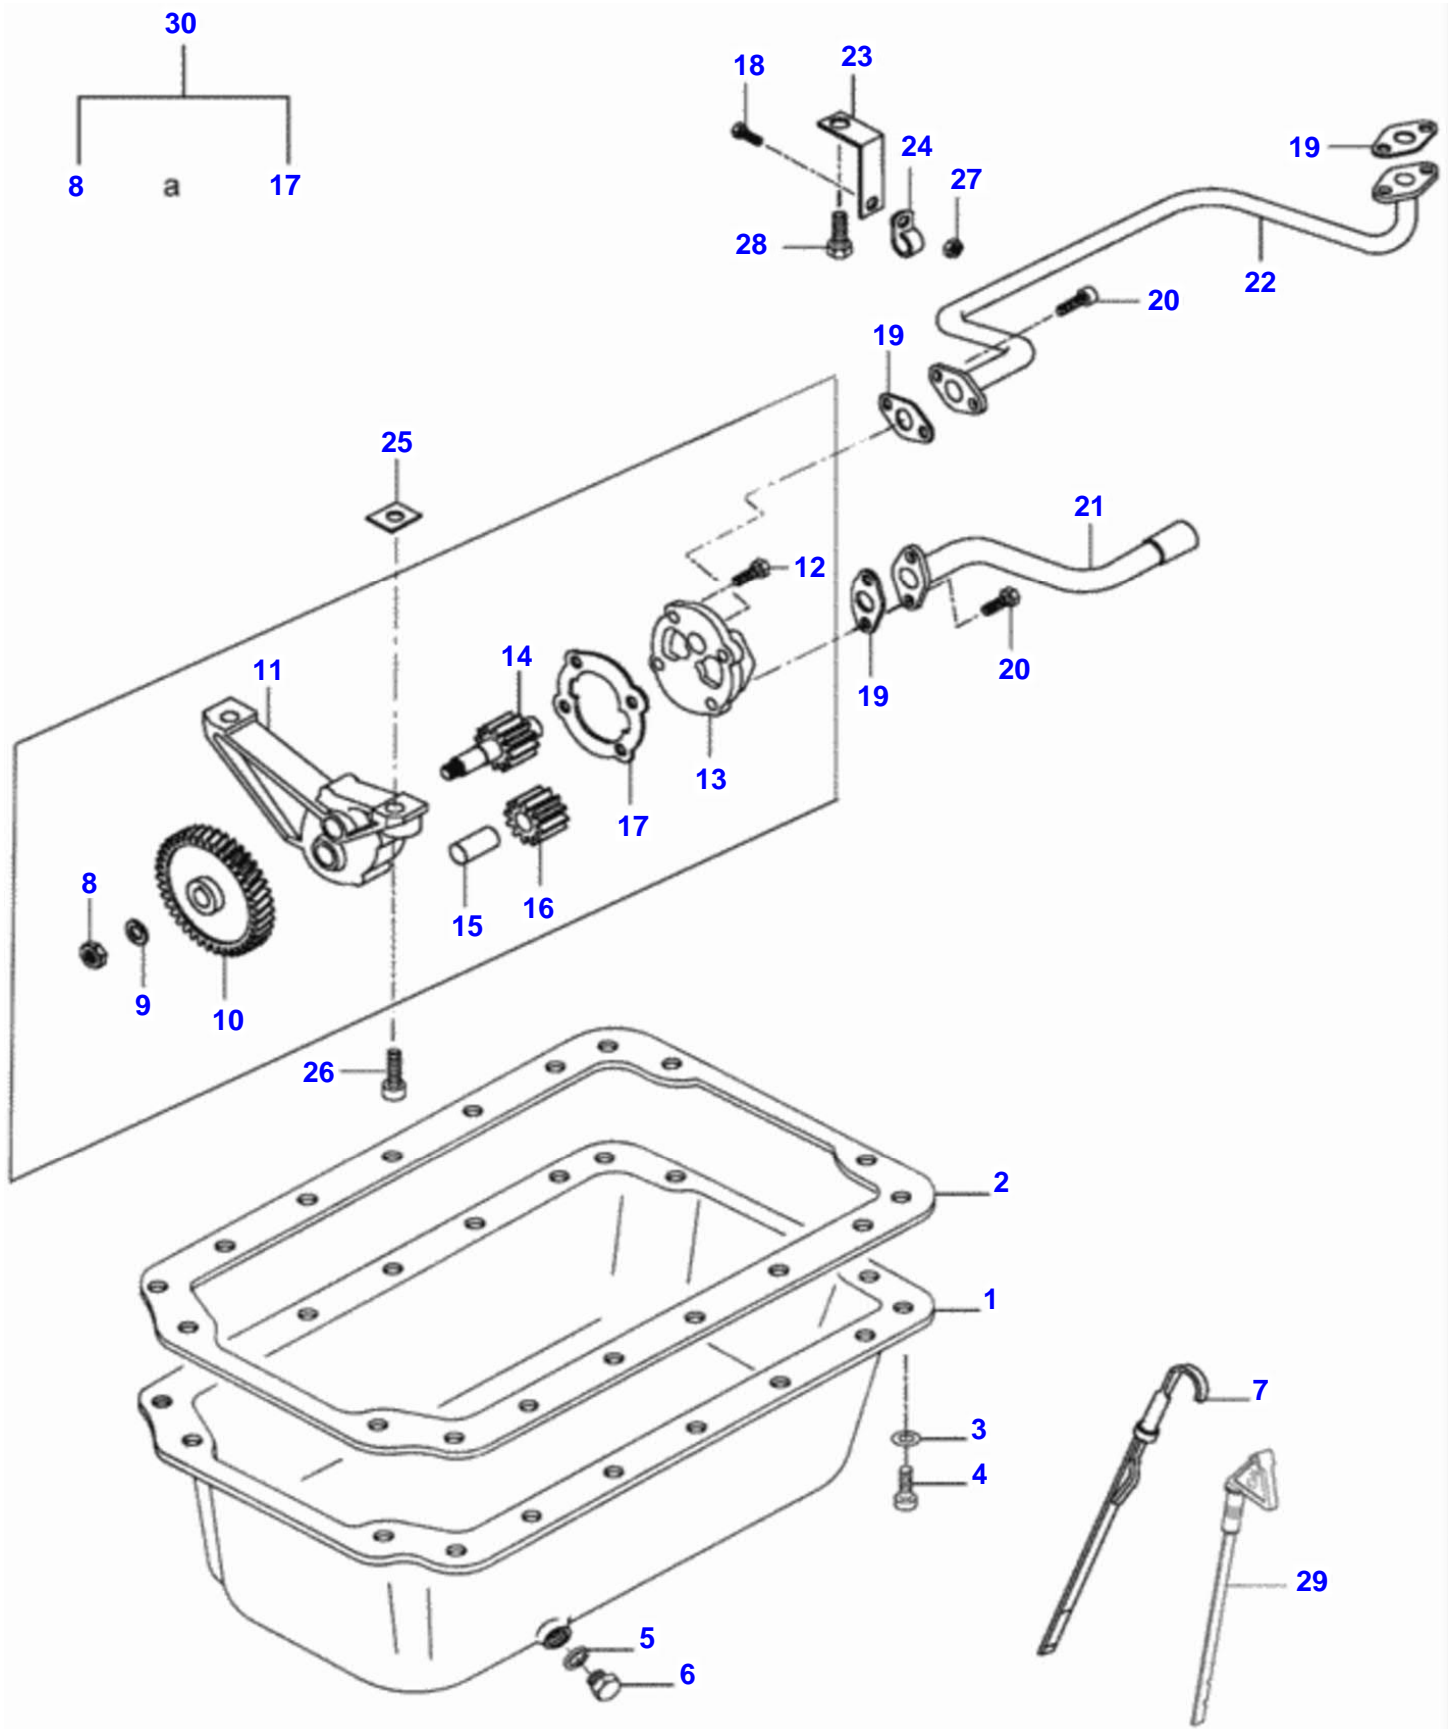

800 TRACTOR (BR) - C080002
00002077

Sump

Item	Part Number	Qty	Description	Comments
1	V836128794	1	Oil Sump	
2	V836107726	1	Gasket	S2
3	V500950800	22	Washer	
4	V581804580	22	Bolt	
5	V615881827	1	Ring	S2
6	V836655493	1	Plug	
7	V836014330	1	Measuring	
8	V504861000	1	Nut	
9	V836122910	1	Washer	
10	V836338667	1	Gear	
11	V836120195	1	Housing	
12	V528801380	4	Bolt	
13	V836119794	1	Cover	
14	V836652600	1	Gear	
15	V836120191	1	Shaft	
16	V836120193	1	Gear	
17	V836119796	1	Gasket	S2
18	V528801362	1	Bolt	
19	V836008449	3	Gasket	S2
20	V581804600	6	Bolt	
21	V836759171	1	Pipe	
22	V836746457	1	Pipe	
23	V836746572	1	Bracket	
24	V602074618	1	Clamp	
25	V836007871	1	Spacing Plate	
26	V581805050	2	Bolt	
27	V504800800	1	Nut	
28	V528801780	1	Bolt	
29	V836666908	1	Measuring	
30	V836652603	1	Built Oil Pump