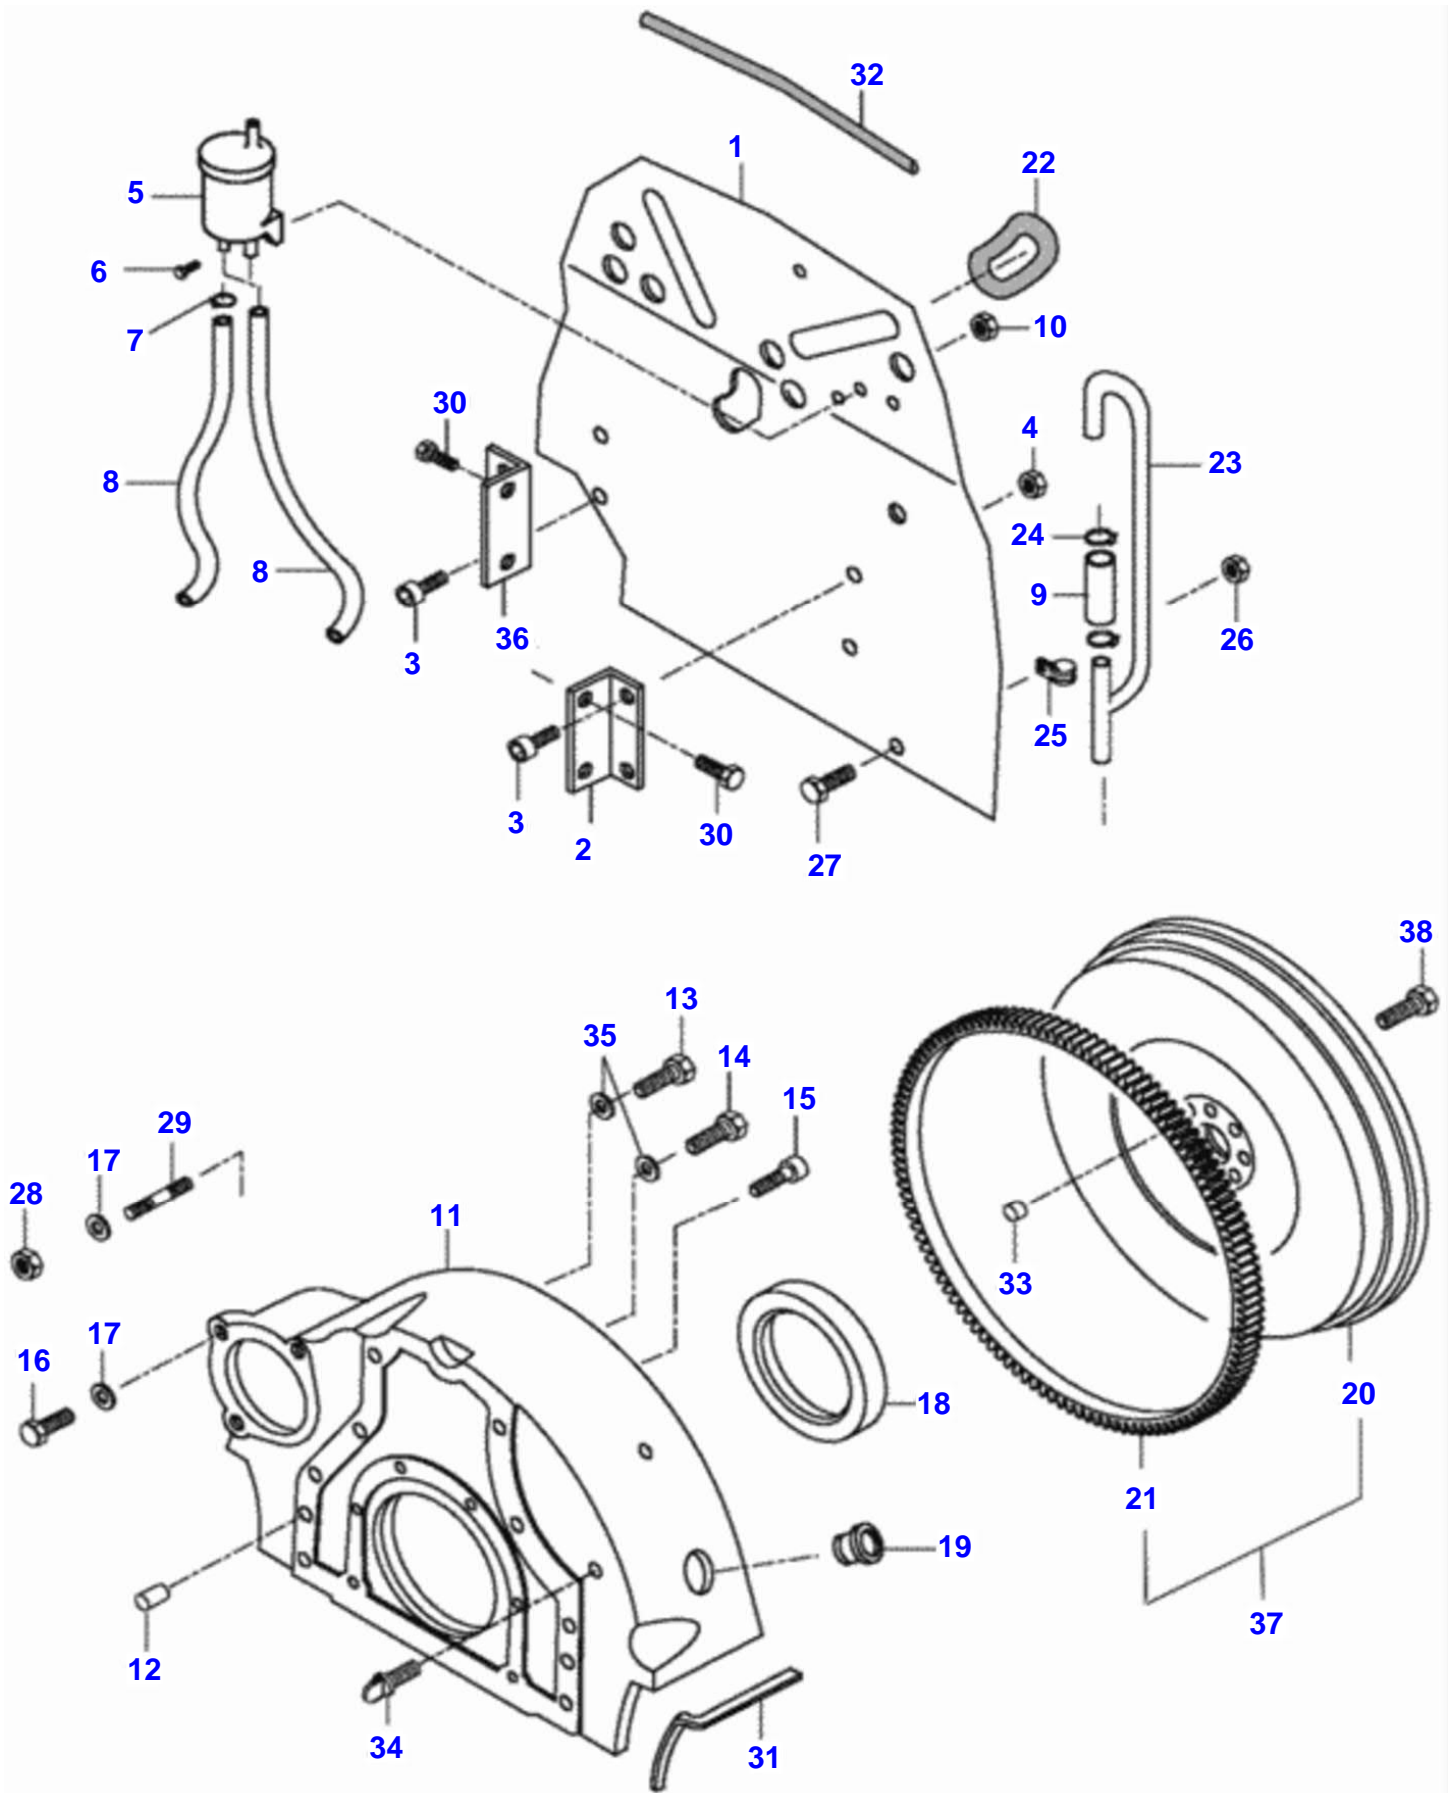

800 TRACTOR (BR) - C080002
00002068

Flywheel And Gear Rim

Item	Part Number	Qty	Description	Comments
1	V836759277	1	Rear Plate	
	V836667303	1	Rear Plate	
2	V836659279	1	Left Support	
3	V581804582	4	Bolt	
4	V504800800	4	Nut	
5	V835324375	1	Reservoir	
6	V528800762	2	Bolt	
7	V602066609	4	Clamp	
8	V836655792	2	Rubber Pipe	
9	V835328356	1	Rubber Pipe	
10	V510600502	2	Nut	
11	V836752443	1	Housing	
12	V598359850	2	Pin	
13	V581705440	2	Bolt	
14	V528702220	14	Bolt	
15	V581705030	6	Screw	
16	V528801800	3	Screw	
17	V500951000	3	Washer	
18	V614500002	1	Seal	S2
19	V836007572	1	Plug	
20	V836538042	1	Flywheel	
21	V836117970	1	Starter Ring	Z=128
22	V836647731	1	Gasket	
23	V836759585	1	Pipe	
24	V602066612	2	Clamp	
25	V602074610	2	Clamp	
26	V504600502	2	Nut	
27	V528800802	2	Bolt	
28	V504601000	3	Nut	
29	V546801800	3	Dog	
30	V528801760	2	Bolt	
31	V31085600	1	Left Gasket	
32	V30229000	1	Gasket	
33	V836659527	1	Bush	
34	V836859311	1	Plug	
35	V500951200	8	Washer	
36	V836659278	2	Right Support	
37	V836538043	1	Flywheel	Ref. 20 e 21
38	V528902230	7	Screw