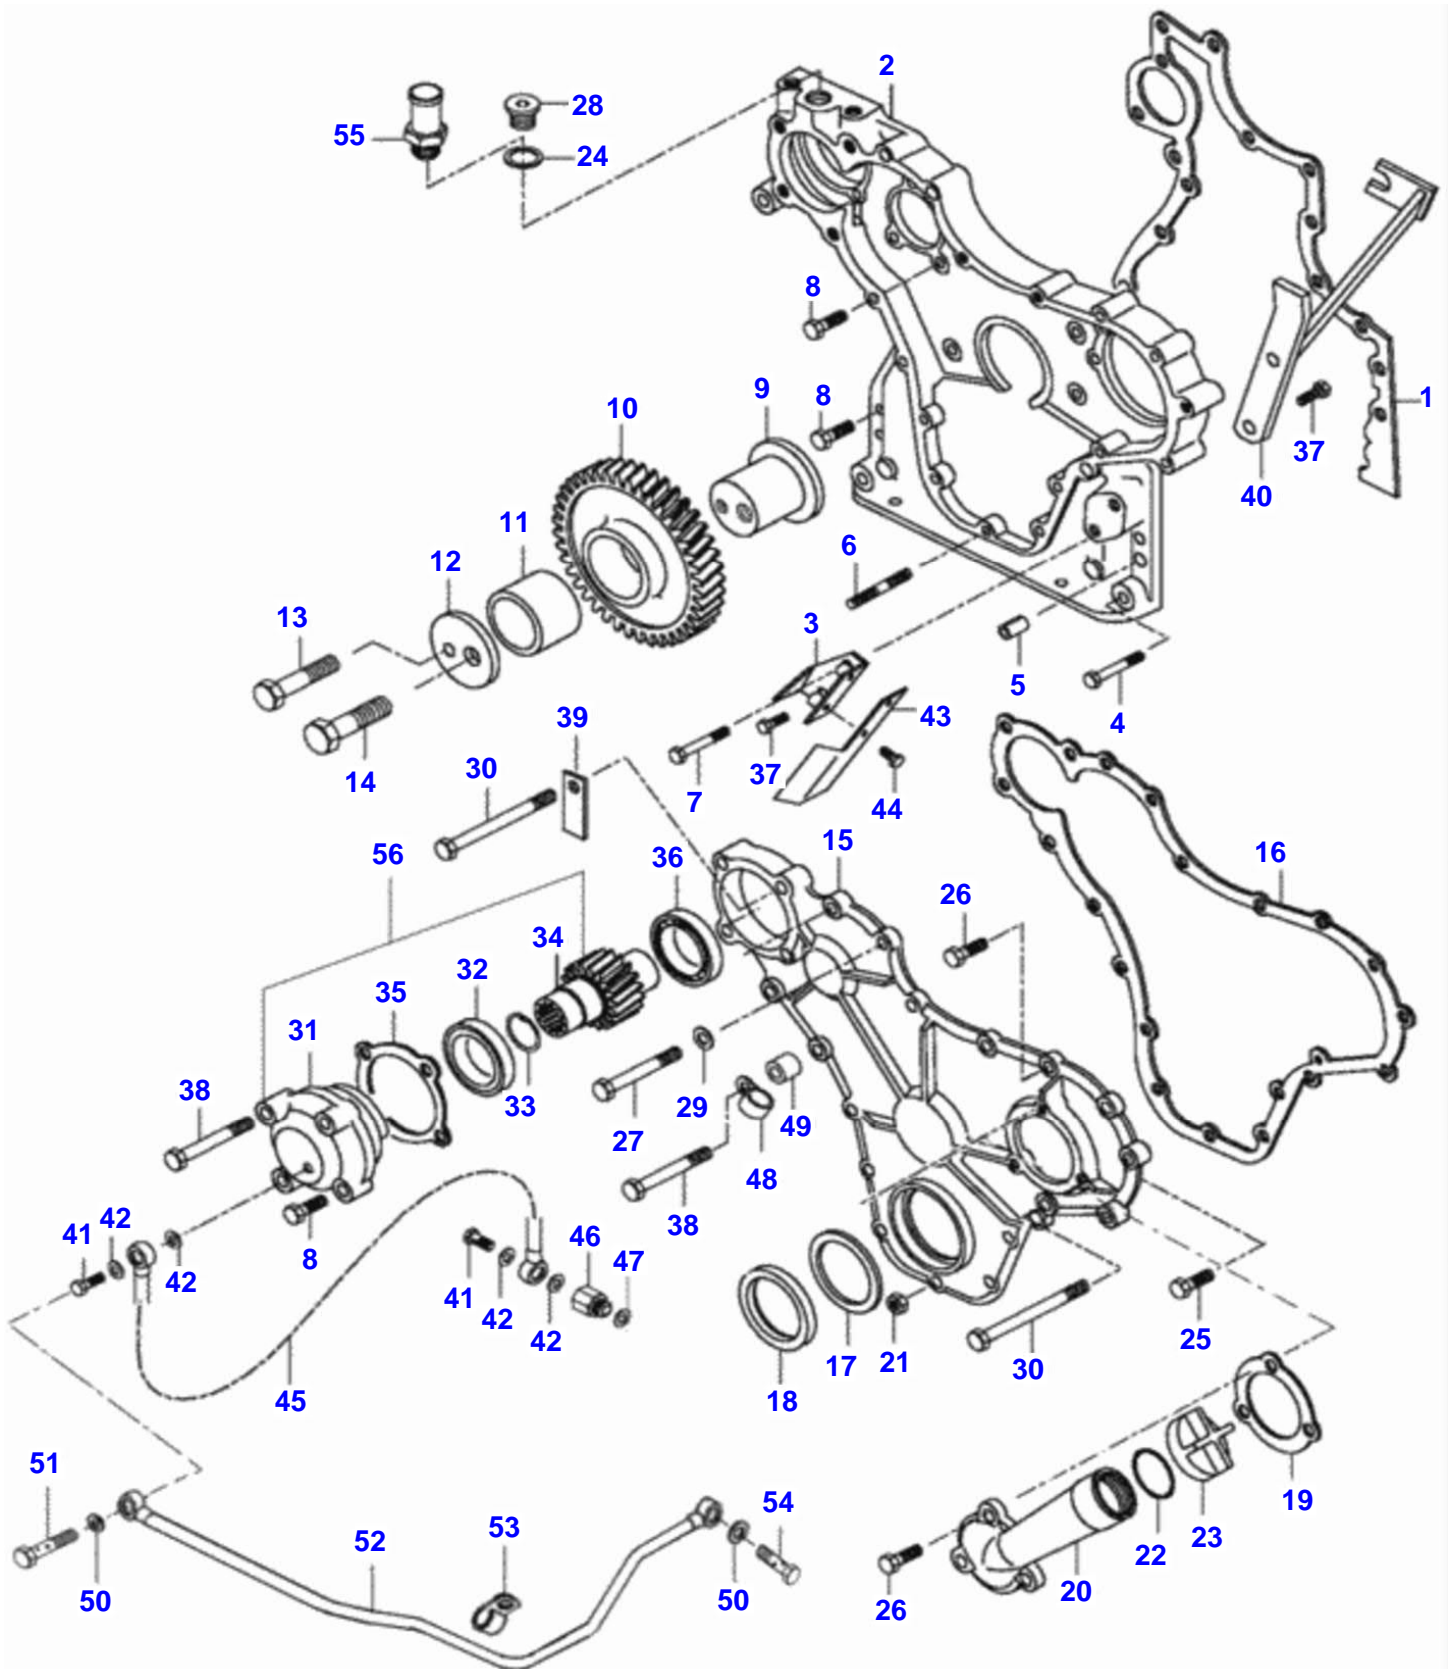

800 TRACTOR (BR) - C080002
00002075

Gear Housing

Item	Part Number	Qty	Description	Comments
1	V836647419	1	Gasket	S2
2	V836652221	1	Timing Gear Case	
	V836666401	1	Gear Housing	USA
3	V836655720	1	Gauge	
4	V529801440	2	Screw	
5	V598359850	4	Pin	
6	V546801380	5	Dog	
7	V529801450	1	Bolt	
8	V528801400	10	Bolt	
9	V836138356	1	Shaft	
10	V836138354	1	Gear	Ref. 11
11	V836139039	1	Bush	
12	V836129845	1	Flange	
13	V528801910	1	Bolt	
14	V529902720	1	Screw	
15	V836647575	1	Cover	
16	V835336796	1	Gasket	S2
17	V836129782	1	Collet	
18	V614105880	1	Seal	S2
19	V836129946	1	Gasket	S2
20	V835338325	1	Right Tube	
21	V504800800	5	Nut	
22	V614603540	1	Collet	S2
23	V836017927	1	Cover	
	V836655188	1	Pad	USA
24	V615881822	1	Collet	S2
25	V528801420	2	Bolt	
26	VHA6323	5	Screw	
27	V529801470	3	Bolt	
28	V836119851	1	Plug	
29	V836120989	1	Washer	
30	V529801500	2	Screw	
31	V836655230	1	Bearing Housing	
32	VLA1014	1	Bearing	
33	VKG3031	1	Circlip	
34	V836122843	1	Shaft	
35	V835336793	1	Gasket	
36	V610060090	1	Bearing	
37	V528801362	3	Bolt	
38	V529801460	4	Screw	
39	V836083428	1	Fastening Plate	
40	V836664528	1	Bracket	
41	V640435008	2	Bolt	
42	V615870610	1	Washer	
43	V836659093	1	Belt Cover	
44	V528801082	2	Bolt	
45	V82664500	1	Hose	
46	V836655233	1	Connection	
47	V615571014	1	Washer	
48	V602060612	1	Clamp	
49	V836119296	1	Spacer	
50	V615571014	2	Washer	USA
51	V836664212	2	Banjo Bolt	USA
52	V836664543	1	Pipe	USA
53	V836009683	1	Clamp	USA
54	V835330966	1	Screw	USA
55	V836119851	1	Plug	
56	V836655232	1	Assy	Ref. 31 ao 35