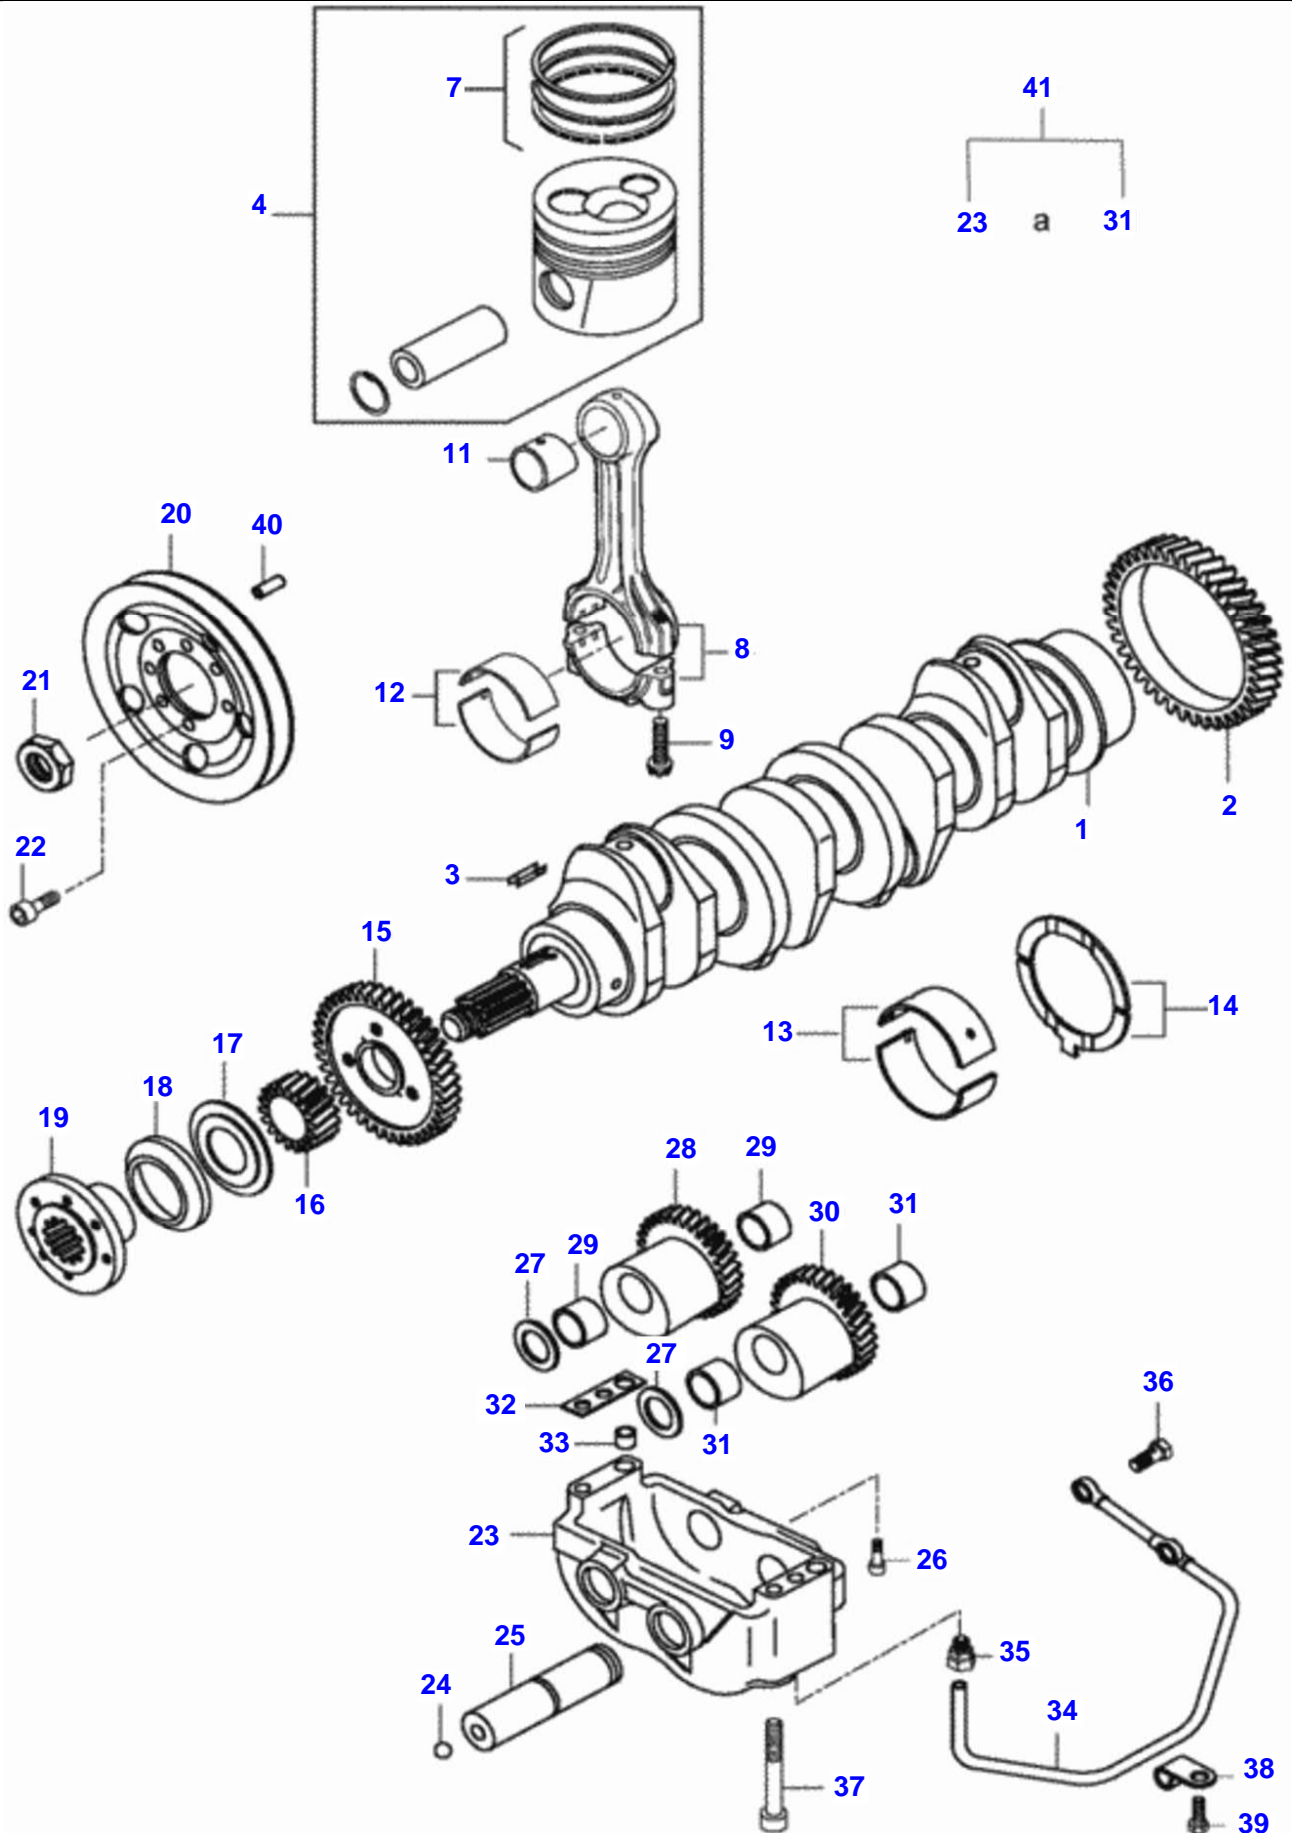

800 TRACTOR (BR) - C080002
00002074

Crankshaft Mechanism

Item	Part Number	Qty	Description	Comments
1	V836747324	1	Crankshaft	
2	V836124524	1	Gear	
3	V603345110	1	Key	
4	V836659702	4	Complete Piston	USA
	V88605300	4	Complete Piston	VDB
7	V836640126	4	Piston Ring Set	
8	V836666433	4	Conrod	1995 - 2014 g
	V836666432	4	Conrod	1975 - 1994 g
	V836666431	4	Conrod	1955 - 1974 g
	V836666435	4	Conrod	2035 - 2054 g
	V836666434	4	Conrod	2015 - 2034 g
	V836666436	4	Conrod	2055 - 2074 g
	V836666430	4	Conrod	1935 - 1954 g
9	V836864141	8	Screw	
11	V836110646	4	Bush	
12	V836112762	3	Slider Bearing	
	V836112763	3	Slider Bearing	
	V836112765	3	Slider Bearing	
	V836112767	3	Slider Bearing	
	V836110552	4	Big End Bearing	
13	V836655539	4	Big-end Bearing	
	V836655538	4	Big-end Bearing	
	V836655537	4	Big-end Bearing	
	V836655536	4	Big-end Bearing	
	V836655514	5	Big-end Bearing	
14	V836120333	2	Washer	0,20mm
	V836120332	2	Washer	0,10mm
	V836119459	2	Washer	
15	V836119550	1	Gear	
16	V836122840	1	Gear	
17	V836129781	1	Ring	
18	V836136271	1	Dustcap	
19	V836846463	1	Hub	
20	V836655449	1	Pulley	
21	V836647310	1	Nut	
22	V581804600	6	Bolt	
23	V836747348	1	Housing	
24	V616810103	2	Ball	
25	V836146879	2	Shaft	
26	V581804202	2	Bolt	
27	V836146880	4	Washer	
28	V836146877	1	Gear	Ref. 29
29	V836146876	2	Bush	
30	V836146878	1	Gear	Ref. 31
31	V836146876	2	Bush	
32	V836119920		Shim	
33	V598359850	2	Pin	
34	V836747478	1	Pipe	
35	V641016008	1	Connection	
36	V640435008	2	Bolt	
37	V581805170	4	Allen Bolt	
38	V602071608	1	Clamp	
39	VHA6313	1	Screw	
40	V595959140	1	Pin	
41	V836766123	1	Engine	Ref. 23 a 31