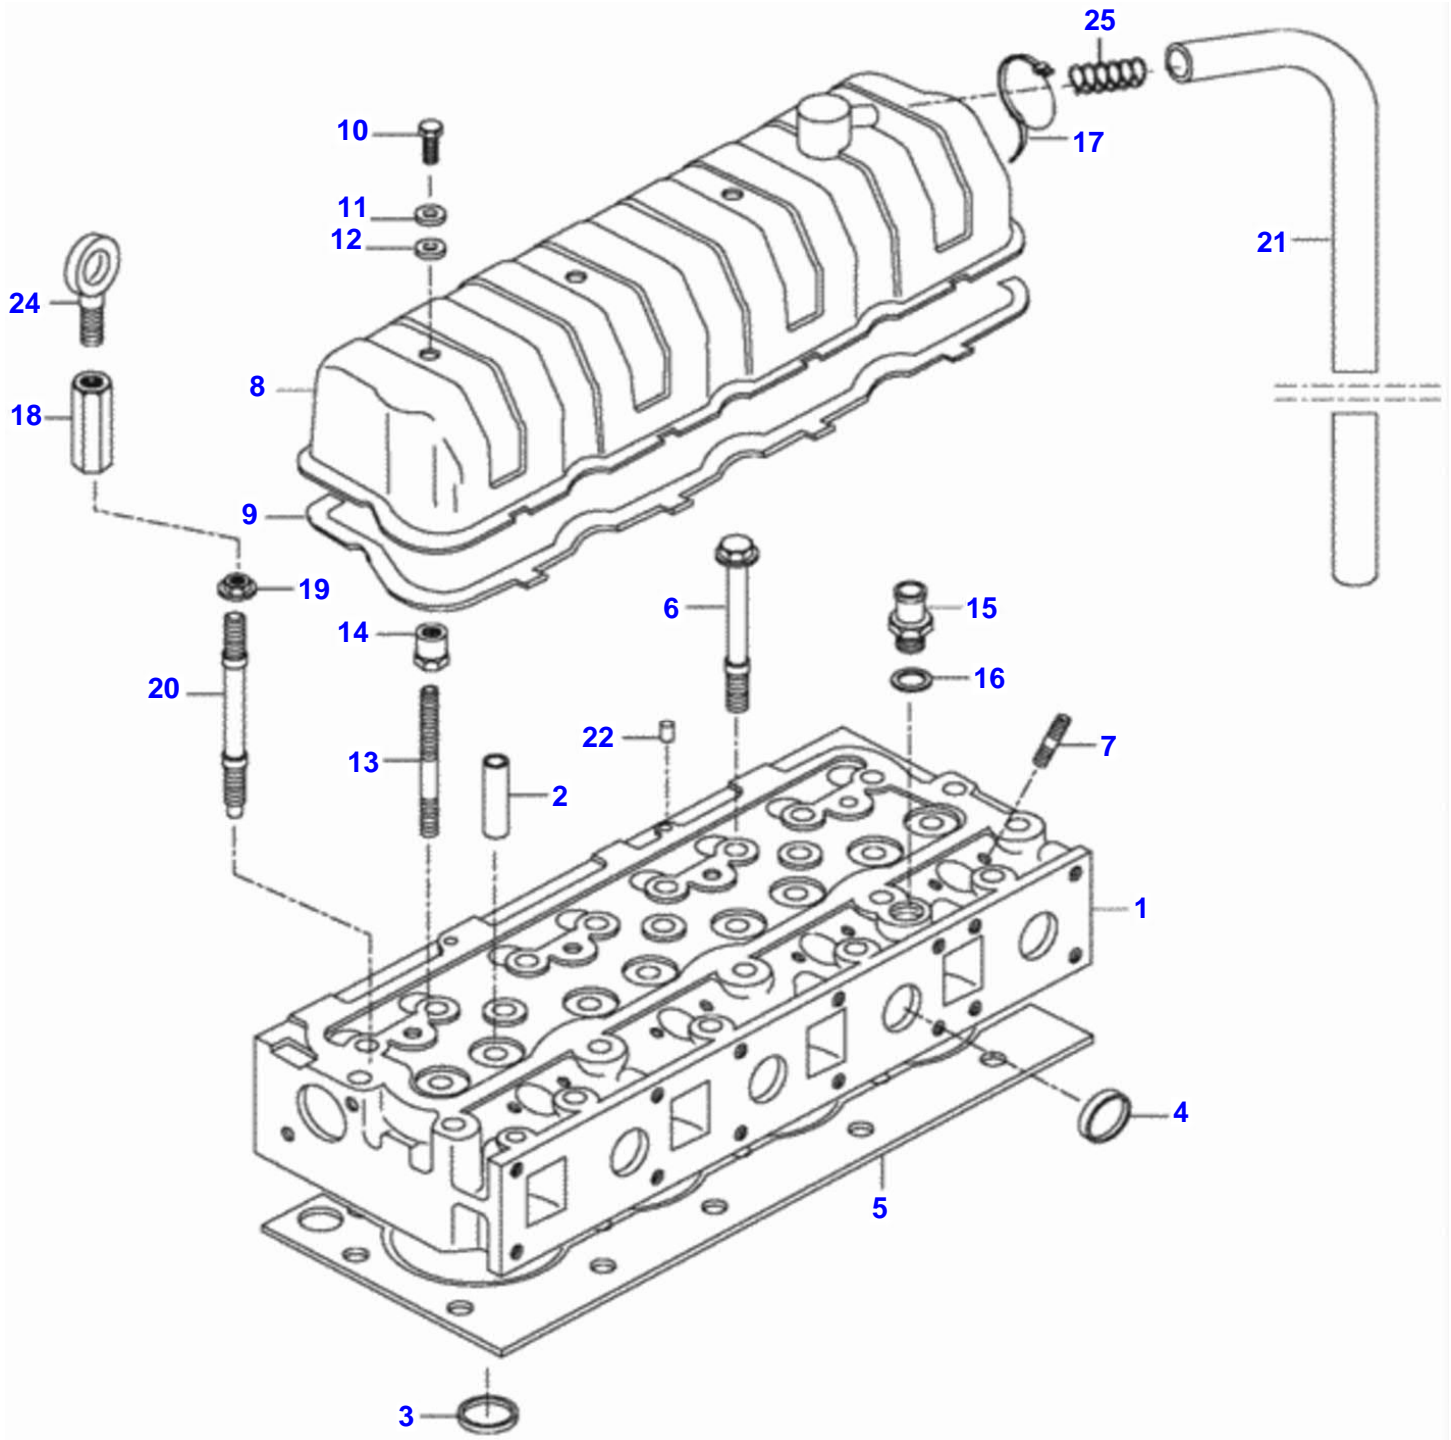

FOOTNOTE [A] DELIVERED ONLY COMPLETE WITH BLOCK

800 TRACTOR (BR) - C080002
00002068

Flywheel And Gear Rim

Item	Part Number	Qty	Description	Comments
1	V836759277	1	Rear Plate	
	V836667303	1	Rear Plate	
2	V836659279	1	Left Support	
3	V581804582	4	Bolt	
4	V504800800	4	Nut	
5	V835324375	1	Reservoir	
6	V528800762	2	Bolt	
7	V602066609	4	Clamp	
8	V836655792	2	Rubber Pipe	
9	V835328356	1	Rubber Pipe	
10	V510600502	2	Nut	
11	V836752443	1	Housing	
12	V598359850	2	Pin	
13	V581705440	2	Bolt	
14	V528702220	14	Bolt	
15	V581705030	6	Screw	
16	V528801800	3	Screw	
17	V500951000	3	Washer	
18	V614500002	1	Seal	S2
19	V836007572	1	Plug	
20	V836538042	1	Flywheel	
21	V836117970	1	Starter Ring	Z=128
22	V836647731	1	Gasket	
23	V836759585	1	Pipe	
24	V602066612	2	Clamp	
25	V602074610	2	Clamp	
26	V504600502	2	Nut	
27	V528800802	2	Bolt	
28	V504601000	3	Nut	
29	V546801800	3	Dog	
30	V528801760	2	Bolt	
31	V31085600	1	Left Gasket	
32	V30229000	1	Gasket	
33	V836659527	1	Bush	
34	V836859311	1	Plug	
35	V500951200	8	Washer	
36	V836659278	2	Right Support	
37	V836538043	1	Flywheel	Ref. 20 e 21
38	V528902230	7	Screw	

Cylinder Head

Item	Part Number	Qty	Description	Comments
1	V836755385	1	Head	
2	V836673175	8	Valve Guide	
3	V836647600	4	Valve Seat	
4	V836647942	7	Pad	
5	V836764156	1	Gasket	S1
6	V836859104	20	Bolt	
7	V546901435	8	Dog	
8	V836746361	1	Cover	
9	V836746362	1	Gasket	S1
10	VHA9089	4	Screw	
11	V836119855	4	Washer	
12	V836012841	4	Washer	S1
13	V846801900	4	Bolt	
14	V836655406	4	Nut	
15	V836119837	1	Connection	
16	V615881822	1	Collet	S1
17	V835329746	1	Clamp	
18	V836647835	1	Nut	
19	V836859110	2	Nut	
20	V836859109	2	Dog	
21	V836647814	1	Hose	
22	V595959140	2	Pin	
24	V836640252	1	Eyelet	
25	V836659103	1	Spring	