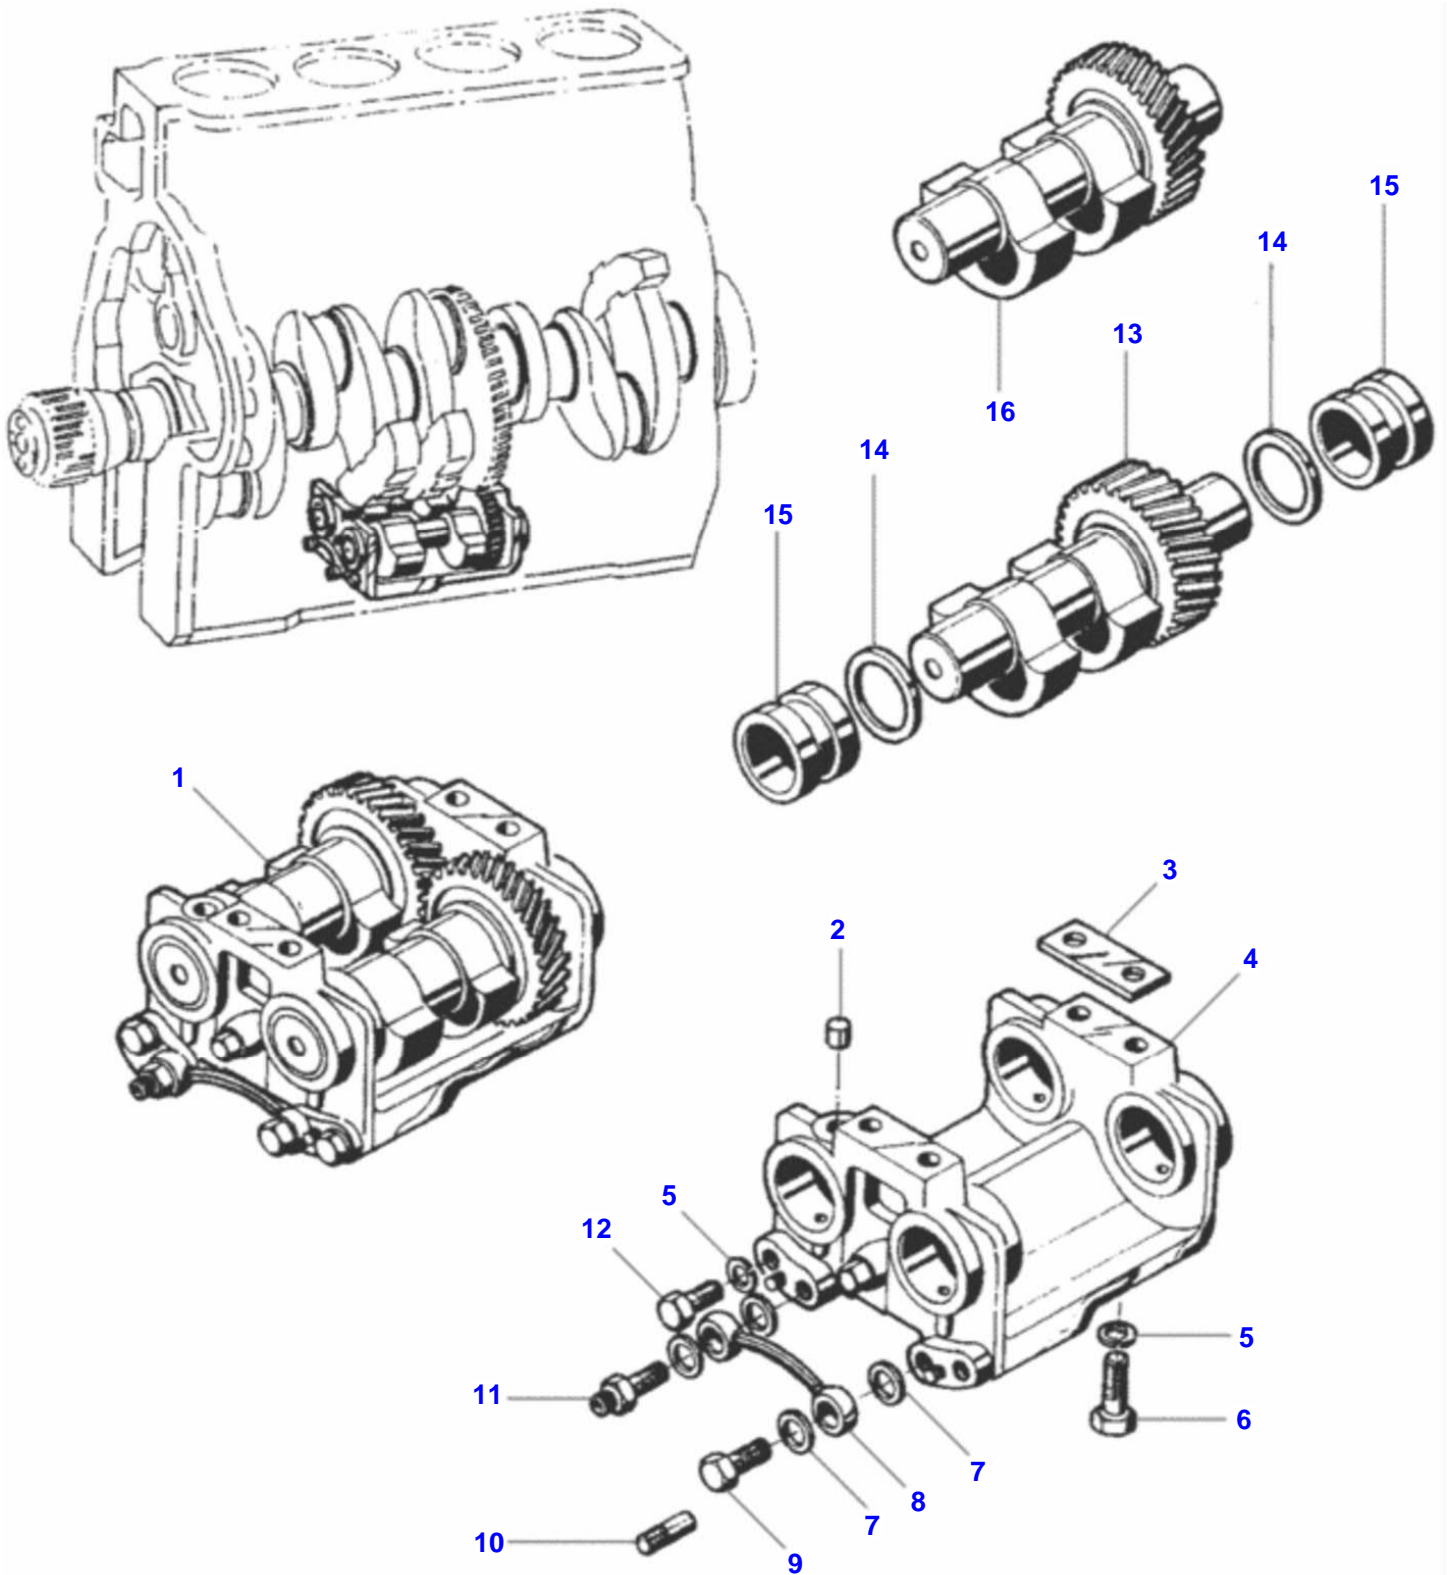

Engine Balancer

Item	Part Number	Qty	Description	Comments
1	V118490	1	Engine Balancer	
2	V142380	4	Pad	
3	V118510	1	Shim	[A]
4	V118520	1	Housing	
5	VJD3110	7	Pressure Washer	
6	V118530	4	Bolt	
7	V118550	4	Seal Washer	
8	V118560	1	Lubricant	
9	V118570	1	Bolt	
10	V118580	2	Taper Pin	
11	V118590	1	Niple	
12	V118600	3	Bolt	
13	V118610	1	Balancer	
14	V118640	1	Thrust	[A]
	V118620	1	Thrust	[A]
	V118630	1	Thrust	[A]
15	V118650	4	Bearing Bushing	
16	V118660	1	Shaft	

FOOTNOTE [A] ACCORDING TO NECESSITY