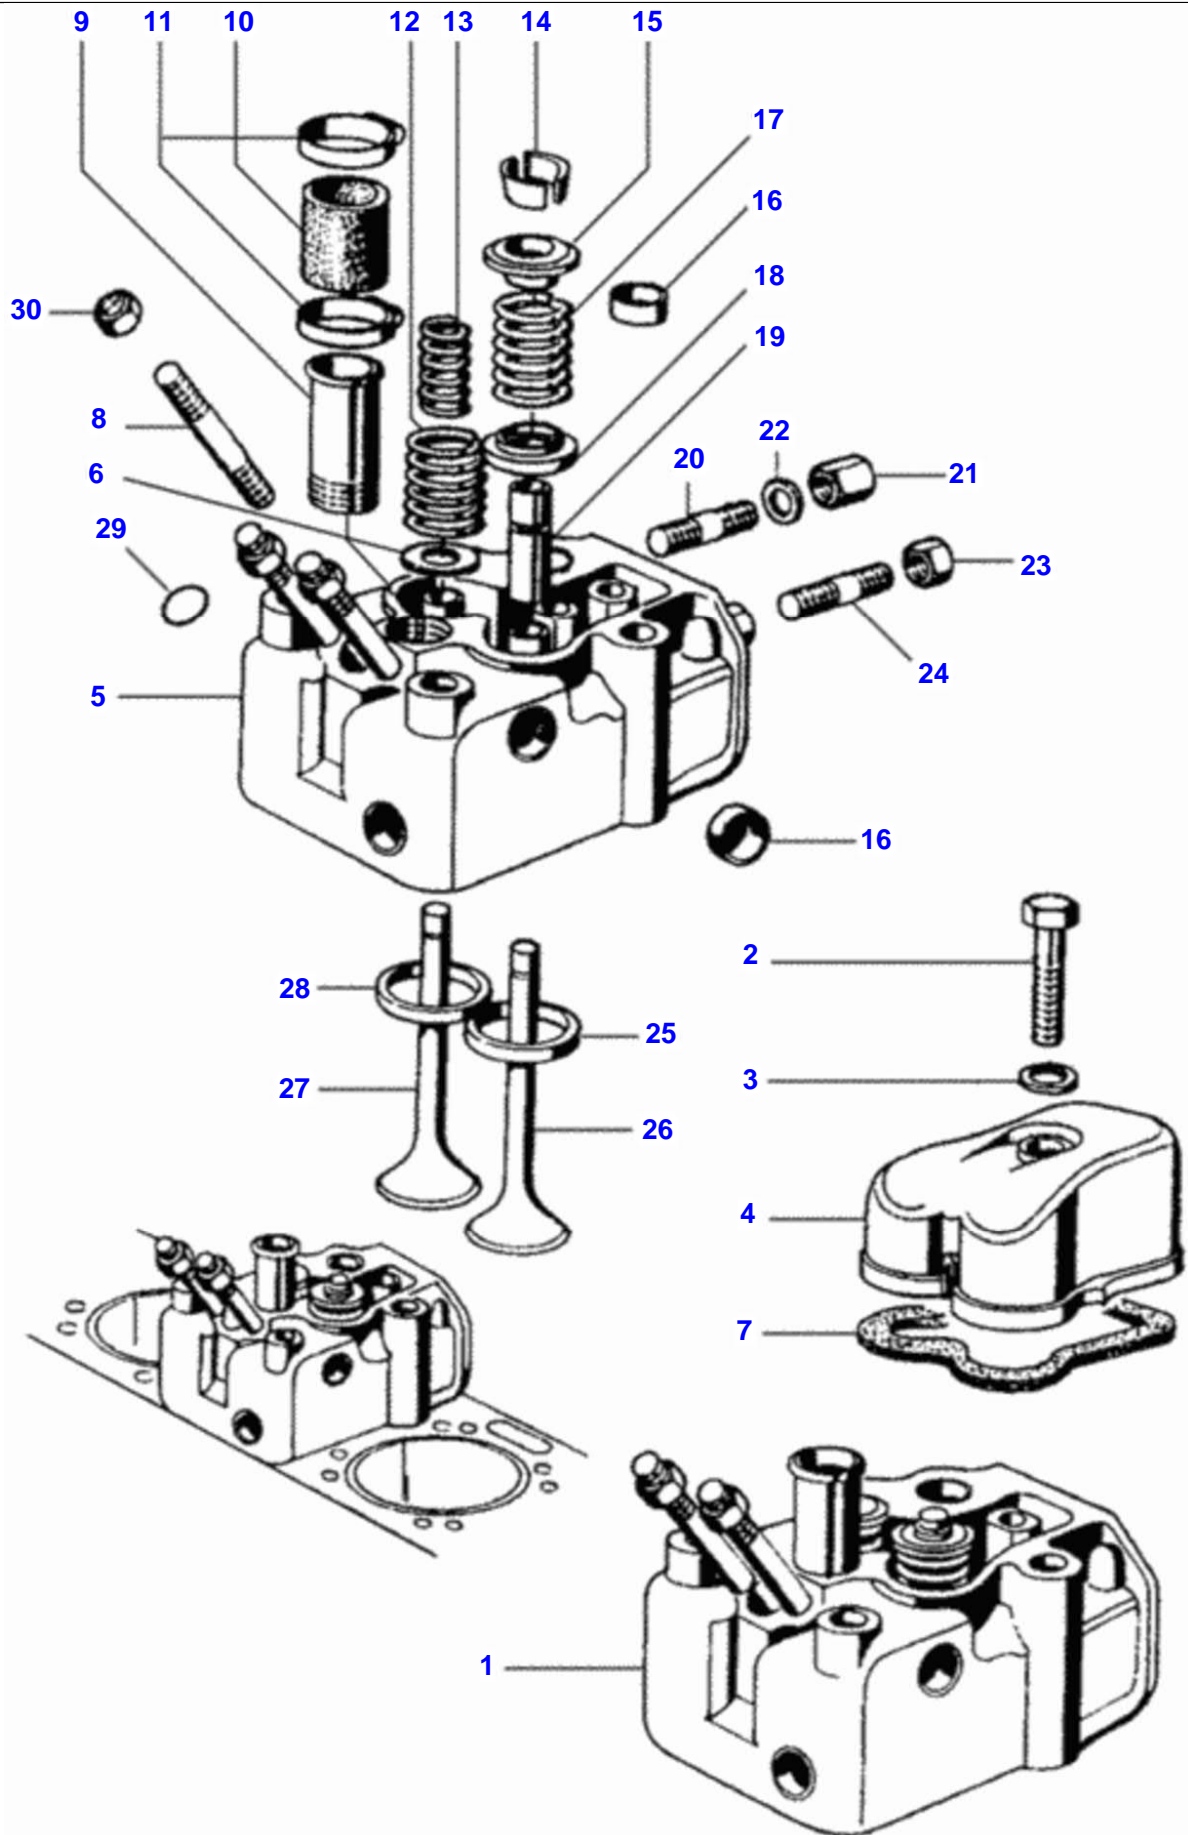

885 TRACTOR (BR) - C088502
00000649

Cylinder Head

Item	Part Number	Qty	Description
1	V149240	1	Complete
2	V121390	4	Bolt
3	V112620	4	Seal Washer
4	V149330	4	Valve Cover
5	V117380	4	Cylinder
6	V112410	8	Lower Disc
7	V149340	4	Gasket
8	V142270	8	Dog
9	V112550	4	Pipe
10	V112570	4	Hose
11	V112560	8	Clamp
12	V136330	4	Outer Spring
14	V116030	16	Valve Cotter
15	V112450	8	Upper Disc
16	V112480	20	Seal Cover
17	V116020	8	Valve Spring
19	V112580	8	Valve
	V117330	8	Valve Guide Std
20	V148740	8	Dog
21	V136370	8	Nut
22	V116080	8	Washer
23	V133670	8	Nut
24	V119220	8	Dog
25	V117360	4	Intake
26	V112430	4	Intake Valve
27	V112420	4	Exhaust Vale
28	V112640	4	Exhaust
	V112510	4	Exhaust
29	V117300	4	O-Ring
30	VJB1108	8	Nut