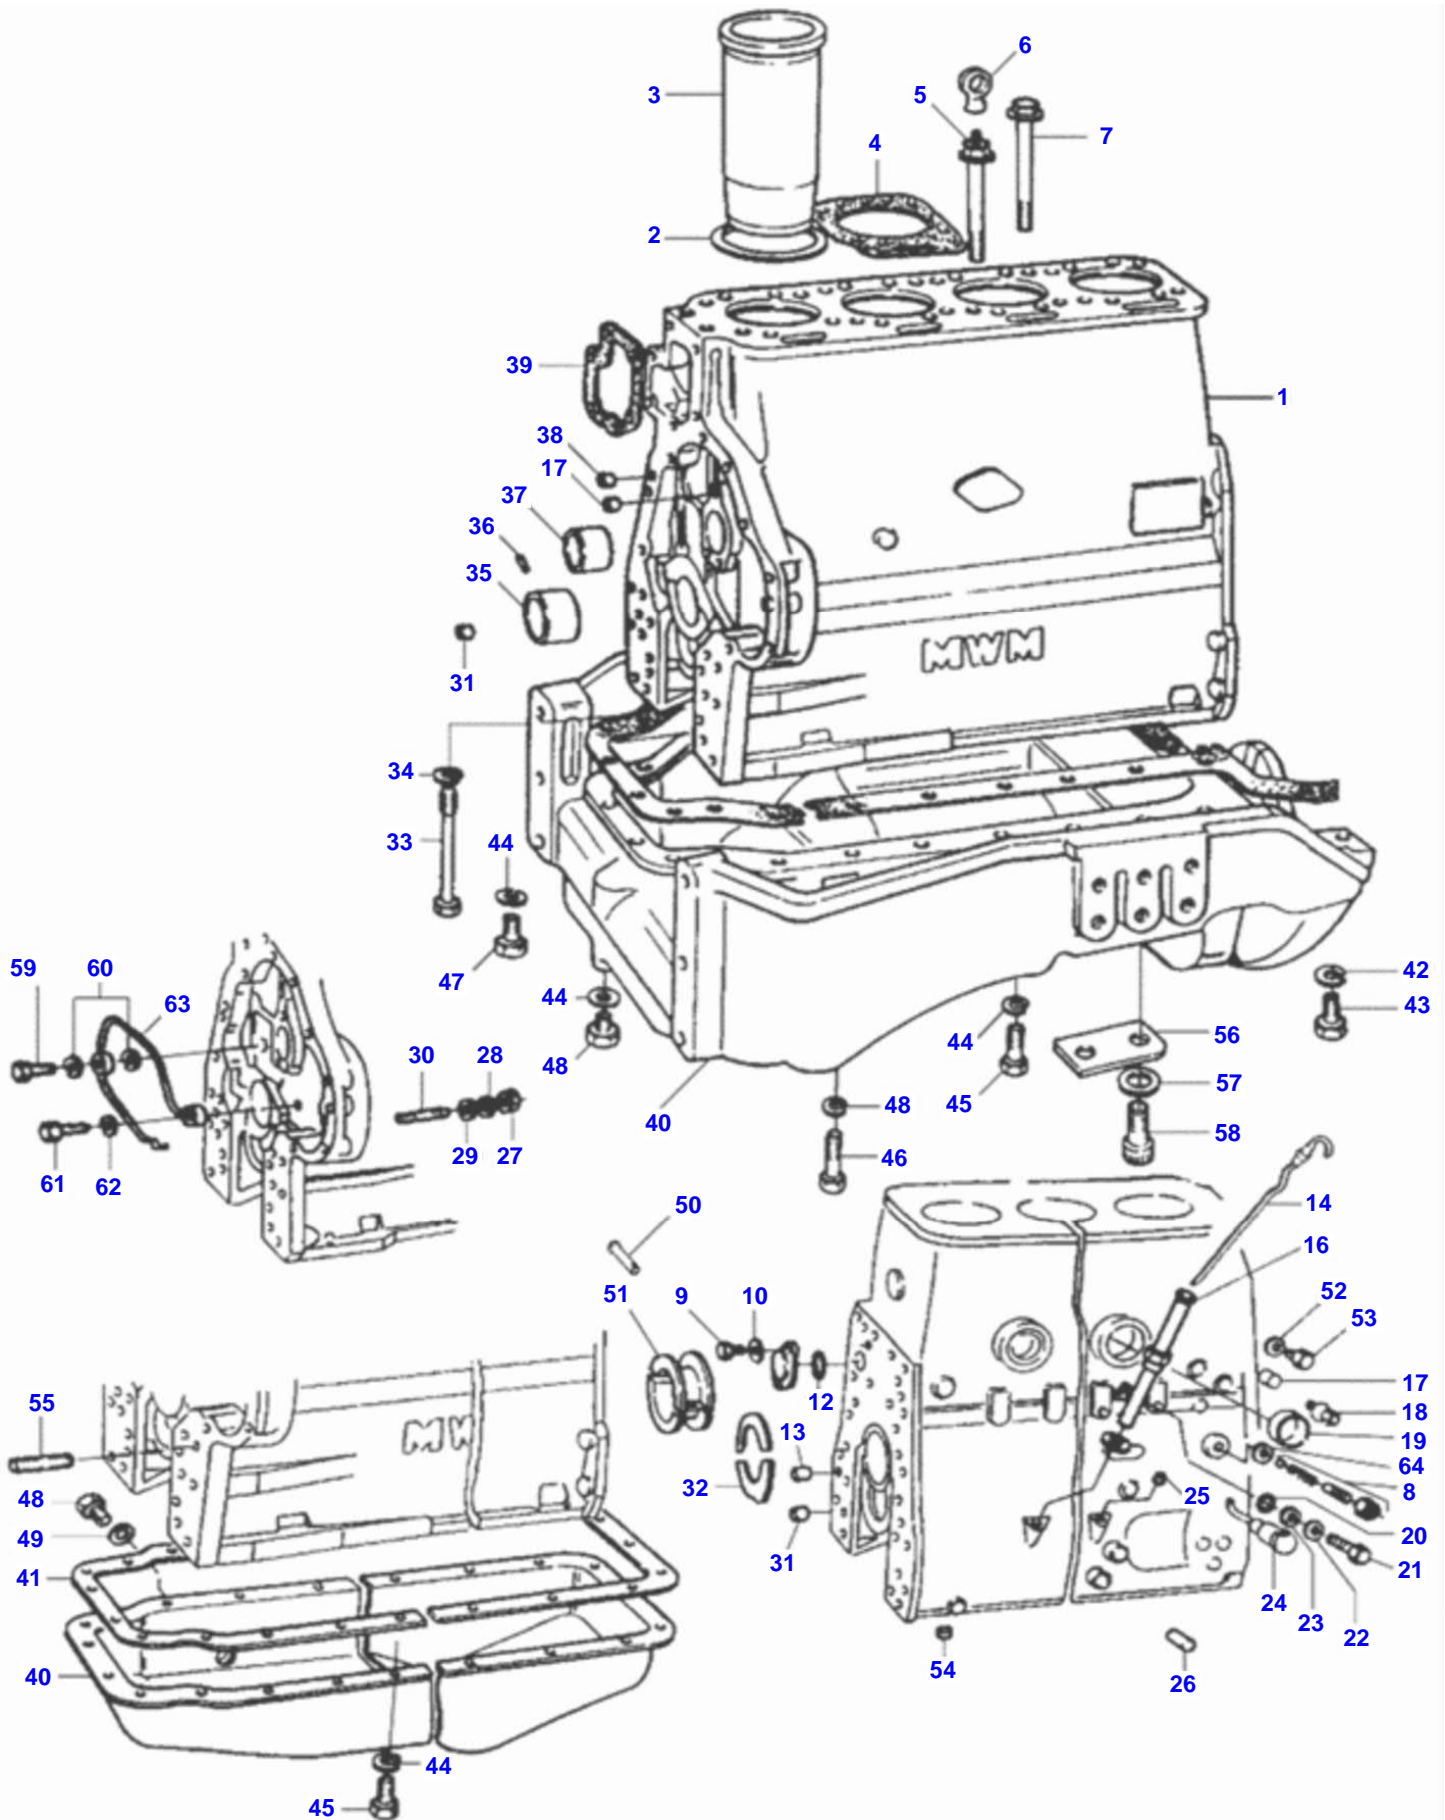

885 TRACTOR (BR) - C088502  
0000647

## Cylinder Block - Mwm Engine

Item	Part Number	Qty	Description	Comments
1	V81216800	1	Cylinder Block	
2	V149320	8	O-Ring	
3	V116840	4	Cylinder Liner	
4	V143810	4	Cylinder	
5	V111000	4	Cylinder	
6	V111140	2	Lift Ring	
7	V110990	12	Bolt	
9	V117190	2	Bolt M8X35Mm	
10	V143000	2	Spring Washer	
12	V117710	1	O-Ring	
13	V142740	2	Guide Pin	
14	V142300	1	Dipstick	
16	V135890	1	Pipe	
17	V141340	8	Pad	
19	V110970	3	Seal Cover	
27	VJB3110	4	Nut	
28	V116950	4	Tooth Washer	
29	V116940	4	Washer	
30	V116810	4	Dog	
31	V142730	4	Guide Pin	
33	V111040	10	Bolt	
34	V111020	10	Washer	
35	V111260	4	Slider Bearing	
	V111250	4	Slider Bearing	
	V111240	4	Slider Bearing	
	V111220	4	Big-End	
	V111230	4	Slider Bearing	
37	V110980	1	Bush	
38	V142360	3	Seal Pin	
39	V111120	1	Gasket	
40	V111400	1	Oil Sump	4x2
	V80188200	1	Oil Sump	4x4
41	V146560	1	Gasket	4x4
	V111410	1	Gasket Sump	4x2
44	V143000	25	Spring Washer	
45	VHA6322	46	Screw	4x2
	V147140	10	Bolt	4x4
46	V116390	11	Bolt	4x4
47	V117190	4	Bolt M8X35Mm	4x4
48	V81288800	1	Sump Plug	
49	V81288900	1	Seal Washer	
50	V111030	5	Pressure Pin	
51	V81298000	1	1St	
	V81298100	1	2Nd	
	V81298200	1	3Rd	
	V81298300	1	4Th	
	V81287400	1	Big-End	
52	V116310	1	Collet	
53	V148730	1	Plug 3/8-18 Npsf	
54	V142370	2	Pad	
55	V111360	6	Dog	
56	V80411000	2	Shim	
57	VJD3110	4	Pressure Washer	
58	VHC9336	4	Screw	