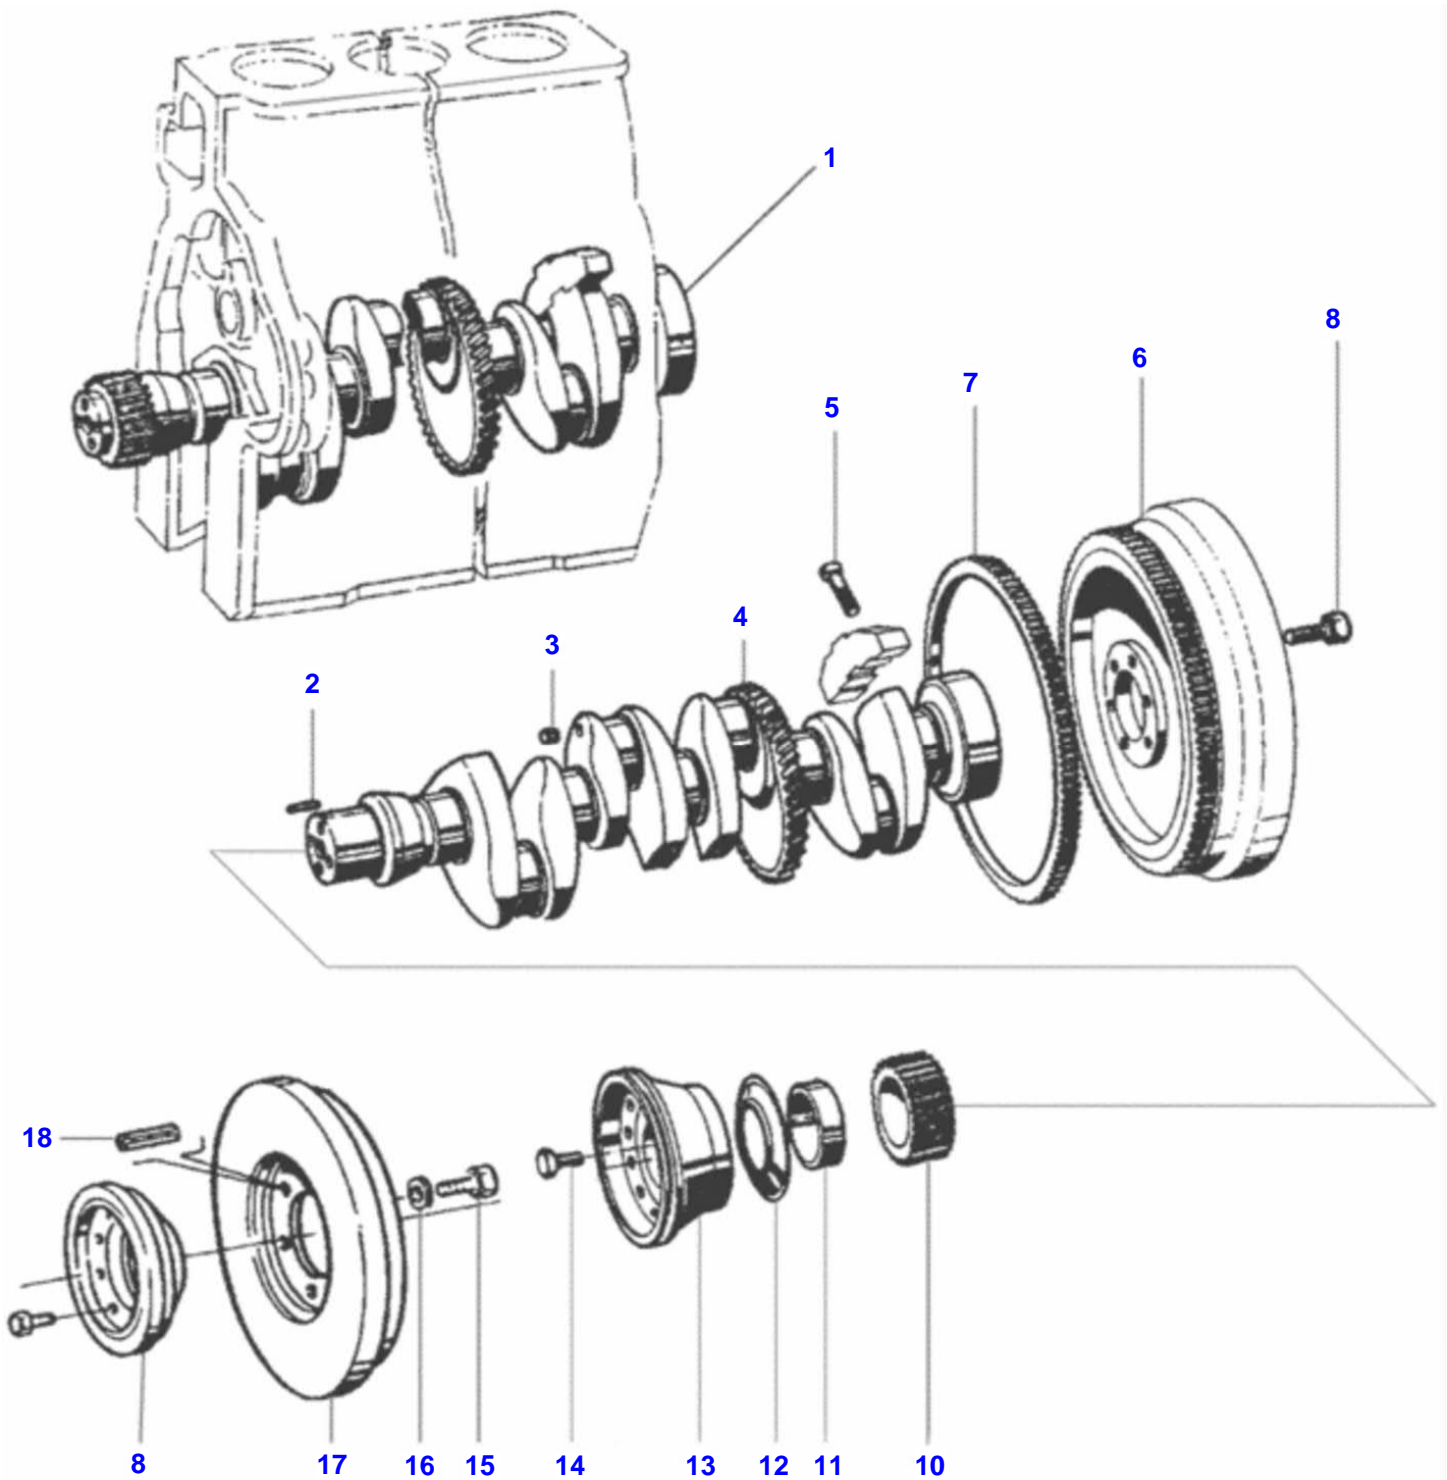

## Cylinder Head

Item	Part Number	Qty	Description
1	V149240	1	Complete
2	V121390	4	Bolt
3	V112620	4	Seal Washer
4	V149330	4	Valve Cover
5	V117380	4	Cylinder
6	V112410	8	Lower Disc
7	V149340	4	Gasket
8	V142270	8	Dog
9	V112550	4	Pipe
10	V112570	4	Hose
11	V112560	8	Clamp
12	V136330	4	Outer Spring
14	V116030	16	Valve Cotter
15	V112450	8	Upper Disc
16	V112480	20	Seal Cover
17	V116020	8	Valve Spring
19	V112580	8	Valve
	V117330	8	Valve Guide Std
20	V148740	8	Dog
21	V136370	8	Nut
22	V116080	8	Washer
23	V133670	8	Nut
24	V119220	8	Dog
25	V117360	4	Intake
26	V112430	4	Intake Valve
27	V112420	4	Exhaust Vale
28	V112640	4	Exhaust
	V112510	4	Exhaust
29	V117300	4	O-Ring
30	VJB1108	8	Nut

## Valves Mechanism

Item	Part Number	Qty	Description
1	V146230	1	Valve
2	V146200	1	Valve
3	V112170	8	Adjusting Screw
4	V112190	8	Circlip
5	V112180	8	Rocker
6	VJB1108	8	Nut
7	V149370	8	Assy Rocker Arm
8	V149350	4	Rocker
9	V112201	8	Push Rod
10	V117150	8	Bolt
11	VJD3110	8	Pressure Washer
12	V149360	4	Complete
13	V112210	8	Rocker
14	V115950	1	Setting Ring
15	V112120	2	Bushing
16	V112130	2	Bushing
17	V112000	1	Gear
18	V111990	1	Gear
19	V112020	1	Lock
20	V117190	4	Bolt M8X35Mm
21	V117180	4	Bolt
22	VJD3108	8	Washer