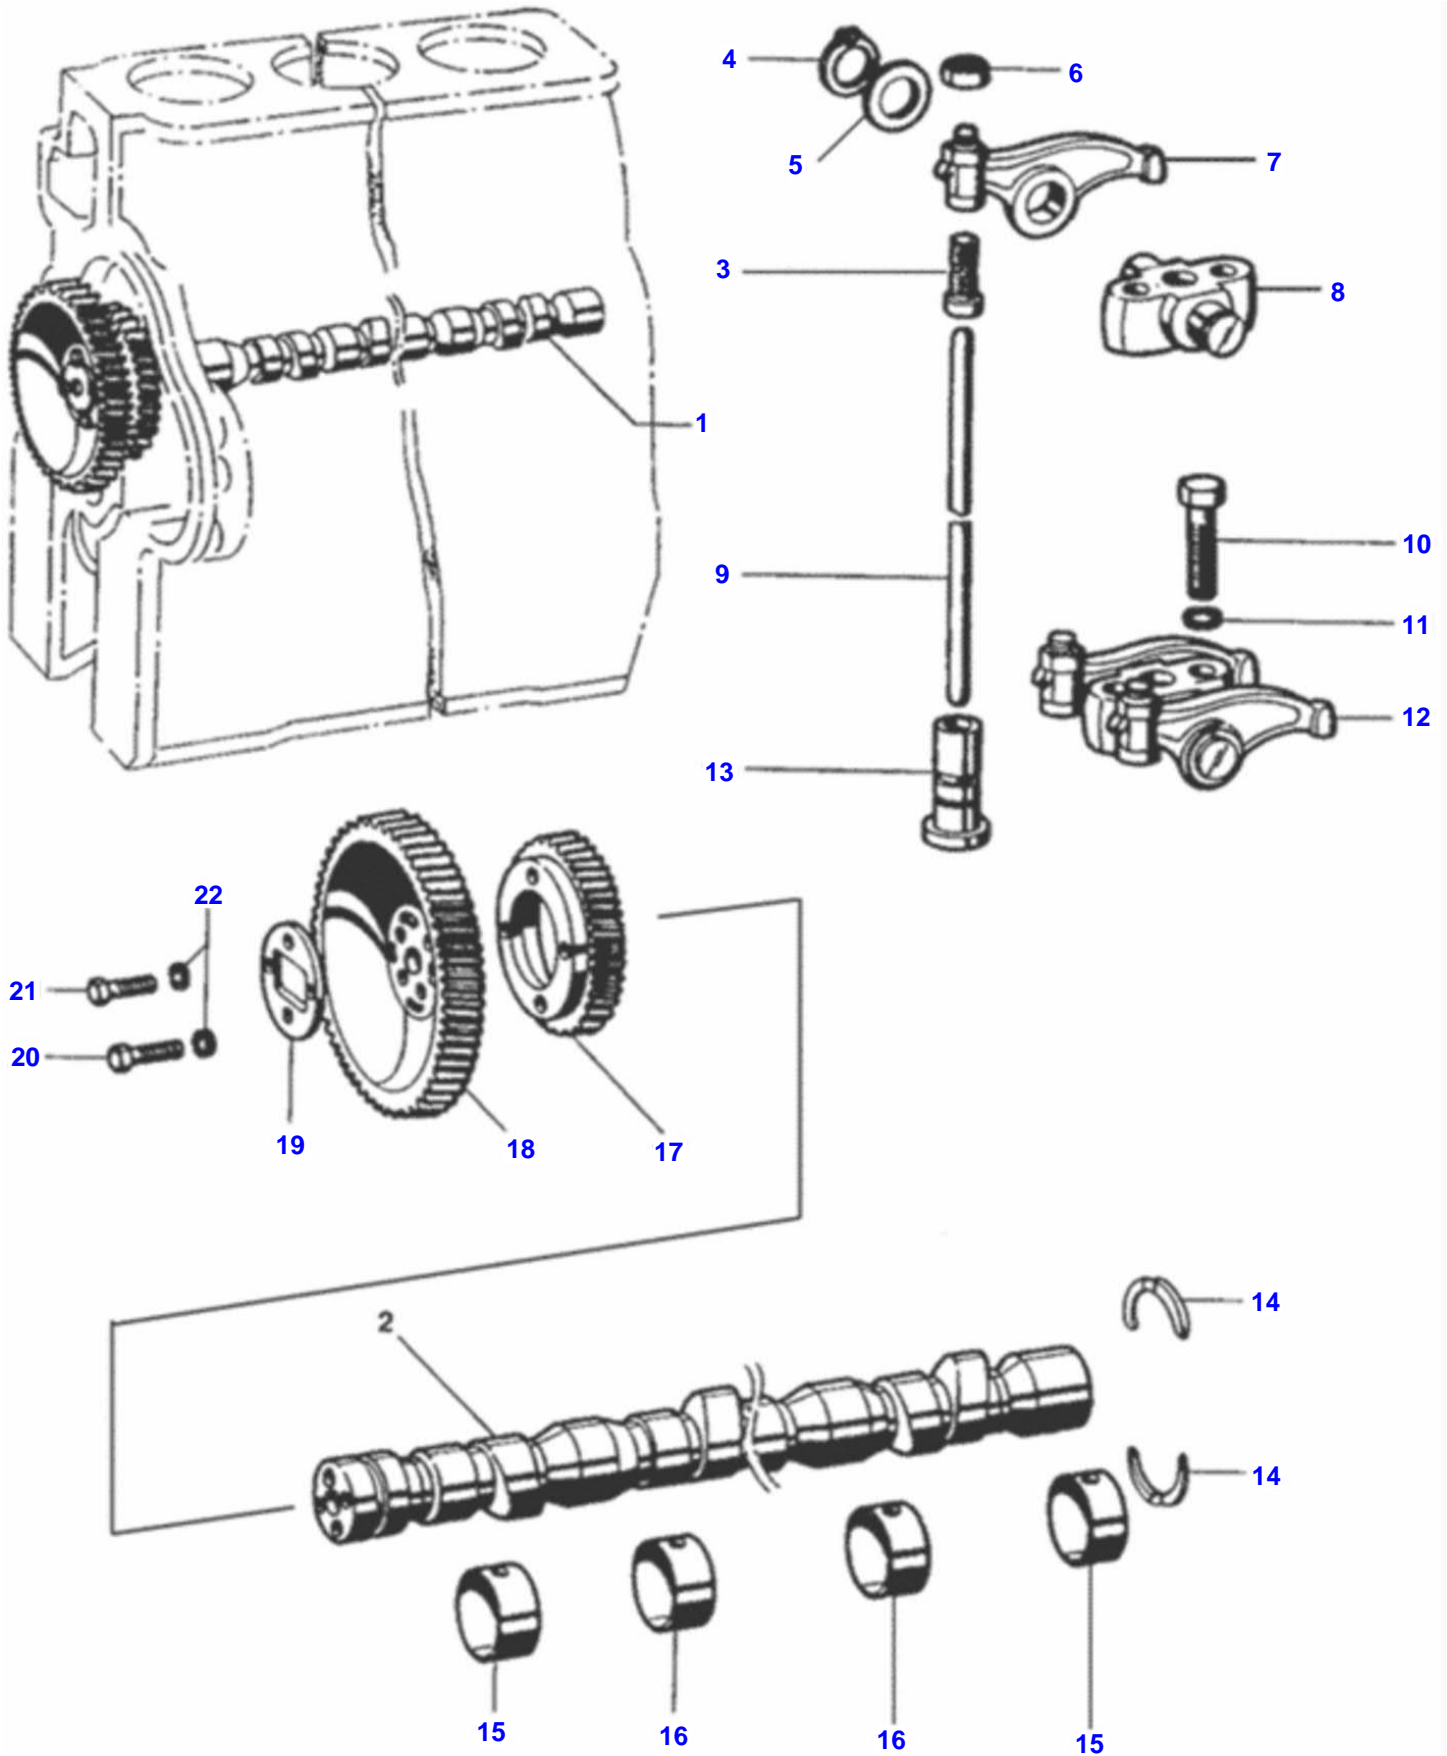

## Front Cover And Flywheel Housing

Item	Part Number	Qty	Description	Comments
1	V133800	1	Front Cover	
2	V111630	2	Nut	
3	V111640	1	Gasket	
4	V111600	1	Protector Plate	
5	V116990	1	Filler Cap	
6	V117000	1	O-Ring	
7	V80962300	1	T.D.C. Indicator	
8	V147380	1	Flywheel Housing	4x2
	V146590	1	Flywheel Housing	4x4
9	V117030	12	Washer	
10	V118470	12	Bolt	
11	V117800	6	Bolt	
12	V117050	6	Spring Washer	
13	V111530	1	Gasket	
14	V111510	1	Rear Cover	
15	V116890	10	Washer	
16	V111540	10	Bolt	
17	V111520	1	Seal	
18	VJD3108	13	Washer	
19	V117090	4	Bolt	
20	V136020	1	Breather Filter	
21	V146600	1	Bracket	
22	VGP3918	2	Clamp	
23	V146610	1	Hose	
24	V111660	3	Bolt	
25	V111500	1	Bolt	
26	V141710	3	Seal Washer	
27	V111560	1	Seal	
28	V110970	1	Seal Cover	
29	V117100	1	Bolt	
30	V117120	5	Bolt	
31	V147390	1	Breather Cover	
32	V111340	1	O-Ring	
33	V111590	1	Dog	
34	V136010	1	Baffle Plate	
35	V117480	2	Spring Washer	
36	V125240	1	Bolt	
37	V147450	1	Gasket	
38	V117490	1	Cover	
39	V111540	2	Bolt	
40	V147200	2	Bolt	
44	V234510	1	Assy Support	4x2
45	V245000	1	Cover	4x2
46	VJB1106	1	Washer	4x2
47	V80189100	1	Protection Cover	4x2

## Cylinder Head

Item	Part Number	Qty	Description
1	V149240	1	Complete
2	V121390	4	Bolt
3	V112620	4	Seal Washer
4	V149330	4	Valve Cover
5	V117380	4	Cylinder
6	V112410	8	Lower Disc
7	V149340	4	Gasket
8	V142270	8	Dog
9	V112550	4	Pipe
10	V112570	4	Hose
11	V112560	8	Clamp
12	V136330	4	Outer Spring
14	V116030	16	Valve Cotter
15	V112450	8	Upper Disc
16	V112480	20	Seal Cover
17	V116020	8	Valve Spring
19	V112580	8	Valve
	V117330	8	Valve Guide Std
20	V148740	8	Dog
21	V136370	8	Nut
22	V116080	8	Washer
23	V133670	8	Nut
24	V119220	8	Dog
25	V117360	4	Intake
26	V112430	4	Intake Valve
27	V112420	4	Exhaust Vale
28	V112640	4	Exhaust
	V112510	4	Exhaust
29	V117300	4	O-Ring
30	VJB1108	8	Nut