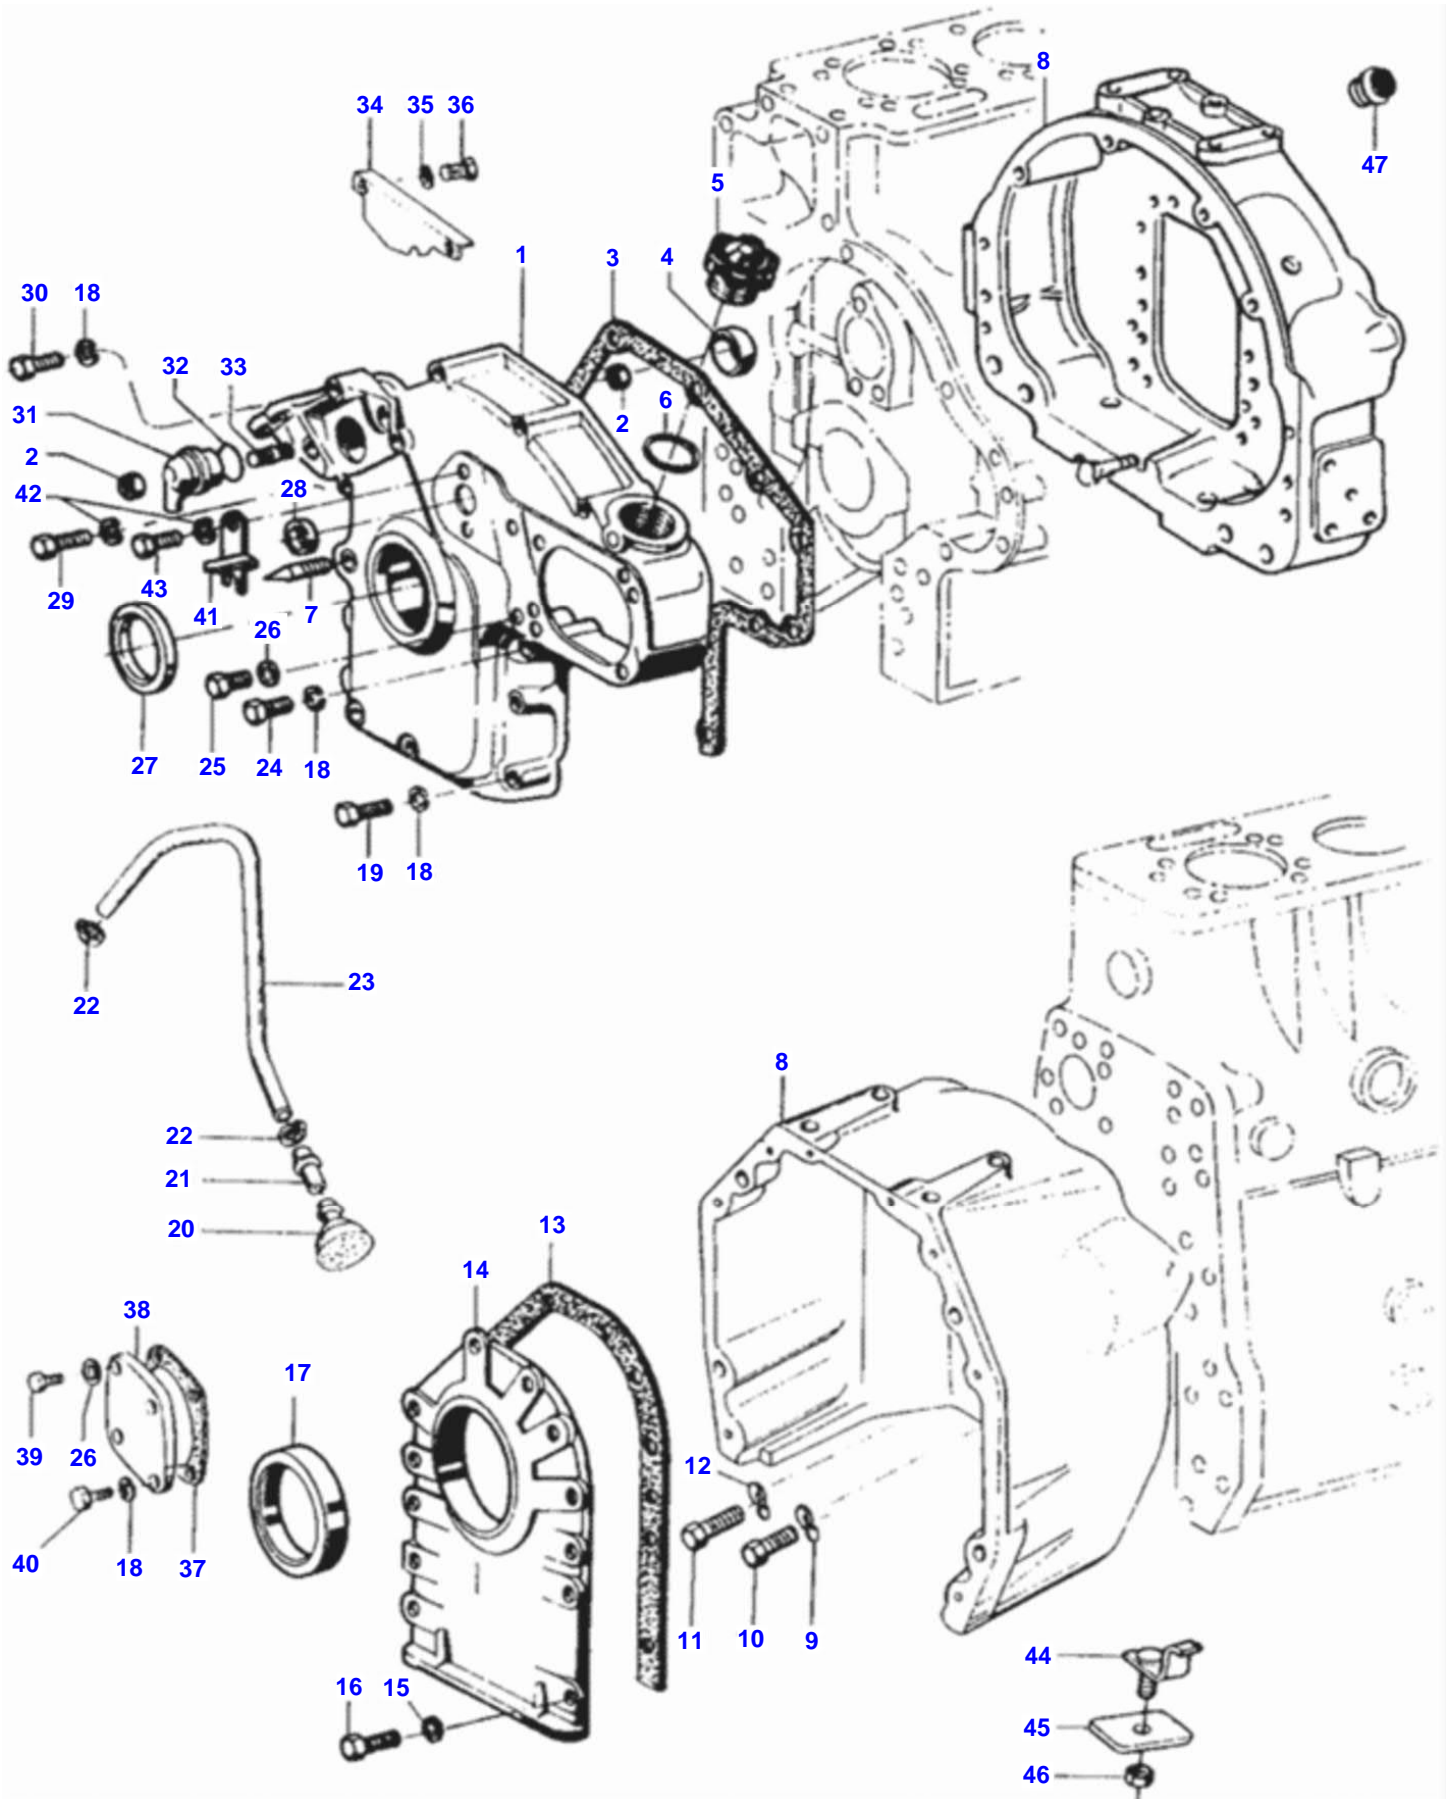

885 TRACTOR (BR) - C088502
0000648

Front Cover And Flywheel Housing

Item	Part Number	Qty	Description	Comments
1	V133800	1	Front Cover	
2	V111630	2	Nut	
3	V111640	1	Gasket	
4	V111600	1	Protector Plate	
5	V116990	1	Filler Cap	
6	V117000	1	O-Ring	
7	V80962300	1	T.D.C. Indicator	
8	V147380	1	Flywheel Housing	4x2
	V146590	1	Flywheel Housing	4x4
9	V117030	12	Washer	
10	V118470	12	Bolt	
11	V117800	6	Bolt	
12	V117050	6	Spring Washer	
13	V111530	1	Gasket	
14	V111510	1	Rear Cover	
15	V116890	10	Washer	
16	V111540	10	Bolt	
17	V111520	1	Seal	
18	VJD3108	13	Washer	
19	V117090	4	Bolt	
20	V136020	1	Breather Filter	
21	V146600	1	Bracket	
22	VGP3918	2	Clamp	
23	V146610	1	Hose	
24	V111660	3	Bolt	
25	V111500	1	Bolt	
26	V141710	3	Seal Washer	
27	V111560	1	Seal	
28	V110970	1	Seal Cover	
29	V117100	1	Bolt	
30	V117120	5	Bolt	
31	V147390	1	Breather Cover	
32	V111340	1	O-Ring	
33	V111590	1	Dog	
34	V136010	1	Baffle Plate	
35	V117480	2	Spring Washer	
36	V125240	1	Bolt	
37	V147450	1	Gasket	
38	V117490	1	Cover	
39	V111540	2	Bolt	
40	V147200	2	Bolt	
44	V234510	1	Assy Support	4x2
45	V245000	1	Cover	4x2
46	VJB1106	1	Washer	4x2
47	V80189100	1	Protection Cover	4x2