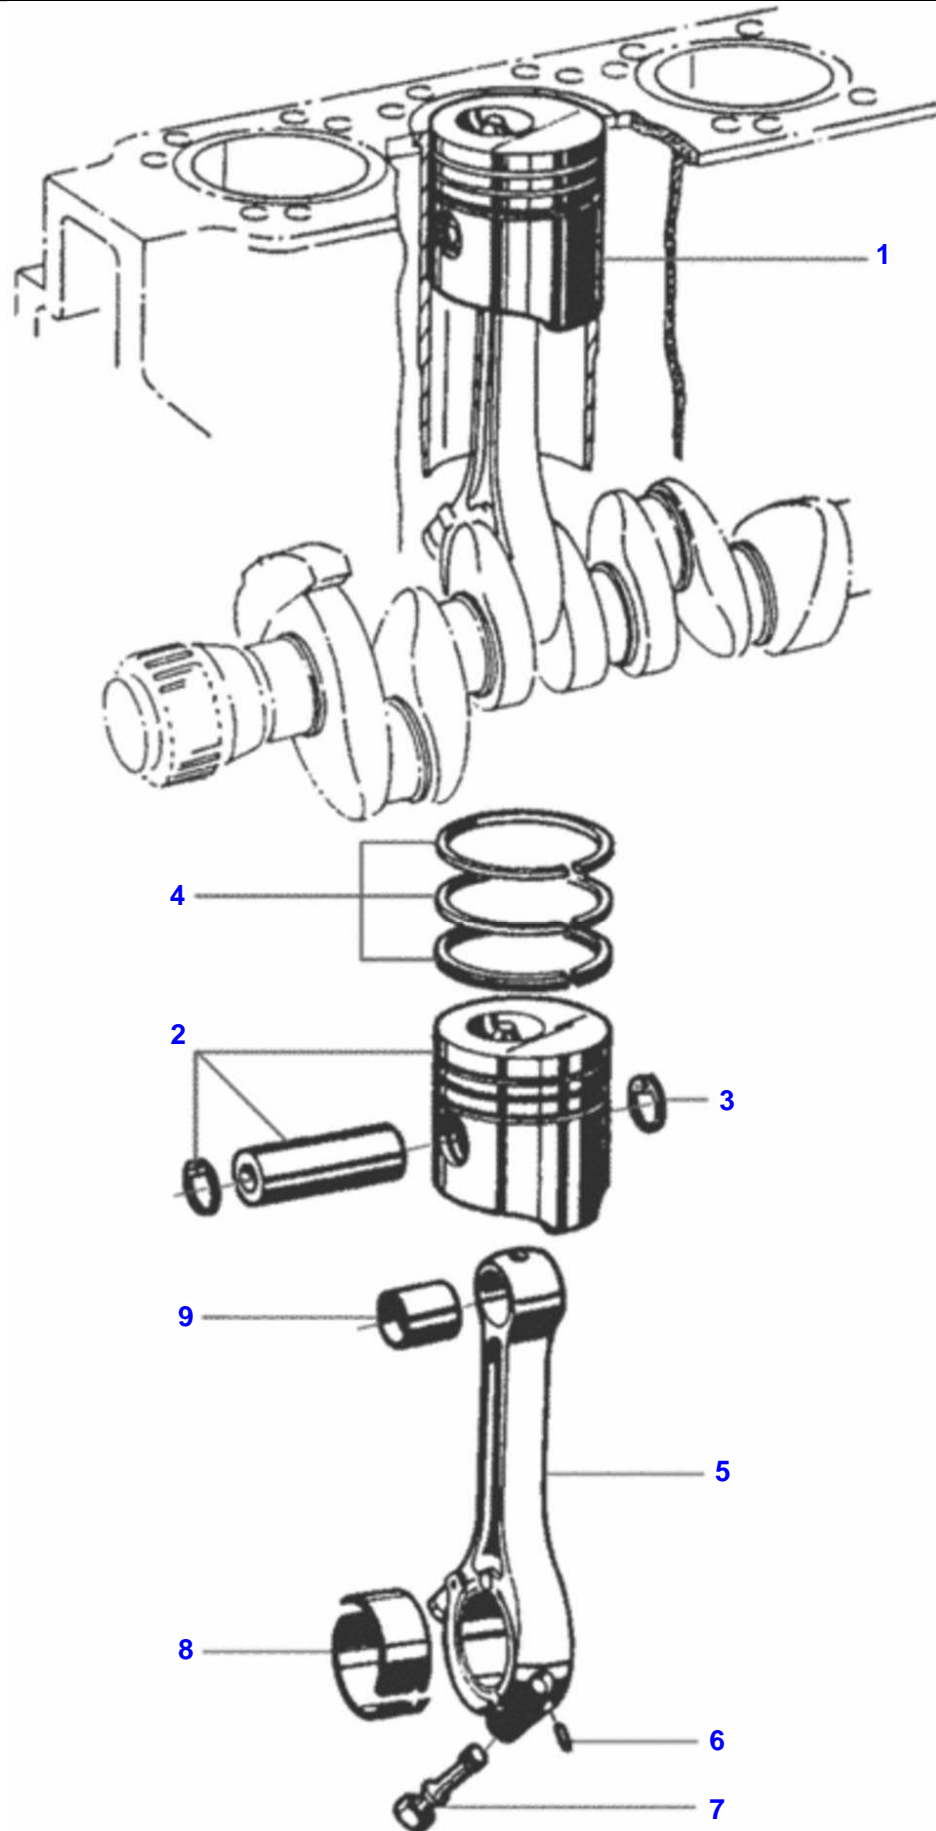

Piston And Rod

Item	Part Number	Qty	Description	Comments
1	V81140300	4	Complete Piston	4x2
2	V149390	4	Piston	4x2
	V81140800	4	Piston	4x4
3	V115990	8	Circlip	4x2
4	V145370	4	Piston Ring Set	4x4
5	V112270	4	Connecting Rod	4x2
6	V116000	4	Pressure Pin	
7	V112300	8	Bolt	
8	V112330	4	Slider Bearing	4x2
	V112350	4	Slider Bearing	4x2
	V112340	4	Slider Bearing	4x2
	V112320	4	Big-End	4x2
	V112310	4	Big-End	4x2
9	V112280	4	Bush	4x2