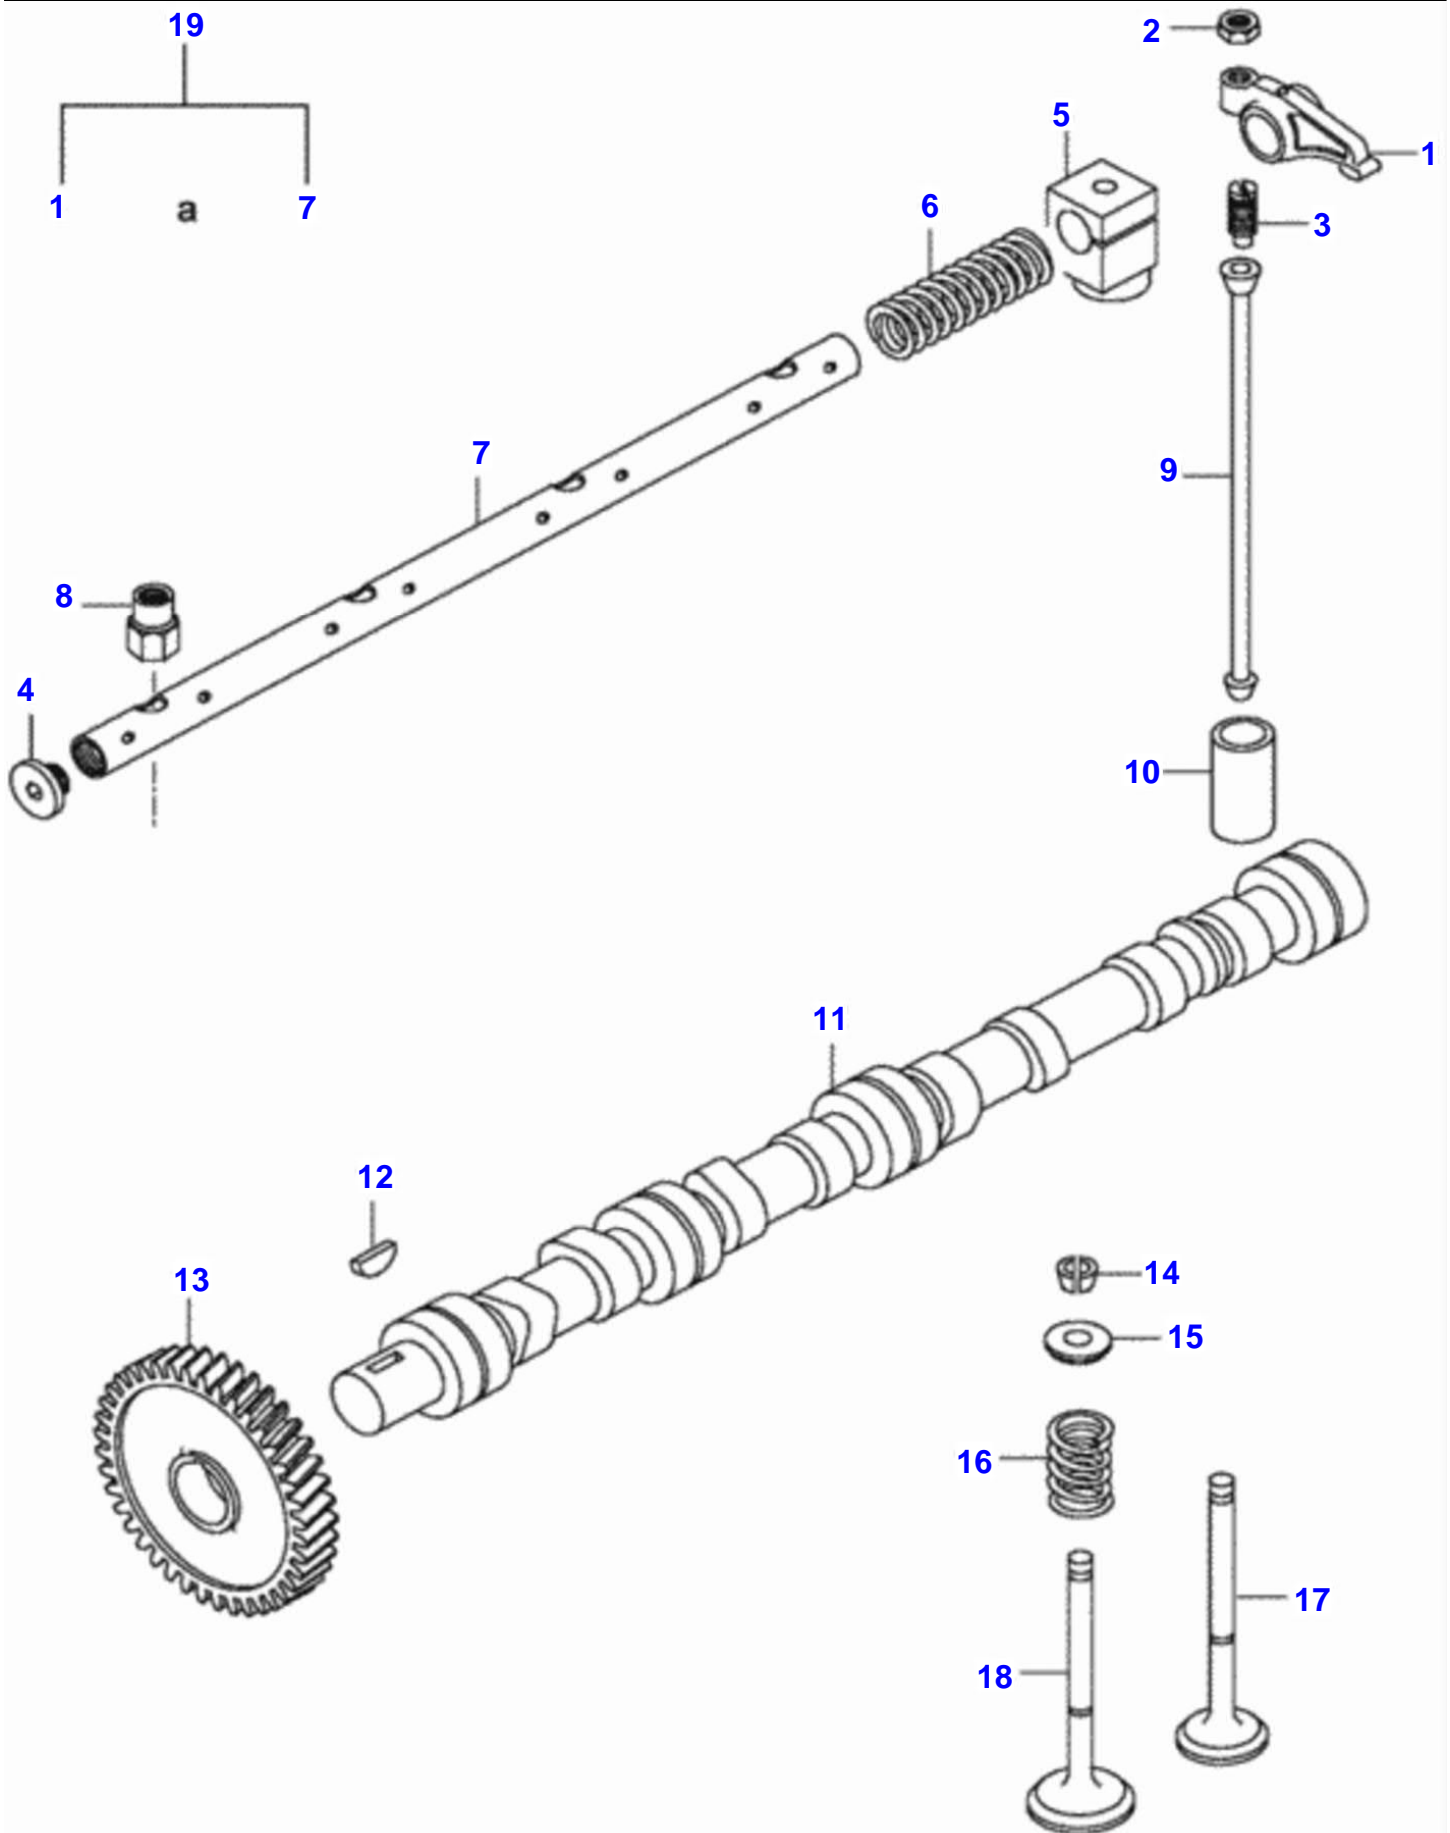

FOOTNOTE [A] DELIVERED ONLY COMPLETE WITH BLOCK

Flywheel And Gear Rim

Item	Part Number	Qty	Description	Comments
1	V836759277	1	Rear Plate	
	V836667303	1	Rear Plate	
2	V836659279	1	Left Support	
3	V581804582	4	Bolt	
4	V504800800	4	Nut	
5	V835324375	1	Reservoir	
6	V528800762	2	Bolt	
7	V602066609	4	Clamp	
8	V836655792	2	Rubber Pipe	
9	V835328356	1	Rubber Pipe	
10	V510600502	2	Nut	
11	V836752443	1	Housing	
12	V598359850	2	Pin	
13	V581705440	2	Bolt	
14	V528702220	14	Bolt	
15	V581705030	6	Screw	
16	V528801800	3	Screw	
17	V500951000	3	Washer	
18	V614500002	1	Seal	S2
19	V836007572	1	Plug	
20	V836538042	1	Flywheel	
21	V836117970	1	Starter Ring	Z=128
22	V836647731	1	Gasket	
23	V836759585	1	Pipe	
24	V602066612	2	Clamp	
25	V602074610	2	Clamp	
26	V504600502	2	Nut	
27	V528800802	2	Bolt	
28	V504601000	3	Nut	
29	V546801800	3	Dog	
30	V528801760	2	Bolt	
31	V31085600	1	Left Gasket	
32	V30229000	1	Gasket	
33	V836659527	1	Bush	
34	V836859311	1	Plug	
35	V500951200	8	Washer	
36	V836659278	2	Right Support	
37	V836538043	1	Flywheel	Ref. 20 e 21
38	V528902230	7	Screw	

Cylinder Head

Item	Part Number	Qty	Description	Comments
1	V836755385	1	Head	
2	V836673175	8	Valve Guide	
3	V836647600	4	Valve Seat	
4	V836647942	7	Pad	
5	V836764156	1	Gasket	S1
6	V836859104	20	Bolt	
7	V546901435	8	Dog	
8	V836746361	1	Cover	
9	V836746362	1	Gasket	S1
10	VHA9089	4	Screw	
11	V836119855	4	Washer	
12	V836012841	4	Washer	S1
13	V846801900	4	Bolt	
14	V836655406	4	Nut	
15	V836119837	1	Connection	
16	V615881822	1	Collet	S1
17	V835329746	1	Clamp	
18	V836647835	1	Nut	
19	V836859110	2	Nut	
20	V836859109	2	Dog	
21	V836647814	1	Hose	
22	V595959140	2	Pin	
24	V836640252	1	Eyelet	
25	V836659103	1	Spring	