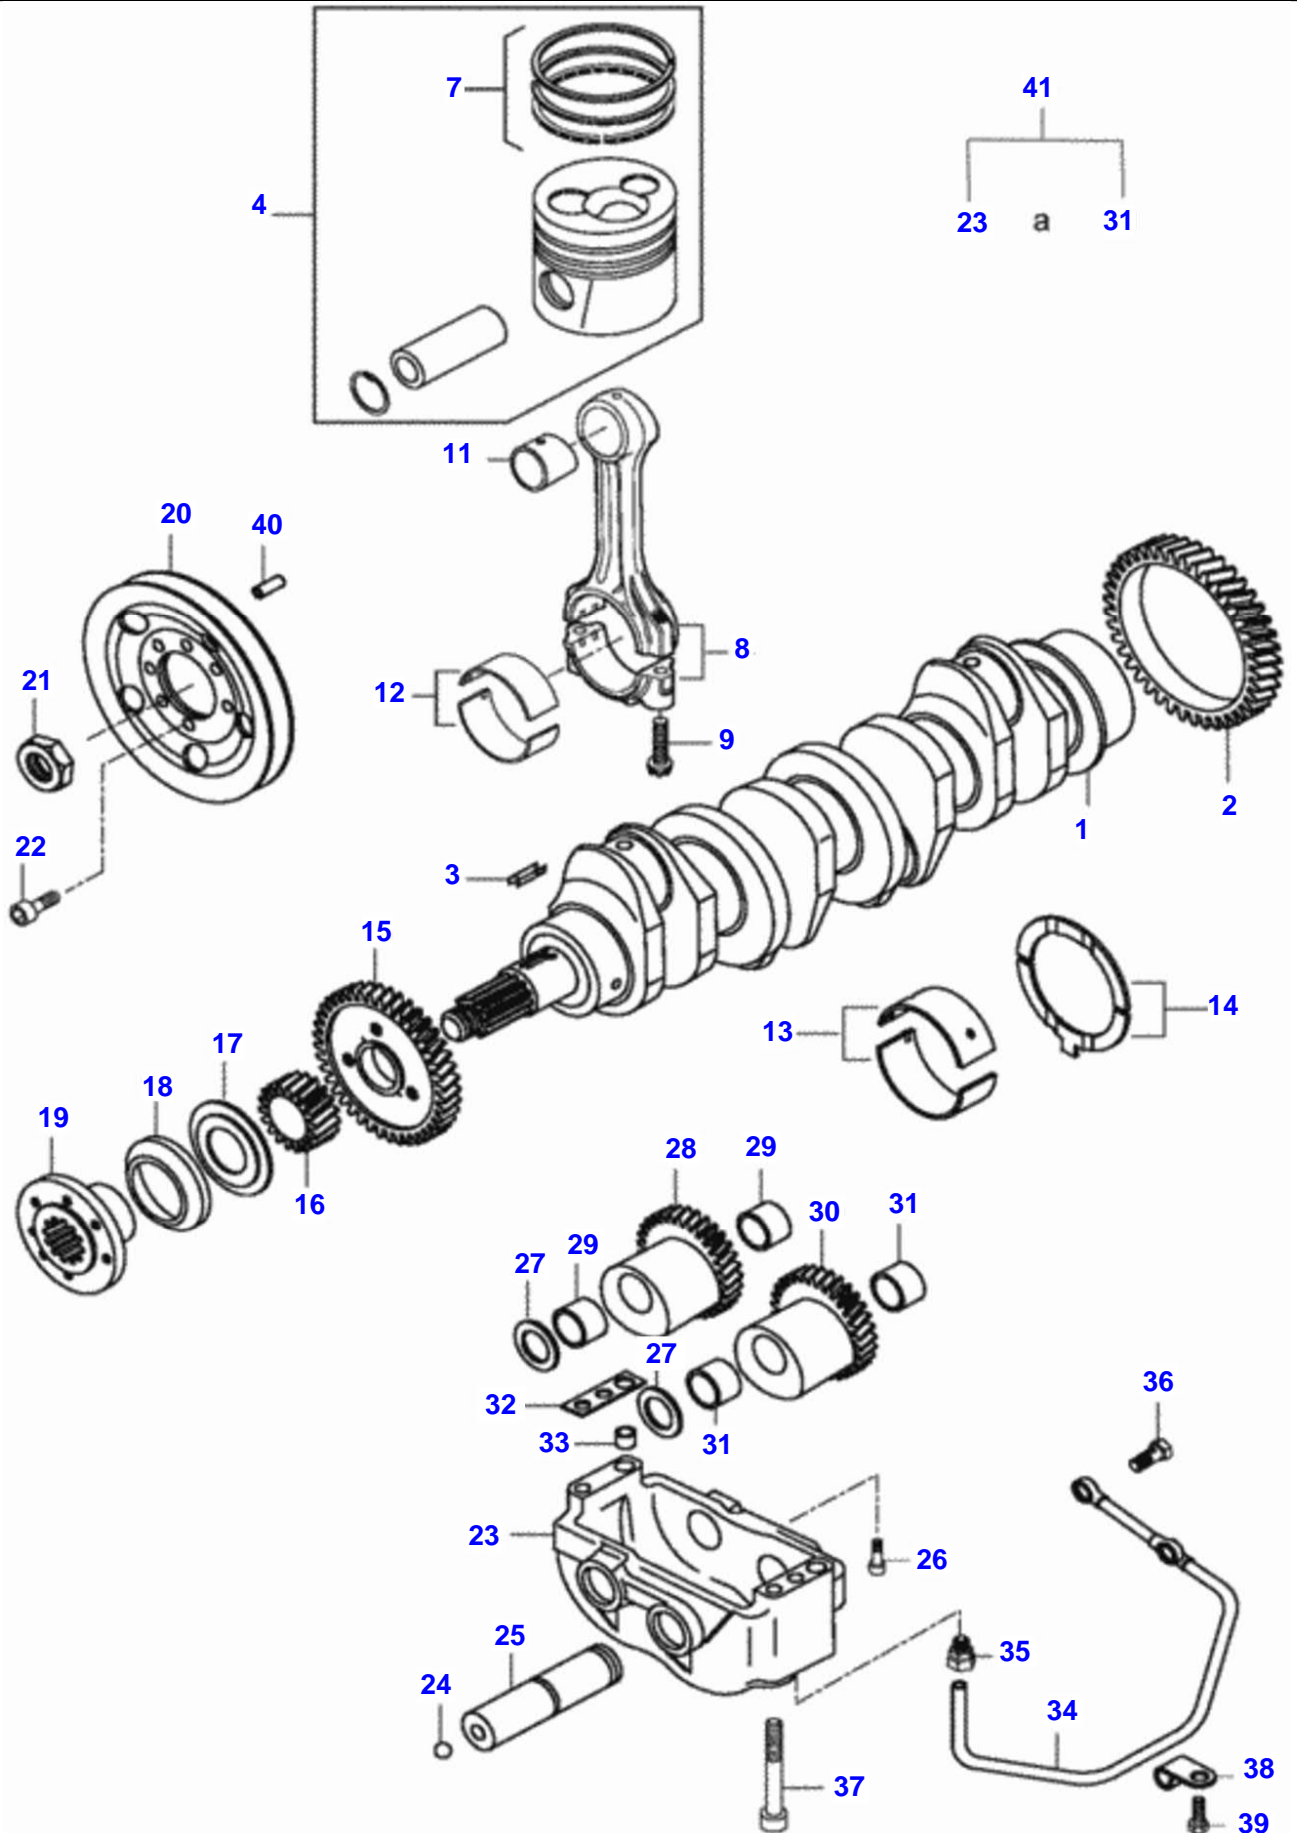

900 TRACTOR (BR) - C090002
00002074

Crankshaft Mechanism

Item	Part Number	Qty	Description	Comments
1	V836747324	1	Crankshaft	
2	V836124524	1	Gear	
3	V603345110	1	Key	
4	V836659702	4	Complete Piston	USA
	V88605300	4	Complete Piston	VDB
7	V836640126	4	Piston Ring Set	
8	V836666430	4	Conrod	1935 - 1954 g
	V836666431	4	Conrod	1955 - 1974 g
	V836666433	4	Conrod	1995 - 2014 g
	V836666434	4	Conrod	2015 - 2034 g
	V836666435	4	Conrod	2035 - 2054 g
	V836666436	4	Conrod	2055 - 2074 g
	V836666432	4	Conrod	1975 - 1994 g
9	V836864141	8	Screw	
11	V836110646	4	Bush	
12	V836112765	3	Slider Bearing	
	V836112767	3	Slider Bearing	
	V836110552	4	Big End Bearing	
	V836112762	3	Slider Bearing	
	V836112763	3	Slider Bearing	
13	V836655514	5	Big-end Bearing	
	V836655537	4	Big-end Bearing	
	V836655538	4	Big-end Bearing	
	V836655539	4	Big-end Bearing	
	V836655536	4	Big-end Bearing	
14	V836120332	2	Washer	0,10mm
	V836120333	2	Washer	0,20mm
	V836119459	2	Washer	
15	V836119550	1	Gear	
16	V836122840	1	Gear	
17	V836129781	1	Ring	
18	V836136271	1	Dustcap	
19	V836846463	1	Hub	
20	V836655449	1	Pulley	
21	V836647310	1	Nut	
22	V581804600	6	Bolt	
23	V836747348	1	Housing	
24	V616810103	2	Ball	
25	V836146879	2	Shaft	
26	V581804202	2	Bolt	
27	V836146880	4	Washer	
28	V836146877	1	Gear	Ref. 29
29	V836146876	2	Bush	
30	V836146878	1	Gear	Ref. 31
31	V836146876	2	Bush	
32	V836119920		Shim	
33	V598359850	2	Pin	
34	V836747478	1	Pipe	
35	V641016008	1	Connection	
36	V640435008	2	Bolt	
37	V581805170	4	Allen Bolt	
38	V602071608	1	Clamp	
39	VHA6313	1	Screw	
40	V595959140	1	Pin	
41	V836766123	1	Engine	Ref. 23 a 31