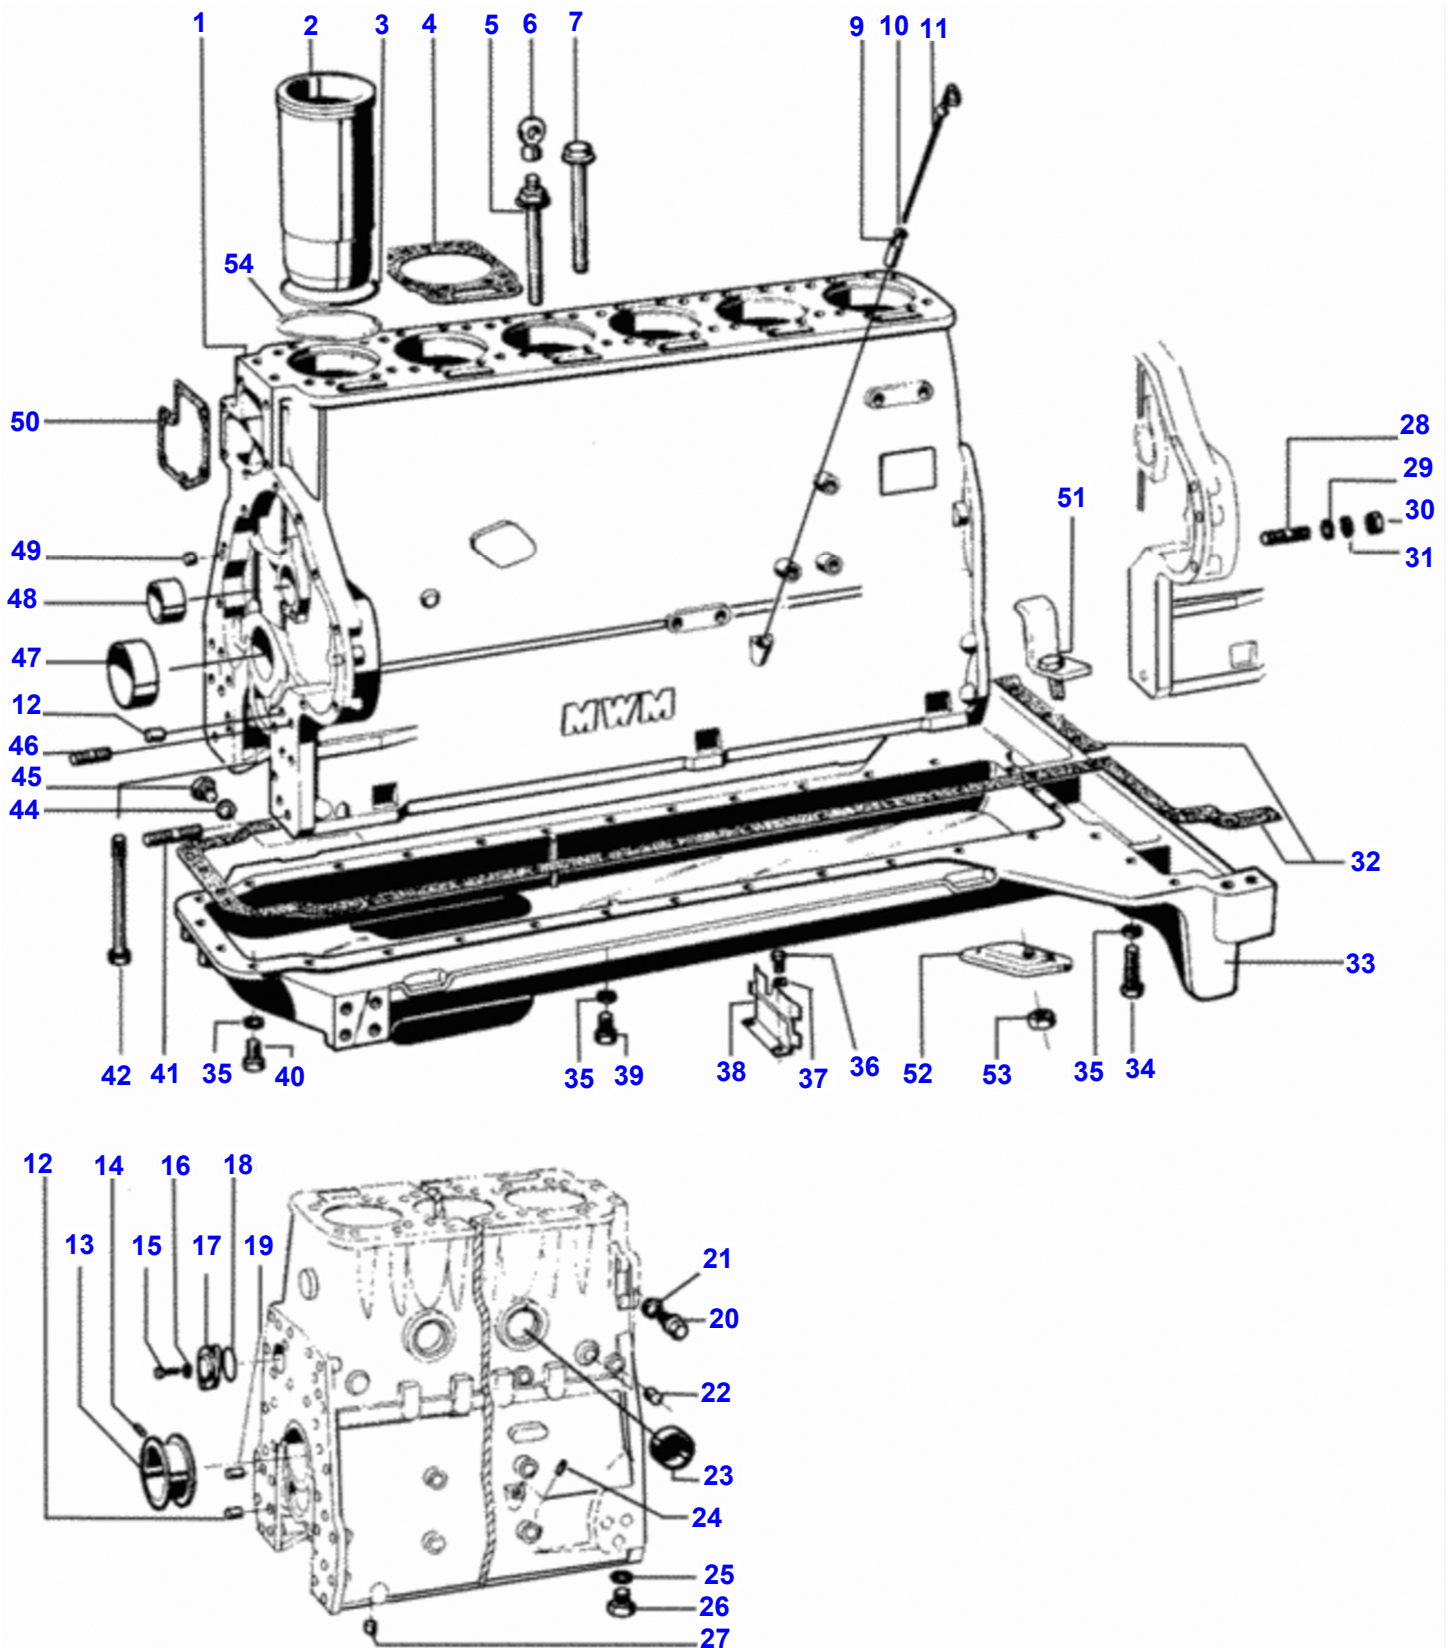

1280R TRACTOR (BR) - C128003
00000690

Cylinder Block

Item	Part Number	Qty	Description	Comments
1	V81217200	1	Cylinder Block	1280
	V81299700	1	Cylinder Block	1280R
2	V116840	6	Cylinder Liner	
3	V149320	12	O-Ring	
4	V149300	6	Cylinder	
5	V111000	2	Cylinder	
6	V111140	2	Lift Ring	
7	V110990	22	Bolt	
9	V135890	1	Pipe	
10	V111210	1	O-Ring	
11	V135870	1	Dipstick	
12	V142730	4	Guide Pin	
13	V81284700	1	Big-End	
	V81298200	1	3Rd	
	V81298000	1	1St	
	V81298100	1	2Nd	
	V81298300	1	4Th	
14	V111030	7	Pressure Pin	
15	V117190	2	Bolt M8X35Mm	
16	V116890	2	Washer	
17	V146530	1	Seal Cover	
18	V117710	1	O-Ring	
19	V142740	2	Guide Pin	
20	V148730	1	Plug 3/8-18 Npsf	
21	V116310	1	Collet	
22	V141340	9	Pad	
23	V111450	5	Seal Cover	
24	V141350	1	Seal Cover	
25	V117730	1	Seal Washer	
26	V112700	1	Bolt	
27	V142370	2	Pad	
28	V116930	4	Dog	
29	V116940	4	Washer	
30	VJB1110	4	Nut	
31	V116950	4	Tooth Washer	
32	V115710	1	Gasket Sump	
33	V117740	1	Sump	
34	V120700	3	Bolt	
35	VJD3108	39	Washer	
36	V117760	2	Bolt	
37	VJD3108	2	Washer	
38	V115660	1	Balance Plate	
39	V117100	30	Bolt	
40	V117770	6	Bolt	
41	V111360	2	Dog	
42	V110990	14	Bolt	
44	V81288900	1	Seal Washer	
45	V81288800	1	Sump Plug	
46	V115720	4	Dog	
47	V111230	6	Slider Bearing	
	V111240	6	Slider Bearing	
	V111250	6	Slider Bearing	
	V111260	6	Slider Bearing	
	V111220	6	Big-End	
48	V110980	1	Bush	
49	V142360	3	Seal Pin	
50	V111120	1	Gasket	
51	V195810	1	Bracket	
52	V229600	1	Cover	
53	VJB1106	1	Washer	
54	V143930	1	Shim 0.05Mm	[A]
	V143960	1	Shim 0.20 Mm	[A]
	V143940	1	Shim 0.10 Mm	[A]
	V143950	1	Shim 0.15 Mm	[A]
999	V141100	1	Dipstick Kit	Ref. 9 e 10