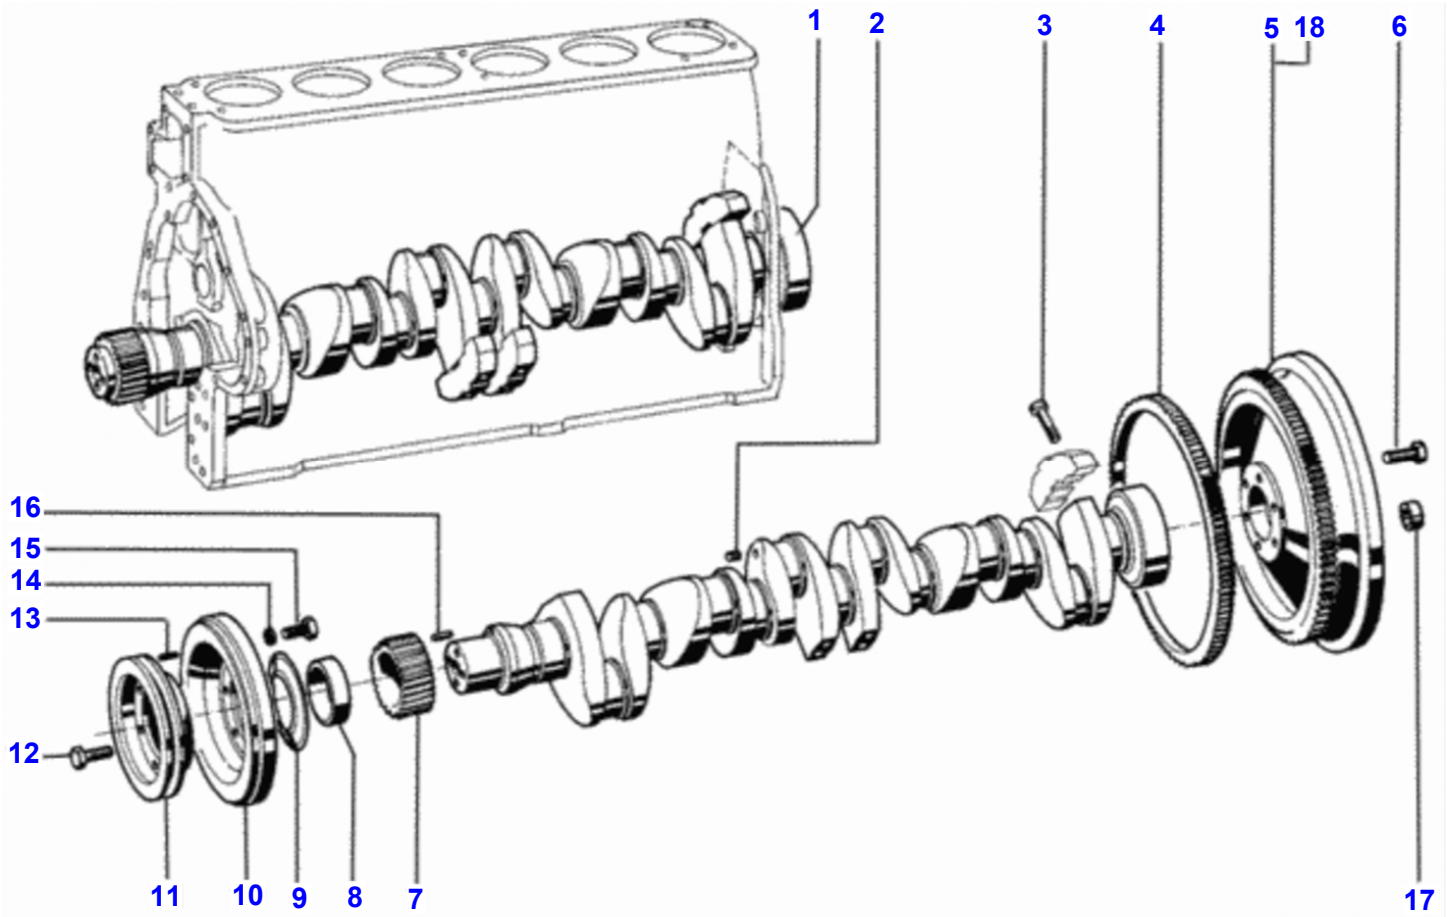

1280R TRACTOR (BR) - C128003
0000696

Crankshaft Mechanism

Item	Part Number	Qty	Description	Comments
1	V81364300	1	Complete	
2	V142390	6	Pad	
3	V111920	8	Bolt	
4	V222340	1	Flywheel	
5	V81205100	1	Flywheel	
6	V111880	6	Bolt	
7	V111800	1	Gear	
8	V137580	1	Bush	
9	V111890	1	Dust Deflector	
10	V81290700	1	Vibration Damper	
11	V146050	1	Pulley	
12	V111880	4	Bolt	
13	V142780	1	Key	
14	VJD3110	6	Pressure Washer	
15	VHA9089	6	Screw	
16	V118680	1	Key	
17	V111900	1	Spacer Bushing	
18	V81205000	1	Flywheel	[A]

FOOTNOTE [A] FOR DOUBLE CLUTCH