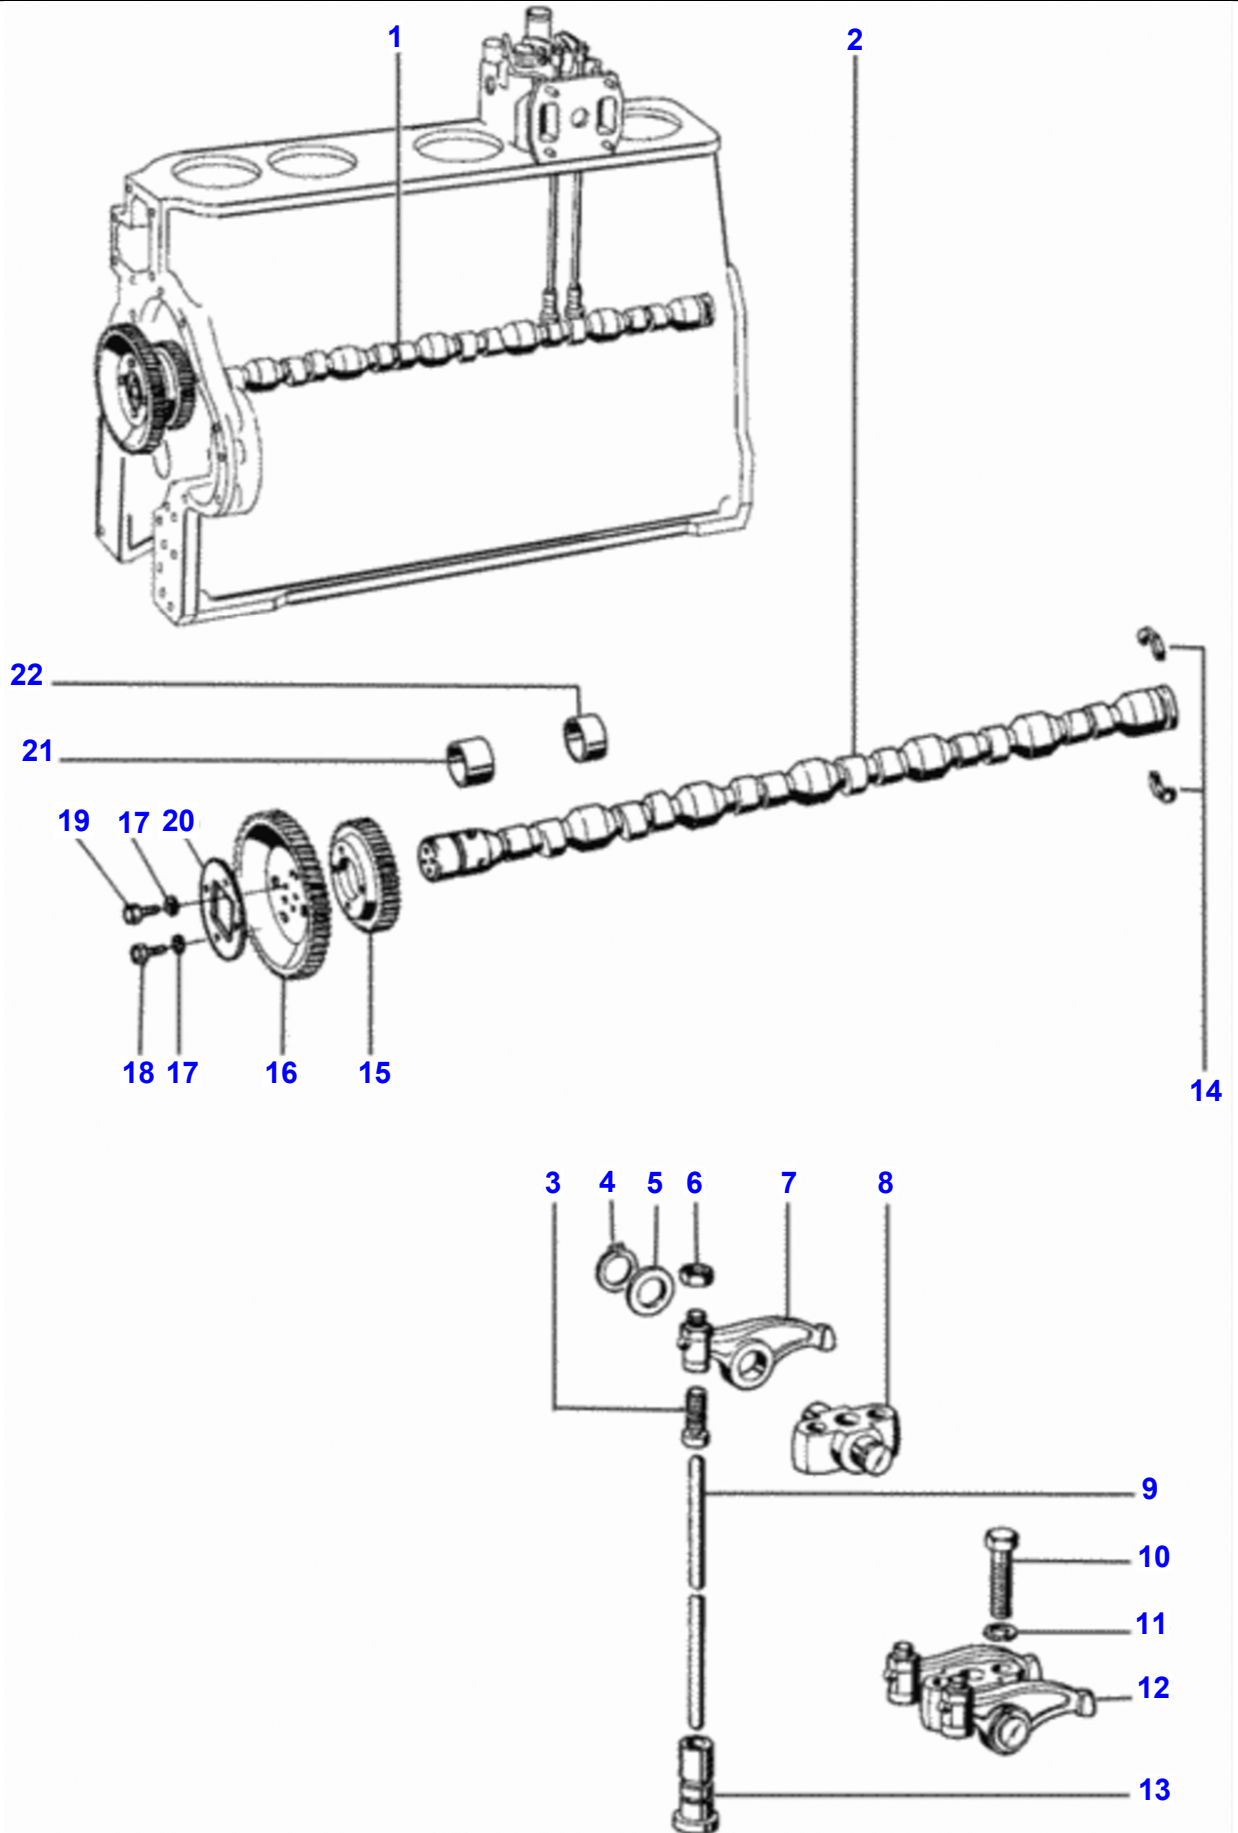

1280R TRACTOR (BR) - C128003
0000695

Valve Mechanism

Item	Part Number	Qty	Description	Comments
1	V80971500	1	Complete	
2	V81277000	1	Valve	1280R
	V80971600	1	Valve	1280
3	V112170	12	Adjusting Screw	
4	V112190	12	Circlip	
5	V112180	12	Rocker	
6	VJB1108	12	Nut	
7	V149370	12	Assy Rocker Arm	
8	V149350	6	Rocker	
9	V112201	12	Push Rod	
10	V117150	12	Bolt	
11	VJD3110	12	Pressure Washer	
12	V149360	6	Complete	
13	V112210	12	Rocker	
14	V115950	1	Setting Ring	
15	V112000	1	Gear	
16	V111990	1	Gear	
17	VJD3108	8	Washer	
18	V117190	4	Bolt M8X35Mm	
19	V80974600	4	Bolt	
20	V112020	1	Lock	
21	V112120	2	Bushing	
22	V112130	5	Bushing