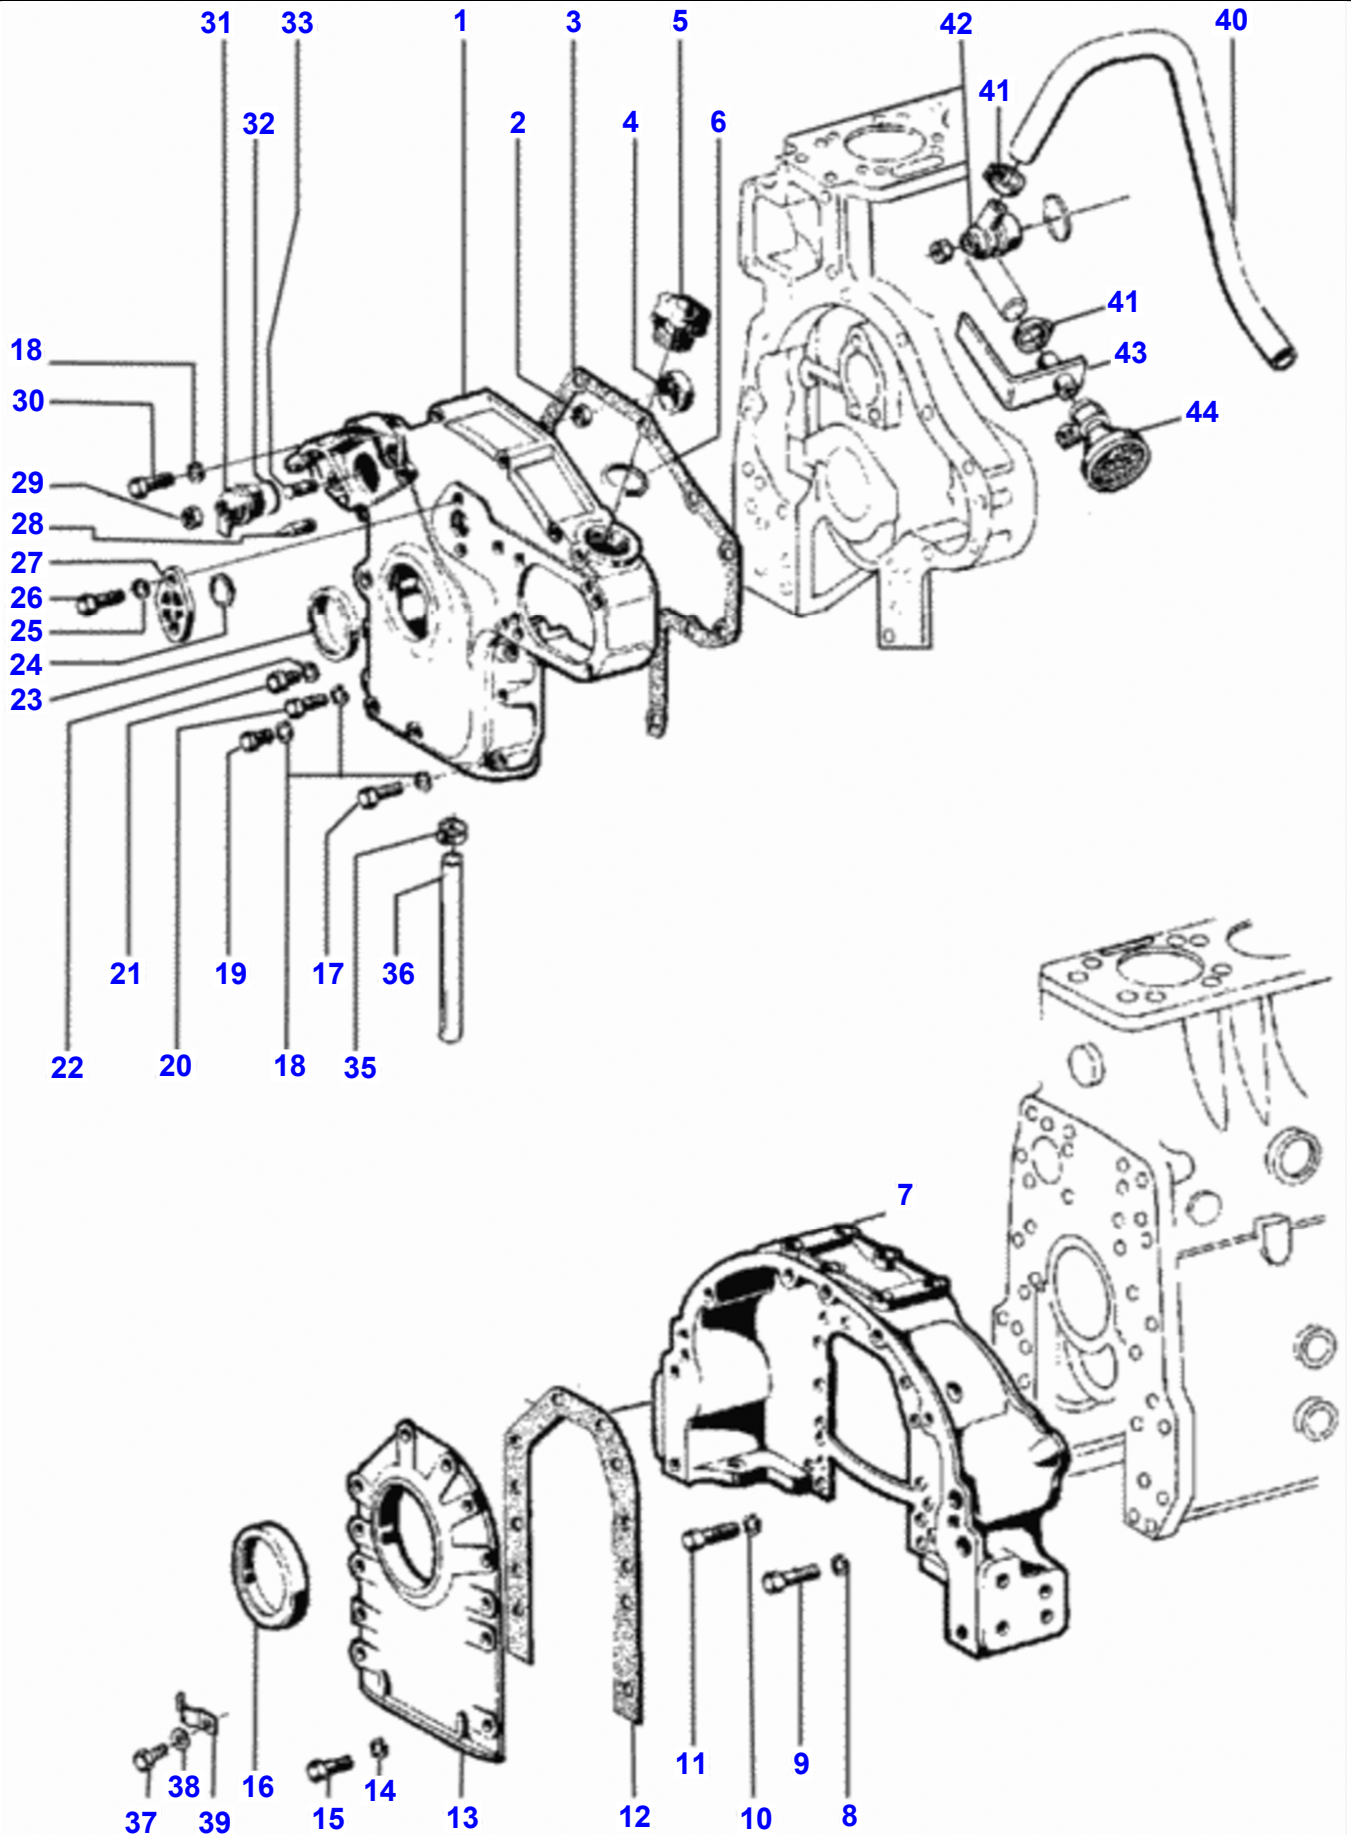

1280R TRACTOR (BR) - C128003
00000692

Front Cover And Flywheel Housing

Item	Part Number	Qty	Description
1	V115750	1	Front Cover
2	V111630	1	Nut
3	V111640	1	Gasket
4	V111600	1	Protector Plate
5	V116990	1	Filler Cap
6	V127740	1	Rubber Ring
7	V148750	1	Flywheel Housing
8	V117030	12	Washer
9	V118470	12	Bolt
10	V117050	6	Spring Washer
11	V149150	6	Bolt
12	V111530	1	Gasket
13	V111510	1	Rear Cover
14	V116890	10	Washer
15	V117190	10	Bolt M8X35Mm
16	V111520	1	Seal
17	V117090	4	Bolt
18	VJD3108	13	Washer
19	V117100	1	Bolt
20	V111660	3	Bolt
21	V111500	1	Bolt
22	V141710	1	Seal Washer
23	V111560	1	Seal
24	V117810	1	Rubber Ring
25	V116890	2	Washer
26	VHA6323	2	Screw
27	V115840	1	Seal Cover
28	V117820	1	Timing Indicator
29	V111630	1	Nut
30	V117120	5	Bolt
31	V111570	1	Breather Cover
32	V111340	1	O-Ring
33	V111590	1	Dog
35	VGP3918	1	Clamp
36	V115770	1	Hose
37	VHA6322	1	Screw
38	VJD0408	1	Washer
39	V224510	1	Clamp
40	V136070	1	Hose
41	VGP3918	2	Clamp
42	V136050	1	Breather Cover
43	V136040	1	Bracket
44	V136020	1	Breather Filter