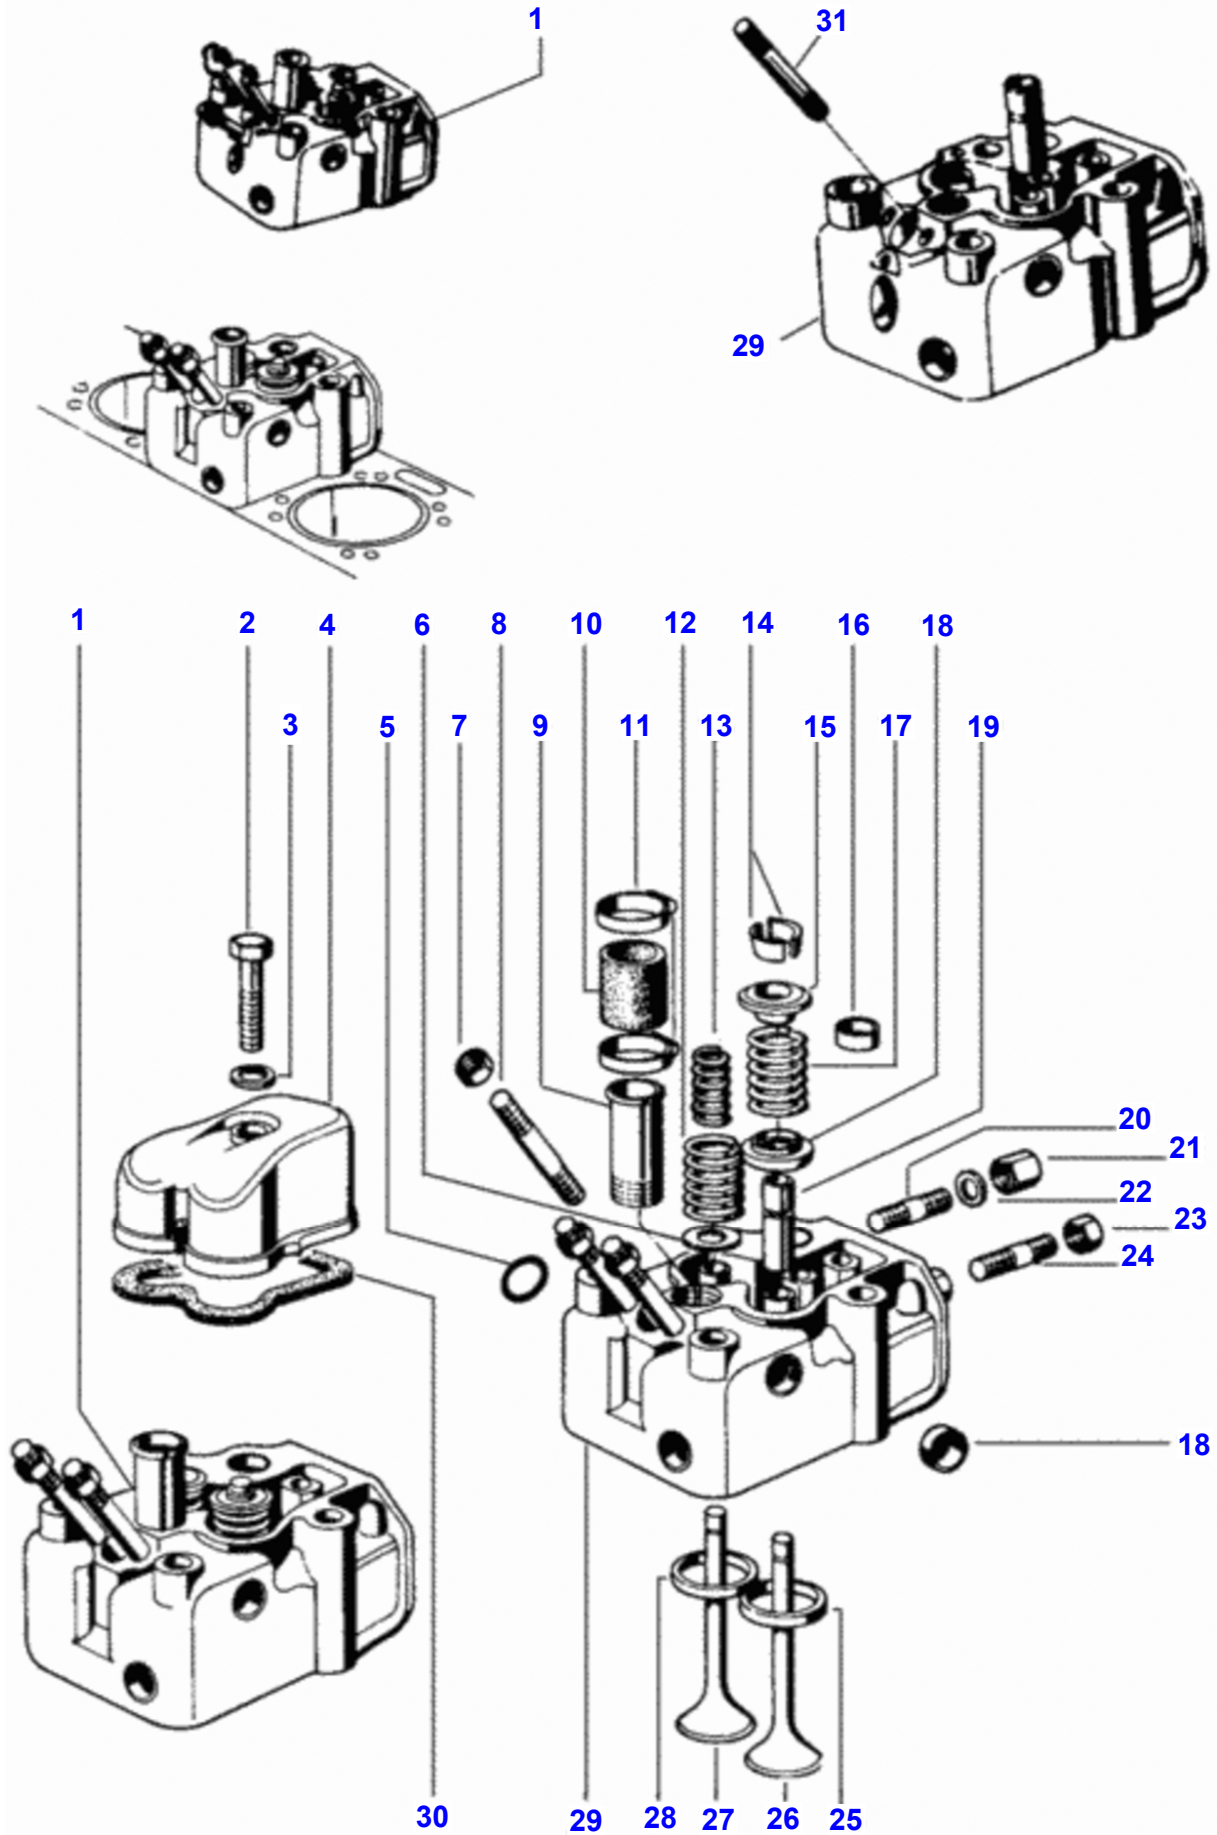

1280R TRACTOR (BR) - C128003
0000694

Cylinder Head

Item	Part Number	Qty	Description
1	V81173100	6	Complete
2	V121390	6	Bolt
3	V112620	6	Seal Washer
4	V149330	6	Valve Cover
5	V117300	6	O-Ring
6	V136320	6	Lower Disc
7	VJB1108	12	Nut
8	V142270	12	Dog
9	V112550	6	Pipe
10	V112570	6	Hose
11	VGP3918	12	Clamp
12	V136330	6	Outer Spring
13	V136340	6	Inner Spring
14	V116030	24	Valve Cotter
15	V112450	12	Upper Disc
16	V146330	30	Seal Cover
17	V116020	12	Valve Spring
18	V81348000	6	Specil
19	V117330	12	Valve Guide Std
	V81291200	12	Valve
20	V117350	12	Dog
21	V112540	12	Nut
22	V116080	12	Washer
23	V133670	12	Nut
24	V119220	12	Dog
25	V117360	6	Intake
26	V112430	6	Intake Valve
27	V112420	6	Exhaust Vale
28	V112510	6	Exhaust
29	V148940	6	Cylinder
30	V149340	6	Gasket
31	V140090	12	Dog