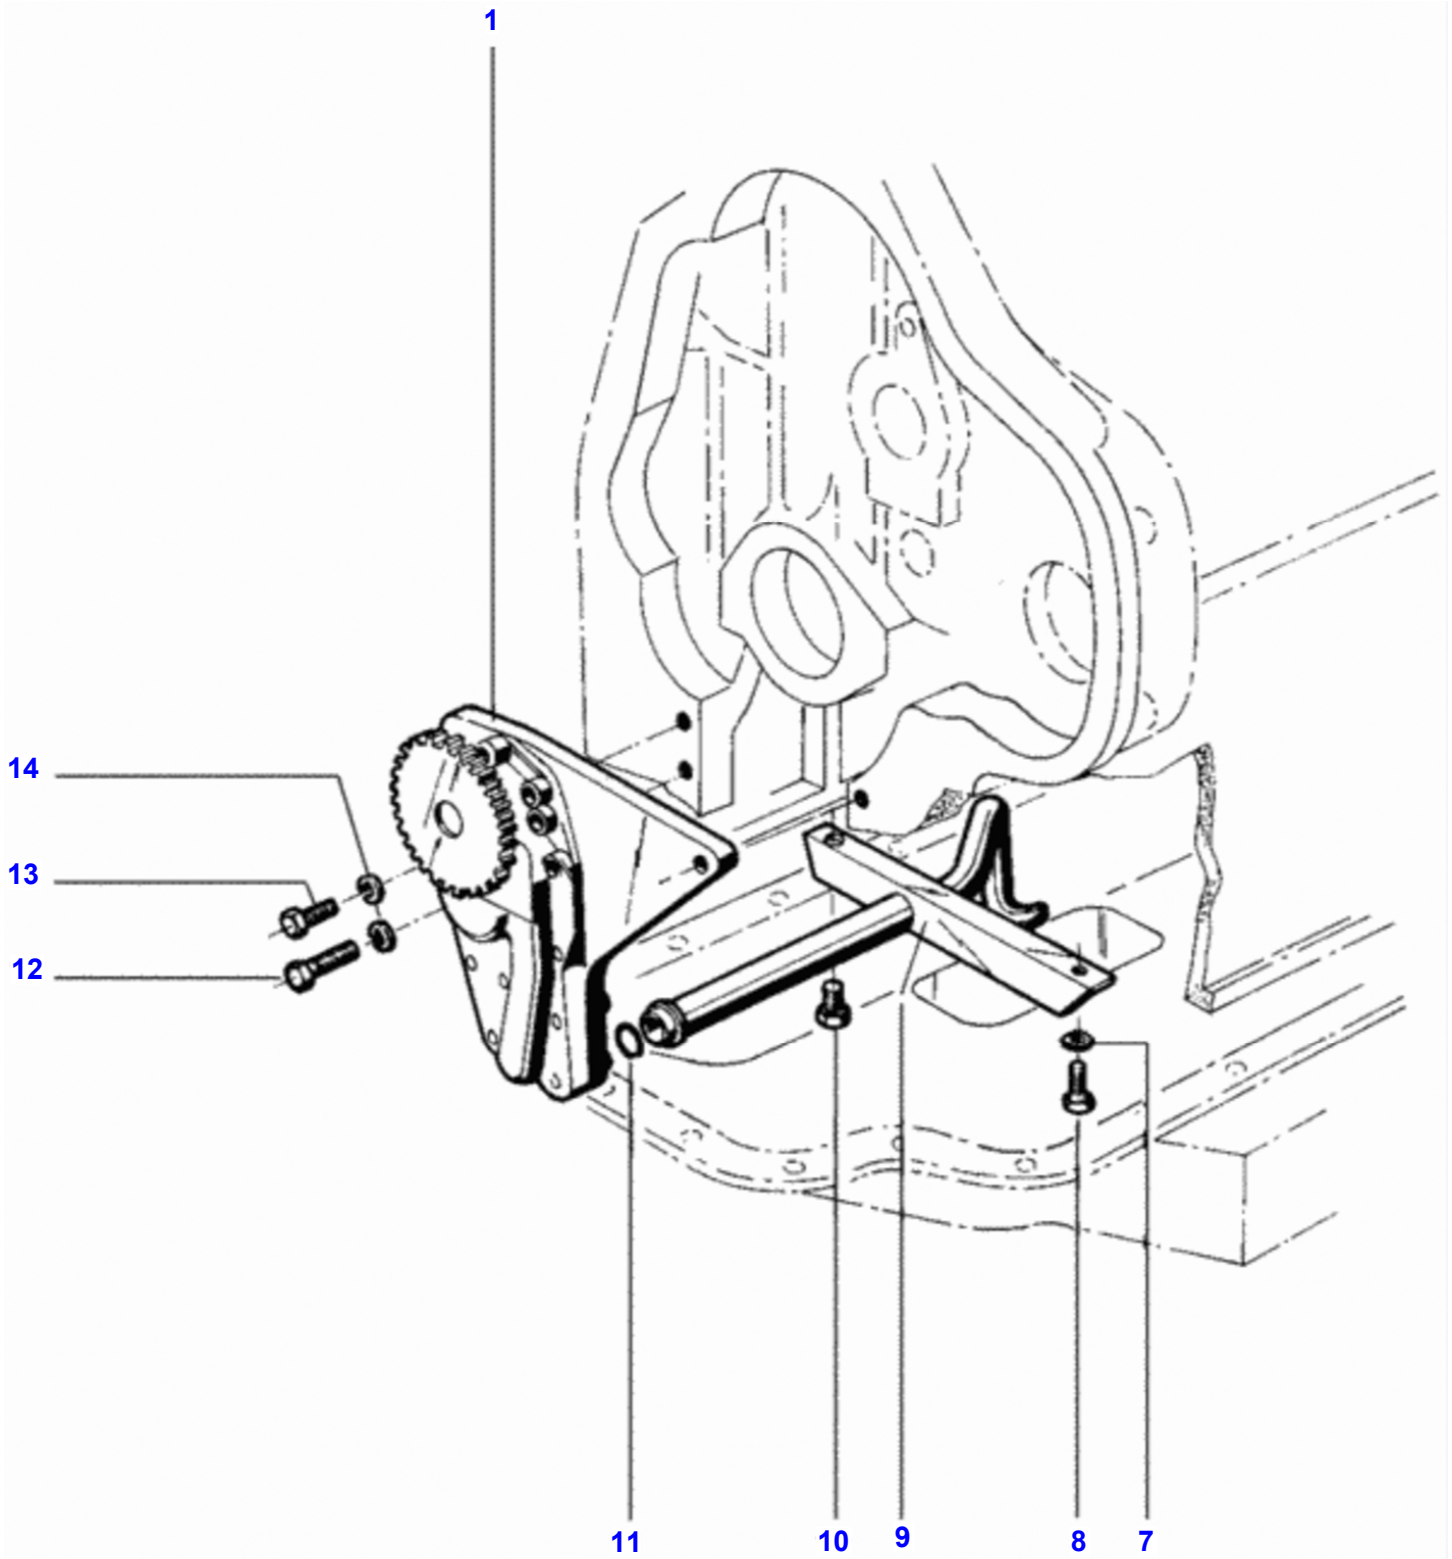

Piston And Rod

Item	Part Number	Qty	Description	Comments
1	V81140300	6	Complete Piston	Ref. 2,3,4
2	V149390	6	Piston	
3	V145370	6	Piston Ring Set	
4	V136230	12	Circlip	
5	V112270	6	Connecting Rod	
6	V116000	6	Pressure Pin	
7	V112300	12	Bolt	
8	V112310	6	Big-End	
	V112320	6	Big-End	
	V112330	6	Slider Bearing	
	V112340	6	Slider Bearing	
	V112350	6	Slider Bearing	
9	V112280	6	Bush	

1280R TRACTOR (BR) - C128003
0000699