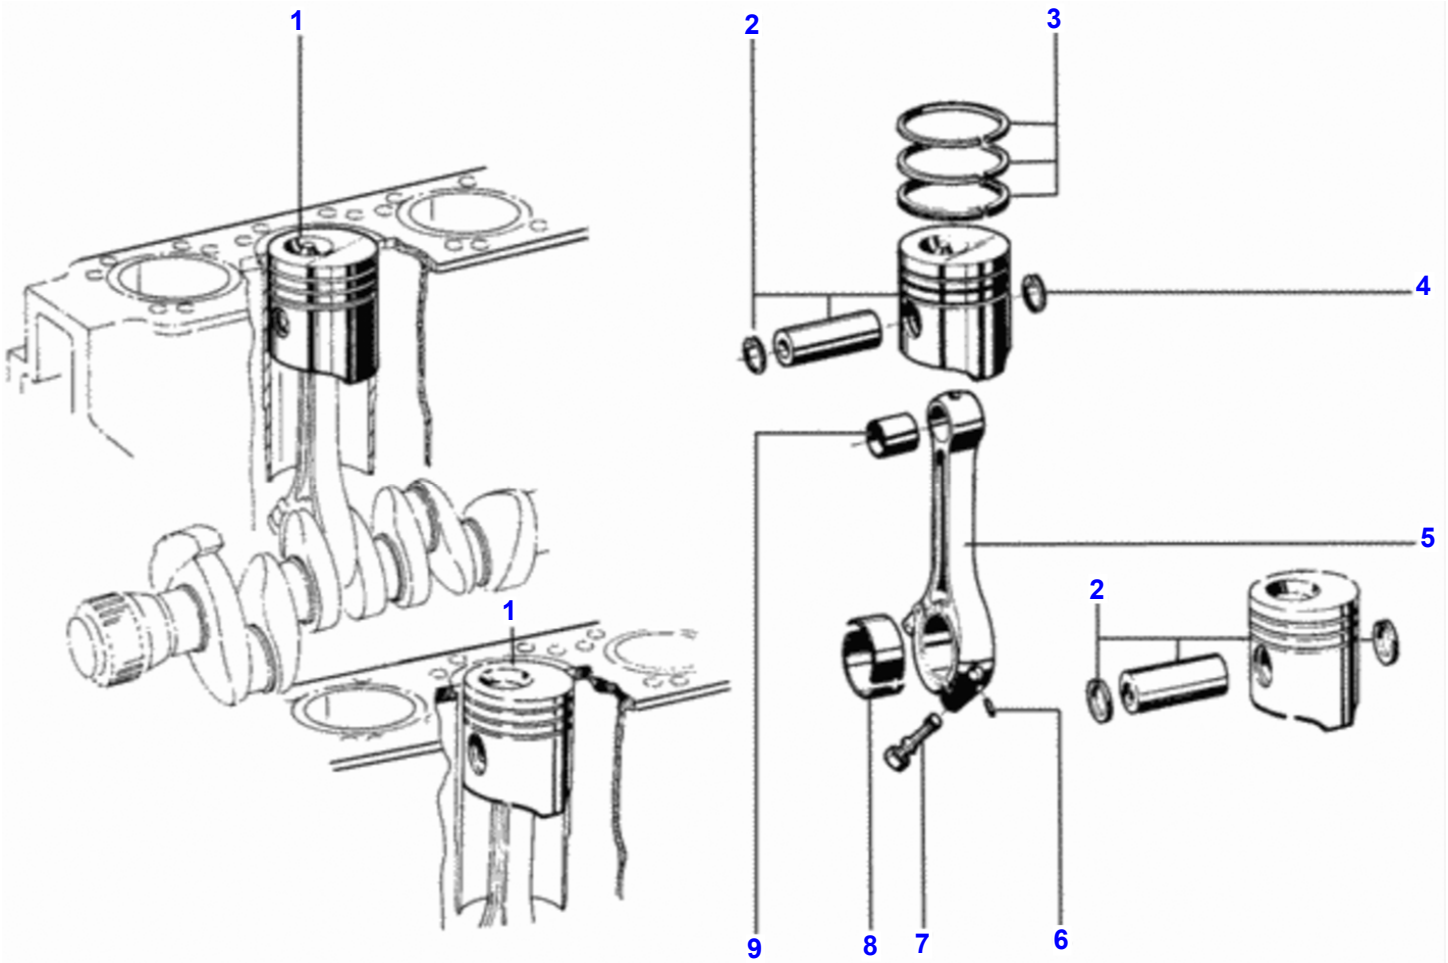

1280R TRACTOR (BR) - C128003
0000695

Valve Mechanism

Item	Part Number	Qty	Description	Comments
1	V80971500	1	Complete	
2	V81277000	1	Valve	1280R
	V80971600	1	Valve	1280
3	V112170	12	Adjusting Screw	
4	V112190	12	Circlip	
5	V112180	12	Rocker	
6	VJB1108	12	Nut	
7	V149370	12	Assy Rocker Arm	
8	V149350	6	Rocker	
9	V112201	12	Push Rod	
10	V117150	12	Bolt	
11	VJD3110	12	Pressure Washer	
12	V149360	6	Complete	
13	V112210	12	Rocker	
14	V115950	1	Setting Ring	
15	V112000	1	Gear	
16	V111990	1	Gear	
17	VJD3108	8	Washer	
18	V117190	4	Bolt M8X35Mm	
19	V80974600	4	Bolt	
20	V112020	1	Lock	
21	V112120	2	Bushing	
22	V112130	5	Bushing	

1280R TRACTOR (BR) - C128003
0000696

Crankshaft Mechanism

Item	Part Number	Qty	Description	Comments
1	V81364300	1	Complete	
2	V142390	6	Pad	
3	V111920	8	Bolt	
4	V222340	1	Flywheel	
5	V81205100	1	Flywheel	
6	V111880	6	Bolt	
7	V111800	1	Gear	
8	V137580	1	Bush	
9	V111890	1	Dust Deflector	
10	V81290700	1	Vibration Damper	
11	V146050	1	Pulley	
12	V111880	4	Bolt	
13	V142780	1	Key	
14	VJD3110	6	Pressure Washer	
15	VHA9089	6	Screw	
16	V118680	1	Key	
17	V111900	1	Spacer Bushing	
18	V81205000	1	Flywheel	[A]

FOOTNOTE [A] FOR DOUBLE CLUTCH

1280R TRACTOR (BR) - C128003
0000698

Piston And Rod

Item	Part Number	Qty	Description	Comments
1	V81140300	6	Complete Piston	Ref. 2,3,4
2	V149390	6	Piston	
3	V145370	6	Piston Ring Set	
4	V136230	12	Circlip	
5	V112270	6	Connecting Rod	
6	V116000	6	Pressure Pin	
7	V112300	12	Bolt	
8	V112310	6	Big-End	
	V112320	6	Big-End	
	V112330	6	Slider Bearing	
	V112340	6	Slider Bearing	
	V112350	6	Slider Bearing	
9	V112280	6	Bush	