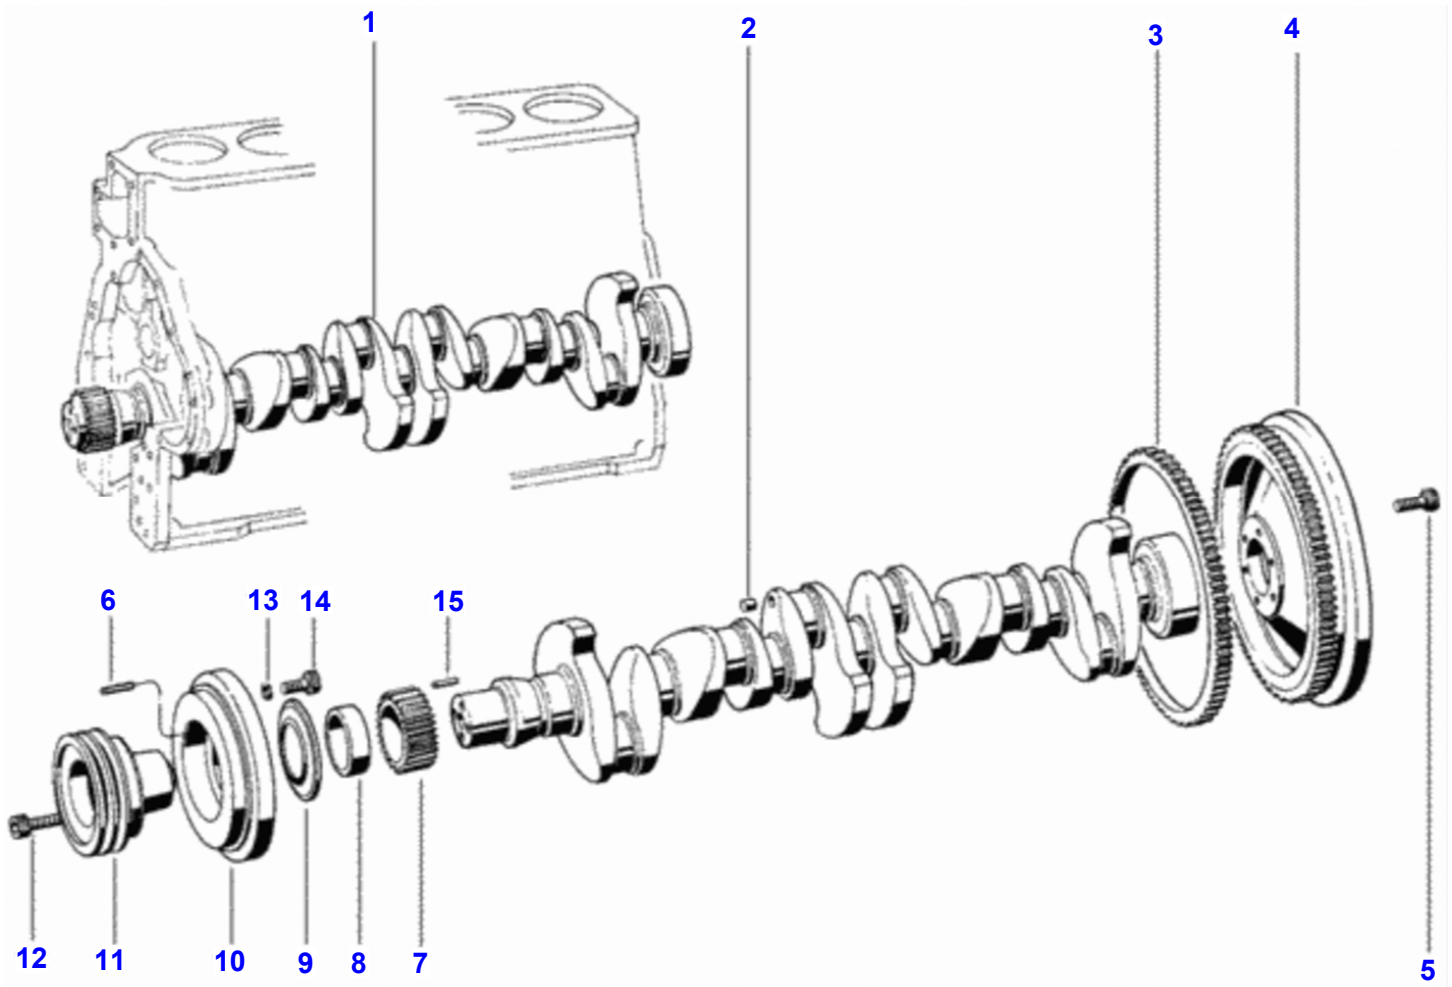

1780 TRACTOR (BR) - C178004
0000697

Crankshaft Mechanism

Item	Part Number	Qty	Description	Comments
1	V81364400	1	Complete	
2	V142390	6	Pad	
3	V222340	1	Flywheel	
4	V81267100	1	Flywheel	[A]
	V80876100	1	Flywheel	
5	V81214700	6	Bolt	
6	V118680	1	Key	
7	V136130	1	Gear	
8	V136140	1	Pulley Bushing	
9	V136150	1	Dust Deflector	
10	V80974200	1	Vibration Damper	
11	V149660	1	Pulley	
12	V136180	4	Bolt	
13	VJD3110	6	Pressure Washer	
14	V136190	6	Bolt	
15	V118680	1	Key	

FOOTNOTE [A] FOR DOUBLE CLUTCH