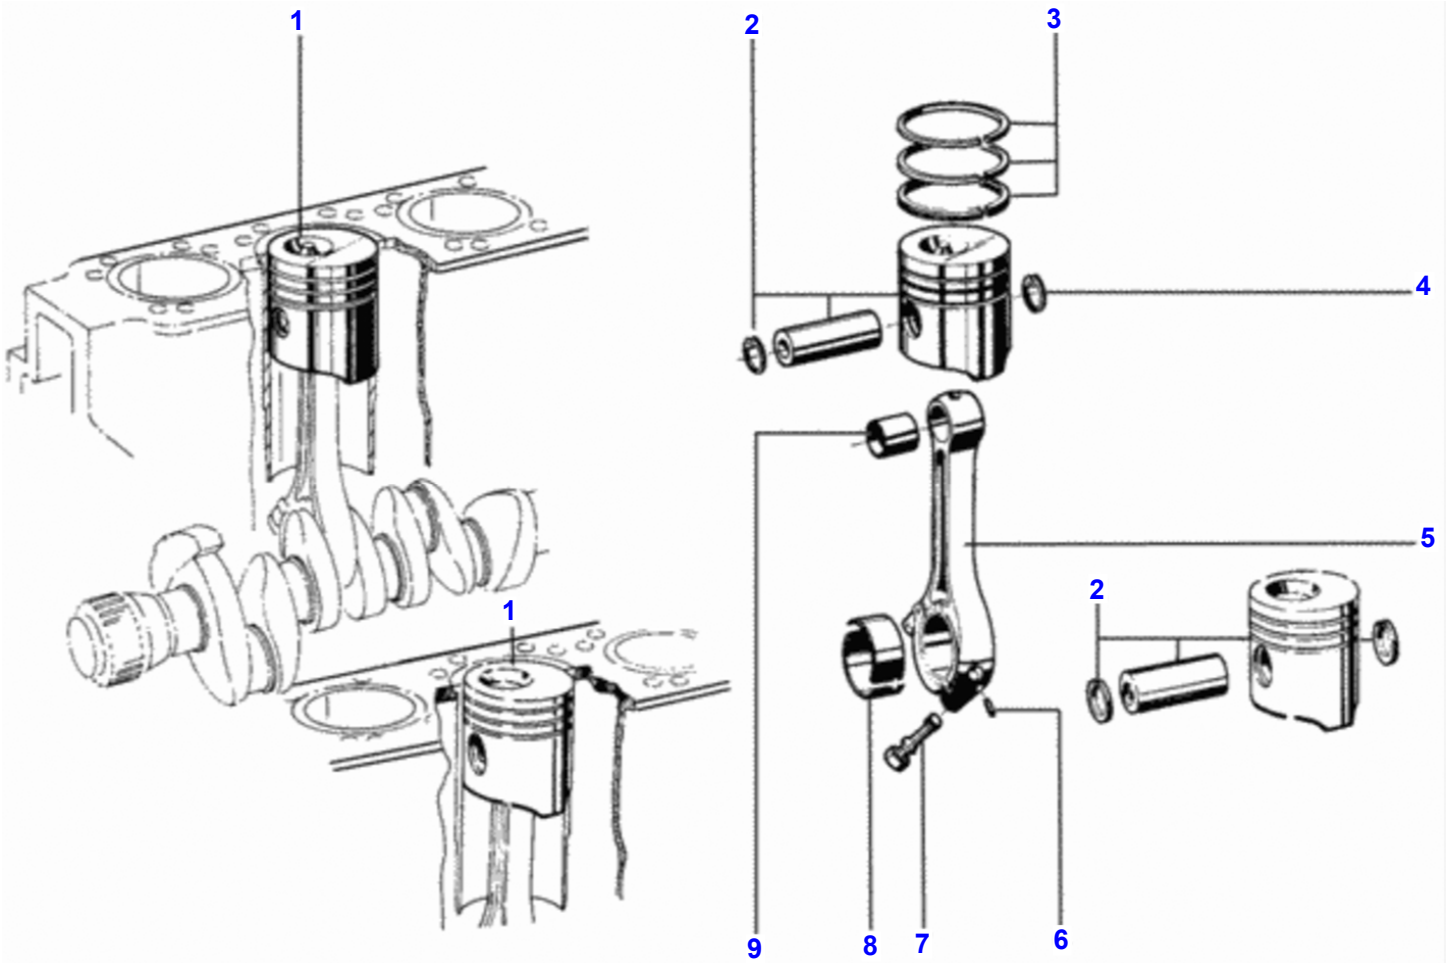

1780 TRACTOR (BR) - C178004
0000698

Piston And Rod

Item	Part Number	Qty	Description	Comments
1	V81140700	6	Assy Piston	Ref. 2,3,4
2	V81140800	6	Piston	
3	V145370	6	Piston Ring Set	
4	V136230	12	Circlip	
5	V136240	6	Connecting Rod	
6	V116000	6	Pressure Pin	
7	V112300	12	Bolt	
8	V136290	6	4Th	
	V136280	6	3Rd	
	V136270	6	2Nd	
	V136250	6	Big-End	
	V136260	6	Big-End	
9	V136300	6	Bush