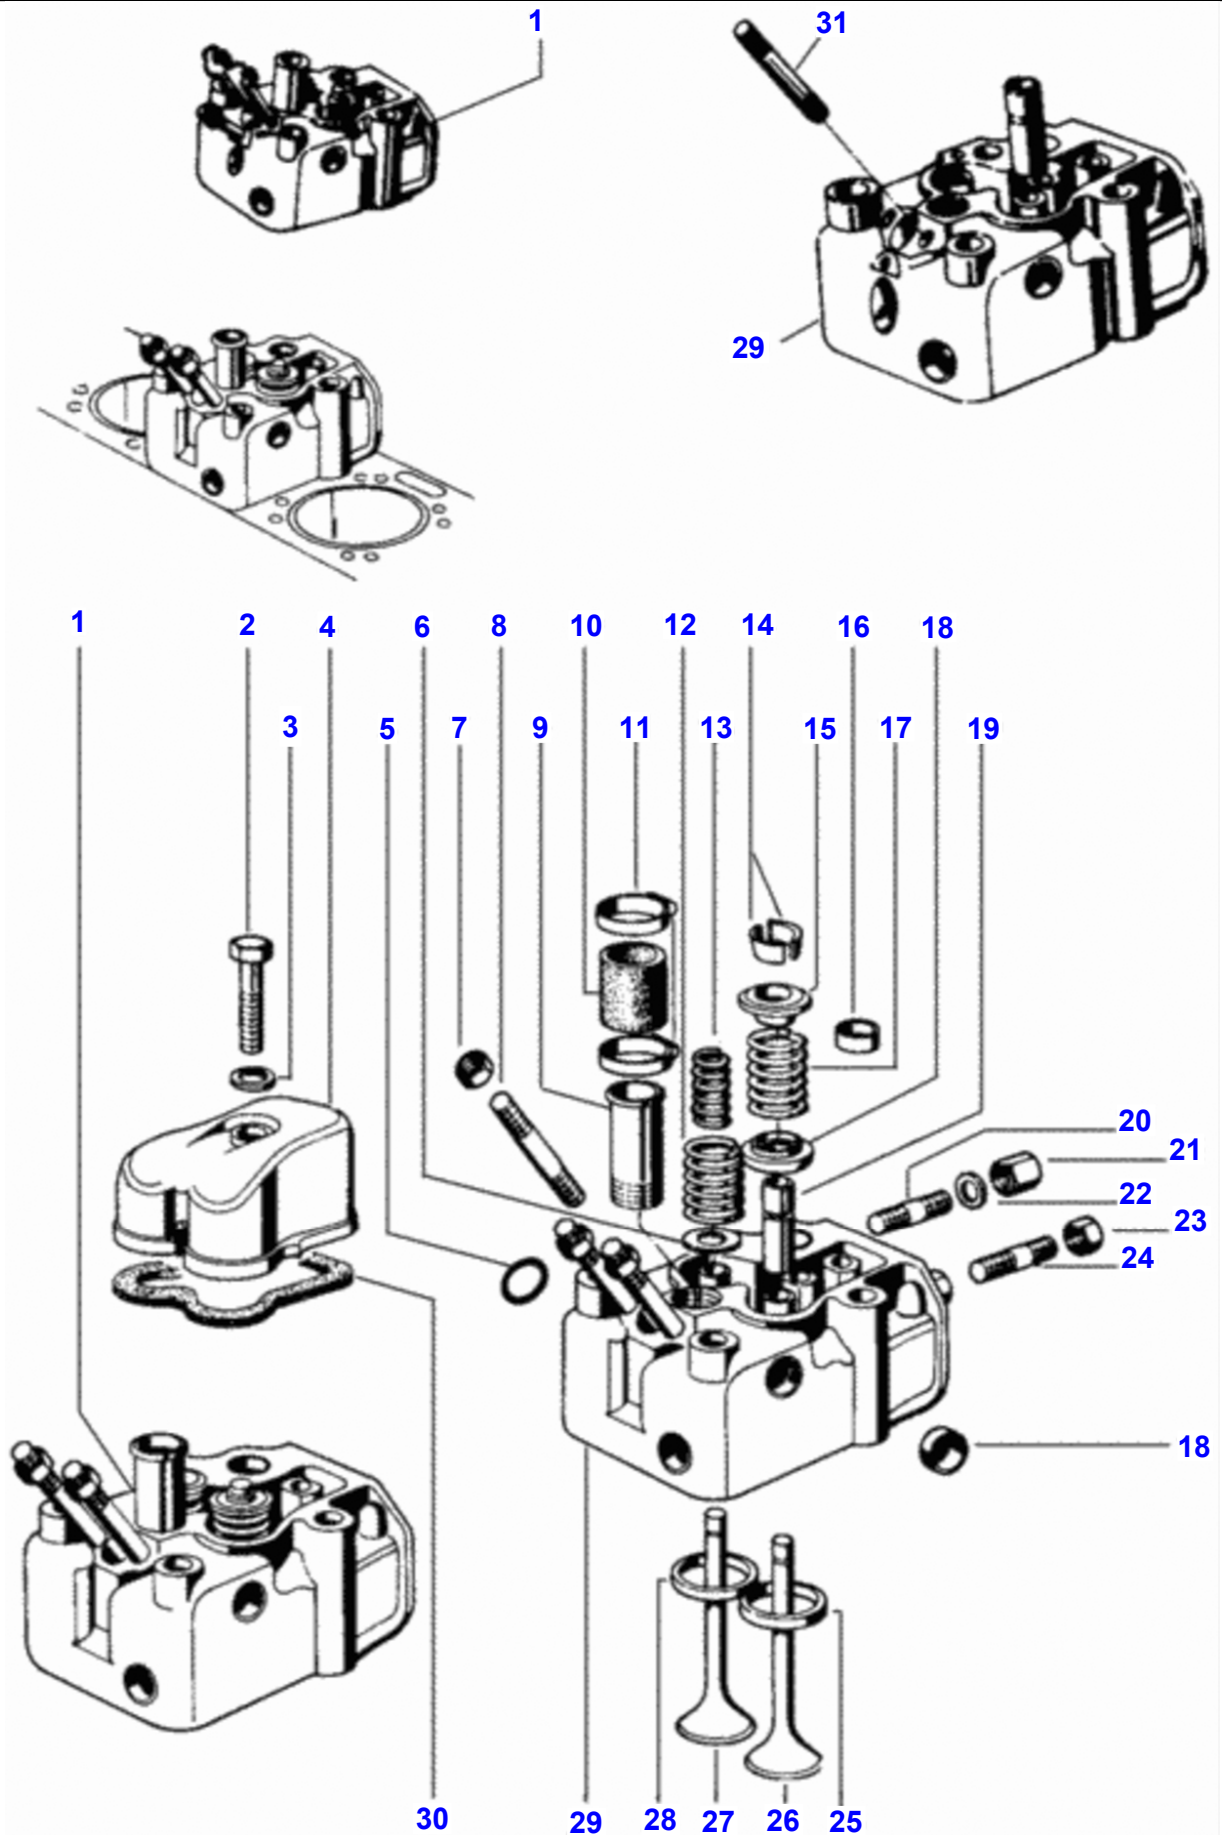

1780 TRACTOR (BR) - C178004
0000694

Cylinder Head

Item	Part Number	Qty	Description
1	V81216300	6	Complete
2	V121390	6	Bolt
3	V112620	6	Seal Washer
4	V149330	6	Valve Cover
5	V117300	6	O-Ring
6	V136320	6	Lower Disc
7	VJB1108	12	Nut
8	V142270	12	Dog
9	V112550	6	Pipe
10	V112570	6	Hose
11	VGP3918	12	Clamp
12	V136330	6	Outer Spring
13	V136340	6	Inner Spring
14	V116030	24	Valve Cotter
15	V112450	12	Upper Disc
16	V112480	30	Seal Cover
17	V116020	12	Valve Spring
18	V81348000	6	Specil
19	V117330	12	Valve Guide Std
	V81291200	12	Valve
20	V136360	12	Dog
21	V136370	12	Nut
22	V116080	12	Washer
23	V133670	12	Nut
24	V116810	6	Dog
25	V80963400	6	Intake
26	V136400	6	Intake Valve
27	V136411	6	Exhaust Vale
28	V80963500	6	Exhaust
29	V81216300	6	Complete
30	V149340	6	Gasket
31	V140090	12	Dog