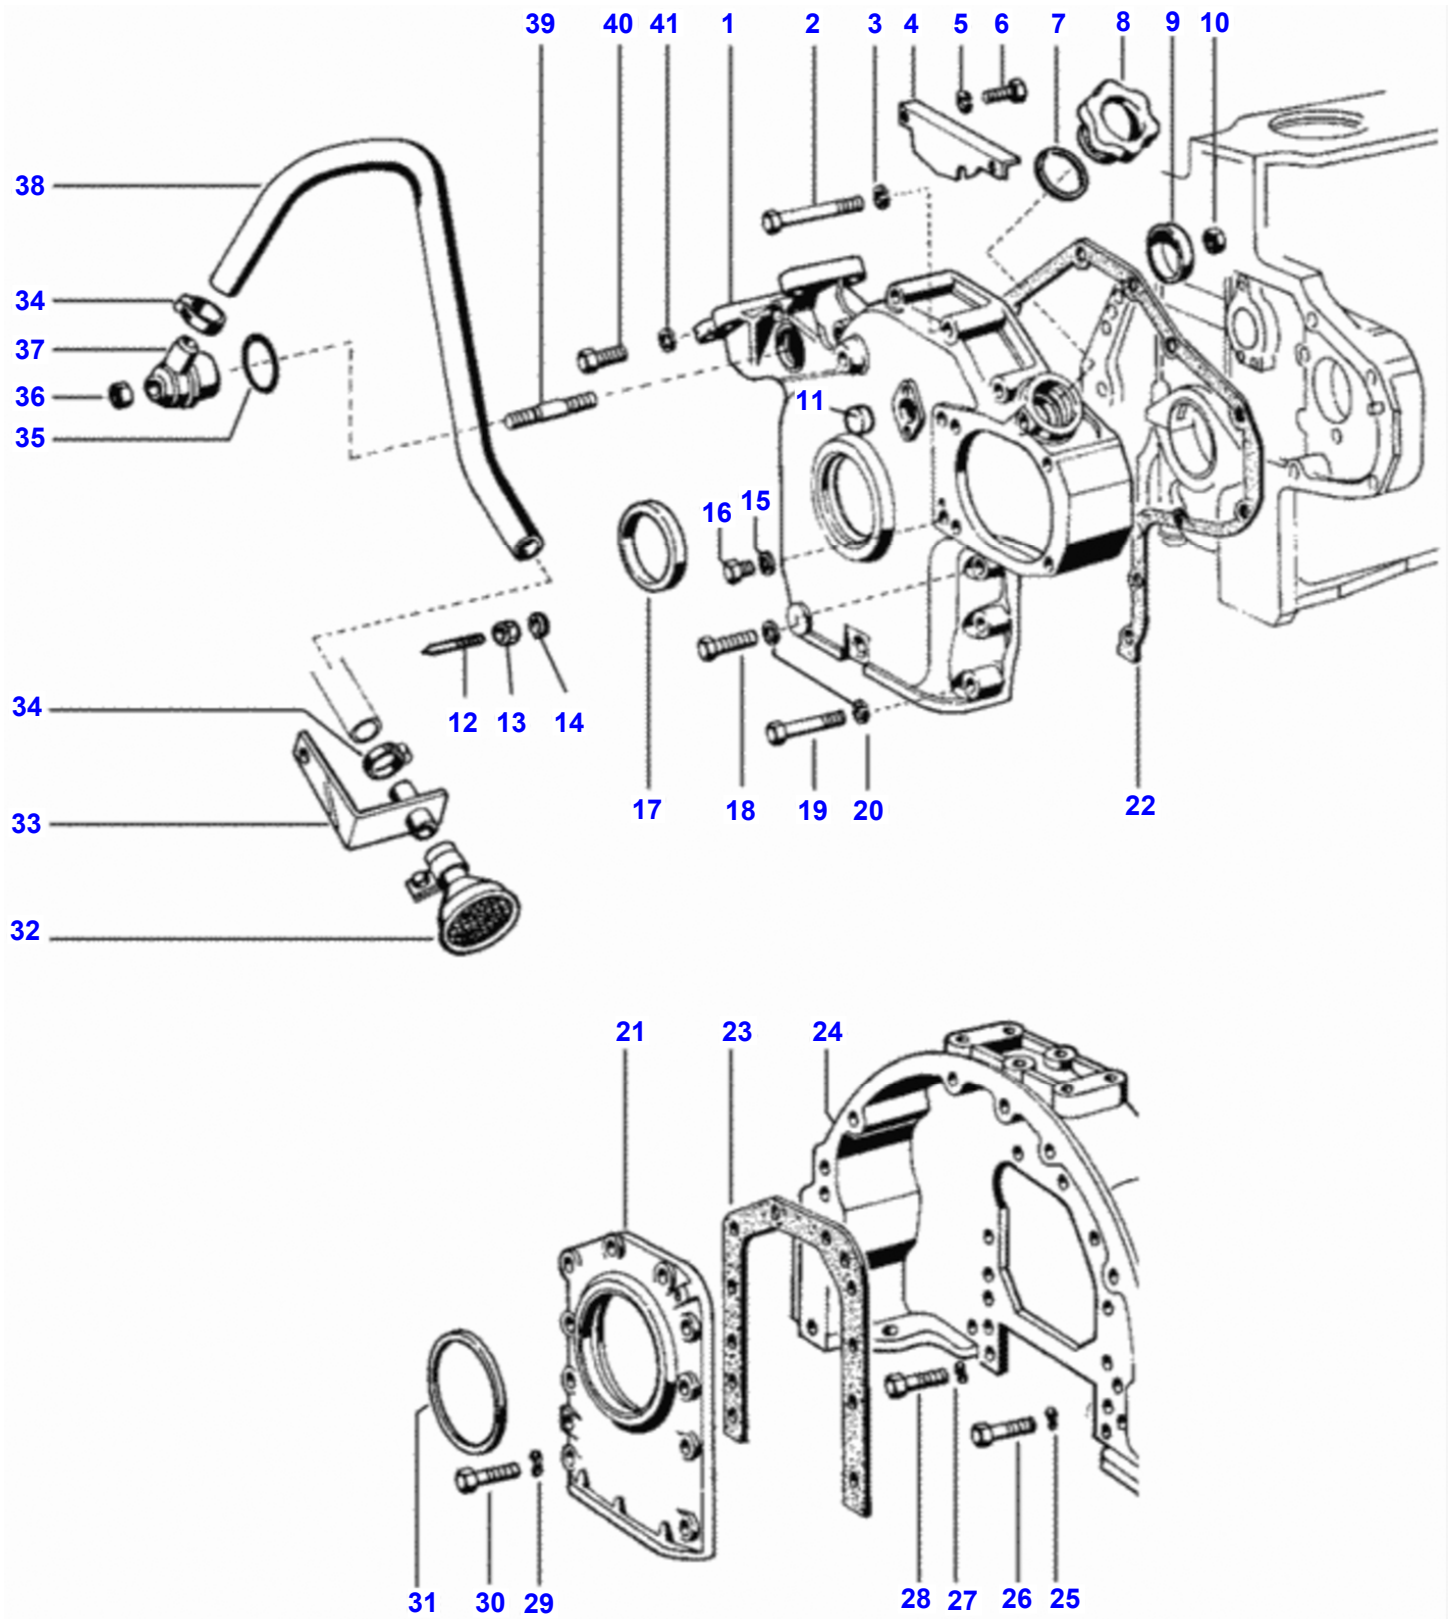

1780 TRACTOR (BR) - C178004
00000693

Front Cover And Flywheel Housing

Item	Part Number	Qty	Description
1	V133800	1	Front Cover
2	V117120	5	Bolt
3	VJD3108	5	Washer
4	V136010	1	Baffle Plate
5	V117570	2	Washer
6	V125240	2	Bolt
7	V117000	1	O-Ring
8	V116990	1	Filler Cap
9	V111600	1	Protector Plate
10	V111630	1	Nut
11	V110970	1	Seal Cover
12	V80974000	1	T.D.C. Indicator
13	VJB1108	2	Nut
14	VJD3108	2	Washer
15	V141710	1	Seal Washer
16	V111500	1	Bolt
17	V111560	1	Seal
18	V111660	3	Bolt
19	V117090	4	Bolt
20	VJD3108	7	Washer
21	V111510	1	Rear Cover
22	V111640	1	Gasket
23	V111530	1	Gasket
24	V148750	1	Flywheel Housing
25	V117030	12	Washer
26	V118470	12	Bolt
27	V117050	6	Spring Washer
28	V149150	6	Bolt
29	V116890	10	Washer
30	V117190	10	Bolt M8X35Mm
31	V111520	1	Seal
32	V136020	1	Breather Filter
33	V136040	1	Bracket
34	VGP3918	2	Clamp
35	V111340	1	O-Ring
36	V111630	1	Nut
37	V136050	1	Breather Cover
38	V136070	1	Hose
39	V111590	1	Dog
40	V117100	1	Bolt
41	VJD3108	2	Washer