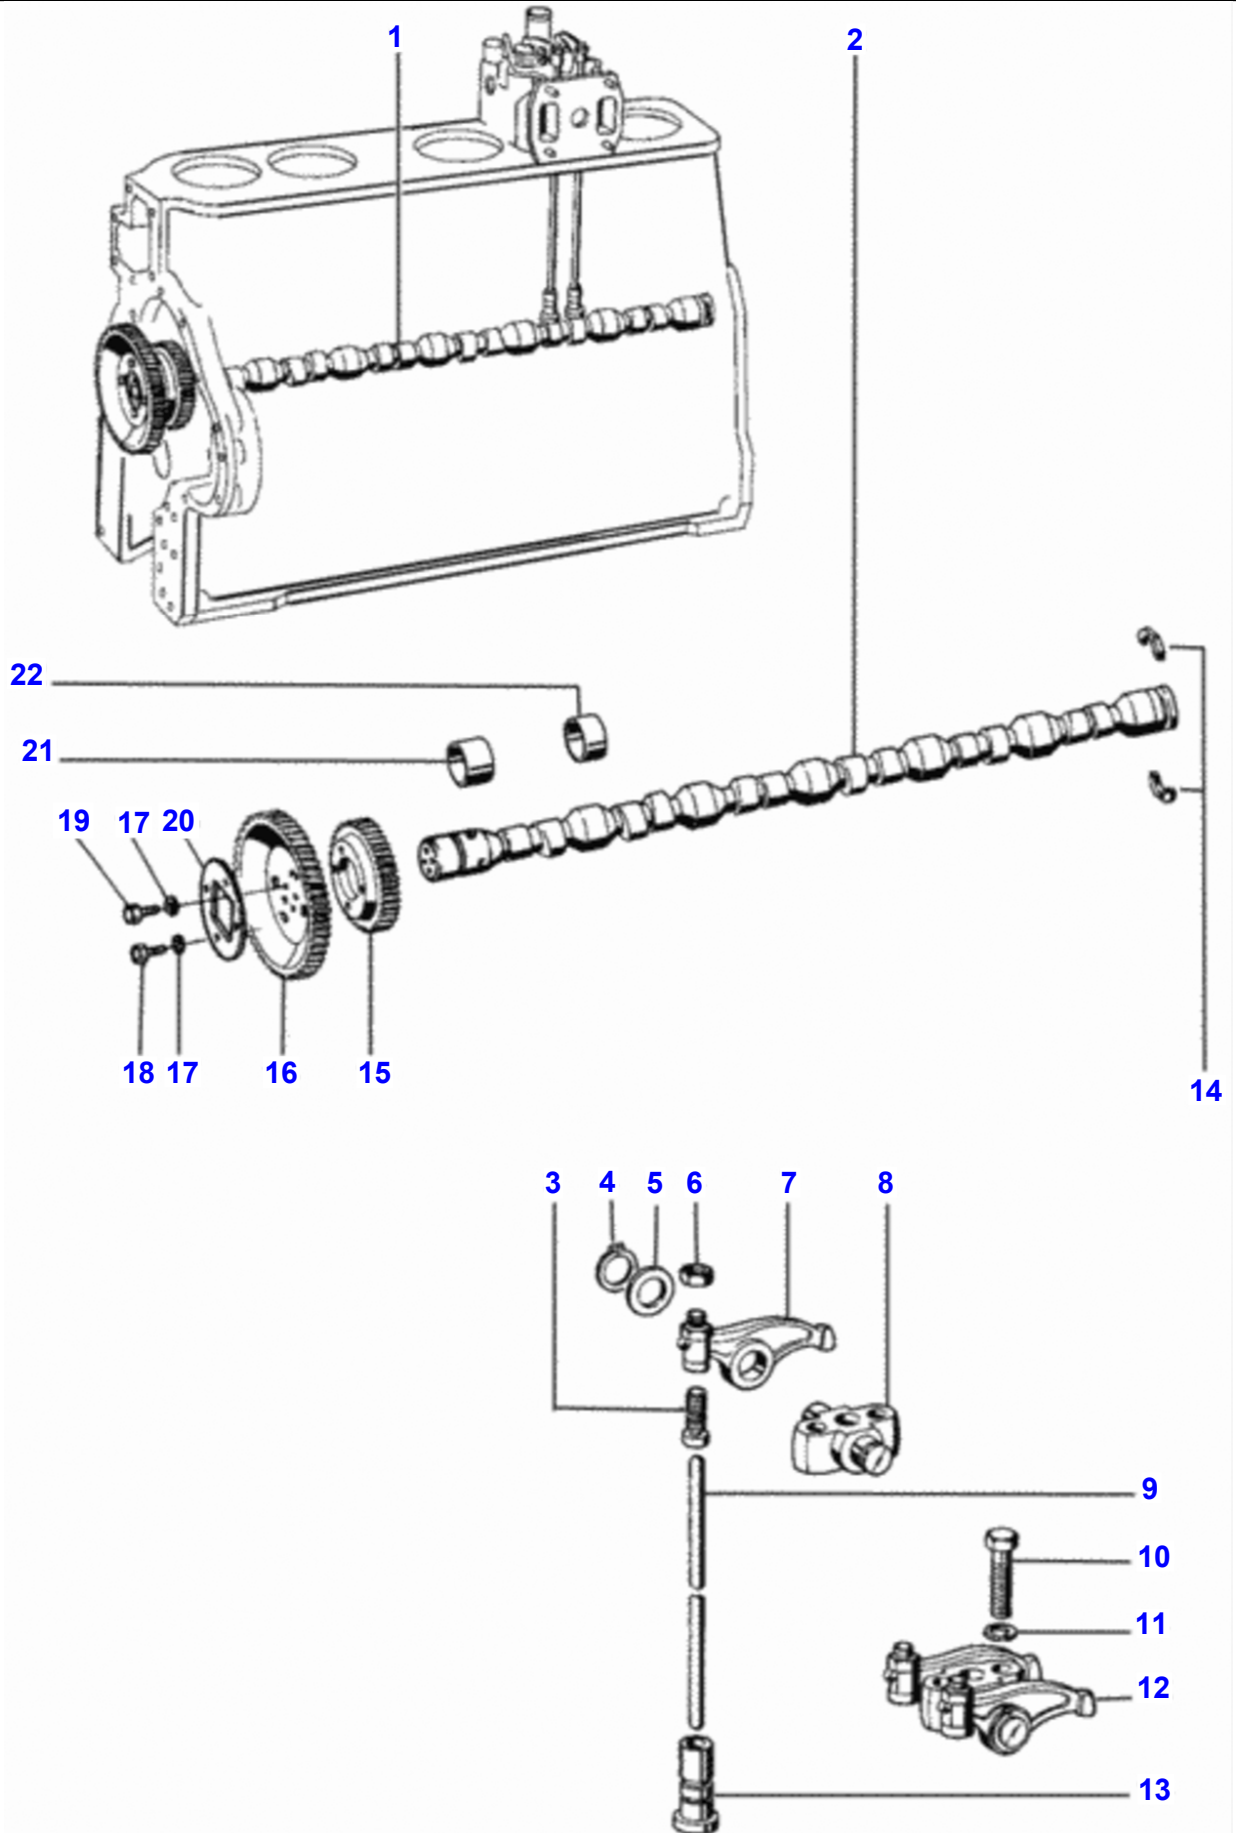

## Cylinder Head

Item	Part Number	Qty	Description
1	V81216300	6	Complete
2	V121390	6	Bolt
3	V112620	6	Seal Washer
4	V149330	6	Valve Cover
5	V117300	6	O-Ring
6	V136320	6	Lower Disc
7	VJB1108	12	Nut
8	V142270	12	Dog
9	V112550	6	Pipe
10	V112570	6	Hose
11	VGP3918	12	Clamp
12	V136330	6	Outer Spring
13	V136340	6	Inner Spring
14	V116030	24	Valve Cotter
15	V112450	12	Upper Disc
16	V112480	30	Seal Cover
17	V116020	12	Valve Spring
18	V81348000	6	Specil
19	V117330	12	Valve Guide Std
	V81291200	12	Valve
20	V136360	12	Dog
21	V136370	12	Nut
22	V116080	12	Washer
23	V133670	12	Nut
24	V116810	6	Dog
25	V80963400	6	Intake
26	V136400	6	Intake Valve
27	V136411	6	Exhaust Vale
28	V80963500	6	Exhaust
29	V81216300	6	Complete
30	V149340	6	Gasket
31	V140090	12	Dog

## Valve Mechanism

Item	Part Number	Qty	Description
1	V80974400	1	Complete
2	V80974500	1	Valve
3	V112170	12	Adjusting Screw
4	V112190	12	Circlip
5	V112180	12	Rocker
6	VJB1108	12	Nut
7	V149370	12	Assy Rocker Arm
8	V149350	6	Rocker
9	V112201	12	Push Rod
10	V117150	12	Bolt
11	VJD3110	12	Pressure Washer
12	V149360	6	Complete
13	V112210	12	Rocker
14	V115950	1	Setting Ring
15	V112000	1	Gear
16	V111990	1	Gear
17	VJD3108	8	Washer
18	V117190	4	Bolt M8X35Mm
19	V80974600	4	Bolt
20	V112020	1	Lock
21	V112120	2	Bushing
22	V112130	5	Bushing