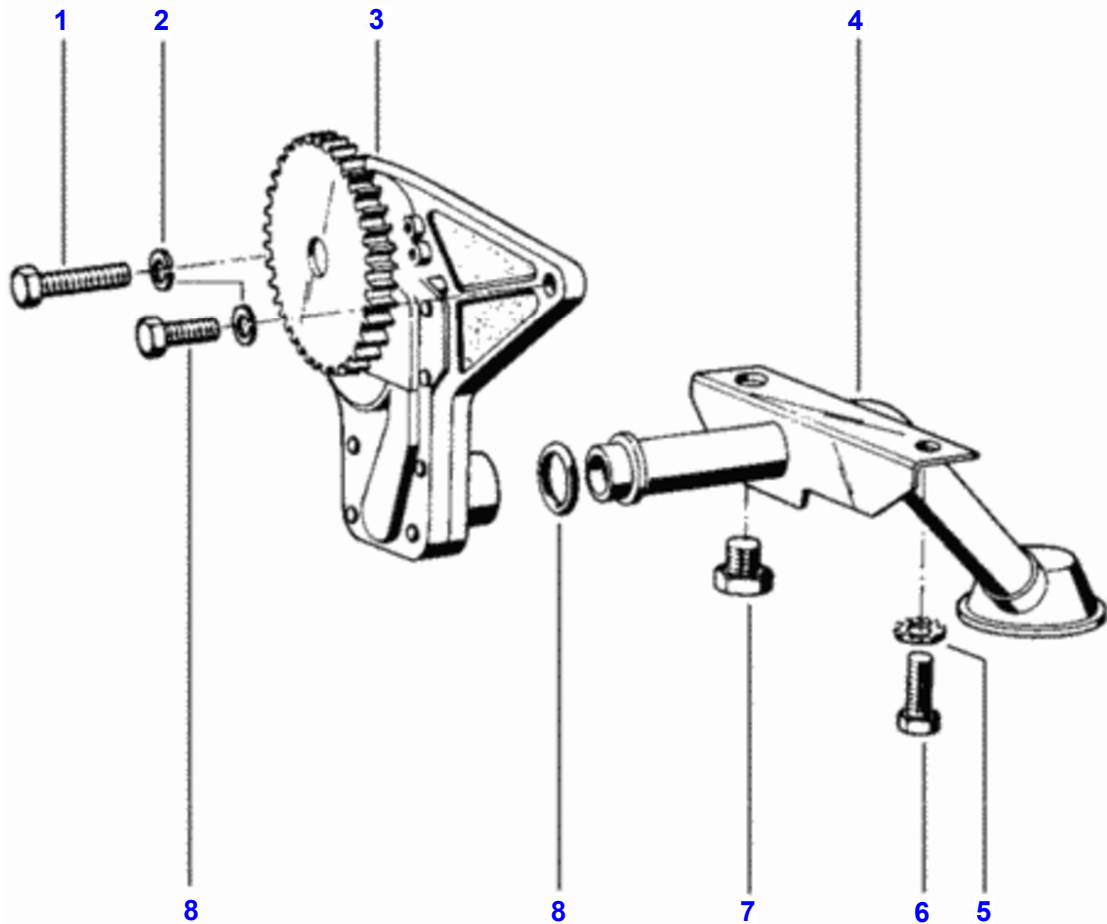

Piston And Rod

Item	Part Number	Qty	Description	Comments
1	V81140700	6	Assy Piston	Ref. 2,3,4
2	V81140800	6	Piston	
3	V145370	6	Piston Ring Set	
4	V136230	12	Circlip	
5	V136240	6	Connecting Rod	
6	V116000	6	Pressure Pin	
7	V112300	12	Bolt	
8	V136290	6	4Th	
	V136280	6	3Rd	
	V136270	6	2Nd	
	V136250	6	Big-End	
	V136260	6	Big-End	
9	V136300	6	Bush	

1780 TRACTOR (BR) - C178004
0000700