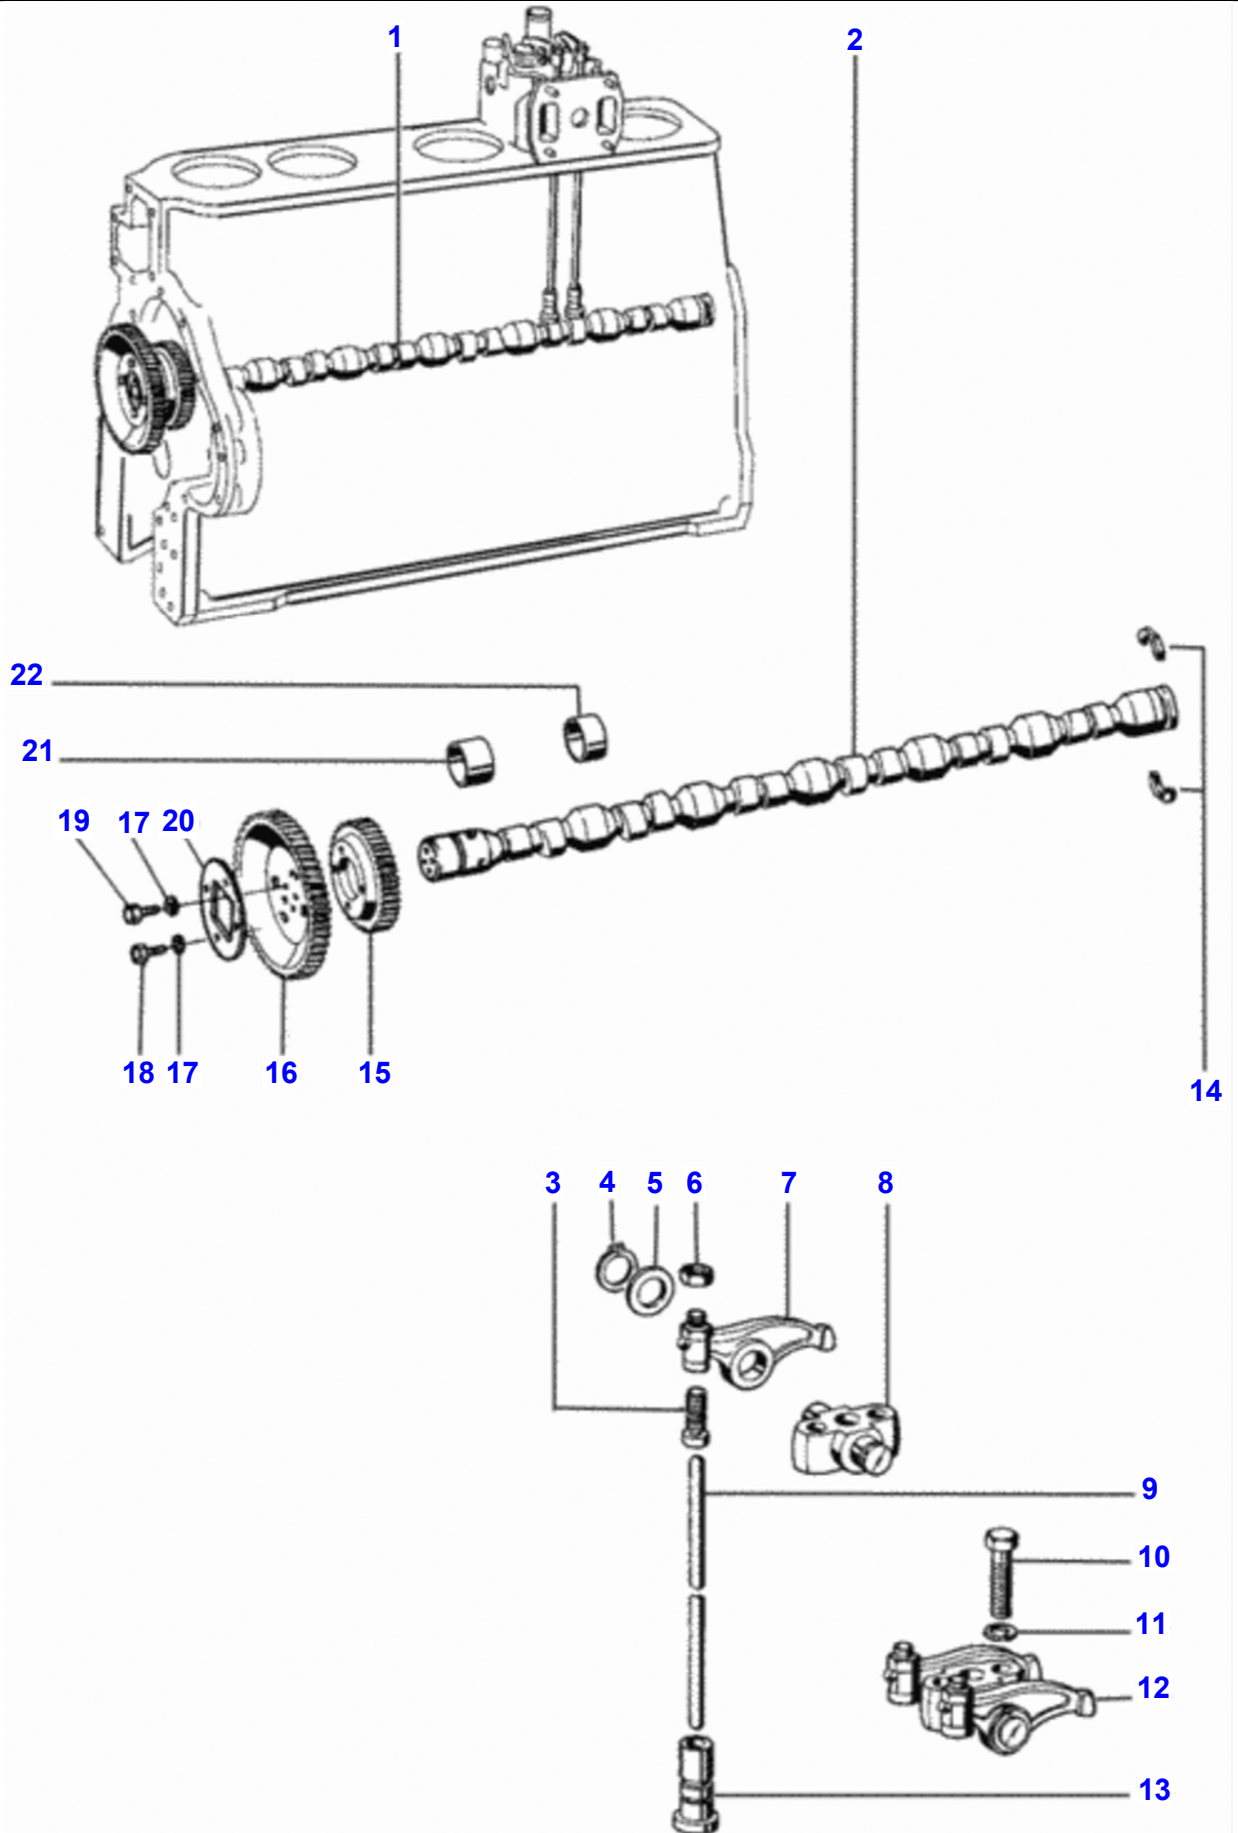

1780 GII TRACTOR (BR) - C178005
0000695

Valve Mechanism

Item	Part Number	Qty	Description
1	V80974400	1	Complete
2	V80974500	1	Valve
3	V112170	12	Adjusting Screw
4	V112190	12	Circlip
5	V112180	12	Rocker
6	VJB1108	12	Nut
7	V149370	12	Assy Rocker Arm
8	V149350	6	Rocker
9	V112201	12	Push Rod
10	V117150	12	Bolt
11	VJD3110	12	Pressure Washer
12	V149360	6	Complete
13	V112210	12	Rocker
14	V115950	1	Setting Ring
15	V112000	1	Gear
16	V111990	1	Gear
17	VJD3108	8	Washer
18	V117190	4	Bolt M8X35Mm
19	V80974600	4	Bolt
20	V112020	1	Lock
21	V112120	2	Bushing
22	V112130	5	Bushing