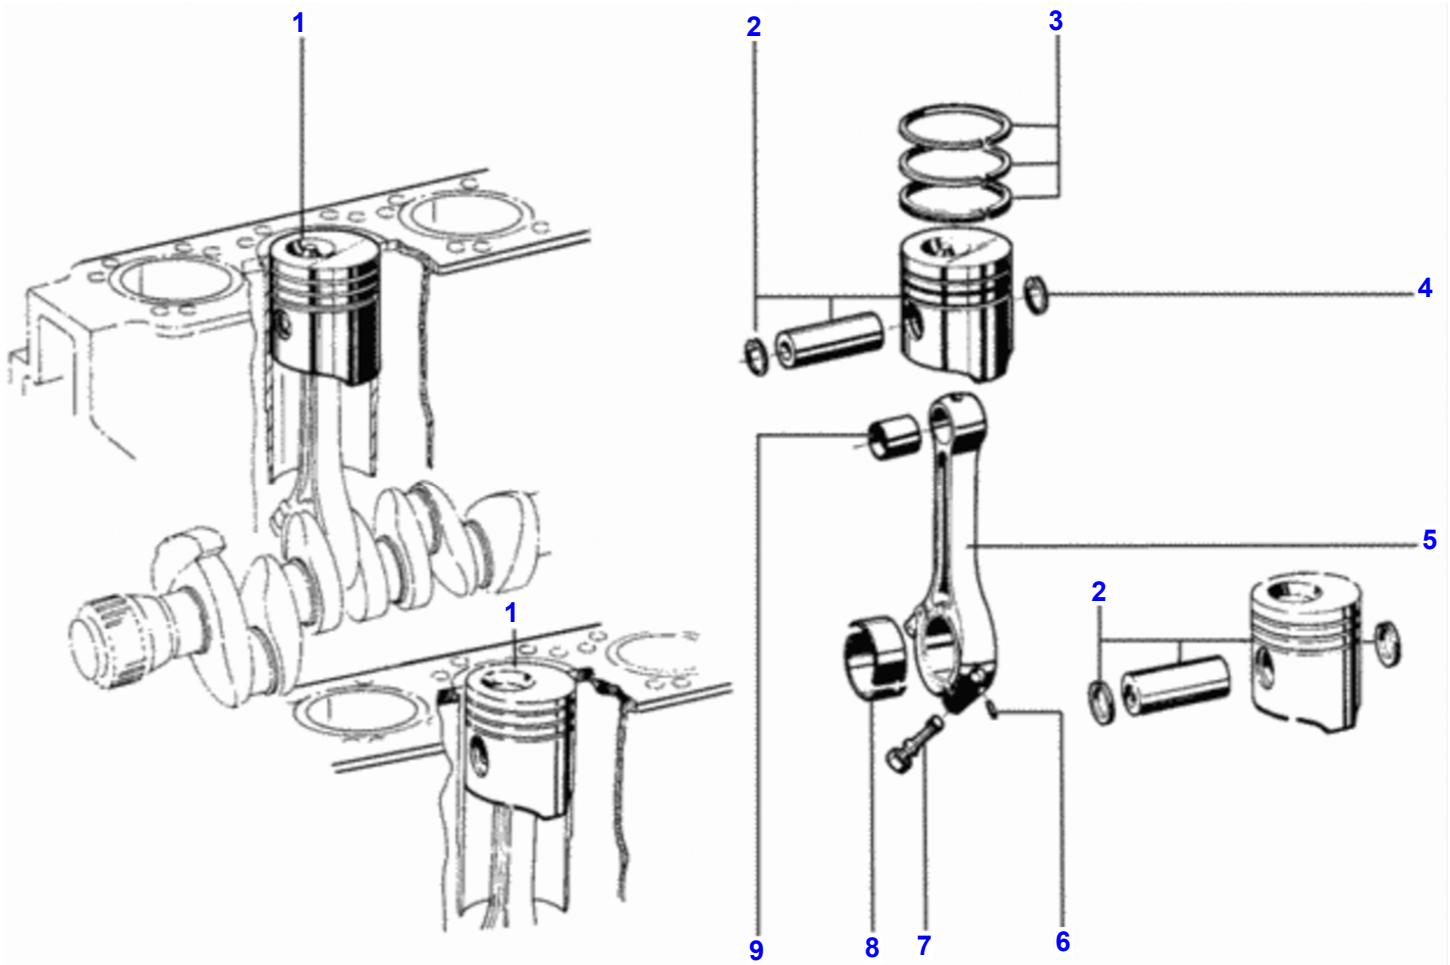

1780 GII TRACTOR (BR) - C178005
0000698

Piston And Rod

Item	Part Number	Qty	Description	Comments
1	V81140700	6	Assy Piston	Ref. 2,3,4
2	V81140800	6	Piston	
3	V145370	6	Piston Ring Set	
4	V136230	12	Circlip	
5	V136240	6	Connecting Rod	
6	V116000	6	Pressure Pin	
7	V112300	12	Bolt	
8	V136290	6	4Th	
	V136280	6	3Rd	
	V136260	6	Big-End	
	V136250	6	Big-End	
	V136270	6	2Nd	
9	V136300	6	Bush