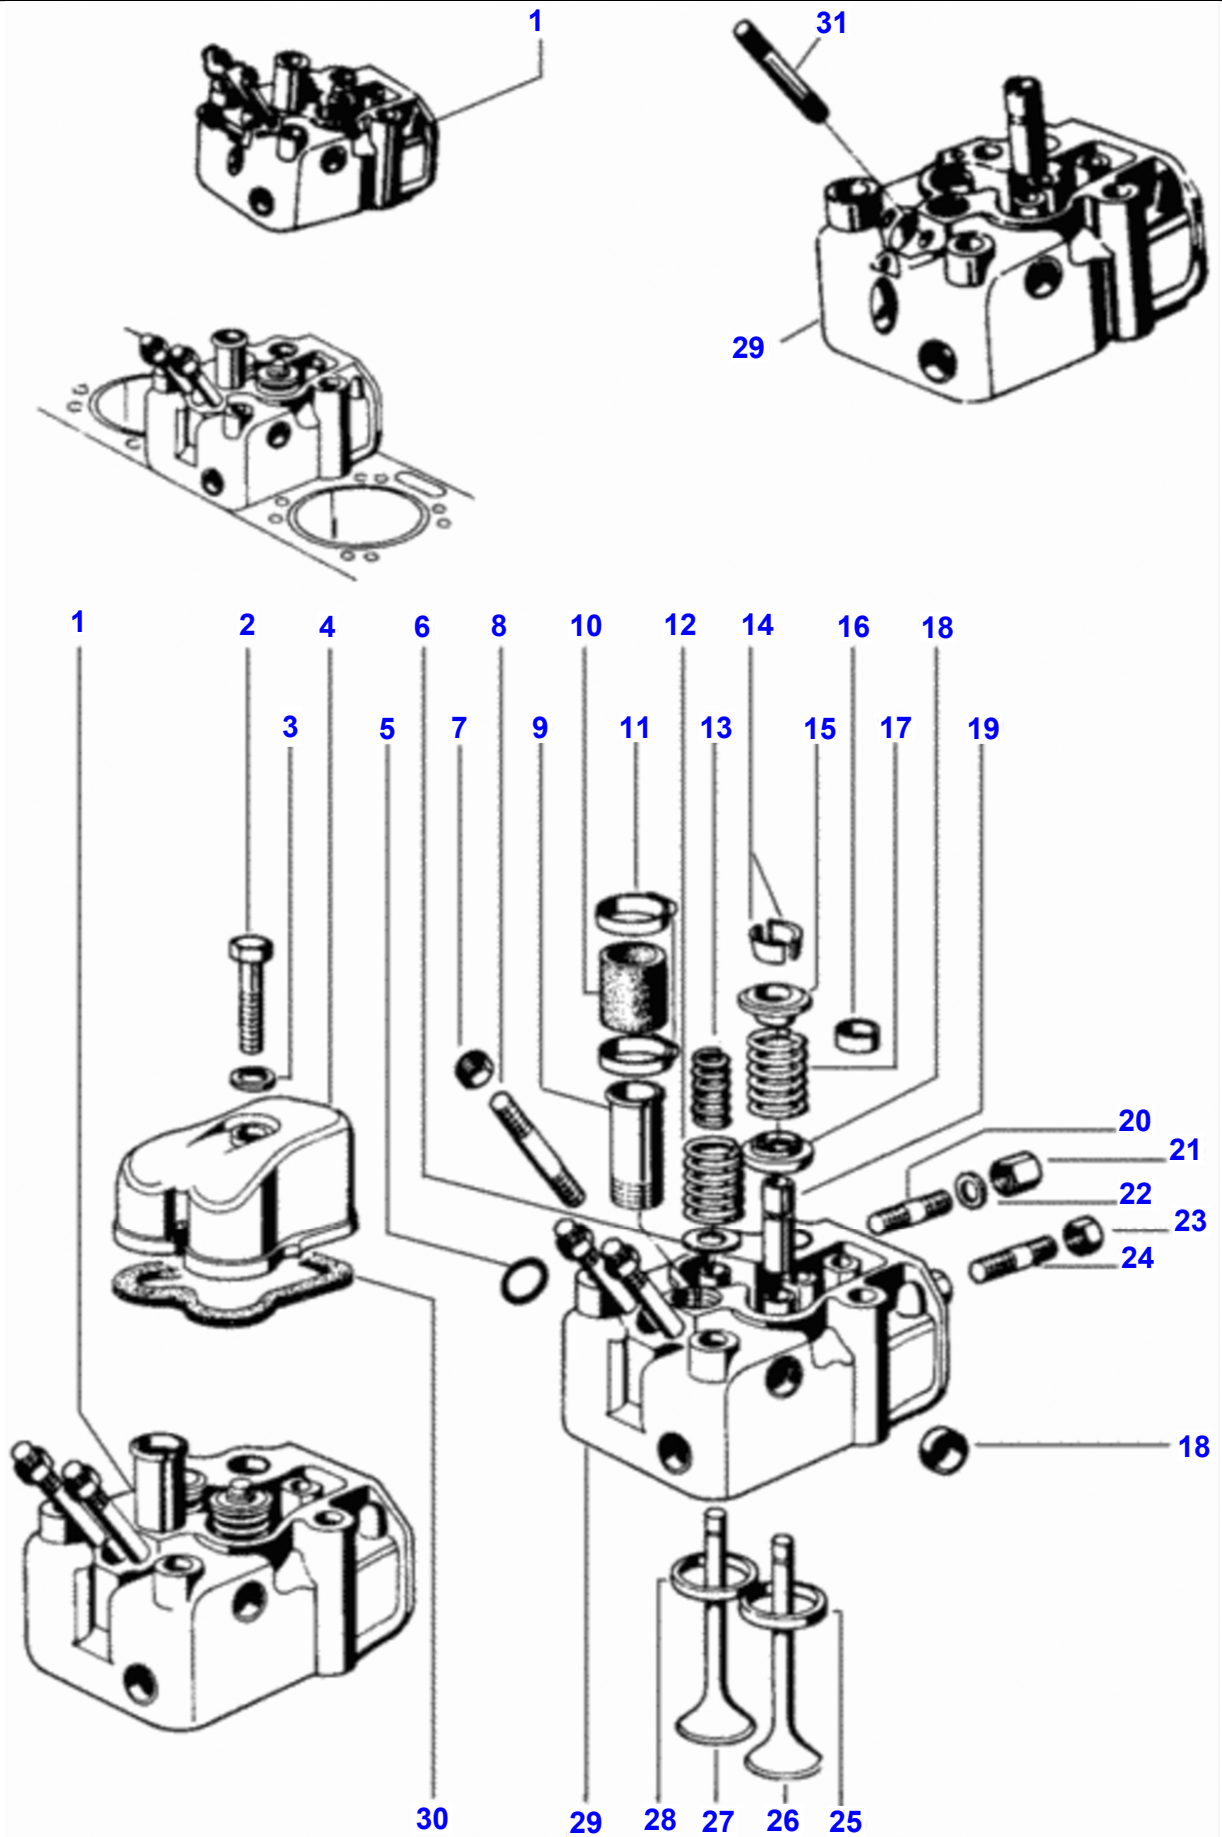

1780 GII TRACTOR (BR) - C178005
0000694

Cylinder Head

Item	Part Number	Qty	Description
1	V81216300	6	Complete
2	V121390	6	Bolt
3	V112620	6	Seal Washer
4	V149330	6	Valve Cover
5	V117300	6	O-Ring
6	V136320	6	Lower Disc
7	VJB1108	12	Nut
8	V142270	12	Dog
9	V112550	6	Pipe
10	V112570	6	Hose
11	VGP3918	12	Clamp
12	V136330	6	Outer Spring
13	V136340	6	Inner Spring
14	V116030	24	Valve Cotter
15	V112450	12	Upper Disc
16	V112480	30	Seal Cover
17	V116020	12	Valve Spring
18	V81348000	6	Specil
19	V117330	12	Valve Guide Std
	V81291200	12	Valve
20	V136360	12	Dog
21	V136370	12	Nut
22	V116080	12	Washer
23	V133670	12	Nut
24	V116810	6	Dog
25	V80963400	6	Intake
26	V136400	6	Intake Valve
27	V136411	6	Exhaust Vale
28	V80963500	6	Exhaust
29	V81216300	6	Complete
30	V149340	6	Gasket
31	V140090	12	Dog