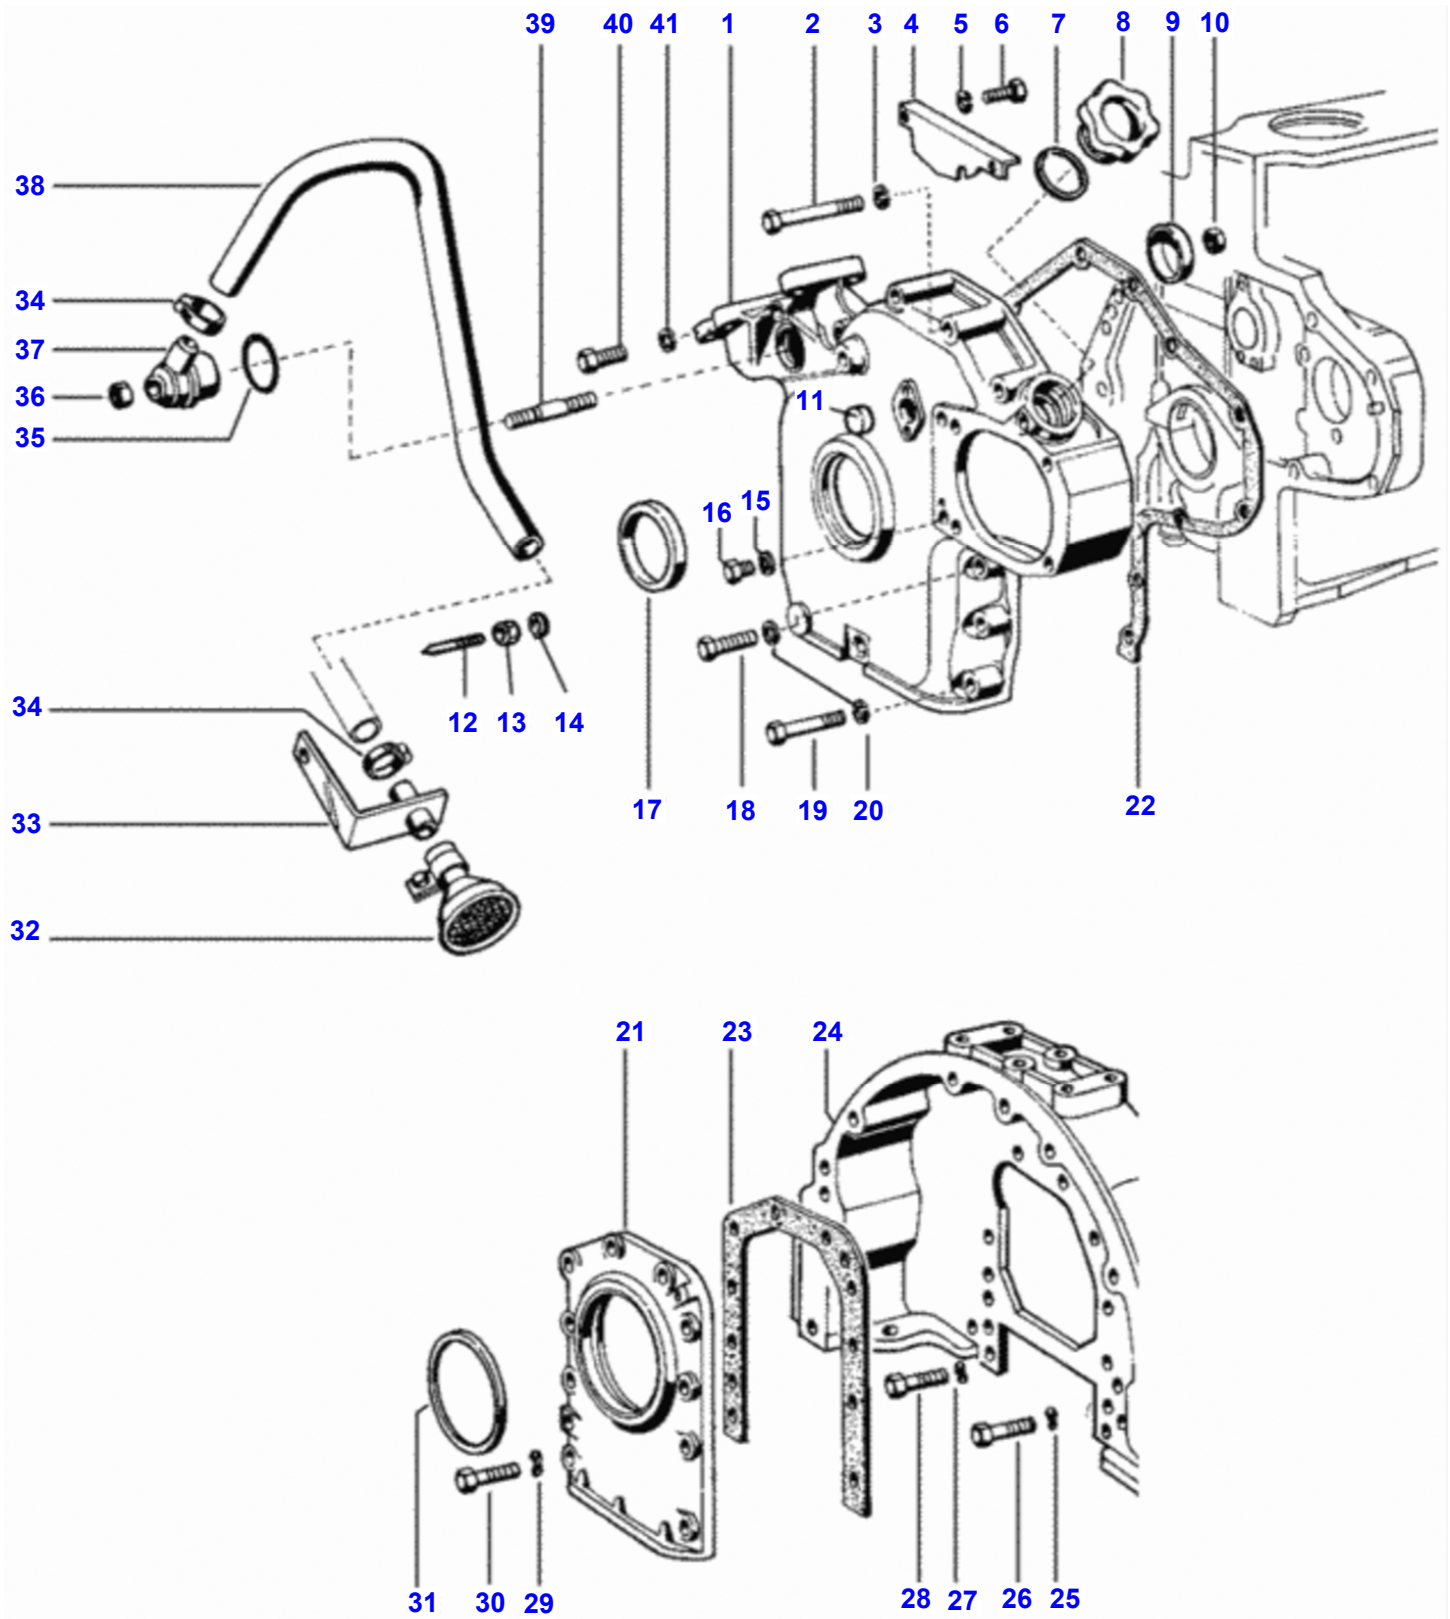

1780 GII TRACTOR (BR) - C178005
00000693

Front Cover And Flywheel Housing

Item	Part Number	Qty	Description
1	V133800	1	Front Cover
2	V117120	5	Bolt
3	VJD3108	5	Washer
4	V136010	1	Baffle Plate
5	V117570	2	Washer
6	V125240	2	Bolt
7	V117000	1	O-Ring
8	V116990	1	Filler Cap
9	V111600	1	Protector Plate
10	V111630	1	Nut
11	V110970	1	Seal Cover
12	V80974000	1	T.D.C. Indicator
13	VJB1108	2	Nut
14	VJD3108	2	Washer
15	V141710	1	Seal Washer
16	V111500	1	Bolt
17	V111560	1	Seal
18	V111660	3	Bolt
19	V117090	4	Bolt
20	VJD3108	7	Washer
21	V111510	1	Rear Cover
22	V111640	1	Gasket
23	V111530	1	Gasket
24	V148750	1	Flywheel Housing
25	V117030	12	Washer
26	V118470	12	Bolt
27	V117050	6	Spring Washer
28	V149150	6	Bolt
29	V116890	10	Washer
30	V117190	10	Bolt M8X35Mm
31	V111520	1	Seal
32	V136020	1	Breather Filter
33	V136040	1	Bracket
34	VGP3918	2	Clamp
35	V111340	1	O-Ring
36	V111630	1	Nut
37	V136050	1	Breather Cover
38	V136070	1	Hose
39	V111590	1	Dog
40	V117100	1	Bolt
41	VJD3108	2	Washer