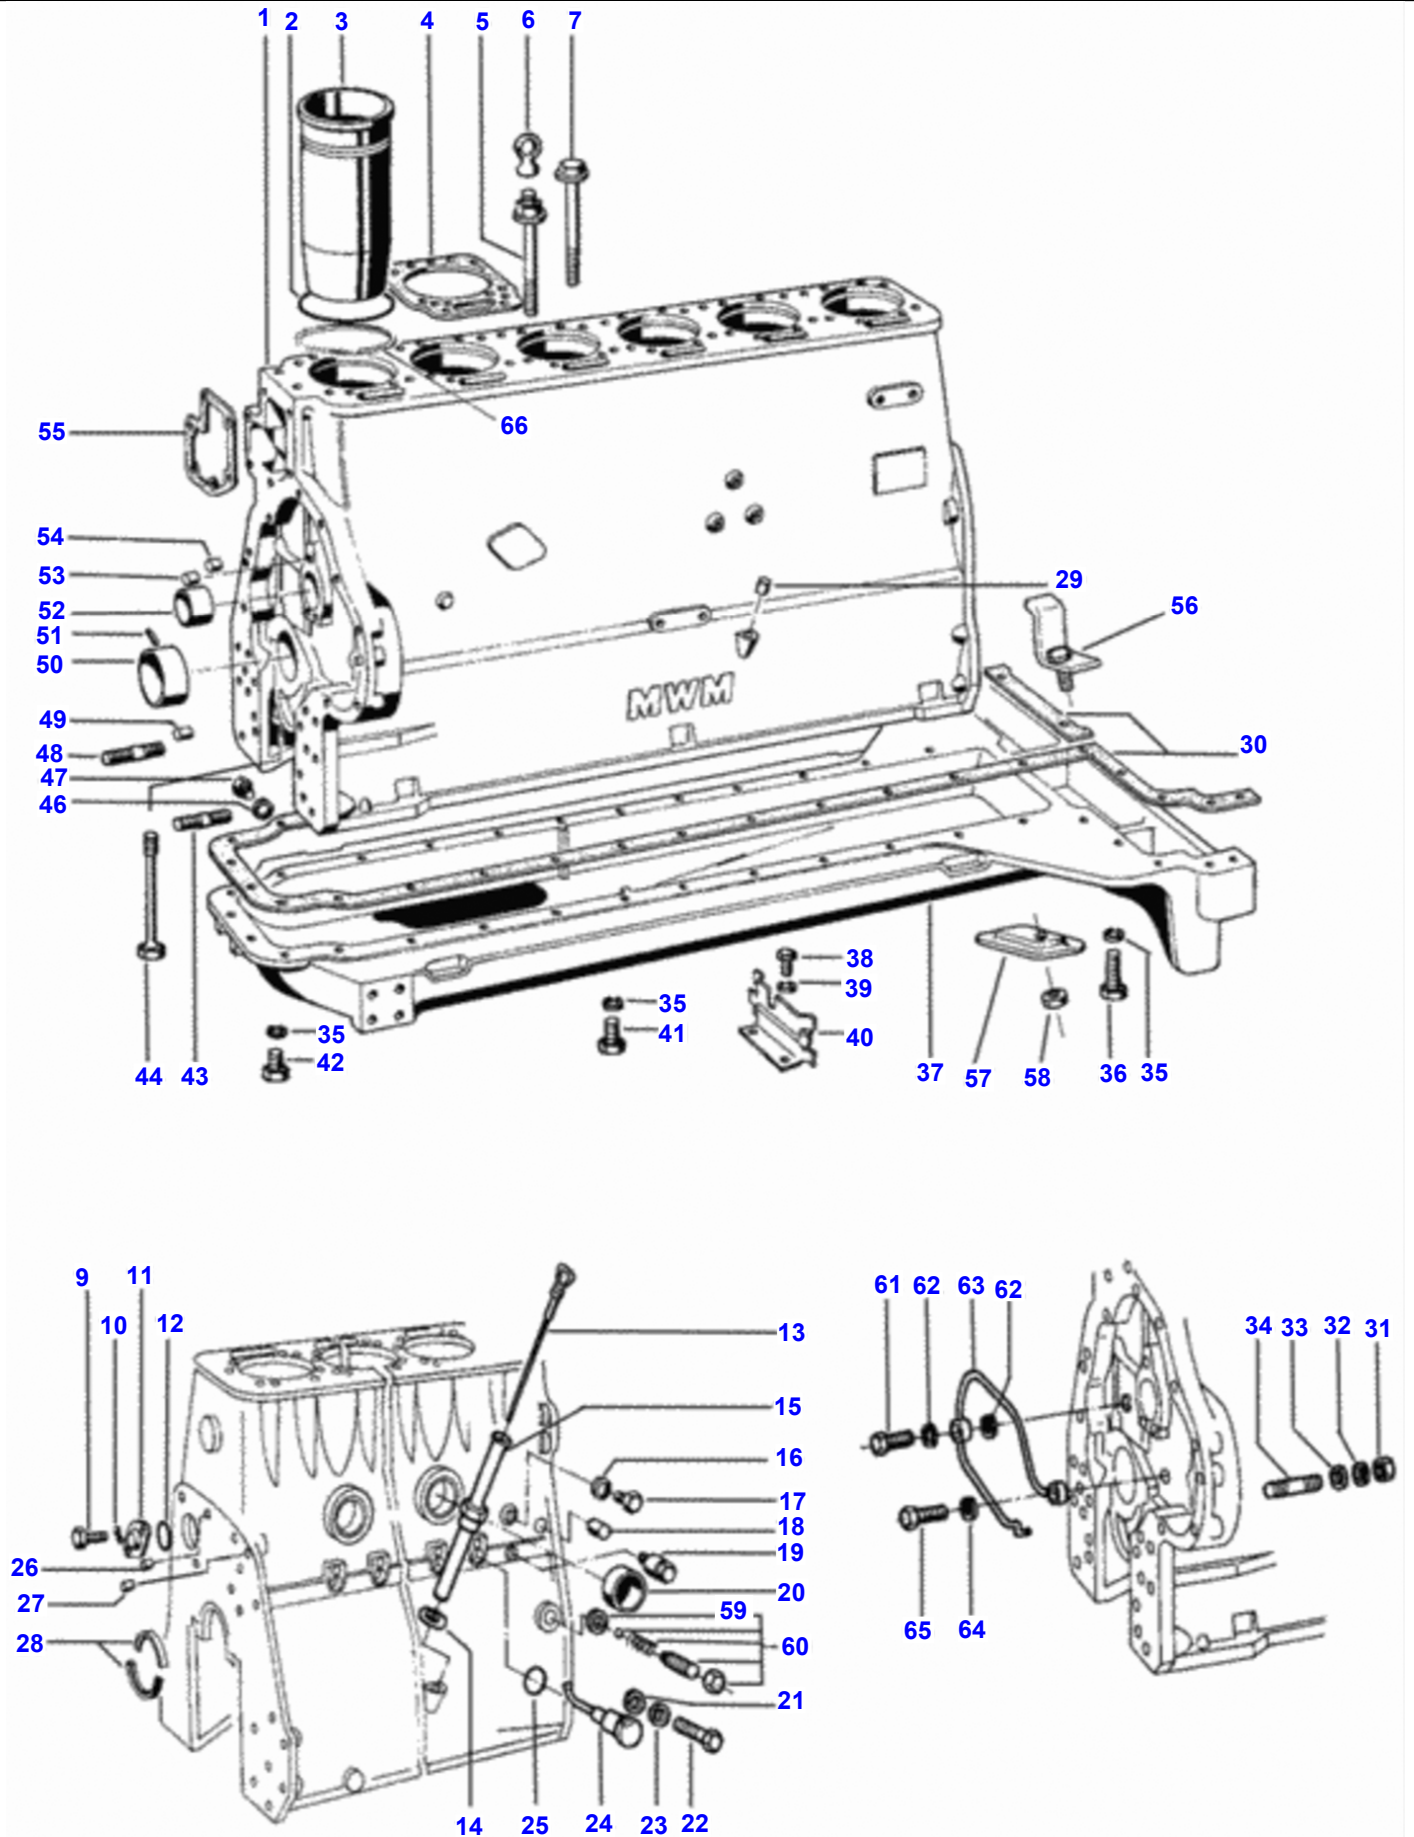

1780 GII TRACTOR (BR) - C178005
0000691

Cylinder Block

Item	Part Number	Qty	Description	Comments
1	V81217600	1	Cylinder Block	
2	V149320	12	O-Ring	
3	V135860	6	Cylinder Liner	
4	V143810	6	Cylinder	
5	V111000	2	Cylinder	
6	V111140	2	Lift Ring	
7	V110990	22	Bolt	
9	V117190	2	Bolt M8X35Mm	
10	V116890	2	Washer	
11	V146530	1	Seal Cover	
12	V117710	1	O-Ring	
13	V135870	1	Dipstick	
14	V132650	2	Seal Washer	
15	V82605700	1	Pipe	
16	V116310	1	Collet	
17	V148730	1	Plug 3/8-18 Npsf	
18	V141340	11	Pad	
19	V135900	1	Relief Valve	
20	V111450	3	Seal Cover	
21	V135910	6	Washer	
22	VHA6322	6	Screw	
23	VJD3108	6	Washer	
24	V135920	6	Oil Injector	
25	V135930	6	O-Ring	
26	V142740	2	Guide Pin	
27	V142730	2	Guide Pin	
28	V135940	2	Stop Ring	
	V135950	2	Thrust	
29	V141350	2	Seal Cover	
30	V115710	1	Gasket Sump	
31	VJB1110	4	Nut	
32	V116950	4	Tooth Washer	
33	V116940	4	Washer	
34	V116810	4	Dog	
35	VJD3108	39	Washer	
36	V120700	3	Bolt	
37	V117740	1	Sump	
38	V117760	2	Bolt	
39	VJD3108	2	Washer	
40	V115660	1	Balance Plate	
41	V117100	30	Bolt	
42	V117770	6	Bolt	
43	V111360	2	Dog	
44	V110990	14	Bolt	
46	V81288900	1	Seal Washer	
47	V81288800	1	Sump Plug	
48	V115720	4	Dog	
49	V142730	2	Guide Pin	
50	V136000	7	4Th	
	V135960	7	Big-End	
	V135970	7	1St	
	V135990	7	3Rd	
	V135980	7	2Nd	
51	V111030	7	Pressure Pin	
52	V110980	4	Bush	
53	V142360	3	Seal Pin	14mm
54	V142370	2	Pad	16mm
55	V111120	1	Gasket	
56	V195810	1	Bracket	
57	V229600	1	Cover	
58	VJB1106	1	Washer	
59	V135530	1	Seal Washer	
60	V142410	1	Dust Valve	
61	V80962900	1	Banjo Bolt	
62	V118550	2	Seal Washer	1780
63	V82601700	1	Lubricant Tube	1780
64	V141710	1	Seal Washer	
65	V117640	1	Bolt