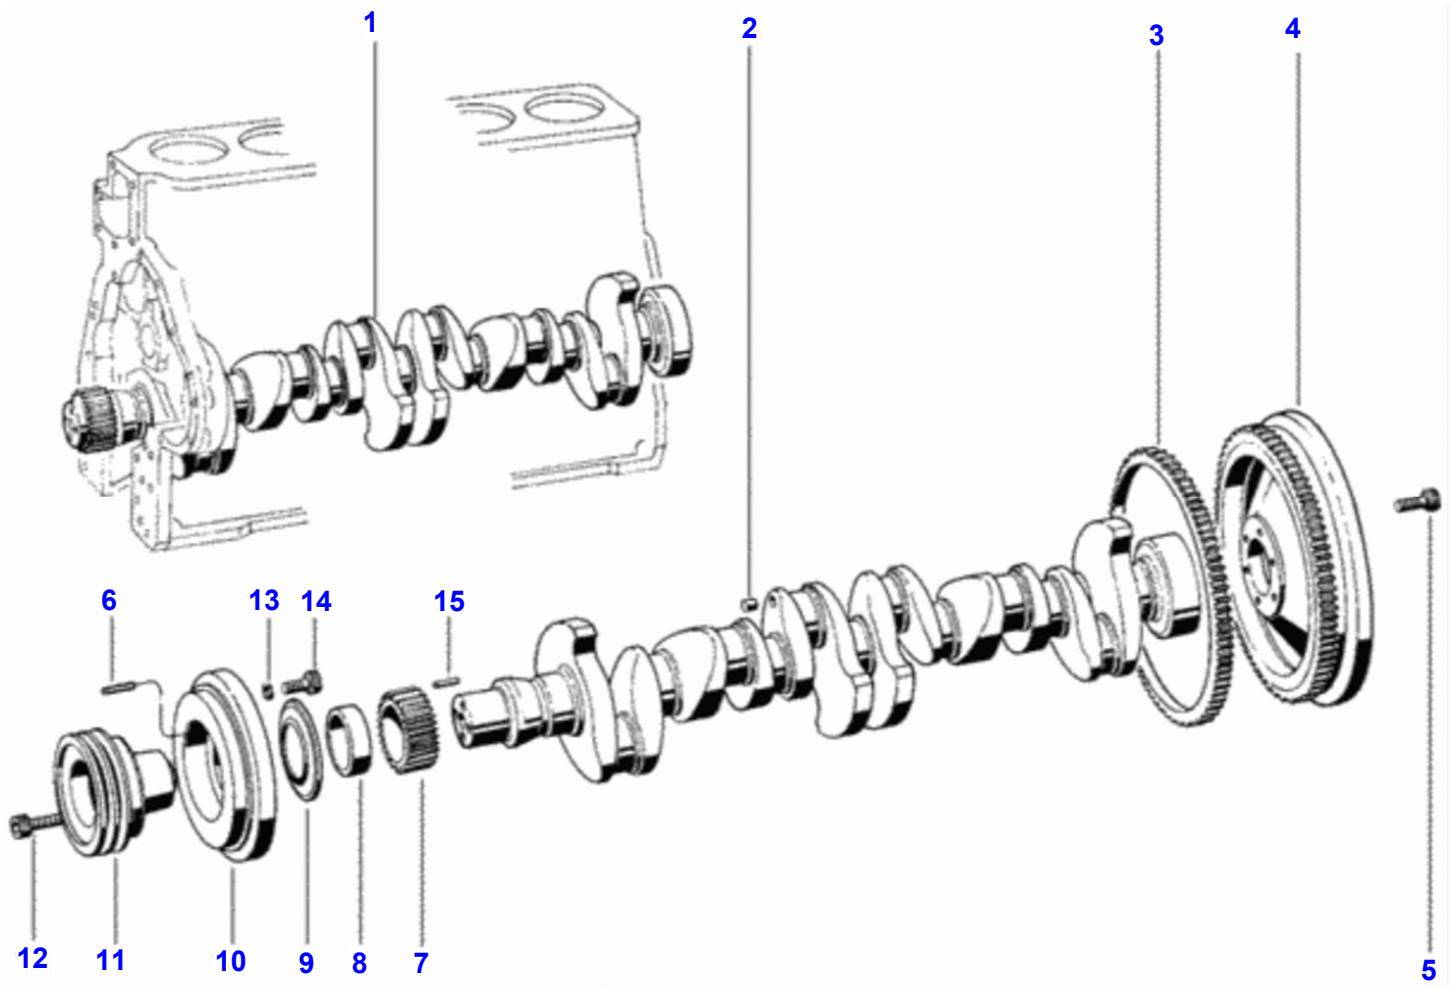

1780 GII TRACTOR (BR) - C178005
0000694

Cylinder Head

Item	Part Number	Qty	Description
1	V81216300	6	Complete
2	V121390	6	Bolt
3	V112620	6	Seal Washer
4	V149330	6	Valve Cover
5	V117300	6	O-Ring
6	V136320	6	Lower Disc
7	VJB1108	12	Nut
8	V142270	12	Dog
9	V112550	6	Pipe
10	V112570	6	Hose
11	VGP3918	12	Clamp
12	V136330	6	Outer Spring
13	V136340	6	Inner Spring
14	V116030	24	Valve Cotter
15	V112450	12	Upper Disc
16	V112480	30	Seal Cover
17	V116020	12	Valve Spring
18	V81348000	6	Specil
19	V117330	12	Valve Guide Std
	V81291200	12	Valve
20	V136360	12	Dog
21	V136370	12	Nut
22	V116080	12	Washer
23	V133670	12	Nut
24	V116810	6	Dog
25	V80963400	6	Intake
26	V136400	6	Intake Valve
27	V136411	6	Exhaust Vale
28	V80963500	6	Exhaust
29	V81216300	6	Complete
30	V149340	6	Gasket
31	V140090	12	Dog

1780 GII TRACTOR (BR) - C178005
0000695

Valve Mechanism

Item	Part Number	Qty	Description
1	V80974400	1	Complete
2	V80974500	1	Valve
3	V112170	12	Adjusting Screw
4	V112190	12	Circlip
5	V112180	12	Rocker
6	VJB1108	12	Nut
7	V149370	12	Assy Rocker Arm
8	V149350	6	Rocker
9	V112201	12	Push Rod
10	V117150	12	Bolt
11	VJD3110	12	Pressure Washer
12	V149360	6	Complete
13	V112210	12	Rocker
14	V115950	1	Setting Ring
15	V112000	1	Gear
16	V111990	1	Gear
17	VJD3108	8	Washer
18	V117190	4	Bolt M8X35Mm
19	V80974600	4	Bolt
20	V112020	1	Lock
21	V112120	2	Bushing
22	V112130	5	Bushing