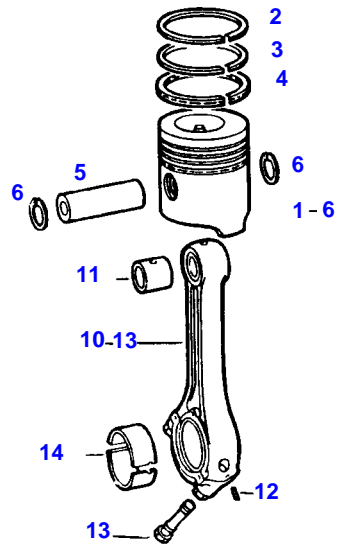

FARMER 308 (178/30001-99999)
3119

3119

Item	Part Number	Qty	Description Comments	Technical Specification
1	72333026	4	PISTON ><2-6	
2	72333027	4	PISTON RING KIT ><2-4	
3			NOT AVAILABLE IN SINGLE PARTS	
4			NOT AVAILABLE IN SINGLE PARTS	
5			NOT AVAILABLE IN SINGLE PARTS	
6	72332584	8	LOCKWASHER	
10	72343926	4	PISTON ROD ><11-13	
11	72341118	4	SMALL-END BUSH	
12	72313802	4	TENSIONING PIN	ISO8752-4X16-A-ST-ZNPHR10F-KOE
13	72327143	8	CONNECTING ROD BOLT	
14	72341119	4	CONNECTING ROD BEARING 63,00 MM	
	72341120	4	CONNECTING ROD BEARING 62,75 MM	
	72341121	4	CONNECTING ROD BEARING 62,50 MM	
	72341122	4	CONNECTING ROD BEARING 62,25 MM	
	72341123	4	CONNECTING ROD BEARING 62,00 MM