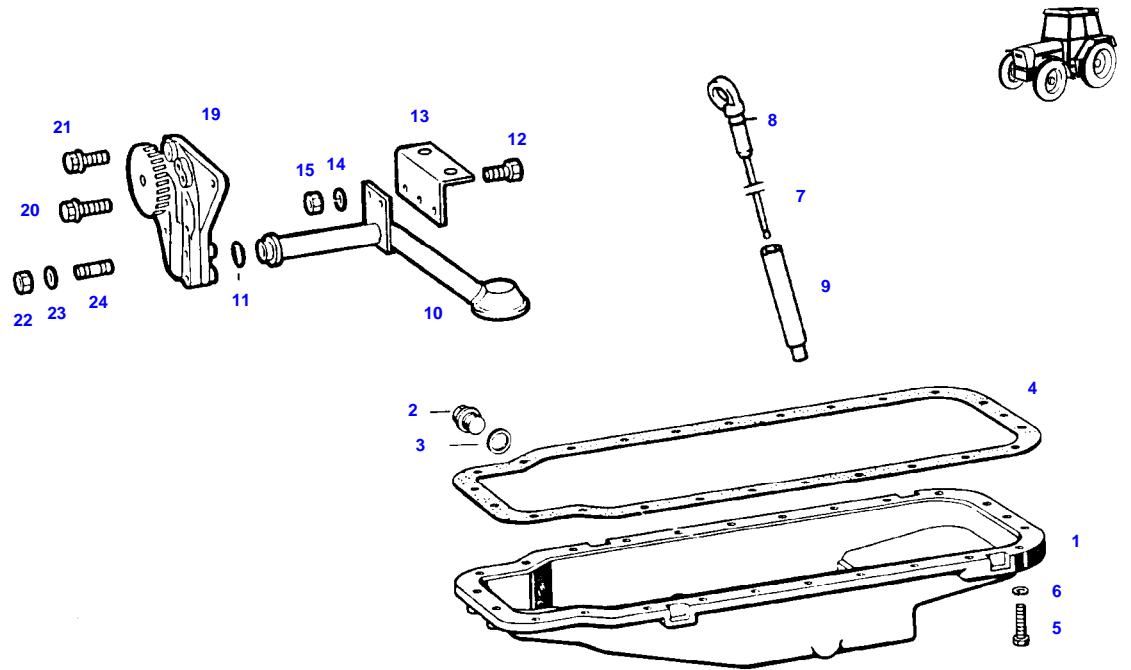

FARMER 308 (178/30001-99999)
7700

7700

Item	Part Number	Qty	Description Comments	Technical Specification
1	72337689	1	OIL PAN ><2-3	
2	72373986	1	SCREW	
3	72332580	1	SEALING WASHER	
4	72329727	1	SEAL	
5	72315474	2	SOCKET HEAD BOLT	
	72374024	5	SOCKET HEAD BOLT	DIN 912-M8X45-10.9
	72315479	18	SOCKET HEAD BOLT	DIN 912 M8X35-10.9
6	72315053	25	SPLIT WASHER	FWN 65208-8-A3L
7	72332601	1	DIPSTICK ><8	
8	72376384	1	O-RING	7,3X2,4
9	72329118	1	PIPE	
10	72339392	1	LUBE OIL LINE	
11	72376462	1	O-RING	20X4-FPM 70 FWN56402
12	72315642	2	HEXAGONAL HEAD BOLT	DIN 933 M8 X 16-8.8A3L
13	72330779	1	GUSSET PLATE	
14	72315053	2	SPLIT WASHER	FWN 65208-8-A3L
15	72313268	2	NUT	DIN 934 M8-8A3L
19	72332187	1	OIL GEAR PUMP	
20	72375067	1	LOCK SCREW	FWN 64993 M8X35-90
21	72375063	2	LOCK SCREW	FWN 64993 M8X22-12.9
22	72340921	1	MIDGRIP NUT	
23	72340920	1	DISC	
24	72374623	1	STUD BOLT	DIN 939-M8X25-8.8