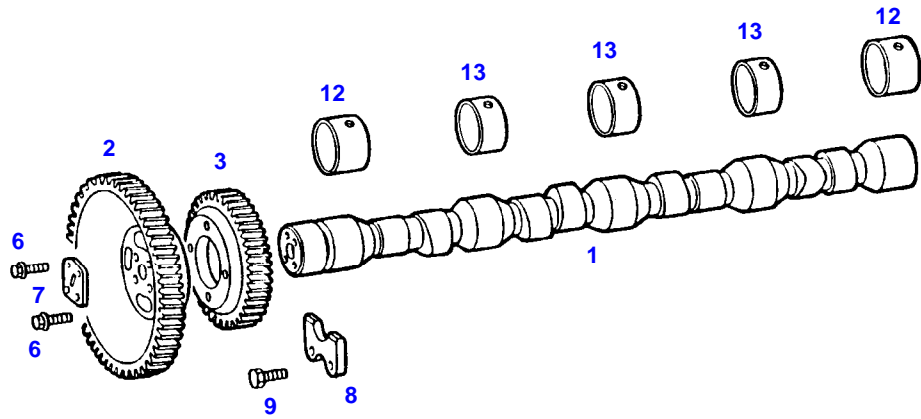

FARMER 308 (178/30001-99999)
8520

8520

Item	Part Number	Qty	Description Comments	Technical Specification
1	72342940	1	CRANKSHAFT ><2-5	
2	72341105	1	SPUR GEAR	
3	72313801	1	TENSIONING PIN	ISO8752-4X14-A-ST
4	72337059	4	PLUG	
5	72329220	1	RING GEAR	
6			SEE V-BELT	
9	72332454	1	HUB	
10	72374113	4	SOCKET HEAD BOLT	DIN 912 M16X50-10.9
11	72332461	1	FLYWHEEL ><12	
12	72330772	1	RING GEAR	
13	72315739	6	HEXAGONAL HEAD BOLT	DIN 933 M16X60 GWA-10.9
14	72375149	1	TENSIONING PIN	ISO8752-6X10-A-ST
15	72329545	1	PIN	

FARMER 308 (178/30001-99999)
3119

3119

Item	Part Number	Qty	Description Comments	Technical Specification
1	72333026	4	PISTON ><2-6	
2	72333027	4	PISTON RING KIT ><2-4	
3			NOT AVAILABLE IN SINGLE PARTS	
4			NOT AVAILABLE IN SINGLE PARTS	
5			NOT AVAILABLE IN SINGLE PARTS	
6	72332584	8	LOCKWASHER	
10	72343926	4	PISTON ROD ><11-13	
11	72341118	4	SMALL-END BUSH	
12	72313802	4	TENSIONING PIN	ISO8752-4X16-A-ST-ZNPHR10F-KOE
13	72327143	8	CONNECTING ROD BOLT	
14	72341119	4	CONNECTING ROD BEARING 63,00 MM	
	72341120	4	CONNECTING ROD BEARING 62,75 MM	
	72341121	4	CONNECTING ROD BEARING 62,50 MM	
	72341122	4	CONNECTING ROD BEARING 62,25 MM	
	72341123	4	CONNECTING ROD BEARING 62,00 MM	

FARMER 308 (178/30001-99999)
4893

4893

Item	Part Number	Qty	Description Comments	Technical Specification
1	72416321	1	CAMSHAFT	
2	72343928	1	SPUR GEAR	
3	72343929	1	SPUR GEAR	
6	72375063	8	LOCK SCREW	FWN 64993 M8X22-12.9
7	72331325	1	PROFILED FLANGE	
8	72343930	1	SEGMENT	
9	72375061	2	LOCK SCREW	W151.12 M8X16-90
12	72332989	2	BUSH REPAIR STEP	
13	72332990	3	BUSH REPAIR STEP	