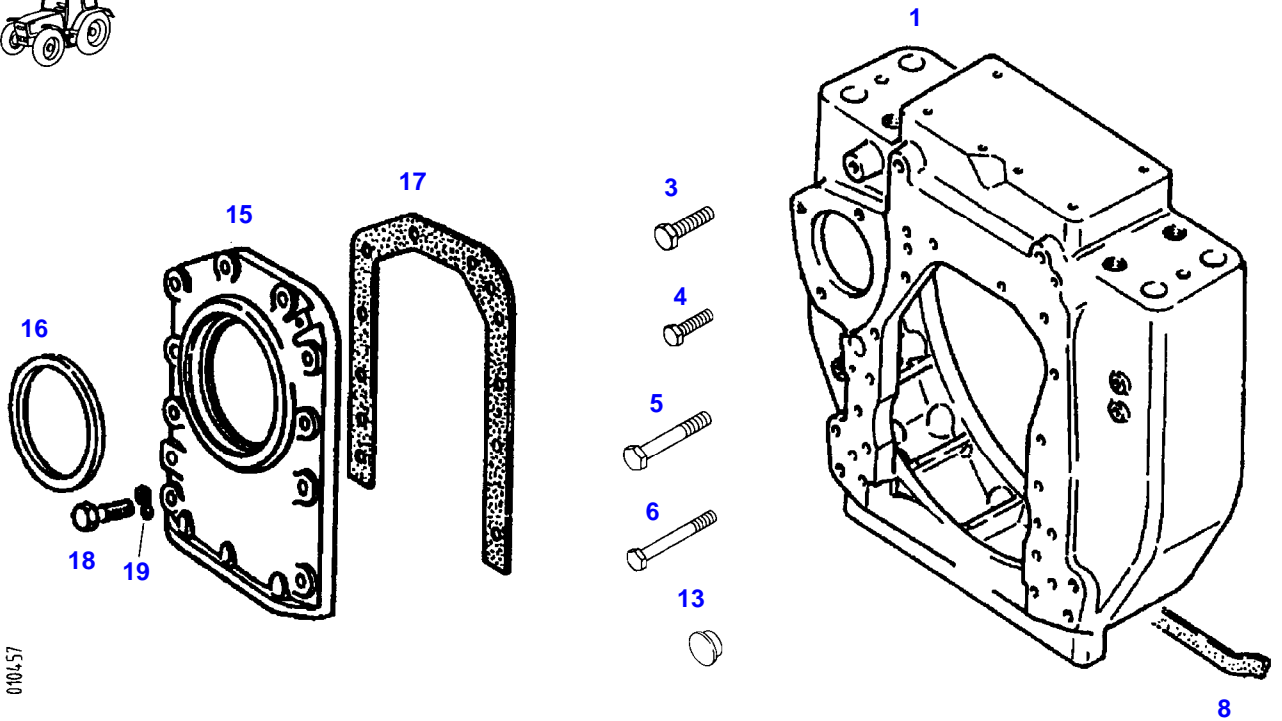

0104.57

Item	Part Number	Qty	Description Comments	Technical Specification
1	72395452	1	HOUSING	
3	72374469	4	HEXAGONAL HEAD BOLT	DIN 933-M12X45-12.9
4	72315686	10	HEXAGONAL HEAD BOLT	DIN 933-M10X35-12.9
5	72374220	4	HEXAGONAL HEAD BOLT	DIN 931-M12X80-12.9
6	72374189	2	HEXAGONAL HEAD BOLT	DIN 931 M10X85-12.9
8	72325584	1	RUBBER STRIP	
13	72314756	1	LOCKING PLUG F21	F21
	72375075	2	LOCKING PLUG F3	F3
	72314763	4	LOCKING PLUG F211	F211
	72314748	4	LOCKING PLUG F11	SW-F11
	72375092	4	LOCKING PLUG F12	V14
	72375100	1	SCREW PLUG M18	M18
	72317290	1	TAPERED PLUG B47	
15	72330754	1	CRANKCASE END COVER ><16	
16	72376834	1	SHAFT SEAL	110X130X14,5
17	72330755	1	MOLDED SEAL	
18	72315652	10	HEXAGONAL HEAD BOLT	DIN 933 M8X25-8.8
19	72317121	10	SPRING WASHER	DIN 137 B8-MECH.VZK