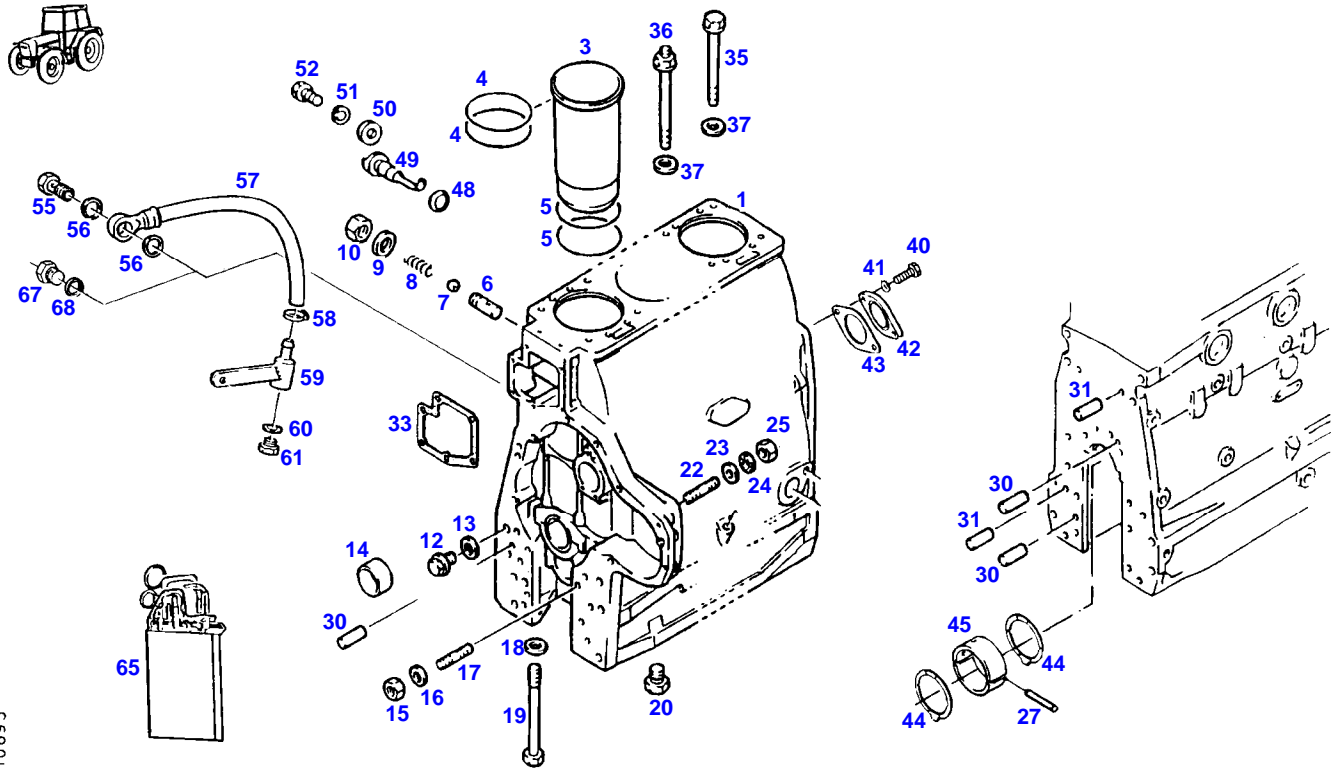

FARMER 308 (178/30001-99999)
10895

10895

Item	Part Number	Qty	Description Comments	Technical Specification
	72431075	1	DIESEL ENGINE --> 178/30240 <-- Z178.208.010.020 ENGINE EXCHANGE	
	72431076	1	DIESEL ENGINE <-- 178/30241	
1	72416159	1	CRANKCASE ><3-27 ENG.NO. --> 765486 <> <>	
	72337035	1	HEXAGONAL HEAD BOLT	
	72329118	1	PIPE	
	72340920	1	DISC	
	72416321	1	CAMSHAFT	
	72340921	1	MIDGRIP NUT	
3	72425044	4	CYLINDER LINER	
	72416175	4	CYLINDER LINER OVERLAP 0,05 MM	
	72416176	4	CYLINDER LINER OVERLAP 0,1 MM	
4	72329541	8	SEAL	
5	72343893	8	SEAL	
6	72341074	1	SCREW PIECE	
7	72378872	1	BALL	DIN 5401-9,0MM
8	72341075	1	COMPRESSION SPRING	
9	72315097	1	SEALING WASHER	DIN 7603 A16X20-CU
10	72341076	1	CAP NUT	
12	72315436	1	SCREW	DIN 908 M10X1-ST A3L
13	72315088	1	SEALING WASHER	DIN 7603 A10X13,5-CU
14	72329540	1	BUSH	
15	72340921	1	MIDGRIP NUT	
16	72340920	1	DISC	
17	72374623	1	STUD BOLT	DIN 939-M8X25-8.8
18	72324592	10	DISC	
19	72327081	10	HEXAGONAL HEAD BOLT	
20	72337035	1	HEXAGONAL HEAD BOLT	
22	72313772	3	STUD BOLT	DIN 939 M8X30-8.8
23	72321257	3	DISC	
24	72315053	3	SPLIT WASHER	FWN 65208-8-A3L
25	72313268	3	NUT	DIN 934 M8-8A3L
27	72375130	5	TENSIONING PIN	ISO8752-4X8-A-ST-ZNPH
30	72313859	4	CYLINDER PIN	DIN 7-8M6X18-ST50K
31	72375324	2	CYLINDER PIN	DIN 7-10M6X28-ST50K
33	72327043	1	MOLDED SEAL	
35	72333013	14	SOCKET HEAD BOLT	
36	72333014	2	HEXAGONAL HEAD BOLT	
37	72324592	16	DISC	
40	72315650	2	HEXAGONAL HEAD BOLT	DIN 933 M8 X 20-8.8A3L
41	72315053	2	SPLIT WASHER	FWN 65208-8-A3L
42	72343896	1	COVER	
43	72333001	1	SEAL	
44	72343910	2	THRUST RING 70,00 MM	
	72343911	2	THRUST RING 69,79 MM	
	72343912	2	THRUST RING 69,54 MM	
	72343913	2	THRUST RING 69,04 MM	
45	72341078	5	MAIN BEARING 70,00 MM	
	72341079	5	MAIN BEARING 69,79 MM	