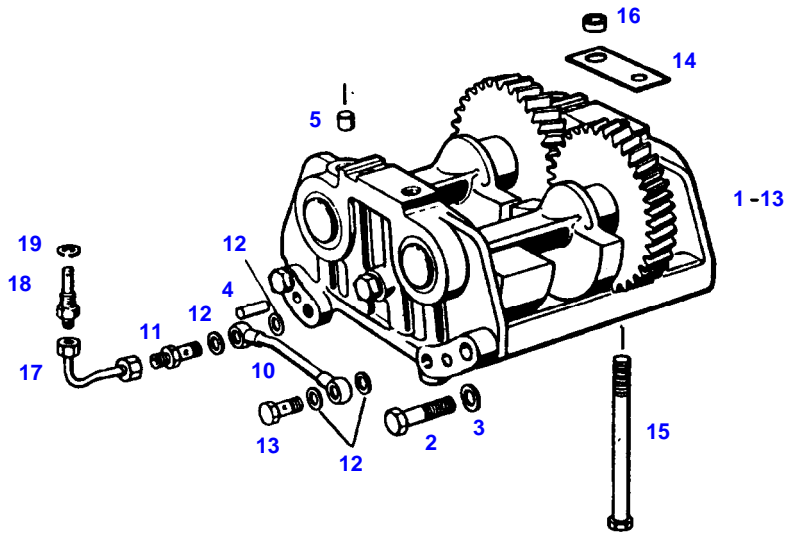

Item	Part Number	Qty	Description Comments	Technical Specification
1	72337689	1	OIL PAN ><2-3	
2	72373986	1	SCREW	
3	72332580	1	SEALING WASHER	
4	72329727	1	SEAL	
5	72315474	2	SOCKET HEAD BOLT	
	72374024	5	SOCKET HEAD BOLT	DIN 912-M8X45-10.9
	72315479	18	SOCKET HEAD BOLT	DIN 912 M8X35-10.9
6	72315053	25	SPLIT WASHER	FWN 65208-8-A3L
7	72332601	1	DIPSTICK ><8	
8	72376384	1	O-RING	7,3X2,4
9	72329118	1	PIPE	
10	72339392	1	LUBE OIL LINE	
11	72376462	1	O-RING	20X4-FPM 70 FWN56402
12	72315642	2	HEXAGONAL HEAD BOLT	DIN 933 M8 X 16-8.8A3L
13	72330779	1	GUSSET PLATE	
14	72315053	2	SPLIT WASHER	FWN 65208-8-A3L
15	72313268	2	NUT	DIN 934 M8-8A3L
19	72332187	1	OIL GEAR PUMP	
20	72375067	1	LOCK SCREW	FWN 64993 M8X35-90
21	72375063	2	LOCK SCREW	FWN 64993 M8X22-12.9
22	72340921	1	MIDGRIP NUT	
23	72340920	1	DISC	
24	72374623	1	STUD BOLT	DIN 939-M8X25-8.8

FARMER 308 (178/30001-99999)
5260

5260