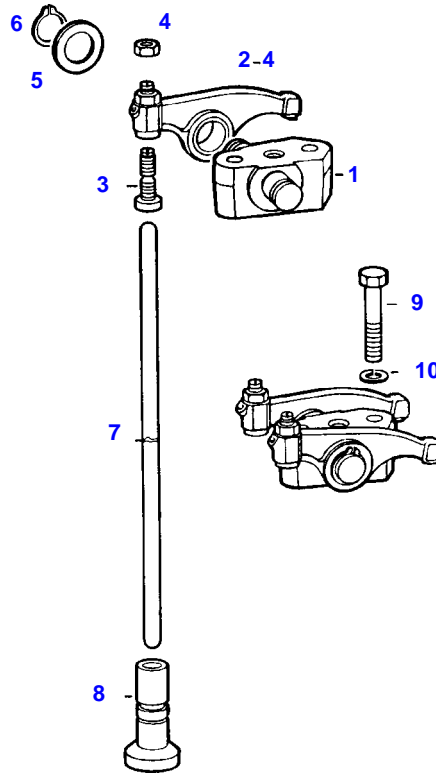

FARMER 308 (178/30001-99999)
3121

3121

Item	Part Number	Qty	Description Comments	Technical Specification
1	72343933	4	ROCKER ARM SUPPORT	
2	72343934	8	ROCKER ARM ><2-4	
3	72343935	8	ADJUSTING SCREW	
4	72343936	8	NUT	
5	72321237	16	DISC	
6	72375559	8	LOCK WASHER	DIN 471-16X1
7	72330785	8	BUMPER	
8	72343937	8	MUSHROOM TAPPET	
	72423816	8	MUSHROOM TAPPET OVERSIZE 19,5 MM	
9	72315691	8	HEXAGONAL HEAD BOLT	DIN 933 M10X40-8.8A3L
10	72315054	8	SPLIT WASHER	FWN 65208-10-A3L