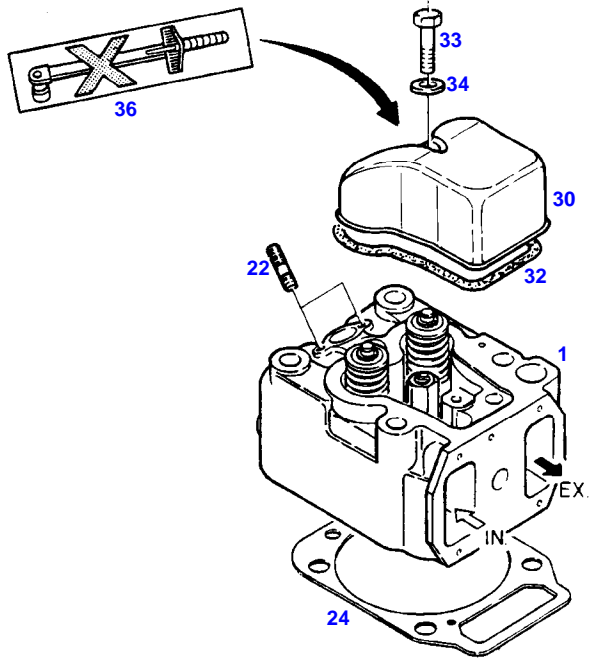

FARMER 308 (178/30001-99999)
10872

10872

Item	Part Number	Qty	Description Comments	Technical Specification
1	72342974	4	CYLINDER HEAD ><3-20	
3	72343644	4	VALVE GUIDE INTAKE	
4	72343645	4	VALVE GUIDE OUTLET	
6	72343650	4	VALVE SEAT RING INTAKE	
7	72343902	4	VALVE SEAT RING OUTLET	
8	72327100	8	LOCKWASHER	
9	72311455	12	COVER	
10	72373948	8	PLUG SCREW	DIN 906 M22X1,5-ST
13	72343651	4	POPPET	
14	72343905	4	POPPET	
15	72340915	8	DISC	
16	72340913	8	VALVE SPRING	
17	72340914	8	VALVE SPRING	
18	72327092	16	TAPER PIECE HALF	
19	72327093	8	SPRING RETAINER	
20	72343647	8	SEAL	
22	72374627	8	STUD BOLT	DIN 939 M8X40-8.8
24	72343992	4	CYLINDER HEAD GASKET	
30	72343906	4	CYLINDER HEAD COVER	
32	72343908	4	MOLDED SEAL	
33	72315659	4	HEXAGONAL HEAD BOLT	DIN 933 M8X35-8.8
34	72315087	4	SEALING WASHER	DIN 7603 A8X14-CU
36	72342973	4	LABEL