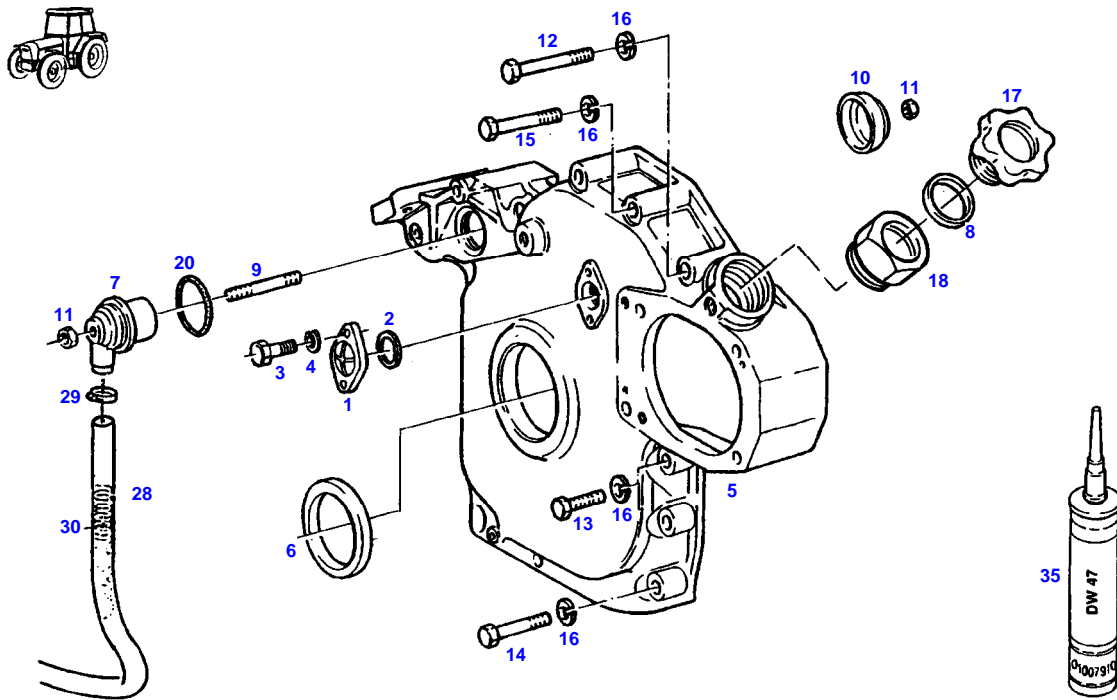

FARMER 308 (178/30001-99999)
8328

8328

Item	Part Number	Qty	Description Comments	Technical Specification
1	72343896	1	COVER	
2	72376544	1	O-RING	42,2X3-NBR 70 FWN56402
3	72315650	2	HEXAGONAL HEAD BOLT	DIN 933 M8 X 20-8.8A3L
4	72317121	2	SPRING WASHER	DIN 137 B8-MECH.VZK
5	72342971	1	CRANKCASE END COVER	
6	72332982	1	RADIAL SEALING RING	
7	72326907	1	HOUSING	
8	72376514	1	O-RING	32X4-NBR 70 FWN56402
9	72326906	1	THREADED PIN	
10	72326904	1	COVER PANEL	
11	72372804	2	NUT	DIN 934 M6-10
12	72315535	1	HEXAGONAL HEAD BOLT	DIN 931 M8X75 GWA-10.9
13	72315660	1	HEXAGONAL HEAD BOLT	DIN 933 M8X35-8.8A3L
14	72374372	7	HEXAGONAL HEAD BOLT	DIN 931 M8X45S-8.8
15	72315534	5	HEXAGONAL HEAD BOLT	DIN 931 M8 X 70-8.8
16	72315053	13	SPLIT WASHER	FWN 65208-8-A3L
17	72321607	1	PLUG	
18	72342977	1	EXTENSION TUBE	
20	72376538	1	O-RING	40X4
28	72436284	1	HOSE 1X 830MM CUT TO LENGTH	L=1120 FWN65912-19X3-PVC-W-G
29	72311166	1	HOSE CLIP	
30	72407980	1	COMPRESSION SPRING	
35	72311273	1	SEALING COMPOUND	TEROST-63S