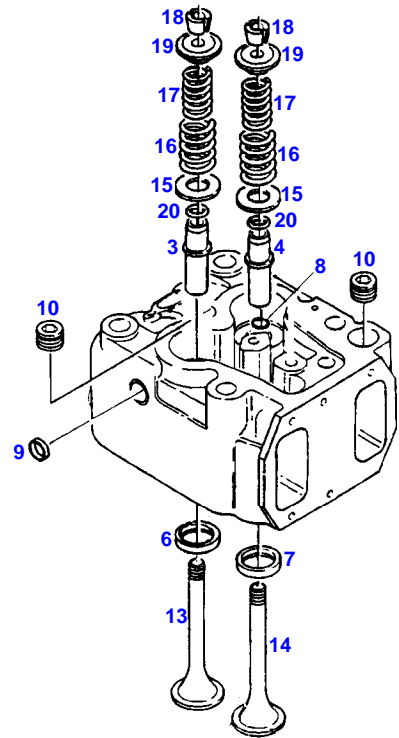

FARMER 308 (178/30001-99999)
10872

10872

Item	Part Number	Qty	Description Comments	Technical Specification
1	72342974	4	CYLINDER HEAD ><3-20	
3	72343644	4	VALVE GUIDE INTAKE	
4	72343645	4	VALVE GUIDE OUTLET	
6	72343650	4	VALVE SEAT RING INTAKE	
7	72343902	4	VALVE SEAT RING OUTLET	
8	72327100	8	LOCKWASHER	
9	72311455	12	COVER	
10	72373948	8	PLUG SCREW	DIN 906 M22X1,5-ST
13	72343651	4	POPPET	
14	72343905	4	POPPET	
15	72340915	8	DISC	
16	72340913	8	VALVE SPRING	
17	72340914	8	VALVE SPRING	
18	72327092	16	TAPER PIECE HALF	
19	72327093	8	SPRING RETAINER	
20	72343647	8	SEAL	
22	72374627	8	STUD BOLT	DIN 939 M8X40-8.8
24	72343992	4	CYLINDER HEAD GASKET	
30	72343906	4	CYLINDER HEAD COVER	
32	72343908	4	MOLDED SEAL	
33	72315659	4	HEXAGONAL HEAD BOLT	DIN 933 M8X35-8.8
34	72315087	4	SEALING WASHER	DIN 7603 A8X14-CU
36	72342973	4	LABEL