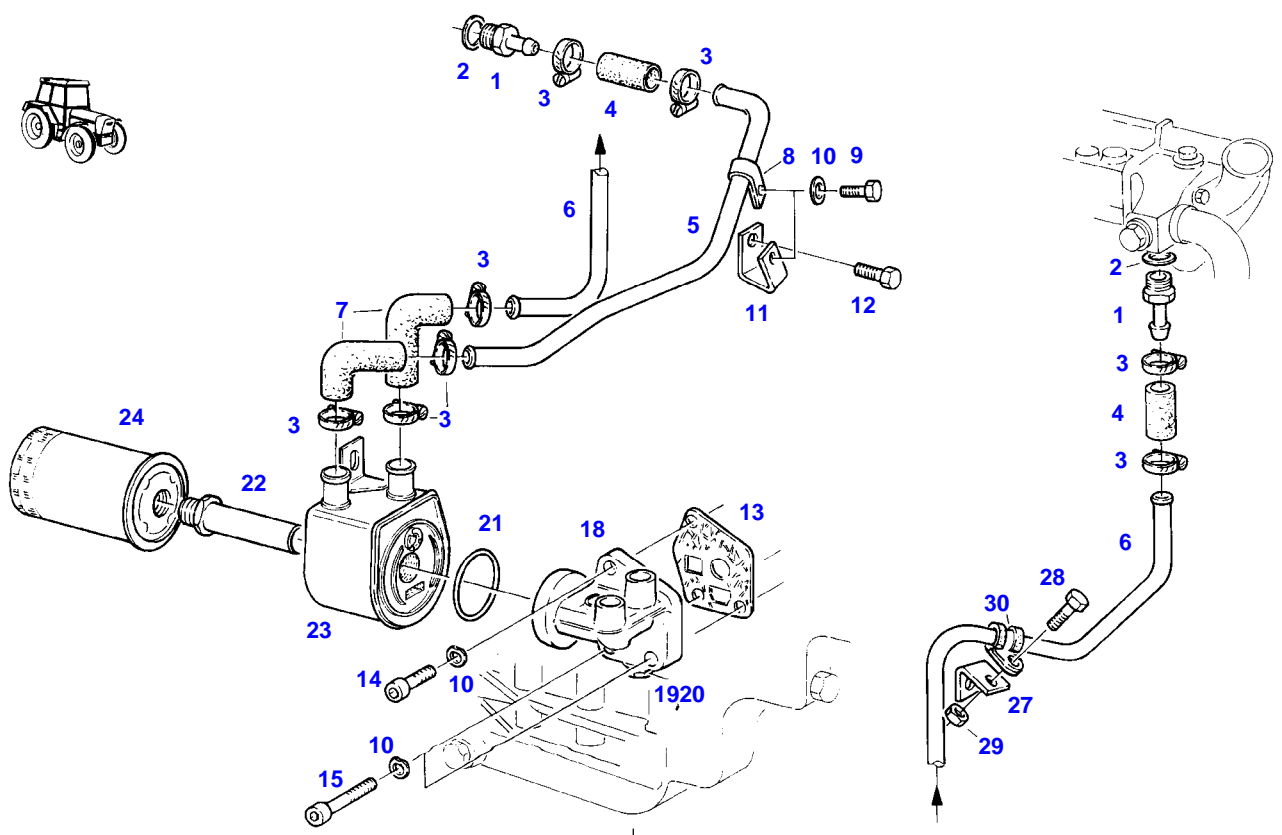

Item	Part Number	Qty	Description Comments	Technical Specification
1	72318354	1	COUNTERBALANCING ><2-13	
2	72374177	3	HEXAGONAL HEAD BOLT	DIN 931 M10X45-8.8
3	72315054	3	SPLIT WASHER	FWN 65208-10-A3L
4	72372613	2	TAPER PIN	DIN 258-8X55-ST50K
5	72325101	4	PLUG	
10	72329212	1	LUBRICANT PRESSURE LINE	
11	72329213	1	SCREW PIECE	
12	72315088	4	SEALING WASHER	DIN 7603 A10X13,5-CU
13	72315806	1	BANJO BOLT	DIN 7643-6-3-A3L
14	72329210	X	SHIM	
15	72374198	4	HEXAGONAL HEAD BOLT	DIN 931 M10X105-8.8
16	72332521	2	LOCATING SLEEVE	
17	72329225	1	OIL PRESSURE LINE	
18	72329224	1	SCREW PIECE	
19	72315098	1	SEALING WASHER	DIN 7603 A16X22-CU

FARMER 308 (178/30001-99999)
7705

7705