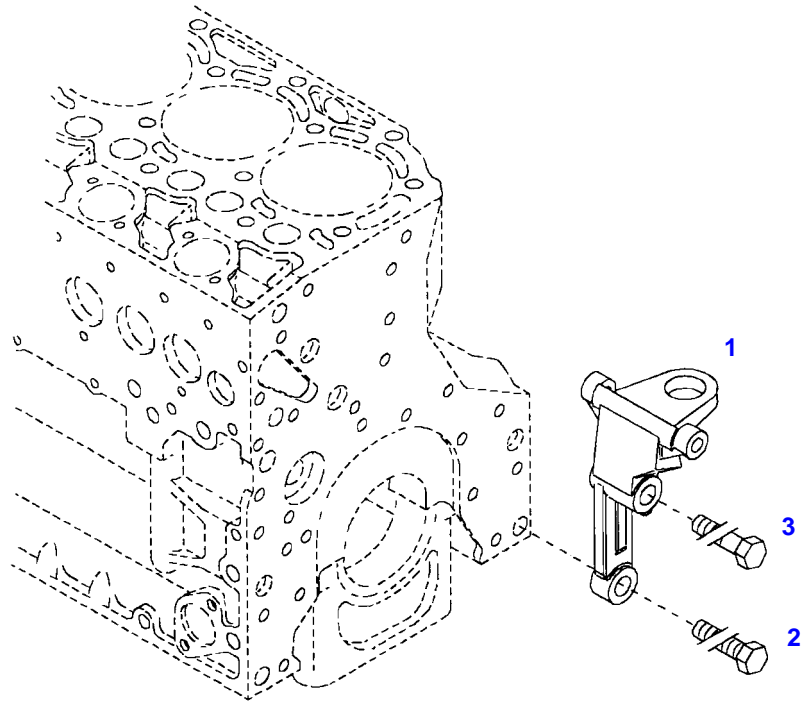

FENDT 411 VARIO (400/00101-99999)
40029

040029

Fendt

FENDT 411 VARIO (400/00101-99999)

F400000

ENGINE MOUNTINGS

Page01-0012

Item	Part Number	Qty	Description Comments	Technical Specification
			LEFT	
1	72428791	1	ENGINE SUSPENSION	
2	72418408	1	HEXAGONAL HEAD BOLT	DIN 933 M16X40 GWA-10.9
3	72374294	1	HEXAGONAL HEAD BOLT	DIN 931-M16X85 GWA-10.9