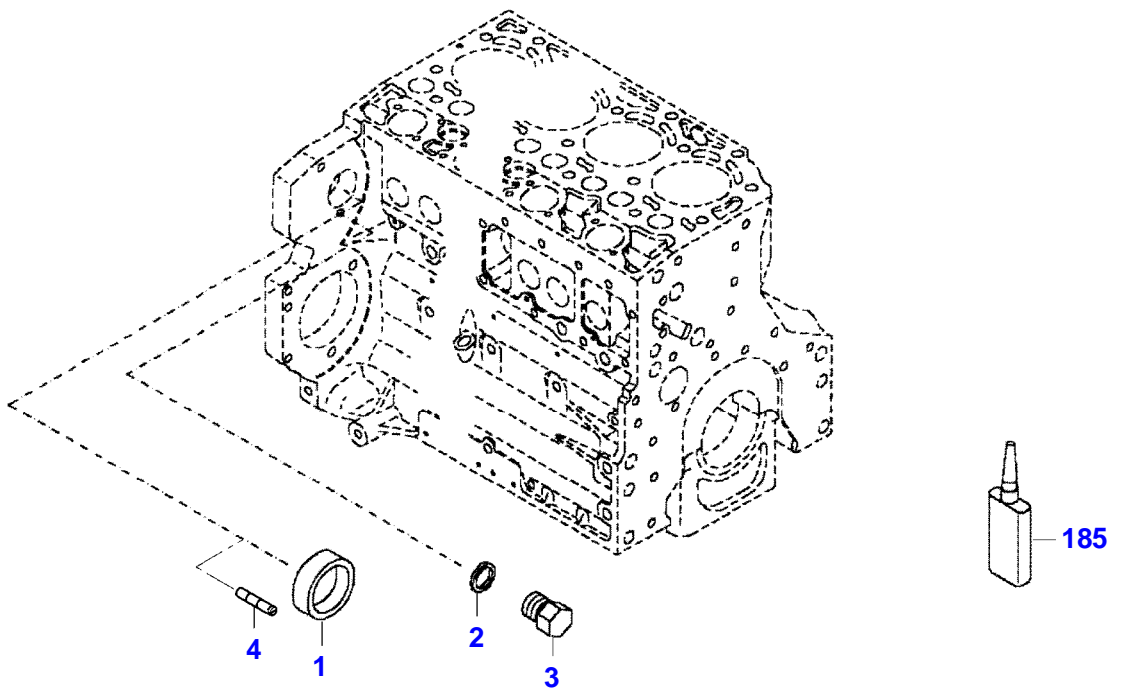

FENDT 411 VARIO (400/00101-99999)
432327-M-1

432327-M-1

Fendt

FENDT 411 VARIO (400/00101-99999)

F400000

CRANKCASE

Page01-0003

Item	Part Number	Qty	Description Comments	Technical Specification
BLANKING PARTS				
1	72627515	1	CORE HOLE PLUG	
2	72315088	2	SEALING WASHER	DIN 7603 A10X13,5-CU
3	72323677	2	PLUG	
4	72631860	2	SLUG	
185	72325403	1	SAFE.LOCK AGENT