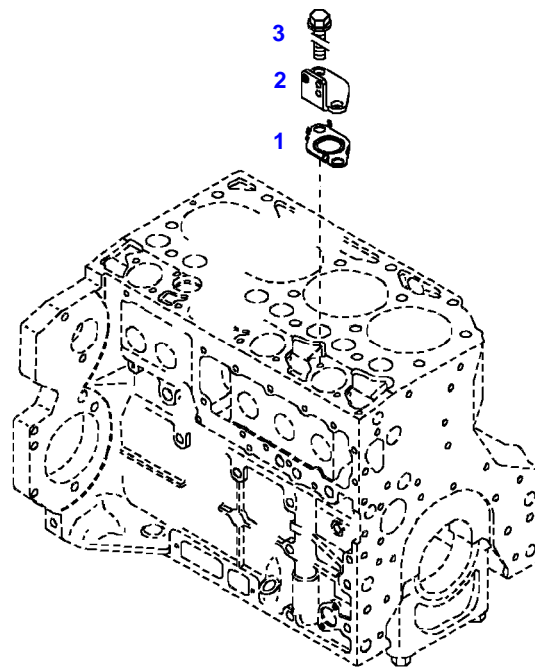

FENDT 411 VARIO (400/00101-99999)
35308

035308

Item	Part Number	Qty	Description Comments	Technical Specification
			ENGINE NUMBER --> 10408592	
	72438538	1	ENGINE PLEASE ORDER WITH ENGINE NO. ONLY !	TCD2012L044V
	72604534	1	REMANUFACTURED SHORT BLOCK ENGINE	
1	72436417	1	CRANKCASE ><2,3,5,7-14,18 <- F400.200.210.010	
2	72416467	10	HEXAGONAL HEAD BOLT	
3	72344342	10	ADAPTER BUSH	
5	72315095	2	SEALING WASHER	DIN 7603 A14X20-CU
7	72325321	1	PLUG M22X1,5	
8	72429347	2	SCREW M14X1,5	M14X1,5
10	72416469	4	BEARING BUSHING	
11	72416470	1	BEARING BUSHING	
12	72325325	6	CORE HOLE PLUG	
13	72325326	3	CORE HOLE PLUG	
14	72315799	2	PLUG	DIN 7604 AM14X1,5-A3L
18	72431135	1	LOCKING PLUG	
19	72439854	2	GANG SHAFT	
20	72325339	4	BUSH	
21	72415943	2	THRUST WASHER	
22	72423137	2	HEXAGONAL HEAD BOLT M8X16	
23	72420773	1	LOCKING PART	
24	72436713	1	LINE	
185	72381391	1	THREADLOCKER	LOCTITE 243 10ML

040194

Fendt

FENDT 411 VARIO (400/00101-99999)

F400000

CRANKCASE

Page01-0006

Item	Part Number	Qty	Description Comments
			LOCKING PLUG
1	72325326	1	CORE HOLE PLUG
185	72325403	1	SAFE.LOCK AGENT

FENDT 411 VARIO (400/00101-99999)
35315