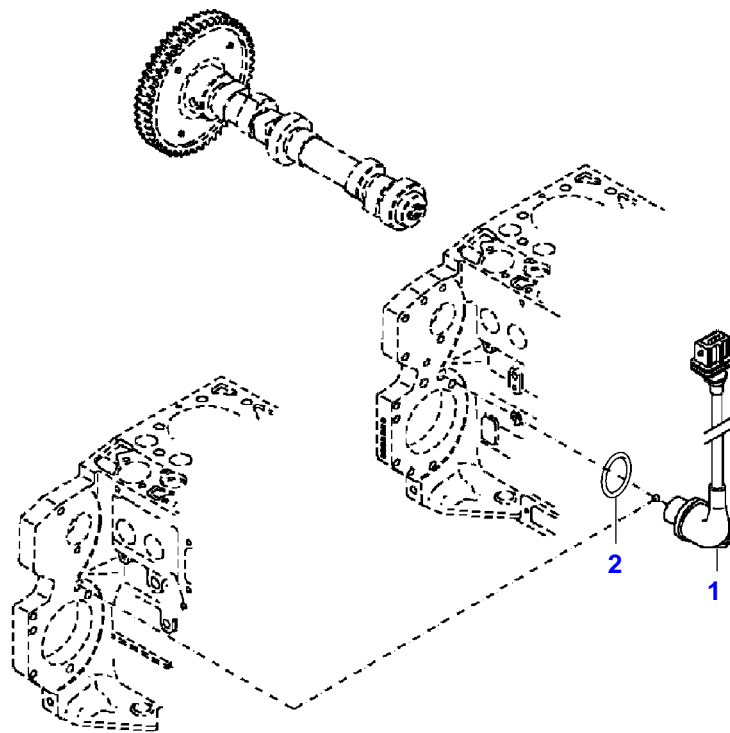

FENDT 411 VARIO (400/00101-99999)
431755-M-1

431755-M-1

Fendt

FENDT 411 VARIO (400/00101-99999)

F400000

TRANSMITTER

Page01-0010

Item	Part Number	Qty	Description Comments
			ENGINE SPEED EDC
1	72626758	1	TRANSMITTER
2	72628348	1	O-RING