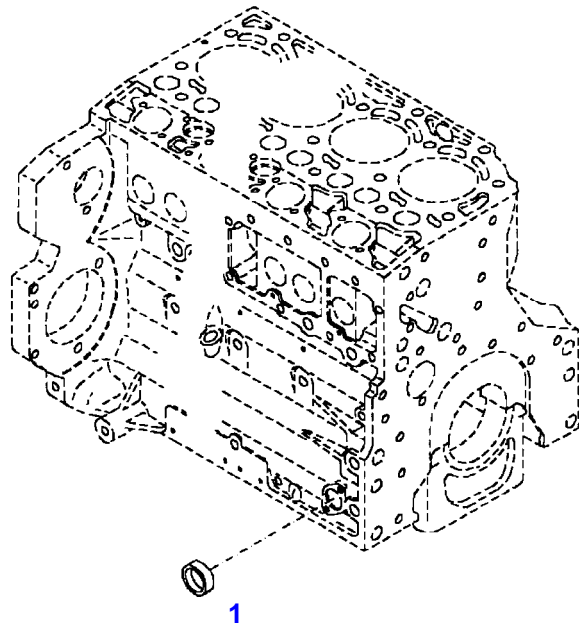

FENDT 411 VARIO (400/00101-99999)
40194

040194

Fendt

FENDT 411 VARIO (400/00101-99999)

F400000

CRANKCASE

Page01-0006

Item	Part Number	Qty	Description Comments
			LOCKING PLUG
1	72325326	1	CORE HOLE PLUG
185	72325403	1	SAFE.LOCK AGENT