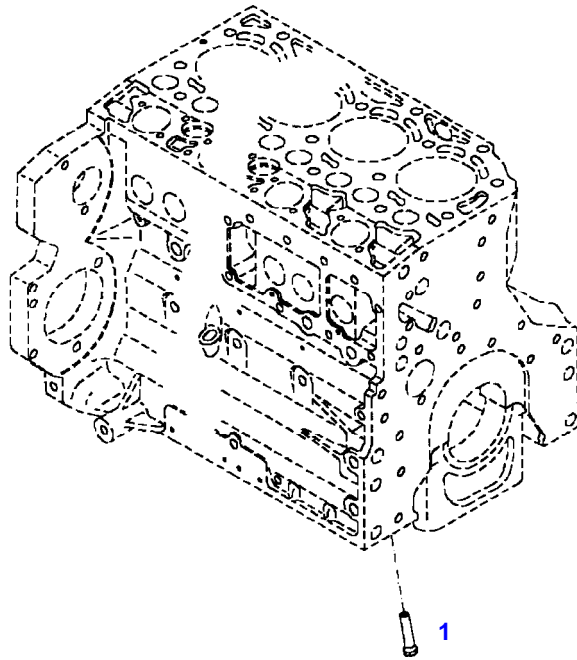

Fendt

FENDT 411 VARIO (400/00101-99999)

F400000

CRANKCASE

Page01-0003

Item	Part Number	Qty	Description Comments	Technical Specification
BLANKING PARTS				
1	72627515	1	CORE HOLE PLUG	
2	72315088	2	SEALING WASHER	DIN 7603 A10X13,5-CU
3	72323677	2	PLUG	
4	72631860	2	SLUG	
185	72325403	1	SAFE.LOCK AGENT	

FENDT 411 VARIO (400/00101-99999)
30094

030004