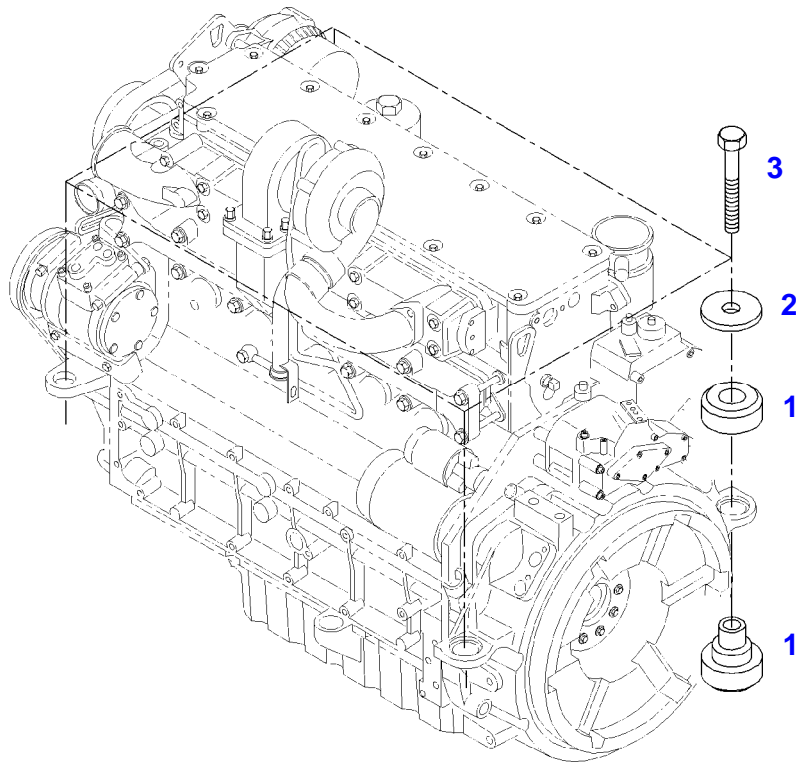

Fendt

FENDT 411 VARIO (400/00101-99999)

F400000

ENGINE MOUNTINGS

Page01-0013

Item	Part Number	Qty	Description Comments	Technical Specification
			RIGHT	
1	72423955	1	ENGINE SUSPENSION	
2	72418408	1	HEXAGONAL HEAD BOLT	DIN 933 M16X40 GWA-10.9
3	72374294	1	HEXAGONAL HEAD BOLT	DIN 931-M16X85 GWA-10.9

FENDT 411 VARIO (400/00101-99999)
35107

035107