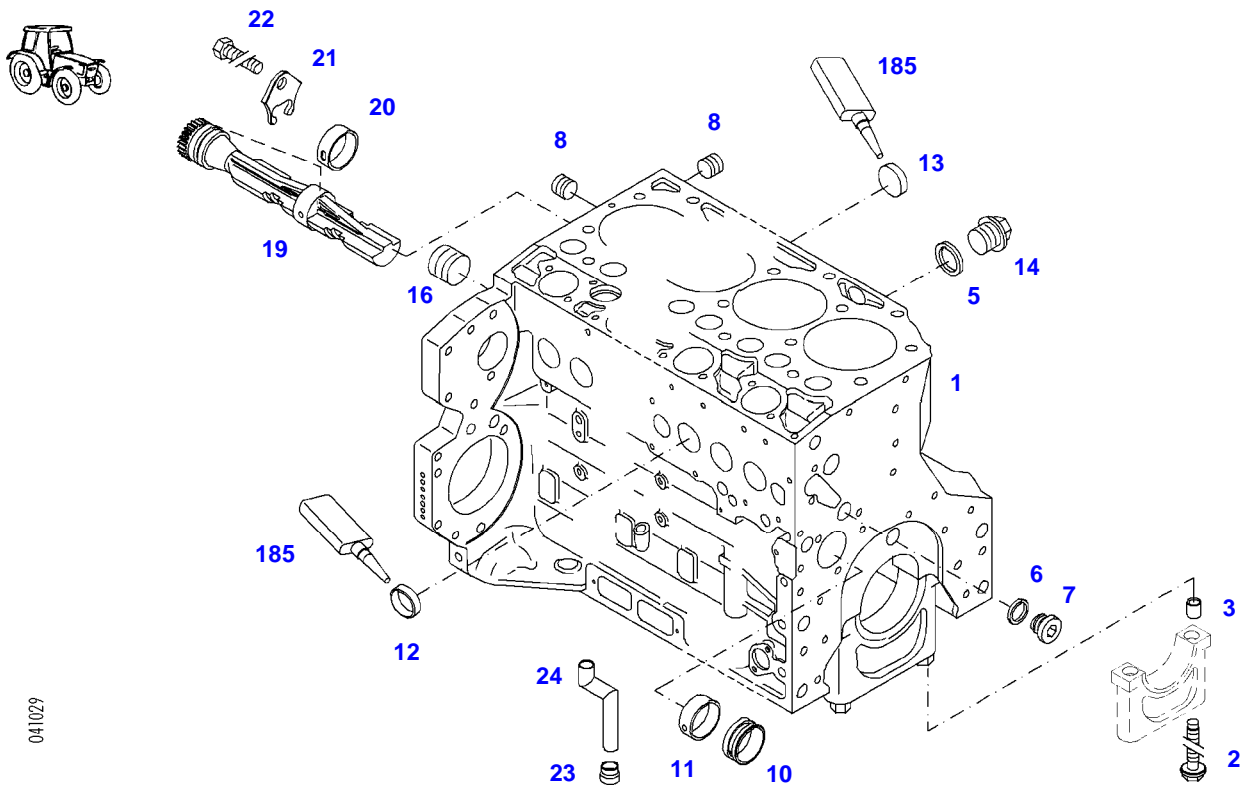

FENDT 411 VARIO (400/00101-99999)
41029

Item	Part Number	Qty	Description Comments	Technical Specification
			ENGINE NUMBER <-- 10408593	
	72438538	1	ENGINE PLEASE ORDER WITH ENGINE NO. ONLY ! --> 400/2071	TCD2012L044V
	72604534	1	REMANUFACTURED SHORT BLOCK ENGINE --> 400/2071	
	72439803	1	ENGINE PLEASE ORDER WITH ENGINE NO. ONLY ! <-- 400/2072	TCD2012L044V
	72604534	1	REMANUFACTURED SHORT BLOCK ENGINE <-- 400/2072	
1	72439843	1	CRANKCASE ><2,3,5-8,10-14,16,19-24 ENG.NO. --> 11154312	
	72495184	1	CRANKCASE ><2,3,5-8,10-14,16,19-24 ENG.NO. <-- 11154313	
2	72416467	10	HEXAGONAL HEAD BOLT	
3	72344342	10	ADAPTER BUSH	
5	72315095	2	SEALING WASHER	DIN 7603 A14X20-CU
6	72455567	1	SEALING WASHER	DIN 7603 D22X27-CU
7	72455559	1	PLUG SCREW	
8	72429347	2	SCREW	M14X1,5
10	72416469	4	BEARING BUSHING	
11	72416470	1	BEARING BUSHING	
12	72325325	6	CORE HOLE PLUG	
13	72325326	3	CORE HOLE PLUG	
14	72315799	2	PLUG	DIN 7604 AM14X1,5-A3L
16	72431135	1	LOCKING PLUG	
19	72439854	2	GANG SHAFT	
20	72325339	4	BUSH	
21	72415943	2	THRUST WASHER	
22	72423137	2	HEXAGONAL HEAD BOLT M8X16	
23	72420773	1	LOCKING PART	
24	72436713	1	LINE	
185	72381391	1	THREADLOCKER	LOCTITE 243 10ML