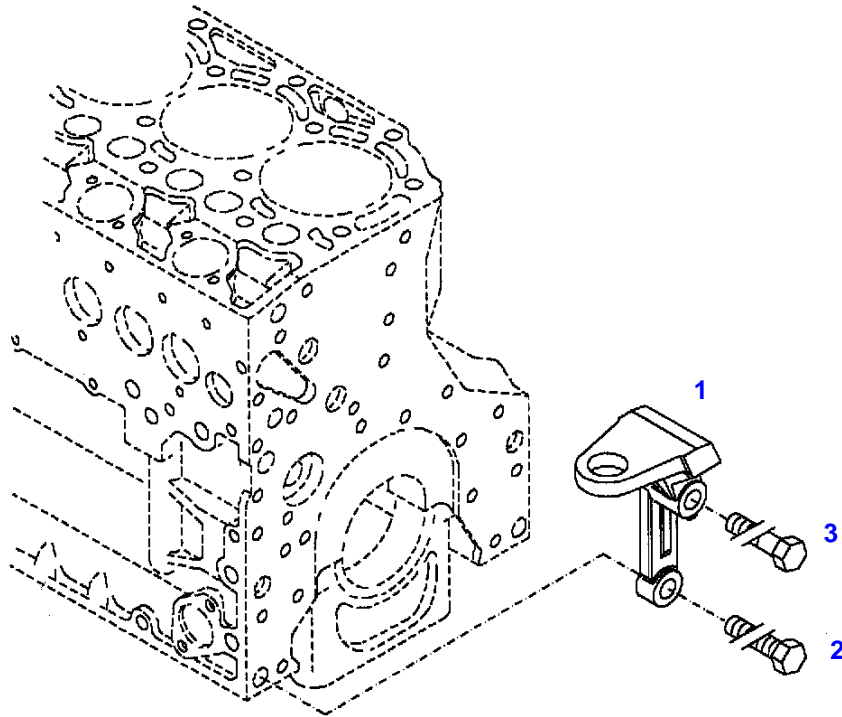

FENDT 411 VARIO (400/00101-99999)
40030

040030

Fendt

FENDT 411 VARIO (400/00101-99999)

F400000

ENGINE MOUNTINGS

Page01-0013

Item	Part Number	Qty	Description Comments	Technical Specification
			RIGHT	
1	72423955	1	ENGINE SUSPENSION	
2	72418408	1	HEXAGONAL HEAD BOLT	DIN 933 M16X40 GWA-10.9
3	72374294	1	HEXAGONAL HEAD BOLT	DIN 931-M16X85 GWA-10.9