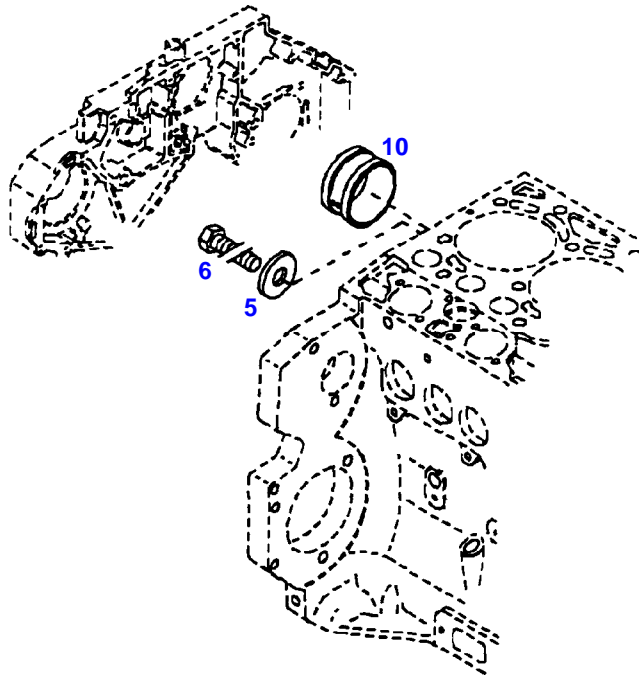

12574

Fendt

FENDT 411 VARIO (400/00101-99999)

F400000

CRANKCASE

Page01-0005

Item	Part Number	Qty	Description Comments
BLANKING PARTS			
5	72415828	1	DISC
6	72426697	1	HEXAGONAL HEAD BOLT
10	72426698	1	BUSH