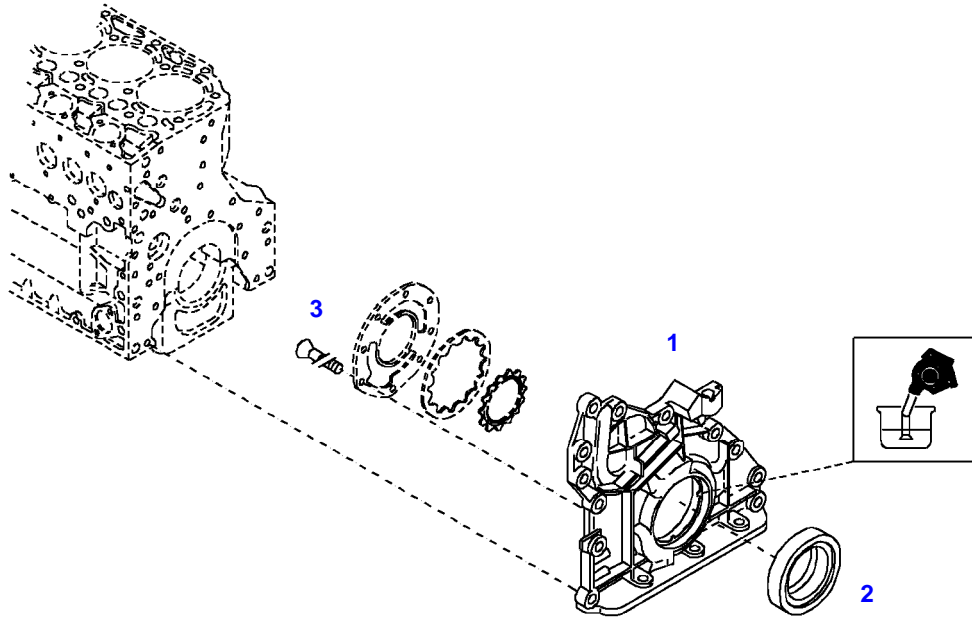

040475

Fendt

FENDT 411 VARIO (400/00101-99999)

F400000

FRONT COVER

Page01-0018

Item	Part Number	Qty	Description Comments
			INTEGRATED OIL PUMP ENGINE NUMBER --> 11019067
1	72492235	1	CRANKCASE END COVER INTEGRATED OIL PUMP ><2,3
2	72479487	1	SHAFT SEAL
3	72416228	8	COUNTERSUNK CAPSCREW M6X16