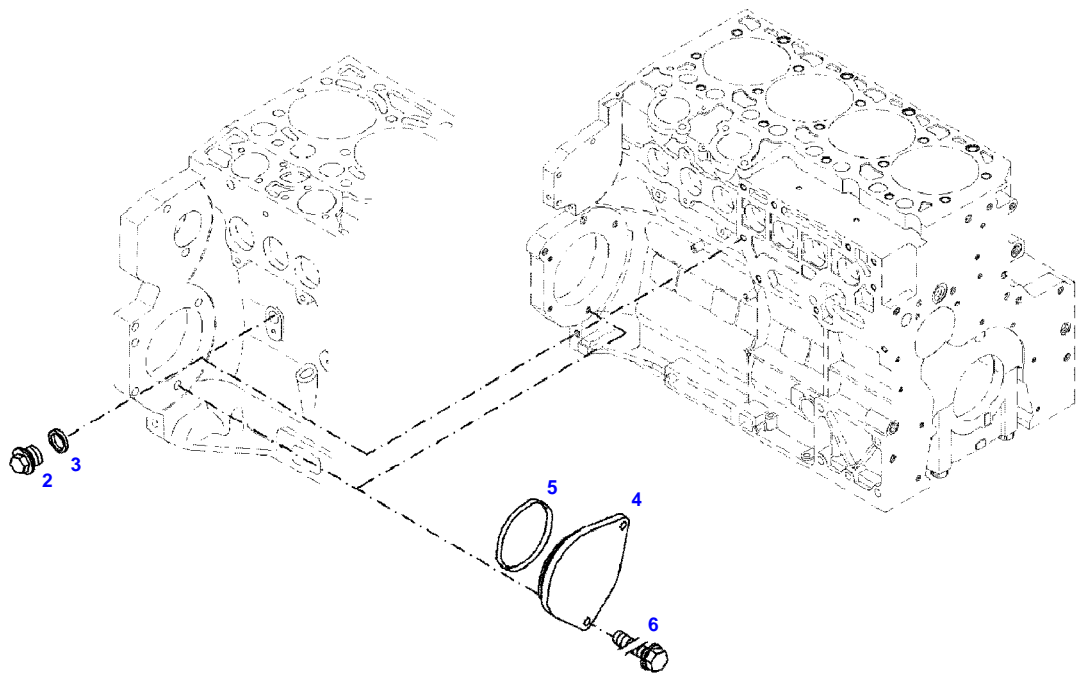

FENDT 411 VARIO (400/00101-99999)
F51577

051577

Item	Part Number	Qty	Description Comments	Technical Specification
BLANKING PARTS				
2	72315799	1	PLUG NOT NEEDED WITH AIR BRAKE	DIN 7604 AM14X1,5-A3L
3	72315094	1	SEALING WASHER NOT NEEDED WITH AIR BRAKE	DIN 7603 A14X18-CU
4	72431648	1	COVER NOT NEEDED WITH AIR BRAKE	
5	72416472	1	SEAL 96X4MM NOT NEEDED WITH AIR BRAKE	
6	72438057	2	HEXAGONAL HEAD BOLT NOT NEEDED WITH AIR BRAKE	M10X20