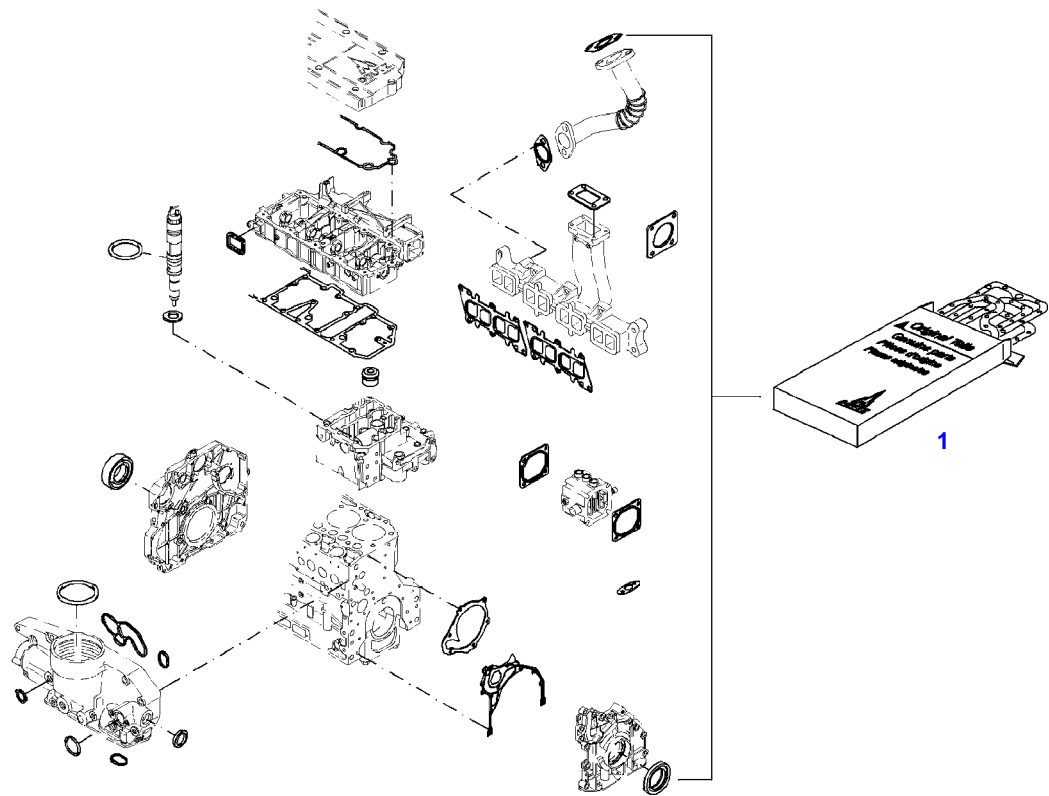

Item	Part Number	Qty	Description Comments
			OIL RETURN TUBE
4	72325453	1	HEXAGONAL HEAD BOLT M8X50
8	72437987	1	OIL RETURN LINE ><9-13
9	72439873	2	SEALING WASHER
10	72323517	1	BANJO BOLT
11	72425772	1	PIPE CLAMP
12	72437138	1	RUBBER HOSE
13	72325537	1	HOSE CLIP
14	72439874	1	SEALING WASHER
15	72425770	1	LOCK VALVE
16	72325457	1	HEXAGONAL HEAD BOLT M8X40
18	72479013	1	HOSE CLIP

FENDT 411 VARIO (400/00101-99999)
41307

041307