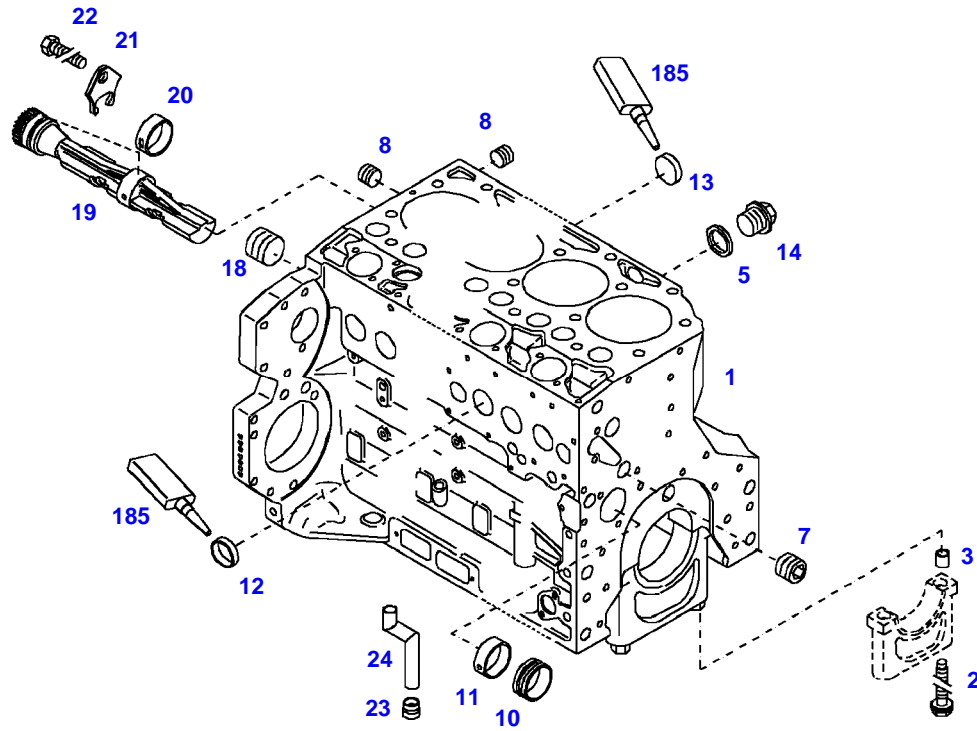

FENDT 411 VARIO (400/00101-99999)
35308

035308

Item	Part Number	Qty	Description Comments	Technical Specification
			ENGINE NUMBER --> 10408592	
	72438538	1	ENGINE PLEASE ORDER WITH ENGINE NO. ONLY !	TCD2012L044V
	72604534	1	REMANUFACTURED SHORT BLOCK ENGINE	
1	72436417	1	CRANKCASE ><2,3,5,7-14,18 <- F400.200.210.010	
2	72416467	10	HEXAGONAL HEAD BOLT	
3	72344342	10	ADAPTER BUSH	
5	72315095	2	SEALING WASHER	DIN 7603 A14X20-CU
7	72325321	1	PLUG M22X1,5	
8	72429347	2	SCREW M14X1,5	M14X1,5
10	72416469	4	BEARING BUSHING	
11	72416470	1	BEARING BUSHING	
12	72325325	6	CORE HOLE PLUG	
13	72325326	3	CORE HOLE PLUG	
14	72315799	2	PLUG	DIN 7604 AM14X1,5-A3L
18	72431135	1	LOCKING PLUG	
19	72439854	2	GANG SHAFT	
20	72325339	4	BUSH	
21	72415943	2	THRUST WASHER	
22	72423137	2	HEXAGONAL HEAD BOLT M8X16	
23	72420773	1	LOCKING PART	
24	72436713	1	LINE	
185	72381391	1	THREADLOCKER	LOCTITE 243 10ML