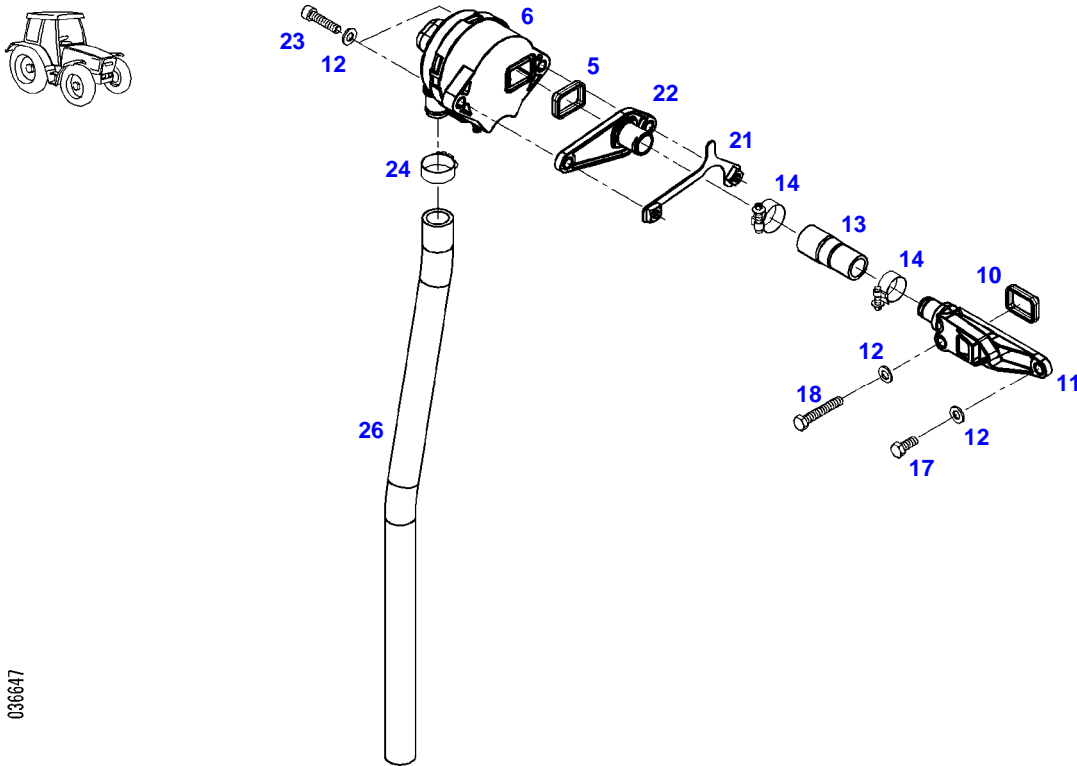

Item	Part Number	Qty	Description Comments	Technical Specification
1	72476384	4	ENGINE MOUNT <-- 400/0101 --> 400/0200 <> <-- 400/1001 --> 400/1028 <> <>	
	72476384	3	ENGINE MOUNT	
2	72318110	4	DISC	
3	72315563	4	HEXAGONAL HEAD BOLT	DIN 931 M12X80-8.8A3L

FENDT 411 VARIO (400/00101-99999)
36647

036647