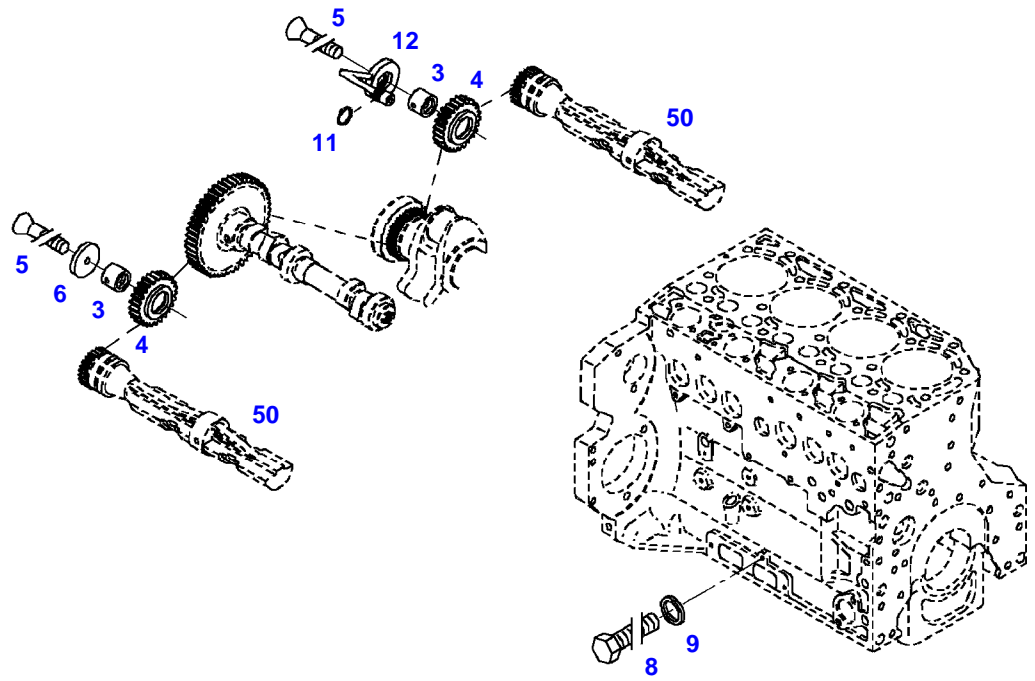

FENDT 411 VARIO (400/00101-99999)
33867

033867

Item	Part Number	Qty	Description Comments	Technical Specification
3	72415940	2	PIVOT	
4	72415941	2	GEAR WHEEL	
5	72423136	2	COUNTERSUNK CAPSCREW M8X45	
6	72415942	1	FIXING SHIM	
8	72315644	2	HEXAGONAL HEAD BOLT	DIN 933 M8X10-8.8A3L
9	72315087	2	SEALING WASHER	DIN 7603 A8X14-CU
11	72423138	1	SEAL 7X1,5MM	
12	72415945	1	PIVOT	
50			SEE CRANKCASE