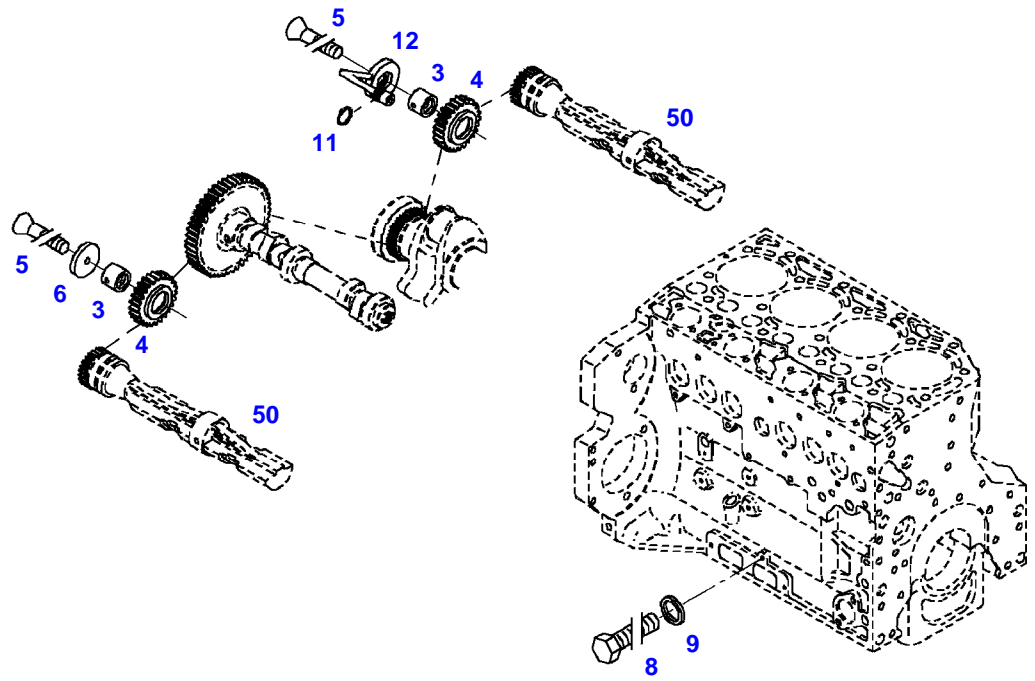

FENDT 414 VARIO (403/00101-99999)
33867

033867

Item	Part Number	Qty	Description Comments	Technical Specification
3	72415940	2	PIVOT	
4	72415941	2	GEAR WHEEL	
5	72423136	2	COUNTERSUNK CAPSCREW M8X45	
6	72415942	1	FIXING SHIM	
8	72315644	2	HEXAGONAL HEAD BOLT	DIN 933 M8X10-8.8A3L
9	72315087	2	SEALING WASHER	DIN 7603 A8X14-CU
11	72423138	1	SEAL 7X1,5MM	
12	72415945	1	PIVOT	
50			SEE CRANKCASE