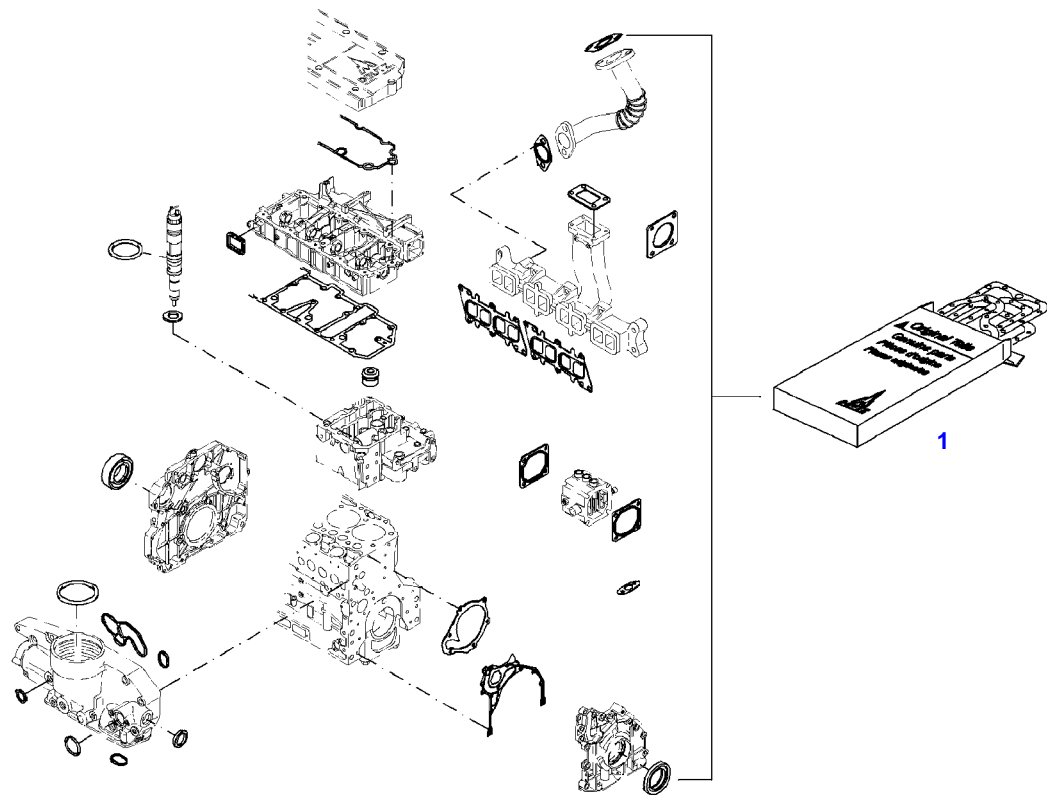

Item	Part Number	Qty	Description Comments
			OIL RETURN TUBE
4	72325453	1	HEXAGONAL HEAD BOLT M8X50
8	72437987	1	OIL RETURN LINE ><9-13
9	72439873	2	SEALING WASHER
10	72323517	1	BANJO BOLT
11	72425772	1	PIPE CLAMP
12	72437138	1	RUBBER HOSE
13	72325537	1	HOSE CLIP
14	72439874	1	SEALING WASHER
15	72425770	1	LOCK VALVE
16	72325457	1	HEXAGONAL HEAD BOLT M8X40
18	72479013	1	HOSE CLIP

FENDT 414 VARIO (403/00101-99999)
41307

041307