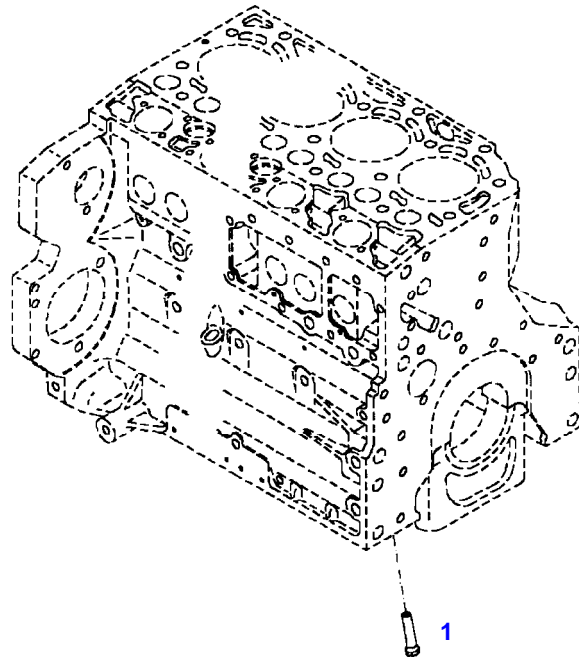

Item	Part Number	Qty	Description Comments	Technical Specification
BLANKING PARTS				
1	72627515	1	CORE HOLE PLUG	
2	72315088	2	SEALING WASHER	DIN 7603 A10X13,5-CU
3	72323677	2	PLUG	
4	72631860	2	SLUG	
185	72325403	1	SAFE.LOCK AGENT	

FENDT 414 VARIO (403/00101-99999)
30094

030004