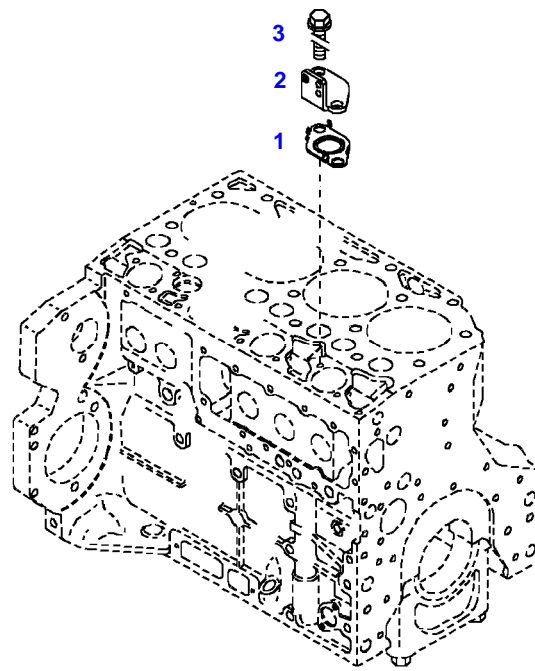

FENDT 414 VARIO (403/00101-99999)
35315

035315

Fendt

FENDT 414 VARIO (403/00101-99999)

F403000

CRANKCASE

Page01-0007

Item	Part Number	Qty	Description Comments
BLANKING PARTS			
1	72490265	1	SEAL
2	72436408	1	COVER
3	72415878	2	HEXAGONAL HEAD BOLT M8X16