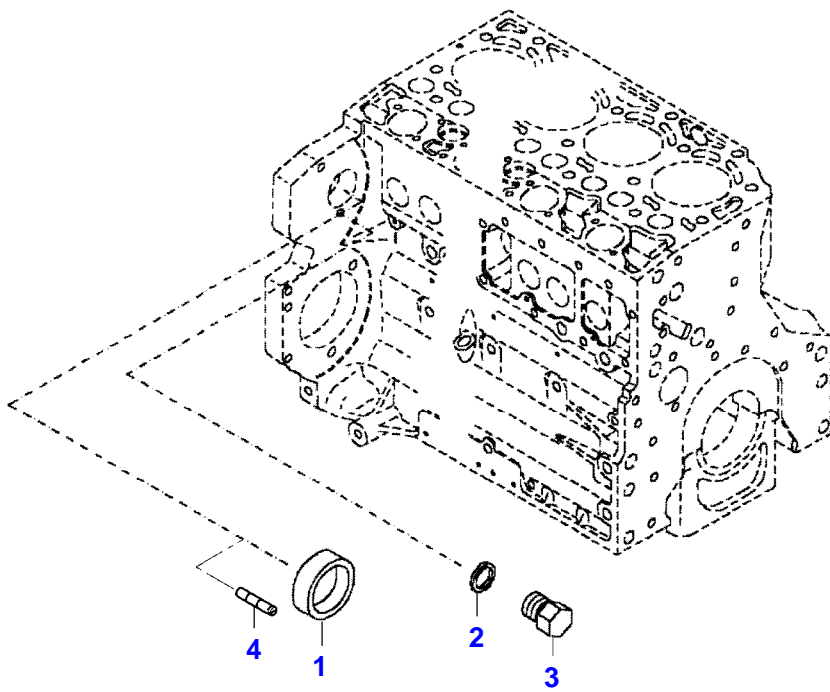

FENDT 414 VARIO (403/00101-99999)
432327-M-1

432327-M-1

Item	Part Number	Qty	Description Comments	Technical Specification
BLANKING PARTS				
1	72627515	1	CORE HOLE PLUG	
2	72315088	2	SEALING WASHER	DIN 7603 A10X13,5-CU
3	72323677	2	PLUG	
4	72631860	2	SLUG	
185	72325403	1	SAFE.LOCK AGENT