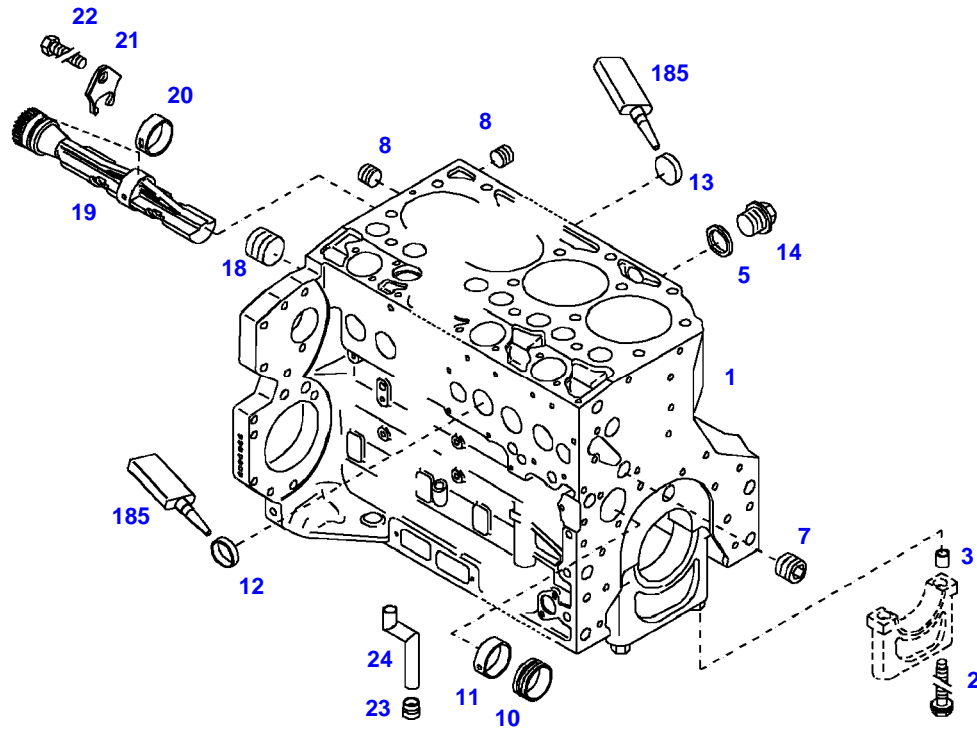

FENDT 414 VARIO (403/00101-99999)
35308

035308

Item	Part Number	Qty	Description Comments	Technical Specification
			ENGINE NUMBER --> 10413475	
	72452872	1	ENGINE PLEASE ORDER WITH ENGINE NO. ONLY !	TCD2012L044V
	72604546	1	REMANUFACTURED SHORT BLOCK ENGINE	
1	72438547	1	CRANKCASE ><2,3,5,7-14,18	
2	72416467	10	HEXAGONAL HEAD BOLT	
3	72344342	10	ADAPTER BUSH	
5	72315095	2	SEALING WASHER	DIN 7603 A14X20-CU
7	72325321	1	PLUG M22X1,5	
8	72429347	2	SCREW M14X1,5	M14X1,5
10	72416469	4	BEARING BUSHING	
11	72416470	1	BEARING BUSHING	
12	72325325	6	CORE HOLE PLUG	
13	72325326	3	CORE HOLE PLUG	
14	72315799	2	PLUG	DIN 7604 AM14X1,5-A3L
18	72431135	1	LOCKING PLUG	
19	72439854	2	GANG SHAFT	
20	72325339	4	BUSH	
21	72415943	2	THRUST WASHER	
22	72423137	2	HEXAGONAL HEAD BOLT M8X16	
23	72420773	1	LOCKING PART	
24	72436713	1	LINE	
185	72381391	1	THREADLOCKER	LOCTITE 243 10ML