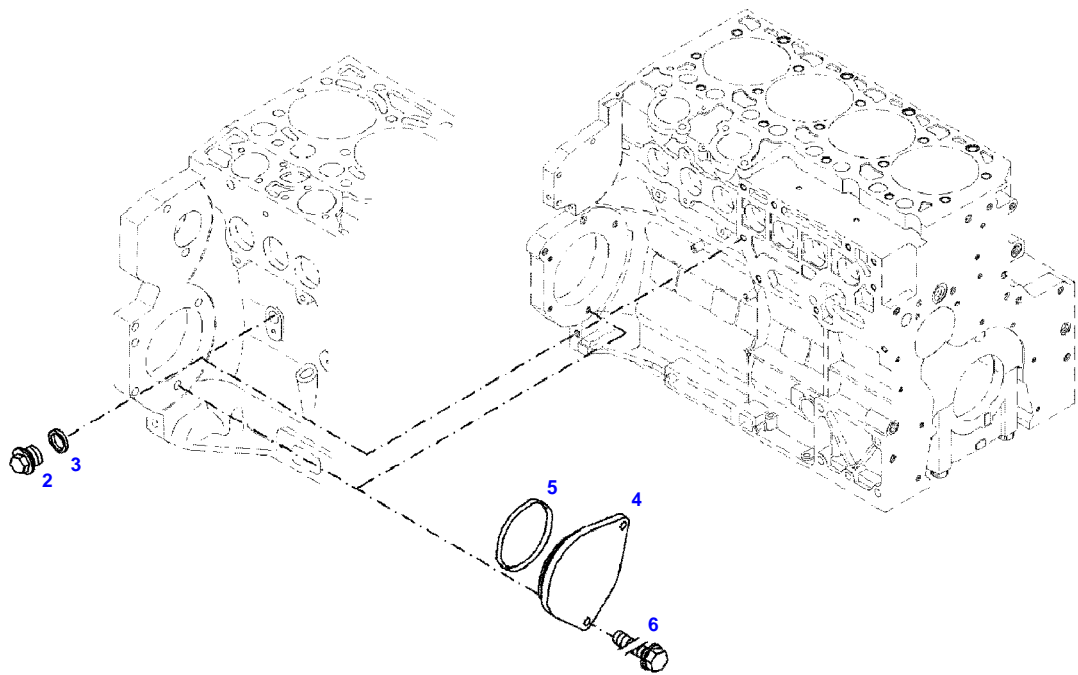

FENDT 414 VARIO (403/00101-99999)
F51577

051577

Item	Part Number	Qty	Description Comments	Technical Specification
BLANKING PARTS				
2	72315799	1	PLUG NOT NEEDED WITH AIR BRAKE	DIN 7604 AM14X1,5-A3L
3	72315094	1	SEALING WASHER NOT NEEDED WITH AIR BRAKE	DIN 7603 A14X18-CU
4	72431648	1	COVER NOT NEEDED WITH AIR BRAKE	
5	72416472	1	SEAL 96X4MM NOT NEEDED WITH AIR BRAKE	
6	72438057	2	HEXAGONAL HEAD BOLT NOT NEEDED WITH AIR BRAKE	M10X20