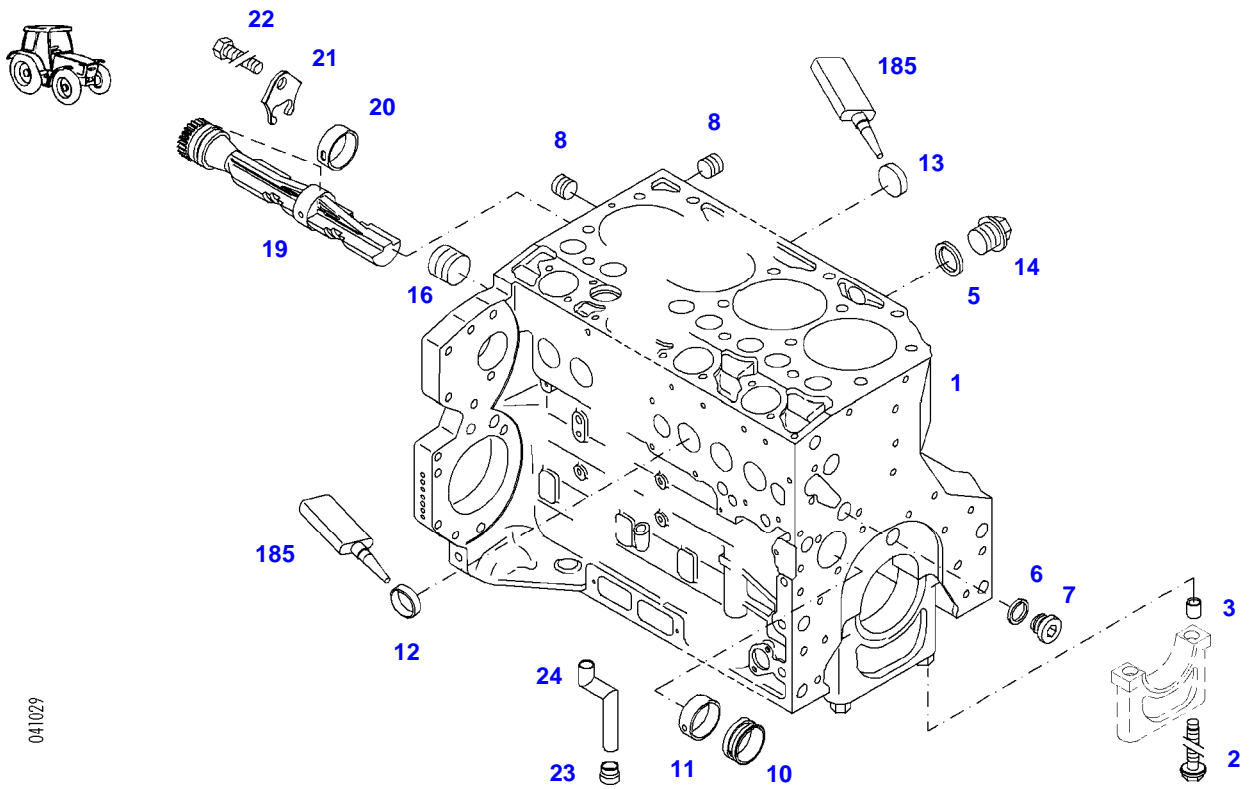

FENDT 414 VARIO (403/00101-99999)
41029

041029

Item	Part Number	Qty	Description Comments	Technical Specification
			ENGINE NUMBER <-- 10413476	
	72452872	1	ENGINE PLEASE ORDER WITH ENGINE NO. ONLY ! --> 403/2065	TCD2012L044V
	72604546	1	REMANUFACTURED SHORT BLOCK ENGINE --> 403/2065	
	72439806	1	ENGINE PLEASE ORDER WITH ENGINE NO. ONLY ! <-- 403/2066	TCD2012L044V
	72604546	1	REMANUFACTURED SHORT BLOCK ENGINE <-- 403/2066	
1	72439853	1	CRANKCASE ><2,3,5-8,10-14,16,19-24 ENG.NO. --> 11157298	
	72495319	1	CRANKCASE ><2,3,5-8,10-14,16,19-24 ENG.NO. <-- 11157299	
2	72416467	10	HEXAGONAL HEAD BOLT	
3	72344342	10	ADAPTER BUSH	
5	72315095	2	SEALING WASHER	DIN 7603 A14X20-CU
6	72455567	1	SEALING WASHER	DIN 7603 D22X27-CU
7	72455559	1	PLUG SCREW	
8	72429347	2	SCREW	M14X1,5
10	72416469	4	BEARING BUSHING	
11	72416470	1	BEARING BUSHING	
12	72325325	6	CORE HOLE PLUG	
13	72325326	3	CORE HOLE PLUG	
14	72315799	2	PLUG	DIN 7604 AM14X1,5-A3L
16	72431135	1	LOCKING PLUG	
19	72439854	2	GANG SHAFT	
20	72325339	4	BUSH	
21	72415943	2	THRUST WASHER	
22	72423137	2	HEXAGONAL HEAD BOLT M8X16	
23	72420773	1	LOCKING PART	
24	72436713	1	LINE	
185	72381391	1	THREADLOCKER	LOCTITE 243 10ML