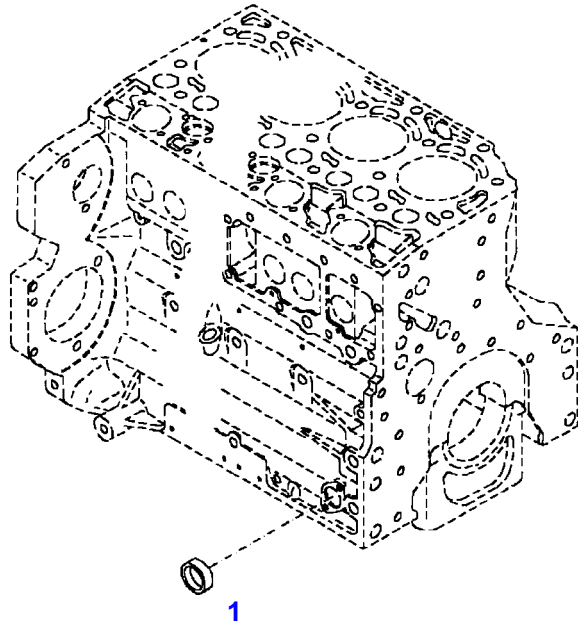

FENDT 414 VARIO (403/00101-99999)
40194

040194

Fendt

FENDT 414 VARIO (403/00101-99999)

F403000

CRANKCASE

Page01-0006

Item	Part Number	Qty	Description Comments
			LOCKING PLUG
1	72325326	1	CORE HOLE PLUG
185	72325403	1	SAFE.LOCK AGENT