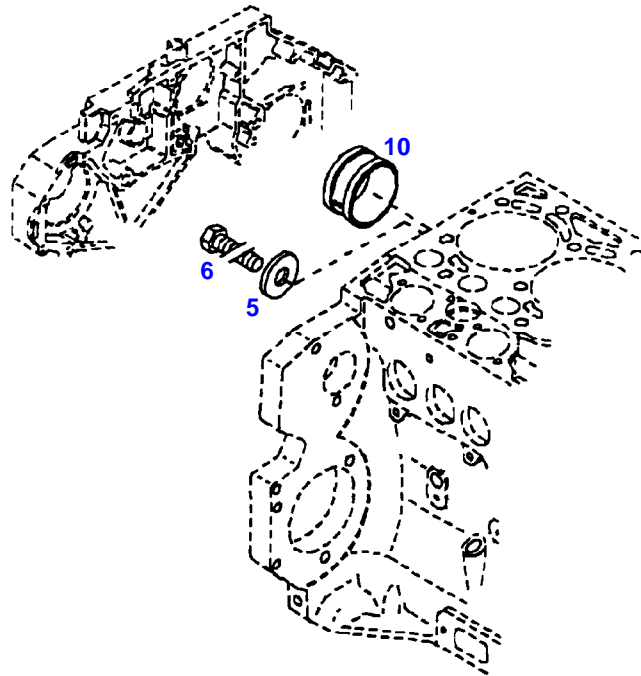

12574

Fendt

FENDT 414 VARIO (403/00101-99999)

F403000

CRANKCASE

Page01-0005

Item	Part Number	Qty	Description Comments
BLANKING PARTS			
5	72415828	1	DISC
6	72426697	1	HEXAGONAL HEAD BOLT
10	72426698	1	BUSH