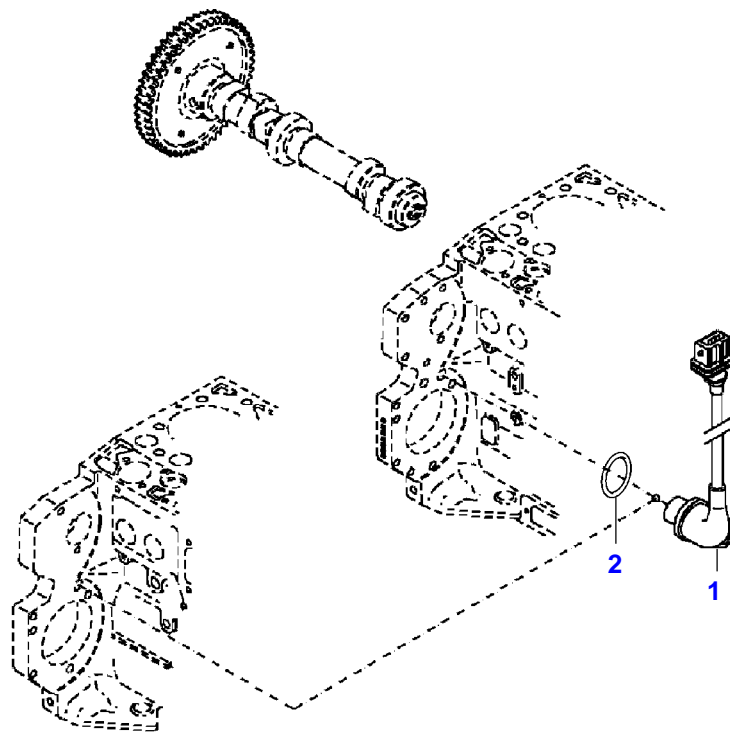

FENDT 414 VARIO (403/00101-99999)
431755-M-1

431755-M-1

Fendt

FENDT 414 VARIO (403/00101-99999)

F403000

TRANSMITTER

Page01-0010

Item	Part Number	Qty	Description Comments
			ENGINE SPEED EDC
1	72626758	1	TRANSMITTER
2	72628348	1	O-RING