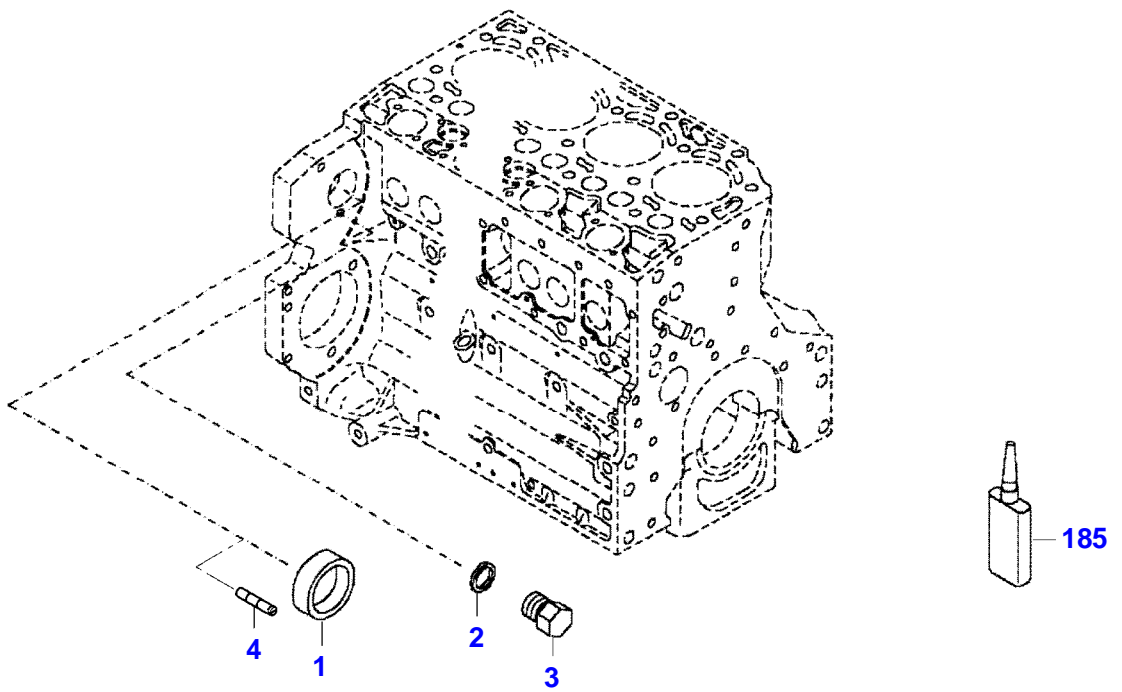

FENDT 415 VARIO (404/00101-99999)
432327-M-1

432327-M-1

Item	Part Number	Qty	Description Comments	Technical Specification
BLANKING PARTS				
1	72627515	1	CORE HOLE PLUG	
2	72315088	2	SEALING WASHER	DIN 7603 A10X13,5-CU
3	72323677	2	PLUG	
4	72631860	2	SLUG	
185	72325403	1	SAFE.LOCK AGENT