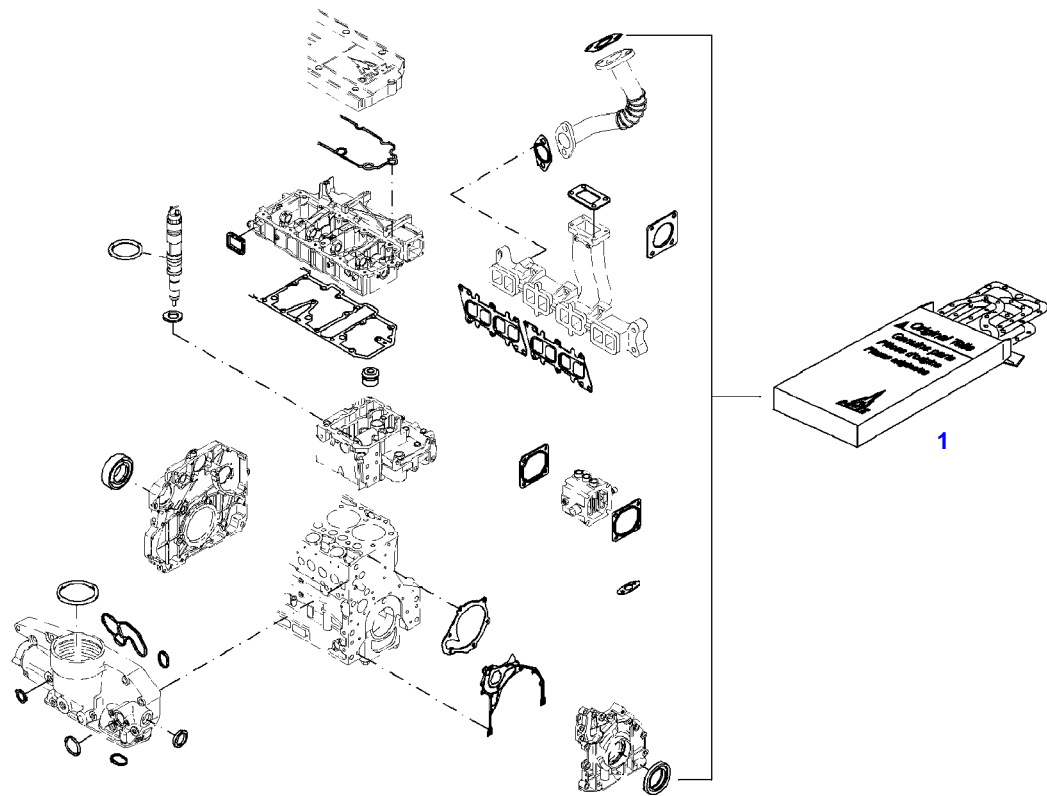

Item	Part Number	Qty	Description Comments
			OIL RETURN TUBE
4	72325453	1	HEXAGONAL HEAD BOLT M8X50
8	72437987	1	OIL RETURN LINE ><9-13
9	72439873	2	SEALING WASHER
10	72323517	1	BANJO BOLT
11	72425772	1	PIPE CLAMP
12	72437138	1	RUBBER HOSE
13	72325537	1	HOSE CLIP
14	72439874	1	SEALING WASHER
15	72425770	1	LOCK VALVE
16	72325457	1	HEXAGONAL HEAD BOLT M8X40
18	72479013	1	HOSE CLIP

FENDT 415 VARIO (404/00101-99999)
41307

041307