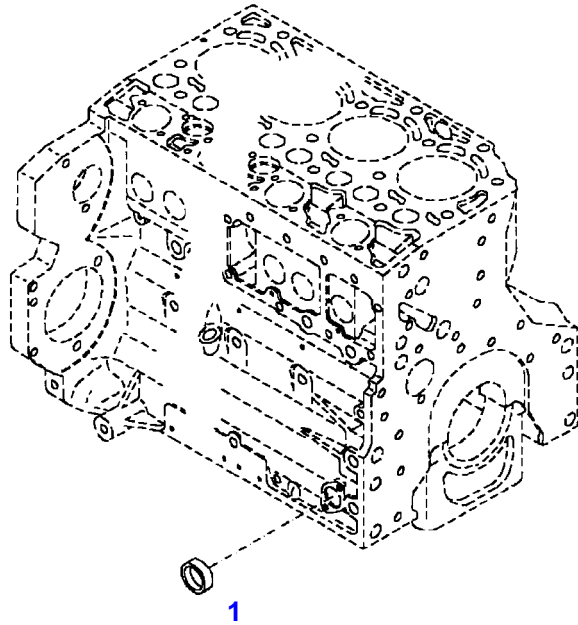

FENDT 415 VARIO (404/00101-99999)
40194

040194

Fendt

FENDT 415 VARIO (404/00101-99999)

F404000

CRANKCASE

Page01-0006

Item	Part Number	Qty	Description Comments
			LOCKING PLUG
1	72325326	1	CORE HOLE PLUG
185	72325403	1	SAFE.LOCK AGENT