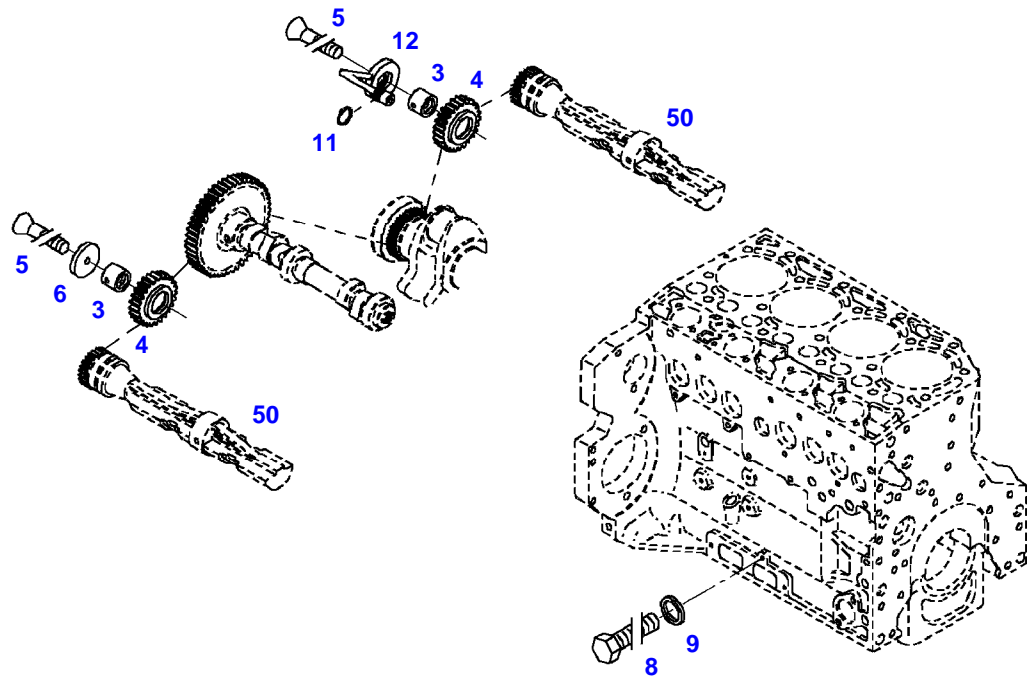

FENDT 415 VARIO (404/00101-99999)
33867

033867

Item	Part Number	Qty	Description Comments	Technical Specification
3	72415940	2	PIVOT	
4	72415941	2	GEAR WHEEL	
5	72423136	2	COUNTERSUNK CAPSCREW M8X45	
6	72415942	1	FIXING SHIM	
8	72315644	2	HEXAGONAL HEAD BOLT	DIN 933 M8X10-8.8A3L
9	72315087	2	SEALING WASHER	DIN 7603 A8X14-CU
11	72423138	1	SEAL 7X1,5MM	
12	72415945	1	PIVOT	
50			SEE CRANKCASE