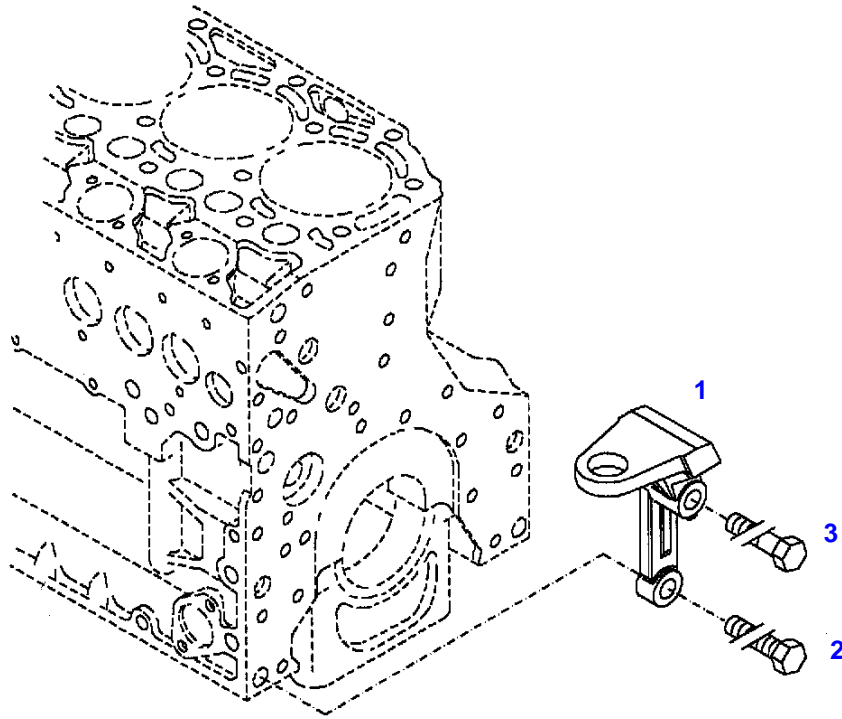

FENDT 415 VARIO (404/00101-99999)
40030

040030

Fendt

FENDT 415 VARIO (404/00101-99999)

F404000

ENGINE MOUNTINGS

Page01-0013

Item	Part Number	Qty	Description Comments	Technical Specification
			RIGHT	
1	72423955	1	ENGINE SUSPENSION	
2	72418408	1	HEXAGONAL HEAD BOLT	DIN 933 M16X40 GWA-10.9
3	72374294	1	HEXAGONAL HEAD BOLT	DIN 931-M16X85 GWA-10.9