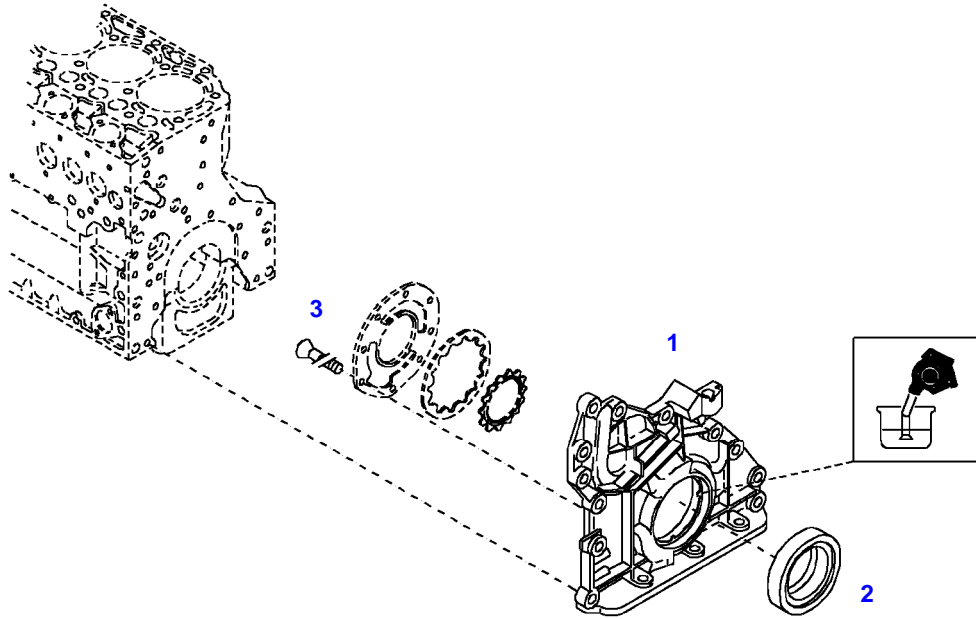

FENDT 415 VARIO (404/00101-99999)
40475

040475