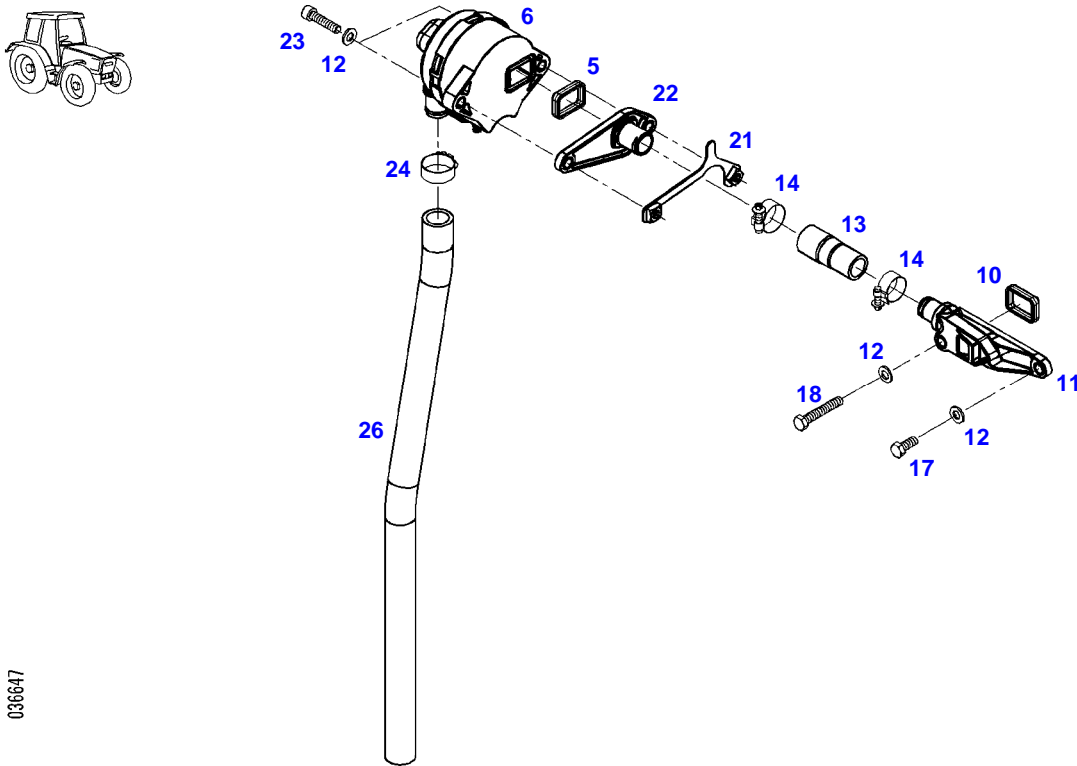

Item	Part Number	Qty	Description Comments	Technical Specification
1	72476384	4	ENGINE MOUNT <-- 404/0101 --> 404/0200 <> <-- 404/1001 --> 404/1127 <> <>	
	72476384	3	ENGINE MOUNT	
2	72318110	4	DISC	
3	72315563	4	HEXAGONAL HEAD BOLT	DIN 931 M12X80-8.8A3L

FENDT 415 VARIO (404/00101-99999)
36647

036647