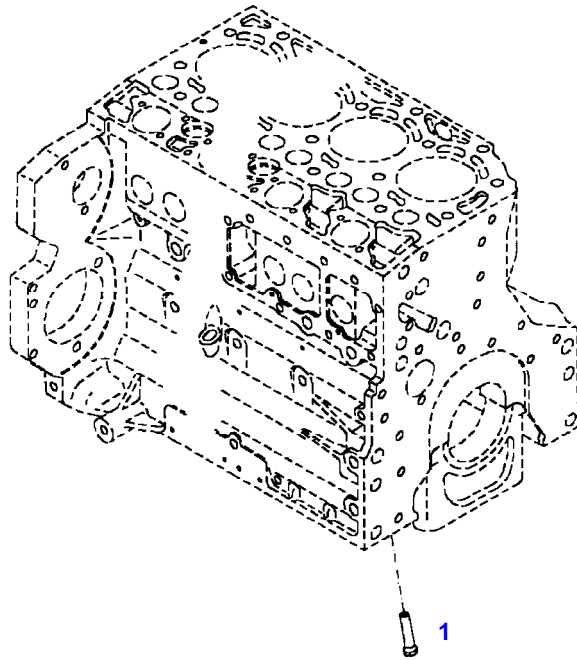

Item	Part Number	Qty	Description Comments	Technical Specification
BLANKING PARTS				
1	72627515	1	CORE HOLE PLUG	
2	72315088	2	SEALING WASHER	DIN 7603 A10X13,5-CU
3	72323677	2	PLUG	
4	72631860	2	SLUG	
185	72325403	1	SAFE.LOCK AGENT	

FENDT 415 VARIO (404/00101-99999)
30094

030004