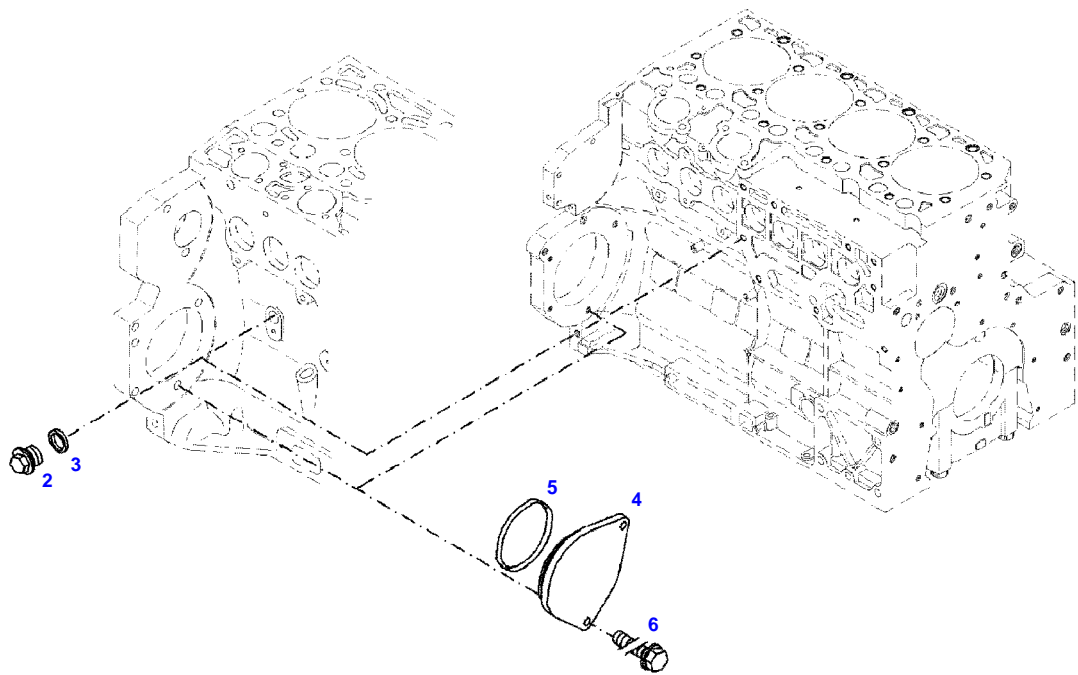

FENDT 415 VARIO (404/00101-99999)
F51577

051577

Item	Part Number	Qty	Description Comments	Technical Specification
BLANKING PARTS				
2	72315799	1	PLUG NOT NEEDED WITH AIR BRAKE	DIN 7604 AM14X1,5-A3L
3	72315094	1	SEALING WASHER NOT NEEDED WITH AIR BRAKE	DIN 7603 A14X18-CU
4	72431648	1	COVER NOT NEEDED WITH AIR BRAKE	
5	72416472	1	SEAL 96X4MM NOT NEEDED WITH AIR BRAKE	
6	72438057	2	HEXAGONAL HEAD BOLT NOT NEEDED WITH AIR BRAKE	M10X20