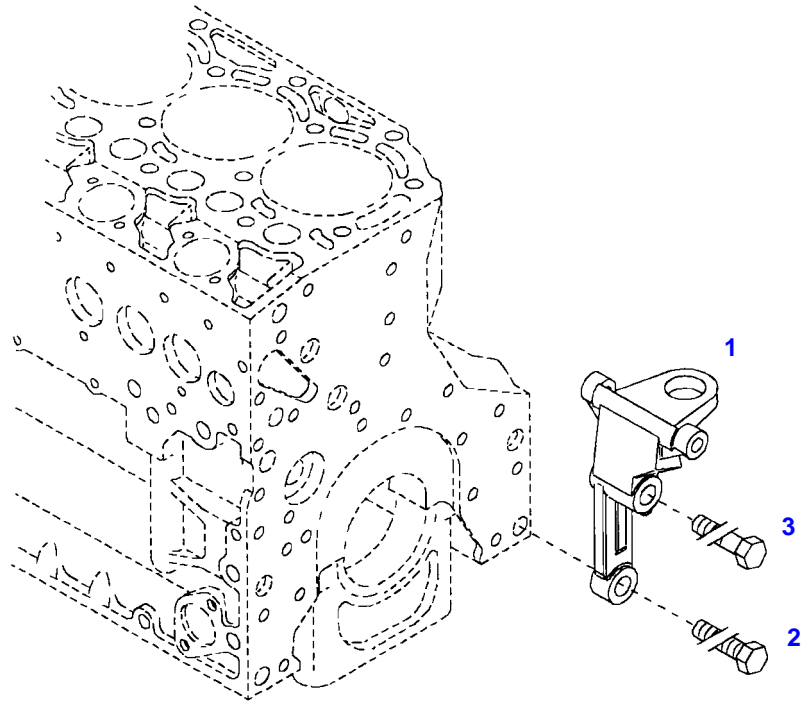

F404000

TRANSMITTER

Page01-0011

---

Item	Part Number	Qty	Description Comments	Technical Specification
			ENGINE SPEED FASTENINGS	
1	72315460	1	SOCKET HEAD BOLT	DIN 912 M6X16-8.8

FENDT 415 VARIO (404/00101-99999)  
40029