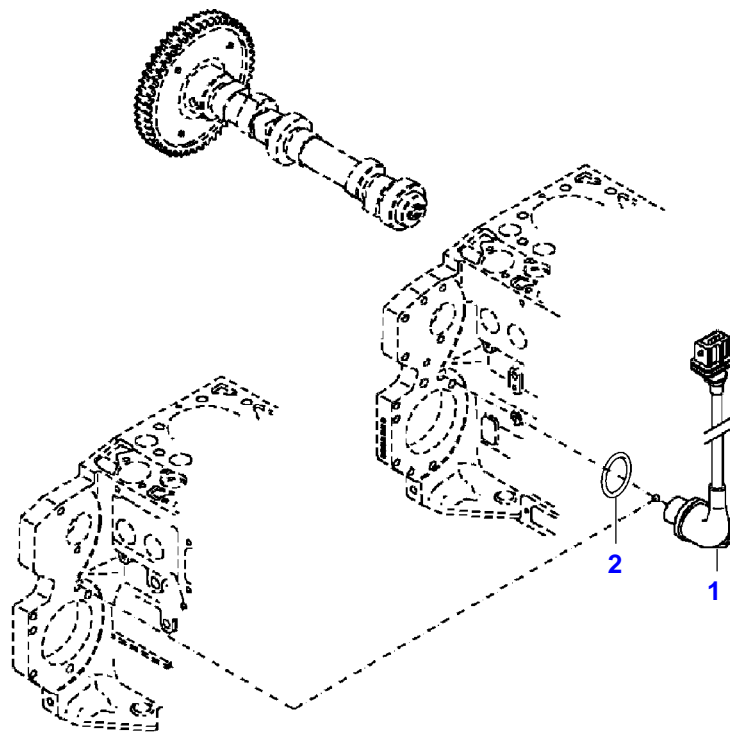

FENDT 415 VARIO (404/00101-99999)
431755-M-1

431755-M-1

Fendt

FENDT 415 VARIO (404/00101-99999)

F404000

TRANSMITTER

Page01-0010

Item	Part Number	Qty	Description Comments
			ENGINE SPEED EDC
1	72626758	1	TRANSMITTER
2	72628348	1	O-RING