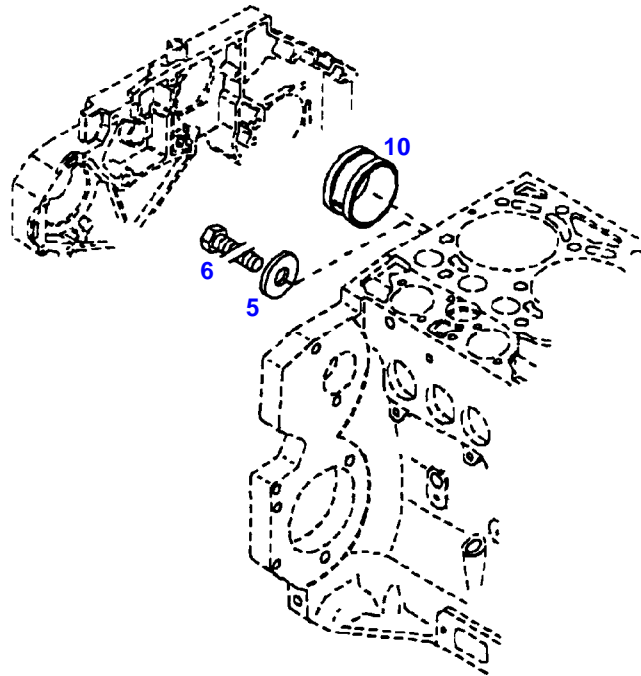

12574

Fendt

FENDT 415 VARIO (404/00101-99999)

F404000

CRANKCASE

Page01-0005

Item	Part Number	Qty	Description Comments
BLANKING PARTS			
5	72415828	1	DISC
6	72426697	1	HEXAGONAL HEAD BOLT
10	72426698	1	BUSH