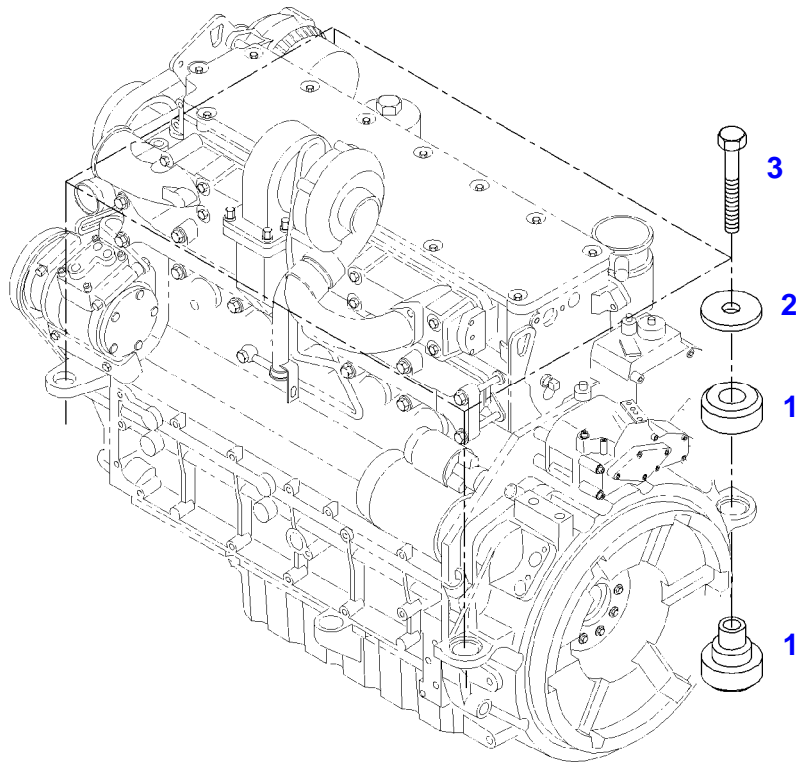

Fendt

FENDT 415 VARIO (404/00101-99999)

F404000

ENGINE MOUNTINGS

Page01-0013

Item	Part Number	Qty	Description Comments	Technical Specification
			RIGHT	
1	72423955	1	ENGINE SUSPENSION	
2	72418408	1	HEXAGONAL HEAD BOLT	DIN 933 M16X40 GWA-10.9
3	72374294	1	HEXAGONAL HEAD BOLT	DIN 931-M16X85 GWA-10.9

FENDT 415 VARIO (404/00101-99999)
35107

035107