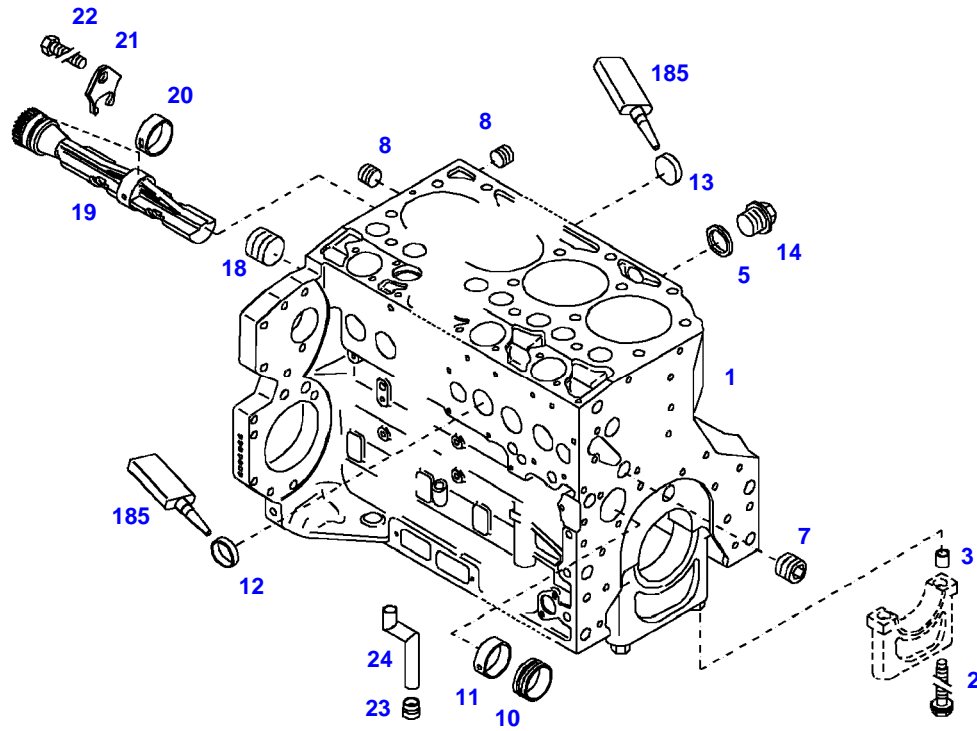

FENDT 415 VARIO (404/00101-99999)  
35308

035308

Item	Part Number	Qty	Description Comments	Technical Specification
			<b>ENGINE NUMBER</b> --> 10413475	
	72453671	1	ENGINE PLEASE ORDER WITH ENGINE NO. ONLY !	TCD2012L044V
	72604546	1	REMANUFACTURED SHORT BLOCK ENGINE	
1	72438547	1	CRANKCASE ><2,3,5,7-14,18	
2	72416467	10	HEXAGONAL HEAD BOLT	
3	72344342	10	ADAPTER BUSH	
5	72315095	2	SEALING WASHER	DIN 7603 A14X20-CU
7	72325321	1	PLUG M22X1,5	
8	72429347	2	SCREW M14X1,5	M14X1,5
10	72416469	4	BEARING BUSHING	
11	72416470	1	BEARING BUSHING	
12	72325325	6	CORE HOLE PLUG	
13	72325326	3	CORE HOLE PLUG	
14	72315799	2	PLUG	DIN 7604 AM14X1,5-A3L
18	72431135	1	LOCKING PLUG	
19	72439854	2	GANG SHAFT	
20	72325339	4	BUSH	
21	72415943	2	THRUST WASHER	
22	72423137	2	HEXAGONAL HEAD BOLT M8X16	
23	72420773	1	LOCKING PART	
24	72436713	1	LINE	
185	72381391	1	THREADLOCKER	LOCTITE 243 10ML