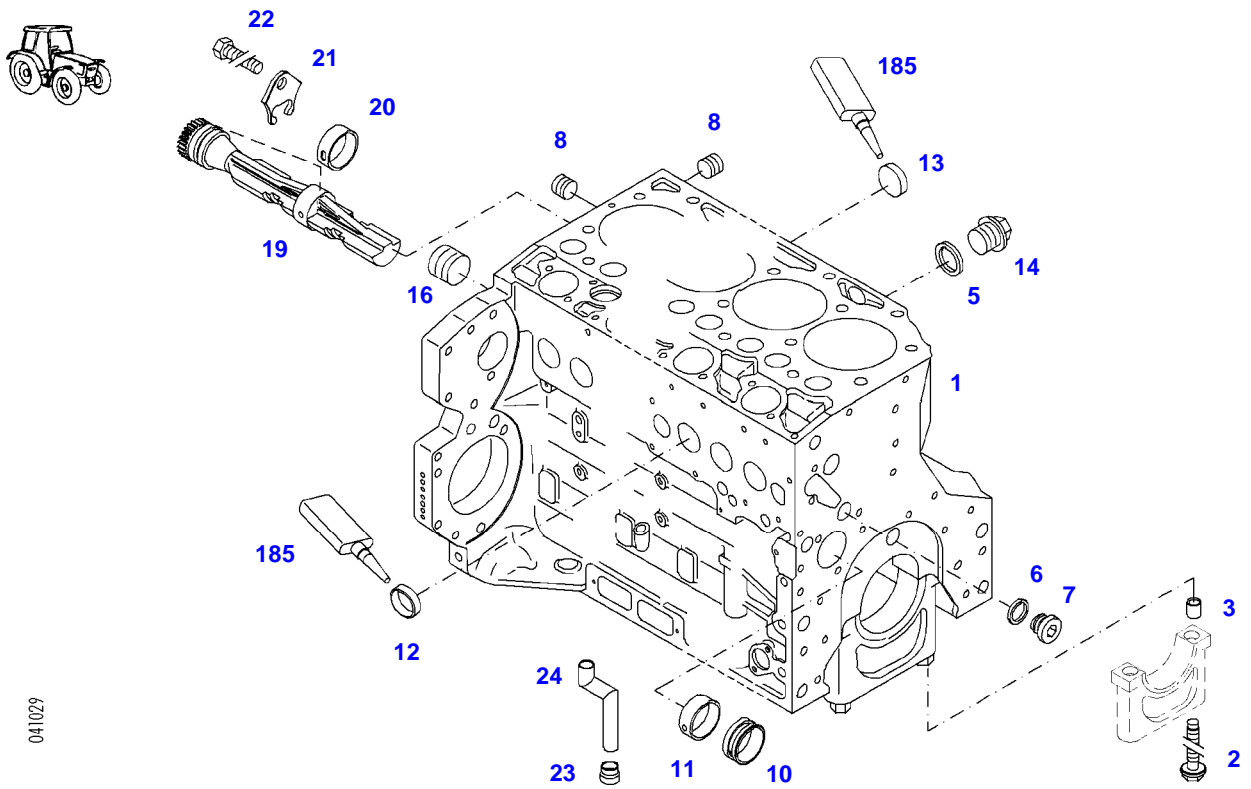

FENDT 415 VARIO (404/00101-99999)
41029

041029

Item	Part Number	Qty	Description Comments	Technical Specification
			ENGINE NUMBER <-- 10413476	
	72453671	1	ENGINE PLEASE ORDER WITH ENGINE NO. ONLY ! --> 404/2208	TCD2012L044V
	72604546	1	REMANUFACTURED SHORT BLOCK ENGINE --> 404/2208	
	72439807	1	ENGINE PLEASE ORDER WITH ENGINE NO. ONLY ! <-- 404/2209 --> 404/6251	TCD2012L044V
	72604546	1	REMANUFACTURED SHORT BLOCK ENGINE <-- 404/2209 --> 404/6251	
	72439807	1	ENGINE <-- 404/6252 FOR MARKETS WITHOUT EXHAUST REGULATIONS	TCD2012L044V
	72604546	1	REMANUFACTURED SHORT BLOCK ENGINE FOR MARKETS WITHOUT EXHAUST REGULATIONS <-- 404/6252	
	72607590	1	ENGINE FOR MARKETS WITH EXHAUST REGULATIONS <-- 404/6252	TCD2012L044V
1	72439853	1	CRANKCASE ><2,3,5-8,10-14,16,19-24 ENG.NO. --> 11157298	
	72495319	1	CRANKCASE ><2,3,5-8,10-14,16,19-24 ENG.NO. <-- 11157299	
2	72416467	10	HEXAGONAL HEAD BOLT	
3	72344342	10	ADAPTER BUSH	
5	72315095	2	SEALING WASHER	DIN 7603 A14X20-CU
6	72455567	1	SEALING WASHER	DIN 7603 D22X27-CU
7	72455559	1	PLUG SCREW	
8	72429347	2	SCREW	M14X1,5
10	72416469	4	BEARING BUSHING	
11	72416470	1	BEARING BUSHING	
12	72325325	6	CORE HOLE PLUG	
13	72325326	3	CORE HOLE PLUG	
14	72315799	2	PLUG	DIN 7604 AM14X1,5-A3L
16	72431135	1	LOCKING PLUG	
19	72439854	2	GANG SHAFT	
20	72325339	4	BUSH	
21	72415943	2	THRUST WASHER	
22	72423137	2	HEXAGONAL HEAD BOLT M8X16	
23	72420773	1	LOCKING PART	
24	72436713	1	LINE	
185	72381391	1	THREADLOCKER	LOCTITE 243 10ML