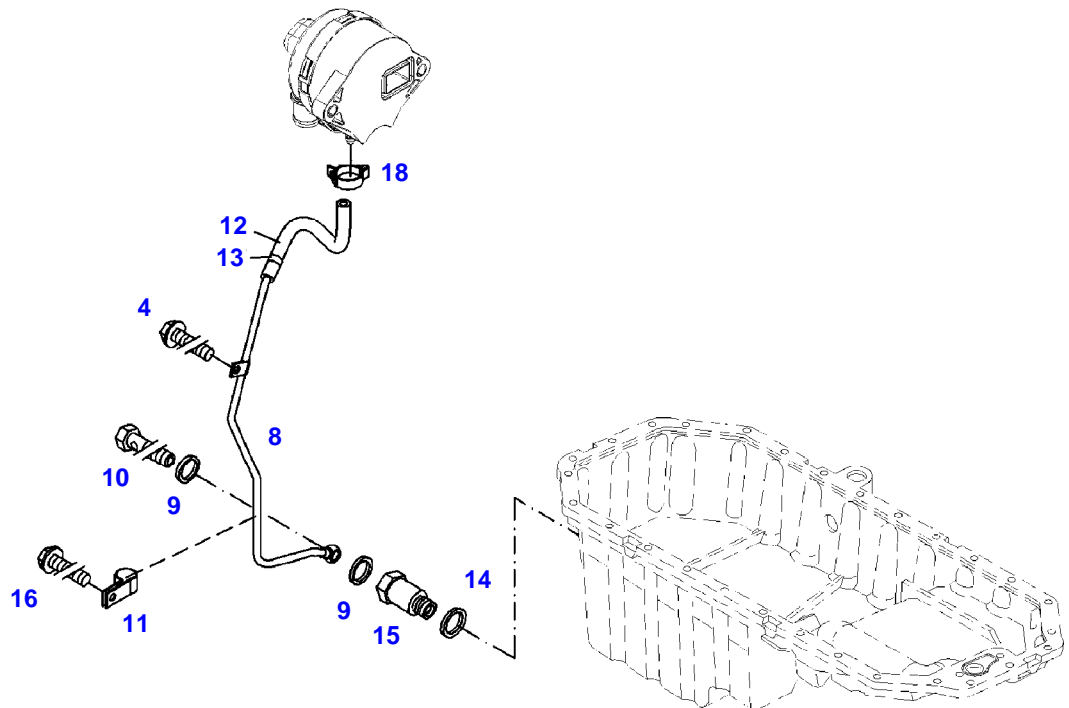

Item	Part Number	Qty	Description Comments	Technical Specification
5	72455795	1	SEAL	
6	72437250	1	BREATHER ><5	
10	72455795	1	SEAL	
11	72455520	1	ADAPTER	
12	72311788	4	DISC	DIN 125-8,4-ST.A3L
13	72453997	1	HOSE	
14	72373531	2	HOSE CLIP	
17	72315653	1	HEXAGONAL HEAD BOLT	DIN 933 M8 X 25-8.8A3L
18	72315668	1	HEXAGONAL HEAD BOLT	DIN 933 M8X50-8.8A3L
21	72452928	1	PLATE	
22	72437633	1	CONNECTING FLANGE	
23	72315478	2	SOCKET HEAD BOLT	DIN 912 M8X35-8.8
24	72311167	1	HOSE CLIP	
26	72495711	1	HOSE	

FENDT 415 VARIO (404/00101-99999)
41163

041163