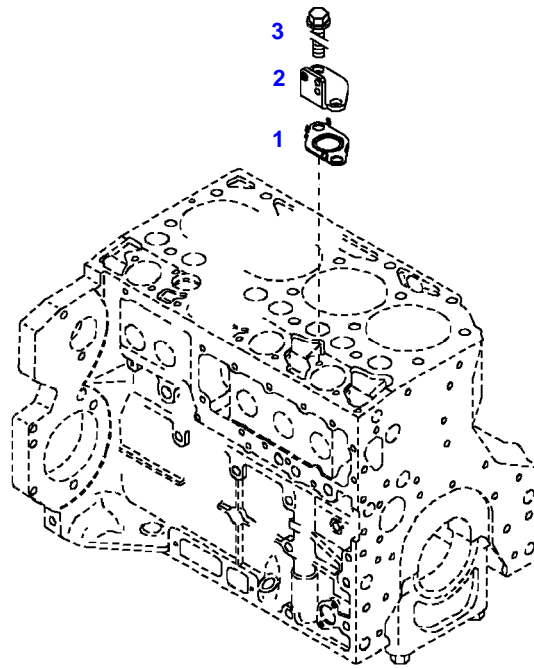

FENDT 415 VARIO (404/00101-99999)
35315

035315

Fendt

FENDT 415 VARIO (404/00101-99999)

F404000

CRANKCASE

Page01-0007

Item	Part Number	Qty	Description Comments
BLANKING PARTS			
1	72490265	1	SEAL
2	72436408	1	COVER
3	72415878	2	HEXAGONAL HEAD BOLT M8X16