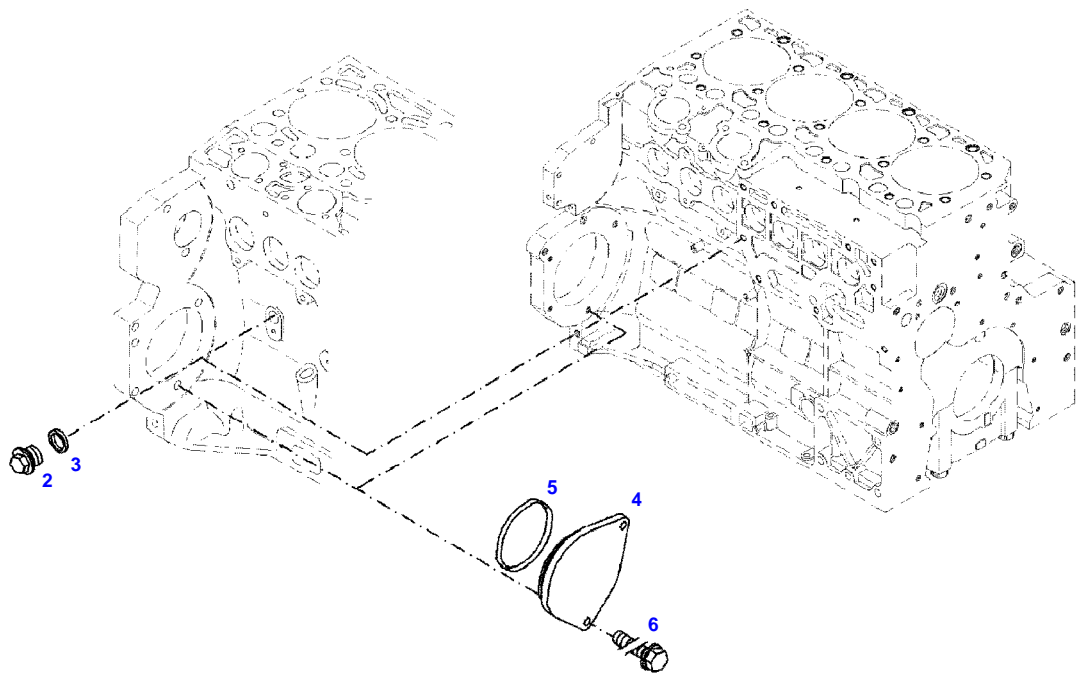

Item	Part Number	Qty	Description Comments
			LOCKING PLUG
1	72325326	1	CORE HOLE PLUG
185	72325403	1	SAFE.LOCK AGENT

FENDT 513 VARIO SCR (414/00101-99999)
F51577

051577

Item	Part Number	Qty	Description Comments	Technical Specification
			BLANKING PARTS UP TO ENGINE S/N 12125465	
2	72315799	1	PLUG NOT NEEDED WITH AIR BRAKE	DIN 7604 AM14X1,5-A3L
3	72439867	1	SEALING WASHER NOT NEEDED WITH AIR BRAKE	DIN7603-14X18-CU-VERZ
4	72431648	1	COVER NOT NEEDED WITH AIR BRAKE	
5	72416472	1	SEAL 96X4MM NOT NEEDED WITH AIR BRAKE	
6	72438057	2	HEXAGONAL HEAD BOLT NOT NEEDED WITH AIR BRAKE UP TO JANUARY 2017	M10X20
	72657640	2	HEXAGONAL HEAD BOLT FROM JANUARY 2017	M10X16