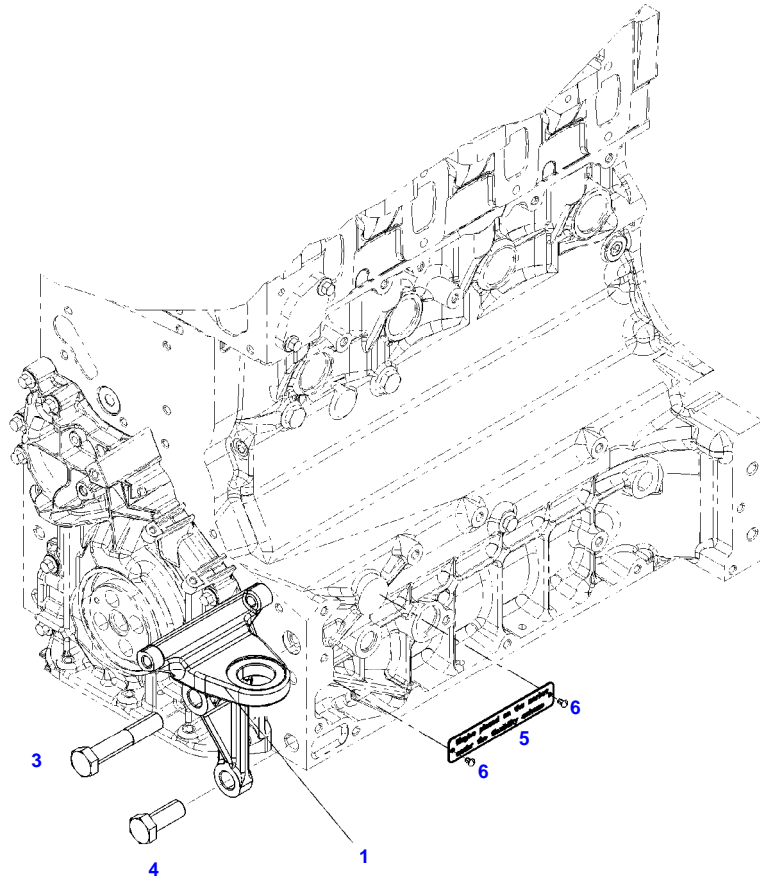

Item	Part Number	Qty	Description Comments
			LOCKING PLUG
1	72325326	1	CORE HOLE PLUG
185	72325403	1	SAFE.LOCK AGENT

FENDT 513 VARIO SCR (414/00101-99999)
F51577

051577

Item	Part Number	Qty	Description Comments	Technical Specification
			BLANKING PARTS UP TO ENGINE S/N 12125465	
2	72315799	1	PLUG NOT NEEDED WITH AIR BRAKE	DIN 7604 AM14X1,5-A3L
3	72439867	1	SEALING WASHER NOT NEEDED WITH AIR BRAKE	DIN7603-14X18-CU-VERZ
4	72431648	1	COVER NOT NEEDED WITH AIR BRAKE	
5	72416472	1	SEAL 96X4MM NOT NEEDED WITH AIR BRAKE	
6	72438057	2	HEXAGONAL HEAD BOLT NOT NEEDED WITH AIR BRAKE UP TO JANUARY 2017	M10X20
	72657640	2	HEXAGONAL HEAD BOLT FROM JANUARY 2017	M10X16

F061358

Item	Part Number	Qty	Description Comments	Technical Specification
			LEFT HAND	
1	72600590	1	ENGINE SUSPENSION <-- 414/0101 --> 414/0200 <>	LI
	72476384	1	ENGINE MOUNT	
3	72374294	1	HEXAGONAL HEAD BOLT	DIN 931-M16X85 GWA-10.9
4	72418408	1	HEXAGONAL HEAD BOLT	DIN 933 M16X40 GWA-10.9
5	72452403	1	MARKING PLATE FLEXI ENGINE	
6	72313751	2	SLOTTED PIN	DIN 1476-3X5-AL