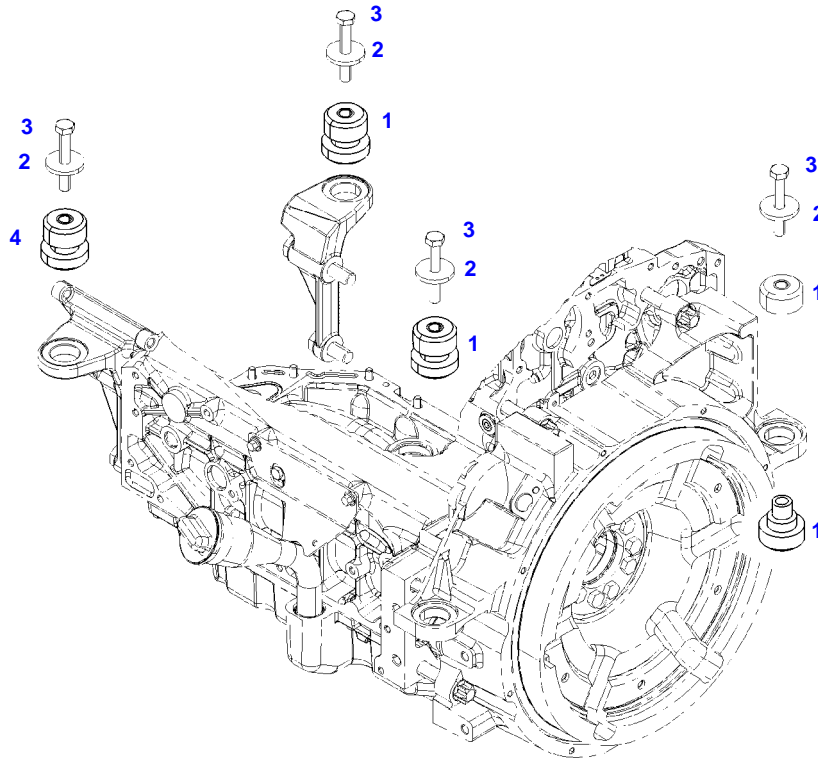

F061358

Item	Part Number	Qty	Description Comments	Technical Specification
			LEFT HAND	
1	72600590	1	ENGINE SUSPENSION <-- 414/0101 --> 414/0200 <>	LI
	72476384	1	ENGINE MOUNT	
3	72374294	1	HEXAGONAL HEAD BOLT	DIN 931-M16X85 GWA-10.9
4	72418408	1	HEXAGONAL HEAD BOLT	DIN 933 M16X40 GWA-10.9
5	72452403	1	MARKING PLATE FLEXI ENGINE	
6	72313751	2	SLOTTED PIN	DIN 1476-3X5-AL

039758

Fendt

FENDT 513 VARIO SCR (414/00101-99999)

F414000

ENGINE SUPPORT

Page01-0008

Item	Part Number	Qty	Description Comments	Technical Specification
			RIGHT HAND	
1	72602225	1	ENGINE SUSPENSION	RE
3	72374294	1	HEXAGONAL HEAD BOLT	DIN 931-M16X85 GWA-10.9
4	72418408	1	HEXAGONAL HEAD BOLT	DIN 933 M16X40 GWA-10.9

039759

Item	Part Number	Qty	Description Comments	Technical Specification
1	72476384	3	ENGINE MOUNT	
2	72318110	4	DISC	
3	72315563	4	HEXAGONAL HEAD BOLT	DIN 931 M12X80-8.8A3L
4	72476384	1	ENGINE MOUNT	
	72600590	1	ENGINE SUSPENSION <-- 414/0101 --> 414/0200 <>	LI