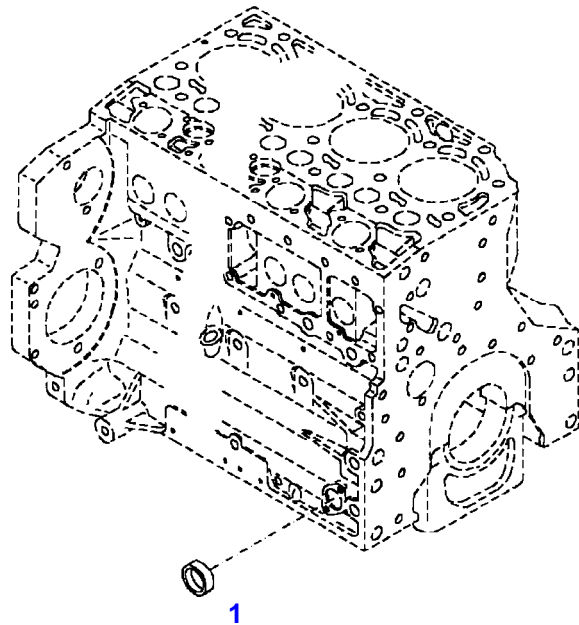

FENDT 513 VARIO SCR (414/00101-99999)
40194

040194

1

185

Fendt

FENDT 513 VARIO SCR (414/00101-99999)

F414000

CRANKCASE

Page01-0005

Item	Part Number	Qty	Description Comments
			LOCKING PLUG
1	72325326	1	CORE HOLE PLUG
185	72325403	1	SAFE.LOCK AGENT