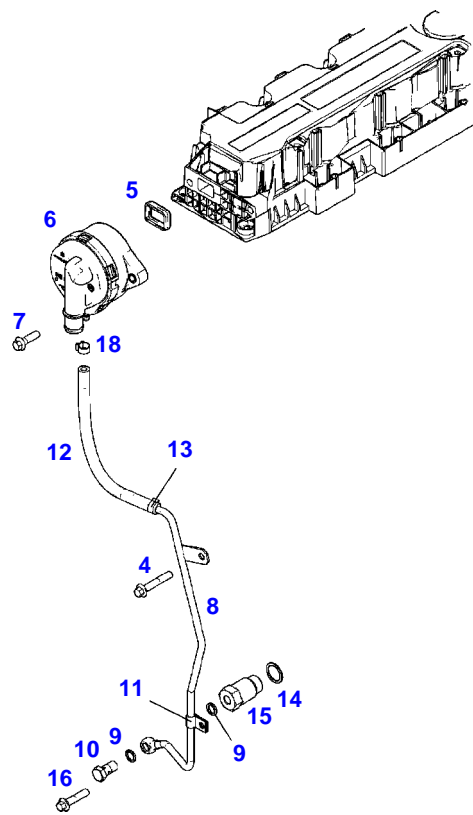

F061358

Item	Part Number	Qty	Description Comments	Technical Specification
			LEFT HAND	
1	72600590	1	ENGINE SUSPENSION <-- 414/0101 --> 414/0200 <>	LI
	72476384	1	ENGINE MOUNT	
3	72374294	1	HEXAGONAL HEAD BOLT	DIN 931-M16X85 GWA-10.9
4	72418408	1	HEXAGONAL HEAD BOLT	DIN 933 M16X40 GWA-10.9
5	72452403	1	MARKING PLATE FLEXI ENGINE	
6	72313751	2	SLOTTED PIN	DIN 1476-3X5-AL

039759

Item	Part Number	Qty	Description Comments	Technical Specification
1	72476384	3	ENGINE MOUNT	
2	72318110	4	DISC	
3	72315563	4	HEXAGONAL HEAD BOLT	DIN 931 M12X80-8.8A3L
4	72476384	1	ENGINE MOUNT	
	72600590	1	ENGINE SUSPENSION <-- 414/0101 --> 414/0200 <>	LI

039709

Item	Part Number	Qty	Description Comments	Technical Specification
OIL RETURN TUBE				
4	72325453	1	HEXAGONAL HEAD BOLT	
5	72455795	1	SEAL	
6	72437250	1	BREATHER ><5	
7	72325293	2	HEXAGONAL HEAD BOLT	M8X30
8	72437987	1	OIL RETURN LINE ><9-13	
9	72439873	2	SEALING WASHER	
10	72323517	1	BANJO BOLT	
11	72425772	1	PIPE CLAMP	
12	72437138	1	RUBBER HOSE	
13	72479013	1	HOSE CLIP	
14	72439874	1	SEALING WASHER	
15	72425770	1	LOCK VALVE	
16	72325457	1	HEXAGONAL HEAD BOLT	
18	72479013	1	HOSE CLIP	