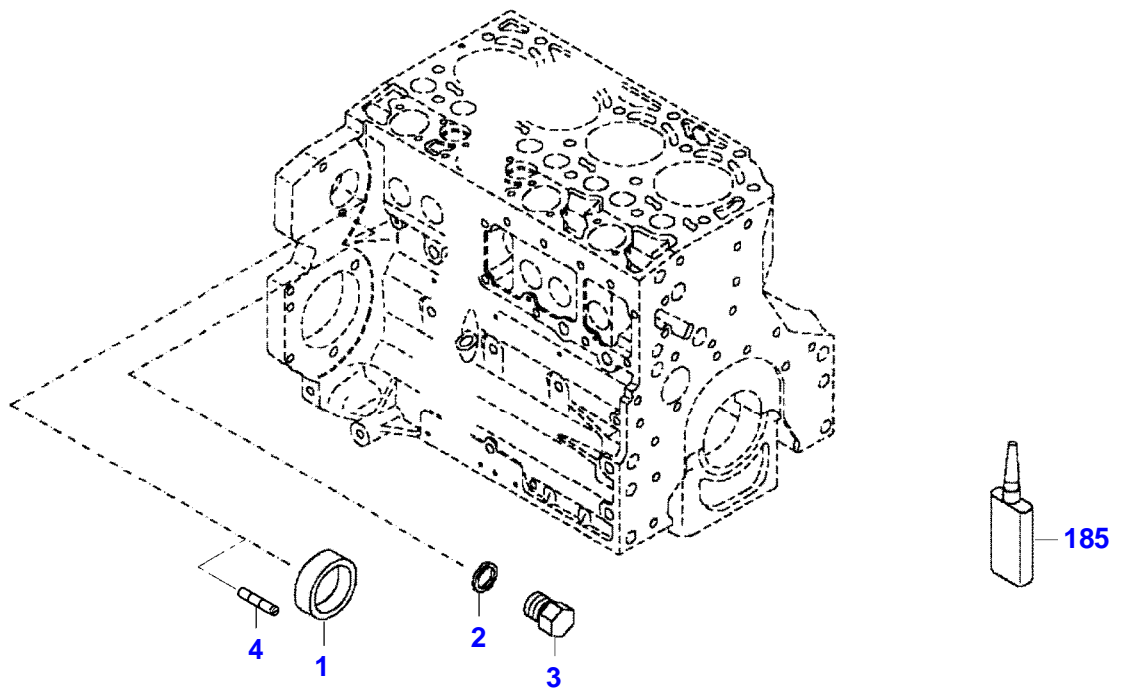

FENDT 513 VARIO SCR (414/00101-99999)
432327-M-1

432327-M-1

Item	Part Number	Qty	Description Comments	Technical Specification
BLANKING PARTS				
1	72627515	1	CORE HOLE PLUG	
2	72315088	2	SEALING WASHER	DIN 7603 A10X13,5-CU
3	72323677	2	PLUG	
4	72631860	2	THREADED PIN	
185	72325403	1	SAFE.LOCK AGENT