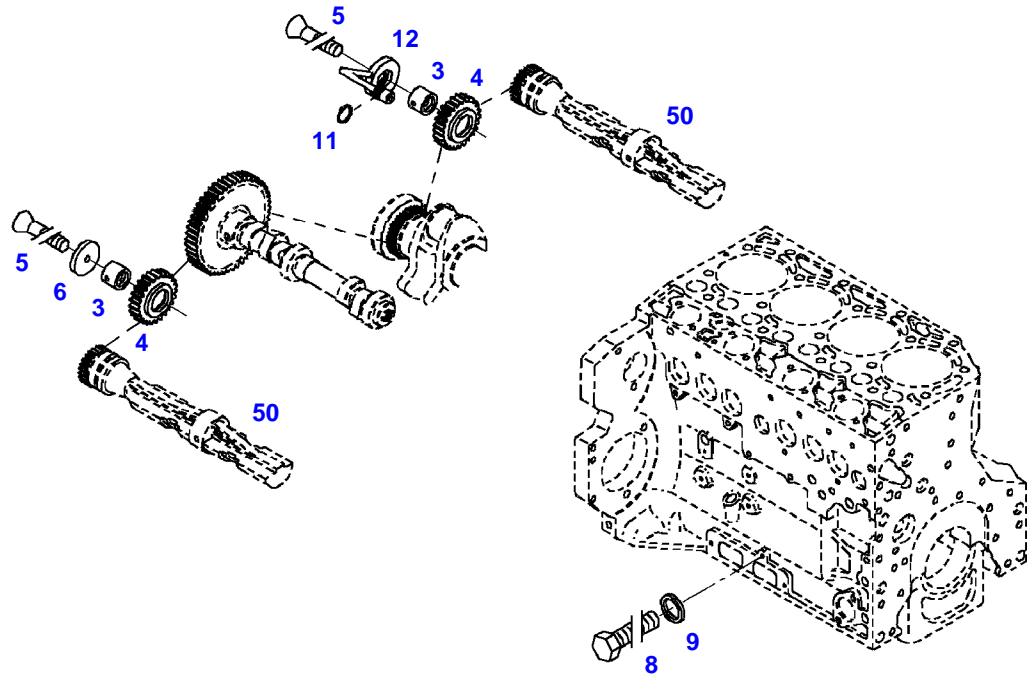

Item	Part Number	Qty	Description Comments	Technical Specification
1	72476384	3	ENGINE MOUNT	
2	72318110	4	DISC	
3	72315563	4	HEXAGONAL HEAD BOLT	DIN 931 M12X80-8.8A3L
4	72476384	1	ENGINE MOUNT	
	72600590	1	ENGINE SUSPENSION <-- 414/0101 --> 414/0200 <>	LI

FENDT 513 VARIO SCR (414/00101-99999)
33867

033867