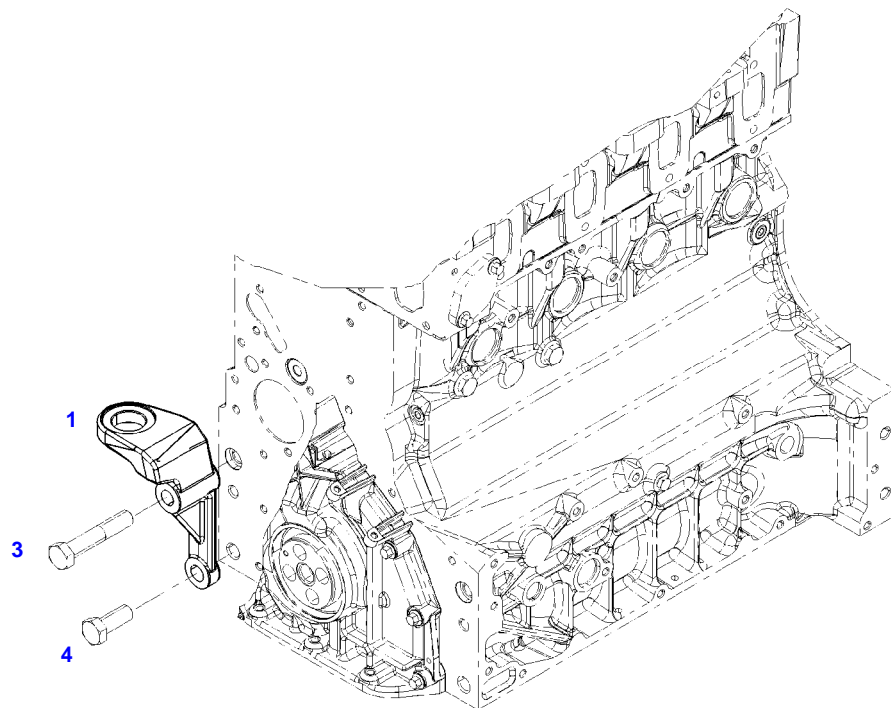

039758

Fendt

FENDT 513 VARIO SCR (414/00101-99999)

F414000

ENGINE SUPPORT

Page01-0008

Item	Part Number	Qty	Description Comments	Technical Specification
			RIGHT HAND	
1	72602225	1	ENGINE SUSPENSION	RE
3	72374294	1	HEXAGONAL HEAD BOLT	DIN 931-M16X85 GWA-10.9
4	72418408	1	HEXAGONAL HEAD BOLT	DIN 933 M16X40 GWA-10.9