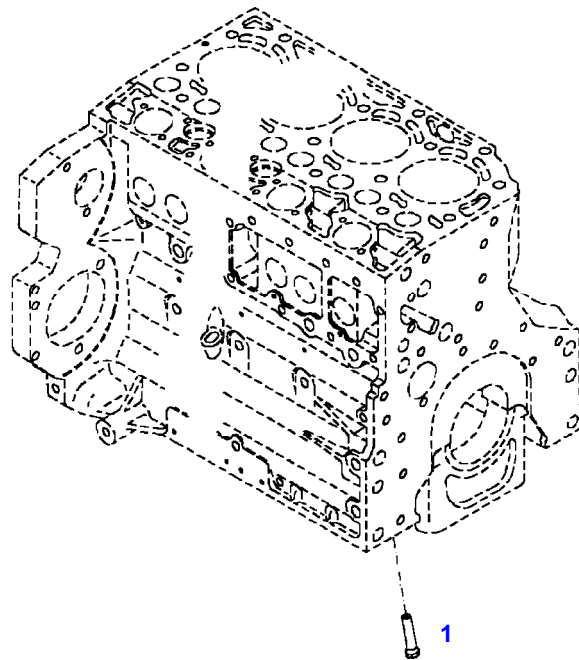

Item	Part Number	Qty	Description Comments	Technical Specification
BLANKING PARTS				
1	72627515	1	CORE HOLE PLUG	
2	72315088	2	SEALING WASHER	DIN 7603 A10X13,5-CU
3	72323677	2	PLUG	
4	72631860	2	THREADED PIN	
185	72325403	1	SAFE.LOCK AGENT	

030004