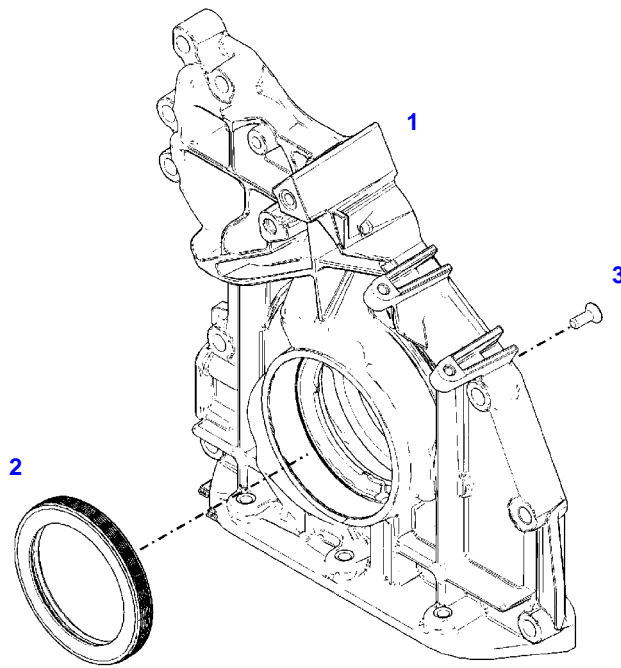

039709

Item	Part Number	Qty	Description Comments	Technical Specification
OIL RETURN TUBE				
4	72325453	1	HEXAGONAL HEAD BOLT	
5	72455795	1	SEAL	
6	72437250	1	BREATHER ><5	
7	72325293	2	HEXAGONAL HEAD BOLT	M8X30
8	72437987	1	OIL RETURN LINE ><9-13	
9	72439873	2	SEALING WASHER	
10	72323517	1	BANJO BOLT	
11	72425772	1	PIPE CLAMP	
12	72437138	1	RUBBER HOSE	
13	72479013	1	HOSE CLIP	
14	72439874	1	SEALING WASHER	
15	72425770	1	LOCK VALVE	
16	72325457	1	HEXAGONAL HEAD BOLT	
18	72479013	1	HOSE CLIP	