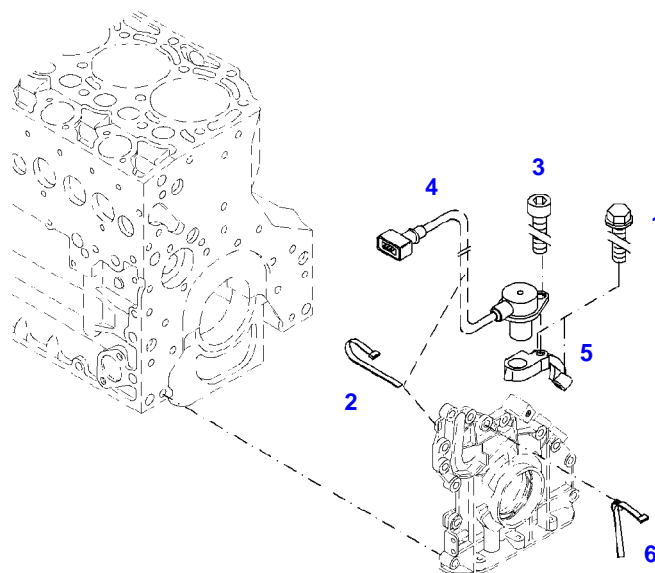

FENDT 513 VARIO SCR (414/00101-99999)
41030

041030

Item	Part Number	Qty	Description Comments	Technical Specification
			ENGINE SPEED EDC	
1	72436834	2	HEXAGONAL HEAD BOLT M6X30	
2	72416001	2	RETAINING STRAP	
3	72315460	1	SOCKET HEAD BOLT	DIN 912 M6X16-8.8
4	72436872	1	TRANSMITTER ENGINE SPEED EDC	
5	72495289	1	RETAINER	
6	72455561	1	RETAINING STRAP