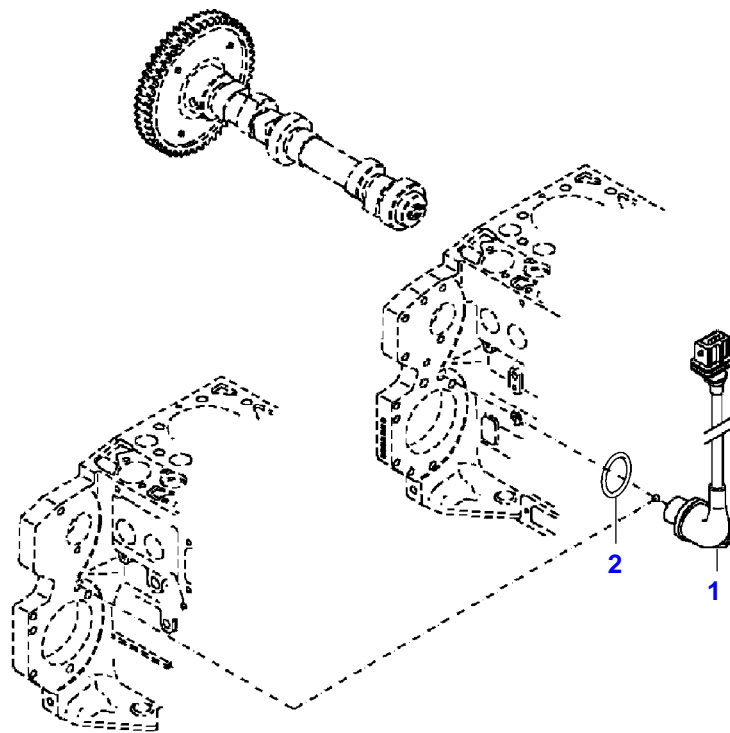

FENDT 513 VARIO SCR (414/00101-99999)
431755-M-1

431755-M-1