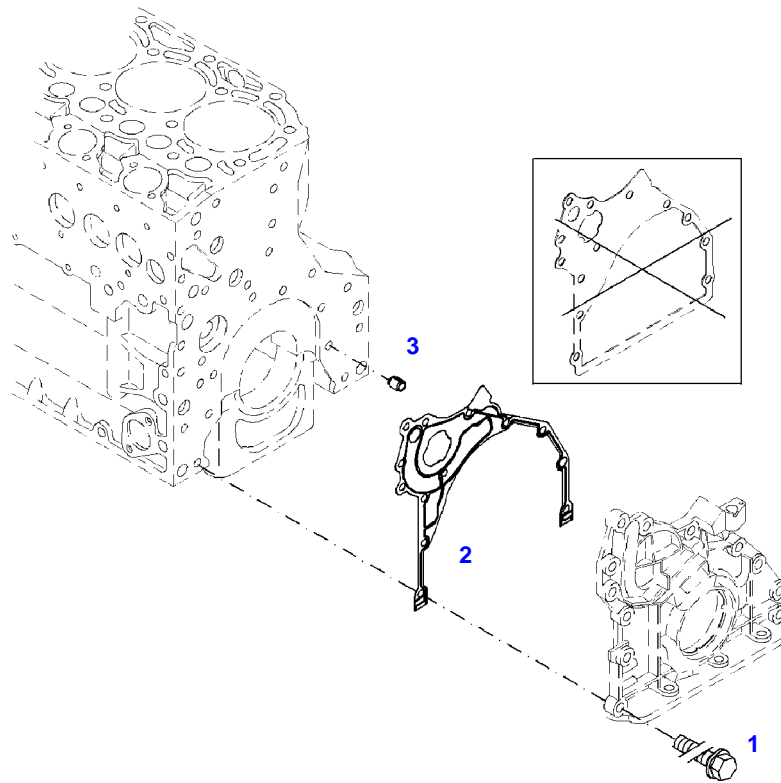

FENDT 513 VARIO SCR (414/00101-99999)
41308

041308

Fendt

FENDT 513 VARIO SCR (414/00101-99999)

F414000

FRONT COVER

Page01-0017

Item	Part Number	Qty	Description Comments	Technical Specification
FASTENINGS				
1	72605244	10	HEXAGONAL HEAD BOLT	M8X35
2	72486511	1	SEAL	
3	72325352	1	TENSIONER BUSHING