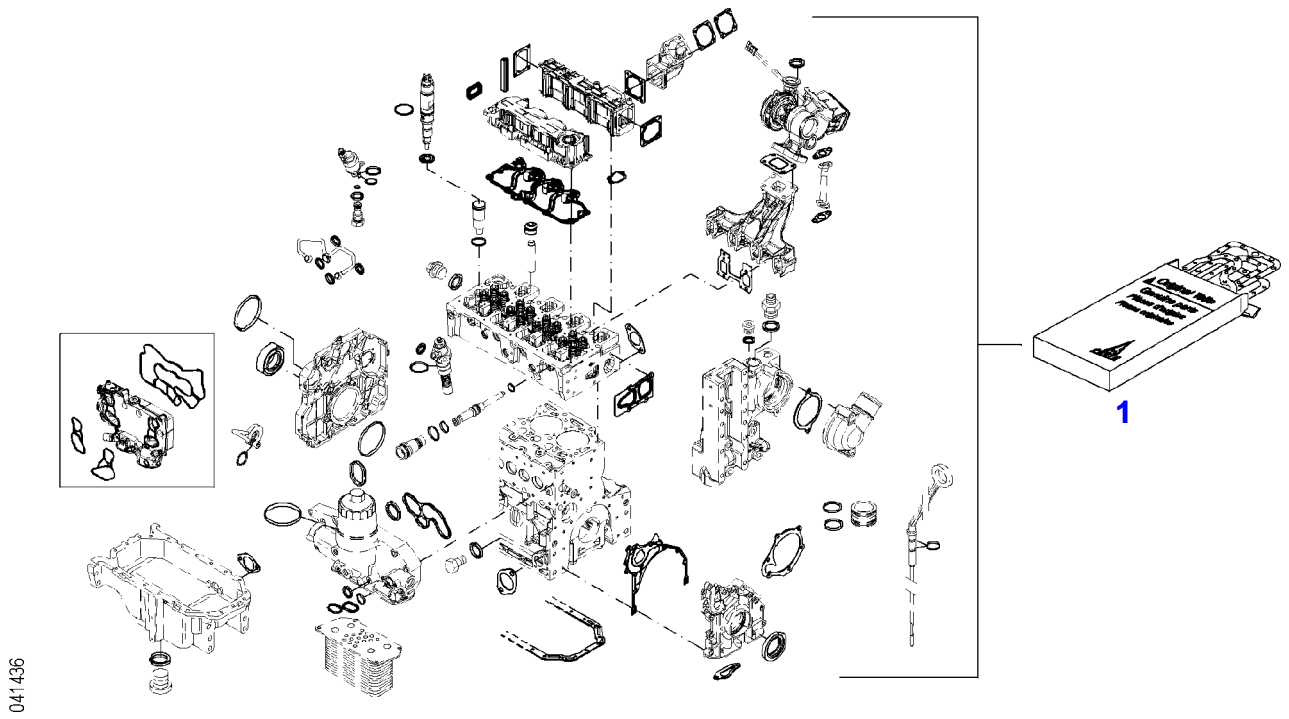

Item	Part Number	Qty	Description Comments	Technical Specification
3	72415940	2	PIVOT	
4	72415941	2	GEAR WHEEL	
5	72423136	2	COUNTERSUNK CAPSCREW M8X45	
6	72415942	1	FIXING SHIM	
8	72315644	2	HEXAGONAL HEAD BOLT	DIN 933 M8X10-8.8A3L
9	72315087	2	SEALING WASHER	DIN 7603 A8X14-CU
11	72423138	1	SEAL 7X1,5MM	
12	72415945	1	PIVOT	
50			SEE CRANKCASE	

FENDT 513 VARIO SCR (414/00101-99999)
41436