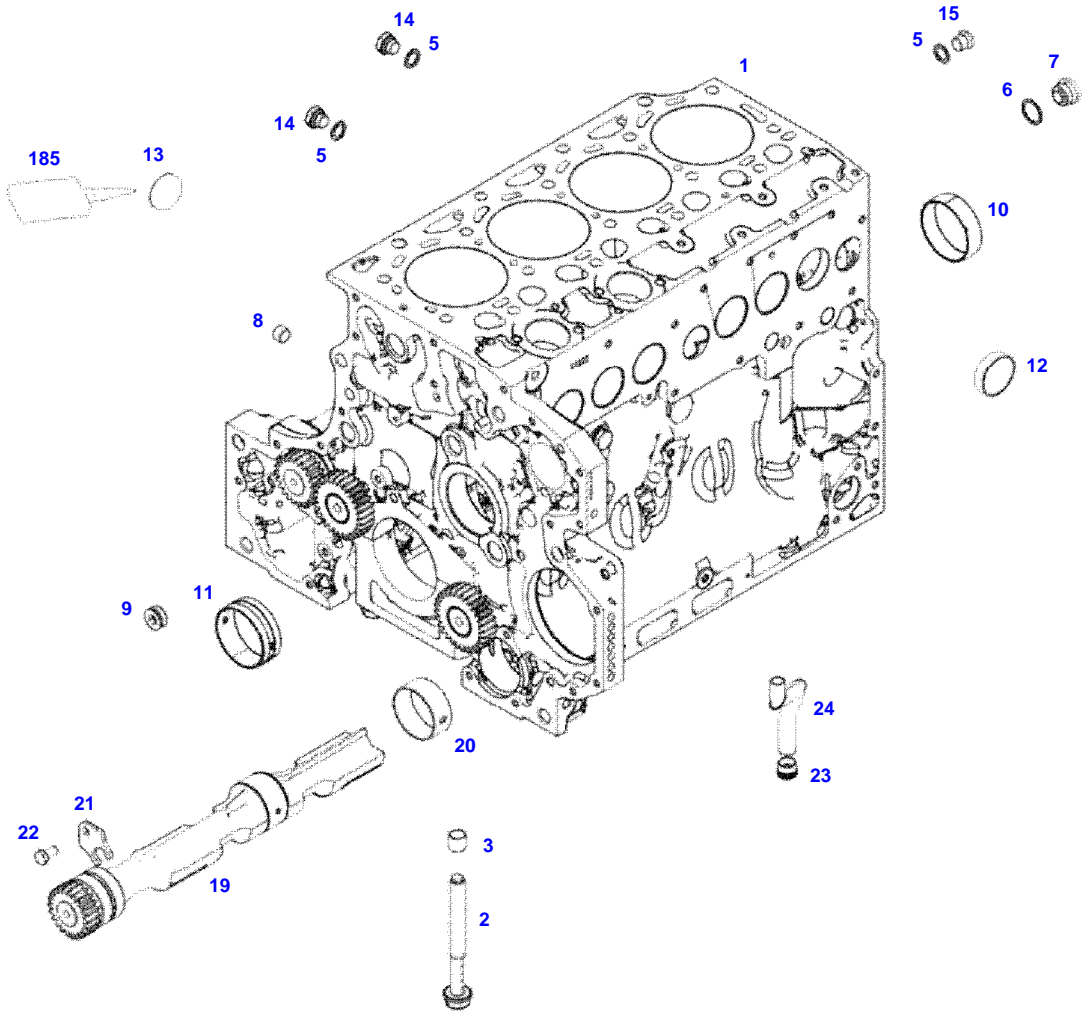

FENDT 513 VARIO SCR (414/00101-99999)
41473

041473

Item	Part Number	Qty	Description Comments	Technical Specification
			UP TO ENGINE S/N 11892330	
	72605665	1	ENGINE	TCD4.1L4
	72608989	1	REMANUFACTURED SHORT BLOCK ENGINE	
1	72498220	1	CRANKCASE ><2-14,19-24	
2	72416467	10	HEXAGONAL HEAD BOLT	
3	72344342	10	ADAPTER BUSH	
4			NOT AVAILABLE IN SINGLE PARTS	
5	72456134	2	SEALING WASHER	DIN 7603 D14X20-CU-VERZINNT
6	72439874	1	SEALING WASHER	
7	72455559	1	PLUG SCREW	
8	72429347	2	SCREW M14X1,5	M14X1,5
9	72431135	1	LOCKING PLUG	
10	72497417	4	BEARING BUSHING	
11	72491822	1	BEARING BUSHING	
12	72325325	6	CORE HOLE PLUG	
13	72325326	4	CORE HOLE PLUG	
14	72315799	2	PLUG	DIN 7604 AM14X1,5-A3L
19	72439854	2	GANG SHAFT	
20	72325339	4	BUSHING	
21	72415943	2	THRUST WASHER	
22	72423137	2	HEXAGONAL HEAD BOLT M8X16	
23	72420773	1	LOCKING PART	
24	72436713	1	LINE	
185	72381391	1	THREADLOCKER	LOCTITE 243 10ML

FENDT 513 VARIO SCR (414/00101-99999)
F061357

F061357

Item	Part Number	Qty	Description Comments	Technical Specification
			FROM ENGINE S/N 11892331	
	72605665	1	ENGINE	TCD4.1L4
	72626691	1	ENGINE	TCD4.1L4
			FLEXI ENGINE	
	72608990	1	REMANUFACTURED SHORT BLOCK ENGINE	
1	72627517	1	CRANKCASE ><2-15,19-24	
2	72416467	10	HEXAGONAL HEAD BOLT	
3	72344342	10	ADAPTER BUSH	
5	72439867	3	SEALING WASHER	DIN7603-14X18-CU-VERZ
6	72439874	1	SEALING WASHER	
7	72455559	1	PLUG SCREW	
8	72429347	2	SCREW M14X1,5	M14X1,5
9	72431135	1	LOCKING PLUG	
10	ACP0152940	1	FEMALE BEARING	
	72497417	4	BEARING BUSHING	
11	ACP0152930	1	FEMALE BEARING	
	72491822	1	BEARING BUSHING	
12	72325325	6	CORE HOLE PLUG	
13	72325326	4	CORE HOLE PLUG	
14	72315799	2	PLUG	DIN 7604 AM14X1,5-A3L
15	72315438	1	PLUG SCREW	DIN 908 M14X1,5-ST
19	72439854	2	GANG SHAFT	
20	72325339	4	BUSHING	
21	72415943	2	THRUST WASHER	
22	72423137	2	HEXAGONAL HEAD BOLT M8X16	
23	72420773	1	LOCKING PART	
24	72436713	1	LINE	
185	72381391	1	THREADLOCKER	LOCTITE 243 10ML