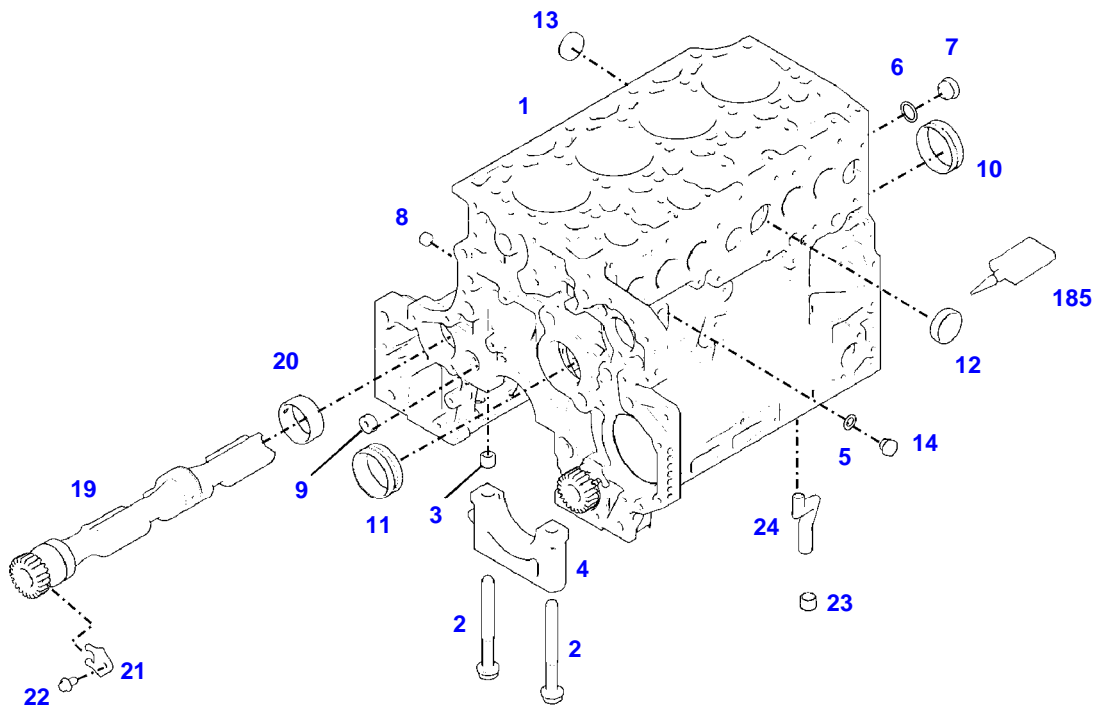

FENDT 513 VARIO SCR (414/00101-99999)
41473

041473

Item	Part Number	Qty	Description Comments	Technical Specification
			UP TO ENGINE S/N 11892330	
	72605665	1	ENGINE	TCD4.1L4
	72608989	1	REMANUFACTURED SHORT BLOCK ENGINE	
1	72498220	1	CRANKCASE ><2-14,19-24	
2	72416467	10	HEXAGONAL HEAD BOLT	
3	72344342	10	ADAPTER BUSH	
4			NOT AVAILABLE IN SINGLE PARTS	
5	72456134	2	SEALING WASHER	DIN 7603 D14X20-CU-VERZINNT
6	72439874	1	SEALING WASHER	
7	72455559	1	PLUG SCREW	
8	72429347	2	SCREW M14X1,5	M14X1,5
9	72431135	1	LOCKING PLUG	
10	72497417	4	BEARING BUSHING	
11	72491822	1	BEARING BUSHING	
12	72325325	6	CORE HOLE PLUG	
13	72325326	4	CORE HOLE PLUG	
14	72315799	2	PLUG	DIN 7604 AM14X1,5-A3L
19	72439854	2	GANG SHAFT	
20	72325339	4	BUSHING	
21	72415943	2	THRUST WASHER	
22	72423137	2	HEXAGONAL HEAD BOLT M8X16	
23	72420773	1	LOCKING PART	
24	72436713	1	LINE	
185	72381391	1	THREADLOCKER	LOCTITE 243 10ML

FENDT 513 VARIO SCR (414/00101-99999)
F061357

F061357

Item	Part Number	Qty	Description Comments	Technical Specification
			FROM ENGINE S/N 11892331	
	72605665	1	ENGINE	TCD4.1L4
	72626691	1	ENGINE	TCD4.1L4
			FLEXI ENGINE	
	72608990	1	REMANUFACTURED SHORT BLOCK ENGINE	
1	72627517	1	CRANKCASE ><2-15,19-24	
2	72416467	10	HEXAGONAL HEAD BOLT	
3	72344342	10	ADAPTER BUSH	
5	72439867	3	SEALING WASHER	DIN7603-14X18-CU-VERZ
6	72439874	1	SEALING WASHER	
7	72455559	1	PLUG SCREW	
8	72429347	2	SCREW M14X1,5	M14X1,5
9	72431135	1	LOCKING PLUG	
10	ACP0152940	1	FEMALE BEARING	
	72497417	4	BEARING BUSHING	
11	ACP0152930	1	FEMALE BEARING	
	72491822	1	BEARING BUSHING	
12	72325325	6	CORE HOLE PLUG	
13	72325326	4	CORE HOLE PLUG	
14	72315799	2	PLUG	DIN 7604 AM14X1,5-A3L
15	72315438	1	PLUG SCREW	DIN 908 M14X1,5-ST
19	72439854	2	GANG SHAFT	
20	72325339	4	BUSHING	
21	72415943	2	THRUST WASHER	
22	72423137	2	HEXAGONAL HEAD BOLT M8X16	
23	72420773	1	LOCKING PART	
24	72436713	1	LINE	
185	72381391	1	THREADLOCKER	LOCTITE 243 10ML