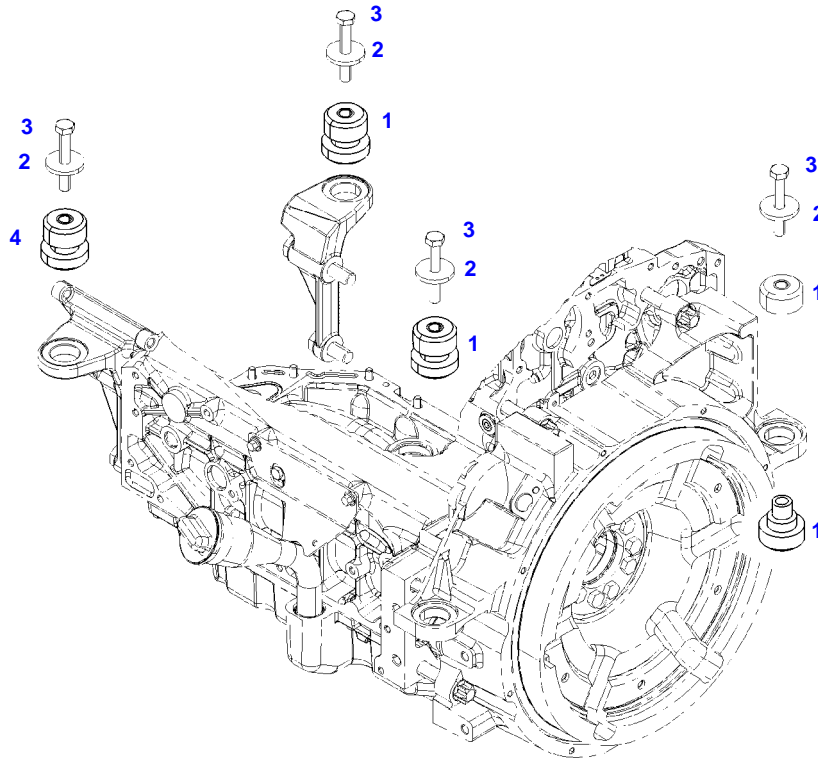

F061358

Item	Part Number	Qty	Description Comments	Technical Specification
			<b>LEFT HAND</b>	
1	72600590	1	ENGINE SUSPENSION <-- 415/0101 --> 415/0200 <>	LI
	72476384	1	ENGINE MOUNT	
3	72374294	1	HEXAGONAL HEAD BOLT	DIN 931-M16X85 GWA-10.9
4	72418408	1	HEXAGONAL HEAD BOLT	DIN 933 M16X40 GWA-10.9
5	72452403	1	MARKING PLATE FLEXI ENGINE	
6	72313751	2	SLOTTED PIN	DIN 1476-3X5-AL

039758

Fendt

FENDT 514 VARIO SCR (415/00101-99999)

F415000

ENGINE SUPPORT

Page01-0008

Item	Part Number	Qty	Description Comments	Technical Specification
			<b>RIGHT HAND</b>	
1	72602225	1	ENGINE SUSPENSION	RE
3	72374294	1	HEXAGONAL HEAD BOLT	DIN 931-M16X85 GWA-10.9
4	72418408	1	HEXAGONAL HEAD BOLT	DIN 933 M16X40 GWA-10.9

039759

Item	Part Number	Qty	Description Comments	Technical Specification
1	72476384	3	ENGINE MOUNT	
2	72318110	4	DISC	
3	72315563	4	HEXAGONAL HEAD BOLT	DIN 931 M12X80-8.8A3L
4	72476384	1	ENGINE MOUNT	
	72600590	1	ENGINE SUSPENSION <-- 415/0101 --> 415/0200 <>	LI