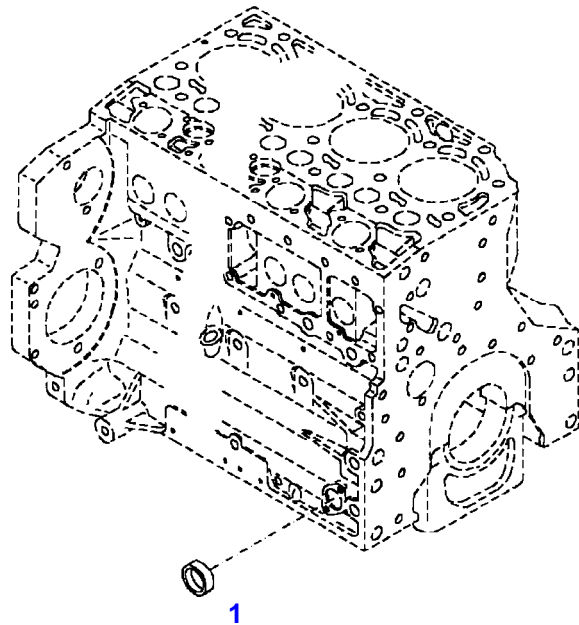

FENDT 514 VARIO SCR (415/00101-99999)
40194

040194

1

185

Fendt

FENDT 514 VARIO SCR (415/00101-99999)

F415000

CRANKCASE

Page01-0005

Item	Part Number	Qty	Description Comments
			LOCKING PLUG
1	72325326	1	CORE HOLE PLUG
185	72325403	1	SAFE.LOCK AGENT