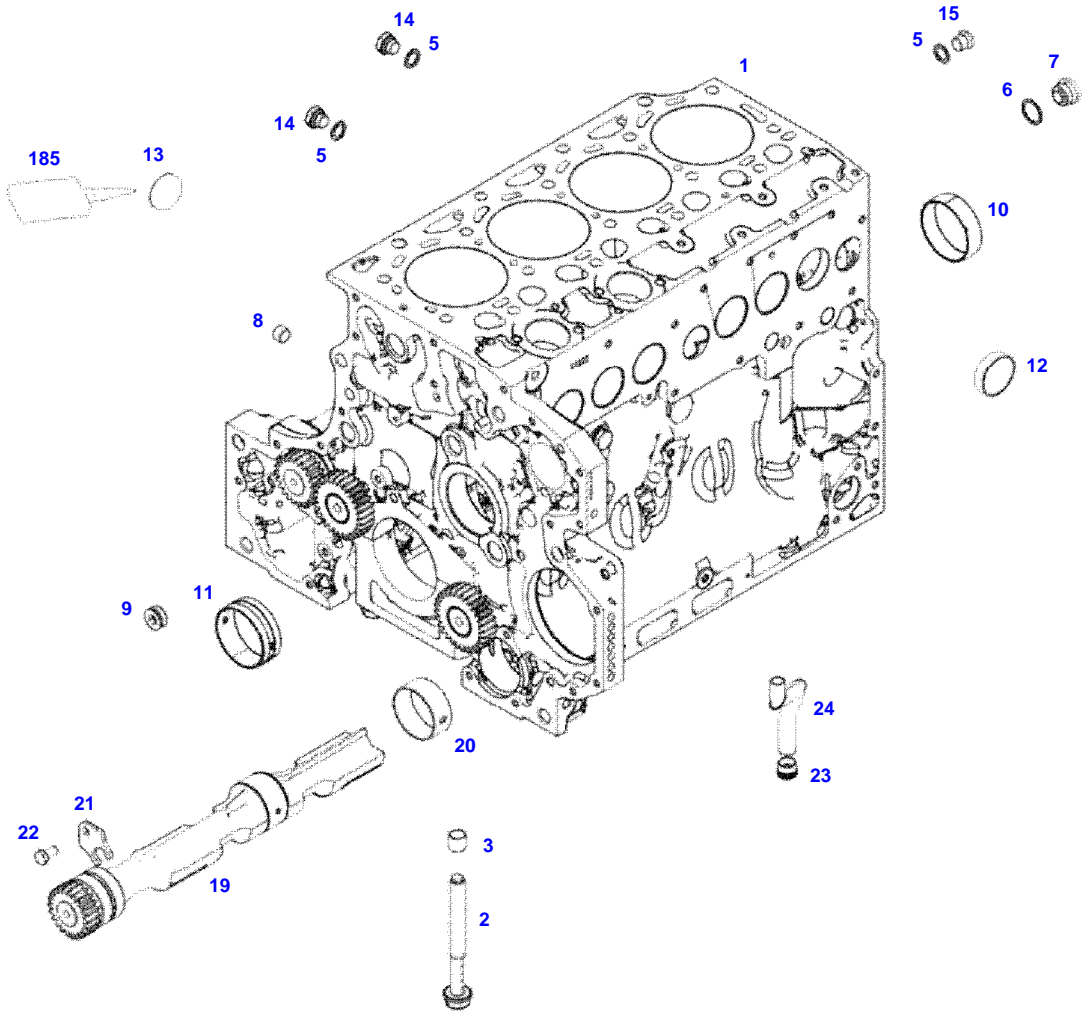

FENDT 514 VARIO SCR (415/00101-99999)  
41473

041473

Item	Part Number	Qty	Description Comments	Technical Specification
			<b>UP TO ENGINE S/N 11892330</b>	
	72605664	1	ENGINE	TCD4.1L4
	72608990	1	REMANUFACTURED SHORT BLOCK ENGINE	
1	72605222	1	CRANKCASE ><2-14,19-24	
2	72416467	10	HEXAGONAL HEAD BOLT	
3	72344342	10	ADAPTER BUSH	
4			NOT AVAILABLE IN SINGLE PARTS	
5	72456134	2	SEALING WASHER	DIN 7603 D14X20-CU-VERZINNT
6	72439874	1	SEALING WASHER	
7	72455559	1	PLUG SCREW	
8	72429347	2	SCREW M14X1,5	M14X1,5
9	72431135	1	LOCKING PLUG	
10	72497417	4	BEARING BUSHING	
11	72491822	1	BEARING BUSHING	
12	72325325	6	CORE HOLE PLUG	
13	72325326	4	CORE HOLE PLUG	
14	72315799	2	PLUG	DIN 7604 AM14X1,5-A3L
19	72439854	2	GANG SHAFT	
20	72325339	4	BUSHING	
21	72415943	2	THRUST WASHER	
22	72423137	2	HEXAGONAL HEAD BOLT M8X16	
23	72420773	1	LOCKING PART	
24	72436713	1	LINE	
185	72381391	1	THREADLOCKER	LOCTITE 243 10ML

FENDT 514 VARIO SCR (415/00101-99999)  
F061357

F061357

Item	Part Number	Qty	Description Comments	Technical Specification
			<b>FROM ENGINE S/N 11892331</b>	
	72605664	1	ENGINE	TCD4.1L4
	72626692	1	ENGINE	TCD4.1L4
			FLEXI ENGINE	
	72608990	1	REMANUFACTURED SHORT BLOCK ENGINE	
1	72627517	1	CRANKCASE ><2-15,19-24	
2	72416467	10	HEXAGONAL HEAD BOLT	
3	72344342	10	ADAPTER BUSH	
5	72439867	3	SEALING WASHER	DIN7603-14X18-CU-VERZ
6	72439874	1	SEALING WASHER	
7	72455559	1	PLUG SCREW	
8	72429347	2	SCREW M14X1,5	M14X1,5
9	72431135	1	LOCKING PLUG	
10	ACP0152940	1	FEMALE BEARING	
	72497417	4	BEARING BUSHING	
11	ACP0152930	1	FEMALE BEARING	
	72491822	1	BEARING BUSHING	
12	72325325	6	CORE HOLE PLUG	
13	72325326	4	CORE HOLE PLUG	
14	72315799	2	PLUG	DIN 7604 AM14X1,5-A3L
15	72315438	1	PLUG SCREW	DIN 908 M14X1,5-ST
19	72439854	2	GANG SHAFT	
20	72325339	4	BUSHING	
21	72415943	2	THRUST WASHER	
22	72423137	2	HEXAGONAL HEAD BOLT M8X16	
23	72420773	1	LOCKING PART	
24	72436713	1	LINE	
185	72381391	1	THREADLOCKER	LOCTITE 243 10ML