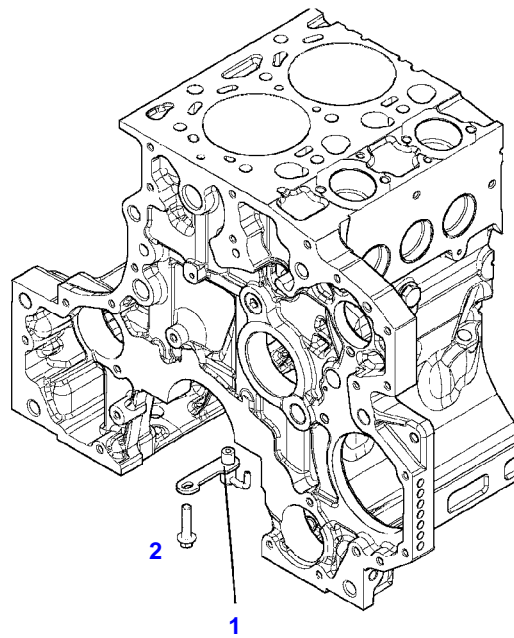

FENDT 514 VARIO SCR (415/00101-99999)
41197

041197

Fendt

FENDT 514 VARIO SCR (415/00101-99999)

F415000

CRANKCASE

Page01-0004

Item	Part Number	Qty	Description Comments	Technical Specification
			PISTON COOL.NOZZLE	
1	72479417	4	PISTON COOLING JET	
2	72605244	4	HEXAGONAL HEAD BOLT	M8X35