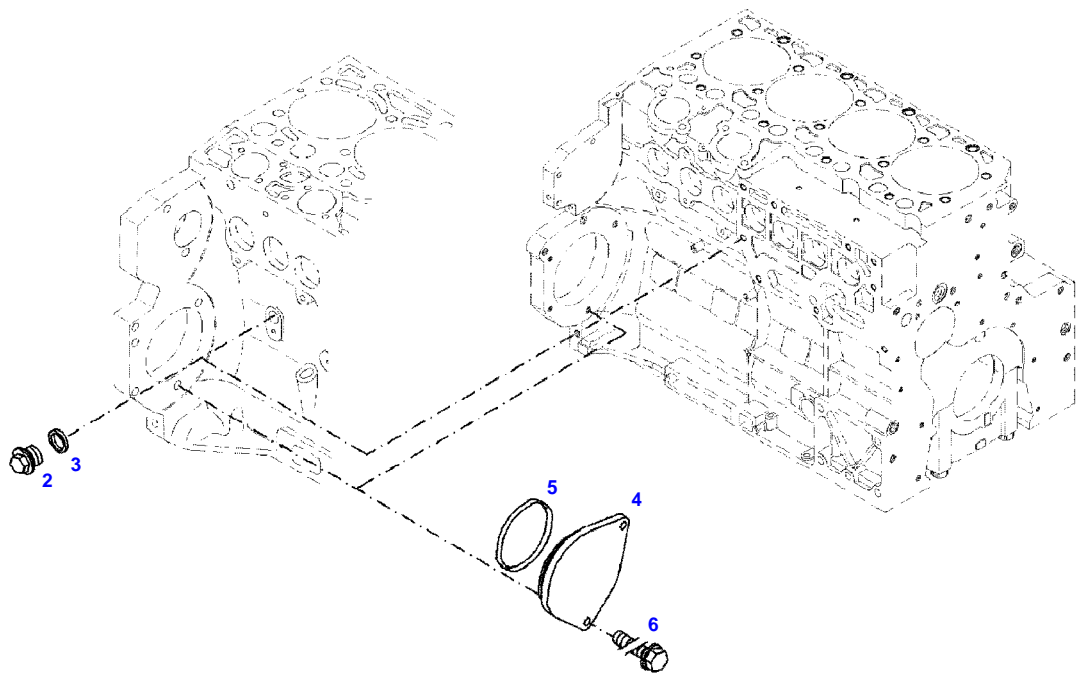

Page01-0005

---

Item	Part Number	Qty	Description Comments
			LOCKING PLUG
1	72325326	1	CORE HOLE PLUG
185	72325403	1	SAFE.LOCK AGENT

FENDT 514 VARIO SCR (415/00101-99999)  
F51577

051577

Item	Part Number	Qty	Description Comments	Technical Specification
			<b>BLANKING PARTS UP TO ENGINE S/N 12125465</b>	
2	72315799	1	PLUG NOT NEEDED WITH AIR BRAKE	DIN 7604 AM14X1,5-A3L
3	72439867	1	SEALING WASHER NOT NEEDED WITH AIR BRAKE	DIN7603-14X18-CU-VERZ
4	72431648	1	COVER NOT NEEDED WITH AIR BRAKE	
5	72416472	1	SEAL 96X4MM NOT NEEDED WITH AIR BRAKE	
6	72438057	2	HEXAGONAL HEAD BOLT NOT NEEDED WITH AIR BRAKE UP TO JANUARY 2017	M10X20
	72657640	2	HEXAGONAL HEAD BOLT FROM JANUARY 2017	M10X16