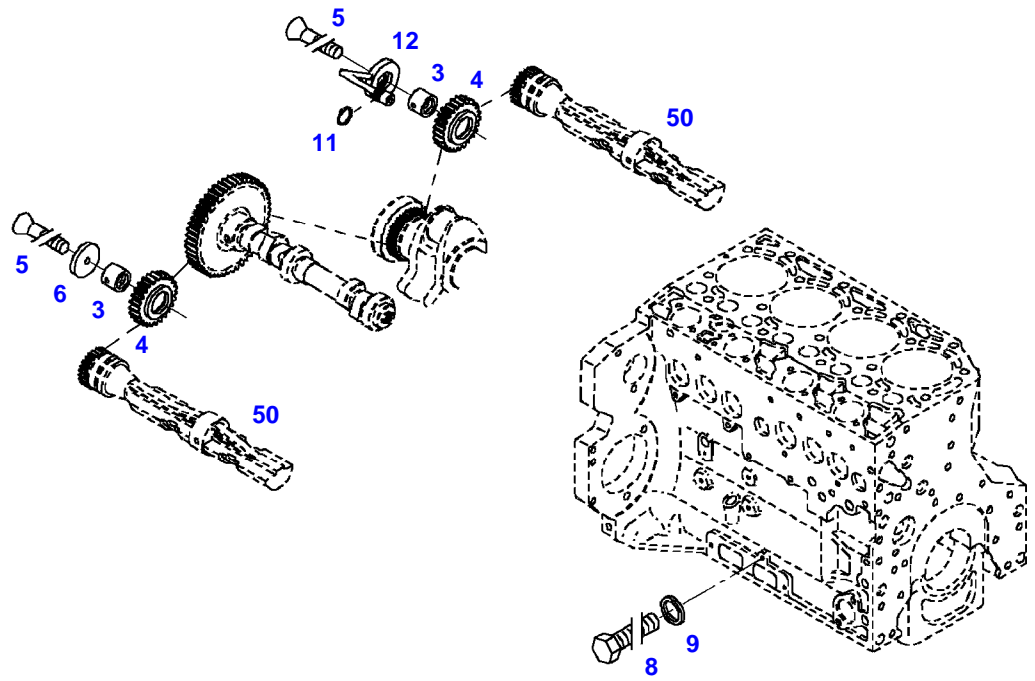

Item	Part Number	Qty	Description Comments	Technical Specification
1	72476384	3	ENGINE MOUNT	
2	72318110	4	DISC	
3	72315563	4	HEXAGONAL HEAD BOLT	DIN 931 M12X80-8.8A3L
4	72476384	1	ENGINE MOUNT	
	72600590	1	ENGINE SUSPENSION <-- 415/0101 --> 415/0200 <>	LI

FENDT 514 VARIO SCR (415/00101-99999)
33867

033867