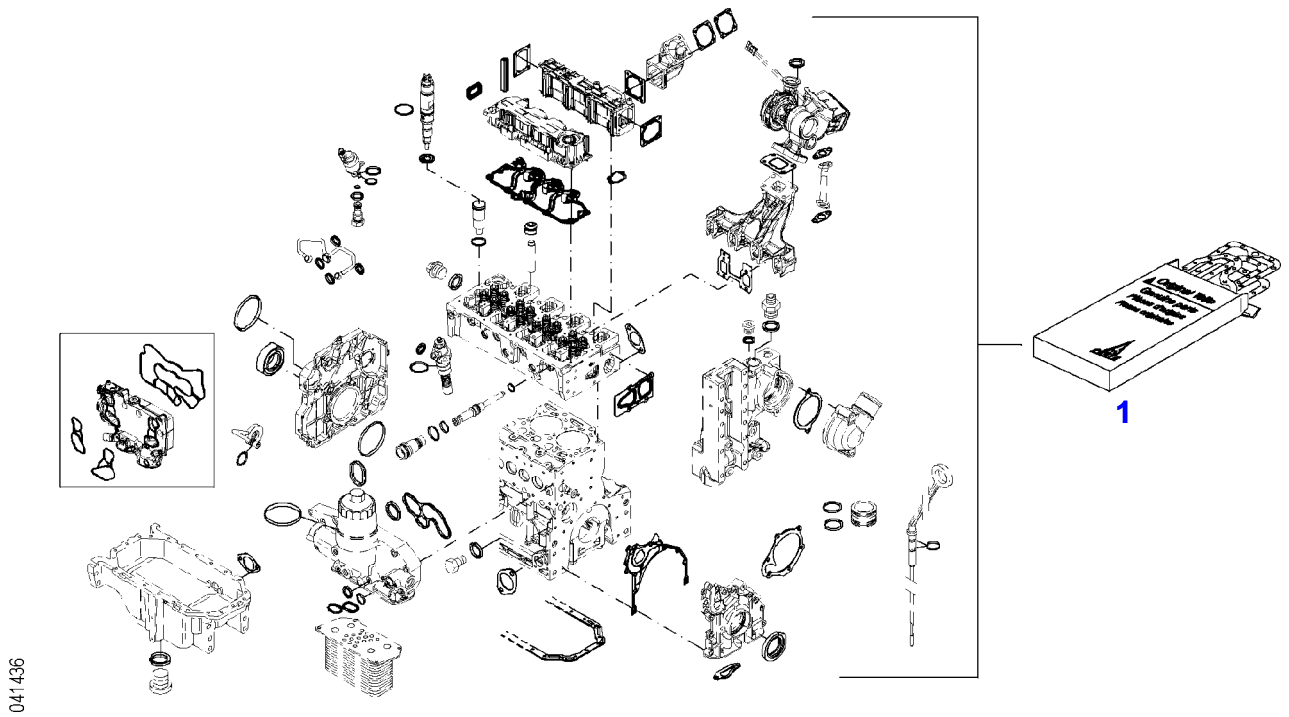

Item	Part Number	Qty	Description Comments	Technical Specification
3	72415940	2	PIVOT	
4	72415941	2	GEAR WHEEL	
5	72423136	2	COUNTERSUNK CAPSCREW M8X45	
6	72415942	1	FIXING SHIM	
8	72315644	2	HEXAGONAL HEAD BOLT	DIN 933 M8X10-8.8A3L
9	72315087	2	SEALING WASHER	DIN 7603 A8X14-CU
11	72423138	1	SEAL 7X1,5MM	
12	72415945	1	PIVOT	
50			SEE CRANKCASE	

FENDT 514 VARIO SCR (415/00101-99999)
41436