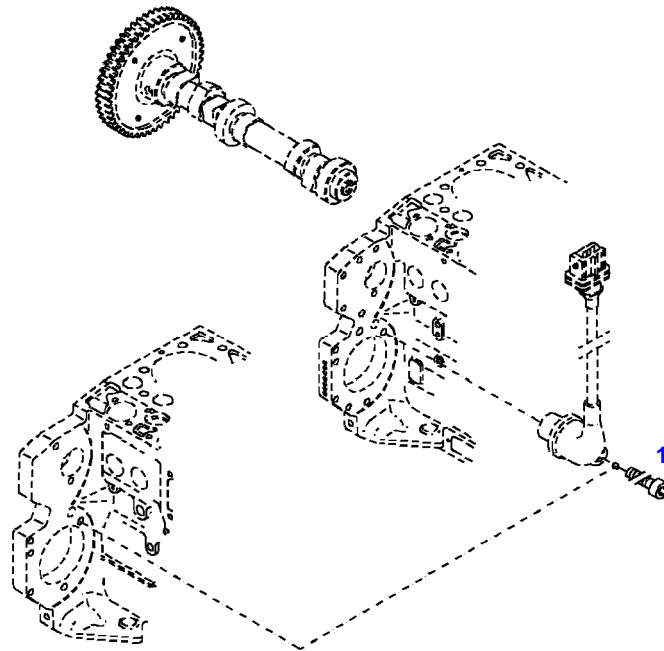

Page01-0011

Item	Part Number	Qty	Description Comments
1	72609180	1	SEAL KIT WITHOUT CYLINDER HEAD GASKET

FENDT 514 VARIO SCR (415/00101-99999)  
431755-M-1

431755-M-1

Item	Part Number	Qty	Description Comments
			<b>ENGINE SPEED EDC</b>
1	72436871	1	TRANSMITTER UP TO ENGINE NUMBER 11934432
	72626758	1	TRANSMITTER FROM ENGINE S/N 11934433
2	72628348	1	O-RING