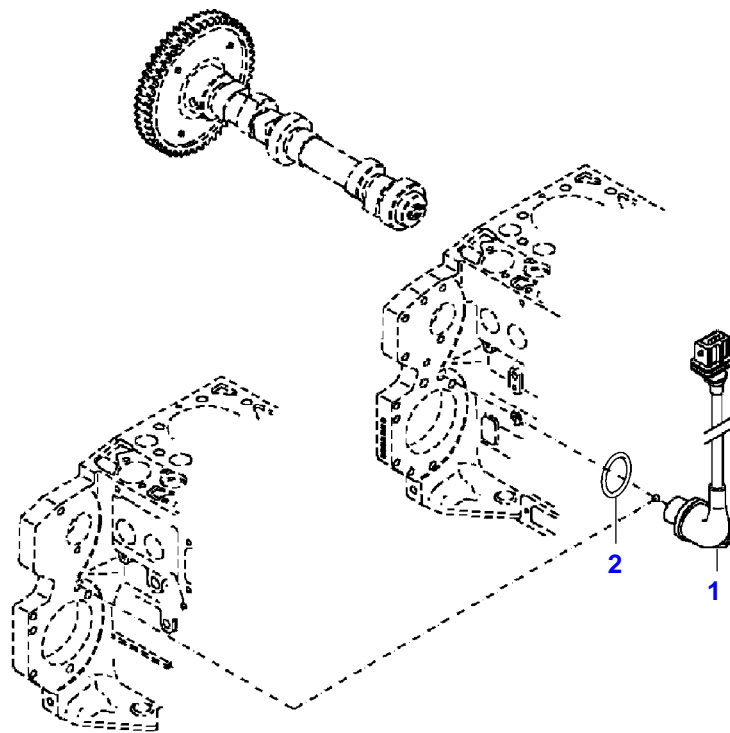

FENDT 514 VARIO SCR (415/00101-99999)  
33867

033867

Item	Part Number	Qty	Description Comments	Technical Specification
3	72415940	2	PIVOT	
4	72415941	2	GEAR WHEEL	
5	72423136	2	COUNTERSUNK CAPSCREW M8X45	
6	72415942	1	FIXING SHIM	
8	72315644	2	HEXAGONAL HEAD BOLT	DIN 933 M8X10-8.8A3L
9	72315087	2	SEALING WASHER	DIN 7603 A8X14-CU
11	72423138	1	SEAL 7X1,5MM	
12	72415945	1	PIVOT	
50			SEE CRANKCASE	

FENDT 514 VARIO SCR (415/00101-99999)  
41436

---

Fendt

---

FENDT 514 VARIO SCR (415/00101-99999)

F415000

---

SET OF GASKETS - MOTOR

Page01-0011

Item	Part Number	Qty	Description Comments
1	72609180	1	SEAL KIT WITHOUT CYLINDER HEAD GASKET

FENDT 514 VARIO SCR (415/00101-99999)  
431755-M-1

431755-M-1

Item	Part Number	Qty	Description Comments
			<b>ENGINE SPEED EDC</b>
1	72436871	1	TRANSMITTER UP TO ENGINE NUMBER 11934432
	72626758	1	TRANSMITTER FROM ENGINE S/N 11934433
2	72628348	1	O-RING