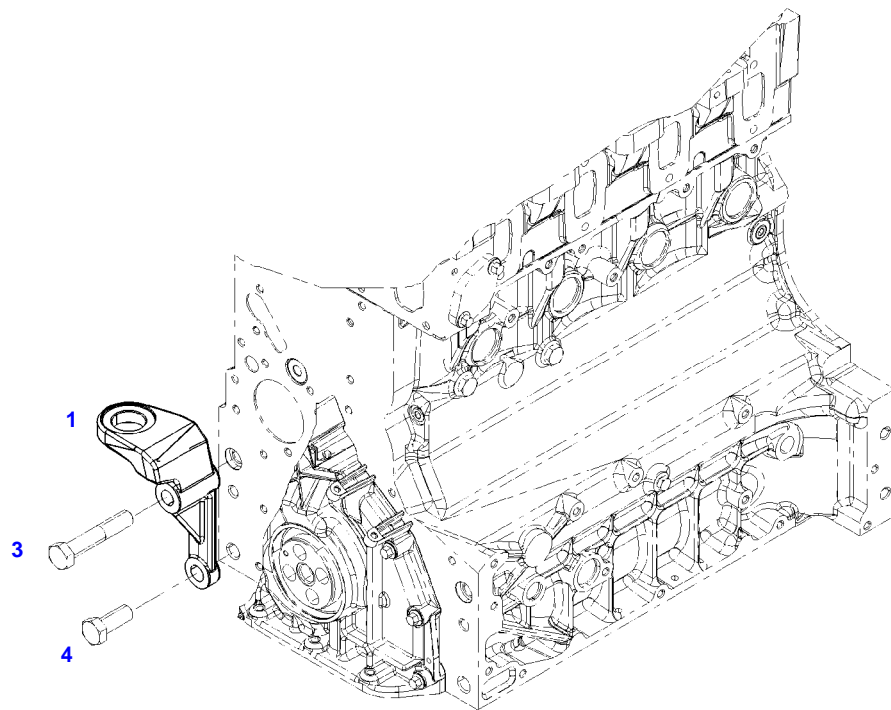

039758

Fendt

FENDT 514 VARIO SCR (415/00101-99999)

F415000

ENGINE SUPPORT

Page01-0008

Item	Part Number	Qty	Description Comments	Technical Specification
			RIGHT HAND	
1	72602225	1	ENGINE SUSPENSION	RE
3	72374294	1	HEXAGONAL HEAD BOLT	DIN 931-M16X85 GWA-10.9
4	72418408	1	HEXAGONAL HEAD BOLT	DIN 933 M16X40 GWA-10.9