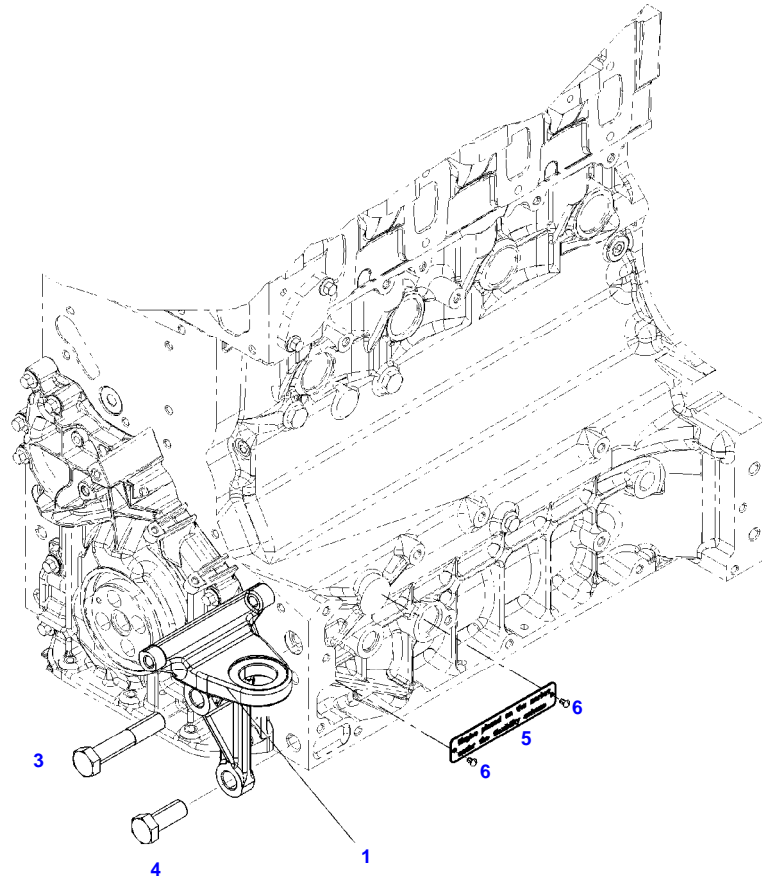

Page01-0005

---

Item	Part Number	Qty	Description Comments
			LOCKING PLUG
1	72325326	1	CORE HOLE PLUG
185	72325403	1	SAFE.LOCK AGENT

FENDT 514 VARIO SCR (415/00101-99999)  
F51577

051577

Item	Part Number	Qty	Description Comments	Technical Specification
			<b>BLANKING PARTS UP TO ENGINE S/N 12125465</b>	
2	72315799	1	PLUG NOT NEEDED WITH AIR BRAKE	DIN 7604 AM14X1,5-A3L
3	72439867	1	SEALING WASHER NOT NEEDED WITH AIR BRAKE	DIN7603-14X18-CU-VERZ
4	72431648	1	COVER NOT NEEDED WITH AIR BRAKE	
5	72416472	1	SEAL 96X4MM NOT NEEDED WITH AIR BRAKE	
6	72438057	2	HEXAGONAL HEAD BOLT NOT NEEDED WITH AIR BRAKE UP TO JANUARY 2017	M10X20
	72657640	2	HEXAGONAL HEAD BOLT FROM JANUARY 2017	M10X16

F061358

Item	Part Number	Qty	Description Comments	Technical Specification
			<b>LEFT HAND</b>	
1	72600590	1	ENGINE SUSPENSION <-- 415/0101 --> 415/0200 <>	LI
	72476384	1	ENGINE MOUNT	
3	72374294	1	HEXAGONAL HEAD BOLT	DIN 931-M16X85 GWA-10.9
4	72418408	1	HEXAGONAL HEAD BOLT	DIN 933 M16X40 GWA-10.9
5	72452403	1	MARKING PLATE FLEXI ENGINE	
6	72313751	2	SLOTTED PIN	DIN 1476-3X5-AL