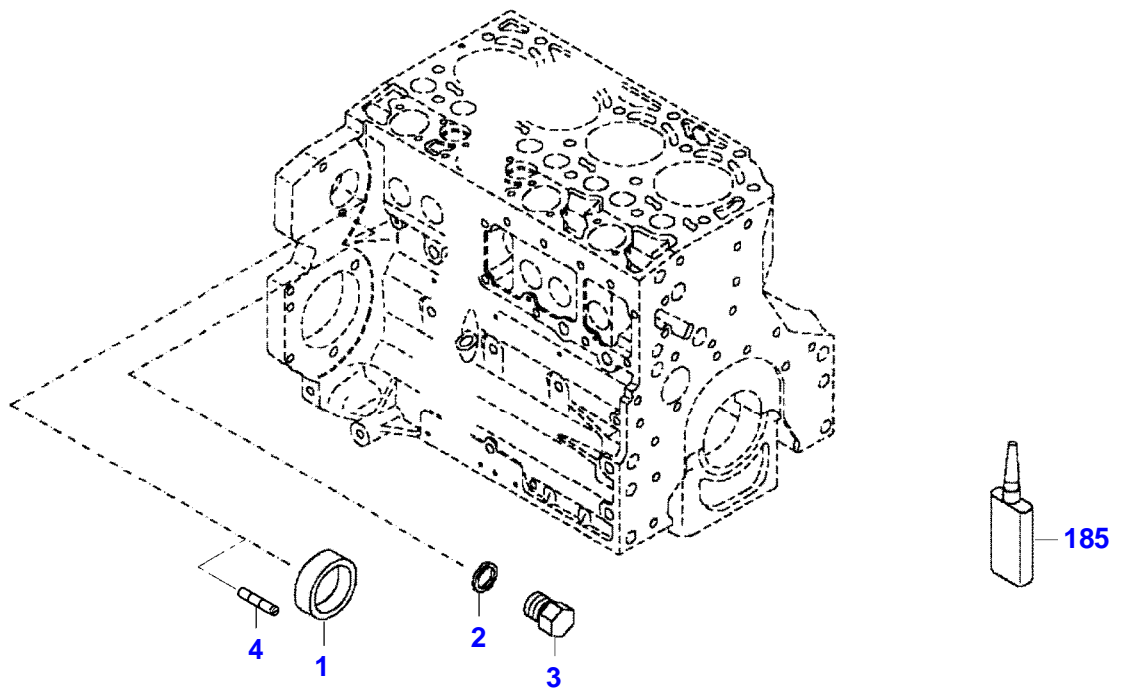

FENDT 514 VARIO SCR (415/00101-99999)
432327-M-1

432327-M-1

Item	Part Number	Qty	Description Comments	Technical Specification
BLANKING PARTS				
1	72627515	1	CORE HOLE PLUG	
2	72315088	2	SEALING WASHER	DIN 7603 A10X13,5-CU
3	72323677	2	PLUG	
4	72631860	2	THREADED PIN	
185	72325403	1	SAFE.LOCK AGENT