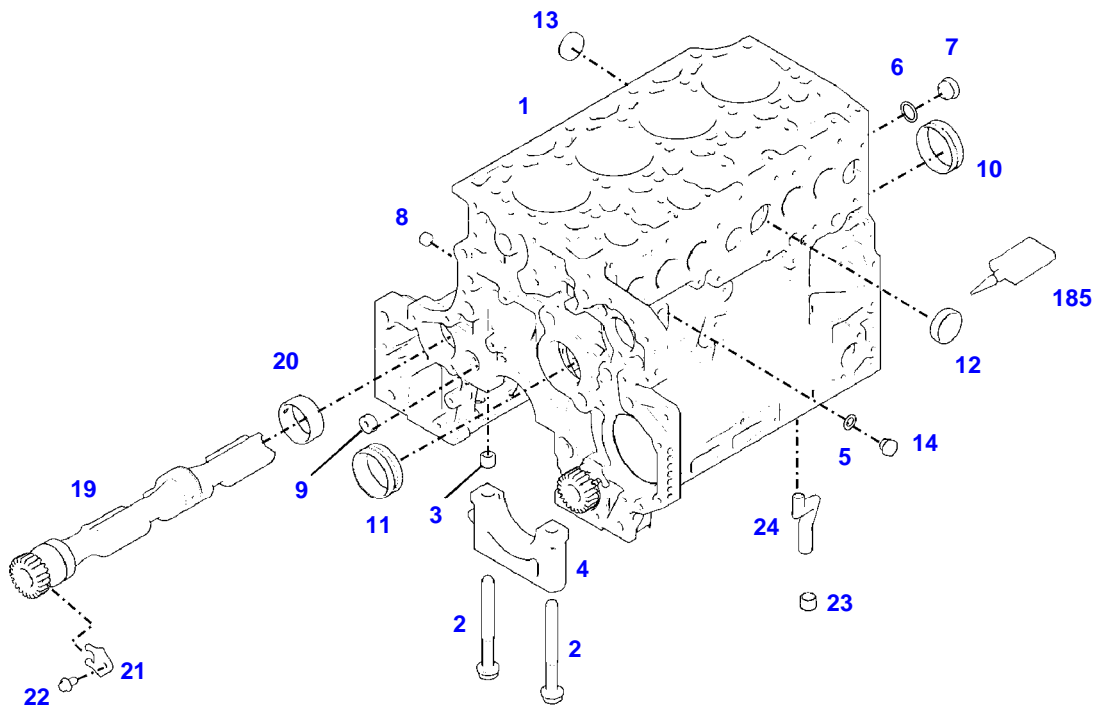

FENDT 514 VARIO SCR (415/00101-99999)  
41473

041473

Item	Part Number	Qty	Description Comments	Technical Specification
			<b>UP TO ENGINE S/N 11892330</b>	
	72605664	1	ENGINE	TCD4.1L4
	72608990	1	REMANUFACTURED SHORT BLOCK ENGINE	
1	72605222	1	CRANKCASE ><2-14,19-24	
2	72416467	10	HEXAGONAL HEAD BOLT	
3	72344342	10	ADAPTER BUSH	
4			NOT AVAILABLE IN SINGLE PARTS	
5	72456134	2	SEALING WASHER	DIN 7603 D14X20-CU-VERZINNT
6	72439874	1	SEALING WASHER	
7	72455559	1	PLUG SCREW	
8	72429347	2	SCREW M14X1,5	M14X1,5
9	72431135	1	LOCKING PLUG	
10	72497417	4	BEARING BUSHING	
11	72491822	1	BEARING BUSHING	
12	72325325	6	CORE HOLE PLUG	
13	72325326	4	CORE HOLE PLUG	
14	72315799	2	PLUG	DIN 7604 AM14X1,5-A3L
19	72439854	2	GANG SHAFT	
20	72325339	4	BUSHING	
21	72415943	2	THRUST WASHER	
22	72423137	2	HEXAGONAL HEAD BOLT M8X16	
23	72420773	1	LOCKING PART	
24	72436713	1	LINE	
185	72381391	1	THREADLOCKER	LOCTITE 243 10ML

FENDT 514 VARIO SCR (415/00101-99999)  
F061357

F061357

Item	Part Number	Qty	Description Comments	Technical Specification
			<b>FROM ENGINE S/N 11892331</b>	
	72605664	1	ENGINE	TCD4.1L4
	72626692	1	ENGINE	TCD4.1L4
			FLEXI ENGINE	
	72608990	1	REMANUFACTURED SHORT BLOCK ENGINE	
1	72627517	1	CRANKCASE ><2-15,19-24	
2	72416467	10	HEXAGONAL HEAD BOLT	
3	72344342	10	ADAPTER BUSH	
5	72439867	3	SEALING WASHER	DIN7603-14X18-CU-VERZ
6	72439874	1	SEALING WASHER	
7	72455559	1	PLUG SCREW	
8	72429347	2	SCREW M14X1,5	M14X1,5
9	72431135	1	LOCKING PLUG	
10	ACP0152940	1	FEMALE BEARING	
	72497417	4	BEARING BUSHING	
11	ACP0152930	1	FEMALE BEARING	
	72491822	1	BEARING BUSHING	
12	72325325	6	CORE HOLE PLUG	
13	72325326	4	CORE HOLE PLUG	
14	72315799	2	PLUG	DIN 7604 AM14X1,5-A3L
15	72315438	1	PLUG SCREW	DIN 908 M14X1,5-ST
19	72439854	2	GANG SHAFT	
20	72325339	4	BUSHING	
21	72415943	2	THRUST WASHER	
22	72423137	2	HEXAGONAL HEAD BOLT M8X16	
23	72420773	1	LOCKING PART	
24	72436713	1	LINE	
185	72381391	1	THREADLOCKER	LOCTITE 243 10ML