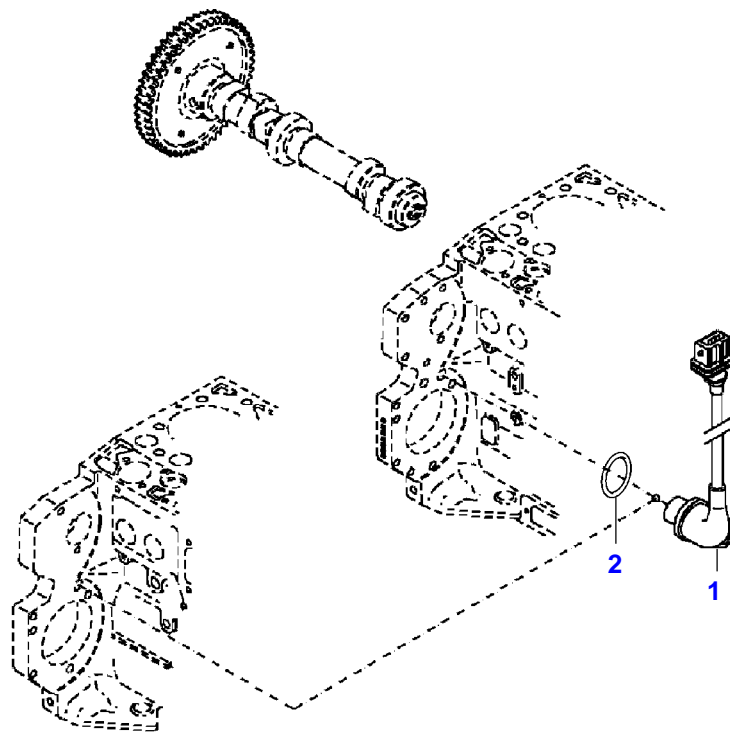

F060459

Item	Part Number	Qty	Description Comments	Technical Specification
			FROM - UP TO ENGINE S/N 11776651 - 12290735	
	72617515	1	ENGINE UP TO MACHINE S/N WAM436XXX00F07000	TCD4.1L4
1	ACP0152920	1	CRANKCASE ><2-14, 19-24	
2	72416467	10	HEXAGONAL HEAD BOLT	
3	72344342	10	ADAPTER BUSH	
4	72315438	1	PLUG SCREW	DIN 908 M14X1,5-ST
5	72456134	4	SEALING WASHER	DIN 7603 D14X20-CU-VERZINNT
6	72439874	1	SEALING WASHER	
7	72455559	1	PLUG SCREW	
8	72429347	1	SCREW	M14X1,5
9	72431135	1	LOCKING PLUG	
11	ACP0152930	1	FEMALE BEARING	
12	72325325	6	CORE HOLE PLUG	
13	72325326	4	CORE HOLE PLUG	
14	72315799	3	PLUG	DIN 7604 AM14X1,5-A3L
16	ACP0152940	4	FEMALE BEARING	
19	72439854	2	GANG SHAFT	
20	72325339	4	BUSHING	
21	72415943	2	THRUST WASHER	
22	72423137	2	HEXAGONAL HEAD BOLT	
23	72420773	1	LOCKING PART	
24	72436713	1	LINE	
189	72381391	1	THREADLOCKER	LOCTITE 243 10ML

Item	Part Number	Qty	Description Comments	Technical Specification
1	72605242	1	CONNECTING HOUSING ><2,3	
2	72416423	1	COVER PANEL	
3	72325300	3	HEXAGONAL HEAD BOLT	M6X12
4	72657641	1	BUSHING	

041001

Item	Part Number	Qty	Description Comments	Technical Specification
			ENGINE SPEED EDC ENGINE NUMBER -->11613728	
1	72436834	2	HEXAGONAL HEAD BOLT M6X30	
2	72416001	1	RETAINING STRAP	
3	72315460	1	SOCKET HEAD BOLT	DIN 912 M6X16-8.8
4	72436872	1	TRANSMITTER ENGINE SPEED EDC	
5	72494073	1	RETAINER	
6	72455561	2	RETAINING STRAP	

041030

Item	Part Number	Qty	Description Comments	Technical Specification
			ENGINE SPEED EDC ENGINE NUMBER <--11613729	
1	72436834	2	HEXAGONAL HEAD BOLT M6X30	
2	72416001	2	RETAINING STRAP	
3	72315460	1	SOCKET HEAD BOLT	DIN 912 M6X16-8.8
4	72436872	1	TRANSMITTER ENGINE SPEED EDC	
5	72495289	1	RETAINER	
6	72455561	1	RETAINING STRAP	