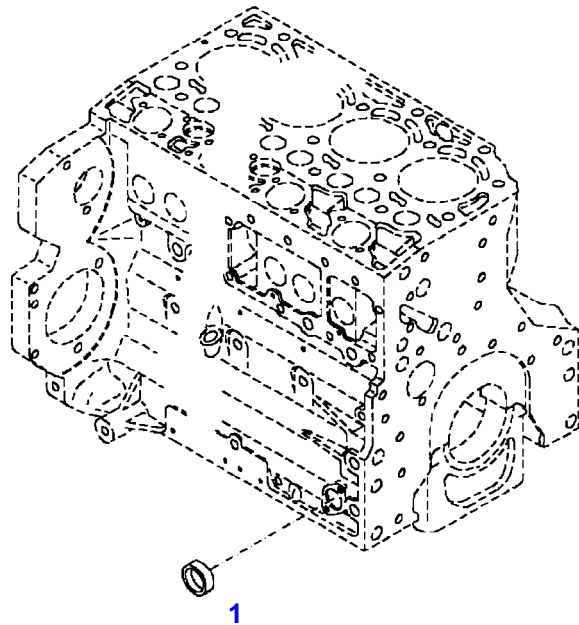

040194

1

185