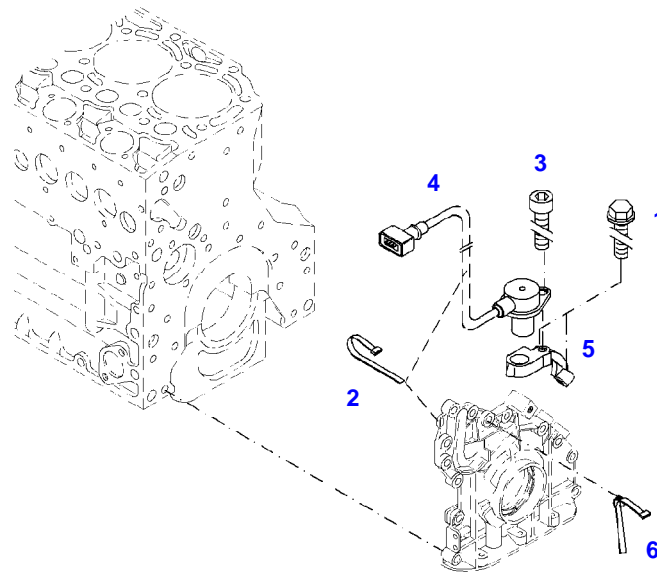

F060459

Item	Part Number	Qty	Description Comments	Technical Specification
			FROM - UP TO ENGINE S/N 11776651 - 12290735	
	72617515	1	ENGINE UP TO MACHINE S/N WAM436XXX00F07000	TCD4.1L4
1	ACP0152920	1	CRANKCASE ><2-14, 19-24	
2	72416467	10	HEXAGONAL HEAD BOLT	
3	72344342	10	ADAPTER BUSH	
4	72315438	1	PLUG SCREW	DIN 908 M14X1,5-ST
5	72456134	4	SEALING WASHER	DIN 7603 D14X20-CU-VERZINNT
6	72439874	1	SEALING WASHER	
7	72455559	1	PLUG SCREW	
8	72429347	1	SCREW	M14X1,5
9	72431135	1	LOCKING PLUG	
11	ACP0152930	1	FEMALE BEARING	
12	72325325	6	CORE HOLE PLUG	
13	72325326	4	CORE HOLE PLUG	
14	72315799	3	PLUG	DIN 7604 AM14X1,5-A3L
16	ACP0152940	4	FEMALE BEARING	
19	72439854	2	GANG SHAFT	
20	72325339	4	BUSHING	
21	72415943	2	THRUST WASHER	
22	72423137	2	HEXAGONAL HEAD BOLT	
23	72420773	1	LOCKING PART	
24	72436713	1	LINE	
189	72381391	1	THREADLOCKER	LOCTITE 243 10ML

Item	Part Number	Qty	Description Comments	Technical Specification
1	72605242	1	CONNECTING HOUSING ><2,3	
2	72416423	1	COVER PANEL	
3	72325300	3	HEXAGONAL HEAD BOLT	M6X12
4	72657641	1	BUSHING	

041001

Item	Part Number	Qty	Description Comments	Technical Specification
			ENGINE SPEED EDC ENGINE NUMBER -->11613728	
1	72436834	2	HEXAGONAL HEAD BOLT M6X30	
2	72416001	1	RETAINING STRAP	
3	72315460	1	SOCKET HEAD BOLT	DIN 912 M6X16-8.8
4	72436872	1	TRANSMITTER ENGINE SPEED EDC	
5	72494073	1	RETAINER	
6	72455561	2	RETAINING STRAP	

041030

Item	Part Number	Qty	Description Comments	Technical Specification
			ENGINE SPEED EDC ENGINE NUMBER <--11613729	
1	72436834	2	HEXAGONAL HEAD BOLT M6X30	
2	72416001	2	RETAINING STRAP	
3	72315460	1	SOCKET HEAD BOLT	DIN 912 M6X16-8.8
4	72436872	1	TRANSMITTER ENGINE SPEED EDC	
5	72495289	1	RETAINER	
6	72455561	1	RETAINING STRAP	