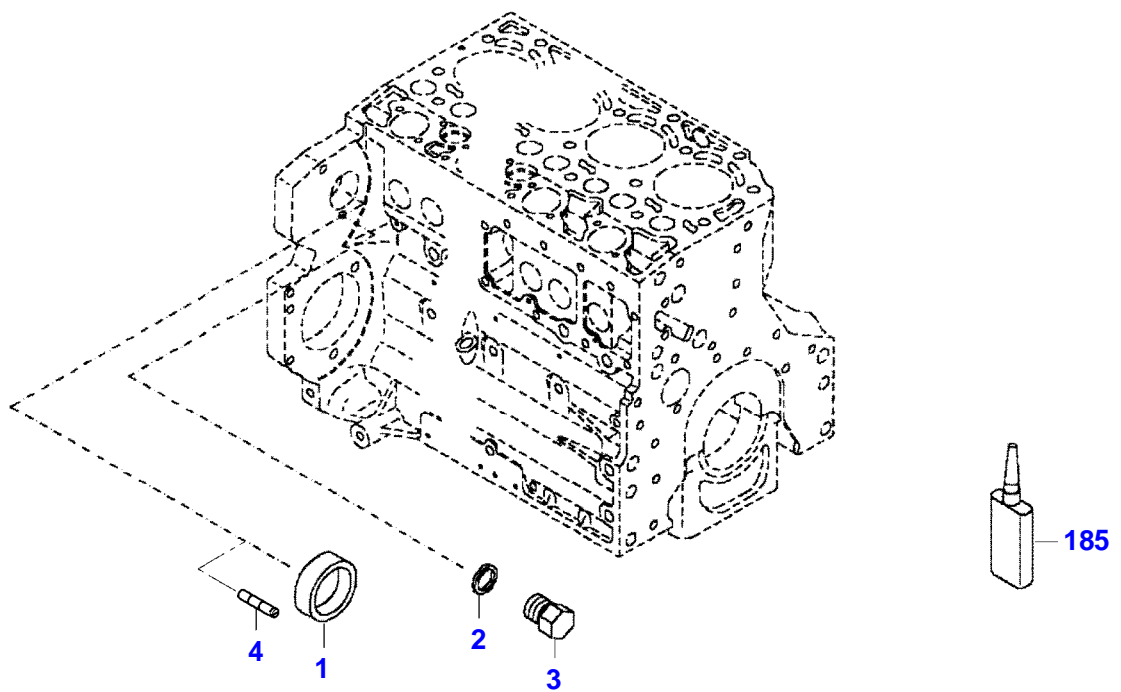

Item	Part Number	Qty	Description Comments	Technical Specification
BLANKING PARTS				
1	72627515	1	CORE HOLE PLUG UP TO ENGINE NUMBER 11983491	
	72628071	1	CAP COVER FROM ENGINE S/N 11983492	
2	72315088	2	SEALING WASHER	DIN 7603 A10X13,5-CU
3	72323677	2	PLUG	
4	72631860	2	THREADED PIN UP TO ENGINE S/N 12473107	
	72657969	2	PLUG SCREW STARTING FROM ENGINE SERIAL NUMBER 12473108	
185	72325403	1	SAFE.LOCK AGENT UP TO ENGINE NUMBER 11983491	
	72493900	1	INSTALLATION AIDS FROM ENGINE S/N 11983492