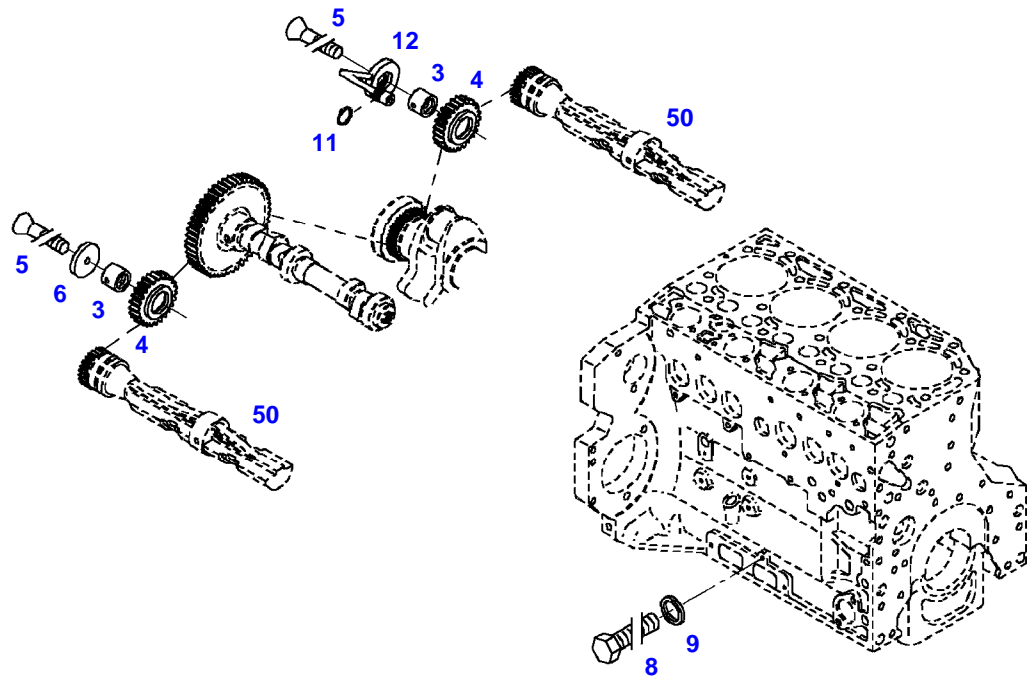

033867

Item	Part Number	Qty	Description Comments	Technical Specification
3	72415940	2	PIVOT	
4	72415941	2	GEAR WHEEL	
5	72423136	2	COUNTERSUNK CAPSCREW M8X45	
6	72415942	1	FIXING SHIM	
8	72315644	2	HEXAGONAL HEAD BOLT	DIN 933 M8X10-8.8A3L
9	72315087	2	SEALING WASHER	DIN 7603 A8X14-CU
11	72423138	1	SEAL 7X1,5MM	
12	72415945	1	PIVOT	
50			SEE CRANKCASE