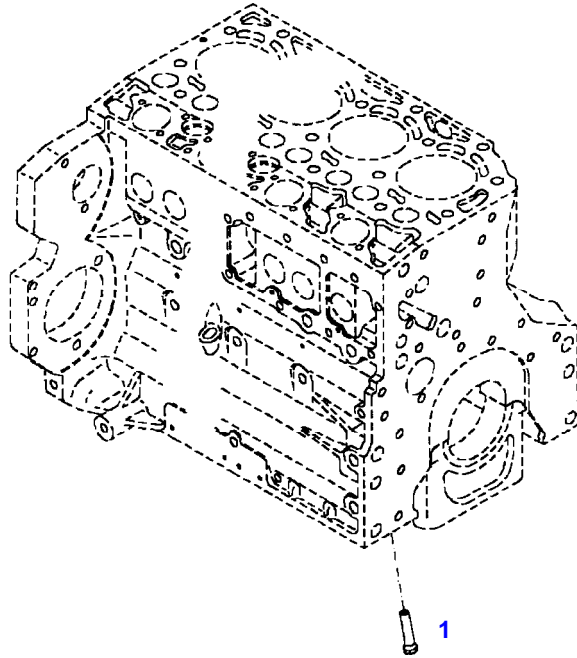

Item	Part Number	Qty	Description Comments	Technical Specification
BLANKING PARTS				
1	72627515	1	CORE HOLE PLUG UP TO ENGINE NUMBER 11983491	
	72628071	1	CAP COVER FROM ENGINE S/N 11983492	
2	72315088	2	SEALING WASHER	DIN 7603 A10X13,5-CU
3	72323677	2	PLUG	
4	72631860	2	THREADED PIN UP TO ENGINE S/N 12473107	
	72657969	2	PLUG SCREW STARTING FROM ENGINE SERIAL NUMBER 12473108	
185	72325403	1	SAFE.LOCK AGENT UP TO ENGINE NUMBER 11983491	
	72493900	1	INSTALLATION AIDS FROM ENGINE S/N 11983492	

7600E0