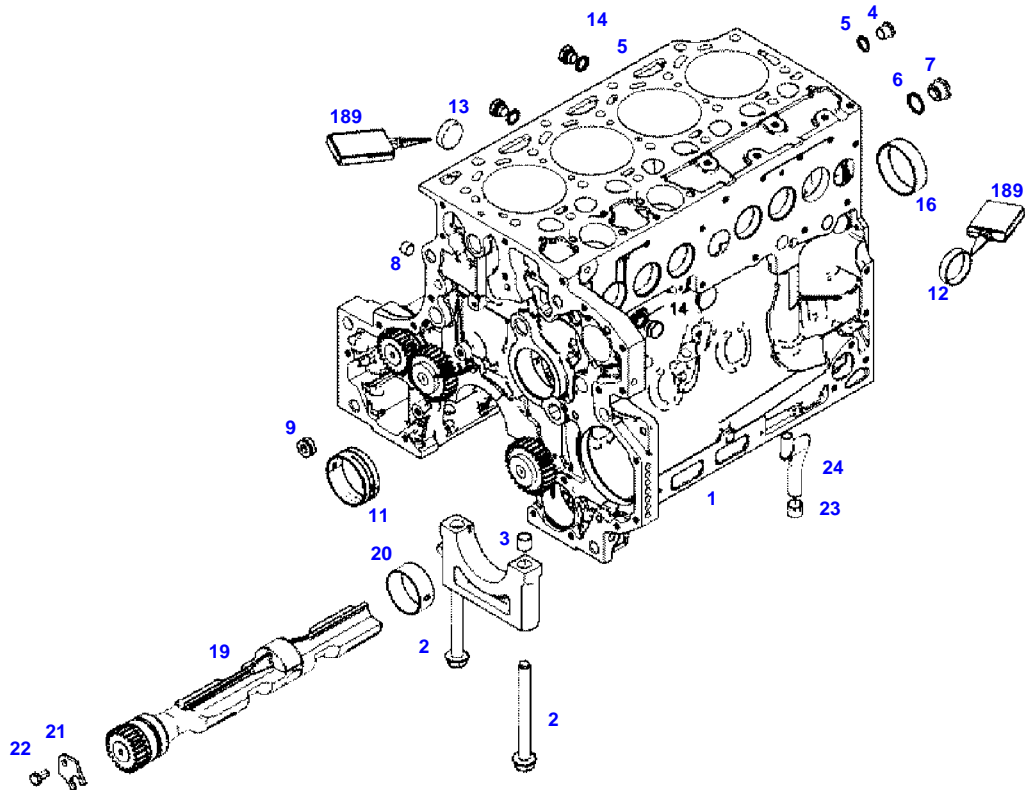

041473

Item	Part Number	Qty	Description Comments	Technical Specification
			UP TO ENGINE S/N 11776650	
	72617515	1	ENGINE UP TO MACHINE S/N WAM436XXX00F07000	TCD4.1L4
1	ACP0152920	1	CRANKCASE ><2-14, 19-24	
2	72416467	10	HEXAGONAL HEAD BOLT	
3	72344342	10	ADAPTER BUSH	
4				
			NOT AVAILABLE IN SINGLE PARTS	
5	72456134	2	SEALING WASHER	DIN 7603 D14X20-CU-VERZINNT
6	72439874	1	SEALING WASHER	
7	72455559	1	PLUG SCREW	
8	72429347	2	SCREW M14X1,5	M14X1,5
9	72431135	1	LOCKING PLUG	
10	72497417	4	BEARING BUSHING	
11	72491822	1	BEARING BUSHING	
12	72325325	6	CORE HOLE PLUG	
13	72325326	4	CORE HOLE PLUG	
14	72315799	2	PLUG	DIN 7604 AM14X1,5-A3L
19	72439854	2	GANG SHAFT	
20	72325339	4	BUSHING	
21	72415943	2	THRUST WASHER	
22	72423137	2	HEXAGONAL HEAD BOLT M8X16	
23	72420773	1	LOCKING PART	
24	72436713	1	LINE	
185	72381391	1	THREADLOCKER	LOCTITE 243 10ML

F060459

Item	Part Number	Qty	Description Comments	Technical Specification
			FROM - UP TO ENGINE S/N 11776651 - 12290735	
	72617515	1	ENGINE UP TO MACHINE S/N WAM436XXX00F07000	TCD4.1L4
1	ACP0152920	1	CRANKCASE ><2-14, 19-24	
2	72416467	10	HEXAGONAL HEAD BOLT	
3	72344342	10	ADAPTER BUSH	
4	72315438	1	PLUG SCREW	DIN 908 M14X1,5-ST
5	72456134	4	SEALING WASHER	DIN 7603 D14X20-CU-VERZINNT
6	72439874	1	SEALING WASHER	
7	72455559	1	PLUG SCREW	
8	72429347	1	SCREW	M14X1,5
9	72431135	1	LOCKING PLUG	
11	ACP0152930	1	FEMALE BEARING	
12	72325325	6	CORE HOLE PLUG	
13	72325326	4	CORE HOLE PLUG	
14	72315799	3	PLUG	DIN 7604 AM14X1,5-A3L
16	ACP0152940	4	FEMALE BEARING	
19	72439854	2	GANG SHAFT	
20	72325339	4	BUSHING	
21	72415943	2	THRUST WASHER	
22	72423137	2	HEXAGONAL HEAD BOLT	
23	72420773	1	LOCKING PART	
24	72436713	1	LINE	
189	72381391	1	THREADLOCKER	LOCTITE 243 10ML