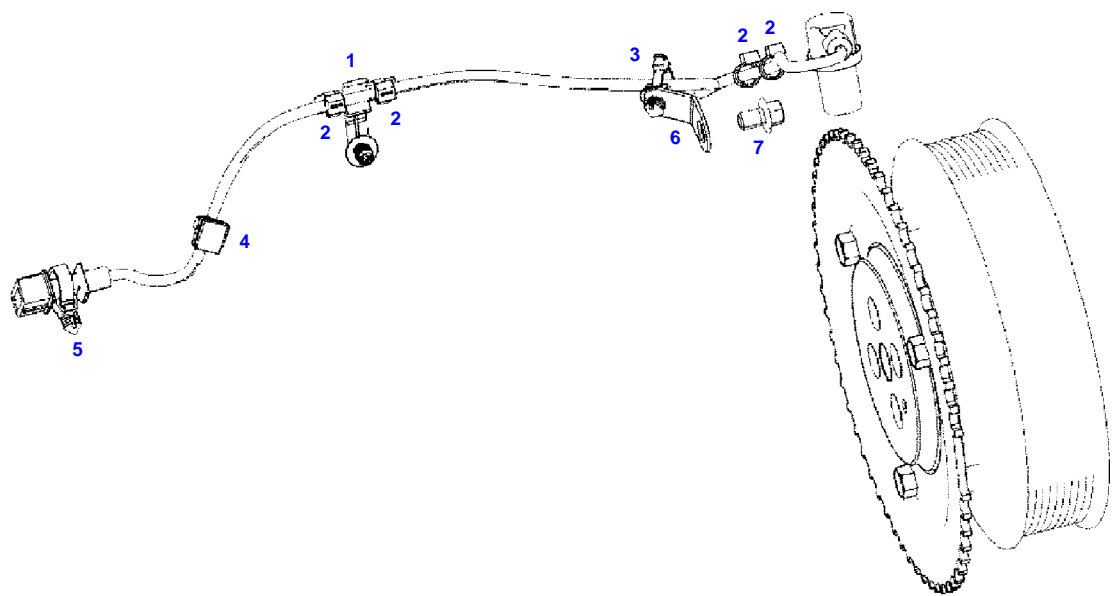

041030

Item	Part Number	Qty	Description Comments	Technical Specification
			ENGINE SPEED EDC ENGINE NUMBER <--11613729	
1	72436834	2	HEXAGONAL HEAD BOLT M6X30	
2	72416001	2	RETAINING STRAP	
3	72315460	1	SOCKET HEAD BOLT	DIN 912 M6X16-8.8
4	72436872	1	TRANSMITTER ENGINE SPEED EDC	
5	72495289	1	RETAINER	
6	72455561	1	RETAINING STRAP	

F060457

Item	Part Number	Qty	Description Comments	Technical Specification
1	72613268	1	PLASTIC CLIP	
2	72416001	4	RETAINING STRAP	
3	72455561	1	RETAINING STRAP	
4	72614683	1	RETAINING STRAP	
5	72436349	1	RETAINING STRAP	
6	ACP0152700	1	RETAINING SHEET METAL	
7	72613267	1	HEXAGONAL HEAD BOLT	M8X12