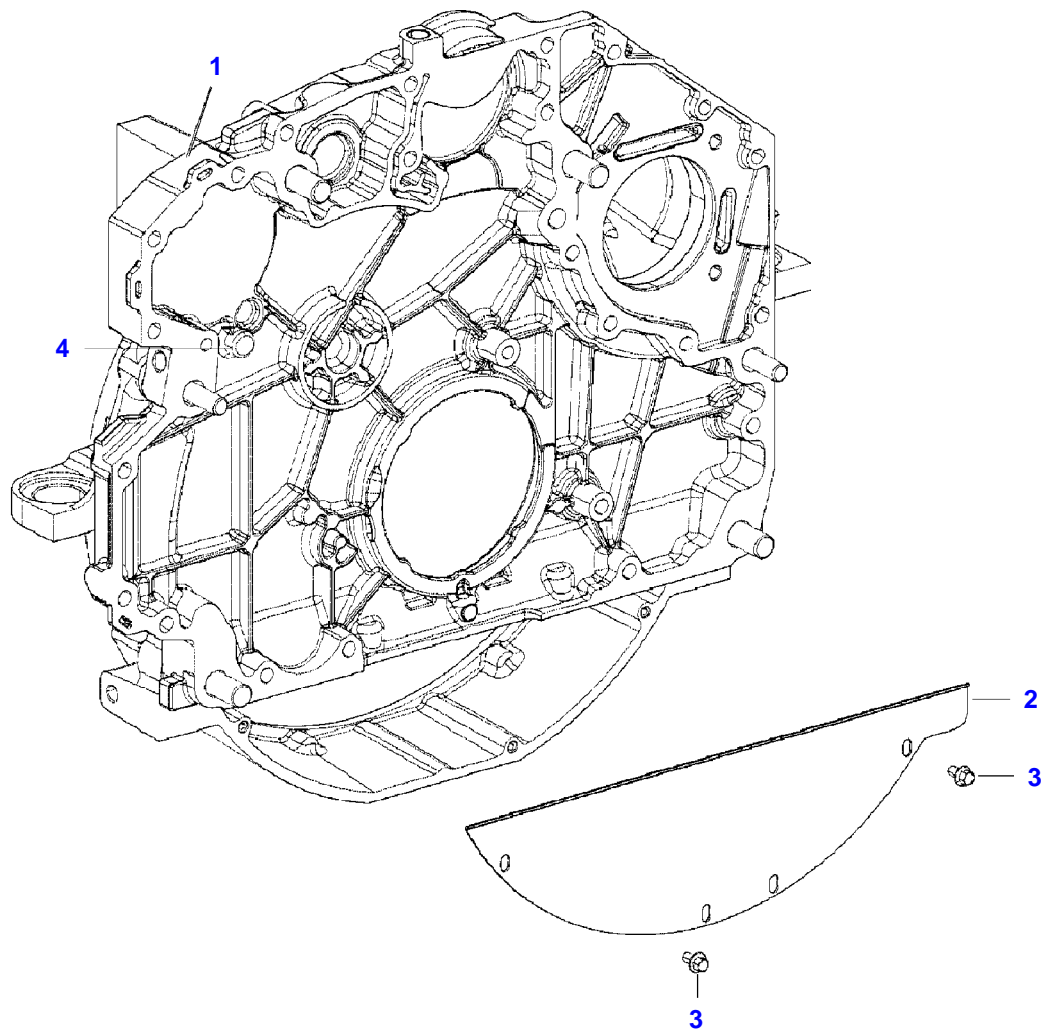

11180031-M-1

Item	Part Number	Qty	Description Comments	Technical Specification
1	72605242	1	CONNECTING HOUSING ><2,3	
2	72416423	1	COVER PANEL	
3	72325300	3	HEXAGONAL HEAD BOLT	M6X12
4	72657641	1	BUSHING