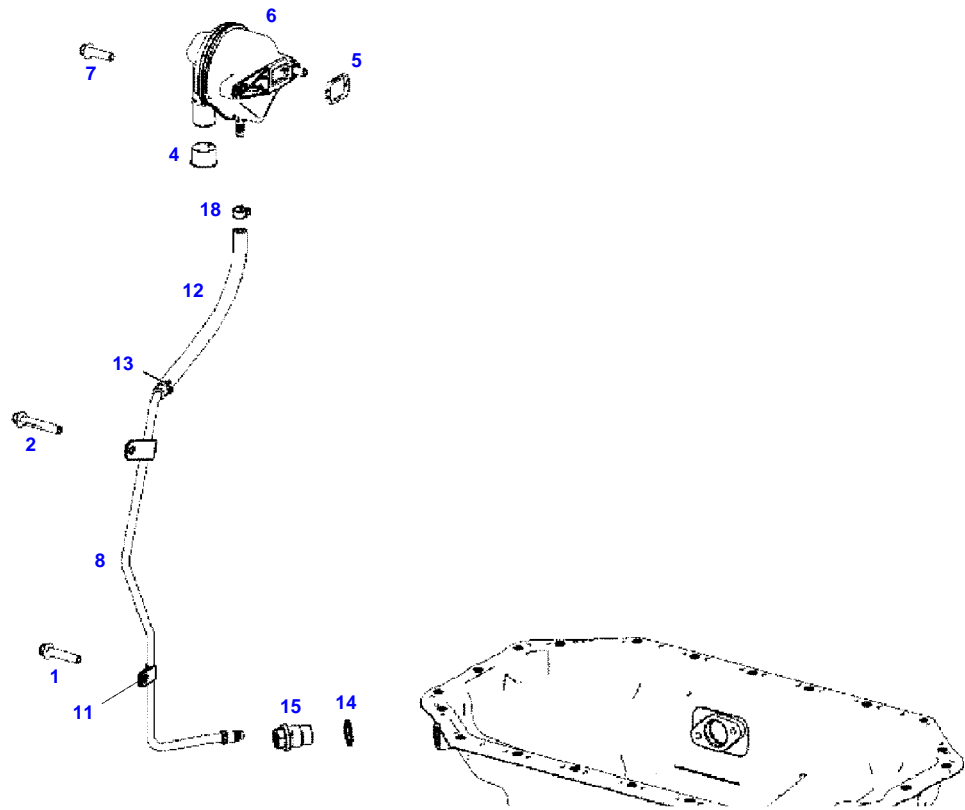

041473

Item	Part Number	Qty	Description Comments	Technical Specification
			UP TO ENGINE S/N 11776650	
	72617515	1	ENGINE UP TO MACHINE S/N WAM436XXX00F07000	TCD4.1L4
1	ACP0152920	1	CRANKCASE ><2-14, 19-24	
2	72416467	10	HEXAGONAL HEAD BOLT	
3	72344342	10	ADAPTER BUSH	
4				
			NOT AVAILABLE IN SINGLE PARTS	
5	72456134	2	SEALING WASHER	DIN 7603 D14X20-CU-VERZINNT
6	72439874	1	SEALING WASHER	
7	72455559	1	PLUG SCREW	
8	72429347	2	SCREW M14X1,5	M14X1,5
9	72431135	1	LOCKING PLUG	
10	72497417	4	BEARING BUSHING	
11	72491822	1	BEARING BUSHING	
12	72325325	6	CORE HOLE PLUG	
13	72325326	4	CORE HOLE PLUG	
14	72315799	2	PLUG	DIN 7604 AM14X1,5-A3L
19	72439854	2	GANG SHAFT	
20	72325339	4	BUSHING	
21	72415943	2	THRUST WASHER	
22	72423137	2	HEXAGONAL HEAD BOLT M8X16	
23	72420773	1	LOCKING PART	
24	72436713	1	LINE	
185	72381391	1	THREADLOCKER	LOCTITE 243 10ML

041030

Item	Part Number	Qty	Description Comments	Technical Specification
			ENGINE SPEED EDC ENGINE NUMBER <--11613729	
1	72436834	2	HEXAGONAL HEAD BOLT M6X30	
2	72416001	2	RETAINING STRAP	
3	72315460	1	SOCKET HEAD BOLT	DIN 912 M6X16-8.8
4	72436872	1	TRANSMITTER ENGINE SPEED EDC	
5	72495289	1	RETAINER	
6	72455561	1	RETAINING STRAP	

F060457

Item	Part Number	Qty	Description Comments	Technical Specification
1	72613268	1	PLASTIC CLIP	
2	72416001	4	RETAINING STRAP	
3	72455561	1	RETAINING STRAP	
4	72614683	1	RETAINING STRAP	
5	72436349	1	RETAINING STRAP	
6	ACP0152700	1	RETAINING SHEET METAL	
7	72613267	1	HEXAGONAL HEAD BOLT	M8X12