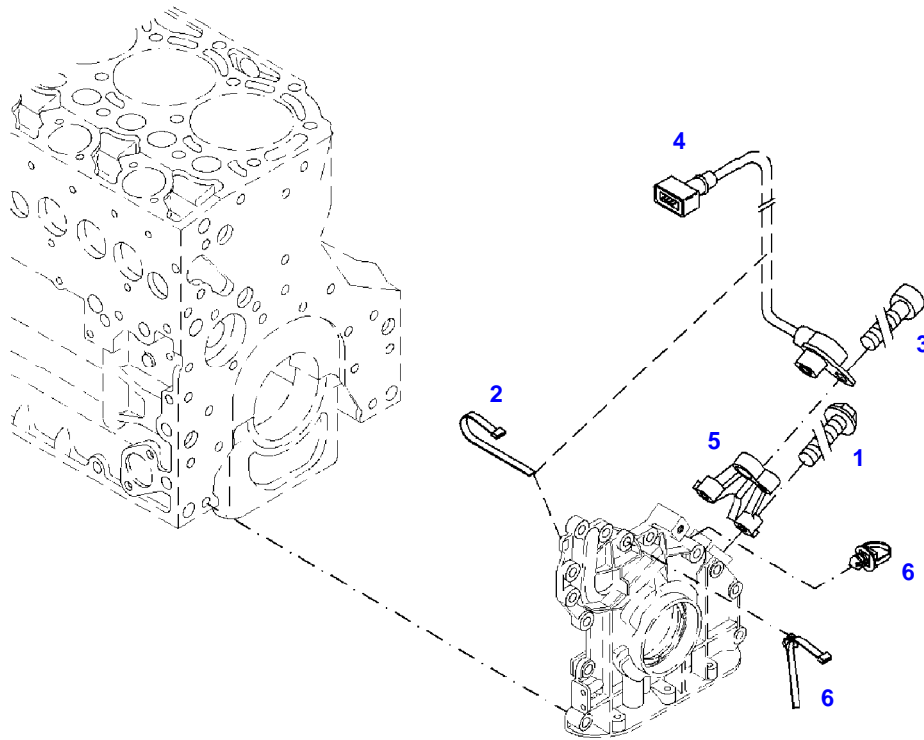

F060459

Item	Part Number	Qty	Description Comments	Technical Specification
			FROM - UP TO ENGINE S/N 11776651 - 12290735	
	72617515	1	ENGINE UP TO MACHINE S/N WAM436XXX00F07000	TCD4.1L4
1	ACP0152920	1	CRANKCASE ><2-14, 19-24	
2	72416467	10	HEXAGONAL HEAD BOLT	
3	72344342	10	ADAPTER BUSH	
4	72315438	1	PLUG SCREW	DIN 908 M14X1,5-ST
5	72456134	4	SEALING WASHER	DIN 7603 D14X20-CU-VERZINNT
6	72439874	1	SEALING WASHER	
7	72455559	1	PLUG SCREW	
8	72429347	1	SCREW	M14X1,5
9	72431135	1	LOCKING PLUG	
11	ACP0152930	1	FEMALE BEARING	
12	72325325	6	CORE HOLE PLUG	
13	72325326	4	CORE HOLE PLUG	
14	72315799	3	PLUG	DIN 7604 AM14X1,5-A3L
16	ACP0152940	4	FEMALE BEARING	
19	72439854	2	GANG SHAFT	
20	72325339	4	BUSHING	
21	72415943	2	THRUST WASHER	
22	72423137	2	HEXAGONAL HEAD BOLT	
23	72420773	1	LOCKING PART	
24	72436713	1	LINE	
189	72381391	1	THREADLOCKER	LOCTITE 243 10ML

Item	Part Number	Qty	Description Comments	Technical Specification
1	72605242	1	CONNECTING HOUSING ><2,3	
2	72416423	1	COVER PANEL	
3	72325300	3	HEXAGONAL HEAD BOLT	M6X12
4	72657641	1	BUSHING	

041001

Item	Part Number	Qty	Description Comments	Technical Specification
			ENGINE SPEED EDC ENGINE NUMBER -->11613728	
1	72436834	2	HEXAGONAL HEAD BOLT M6X30	
2	72416001	1	RETAINING STRAP	
3	72315460	1	SOCKET HEAD BOLT	DIN 912 M6X16-8.8
4	72436872	1	TRANSMITTER ENGINE SPEED EDC	
5	72494073	1	RETAINER	
6	72455561	2	RETAINING STRAP	

041030

Item	Part Number	Qty	Description Comments	Technical Specification
			ENGINE SPEED EDC ENGINE NUMBER <--11613729	
1	72436834	2	HEXAGONAL HEAD BOLT M6X30	
2	72416001	2	RETAINING STRAP	
3	72315460	1	SOCKET HEAD BOLT	DIN 912 M6X16-8.8
4	72436872	1	TRANSMITTER ENGINE SPEED EDC	
5	72495289	1	RETAINER	
6	72455561	1	RETAINING STRAP	