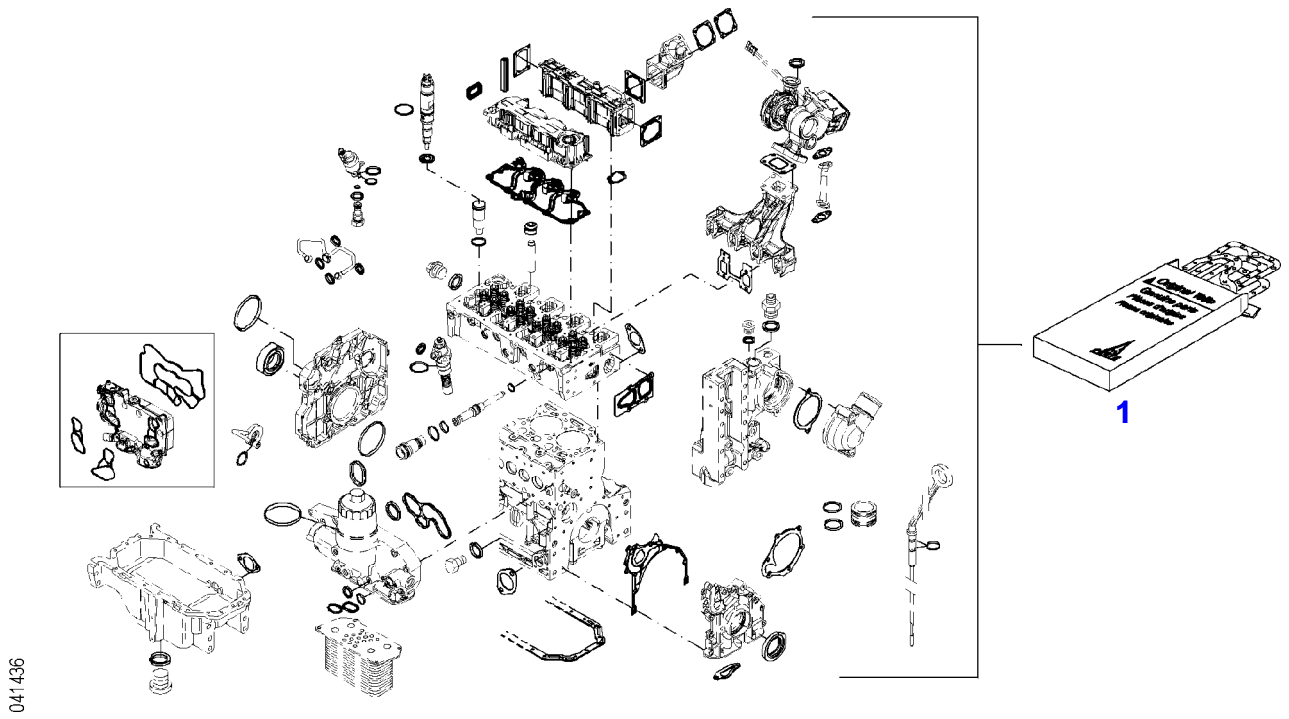

Item	Part Number	Qty	Description Comments	Technical Specification
3	72415940	2	PIVOT	
4	72415941	2	GEAR WHEEL	
5	72423136	2	COUNTERSUNK CAPSCREW M8X45	
6	72415942	1	FIXING SHIM	
8	72315644	2	HEXAGONAL HEAD BOLT	DIN 933 M8X10-8.8A3L
9	72315087	2	SEALING WASHER	DIN 7603 A8X14-CU
11	72423138	1	SEAL 7X1,5MM	
12	72415945	1	PIVOT	
50			SEE CRANKCASE