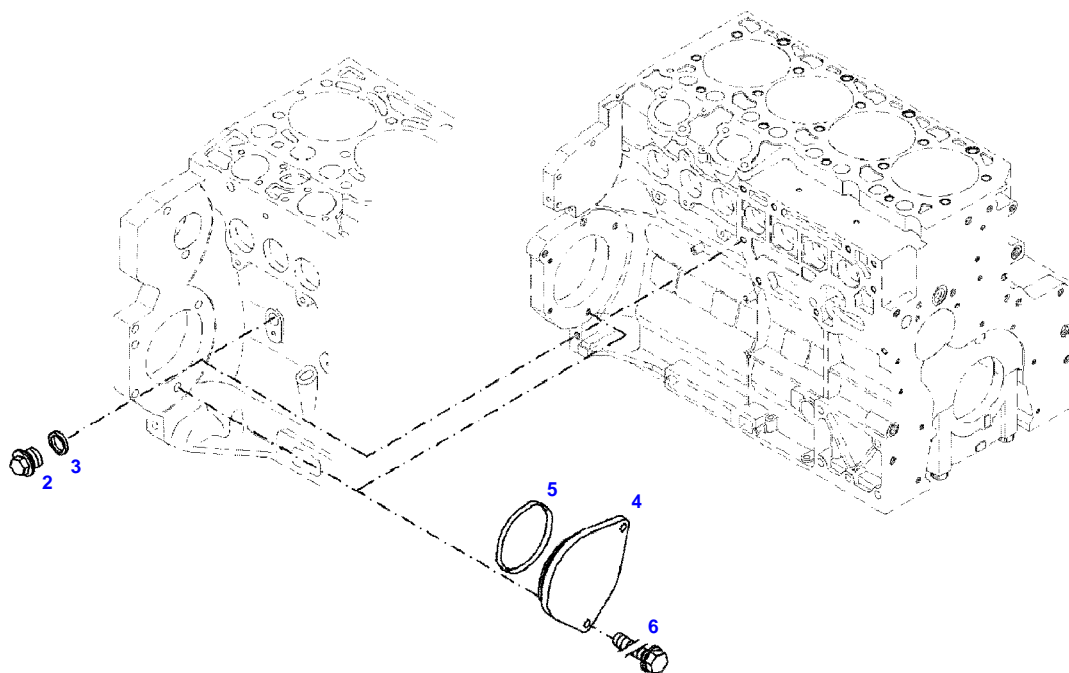

051577

Item	Part Number	Qty	Description Comments	Technical Specification
			BLANKING PARTS UP TO ENGINE S/N 12125465	
2	72315799	1	PLUG NOT NEEDED WITH AIR BRAKE	DIN 7604 AM14X1,5-A3L
3	72439867	1	SEALING WASHER NOT NEEDED WITH AIR BRAKE	DIN7603-14X18-CU-VERZ
4	72431648	1	COVER NOT NEEDED WITH AIR BRAKE	
5	72416472	1	SEAL 96X4MM NOT NEEDED WITH AIR BRAKE	
6	72438057	2	HEXAGONAL HEAD BOLT NOT NEEDED WITH AIR BRAKE UP TO JANUARY 2017	M10X20
	72657640	2	HEXAGONAL HEAD BOLT FROM JANUARY 2017	M10X16