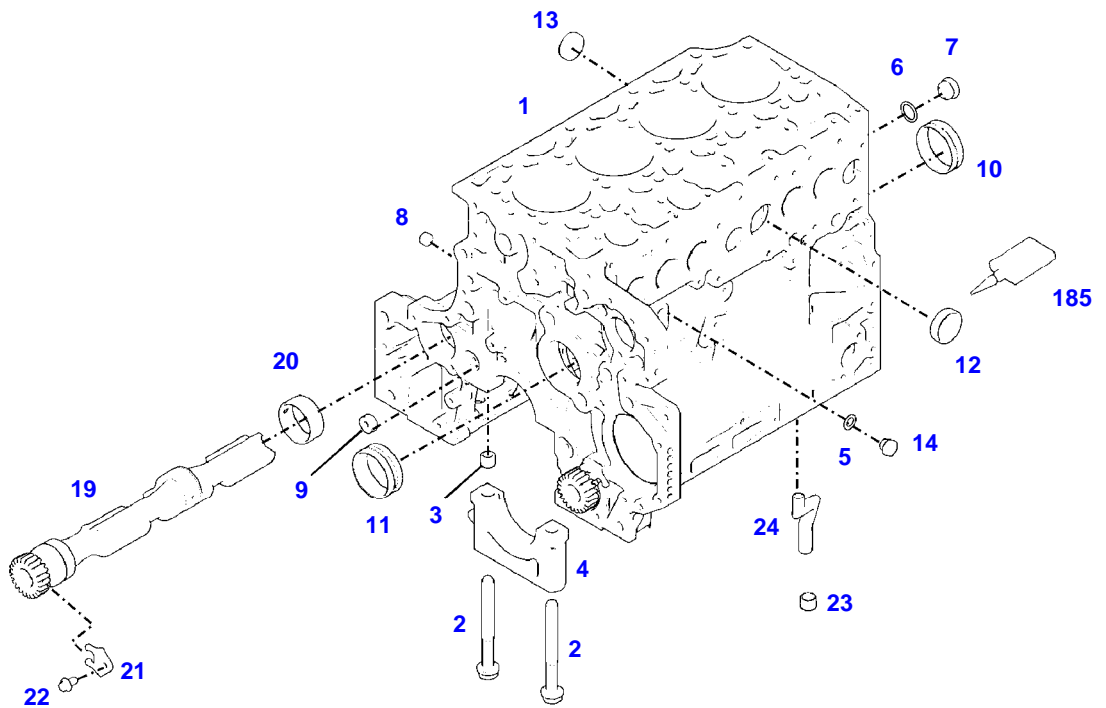

041473

Item	Part Number	Qty	Description Comments	Technical Specification
			UP TO ENGINE S/N 11776650	
	72617515	1	ENGINE UP TO MACHINE S/N WAM436XXX00F07000	TCD4.1L4
1	ACP0152920	1	CRANKCASE ><2-14, 19-24	
2	72416467	10	HEXAGONAL HEAD BOLT	
3	72344342	10	ADAPTER BUSH	
4				
			NOT AVAILABLE IN SINGLE PARTS	
5	72456134	2	SEALING WASHER	DIN 7603 D14X20-CU-VERZINNT
6	72439874	1	SEALING WASHER	
7	72455559	1	PLUG SCREW	
8	72429347	2	SCREW M14X1,5	M14X1,5
9	72431135	1	LOCKING PLUG	
10	72497417	4	BEARING BUSHING	
11	72491822	1	BEARING BUSHING	
12	72325325	6	CORE HOLE PLUG	
13	72325326	4	CORE HOLE PLUG	
14	72315799	2	PLUG	DIN 7604 AM14X1,5-A3L
19	72439854	2	GANG SHAFT	
20	72325339	4	BUSHING	
21	72415943	2	THRUST WASHER	
22	72423137	2	HEXAGONAL HEAD BOLT M8X16	
23	72420773	1	LOCKING PART	
24	72436713	1	LINE	
185	72381391	1	THREADLOCKER	LOCTITE 243 10ML

F060459

Item	Part Number	Qty	Description Comments	Technical Specification
			FROM - UP TO ENGINE S/N 11776651 - 12290735	
	72617515	1	ENGINE UP TO MACHINE S/N WAM436XXX00F07000	TCD4.1L4
1	ACP0152920	1	CRANKCASE ><2-14, 19-24	
2	72416467	10	HEXAGONAL HEAD BOLT	
3	72344342	10	ADAPTER BUSH	
4	72315438	1	PLUG SCREW	DIN 908 M14X1,5-ST
5	72456134	4	SEALING WASHER	DIN 7603 D14X20-CU-VERZINNT
6	72439874	1	SEALING WASHER	
7	72455559	1	PLUG SCREW	
8	72429347	1	SCREW	M14X1,5
9	72431135	1	LOCKING PLUG	
11	ACP0152930	1	FEMALE BEARING	
12	72325325	6	CORE HOLE PLUG	
13	72325326	4	CORE HOLE PLUG	
14	72315799	3	PLUG	DIN 7604 AM14X1,5-A3L
16	ACP0152940	4	FEMALE BEARING	
19	72439854	2	GANG SHAFT	
20	72325339	4	BUSHING	
21	72415943	2	THRUST WASHER	
22	72423137	2	HEXAGONAL HEAD BOLT	
23	72420773	1	LOCKING PART	
24	72436713	1	LINE	
189	72381391	1	THREADLOCKER	LOCTITE 243 10ML