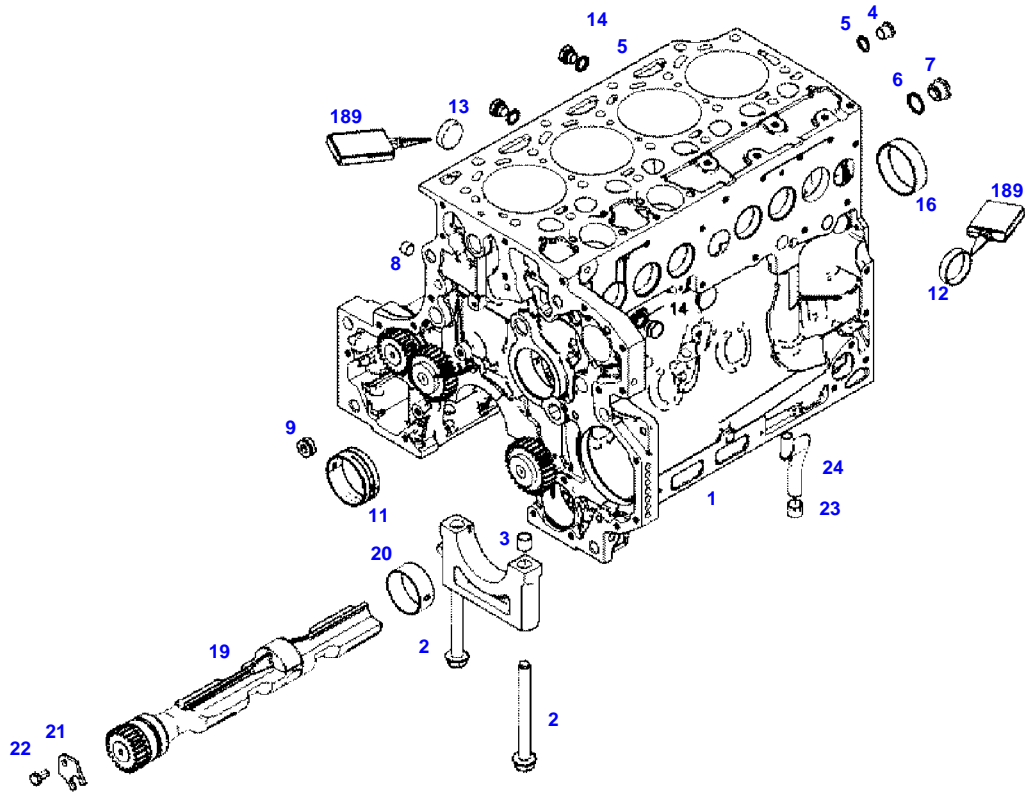

041473

Item	Part Number	Qty	Description Comments	Technical Specification
			UP TO ENGINE S/N 11776650	
	72617515	1	ENGINE UP TO MACHINE S/N WAM436XXX00F07000	TCD4.1L4
1	ACP0152920	1	CRANKCASE ><2-14, 19-24	
2	72416467	10	HEXAGONAL HEAD BOLT	
3	72344342	10	ADAPTER BUSH	
4				
			NOT AVAILABLE IN SINGLE PARTS	
5	72456134	2	SEALING WASHER	DIN 7603 D14X20-CU-VERZINNT
6	72439874	1	SEALING WASHER	
7	72455559	1	PLUG SCREW	
8	72429347	2	SCREW M14X1,5	M14X1,5
9	72431135	1	LOCKING PLUG	
10	72497417	4	BEARING BUSHING	
11	72491822	1	BEARING BUSHING	
12	72325325	6	CORE HOLE PLUG	
13	72325326	4	CORE HOLE PLUG	
14	72315799	2	PLUG	DIN 7604 AM14X1,5-A3L
19	72439854	2	GANG SHAFT	
20	72325339	4	BUSHING	
21	72415943	2	THRUST WASHER	
22	72423137	2	HEXAGONAL HEAD BOLT M8X16	
23	72420773	1	LOCKING PART	
24	72436713	1	LINE	
185	72381391	1	THREADLOCKER	LOCTITE 243 10ML

F060459

Item	Part Number	Qty	Description Comments	Technical Specification
			FROM - UP TO ENGINE S/N 11776651 - 12290735	
	72617515	1	ENGINE UP TO MACHINE S/N WAM436XXX00F07000	TCD4.1L4
1	ACP0152920	1	CRANKCASE ><2-14, 19-24	
2	72416467	10	HEXAGONAL HEAD BOLT	
3	72344342	10	ADAPTER BUSH	
4	72315438	1	PLUG SCREW	DIN 908 M14X1,5-ST
5	72456134	4	SEALING WASHER	DIN 7603 D14X20-CU-VERZINNT
6	72439874	1	SEALING WASHER	
7	72455559	1	PLUG SCREW	
8	72429347	1	SCREW	M14X1,5
9	72431135	1	LOCKING PLUG	
11	ACP0152930	1	FEMALE BEARING	
12	72325325	6	CORE HOLE PLUG	
13	72325326	4	CORE HOLE PLUG	
14	72315799	3	PLUG	DIN 7604 AM14X1,5-A3L
16	ACP0152940	4	FEMALE BEARING	
19	72439854	2	GANG SHAFT	
20	72325339	4	BUSHING	
21	72415943	2	THRUST WASHER	
22	72423137	2	HEXAGONAL HEAD BOLT	
23	72420773	1	LOCKING PART	
24	72436713	1	LINE	
189	72381391	1	THREADLOCKER	LOCTITE 243 10ML