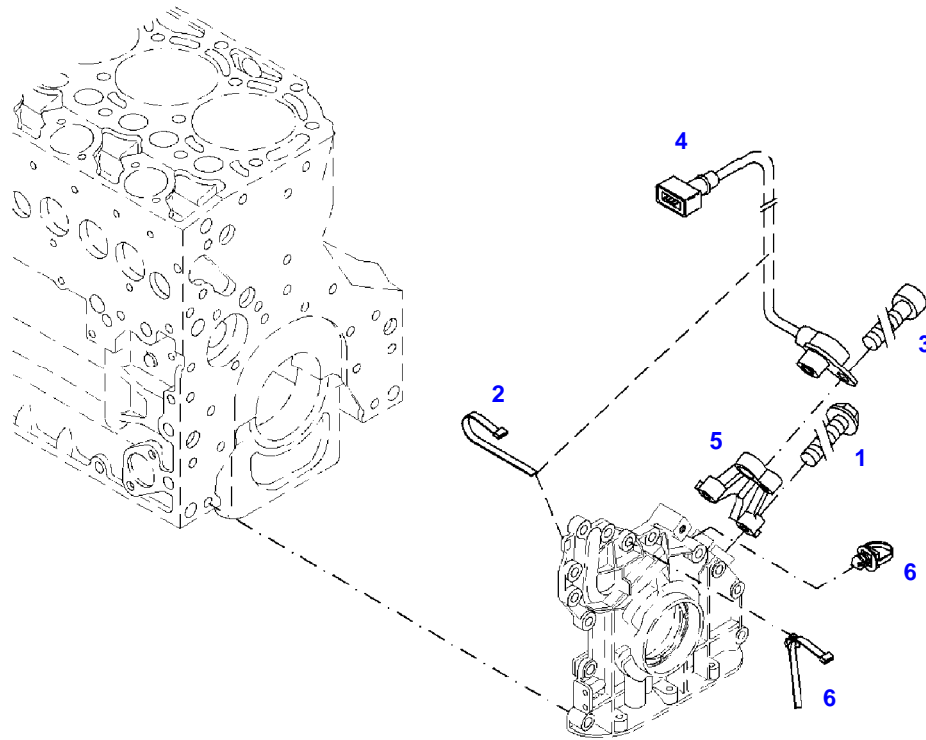

11180031-M-1

Item	Part Number	Qty	Description Comments	Technical Specification
1	72605242	1	CONNECTING HOUSING ><2,3	
2	72416423	1	COVER PANEL	
3	72325300	3	HEXAGONAL HEAD BOLT	M6X12
4	72657641	1	BUSHING	

041001

Item	Part Number	Qty	Description Comments	Technical Specification
			ENGINE SPEED EDC ENGINE NUMBER -->11613728	
1	72436834	2	HEXAGONAL HEAD BOLT M6X30	
2	72416001	1	RETAINING STRAP	
3	72315460	1	SOCKET HEAD BOLT	DIN 912 M6X16-8.8
4	72436872	1	TRANSMITTER ENGINE SPEED EDC	
5	72494073	1	RETAINER	
6	72455561	2	RETAINING STRAP	