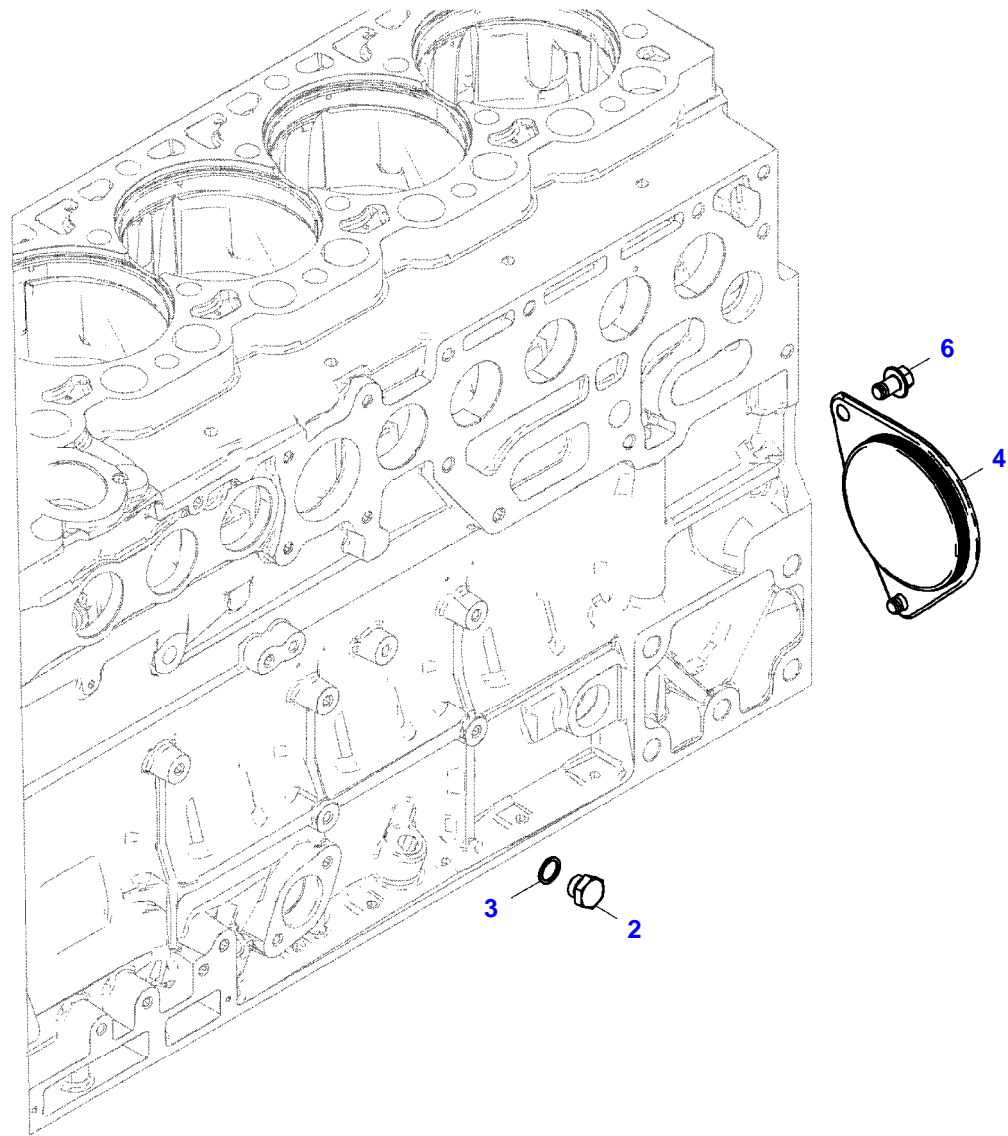

25548786-M-1

Item	Part Number	Qty	Description Comments	Technical Specification
			BLANKING PARTS FROM ENGINE S/N 12125466	
2	72631866	1	PLUG SCREW NOT NEEDED WITH AIR BRAKE	
3	72439867	1	SEALING WASHER NOT NEEDED WITH AIR BRAKE	DIN7603-14X18-CU-VERZ
4	72657732	1	COVER NOT NEEDED WITH AIR BRAKE	
6	72657640	2	HEXAGONAL HEAD BOLT	M10X16