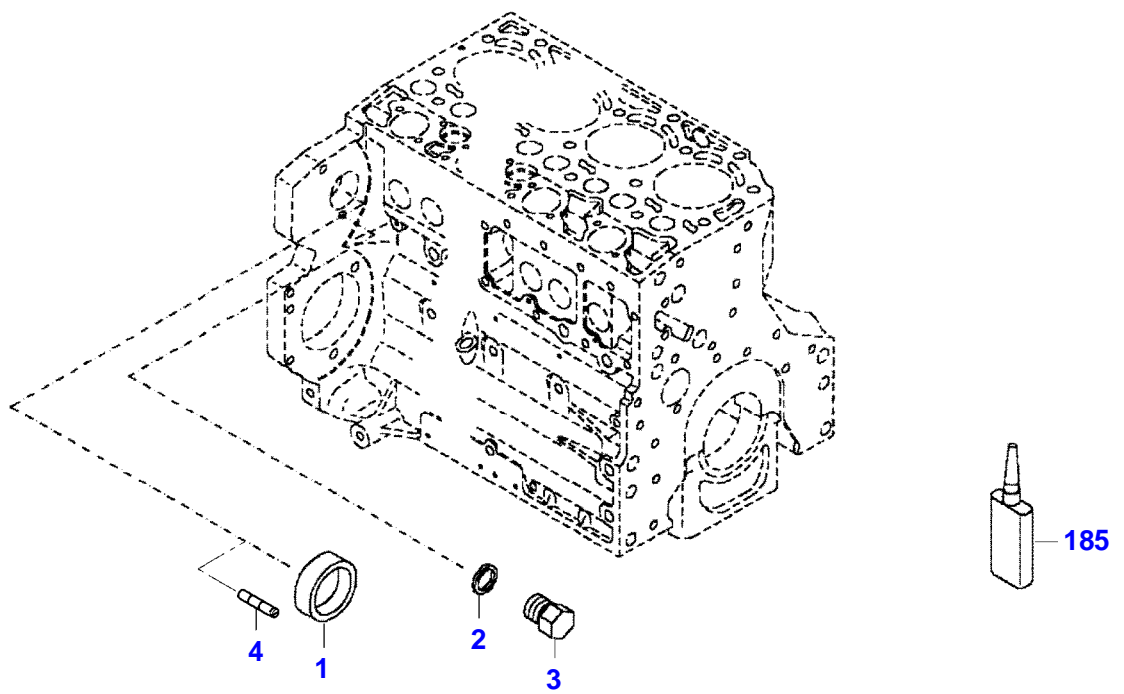

432327-M-1

Item	Part Number	Qty	Description Comments	Technical Specification
BLANKING PARTS				
1	72627515	1	CORE HOLE PLUG UP TO ENGINE NUMBER 11983491	
	72628071	1	CAP COVER FROM ENGINE S/N 11983492	
2	72315088	2	SEALING WASHER	DIN 7603 A10X13,5-CU
3	72323677	2	PLUG	
4	72631860	2	THREADED PIN UP TO ENGINE S/N 12473107	
	72657969	2	PLUG SCREW STARTING FROM ENGINE SERIAL NUMBER 12473108	
185	72325403	1	SAFE.LOCK AGENT UP TO ENGINE NUMBER 11983491	
	72493900	1	INSTALLATION AIDS FROM ENGINE S/N 11983492