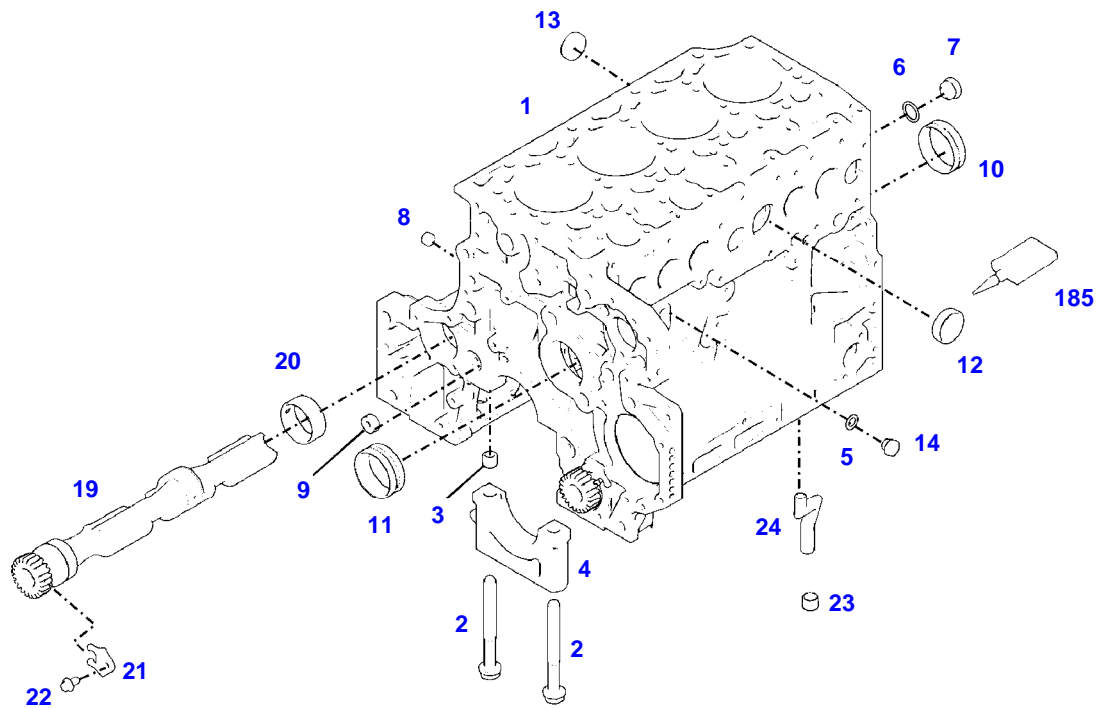

041473

Item	Part Number	Qty	Description Comments	Technical Specification
			<b>UP TO ENGINE S/N 11776650</b>	
	72617520	1	ENGINE FROM - UP TO MACHINE S/N 437/0001 - 437/1139	TCD4.1L4
	72654937	1	ENGINE FROM MACHINE S/N 437/1140	TCD4.1L4
1	ACP0152920	1	CRANKCASE ><2-14, 19-24	
2	72416467	10	HEXAGONAL HEAD BOLT	
3	72344342	10	ADAPTER BUSH	
4				
			NOT AVAILABLE IN SINGLE PARTS	
5	72456134	2	SEALING WASHER	DIN 7603 D14X20-CU-VERZINNT
6	72439874	1	SEALING WASHER	
7	72455559	1	PLUG SCREW	
8	72429347	2	SCREW M14X1,5	M14X1,5
9	72431135	1	LOCKING PLUG	
10	72497417	4	BEARING BUSHING	
11	72491822	1	BEARING BUSHING	
12	72325325	6	CORE HOLE PLUG	
13	72325326	4	CORE HOLE PLUG	
14	72315799	2	PLUG	DIN 7604 AM14X1,5-A3L
19	72439854	2	GANG SHAFT	
20	72325339	4	BUSHING	
21	72415943	2	THRUST WASHER	
22	72423137	2	HEXAGONAL HEAD BOLT M8X16	
23	72420773	1	LOCKING PART	
24	72436713	1	LINE	
185	72381391	1	THREADLOCKER	LOCTITE 243 10ML

F060459

Item	Part Number	Qty	Description Comments	Technical Specification
			FROM - UP TO ENGINE S/N 11776651 - 12290735	
	72617520	1	ENGINE FROM - UP TO MACHINE S/N 437/0001 - 437/1139	TCD4.1L4
	72654937	1	ENGINE FROM MACHINE S/N 437/1140	TCD4.1L4
1	ACP0152920	1	CRANKCASE ><2-14, 19-24	
2	72416467	10	HEXAGONAL HEAD BOLT	
3	72344342	10	ADAPTER BUSH	
4	72315438	1	PLUG SCREW	DIN 908 M14X1,5-ST
5	72456134	4	SEALING WASHER	DIN 7603 D14X20-CU-VERZINNT
6	72439874	1	SEALING WASHER	
7	72455559	1	PLUG SCREW	
8	72429347	1	SCREW	M14X1,5
9	72431135	1	LOCKING PLUG	
11	ACP0152930	1	FEMALE BEARING	
12	72325325	6	CORE HOLE PLUG	
13	72325326	4	CORE HOLE PLUG	
14	72315799	3	PLUG	DIN 7604 AM14X1,5-A3L
16	ACP0152940	4	FEMALE BEARING	
19	72439854	2	GANG SHAFT	
20	72325339	4	BUSHING	
21	72415943	2	THRUST WASHER	
22	72423137	2	HEXAGONAL HEAD BOLT	
23	72420773	1	LOCKING PART	
24	72436713	1	LINE	
189	72381391	1	THREADLOCKER	LOCTITE 243 10ML