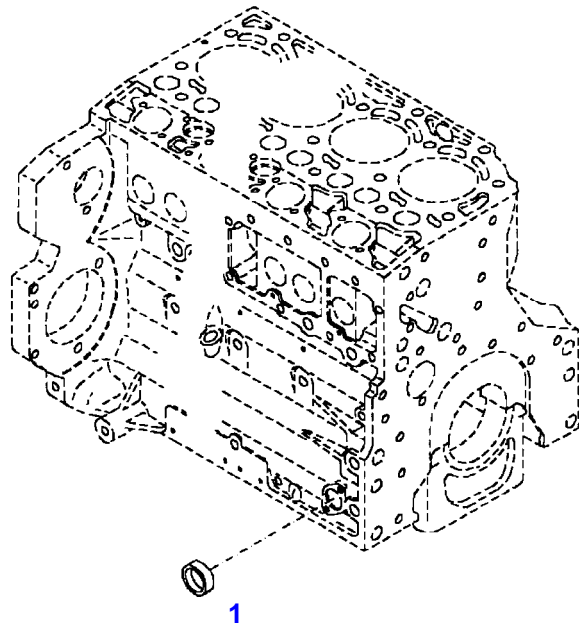

F060459

Item	Part Number	Qty	Description Comments	Technical Specification
			FROM - UP TO ENGINE S/N 11776651 - 12290735	
	72617520	1	ENGINE FROM - UP TO MACHINE S/N 437/0001 - 437/1139	TCD4.1L4
	72654937	1	ENGINE FROM MACHINE S/N 437/1140	TCD4.1L4
1	ACP0152920	1	CRANKCASE ><2-14, 19-24	
2	72416467	10	HEXAGONAL HEAD BOLT	
3	72344342	10	ADAPTER BUSH	
4	72315438	1	PLUG SCREW	DIN 908 M14X1,5-ST
5	72456134	4	SEALING WASHER	DIN 7603 D14X20-CU-VERZINNT
6	72439874	1	SEALING WASHER	
7	72455559	1	PLUG SCREW	
8	72429347	1	SCREW	M14X1,5
9	72431135	1	LOCKING PLUG	
11	ACP0152930	1	FEMALE BEARING	
12	72325325	6	CORE HOLE PLUG	
13	72325326	4	CORE HOLE PLUG	
14	72315799	3	PLUG	DIN 7604 AM14X1,5-A3L
16	ACP0152940	4	FEMALE BEARING	
19	72439854	2	GANG SHAFT	
20	72325339	4	BUSHING	
21	72415943	2	THRUST WASHER	
22	72423137	2	HEXAGONAL HEAD BOLT	
23	72420773	1	LOCKING PART	
24	72436713	1	LINE	
189	72381391	1	THREADLOCKER	LOCTITE 243 10ML

432327-M-1

Item	Part Number	Qty	Description Comments	Technical Specification
<b>BLANKING PARTS</b>				
1	72627515	1	CORE HOLE PLUG UP TO ENGINE NUMBER 11983491	
	72628071	1	CAP COVER FROM ENGINE S/N 11983492	
2	72315088	2	SEALING WASHER	DIN 7603 A10X13,5-CU
3	72323677	2	PLUG	
4	72631860	2	THREADED PIN UP TO ENGINE S/N 12473107	
	72657969	2	PLUG SCREW STARTING FROM ENGINE SERIAL NUMBER 12473108	
185	72325403	1	SAFE.LOCK AGENT UP TO ENGINE NUMBER 11983491	
	72493900	1	INSTALLATION AIDS FROM ENGINE S/N 11983492	

040194

Item	Part Number	Qty	Description Comments
			<b>LOCKING PLUG</b>
1	72325326	1	CORE HOLE PLUG UP TO ENGINE NUMBER 11983491
	72628072	1	CAP COVER FROM ENGINE S/N 11983492
185	72325403	1	SAFE.LOCK AGENT UP TO ENGINE NUMBER 11983491
	72493900	1	INSTALLATION AIDS FROM ENGINE S/N 11983492