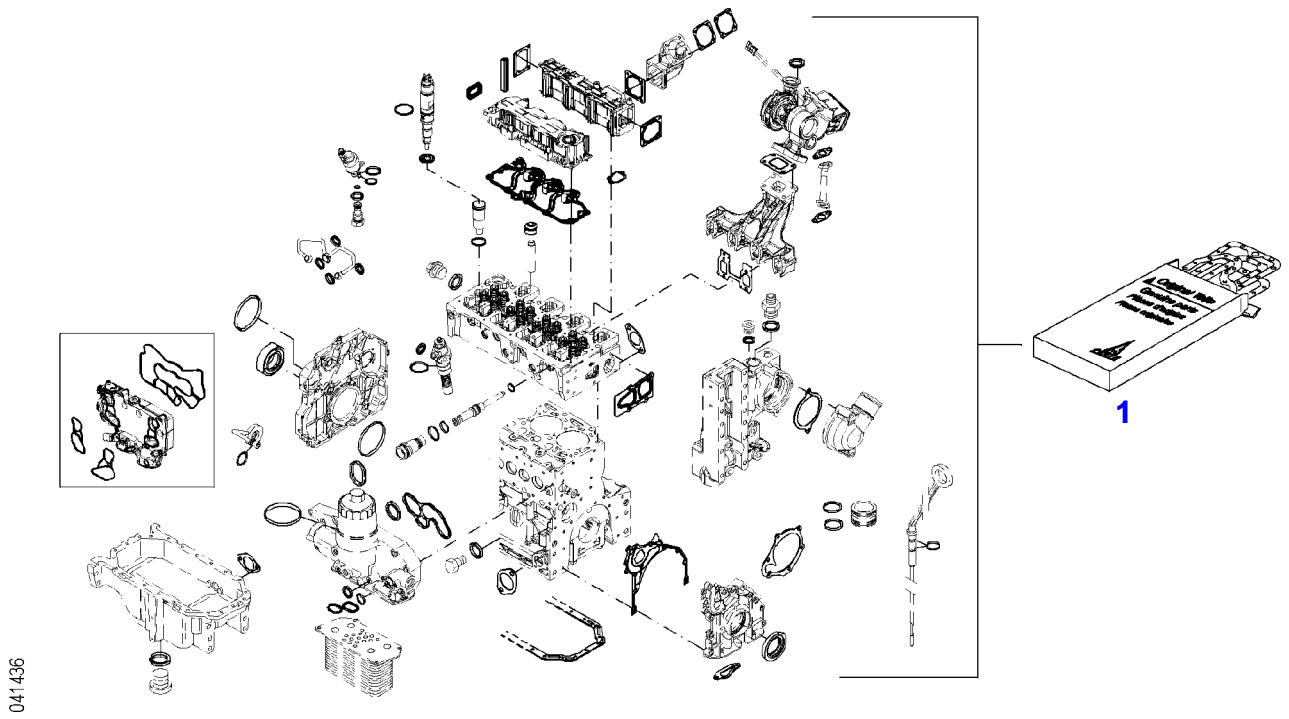

MASS BALANCER GEAR

Item	Part Number	Qty	Description Comments	Technical Specification
3	72415940	2	PIVOT	
4	72415941	2	GEAR WHEEL	
5	72423136	2	COUNTERSUNK CAPSCREW M8X45	
6	72415942	1	FIXING SHIM	
8	72315644	2	HEXAGONAL HEAD BOLT	DIN 933 M8X10-8.8A3L
9	72315087	2	SEALING WASHER	DIN 7603 A8X14-CU
11	72423138	1	SEAL 7X1,5MM	
12	72415945	1	PIVOT	
50			SEE CRANKCASE