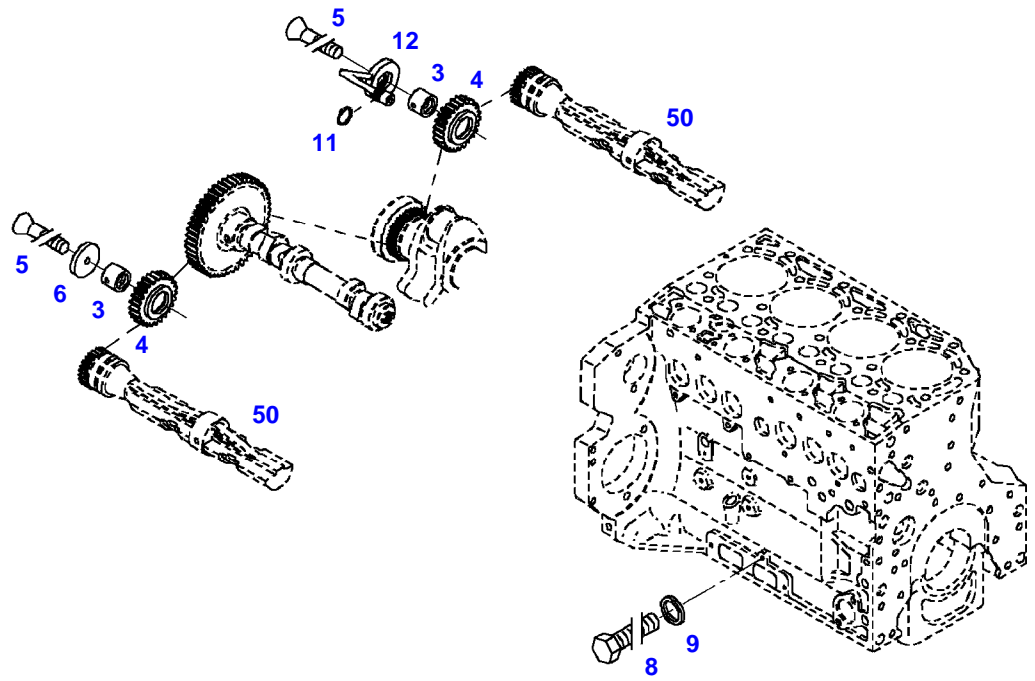

033867

MASS BALANCER GEAR

Item	Part Number	Qty	Description Comments	Technical Specification
3	72415940	2	PIVOT	
4	72415941	2	GEAR WHEEL	
5	72423136	2	COUNTERSUNK CAPSCREW M8X45	
6	72415942	1	FIXING SHIM	
8	72315644	2	HEXAGONAL HEAD BOLT	DIN 933 M8X10-8.8A3L
9	72315087	2	SEALING WASHER	DIN 7603 A8X14-CU
11	72423138	1	SEAL 7X1,5MM	
12	72415945	1	PIVOT	
50			SEE CRANKCASE