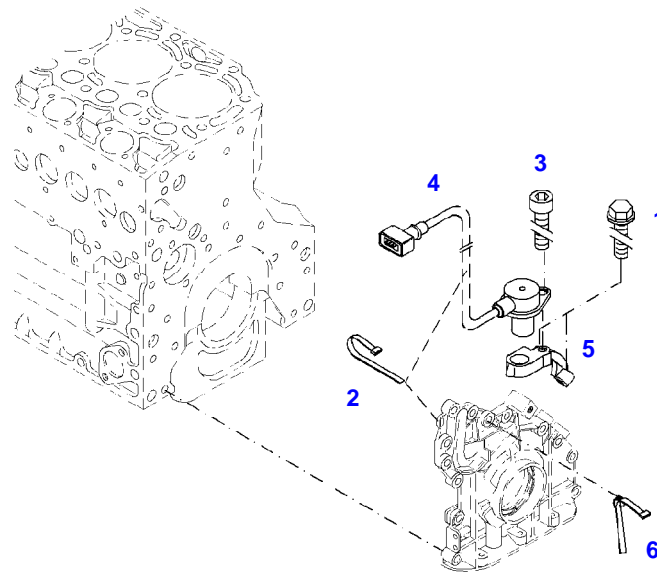

F060459

Item	Part Number	Qty	Description Comments	Technical Specification
			FROM - UP TO ENGINE S/N 11776651 - 12290735	
	72617520	1	ENGINE FROM - UP TO MACHINE S/N 437/0001 - 437/1139	TCD4.1L4
	72654937	1	ENGINE FROM MACHINE S/N 437/1140	TCD4.1L4
1	ACP0152920	1	CRANKCASE ><2-14, 19-24	
2	72416467	10	HEXAGONAL HEAD BOLT	
3	72344342	10	ADAPTER BUSH	
4	72315438	1	PLUG SCREW	DIN 908 M14X1,5-ST
5	72456134	4	SEALING WASHER	DIN 7603 D14X20-CU-VERZINNT
6	72439874	1	SEALING WASHER	
7	72455559	1	PLUG SCREW	
8	72429347	1	SCREW	M14X1,5
9	72431135	1	LOCKING PLUG	
11	ACP0152930	1	FEMALE BEARING	
12	72325325	6	CORE HOLE PLUG	
13	72325326	4	CORE HOLE PLUG	
14	72315799	3	PLUG	DIN 7604 AM14X1,5-A3L
16	ACP0152940	4	FEMALE BEARING	
19	72439854	2	GANG SHAFT	
20	72325339	4	BUSHING	
21	72415943	2	THRUST WASHER	
22	72423137	2	HEXAGONAL HEAD BOLT	
23	72420773	1	LOCKING PART	
24	72436713	1	LINE	
189	72381391	1	THREADLOCKER	LOCTITE 243 10ML

11180031-M-1

Item	Part Number	Qty	Description Comments	Technical Specification
1	72605242	1	CONNECTING HOUSING ><2,3	
2	72416423	1	COVER PANEL	
3	72325300	3	HEXAGONAL HEAD BOLT	M6X12
4	72657641	1	BUSHING	

041001

Item	Part Number	Qty	Description Comments	Technical Specification
			ENGINE SPEED EDC ENGINE NUMBER -->11613728	
1	72436834	2	HEXAGONAL HEAD BOLT M6X30	
2	72416001	1	RETAINING STRAP	
3	72315460	1	SOCKET HEAD BOLT	DIN 912 M6X16-8.8
4	72436872	1	TRANSMITTER ENGINE SPEED EDC	
5	72494073	1	RETAINER	
6	72455561	2	RETAINING STRAP	