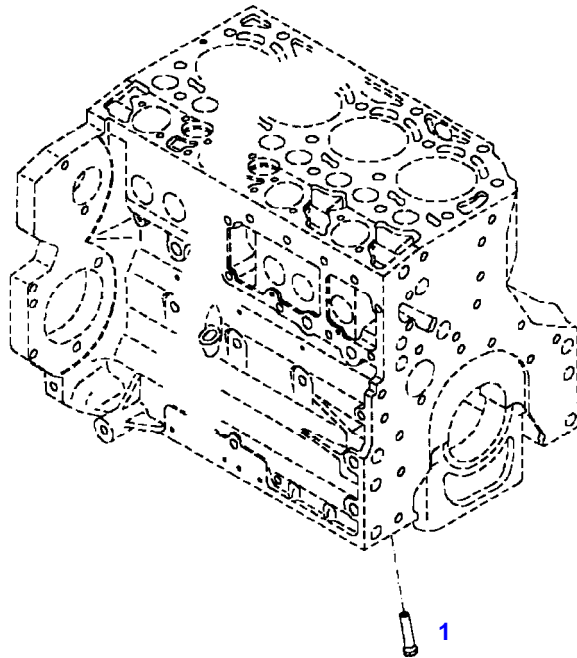

Item	Part Number	Qty	Description Comments	Technical Specification
BLANKING PARTS				
1	72627515	1	CORE HOLE PLUG UP TO ENGINE NUMBER 11983491	
	72628071	1	CAP COVER FROM ENGINE S/N 11983492	
2	72315088	2	SEALING WASHER	DIN 7603 A10X13,5-CU
3	72323677	2	PLUG	
4	72631860	2	THREADED PIN UP TO ENGINE S/N 12473107	
	72657969	2	PLUG SCREW STARTING FROM ENGINE SERIAL NUMBER 12473108	
185	72325403	1	SAFE.LOCK AGENT UP TO ENGINE NUMBER 11983491	
	72493900	1	INSTALLATION AIDS FROM ENGINE S/N 11983492	

030004