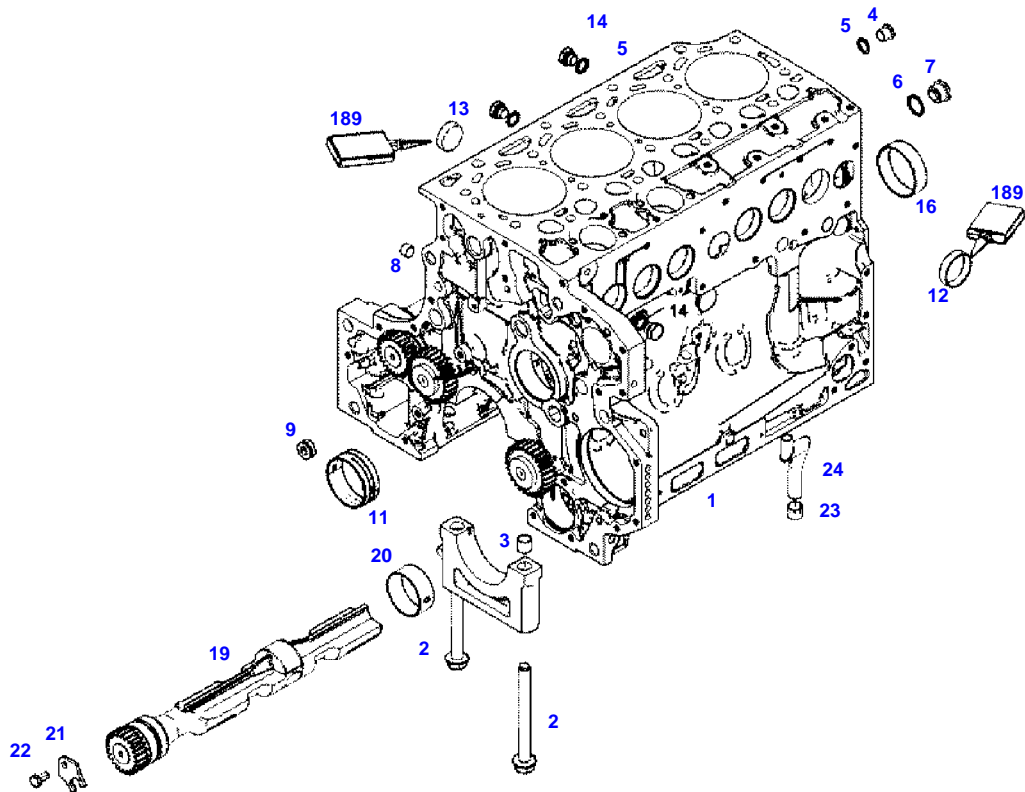

041473

Item	Part Number	Qty	Description Comments	Technical Specification
			<b>UP TO ENGINE S/N 11776650</b>	
	72617520	1	ENGINE FROM - UP TO MACHINE S/N 437/0001 - 437/1139	TCD4.1L4
	72654937	1	ENGINE FROM MACHINE S/N 437/1140	TCD4.1L4
1	ACP0152920	1	CRANKCASE ><2-14, 19-24	
2	72416467	10	HEXAGONAL HEAD BOLT	
3	72344342	10	ADAPTER BUSH	
4				
			NOT AVAILABLE IN SINGLE PARTS	
5	72456134	2	SEALING WASHER	DIN 7603 D14X20-CU-VERZINNT
6	72439874	1	SEALING WASHER	
7	72455559	1	PLUG SCREW	
8	72429347	2	SCREW M14X1,5	M14X1,5
9	72431135	1	LOCKING PLUG	
10	72497417	4	BEARING BUSHING	
11	72491822	1	BEARING BUSHING	
12	72325325	6	CORE HOLE PLUG	
13	72325326	4	CORE HOLE PLUG	
14	72315799	2	PLUG	DIN 7604 AM14X1,5-A3L
19	72439854	2	GANG SHAFT	
20	72325339	4	BUSHING	
21	72415943	2	THRUST WASHER	
22	72423137	2	HEXAGONAL HEAD BOLT M8X16	
23	72420773	1	LOCKING PART	
24	72436713	1	LINE	
185	72381391	1	THREADLOCKER	LOCTITE 243 10ML

F060459

Item	Part Number	Qty	Description Comments	Technical Specification
			FROM - UP TO ENGINE S/N 11776651 - 12290735	
	72617520	1	ENGINE FROM - UP TO MACHINE S/N 437/0001 - 437/1139	TCD4.1L4
	72654937	1	ENGINE FROM MACHINE S/N 437/1140	TCD4.1L4
1	ACP0152920	1	CRANKCASE ><2-14, 19-24	
2	72416467	10	HEXAGONAL HEAD BOLT	
3	72344342	10	ADAPTER BUSH	
4	72315438	1	PLUG SCREW	DIN 908 M14X1,5-ST
5	72456134	4	SEALING WASHER	DIN 7603 D14X20-CU-VERZINNT
6	72439874	1	SEALING WASHER	
7	72455559	1	PLUG SCREW	
8	72429347	1	SCREW	M14X1,5
9	72431135	1	LOCKING PLUG	
11	ACP0152930	1	FEMALE BEARING	
12	72325325	6	CORE HOLE PLUG	
13	72325326	4	CORE HOLE PLUG	
14	72315799	3	PLUG	DIN 7604 AM14X1,5-A3L
16	ACP0152940	4	FEMALE BEARING	
19	72439854	2	GANG SHAFT	
20	72325339	4	BUSHING	
21	72415943	2	THRUST WASHER	
22	72423137	2	HEXAGONAL HEAD BOLT	
23	72420773	1	LOCKING PART	
24	72436713	1	LINE	
189	72381391	1	THREADLOCKER	LOCTITE 243 10ML