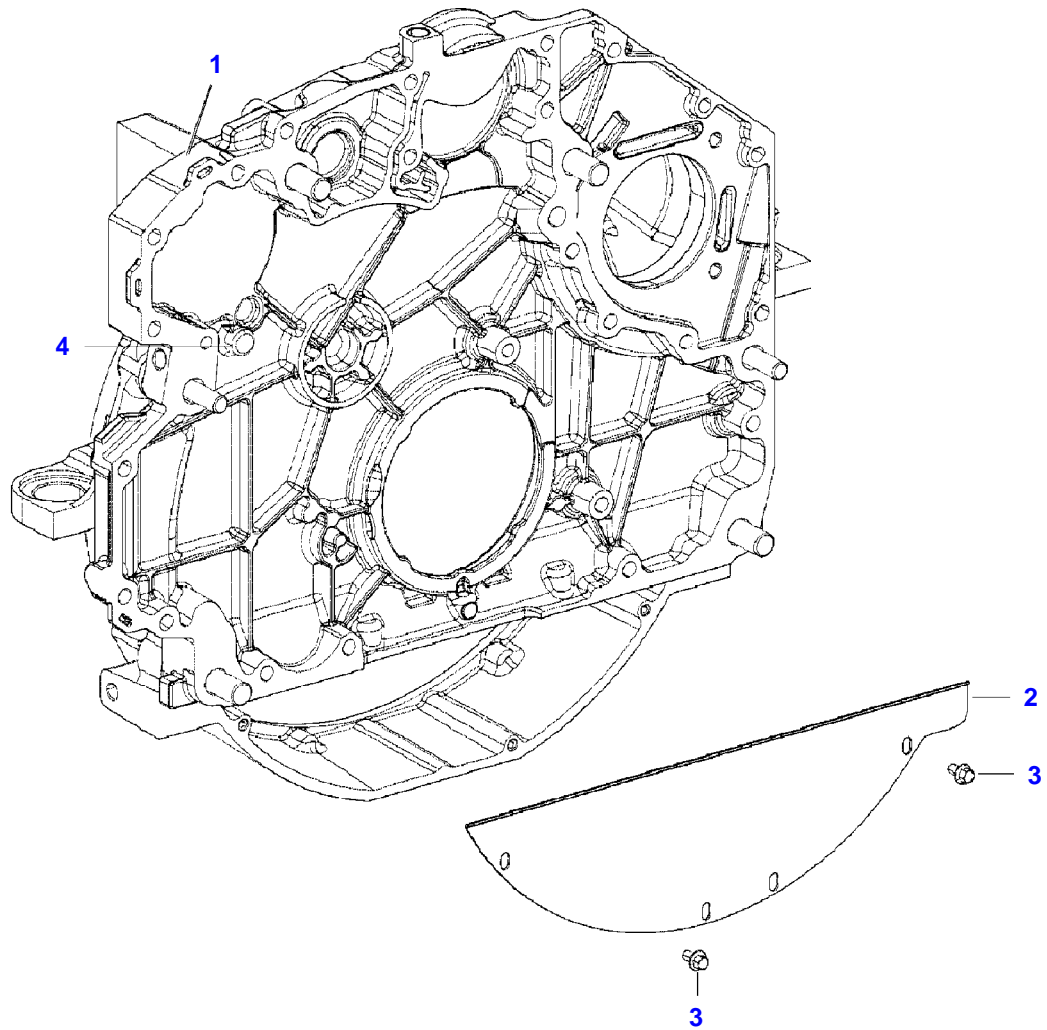

F060459

Item	Part Number	Qty	Description Comments	Technical Specification
			FROM - UP TO ENGINE S/N 11776651 - 12290735	
	72617520	1	ENGINE FROM - UP TO MACHINE S/N 437/0001 - 437/1139	TCD4.1L4
	72654937	1	ENGINE FROM MACHINE S/N 437/1140	TCD4.1L4
1	ACP0152920	1	CRANKCASE ><2-14, 19-24	
2	72416467	10	HEXAGONAL HEAD BOLT	
3	72344342	10	ADAPTER BUSH	
4	72315438	1	PLUG SCREW	DIN 908 M14X1,5-ST
5	72456134	4	SEALING WASHER	DIN 7603 D14X20-CU-VERZINNT
6	72439874	1	SEALING WASHER	
7	72455559	1	PLUG SCREW	
8	72429347	1	SCREW	M14X1,5
9	72431135	1	LOCKING PLUG	
11	ACP0152930	1	FEMALE BEARING	
12	72325325	6	CORE HOLE PLUG	
13	72325326	4	CORE HOLE PLUG	
14	72315799	3	PLUG	DIN 7604 AM14X1,5-A3L
16	ACP0152940	4	FEMALE BEARING	
19	72439854	2	GANG SHAFT	
20	72325339	4	BUSHING	
21	72415943	2	THRUST WASHER	
22	72423137	2	HEXAGONAL HEAD BOLT	
23	72420773	1	LOCKING PART	
24	72436713	1	LINE	
189	72381391	1	THREADLOCKER	LOCTITE 243 10ML

## MASS BALANCER GEAR

Item	Part Number	Qty	Description Comments	Technical Specification
3	72415940	2	PIVOT	
4	72415941	2	GEAR WHEEL	
5	72423136	2	COUNTERSUNK CAPSCREW M8X45	
6	72415942	1	FIXING SHIM	
8	72315644	2	HEXAGONAL HEAD BOLT	DIN 933 M8X10-8.8A3L
9	72315087	2	SEALING WASHER	DIN 7603 A8X14-CU
11	72423138	1	SEAL 7X1,5MM	
12	72415945	1	PIVOT	
50			SEE CRANKCASE	

11180031-M-1

Item	Part Number	Qty	Description Comments	Technical Specification
1	72605242	1	CONNECTING HOUSING ><2,3	
2	72416423	1	COVER PANEL	
3	72325300	3	HEXAGONAL HEAD BOLT	M6X12
4	72657641	1	BUSHING	

041001

Item	Part Number	Qty	Description Comments	Technical Specification
			ENGINE SPEED EDC ENGINE NUMBER -->11613728	
1	72436834	2	HEXAGONAL HEAD BOLT M6X30	
2	72416001	1	RETAINING STRAP	
3	72315460	1	SOCKET HEAD BOLT	DIN 912 M6X16-8.8
4	72436872	1	TRANSMITTER ENGINE SPEED EDC	
5	72494073	1	RETAINER	
6	72455561	2	RETAINING STRAP	