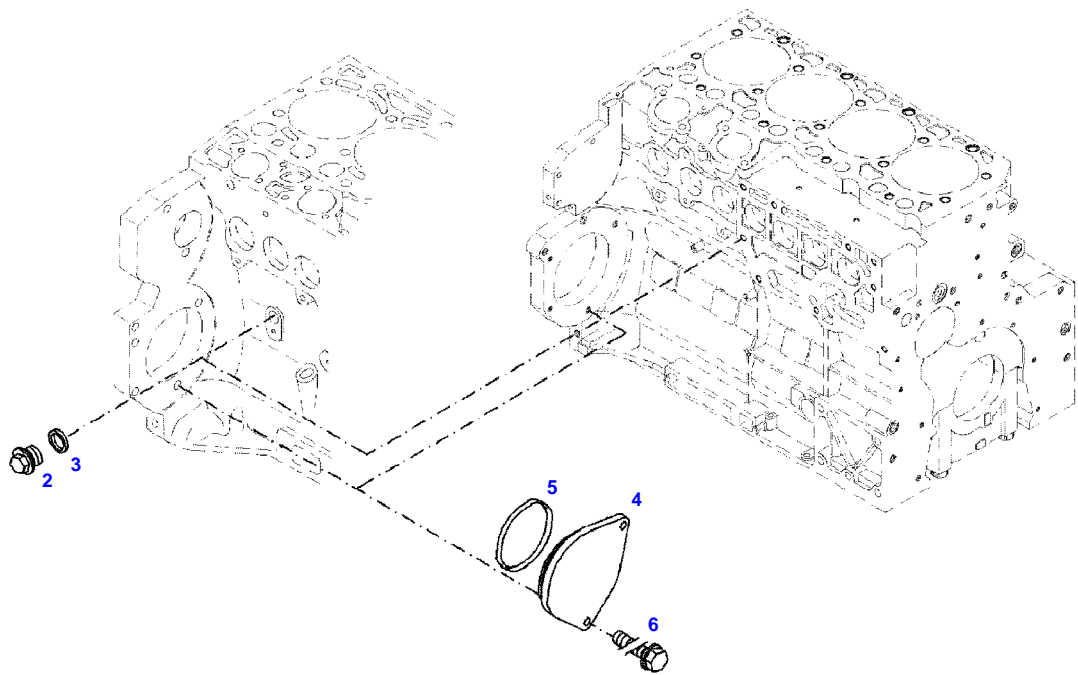

040194

Item	Part Number	Qty	Description Comments
			<b>LOCKING PLUG</b>
1	72325326	1	CORE HOLE PLUG UP TO ENGINE NUMBER 11983491
	72628072	1	CAP COVER FROM ENGINE S/N 11983492
185	72325403	1	SAFE.LOCK AGENT UP TO ENGINE NUMBER 11983491
	72493900	1	INSTALLATION AIDS FROM ENGINE S/N 11983492