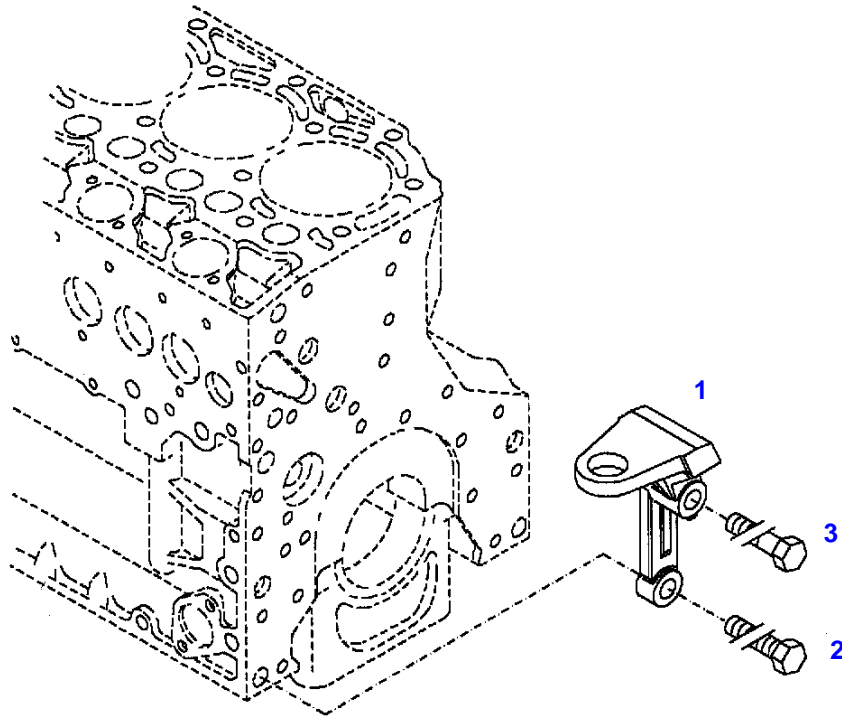

FENDT 716 (726/00101-99999)
40029

040029

Fendt

FENDT 716 (726/00101-99999)

F726000

ENGINE MOUNTINGS

Page01-0008

Item	Part Number	Qty	Description Comments	Technical Specification
			LEFT	
1	72428791	1	ENGINE SUSPENSION	
2	72418408	1	HEXAGONAL HEAD BOLT	DIN 933 M16X40 GWA-10.9
3	72374294	1	HEXAGONAL HEAD BOLT	DIN 931-M16X85 GWA-10.9