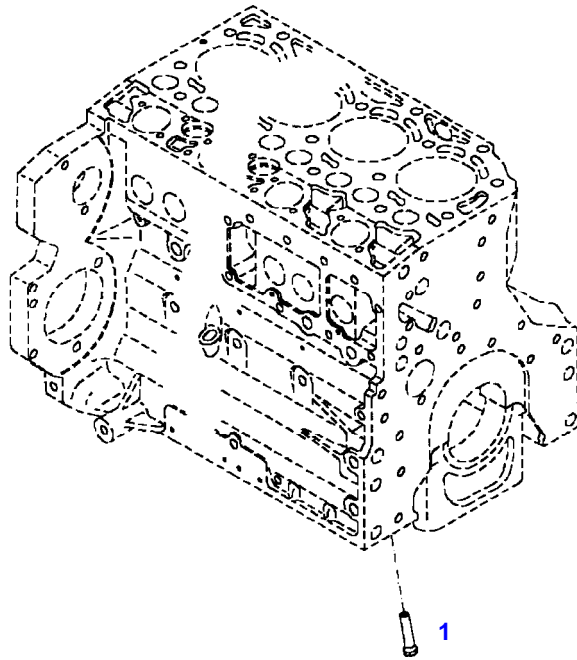

Page Number	Page Title	Page Reference
01-000-TOC	ENGINE, FUEL AND EXHAUST SYSTEM	01-000-TOC
02-000-TOC	AXLES	02-000-TOC
03-000-TOC	STEERING SYSTEM	03-000-TOC
04-000-TOC	DRIVE TRAIN SYSTEM	04-000-TOC
05-000-TOC	COMPRESSED AIR SYSTEM	05-000-TOC
06-000-TOC	HYDRAULIC SYSTEM	06-000-TOC
07-000-TOC	ELECTRICAL SYSTEM	07-000-TOC
08-000-TOC	CAB	08-000-TOC
09-000-TOC	AIR CONDITIONING AND HEATING SYSTEM	09-000-TOC
10-000-TOC	CHASSIS	10-000-TOC
11-000-TOC	WHEELS	11-000-TOC
12-000-TOC	IMPLEMENT LIFT SYSTEM FRONT	12-000-TOC
13-000-TOC	IMPLEMENT LIFT SYSTEM REAR	13-000-TOC
14-000-TOC	FRONT/REAR LOADERS	14-000-TOC
15-000-TOC	ACCESSORIES	15-000-TOC

Fendt

FENDT 716 (726/00101-99999)

F726000

CRANKCASE

Page01-0002

Item	Part Number	Qty	Description Comments	Technical Specification
BLANKING PARTS				
1	72627515	1	CORE HOLE PLUG	
2	72315088	2	SEALING WASHER	DIN 7603 A10X13,5-CU
3	72323677	2	PLUG	
4	72631860	2	SLUG	
185	72325403	1	SAFE.LOCK AGENT	

Fendt

FENDT 716 (726/00101-99999)

F726000

CRANKCASE

Page01-0004

Item	Part Number	Qty	Description Comments
BLANKING PARTS			
5	72415828	1	DISC
6	72426697	1	HEXAGONAL HEAD BOLT
10	72426698	1	BUSH

FENDT 716 (726/00101-99999)
40194