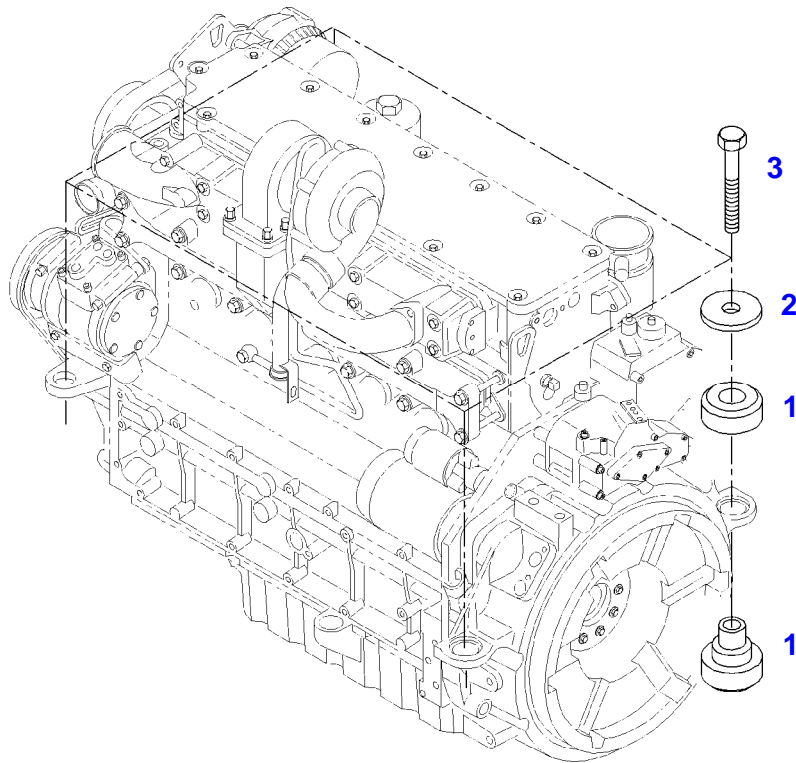

FENDT 716 (726/00101-99999)
35107

035107

Fendt

FENDT 716 (726/00101-99999)

F726000

ENGINE BEARINGS

Page01-0010

Item	Part Number	Qty	Description Comments	Technical Specification
1	72423991	4	ENGINE MOUNT	
2	72318110	4	DISC	
3	72315563	4	HEXAGONAL HEAD BOLT	DIN 931 M12X80-8.8A3L