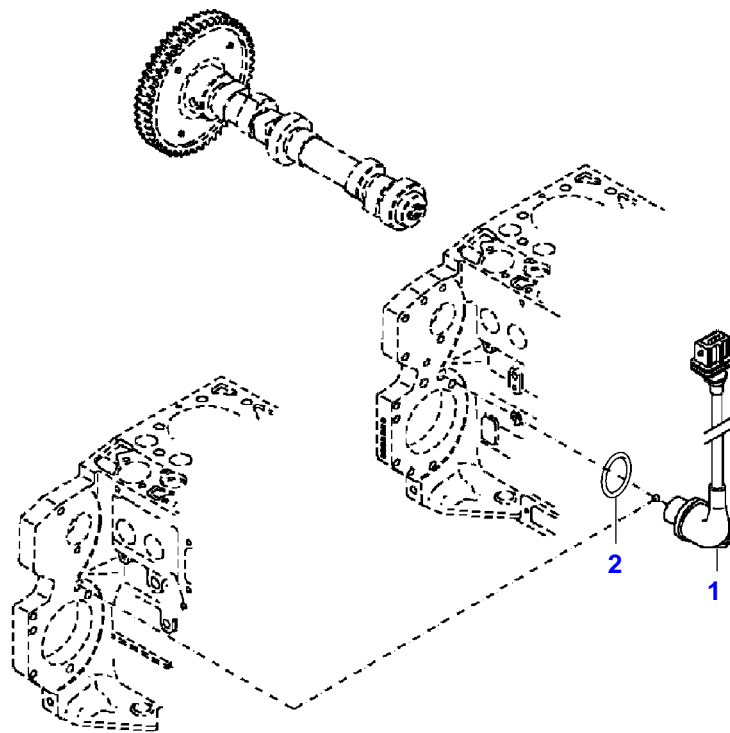

FENDT 716 (726/00101-99999)
35107

035107

Fendt

FENDT 716 (726/00101-99999)

F726000

ENGINE BEARINGS

Page01-0010

Item	Part Number	Qty	Description Comments	Technical Specification
1	72423991	4	ENGINE MOUNT	
2	72318110	4	DISC	
3	72315563	4	HEXAGONAL HEAD BOLT	DIN 931 M12X80-8.8A3L