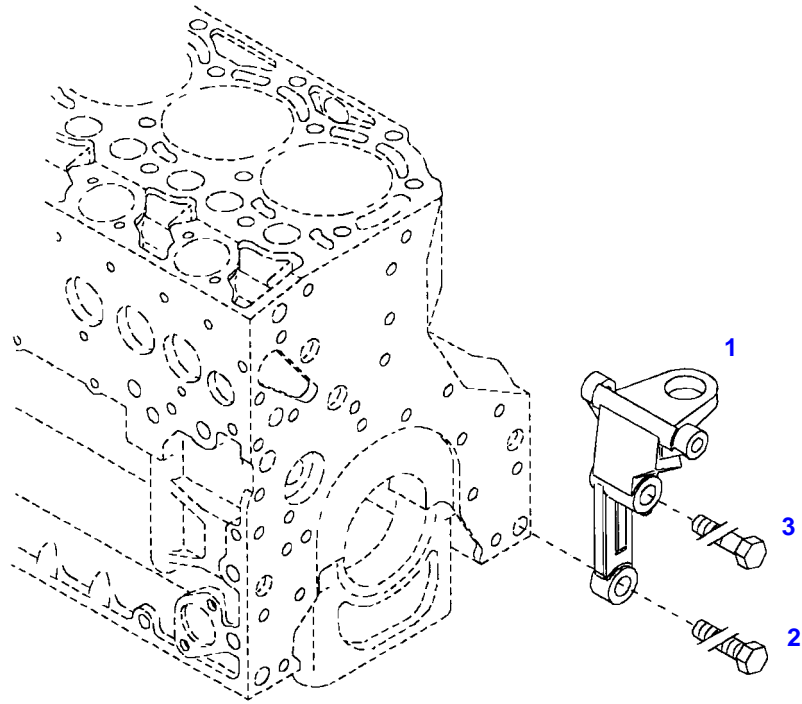

FENDT 716 (726/00101-99999)
40029

040029

Fendt

FENDT 716 (726/00101-99999)

F726000

ENGINE MOUNTINGS

Page01-0008

Item	Part Number	Qty	Description Comments	Technical Specification
			LEFT	
1	72428791	1	ENGINE SUSPENSION	
2	72418408	1	HEXAGONAL HEAD BOLT	DIN 933 M16X40 GWA-10.9
3	72374294	1	HEXAGONAL HEAD BOLT	DIN 931-M16X85 GWA-10.9