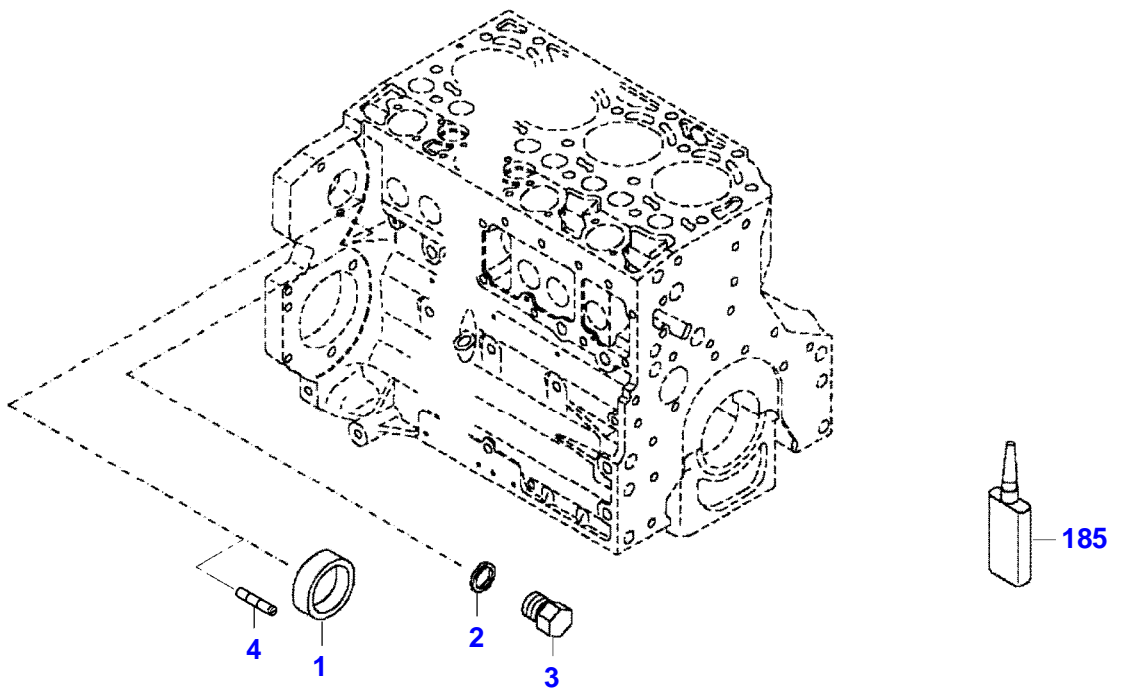

Page Number	Page Title	Page Reference
01-000-TOC	ENGINE, FUEL AND EXHAUST SYSTEM	01-000-TOC
02-000-TOC	AXLES	02-000-TOC
03-000-TOC	STEERING SYSTEM	03-000-TOC
04-000-TOC	DRIVE TRAIN SYSTEM	04-000-TOC
05-000-TOC	COMPRESSED AIR SYSTEM	05-000-TOC
06-000-TOC	HYDRAULIC SYSTEM	06-000-TOC
07-000-TOC	ELECTRICAL SYSTEM	07-000-TOC
08-000-TOC	CAB	08-000-TOC
09-000-TOC	AIR CONDITIONING AND HEATING SYSTEM	09-000-TOC
10-000-TOC	CHASSIS	10-000-TOC
11-000-TOC	WHEELS	11-000-TOC
12-000-TOC	IMPLEMENT LIFT SYSTEM FRONT	12-000-TOC
13-000-TOC	IMPLEMENT LIFT SYSTEM REAR	13-000-TOC
14-000-TOC	FRONT/REAR LOADERS	14-000-TOC
15-000-TOC	ACCESSORIES	15-000-TOC

Fendt

FENDT 716 (726/00101-99999)

F726000

CRANKCASE

Page01-0002

Item	Part Number	Qty	Description Comments	Technical Specification
BLANKING PARTS				
1	72627515	1	CORE HOLE PLUG	
2	72315088	2	SEALING WASHER	DIN 7603 A10X13,5-CU
3	72323677	2	PLUG	
4	72631860	2	SLUG	
185	72325403	1	SAFE.LOCK AGENT	