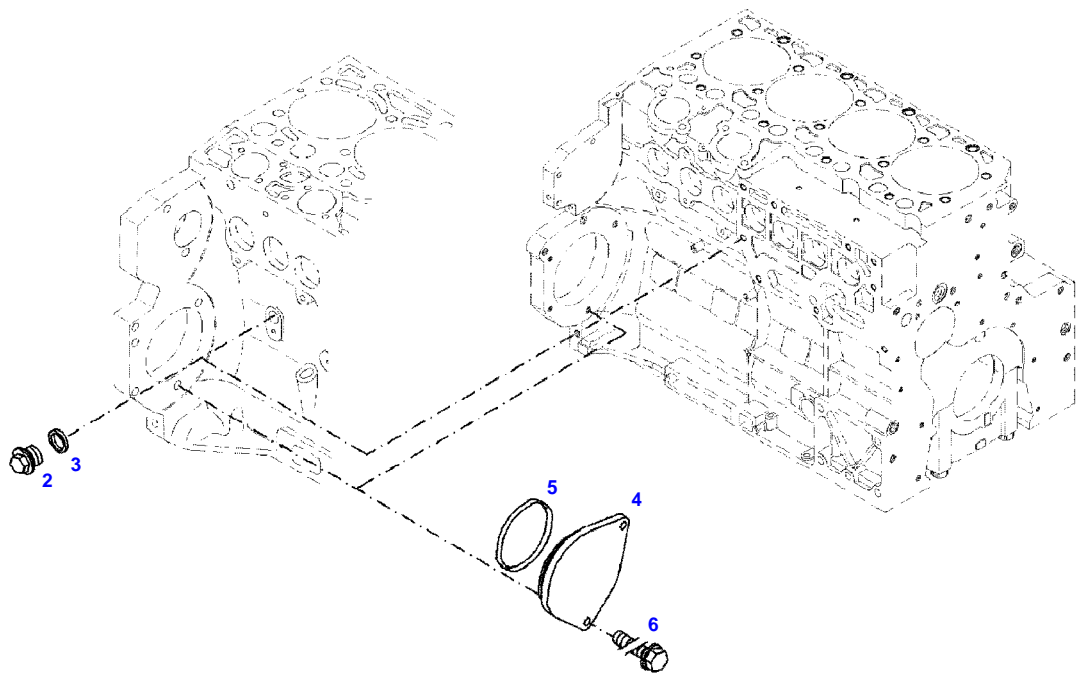

FENDT 716 (726/00101-99999)
F51577

051577

Item	Part Number	Qty	Description Comments	Technical Specification
BLANKING PARTS				
2	72315799	1	PLUG NOT NEEDED WITH AIR BRAKE	DIN 7604 AM14X1,5-A3L
3	72315094	1	SEALING WASHER NOT NEEDED WITH AIR BRAKE	DIN 7603 A14X18-CU
4	72431648	1	COVER NOT NEEDED WITH AIR BRAKE	
5	72416472	1	SEAL 96X4MM NOT NEEDED WITH AIR BRAKE	
6	72438057	2	HEXAGONAL HEAD BOLT NOT NEEDED WITH AIR BRAKE	M10X20