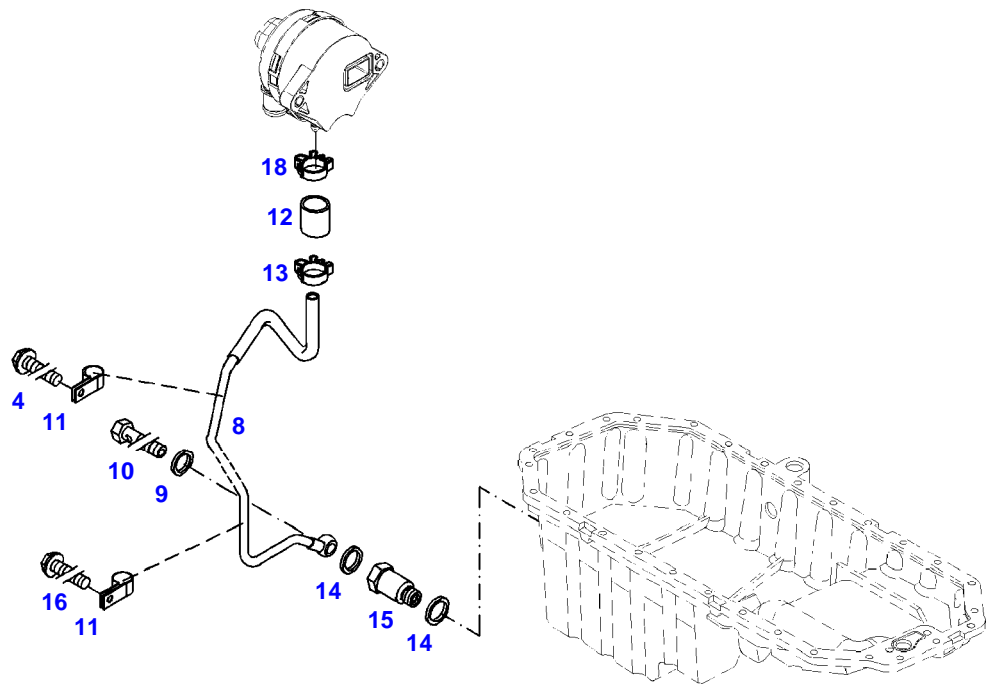

FENDT 716NA (726/00101-99999)
41160

041160

Item	Part Number	Qty	Description Comments
			OIL RETURN TUBE
4	72325453	1	HEXAGONAL HEAD BOLT M8X50
8	72437987	1	OIL RETURN LINE ><9-13
9	72439873	2	SEALING WASHER
10	72323517	1	BANJO BOLT
11	72425772	2	PIPE CLAMP
12	72437138	1	RUBBER HOSE
13	72325537	1	HOSE CLIP
14	72439874	1	SEALING WASHER
15	72425770	1	LOCK VALVE
16	72325457	1	HEXAGONAL HEAD BOLT M8X40
18	72479013	1	HOSE CLIP