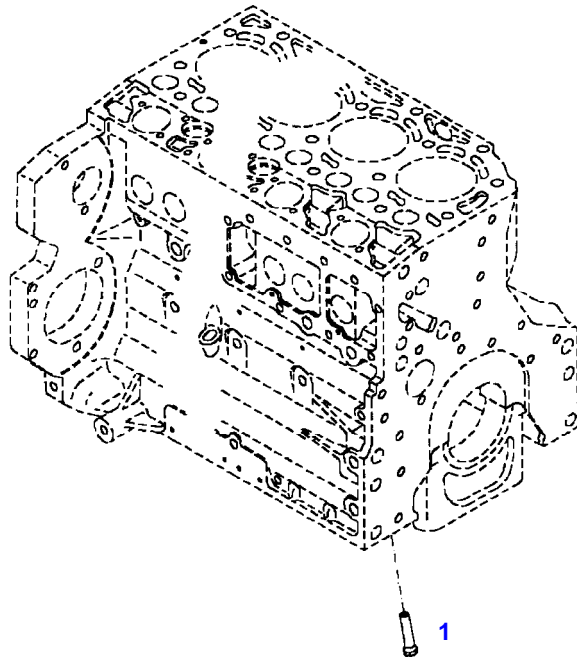

Fendt

FENDT 716NA (726/00101-99999)

F726105

CRANKCASE

Page01-0002

Item	Part Number	Qty	Description Comments	Technical Specification
BLANKING PARTS				
1	72627515	1	CORE HOLE PLUG	
2	72315088	2	SEALING WASHER	DIN 7603 A10X13,5-CU
3	72323677	2	PLUG	
4	72631860	2	SLUG	
185	72325403	1	SAFE.LOCK AGENT	

FENDT 716NA (726/00101-99999)
30094

7600E0