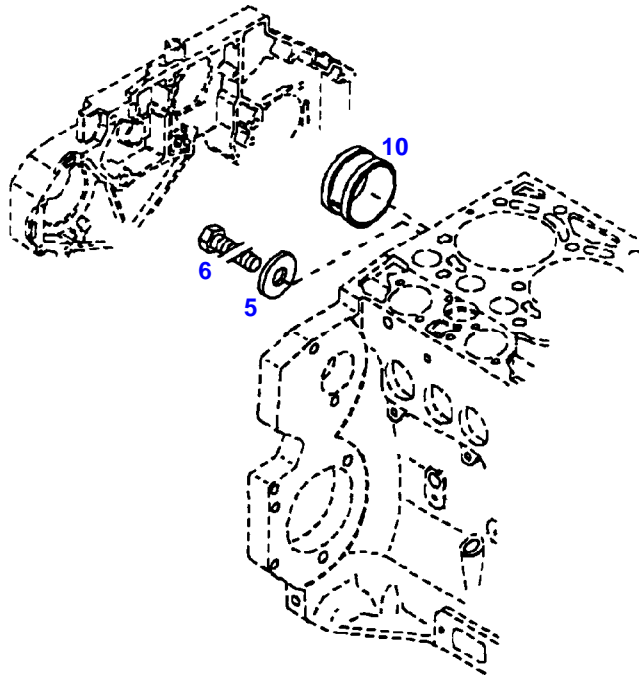

12574

Fendt

FENDT 716NA (726/00101-99999)

F726105

CRANKCASE

Page01-0004

Item	Part Number	Qty	Description Comments
BLANKING PARTS			
5	72415828	1	DISC
6	72426697	1	HEXAGONAL HEAD BOLT
10	72426698	1	BUSH