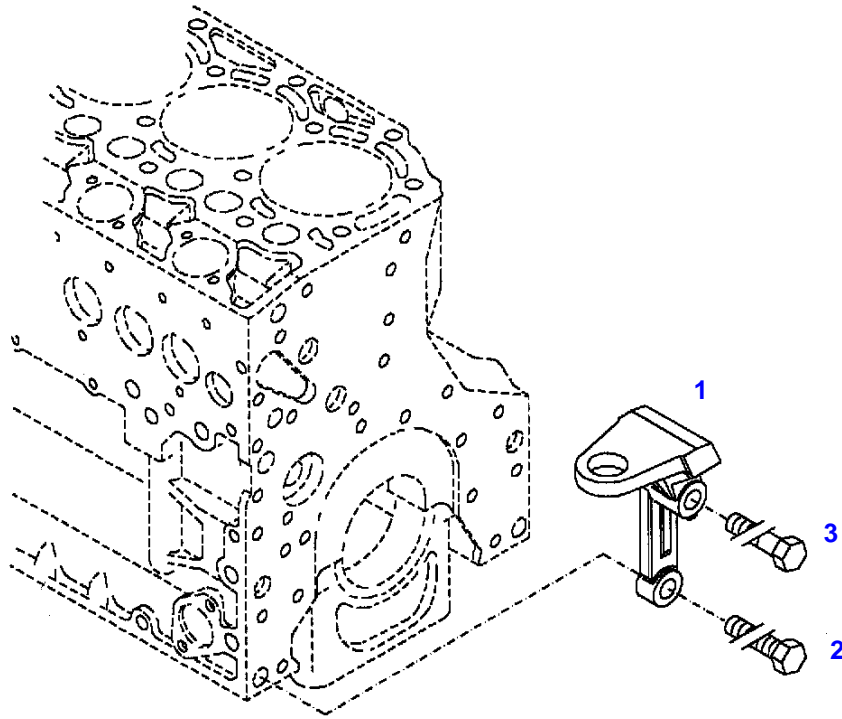

FENDT 716NA (726/00101-99999)
40030

040030

Fendt

FENDT 716NA (726/00101-99999)

F726105

ENGINE MOUNTINGS

Page01-0009

Item	Part Number	Qty	Description Comments	Technical Specification
			RIGHT	
1	72423955	1	ENGINE SUSPENSION	
2	72418408	1	HEXAGONAL HEAD BOLT	DIN 933 M16X40 GWA-10.9
3	72374294	1	HEXAGONAL HEAD BOLT	DIN 931-M16X85 GWA-10.9