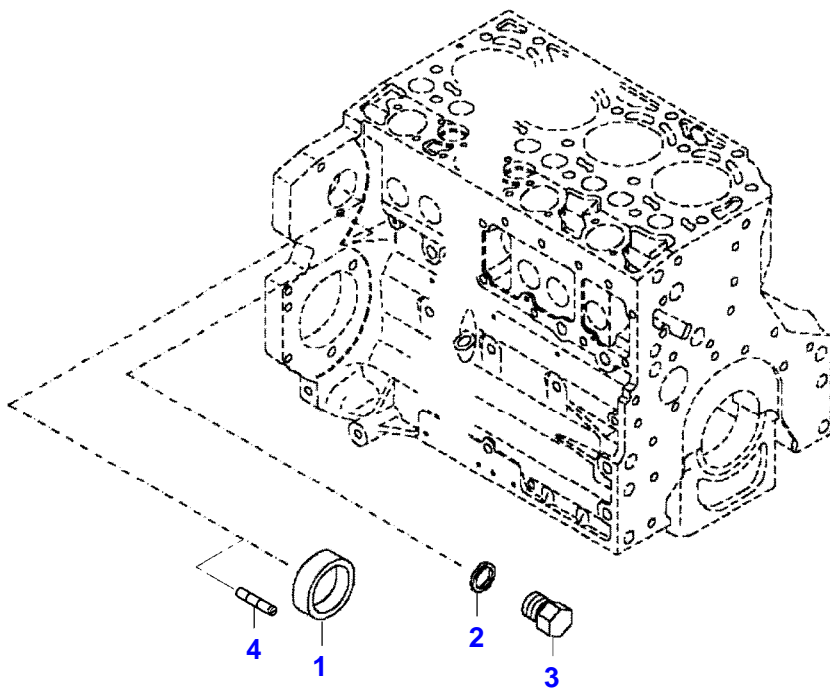

Page Number	Page Title	Page Reference
01-000-TOC	ENGINE, FUEL AND EXHAUST SYSTEM	01-000-TOC
02-000-TOC	AXLES	02-000-TOC
03-000-TOC	STEERING SYSTEM	03-000-TOC
04-000-TOC	DRIVE TRAIN SYSTEM	04-000-TOC
05-000-TOC	COMPRESSED AIR SYSTEM	05-000-TOC
06-000-TOC	HYDRAULIC SYSTEM	06-000-TOC
07-000-TOC	ELECTRICAL SYSTEM	07-000-TOC
08-000-TOC	CAB	08-000-TOC
09-000-TOC	AIR CONDITIONING AND HEATING SYSTEM	09-000-TOC
10-000-TOC	CHASSIS	10-000-TOC
11-000-TOC	WHEELS	11-000-TOC
12-000-TOC	IMPLEMENT LIFT SYSTEM FRONT	12-000-TOC
13-000-TOC	IMPLEMENT LIFT SYSTEM REAR	13-000-TOC
14-000-TOC	FRONT/REAR LOADERS	14-000-TOC
15-000-TOC	ACCESSORIES	15-000-TOC

FENDT 716NA (726/00101-99999)
41000

041000

Item	Part Number	Qty	Description Comments	Technical Specification
	72455375	1	ENGINE PLEASE ORDER WITH ENGINE NO. ONLY !	TCD2012L064V
	72604552	1	REMANUFACTURED SHORT BLOCK ENGINE	
1	72455558	1	CRANKCASE ><2-16 ENG.NO. --> 11150758	
	72495102	1	CRANKCASE ><2-16 ENG.NO. <-- 11150759	
2	72416467	14	HEXAGONAL HEAD BOLT	
3	72344342	14	ADAPTER BUSH	
5	72315095	2	SEALING WASHER	DIN 7603 A14X20-CU
6	72455567	1	SEALING WASHER	DIN 7603 D22X27-CU
7	72455559	1	PLUG SCREW	
8	72429347	2	SCREW M14X1,5	M14X1,5
10	72416469	6	BEARING BUSHING	
11	72416470	1	BEARING BUSHING	
12	72325325	9	CORE HOLE PLUG	
13	72325326	5	CORE HOLE PLUG	
14	72315799	2	PLUG	DIN 7604 AM14X1,5-A3L
16	72431135	1	LOCKING PLUG	
185	72381391	1	THREADLOCKER	LOCTITE 243 10ML

Fendt

FENDT 716NA (726/00101-99999)

F726105

CRANKCASE

Page01-0002

Item	Part Number	Qty	Description Comments	Technical Specification
BLANKING PARTS				
1	72627515	1	CORE HOLE PLUG	
2	72315088	2	SEALING WASHER	DIN 7603 A10X13,5-CU
3	72323677	2	PLUG	
4	72631860	2	SLUG	
185	72325403	1	SAFE.LOCK AGENT	