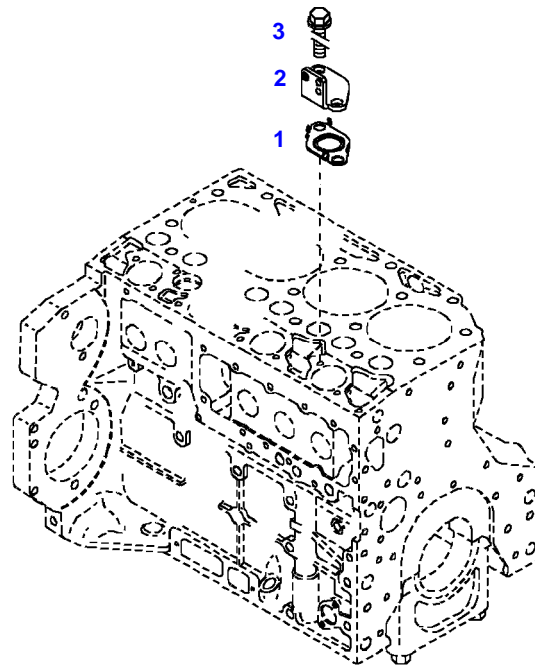

FENDT 716NA (726/00101-99999)
41000

041000

Item	Part Number	Qty	Description Comments	Technical Specification
	72455375	1	ENGINE PLEASE ORDER WITH ENGINE NO. ONLY !	TCD2012L064V
	72604552	1	REMANUFACTURED SHORT BLOCK ENGINE	
1	72455558	1	CRANKCASE ><2-16 ENG.NO. --> 11150758	
	72495102	1	CRANKCASE ><2-16 ENG.NO. <-- 11150759	
2	72416467	14	HEXAGONAL HEAD BOLT	
3	72344342	14	ADAPTER BUSH	
5	72315095	2	SEALING WASHER	DIN 7603 A14X20-CU
6	72455567	1	SEALING WASHER	DIN 7603 D22X27-CU
7	72455559	1	PLUG SCREW	
8	72429347	2	SCREW M14X1,5	M14X1,5
10	72416469	6	BEARING BUSHING	
11	72416470	1	BEARING BUSHING	
12	72325325	9	CORE HOLE PLUG	
13	72325326	5	CORE HOLE PLUG	
14	72315799	2	PLUG	DIN 7604 AM14X1,5-A3L
16	72431135	1	LOCKING PLUG	
185	72381391	1	THREADLOCKER	LOCTITE 243 10ML

040194

Fendt

FENDT 716NA (726/00101-99999)

F726105

CRANKCASE

Page01-0005

Item	Part Number	Qty	Description Comments
			LOCKING PLUG
1	72325326	1	CORE HOLE PLUG
185	72325403	1	SAFE.LOCK AGENT

FENDT 716NA (726/00101-99999)
35315