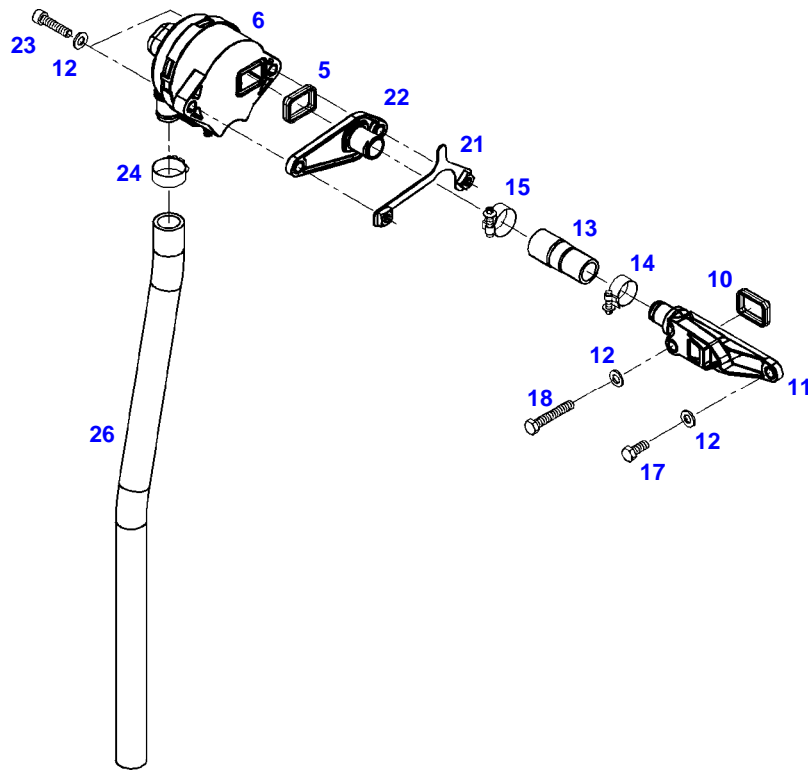

FENDT 716NA (726/00101-99999)
36976

036976

Item	Part Number	Qty	Description Comments	Technical Specification
5	72455795	1	SEAL	
6	72437250	1	BREATHER ><5	
10	72455795	1	SEAL	
11	72455520	1	ADAPTER	
12	72311788	4	DISC	DIN 125-8,4-ST.A3L
13	72453997	1	HOSE	
14	72373531	1	HOSE CLIP	
15	72311167	1	HOSE CLIP	
17	72315650	1	HEXAGONAL HEAD BOLT	DIN 933 M8 X 20-8.8A3L
18	72315668	1	HEXAGONAL HEAD BOLT	DIN 933 M8X50-8.8A3L
21	72452928	1	PLATE	
22	72437633	1	CONNECTING FLANGE	
23	72315478	2	SOCKET HEAD BOLT	DIN 912 M8X35-8.8
24	72311167	1	HOSE CLIP	
26	72495711	1	HOSE	

FENDT 716NA (726/00101-99999)
41160

041160

Item	Part Number	Qty	Description Comments
			OIL RETURN TUBE
4	72325453	1	HEXAGONAL HEAD BOLT M8X50
8	72437987	1	OIL RETURN LINE ><9-13
9	72439873	2	SEALING WASHER
10	72323517	1	BANJO BOLT
11	72425772	2	PIPE CLAMP
12	72437138	1	RUBBER HOSE
13	72325537	1	HOSE CLIP
14	72439874	1	SEALING WASHER
15	72425770	1	LOCK VALVE
16	72325457	1	HEXAGONAL HEAD BOLT M8X40
18	72479013	1	HOSE CLIP