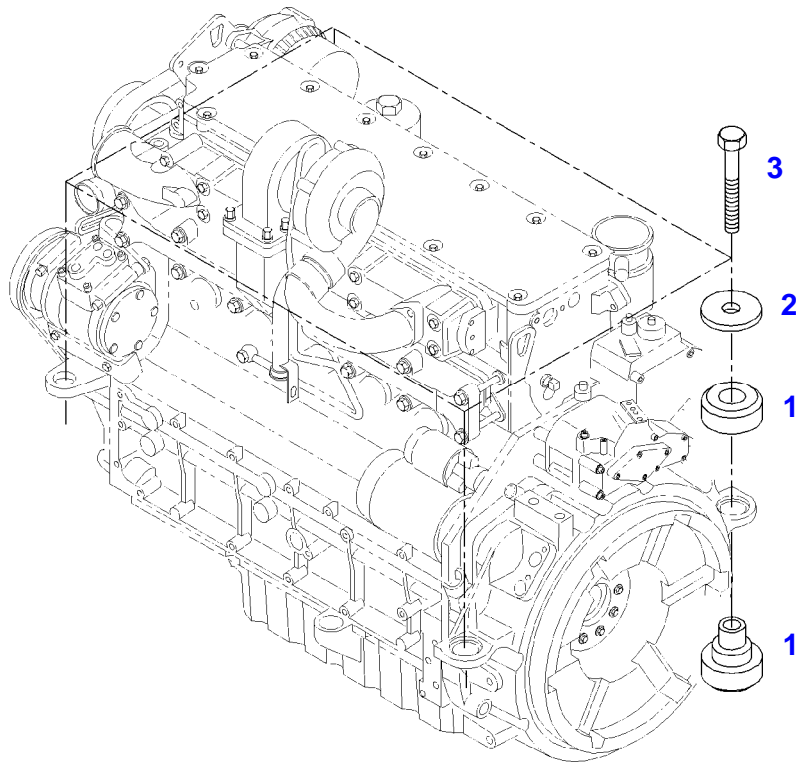

FENDT 716NA (726/00101-99999)
35107

035107

Fendt

FENDT 716NA (726/00101-99999)

F726105

ENGINE BEARINGS

Page01-0010

Item	Part Number	Qty	Description Comments	Technical Specification
1	72423991	4	ENGINE MOUNT	
2	72318110	4	DISC	
3	72315563	4	HEXAGONAL HEAD BOLT	DIN 931 M12X80-8.8A3L