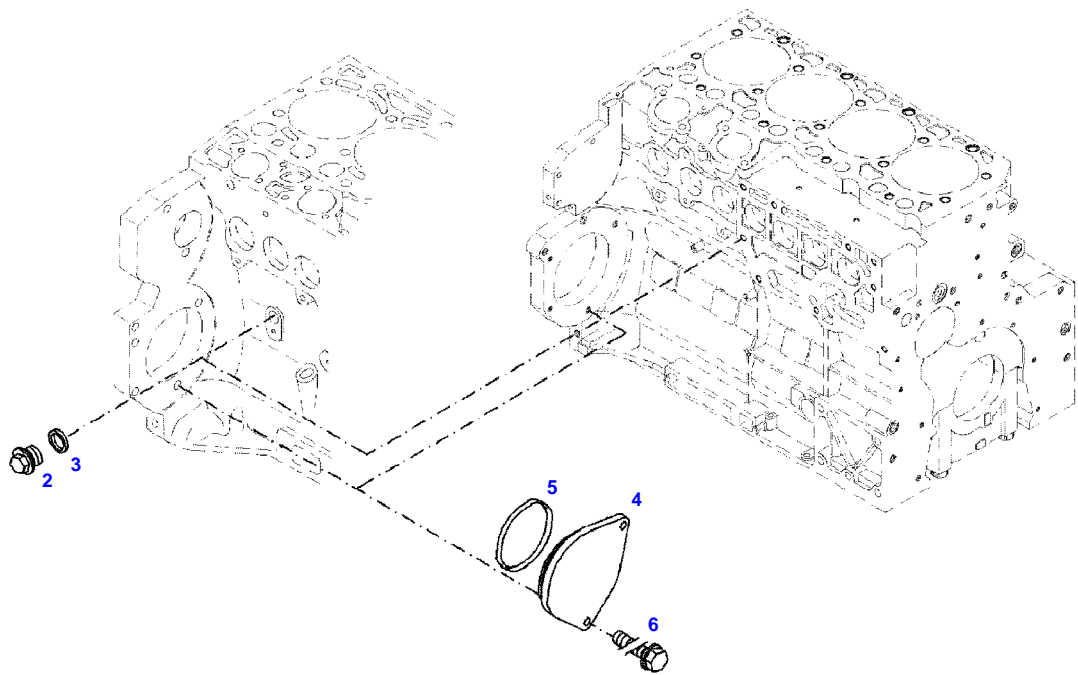

FENDT 716NA (726/00101-99999)
F51577

051577

Item	Part Number	Qty	Description Comments	Technical Specification
BLANKING PARTS				
2	72315799	1	PLUG NOT NEEDED WITH AIR BRAKE	DIN 7604 AM14X1,5-A3L
3	72315094	1	SEALING WASHER NOT NEEDED WITH AIR BRAKE	DIN 7603 A14X18-CU
4	72431648	1	COVER NOT NEEDED WITH AIR BRAKE	
5	72416472	1	SEAL 96X4MM NOT NEEDED WITH AIR BRAKE	
6	72438057	2	HEXAGONAL HEAD BOLT NOT NEEDED WITH AIR BRAKE	M10X20