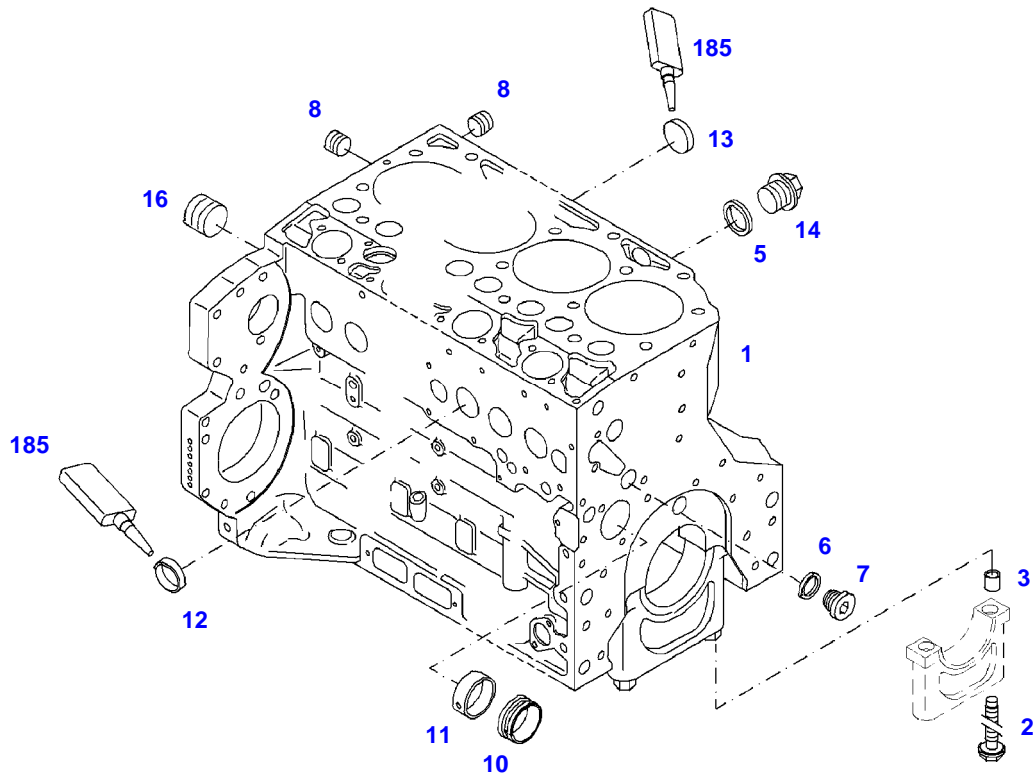

Page Number	Page Title	Page Reference
01-000-TOC	ENGINE, FUEL AND EXHAUST SYSTEM	01-000-TOC
02-000-TOC	AXLES	02-000-TOC
03-000-TOC	STEERING SYSTEM	03-000-TOC
04-000-TOC	DRIVE TRAIN SYSTEM	04-000-TOC
05-000-TOC	COMPRESSED AIR SYSTEM	05-000-TOC
06-000-TOC	HYDRAULIC SYSTEM	06-000-TOC
07-000-TOC	ELECTRICAL SYSTEM	07-000-TOC
08-000-TOC	CAB	08-000-TOC
09-000-TOC	AIR CONDITIONING AND HEATING SYSTEM	09-000-TOC
10-000-TOC	CHASSIS	10-000-TOC
11-000-TOC	WHEELS	11-000-TOC
12-000-TOC	IMPLEMENT LIFT SYSTEM FRONT	12-000-TOC
13-000-TOC	IMPLEMENT LIFT SYSTEM REAR	13-000-TOC
14-000-TOC	FRONT/REAR LOADERS	14-000-TOC
15-000-TOC	ACCESSORIES	15-000-TOC

FENDT 716NA (726/00101-99999)
41000

041000

Item	Part Number	Qty	Description Comments	Technical Specification
	72455375	1	ENGINE PLEASE ORDER WITH ENGINE NO. ONLY !	TCD2012L064V
	72604552	1	REMANUFACTURED SHORT BLOCK ENGINE	
1	72455558	1	CRANKCASE ><2-16 ENG.NO. --> 11150758	
	72495102	1	CRANKCASE ><2-16 ENG.NO. <-- 11150759	
2	72416467	14	HEXAGONAL HEAD BOLT	
3	72344342	14	ADAPTER BUSH	
5	72315095	2	SEALING WASHER	DIN 7603 A14X20-CU
6	72455567	1	SEALING WASHER	DIN 7603 D22X27-CU
7	72455559	1	PLUG SCREW	
8	72429347	2	SCREW M14X1,5	M14X1,5
10	72416469	6	BEARING BUSHING	
11	72416470	1	BEARING BUSHING	
12	72325325	9	CORE HOLE PLUG	
13	72325326	5	CORE HOLE PLUG	
14	72315799	2	PLUG	DIN 7604 AM14X1,5-A3L
16	72431135	1	LOCKING PLUG	
185	72381391	1	THREADLOCKER	LOCTITE 243 10ML

Fendt

FENDT 716NA (726/00101-99999)

F726105

CRANKCASE

Page01-0002

Item	Part Number	Qty	Description Comments	Technical Specification
BLANKING PARTS				
1	72627515	1	CORE HOLE PLUG	
2	72315088	2	SEALING WASHER	DIN 7603 A10X13,5-CU
3	72323677	2	PLUG	
4	72631860	2	SLUG	
185	72325403	1	SAFE.LOCK AGENT	