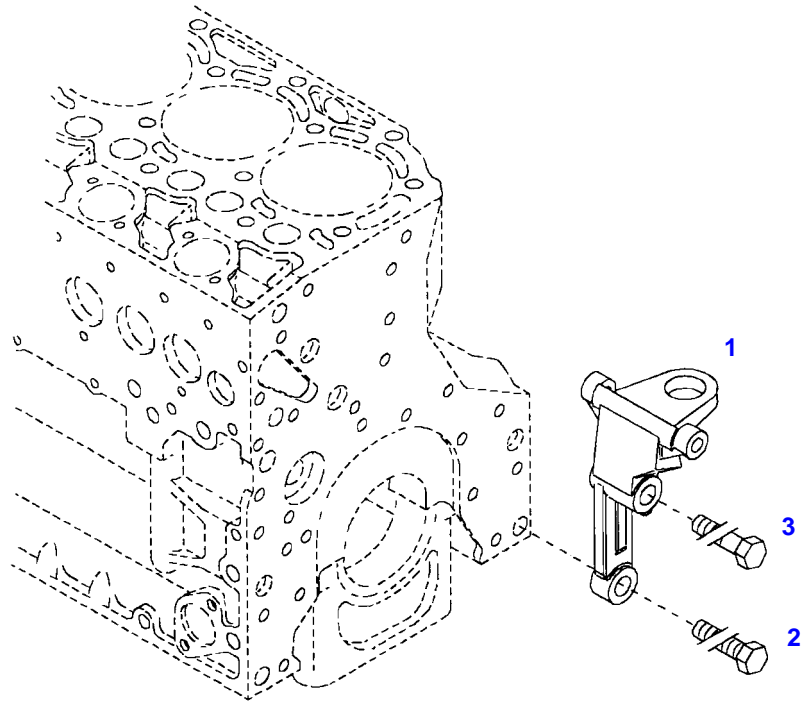

FENDT 716NA (726/00101-99999)
40029

040029

Fendt

FENDT 716NA (726/00101-99999)

F726105

ENGINE MOUNTINGS

Page01-0008

Item	Part Number	Qty	Description Comments	Technical Specification
			LEFT	
1	72428791	1	ENGINE SUSPENSION	
2	72418408	1	HEXAGONAL HEAD BOLT	DIN 933 M16X40 GWA-10.9
3	72374294	1	HEXAGONAL HEAD BOLT	DIN 931-M16X85 GWA-10.9