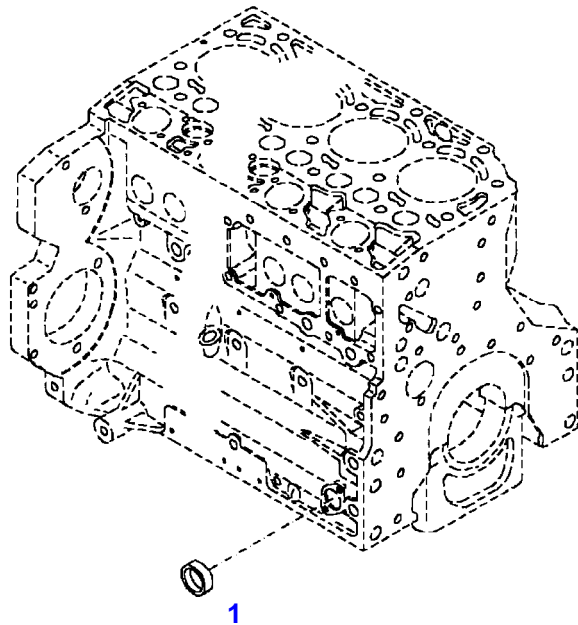

FENDT 716NA (726/00101-99999)
40194

040194

Fendt

FENDT 716NA (726/00101-99999)

F726105

CRANKCASE

Page01-0005

Item	Part Number	Qty	Description Comments
			LOCKING PLUG
1	72325326	1	CORE HOLE PLUG
185	72325403	1	SAFE.LOCK AGENT