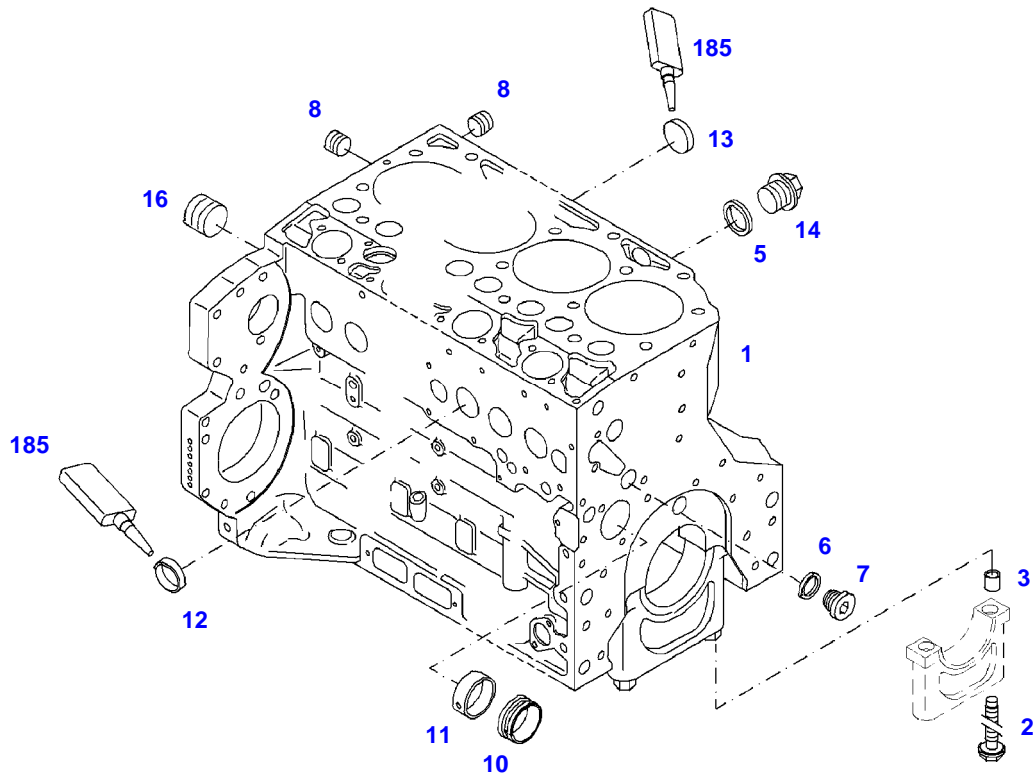

FENDT 718NA (727/00101-99999)  
41000

041000

Item	Part Number	Qty	Description Comments	Technical Specification
			<-- 727/1001 --> 727/3955	
	72437877	1	ENGINE PLEASE ORDER WITH ENGINE NO. ONLY ! <-- 727/1001 --> 727/1341 <-- Z727.200.010.010 ENGINE EXCHANGE	TCD2012L064V
	72604556	1	REMANUFACTURED SHORT BLOCK ENGINE <-- 727/1001 --> 727/1341	
	72455376	1	ENGINE PLEASE ORDER WITH ENGINE NO. ONLY ! <-- 727/1342	TCD2012L064V
	72604556	1	REMANUFACTURED SHORT BLOCK ENGINE <-- 727/1342	
1	72618972	1	CRANKCASE ><2-16	
2	72416467	14	HEXAGONAL HEAD BOLT	
3	72344342	14	ADAPTER BUSH	
5	72315095	2	SEALING WASHER	DIN 7603 A14X20-CU
6			NOT USED ENG.NO. --> 10405431	
	72455567	1	SEALING WASHER ENG.NO. <-- 10405432	DIN 7603 D22X27-CU
7	72325321	1	PLUG M22X1,5 ENG.NO. --> 10405431	
	72455559	1	PLUG SCREW ENG.NO. <-- 10405432	
8	72429347	2	SCREW M14X1,5	M14X1,5
10	72416469	6	BEARING BUSHING	
11	72416470	1	BEARING BUSHING	
12	72325325	9	CORE HOLE PLUG	
13	72325326	5	CORE HOLE PLUG	
14	72315799	2	PLUG	DIN 7604 AM14X1,5-A3L
16	72431135	1	LOCKING PLUG	
185	72381391	1	THREADLOCKER	LOCTITE 243 10ML

FENDT 718NA (727/00101-99999)  
41000

041000

Item	Part Number	Qty	Description Comments	Technical Specification
			<-- 727/3956	
	72488407	1	ENGINE PLEASE ORDER WITH ENGINE NO. ONLY!	TCD2012L064V
	72604560	1	REMANUFACTURED SHORT BLOCK ENGINE	
1	72495102	1	CRANKCASE ><2-16	
2	72416467	14	HEXAGONAL HEAD BOLT	
3	72344342	14	ADAPTER BUSH	
5	72315095	2	SEALING WASHER	DIN 7603 A14X20-CU
6	72455567	1	SEALING WASHER	DIN 7603 D22X27-CU
7	72455559	1	PLUG SCREW	
8	72429347	2	SCREW M14X1,5	M14X1,5
10	72416469	6	BEARING BUSHING	
11	72416470	1	BEARING BUSHING	
12	72325325	9	CORE HOLE PLUG	
13	72325326	5	CORE HOLE PLUG	
14	72315799	2	PLUG	DIN 7604 AM14X1,5-A3L
16	72431135	1	LOCKING PLUG	
185	72381391	1	THREADLOCKER	LOCTITE 243 10ML