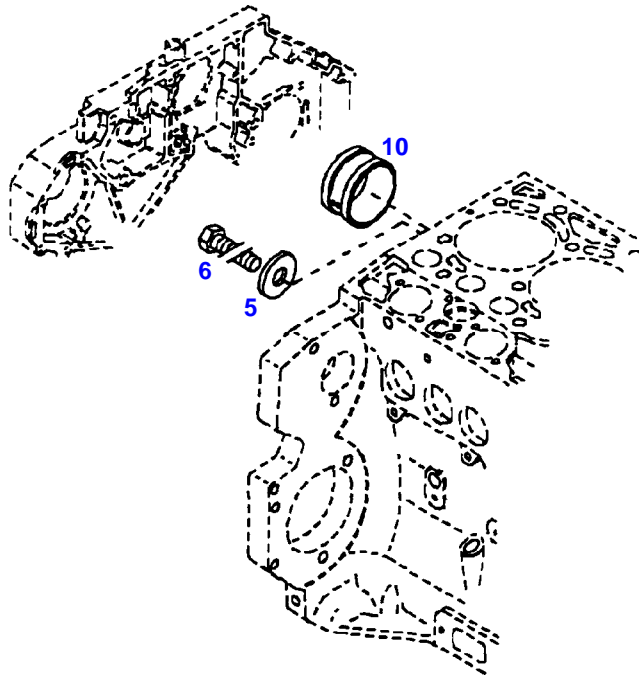

12574

Fendt

FENDT 718NA (727/00101-99999)

F727105

CRANKCASE

Page01-0005

Item	Part Number	Qty	Description Comments
BLANKING PARTS			
5	72415828	1	DISC
6	72426697	1	HEXAGONAL HEAD BOLT
10	72426698	1	BUSH