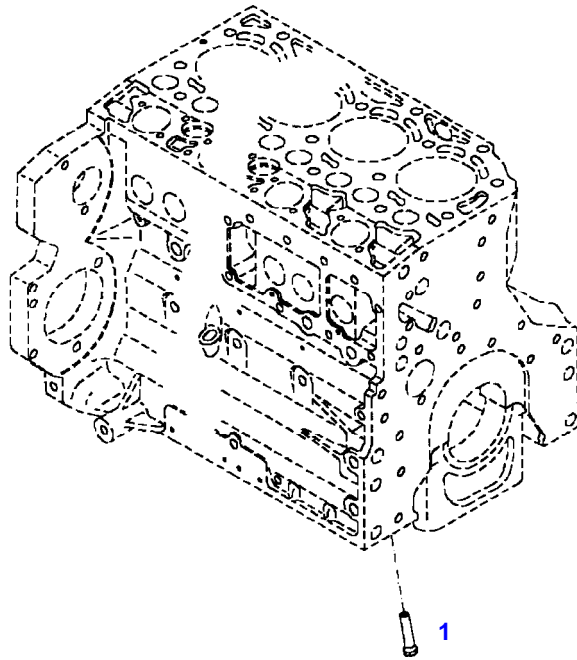

Fendt

FENDT 718NA (727/00101-99999)

F727105

CRANKCASE

Page01-0003

Item	Part Number	Qty	Description Comments	Technical Specification
BLANKING PARTS				
1	72627515	1	CORE HOLE PLUG	
2	72315088	2	SEALING WASHER	DIN 7603 A10X13,5-CU
3	72323677	2	PLUG	
4	72631860	2	SLUG	
185	72325403	1	SAFE.LOCK AGENT	

FENDT 718NA (727/00101-99999)
30094

7600E0