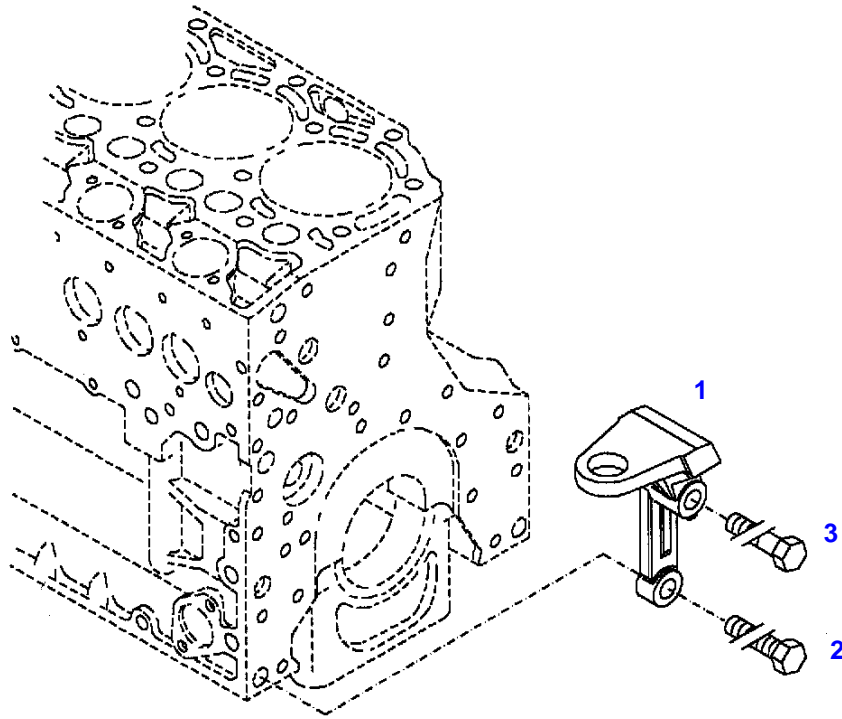

Fendt

FENDT 718NA (727/00101-99999)

F727105

ENGINE MOUNTINGS

Page01-0009

Item	Part Number	Qty	Description Comments	Technical Specification
			LEFT	
1	72428791	1	ENGINE SUSPENSION	
2	72418408	1	HEXAGONAL HEAD BOLT	DIN 933 M16X40 GWA-10.9
3	72374294	1	HEXAGONAL HEAD BOLT	DIN 931-M16X85 GWA-10.9

FENDT 718NA (727/00101-99999)
40030

040030