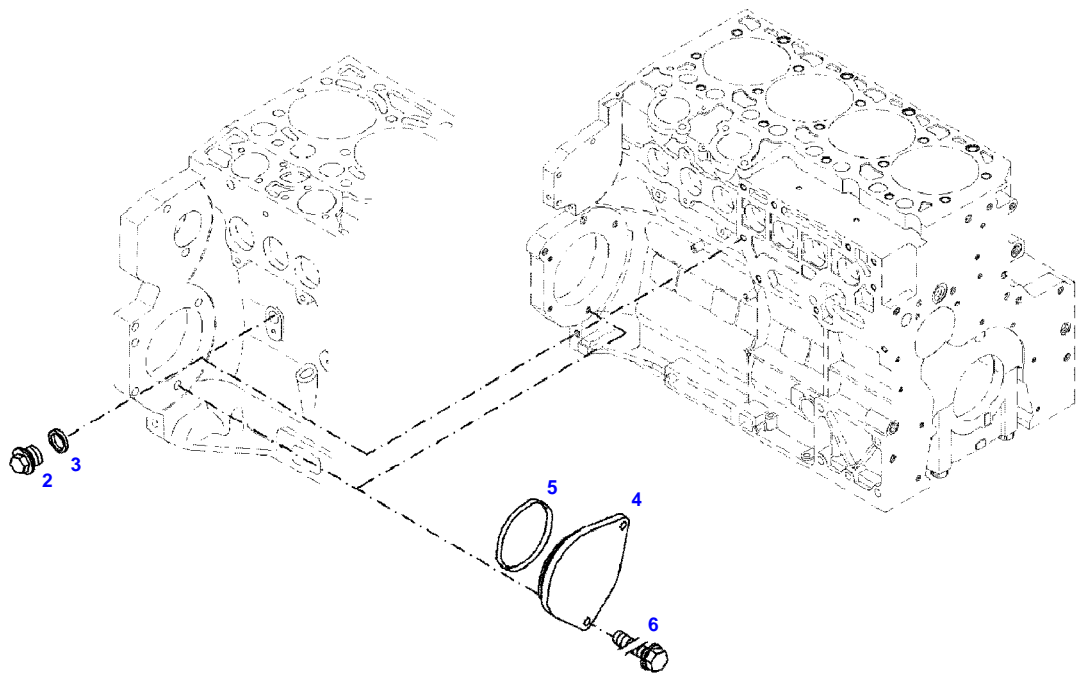

Page01-0007

---

Item	Part Number	Qty	Description Comments
<b>BLANKING PARTS</b>			
1	72490265	1	SEAL
2	72436408	1	COVER
3	72415878	2	HEXAGONAL HEAD BOLT M8X16

FENDT 718NA (727/00101-99999)  
F51577

051577