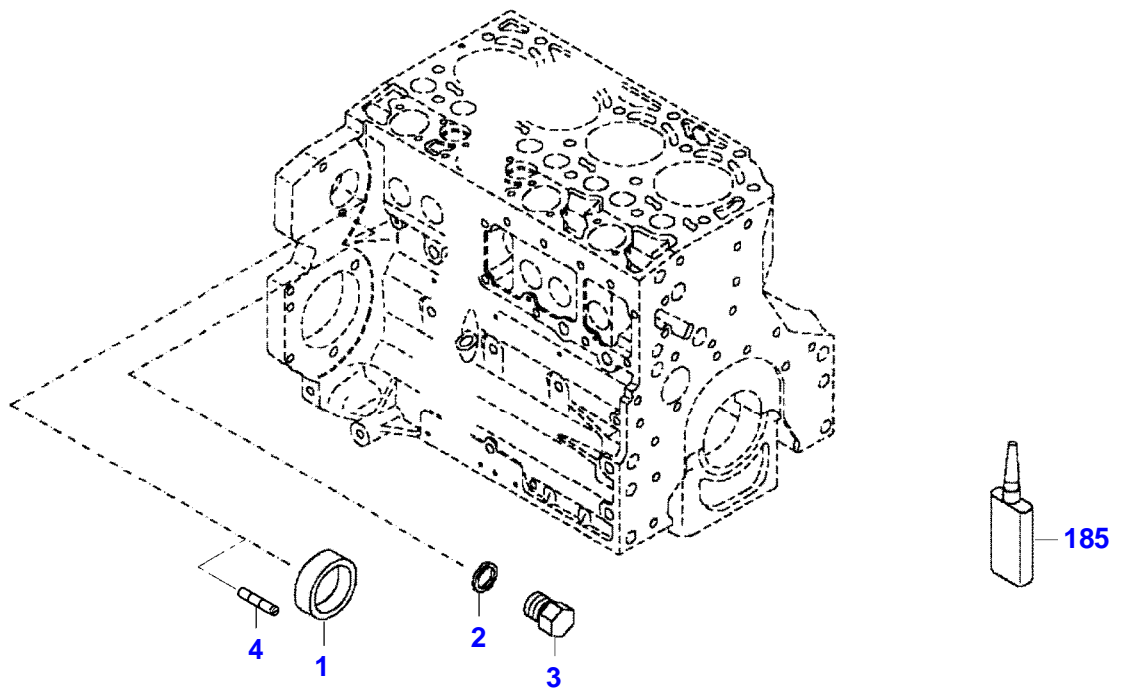

FENDT 718NA (727/00101-99999)  
41000

041000

Item	Part Number	Qty	Description Comments	Technical Specification
			<-- 727/1001 --> 727/3955	
	72437877	1	ENGINE PLEASE ORDER WITH ENGINE NO. ONLY ! <-- 727/1001 --> 727/1341 <-- Z727.200.010.010 ENGINE EXCHANGE	TCD2012L064V
	72604556	1	REMANUFACTURED SHORT BLOCK ENGINE <-- 727/1001 --> 727/1341	
	72455376	1	ENGINE PLEASE ORDER WITH ENGINE NO. ONLY ! <-- 727/1342	TCD2012L064V
	72604556	1	REMANUFACTURED SHORT BLOCK ENGINE <-- 727/1342	
1	72618972	1	CRANKCASE ><2-16	
2	72416467	14	HEXAGONAL HEAD BOLT	
3	72344342	14	ADAPTER BUSH	
5	72315095	2	SEALING WASHER	DIN 7603 A14X20-CU
6			NOT USED ENG.NO. --> 10405431	
	72455567	1	SEALING WASHER ENG.NO. <-- 10405432	DIN 7603 D22X27-CU
7	72325321	1	PLUG M22X1,5 ENG.NO. --> 10405431	
	72455559	1	PLUG SCREW ENG.NO. <-- 10405432	
8	72429347	2	SCREW M14X1,5	M14X1,5
10	72416469	6	BEARING BUSHING	
11	72416470	1	BEARING BUSHING	
12	72325325	9	CORE HOLE PLUG	
13	72325326	5	CORE HOLE PLUG	
14	72315799	2	PLUG	DIN 7604 AM14X1,5-A3L
16	72431135	1	LOCKING PLUG	
185	72381391	1	THREADLOCKER	LOCTITE 243 10ML

FENDT 718NA (727/00101-99999)  
41000

041000

Item	Part Number	Qty	Description Comments	Technical Specification
			<-- 727/3956	
	72488407	1	ENGINE PLEASE ORDER WITH ENGINE NO. ONLY!	TCD2012L064V
	72604560	1	REMANUFACTURED SHORT BLOCK ENGINE	
1	72495102	1	CRANKCASE ><2-16	
2	72416467	14	HEXAGONAL HEAD BOLT	
3	72344342	14	ADAPTER BUSH	
5	72315095	2	SEALING WASHER	DIN 7603 A14X20-CU
6	72455567	1	SEALING WASHER	DIN 7603 D22X27-CU
7	72455559	1	PLUG SCREW	
8	72429347	2	SCREW M14X1,5	M14X1,5
10	72416469	6	BEARING BUSHING	
11	72416470	1	BEARING BUSHING	
12	72325325	9	CORE HOLE PLUG	
13	72325326	5	CORE HOLE PLUG	
14	72315799	2	PLUG	DIN 7604 AM14X1,5-A3L
16	72431135	1	LOCKING PLUG	
185	72381391	1	THREADLOCKER	LOCTITE 243 10ML