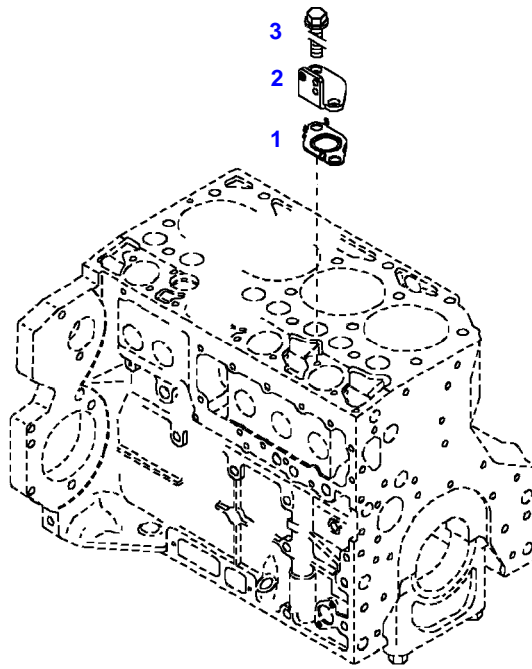

FENDT 718NA (727/00101-99999)
35315

035315

Fendt

FENDT 718NA (727/00101-99999)

F727105

CRANKCASE

Page01-0007

Item	Part Number	Qty	Description Comments
BLANKING PARTS			
1	72490265	1	SEAL
2	72436408	1	COVER
3	72415878	2	HEXAGONAL HEAD BOLT M8X16